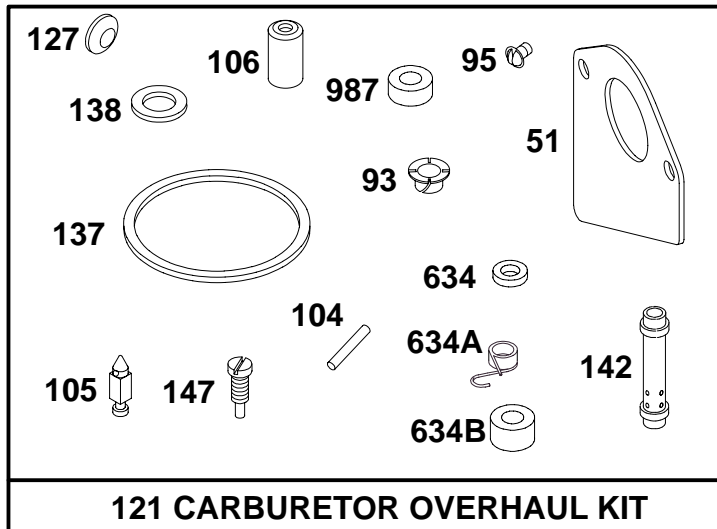

254700 to 254799