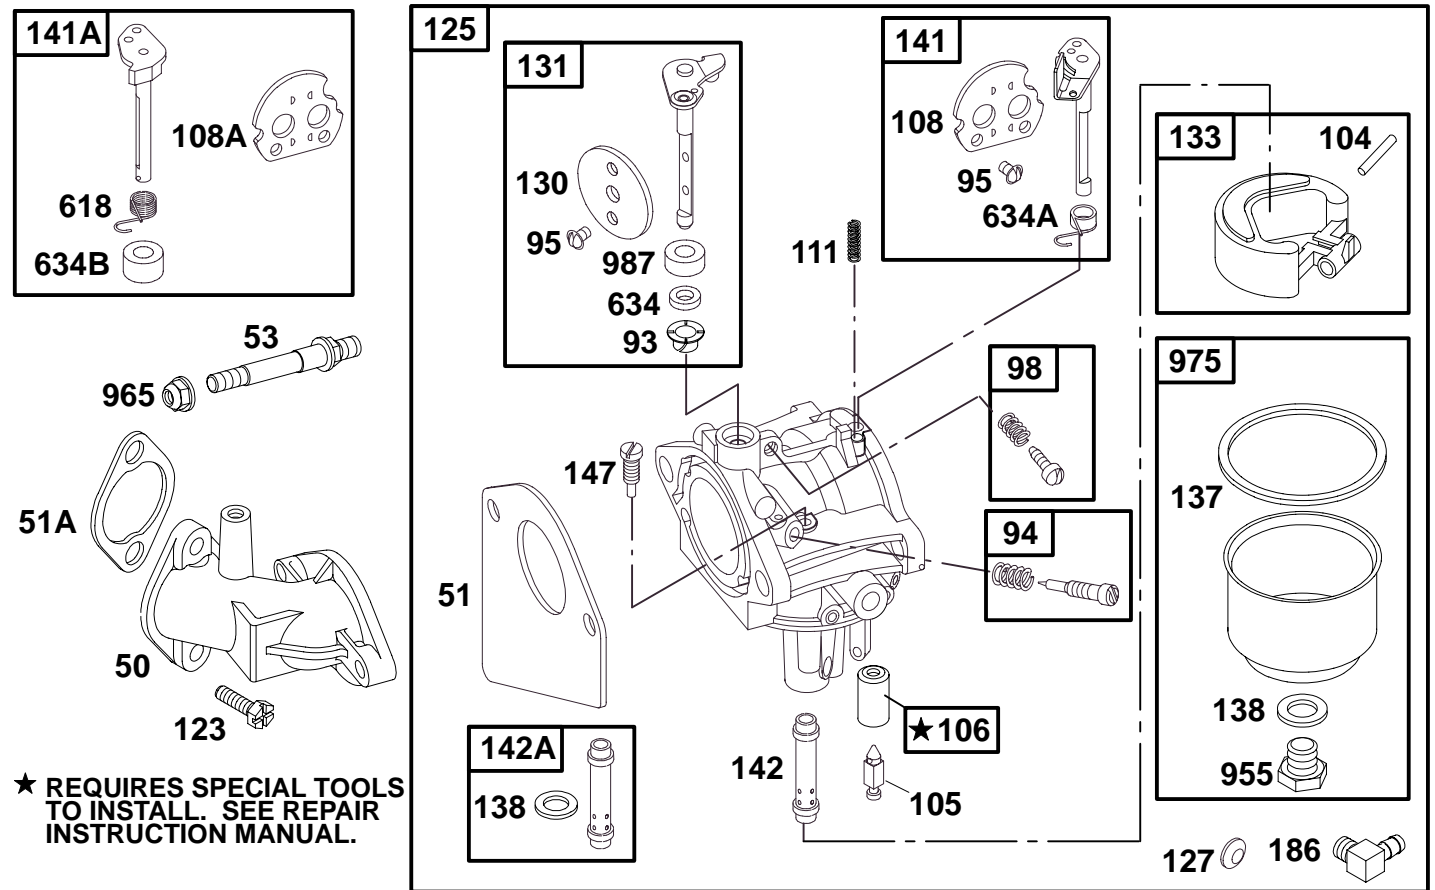

254700 to 254799

REF. NO.	PART NO.	DESCRIPTION	REF. NO.	PART NO.	DESCRIPTION	REF. NO.	PART NO.	DESCRIPTION
50	213819	Manifold-Intake	106	●231854	Seat-Inlet (Used After Code Date 92071900).	141A	495931	Shaft-Choke (Used After Code Date 92071900).
51	◆272554	Gasket-Intake			Note			Note
51A	★498869	Gasket-Carb. Mtg.			●280328			494879
53	94637	Stud-Carb. Mtg.			Seat-Inlet (Used Before Code Date 92072000).			Shaft-Choke (Used Before Code Date 92072000).
93	●281346	Bushing-Throttle Shaft	108	224667	Valve-Choke	142	●494878	Nozzle-Carburetor (Standard)
94	494383	Kit-Idle Mixture	108A	224666	Valve-Choke	142A	495604	Nozzle-Carburetor (High Altitude)
95	●94098	Screw-Choke/Throttle	111	262820	Spring-Friction	147	●497472	Jet-Pilot
98	495800	Screw-Idle Speed (Used After Code Date 92071900).	123	94616	Screw-T/30	186	493496	Connector-Hose
		Note	125	495784	Carburetor	618	262803	Spring
		398185	127	●	Plug-Welch (Sold in Kit Only)	634	●281167	Seal-Throttle Shaft
		Screw-Idle Speed (Used Before Code Date 92072000).	130	224539	Valve-Throttle	634A	●494453	Seal-Spring Assy.
104	●231789	Pin-Float Hinge	131	494379	Throttle Shaft Kit	955	94642	Screw
105	●231855	Kit-Needle/Seat (Used After Code Date 92071900).	133	494381	Float-Carburetor	965	94108	Nut
		Note	137	◆281165	Gasket-Float Bowl	975	494378	Bowl Assembly
		●494788	138	◆281164	Washer-Seal	987	281166	Seal
		Kit-Needle/Seat (Used Before Code Date 92072000).	141	495097	Shaft-Choke			

★ Included in Gasket Set-Part No. 393411.

● Included in Carburetor Overhaul Kit-See Ref. 121.
◆ Included in Carburetor Gasket Set-Part No. 494385.