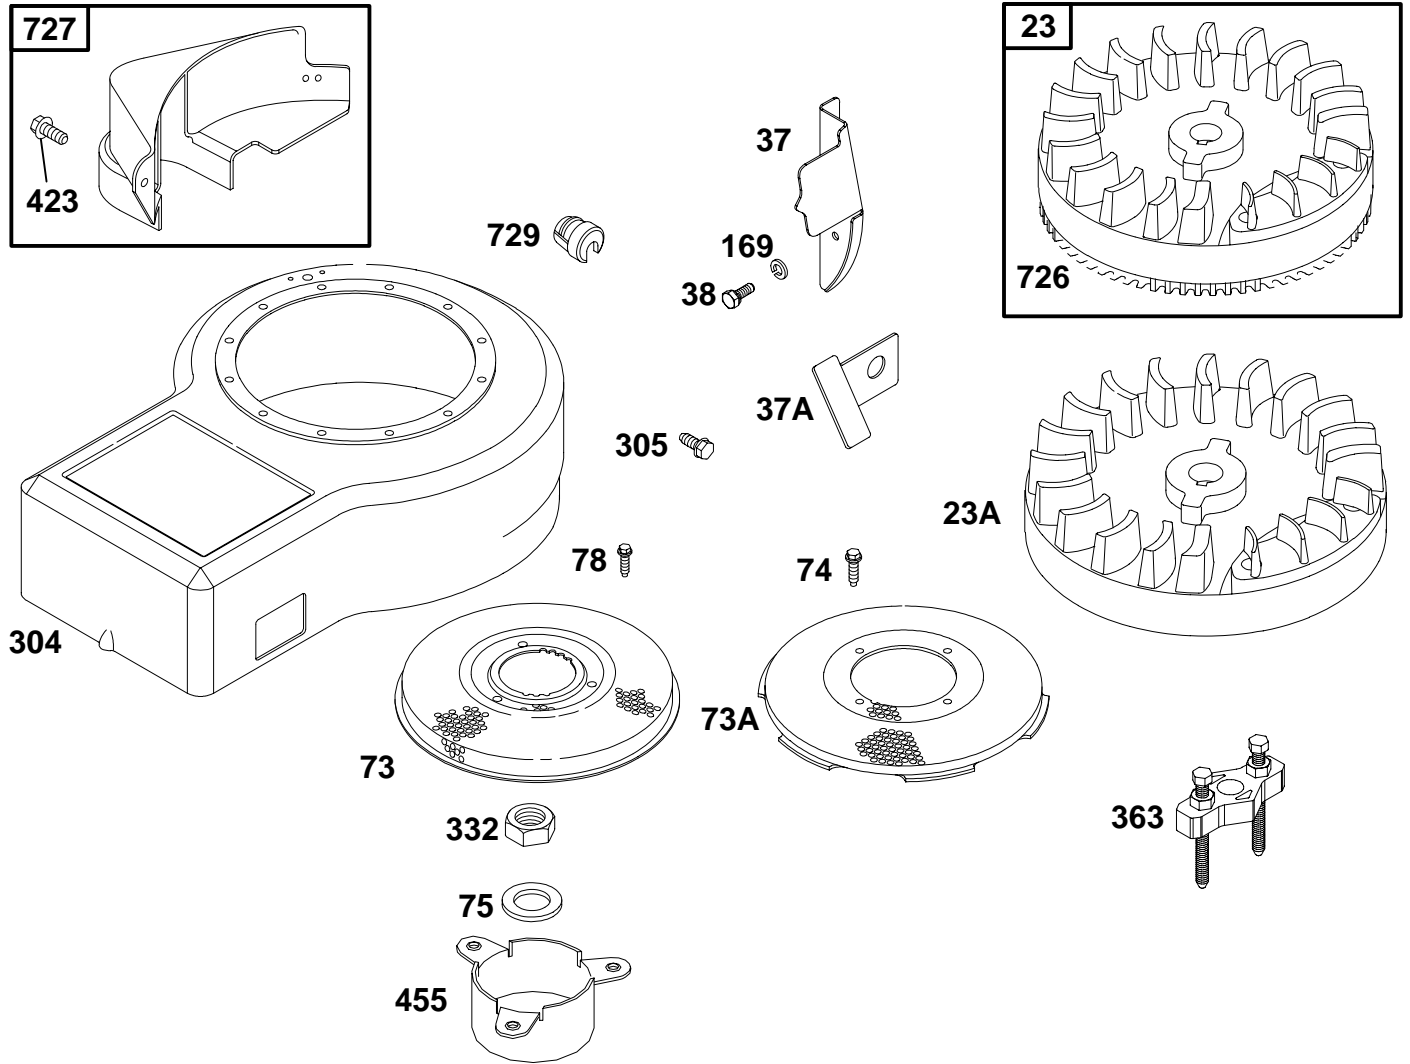

254700 to 254799

REF. NO.	PART NO.	DESCRIPTION	REF. NO.	PART NO.	DESCRIPTION	REF. NO.	PART NO.	DESCRIPTION
23	391988	Flywheel	75	225136	Washer-Spring	423	94625	Screw-Shoulder
23A	392157	Flywheel	78	94626	Screw-Hex	455	222561	Cup-Flywheel
37	224886	Guard-Flywheel	169	93713	Washer-Lock	726	392134	Gear-Ring (Includes Mounting Hardware)
37A	224871	Guard-Flywheel	304	496440	Housing-Blower	727	395405	Cover-Starter
38	94811	Screw-Hex.	305	94786	Screw-Hex.	729	281159	Clip-Wire
73	224517	Screen-Rotating	332	94877	Nut-Flywheel			
73A	224874	Screen-Rotating	363	19203	Puller-Flywheel			
74	93758	Screw-Hex.						

★ Included in Gasket Set-Part No. 393411.

● Included in Carburetor Overhaul Kit-See Ref. 121.

◆ Included in Carburetor Gasket Set-Part No. 494385.