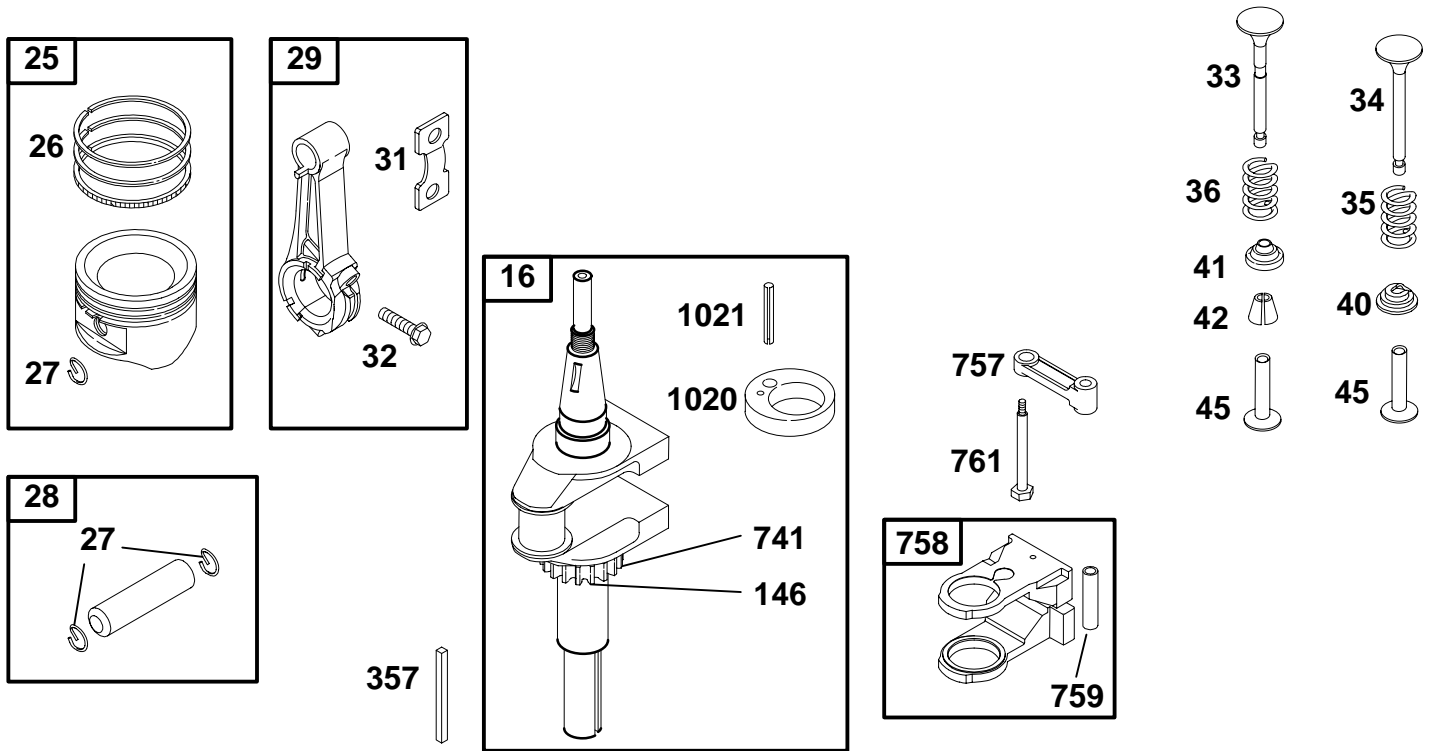

★ Included in Gasket Set-Part No. 393411.

● Included in Carburetor Overhaul Kit-See Ref. 121.
◆ Included in Carburetor Gasket Set-Part No. 494385.

254700 to 254799

REF. NO.	PART NO.	DESCRIPTION	REF. NO.	PART NO.	DESCRIPTION	REF. NO.	PART NO.	DESCRIPTION
16	498994	Crankshaft	27	260924	Lock-Piston Pin	35	65906	Spring-Valve
25	391285	Piston Assembly (Standard)	28	299691	Pin-Piston (Standard)	36	26828	Spring-Valve
		Note			Note	40	221596	Retainer-Valve
		391287 Piston Assy. (.010" O.S.)			391286 Pin-Piston (.005" O.S.)	41	292260	Retainer-Valve
		391288 Piston Assy. (.020" O.S.)	29	490348	Rod-Connecting (Standard)	42	494553	Keeper-Valve
		391289 Piston Assy. (.030" O.S.)			Note	45	262248	Tappet-Valve
26	391780	Ring Set (Standard)			490469 Rod-Connecting (.020" Undersize)	146	94196	Key-Timing
		Note	31	222299	Lock-Rod Screw	357	91540	Key-Drive Pulley
		392331 Ring Set (Standard Chrome)	32	95017	Screw-Conn. Rod	741	262932	Gear-Timing
		391781 Ring Set (.010" O.S.)	33	261185	Valve-Exhaust	757	213998	Link-Counterweight
		391782 Ring Set (.020" O.S.)	34	261462	Valve-Intake	758	391373	Counterweight
		391783 Ring Set (.030" O.S.)				759	298909	Pin-Counterweight
						761	94593	Screw-Hex.
						1020	261242	Eccentric
						1021	94160	Pin-Eccentric