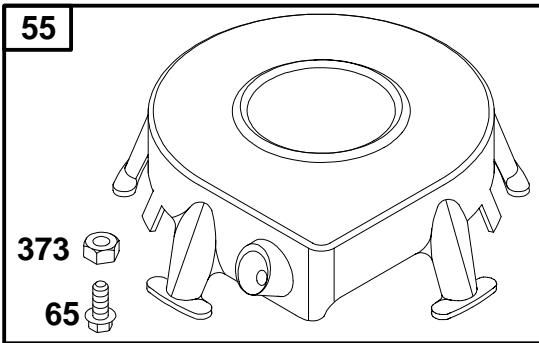

254700 to 254799

608

55