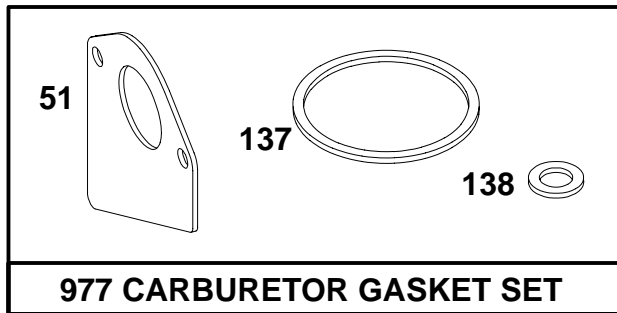

121 CARBURETOR OVERHAUL KIT

977 CARBURETOR GASKET SET