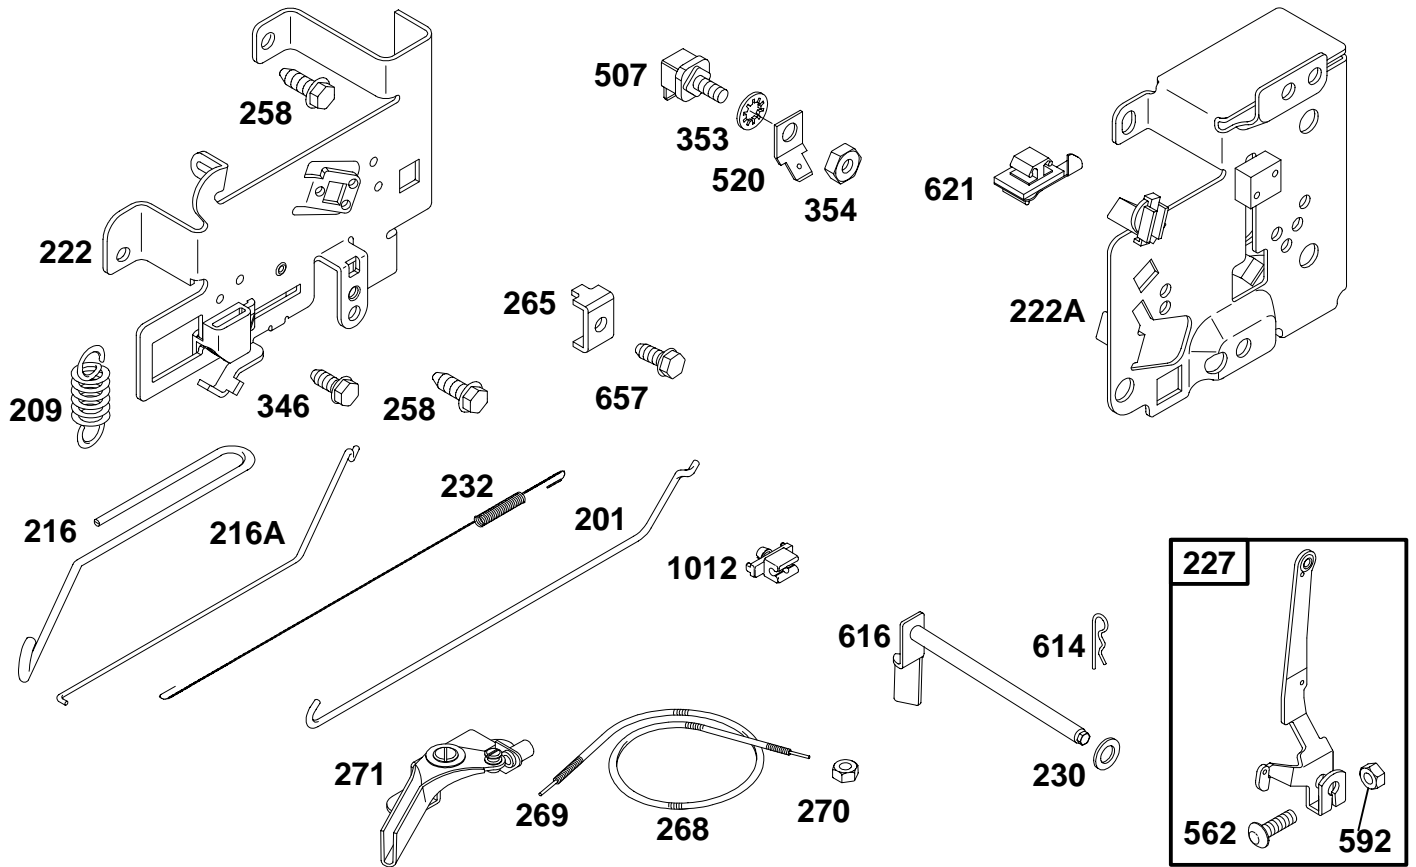

254700 to 254799

REF. NO.	PART NO.	DESCRIPTION	REF. NO.	PART NO.	DESCRIPTION	REF. NO.	PART NO.	DESCRIPTION
201	262767	Link-Governor	216	262766	Link-Choke	271	290568	Lever-Control
209	262784	Spring-Governor	216A	262778	Link-Choke	346	94896	Screw-Hex.
		Note	222	495611	Plate-Control	353	92791	Washer-Lock
	260695	Spring-Governor	222A	494041	Plate-Control	354	90576	Nut-Hex.
		Used on Type No(s). 0121, 0126.	227	493935	Lever-Governor	507	398525	Insulator Assembly
	260871	Spring-Governor	230	94742	Washer-Flat	520	93722	Terminal-Spade
		Used on Type No(s). 0101, 0103, 0113, 0128, 0139, 0140.	232	262785	Spring-Link	562	94907	Bolt-Governor Lever
	261306	Spring-Governor	258	94620	Screw-Hex.	592	231978	Nut-Hex.
		Used on Type No(s). 0115, 0117, 0118, 0119, 0120, 0124, 0130.	265	221535	Clamp-Casing	614	93306	Pin-Cotter
	260695	Spring-Governor	268	65616	Casing-Control Wire (Cut to Required Length)	616	495157	Crank-Governor
		Used on Type No(s). 0125.	269	26633	Wire-Control (Cut to Required Length)	621	396847	Switch-Stop
			270	63426	Locknut-Casing	657	94906	Screw-Hex.
						1012	280414	Retainer-Link

★ Included in Gasket Set-Part No. 393411.

● Included in Carburetor Overhaul Kit-See Ref. 121.
◆ Included in Carburetor Gasket Set-Part No. 494385.