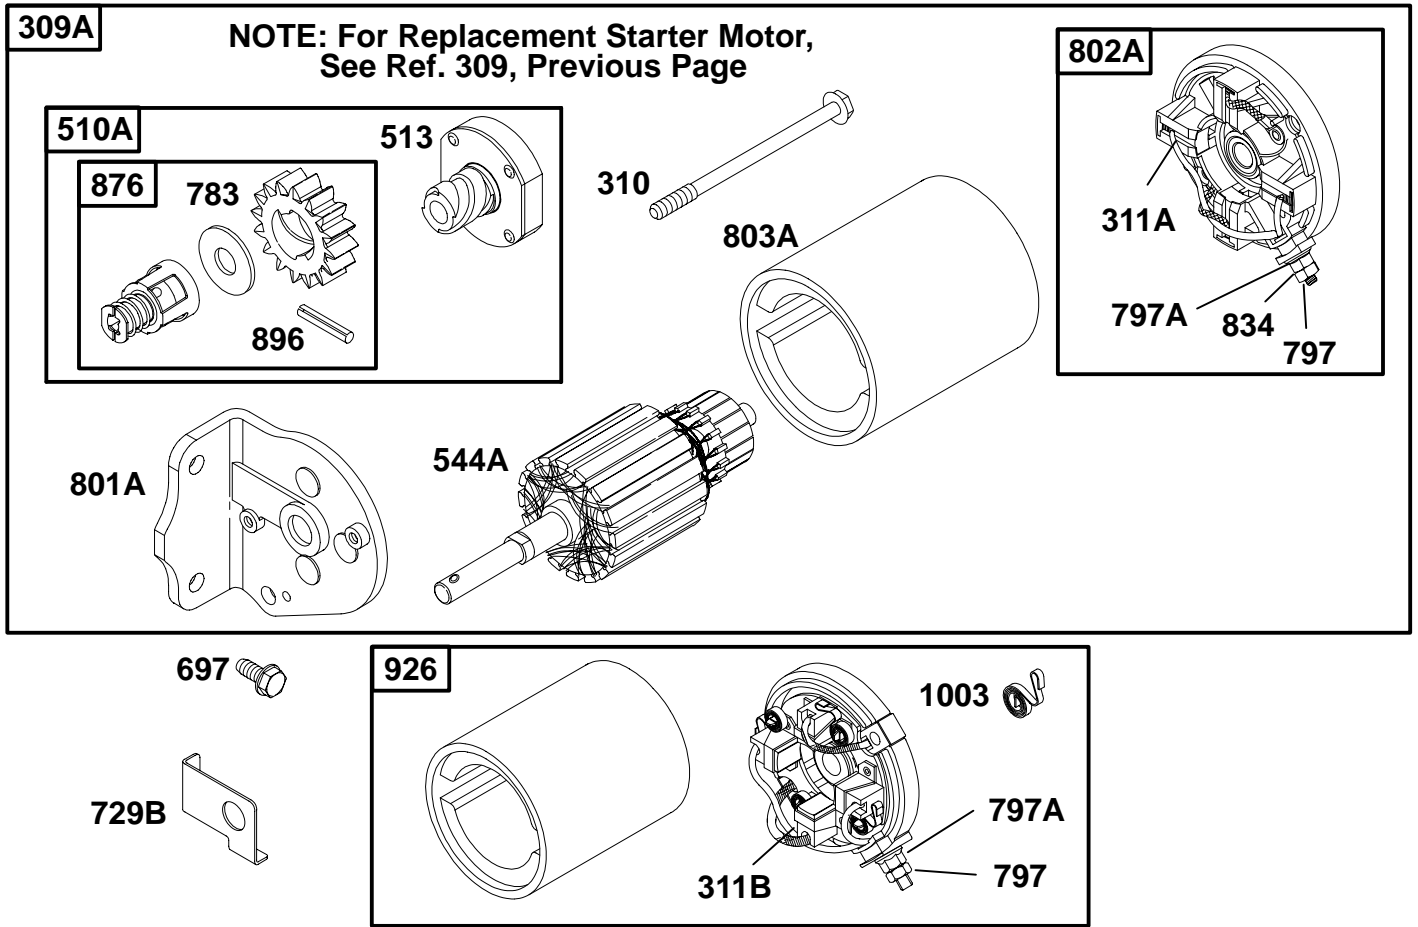

254700 to 254799

REF. NO.	PART NO.	DESCRIPTION	REF. NO.	PART NO.	DESCRIPTION	REF. NO.	PART NO.	DESCRIPTION
309A		Motor-Starting (For Replacement Starter Motor, See Ref 309, Previous Page.)	503	806000	Strap-Starter	802A	395537	Cap-End (For 3 5/8" Housing Length)
310	94003	Bolt (Starter Motor) (For 3 5/8" Housing Length)	510A	495878	Drive-Starter			Note
		Note	513	398003	Clutch-Drive			494988 Cap-End (For 4 3/8" Housing Length)
		95035 Bolt (Starter Motor) (For 4 3/8" Housing Length)	544A	390837	Armature-Starter (For 3 5/8" Housing Length)	803A	398159	Housing-Starter (For 3 5/8" Housing Length)
		94169 Bolt (Starter Motor) (For 4 9/16" Housing Length)			Note			Note
311A	395538	Brush Set (For 3 5/8" Housing Length)	697	94627	Screw (Starter Motor Mounting)			494205 Housing-Starter (For 4 9/16" Housing Length)
311B	490311	Brush Set (For 4 9/16" Housing Length)	729B	224723	Clip-Wire	896	94288	Pin-Roll
			783	693059	Gear-Starter	926	498233	Housing/Cap (For 4 9/16" Hsg. Length)
			797	93715	Nut-Hex. (Starter Terminal)	1003	490316	Spring-Brush (For 4 9/16" Hsg. Length)
			797A	94010	Nut-Hex. (Starter Terminal)			
			801A	394856	Cap-Drive			

★ Included in Gasket Set-Part No. 393411.

◆ Included in Carburetor Overhaul Kit-See Ref. 121.

◆ Included in Carburetor Gasket Set-Part No. 494385.