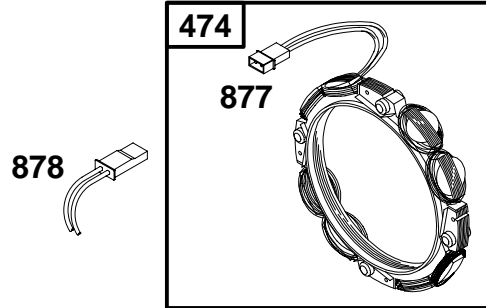

★ Included in Gasket Set-Part No. 393411.

● Included in Carburetor Overhaul Kit-See Ref. 121.
◆ Included in Carburetor Gasket Set-Part No. 494385.

254700 to 254799

REF. NO.	PART NO.	DESCRIPTION	REF. NO.	PART NO.	DESCRIPTION	REF. NO.	PART NO.	DESCRIPTION
201	262767	Link-Governor	216	262766	Link-Choke	271	290568	Lever-Control
209	262784	Spring-Governor	216A	262778	Link-Choke	346	94896	Screw-Hex.
		Note	222	495611	Plate-Control	353	92791	Washer-Lock
	260695	Spring-Governor	222A	494041	Plate-Control	354	90576	Nut-Hex.
		Used on Type No(s). 0121, 0126.	227	493935	Lever-Governor	507	398525	Insulator Assembly
	260871	Spring-Governor	230	94742	Washer-Flat	520	93722	Terminal-Spade
		Used on Type No(s). 0101, 0103, 0113, 0128, 0139, 0140.	232	262785	Spring-Link	562	94907	Bolt-Governor Lever
	261306	Spring-Governor	258	94620	Screw-Hex.	592	231978	Nut-Hex.
		Used on Type No(s). 0115, 0117, 0118, 0119, 0120, 0124, 0130.	265	221535	Clamp-Casing	614	93306	Pin-Cotter
	260695	Spring-Governor	268	65616	Casing-Control Wire (Cut to Required Length)	616	495157	Crank-Governor
		Used on Type No(s). 0125.	269	26633	Wire-Control (Cut to Required Length)	621	396847	Switch-Stop
			270	63426	Locknut-Casing	657	94906	Screw-Hex.
						1012	280414	Retainer-Link

★ Included in Gasket Set-Part No. 393411.

● Included in Carburetor Overhaul Kit-See Ref. 121.
◆ Included in Carburetor Gasket Set-Part No. 494385.

254700 to 254799

REF. NO.	PART NO.	DESCRIPTION	REF. NO.	PART NO.	DESCRIPTION	REF. NO.	PART NO.	DESCRIPTION
333	398811	Armature-Magneto	474	393474	Alternator (Dual Circuit)	877	393456	Wire-Alternator
334	94731	Screw-Hex.	474A	391529	Alternator	877A	393814	Wire-Alternator
356	399223	Wire-Stop	482	93621	Screw-Hex.	878	393362	Harness-Alternator
356A	494328	Wire-Stop	851	493880	Terminal-Cable	878A	393422	Harness-Alternator