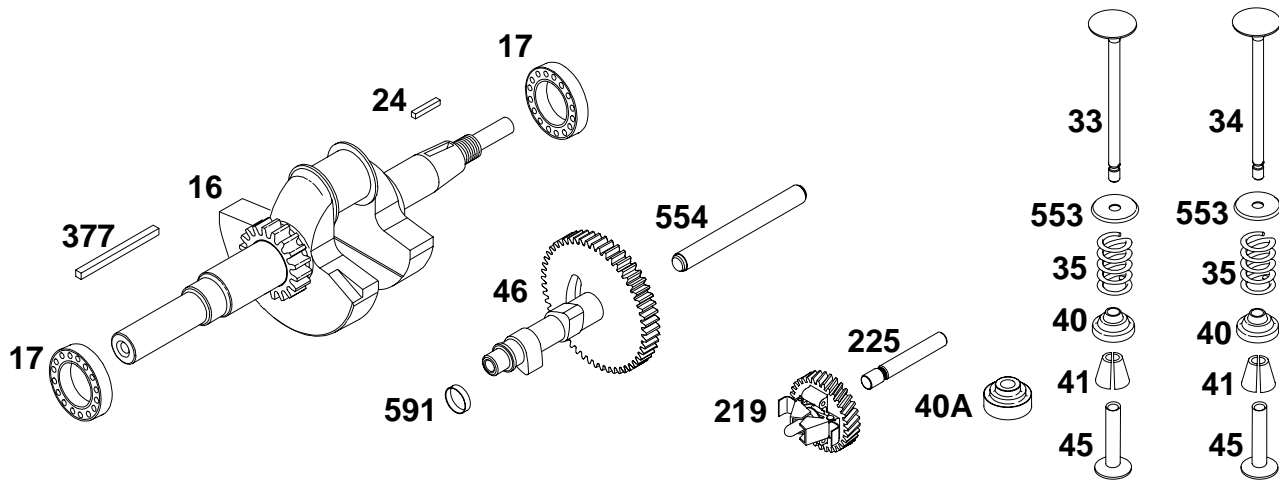

233400 to 233499

REF. NO.	PART NO.	DESCRIPTION	REF. NO.	PART NO.	DESCRIPTION	REF. NO.	PART NO.	DESCRIPTION
16	260761	Crankshaft Note 260134 Crankshaft Used on Type No(s). 0631. 260760 Crankshaft Used on Type No(s). 0632, 0638, 0650, 0651, 1137, 1138, 1144, 1153, 1155, 2021, 2521. 260762 Crankshaft Used on Type No(s). 0634, 0642, 1136, 2026, 2526. 260763 Crankshaft Used on Type No(s). 0643, 0647, 1146, 1149, 2024, 2524. 260764 Crankshaft Used on Type No(s). 0533, 0616, 0641, 0644, 0646, 1116, 1133, 1142, 1148, 1151, 1156, 2030, 2031, 2530, 2531.			260765 Crankshaft Used on Type No(s). 2040, 2540. 260804 Crankshaft Used on Type No(s). 2022, 2522. 260807 Crankshaft Used on Type No(s). 1143. 261422 Crankshaft Used on Type No(s). 1154, 2061, 2561. 261458 Crankshaft Used on Type No(s). 0636, 0640, 0645, 1139, 1141, 1152, 2041, 2541. 261548 Crankshaft Used on Type No(s). 1145. 262029 Crankshaft Used on Type No(s). 1150.			17 291667 Bearing-Ball 24 222698 Key-Flywheel 33 394436 Valve-Exhaust 34 394434 Valve-Intake 35 65906 Spring-Valve 40 292260 Retainer-Valve 40A 68293 Retainer-Valve 41 494553 Keeper-Valve 45 26670 Tappet-Valve 46 211335 Gear-Cam 219 393720 Gear-Governor 225 393467 Shaft-Governor Gear 377 91540 Key-Drive Pulley 553 62222 Seat-Valve Spring 554 66203 Shaft-Cam Gear 591 65932 Plug-Camshaft

★ Included in Gasket Set-See Ref. No. 291728.

● Included in Carburetor Kit-Part No. 395670.