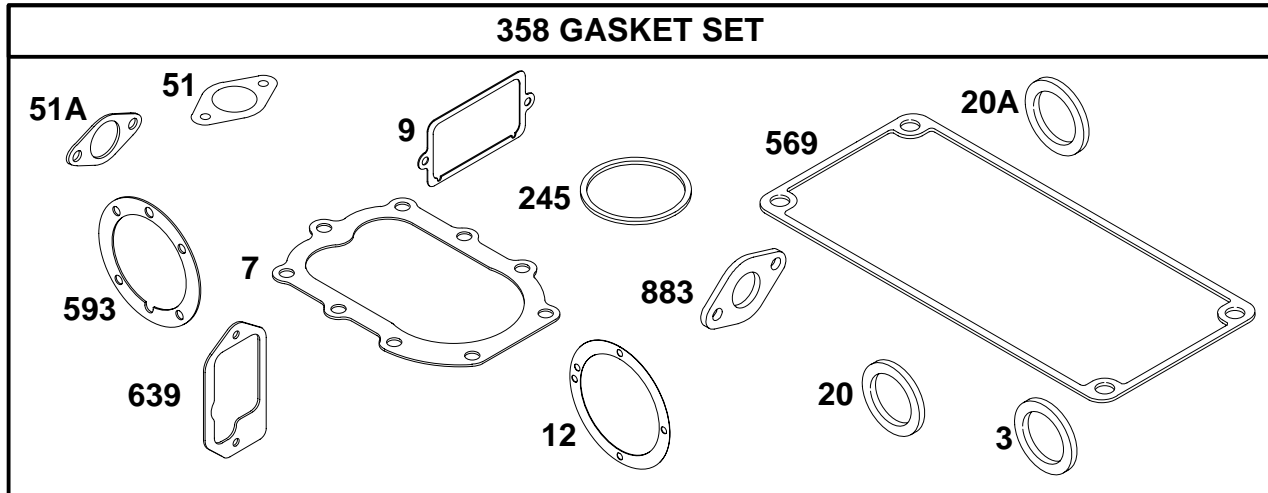

233400 to 233499

REF. NO.	PART NO.	DESCRIPTION	REF. NO.	PART NO.	DESCRIPTION	REF. NO.	PART NO.	DESCRIPTION
3	★299819	Seal-Oil	104	●230896	Pin-Float Hinge	593	★27349	Gasket-Bearing Support
7	★272165	Gasket-Cylinder Head	105	●394681	Valve-Needle			Support
9	★27803	Gasket-Breather	113	●395208	Nozzle-Carburetor			(.020" Thick)
12	★270789	Gasket-Cover	114	●68667	Gasket-Nozzle			Note
20	★291675	Seal-Oil	118	●99525	Valve-High Speed			★27374 Gasket-Bearing Support
20A	★391086	Seal-Oil	121	395670	Carburetor Kit			(.005" Thick)
51	★270267	Gasket-Intake	245	★68477	Gasket-Bowl			★27375 Gasket-Bearing Support
51A	★27381	Gasket-Intake	358	291728	Gasket Set			Bearing Support
94	●292681	Valve-Idle Adjustment	569	★27351	Gasket-Base	639	★270176	Gasket-Breaker Box
102	●27034	Gasket-Carb. Body				883	★272293	Gasket-Exhaust

★ Included in Gasket Set-See Ref. No. 291728.

● Included in Carburetor Kit-Part No. 395670.