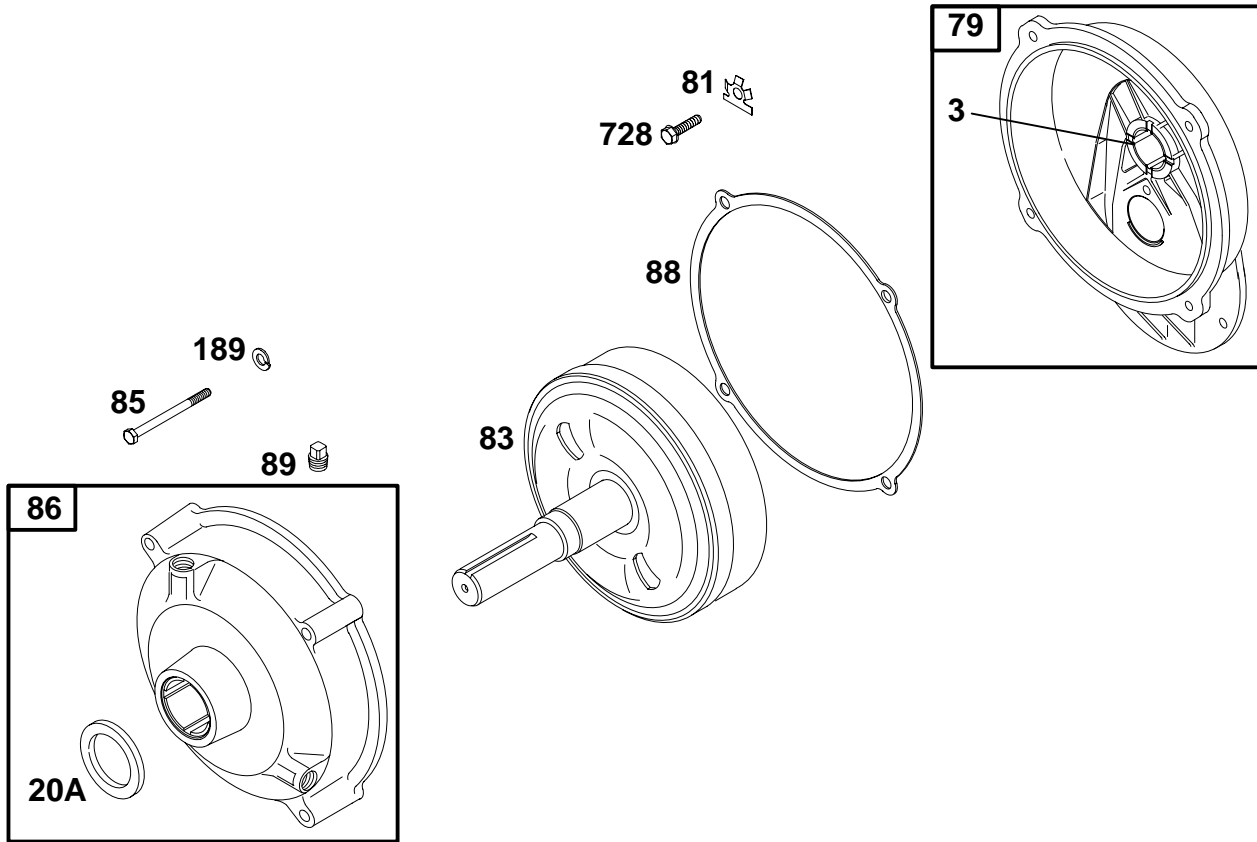

★ Included in Gasket Set-See Ref. No. 291728.

● Included in Carburetor Kit-Part No. 395670.

233400 to 233499

USED BEFORE CODE NO. 81080100.

REF. NO.	PART NO.	DESCRIPTION	REF. NO.	PART NO.	DESCRIPTION	REF. NO.	PART NO.	DESCRIPTION
319	395326	Armature-Magneto (MAGNETRON® Ignition) (Without Module)	346	93400	Screw-Slotted	521	291508	Shielding-Cable
333	398811	Armature-Magneto	351	93064	Screw-Hex.	590A	93226	Screw-Slotted Hex.
334	94731	Screw-Hex.	353	92791	Washer-Lock	639	★270176	Gasket-Breaker Box
339	298185	Breaker-Ignition	354	90576	Nut-Hex.	654	230783	Nut-Lock
340	26018	Spring-Breaker Arm	356	398808	Wire-Stop	729	280590	Clip-Wire
343	298060	Condenser	451	90364	Washer-Lock	851	493880	Terminal-Cable
345	211327	Cover-Breaker	506	90200	Screw-Slotted	892A	221976	Switch-Stop
			507	280380	Insulator	897	394970	MAGNETRON® Ignition Kit
			507A	66895	Insulator			

★ Included in Gasket Set—See Ref. No. 291728.

● Included in Carburetor Kit—Part No. 395670.

233400 to 233499

REF. NO.	PART NO.	DESCRIPTION	REF. NO.	PART NO.	DESCRIPTION	REF. NO.	PART NO.	DESCRIPTION	
3	★299819	Seal—Oil	83	495985	Shaft Assembly—Drive	86	291354	Cover Assembly—Gear	
20A	★391086	Seal—Oil			———— Note ————			———— Note ————	
79	291357	Case—Reduction Gear		290638	Shaft		290574	Cover	
		———— Note ————			Assembly—Drive			Assembly—Gear	
		291712 Case—Reduction Gear			Used on Type No(s).			Used on Type No(s).	
		Used on Type No(s).		85	91386	Screw—Hex.	88	27328	Gasket—Cover
		2040, 2540.			———— Note ————			———— Note ————	
81	220790	Lock—Screw Head			94922 Screw—Hex.		89	91488	Plug—Oil
					Used on Type No(s).		189	90366	Washer—Lock
					2040, 2540.		728	94627	Screw—Hex.