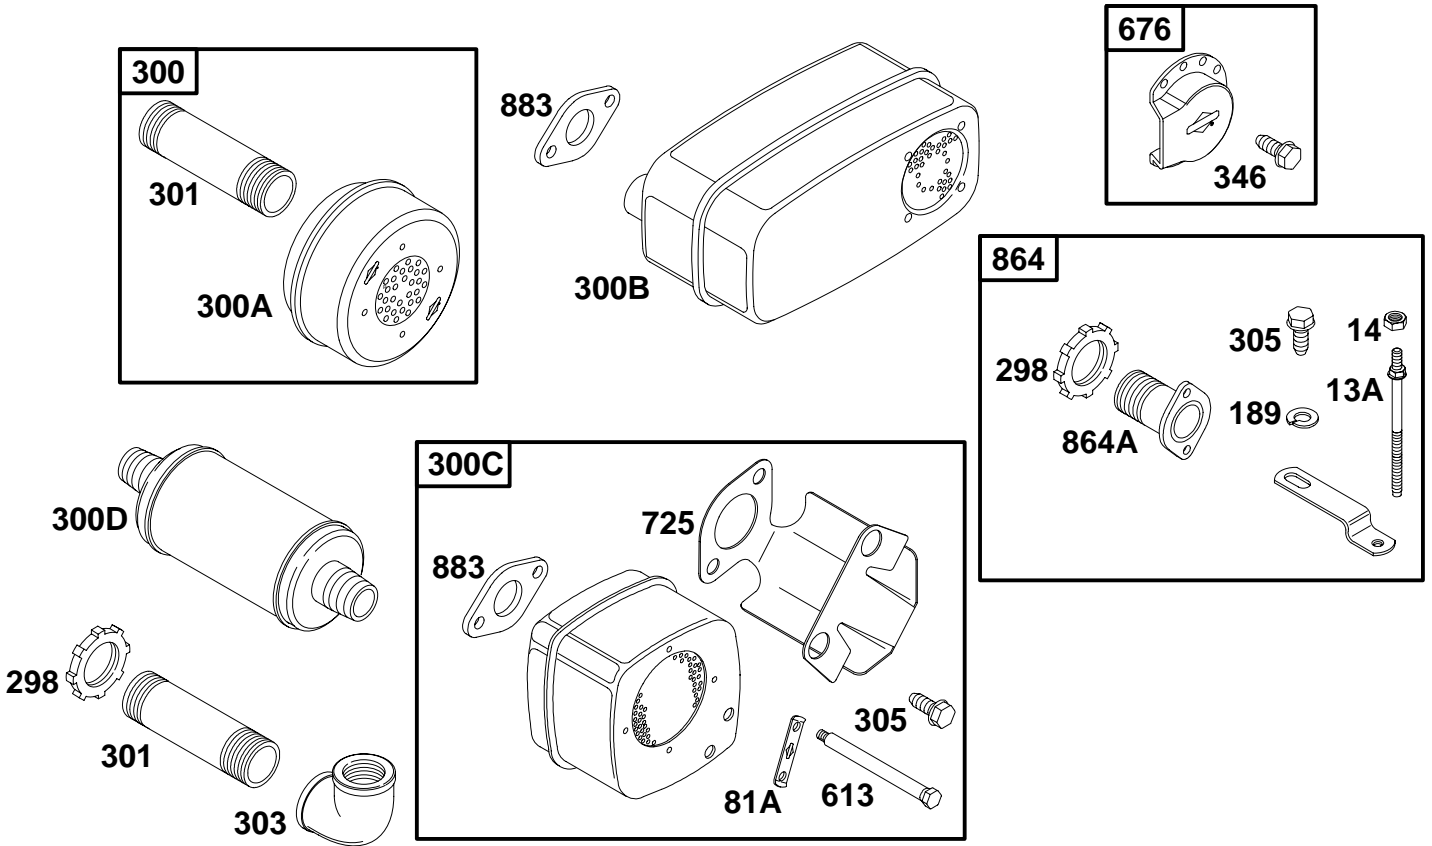

233400 to 233499

REF. NO.	PART NO.	DESCRIPTION	REF. NO.	PART NO.	DESCRIPTION	REF. NO.	PART NO.	DESCRIPTION
13A	94926	Stud-Hex. Drive	303	91308	Elbow-Exhaust ————— Note ————— 91296 Elbow-Exhaust Used on Type No(s). 1152. 91415 Elbow-Exhaust (45° Pipe) Used on Type No(s). 0533, 0640, 1151, 1152.	305	94786	Screw-Hex.
14	94314	Nut-Hex.				346	93705	Screw-Hex.
81A	223016	Lock-Muffler Screw				613	93927	Screw-Shoulder
189	90366	Washer-Lock				676	393761	Deflector-Muffler
298	261564	Locknut-Muffler				725	223023	Shield-Heat
300	299477	Muffler-Exhaust				864	394584	Adapter-Muffler
300A	392989	Muffler-Exhaust				864A	394337	Adapter-Muffler
300B	493963	Muffler-Exhaust (Super Lo-Tone)				883	★272293	Gasket-Exhaust
300C	399635	Muffler-Exhaust						
300D	291519	Muffler-Exhaust						
301	92107	Pipe-Muffler						

★ Included in Gasket Set—See Ref. No. 291728.

● Included in Carburetor Kit—Part No. 395670.