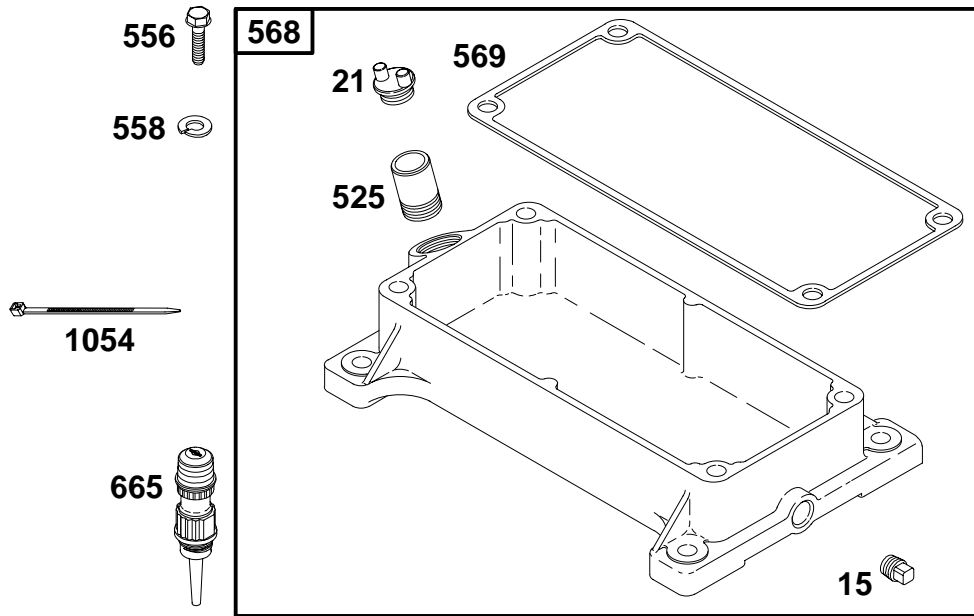

233400 to 233499

REF. NO.	PART NO.	DESCRIPTION	REF. NO.	PART NO.	DESCRIPTION	REF. NO.	PART NO.	DESCRIPTION
15	94239	Plug—Oil Drain	568	291404	Base—Engine	569	★27351	Gasket—Base
21	66768	Cap—Oil Fill			Note			Note
525	230472	Pipe—Oil		294751	Base—Engine			27551 Gasket—Base
		Note			Used on Type No(s).			Used on Type No(s).
		230470 Pipe—Oil			0641, 1142.			0640, 2040.
		Used on Type No(s).			298866 Base—Engine	665	298860	Minder—Oil
556	94724	Screw—Hex.			Used on Type No(s).	1054	280275	Tie—Cable
558	92268	Washer—Lock			0533, 0640.			
		(Used Before Code						
		Date 92100500).						

★ Included in Gasket Set—See Ref. No. 291728.

● Included in Carburetor Kit—Part No. 395670.