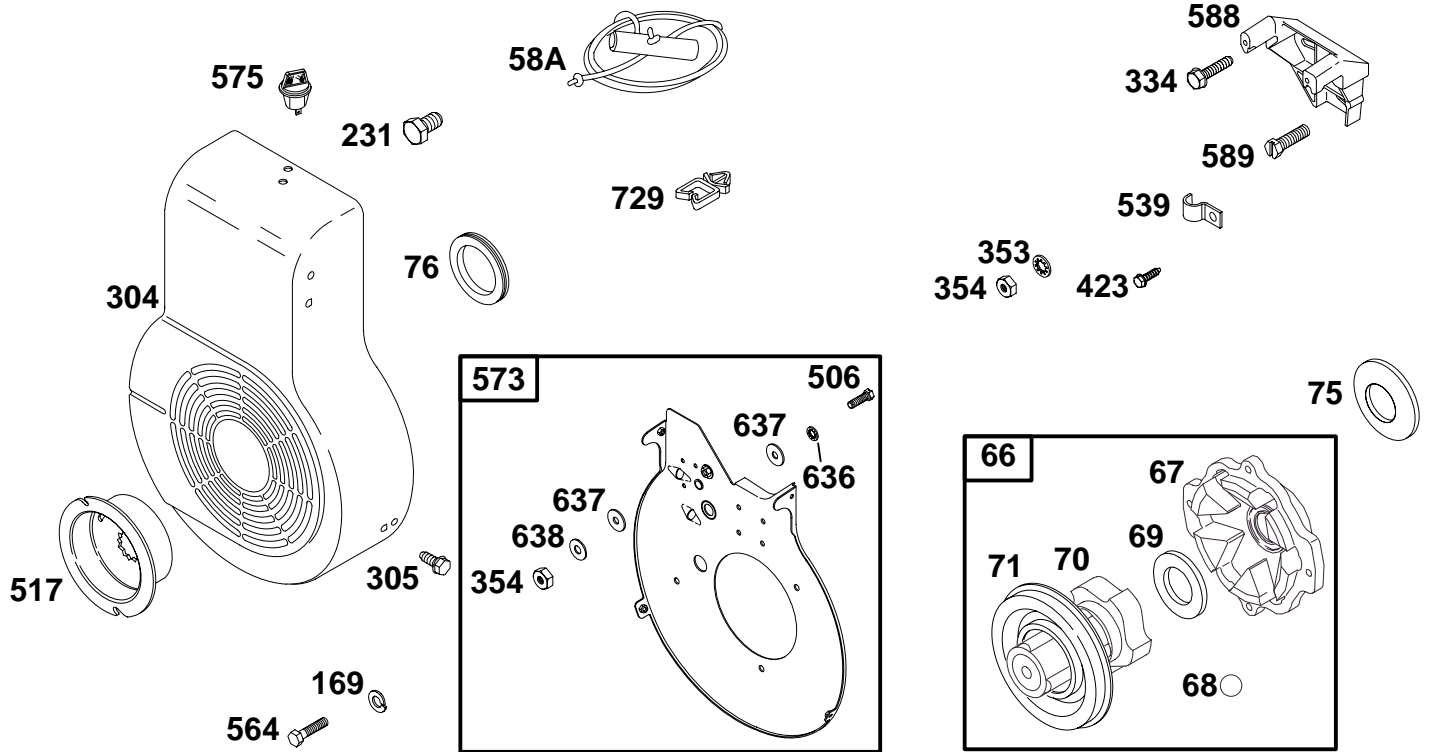

233400 to 233499

REF. NO.	PART NO.	DESCRIPTION	REF. NO.	PART NO.	DESCRIPTION	REF. NO.	PART NO.	DESCRIPTION
37	223264	Guard-Flywheel Used on Type No(s). 1139, 1156, 1162.	304	291407	Housing-Blower Note 294698 Housing-Blower	353	92791	Washer-Lock
58A	69932	Rope-Starter			Used on Type No(s). 0533, 1130, 1147.	354	90576	Nut-Hex.
66	393127	Clutch-Starter			297766 Housing-Blower	423	93410	Screw-Hex.
67	261455	Housing-Clutch			Used on Type No(s). 0641, 1142.	506	90072	Screw-Slotted
68	63770	Ball-Clutch			392343 Housing-Blower	517	22809	Pulley-Rope Starter
69	66718	Washer			(Low Profile)	539	221340	Clamp-Ignition Cable
70	298799	Ratchet-Clutch				564	92980	Screw-Hex.
71	394506	Cover-Ratchet	305	94786	Screw-Hex.	573	298159	Plate-Back
75	222511	Washer-Flywheel	334	94731	Screw-Hex.	575	396691	Switch-Rotary
76	68238	Seal				588	211440	Bracket-Armature
169	90832	Washer-Lock				589	93473	Screw-Hex.
231	93042	Screw-Hex.				636	92864	Washer-Lock
						637	66154	Washer-Fiber
						638	26404	Washer-Flat
						729	280590	Clip-Wire

★ Included in Gasket Set-See Ref. No. 291728.

● Included in Carburetor Kit-Part No. 395670.