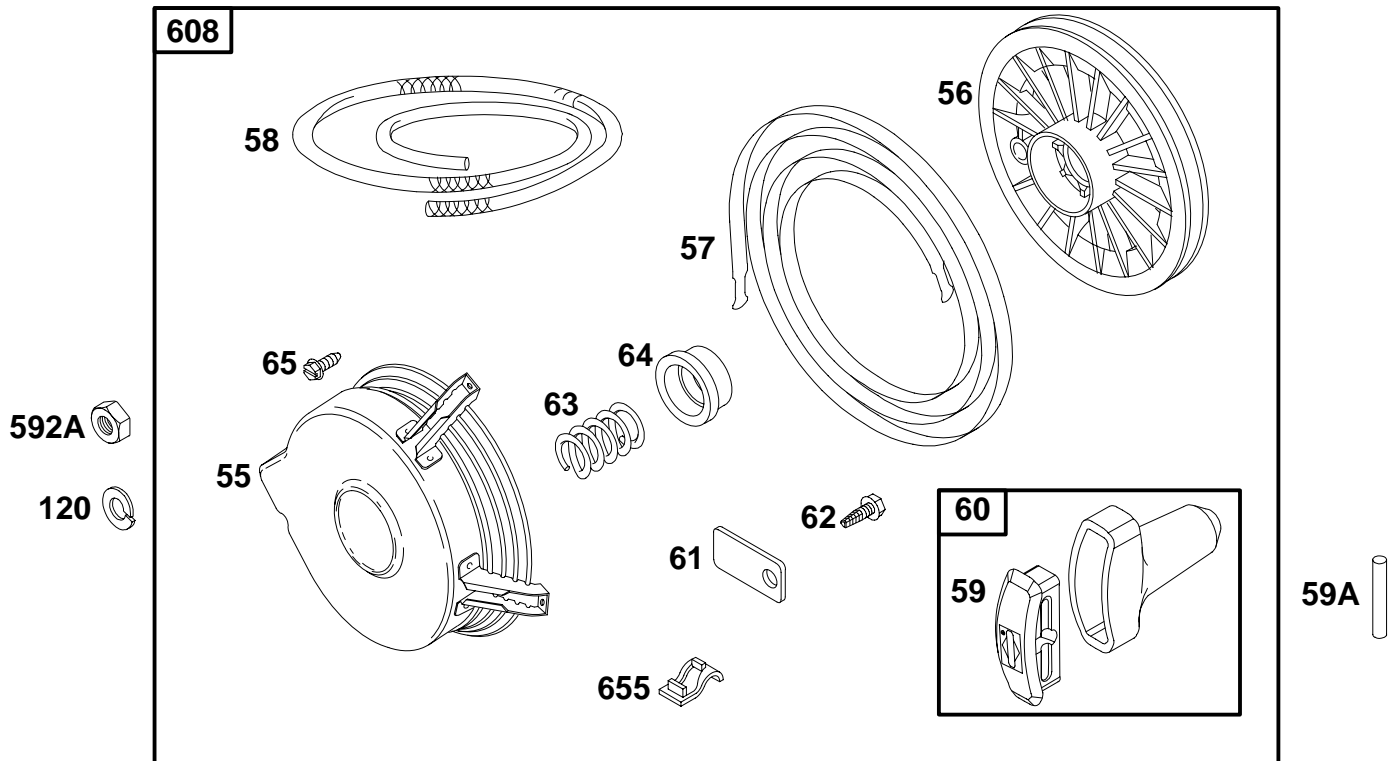

★ Included in Gasket Set—See Ref. No. 291728.

● Included in Carburetor Kit—Part No. 395670.

233400 to 233499

REF. NO.	PART NO.	DESCRIPTION	REF. NO.	PART NO.	DESCRIPTION	REF. NO.	PART NO.	DESCRIPTION
23	395250	Flywheel	73	392349	Screen-Rotating	321	211555	Fan-Booster
		Note	73A	221851	Screen-Rotating	332	230674	Nut-Flywheel
		391116 Flywheel	74	94626	Screw-Phillips	363	19203	Flywheel Puller
		Used on Type No(s).	85	91386	Screw-Hex.	586	22906	Locknut
		0652.	189	90366	Washer-Lock	728	94627	Screw-Hex.
		298975 Flywheel						
		(Used with Breaker						
		and Condenser.)						

★ Included in Gasket Set—See Ref. No. 291728.

● Included in Carburetor Kit—Part No. 395670.

REF. NO.	PART NO.	DESCRIPTION	REF. NO.	PART NO.	DESCRIPTION	REF. NO.	PART NO.	DESCRIPTION
55	394229	Housing-Rewind Starter	58	66884	Rope-Starter (63" Long) (For Use With Plastic Pulley)	59	490653	Insert-Grip
56	392630	Pulley-Starter (Includes 63" Rope)			(If Longer Rope is Required, Order 66894 and Cut to Required Length)	59A	230228	Pin-Starter Grip
57	490179	Spring-Rewind Starter				60	490652	Grip-Starter Rope
						61	68848	Bumper-Starter Pulley
						62	93254	Screw-Hex.
						63	260414	Spring-Ratchet
						64	231118	Adapter-Spring
						65	94694	Screw-Slotted Hex.
						608	392677	Starter-Rewind
						655	222598	Anchor-Spring