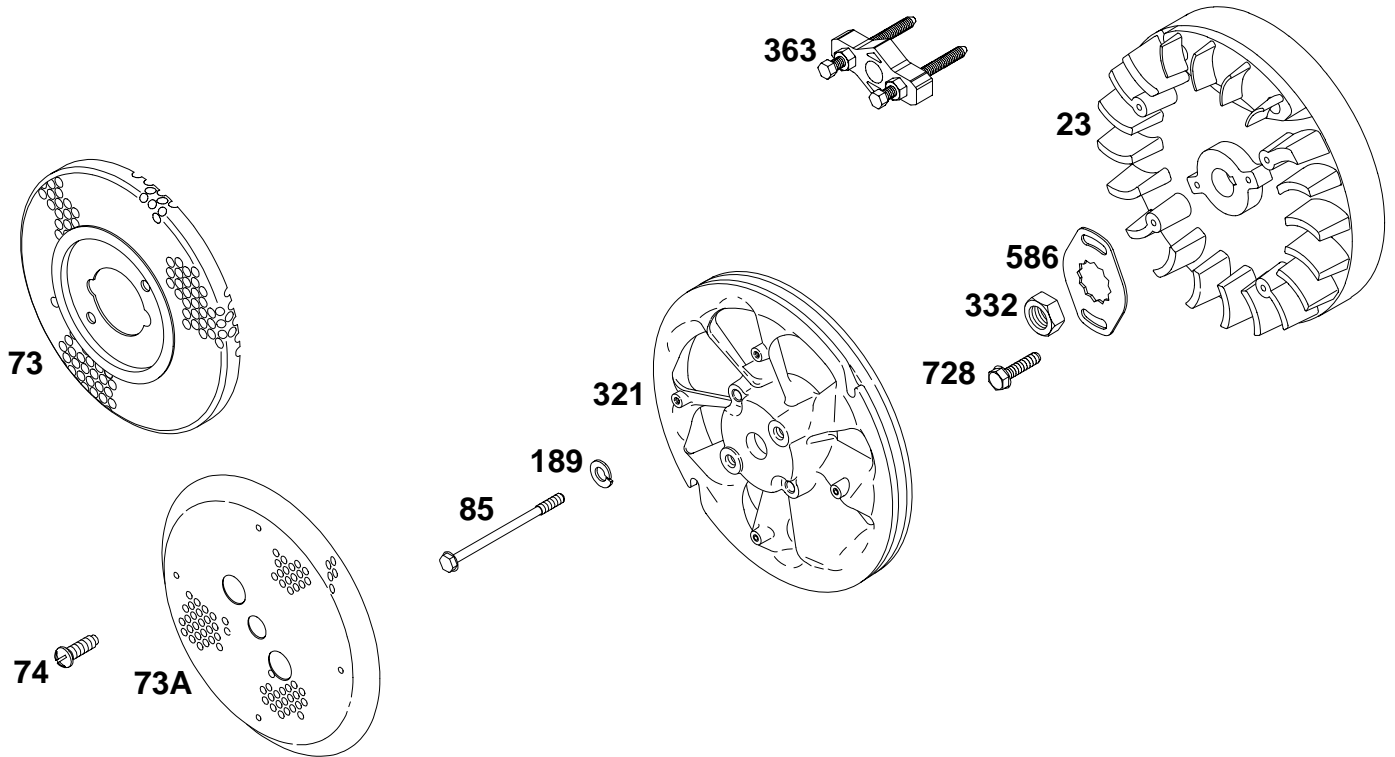

233400 to 233499

REF. NO.	PART NO.	DESCRIPTION	REF. NO.	PART NO.	DESCRIPTION	REF. NO.	PART NO.	DESCRIPTION
23	395250	Flywheel	73	392349	Screen-Rotating	321	211555	Fan-Booster
		Note	73A	221851	Screen-Rotating	332	230674	Nut-Flywheel
		391116 Flywheel	74	94626	Screw-Phillips	363	19203	Flywheel Puller
		Used on Type No(s).	85	91386	Screw-Hex.	586	22906	Locknut
		0652.	189	90366	Washer-Lock	728	94627	Screw-Hex.
		298975 Flywheel						
		(Used with Breaker						
		and Condenser.)						

★ Included in Gasket Set—See Ref. No. 291728.

● Included in Carburetor Kit—Part No. 395670.