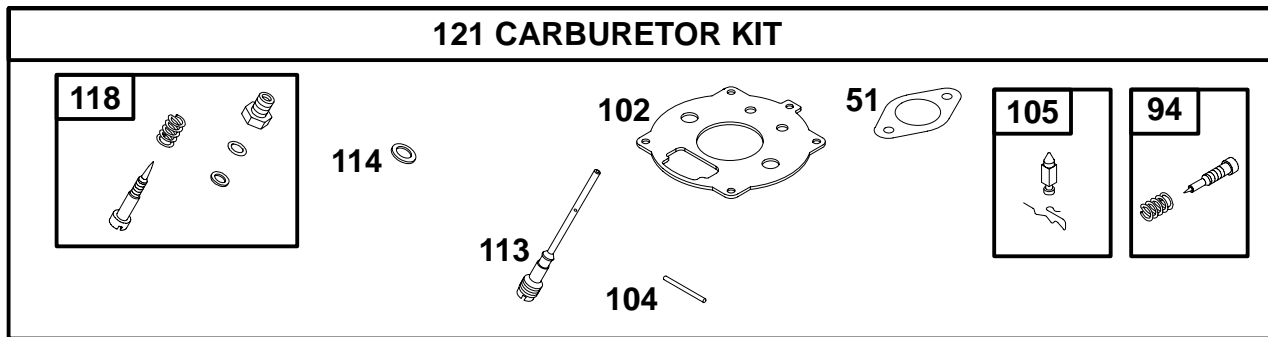

233400 to 233499

REF. NO.	PART NO.	DESCRIPTION	REF. NO.	PART NO.	DESCRIPTION	REF. NO.	PART NO.	DESCRIPTION
3	★299819	Seal-Oil	104	●230896	Pin-Float Hinge	593	★27349	Gasket-Bearing Support
7	★272165	Gasket-Cylinder Head	105	●394681	Valve-Needle			Support
9	★27803	Gasket-Breather	113	●395208	Nozzle-Carburetor			(.020" Thick)
12	★270789	Gasket-Cover	114	●68667	Gasket-Nozzle			Note
20	★291675	Seal-Oil	118	●99525	Valve-High Speed			★27374 Gasket-Bearing Support
20A	★391086	Seal-Oil	121	395670	Carburetor Kit			(.005" Thick)
51	★270267	Gasket-Intake	245	★68477	Gasket-Bowl			★27375 Gasket-Bearing Support
51A	★27381	Gasket-Intake	358	291728	Gasket Set			Bearing Support
94	●292681	Valve-Idle Adjustment	569	★27351	Gasket-Base	639	★270176	Gasket-Breaker Box
102	●27034	Gasket-Carb. Body				883	★272293	Gasket-Exhaust

★ Included in Gasket Set-See Ref. No. 291728.

● Included in Carburetor Kit-Part No. 395670.