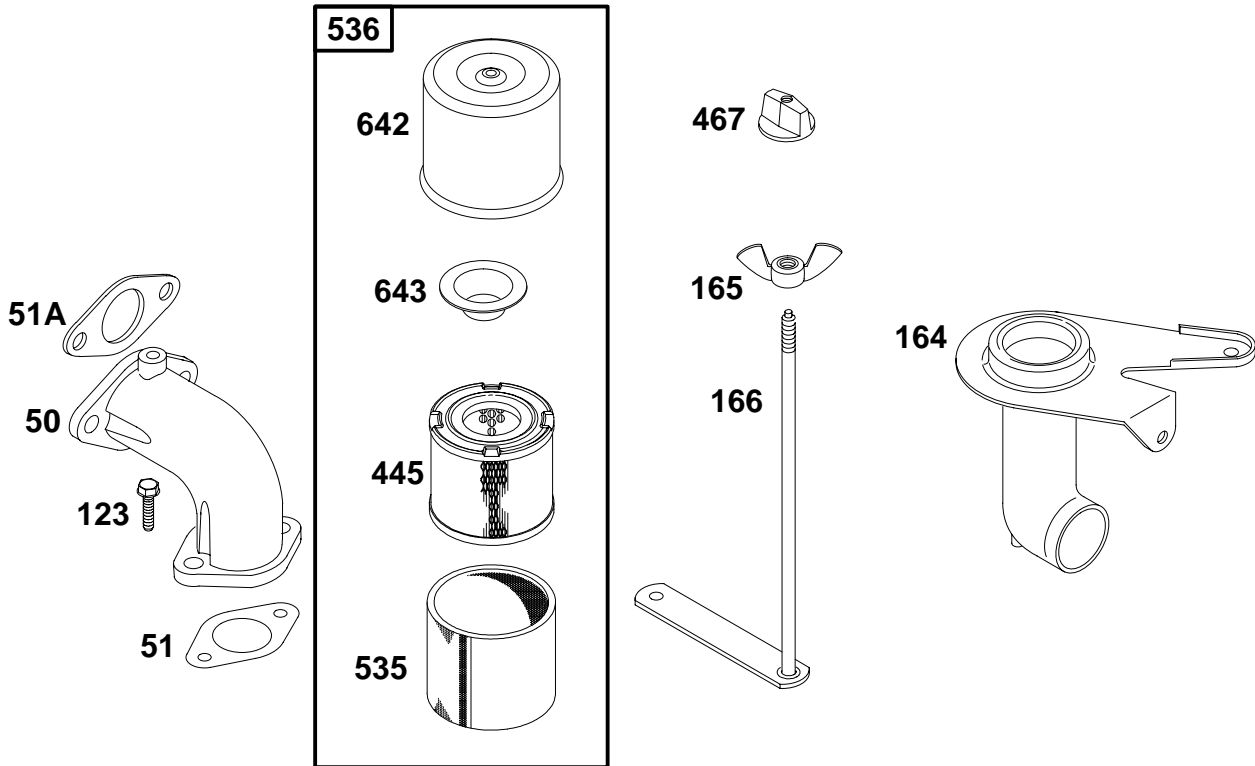

233400 to 233499

REF. NO.	PART NO.	DESCRIPTION	REF. NO.	PART NO.	DESCRIPTION	REF. NO.	PART NO.	DESCRIPTION
50	21920	Manifold-Intake	166	394579	Stud-Air Cleaner	642	222271	Cover-Air Cleaner
51	★270684	Gasket-Intake			Note			Note
51A	★27381	Gasket-Intake			295947 Stud-Air Cleaner			497158 Cover-Air Cleaner
123	93415	Screw-Hex.			Used on Type No(s). 0533.			Used on Type No(s). 0533.
164	299504	Pipe-Air Cleaner	445	393957	Filter-Air	643	222272	Retainer-Air Filter
		Note	467	493903	Knob-Air Cleaner			Note
	299694	Pipe-Air Cleaner	535	271794	Filter-Precleaner			280002 Retainer-Air Filter
		Used on Type No(s). 0533.	536	391063	Cleaner-Air			Used on Type No(s). 0533.
165	94289	Nut-Wing						

★ Included in Gasket Set-See Ref. No. 291728.

● Included in Carburetor Kit-Part No. 395670.