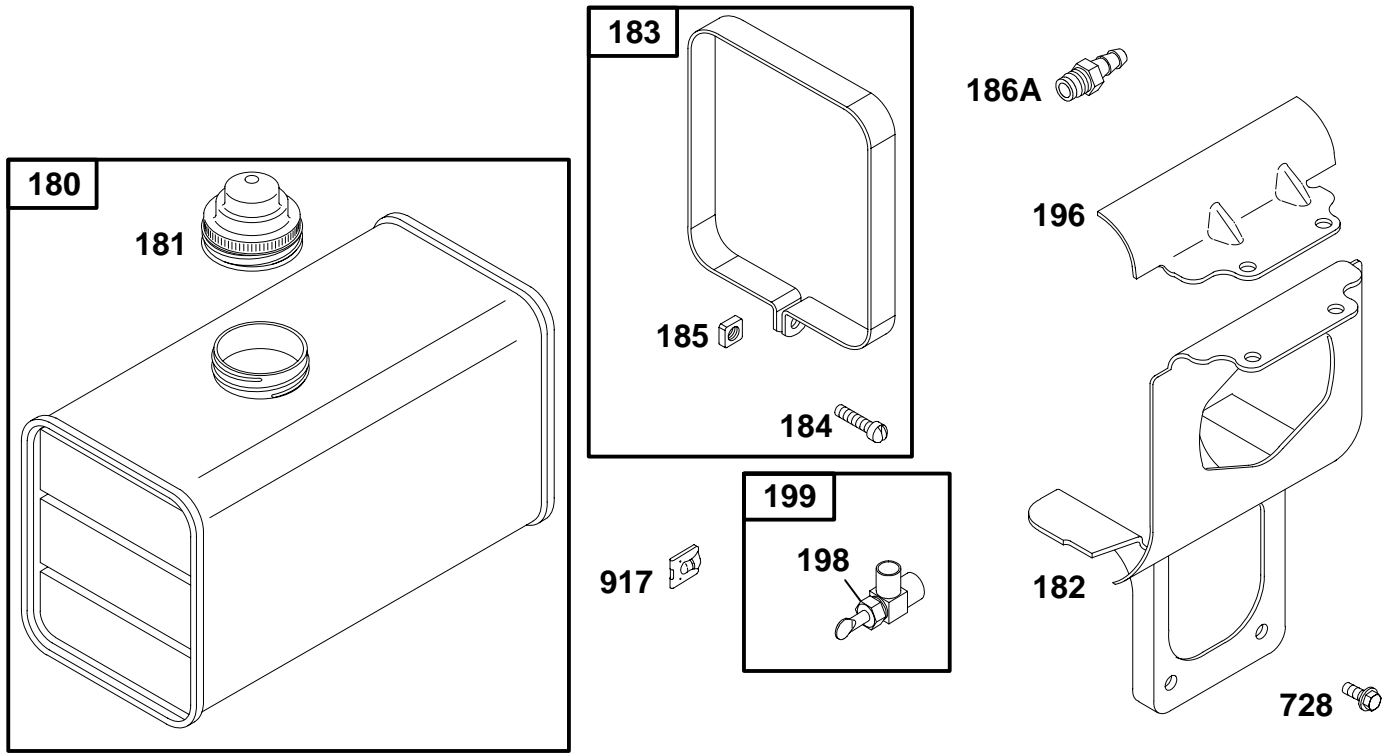

233400 to 233499

REF. NO.	PART NO.	DESCRIPTION	REF. NO.	PART NO.	DESCRIPTION	REF. NO.	PART NO.	DESCRIPTION
180	291488	Tank-Fuel (6 Quart) Note 291513 Tank-Fuel (Gasoline-Kerosene) Used on Type No(s). 0638, 0643, 0647, 0648, 0650, 0652, 1131, 1135, 1137, 1146, 1149, 1150, 2027, 2031, 2527, 2531. 292415 Tank-Fuel (8 Quart) Used on Type No(s). 0533, 0639, 0640, 1134, 1141.	181	392305	Cap-Fuel Tank (Metal)	196	22907	Bracket-Fuel Tank
			182	22813	Bracket-Fuel Tank	198	293934	Screw-Shut-Off
			183	291490	Strap-Fuel Tank	199	297563	Valve-Shut Off
			184	91257	Screw-Slotted	728	94627	Screw-Hex.
			185	90970	Nut-Square	917	223271	Handle-Shut-Off Valve
			186A	230318	Connector-Hose (Used With Flexible Fuel Pipe) Note 231238 Connector- Hose (For Metal Fuel Line)			

★ Included in Gasket Set-See Ref. No. 291728.

● Included in Carburetor Kit-Part No. 395670.