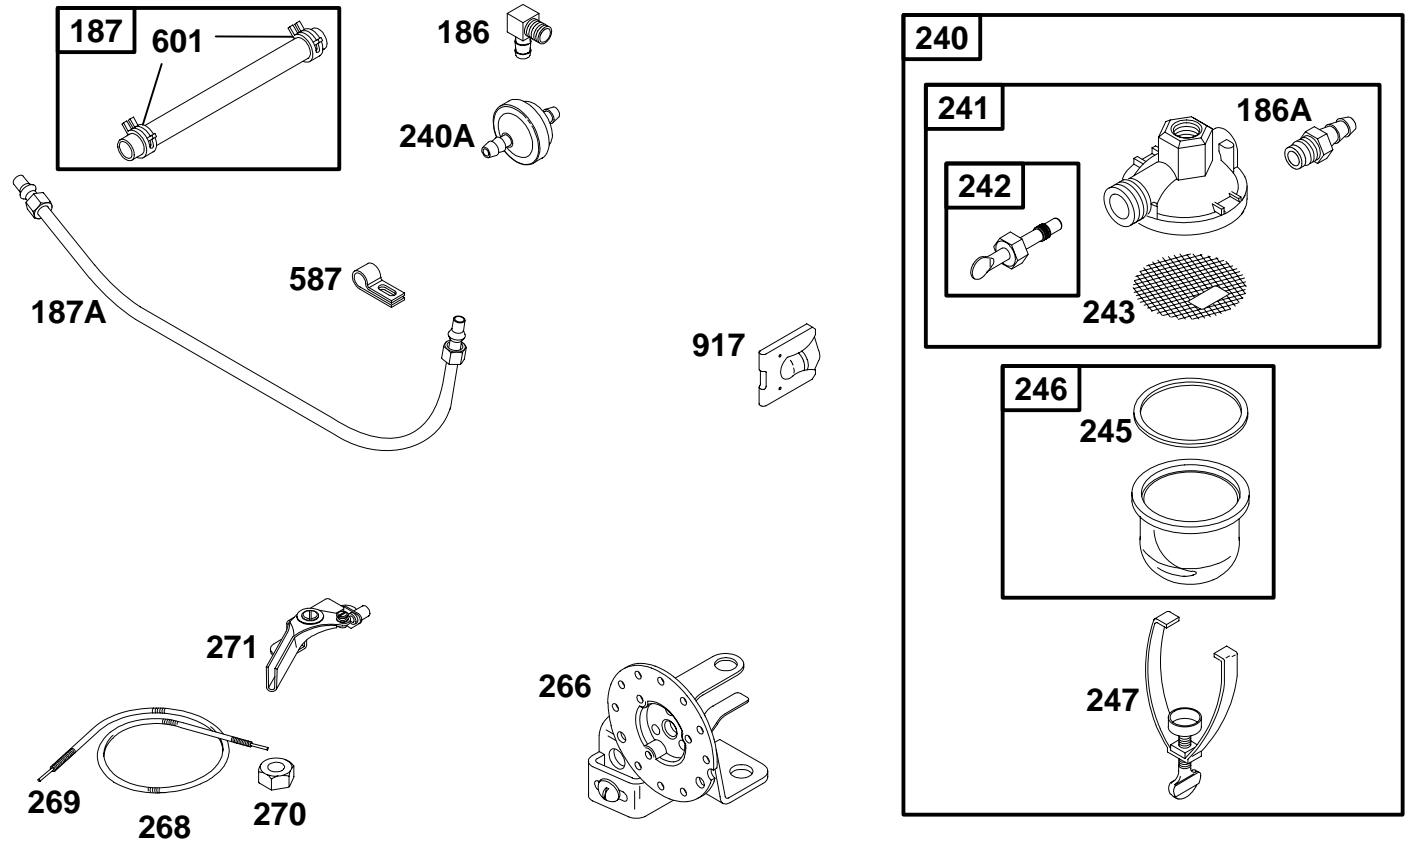

233400 to 233499

REF. NO.	PART NO.	DESCRIPTION	REF. NO.	PART NO.	DESCRIPTION	REF. NO.	PART NO.	DESCRIPTION
186	67218	Connector-Hose (For Flexible Tubing.) ———— Note ———— 63377 Connector-Hose (For Metal Fuel Pipe.)			———— Note ———— 89248 Line-Fuel (Metal, 2 1/4" Long) 92655 Tee/Fuel Pipe Used on Type No(s). 0638, 0643, 0647, 0648, 2027, 2031.			———— Note ———— 99909 Cover-Filter (Used With Metal Fuel Line)
186A	230318	Connector-Hose ———— Note ———— 231238 Connector-Hose (For Metal Fuel Line)			231282 Connector-Hose Used on Type No(s). 0650, 0652, 1131, 1135, 1137, 1146, 1149, 1150, 2527.	242	295913	Valve-Shut-Off
187	296004	Line-Fuel (Cut to Required Length)				243	22547	Screen-Filter
187A	291704	Line-Fuel (Metal 18" Long)	240	393169	Filter-Fuel	245	★68477	Gasket-Bowl
			240A	298090	Filter-Fuel	246	298683	Bowl-Filter
			241	296005	Cover-Filter (Used With Flexible Fuel Line)	247	99665	Yoke-Bowl
						266	494554	Control-Throttle
						268	65616	Casing-Wire (Cut to Required Length)
						269	26633	Wire-Control (Cut to Required Length)
						270	63426	Locknut-Casing
						271	290568	Lever-Control
						587	220162	Clamp-Cable
						601	93053	Clamp-Hose
						917	223271	Handle-Shutoff

★ Included in Gasket Set—See Ref. No. 291728.

● Included in Carburetor Kit—Part No. 395670.