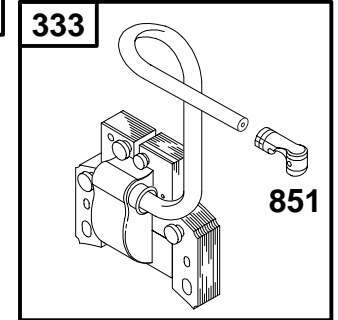

★ Included in Gasket Set-See Ref. No. 291728.

● Included in Carburetor Kit-Part No. 395670.

233400 to 233499

REF. NO.	PART NO.	DESCRIPTION	REF. NO.	PART NO.	DESCRIPTION	REF. NO.	PART NO.	DESCRIPTION
37	223264	Guard-Flywheel Used on Type No(s). 1139, 1156, 1162.	304	291407	Housing-Blower Note 294698 Housing-Blower	353	92791	Washer-Lock
58A	69932	Rope-Starter			Used on Type No(s). 0533, 1130, 1147.	354	90576	Nut-Hex.
66	393127	Clutch-Starter			297766 Housing-Blower	423	93410	Screw-Hex.
67	261455	Housing-Clutch			Used on Type No(s). 0641, 1142.	506	90072	Screw-Slotted
68	63770	Ball-Clutch			392343 Housing-Blower	517	22809	Pulley-Rope Starter
69	66718	Washer			(Low Profile)	539	221340	Clamp-Ignition Cable
70	298799	Ratchet-Clutch				564	92980	Screw-Hex.
71	394506	Cover-Ratchet	305	94786	Screw-Hex.	573	298159	Plate-Back
75	222511	Washer-Flywheel	334	94731	Screw-Hex.	575	396691	Switch-Rotary
76	68238	Seal				588	211440	Bracket-Armature
169	90832	Washer-Lock				589	93473	Screw-Hex.
231	93042	Screw-Hex.				636	92864	Washer-Lock
						637	66154	Washer-Fiber
						638	26404	Washer-Flat
						729	280590	Clip-Wire

★ Included in Gasket Set-See Ref. No. 291728.

● Included in Carburetor Kit-Part No. 395670.

233400 to 233499

USED BEFORE CODE NO. 81080100.

REF. NO.	PART NO.	DESCRIPTION	REF. NO.	PART NO.	DESCRIPTION	REF. NO.	PART NO.	DESCRIPTION
319	395326	Armature-Magneto (MAGNETRON® Ignition) (Without Module)	346	93400	Screw-Slotted	521	291508	Shielding-Cable
333	398811	Armature-Magneto	351	93064	Screw-Hex.	590A	93226	Screw-Slotted Hex.
334	94731	Screw-Hex.	353	92791	Washer-Lock	639	★270176	Gasket-Breaker Box
339	298185	Breaker-Ignition	354	90576	Nut-Hex.	654	230783	Nut-Lock
340	26018	Spring-Breaker Arm	356	398808	Wire-Stop	729	280590	Clip-Wire
343	298060	Condenser	451	90364	Washer-Lock	851	493880	Terminal-Cable
345	211327	Cover-Breaker	506	90200	Screw-Slotted	892A	221976	Switch-Stop
			507	280380	Insulator	897	394970	MAGNETRON® Ignition Kit
			507A	66895	Insulator			