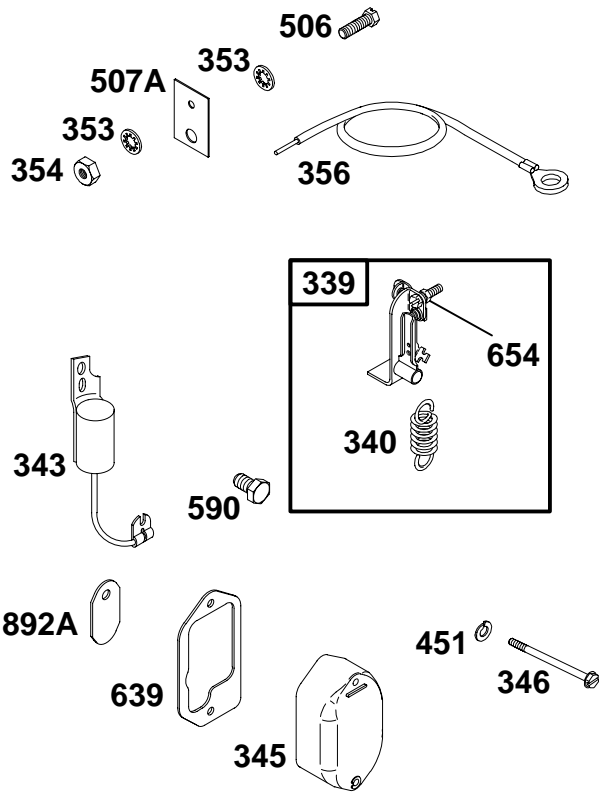

233400 to 233499

USED BEFORE CODE NO. 81080100.