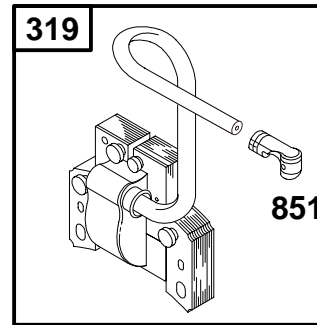

REF. NO.	PART NO.	DESCRIPTION	REF. NO.	PART NO.	DESCRIPTION	REF. NO.	PART NO.	DESCRIPTION
319	395326	Armature-Magneto (MAGNETRON® Ignition) (Without Module)	346	93400	Screw-Slotted	521	291508	Shielding-Cable
333	398811	Armature-Magneto	351	93064	Screw-Hex.	590A	93226	Screw-Slotted Hex.
334	94731	Screw-Hex.	353	92791	Washer-Lock	639	★270176	Gasket-Breaker Box
339	298185	Breaker-Ignition	354	90576	Nut-Hex.	654	230783	Nut-Lock
340	26018	Spring-Breaker Arm	356	398808	Wire-Stop	729	280590	Clip-Wire
343	298060	Condenser	451	90364	Washer-Lock	851	493880	Terminal-Cable
345	211327	Cover-Breaker	506	90200	Screw-Slotted	892A	221976	Switch-Stop
			507	280380	Insulator	897	394970	MAGNETRON® Ignition Kit
			507A	66895	Insulator			

★ Included in Gasket Set—See Ref. No. 291728.

● Included in Carburetor Kit—Part No. 395670.