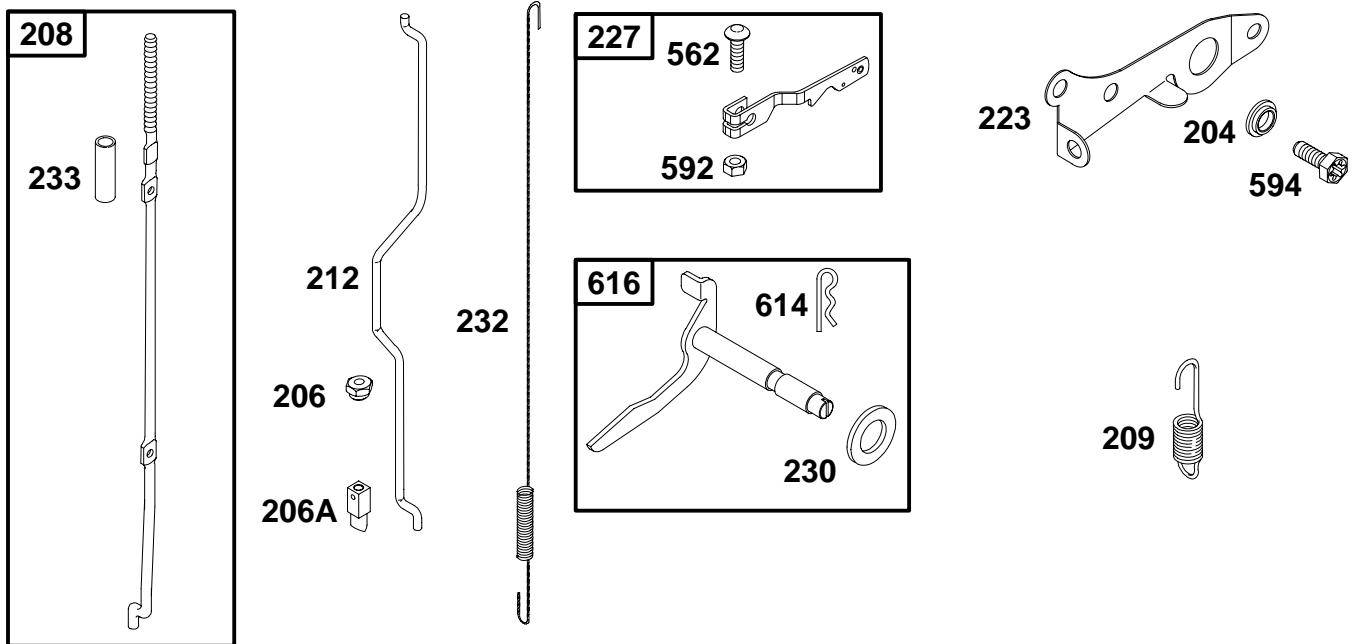

★ Included in Gasket Set-See Ref. No. 291728.

● Included in Carburetor Kit-Part No. 395670.

233400 to 233499

REF. NO.	PART NO.	DESCRIPTION	REF. NO.	PART NO.	DESCRIPTION	REF. NO.	PART NO.	DESCRIPTION
204	23849	Collar-Bell Crank	227	291365	Lever-Governor	230	22826	Washer-Flat
206	93422	Nut-Hex.			Note	232	260584	Spring-Link
206A	21772	Nut-Governor Adjusting			298399 Lever-Gov. Used on Type No(s). 1111, 1133, 1136, 1164, 1170, 2520, 2528, 2561, 2580.	233	93879	Spacer
208	393613	Rod-Gov. Control				562	92613	Bolt-Governor Lever
209	26764	Spring-Governor				592	231082	Nut-Hex.
212	26725	Link-Throttle				594	94905	Screw-Torx® Hex.
223	22814	Crank-Bell (Furnished by Equip. Manufacturer.) Used on Type No(s). 0533, 0640.				614	93306	Pin-Cotter
						616	291364	Crank-Governor