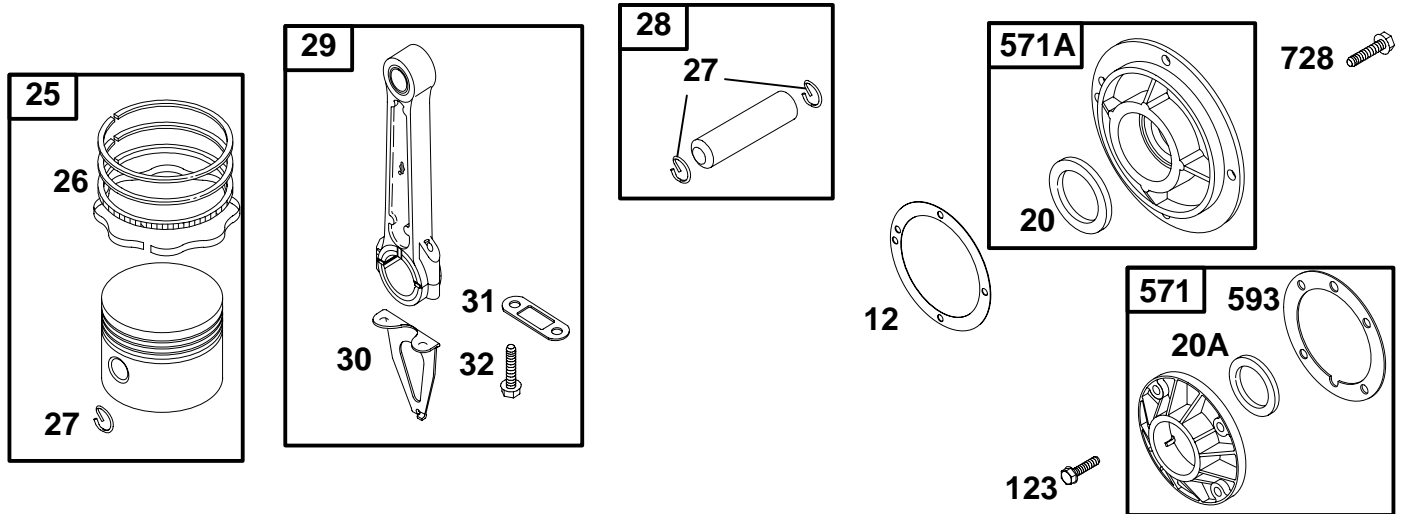

★ Included in Gasket Set-See Ref. No. 291728.

● Included in Carburetor Kit-Part No. 395670.

233400 to 233499

REF. NO.	PART NO.	DESCRIPTION	REF. NO.	PART NO.	DESCRIPTION	REF. NO.	PART NO.	DESCRIPTION
12	★270789	Gasket-Bearing Support	27	68546	Lock-Piston Pin	571A	291665	Support-Bearing (Ball Bearing)
20	★291675	Seal-Oil	28	298401	Pin-Piston (Standard)			Note
20A	★391086	Seal-Oil			Note			291283 Support-Bearing (Plain Bearing)
25	294676	Piston Assembly (Standard)			294681 Pin-Piston (.005" O.S.)			Used on Type No(s). 1143.
		Note	29	298400	Rod-Connecting (Standard)			291710 Support-Bearing (Ball Bearing)
		294677 Piston Assy. (.010" O.S.)			Note			Used on Type No(s). 0631, 0634, 0638, 0651, 1136, 1144, 1145, 1146, 1153, 1155.
		294678 Piston Assy. (.020" O.S.)	30	220805	Dipper-Conn. Rod	593	★27349	Gasket-Bearing Support (.020" Thick)
		294679 Piston Assy. (.030" O.S.)	31	22946	Lock-Rod Screw			Note
26	292100	Ring Set (Standard)	32	230557	Screw-Conn. Rod			★27374 Gasket-Bearing Support (.005" Thick)
		Note	123	93415	Screw-Hex.			★27375 Gasket-Bearing Support (.009" Thick)
		298746 Ring Set (Chrome Standard)	571	291672	Support-Bearing	728	94627	Screw-Hex.
		292101 Ring Set (.010" O.S.)			Note			
		292102 Ring Set (.020" O.S.)			291662 Support-Bearing			Used on Type No(s). 1143.
		292103 Ring Set (.030" O.S.)						