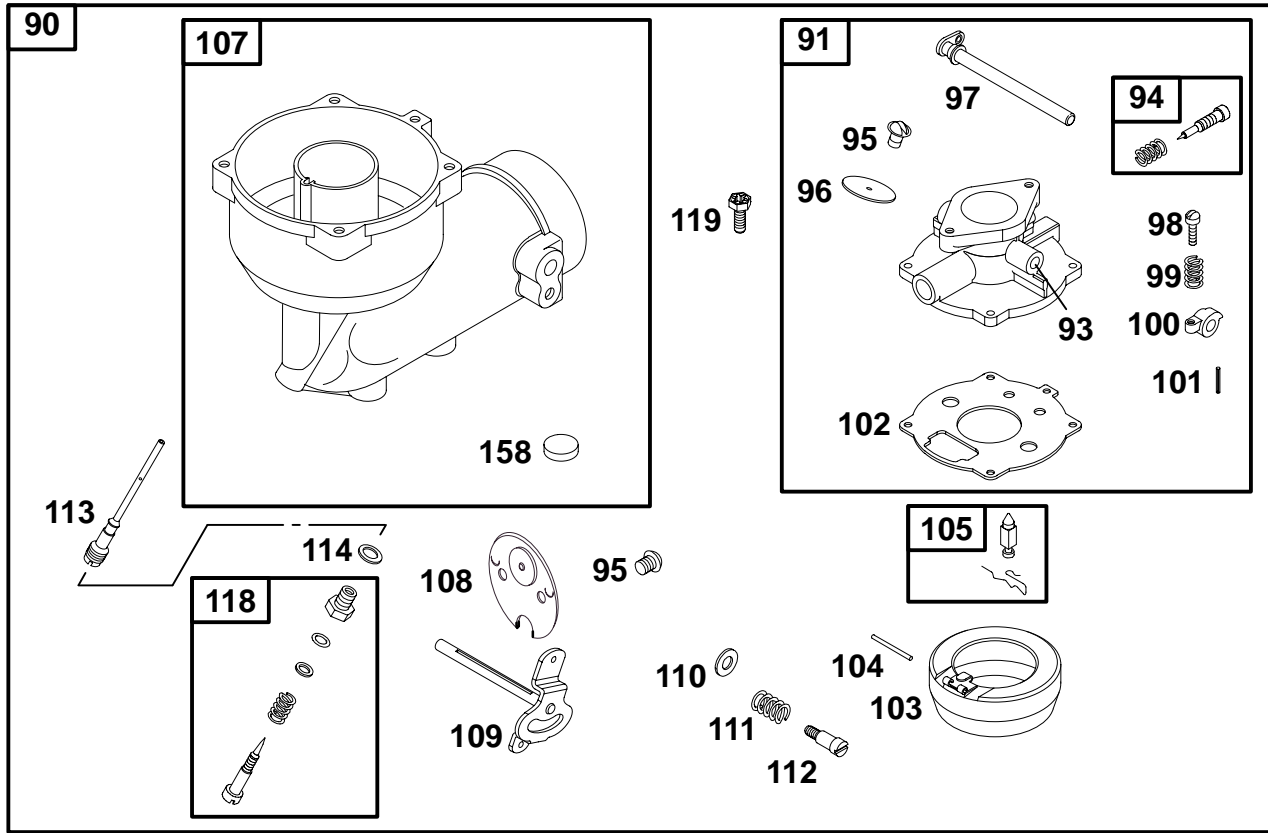

★ Included in Gasket Set-See Ref. No. 291728.

● Included in Carburetor Kit-Part No. 395670.

233400 to 233499

REF. NO.	PART NO.	DESCRIPTION	REF. NO.	PART NO.	DESCRIPTION	REF. NO.	PART NO.	DESCRIPTION
15	94239	Plug—Oil Drain	568	291404	Base—Engine	569	★27351	Gasket—Base
21	66768	Cap—Oil Fill			Note			Note
525	230472	Pipe—Oil		294751	Base—Engine			27551 Gasket—Base
		Note			Used on Type No(s).			Used on Type No(s).
		230470 Pipe—Oil			0641, 1142.			0640, 2040.
		Used on Type No(s).			298866 Base—Engine	665	298860	Minder—Oil
556	94724	Screw—Hex.			Used on Type No(s).	1054	280275	Tie—Cable
558	92268	Washer—Lock			0533, 0640.			
		(Used Before Code						
		Date 92100500).						

★ Included in Gasket Set—See Ref. No. 291728.

● Included in Carburetor Kit—Part No. 395670.

233400 to 233499

REF. NO.	PART NO.	DESCRIPTION	REF. NO.	PART NO.	DESCRIPTION	REF. NO.	PART NO.	DESCRIPTION
90	293950	Carburetor —— Note —— 292106 Carburetor Used on Type No(s). 0638, 0643, 0647, 0648, 0650, 0652, 1131, 1135, 1137, 1146, 1149, 1150, 2027, 2031, 2527, 2531.	99	26157	Spring—Friction	113	●395208	Nozzle—Carburetor
91	291655	Body Assembly—Upper	100	212904	Stop—Throttle	114	●68667	Gasket—Nozzle
93	23108	Bushing—Throttle Shaft	101	93043	Pin—Shaft	118	●99525	Valve—High Speed —— Note —— 391213 Valve—High Speed Used on Type No(s). 0638, 0643, 0647, 0648, 0650, 0652, 1131, 1135, 1137, 1146, 1149, 1150, 2027, 2031, 2527, 2531.
94	●292681	Valve—Idle Adjustment	102	●27034	Gasket—Carb. Body	119	94152	Screw—Torx® Hex.
95	93499	Screw—Choke/Throttle	103	99333	Float—Carburetor	158	27590	Filter—Carburetor Drain
96	223370	Valve—Throttle	104	●230896	Pin—Float Hinge			
97	291300	Shaft—Throttle	105	●394681	Kit—Needle Seat —— Note —— 394682 Kit—Needle Seat (Includes Brass Seat)			
98	91920	Screw—Slotted	107	89915	Body Assy.—Lower			
			108	62872	Valve—Choke			
			109	89531	Shaft—Choke			
			110	224026	Washer—Flat			
			111	26155	Spring—Friction			
			112	23123	Screw—Shoulder			