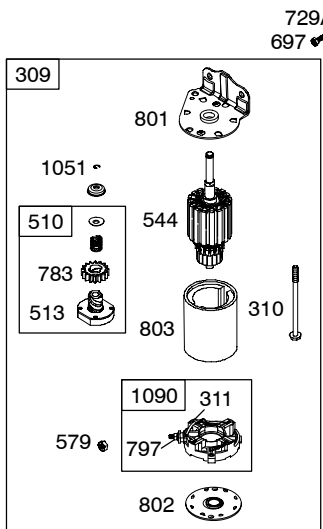

Illustrations cover a range of engines. Parts shown without corresponding text may not be used on your specific engine.

5737-7

Assemblies include all parts shown in frames.

8/30/2004