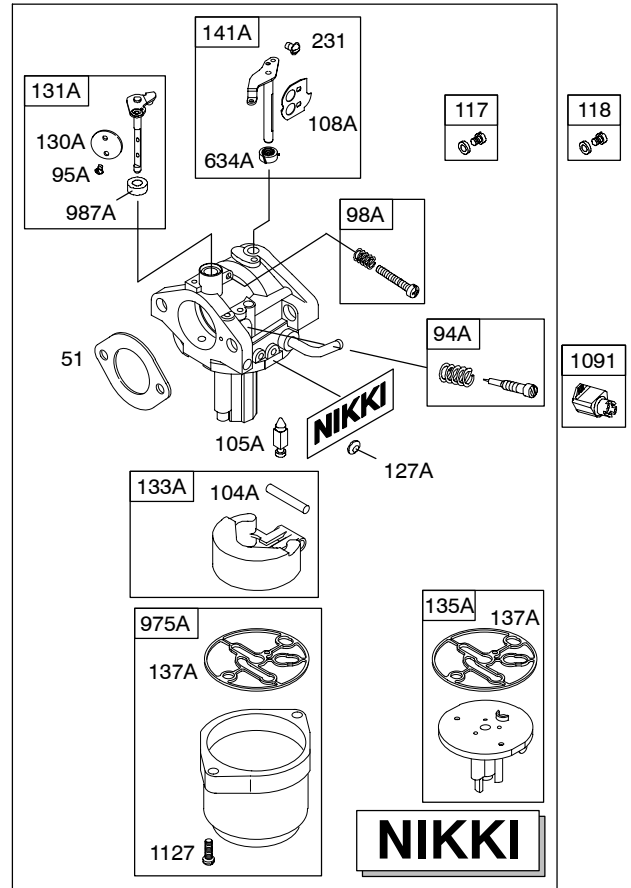

Illustrated Parts List

Model Series

217700

TYPE NUMBERS
0390 through 0391.

TABLE OF CONTENTS

Air Cleaner/Blower Housing	6
Alternator	9
Camshaft	3
Carburetor	5
Controls	8
Crankcase Sump	2
Crankshaft	3
Cylinder	2
Cylinder Head	4
Fuel System	8
Electric Starter	7
Exhaust System	6
Flywheel	7
Ignition	8
Kit/Gasket Sets - Carburetor	5
Kit/Gasket Sets - Engine	4
Kit/Gasket Sets - Valve	4
Lubrication	3
Piston	3

217700

- 1019 LABEL KIT
- 1058 OWNER'S MANUAL
- 1330 REPAIR MANUAL

Illustrations cover a range of engines. Parts shown without corresponding text may not be used on your specific engine.
3269-2 Assemblies include all parts shown in frames. 10/11/2004

Illustrations cover a range of engines. Parts shown without corresponding text may not be used on your specific engine.

217700

Illustrations cover a range of engines. Parts shown without corresponding text may not be used on your specific engine.

3269-4

Assemblies include all parts shown in frames.

10/11/2004

Illustrations cover a range of engines. Parts shown without corresponding text may not be used on your specific engine.

217700

1036 EMISSION LABEL