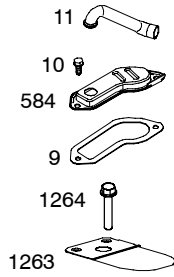

Illustrated Parts List

Model Series

217700

TYPE NUMBERS
0390 through 0391.

TABLE OF CONTENTS

Air Cleaner/Blower Housing	6
Alternator	9
Camshaft	3
Carburetor	5
Controls	8
Crankcase Sump	2
Crankshaft	3
Cylinder	2
Cylinder Head	4
Fuel System	8
Electric Starter	7
Exhaust System	6
Flywheel	7
Ignition	8
Kit/Gasket Sets - Carburetor	5
Kit/Gasket Sets - Engine	4
Kit/Gasket Sets - Valve	4
Lubrication	3
Piston	3

217700

- 1019 LABEL KIT
- 1058 OWNER'S MANUAL
- 1330 REPAIR MANUAL

Illustrations cover a range of engines. Parts shown without corresponding text may not be used on your specific engine.
3269-2 Assemblies include all parts shown in frames. 10/11/2004