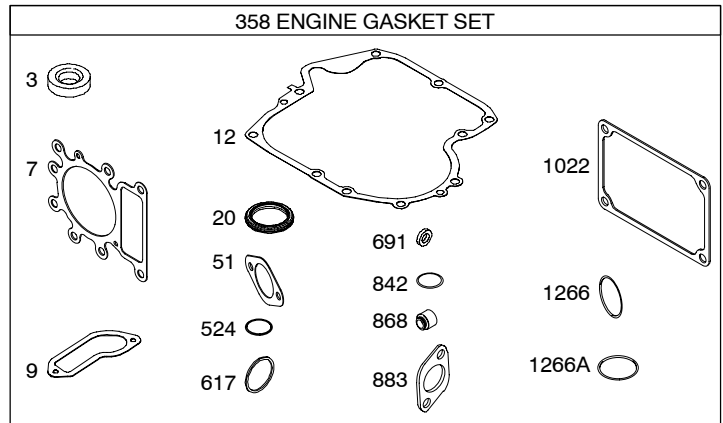

Illustrated Parts List

Model Series

217700

TYPE NUMBERS
0390 through 0391.

TABLE OF CONTENTS

Air Cleaner/Blower Housing	6
Alternator	9
Camshaft	3
Carburetor	5
Controls	8
Crankcase Sump	2
Crankshaft	3
Cylinder	2
Cylinder Head	4
Fuel System	8
Electric Starter	7
Exhaust System	6
Flywheel	7
Ignition	8
Kit/Gasket Sets - Carburetor	5
Kit/Gasket Sets - Engine	4
Kit/Gasket Sets - Valve	4
Lubrication	3
Piston	3

217700

- 1019 LABEL KIT
- 1058 OWNER'S MANUAL
- 1330 REPAIR MANUAL

Illustrations cover a range of engines. Parts shown without corresponding text may not be used on your specific engine.
3269-2 Assemblies include all parts shown in frames. 10/11/2004

Illustrations cover a range of engines. Parts shown without corresponding text may not be used on your specific engine.

217700

Illustrations cover a range of engines. Parts shown without corresponding text may not be used on your specific engine.

3269-4

Assemblies include all parts shown in frames.

10/11/2004

Illustrations cover a range of engines. Parts shown without corresponding text may not be used on your specific engine.

217700

1036 EMISSION LABEL