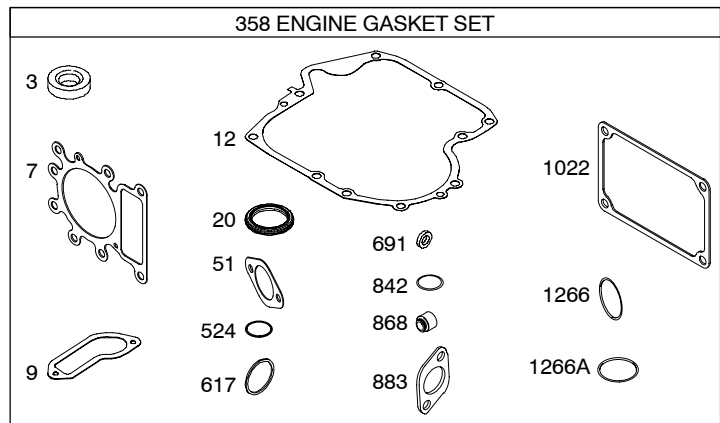

Illustrated Parts List

Model Series

216700

TYPE NUMBER
0110.

TABLE OF CONTENTS

Air Cleaner/Blower Housing	6
Camshaft	3
Carburetor	5
Controls	8
Crankcase Sump	2
Crankshaft	3
Cylinder	2
Cylinder Head	4
Flywheel	7
Fuel System	8
Ignition	8
Kit/Gasket Sets - Carburetor	5
Kit/Gasket Sets - Engine	4
Kit/Gasket Sets - Valve	4
Lubrication	3
Piston	3
Rewind Starter	7

216700

1058 OWNER'S MANUAL

1330 REPAIR MANUAL

Illustrations cover a range of engines. Parts shown without corresponding text may not be used on your specific engine.

5706-2

Assemblies include all parts shown in frames.

09/28/2004

Illustrations cover a range of engines. Parts shown without corresponding text may not be used on your specific engine.
5706-3 Assemblies include all parts shown in frames. 09/28/2004

216700

Illustrations cover a range of engines. Parts shown without corresponding text may not be used on your specific engine.

Illustrations cover a range of engines. Parts shown without corresponding text may not be used on your specific engine.

216700

1036 EMISSION LABEL

Illustrations cover a range of engines. Parts shown without corresponding text may not be used on your specific engine.