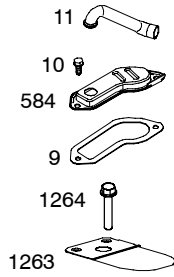

216700

1058 OWNER'S MANUAL

1330 REPAIR MANUAL