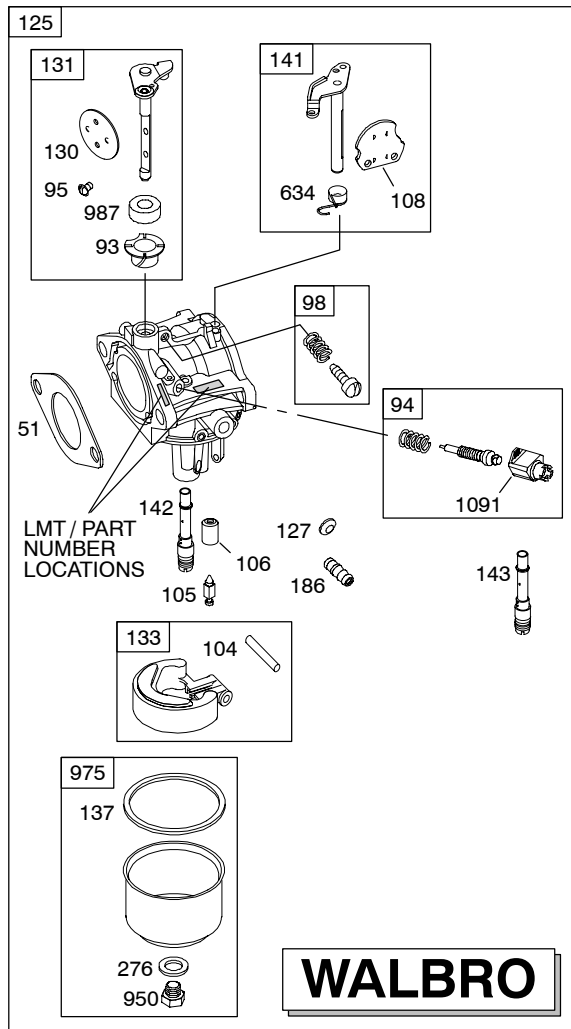

Illustrations cover a range of engines. Parts shown without corresponding text may not be used on your specific engine.