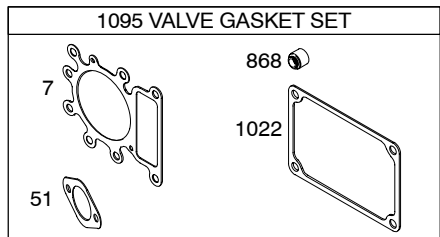

Illustrated Parts List

Model Series

216700

TYPE NUMBER
0110.

TABLE OF CONTENTS

Air Cleaner/Blower Housing	6
Camshaft	3
Carburetor	5
Controls	8
Crankcase Sump	2
Crankshaft	3
Cylinder	2
Cylinder Head	4
Flywheel	7
Fuel System	8
Ignition	8
Kit/Gasket Sets - Carburetor	5
Kit/Gasket Sets - Engine	4
Kit/Gasket Sets - Valve	4
Lubrication	3
Piston	3
Rewind Starter	7

216700

1058 OWNER'S MANUAL

1330 REPAIR MANUAL

Illustrations cover a range of engines. Parts shown without corresponding text may not be used on your specific engine.

5706-2

Assemblies include all parts shown in frames.

09/28/2004

Illustrations cover a range of engines. Parts shown without corresponding text may not be used on your specific engine.
5706-3 Assemblies include all parts shown in frames. 09/28/2004

216700

Illustrations cover a range of engines. Parts shown without corresponding text may not be used on your specific engine.