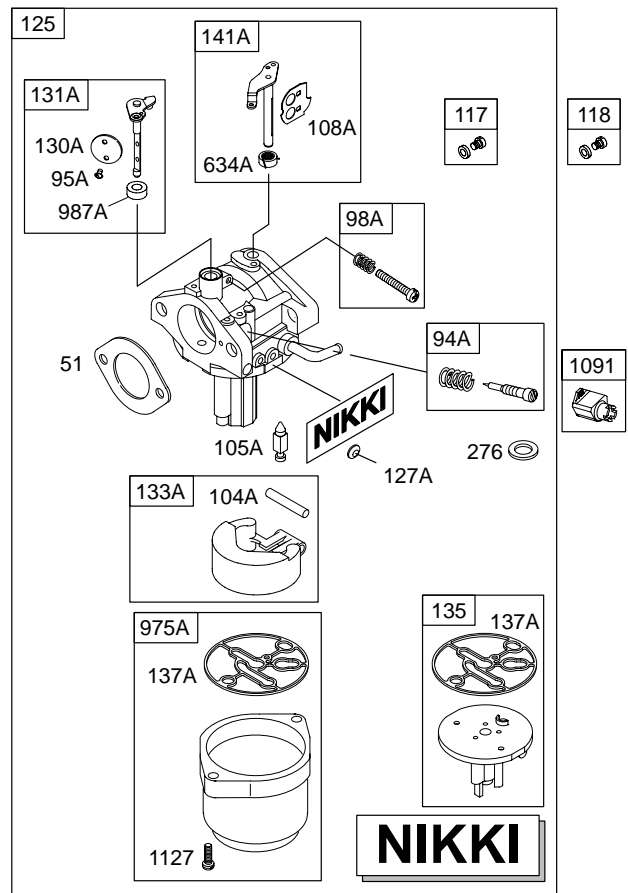

Illustrated Parts List

Model Series

215700

TYPE NUMBERS
0015 through 0310.

TABLE OF CONTENTS

Air Cleaner	6
Alternator	9
Blower Housing	6
Camshaft	3
Carburetor	5
Controls	8
Crankshaft	3
Cylinder	2
Cylinder Head	4
Electric Starter	7
Engine Sump	2
Exhaust System	6
Flywheel	7
Fuel Supply	7
Gasket Set – Engine	4
Gasket Set – Valve	4
Ignition	8
Intake Manifold	4
Kit – Carburetor Overhaul	5
Lubrication	3
Piston, Rings, Connecting Rod	3
Rewind Starter	7
Valves	4

215700

- 1019 LABEL KIT
- 1058 OWNER'S MANUAL
- 1330 REPAIR MANUAL

Illustrations cover a range of engines. Parts shown without corresponding text may not be used on your specific engine.
3342-2 Assemblies include all parts shown in frames. 02/14/2005

Illustrations cover a range of engines. Parts shown without corresponding text may not be used on your specific engine.
3342-3 Assemblies include all parts shown in frames. 02/14/2005

215700

Illustrations cover a range of engines. Parts shown without corresponding text may not be used on your specific engine.
 3342-4 Assemblies include all parts shown in frames. 02/14/2005