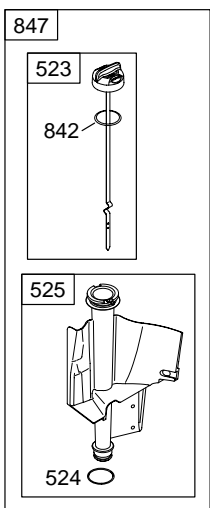

Illustrations cover a range of engines. Parts shown without corresponding text may not be used on your specific engine.
3342-3 Assemblies include all parts shown in frames. 02/14/2005