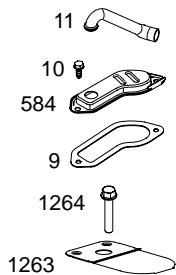

215700

- 1019 LABEL KIT
- 1058 OWNER'S MANUAL
- 1330 REPAIR MANUAL