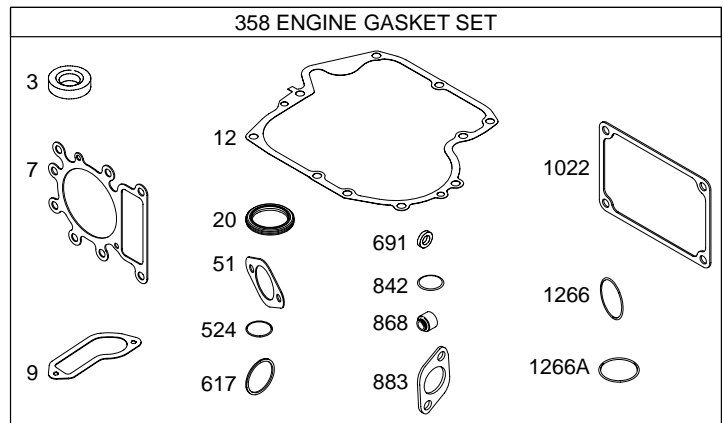

Illustrated Parts List

Model Series

215700

TYPE NUMBERS
0015 through 0310.

TABLE OF CONTENTS

Air Cleaner	6
Alternator	9
Blower Housing	6
Camshaft	3
Carburetor	5
Controls	8
Crankshaft	3
Cylinder	2
Cylinder Head	4
Electric Starter	7
Engine Sump	2
Exhaust System	6
Flywheel	7
Fuel Supply	7
Gasket Set – Engine	4
Gasket Set – Valve	4
Ignition	8
Intake Manifold	4
Kit – Carburetor Overhaul	5
Lubrication	3
Piston, Rings, Connecting Rod	3
Rewind Starter	7
Valves	4

215700

- 1019 LABEL KIT
- 1058 OWNER'S MANUAL
- 1330 REPAIR MANUAL

Illustrations cover a range of engines. Parts shown without corresponding text may not be used on your specific engine.
3342-2 Assemblies include all parts shown in frames. 02/14/2005

Illustrations cover a range of engines. Parts shown without corresponding text may not be used on your specific engine.
3342-3 Assemblies include all parts shown in frames. 02/14/2005

215700

Illustrations cover a range of engines. Parts shown without corresponding text may not be used on your specific engine.
 3342-4 Assemblies include all parts shown in frames. 02/14/2005