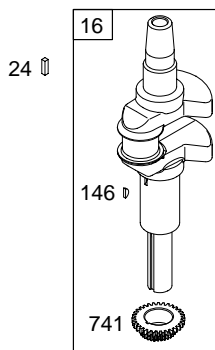

Illustrations cover a range of engines. Parts shown without corresponding text may not be used on your specific engine.
3342-3 Assemblies include all parts shown in frames. 02/14/2005