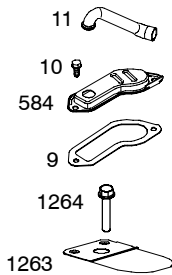

### TABLE OF CONTENTS

Air Cleaner/Blower Housing .....	6
Alternator .....	9
Camshaft .....	3
Carburetor .....	5
Controls .....	8
Crankcase Cover/Sump .....	2
Crankshaft .....	3
Cylinder .....	2
Cylinder Head .....	4
Electric Starter .....	7
Exhaust System .....	6
Flywheel .....	7
Fuel System .....	8
Ignition .....	8
Kit/Gasket Sets - Carburetor .....	5
Kit/Gasket Sets - Engine .....	4
Kit/Gasket Sets - Valve .....	4
Lubrication .....	3
Piston .....	3
Rewind Starter .....	7
Fuel System .....	8

# 212900

- 1019 LABEL KIT
- 1058 OWNER'S MANUAL
- 1330 REPAIR MANUAL

24 ⑈

5704-3 *Illustrations cover a range of engines. Parts shown without corresponding text may not be used on your specific engine.* Assemblies include all parts shown in frames. 09/22/2004