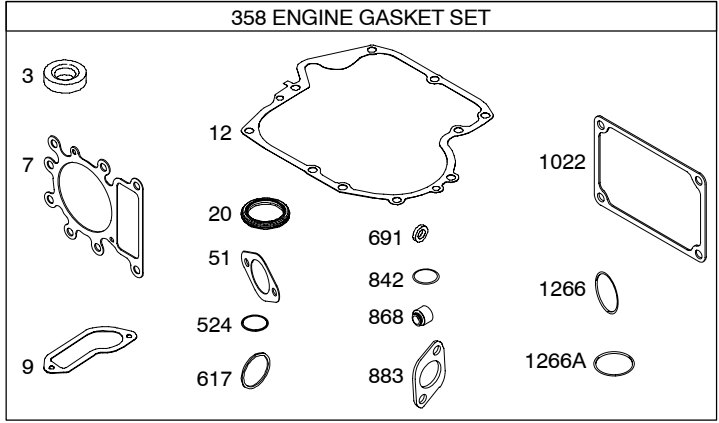

# 212900

- 1019 LABEL KIT
- 1058 OWNER'S MANUAL
- 1330 REPAIR MANUAL

24 ⑈

5704-3 *Illustrations cover a range of engines. Parts shown without corresponding text may not be used on your specific engine.* Assemblies include all parts shown in frames. 09/22/2004

# 212900

Illustrations cover a range of engines. Parts shown without corresponding text may not be used on your specific engine.  
 5704-4 Assemblies include all parts shown in frames. 09/22/2004

Illustrations cover a range of engines. Parts shown without corresponding text may not be used on your specific engine.

# 212900

1036 EMISSION LABEL

Illustrations cover a range of engines. Parts shown without corresponding text may not be used on your specific engine.  
5704-6 Assemblies include all parts shown in frames.