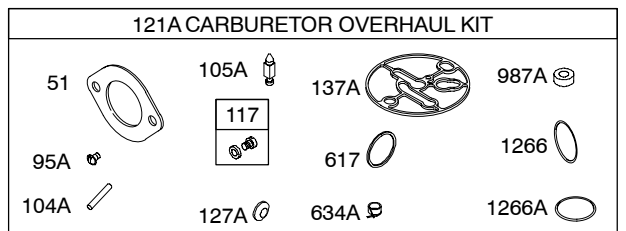

Illustrations cover a range of engines. Parts shown without corresponding text may not be used on your specific engine.