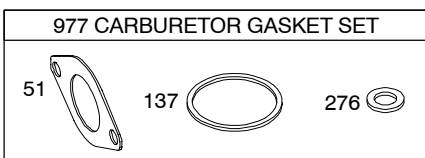

Illustrations cover a range of engines. Parts shown without corresponding text may not be used on your specific engine.