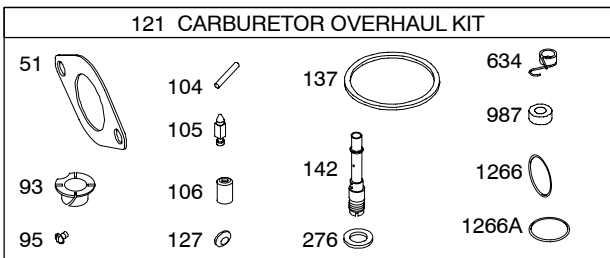

Illustrations cover a range of engines. Parts shown without corresponding text may not be used on your specific engine.