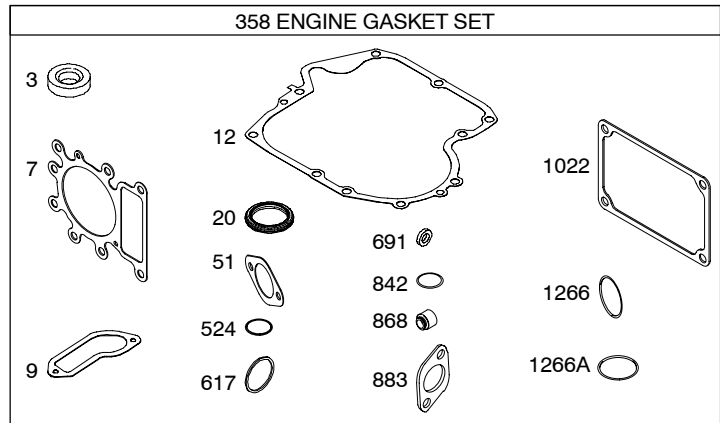

Illustrated Parts List

Model Series

212800

TYPE NUMBER
0110.

TABLE OF CONTENTS

Air Cleaner/Blower Housing 6

Camshaft 3

Carburetor 5

212800

1019 LABEL KIT

1058 OWNER'S MANUAL

1330 REPAIR MANUAL

Illustrations cover a range of engines. Parts shown without corresponding text may not be used on your specific engine.

Illustrations cover a range of engines. Parts shown without corresponding text may not be used on your specific engine.
5878-3 Assemblies include all parts shown in frames. 09/22/2004

212800

Illustrations cover a range of engines. Parts shown without corresponding text may not be used on your specific engine.

5878-4

Assemblies include all parts shown in frames.

09/22/2004

Illustrations cover a range of engines. Parts shown without corresponding text may not be used on your specific engine.

212800

1036 EMISSION LABEL

Illustrations cover a range of engines. Parts shown without corresponding text may not be used on your specific engine.

5878-6

Assemblies include all parts shown in frames.

09/22/2004