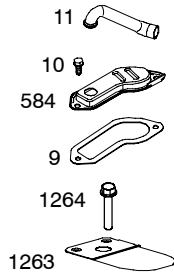

Illustrated Parts List

Model Series

212800

TYPE NUMBER
0110.

TABLE OF CONTENTS

Air Cleaner/Blower Housing 6

Camshaft 3

Carburetor 5

Controls 8

Crankcase Cover/Sump 2

Crankshaft 3

Cylinder 2

Cylinder Head 4

Exhaust System 6

Flywheel 7

Fuel System 8

212800

1019 LABEL KIT

1058 OWNER'S MANUAL

1330 REPAIR MANUAL

Illustrations cover a range of engines. Parts shown without corresponding text may not be used on your specific engine.

Illustrations cover a range of engines. Parts shown without corresponding text may not be used on your specific engine.
5878-3 Assemblies include all parts shown in frames. 09/22/2004