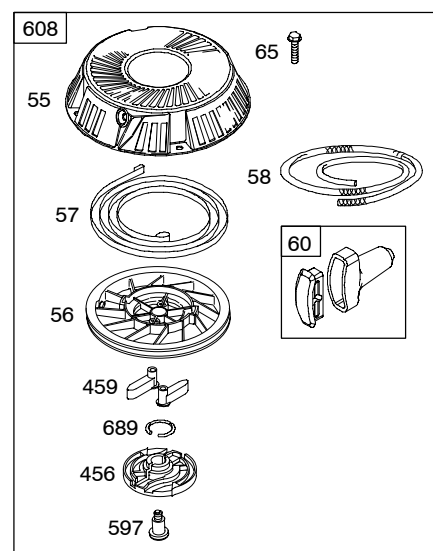

212700

1036 EMISSION LABEL

- 305A
- 305

823

5492-6 *Illustrations cover a range of engines. Parts shown without corresponding text may not be used on your specific engine.* Assemblies include all parts shown in frames. 09/22/2004

Illustrations cover a range of engines. Parts shown without corresponding text may not be used on your specific engine.
 5492-7 Assemblies include all parts shown in frames. 09/22/2004

212700

Illustrations cover a range of engines. Parts shown without corresponding text may not be used on your specific engine.

5492-8

Assemblies include all parts shown in frames.

09/22/2004

NOTE: All stators use a No. 1119 mounting screw. 

NOTE: The proper flywheel part number and/or the alternator magnet size will determine the alternator type or output. See repair instruction manual for additional information.