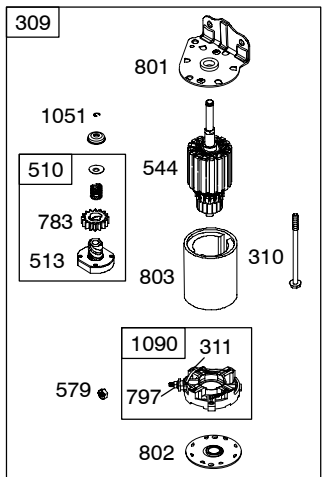

212700

1036 EMISSION LABEL

- 305A
- 305

823

5492-6 *Illustrations cover a range of engines. Parts shown without corresponding text may not be used on your specific engine.* Assemblies include all parts shown in frames. 09/22/2004

Illustrations cover a range of engines. Parts shown without corresponding text may not be used on your specific engine.
 5492-7 Assemblies include all parts shown in frames. 09/22/2004

212700

Illustrations cover a range of engines. Parts shown without corresponding text may not be used on your specific engine.

5492-8

Assemblies include all parts shown in frames.

09/22/2004

NOTE: All stators use a No. 1119 mounting screw. 

NOTE: The proper flywheel part number and/or the alternator magnet size will determine the alternator type or output. See repair instruction manual for additional information.