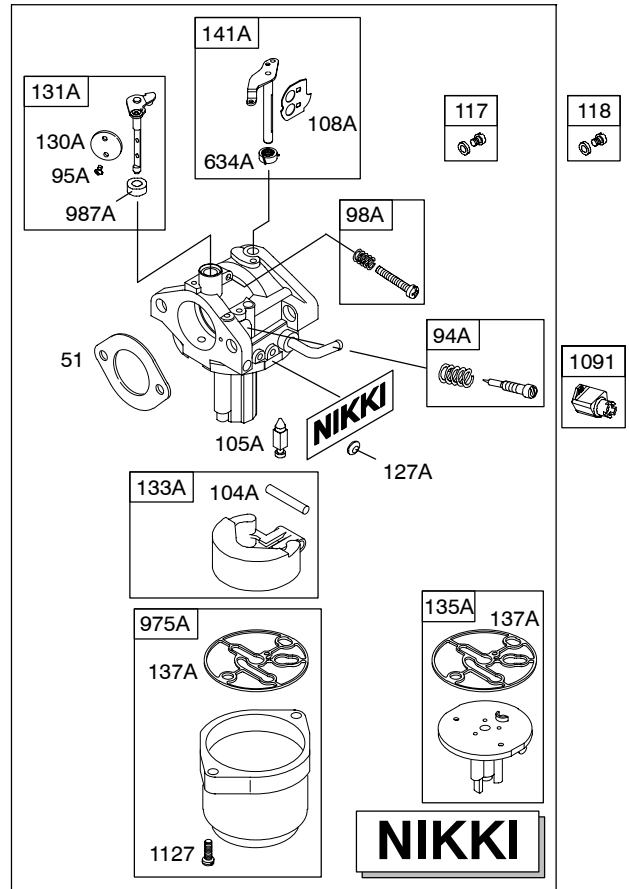

Illustrated Parts List

Model Series

210700

TYPE NUMBER
0117.

TABLE OF CONTENTS

Air Cleaner/Blower Housing 6

Camshaft 3

Carburetor 5

210700

- 1019 LABEL KIT
- 1058 OWNER'S MANUAL
- 1330 REPAIR MANUAL

5491-2 *Illustrations cover a range of engines. Parts shown without corresponding text may not be used on your specific engine.* Assemblies include all parts shown in frames. 09/21/2004

Illustrations cover a range of engines. Parts shown without corresponding text may not be used on your specific engine.
5491-3 Assemblies include all parts shown in frames. 09/21/2004

210700

Illustrations cover a range of engines. Parts shown without corresponding text may not be used on your specific engine.