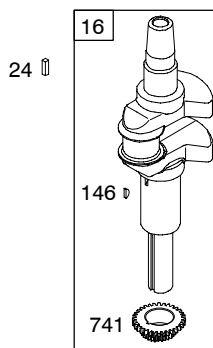

Illustrations cover a range of engines. Parts shown without corresponding text may not be used on your specific engine.
5491-3 Assemblies include all parts shown in frames. 09/21/2004