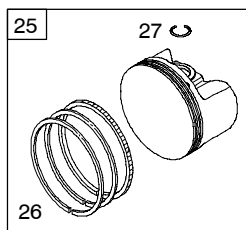

Illustrations cover a range of engines. Parts shown without corresponding text may not be used on your specific engine.
5491-3 Assemblies include all parts shown in frames. 09/21/2004