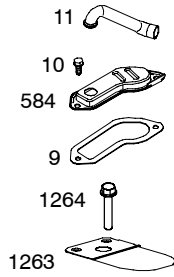

210700

- 1019 LABEL KIT
- 1058 OWNER'S MANUAL
- 1330 REPAIR MANUAL