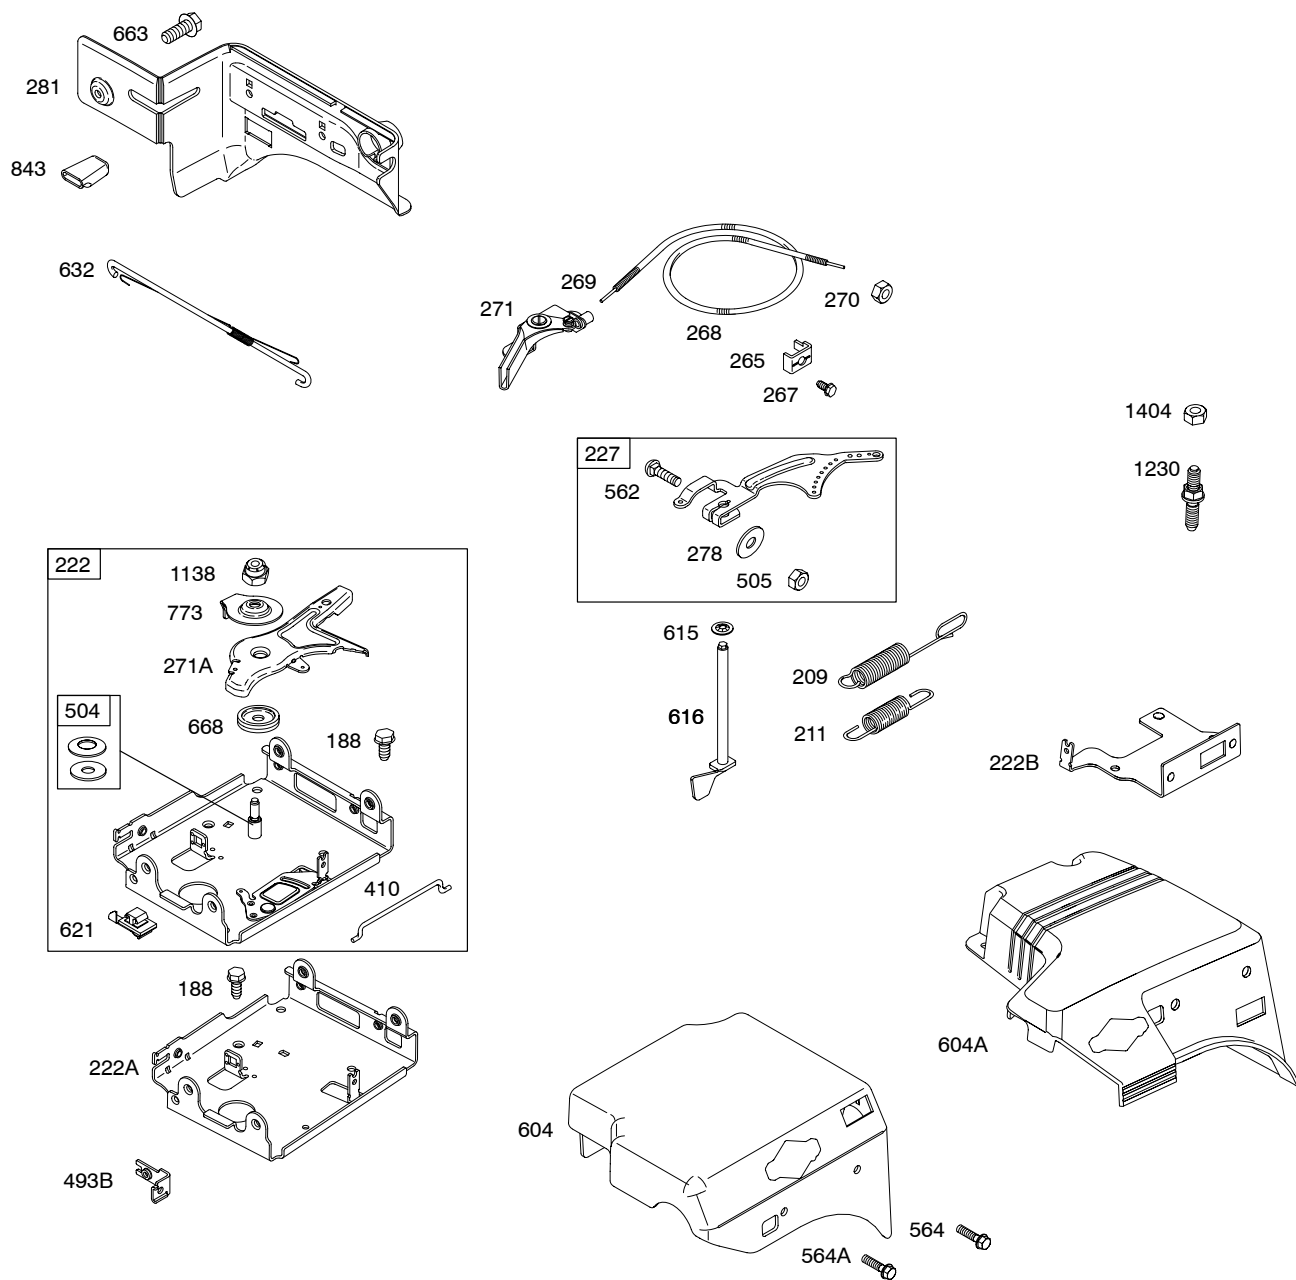

205400

6359-8 *Illustrations cover a range of engines. Parts shown without corresponding text are not used on this engine.* Assemblies include all parts shown in frames. 10/25/2005