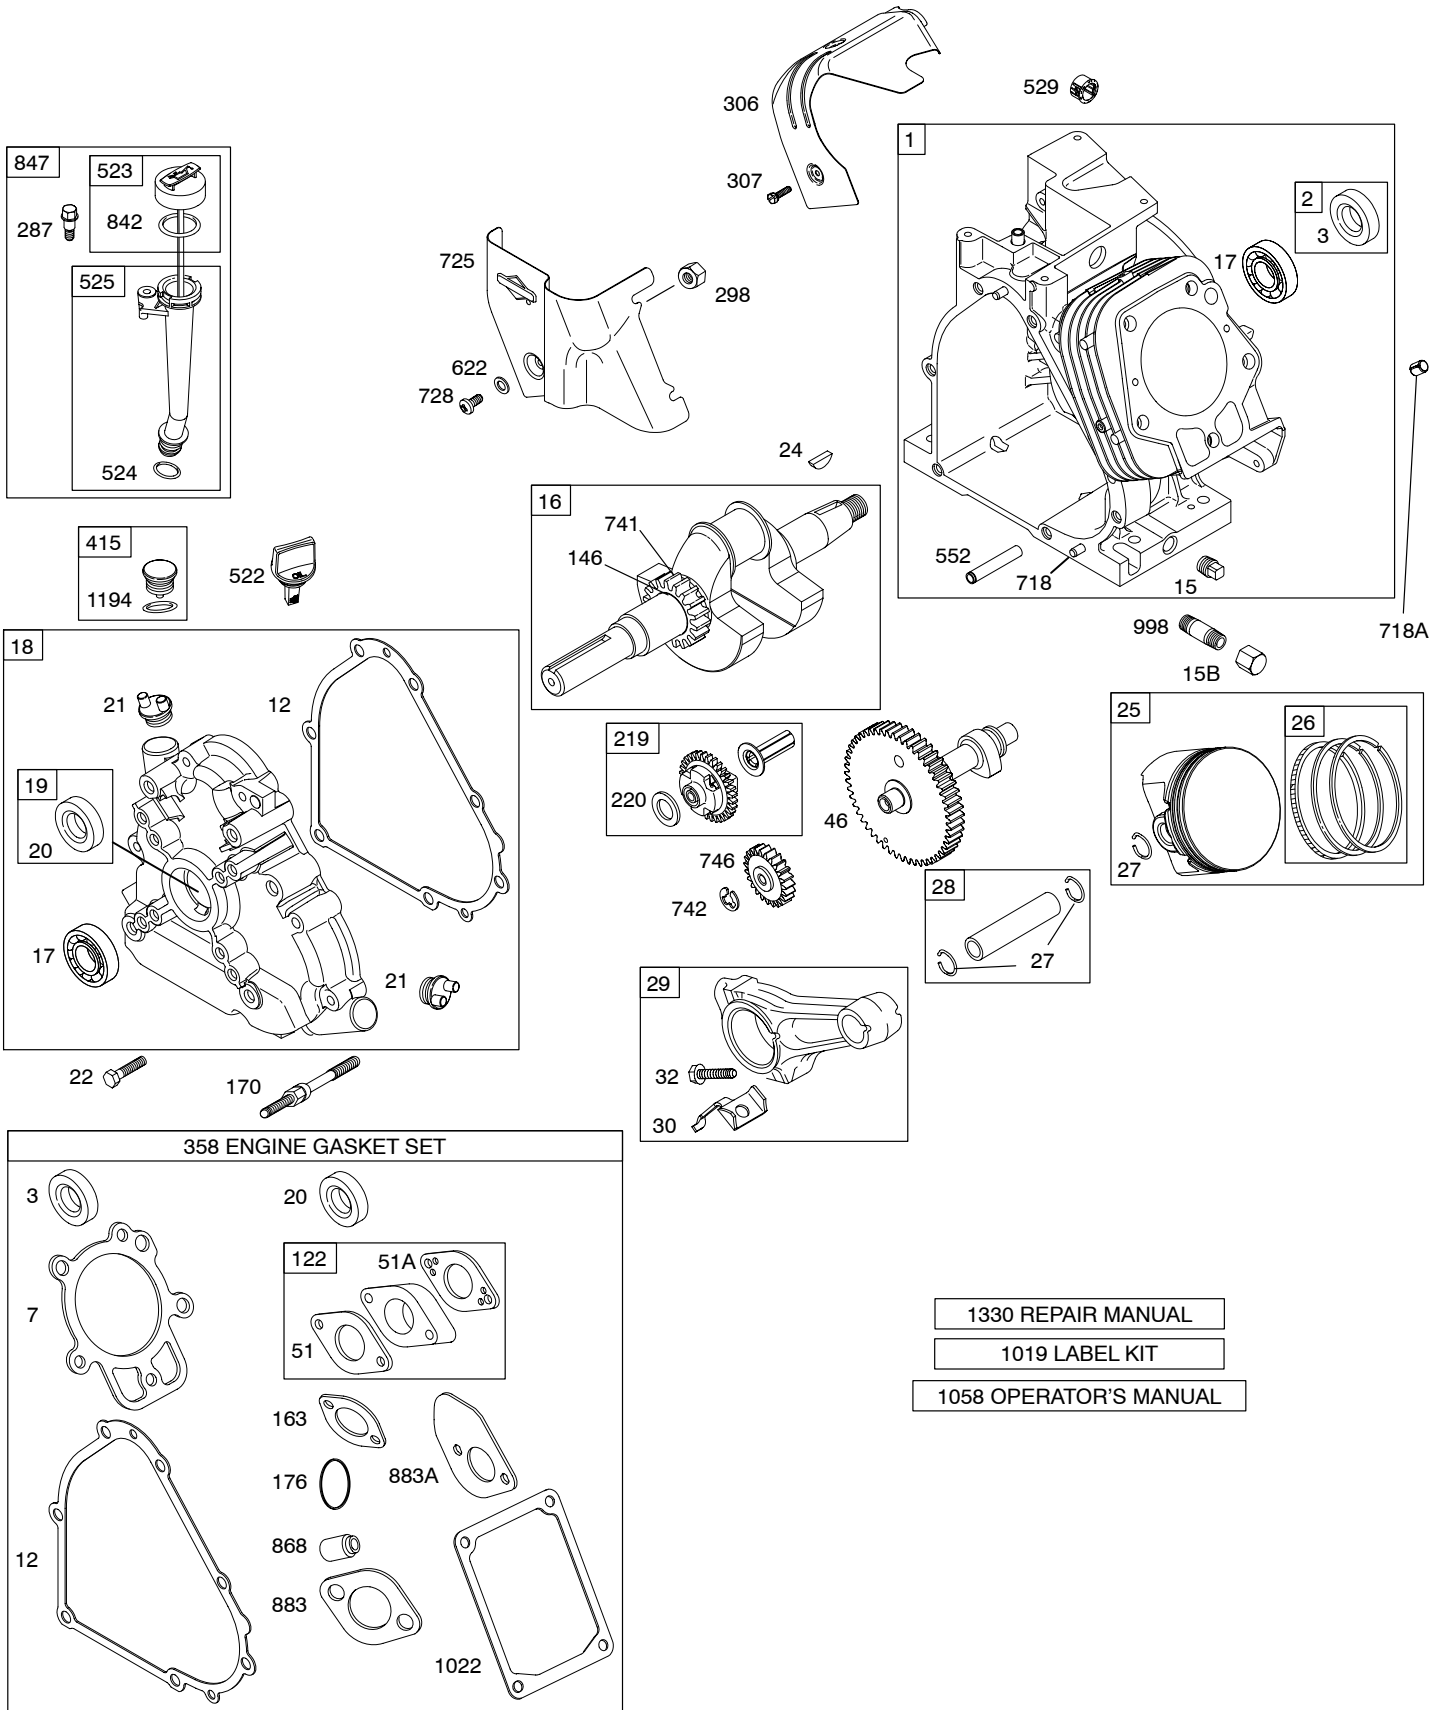

205400

- 1330 REPAIR MANUAL
- 1019 LABEL KIT
- 1058 OPERATOR'S MANUAL

Illustrations cover a range of engines. Parts shown without corresponding text are not used on this engine.
6359-2 Assemblies include all parts shown in frames. **10/25/2005**