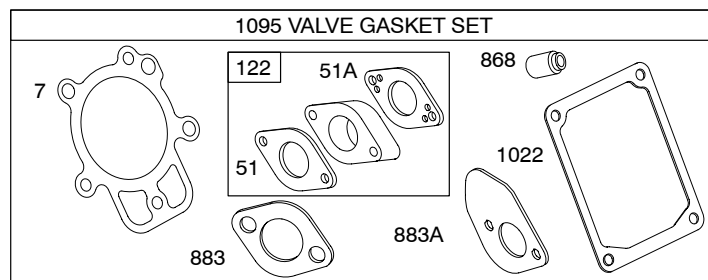

Illustrations cover a range of engines. Parts shown without corresponding text are not used on this engine.
6359-3 Assemblies include all parts shown in frames. 10/25/2005