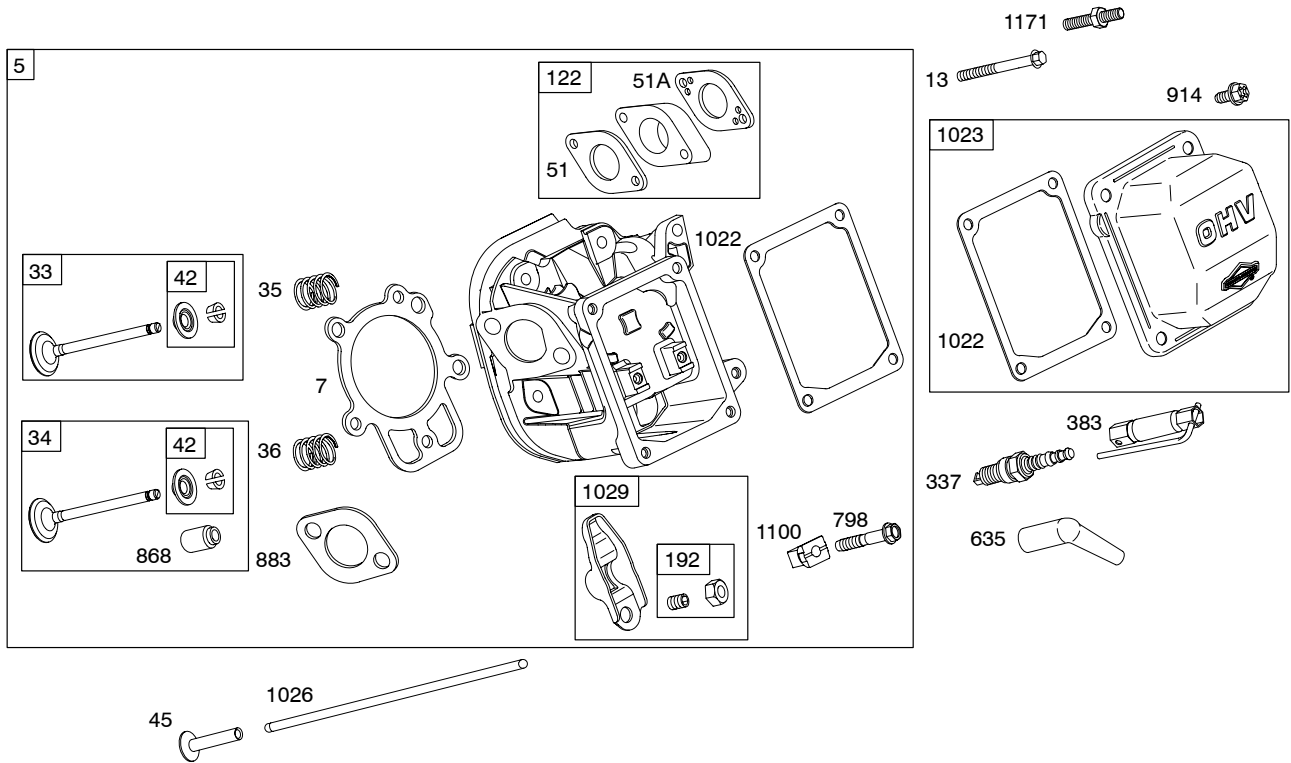

Illustrations cover a range of engines. Parts shown without corresponding text are not used on this engine.
6359-3 Assemblies include all parts shown in frames. 10/25/2005