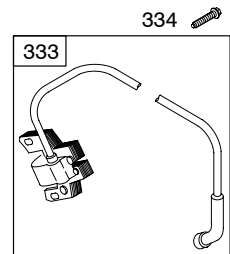

Illustrations cover a range of engines. Parts shown without corresponding text are not used on this engine.