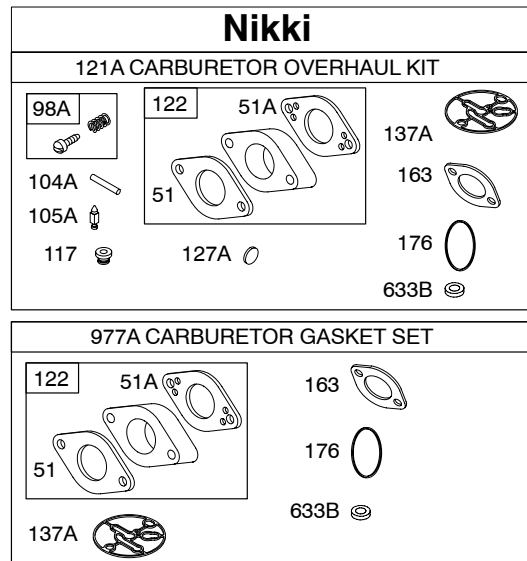

Illustrations cover a range of engines. Parts shown without corresponding text are not used on this engine.
6359-5 Assemblies include all parts shown in frames. 10/25/2005