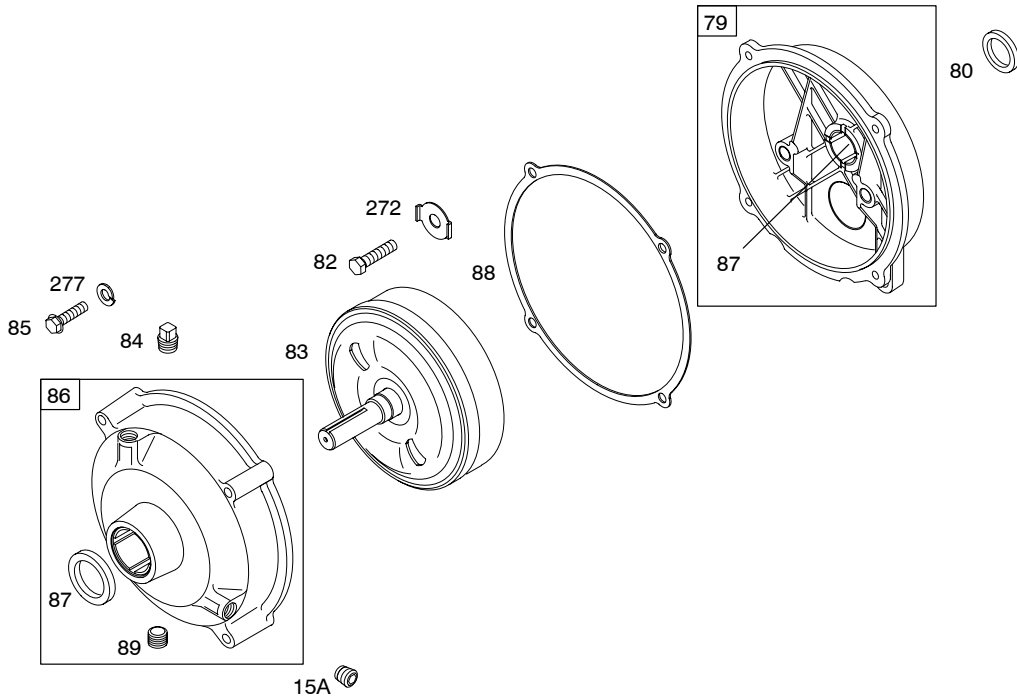

1036 EMISSION LABEL

6359-7 **Illustrations cover a range of engines. Parts shown without corresponding text are not used on this engine.** Assemblies include all parts shown in frames. 10/25/2005