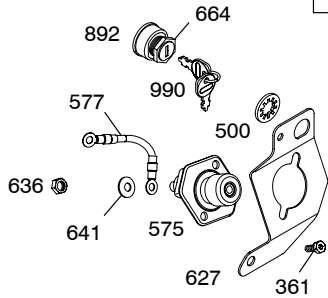

6359-8 *Illustrations cover a range of engines. Parts shown without corresponding text are not used on this engine.* Assemblies include all parts shown in frames. 10/25/2005

Illustrations cover a range of engines. Parts shown without corresponding text are not used on this engine.

205400

DC ONLY		10 - 16 AMP	
474A		474D	
<p>NOTE: All stators use a No. 1119 mounting screw. </p> <p>NOTE: The proper flywheel part number and/or the alternator magnet size will determine the alternator type or output. See repair instruction manual for additional information.</p>			<p>526 </p> <p>501 </p>