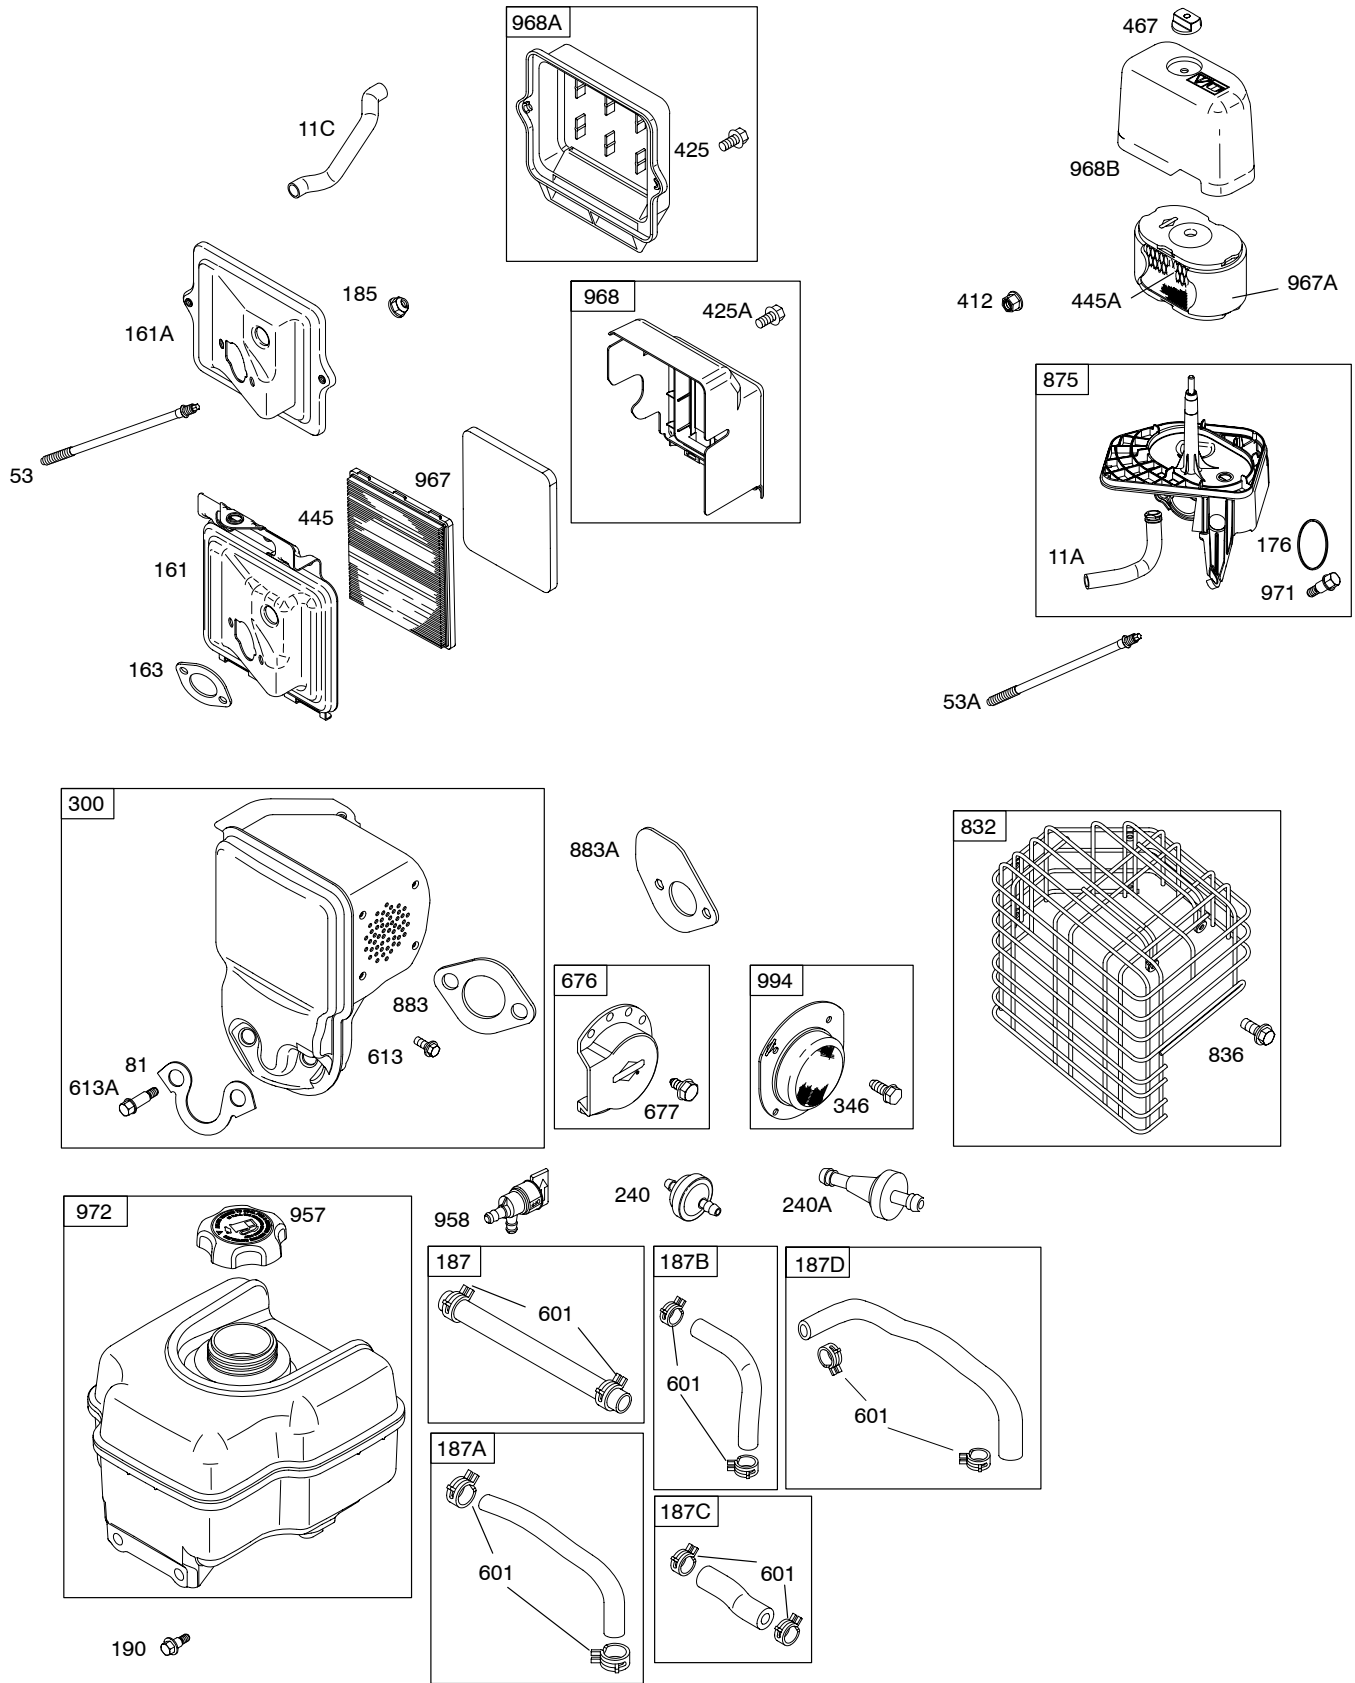

205400

Illustrations cover a range of engines. Parts shown without corresponding text are not used on this engine.
6359-6 Assemblies include all parts shown in frames. **10/25/2005**