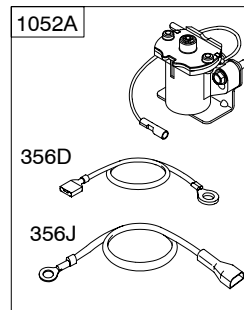

Illustrations cover a range of engines. Parts shown without corresponding text are not used on this engine.