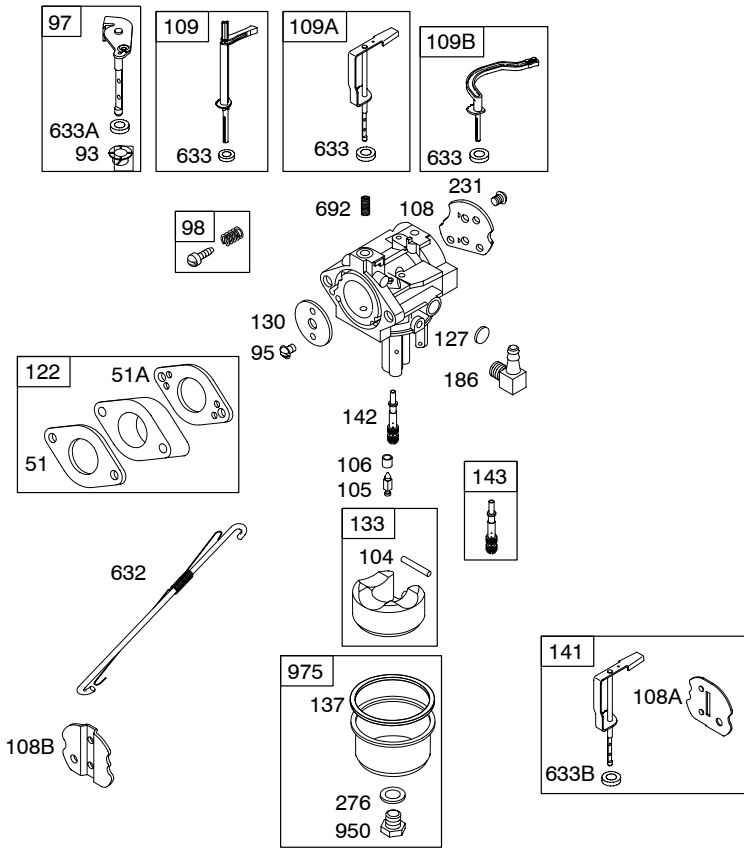

205400

Walbro		
121 CARBURETOR OVERHAUL KIT		
93	122 51A	163
98	51	176
104	127	276
105	137	633
106		633A

977 CARBURETOR GASKET SET		
93	137	276
122 51A	163	633
51	176	633A

Illustrations cover a range of engines. Parts shown without corresponding text are not used on this engine.
6359-4 Assemblies include all parts shown in frames. 10/25/2005