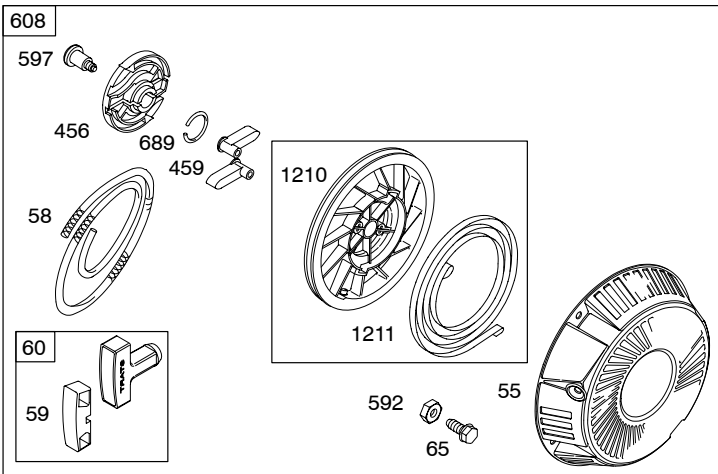

1036 EMISSION LABEL

6359-7 **Illustrations cover a range of engines. Parts shown without corresponding text are not used on this engine.** Assemblies include all parts shown in frames. 10/25/2005