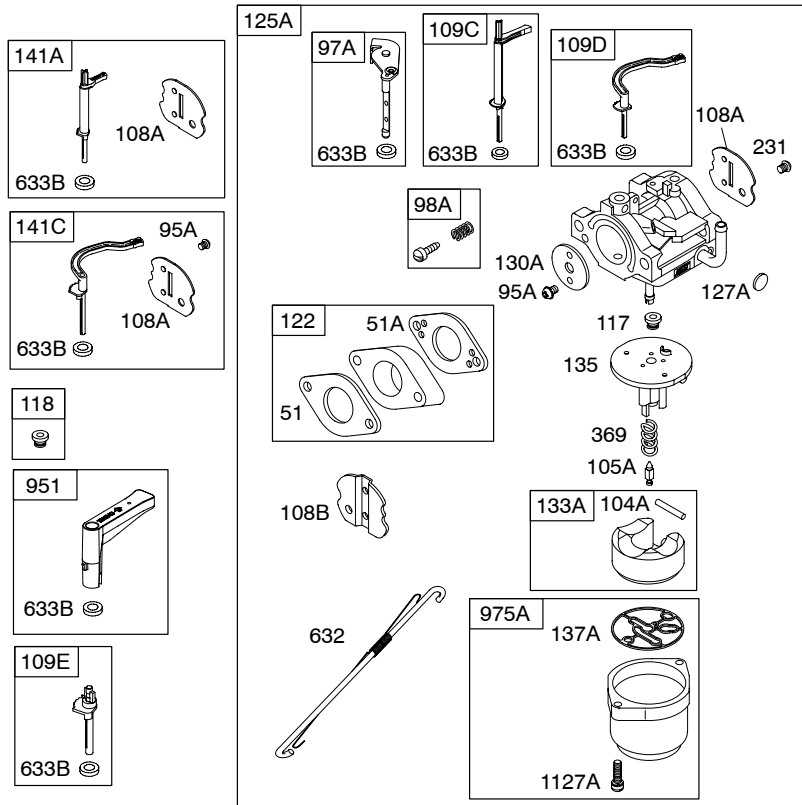

Illustrated Parts List

Model Series

205400

TYPE NUMBERS
0035 through 0299.

TABLE OF CONTENTS

Air Cleaner	6
Alternator	10
Blower Housing/Shrouds	7
Camshaft	2
Carburetor (Walbro)	4
Carburetor (Nikki)	5
Controls	8
Crankcase Cover	2
Crankshaft	2
Cylinder	2
Cylinder Head	3
Electric Starter	9
Exhaust System	6
Flywheel	7
Fuel Supply	6
Gear Reducer	7
Governor Spring	8
Ignition	9
Kit/Gasket Sets-Carburetor (Walbro) ..	4
Kit/Gasket Sets-Carburetor (Nikki) ..	5
Kit/Gasket Sets-Engine	2
Kit/Gasket Sets-Valves	3
Lubrication	2
Piston, Rings, Connecting Rod	2
Rewind Starter	7
Valves	3

205400

- 1330 REPAIR MANUAL
- 1019 LABEL KIT
- 1058 OPERATOR'S MANUAL

Illustrations cover a range of engines. Parts shown without corresponding text are not used on this engine.
6359-2 Assemblies include all parts shown in frames. **10/25/2005**

Illustrations cover a range of engines. Parts shown without corresponding text are not used on this engine.
 6359-3 Assemblies include all parts shown in frames. 10/25/2005

205400

Walbro		
121 CARBURETOR OVERHAUL KIT		
93	122 51A	163
98	51	176
104	127	276
105	137	633
106		633A

977 CARBURETOR GASKET SET		
93	137	276
122 51A	163	633
51	176	633A

Illustrations cover a range of engines. Parts shown without corresponding text are not used on this engine.
 6359-4 Assemblies include all parts shown in frames. 10/25/2005