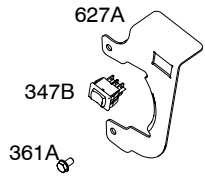

205400

DC ONLY		10 - 16 AMP	
474A		474D	
<p>NOTE: All stators use a No. 1119 mounting screw. </p> <p>NOTE: The proper flywheel part number and/or the alternator magnet size will determine the alternator type or output. See repair instruction manual for additional information.</p>			<p>526 </p> <p>501 </p>