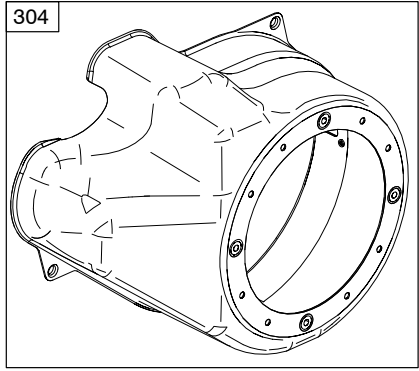

1036 EMISSION LABEL

6359-7 **Illustrations cover a range of engines. Parts shown without corresponding text are not used on this engine.** Assemblies include all parts shown in frames. 10/25/2005