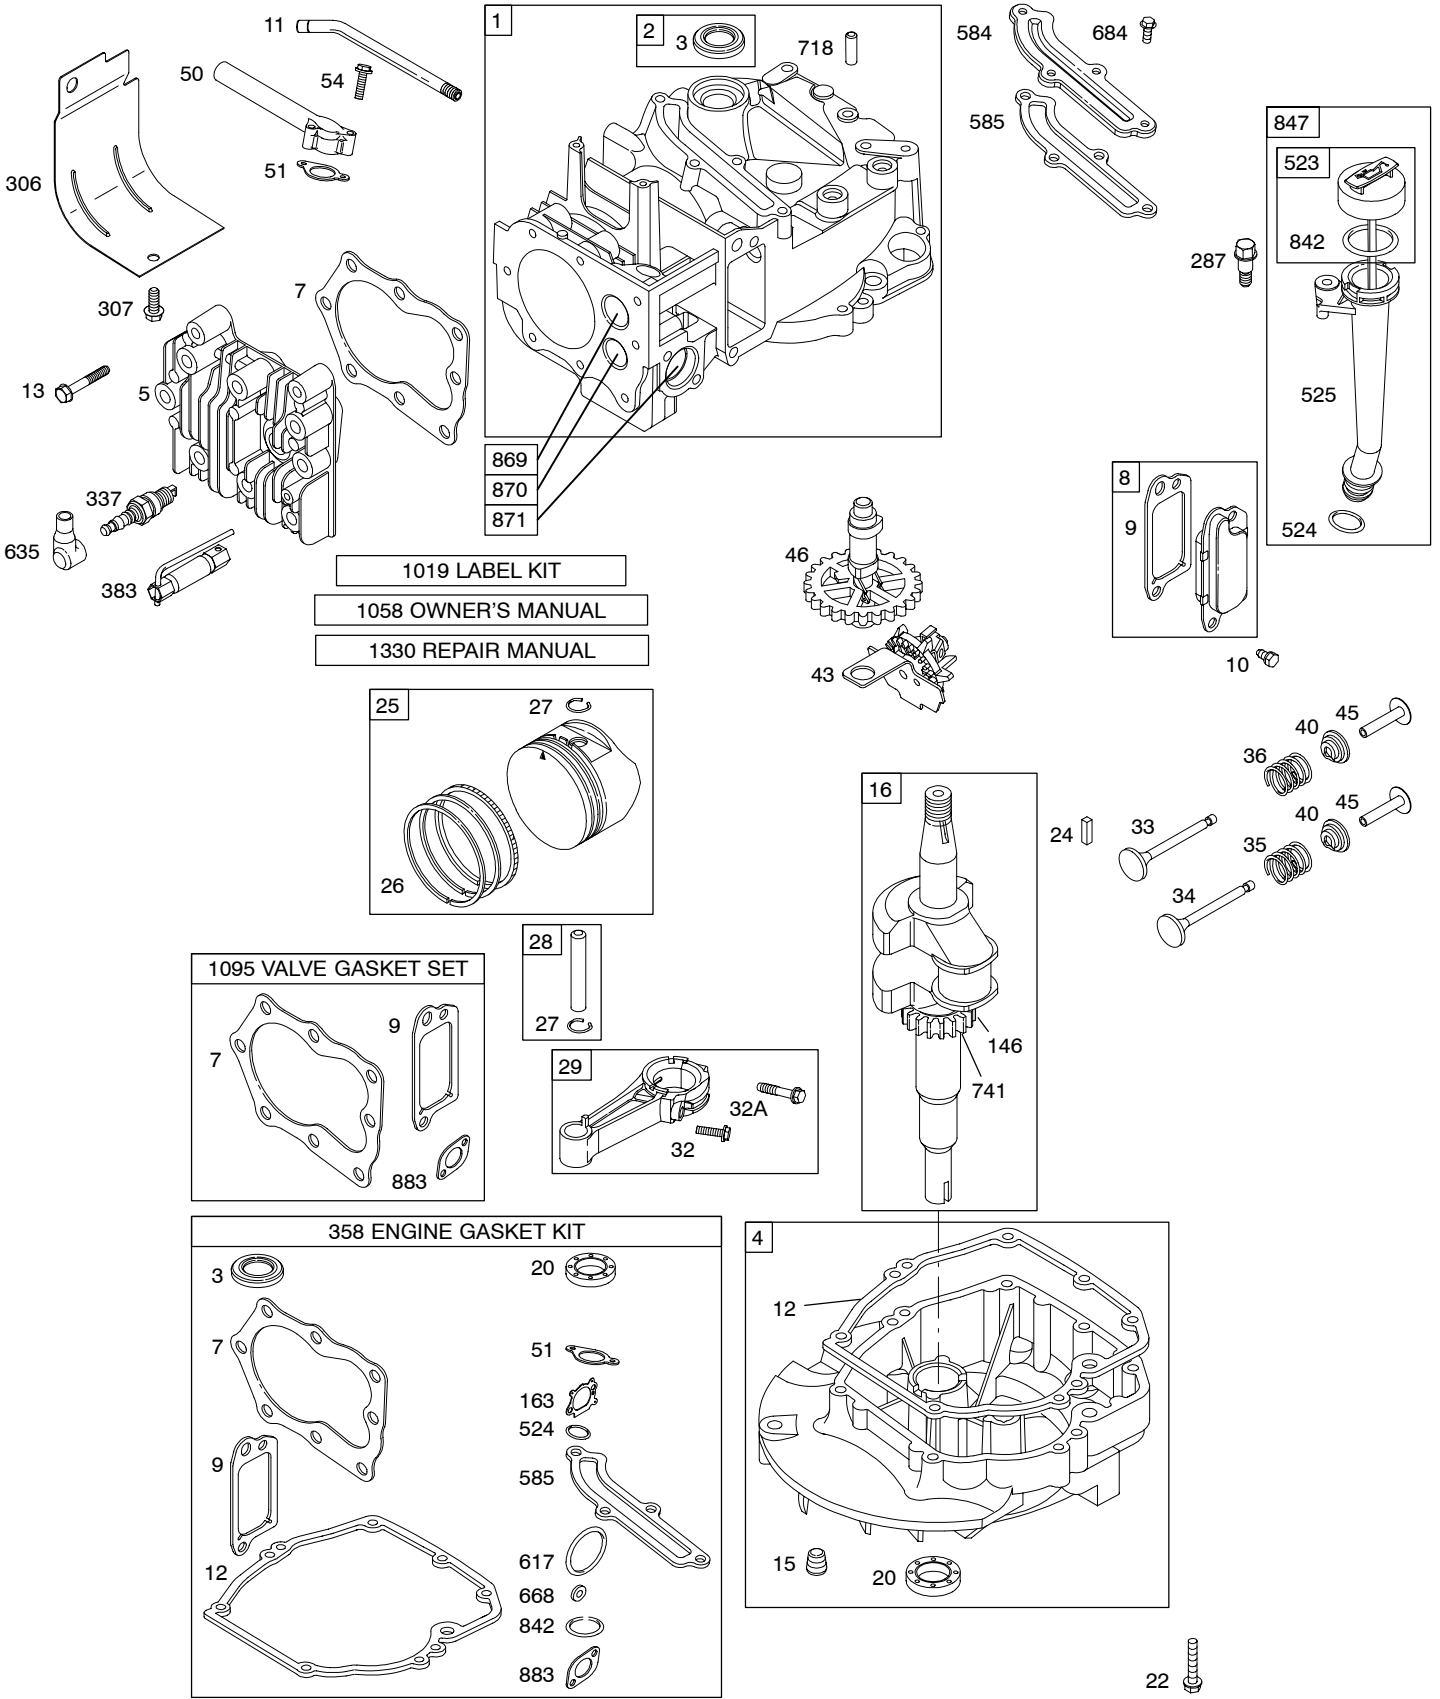

12Z800

Illustrations cover a range of engines. Parts shown without corresponding text may not be used on your specific engine.
6745-2 Assemblies include all parts shown in frames. 10/05/2005