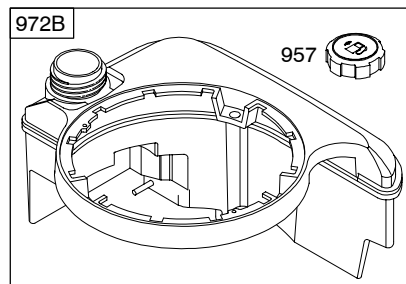

Illustrations cover a range of engines. Parts shown without corresponding text may not be used on your specific engine.
6745-3 Assemblies include all parts shown in frames. 10/05/2005