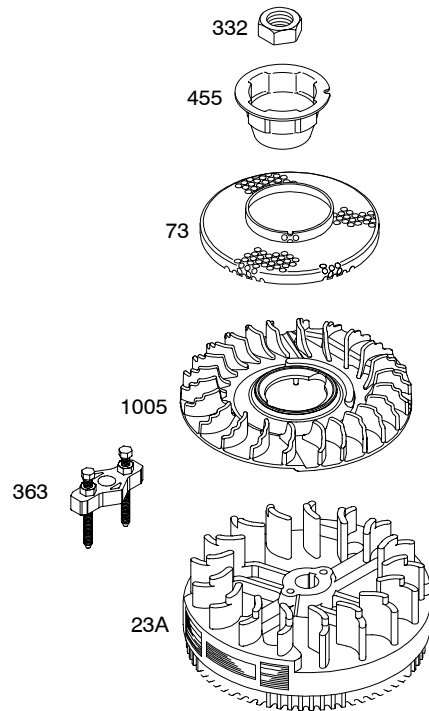

6745-5 *Illustrations cover a range of engines. Parts shown without corresponding text may not be used on your specific engine.* Assemblies include all parts shown in frames. 10/05/2005

12Z800

REF. NO.	PART NO.	DESCRIPTION	REF. NO.	PART NO.	DESCRIPTION	REF. NO.	PART NO.	DESCRIPTION
1	697322	Cylinder Assembly	26	790360	Ring Set (Standard) (Used After Code Date 04031400).	73	691222	Screen-Rotating
2	399269	Kit-Bushing/Seal (Magneto Side)				78	691108	Screw (Flywheel Guard)
3	*299819	Seal-Oil (Magneto Side)				81	691740	Lock-Muffler Screw
4	493279	Sump-Engine				95	691636	Screw (Throttle Valve)
5	691160	Head-Cylinder				97	696565	Shaft-Throttle
7	*Ø692249	Gasket-Cylinder Head				104	●691242	Pin-Float Hinge
8	695250	Breather Assembly				117	498978	Jet-Main (Standard)
9	*Ø272481	Gasket-Breather				118	497466	Jet-Main (High Altitude)
10	691125	Screw (Breather Assembly)				121	498260	Kit-Carburetor Overhaul
11	691781	Tube-Breather				125	498170	Carburetor
12	*692232	Gasket-Crankcase				127	●694468	Plug-Welch (3/8" Diameter)
13	690912	Screw (Cylinder Head)				130	696564	Valve-Throttle
15	691680	Plug-Oil Drain (Square Socket)				133	398187	Float-Carburetor
16	691451	Crankshaft				134	●398188	Kit-Needle/Seat
20	*399781	Seal-Oil (PTO Side)				137	●●693981	Gasket-Float Bowl
22	691092	Screw (Crankcase Cover/Sump)	27	691866	Lock-Piston Pin	146	690979	Key-Timing
23A	691992	Flywheel	28	499423	Pin-Piston (Standard)	159	691753	Bracket-Air Cleaner Primer
24	222698	Key-Flywheel	29	499424	Rod-Connecting (Standard)	163	●●272653	Gasket-Air Cleaner
25	790359	Piston Assembly (Standard) (Used After Code Date 04031400).	32	691664	Screw (Connecting Rod)	187	791766	Line-Fuel (Cut to Required Length) (Used After Code Date 05063000).
		----- Note -----	32A	695759	Screw (Connecting Rod)			----- Note -----
		499429 Piston Assembly (Standard) (Used Before Code Date 04031500).	33	262651	Valve-Exhaust			691050 Line-Fuel (Cut to Required Length) (Used Before Code Date 05070100).
		499430 Piston Assembly (.010" Oversize)	34	262652	Valve-Intake	188	690877	Screw (Control Bracket)
		791326 Piston Assembly (.020" Oversize) (Used After Code Date 04102100).	35	691270	Spring-Valve (Intake)	190	690940	Screw (Fuel Tank)
		697341 Piston Assembly (.020" Oversize) (Used Before Code Date 04102200).	36	691270	Spring-Valve (Exhaust)	202	691829	Link-Mechanical Governor
		499432 Piston Assembly (.030" Oversize)	37	694086	Guard-Flywheel	209B	691291	Spring-Governor (Red)
			40	692194	Retainer-Valve	222	790143	Bracket-Control (Remote/Manual Friction) (Primer)
			43	691997	Slinger-Governor/Oil	227	690783	Lever-Governor Control
			45	690548	Tappet-Valve	265	690798	Clamp-Casing
			46	691449	Camshaft	267	691044	Screw (Casing Clamp)
			50	497465	Manifold-Intake			
			51	*272199	Gasket-Intake			
			54	691650	Screw (Intake Manifold)			
			55	691421	Housing-Rewind Starter			
			58	697316	Rope-Starter (Cut To Required Length)			
			60	281434	Grip-Starter Rope			
			65	690837	Screw (Rewind Starter)			

★ Included in Engine Gasket Set-Ref. No.358.

● Included in Carburetor Overhaul Kit-Ref. No. 121.

◆ Included in Carburetor Gasket Set-Ref. No. 977.

Ø Included in Valve Gasket Set-Ref. No 1095.

Illustrations cover a range of engines. Parts shown without corresponding text may not be used on your specific engine.