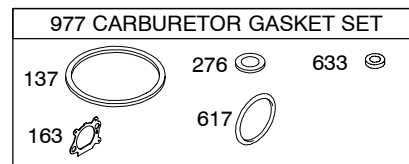

Illustrations cover a range of engines. Parts shown without corresponding text may not be used on your specific engine.
6745-3 Assemblies include all parts shown in frames. 10/05/2005