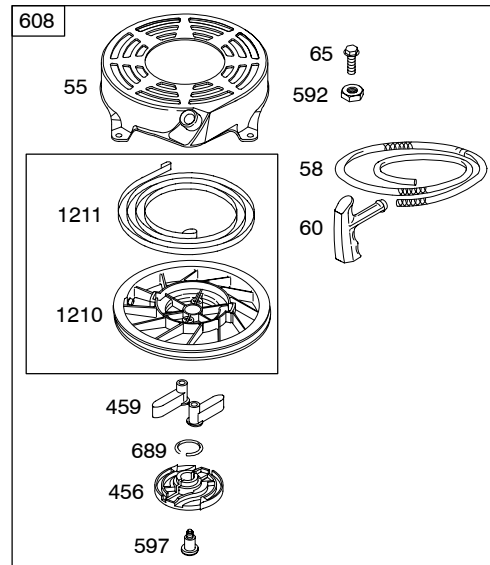

6745-5 *Illustrations cover a range of engines. Parts shown without corresponding text may not be used on your specific engine.* Assemblies include all parts shown in frames. 10/05/2005

12Z800

REF. NO.	PART NO.	DESCRIPTION	REF. NO.	PART NO.	DESCRIPTION	REF. NO.	PART NO.	DESCRIPTION
1	697322	Cylinder Assembly	26	790360	Ring Set (Standard) (Used After Code Date 04031400).	73	691222	Screen-Rotating
2	399269	Kit-Bushing/Seal (Magneto Side)				78	691108	Screw (Flywheel Guard)
3	*299819	Seal-Oil (Magneto Side)				81	691740	Lock-Muffler Screw
4	493279	Sump-Engine				95	691636	Screw (Throttle Valve)
5	691160	Head-Cylinder				97	696565	Shaft-Throttle
7	*Ø692249	Gasket-Cylinder Head				104	●691242	Pin-Float Hinge
8	695250	Breather Assembly				117	498978	Jet-Main (Standard)
9	*Ø272481	Gasket-Breather				118	497466	Jet-Main (High Altitude)
10	691125	Screw (Breather Assembly)				121	498260	Kit-Carburetor Overhaul
11	691781	Tube-Breather				125	498170	Carburetor
12	*692232	Gasket-Crankcase				127	●694468	Plug-Welch (3/8" Diameter)
13	690912	Screw (Cylinder Head)				130	696564	Valve-Throttle
15	691680	Plug-Oil Drain (Square Socket)				133	398187	Float-Carburetor
16	691451	Crankshaft				134	●398188	Kit-Needle/Seat
20	*399781	Seal-Oil (PTO Side)				137	●●693981	Gasket-Float Bowl
22	691092	Screw (Crankcase Cover/Sump)	27	691866	Lock-Piston Pin	146	690979	Key-Timing
23A	691992	Flywheel	28	499423	Pin-Piston (Standard)	159	691753	Bracket-Air Cleaner Primer
24	222698	Key-Flywheel	29	499424	Rod-Connecting (Standard)	163	●●272653	Gasket-Air Cleaner
25	790359	Piston Assembly (Standard) (Used After Code Date 04031400).	32	691664	Screw (Connecting Rod)	187	791766	Line-Fuel (Cut to Required Length) (Used After Code Date 05063000).
		----- Note -----	32A	695759	Screw (Connecting Rod)			----- Note -----
		499429 Piston Assembly (Standard) (Used Before Code Date 04031500).	33	262651	Valve-Exhaust			691050 Line-Fuel (Cut to Required Length) (Used Before Code Date 05070100).
		499430 Piston Assembly (.010" Oversize)	34	262652	Valve-Intake	188	690877	Screw (Control Bracket)
		791326 Piston Assembly (.020" Oversize) (Used After Code Date 04102100).	35	691270	Spring-Valve (Intake)	190	690940	Screw (Fuel Tank)
		697341 Piston Assembly (.020" Oversize) (Used Before Code Date 04102200).	36	691270	Spring-Valve (Exhaust)	202	691829	Link-Mechanical Governor
		499432 Piston Assembly (.030" Oversize)	37	694086	Guard-Flywheel	209B	691291	Spring-Governor (Red)
			40	692194	Retainer-Valve	222	790143	Bracket-Control (Remote/Manual Friction) (Primer)
			43	691997	Slinger-Governor/Oil	227	690783	Lever-Governor Control
			45	690548	Tappet-Valve	265	690798	Clamp-Casing
			46	691449	Camshaft	267	691044	Screw (Casing Clamp)
			50	497465	Manifold-Intake			
			51	*272199	Gasket-Intake			
			54	691650	Screw (Intake Manifold)			
			55	691421	Housing-Rewind Starter			
			58	697316	Rope-Starter (Cut To Required Length)			
			60	281434	Grip-Starter Rope			
			65	690837	Screw (Rewind Starter)			

★ Included in Engine Gasket Set-Ref. No.358.

● Included in Carburetor Overhaul Kit-Ref. No. 121.

◆ Included in Carburetor Gasket Set-Ref. No. 977.

Ø Included in Valve Gasket Set-Ref. No 1095.

Illustrations cover a range of engines. Parts shown without corresponding text may not be used on your specific engine.