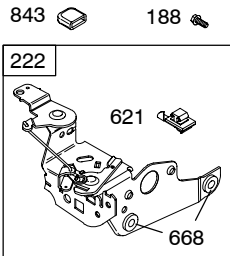

12Z800

Illustrations cover a range of engines. Parts shown without corresponding text may not be used on your specific engine.
6745-4 Assemblies include all parts shown in frames. **10/05/2005**