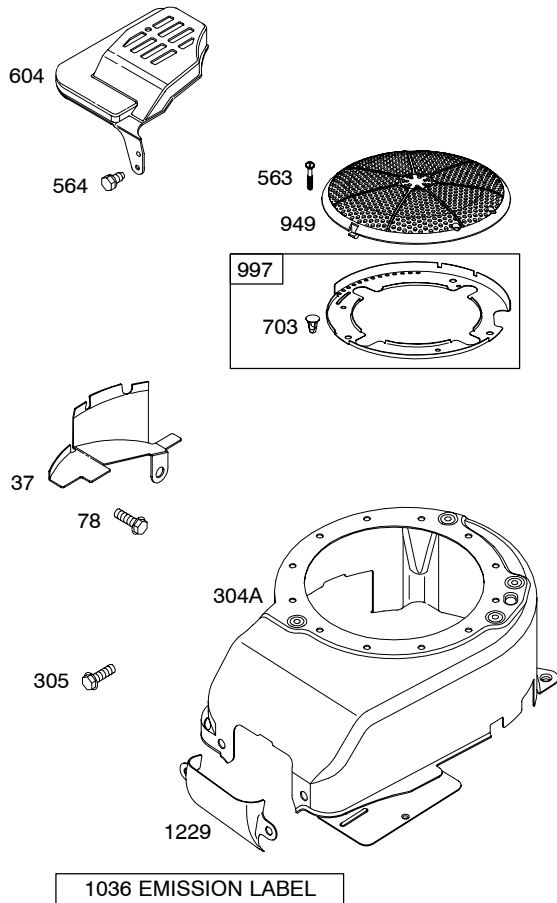

6745-5 *Illustrations cover a range of engines. Parts shown without corresponding text may not be used on your specific engine.* Assemblies include all parts shown in frames. 10/05/2005

12Z800

REF. NO.	PART NO.	DESCRIPTION	REF. NO.	PART NO.	DESCRIPTION	REF. NO.	PART NO.	DESCRIPTION
1	697322	Cylinder Assembly	26	790360	Ring Set (Standard) (Used After Code Date 04031400).	73	691222	Screen-Rotating
2	399269	Kit-Bushing/Seal (Magneto Side)				78	691108	Screw (Flywheel Guard)
3	*299819	Seal-Oil (Magneto Side)				81	691740	Lock-Muffler Screw
4	493279	Sump-Engine				95	691636	Screw (Throttle Valve)
5	691160	Head-Cylinder				97	696565	Shaft-Throttle
7	*Ø692249	Gasket-Cylinder Head				104	●691242	Pin-Float Hinge
8	695250	Breather Assembly				117	498978	Jet-Main (Standard)
9	*Ø272481	Gasket-Breather				118	497466	Jet-Main (High Altitude)
10	691125	Screw (Breather Assembly)				121	498260	Kit-Carburetor Overhaul
11	691781	Tube-Breather				125	498170	Carburetor
12	*692232	Gasket-Crankcase				127	●694468	Plug-Welch (3/8" Diameter)
13	690912	Screw (Cylinder Head)				130	696564	Valve-Throttle
15	691680	Plug-Oil Drain (Square Socket)				133	398187	Float-Carburetor
16	691451	Crankshaft				134	●398188	Kit-Needle/Seat
20	*399781	Seal-Oil (PTO Side)				137	●●693981	Gasket-Float Bowl
22	691092	Screw (Crankcase Cover/Sump)	27	691866	Lock-Piston Pin	146	690979	Key-Timing
23A	691992	Flywheel	28	499423	Pin-Piston (Standard)	159	691753	Bracket-Air Cleaner Primer
24	222698	Key-Flywheel	29	499424	Rod-Connecting (Standard)	163	●●272653	Gasket-Air Cleaner
25	790359	Piston Assembly (Standard) (Used After Code Date 04031400).	32	691664	Screw (Connecting Rod)	187	791766	Line-Fuel (Cut to Required Length) (Used After Code Date 05063000).
		----- Note -----	32A	695759	Screw (Connecting Rod)			----- Note -----
		499429 Piston Assembly (Standard) (Used Before Code Date 04031500).	33	262651	Valve-Exhaust			691050 Line-Fuel (Cut to Required Length) (Used Before Code Date 05070100).
		499430 Piston Assembly (.010" Oversize)	34	262652	Valve-Intake	188	690877	Screw (Control Bracket)
		791326 Piston Assembly (.020" Oversize) (Used After Code Date 04102100).	35	691270	Spring-Valve (Intake)	190	690940	Screw (Fuel Tank)
		697341 Piston Assembly (.020" Oversize) (Used Before Code Date 04102200).	36	691270	Spring-Valve (Exhaust)	202	691829	Link-Mechanical Governor
		499432 Piston Assembly (.030" Oversize)	37	694086	Guard-Flywheel	209B	691291	Spring-Governor (Red)
			40	692194	Retainer-Valve	222	790143	Bracket-Control (Remote/Manual Friction) (Primer)
			43	691997	Slinger-Governor/Oil	227	690783	Lever-Governor Control
			45	690548	Tappet-Valve	265	690798	Clamp-Casing
			46	691449	Camshaft	267	691044	Screw (Casing Clamp)
			50	497465	Manifold-Intake			
			51	*272199	Gasket-Intake			
			54	691650	Screw (Intake Manifold)			
			55	691421	Housing-Rewind Starter			
			58	697316	Rope-Starter (Cut To Required Length)			
			60	281434	Grip-Starter Rope			
			65	690837	Screw (Rewind Starter)			

★ Included in Engine Gasket Set-Ref. No.358.

● Included in Carburetor Overhaul Kit-Ref. No. 121.

◆ Included in Carburetor Gasket Set-Ref. No. 977.

Ø Included in Valve Gasket Set-Ref. No 1095.

Illustrations cover a range of engines. Parts shown without corresponding text may not be used on your specific engine.