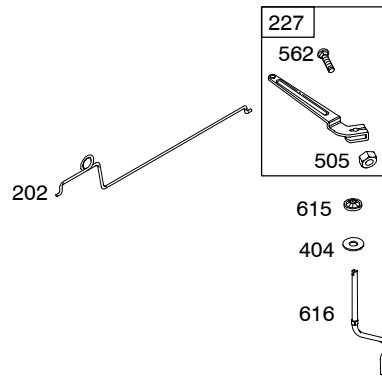

12Z800

Illustrations cover a range of engines. Parts shown without corresponding text may not be used on your specific engine.
6745-4 Assemblies include all parts shown in frames. **10/05/2005**