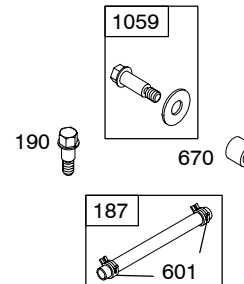

Illustrations cover a range of engines. Parts shown without corresponding text may not be used on your specific engine.
6745-3 Assemblies include all parts shown in frames. 10/05/2005