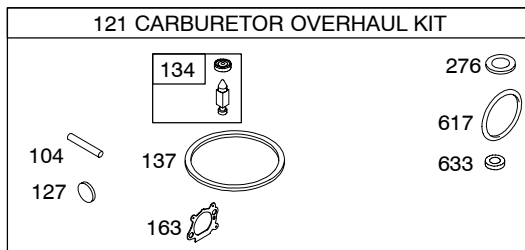

Illustrations cover a range of engines. Parts shown without corresponding text may not be used on your specific engine.
6745-3 Assemblies include all parts shown in frames. 10/05/2005