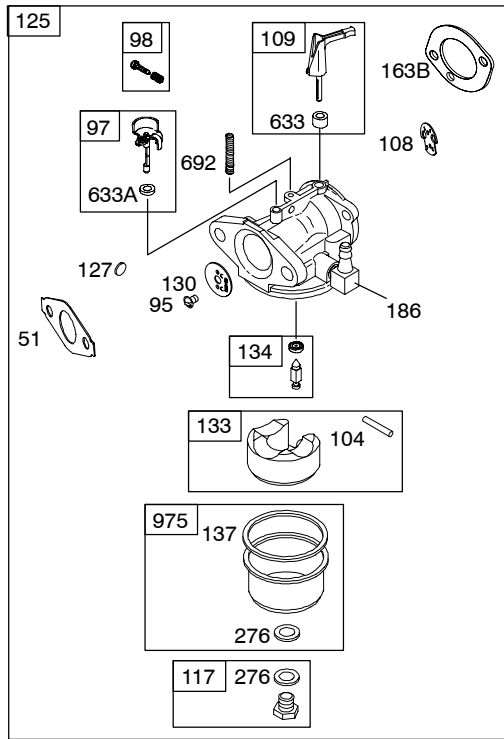

12K300

Illustrations cover a range of engines. Parts shown without corresponding text may not be used on your specific engine.