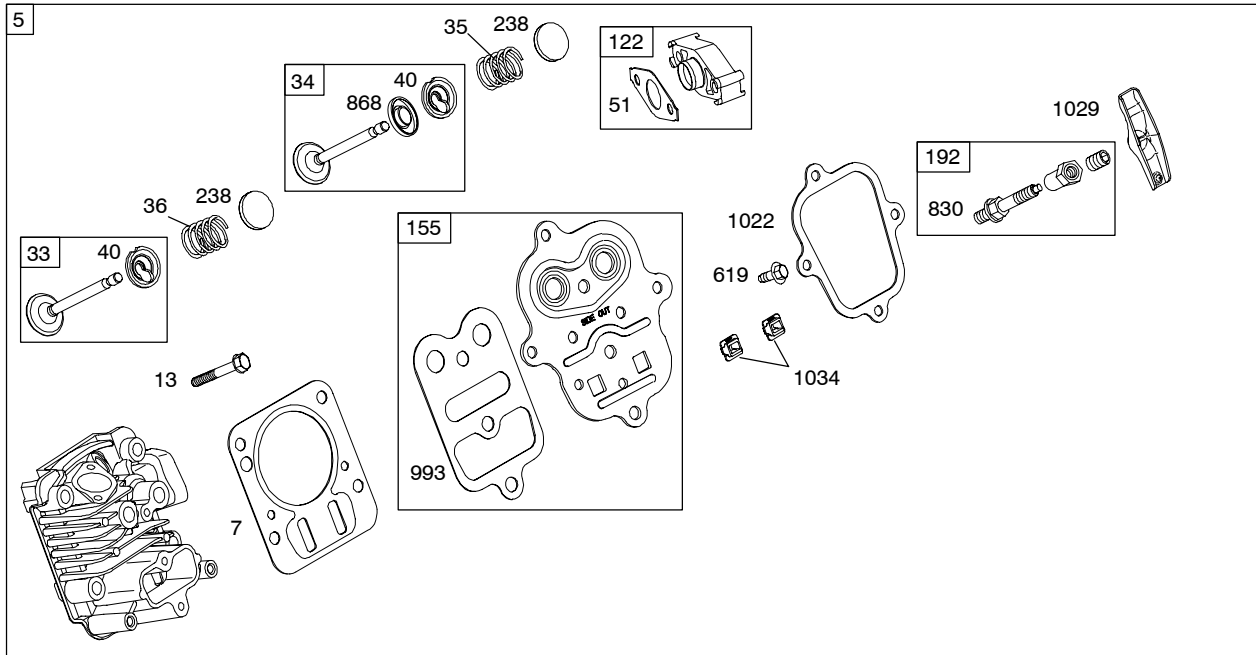

Illustrations cover a range of engines. Parts shown without corresponding text may not be used on your specific engine.