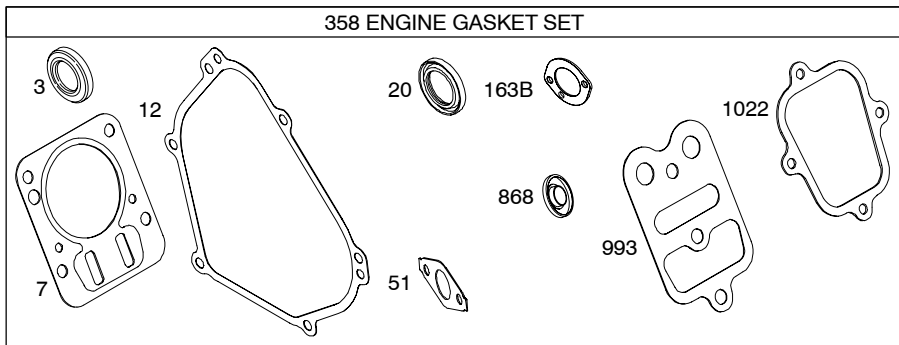

12K300

Illustrations cover a range of engines. Parts shown without corresponding text may not be used on your specific engine.