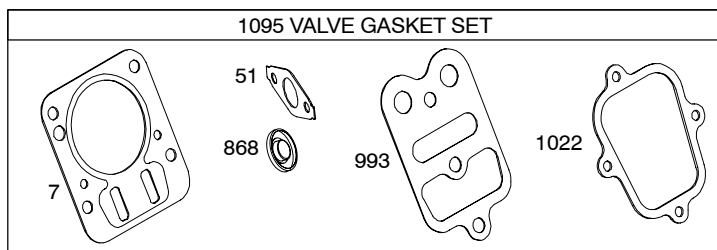

Illustrations cover a range of engines. Parts shown without corresponding text may not be used on your specific engine.