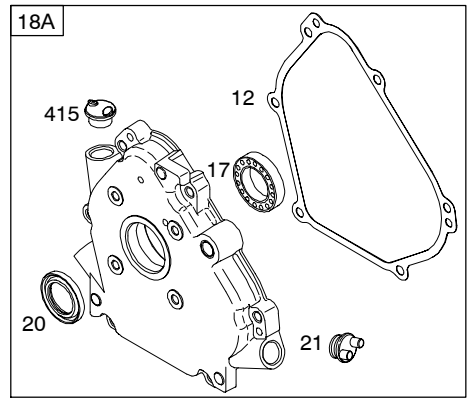

12K300

Illustrations cover a range of engines. Parts shown without corresponding text may not be used on your specific engine.