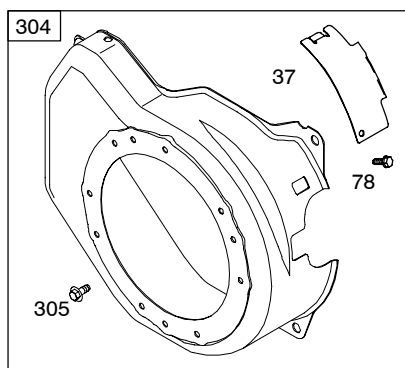

Illustrations cover a range of engines. Parts shown without corresponding text may not be used on your specific engine.

12K300

REF. NO.	PART NO.	DESCRIPTION	REF. NO.	PART NO.	DESCRIPTION	REF. NO.	PART NO.	DESCRIPTION
1	699490	Cylinder Assembly	32	691664	Screw (Connecting Rod)	134	●398188	Kit-Needle/Seat
2	399269	Kit-Bushing/Seal (Magneto Side)	32A	695759	Screw (Connecting Rod)	137	●●693981	Gasket-Float Bowl
3	★299819S	Seal-Oil (Magneto Side)	33	499642	Valve-Exhaust	146	690979	Key-Timing
5	699486	Head-Cylinder	34	499641	Valve-Intake	155	★698214	Plate-Cylinder Head
7	★∅698210	Gasket-Cylinder Head	35	691304	Spring-Valve (Intake)	161	699207	Base-Air Cleaner (Metal) (Flat Panel Air Cleaner)
11	692600	Tube-Breather (Flat Panel Air Cleaner)	36	691304	Spring-Valve (Exhaust)	163B	★●●696024	Gasket-Air Cleaner (Flat Panel Air Cleaner)
12	★699485	Gasket-Crankcase	37	699661	Guard-Flywheel	186	692317	Connector-Hose
13	699482	Screw (Cylinder Head)	40	692194	Retainer-Valve	188	699479	Screw (Control Bracket)
15	691686	Plug-Oil Drain (Square Head)	45	690977	Tappet-Valve	192	694543	Adjuster-Rocker Arm
15A	691682	Plug-Oil Drain (Flush)	46A	696813	Camshaft	209	692571	Spring-Governor
16	790568	Crankshaft	51	★●●∅692555	Gasket-Intake (2 Required)	219	693578	Gear-Governor
17	692517	Bearing-Ball	55	691422	Housing-Rewind Starter	220	691724	Washer (Governor Gear)
17A	690824	Bearing-Ball	58	693389	Rope-Starter (Cut to Required Length)	222C	699493	Bracket-Control
18A	699672	Cover-Crankcase	59	490653	Grip-Insert	227	692573	Lever-Governor Control
20	★692550	Seal-Oil (PTO Side)	60	490652	Grip-Starter Rope (2 Piece)	238	691300	Valve-Cap
21	281658S	Cap-Oil Fill	65	699228	Screw (Rewind Starter)	265	691024	Clamp-Casing
22	699478	Screw (Crankcase Cover/ Sump)	78	699205	Screw (Flywheel Guard)	267	699492	Screw (Casing Clamp)
23	699488	Flywheel	95	691636	Screw (Throttle Valve)	268	691025	Casing-Control Wire (72" Long) (Cut to Required Length)
24	222698S	Key-Flywheel	97	690024	Shaft-Throttle	269	691026	Wire-Control (78" Long) (Cut to Required Length)
25	792004	Piston Assembly (Standard) ----- Note ----- 791325 Piston Assembly (.020" Oversize)	98	398185	Kit-Idle Speed (Carburetor)	270	691027	Nut (Control Wire Casing)
26	791969	Ring Set (Standard) ----- Note ----- 791234 Ring Set (.020" Oversize)	104	●691242	Pin-Float Hinge	271	691028	Lever-Control
27	691866	Lock-Piston Pin	108	692567	Valve-Choke	276	●271716	Washer-Sealing
28	499423	Pin-Piston	109	690023	Valve-Choke	286	698611	Module-Oil Sensor
29	690124	Rod-Connecting	117	790570	Jet-Main (Standard)	304	699598	Housing-Blower
30	692562	Dipper-Connecting Rod	121A	696998	Kit-Carburetor Overhaul	305	699480	Screw (Blower Housing)
			122	★●693749	Spacer-Carburetor	306	693610	Shield-Cylinder
			125	790569	Carburetor	307	699483	Screw (Cylinder Shield)
			127	●691739	Plug-Welch			
			130	691181	Valve-Throttle			
			133	398187	Float-Carburetor			

★ Included in Engine Gasket Set-Ref. No.358.

● Included in Carburetor Overhaul Kit-Ref. No. 121.

◆ Included in Carburetor Gasket Set-Ref. No. 977.

∅ Included in Valve Gasket Set-Ref. No 1095.

Illustrations cover a range of engines. Parts shown without corresponding text may not be used on your specific engine.