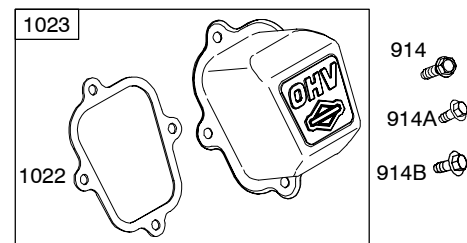

Illustrations cover a range of engines. Parts shown without corresponding text may not be used on your specific engine.