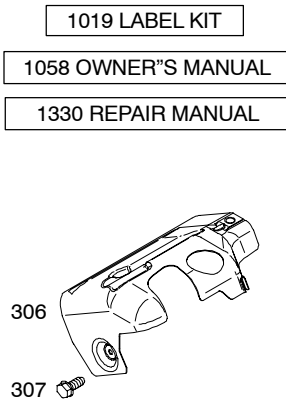

12K300

Illustrations cover a range of engines. Parts shown without corresponding text may not be used on your specific engine.