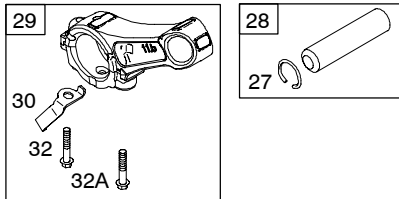

12K300

Illustrations cover a range of engines. Parts shown without corresponding text may not be used on your specific engine.