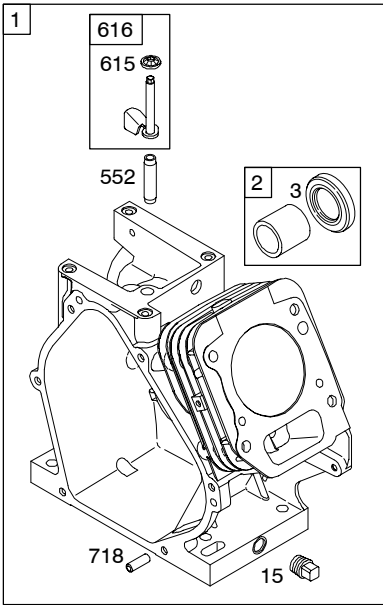

12K300

Illustrations cover a range of engines. Parts shown without corresponding text may not be used on your specific engine.