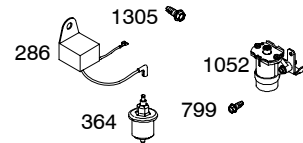

12K300

Illustrations cover a range of engines. Parts shown without corresponding text may not be used on your specific engine.