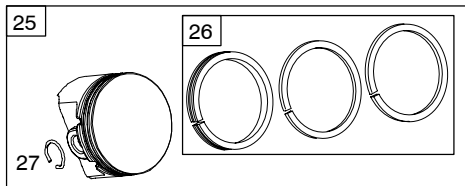

12K300

Illustrations cover a range of engines. Parts shown without corresponding text may not be used on your specific engine.