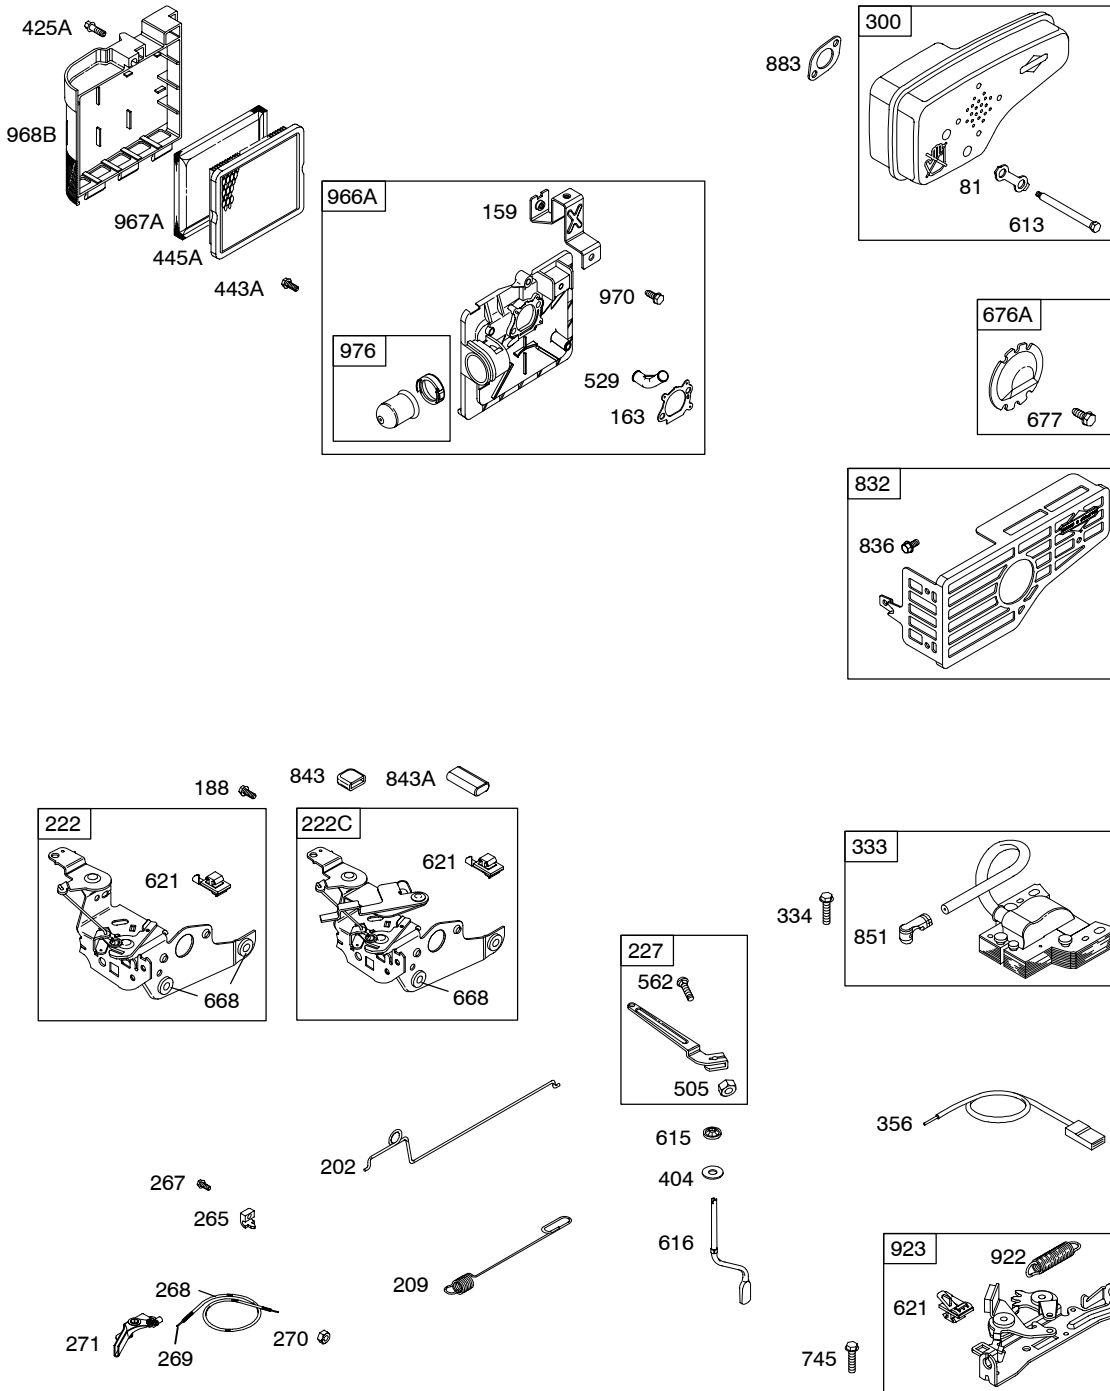

12J900

Illustrations cover a range of engines. Parts shown without corresponding text may not be used on your specific engine.
5955-4 Assemblies include all parts shown in frames. **09/30/2005**