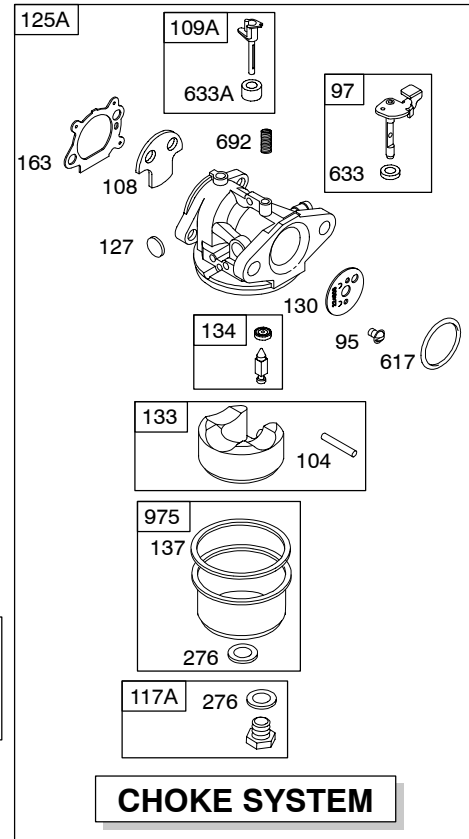

Illustrations cover a range of engines. Parts shown without corresponding text may not be used on your specific engine.
5955-3 Assemblies include all parts shown in frames. 09/30/2005