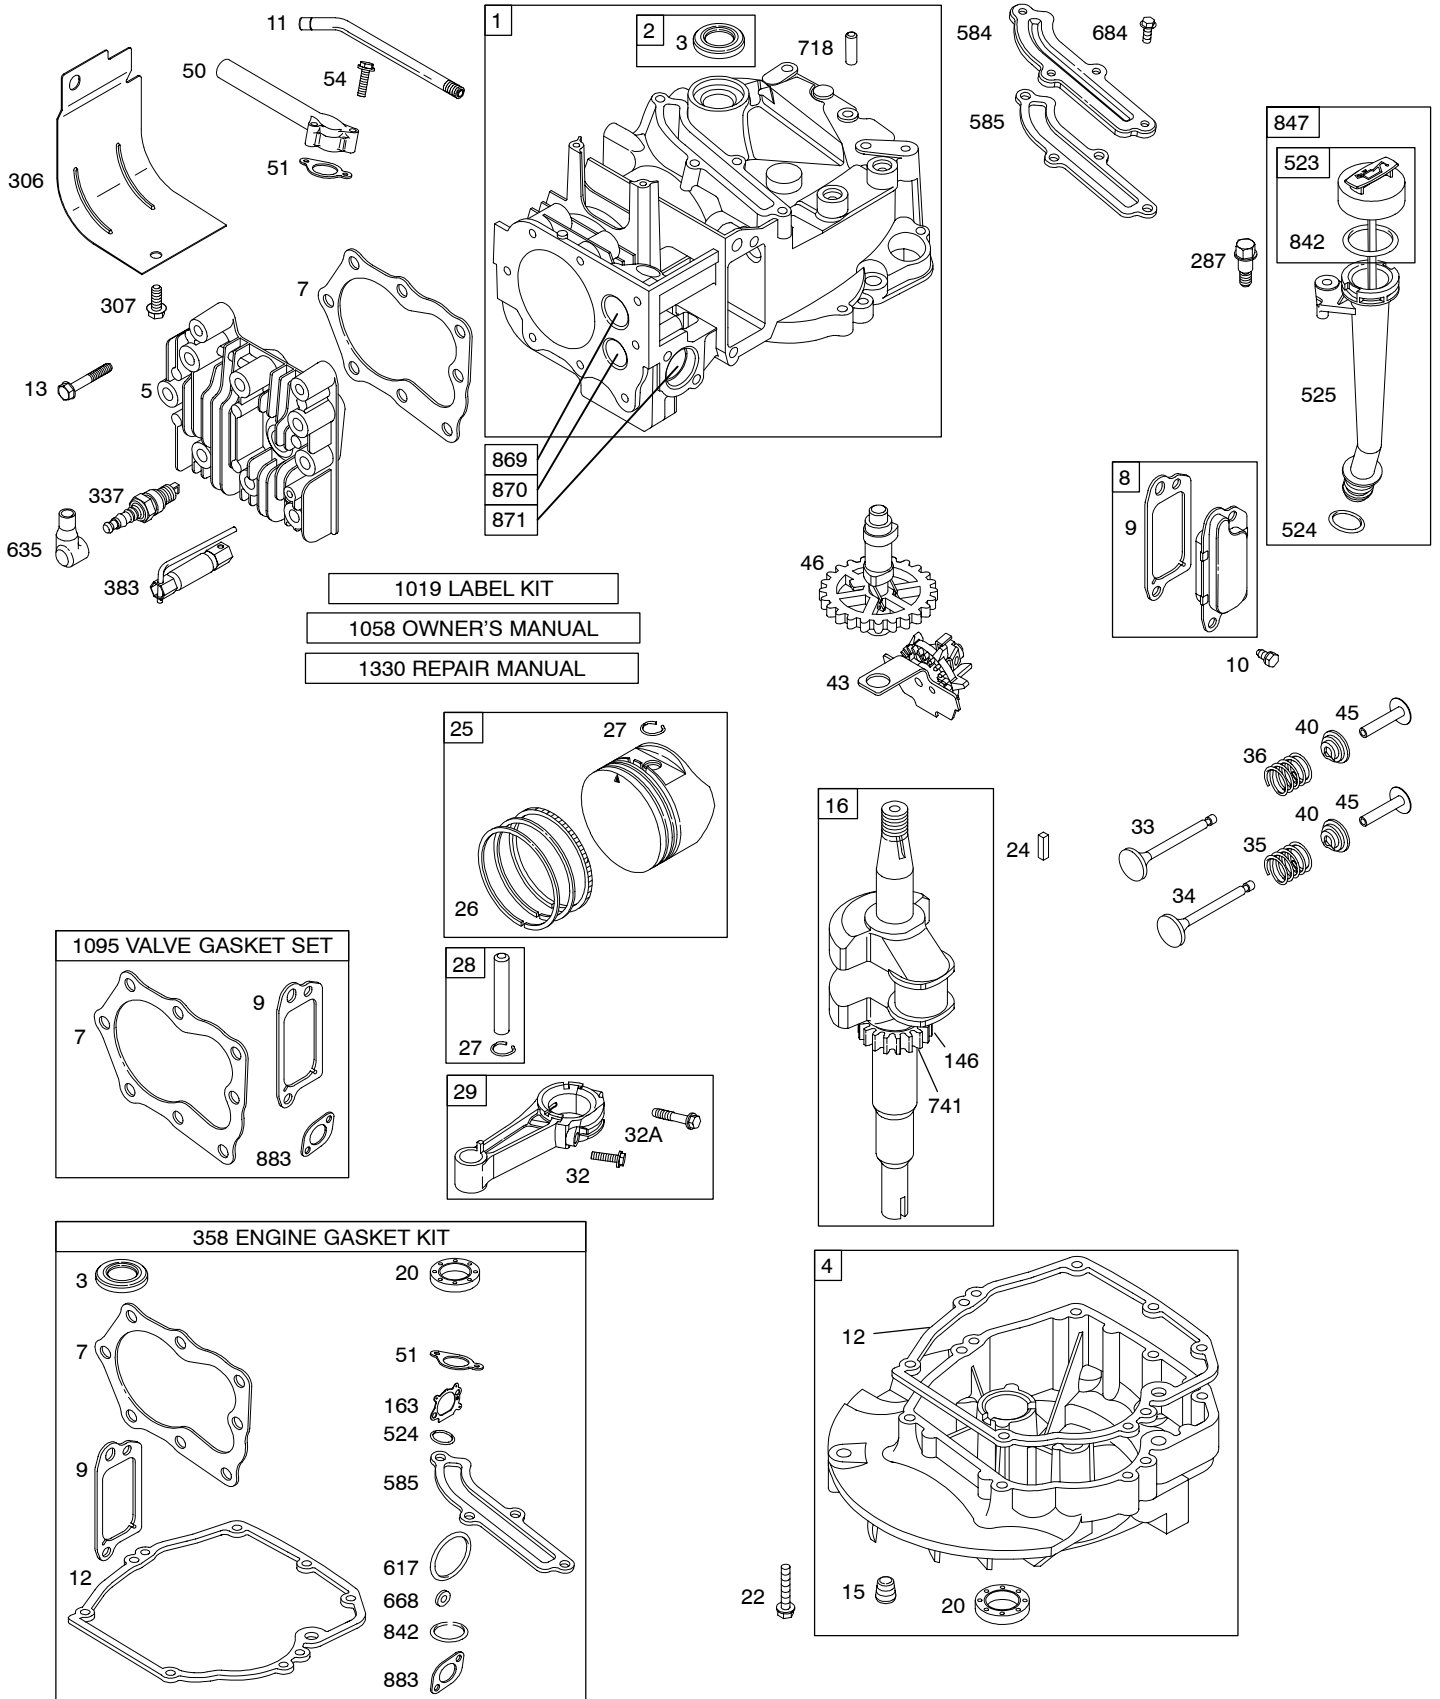

12J900

Illustrations cover a range of engines. Parts shown without corresponding text may not be used on your specific engine.
5955-2 Assemblies include all parts shown in frames. 09/30/2005