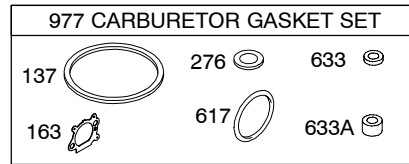

Illustrations cover a range of engines. Parts shown without corresponding text may not be used on your specific engine.
5955-3 Assemblies include all parts shown in frames. 09/30/2005