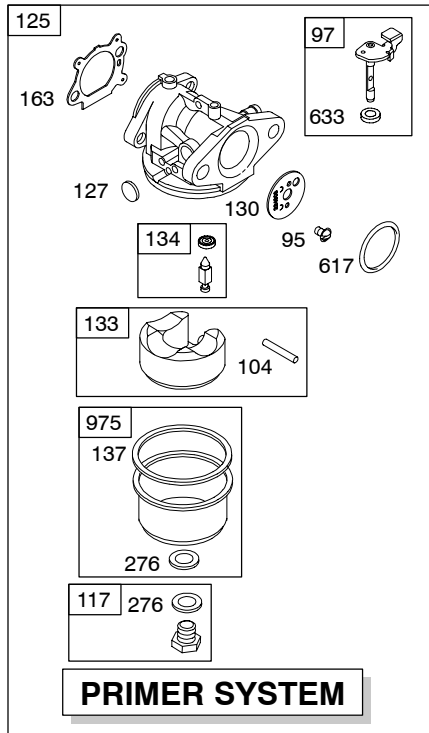

Illustrations cover a range of engines. Parts shown without corresponding text may not be used on your specific engine.
5955-3 Assemblies include all parts shown in frames. 09/30/2005