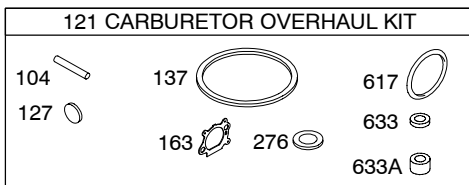

Illustrations cover a range of engines. Parts shown without corresponding text may not be used on your specific engine.
5955-3 Assemblies include all parts shown in frames. 09/30/2005