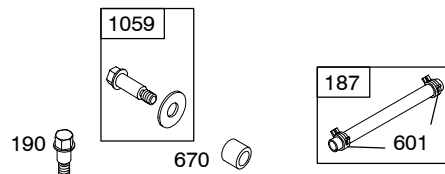

Illustrations cover a range of engines. Parts shown without corresponding text may not be used on your specific engine.
5955-3 Assemblies include all parts shown in frames. 09/30/2005