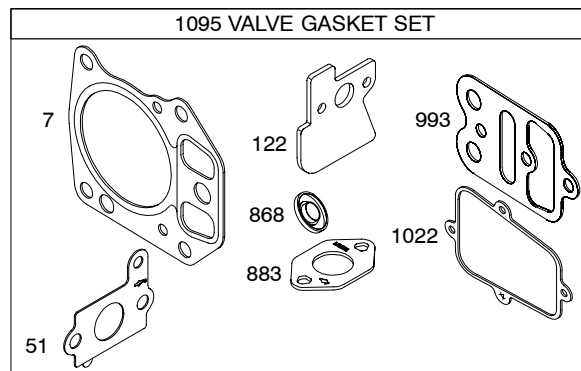

Illustrations cover a range of engines. Parts shown without corresponding text may not be used on your specific engine.
5835-3 Assemblies include all parts shown in frames. 08/03/2005