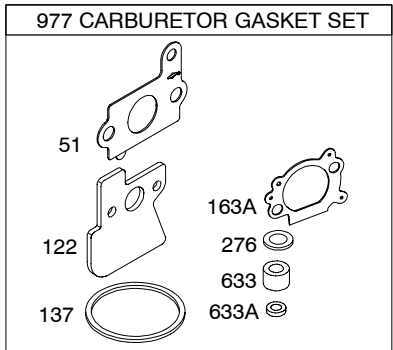

12J600

Illustrated Parts List

Model Series

12J600

TYPE NUMBERS
0100 through 0149.

TABLE OF CONTENTS

Air Cleaner	6
Blower Housing/Shrouds	7
Camshaft	2
Carburetor	4
Controls	5
Crankshaft	2
Cylinder	2
Cylinder Head	3
Engine Sump	2
Exhaust System	6
Flywheel	7
Flywheel Brake	5
Fuel Supply	6
Governor Spring	5
Ignition	5
Lubrication	2
Piston Group	2
Rewind Starter	7

12J600

Illustrations cover a range of engines. Parts shown without corresponding text may not be used on your specific engine.
 5835-2 Assemblies include all parts shown in frames. 08/03/2005

Illustrations cover a range of engines. Parts shown without corresponding text may not be used on your specific engine.
 5835-3 Assemblies include all parts shown in frames. 08/03/2005

12J600

Illustrations cover a range of engines. Parts shown without corresponding text may not be used on your specific engine.
 5835-4 Assemblies include all parts shown in frames. 08/03/2005

Illustrations cover a range of engines. Parts shown without corresponding text may not be used on your specific engine.
 5835-5 Assemblies include all parts shown in frames. 08/03/2005