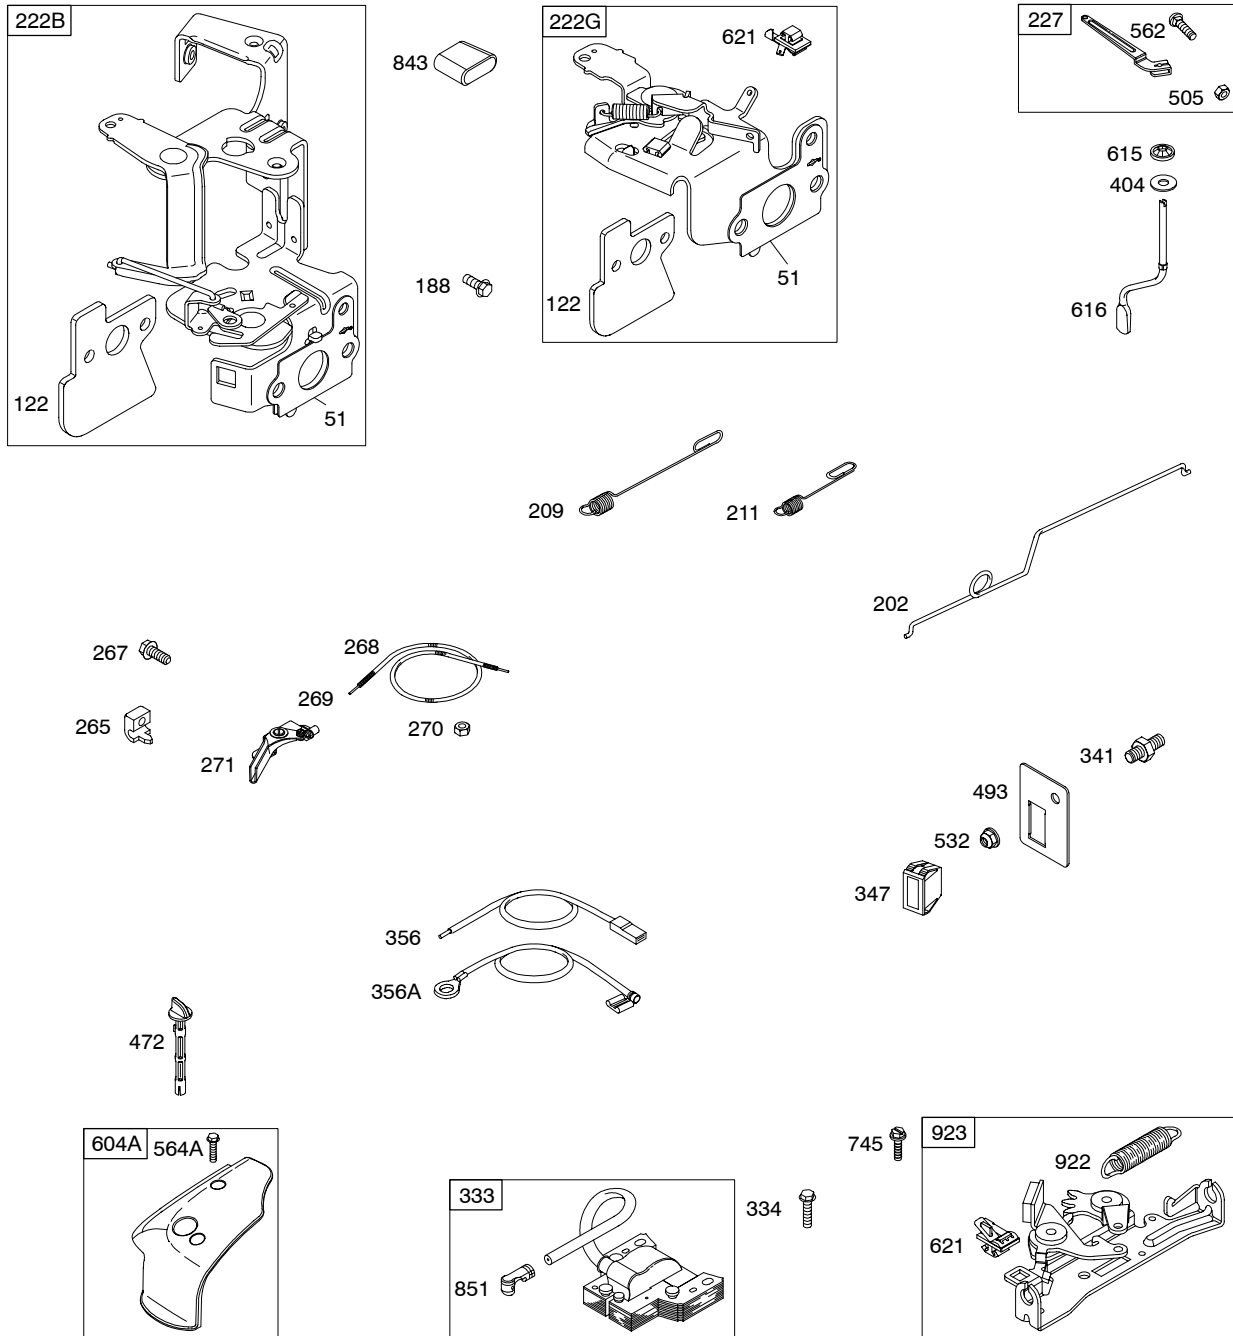

Illustrations cover a range of engines. Parts shown without corresponding text may not be used on your specific engine.
5835-5 Assemblies include all parts shown in frames. 08/03/2005