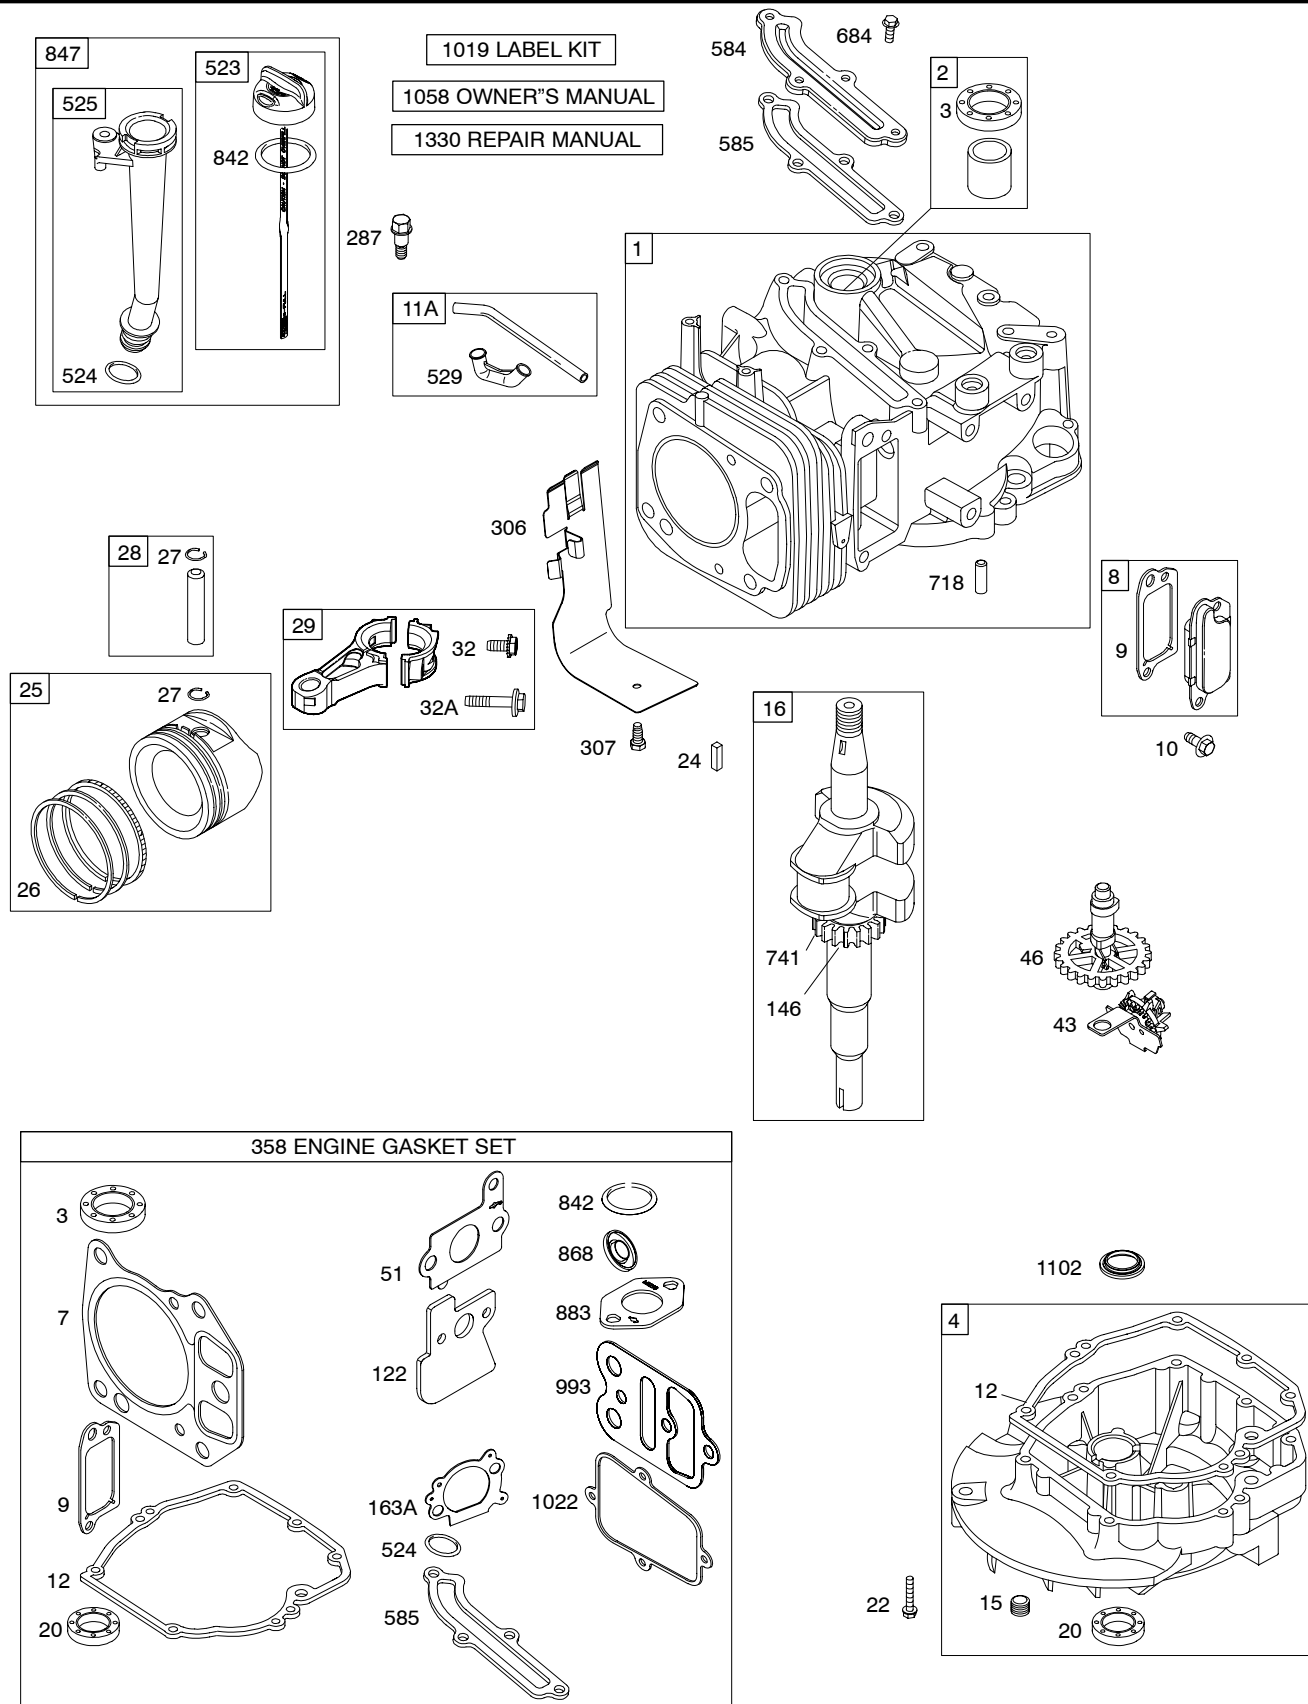

12J600

Illustrations cover a range of engines. Parts shown without corresponding text may not be used on your specific engine.
5835-2 Assemblies include all parts shown in frames. 08/03/2005