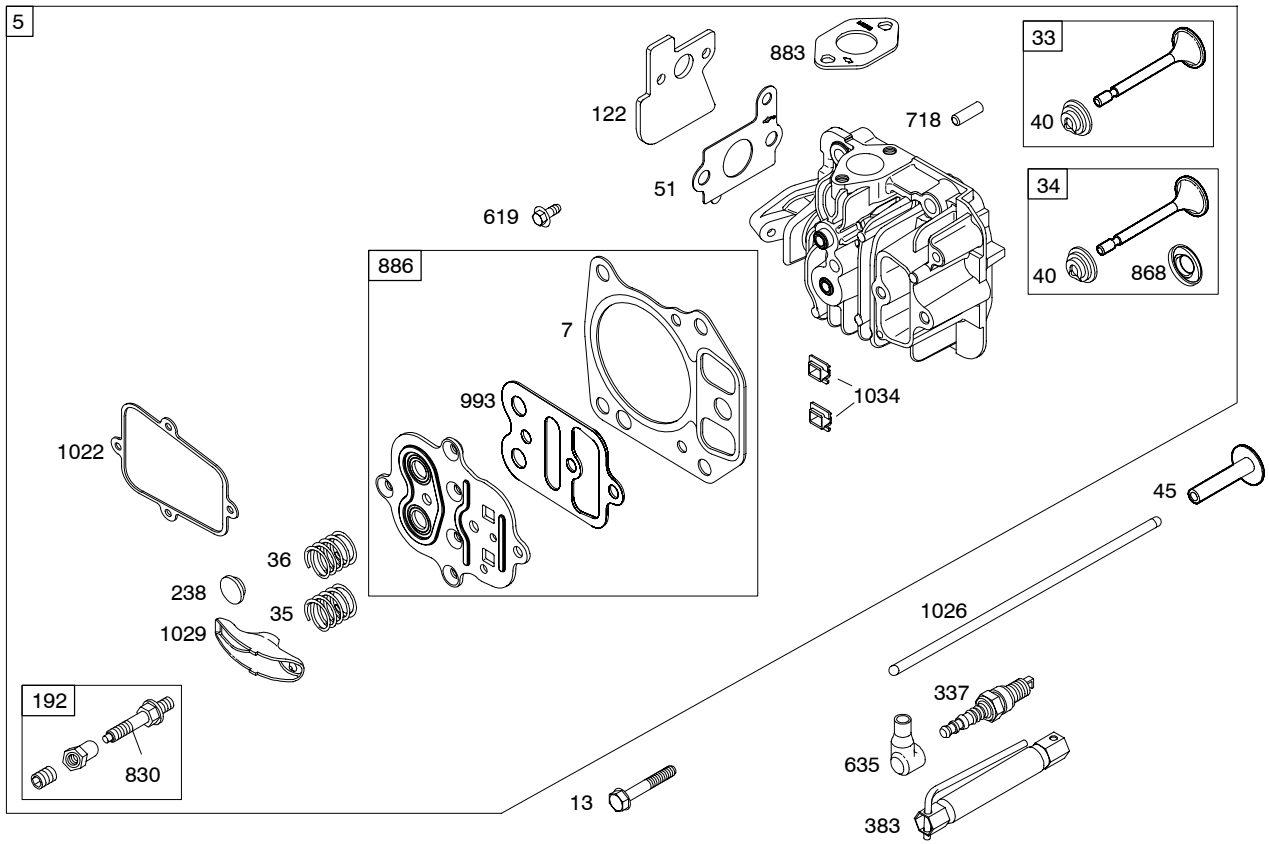

Illustrations cover a range of engines. Parts shown without corresponding text may not be used on your specific engine.
5835-3 Assemblies include all parts shown in frames. 08/03/2005