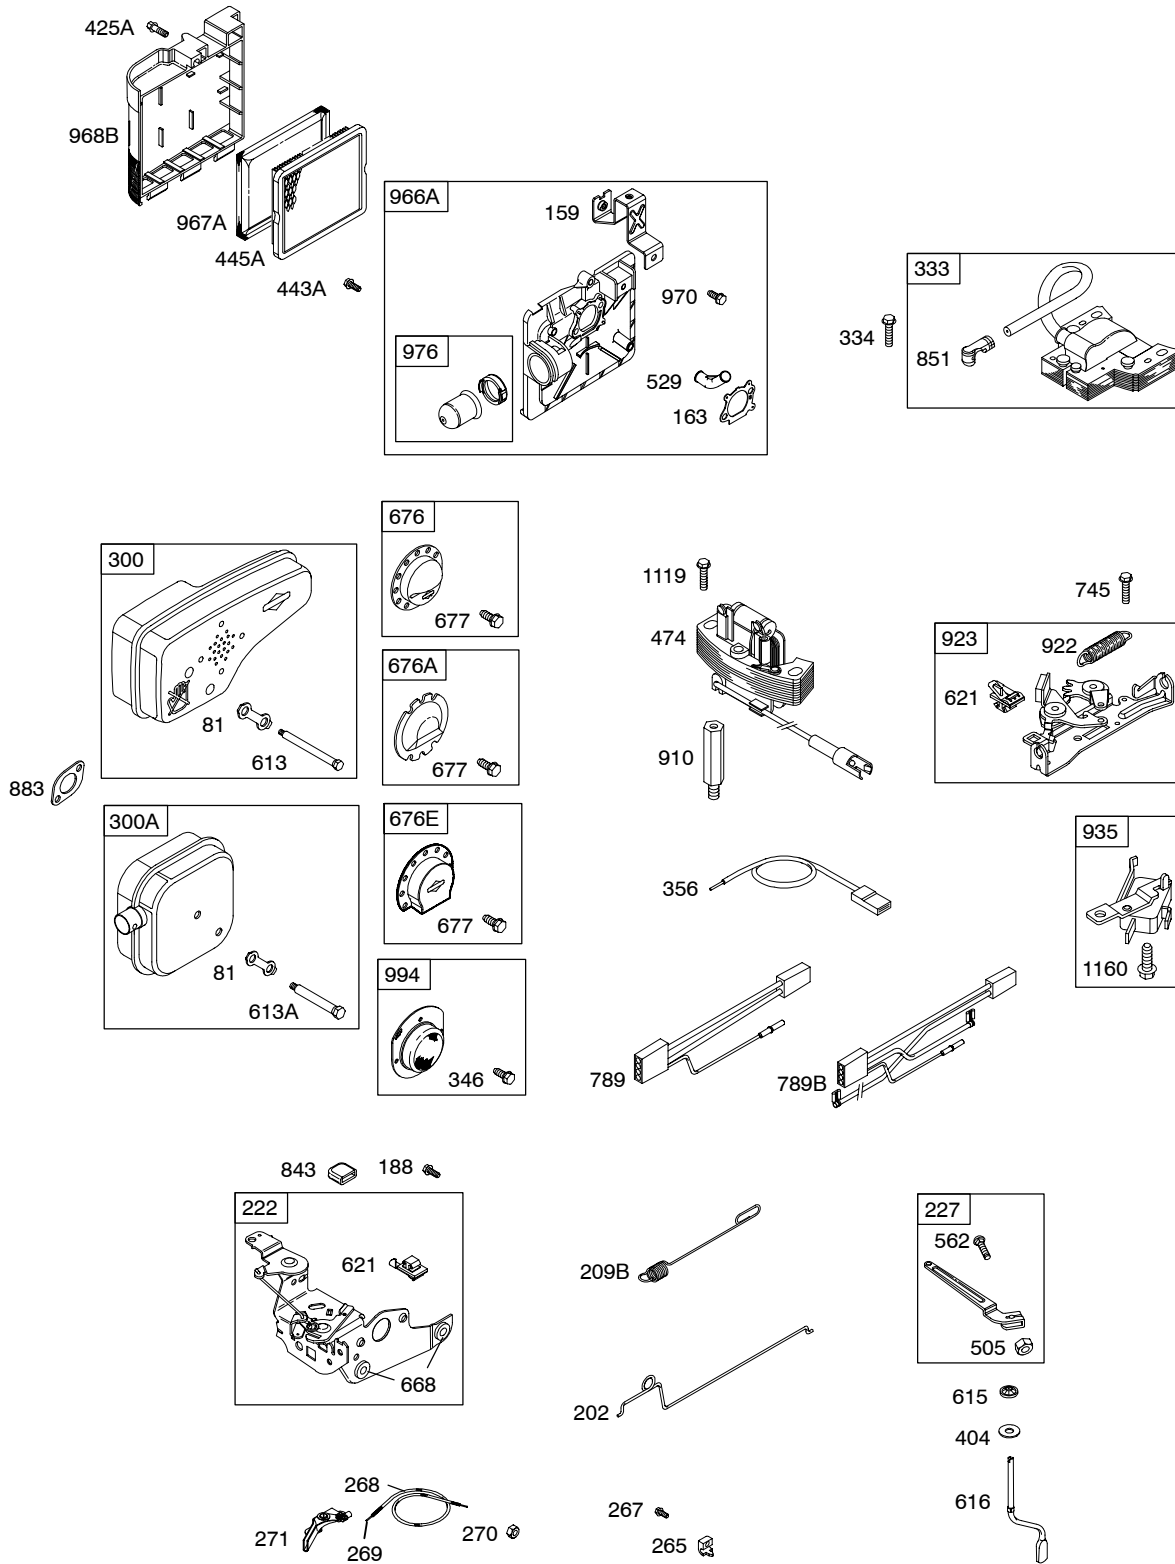

128H00

Illustrations cover a range of engines. Parts shown without corresponding text may not be used on your specific engine.
3242-4 Assemblies include all parts shown in frames. 10/05/2005