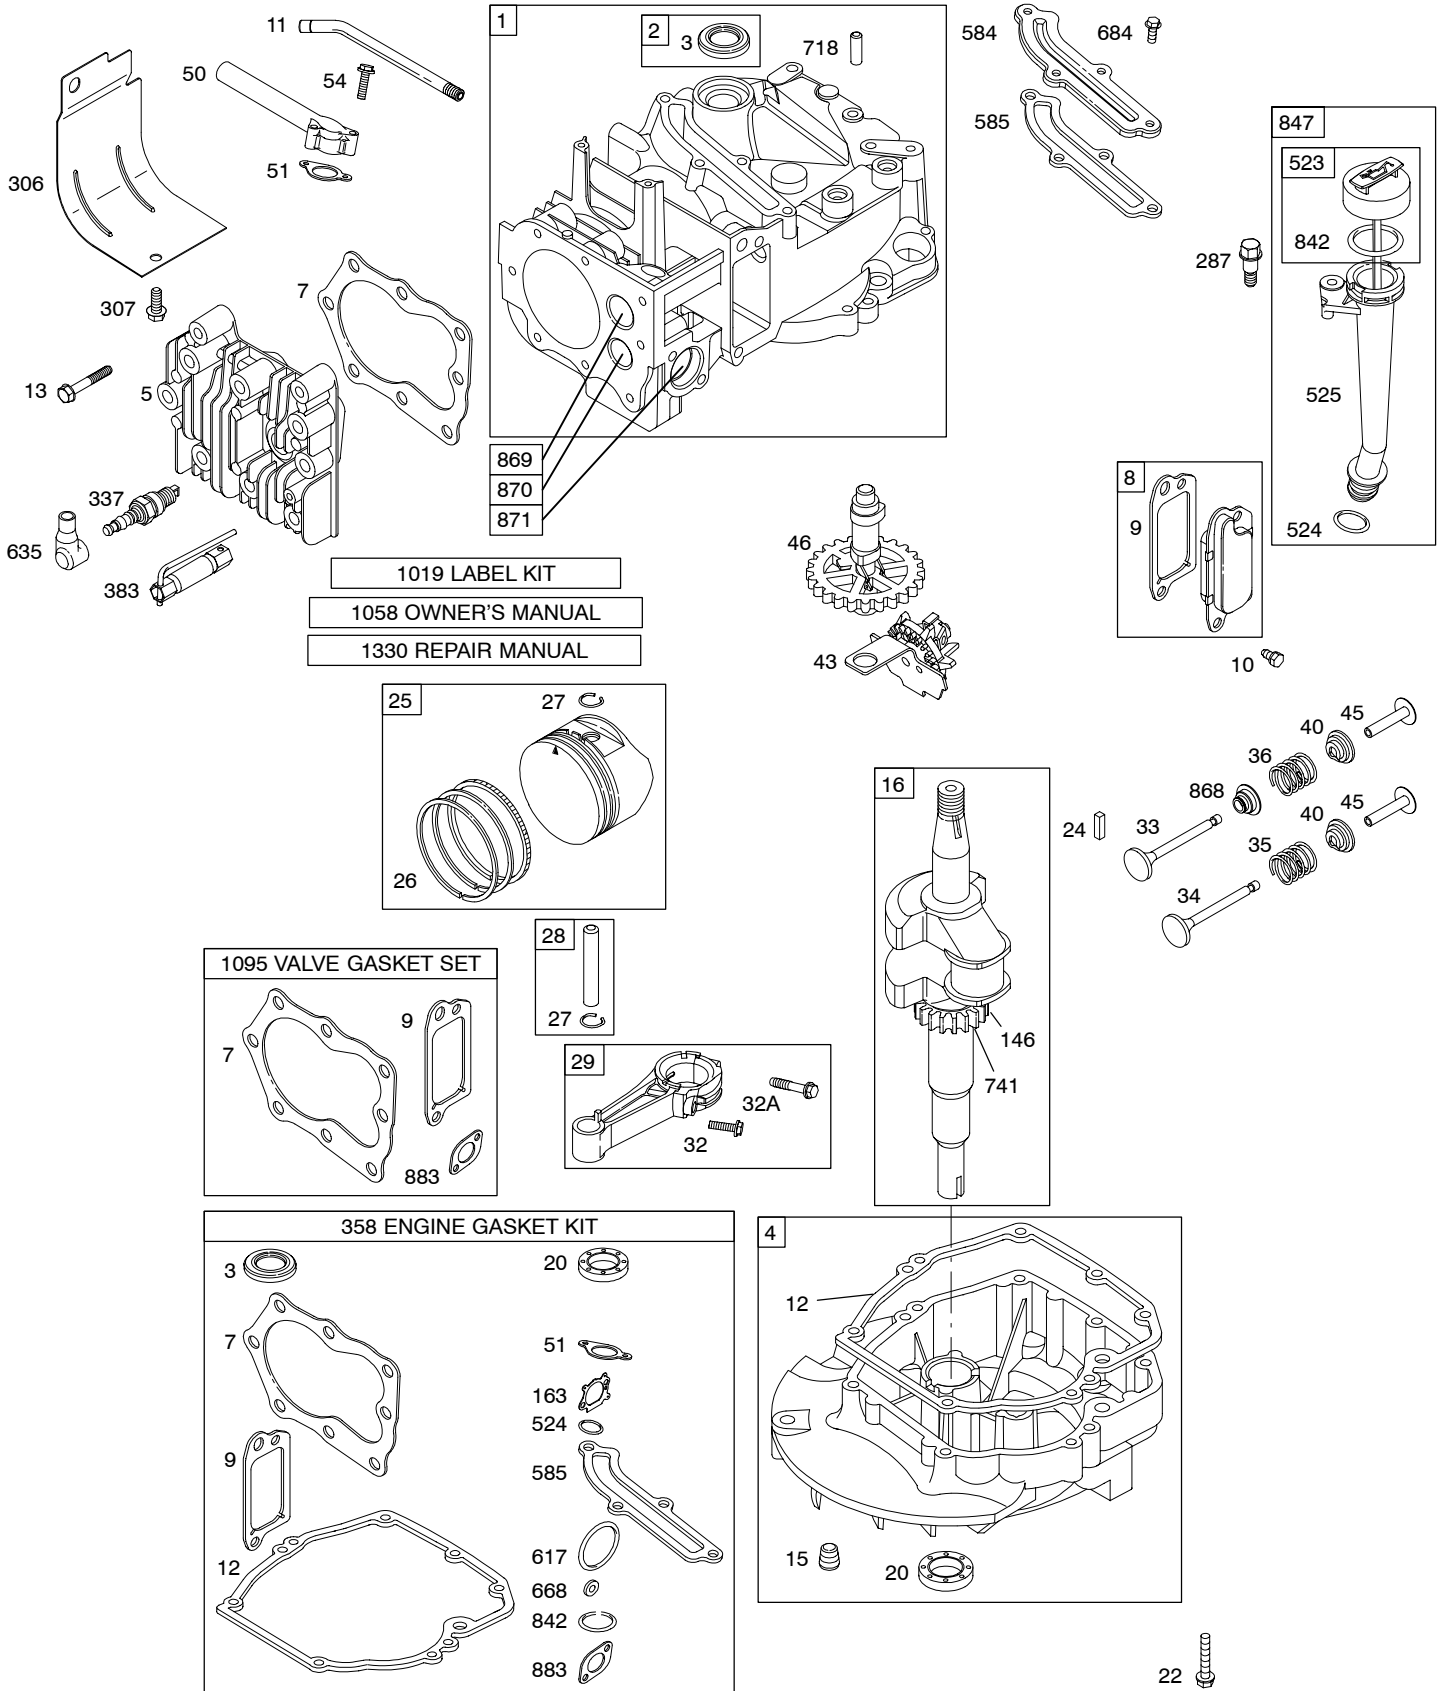

128H00

Illustrations cover a range of engines. Parts shown without corresponding text may not be used on your specific engine.

3242-2

Assemblies include all parts shown in frames.

10/05/2005