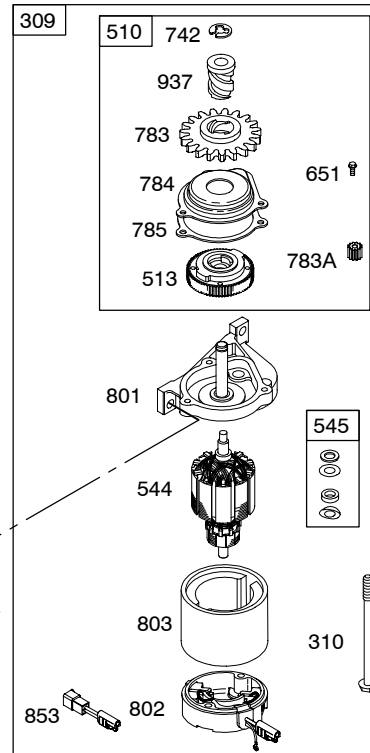

Illustrations cover a range of engines. Parts shown without corresponding text may not be used on your specific engine.
3242-5 Assemblies include all parts shown in frames. 10/05/2005

128H00

REF. NO.	PART NO.	DESCRIPTION	REF. NO.	PART NO.	DESCRIPTION	REF. NO.	PART NO.	DESCRIPTION
1	697322	Cylinder Assembly	24	222698	Key-Flywheel	40	692194	Retainer-Valve
2	399269	Kit-Bushing/Seal (Magneto Side)	25	790359	Piston Assembly (Standard)	43	691997	Slinger-Governor/Oil
3	★299819	Seal-Oil (Magneto Side)			----- Note -----	45	690548	Tappet-Valve
4	493279	Sump-Engine			791326 Piston Assembly (.020" Oversize)	46	691449	Camshaft
5	691160	Head-Cylinder			(Used After Code Date 04102100).	50	497465	Manifold-Intake
7	★∅692249	Gasket-Cylinder Head			697341 Piston Assembly (.020" Oversize)	51	★272199	Gasket-Intake
8	695250	Breather Assembly			(Used Before Code Date 04102200).	54	691650	Screw (Intake Manifold)
9	★∅696125	Gasket-Breather			697341 Piston Assembly (.020" Oversize)	55	691421	Housing-Rewind Starter
10	691125	Screw (Breather Assembly)			(Used Before Code Date 04102200).	58	697316	Rope-Starter (Cut To Required Length)
11	691781	Tube-Breather	26	790360	Ring Set (Standard)	60	281434	Grip-Starter Rope
12	★692232	Gasket-Crankcase			----- Note -----	65	690837	Screw (Rewind Starter)
13	690912	Screw (Cylinder Head)			791324 Ring Set (.020" Oversize)	78	691108	Screw (Flywheel Guard)
15	691680	Plug-Oil Drain (Square Socket)			(Used After Code Date 04102100).	81	691740	Lock-Muffler Screw
16	691451	Crankshaft Used on Type No(s). 0113, 0114, 0115, 0281, 0375.			499427 Ring Set (.020" Oversize)	95	691636	Screw (Throttle Valve)
		----- Note -----			(Used Before Code Date 04102200).	97	696565	Shaft-Throttle
		691452 Crankshaft Used on Type No(s). 0110, 0111.	27	691866	Lock-Piston Pin	104	●691242	Pin-Float Hinge
20	★399781	Seal-Oil (PTO Side)	28	499423	Pin-Piston (Standard)	117	498978	Jet-Main (Standard)
22	691092	Screw (Crankcase Cover/ Sump)	29	499424	Rod-Connecting (Standard)	118	497466	Jet-Main (High Altitude)
23A	691992	Flywheel Used on Type No(s). 0112, 0113, 0114, 0115, 0281.	32	691664	Screw (Connecting Rod)	121	498260	Kit-Carburetor Overhaul
		----- Note -----	32A	695759	Screw (Connecting Rod)	125	498170	Carburetor (Primer System)
		692315 Flywheel Used on Type No(s). 0110, 0375.	33	262651	Valve-Exhaust	127	●694468	Plug-Welch
		691987 Flywheel Used on Type No(s). 0111.	34	262652	Valve-Intake	130	696564	Valve-Throttle
			35	691270	Spring-Valve (Intake)	133	398187	Float-Carburetor
			36	691270	Spring-Valve (Exhaust)	134	●398188	Kit-Needle/Seat
			37	694086	Guard-Flywheel	137	◆693981	Gasket-Float Bowl
						146	690979	Key-Timing
						159	691753	Bracket-Air Cleaner Primer
						163	★◆272653	Gasket-Air Cleaner

★ Included in Engine Gasket Set-Ref. No.358.

● Included in Carburetor Overhaul Kit-Ref. No. 121.

◆ Included in Carburetor Gasket Set-Ref. No. 977.

∅ Included in Valve Gasket Set-Ref. No 1095.

Illustrations cover a range of engines. Parts shown without corresponding text may not be used on your specific engine.