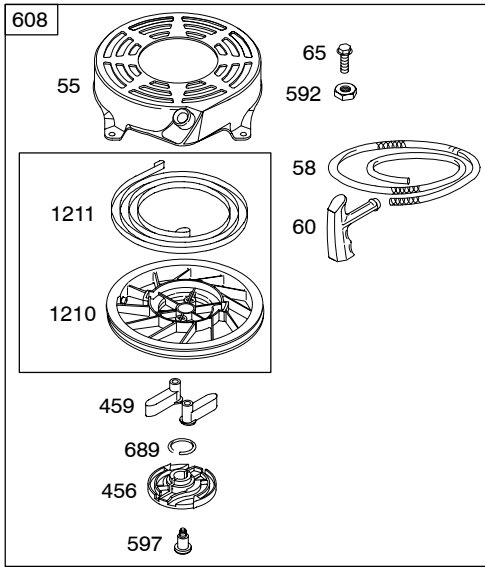

Illustrations cover a range of engines. Parts shown without corresponding text may not be used on your specific engine.
3242-5 Assemblies include all parts shown in frames. 10/05/2005

128H00

REF. NO.	PART NO.	DESCRIPTION	REF. NO.	PART NO.	DESCRIPTION	REF. NO.	PART NO.	DESCRIPTION
1	697322	Cylinder Assembly	24	222698	Key-Flywheel	40	692194	Retainer-Valve
2	399269	Kit-Bushing/Seal (Magneto Side)	25	790359	Piston Assembly (Standard)	43	691997	Slinger-Governor/Oil
3	★299819	Seal-Oil (Magneto Side)			----- Note -----	45	690548	Tappet-Valve
4	493279	Sump-Engine			791326 Piston Assembly (.020" Oversize)	46	691449	Camshaft
5	691160	Head-Cylinder			(Used After Code Date 04102100).	50	497465	Manifold-Intake
7	★∅692249	Gasket-Cylinder Head			697341 Piston Assembly (.020" Oversize)	51	★272199	Gasket-Intake
8	695250	Breather Assembly			(Used Before Code Date 04102200).	54	691650	Screw (Intake Manifold)
9	★∅696125	Gasket-Breather			697341 Piston Assembly (.020" Oversize)	55	691421	Housing-Rewind Starter
10	691125	Screw (Breather Assembly)			(Used Before Code Date 04102200).	58	697316	Rope-Starter (Cut To Required Length)
11	691781	Tube-Breather	26	790360	Ring Set (Standard)	60	281434	Grip-Starter Rope
12	★692232	Gasket-Crankcase			----- Note -----	65	690837	Screw (Rewind Starter)
13	690912	Screw (Cylinder Head)			791324 Ring Set (.020" Oversize)	78	691108	Screw (Flywheel Guard)
15	691680	Plug-Oil Drain (Square Socket)			(Used After Code Date 04102100).	81	691740	Lock-Muffler Screw
16	691451	Crankshaft Used on Type No(s). 0113, 0114, 0115, 0281, 0375.			499427 Ring Set (.020" Oversize)	95	691636	Screw (Throttle Valve)
		----- Note -----			(Used Before Code Date 04102200).	97	696565	Shaft-Throttle
		691452 Crankshaft Used on Type No(s). 0110, 0111.	27	691866	Lock-Piston Pin	104	●691242	Pin-Float Hinge
20	★399781	Seal-Oil (PTO Side)	28	499423	Pin-Piston (Standard)	117	498978	Jet-Main (Standard)
22	691092	Screw (Crankcase Cover/ Sump)	29	499424	Rod-Connecting (Standard)	118	497466	Jet-Main (High Altitude)
23A	691992	Flywheel Used on Type No(s). 0112, 0113, 0114, 0115, 0281.	32	691664	Screw (Connecting Rod)	121	498260	Kit-Carburetor Overhaul
		----- Note -----	32A	695759	Screw (Connecting Rod)	125	498170	Carburetor (Primer System)
		692315 Flywheel Used on Type No(s). 0110, 0375.	33	262651	Valve-Exhaust	127	●694468	Plug-Welch
		691987 Flywheel Used on Type No(s). 0111.	34	262652	Valve-Intake	130	696564	Valve-Throttle
			35	691270	Spring-Valve (Intake)	133	398187	Float-Carburetor
			36	691270	Spring-Valve (Exhaust)	134	●398188	Kit-Needle/Seat
			37	694086	Guard-Flywheel	137	◆693981	Gasket-Float Bowl
						146	690979	Key-Timing
						159	691753	Bracket-Air Cleaner Primer
						163	★◆272653	Gasket-Air Cleaner

★ Included in Engine Gasket Set-Ref. No.358.

● Included in Carburetor Overhaul Kit-Ref. No. 121.

◆ Included in Carburetor Gasket Set-Ref. No. 977.

∅ Included in Valve Gasket Set-Ref. No 1095.

Illustrations cover a range of engines. Parts shown without corresponding text may not be used on your specific engine.