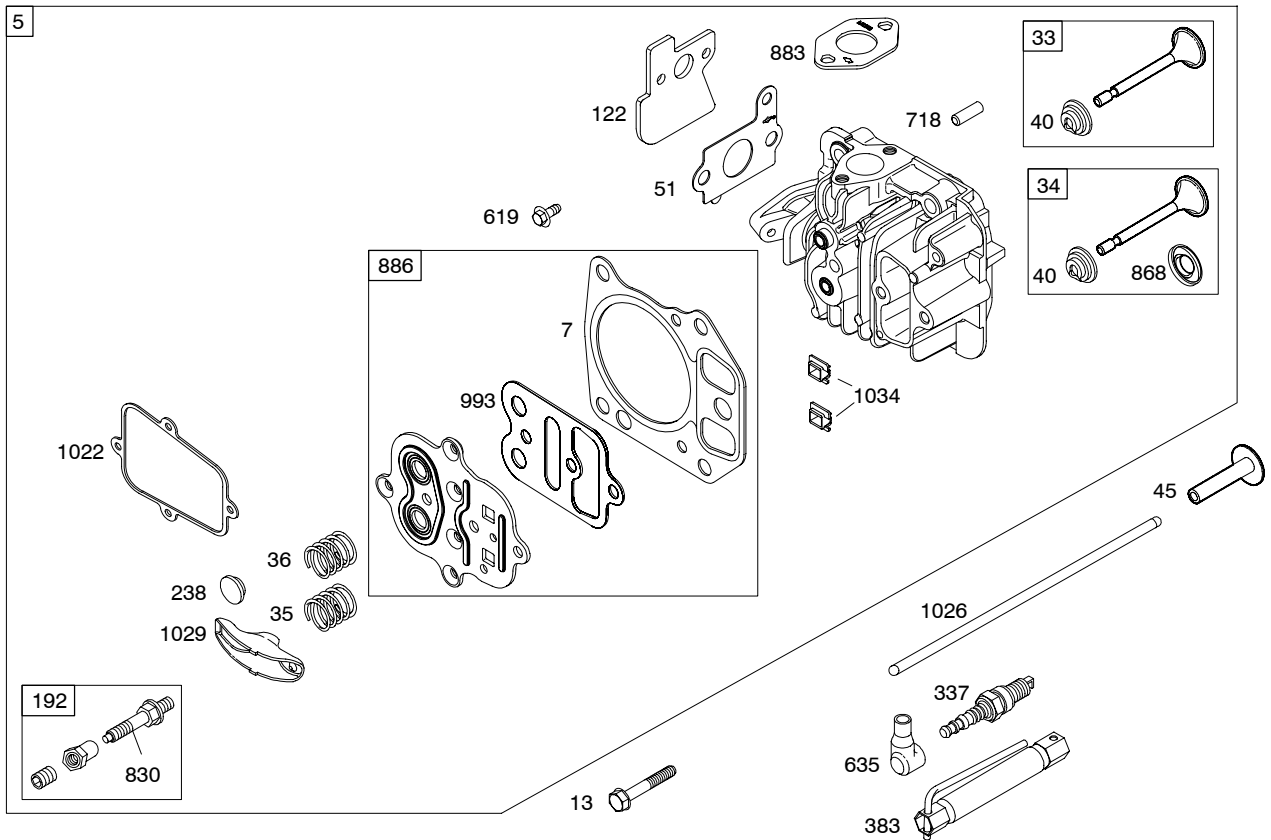

Illustrations cover a range of engines. Parts shown without corresponding text may not be used on your specific engine.
5116-3 Assemblies include all parts shown in frames. **10/12/2005**