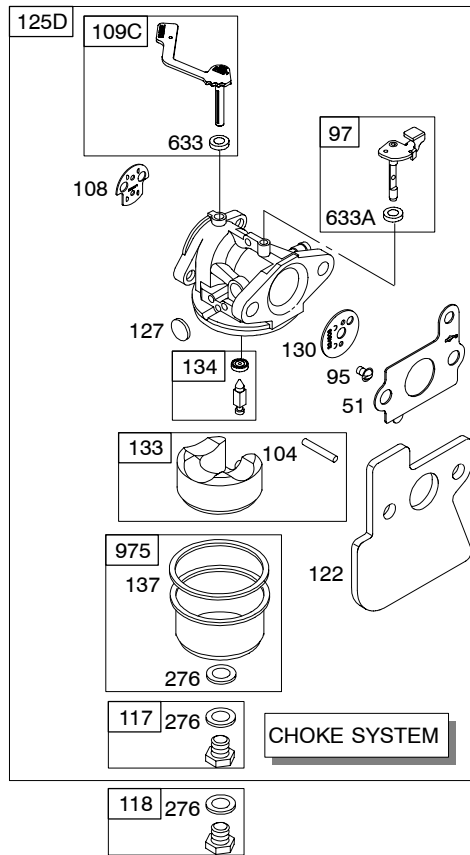

128600

Illustrations cover a range of engines. Parts shown without corresponding text may not be used on your specific engine.
5116-4 Assemblies include all parts shown in frames. 10/12/2005