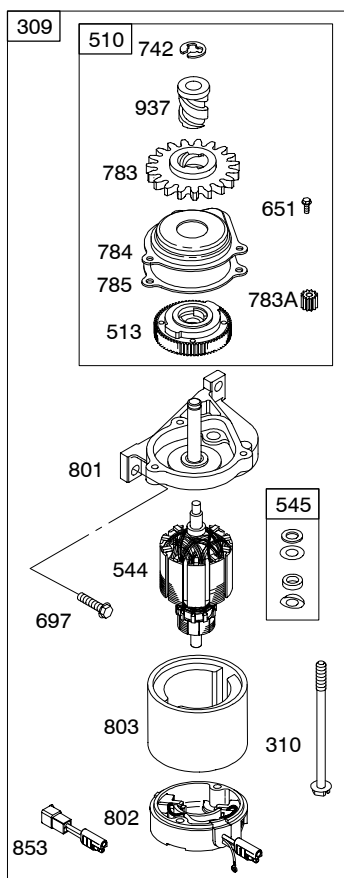

1036 Emission Label

Illustrations cover a range of engines. Parts shown without corresponding text may not be used on your specific engine.
5116-7 Assemblies include all parts shown in frames. 10/12/2005