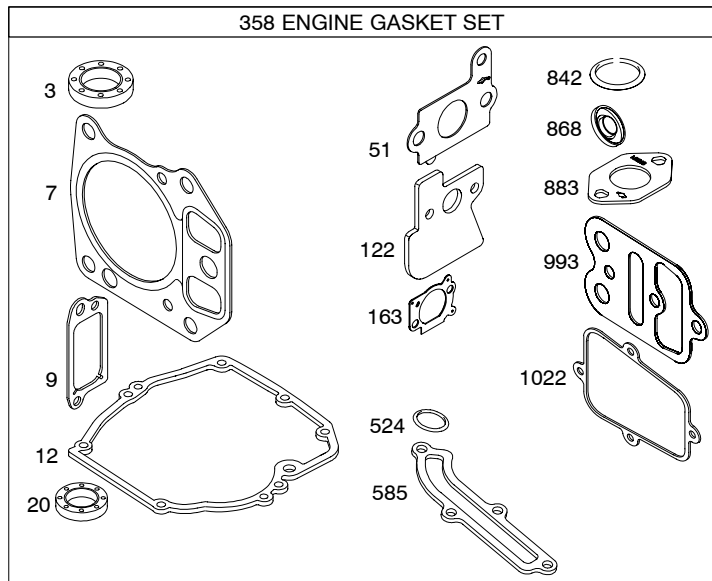

128600

Illustrated Parts List

Model Series

128600

TYPE NUMBERS
0100 through 0552.

TABLE OF CONTENTS

Air Cleaner	6
Blower Housing/Shrouds	7
Camshaft	2
Carburetor	4
Controls	5
Crankshaft	2
Cylinder	2
Cylinder Head	3
Electric Starter	7
Engine Sump	2
Exhaust System	6
Flywheel	7
Flywheel Brake	5
Fuel Supply	4
Governor Spring	5
Ignition	5
Kits/Gaskets Sets	8
Lubrication	2
Piston Group	2
Rewind Starter	7

128600

Illustrations cover a range of engines. Parts shown without corresponding text may not be used on your specific engine.
 5116-4 Assemblies include all parts shown in frames. 10/12/2005

5116-5 *Illustrations cover a range of engines. Parts shown without corresponding text may not be used on your specific engine.* Assemblies include all parts shown in frames. 10/12/2005

128600

Illustrations cover a range of engines. Parts shown without corresponding text may not be used on your specific engine.
5116-6 Assemblies include all parts shown in frames. 10/12/2005

1036 Emission Label

Illustrations cover a range of engines. Parts shown without corresponding text may not be used on your specific engine.
 5116-7 Assemblies include all parts shown in frames. 10/12/2005

128600

5116-8 *Illustrations cover a range of engines. Parts shown without corresponding text may not be used on your specific engine.* Assemblies include all parts shown in frames.