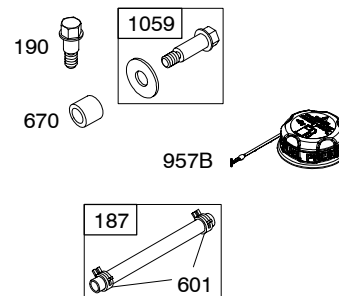

128600

Illustrated Parts List

Model Series

128600

TYPE NUMBERS
0100 through 0552.

TABLE OF CONTENTS

Air Cleaner	6
Blower Housing/Shrouds	7
Camshaft	2
Carburetor	4
Controls	5
Crankshaft	2
Cylinder	2
Cylinder Head	3
Electric Starter	7
Engine Sump	2
Exhaust System	6
Flywheel	7
Flywheel Brake	5
Fuel Supply	4
Governor Spring	5
Ignition	5
Kits/Gaskets Sets	8
Lubrication	2
Piston Group	2
Rewind Starter	7

128600

Illustrations cover a range of engines. Parts shown without corresponding text may not be used on your specific engine.

Illustrations cover a range of engines. Parts shown without corresponding text may not be used on your specific engine.
5116-3 Assemblies include all parts shown in frames. **10/12/2005**

128600

Illustrations cover a range of engines. Parts shown without corresponding text may not be used on your specific engine.
 5116-4 Assemblies include all parts shown in frames. 10/12/2005

5116-5 *Illustrations cover a range of engines. Parts shown without corresponding text may not be used on your specific engine.* Assemblies include all parts shown in frames. 10/12/2005