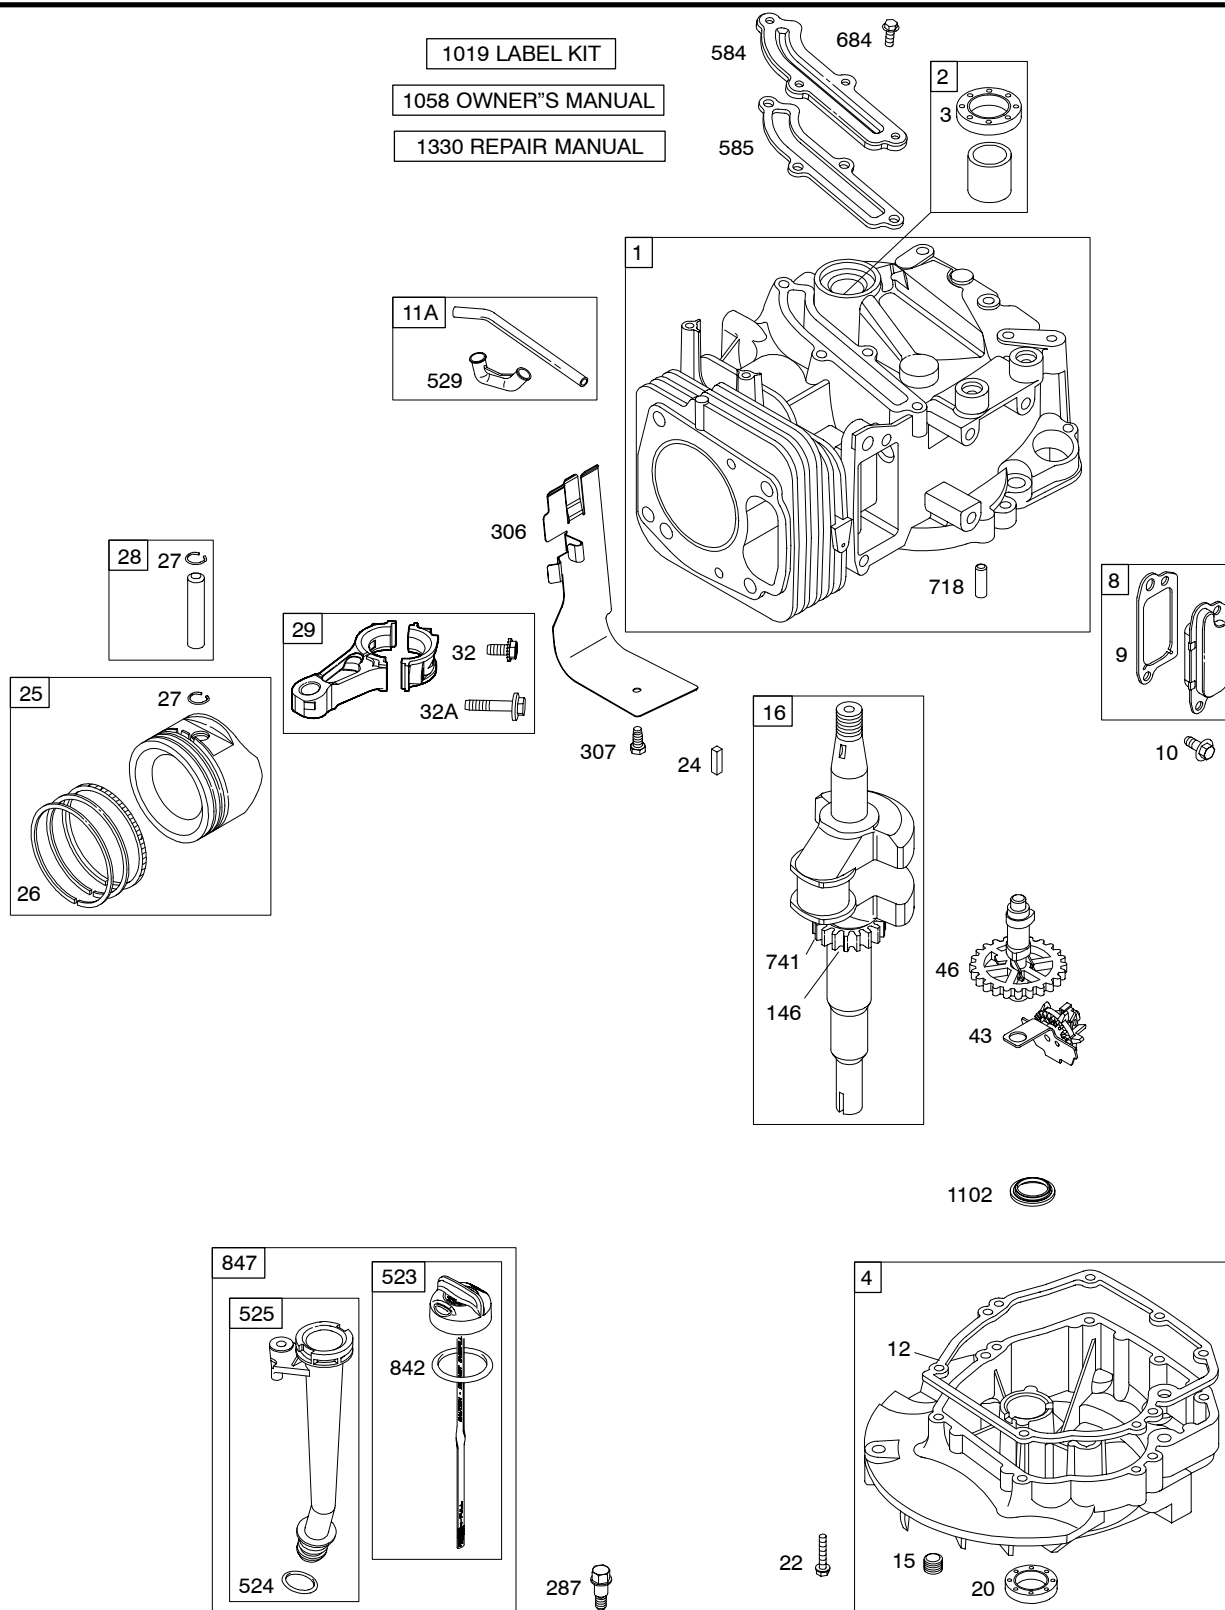

128600

Illustrations cover a range of engines. Parts shown without corresponding text may not be used on your specific engine.