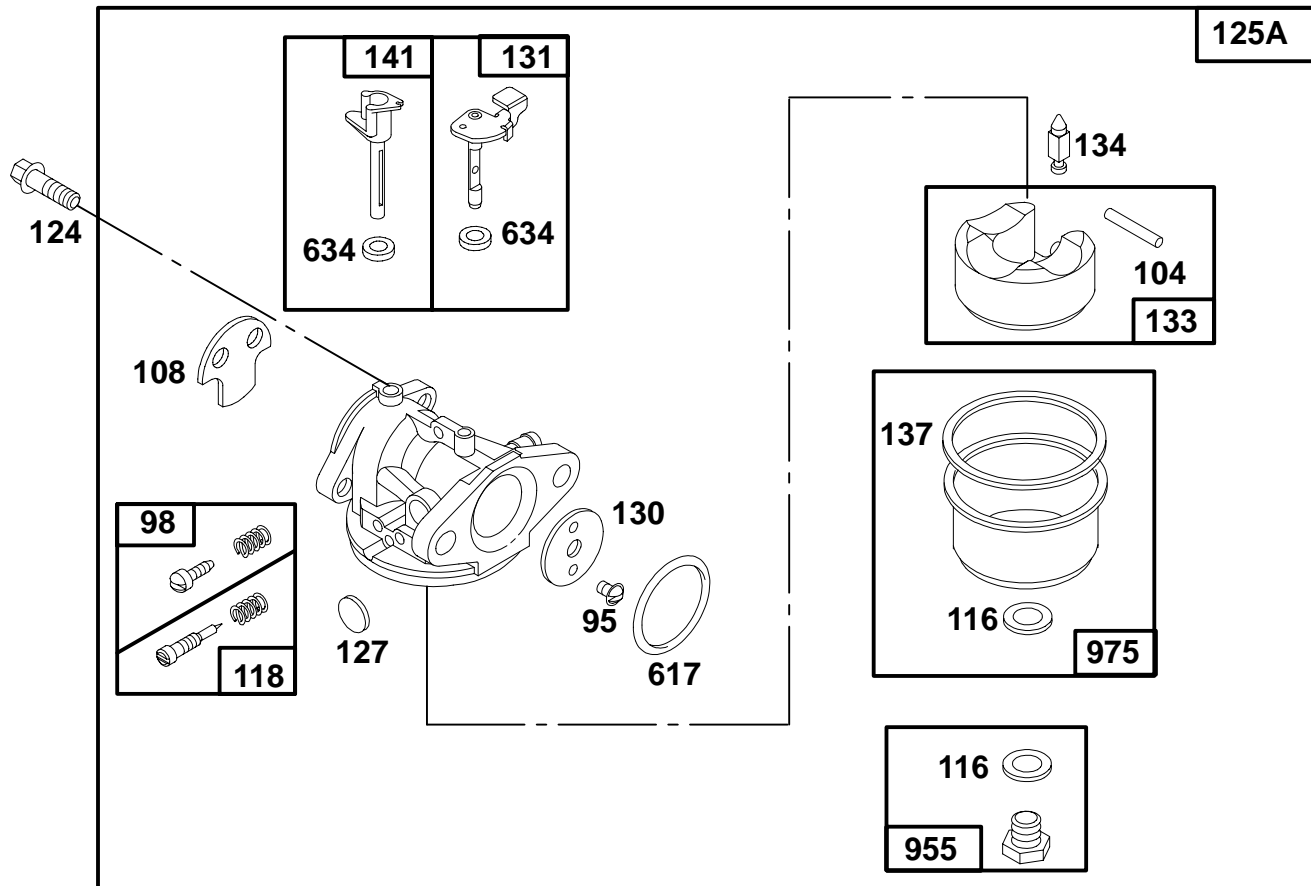

126800 to 126899

REF. NO.	PART NO.	DESCRIPTION	REF. NO.	PART NO.	DESCRIPTION	REF. NO.	PART NO.	DESCRIPTION
95	94098	Screw-Round Head						(For High Altitude)
98	398185	Screw-Idle Adjustment			3415, 3416, 3417, 3426, 3428, 3429, 3433, 4401, 4402.			(Used Before Code Date 93080200).
104	●231371	Pin-Float Hinge						Note
108	223471	Valve-Choke	127	●	Plug-Welch (Sold in Kit Only)			493869 Screw-Fuel Bowl Kit (Standard)
116	◆◆	Gasket-Sealing (Sold in Kit Only).	130	223470	Valve-Throttle			OR
118	●493765	Valve Kit-Needle	131	493267	Shaft-Throttle			493763 Screw-Fuel Bowl Kit (High Altitude)
124	94525	Screw-Carburetor Mounting	133	398187	Float-Carburetor			Used on Type No(s). 0106, 0406, 0410, 0411, 0412, 0414, 0415, 0416, 0417, 0418, 0420, 0421, 0422, 0423, 0424, 0425, 0426, 0427, 0428, 3106, 3153, 3224, 3406, 3412,
125A	493627	Carburetor (For Primer) (Used Before Code Date 93080200).	134	●398188	Valve-Needle (Includes Seat)			
		Note	137	◆◆	Gasket-Float Bowl (Sold in Kit Only)			
		494217 Carburetor Used on Type No(s). 0106, 0406, 0410, 0411, 0412, 0414, 0415, 0416, 0417, 0418, 0420, 0421, 0422, 0423, 0424, 0425, 0426, 0427, 0428, 3106, 3153, 3224, 3406, 3412,	141	494218	Shaft-Choke			
			617	◆◆270344	Seal-Intake Elbow			
			634	◆◆	Washer-Shaft (Sold in Kit Only)			
			955A	493637	Screw-Fuel Bowl Kit (Standard) (Used Before Code Date 93080200).			
					OR			
					494870 Screw-Carb. Bowl Mtg.			
						975	493640	Bowl-Float

★ Included in Gasket Set-See Ref. 358.
● Included in Carburetor Kit-Part No. 493762.
◆ Included in Carburetor Gasket Set-Part No. 490937.