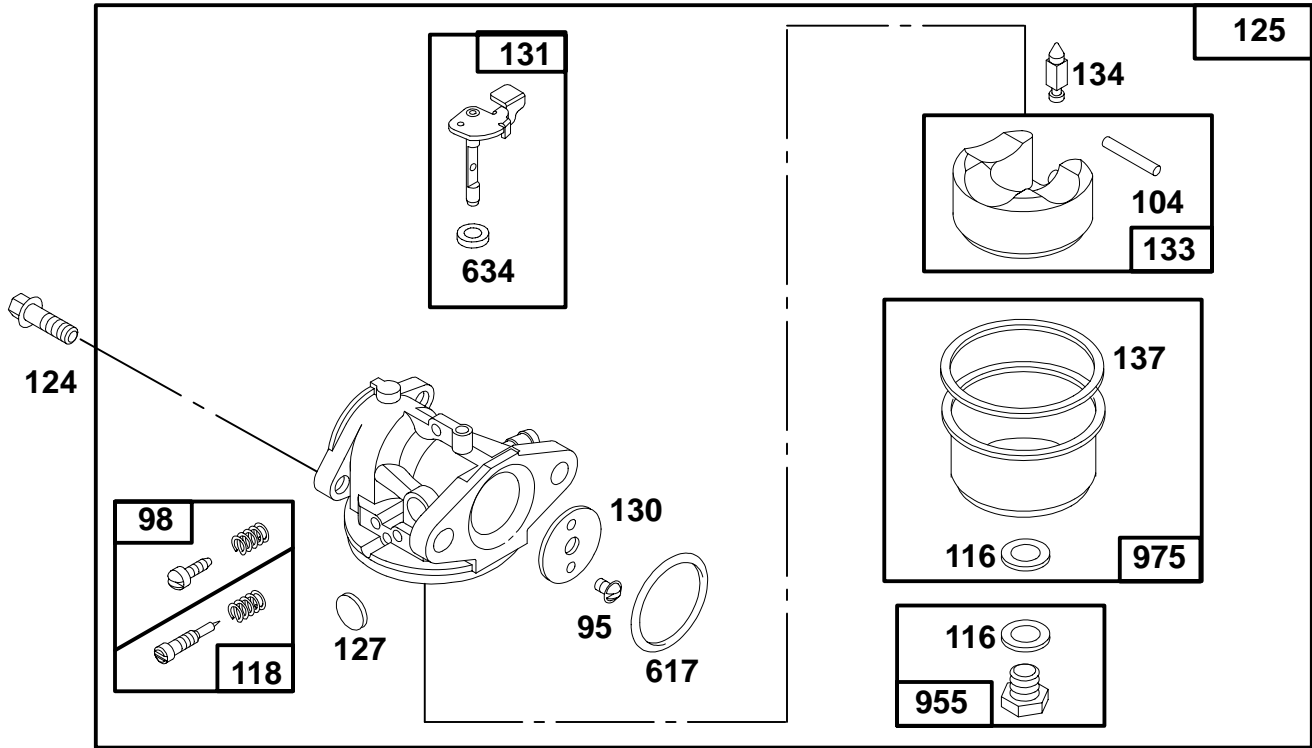

126800 to 126899

REF. NO.	PART NO.	DESCRIPTION	REF. NO.	PART NO.	DESCRIPTION	REF. NO.	PART NO.	DESCRIPTION
95	94098	Screw-Round Head	127	•	Plug-Welch (Sold in Kit Only)			(Standard) (Used After Code Date 93080100).
98	398185	Screw-Idle Adjustment	130	223470	Valve-Throttle			Note
104	•231371	Pin-Float Hinge	131	493267	Shaft-Throttle			494870 Screw-Carb.
116	•♦	Gasket-Sealing (Sold in Kit Only)	133	398187	Float-Carburetor			Bowl Mtg.
118	•493765	Valve-Needle	134	•398188	Valve-Needle (Includes Seat)			(For High Altitude) (Used After Code Date 93080100).
124	94525	Screw-Carb. Mtg.	137	•♦	Gasket-Float Bowl (Sold in Kit Only)			
125	496114	Carburetor (For Primer) (Used After Code Date 93080100). SEE NEXT PAGE FOR CHOKE CARBURETOR	617	•♦270344	Seal-Intake Elbow	975	493640	Bowl-Float
			634	•♦	Washer-Shaft (Sold in Kit Only)			
			955	493637	Screw-Fuel Bowl Kit			

- ★ Included in Gasket Set-See Ref. 358.
- Included in Carburetor Kit-Part No. 493762.
- ♦ Included in Carburetor Gasket Set-Part No. 490937.