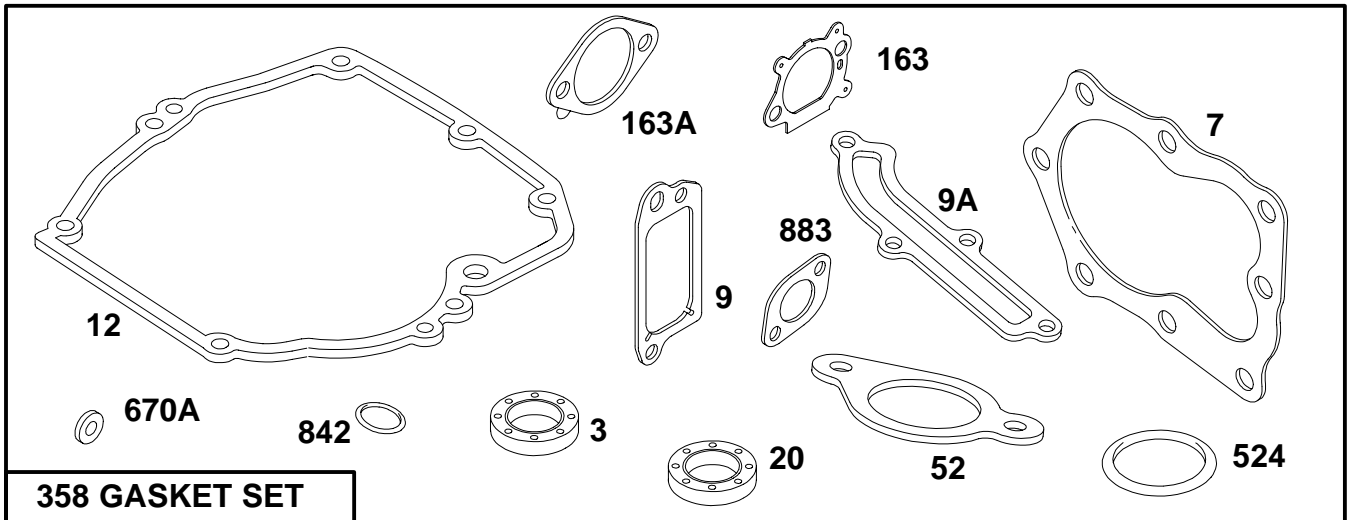

126800 to 126899