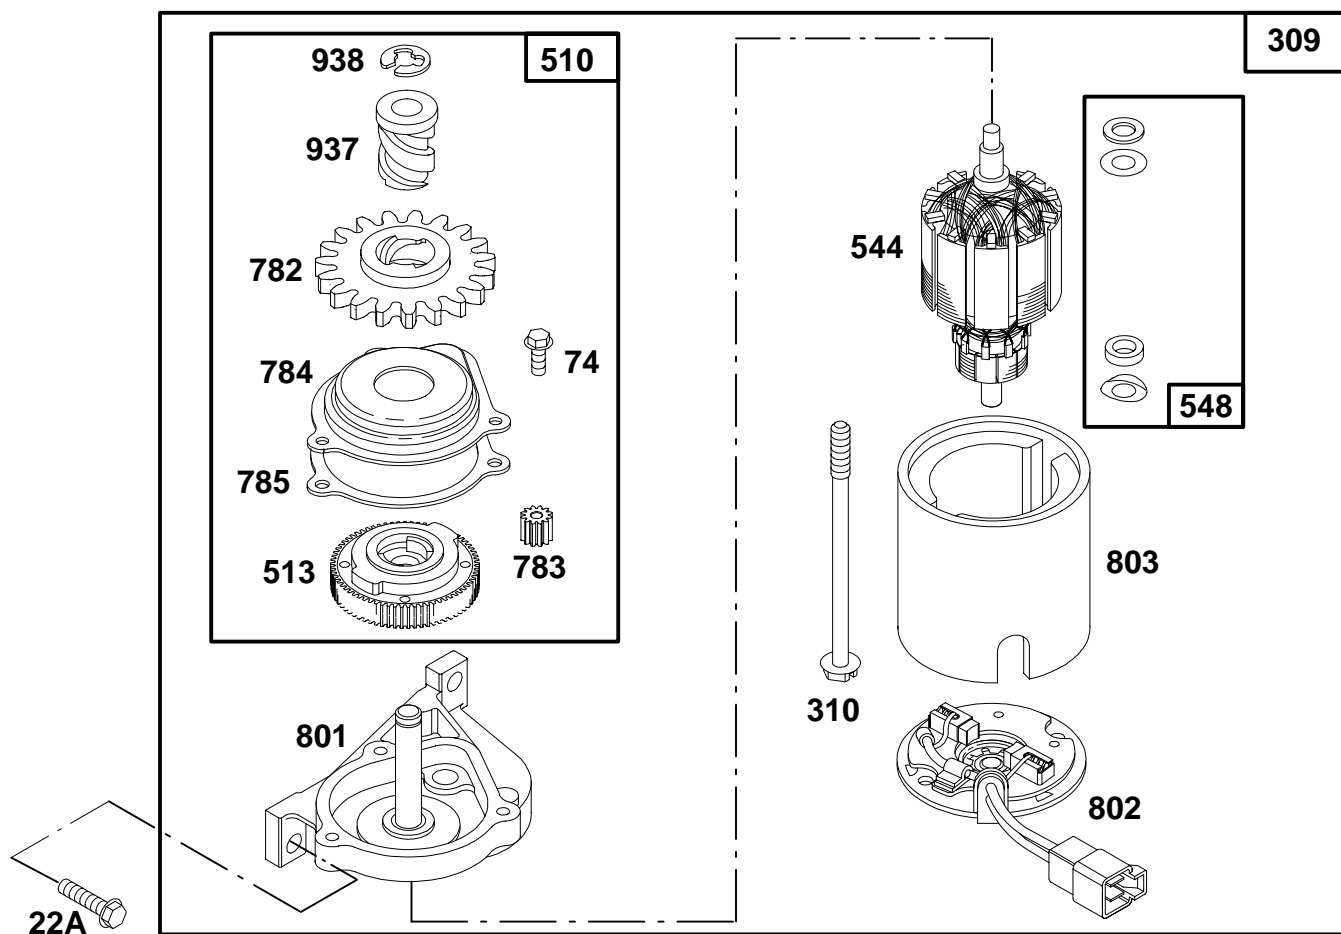

126800 to 126899

REF. NO.	PART NO.	DESCRIPTION	REF. NO.	PART NO.	DESCRIPTION	REF. NO.	PART NO.	DESCRIPTION
22A	94268	Screw-Hex. Hd.	544	492921	Armature-Starter	801	492335	Cap-Drive
74	93490	Screw-Sem	548	492919	Washer Set	802	492922	Cap-End
309	494233	Motor-Starter	782	281127	Gear-Starter	803	492920	Housing-Starter
310	94051	Bolt-Thru	783	261606	Gear-Starter	937	281125	Spline-Starter
510	494147	Drive Kit	784	224262	Cover-Gear	938	93941	Retainer-Lock
513	394815	Clutch-Drive	785	272201	Gasket-Cover			

- ★ Included in Gasket Set-See Ref. 358.
- Included in Carburetor Kit-Part No. 493762.
- Included in Carburetor Gasket Set-Part No. 490937.