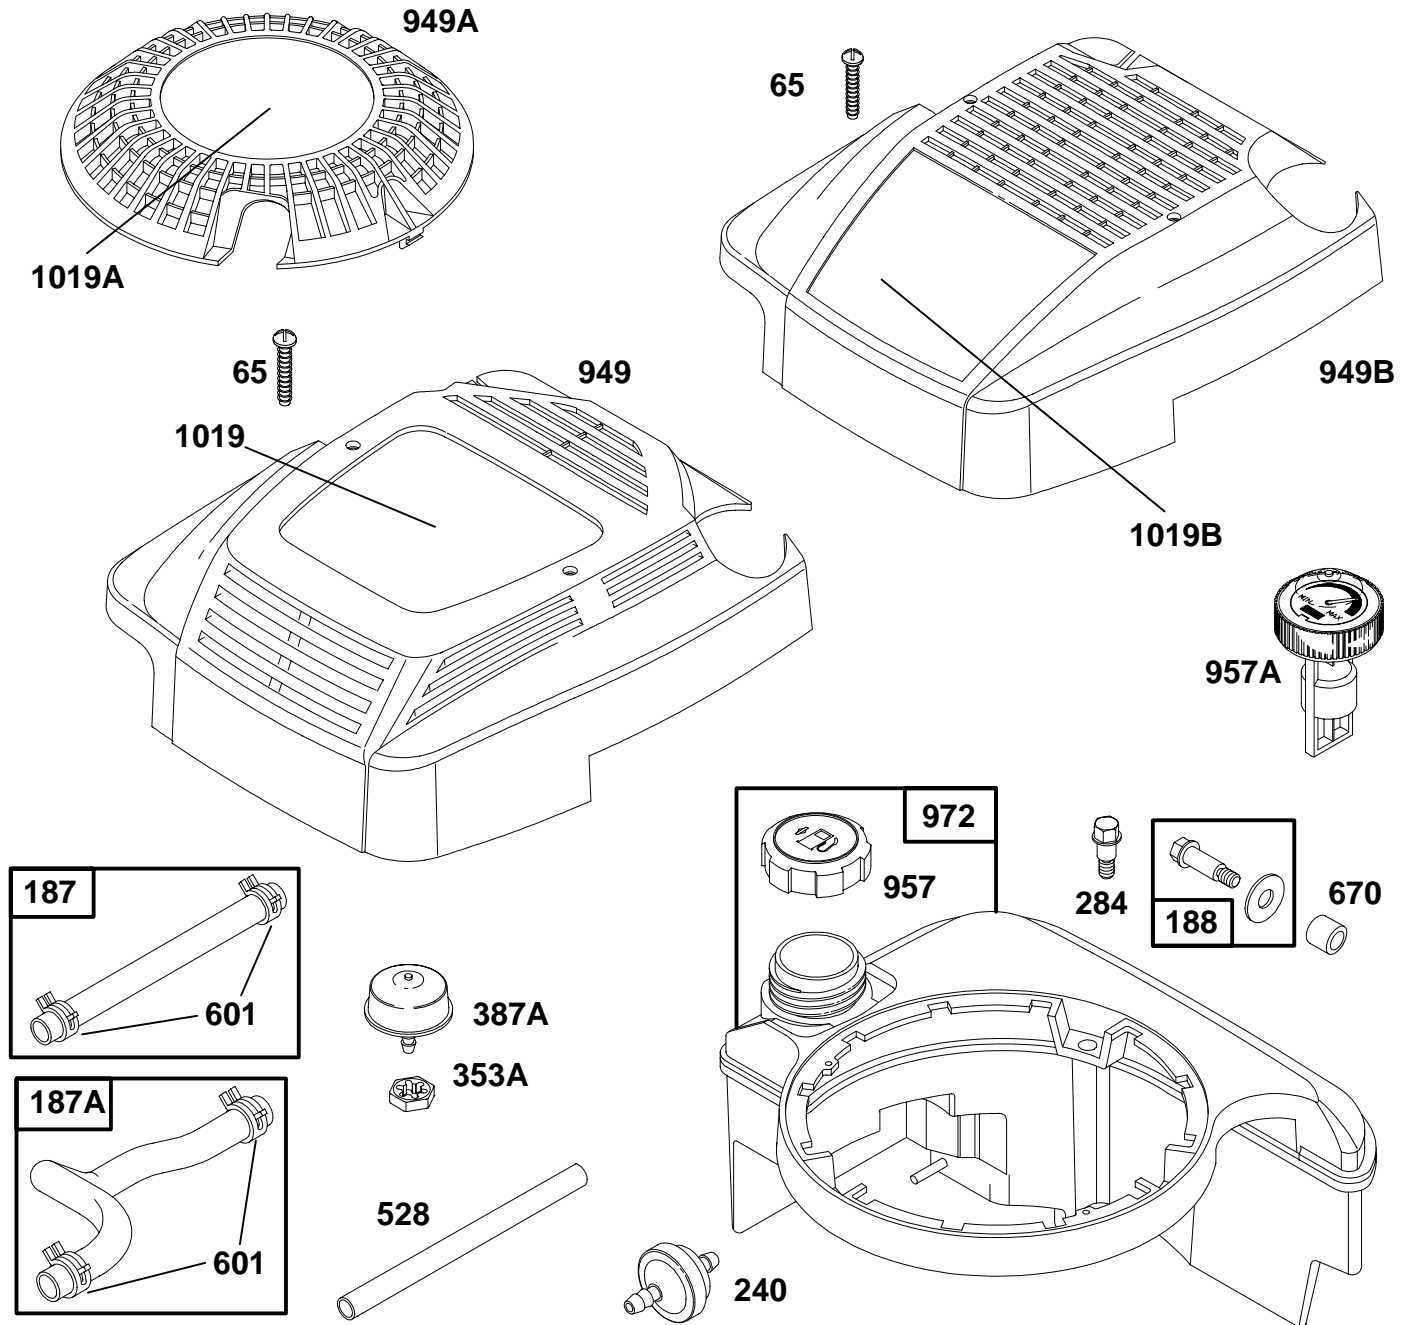

126800 to 126899

REF. NO.	PART NO.	DESCRIPTION	REF. NO.	PART NO.	DESCRIPTION	REF. NO.	PART NO.	DESCRIPTION	
65	94696	Screw-Guard Mtg.	528	399254	Line-Fuel	949B		Guard-Finger	
187	492790	Line-Fuel (Cut to Suit)	601	93807	Clamp-Hose (Black)			Use Reference 949, Guard-Finger.	
187A	492791	Line-Fuel			Note	957	397974	Cap-Fuel Tank	
188	398540	Screw-Hex. Hd. (Tank Mounting)			93053	Clamp-Hose (Green)	957A	494277	Cap-Fuel Tank
240	298090	Filter-Fuel	670	280512	Spacer (Fuel Tank)	972	495224	Tank-Fuel (1.6 Quart, Black)	
284	94511	Screw-Hex. Head	949	497233	Guard-Finger	1019	496658	Label Kit	
353A	94581	Nut-Lock	949A	281136	Guard-Finger	1019A	494256	Label Kit	
387A	394281	Primer-Carb.				1019B	495354	Label Kit	

- ★ Included in Gasket Set-See Ref. 358.
- Included in Carburetor Kit-Part No. 493762.
- Included in Carburetor Gasket Set-Part No. 490937.