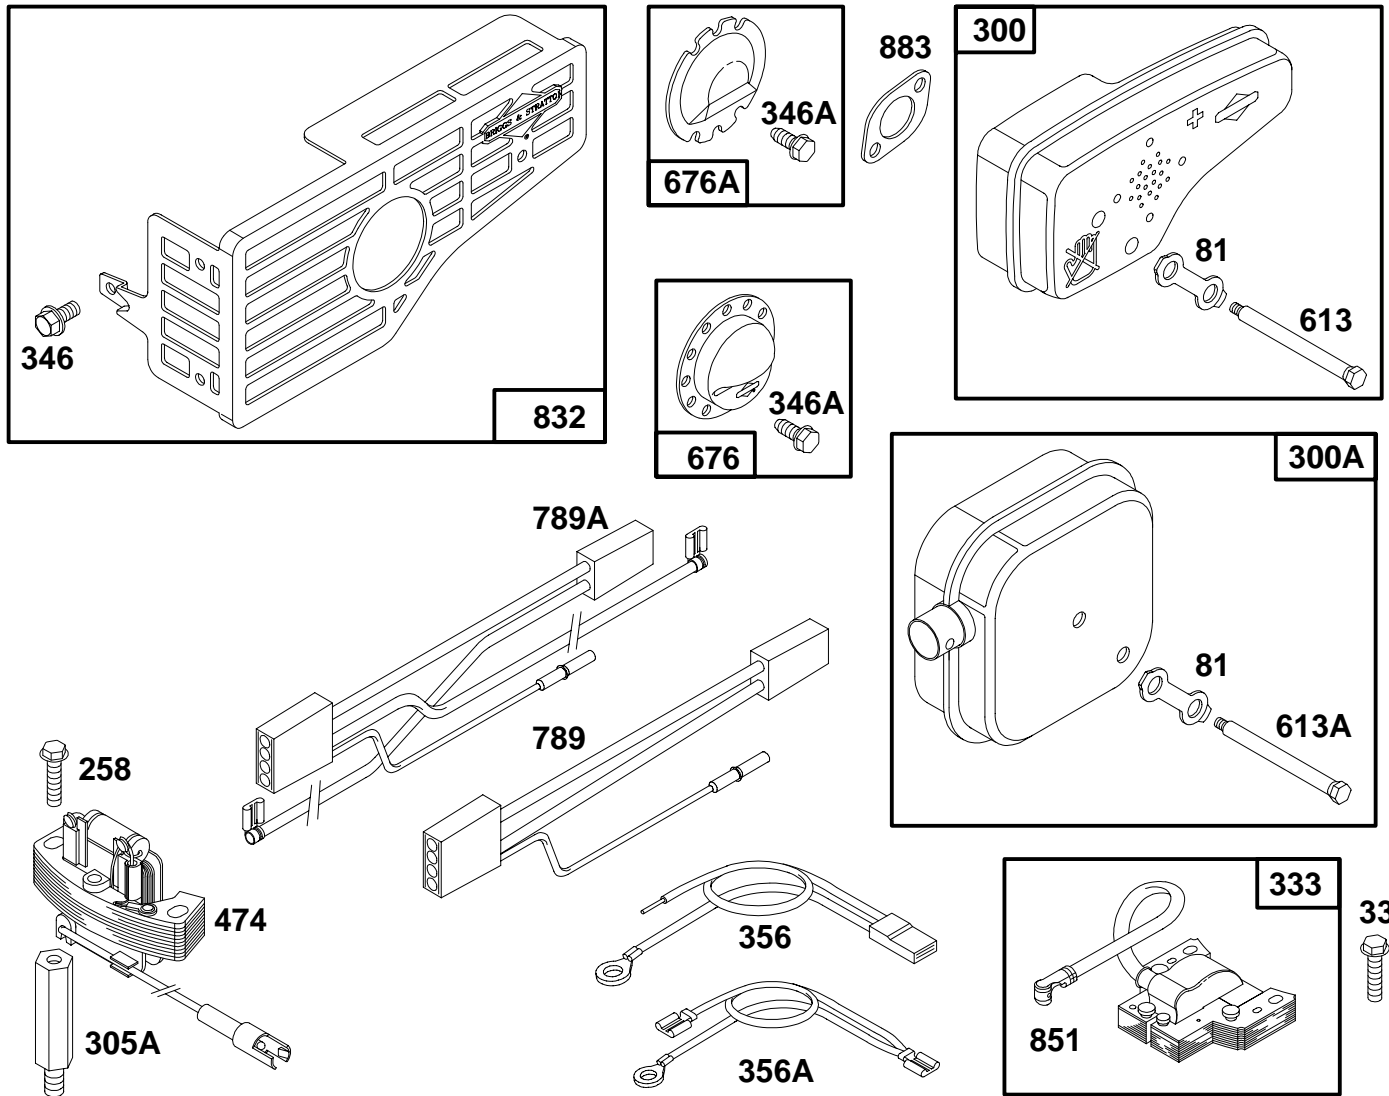

126800 to 126899

REF. NO.	PART NO.	DESCRIPTION	REF. NO.	PART NO.	DESCRIPTION	REF. NO.	PART NO.	DESCRIPTION
81	223664	Lock-Muffler Screw	356A	398708	Wire-Stop			Used on Engines with Band Brake.
258	94512	Screw-Hex. Head	474	492841	Alternator			Note
300	490547	Muffler-Exhaust	613	94231	Screw-Muffler Mtg.			494544 Harness-Wiring
300A	494343	Muffler-Exhaust (Square Lo-Tone)	613A	94615	Screw-Hex. Head			Used on Type No(s). 3434.
305A	94510	Stud-Alternator Mtg.	676	396548	Deflector-Muffler	832	494224	Guard-Muffler
333	802574	Armature-Magneto	676A	393756	Deflector-Muffler	851	221798	Terminal-Cable
334	93381	Screw-Armature Mtg.	789	493379	Harness-Wiring	883	★272253	Gasket-Muffler
346	94602	Screw-Hex. Hd.			Used on Engines without Band Brake.			
346A	93705	Screw-Hex. Hd.	789A	493380	Harness-Wiring			
356	398808	Wire-Stop						

- ★ Included in Gasket Set-See Ref. 358.
- Included in Carburetor Kit-Part No. 493762.
- Included in Carburetor Gasket Set-Part No. 490937.