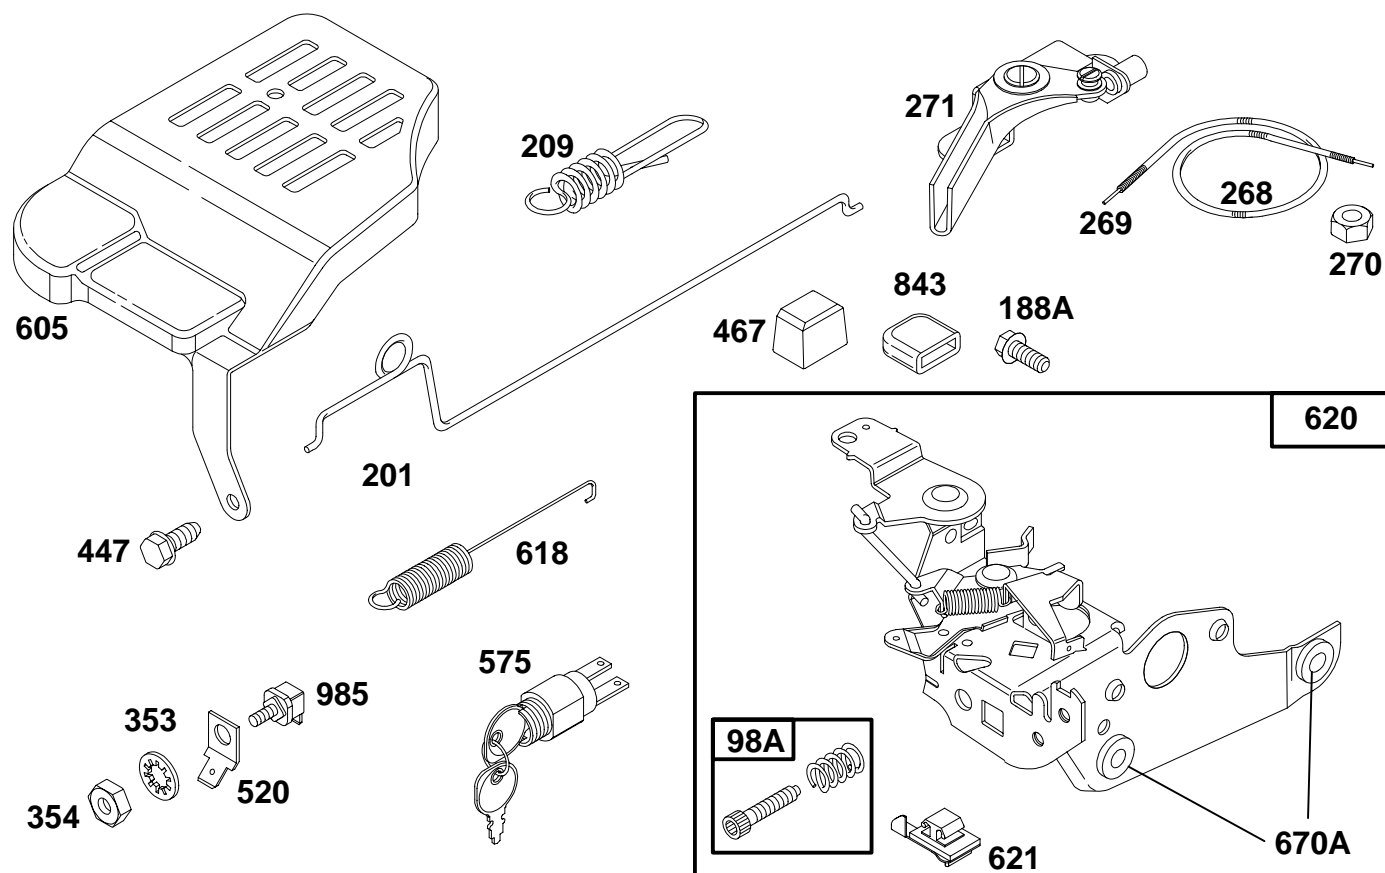

126800 to 126899

REF. NO.	PART NO.	DESCRIPTION	REF. NO.	PART NO.	DESCRIPTION	REF. NO.	PART NO.	DESCRIPTION
98A	493280	Screw-Speed Adj.						(Used Before Code Date 93080200).
188A	94644	Screw-Hex. Hd.			Shorter Wire is Needed, Cut to Length.			Note
201	262579	Link						495976 Bracket-Control (Manual Friction Control)
209		Spring-Governor	270	63426	Locknut-Casing			(Used After Code Date 93080100).
		See Last Pages.	271	290568	Lever-Control			493895 Bracket-Control (Used Before Code Date 93080200).
268	65616	Casing-Wire (72" Long)	353	92791	Washer-Lock			Used on Type No(s). 0407, 3215, 3411, 7415, 7416.
		66986 Casing-Wire (48" Long)	354	90576	Nut-Hex.			
		If Longer Casing is Needed, Specify Length in Inches; if Shorter Casing is Needed, Cut to Length.	447	93801	Screw-Hex. Hd.			
269	26633	Wire-Control (78" Long)	467	280857	Knob			
		26099 Wire-Control (54" Long)	520	93722	Terminal			
		If Longer Wire is Needed, Specify Length in Inches; if	575	396291	Switch-Starting			
					Include(s):			
			605	224509	Bracket-Support			
			618	262749	Spring			
			620	495975	Bracket-Control (Remote Control)			
					(Used After Code Date 93080100).			
					493894 Bracket-Control	621	396847	Switch-Stop
						670A	★493823	Spacer-Bracket (Includes 2)
						843	272616	Sleeve-Lever
						985	398525	Insulator

- ★ Included in Gasket Set-See Ref. 358.
- Included in Carburetor Kit-Part No. 493762.
- Included in Carburetor Gasket Set-Part No. 490937.