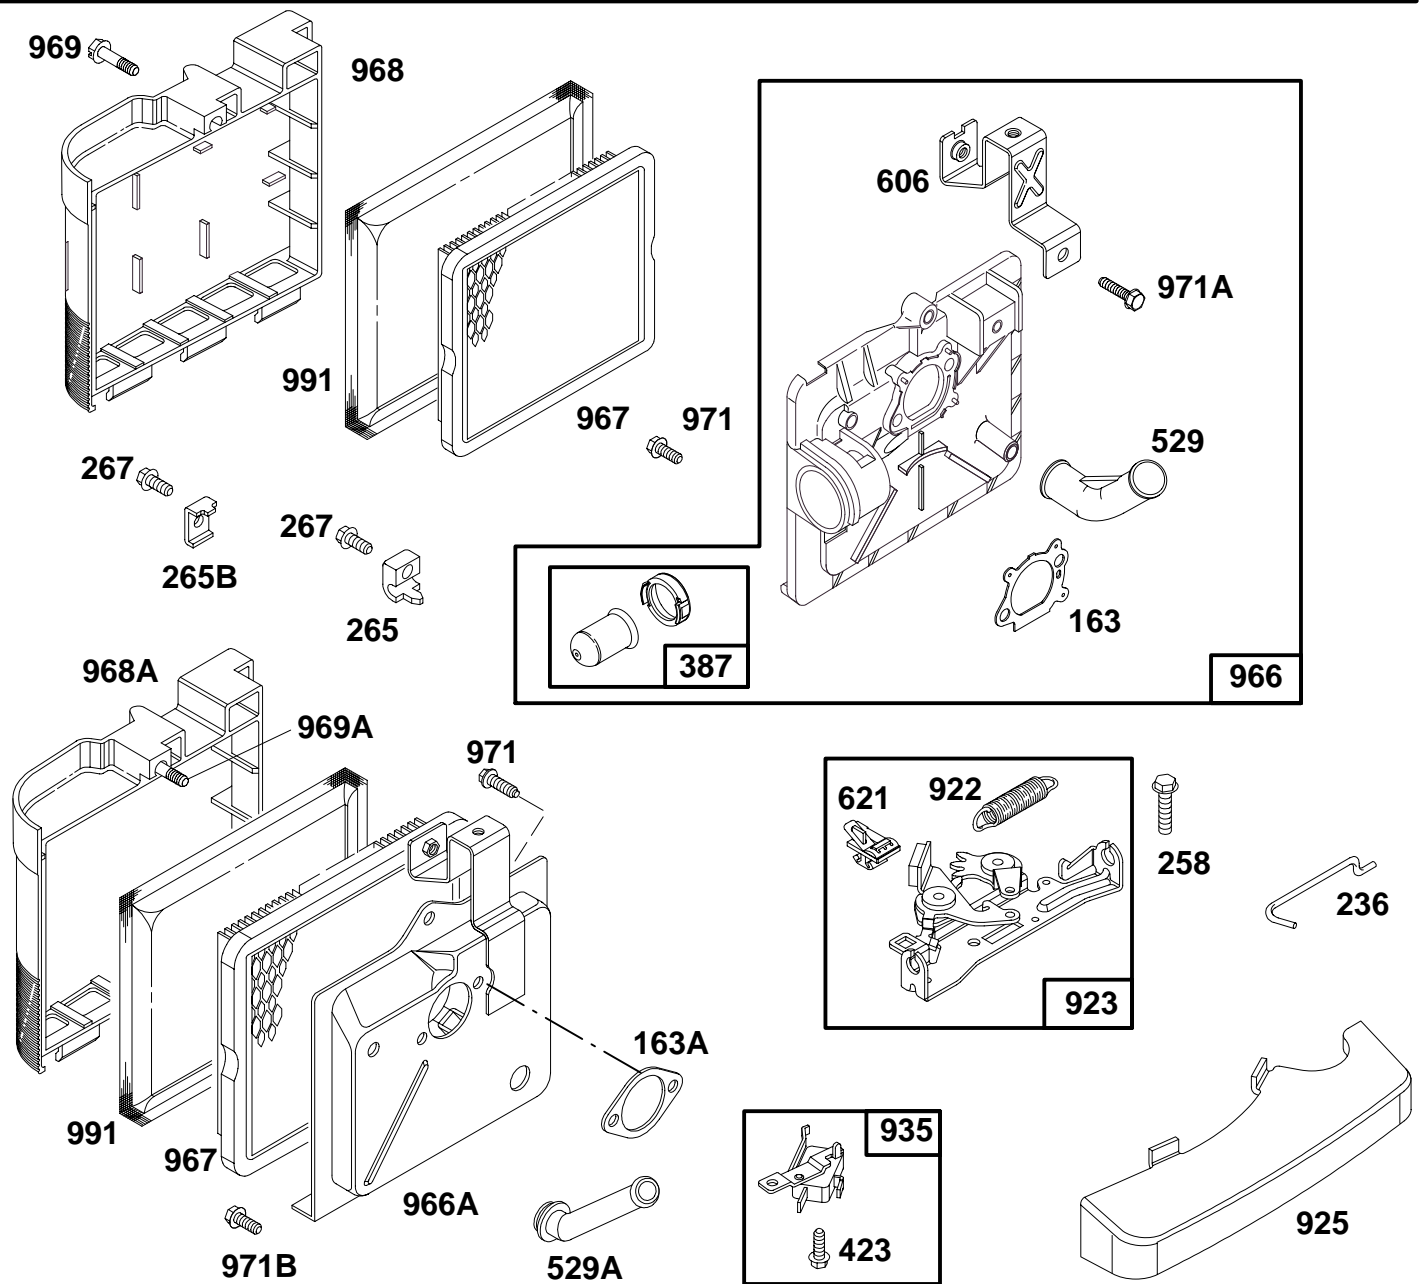

126800 to 126899

REF. NO.	PART NO.	DESCRIPTION	REF. NO.	PART NO.	DESCRIPTION	REF. NO.	PART NO.	DESCRIPTION
163	★272653	Gasket-Air Cleaner	621	396847	Switch-Stop	967	491588	Filter-Air Date 93080200).
163A	★272296	Gasket-Air Cleaner	922	262640	Spring-Brake	968	281340	Cover-Air Cleaner
236	262461	Link-Lock Out	923	493442	Brake	968A	281069	Cover-Air Cleaner
258	94512	Screw-Hex. Head	925	281145	Cover-Linkage	969	94120	Screw-Hex. Head
265	213146	Clamp-Casing	935	398758	Switch-Interlock	969A	94173	Screw-Air Cleaner
265B	221535	Clamp-Casing	966	496116	Base-Air Cleaner	971	94121	Screw-Air Cleaner
267	94204	Screw-Hex. Hd.				971A	94749	Screw-Air Cleaner
387	496115	Primer-Carburetor				971B	94269	Screw-Air Cleaner
423	93758	Screw-Hex. Head				991	493537	Filter-Air (Pre-Filter)
529	281299	Grommet	966A	494735	Base-Air Cleaner (Metal) (Used Before Code			
529A	280943	Grommet						
606	224815	Strap-Bracket						

- ★ Included in Gasket Set-See Ref. 358.
- Included in Carburetor Kit-Part No. 493762.
- Included in Carburetor Gasket Set-Part No. 490937.