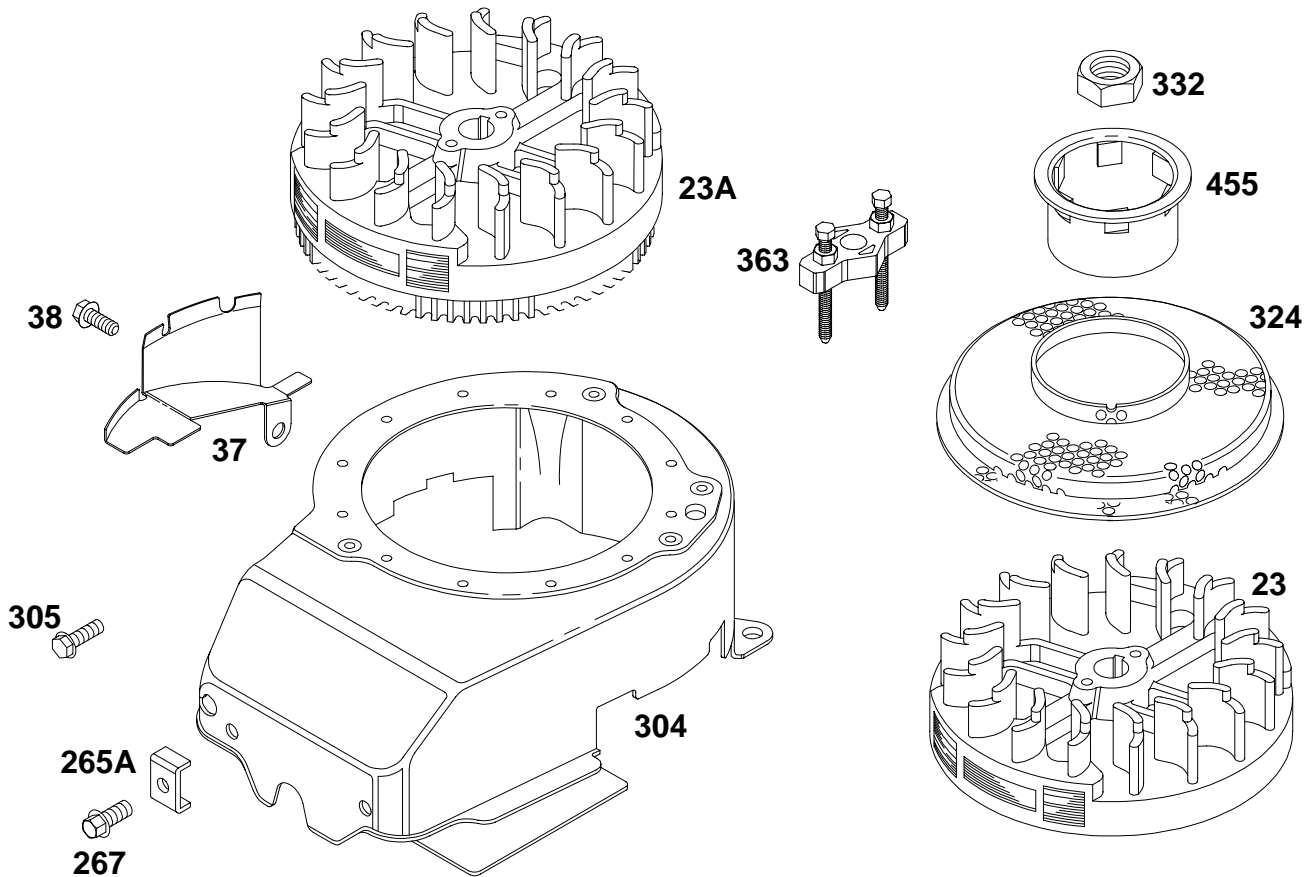

# 126800 to 126899

REF. NO.	PART NO.	DESCRIPTION	REF. NO.	PART NO.	DESCRIPTION	REF. NO.	PART NO.	DESCRIPTION
163	★272653	Gasket-Air Cleaner	621	396847	Switch-Stop	967	491588	Filter-Air Date 93080200).
163A	★272296	Gasket-Air Cleaner	922	262640	Spring-Brake	968	281340	Cover-Air Cleaner
236	262461	Link-Lock Out	923	493442	Brake	968A	281069	Cover-Air Cleaner
258	94512	Screw-Hex. Head	925	281145	Cover-Linkage	969	94120	Screw-Hex. Head
265	213146	Clamp-Casing	935	398758	Switch-Interlock	969A	94173	Screw-Air Cleaner
265B	221535	Clamp-Casing	966	496116	Base-Air Cleaner	971	94121	Screw-Air Cleaner
267	94204	Screw-Hex. Hd.				971A	94749	Screw-Air Cleaner
387	496115	Primer-Carburetor				971B	94269	Screw-Air Cleaner
423	93758	Screw-Hex. Head				991	493537	Filter-Air (Pre-Filter)
529	281299	Grommet	966A	494735	Base-Air Cleaner (Metal) (Used Before Code			
529A	280943	Grommet						
606	224815	Strap-Bracket						

- ★ Included in Gasket Set-See Ref. 358.
- Included in Carburetor Kit-Part No. 493762.
- ◆ Included in Carburetor Gasket Set-Part No. 490937.

**126800 to 126899**

REF. NO.	PART NO.	DESCRIPTION	REF. NO.	PART NO.	DESCRIPTION	REF. NO.	PART NO.	DESCRIPTION
23	492177	Flywheel	267	94204	Screw-Clamp Mtg.	324	224251	Screen-Rotating
23A	492175	Flywheel	304	493294	Housing-Blower			<b>Note</b>
		<b>Note</b>			Used on Engines			224527 Screen-Rotating
		492893 Flywheel			without Band Brake.			Used on Type No(s).
		Used on Type No(s).			<b>Note</b>			0421, 0425.
		0407, 0416, 0420,			493293 Housing	332	92284	Nut-Flywheel
		4401, 4402.			Blower	363	19069	Flywheel Puller
37	224511	Guard-Flywheel			Used on Engines with	455	224250	Cup-Flywheel
38	94608	Screw-Hex. Hd.			Band Brake.			
265A	22372	Clamp-Casing	305	94513	Screw-Sem			