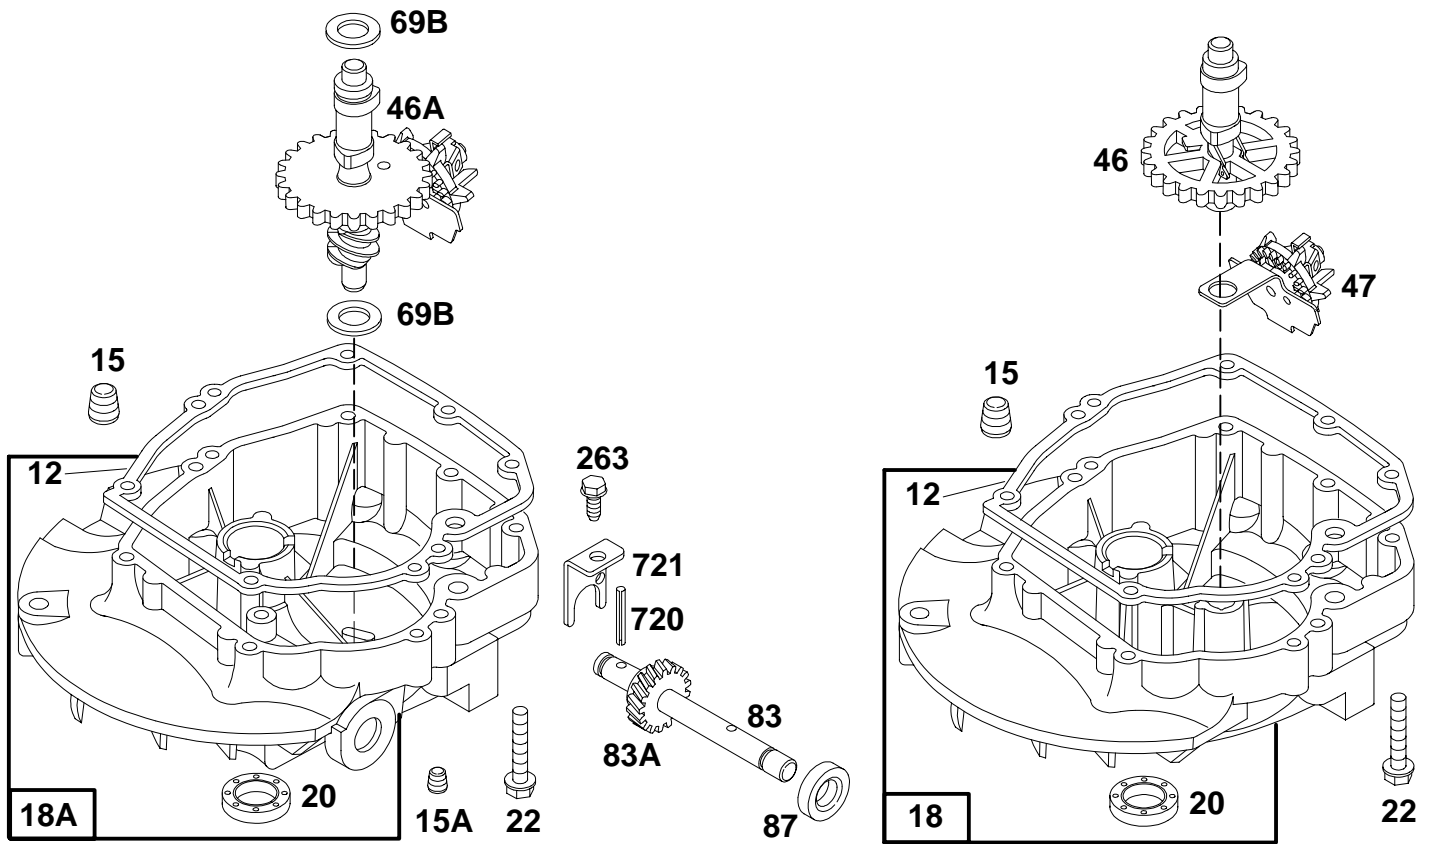

126800 to 126899

REF. NO.	PART NO.	DESCRIPTION	REF. NO.	PART NO.	DESCRIPTION	REF. NO.	PART NO.	DESCRIPTION
12	★272198	Gasket-Crankcase						
15	94613	Plug-Oil Drain						
15A	94470	Plug-Oil Drain (Hex. Socket, 1/16-27 NPF)						
18	493279	Sump-Engine						
18A	493365	Sump-Engine						
20	★399781	Seal-Oil						
22	94220	Screw-Hex. Head						
		Note						
		94612 Screw-Hex. Head One Used in Hole Nearest Breather.						
46	492830	Gear-Cam						
46A	493738	Gear-Cam (Counterclockwise)						
		Note						
		493740 Gear-Cam (Clockwise) Used on Type No(s). 0407, 0422, 3424, 3425.						
47	493737	Slinger-Oil						
69B	68938	Washer-Thrust						
83	231759	Shaft-Drive						
		Note						
		231671 Shaft-Aux. Drive Used on Type No(s). 0416, 0417, 0420, 0422, 3415, 3429.						
		231711 Shaft-Aux. Drive Used on Type No(s).						
		0407.						
		231748 Shaft-Aux. Drive Used on Type No(s). 0415, 3424, 3425.						
		231909 Shaft-Drive Used on Type No(s). 0511.						
83A	231279	Gear-Drive						
		Note						
		231278 Gear-Drive Used on Type No(s). 0407, 0422, 3424, 3425, 3429.						
87	391484	Seal-Oil						
263	94602	Screw-Hex. Head						
720	93474	Pin-Shaft						
721	224249	Stop-Shaft						

- ★ Included in Gasket Set-See Ref. 358.
- Included in Carburetor Kit-Part No. 493762.
- Included in Carburetor Gasket Set-Part No. 490937.