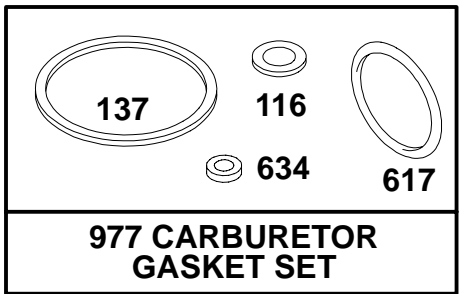

358 GASKET SET

977 CARBURETOR GASKET SET