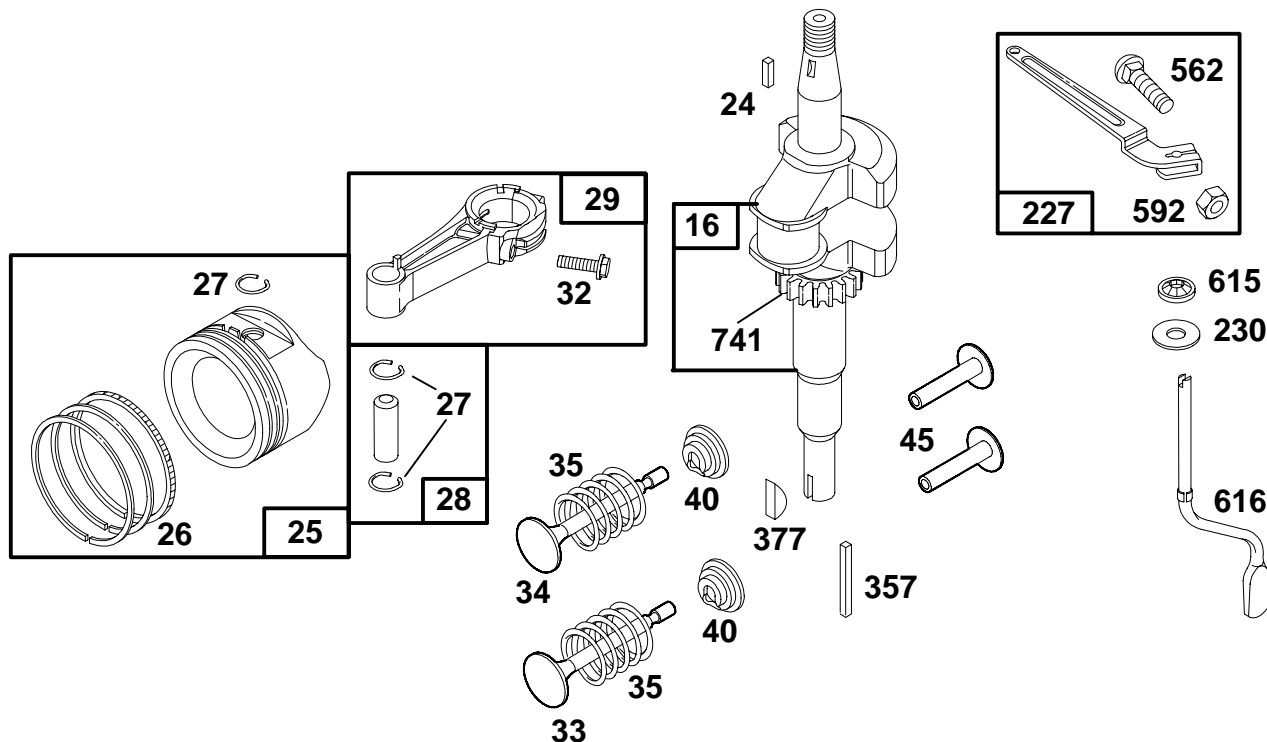

REF. NO.	PART NO.	DESCRIPTION	REF. NO.	PART NO.	DESCRIPTION	REF. NO.	PART NO.	DESCRIPTION
16		Crankshaft See Last Pages.			493390 Ring Set (.030" O.S.)	40	93312	Retainer-Valve
24	222698	Key-Flywheel	27	26026	Lock-Piston Pin	45	262204	Tappet-Valve
25	494058	Piston Assy. (Standard)	28	298909	Pin-Piston (Standard)	227	492349	Lever Assembly-Gov.
	494059	Piston Assy. (.010" O.S.)		298908	Pin-Piston (.005" O.S.)	230	67072	Washer-Gov. Crank
	494060	Piston Assy. (.020" O.S.)	29	490566	Rod-Connecting (Standard)	357	91540	Key-Drive Pulley
	494061	Piston Assy. (.030" O.S.)		490743	Rod-Connecting (.020" Undersize)	377	94329	Key-Woodruff (For 25 mm Crankshaft)
26	493261	Ring Set (Standard)	32	94699	Screw-Conn. Rod	562	92613	Bolt-Governor Lever
	493388	Ring Set (.010" O.S.)	33	262651	Valve-Exhaust	592	231082	Nut-Hex.
	493389	Ring Set (.020" O.S.)	34	262652	Valve-Intake	615	94474	Fastener
			35	262224	Spring-Valve	616	262578	Crank-Governor
						741	262598	Gear-Timing

- ★ Included in Gasket Set-See Ref. 358.
- Included in Carburetor Kit-Part No. 493762.
- Included in Carburetor Gasket Set-Part No. 490937.