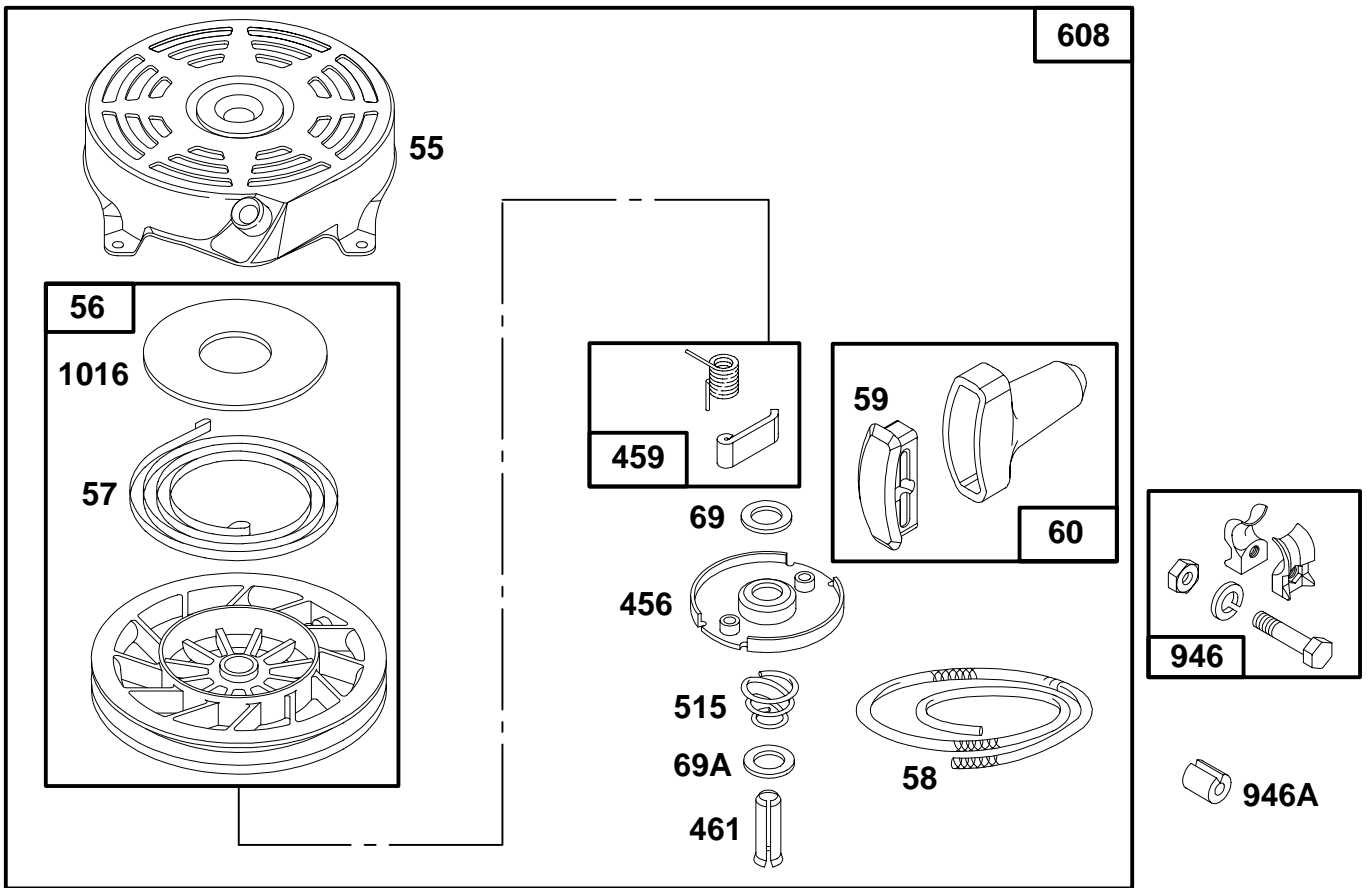

126800 to 126899

REF. NO.	PART NO.	DESCRIPTION	REF. NO.	PART NO.	DESCRIPTION	REF. NO.	PART NO.	DESCRIPTION
55	492831	Housing–Rewind Starter	60	393152	Grip–Starter Rope	608	493295	Starter–Rewind
56	493824	Pulley–Starter	69	280973	Washer–Spring			Include(s):
57	262594	Spring–Rewind Starter	69A	224322	Washer–Flat			94128 Screw–Hex. Hd
58	280399	Rope–Starter (Cut To 88–5/8")	456	224321	Retainer–Spring			92987 Nut–Hex.
59	396892	Insert–Starter Grip	459	492833	Pawl–Ratchet	946	396526	Guide–Rope
			461	262626	Pin–Shaft	946A	223294	Stop–Rope
			515	262625	Spring–Retainer	1016	224278	Cover–Pulley

- ★ Included in Gasket Set–See Ref. 358.
- Included in Carburetor Kit–Part No. 493762.
- Included in Carburetor Gasket Set–Part No. 490937.