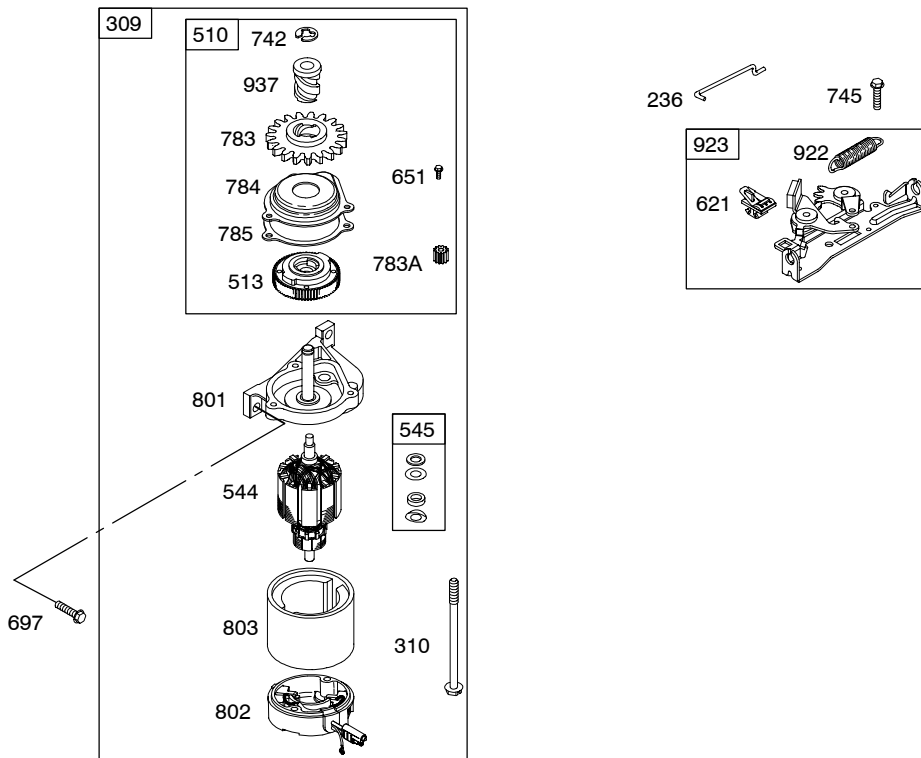

125H00

Illustrations cover a range of engines. Parts shown without corresponding text may not be used on your specific engine.
6680-6 Assemblies include all parts shown in frames. 10/05/2005

125H00

REF. NO.	PART NO.	DESCRIPTION	REF. NO.	PART NO.	DESCRIPTION	REF. NO.	PART NO.	DESCRIPTION
1	697324	Cylinder Assembly	25	790358	Piston Assembly (Standard) (Used After Code Date 04031400).	27	691866	Lock-Piston Pin
2	399269	Kit-Bushing/Seal (Magneto Side)				28	499423	Pin-Piston (Standard)
3	*299819	Seal-Oil (Magneto Side)				29	499424	Rod-Connecting (Standard)
4	493279	Sump-Engine				32	691664	Screw (Connecting Rod)
4A	493365	Sump-Engine (Auxiliary PTO)				32A	695759	Screw (Connecting Rod)
5	691160	Head-Cylinder				33	262651	Valve-Exhaust
7	*Ø692249	Gasket-Cylinder Head				34	262652	Valve-Intake
8	695250	Breather Assembly				35	691270	Spring-Valve (Intake)
9	*Ø272481	Gasket-Breather				36	691270	Spring-Valve (Exhaust)
10	691125	Screw (Breather Assembly)				37	694086	Guard-Flywheel
11	691781	Tube-Breather				40	692194	Retainer-Valve
12	*692232	Gasket-Crankcase				43	691997	Slinger-Governor/Oil
13	690912	Screw (Cylinder Head)				45	690548	Tappet-Valve
15	691680	Plug-Oil Drain (Square Socket)				46	691449	Camshaft
15A	691093	Plug-Oil Drain (Hex Socket)				46A	691459	Camshaft (Counterclockwise)
16	691451	Crankshaft				50	497465	Manifold-Intake
		----- Note -----				51	*272199	Gasket-Intake
		692978 Crankshaft Used on Type No(s). 0110, 0115, 0116.				54	691650	Screw (Intake Manifold)
		691452 Crankshaft Used on Type No(s). 0113, 0114, 0121, 0122, 0123, 0124.	26	790360	Ring Set (Standard) (Used After Code Date 04031400).	55	691421	Housing-Rewind Starter
20	*399781	Seal-Oil (PTO Side)				58	697316	Rope-Starter (Cut To Required Length)
20A	*691952	Seal-Oil (PTO Side) (Auxiliary PTO)				60	281434	Grip-Starter Rope
22	691092	Screw (Crankcase Cover/Sump)				65	690837	Screw (Rewind Starter)
23	692315	Flywheel (Rewind Start)				73	691222	Screen-Rotating
23A	691992	Flywheel (Electric Start)					696565	Shaft-Throttle (Plastic)
24	222698	Key-Flywheel				78	691108	Screw (Flywheel Guard)
						81	691740	Lock-Muffler Screw
						83	690522	Shaft-Auxiliary
						95	691636	Screw (Throttle Valve)

* Included in Engine Gasket Set-Ref. No.358.
● Included in Carburetor Overhaul Kit-Ref. No. 121.

◆ Included in Carburetor Gasket Set-Ref. No. 977.
Ø Included in Valve Gasket Set-Ref. No 1095.

Illustrations cover a range of engines. Parts shown without corresponding text may not be used on your specific engine.