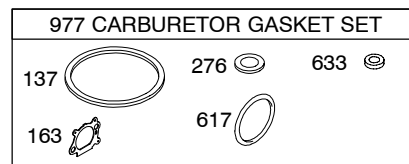

6680-3 *Illustrations cover a range of engines. Parts shown without corresponding text may not be used on your specific engine.* Assemblies include all parts shown in frames. 10/05/2005