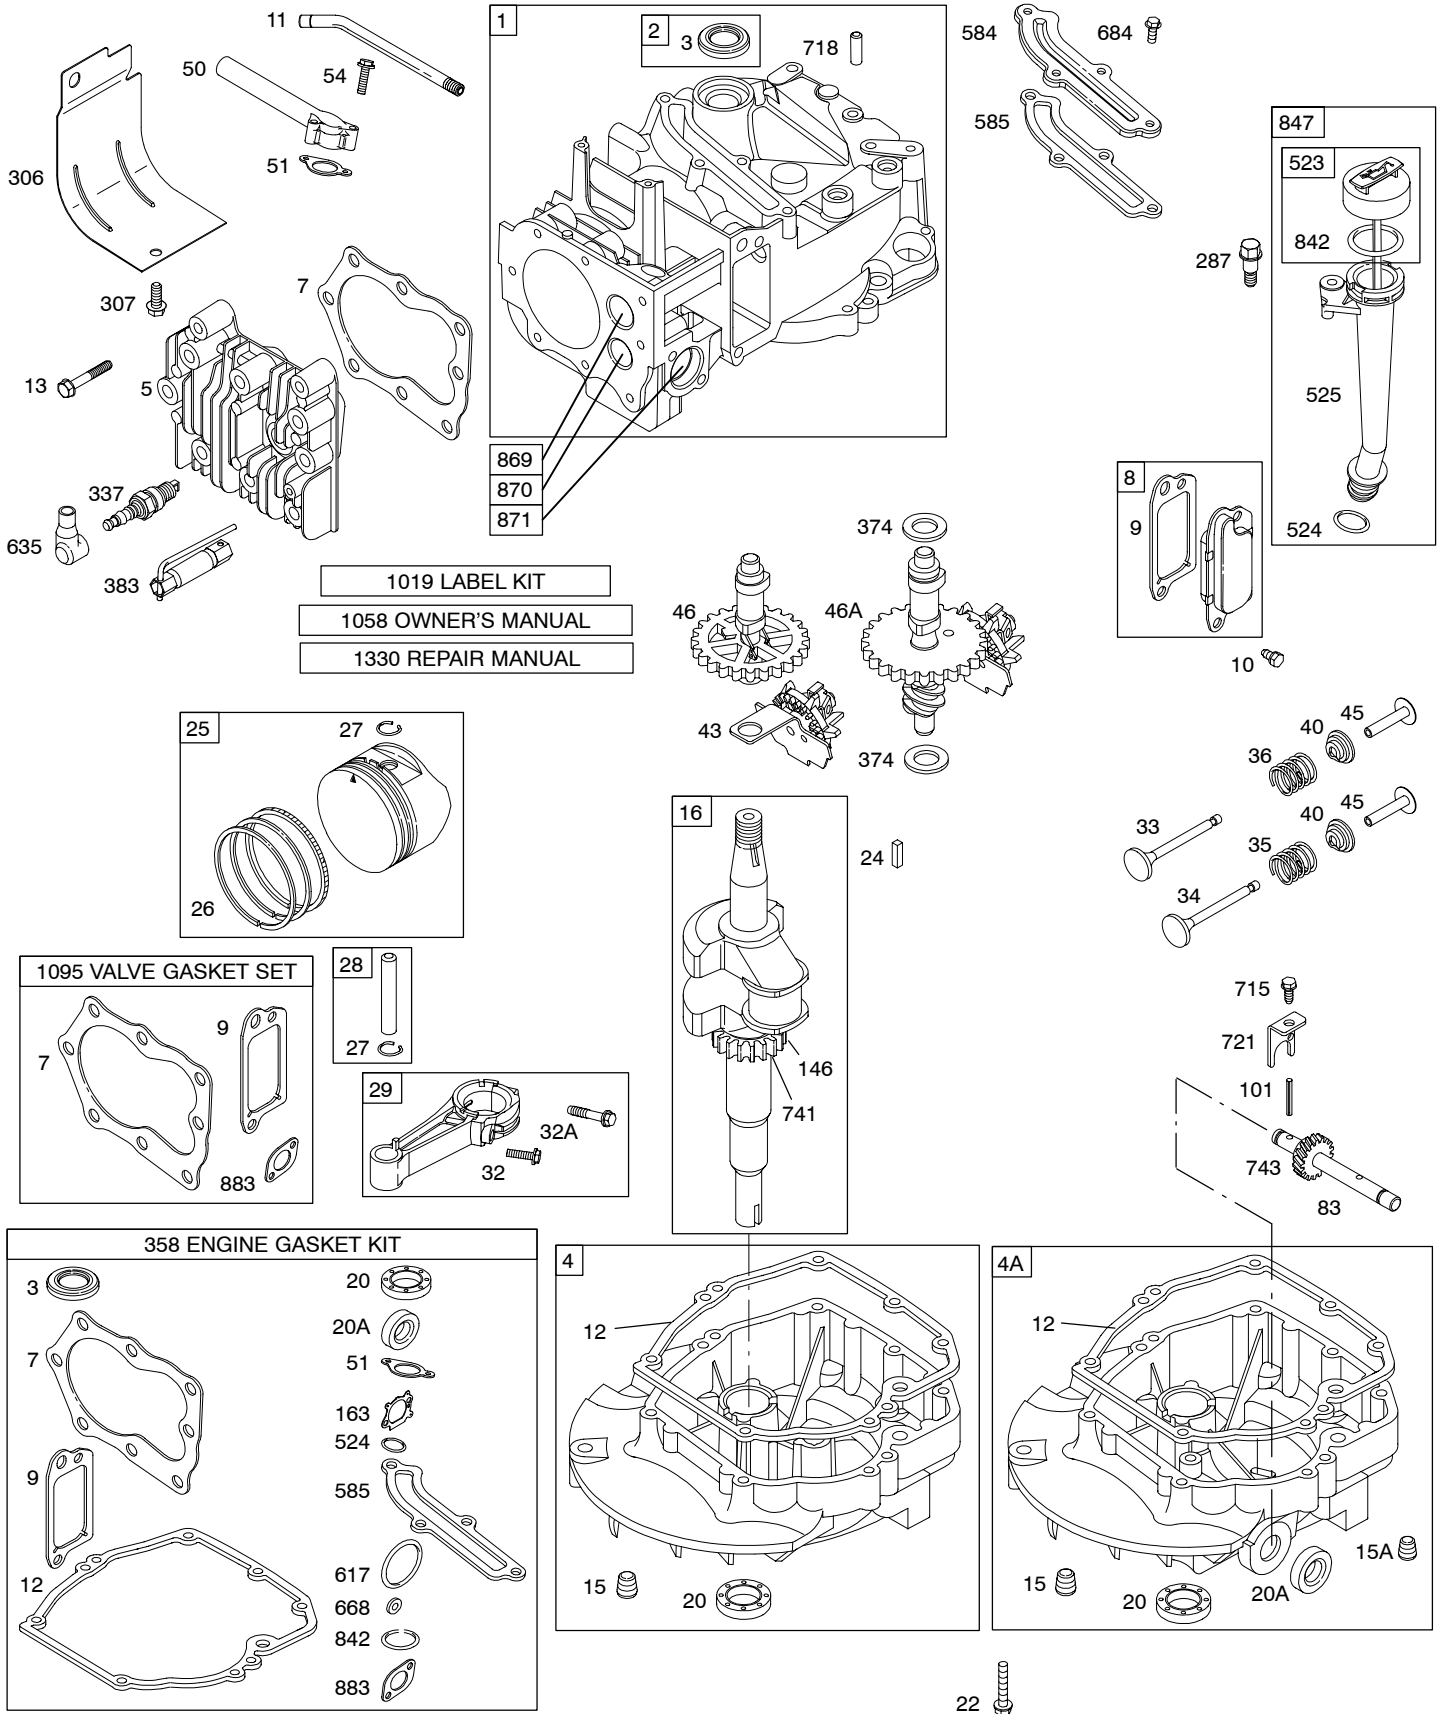

125H00

Illustrations cover a range of engines. Parts shown without corresponding text may not be used on your specific engine.
6680-2 Assemblies include all parts shown in frames. 10/05/2005