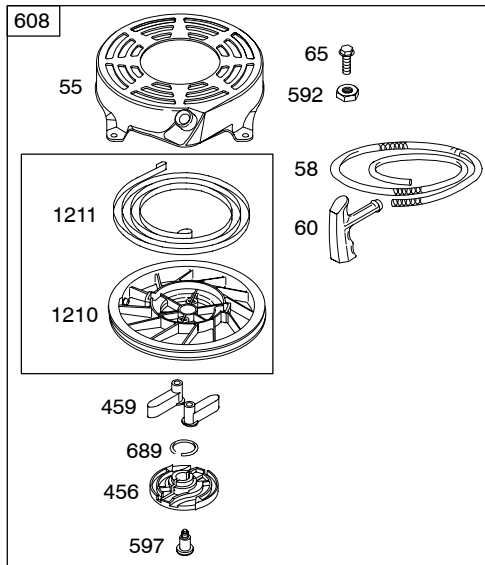

1036 EMISSION LABEL

6680-5 *Illustrations cover a range of engines. Parts shown without corresponding text may not be used on your specific engine.* Assemblies include all parts shown in frames. 10/05/2005