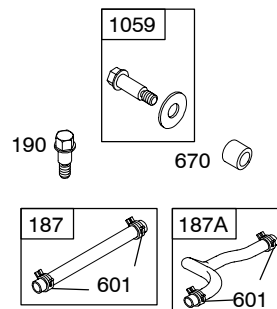

6680-3 *Illustrations cover a range of engines. Parts shown without corresponding text may not be used on your specific engine.* Assemblies include all parts shown in frames. 10/05/2005