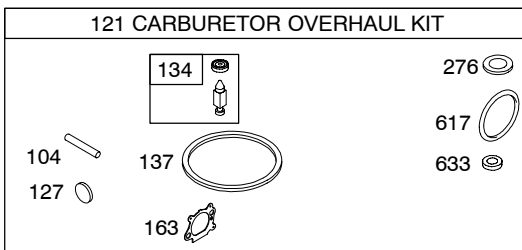

6680-3 *Illustrations cover a range of engines. Parts shown without corresponding text may not be used on your specific engine.* Assemblies include all parts shown in frames. 10/05/2005