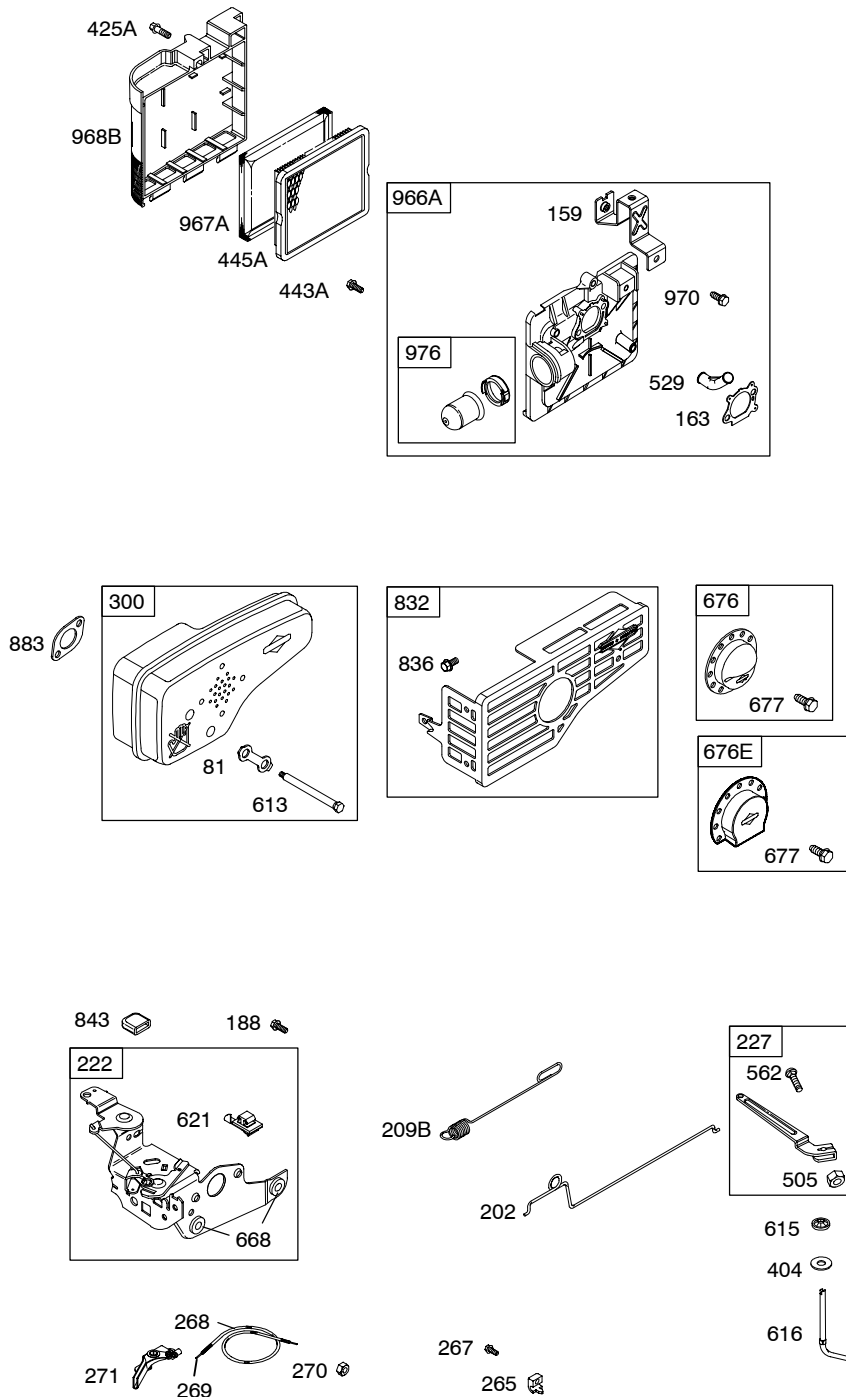

125H00

Illustrations cover a range of engines. Parts shown without corresponding text may not be used on your specific engine.
6680-4 Assemblies include all parts shown in frames. 10/05/2005