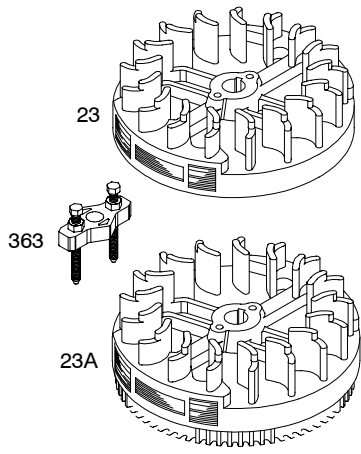

1036 EMISSION LABEL

6680-5 *Illustrations cover a range of engines. Parts shown without corresponding text may not be used on your specific engine.* Assemblies include all parts shown in frames. 10/05/2005