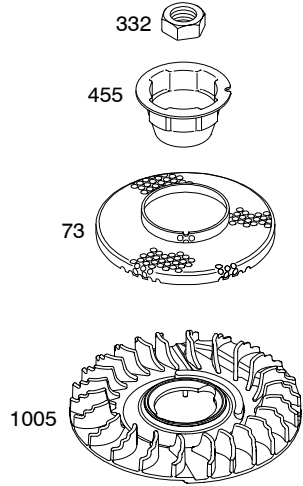

1036 EMISSION LABEL

6680-5 *Illustrations cover a range of engines. Parts shown without corresponding text may not be used on your specific engine.* Assemblies include all parts shown in frames. 10/05/2005