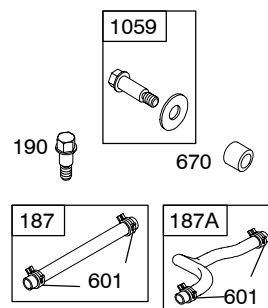

Illustrations cover a range of engines. Parts shown without corresponding text may not be used on your specific engine.
6733-3 Assemblies include all parts shown in frames. 10/05/2005