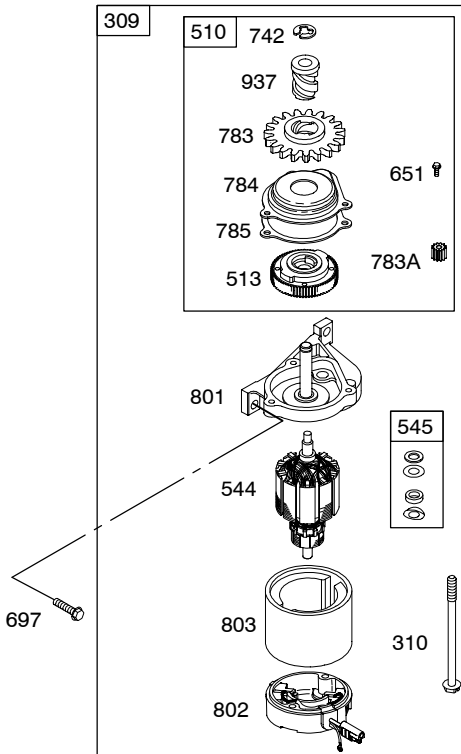

123H00

Illustrations cover a range of engines. Parts shown without corresponding text may not be used on your specific engine.
6733-6 Assemblies include all parts shown in frames.

10/05/2005

REF. NO.	PART NO.	DESCRIPTION	REF. NO.	PART NO.	DESCRIPTION	REF. NO.	PART NO.	DESCRIPTION
1	697324	Cylinder Assembly	25	790358	Piston Assembly (Standard) (Used After Code Date 04031400).	27	691866	Lock-Piston Pin
2	399269	Kit-Bushing/Seal (Magneto Side)			----- Note -----	28	499423	Pin-Piston (Standard)
3	*299819	Seal-Oil (Magneto Side)			499433 Piston Assembly (Standard) (Used Before Code Date 04031500).	29	499424	Rod-Connecting (Standard)
4	493279	Sump-Engine			499434 Piston Assembly (.010" Oversize)	32	691664	Screw (Connecting Rod)
5	691160	Head-Cylinder			791325 Piston Assembly (.020" Oversize) (Used After Code Date 04102100).	32A	695759	Screw (Connecting Rod)
7	∅692249	Gasket-Cylinder Head			499435 Piston Assembly (.020" Oversize) (Used Before Code Date 04102200).	33	262651	Valve-Exhaust
8	695250	Breather Assembly			499436 Piston Assembly (.030" Oversize)	34	262652	Valve-Intake
9	∅272481	Gasket-Breather			26 790360 Ring Set (Standard) (Used After Code Date 04031400).	35	691270	Spring-Valve (Intake)
10	691125	Screw (Breather Assembly)			----- Note -----	36	691270	Spring-Valve (Exhaust)
11	691781	Tube-Breather			499425 Ring Set (Standard) (Used Before Code Date 04031500).	37	694086	Guard-Flywheel
12	*692232	Gasket-Crankcase			499426 Ring Set (.010" Oversize)	40	692194	Retainer-Valve
13	690912	Screw (Cylinder Head)			791324 Ring Set (.020" Oversize) (Used After Code Date 04102100).	43	691997	Slinger-Governor/Oil
15	691680	Plug-Oil Drain (Square Socket)			499427 Ring Set (.020" Oversize) (Used Before Code Date 04102200).	45	690548	Tappet-Valve
16	691451	Crankshaft			499428 Ring Set (.030" Oversize)	46	691449	Camshaft
20	*399781	Seal-Oil (PTO Side)				50	497465	Manifold-Intake
22	691092	Screw (Crankcase Cover/Sump)				51	*272199	Gasket-Intake
23	692315	Flywheel (Rewind Start) Used on Type No(s). 0110.				54	691650	Screw (Intake Manifold)
23A	691992	Flywheel (Electric Start) Used on Type No(s). 0100, 0105.				55	691421	Housing-Rewind Starter
		----- Note -----				58	697613	Rope-Starter (Cut To Required Length)
		691987 Flywheel (Electric Start) Used on Type No(s). 0111, 0112.				60	281434	Grip-Starter Rope
24	222698	Key-Flywheel				65	690837	Screw (Rewind Starter)
						73	691222	Screen-Rotating
						78	691108	Screw (Flywheel Guard)
						81	691740	Lock-Muffler Screw
						95	691636	Screw (Throttle Valve)