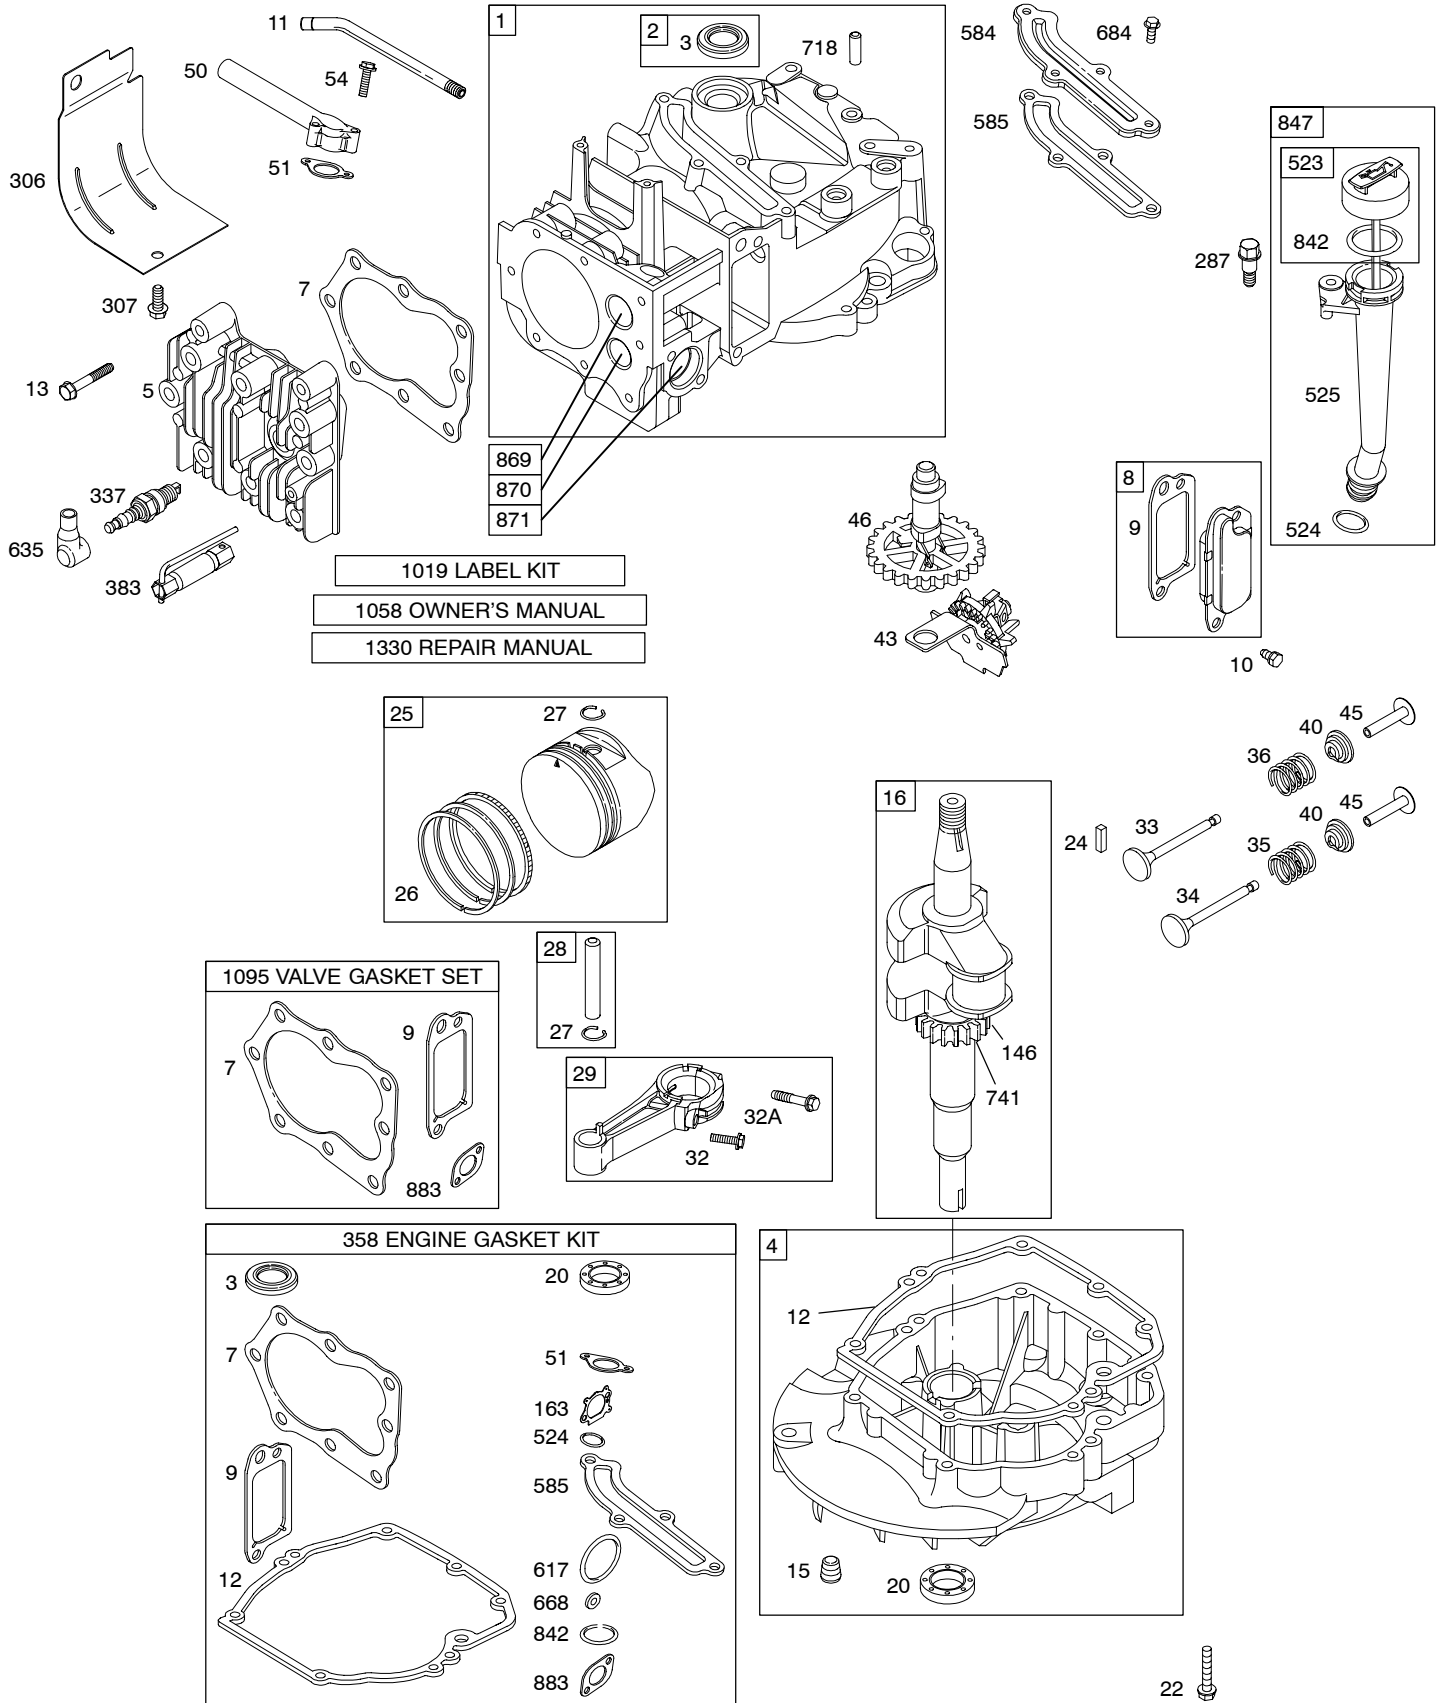

123H00

Illustrations cover a range of engines. Parts shown without corresponding text may not be used on your specific engine.
6733-2 Assemblies include all parts shown in frames. 10/05/2005