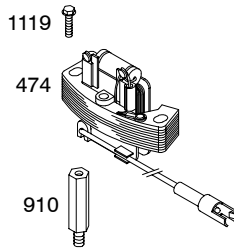

123H00

Illustrations cover a range of engines. Parts shown without corresponding text may not be used on your specific engine.
6733-6 Assemblies include all parts shown in frames.

10/05/2005

REF. NO.	PART NO.	DESCRIPTION	REF. NO.	PART NO.	DESCRIPTION	REF. NO.	PART NO.	DESCRIPTION
1	697324	Cylinder Assembly	25	790358	Piston Assembly (Standard) (Used After Code Date 04031400).	27	691866	Lock-Piston Pin
2	399269	Kit-Bushing/Seal (Magneto Side)			----- Note -----	28	499423	Pin-Piston (Standard)
3	*299819	Seal-Oil (Magneto Side)			499433 Piston Assembly (Standard) (Used Before Code Date 04031500).	29	499424	Rod-Connecting (Standard)
4	493279	Sump-Engine			499434 Piston Assembly (.010" Oversize)	32	691664	Screw (Connecting Rod)
5	691160	Head-Cylinder			791325 Piston Assembly (.020" Oversize) (Used After Code Date 04102100).	32A	695759	Screw (Connecting Rod)
7	∅692249	Gasket-Cylinder Head			499435 Piston Assembly (.020" Oversize) (Used Before Code Date 04102200).	33	262651	Valve-Exhaust
8	695250	Breather Assembly			499436 Piston Assembly (.030" Oversize)	34	262652	Valve-Intake
9	∅272481	Gasket-Breather			26 790360 Ring Set (Standard) (Used After Code Date 04031400).	35	691270	Spring-Valve (Intake)
10	691125	Screw (Breather Assembly)			----- Note -----	36	691270	Spring-Valve (Exhaust)
11	691781	Tube-Breather			499425 Ring Set (Standard) (Used Before Code Date 04031500).	37	694086	Guard-Flywheel
12	*692232	Gasket-Crankcase			499426 Ring Set (.010" Oversize)	40	692194	Retainer-Valve
13	690912	Screw (Cylinder Head)			791324 Ring Set (.020" Oversize) (Used After Code Date 04102100).	43	691997	Slinger-Governor/Oil
15	691680	Plug-Oil Drain (Square Socket)			499427 Ring Set (.020" Oversize) (Used Before Code Date 04102200).	45	690548	Tappet-Valve
16	691451	Crankshaft			499428 Ring Set (.030" Oversize)	46	691449	Camshaft
20	*399781	Seal-Oil (PTO Side)				50	497465	Manifold-Intake
22	691092	Screw (Crankcase Cover/Sump)				51	*272199	Gasket-Intake
23	692315	Flywheel (Rewind Start) Used on Type No(s). 0110.				54	691650	Screw (Intake Manifold)
23A	691992	Flywheel (Electric Start) Used on Type No(s). 0100, 0105.				55	691421	Housing-Rewind Starter
		----- Note -----				58	697613	Rope-Starter (Cut To Required Length)
		691987 Flywheel (Electric Start) Used on Type No(s). 0111, 0112.				60	281434	Grip-Starter Rope
24	222698	Key-Flywheel				65	690837	Screw (Rewind Starter)
						73	691222	Screen-Rotating
						78	691108	Screw (Flywheel Guard)
						81	691740	Lock-Muffler Screw
						95	691636	Screw (Throttle Valve)