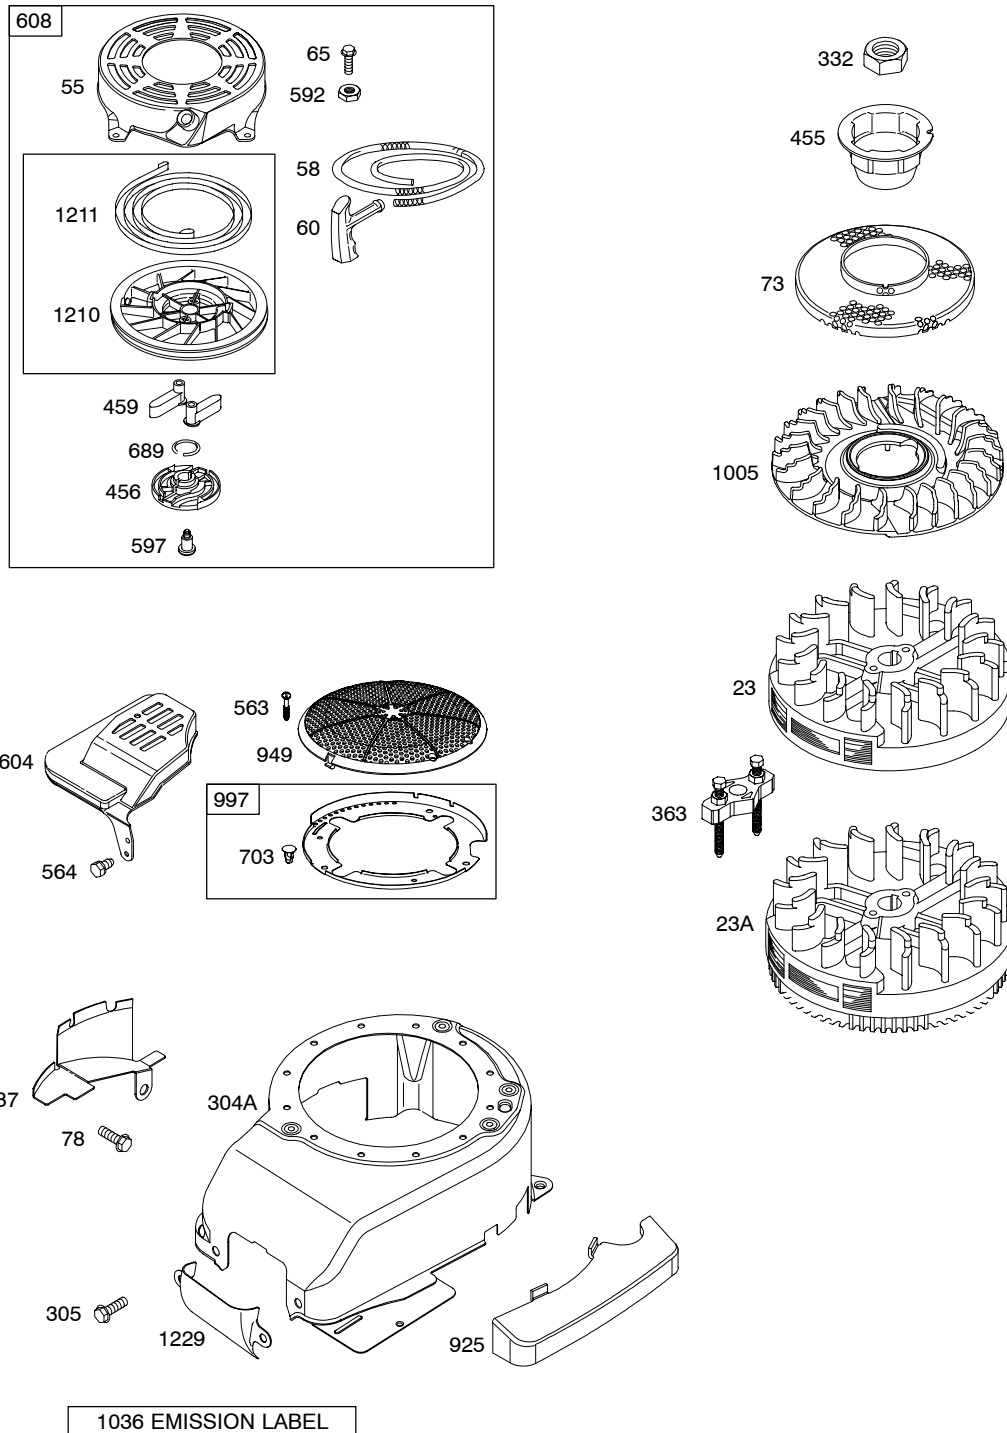

Illustrations cover a range of engines. Parts shown without corresponding text may not be used on your specific engine.
6733-5 Assemblies include all parts shown in frames. 10/05/2005