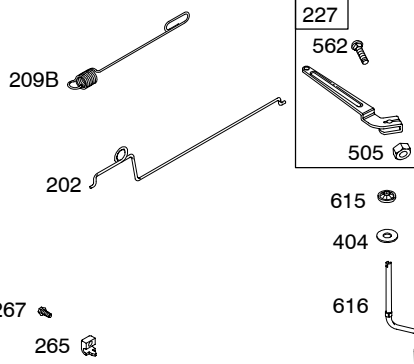

123H00

Illustrations cover a range of engines. Parts shown without corresponding text may not be used on your specific engine.

6733-4

Assemblies include all parts shown in frames.

10/05/2005