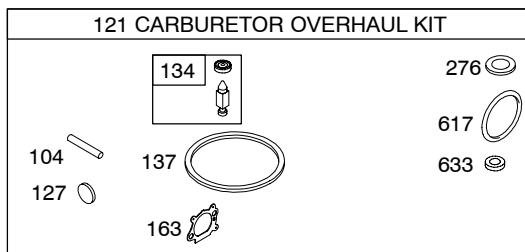

Illustrations cover a range of engines. Parts shown without corresponding text may not be used on your specific engine.
6733-3 Assemblies include all parts shown in frames. 10/05/2005