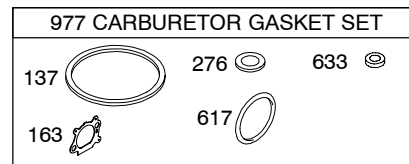

Illustrations cover a range of engines. Parts shown without corresponding text may not be used on your specific engine.
6733-3 Assemblies include all parts shown in frames. 10/05/2005