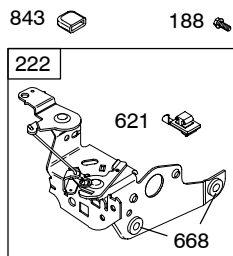

123H00

Illustrations cover a range of engines. Parts shown without corresponding text may not be used on your specific engine.

6733-4

Assemblies include all parts shown in frames.

10/05/2005