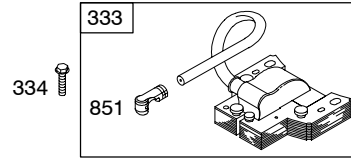

123H00

Illustrations cover a range of engines. Parts shown without corresponding text may not be used on your specific engine.
6733-6 Assemblies include all parts shown in frames.

10/05/2005

REF. NO.	PART NO.	DESCRIPTION	REF. NO.	PART NO.	DESCRIPTION	REF. NO.	PART NO.	DESCRIPTION
1	697324	Cylinder Assembly	25	790358	Piston Assembly (Standard) (Used After Code Date 04031400).	27	691866	Lock-Piston Pin
2	399269	Kit-Bushing/Seal (Magneto Side)			----- Note -----	28	499423	Pin-Piston (Standard)
3	*299819	Seal-Oil (Magneto Side)			499433 Piston Assembly (Standard) (Used Before Code Date 04031500).	29	499424	Rod-Connecting (Standard)
4	493279	Sump-Engine			499434 Piston Assembly (.010" Oversize)	32	691664	Screw (Connecting Rod)
5	691160	Head-Cylinder			791325 Piston Assembly (.020" Oversize) (Used After Code Date 04102100).	32A	695759	Screw (Connecting Rod)
7	∅692249	Gasket-Cylinder Head			499435 Piston Assembly (.020" Oversize) (Used Before Code Date 04102200).	33	262651	Valve-Exhaust
8	695250	Breather Assembly			499436 Piston Assembly (.030" Oversize)	34	262652	Valve-Intake
9	∅272481	Gasket-Breather			26 790360 Ring Set (Standard) (Used After Code Date 04031400).	35	691270	Spring-Valve (Intake)
10	691125	Screw (Breather Assembly)			----- Note -----	36	691270	Spring-Valve (Exhaust)
11	691781	Tube-Breather			499425 Ring Set (Standard) (Used Before Code Date 04031500).	37	694086	Guard-Flywheel
12	*692232	Gasket-Crankcase			499426 Ring Set (.010" Oversize)	40	692194	Retainer-Valve
13	690912	Screw (Cylinder Head)			791324 Ring Set (.020" Oversize) (Used After Code Date 04102100).	43	691997	Slinger-Governor/Oil
15	691680	Plug-Oil Drain (Square Socket)			499427 Ring Set (.020" Oversize) (Used Before Code Date 04102200).	45	690548	Tappet-Valve
16	691451	Crankshaft			499428 Ring Set (.030" Oversize)	46	691449	Camshaft
20	*399781	Seal-Oil (PTO Side)				50	497465	Manifold-Intake
22	691092	Screw (Crankcase Cover/Sump)				51	*272199	Gasket-Intake
23	692315	Flywheel (Rewind Start) Used on Type No(s). 0110.				54	691650	Screw (Intake Manifold)
23A	691992	Flywheel (Electric Start) Used on Type No(s). 0100, 0105.				55	691421	Housing-Rewind Starter
		----- Note -----				58	697613	Rope-Starter (Cut To Required Length)
		691987 Flywheel (Electric Start) Used on Type No(s). 0111, 0112.				60	281434	Grip-Starter Rope
24	222698	Key-Flywheel				65	690837	Screw (Rewind Starter)
						73	691222	Screen-Rotating
						78	691108	Screw (Flywheel Guard)
						81	691740	Lock-Muffler Screw
						95	691636	Screw (Throttle Valve)