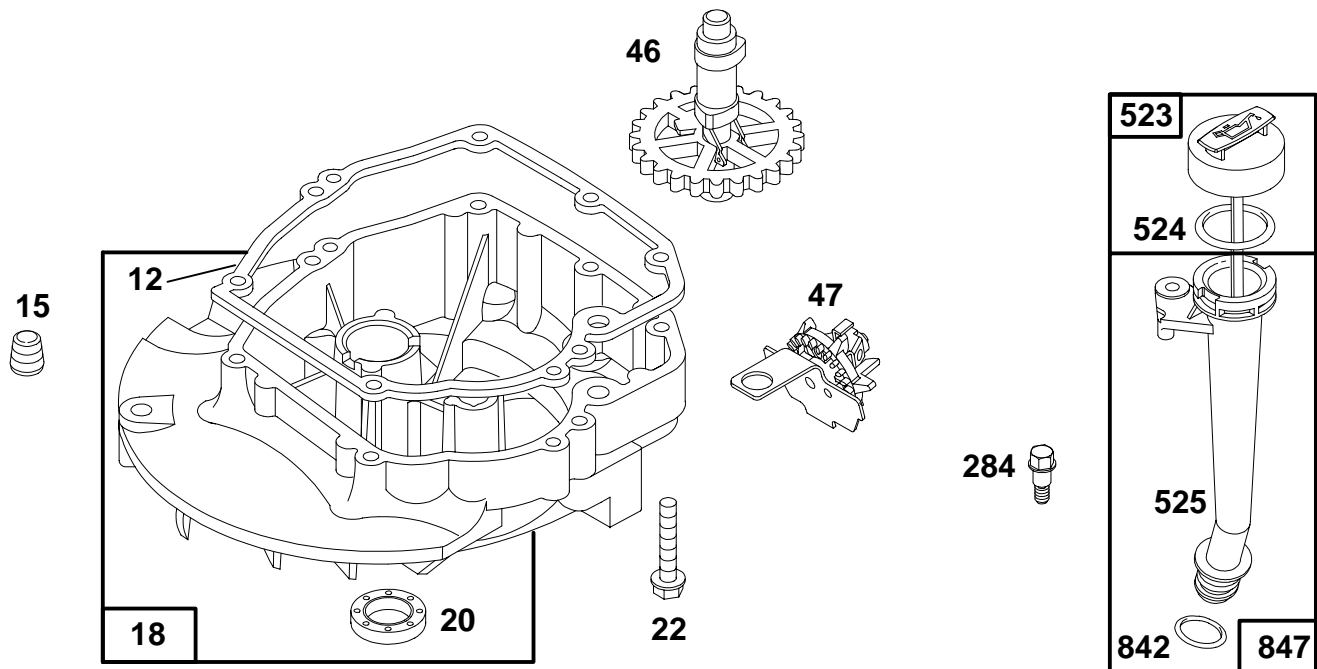

122800 to 122899

REF. NO.	PART NO.	DESCRIPTION	REF. NO.	PART NO.	DESCRIPTION	REF. NO.	PART NO.	DESCRIPTION
12	★272198	Gasket-Crankcase	523	495264	Cap-Oil Fill (Used After Code Date 92072600).			
15	94613	Plug-Oil Drain						Note
18	493279	Sump-Engine						493952 Tube-Oil Fill (Used Before Code Date 92072700).
20	★399781	Seal-Oil						
22	94220	Screw-Hex. Head						
		Note						
		94612 Screw-Hex. Head						
		One Used in Hole Nearest Breather.						
46	492828	Gear-Cam	524	★280393	Seal-Fill Tube	842	★280966	Seal-Cap
47	493737	Slinger-Oil	525	495265	Tube-Oil Fill (Used After Code Date 92072600).	847	495263	Tube Assy.-Oil (Used After Code Date 92072600).
284	94511	Screw-Hex. Hd.						Note
								493459 Tube Assy.-Oil (Used Before Code Date 92072700).

- ★ Included in Gasket Set-See Ref. 358.
- Included in Carburetor Kit-Part No. 493762.
- Included in Carburetor Gasket Set-Part No. 490937.