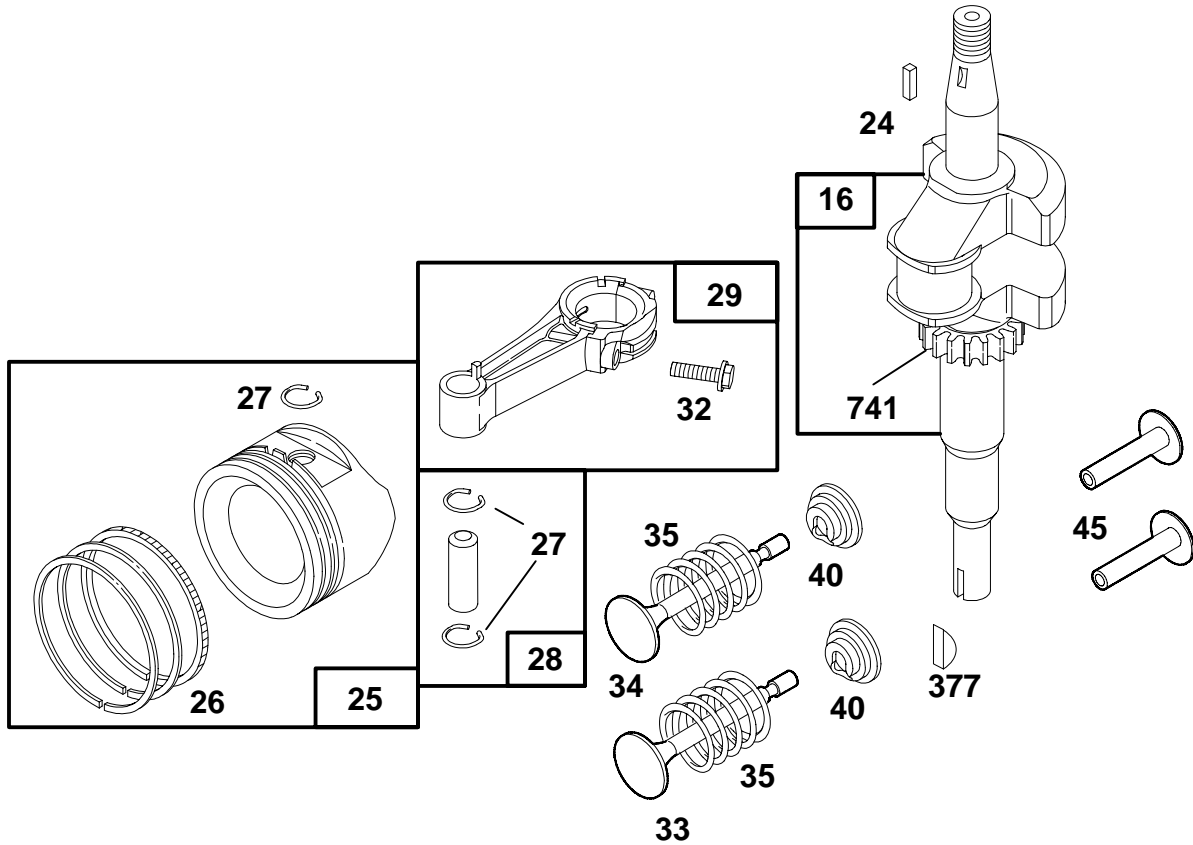

- ★ Included in Gasket Set-See Ref. 358.
- Included in Carburetor Kit-Part No. 493762.
- ◆ Included in Carburetor Gasket Set-Part No. 490937.

122800 to 122899

REF. NO.	PART NO.	DESCRIPTION	REF. NO.	PART NO.	DESCRIPTION	REF. NO.	PART NO.	DESCRIPTION
16	493282	Crankshaft Note — For Timing Gear Key— Order Part No. 94388. 493362 Crankshaft Used on Type No(s). 0220, 0431, 0435, 3211, 3409, 3413, 3414. 493363 Crankshaft Used on Type No(s). 0235, 3213, 3411. 493947 Crankshaft Used on Type No(s). 3412. 496078 Crankshaft Used on Type No(s). 3416.						
			24	222698	Key—Flywheel	27	26026	Lock—Piston Pin
			25	493262	Piston Assy. (Standard)	28	298909	Pin—Piston (Standard)
					493385 Piston Assy. (.010" O.S.)			298908 Pin—Piston (.005" O.S.)
					493386 Piston Assy. (.020" O.S.)	29	490566	Rod—Connecting
					493387 Piston Assy. (.030" O.S.)			490743 Rod— Connecting (.020" Undersize)
			26	493261	Ring Set (Standard)	32	94699	Screw—Connecting Rod
					493388 Ring Set (.010" O.S.)	33	262651	Valve—Exhaust
					493389 Ring Set (.020" O.S.)	34	262652	Valve—Intake
					493390 Ring Set (.030" O.S.)	35	262224	Spring—Valve
						40	93312	Retainer—Valve
						45	262204	Tappet—Valve
						377	94329	Key—Woodruff (For 25 mm. Crankshaft)
						741	262598	Gear—Timing