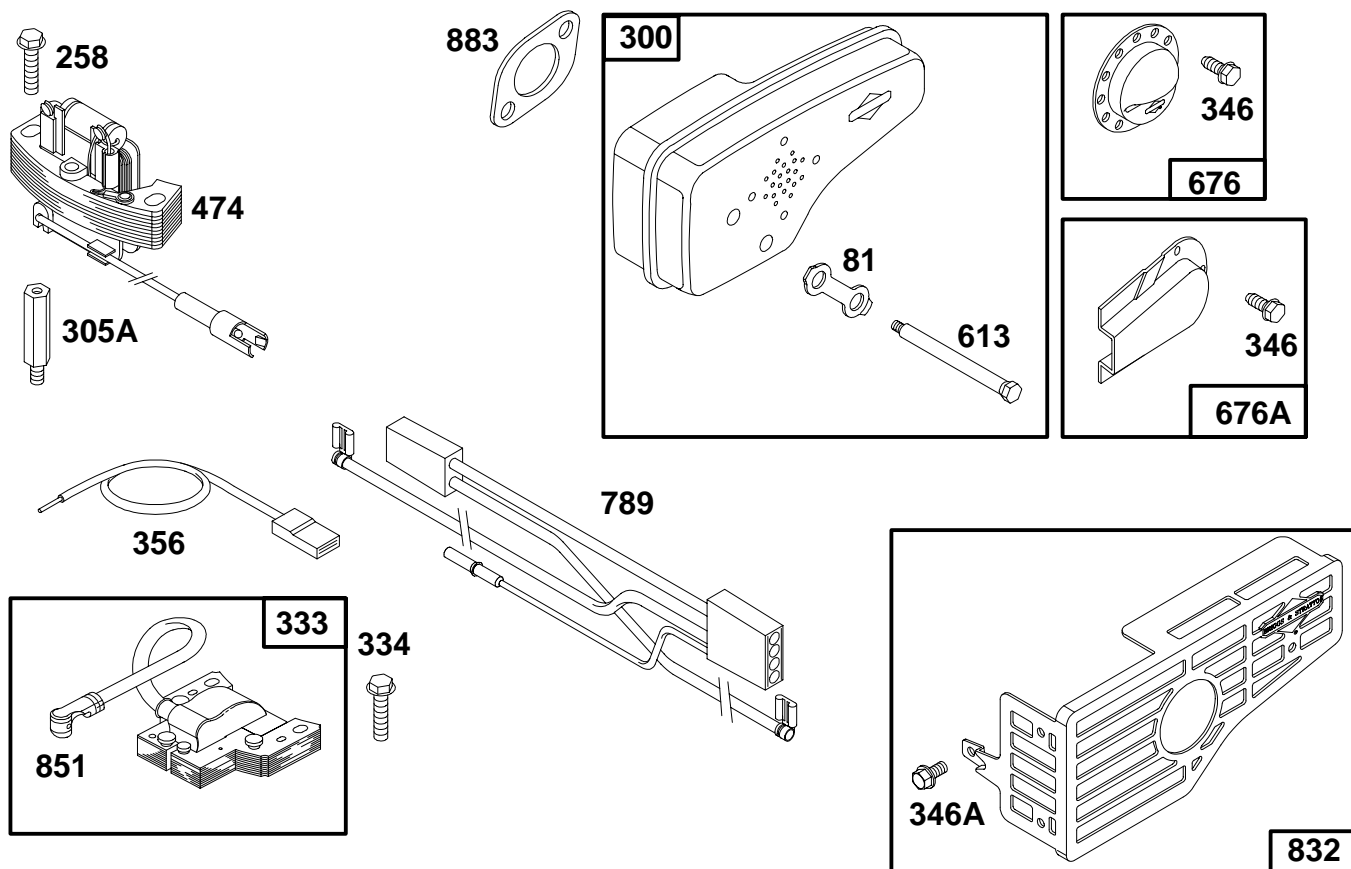

122800 to 122899

REF. NO.	PART NO.	DESCRIPTION	REF. NO.	PART NO.	DESCRIPTION	REF. NO.	PART NO.	DESCRIPTION
81	223664	Lock-Muffler Screw	346A	94602	Screw-Hex. Hd.	789	493380	Harness-Wiring Used on Engines With Band Brake.
258	94512	Screw-Hex. Head	356	398808	Wire-Stop	832	494224	Guard-Muffler
300	490547	Muffler-Exhaust	474	492841	Alternator	851	221798	Terminal-Cable
305A	94510	Stud-Stator Mounting	613	94231	Screw-Muffler Mtg.	883	★272253	Gasket-Exhaust Pipe
333	802574	Armature-Magneto	676	396548	Deflector-Muffler			
334	93381	Screw-Sem	676A	493871	Deflector-Muffler			
346	93705	Screw-Hex. Hd.						

- ★ Included in Gasket Set-See Ref. 358.
- Included in Carburetor Kit-Part No. 493762.
- Included in Carburetor Gasket Set-Part No. 490937.