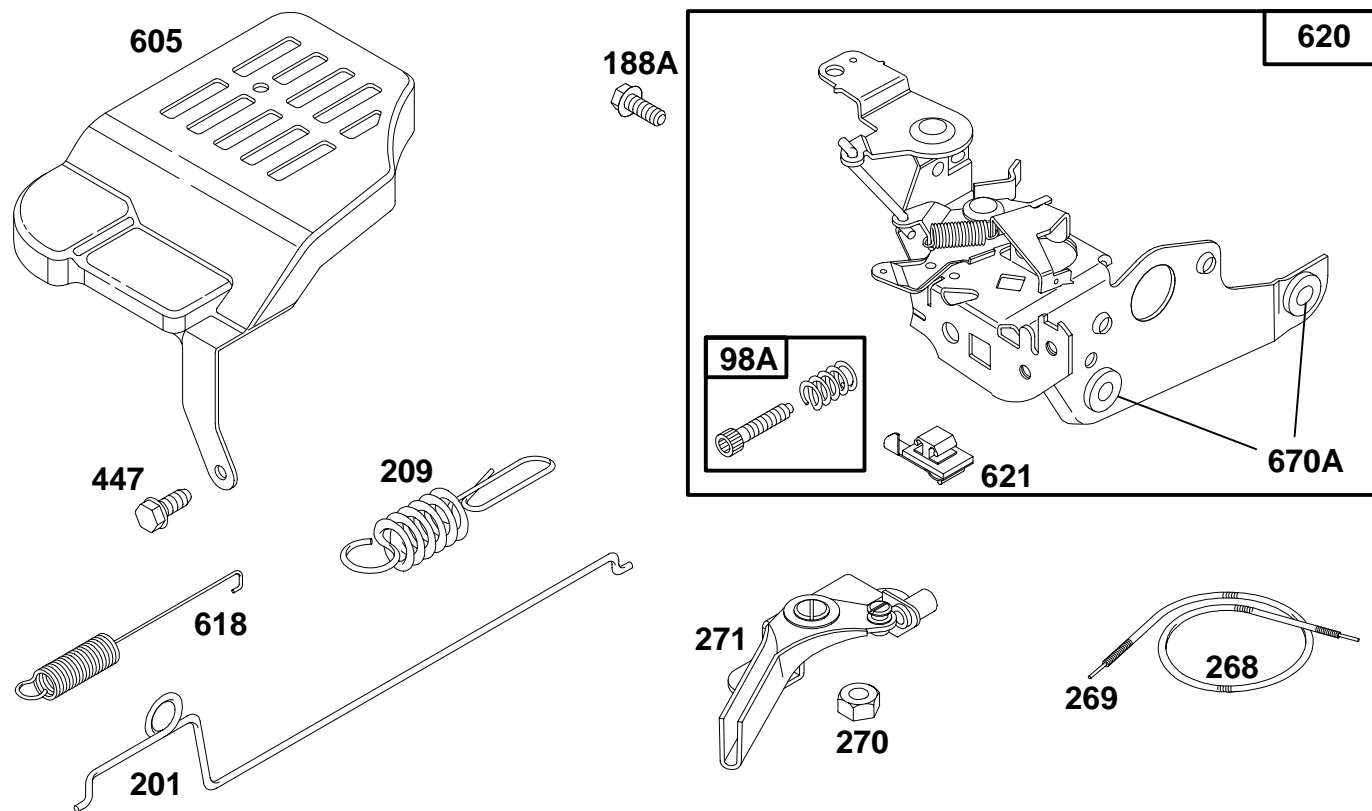

- ★ Included in Gasket Set-See Ref. 358.
- Included in Carburetor Kit-Part No. 493762.
- ◆ Included in Carburetor Gasket Set-Part No. 490937.

122800 to 122899

REF. NO.	PART NO.	DESCRIPTION	REF. NO.	PART NO.	DESCRIPTION	REF. NO.	PART NO.	DESCRIPTION
98A	493280	Screw—Speed Adj.			262666 Spring—Gov. Used on Type No(s). 0431.			If Longer Wire is Needed, Specify Length in Inches; if Shorter Wire is Needed, Cut to Required Length.
188A	94644	Screw—Hex. Head			262667 Spring—Gov. Used on Type No(s). 3422.			
201	262579	Link						Locknut—Casing
209	262659	Spring—Governor						
		Note						Lever—Control
		262657 Spring—Gov. Used on Type No(s). 3212.	268	65616	Casing—Wire (72" Long)	270	63426	
		262660 Spring—Gov. Used on Type No(s). 0235, 3409, 3411, 3416.			66986 Casing—Wire (48" Long)	271	290568	Screw—Hex. Hd.
		262661 Spring—Gov. Used on Type No(s). 3201, 3208,, 3412.			If Longer Casing is Needed, Specify Length in Inches; if Shorter Casing is Needed, Cut to Required Length.	447	93801	
		262662 Spring—Gov. Used on Type No(s). 3214, 3413, 3414.	269	26633	Wire—Control (78" Long)	605	224509	Bracket—Support
		262664 Spring—Gov. Used on Type No(s). 0220, 0430, 0433, 0435.			26099 Wire—Control (54" Long)	618	262749	
						620	495975	Bracket—Control (Used After Code Date 93080100). Note 493894 Bracket—Control (Used Before Code Date 93080200).
						621	396847	Switch—Stop
						670A	*493823	
								Spacer (Includes 2)