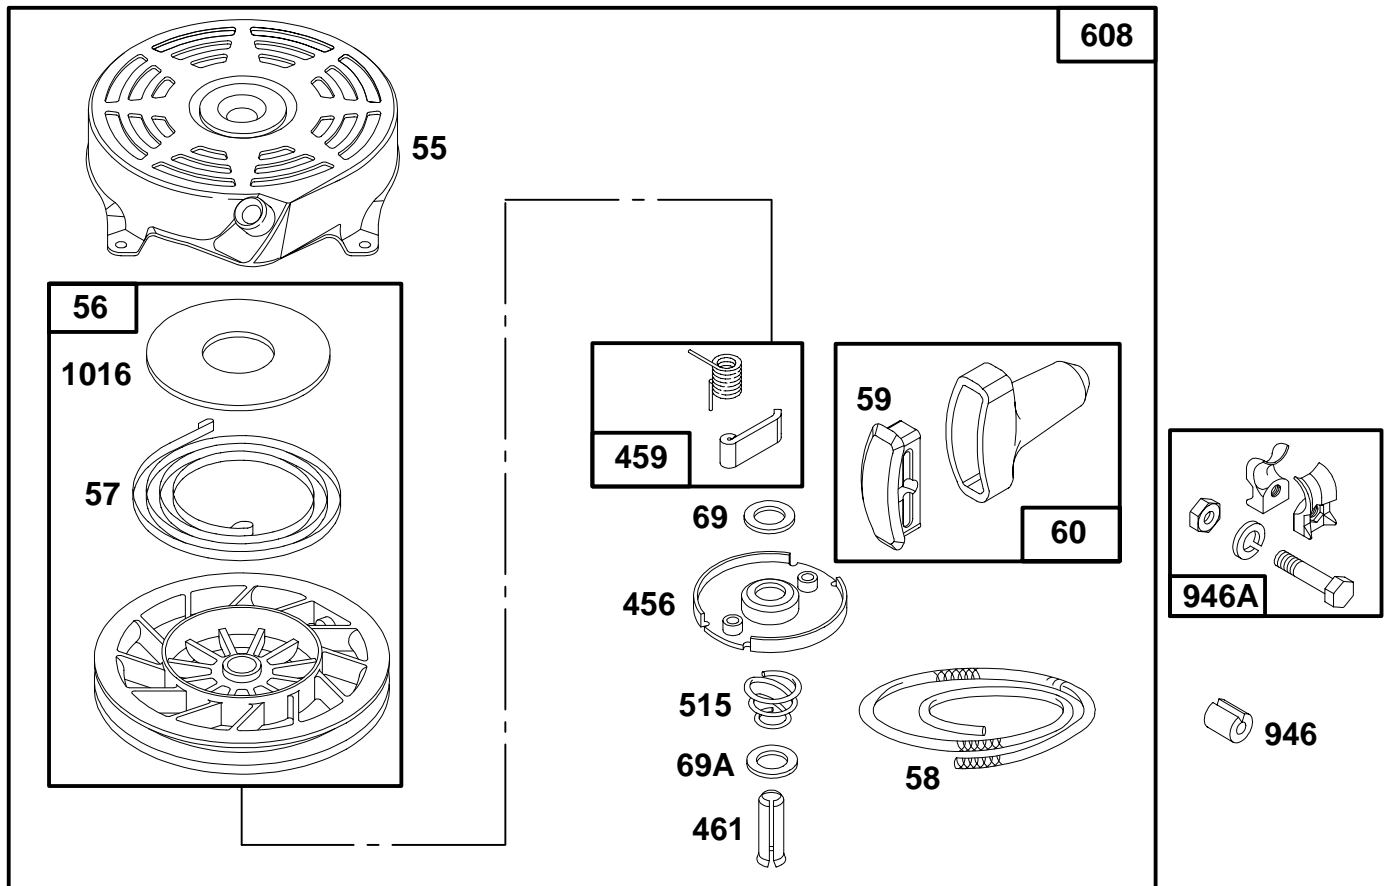

★ Included in Gasket Set-See Ref. 358.
● Included in Carburetor Kit-Part No. 493762.
◆ Included in Carburetor Gasket Set-Part No. 490937.

122800 to 122899

REF. NO.	PART NO.	DESCRIPTION	REF. NO.	PART NO.	DESCRIPTION	REF. NO.	PART NO.	DESCRIPTION
95	94098	Screw-Round Head	127	●	Plug-Welch (Sold in Kit Only)	617	●●270344	Seal-Fuel Intake Tube
98	398185	Screw-Idle Adjustment	130	223470	Valve-Throttle	634	●◆	Washer-Shaft (Sold in Kit Only)
104	●231371	Pin-Float Hinge	131	493267	Shaft-Throttle	955A	493637	Screw-Fuel Bowl (Standard)
116	●◆	Gasket-Sealing (Sold in Kit Only)	133	398187	Float-Carburetor	Note		
118	●493765	Valve Kit-Needle	134	●398188	Valve-Needle (Includes Seat)	496063		Screw-Fuel Bowl (For High Altitude)
124	94525	Screw-Carb. Mtg.	137	●◆	Gasket-Float Bowl (Sold in Kit Only)	975	493640	Bowl-Float
125	496114	Carburetor (For Primer) (Used After Code Date 93080100).						

- ★ Included in Gasket Set–See Ref. 358.
- Included in Carburetor Kit–Part No. 493762.
- ◆ Included in Carburetor Gasket Set–Part No. 490937.

122800 to 122899

REF. NO.	PART NO.	DESCRIPTION	REF. NO.	PART NO.	DESCRIPTION	REF. NO.	PART NO.	DESCRIPTION
55	492831	Housing-Rewind Starter	60	393152	Grip-Starter Rope	608	493295	Starter-Rewind
56	493824	Pulley-Starter	69	280973	Washer-Spring			Include(s):
57	262594	Spring-Rewind Starter	69A	224322	Washer-Flat			94128 Screw-Hex. Hd
58	280399	Rope-Starter (Cut To Suit)	456	224321	Retainer-Spring			92987 Nut-Hex.
59	396892	Insert-Handle	459	492833	Pawl-Ratchet	946	223294	Stop-Rope
			461	262626	Pin-Shaft	946A	396526	Guide-Rope
			515	262625	Spring-Retainer	1016	224278	Cover-Pulley