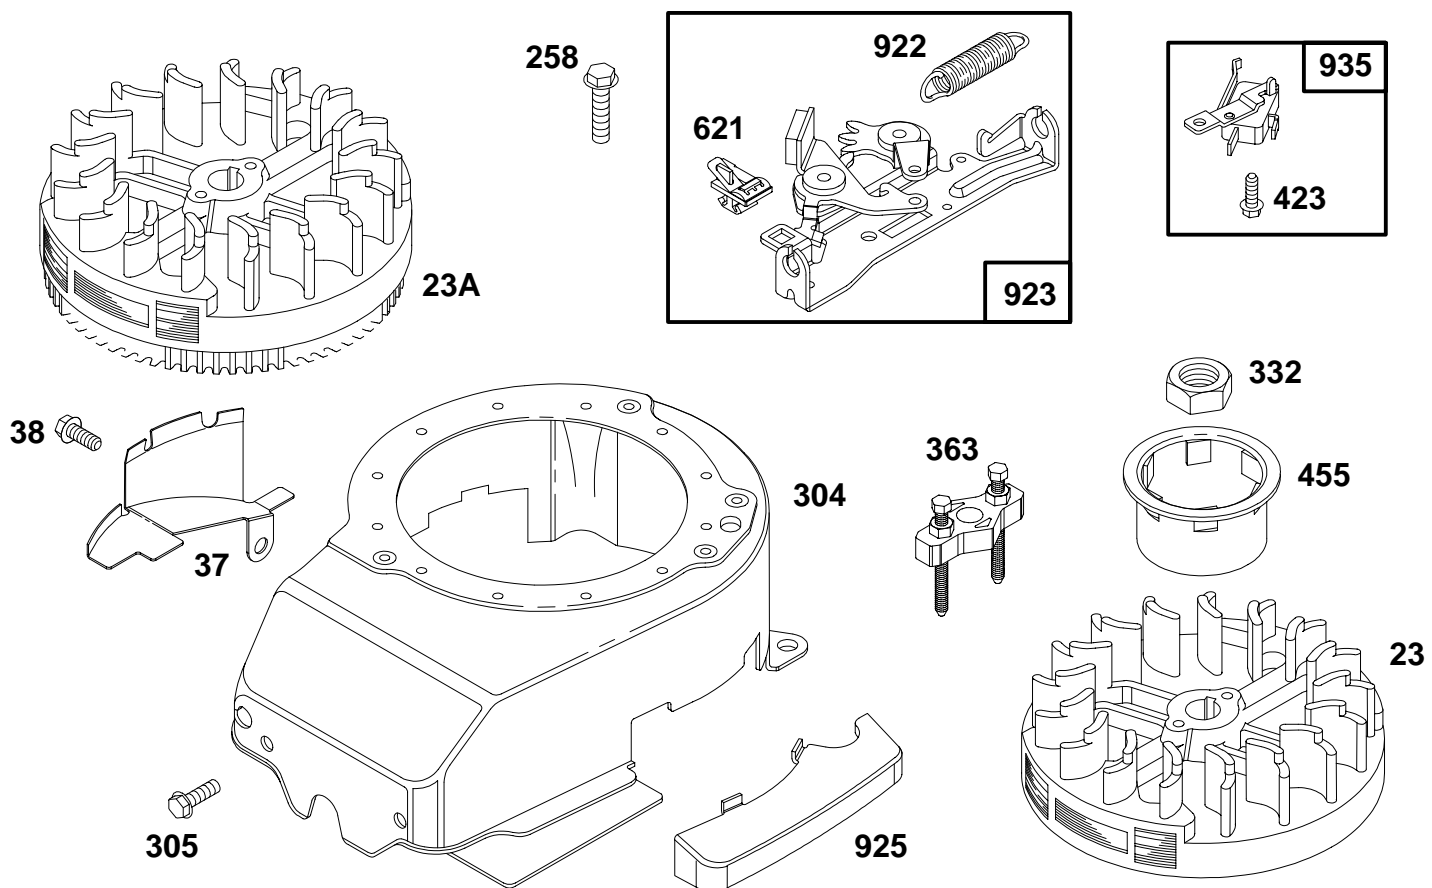

122800 to 122899

REF. NO.	PART NO.	DESCRIPTION	REF. NO.	PART NO.	DESCRIPTION	REF. NO.	PART NO.	DESCRIPTION
23	492177	Flywheel	304	493293	Housing-Blower Used on Engines With Band Brake.	332	92284	Nut-Flywheel
23A	492175	Flywheel Used on Model Series 122807.			Note	363	19069	Flywheel Puller
37	224511	Guard-Flywheel		493294	Housing-Blower	423	93758	Screw-Hex. Head
38	94608	Screw-Hex. Head			Used On Engines Without Band Brake.	455	224250	Cup-Flywheel
258	94512	Screw-Hex. Head	305	94513	Screw-Hex. Head	621	396847	Switch-Stop
						922	262640	Spring-Brake
						923	493442	Brake Assembly
						925	281145	Cover-Brake
						935	398758	Switch-Interlock

- ★ Included in Gasket Set-See Ref. 358.
- Included in Carburetor Kit-Part No. 493762.
- Included in Carburetor Gasket Set-Part No. 490937.