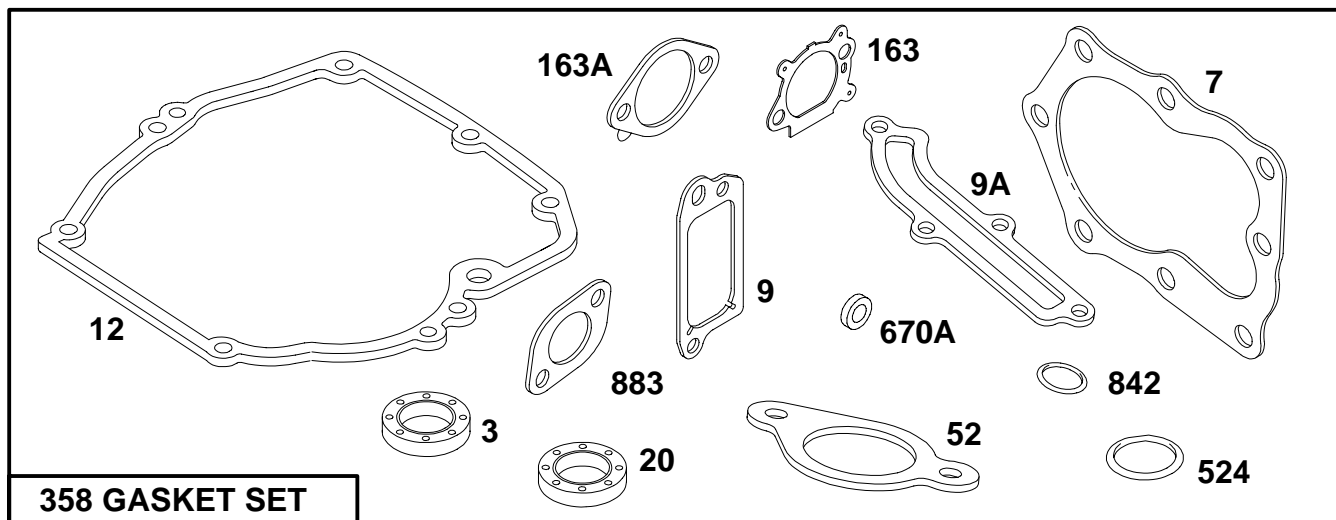

122800 to 122899