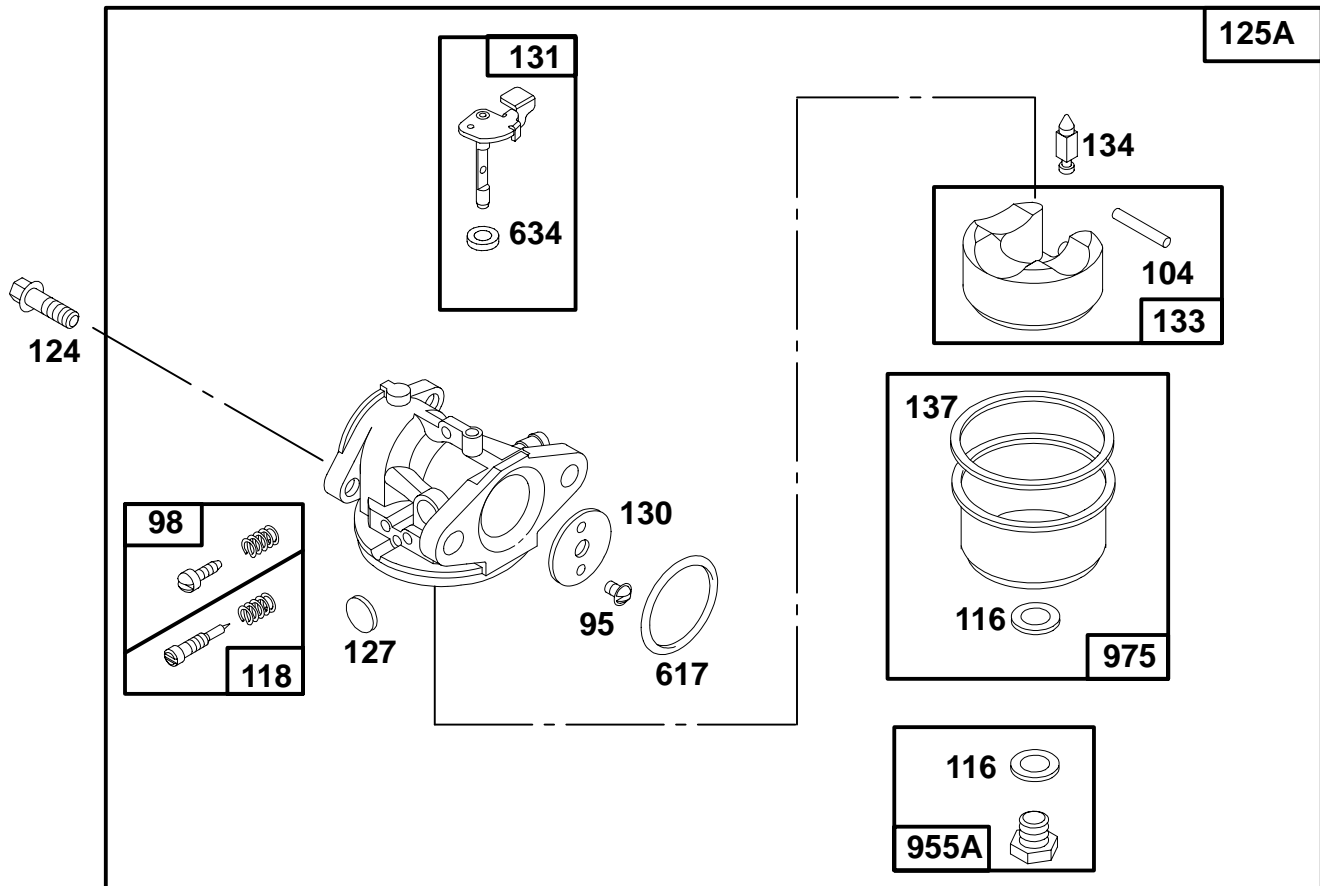

122800 to 122899

REF. NO.	PART NO.	DESCRIPTION	REF. NO.	PART NO.	DESCRIPTION	REF. NO.	PART NO.	DESCRIPTION
95	94098	Screw-Round Head	127	●	Plug-Welch (Sold in Kit Only)	617	●●270344	Seal-Fuel Intake Tube
98	398185	Screw-Idle Adjustment	130	223470	Valve-Throttle	634	●◆	Washer-Shaft (Sold in Kit Only)
104	●231371	Pin-Float Hinge	131	493267	Shaft-Throttle	955A	493637	Screw-Fuel Bowl (Standard)
116	●◆	Gasket-Sealing (Sold in Kit Only)	133	398187	Float-Carburetor	Note		
118	●493765	Valve Kit-Needle	134	●398188	Valve-Needle (Includes Seat)	496063		Screw-Fuel Bowl (For High Altitude)
124	94525	Screw-Carb. Mtg.	137	●◆	Gasket-Float Bowl (Sold in Kit Only)	975	493640	Bowl-Float
125	496114	Carburetor (For Primer) (Used After Code Date 93080100).						

★ Included in Gasket Set-See Ref. 358.
● Included in Carburetor Kit-Part No. 493762.
◆ Included in Carburetor Gasket Set-Part No. 490937.