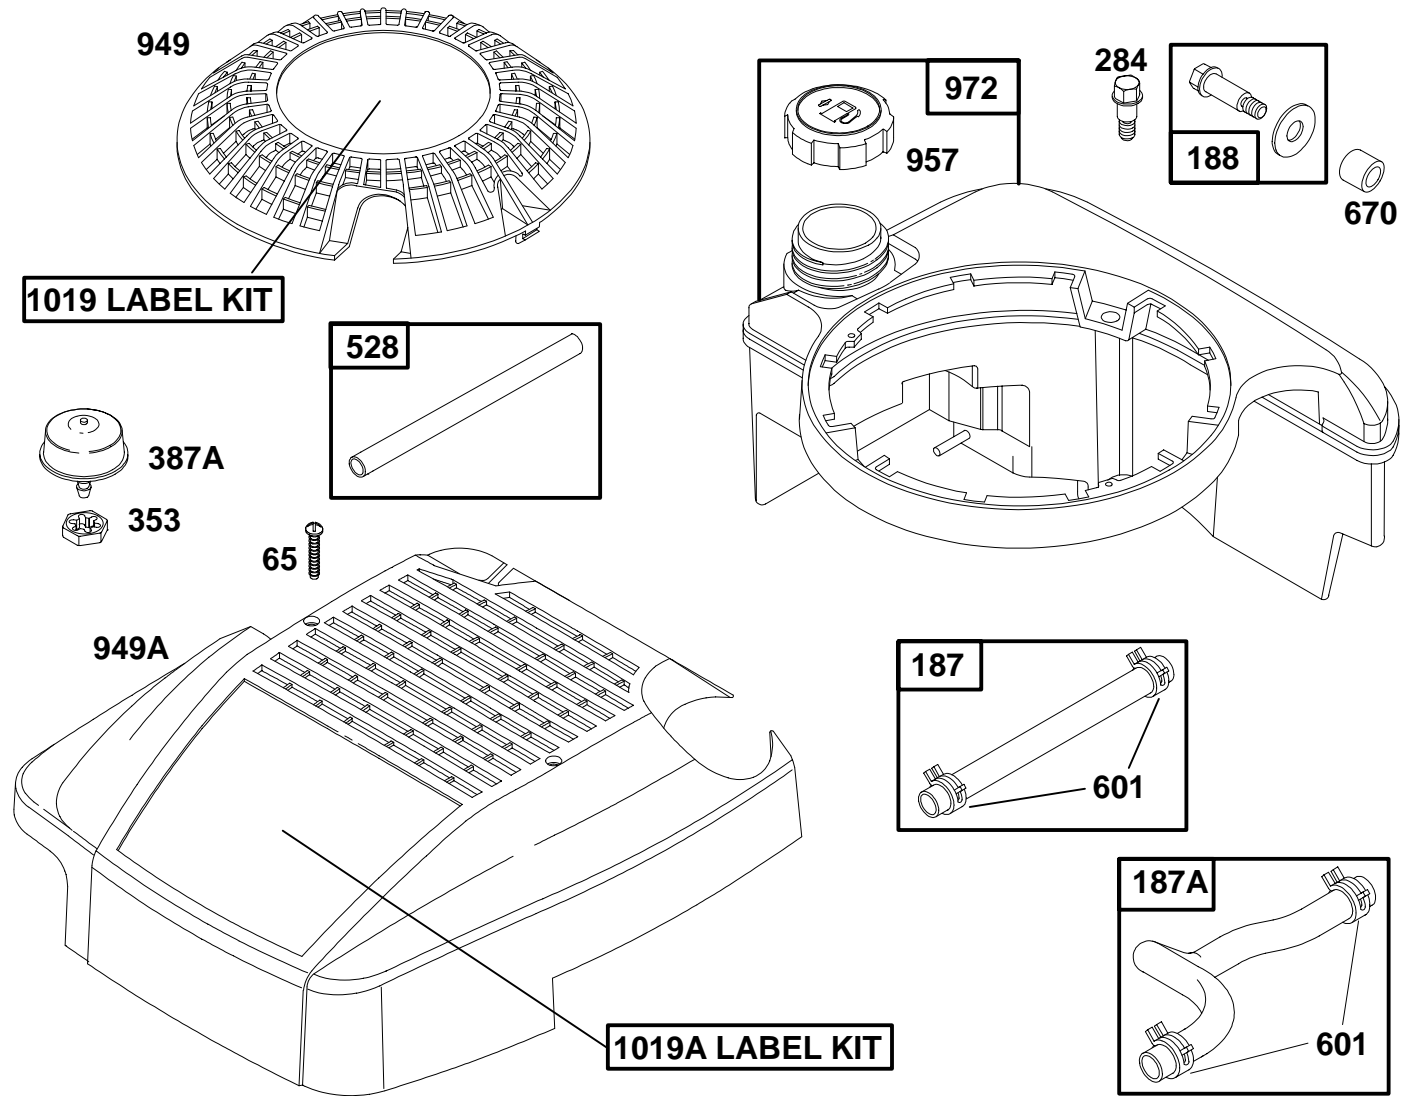

122800 to 122899

REF. NO.	PART NO.	DESCRIPTION	REF. NO.	PART NO.	DESCRIPTION	REF. NO.	PART NO.	DESCRIPTION
65	94696	Screw-Guard Mtg.	387A	394281	Primer-Carburetor	949A	497223	Cover-Finger
187	492790	Line-Fuel (Cut To Suit)	528	399254	Line-Fuel (For Primer)	957	397974	Cap-Fuel Tank
187A	492791	Line-Fuel	601	93807	Clamp-Hose (Black)	972	495224	Tank-Fuel (1.6 Quart, Black)
188	398540	Screw-Tank Mounting	670	280512	Spacer	1019	494256	Label Kit
284	94511	Screw-Hex. Hd.	949	281136	Guard-Finger	1019A	495354	Label Kit
353	94581	Washer-Lock						

- ★ Included in Gasket Set-See Ref. 358.
- Included in Carburetor Kit-Part No. 493762.
- Included in Carburetor Gasket Set-Part No. 490937.