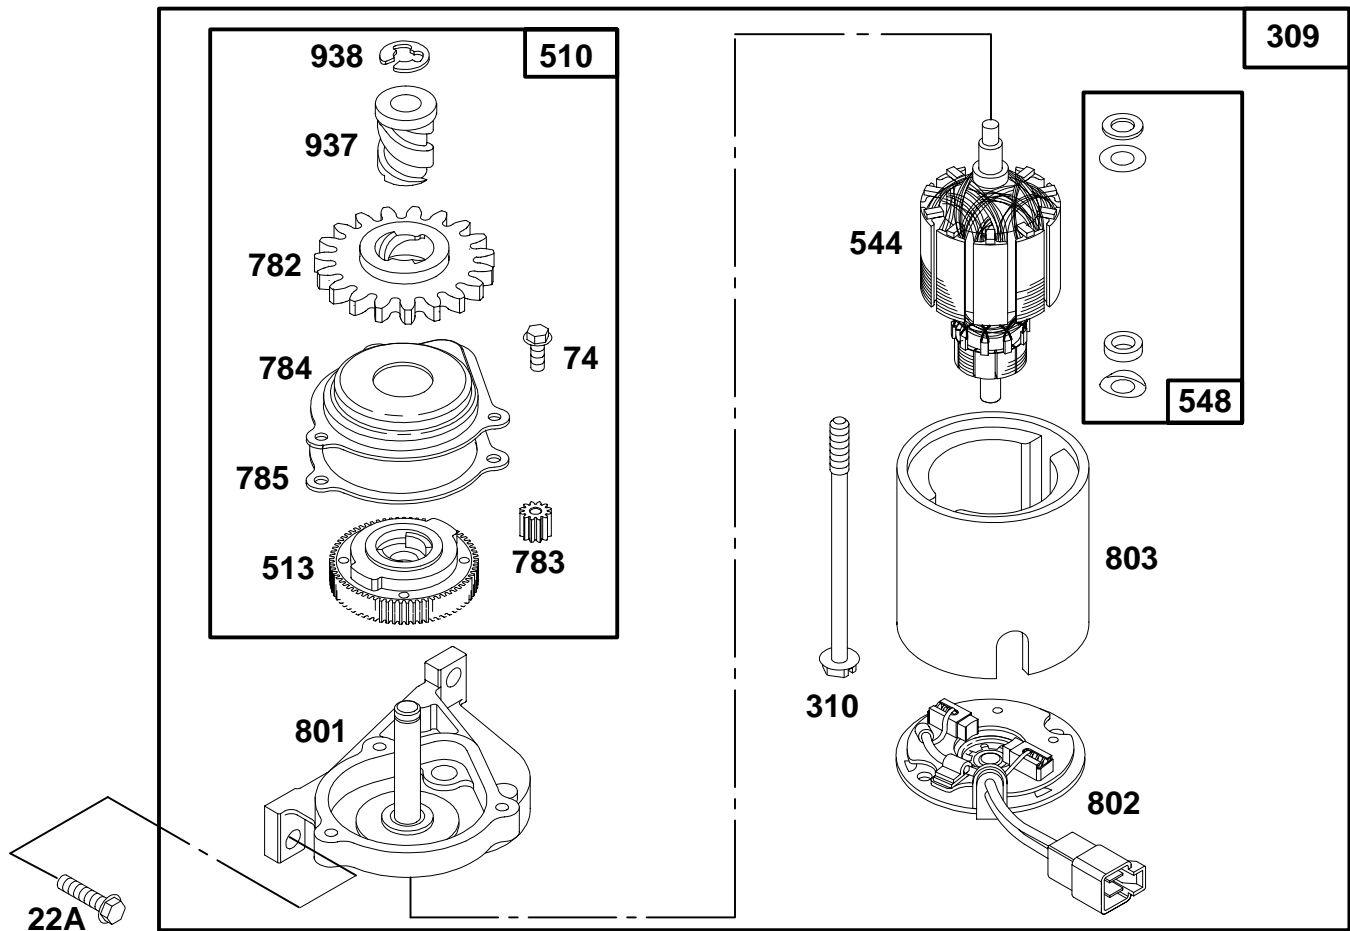

REF. NO.	PART NO.	DESCRIPTION	REF. NO.	PART NO.	DESCRIPTION	REF. NO.	PART NO.	DESCRIPTION
22A	94268	Screw-Hex. Head	544	492921	Armature-Starter	785	272201	Gasket-Cover
74	93490	Screw-Hex. Head	548	492919	Washer Set	801	492335	Cap-Drive
309	494233	Motor-Starter	782	281127	Gear-Starter	802	492922	Cap-End
310	94051	Screw-Hex. Head	783	261606	Gear-Starter	803	492920	Housing-Starter
510	494147	Drive-Starter	784	224262	Cover-Gear	938	93941	Retainer-Lock
513	394815	Clutch-Drive						

- ★ Included in Gasket Set-See Ref. 358.
- Included in Carburetor Kit-Part No. 493762.
- Included in Carburetor Gasket Set-Part No. 490937.