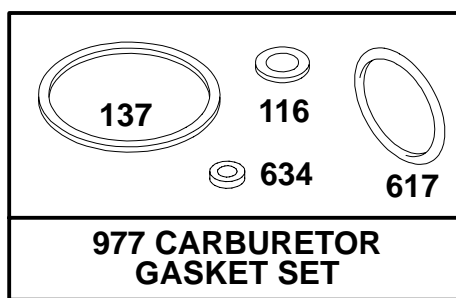

358 GASKET SET

977 CARBURETOR GASKET SET