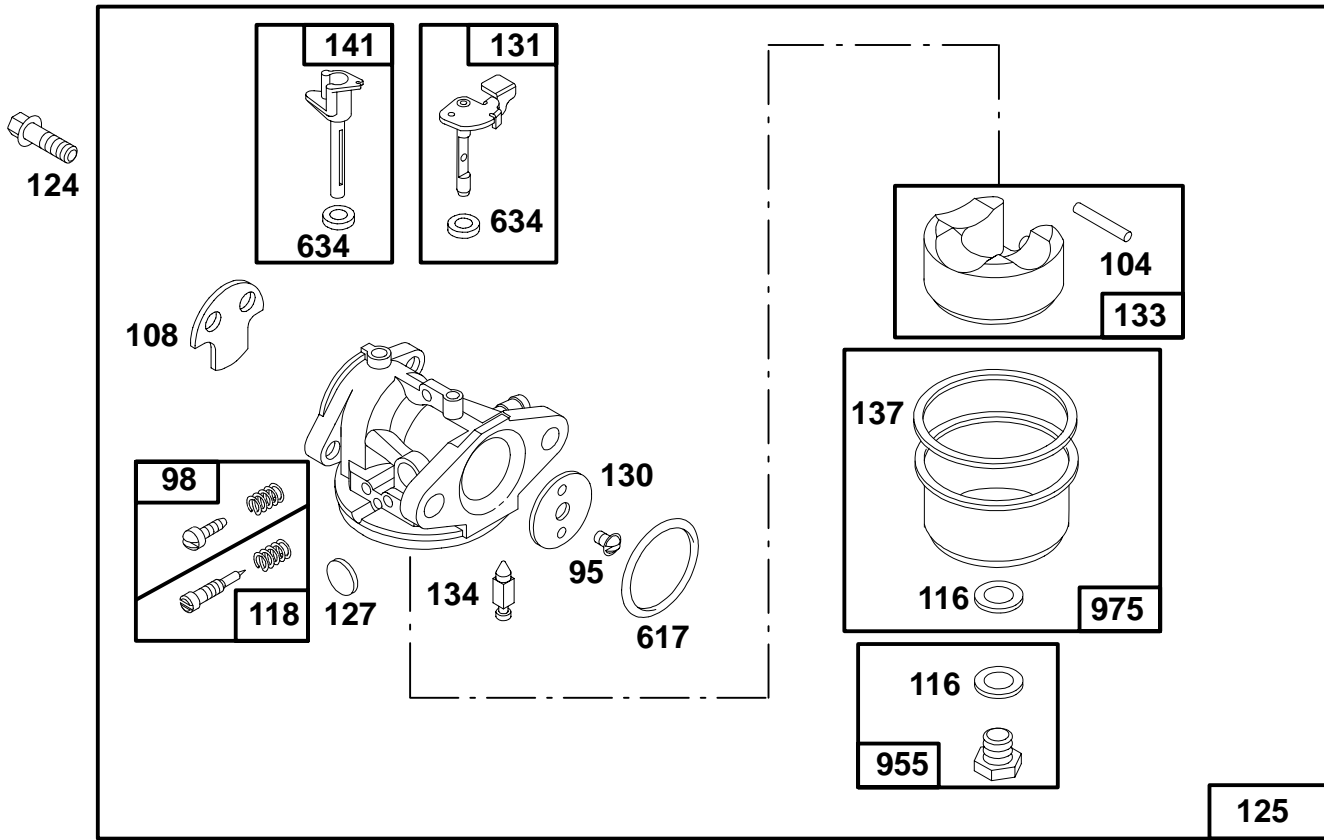

122800 to 122899

REF. NO.	PART NO.	DESCRIPTION	REF. NO.	PART NO.	DESCRIPTION	REF. NO.	PART NO.	DESCRIPTION	
95	94098	Screw-Round Head	127	●	Plug-Welch (Sold in Kit Only)	955	493763	Screw-Bowl Mtg. OR	
98	398185	Screw-Idle Adjustment	130	223470	Valve-Throttle		494870	Screw-Bowl Mtg. (High Altitude)	
104	●231371	Pin-Float Hinge	131	493267	Shaft-Throttle			Note	
108	223471	Valve-Choke	133	398187	Float-Carburetor		496063	Screw-Bowl Mtg.	
116	◆	Gasket-Sealing (Sold in Kit Only)	134	●398188	Valve-Needle (Includes Seat)		OR	494870	Screw-Bowl Mtg. (High Altitude) (Used Before Code Date 93080200). Used on Type No(s). 3208, 3211, 3213, 3408, 3409, 3411, 3412, 3413.
118	●493765	Valve Kit-Needle	137	◆◆	Gasket-Float Bowl (Sold in Kit Only)		975	493640	Bowl-Float
124	94525	Screw-Carburetor Mtg.	141	494218	Shaft-Choke				
125	494216	Carburetor	617	◆◆270344	Seal-Fuel Intake Tube				
		Note	634	◆◆	Washer-Shaft (Sold in Kit Only)				
		493627 Carburetor (For Primer) (Used Before Code Date 93080200). Used on Type No(s). 3208, 3211, 3213, 3408, 3409, 3411, 3412, 3413.							

★ Included in Gasket Set-See Ref. 358.
● Included in Carburetor Kit-Part No. 493762.
◆ Included in Carburetor Gasket Set-Part No. 490937.