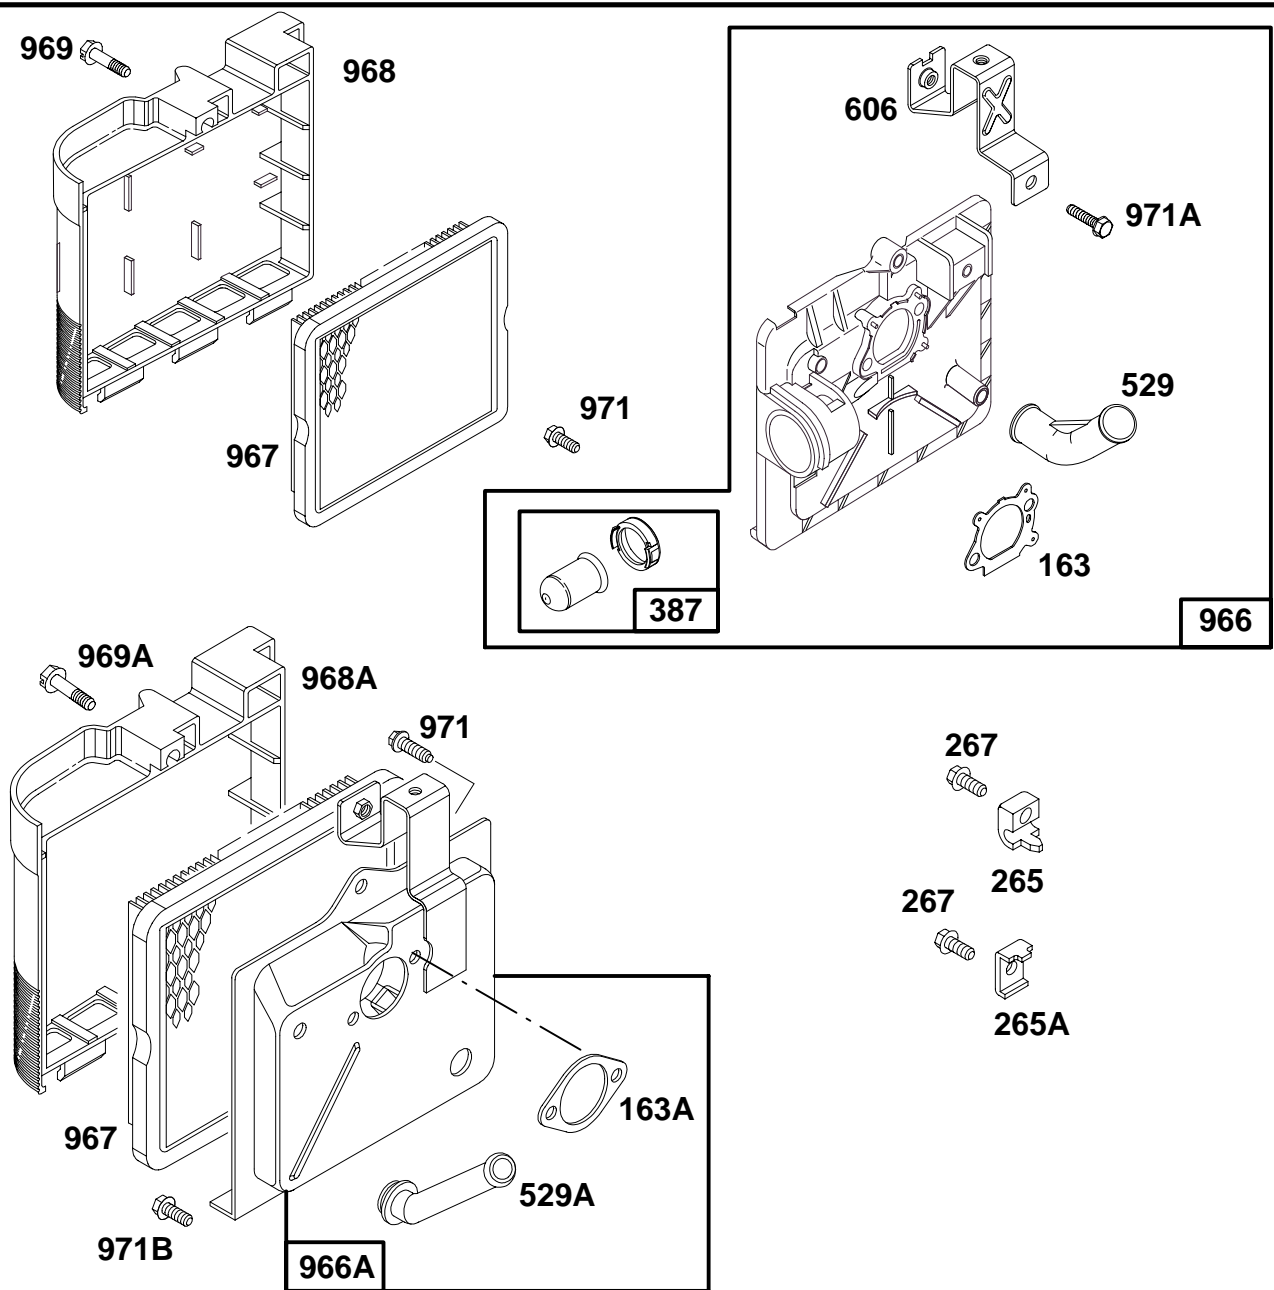

122800 to 122899

REF. NO.	PART NO.	DESCRIPTION	REF. NO.	PART NO.	DESCRIPTION	REF. NO.	PART NO.	DESCRIPTION
163	★272653	Gasket–Air Cleaner	966	496116	Base–Air Cleaner (Primer Style) (Used After Code Date 93080100).	967	491588	Filter–Air
163A	★272296	Gasket–Air Cleaner	966A	494670	Base–Air Cleaner (Metal) (Used Before Code Date 93080200)	968	281340	Cover–Air Cleaner
265	213146	Clamp–Casing				968A	281069	Cover–Air Cleaner
265A	221535	Clamp–Casing				969	94120	Screw–Air Cleaner
267	94694	Screw–Clamp Mtg.				969A	94173	Screw–Air Cleaner
387	496115	Primer–Carburetor				971	94121	Screw–Air Cleaner
529	281299	Grommet				971A	94749	Screw–Hex. Head
529A	280943	Grommet				971B	94269	Screw–Hex. Head
606	224815	Strap–Bracket						

- ★ Included in Gasket Set–See Ref. 358.
- Included in Carburetor Kit–Part No. 493762.
- Included in Carburetor Gasket Set–Part No. 490937.