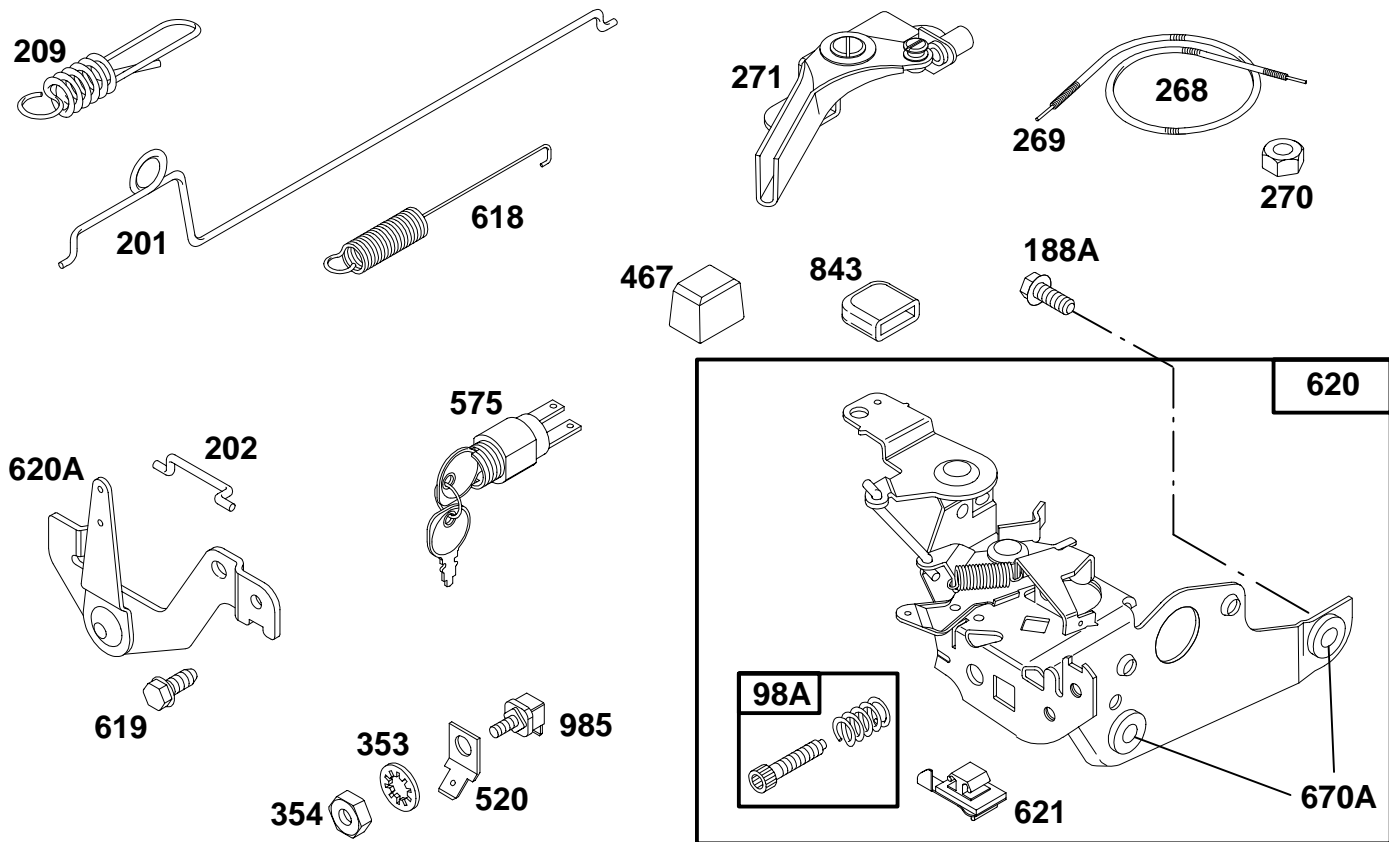

- ★ Included in Gasket Set-See Ref. 358.
- Included in Carburetor Kit-Part No. 493762.
- ◆ Included in Carburetor Gasket Set-Part No. 490937.

122700 to 122799

REF. NO.	PART NO.	DESCRIPTION	REF. NO.	PART NO.	DESCRIPTION	REF. NO.	PART NO.	DESCRIPTION
98A	493280	Screw—Speed Adj.	269	26099	Wire—Control (54" Long)	618	262749	Spring—Return (Used After Code Date 90060300).
188A	94644	Screw—Hex. Head			Note			Note
201	262579	Link			If Longer Wire is Needed, Specify Length in Inches; if Shorter Wire is Needed, Cut to Length.			260870 Spring—Return (Used Before Code Date 90060400).
202	262782	Link	270	63426	Locknut—Casing	619	94620	Screw—Hex. Hd.
209		Spring—Governor	271	290568	Lever—Control	620		Bracket—Control
		See Last Pages.	353	92791	Washer—Lock			See Last Pages.
268	66986	Casing—Wire (48" Long)	354	90576	Nut—Hex.	620A	494112	Bracket—Control
		Note	467	280857	Knob	621	396847	Switch—Stop
		If Longer Casing is Needed, Specify Length in Inches; if Shorter Casing is Needed, Cut to Length.	520	93722	Terminal	670A	★493823	Spacer (Includes 2)
			575	396291	Switch—Starting	843	272616	Sleeve—Lever
					Include(s):	985	398525	Insulator
					392832 Key Set			