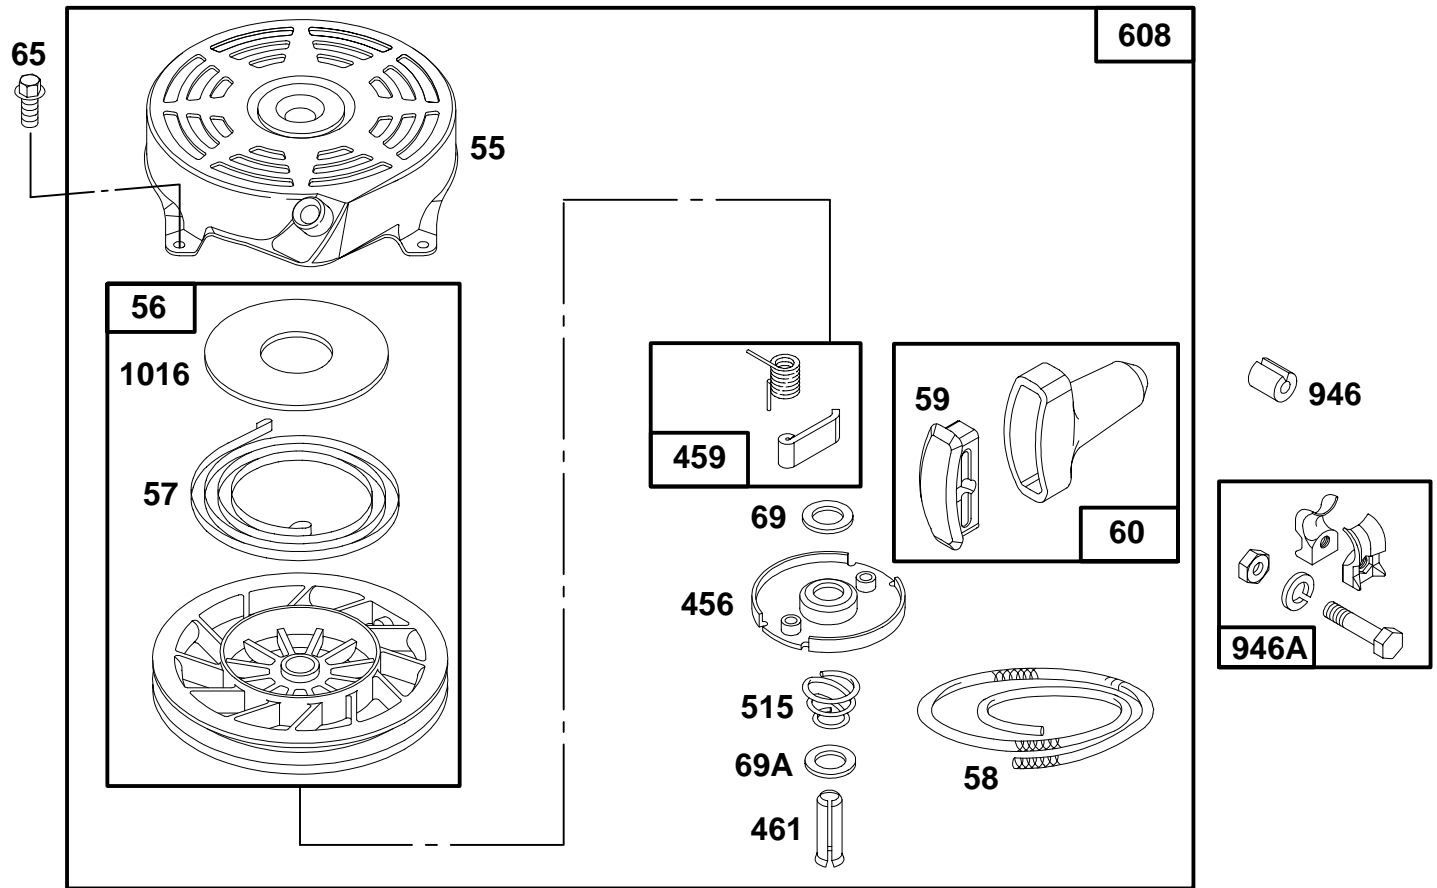

- ★ Included in Gasket Set-See Ref. 358.
- Included in Carburetor Kit-Part No. 493762.
- ◆ Included in Carburetor Gasket Set-Part No. 490937.

122700 to 122799

REF. NO.	PART NO.	DESCRIPTION	REF. NO.	PART NO.	DESCRIPTION	REF. NO.	PART NO.	DESCRIPTION
23	492177	Flywheel	37	224511	Guard-Flywheel			<p align="center">————— Note —————</p> <p>94513 Screw-Sem</p> <p>94167 Stud</p> <p>90832 Lockwasher Used on Type No(s). 3118, 3178, 3179, 3321, 3322.</p>
23A	492175	Flywheel	38	94608	Screw-Hex. Hd.	324	224251	
		<p align="center">————— Note —————</p> <p>492893 Flywheel Used on Type No(s). 0126, 0163, 0170, 0173, 0183, 0184, 0185, 0188, 3127, 4001, 4005, 4006, 4007, 4009.</p>	304	493294	Housing-Blower Used on Engines Without Band Brake.	332	92284	Nut-Flywheel
					<p align="center">————— Note —————</p> <p>493293 Hsg.-Blower Used on Engines With Band Brake.</p>	363	19069	Flywheel-Puller
			305	94513	Screw-Sem	455	224250	Cup-Flywheel

- ★ Included in Gasket Set-See Ref. 358.
- Included in Carburetor Kit-Part No. 493762.
- ◆ Included in Carburetor Gasket Set-Part No. 490937.

122700 to 122799

REF. NO.	PART NO.	DESCRIPTION	REF. NO.	PART NO.	DESCRIPTION	REF. NO.	PART NO.	DESCRIPTION
55	492831	Housing–Rewind Starter	65	94579	Screw–Hex. Head	608	493295	Starter–Rewind
56	493824	Pulley–Starter	69	280973	Washer–Spring			Include(s):
57	262594	Spring–Rewind Starter	69A	224322	Washer–Flat			94128 Screw–Hex. Hd
58	280399	Rope–Starter (Cut To Suit)	456	224321	Retainer–Spring			92987 Nut–Hex.
59	396892	Insert–Handle	459	492833	Pawl–Ratchet	946	223294	Stop–Rope
60	393152	Grip–Starter Rope	461	262626	Pin–Shaft	946A	396526	Guide–Rope
			515	262625	Spring–Retainer	1016	224278	Cover–Pulley