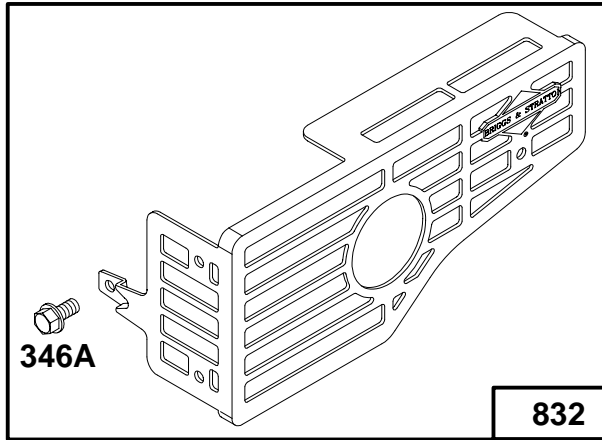

122700 to 122799

REF. NO.	PART NO.	DESCRIPTION	REF. NO.	PART NO.	DESCRIPTION	REF. NO.	PART NO.	DESCRIPTION
81	223664	Lock-Muffler Screw	613A	94615	Screw-Muffler Mtg.	676E	494485	Deflector-Muffler
300	490547	Muffler-Exhaust	676	393756	Deflector-Muffler	832	494224	Guard-Muffler
300A	494343	Muffler-Exhaust (Square Lo-Tone)	676A	397931	Deflector-Muffler	832A	494224	Guard-Muffler
346	93705	Screw-Hex. Head	676B	396548	Deflector-Muffler	883	★272253	Gasket-Exhaust
346A	94602	Screw-Hex. Head	676C	393760	Deflector-Muffler	988	223828	Bracket-Mounting
613	94231	Screw-Muffler Mtg.	676D	493871	Deflector-Muffler	994	494486	Arrestor-Spark

- ★ Included in Gasket Set-See Ref. 358.
- Included in Carburetor Kit-Part No. 493762.
- Included in Carburetor Gasket Set-Part No. 490937.