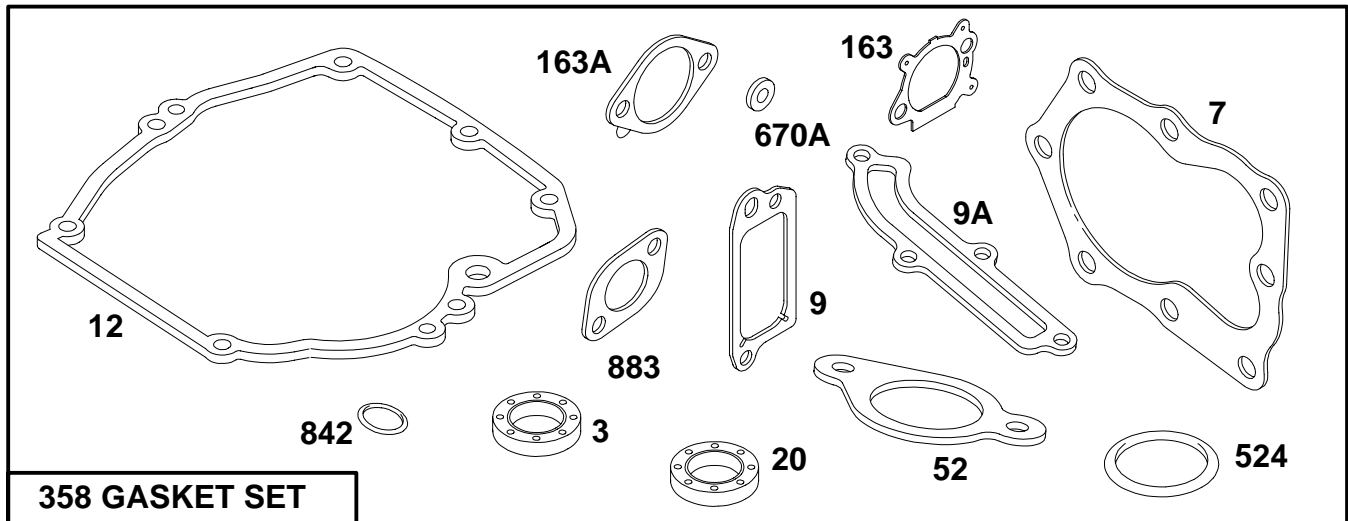

122700 to 122799