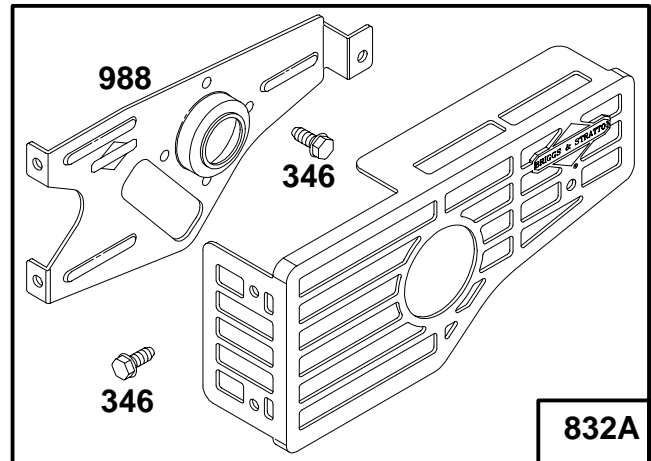

122700 to 122799

REF. NO.	PART NO.	DESCRIPTION	REF. NO.	PART NO.	DESCRIPTION	REF. NO.	PART NO.	DESCRIPTION
81	223664	Lock-Muffler Screw	613A	94615	Screw-Muffler Mtg.	676E	494485	Deflector-Muffler
300	490547	Muffler-Exhaust	676	393756	Deflector-Muffler	832	494224	Guard-Muffler
300A	494343	Muffler-Exhaust (Square Lo-Tone)	676A	397931	Deflector-Muffler	832A	494224	Guard-Muffler
346	93705	Screw-Hex. Head	676B	396548	Deflector-Muffler	883	★272253	Gasket-Exhaust
346A	94602	Screw-Hex. Head	676C	393760	Deflector-Muffler	988	223828	Bracket-Mounting
613	94231	Screw-Muffler Mtg.	676D	493871	Deflector-Muffler	994	494486	Arrestor-Spark

- ★ Included in Gasket Set-See Ref. 358.
- Included in Carburetor Kit-Part No. 493762.
- Included in Carburetor Gasket Set-Part No. 490937.