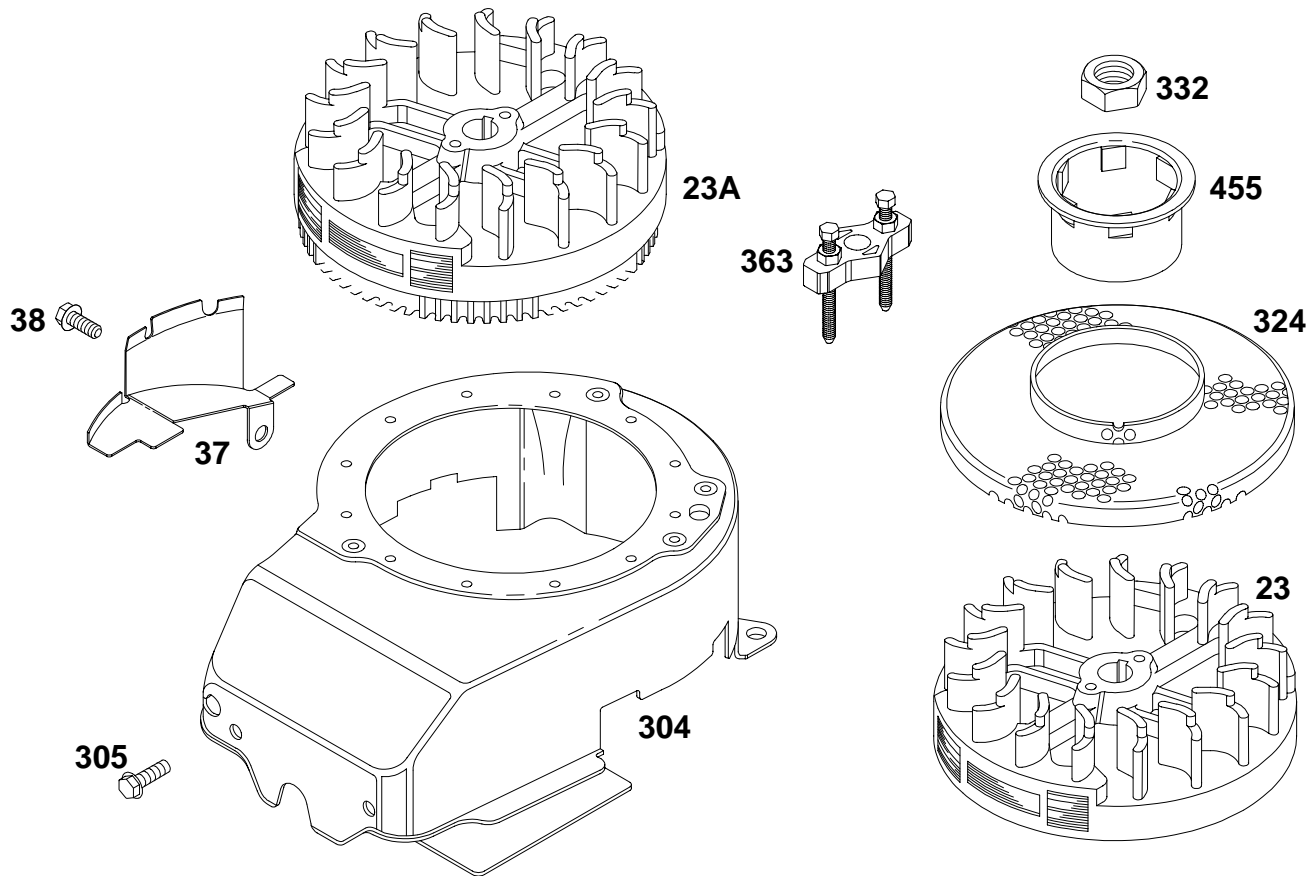

122700 to 122799

REF. NO.	PART NO.	DESCRIPTION	REF. NO.	PART NO.	DESCRIPTION	REF. NO.	PART NO.	DESCRIPTION	
23	492177	Flywheel	37	224511	Guard-Flywheel			————— Note ————— 94513 Screw-Sem 94167 Stud 90832 Lockwasher Used on Type No(s). 3118, 3178, 3179, 3321, 3322.	
23A	492175	Flywheel	38	94608	Screw-Hex. Hd.	324	224251		Screen-Rotating
		————— Note ————— 492893 Flywheel Used on Type No(s). 0126, 0163, 0170, 0173, 0183, 0184, 0185, 0188, 3127, 4001, 4005, 4006, 4007, 4009.	304	493294	Housing-Blower Used on Engines Without Band Brake.	332	92284	Nut-Flywheel	
					————— Note ————— 493293 Hsg.-Blower Used on Engines With Band Brake.	363	19069	Flywheel-Puller	
			305	94513	Screw-Sem	455	224250	Cup-Flywheel	

- ★ Included in Gasket Set-See Ref. 358.
- Included in Carburetor Kit-Part No. 493762.
- Included in Carburetor Gasket Set-Part No. 490937.