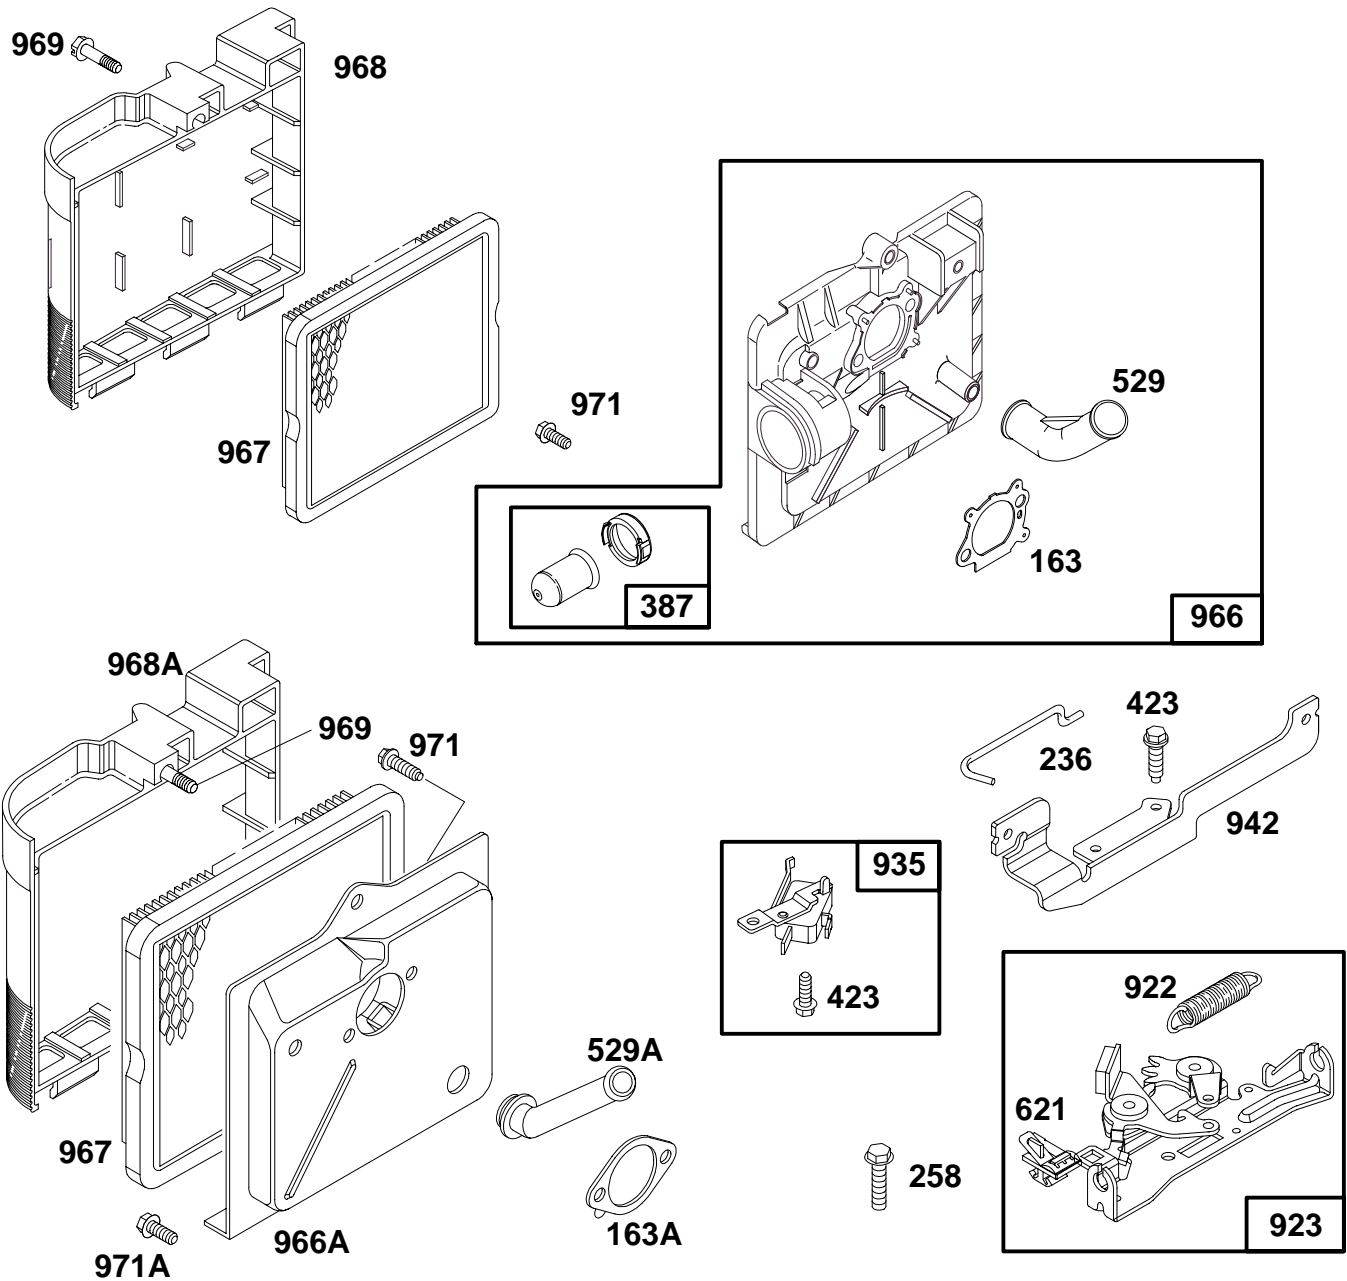

122700 to 122799

REF. NO.	PART NO.	DESCRIPTION	REF. NO.	PART NO.	DESCRIPTION	REF. NO.	PART NO.	DESCRIPTION
163	★272653	Gasket-Air Cleaner	923	493442	Brake	966A	492363	Base-Air Cleaner (Metal)
163A	★272296	Gasket-Air Cleaner	935	398758	Switch-Interlock			(Used Before Code Date 93080200)
236	262461	Link-Lockout	942	493442	Bracket-Brake	967	491588	Filter-Air
258	94512	Screw-Hex. Head	966	496116	Base-Air Cleaner (Primer Style)	968	281340	Cover-Air Cleaner
387	496115	Primer-Carburetor			(Used After Code Date 93080100).	968A	281069	Cover-Air Cleaner
423	93758	Screw-Hex. Head				969	94120	Screw-Air Cleaner
529	281299	Grommet				971	94121	Screw-Air Cleaner
529A	280943	Grommet				971A	94269	Screw-Air Cleaner
621	396847	Switch-Stop						
922	262640	Spring-Brake						

- ★ Included in Gasket Set-See Ref. 358.
- Included in Carburetor Kit-Part No. 493762.
- Included in Carburetor Gasket Set-Part No. 490937.