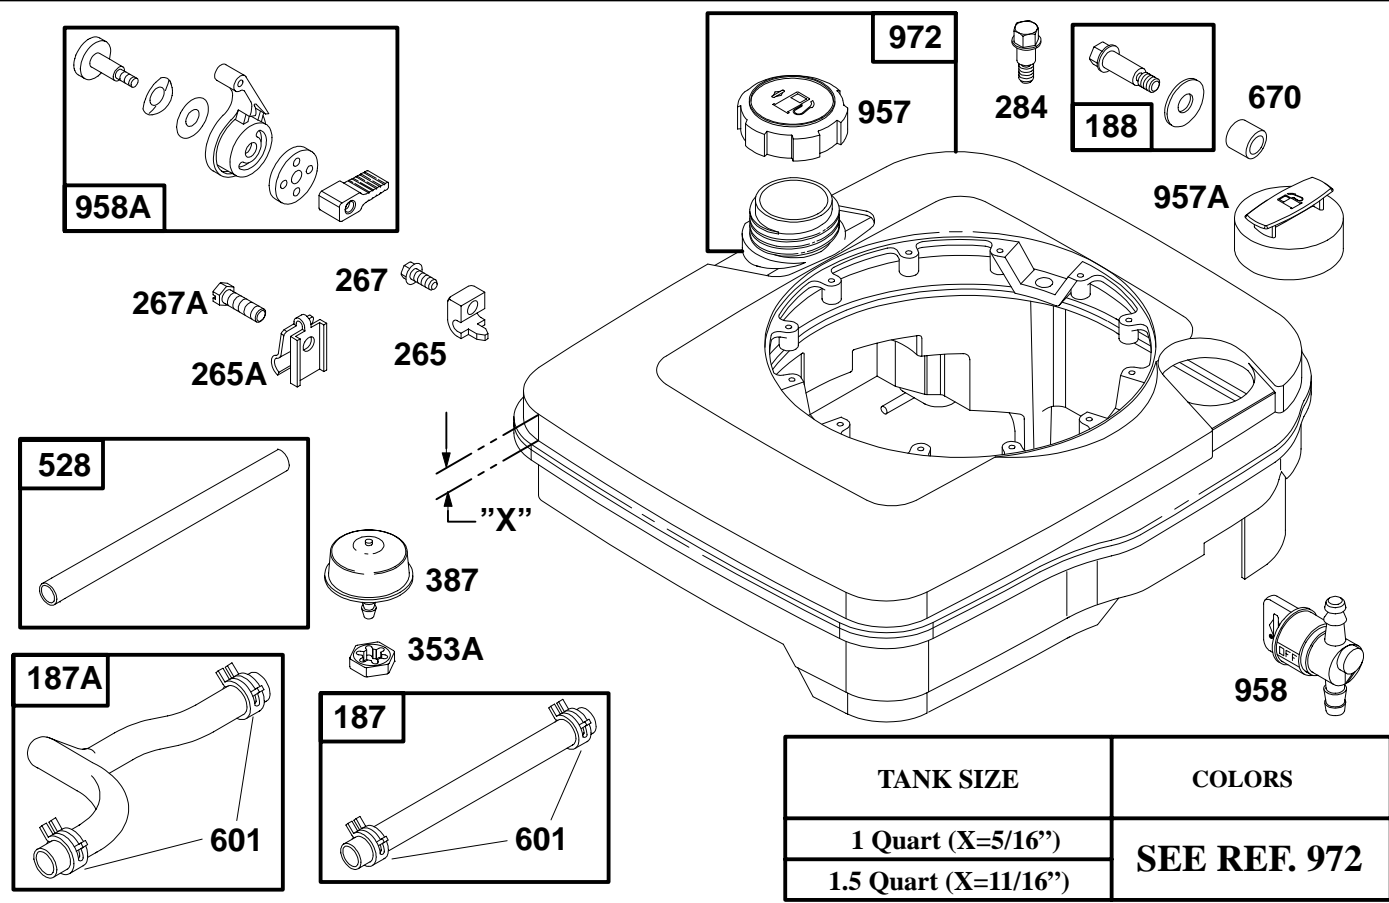

122700 to 122799

REF. NO.	PART NO.	DESCRIPTION	REF. NO.	PART NO.	DESCRIPTION	REF. NO.	PART NO.	DESCRIPTION
187	492790	Line-Fuel (6-3/4" Long) (Cut To Suit)	284	94511	Screw-Hex. Head	670	280512	Spacer
187A	492791	Line-Fuel (Molded)	353A	94581	Nut-Lock	957	397974	Cap-Fuel Tank
188	398540	Screw-Tank Mounting (Includes Washer)	387	394281	Primer-Carburetor	957A	493017	Cap-Fuel Tank
265	213146	Clamp-Casing	528	399254	Hose-Primer	958	494768	Valve-Shut-Off
265A	224057	Clamp-Casing	601	93053	Clamp-Hose (Green)	958A	494235	Valve-Shut-Off Tank-Fuel
267	94204	Screw-Clamp Mtg.	Note			972		See Last Pages.
267A	94264	Screw-Clamp Mtg.						
								93807 Clamp-Hose (Black)

- ★ Included in Gasket Set-See Ref. 358.
- Included in Carburetor Kit-Part No. 493762.
- Included in Carburetor Gasket Set-Part No. 490937.