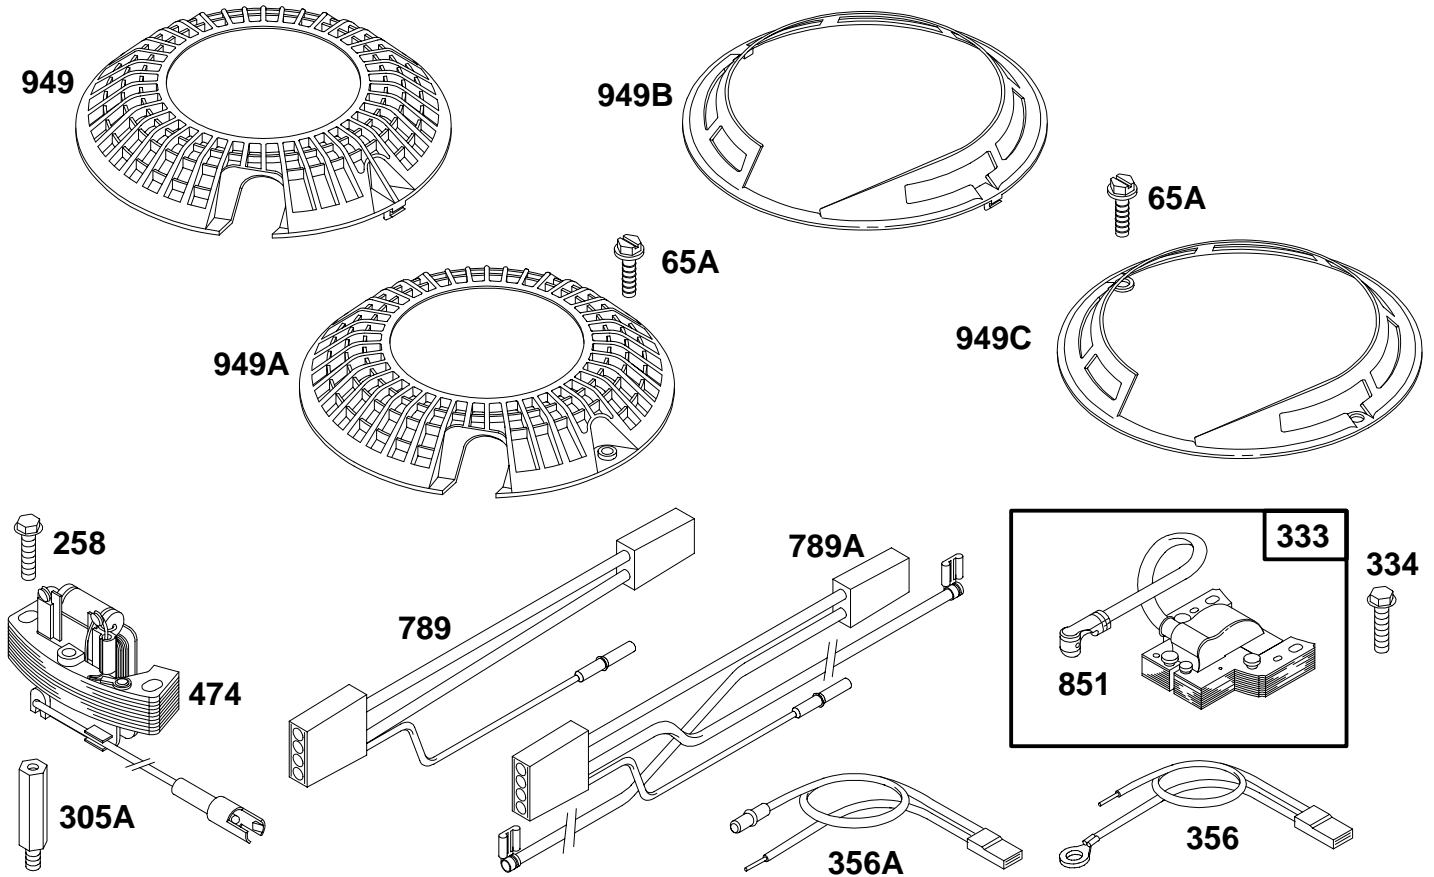

122700 to 122799

REF. NO.	PART NO.	DESCRIPTION	REF. NO.	PART NO.	DESCRIPTION	REF. NO.	PART NO.	DESCRIPTION
65A	94058	Screw—Guard Mtg.			Note	851	221798	Terminal—Cable
258	94512	Screw—Hex. Head			398153 Wire—Stop	949	281136	Guard—Finger
305A	94510	Stud—Stator Mounting			(Used Before Code Date 93100400).			(Snap-In Style For 1-1/2 Quart Tanks)
333	802574	Armature—Magneto				949A	280946	Guard—Finger
334	93381	Screw—Sem	474	492841	Alternator			(Screwed in Style For 1-1/2 Quart Tanks)
356	398808	Wire—Stop	789	493379	Harness—Wiring	949B	281187	Guard—Finger
		Note			Used on Engines Without Band Brake.			(Snap-In Style For 1 Quart Tanks)
		398708 Wire—Stop	789A	493380	Harness—Wiring			Use(s):
		Used on Type No(s). 0163, 0188, 7015, 7016, 7018.			Used on Engines With Band Brake.	949C	280980	Guard—Finger
		494714 Wire—Stop			Note			(Screwed in Style For 1 Quart Tanks)
		Used on Type No(s). 3182.			493648 Harness—Wiring			
356A	496381	Wire—Stop (Used After Code Date 93100300).			Used on Type No(s). 3154.			

- ★ Included in Gasket Set—See Ref. 358.
- Included in Carburetor Kit—Part No. 493762.
- Included in Carburetor Gasket Set—Part No. 490937.