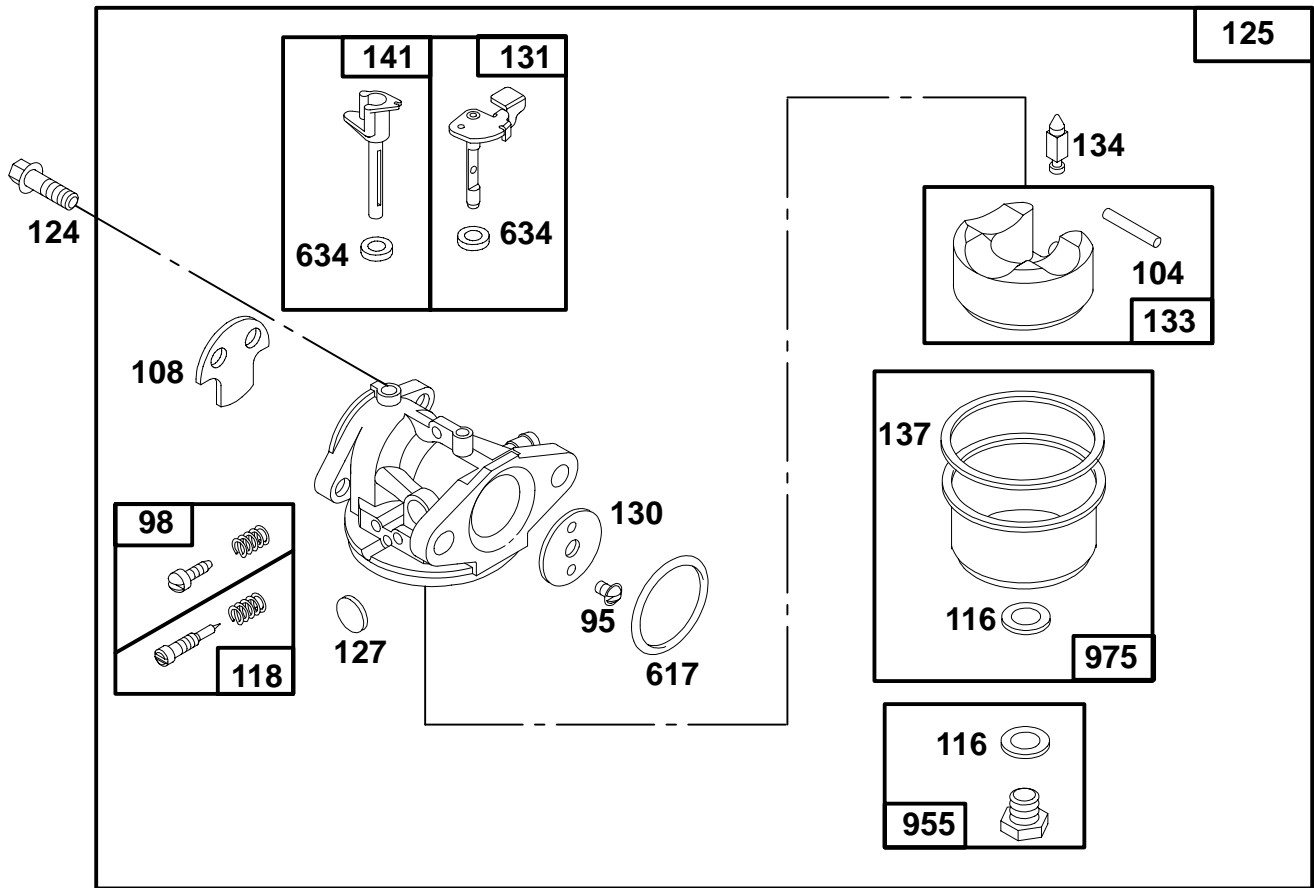

122700 to 122799

REF. NO.	PART NO.	DESCRIPTION	REF. NO.	PART NO.	DESCRIPTION	REF. NO.	PART NO.	DESCRIPTION
95	94098	Screw-Round Head	127	●	Plug-Welch (Sold in Kit Only)	955	493637	Screw-Float Bowl (Standard)
98	398185	Screw-Idle Adjustment	130	223470	Valve-Throttle			OR
104	●231371	Pin-Float Hinge	131	493267	Shaft-Throttle			494870 Screw-Float Bowl (For High Altitude)
108	223471	Valve-Choke	133	398187	Float-Carburetor			(Used After Code Date 90060300 and Before Code Date 90060400 with Carburetor I.D. No. M 26).
116	◆	Gasket-Sealing (Sold in Kit Only)	134	●398188	Valve-Needle (Includes Seat)			Note
118	●493765	Valve Kit-Needle	137	◆◆	Gasket-Float Bowl (Sold in Kit Only)			493637 Screw-Float Bowl (Standard)
124	94525	Screw-Carb. Mtg.	141	494218	Shaft-Choke			OR
125	494216	Carburetor	617	◆◆270344	Seal-Fuel Intake Tube			494870 Screw-Float Bowl (High Altitude)
		SEE NEXT PAGE FOR ADDITIONAL CARBURETOR.	634	◆◆	Washer-Shaft (Sold in Kit Only)	975	493640	Bowl-Float
		Note						
		493627 Carburetor (For Primer) (Used Before Code Date 93080200). Used on Type No(s). 0108, 0188, 0205, 3108, 3179, 3194, 3218.						

- ★ Included in Gasket Set-See Ref. 358.
- Included in Carburetor Kit-Part No. 493762.
- Included in Carburetor Gasket Set-Part No. 490937.