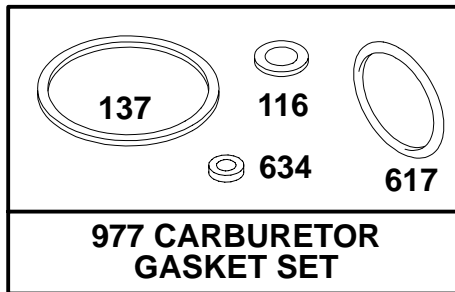

358 GASKET SET

977 CARBURETOR GASKET SET