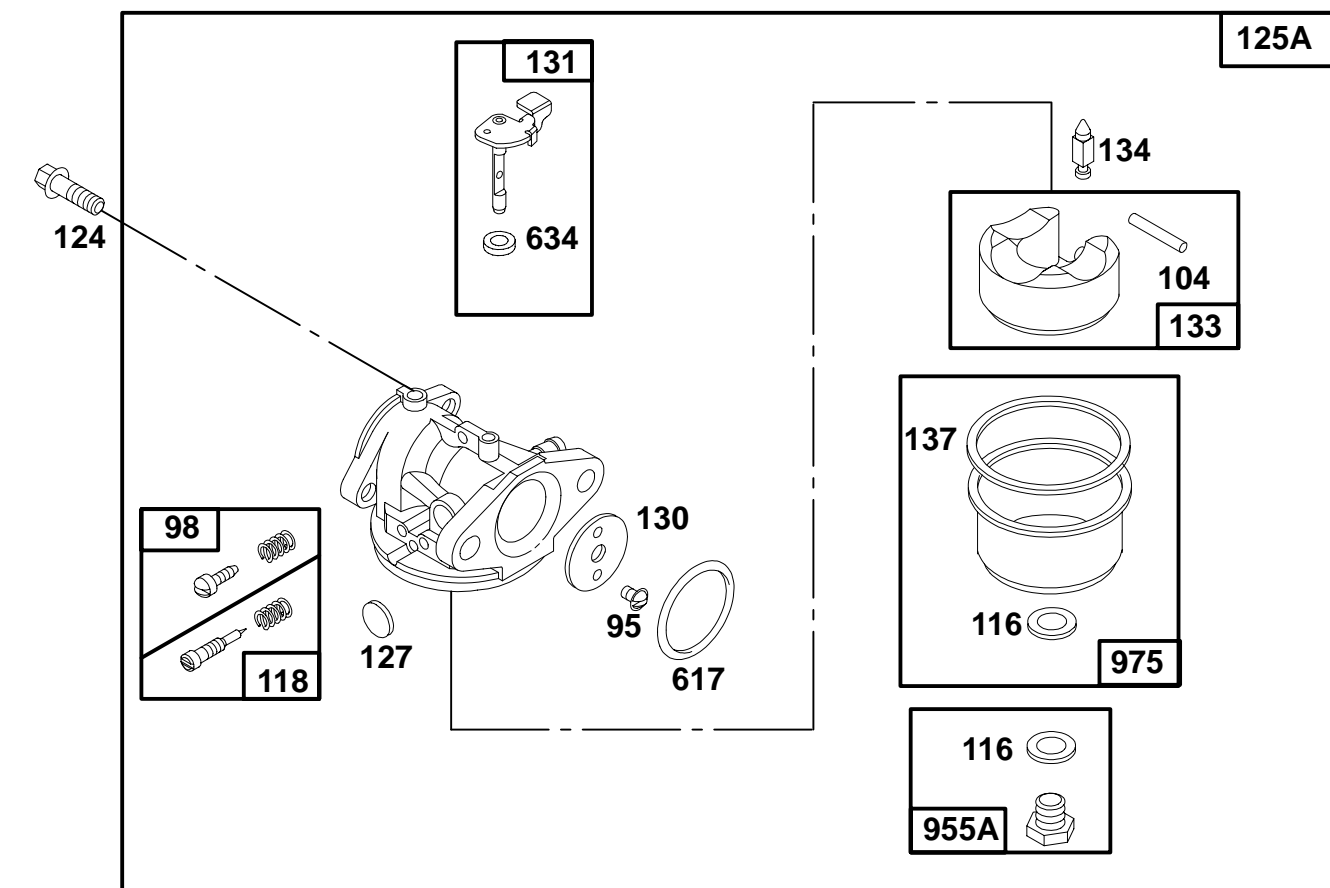

122700 to 122799

REF. NO.	PART NO.	DESCRIPTION	REF. NO.	PART NO.	DESCRIPTION	REF. NO.	PART NO.	DESCRIPTION
95	94098	Screw—Round Head	127	●	Plug—Welch (Sold in Kit Only)	617	●●270344	Seal—Fuel Intake Tube
98	398185	Screw—Idle Adjustment	130	223470	Valve—Throttle	634	●◆	Washer—Shaft (Sold in Kit Only)
104	●231371	Pin—Float Hinge	131	493267	Shaft—Throttle	955A	493637	Screw—Float Bowl (Standard)
116	●◆	Gasket—Sealing (Sold in Kit Only)	133	398187	Float—Carburetor	————— Note —————		
118	●493765	Valve Kit—Needle	134	●398188	Valve—Needle (Includes Seat)	496063		Screw—Float Bowl (For High Altitude)
124	94525	Screw—Carb. Mtg.	137	●◆	Gasket—Float Bowl (Sold in Kit Only)	975	493640	Bowl—Float
125A	496114	Carburetor (For Primer) (Used After Code Date 93080100).						

- ★ Included in Gasket Set—See Ref. 358.
- Included in Carburetor Kit—Part No. 493762.
- Included in Carburetor Gasket Set—Part No. 490937.