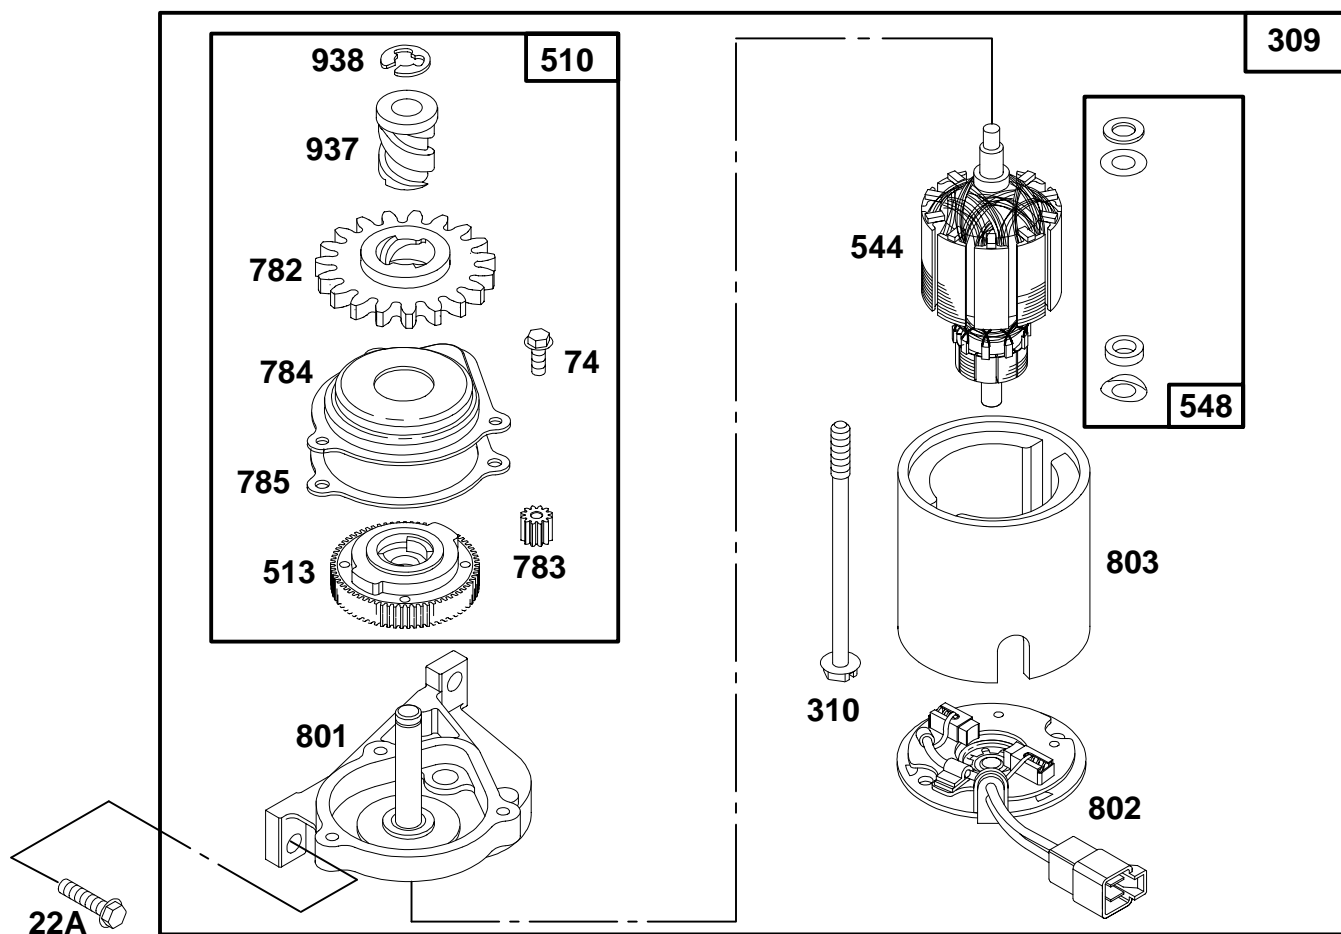

122700 to 122799

REF. NO.	PART NO.	DESCRIPTION	REF. NO.	PART NO.	DESCRIPTION	REF. NO.	PART NO.	DESCRIPTION	
22A	94268	Screw—Starter Mtg.			———— Note ————	937	281125	Spline—Starter (Used After Code Date 90063000).	
74	93490	Screw—Sem			494146		Pinion—Starter (Includes Spline) (Used Before Code Date 90070100).		
309	492336	Motor—Starter					———— Note ————		
310	94553	Bolt—Thru					494146	Spline—Starter (Includes Pinion) (Used Before Code Date 90070100).	
510	494147	Drive—Starter					938	93941	Retainer—Lock
513	394815	Clutch—Drive	783	261606	Gear—Starter				
544	492921	Armature—Starter	784	224262	Cover—Gear				
548	492919	Washer Set	785	272201	Gasket—Cover				
782	281127	Gear—Starter (Used After Code Date 90063000).	801	492335	Cap—Drive				
			802	492922	Cap—End				
			803	492920	Housing—Starter				

- ★ Included in Gasket Set—See Ref. 358.
- Included in Carburetor Kit—Part No. 493762.
- Included in Carburetor Gasket Set—Part No. 490937.