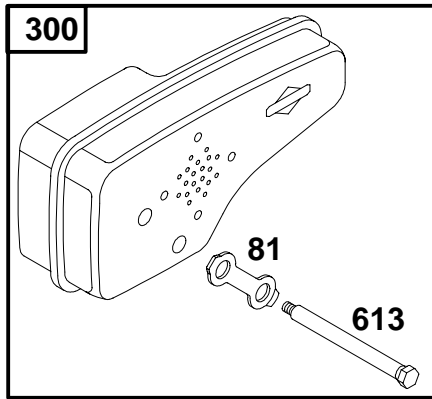

122700 to 122799

REF. NO.	PART NO.	DESCRIPTION	REF. NO.	PART NO.	DESCRIPTION	REF. NO.	PART NO.	DESCRIPTION
81	223664	Lock-Muffler Screw	613A	94615	Screw-Muffler Mtg.	676E	494485	Deflector-Muffler
300	490547	Muffler-Exhaust	676	393756	Deflector-Muffler	832	494224	Guard-Muffler
300A	494343	Muffler-Exhaust (Square Lo-Tone)	676A	397931	Deflector-Muffler	832A	494224	Guard-Muffler
346	93705	Screw-Hex. Head	676B	396548	Deflector-Muffler	883	★272253	Gasket-Exhaust
346A	94602	Screw-Hex. Head	676C	393760	Deflector-Muffler	988	223828	Bracket-Mounting
613	94231	Screw-Muffler Mtg.	676D	493871	Deflector-Muffler	994	494486	Arrestor-Spark

- ★ Included in Gasket Set-See Ref. 358.
- Included in Carburetor Kit-Part No. 493762.
- Included in Carburetor Gasket Set-Part No. 490937.