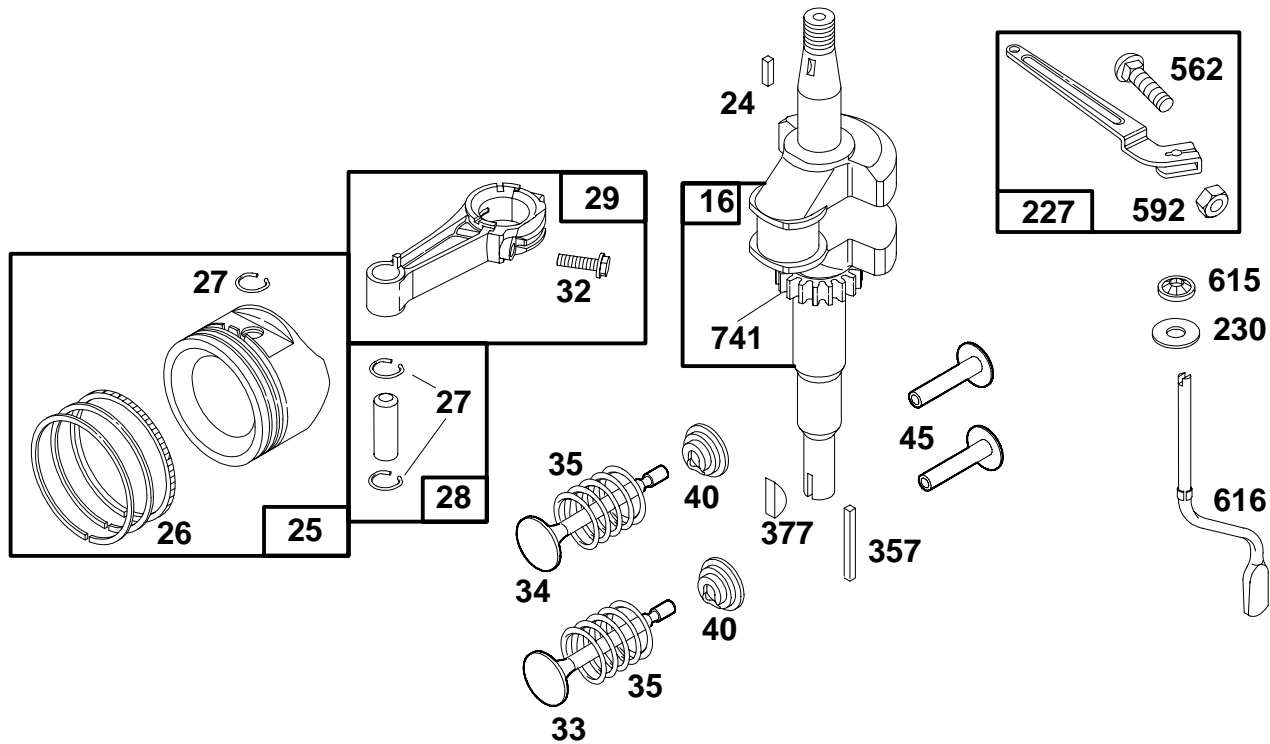

- ★ Included in Gasket Set-See Ref. 358.
- Included in Carburetor Kit-Part No. 493762.
- ◆ Included in Carburetor Gasket Set-Part No. 490937.

122700 to 122799

REF. NO.	PART NO.	DESCRIPTION	REF. NO.	PART NO.	DESCRIPTION	REF. NO.	PART NO.	DESCRIPTION
16		Crankshaft See Last Pages.			493390 Ring Set (.030" O.S.)	45	262204	Tappet-Valve
24	222698	Key-Flywheel	27	26026	Lock-Piston Pin	227	492349	Lever Assembly-Gov.
25	493262	Piston Assy. (Standard)	28	298909	Pin-Piston (Standard)	230	67072	Washer-Gov. Crank
		493385 Piston Assy. (.010" O.S.)			298908 Pin-Piston (.005" O.S.)	357	91539	Key-Drive Pulley
		493386 Piston Assy. (.020" O.S.)	29	490566	Rod-Connecting	377	93065	Key-Woodruff (For 7/8" Dia. Crankshaft)
		493387 Piston Assy. (.030" O.S.)			490743 Rod- Connecting (.020" Undersize)	Note		
26	493261	Ring Set (Standard)	32	94699	Screw-Connecting Rod	562	92613	Bolt-Governor Lever
		493388 Ring Set (.010" O.S.)	33	262651	Valve-Exhaust	592	231082	Nut-Hex.
		493389 Ring Set (.020" O.S.)	34	262652	Valve-Intake	615	94474	Fastener
			35	262224	Spring-Valve	616	262578	Crank-Governor
			40	93312	Retainer-Valve	741	262598	Gear-Timing