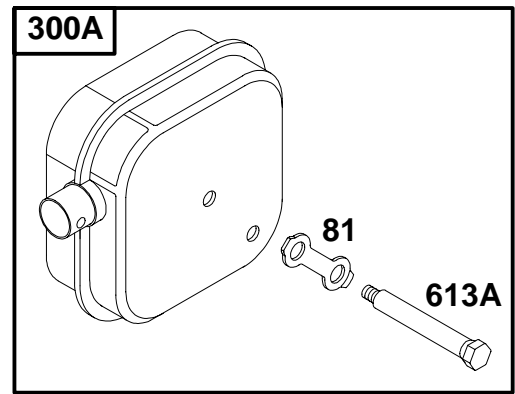

122700 to 122799

REF. NO.	PART NO.	DESCRIPTION	REF. NO.	PART NO.	DESCRIPTION	REF. NO.	PART NO.	DESCRIPTION
81	223664	Lock-Muffler Screw	613A	94615	Screw-Muffler Mtg.	676E	494485	Deflector-Muffler
300	490547	Muffler-Exhaust	676	393756	Deflector-Muffler	832	494224	Guard-Muffler
300A	494343	Muffler-Exhaust (Square Lo-Tone)	676A	397931	Deflector-Muffler	832A	494224	Guard-Muffler
346	93705	Screw-Hex. Head	676B	396548	Deflector-Muffler	883	★272253	Gasket-Exhaust
346A	94602	Screw-Hex. Head	676C	393760	Deflector-Muffler	988	223828	Bracket-Mounting
613	94231	Screw-Muffler Mtg.	676D	493871	Deflector-Muffler	994	494486	Arrestor-Spark

- ★ Included in Gasket Set-See Ref. 358.
- Included in Carburetor Kit-Part No. 493762.
- Included in Carburetor Gasket Set-Part No. 490937.