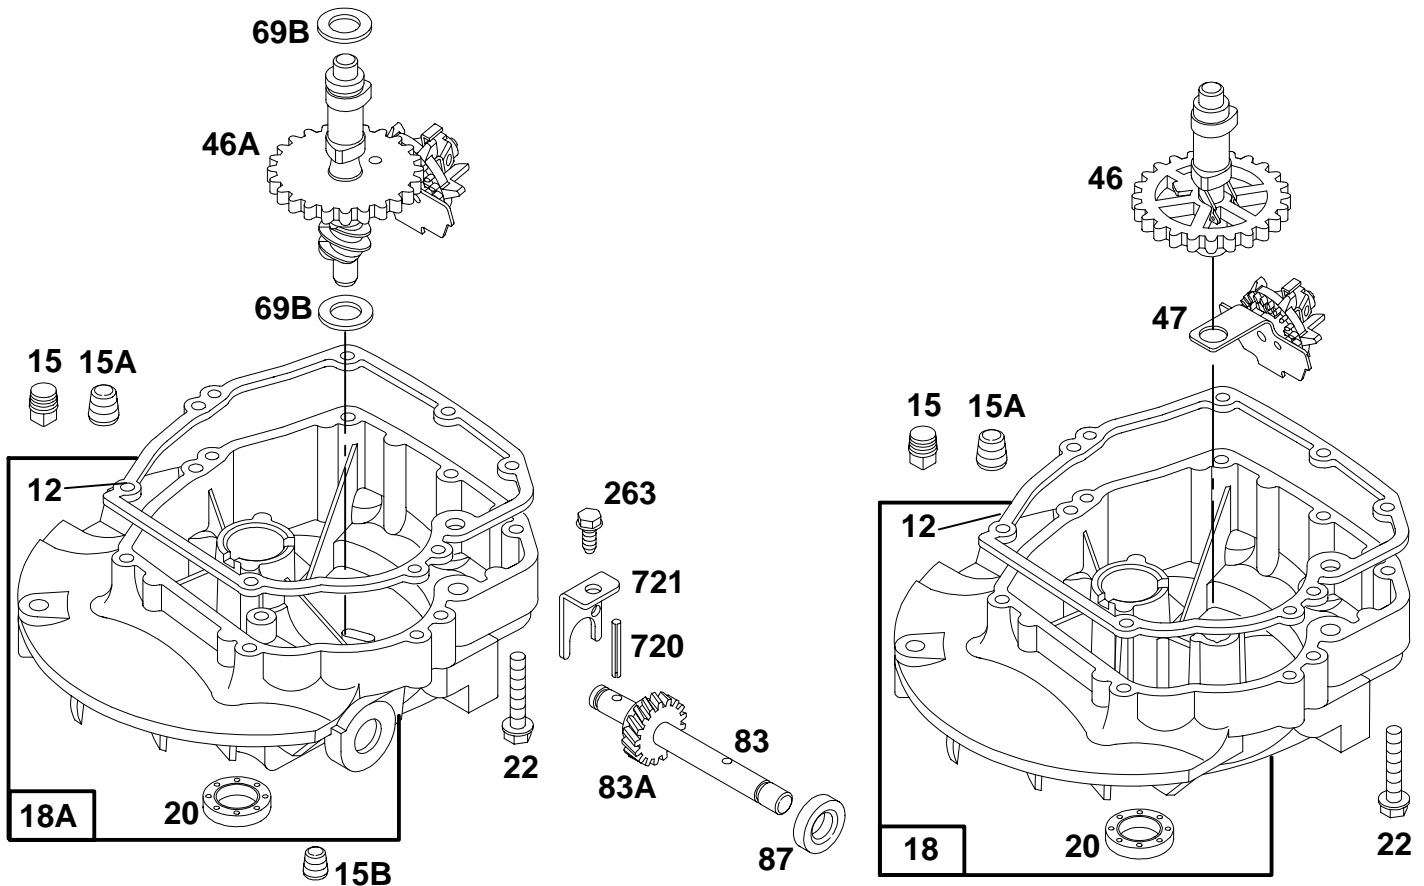

122700 to 122799

REF. NO.	PART NO.	DESCRIPTION	REF. NO.	PART NO.	DESCRIPTION	REF. NO.	PART NO.	DESCRIPTION	
12	★272198	Gasket-Crankcase			See Last Pages.			231909 Shaft-Drive Used on Type No(s). 3320.	
15	94239	Plug-Oil Drain	47	493737		Slinger-Oil (Used After Code Date 90030450 and 90031800).	83A	231278	Gear-Drive Note 231279 Gear-Drive Used on Type No(s). 0131, 0139, 0165, 0173, 0174, 0188, 0203, 0204, 3124, 3132, 3134, 3144, 3160, 3165, 3170, 3172, 3174, 3175, 3190, 3191, 3194, 3195, 3208, 3311, 3320.
15A	94613	Plug-Oil Drain (Hex. Socket)			Note 492524 Slinger-Oil (Used Before Code Date 90030550 and 90031900).				
15B	94470	Plug-Pipe (Hex. Socket, 1/16-27 NPTF)							
18	493279	Sump-Engine	69B	68938	Washer-Thrust				
18A	493365	Sump-Engine Used on Model Series 122782, 122787.	83	231671	Shaft-Drive Note 231711 Shaft-Drive Used on Type No(s). 3170, 3191, 3195. 231748 Shaft-Drive Used on Type No(s). 0165, 0173, 0174, 0205, 3130, 3132, 3160.	87	391484	Seal-Oil	
20	★399781	Seal-Oil						263 94602 Screw-Hex. Head	
22	94220	Screw-Hex. Head Note 94612 Screw-Hex. Head One Used in Hole Nearest Breather.						720 93474 Pin-Roll	
46	492828	Gear-Cam						721 224249 Stop-Shaft	
46A		Gear-Cam							

- ★ Included in Gasket Set-See Ref. 358.
- Included in Carburetor Kit-Part No. 493762.
- Included in Carburetor Gasket Set-Part No. 490937.