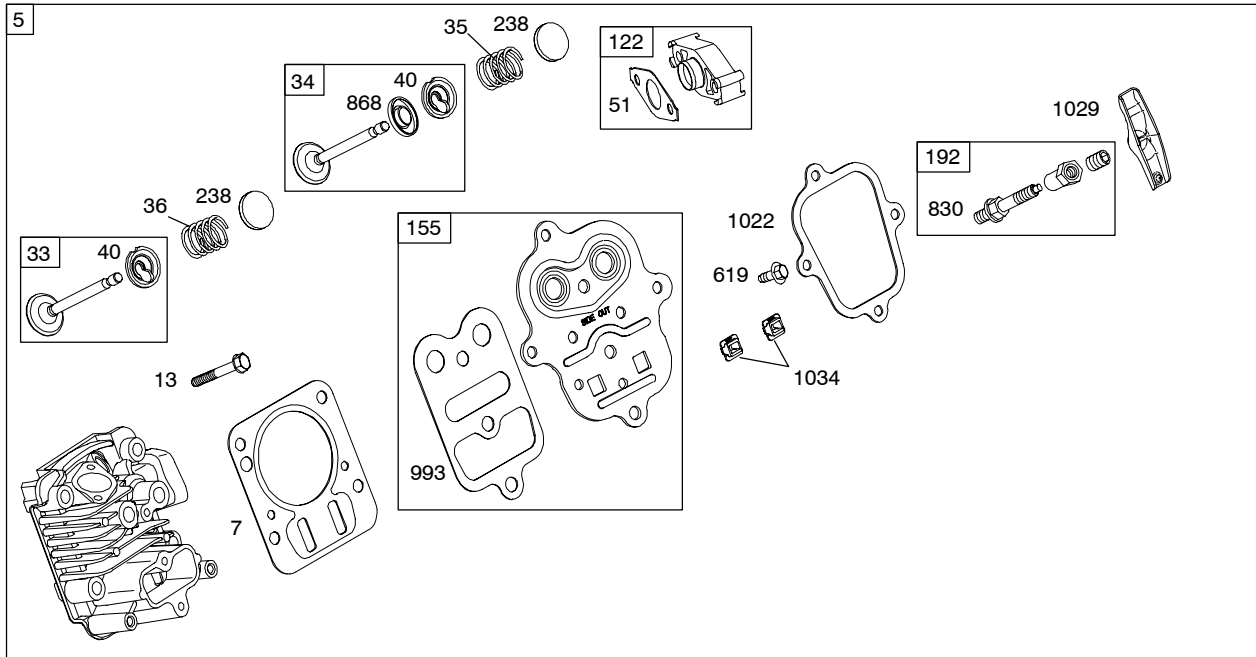

122400

Illustrated Parts List

Model Series

122400

TYPE NUMBERS
0110 through 0138.

TABLE OF CONTENTS

Air Cleaner	5
Blower Housing	6
Camshaft	2
Carburetor	4
Controls	5
Crankcase Cover	2
Crankshaft	2
Cylinder	2
Cylinder Head	3
Electric Starter	6
Exhaust System	5
Flywheel	6
Fuel Supply	4
Governor Spring	5
Gear Reduction	6
Ignition	5
Kits/Gaskets - Carburetor	4
Kits/Gaskets - Engine	2
Kits/Gaskets - Valve	3
Lubrication	2
Piston Group	2
Rewind Starter	6

122400

1019 LABEL KIT

1058 OWNER'S MANUAL

1330 REPAIR MANUAL

Illustrations cover a range of engines. Parts shown without corresponding text may not be used on your specific engine.

Illustrations cover a range of engines. Parts shown without corresponding text may not be used on your specific engine.
 3379-3 Assemblies include all parts shown in frames.