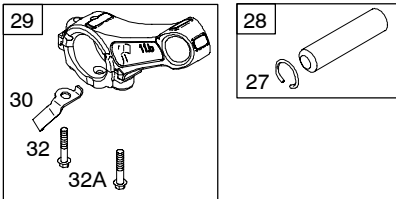

122400

Illustrated Parts List

Model Series

122400

TYPE NUMBERS
0110 through 0138.

TABLE OF CONTENTS

Air Cleaner	5
Blower Housing	6
Camshaft	2
Carburetor	4
Controls	5
Crankcase Cover	2
Crankshaft	2
Cylinder	2
Cylinder Head	3
Electric Starter	6
Exhaust System	5
Flywheel	6
Fuel Supply	4
Governor Spring	5
Gear Reduction	6
Ignition	5
Kits/Gaskets - Carburetor	4
Kits/Gaskets - Engine	2
Kits/Gaskets - Valve	3
Lubrication	2
Piston Group	2
Rewind Starter	6

122400

1019 LABEL KIT

1058 OWNER'S MANUAL

1330 REPAIR MANUAL

Illustrations cover a range of engines. Parts shown without corresponding text may not be used on your specific engine.

Illustrations cover a range of engines. Parts shown without corresponding text may not be used on your specific engine.
 3379-3 Assemblies include all parts shown in frames.