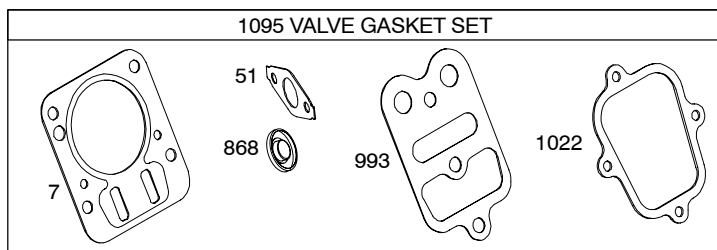

122400

Illustrated Parts List

Model Series

122400

TYPE NUMBERS
0110 through 0138.

TABLE OF CONTENTS

Air Cleaner	5
Blower Housing	6
Camshaft	2
Carburetor	4
Controls	5
Crankcase Cover	2
Crankshaft	2
Cylinder	2
Cylinder Head	3
Electric Starter	6
Exhaust System	5
Flywheel	6
Fuel Supply	4
Governor Spring	5
Gear Reduction	6
Ignition	5
Kits/Gaskets - Carburetor	4
Kits/Gaskets - Engine	2
Kits/Gaskets - Valve	3
Lubrication	2
Piston Group	2
Rewind Starter	6

122400

1019 LABEL KIT

1058 OWNER'S MANUAL

1330 REPAIR MANUAL

Illustrations cover a range of engines. Parts shown without corresponding text may not be used on your specific engine.

Illustrations cover a range of engines. Parts shown without corresponding text may not be used on your specific engine.
 3379-3 Assemblies include all parts shown in frames.