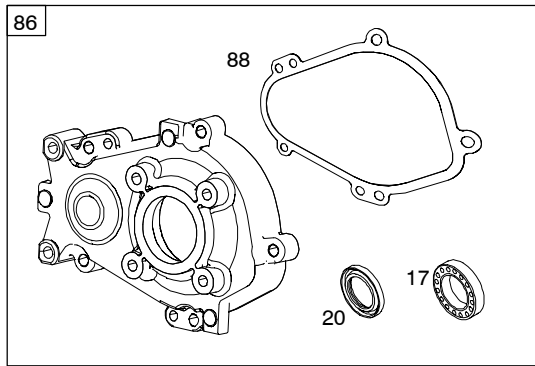

122400

Illustrations cover a range of engines. Parts shown without corresponding text may not be used on your specific engine.

REF. NO.	PART NO.	DESCRIPTION	REF. NO.	PART NO.	DESCRIPTION	REF. NO.	PART NO.	DESCRIPTION
1	699490	Cylinder Assembly	18A	790337	Cover-Crankcase Used on Type No(s). 0110, 0112, 0113, 0114, 0115, 0118, 0119, 0122, 0123, 0124, 0125, 0127, 0128, 0129, 0135, 0136, 0137, 0138.	26	791969	Ring Set (Standard) (Used After Code Date 05093000). ----- Note -----
2	399269	Kit-Bushing/Seal (Magneto Side)						499631 Ring Set (Standard) (Used Before Code Date 05100100).
3	★299819S	Seal-Oil (Magneto Side)	18D	790330	Cover-Crankcase Used on Type No(s). 0111, 0121, 0126, 0130.			791324 Ring Set (.020" Oversize) (Used After Code Date 05093000).
5	699486	Head-Cylinder	20	★692550	Seal-Oil (PTO Side)			692786 Ring Set (.020" Oversize) (Used Before Code Date 05100100).
7	★Ø698210	Gasket-Cylinder Head	21	281658S	Cap-Oil Fill			692786 Ring Set (.020" Oversize) (Used Before Code Date 05100100).
11	812208	Tube-Breather (Flat Panel Air Cleaner)	22	699478	Screw (Crankcase Cover/ Sump)	27	691866	Lock-Piston Pin
12	★699485	Gasket-Crankcase	23	699488	Flywheel ----- Note ----- 699514 Flywheel Used on Type No(s). 0121.	28	499423	Pin-Piston
13	699482	Screw (Cylinder Head)	24	222698S	Key-Flywheel	29	690124	Rod-Connecting ----- Note ----- 792247 Rod- Connecting (.020" Undersize)
15	691686	Plug-Oil Drain (Square Head)	25	792004	Piston Assembly (Standard) (Used After Code Date 05093000). ----- Note ----- 499627 Piston Assembly (Standard) (Used Before Code Date 05100100). 791325 Piston Assembly (.020" Oversize) (Used After Code Date 05093000). 692789 Piston Assembly (.020" Oversize) (Used Before Code Date 05100100).	30	791584	Dipper-Connecting Rod
15A	691682	Plug-Oil Drain (Flush)				32	691664	Screw (Connecting Rod)
16	699835	Crankshaft Used on Type No(s). 0112, 0115. ----- Note ----- 699443 Crankshaft Used on Type No(s). 0113, 0114, 0124, 0125, 0135, 0136, 0137, 0138. 790329 Crankshaft Used on Type No(s). 0111, 0121, 0126, 0130. 698879 Crankshaft Used on Type No(s). 0110, 0118, 0119, 0122, 0123, 0127, 0128, 0129, 0132. 699452 Crankshaft Used on Type No(s). 0120.				32A	695759	Screw (Connecting Rod)
17	692517	Bearing-Ball				33	499642	Valve-Exhaust
17A	690824	Bearing-Ball				34	499641	Valve-Intake
						35	691304	Spring-Valve (Intake)
						36	691304	Spring-Valve (Exhaust)
						37	699661	Guard-Flywheel
						38	698557	Screw (Shut Off Valve)
						40	692194	Retainer-Valve
						45	690977	Tappet-Valve