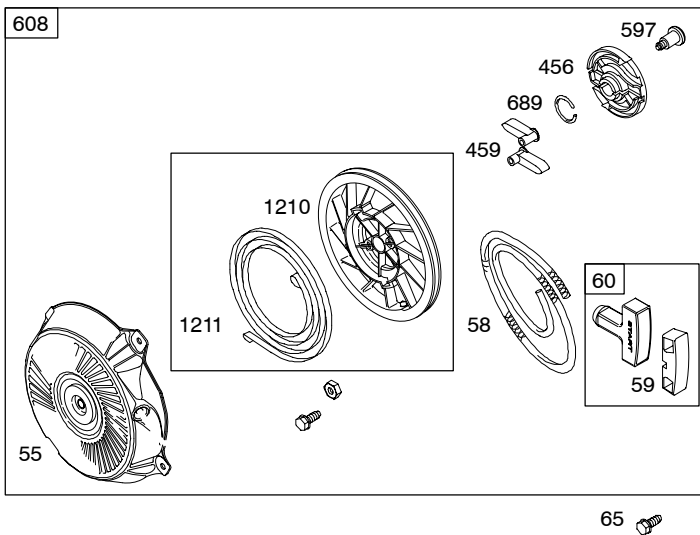

122400

Illustrations cover a range of engines. Parts shown without corresponding text may not be used on your specific engine.

REF. NO.	PART NO.	DESCRIPTION	REF. NO.	PART NO.	DESCRIPTION	REF. NO.	PART NO.	DESCRIPTION
1	699490	Cylinder Assembly	18A	790337	Cover-Crankcase Used on Type No(s). 0110, 0112, 0113, 0114, 0115, 0118, 0119, 0122, 0123, 0124, 0125, 0127, 0128, 0129, 0135, 0136, 0137, 0138.	26	791969	Ring Set (Standard) (Used After Code Date 05093000). ----- Note -----
2	399269	Kit-Bushing/Seal (Magneto Side)						499631 Ring Set (Standard) (Used Before Code Date 05100100).
3	★299819S	Seal-Oil (Magneto Side)	18D	790330	Cover-Crankcase Used on Type No(s). 0111, 0121, 0126, 0130.			791324 Ring Set (.020" Oversize) (Used After Code Date 05093000).
5	699486	Head-Cylinder	20	★692550	Seal-Oil (PTO Side)			692786 Ring Set (.020" Oversize) (Used Before Code Date 05100100).
7	★Ø698210	Gasket-Cylinder Head	21	281658S	Cap-Oil Fill			692786 Ring Set (.020" Oversize) (Used Before Code Date 05100100).
11	812208	Tube-Breather (Flat Panel Air Cleaner)	22	699478	Screw (Crankcase Cover/ Sump)	27	691866	Lock-Piston Pin
12	★699485	Gasket-Crankcase	23	699488	Flywheel ----- Note ----- 699514 Flywheel Used on Type No(s). 0121.	28	499423	Pin-Piston
13	699482	Screw (Cylinder Head)	24	222698S	Key-Flywheel	29	690124	Rod-Connecting ----- Note ----- 792247 Rod- Connecting (.020" Undersize)
15	691686	Plug-Oil Drain (Square Head)	25	792004	Piston Assembly (Standard) (Used After Code Date 05093000). ----- Note ----- 499627 Piston Assembly (Standard) (Used Before Code Date 05100100). 791325 Piston Assembly (.020" Oversize) (Used After Code Date 05093000). 692789 Piston Assembly (.020" Oversize) (Used Before Code Date 05100100).	30	791584	Dipper-Connecting Rod
15A	691682	Plug-Oil Drain (Flush)				32	691664	Screw (Connecting Rod)
16	699835	Crankshaft Used on Type No(s). 0112, 0115. ----- Note ----- 699443 Crankshaft Used on Type No(s). 0113, 0114, 0124, 0125, 0135, 0136, 0137, 0138. 790329 Crankshaft Used on Type No(s). 0111, 0121, 0126, 0130. 698879 Crankshaft Used on Type No(s). 0110, 0118, 0119, 0122, 0123, 0127, 0128, 0129, 0132. 699452 Crankshaft Used on Type No(s). 0120.				32A	695759	Screw (Connecting Rod)
17	692517	Bearing-Ball				33	499642	Valve-Exhaust
17A	690824	Bearing-Ball				34	499641	Valve-Intake
						35	691304	Spring-Valve (Intake)
						36	691304	Spring-Valve (Exhaust)
						37	699661	Guard-Flywheel
						38	698557	Screw (Shut Off Valve)
						40	692194	Retainer-Valve
						45	690977	Tappet-Valve