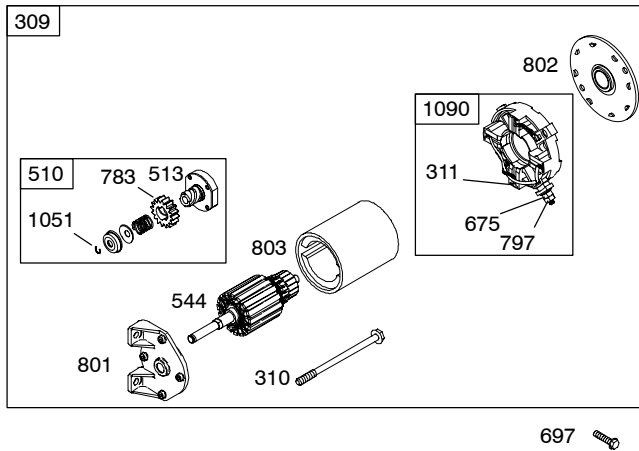

122400

Illustrations cover a range of engines. Parts shown without corresponding text may not be used on your specific engine.

REF. NO.	PART NO.	DESCRIPTION	REF. NO.	PART NO.	DESCRIPTION	REF. NO.	PART NO.	DESCRIPTION
1	699490	Cylinder Assembly	18A	790337	Cover-Crankcase Used on Type No(s). 0110, 0112, 0113, 0114, 0115, 0118, 0119, 0122, 0123, 0124, 0125, 0127, 0128, 0129, 0135, 0136, 0137, 0138.	26	791969	Ring Set (Standard) (Used After Code Date 05093000). ----- Note -----
2	399269	Kit-Bushing/Seal (Magneto Side)						499631 Ring Set (Standard) (Used Before Code Date 05100100).
3	★299819S	Seal-Oil (Magneto Side)	18D	790330	Cover-Crankcase Used on Type No(s). 0111, 0121, 0126, 0130.			791324 Ring Set (.020" Oversize) (Used After Code Date 05093000).
5	699486	Head-Cylinder	20	★692550	Seal-Oil (PTO Side)			692786 Ring Set (.020" Oversize) (Used Before Code Date 05100100).
7	★Ø698210	Gasket-Cylinder Head	21	281658S	Cap-Oil Fill			692786 Ring Set (.020" Oversize) (Used Before Code Date 05100100).
11	812208	Tube-Breather (Flat Panel Air Cleaner)	22	699478	Screw (Crankcase Cover/ Sump)	27	691866	Lock-Piston Pin
12	★699485	Gasket-Crankcase	23	699488	Flywheel ----- Note ----- 699514 Flywheel Used on Type No(s). 0121.	28	499423	Pin-Piston
13	699482	Screw (Cylinder Head)	24	222698S	Key-Flywheel	29	690124	Rod-Connecting ----- Note ----- 792247 Rod- Connecting (.020" Undersize)
15	691686	Plug-Oil Drain (Square Head)	25	792004	Piston Assembly (Standard) (Used After Code Date 05093000). ----- Note ----- 499627 Piston Assembly (Standard) (Used Before Code Date 05100100). 791325 Piston Assembly (.020" Oversize) (Used After Code Date 05093000). 692789 Piston Assembly (.020" Oversize) (Used Before Code Date 05100100).	30	791584	Dipper-Connecting Rod
15A	691682	Plug-Oil Drain (Flush)				32	691664	Screw (Connecting Rod)
16	699835	Crankshaft Used on Type No(s). 0112, 0115. ----- Note ----- 699443 Crankshaft Used on Type No(s). 0113, 0114, 0124, 0125, 0135, 0136, 0137, 0138. 790329 Crankshaft Used on Type No(s). 0111, 0121, 0126, 0130. 698879 Crankshaft Used on Type No(s). 0110, 0118, 0119, 0122, 0123, 0127, 0128, 0129, 0132. 699452 Crankshaft Used on Type No(s). 0120.				32A	695759	Screw (Connecting Rod)
17	692517	Bearing-Ball				33	499642	Valve-Exhaust
17A	690824	Bearing-Ball				34	499641	Valve-Intake
						35	691304	Spring-Valve (Intake)
						36	691304	Spring-Valve (Exhaust)
						37	699661	Guard-Flywheel
						38	698557	Screw (Shut Off Valve)
						40	692194	Retainer-Valve
						45	690977	Tappet-Valve