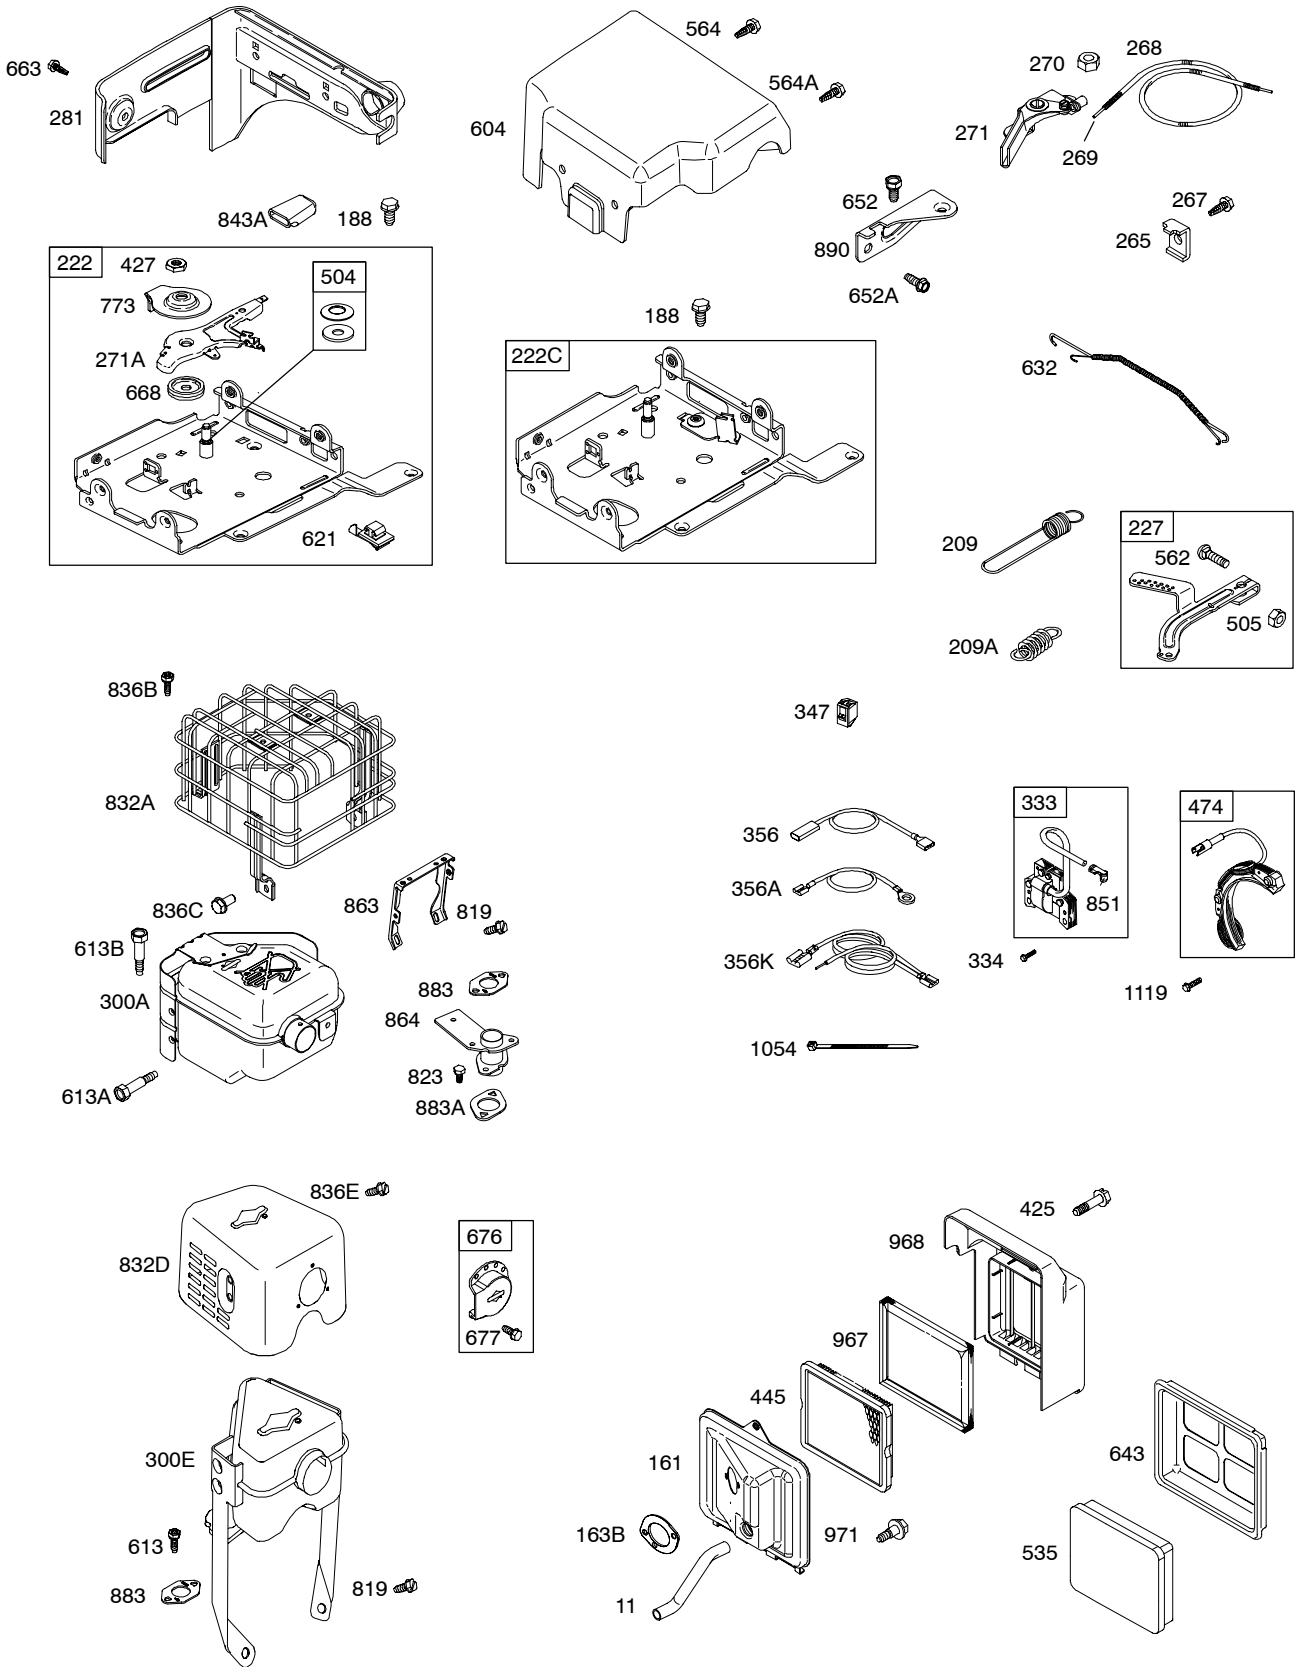

Illustrations cover a range of engines. Parts shown without corresponding text may not be used on your specific engine.