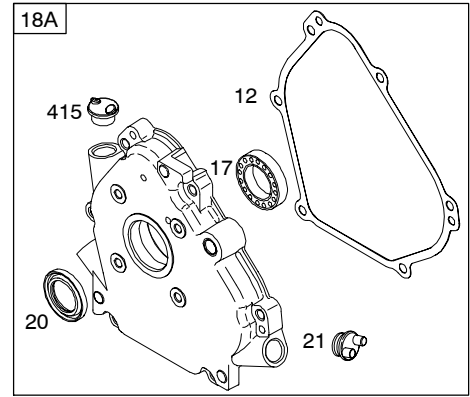

122400

Illustrated Parts List

Model Series

122400

TYPE NUMBERS
0110 through 0138.

TABLE OF CONTENTS

Air Cleaner	5
Blower Housing	6
Camshaft	2
Carburetor	4
Controls	5
Crankcase Cover	2
Crankshaft	2
Cylinder	2
Cylinder Head	3
Electric Starter	6
Exhaust System	5
Flywheel	6
Fuel Supply	4
Governor Spring	5
Gear Reduction	6
Ignition	5
Kits/Gaskets - Carburetor	4
Kits/Gaskets - Engine	2
Kits/Gaskets - Valve	3
Lubrication	2
Piston Group	2
Rewind Starter	6

122400

1019 LABEL KIT

1058 OWNER'S MANUAL

1330 REPAIR MANUAL

Illustrations cover a range of engines. Parts shown without corresponding text may not be used on your specific engine.

Illustrations cover a range of engines. Parts shown without corresponding text may not be used on your specific engine.
 3379-3 Assemblies include all parts shown in frames.