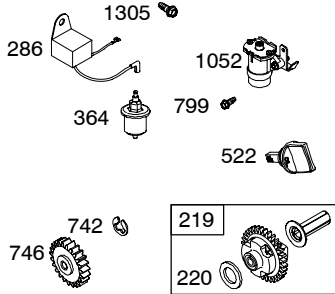

122400

Illustrated Parts List

Model Series

122400

TYPE NUMBERS
0110 through 0138.

TABLE OF CONTENTS

Air Cleaner	5
Blower Housing	6
Camshaft	2
Carburetor	4
Controls	5
Crankcase Cover	2
Crankshaft	2
Cylinder	2
Cylinder Head	3
Electric Starter	6
Exhaust System	5
Flywheel	6
Fuel Supply	4
Governor Spring	5
Gear Reduction	6
Ignition	5
Kits/Gaskets - Carburetor	4
Kits/Gaskets - Engine	2
Kits/Gaskets - Valve	3
Lubrication	2
Piston Group	2
Rewind Starter	6

122400

1019 LABEL KIT

1058 OWNER'S MANUAL

1330 REPAIR MANUAL

Illustrations cover a range of engines. Parts shown without corresponding text may not be used on your specific engine.

Illustrations cover a range of engines. Parts shown without corresponding text may not be used on your specific engine.
 3379-3 Assemblies include all parts shown in frames.