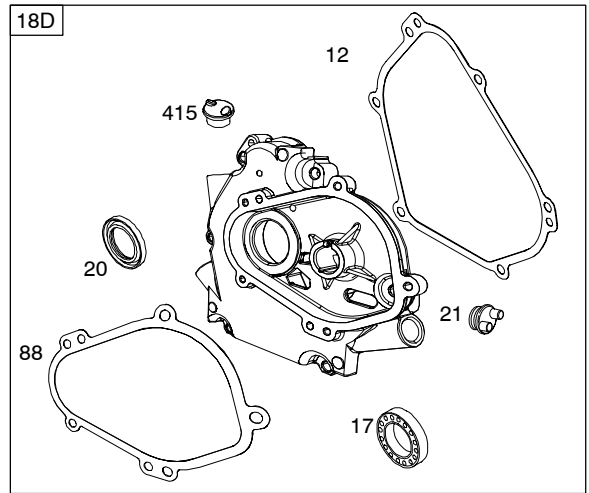

122400

Illustrated Parts List

Model Series

122400

TYPE NUMBERS
0110 through 0138.

TABLE OF CONTENTS

Air Cleaner	5
Blower Housing	6
Camshaft	2
Carburetor	4
Controls	5
Crankcase Cover	2
Crankshaft	2
Cylinder	2
Cylinder Head	3
Electric Starter	6
Exhaust System	5
Flywheel	6
Fuel Supply	4
Governor Spring	5
Gear Reduction	6
Ignition	5
Kits/Gaskets - Carburetor	4
Kits/Gaskets - Engine	2
Kits/Gaskets - Valve	3
Lubrication	2
Piston Group	2
Rewind Starter	6

122400

1019 LABEL KIT

1058 OWNER'S MANUAL

1330 REPAIR MANUAL

Illustrations cover a range of engines. Parts shown without corresponding text may not be used on your specific engine.

Illustrations cover a range of engines. Parts shown without corresponding text may not be used on your specific engine.
 3379-3 Assemblies include all parts shown in frames.