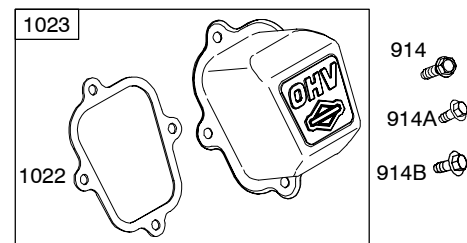

122400

Illustrated Parts List

Model Series

122400

TYPE NUMBERS
0110 through 0138.

TABLE OF CONTENTS

Air Cleaner	5
Blower Housing	6
Camshaft	2
Carburetor	4
Controls	5
Crankcase Cover	2
Crankshaft	2
Cylinder	2
Cylinder Head	3
Electric Starter	6
Exhaust System	5
Flywheel	6
Fuel Supply	4
Governor Spring	5
Gear Reduction	6
Ignition	5
Kits/Gaskets - Carburetor	4
Kits/Gaskets - Engine	2
Kits/Gaskets - Valve	3
Lubrication	2
Piston Group	2
Rewind Starter	6

122400

1019 LABEL KIT

1058 OWNER'S MANUAL

1330 REPAIR MANUAL

Illustrations cover a range of engines. Parts shown without corresponding text may not be used on your specific engine.

Illustrations cover a range of engines. Parts shown without corresponding text may not be used on your specific engine.
 3379-3 Assemblies include all parts shown in frames.