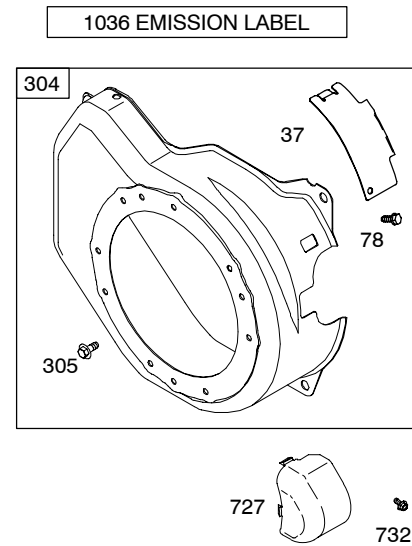

122400

Illustrations cover a range of engines. Parts shown without corresponding text may not be used on your specific engine.

REF. NO.	PART NO.	DESCRIPTION	REF. NO.	PART NO.	DESCRIPTION	REF. NO.	PART NO.	DESCRIPTION
1	699490	Cylinder Assembly	18A	790337	Cover-Crankcase Used on Type No(s). 0110, 0112, 0113, 0114, 0115, 0118, 0119, 0122, 0123, 0124, 0125, 0127, 0128, 0129, 0135, 0136, 0137, 0138.	26	791969	Ring Set (Standard) (Used After Code Date 05093000). ----- Note -----
2	399269	Kit-Bushing/Seal (Magneto Side)						499631 Ring Set (Standard) (Used Before Code Date 05100100).
3	★299819S	Seal-Oil (Magneto Side)	18D	790330	Cover-Crankcase Used on Type No(s). 0111, 0121, 0126, 0130.			791324 Ring Set (.020" Oversize) (Used After Code Date 05093000).
5	699486	Head-Cylinder	20	★692550	Seal-Oil (PTO Side)			692786 Ring Set (.020" Oversize) (Used Before Code Date 05100100).
7	★Ø698210	Gasket-Cylinder Head	21	281658S	Cap-Oil Fill			692786 Ring Set (.020" Oversize) (Used Before Code Date 05100100).
11	812208	Tube-Breather (Flat Panel Air Cleaner)	22	699478	Screw (Crankcase Cover/ Sump)	27	691866	Lock-Piston Pin
12	★699485	Gasket-Crankcase	23	699488	Flywheel ----- Note ----- 699514 Flywheel Used on Type No(s). 0121.	28	499423	Pin-Piston
13	699482	Screw (Cylinder Head)	24	222698S	Key-Flywheel	29	690124	Rod-Connecting ----- Note ----- 792247 Rod- Connecting (.020" Undersize)
15	691686	Plug-Oil Drain (Square Head)	25	792004	Piston Assembly (Standard) (Used After Code Date 05093000). ----- Note ----- 499627 Piston Assembly (Standard) (Used Before Code Date 05100100). 791325 Piston Assembly (.020" Oversize) (Used After Code Date 05093000). 692789 Piston Assembly (.020" Oversize) (Used Before Code Date 05100100).	30	791584	Dipper-Connecting Rod
15A	691682	Plug-Oil Drain (Flush)				32	691664	Screw (Connecting Rod)
16	699835	Crankshaft Used on Type No(s). 0112, 0115. ----- Note ----- 699443 Crankshaft Used on Type No(s). 0113, 0114, 0124, 0125, 0135, 0136, 0137, 0138. 790329 Crankshaft Used on Type No(s). 0111, 0121, 0126, 0130. 698879 Crankshaft Used on Type No(s). 0110, 0118, 0119, 0122, 0123, 0127, 0128, 0129, 0132. 699452 Crankshaft Used on Type No(s). 0120.				32A	695759	Screw (Connecting Rod)
17	692517	Bearing-Ball				33	499642	Valve-Exhaust
17A	690824	Bearing-Ball				34	499641	Valve-Intake
						35	691304	Spring-Valve (Intake)
						36	691304	Spring-Valve (Exhaust)
						37	699661	Guard-Flywheel
						38	698557	Screw (Shut Off Valve)
						40	692194	Retainer-Valve
						45	690977	Tappet-Valve