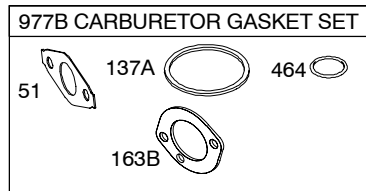

122400

Illustrations cover a range of engines. Parts shown without corresponding text may not be used on your specific engine.