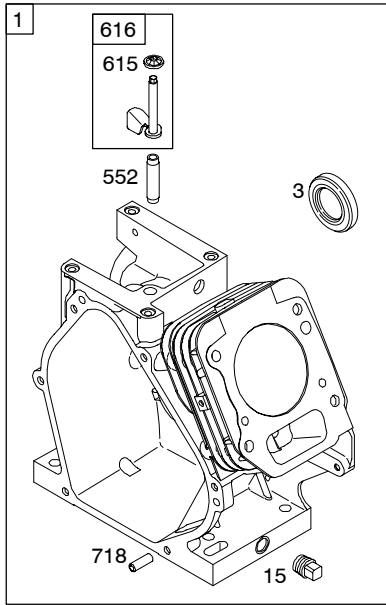

122400

1019 LABEL KIT

1058 OWNER'S MANUAL

1330 REPAIR MANUAL

Illustrations cover a range of engines. Parts shown without corresponding text may not be used on your specific engine.