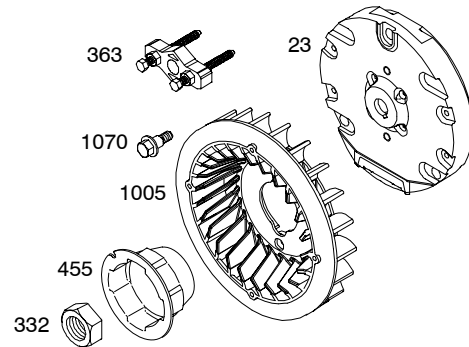

122400

Illustrations cover a range of engines. Parts shown without corresponding text may not be used on your specific engine.

REF. NO.	PART NO.	DESCRIPTION	REF. NO.	PART NO.	DESCRIPTION	REF. NO.	PART NO.	DESCRIPTION
1	699490	Cylinder Assembly	18A	790337	Cover-Crankcase Used on Type No(s). 0110, 0112, 0113, 0114, 0115, 0118, 0119, 0122, 0123, 0124, 0125, 0127, 0128, 0129, 0135, 0136, 0137, 0138.	26	791969	Ring Set (Standard) (Used After Code Date 05093000). ----- Note -----
2	399269	Kit-Bushing/Seal (Magneto Side)						499631 Ring Set (Standard) (Used Before Code Date 05100100).
3	★299819S	Seal-Oil (Magneto Side)	18D	790330	Cover-Crankcase Used on Type No(s). 0111, 0121, 0126, 0130.			791324 Ring Set (.020" Oversize) (Used After Code Date 05093000).
5	699486	Head-Cylinder	20	★692550	Seal-Oil (PTO Side)			692786 Ring Set (.020" Oversize) (Used Before Code Date 05100100).
7	★Ø698210	Gasket-Cylinder Head	21	281658S	Cap-Oil Fill			692786 Ring Set (.020" Oversize) (Used Before Code Date 05100100).
11	812208	Tube-Breather (Flat Panel Air Cleaner)	22	699478	Screw (Crankcase Cover/ Sump)	27	691866	Lock-Piston Pin
12	★699485	Gasket-Crankcase	23	699488	Flywheel ----- Note ----- 699514 Flywheel Used on Type No(s). 0121.	28	499423	Pin-Piston
13	699482	Screw (Cylinder Head)	24	222698S	Key-Flywheel	29	690124	Rod-Connecting ----- Note ----- 792247 Rod- Connecting (.020" Undersize)
15	691686	Plug-Oil Drain (Square Head)	25	792004	Piston Assembly (Standard) (Used After Code Date 05093000). ----- Note ----- 499627 Piston Assembly (Standard) (Used Before Code Date 05100100). 791325 Piston Assembly (.020" Oversize) (Used After Code Date 05093000). 692789 Piston Assembly (.020" Oversize) (Used Before Code Date 05100100).	30	791584	Dipper-Connecting Rod
15A	691682	Plug-Oil Drain (Flush)				32	691664	Screw (Connecting Rod)
16	699835	Crankshaft Used on Type No(s). 0112, 0115. ----- Note ----- 699443 Crankshaft Used on Type No(s). 0113, 0114, 0124, 0125, 0135, 0136, 0137, 0138. 790329 Crankshaft Used on Type No(s). 0111, 0121, 0126, 0130. 698879 Crankshaft Used on Type No(s). 0110, 0118, 0119, 0122, 0123, 0127, 0128, 0129, 0132. 699452 Crankshaft Used on Type No(s). 0120.				32A	695759	Screw (Connecting Rod)
17	692517	Bearing-Ball				33	499642	Valve-Exhaust
17A	690824	Bearing-Ball				34	499641	Valve-Intake
						35	691304	Spring-Valve (Intake)
						36	691304	Spring-Valve (Exhaust)
						37	699661	Guard-Flywheel
						38	698557	Screw (Shut Off Valve)
						40	692194	Retainer-Valve
						45	690977	Tappet-Valve