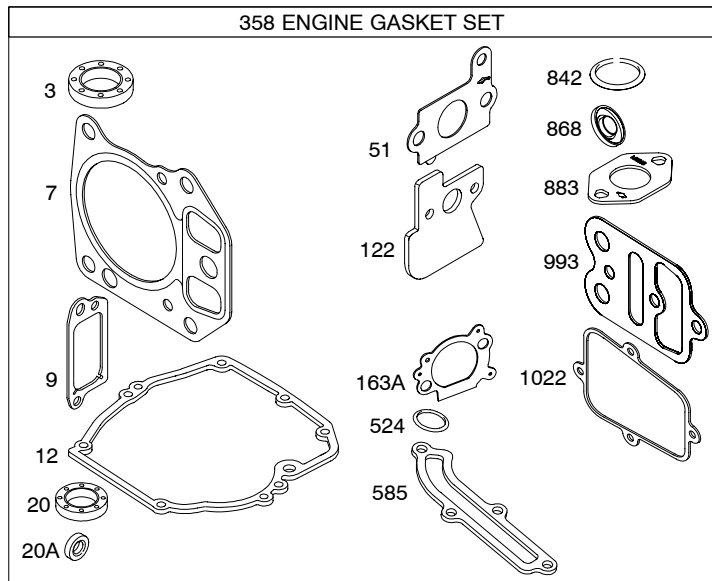

120600

Illustrated Parts List

Model Series

120600

TYPE NUMBERS
0100 through 0265.

TABLE OF CONTENTS

Air Cleaner	6
Blower Housing/Shrouds	7
Camshaft	2
Carburetor	4
Controls	5
Crankshaft	2
Cylinder	2
Cylinder Head	3
Electric Starter	7
Engine Sump	2
Exhaust System	6
Flywheel	7
Flywheel Brake	5
Fuel Supply	4
Governor Spring	5
Ignition	5
Kits/Gaskets Sets	8
Lubrication	2
Piston Group	2
Rewind Starter	7

120600

Illustrations cover a range of engines. Parts shown without corresponding text may not be used on your specific engine.
6134-4 Assemblies include all parts shown in frames. **10/11/2005**

Illustrations cover a range of engines. Parts shown without corresponding text may not be used on your specific engine.
 6134-5 Assemblies include all parts shown in frames. 10/11/2005

120600

Illustrations cover a range of engines. Parts shown without corresponding text may not be used on your specific engine.

6134-6

Assemblies include all parts shown in frames.

10/11/2005

1036 Emission Label

Illustrations cover a range of engines. Parts shown without corresponding text may not be used on your specific engine.
 6134-7 Assemblies include all parts shown in frames. 10/11/2005

120600

Illustrations cover a range of engines. Parts shown without corresponding text may not be used on your specific engine.