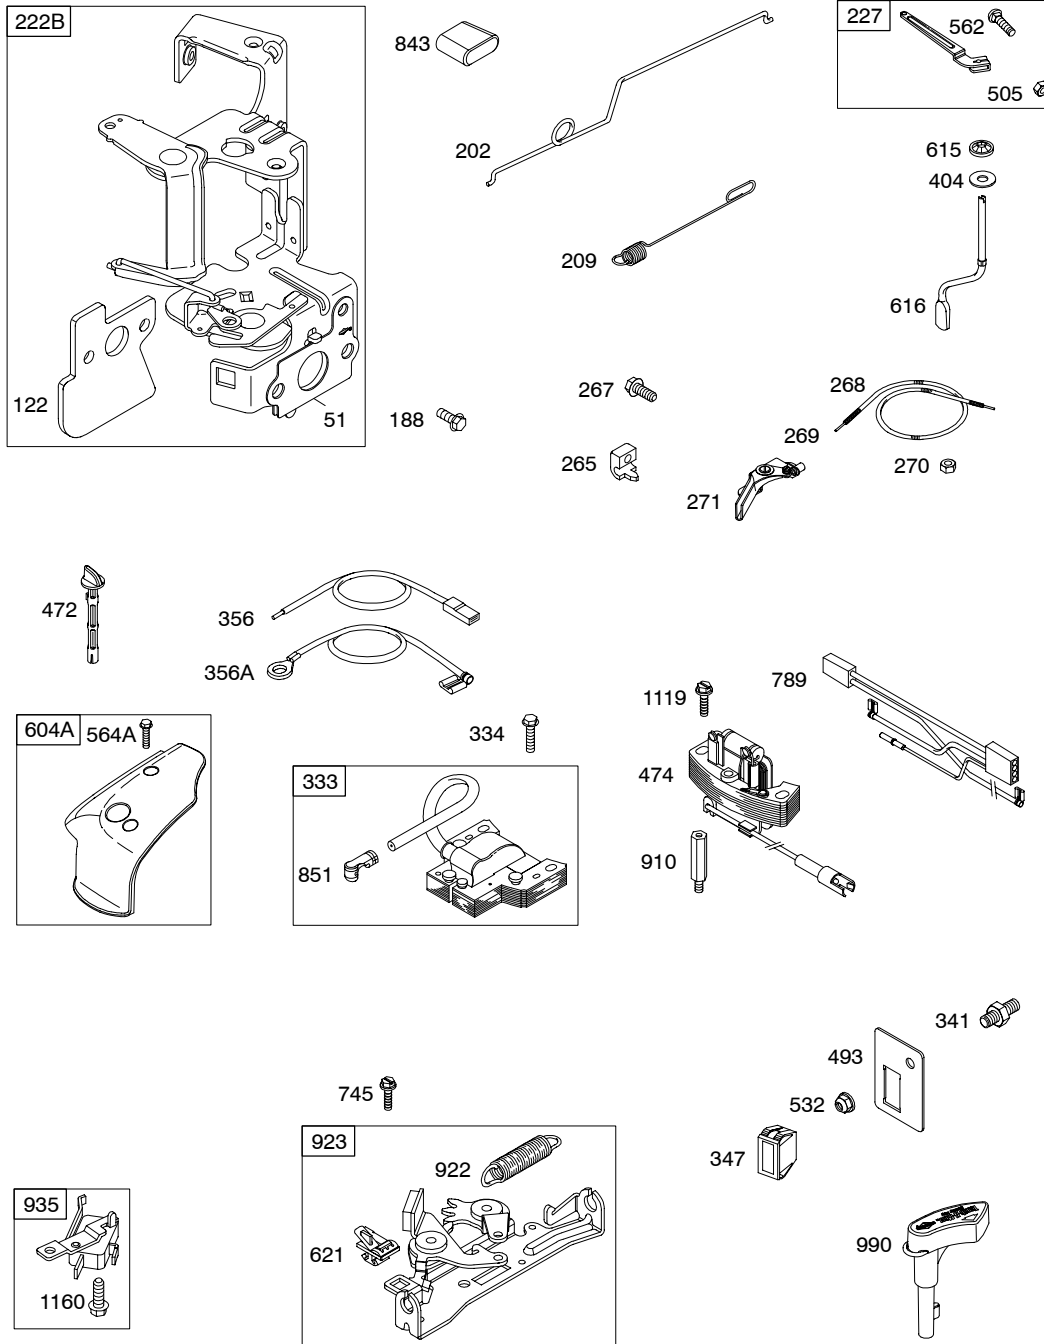

Illustrations cover a range of engines. Parts shown without corresponding text may not be used on your specific engine.
6134-5 Assemblies include all parts shown in frames. 10/11/2005