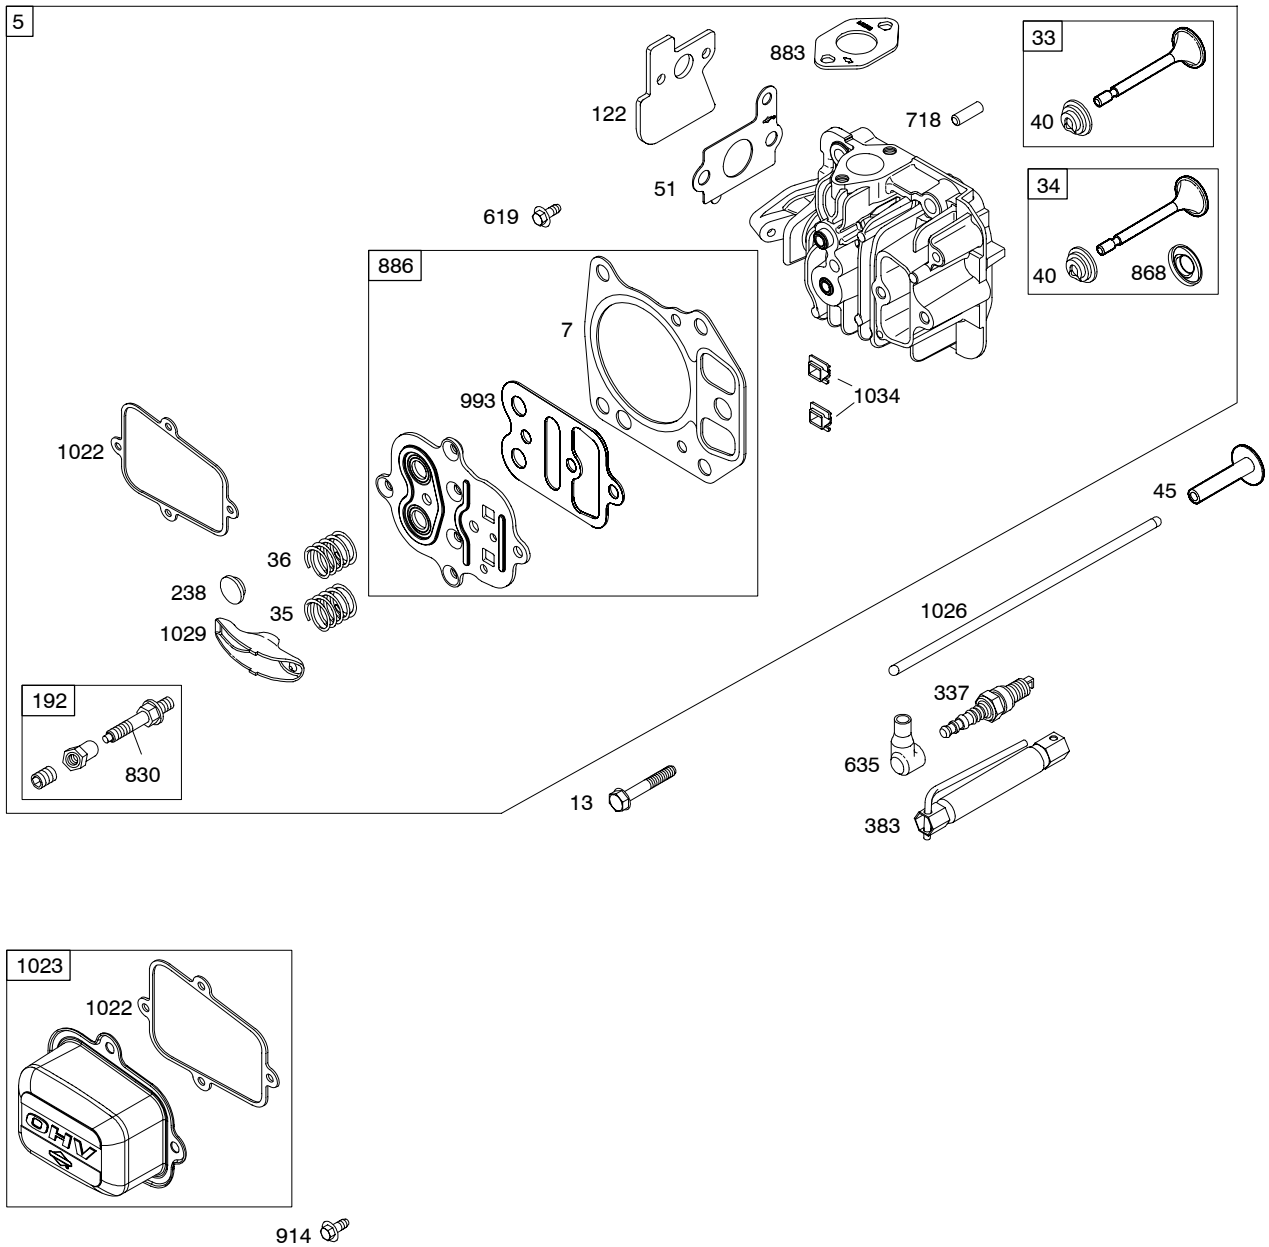

Illustrations cover a range of engines. Parts shown without corresponding text may not be used on your specific engine.
6134-3 Assemblies include all parts shown in frames. 10/11/2005