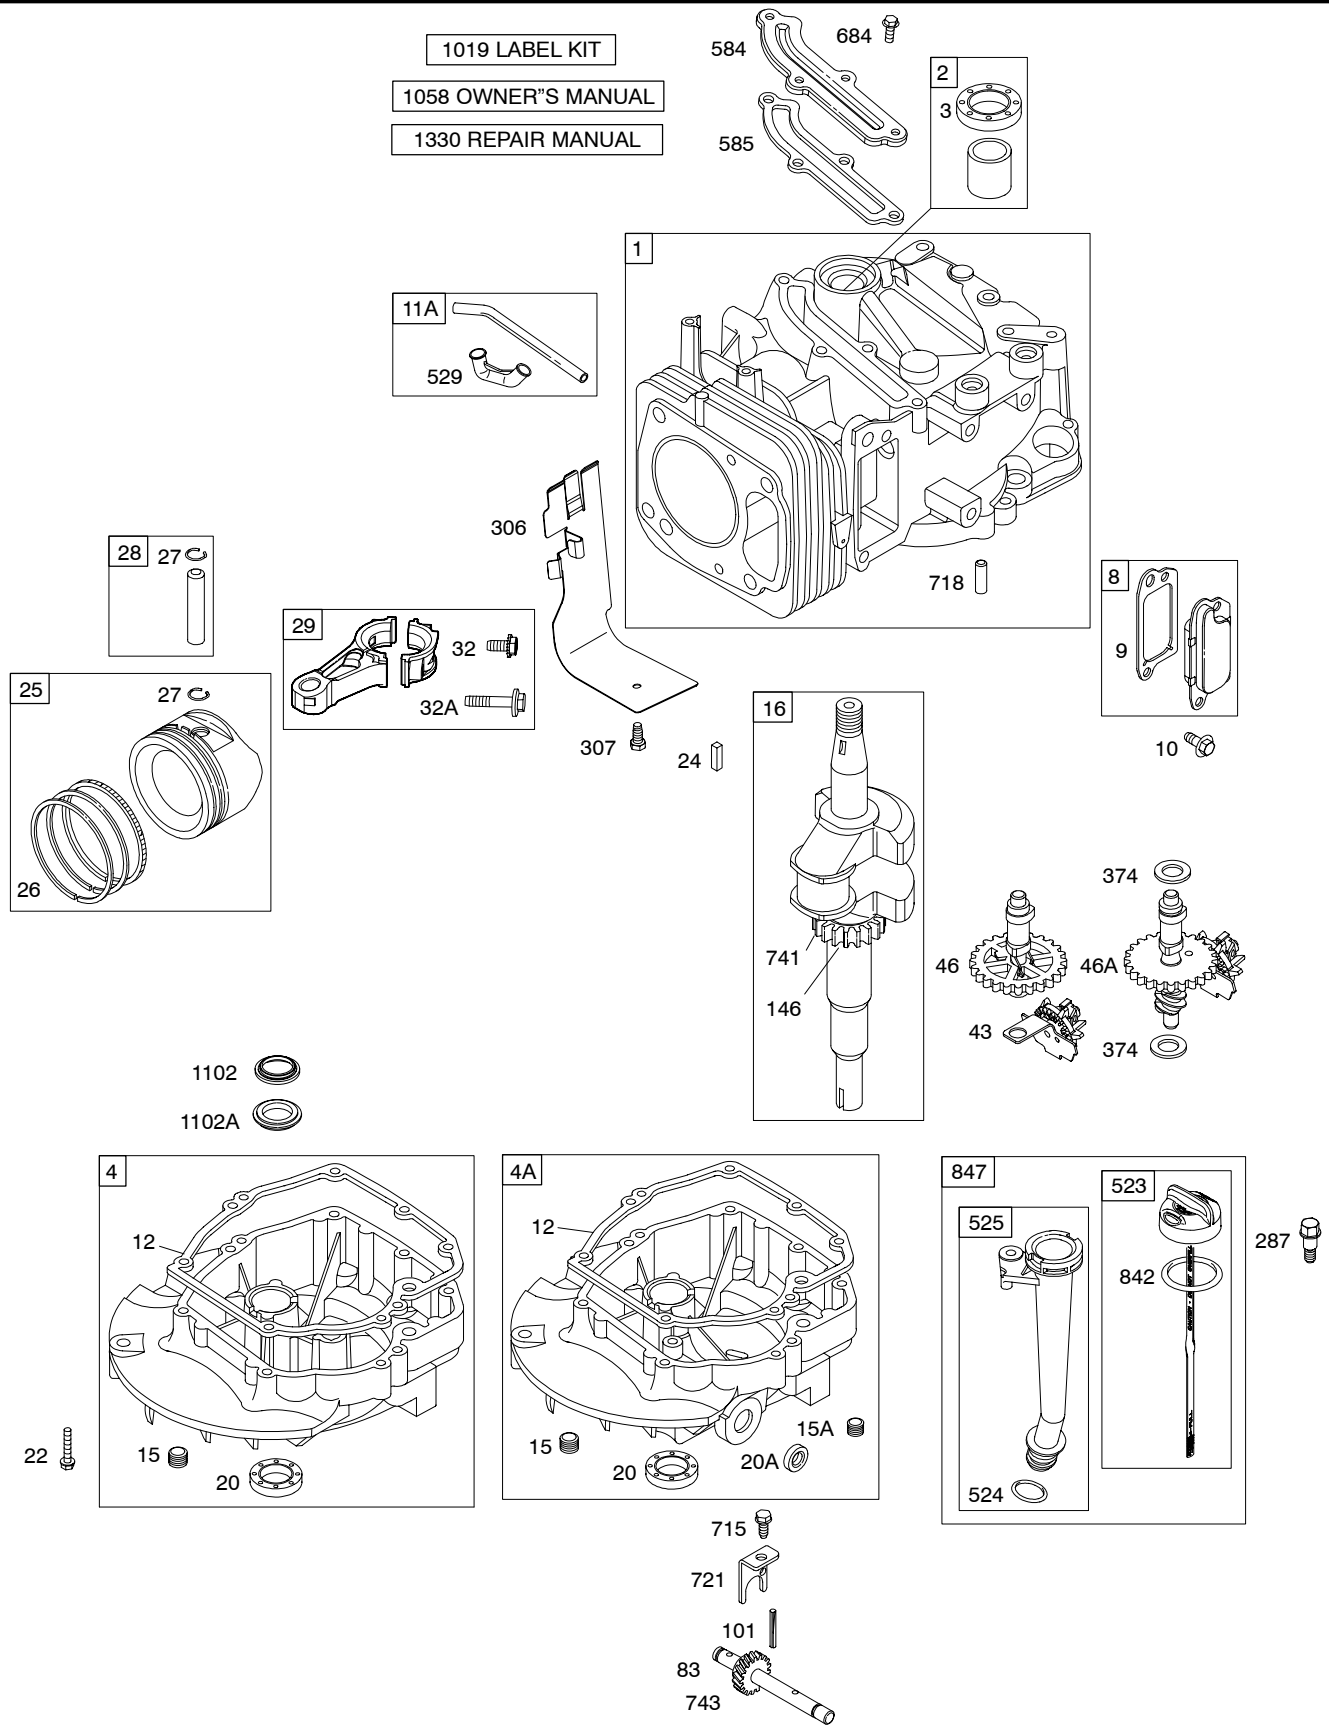

120600

Illustrations cover a range of engines. Parts shown without corresponding text may not be used on your specific engine.
6134-2 Assemblies include all parts shown in frames. 10/11/2005