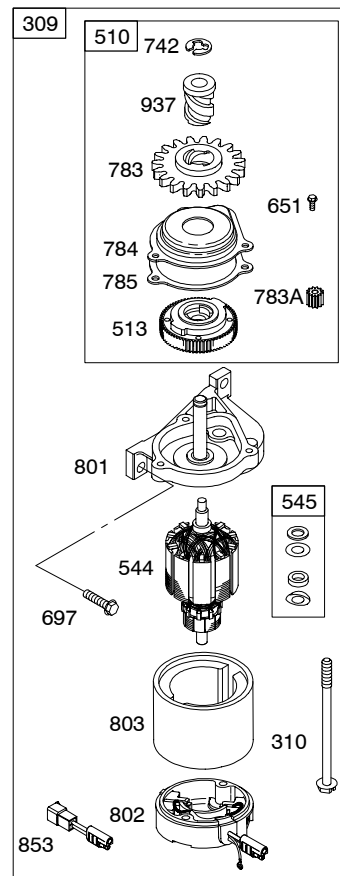

1036 Emission Label