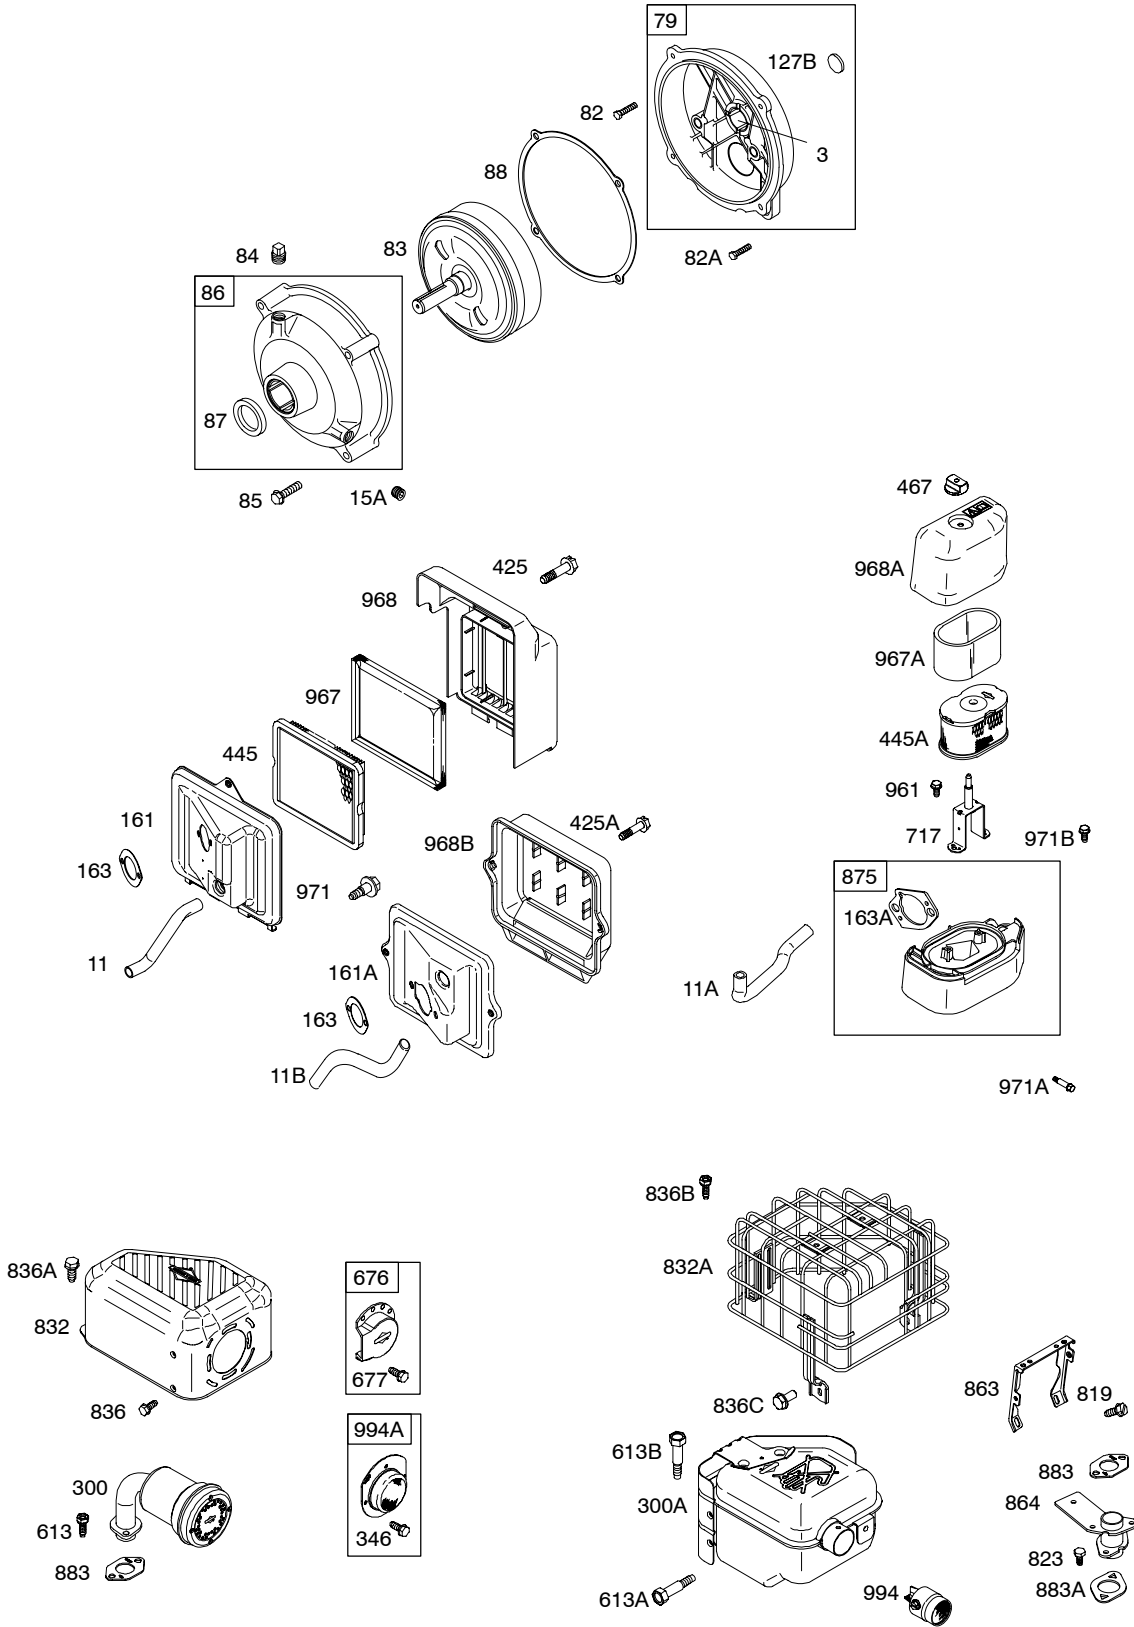

120300

Illustrations cover a range of engines. Parts shown without corresponding text may not be used on your specific engine.