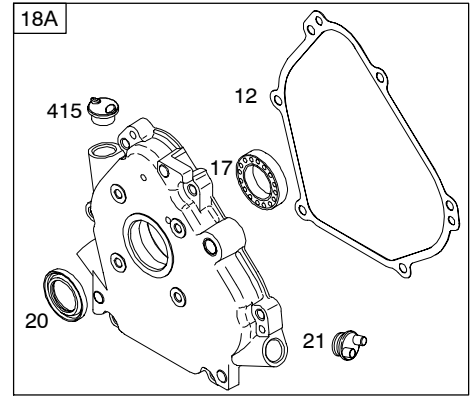

120300

Illustrated Parts List

Model Series

120300

TYPE NUMBERS
0036 through 0433.

TABLE OF CONTENTS

Air Cleaner	6
Blower Housing	7
Camshaft	2
Carburetor	4
Controls	5
Crankcase Cover	2
Crankshaft	2
Cylinder	2
Cylinder Head	3
Electric Starter	5
Exhaust System	6
Flywheel	7
Fuel Supply	5
Gear Reduction	6
Governor Spring	5
Ignition	5
Kits/Gaskets - Carburetor	4
Kits/Gaskets - Engine	2
Kits/Gaskets - Valve	3
Lubrication	5
Piston Group	2
Rewind Starter	7

120300

1019 LABEL KIT

1058 OWNER'S MANUAL

1330 REPAIR MANUAL

Illustrations cover a range of engines. Parts shown without corresponding text may not be used on your specific engine.

Illustrations cover a range of engines. Parts shown without corresponding text may not be used on your specific engine.