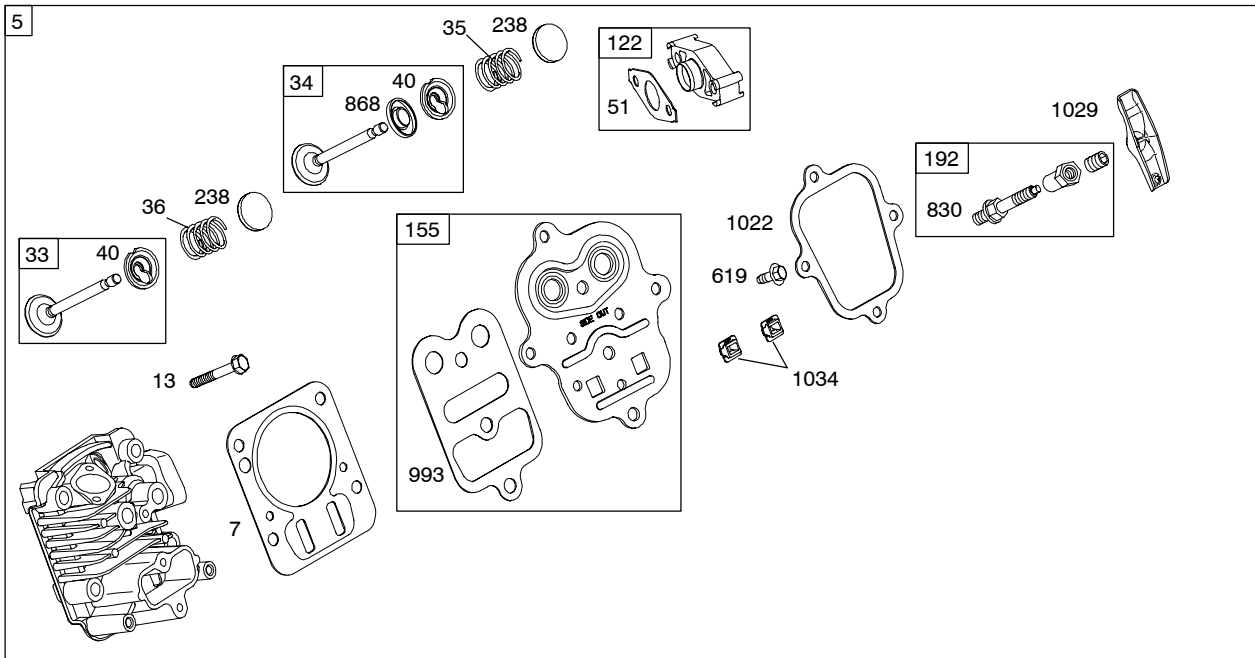

120300

Illustrated Parts List

Model Series

120300

TYPE NUMBERS
0036 through 0433.

TABLE OF CONTENTS

Air Cleaner	6
Blower Housing	7
Camshaft	2
Carburetor	4
Controls	5
Crankcase Cover	2
Crankshaft	2
Cylinder	2
Cylinder Head	3
Electric Starter	5
Exhaust System	6
Flywheel	7
Fuel Supply	5
Gear Reduction	6
Governor Spring	5
Ignition	5
Kits/Gaskets - Carburetor	4
Kits/Gaskets - Engine	2
Kits/Gaskets - Valve	3
Lubrication	5
Piston Group	2
Rewind Starter	7

120300

1019 LABEL KIT

1058 OWNER'S MANUAL

1330 REPAIR MANUAL

Illustrations cover a range of engines. Parts shown without corresponding text may not be used on your specific engine.

Illustrations cover a range of engines. Parts shown without corresponding text may not be used on your specific engine.

120300

Illustrations cover a range of engines. Parts shown without corresponding text may not be used on your specific engine.

Illustrations cover a range of engines. Parts shown without corresponding text may not be used on your specific engine.
 5640-5 Assemblies include all parts shown in frames. 11/01/2005