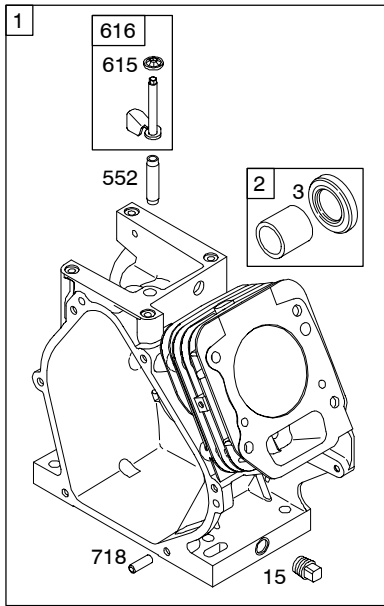

120300

Illustrated Parts List

Model Series

120300

TYPE NUMBERS
0036 through 0433.

TABLE OF CONTENTS

Air Cleaner	6
Blower Housing	7
Camshaft	2
Carburetor	4
Controls	5
Crankcase Cover	2
Crankshaft	2
Cylinder	2
Cylinder Head	3
Electric Starter	5
Exhaust System	6
Flywheel	7
Fuel Supply	5
Gear Reduction	6
Governor Spring	5
Ignition	5
Kits/Gaskets - Carburetor	4
Kits/Gaskets - Engine	2
Kits/Gaskets - Valve	3
Lubrication	5
Piston Group	2
Rewind Starter	7

120300

1019 LABEL KIT

1058 OWNER'S MANUAL

1330 REPAIR MANUAL

Illustrations cover a range of engines. Parts shown without corresponding text may not be used on your specific engine.

Illustrations cover a range of engines. Parts shown without corresponding text may not be used on your specific engine.

120300

Illustrations cover a range of engines. Parts shown without corresponding text may not be used on your specific engine.

Illustrations cover a range of engines. Parts shown without corresponding text may not be used on your specific engine.
 5640-5 Assemblies include all parts shown in frames. 11/01/2005