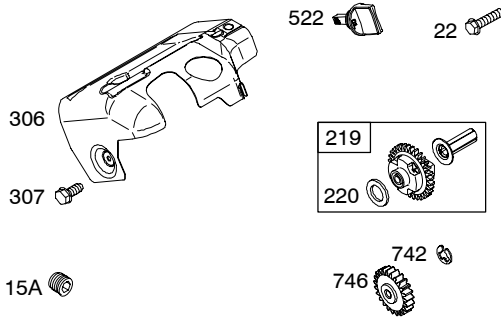

120300

Illustrated Parts List

Model Series

120300

TYPE NUMBERS
0036 through 0433.

TABLE OF CONTENTS

Air Cleaner	6
Blower Housing	7
Camshaft	2
Carburetor	4
Controls	5
Crankcase Cover	2
Crankshaft	2
Cylinder	2
Cylinder Head	3
Electric Starter	5
Exhaust System	6
Flywheel	7
Fuel Supply	5
Gear Reduction	6
Governor Spring	5
Ignition	5
Kits/Gaskets - Carburetor	4
Kits/Gaskets - Engine	2
Kits/Gaskets - Valve	3
Lubrication	5
Piston Group	2
Rewind Starter	7

120300

1019 LABEL KIT

1058 OWNER'S MANUAL

1330 REPAIR MANUAL

Illustrations cover a range of engines. Parts shown without corresponding text may not be used on your specific engine.

Illustrations cover a range of engines. Parts shown without corresponding text may not be used on your specific engine.