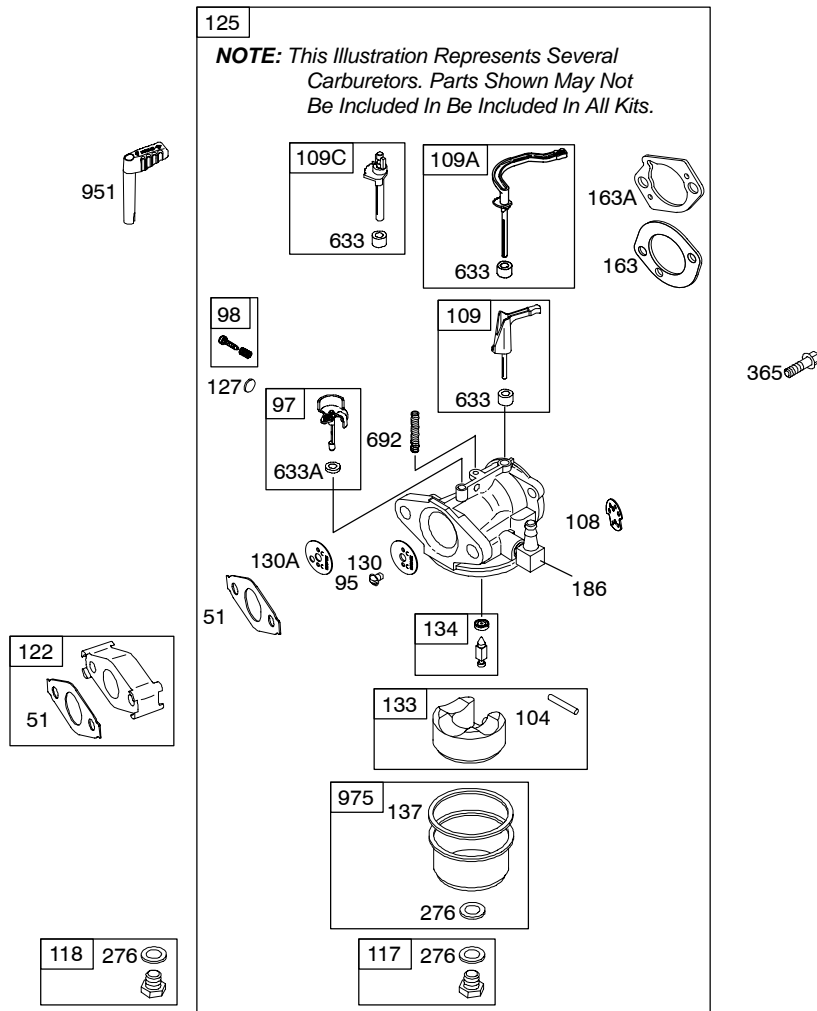

120300

Illustrations cover a range of engines. Parts shown without corresponding text may not be used on your specific engine.