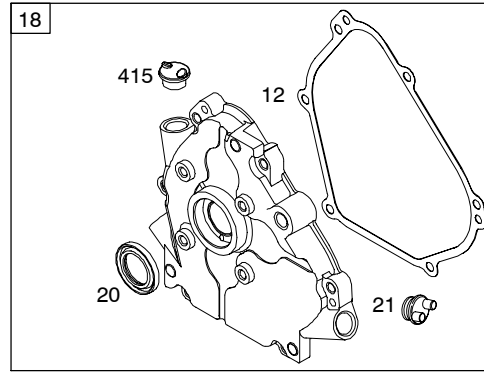

120300

1019 LABEL KIT

1058 OWNER'S MANUAL

1330 REPAIR MANUAL

Illustrations cover a range of engines. Parts shown without corresponding text may not be used on your specific engine.