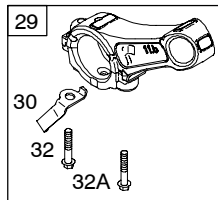

120300

1019 LABEL KIT

1058 OWNER'S MANUAL

1330 REPAIR MANUAL

Illustrations cover a range of engines. Parts shown without corresponding text may not be used on your specific engine.