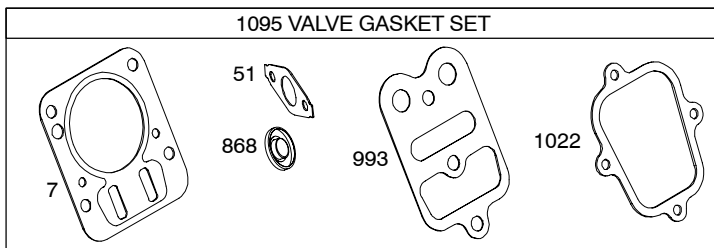

120300

Illustrated Parts List

Model Series

120300

TYPE NUMBERS
0036 through 0433.

TABLE OF CONTENTS

Air Cleaner	6
Blower Housing	7
Camshaft	2
Carburetor	4
Controls	5
Crankcase Cover	2
Crankshaft	2
Cylinder	2
Cylinder Head	3
Electric Starter	5
Exhaust System	6
Flywheel	7
Fuel Supply	5
Gear Reduction	6
Governor Spring	5
Ignition	5
Kits/Gaskets - Carburetor	4
Kits/Gaskets - Engine	2
Kits/Gaskets - Valve	3
Lubrication	5
Piston Group	2
Rewind Starter	7

120300

1019 LABEL KIT

1058 OWNER'S MANUAL

1330 REPAIR MANUAL

Illustrations cover a range of engines. Parts shown without corresponding text may not be used on your specific engine.

Illustrations cover a range of engines. Parts shown without corresponding text may not be used on your specific engine.