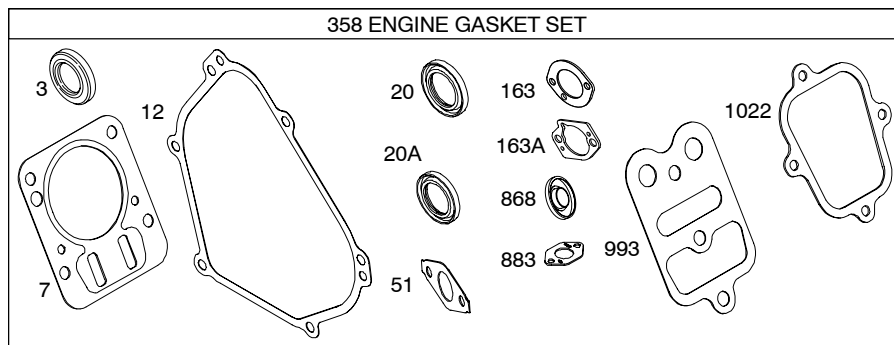

120300

1019 LABEL KIT

1058 OWNER'S MANUAL

1330 REPAIR MANUAL

Illustrations cover a range of engines. Parts shown without corresponding text may not be used on your specific engine.