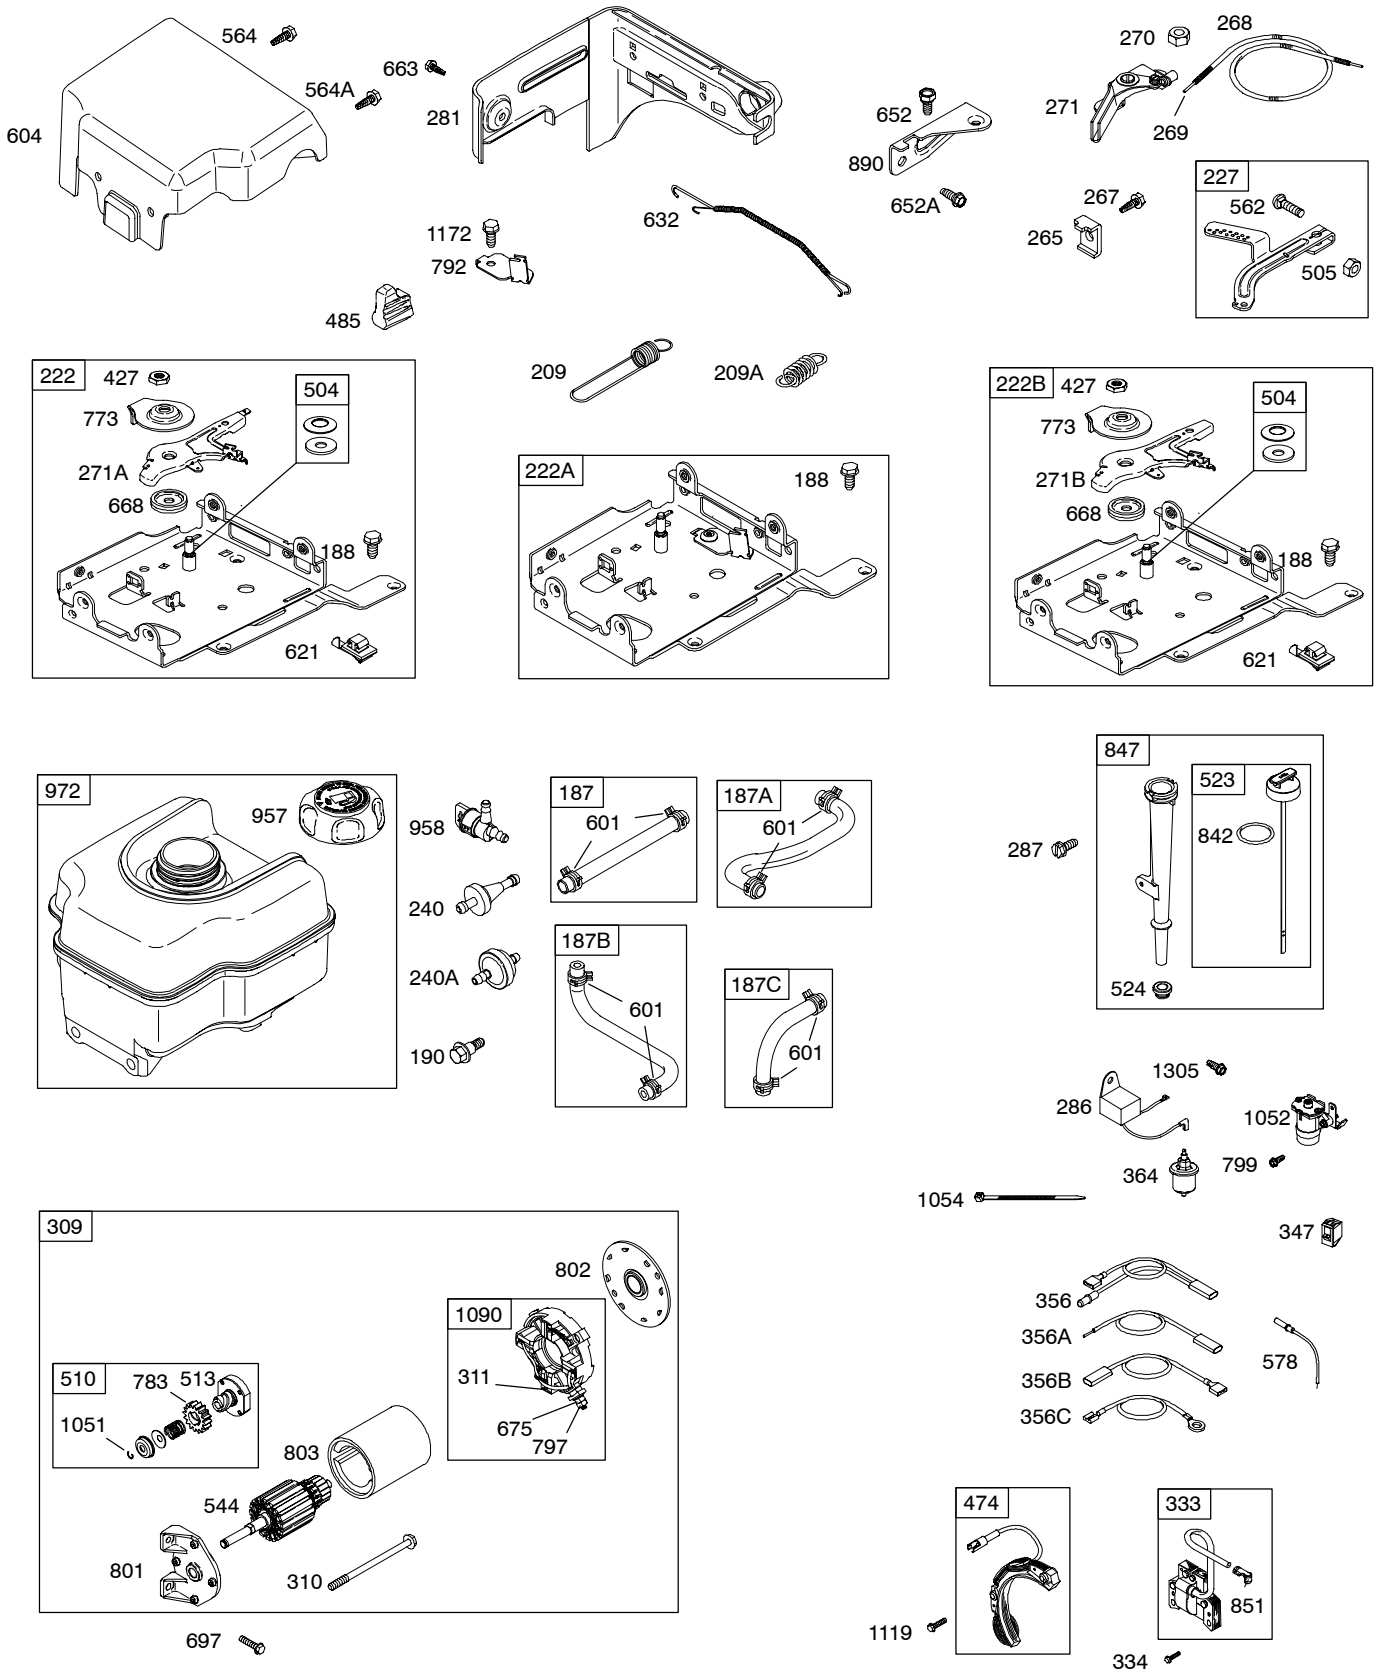

Illustrations cover a range of engines. Parts shown without corresponding text may not be used on your specific engine.
5640-5 Assemblies include all parts shown in frames. 11/01/2005