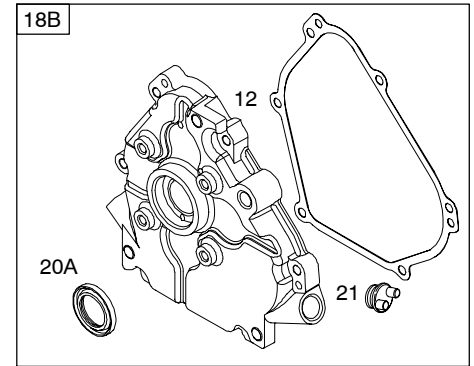

120300

1019 LABEL KIT

1058 OWNER'S MANUAL

1330 REPAIR MANUAL

Illustrations cover a range of engines. Parts shown without corresponding text may not be used on your specific engine.