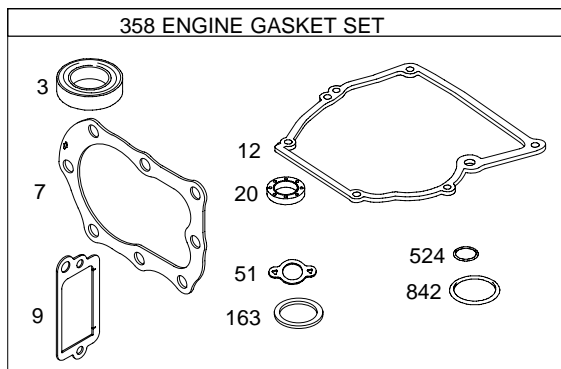

10M900

1058 OWNER'S MANUAL

1330 REPAIR MANUAL