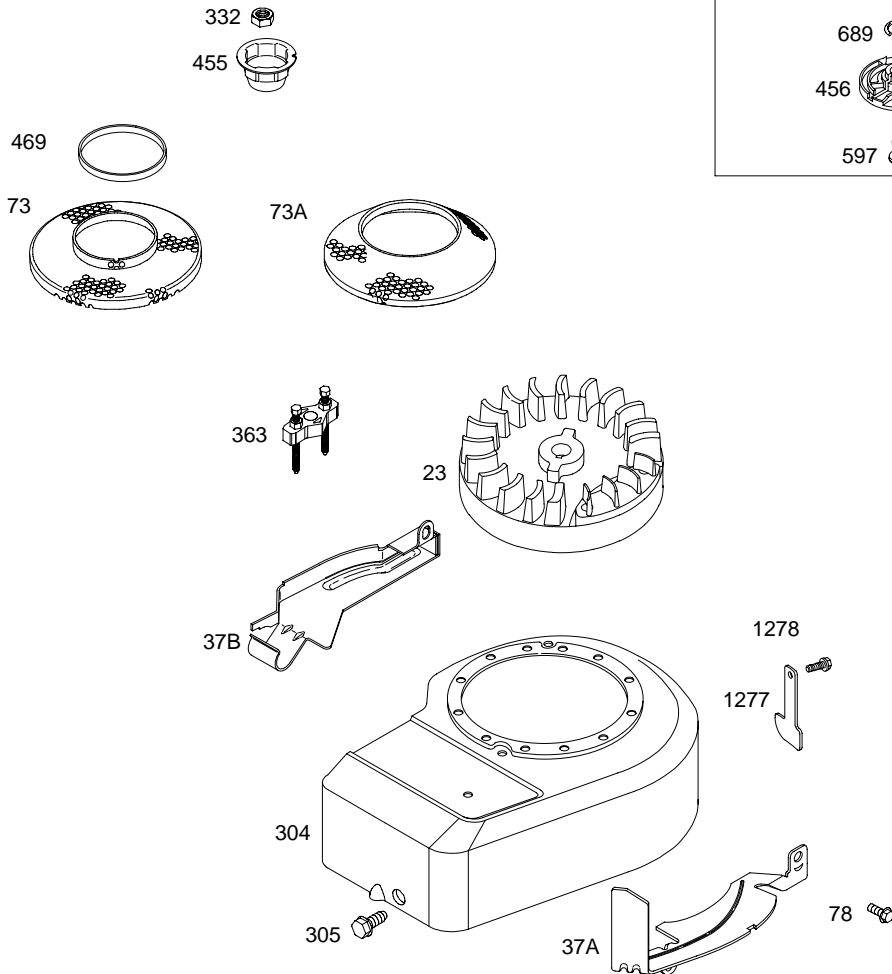

10M900

1019 LABEL KIT

1036 EMISSIONS LABEL

10M900

REF. NO.	PART NO.	DESCRIPTION	REF. NO.	PART NO.	DESCRIPTION	REF. NO.	PART NO.	DESCRIPTION
1	699650	Cylinder Assembly	26	790909	Ring Set (Standard) (Used After Code Date 04111400).	81	691179	Lock-Muffler Screw Used on Type No(s). 0388.
2	399269	Kit-Bushing/Seal (Magneto Side)				90	790206	Carburetor (Used After Code Date 03111900).
3	★299819	Seal-Oil (Magneto Side)			----- Note -----			
4	699081	Sump-Engine Used on Type No(s). 0005.			699658 Ring Set (Standard) (Used Before Code Date 04111500).			----- Note -----
4B	698691	Sump-Engine						697415 Carburetor (Used Before Code Date 03112000).
5	790169	Head-Cylinder	27	691588	Lock-Piston Pin			790218 Carburetor Used on Type No(s). 0005, 0111, 0112, 0113.
7	★Δ698717	Gasket-Cylinder Head	28	699659	Pin-Piston			
8	699640	Breather Assembly	29	699654	Rod-Connecting			
9	★Δ695890	Gasket-Breather (Standard, .015 Thick)	32	691664	Screw (Connecting Rod)			
10	691666	Screw (Breather Assembly)	33	296676	Valve-Exhaust	97	697414	Shaft-Throttle
11	691245	Tube-Breather	34	296677	Valve-Intake	106	691901	Seat-Inlet
12	★692218	Gasket-Crankcase (Standard, .015 Thick)	35	690520	Spring-Valve (Intake)	130	691190	Valve-Throttle
13	691640	Screw (Cylinder Head)	36	690520	Spring-Valve (Exhaust)	163	★271139	Gasket-Air Cleaner
15	691680	Plug-Oil Drain	37A	691209	Guard-Flywheel (Muffler Side)	180	494406	Tank-Fuel
16	691472	Crankshaft	37B	697403	Guard-Flywheel (Carburetor Side)	188	692198	Screw (Control Bracket)
		----- Note -----				190	691640	Screw (Fuel Tank) (1 3/4" Long)
		692989 Crankshaft Used on Type No(s). 0005, 0018, 0111, 0112, 0113, 0212, 0397.	40	692194	Retainer-Valve	190A	692198	Screw (Fuel Tank) (1/2" Long)
		691471 Crankshaft Used on Type No(s). 0016.	43	697799	Slinger-Governor/Oil			
20	★391483	Seal-Oil (PTO Side)	45	691762	Tappet-Valve	202	698835	Link-Mechanical Governor
22	691662	Screw (Crankcase Cover/Sump)	46	691998	Camshaft	209	698719	Spring-Governor (Light Blue) Used on Type No(s). 0015, 0016, 0018, 0100, 0212, 0289, 0397.
23	692009	Flywheel	50	699644	Manifold-Intake			----- Note -----
		----- Note -----	51	★699649	Gasket-Intake			698726 Spring-Governor (Pink) Used on Type No(s). 0310, 0364, 0367, 0435, 0452, 0474, 0489, 0521.
		690843 Flywheel Used on Type No(s). 0005, 0111, 0112, 0113.	54	691111	Screw (Intake Manifold)			790220 Spring-Governor (Black) Used on Type No(s). 0005, 0111, 0112, 0113.
24	222698	Key-Flywheel	55	692144	Housing-Rewind Starter			
25	790908	Piston Assembly (Standard) (Used After Code Date 04111400).	58	697316	Rope-Starter (88 5/8" Long)			
		----- Note -----			----- Note -----			
		699657 Piston Assembly (Standard) (Used Before Code Date 04111500).	60	691915	Grip-Starter Rope			
			65	690837	Screw (Rewind Starter)			
			73	694018	Screen-Rotating Used on Type No(s). 0212, 0289. (Used Before Code Date 03080400).			
			73A	699850	Screen-Rotating (Used After Code Date 03080300).			
			78	692198	Screw (Flywheel Guard)			

★ Engine Gasket Set-Reference 358
● Carburetor Overhaul Kit-Reference 121

◆ Carburetor Gasket Set-Reference 977
Δ Valve Gasket Set-Reference 1095