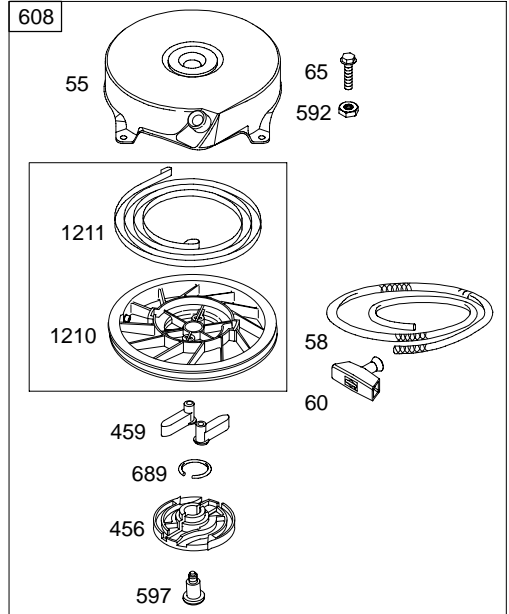

10M900

1019 LABEL KIT

1036 EMISSIONS LABEL

10M900

REF. NO.	PART NO.	DESCRIPTION	REF. NO.	PART NO.	DESCRIPTION	REF. NO.	PART NO.	DESCRIPTION
1	699650	Cylinder Assembly	26	790909	Ring Set (Standard) (Used After Code Date 04111400).	81	691179	Lock-Muffler Screw Used on Type No(s). 0388.
2	399269	Kit-Bushing/Seal (Magneto Side)				90	790206	Carburetor (Used After Code Date 03111900).
3	★299819	Seal-Oil (Magneto Side)			----- Note -----			
4	699081	Sump-Engine Used on Type No(s). 0005.			699658 Ring Set (Standard) (Used Before Code Date 04111500).			----- Note -----
4B	698691	Sump-Engine						697415 Carburetor (Used Before Code Date 03112000).
5	790169	Head-Cylinder	27	691588	Lock-Piston Pin			790218 Carburetor Used on Type No(s). 0005, 0111, 0112, 0113.
7	★Δ698717	Gasket-Cylinder Head	28	699659	Pin-Piston			
8	699640	Breather Assembly	29	699654	Rod-Connecting			
9	★Δ695890	Gasket-Breather (Standard, .015 Thick)	32	691664	Screw (Connecting Rod)			
10	691666	Screw (Breather Assembly)	33	296676	Valve-Exhaust	97	697414	Shaft-Throttle
11	691245	Tube-Breather	34	296677	Valve-Intake	106	691901	Seat-Inlet
12	★692218	Gasket-Crankcase (Standard, .015 Thick)	35	690520	Spring-Valve (Intake)	130	691190	Valve-Throttle
13	691640	Screw (Cylinder Head)	36	690520	Spring-Valve (Exhaust)	163	★271139	Gasket-Air Cleaner
15	691680	Plug-Oil Drain	37A	691209	Guard-Flywheel (Muffler Side)	180	494406	Tank-Fuel
16	691472	Crankshaft	37B	697403	Guard-Flywheel (Carburetor Side)	188	692198	Screw (Control Bracket)
		----- Note -----				190	691640	Screw (Fuel Tank) (1 3/4" Long)
		692989 Crankshaft Used on Type No(s). 0005, 0018, 0111, 0112, 0113, 0212, 0397.	40	692194	Retainer-Valve	190A	692198	Screw (Fuel Tank) (1/2" Long)
		691471 Crankshaft Used on Type No(s). 0016.	43	697799	Slinger-Governor/Oil			
20	★391483	Seal-Oil (PTO Side)	45	691762	Tappet-Valve	202	698835	Link-Mechanical Governor
22	691662	Screw (Crankcase Cover/Sump)	46	691998	Camshaft	209	698719	Spring-Governor (Light Blue) Used on Type No(s). 0015, 0016, 0018, 0100, 0212, 0289, 0397.
23	692009	Flywheel	50	699644	Manifold-Intake			----- Note -----
		----- Note -----	51	★699649	Gasket-Intake			698726 Spring-Governor (Pink) Used on Type No(s). 0310, 0364, 0367, 0435, 0452, 0474, 0489, 0521.
		690843 Flywheel Used on Type No(s). 0005, 0111, 0112, 0113.	54	691111	Screw (Intake Manifold)			790220 Spring-Governor (Black) Used on Type No(s). 0005, 0111, 0112, 0113.
24	222698	Key-Flywheel	55	692144	Housing-Rewind Starter			
25	790908	Piston Assembly (Standard) (Used After Code Date 04111400).	58	697316	Rope-Starter (88 5/8" Long)			
		----- Note -----			----- Note -----			
		699657 Piston Assembly (Standard) (Used Before Code Date 04111500).	60	691915	Grip-Starter Rope			
			65	690837	Screw (Rewind Starter)			
			73	694018	Screen-Rotating Used on Type No(s). 0212, 0289. (Used Before Code Date 03080400).			
			73A	699850	Screen-Rotating (Used After Code Date 03080300).			
			78	692198	Screw (Flywheel Guard)			

★ Engine Gasket Set-Reference 358
● Carburetor Overhaul Kit-Reference 121

◆ Carburetor Gasket Set-Reference 977
Δ Valve Gasket Set-Reference 1095