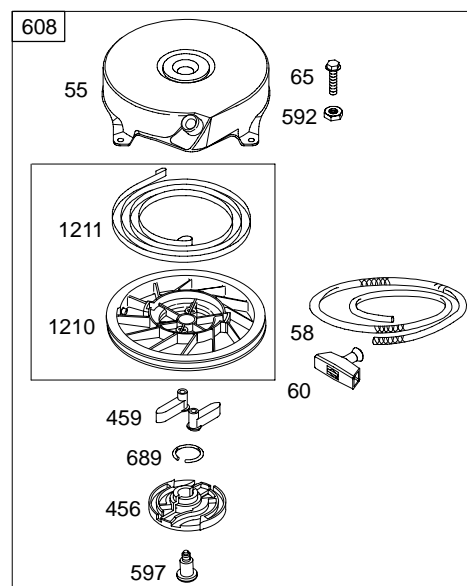

# 10H900

REF. NO.	PART NO.	DESCRIPTION	REF. NO.	PART NO.	DESCRIPTION	REF. NO.	PART NO.	DESCRIPTION
1	699653	Cylinder Assembly	25	790908	Piston Assembly (Standard) (Used After Code Date 04111400).	32	691664	Screw (Connecting Rod)
2	399269	Kit-Bushing/Seal (Magneto Side)				33	296676	Valve-Exhaust
3	★299819	Seal-Oil (Magneto Side)				34	296677	Valve-Intake
4	698691	Sump-Engine				35	690520	Spring-Valve (Intake)
5	790169	Head-Cylinder				36	690520	Spring-Valve (Exhaust)
7	★△698717	Gasket-Cylinder Head				37A	691209	Guard-Flywheel (Muffler Side)
8	699640	Breather Assembly				37B	690482	Guard-Flywheel (Carburetor Side)
9	★△695890	Gasket-Breather				40	692194	Retainer-Valve
10	691666	Screw (Breather Assembly)				43	698690	Slinger-Governor/Oil
11	691245	Tube-Breather				45	691762	Tappet-Valve
12	★692218	Gasket-Crankcase (.015" Thick) (Standard)				46	691998	Camshaft
13	691640	Screw (Cylinder Head)				50	699644	Manifold-Intake
15	691680	Plug-Oil Drain	26	790909	Ring Set (Standard) (Used After Code Date 04111400).	51	★699649	Gasket-Intake
16	692989	Crankshaft Used on Type No(s). 0111, 0113, 0114, 0115, 0216, 0327.				54	691111	Screw (Intake Manifold)
		----- Note -----				55	692144	Housing-Rewind Starter
		691472 Crankshaft Used on Type No(s). 0101, 0116, 0246, 0285, 0333, 0437, 0455, 0522.				58	697316	Rope-Starter (88 5/8" Long)
		691471 Crankshaft Used on Type No(s). 0117.				58A	691921	Rope-Starter (70" Long) Used on Type No(s). 0111, 0113, 0114, 0115.
20	★391483	Seal-Oil (PTO Side)				60	691915	Grip-Starter Rope
22	692551	Screw (Crankcase Cover/Sump)	27	691588	Lock-Piston Pin	65	690837	Screw (Rewind Starter)
23	692009	Flywheel	28	699659	Pin-Piston (Standard) (Used After Code Date 03093000).	73	694018	Screen-Rotating (Used Before Code Date 03080800).
		----- Note -----						Used on Type No(s). 0111, 0216, 0285.
		690843 Flywheel Used on Type No(s). 0111, 0113, 0114, 0115.				73A	699850	Screen-Rotating (Used After Code Date 03080700).
24	222698	Key-Flywheel				78	692198	Screw (Flywheel Guard)
						81	691179	Lock-Muffler Screw
						90	699660	Carburetor
						97	691931	Shaft-Throttle
						106	691901	Seat-Inlet
						130	691190	Valve-Throttle
						163	★271139	Gasket-Air Cleaner
			29	699654	Rod-Connecting	180	494406	Tank-Fuel
						188	692198	Screw (Control Bracket)