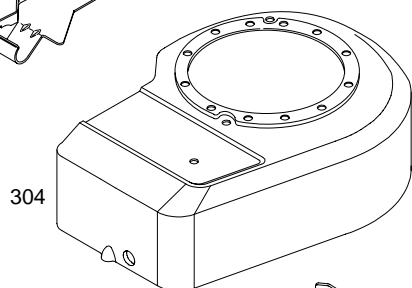

# 10H900

REF. NO.	PART NO.	DESCRIPTION	REF. NO.	PART NO.	DESCRIPTION	REF. NO.	PART NO.	DESCRIPTION
1	699653	Cylinder Assembly	25	790908	Piston Assembly (Standard) (Used After Code Date 04111400).	32	691664	Screw (Connecting Rod)
2	399269	Kit-Bushing/Seal (Magneto Side)				33	296676	Valve-Exhaust
3	★299819	Seal-Oil (Magneto Side)				34	296677	Valve-Intake
4	698691	Sump-Engine				35	690520	Spring-Valve (Intake)
5	790169	Head-Cylinder				36	690520	Spring-Valve (Exhaust)
7	★△698717	Gasket-Cylinder Head				37A	691209	Guard-Flywheel (Muffler Side)
8	699640	Breather Assembly				37B	690482	Guard-Flywheel (Carburetor Side)
9	★△695890	Gasket-Breather				40	692194	Retainer-Valve
10	691666	Screw (Breather Assembly)				43	698690	Slinger-Governor/Oil
11	691245	Tube-Breather				45	691762	Tappet-Valve
12	★692218	Gasket-Crankcase (.015" Thick) (Standard)				46	691998	Camshaft
13	691640	Screw (Cylinder Head)				50	699644	Manifold-Intake
15	691680	Plug-Oil Drain	26	790909	Ring Set (Standard) (Used After Code Date 04111400).	51	★699649	Gasket-Intake
16	692989	Crankshaft Used on Type No(s). 0111, 0113, 0114, 0115, 0216, 0327.				54	691111	Screw (Intake Manifold)
		----- Note -----				55	692144	Housing-Rewind Starter
		691472 Crankshaft Used on Type No(s). 0101, 0116, 0246, 0285, 0333, 0437, 0455, 0522.				58	697316	Rope-Starter (88 5/8" Long)
		691471 Crankshaft Used on Type No(s). 0117.				58A	691921	Rope-Starter (70" Long) Used on Type No(s). 0111, 0113, 0114, 0115.
20	★391483	Seal-Oil (PTO Side)				60	691915	Grip-Starter Rope
22	692551	Screw (Crankcase Cover/Sump)	27	691588	Lock-Piston Pin	65	690837	Screw (Rewind Starter)
23	692009	Flywheel	28	699659	Pin-Piston (Standard) (Used After Code Date 03093000).	73	694018	Screen-Rotating (Used Before Code Date 03080800).
		----- Note -----						Used on Type No(s). 0111, 0216, 0285.
		690843 Flywheel Used on Type No(s). 0111, 0113, 0114, 0115.				73A	699850	Screen-Rotating (Used After Code Date 03080700).
24	222698	Key-Flywheel				78	692198	Screw (Flywheel Guard)
						81	691179	Lock-Muffler Screw
						90	699660	Carburetor
						97	691931	Shaft-Throttle
						106	691901	Seat-Inlet
						130	691190	Valve-Throttle
						163	★271139	Gasket-Air Cleaner
			29	699654	Rod-Connecting	180	494406	Tank-Fuel
						188	692198	Screw (Control Bracket)