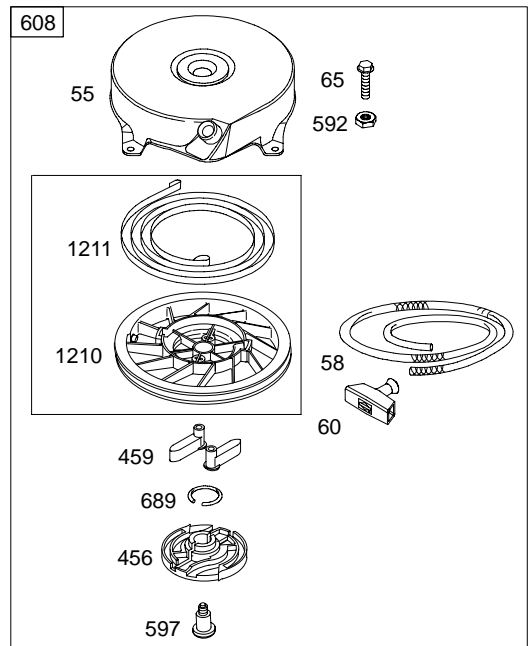

1036 EMISSIONS LABEL