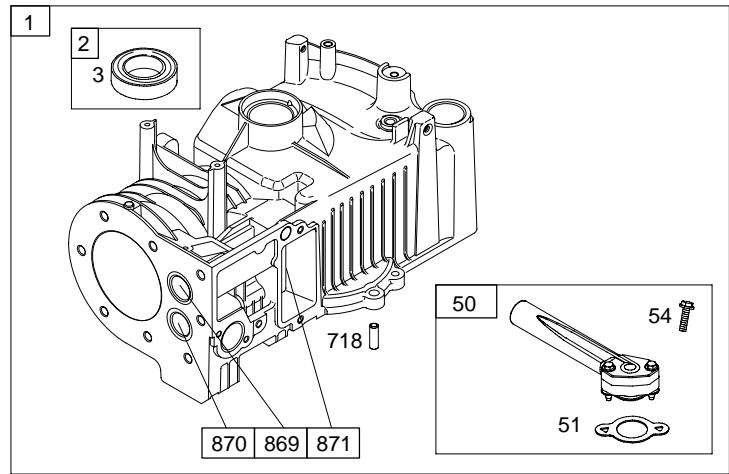

1330 REPAIR MANUAL

1058 OWNER'S MANUAL