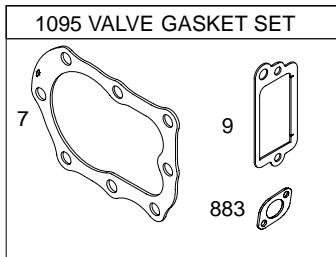

1330 REPAIR MANUAL

1058 OWNER'S MANUAL