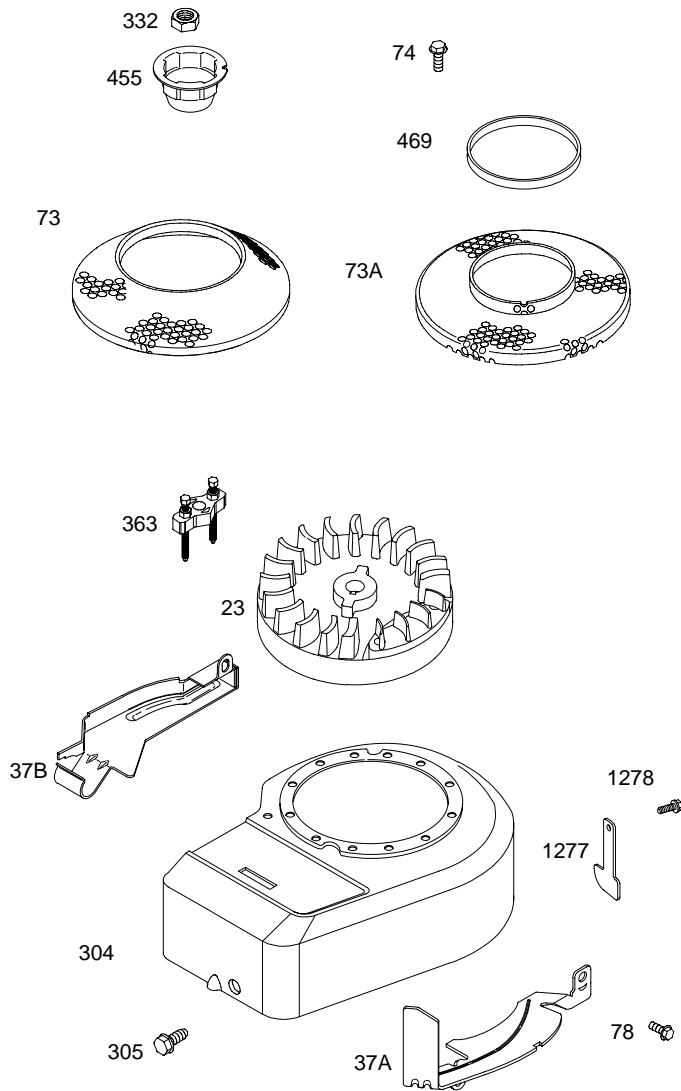

1036 EMISSIONS LABEL