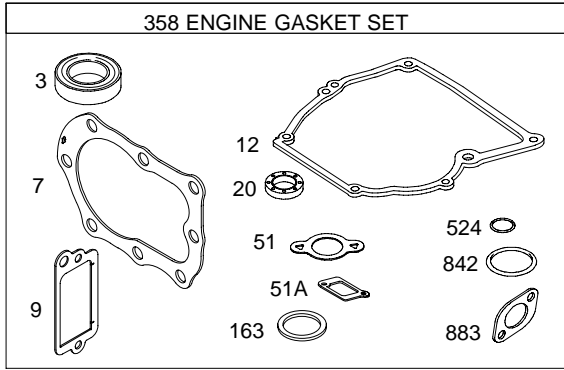

10G900

1330 REPAIR MANUAL

1058 OWNER'S MANUAL