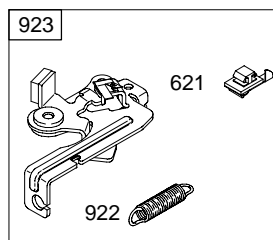

1036 EMISSIONS LABEL

10G900