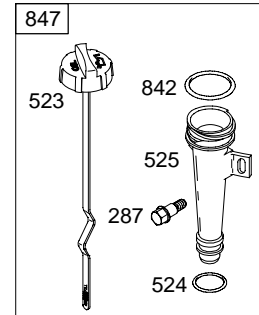

1330 REPAIR MANUAL

1058 OWNER'S MANUAL