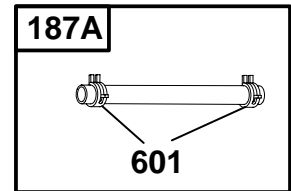

# 85400 to 85499

REF. NO.	PART NO.	DESCRIPTION	REF. NO.	PART NO.	DESCRIPTION	REF. NO.	PART NO.	DESCRIPTION
10	710023	Screw-Hex	187	715125	Line-Fuel (8 mm ID) (Cut to Required Length)	246	710070	Bowl-Filter
179	715172	Adapter-Fuel Line (Used Before Code Date 95060100). Used on Type No(s). 0133.	187A	715126	Line-Fuel (4 mm ID) (Cut to Required Length)	354	710068	Nut-Hex
180	715327	Tank-Fuel (Used After Code Date 95010100). <b>Note</b> 715069 Tank-Fuel (Used Before Code Date 95010200).	187B	296004	Line-Fuel (0.25 in. ID) (Cut to Required Length) (Used After Code Date 95053100). Used on Type No(s). 0133.	524	★710072	Seal-O-Ring
181	710490	Cap-Fuel Tank (Used After Code Date 95010100). <b>Note</b> 710064 Cap-Fuel Tank (Used Before Code Date 95010200).	210	710065	Strainer-Fuel	601	710075	Clamp-Hose
			240	715027	Filter-Fuel	601A	710067	Clamp-Hose
			240A	298090	Filter-Fuel	601B	93807	Clamp-Fuel Line
			243	710071	Screen-Filter	617	★710069	Seal-O-Ring
						663B	710160	Screw-Hex
						666	710158	Gauge-Fuel
						670	710159	Spacer-Fuel Tank