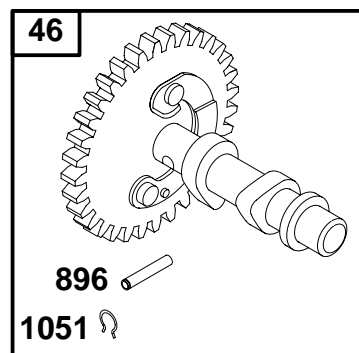

85400 to 85499

REF. NO.	PART NO.	DESCRIPTION	REF. NO.	PART NO.	DESCRIPTION	REF. NO.	PART NO.	DESCRIPTION
25	715063	Piston Assy. (Standard)	29	715055	Rod-Connecting (Standard)	896	710038	Pin-Spiral
	715064	Piston Assy. (.010" O.S.)		715056	Rod-Conn (.020" Undersize)			Note
	715065	Piston Assy. (.020" O.S.)	32	710041	Screw-Connecting Rod		710615	Pin-Spiral Used on Type No(s). 0072.
26	715060	Ring Set (Standard)	46	715252	Gear-Cam	1051	710039	Ring-Retaining
	715061	Ring Set (.010" O.S.)		715054	Gear-Cam (Used Before Code Date 94091400).			
	715062	Ring Set (.020" O.S.)			Note			
27	710142	Lock-Piston Pin		715092	Gear-Cam Used on Type No(s). 0072.			
28	715066	Pin-Piston						

★ Included in Gasket Set-Part No. 715515.

△ Included in Valve Overhaul Kit-Part No. 715048.

◆ Included in Carburetor Gasket Set-Part No. 715081.

● Included in Carburetor Kit-Part No. 715082.

2942-5

Assemblies include all parts shown in frames.

97