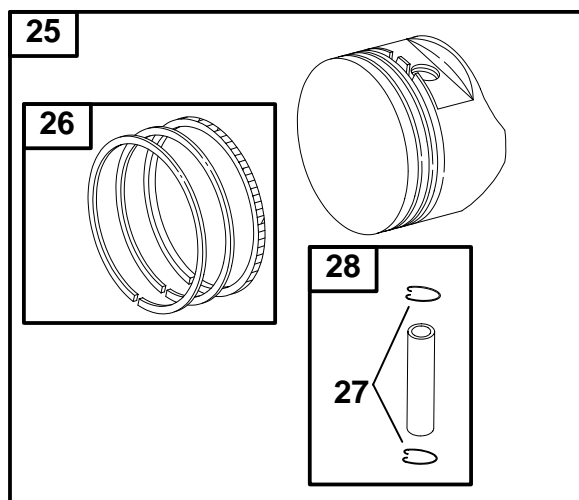

85400 to 85499

REF. NO.	PART NO.	DESCRIPTION	REF. NO.	PART NO.	DESCRIPTION	REF. NO.	PART NO.	DESCRIPTION
25	715063	Piston Assy. (Standard)	29	715055	Rod-Connecting (Standard)	896	710038	Pin-Spiral
	715064	Piston Assy. (.010" O.S.)		715056	Rod-Conn (.020" Undersize)			Note
	715065	Piston Assy. (.020" O.S.)	32	710041	Screw-Connecting Rod		710615	Pin-Spiral Used on Type No(s). 0072.
26	715060	Ring Set (Standard)	46	715252	Gear-Cam	1051	710039	Ring-Retaining
	715061	Ring Set (.010" O.S.)		715054	Gear-Cam (Used Before Code Date 94091400).			
	715062	Ring Set (.020" O.S.)			Note			
27	710142	Lock-Piston Pin		715092	Gear-Cam Used on Type No(s). 0072.			
28	715066	Pin-Piston						

★ Included in Gasket Set-Part No. 715515.

△ Included in Valve Overhaul Kit-Part No. 715048.

◆ Included in Carburetor Gasket Set-Part No. 715081.

● Included in Carburetor Kit-Part No. 715082.

2942-5

Assemblies include all parts shown in frames.

97