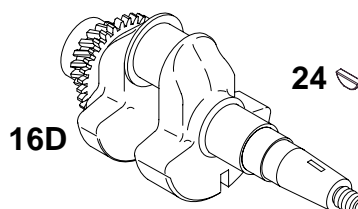

# 85400 to 85499

**SAE 3/4" KEYWAY**

**SAE TAPER**

**JIS TAPER**

**SAE 5/8" THREAD**

**2:1 GEAR REDUCTION**

REF. NO.	PART NO.	DESCRIPTION	REF. NO.	PART NO.	DESCRIPTION	REF. NO.	PART NO.	DESCRIPTION
16	715244	Crankshaft Used on Type No(s). 0035, 0235. <b>Note</b> 715053 Crankshaft (Used Before Code Date 94091400). Used on Type No(s). 0035.	16B	715247	Crankshaft Used on Type No(s). 0126. <b>Note</b> 715088 Crankshaft (Used Before Code Date 94091400). Used on Type No(s). 0126.	16D	715090	Crankshaft Used on Type No(s). 0090.
16A	715246	Crankshaft Used on Type No(s). 0038, 0078, 0126, 0128, 0129, 0130, 0133. <b>Note</b> 715086 Crankshaft (Used Before Code Date 94091400). Used on Type No(s). 0038, 0078, 0126, 0128, 0129.	16C	715245	Crankshaft Used on Type No(s). 0036. <b>Note</b> 715084 Crankshaft (Used Before Code Date 94091400). Used on Type No(s). 0036.	24	710037	Key-Flywheel