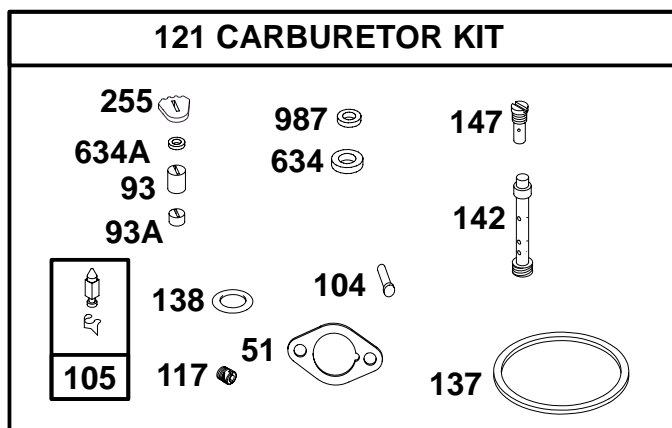

85400 to 85499

REF. NO.	PART NO.	DESCRIPTION	REF. NO.	PART NO.	DESCRIPTION	REF. NO.	PART NO.	DESCRIPTION
3	★710103	Seal-Oil	117	●710180	Jet-Main	358	715515	Gasket Set
7	Δ★710137	Gasket-Cylinder Head	Note			524	★710072	Seal-O-Ring
12	★710141	Gasket-Crankcase	●710686	Jet-Main	617	★710069	Seal-O-Ring	
20	★710140	Seal-Oil	Used on Type No(s). 0235.			634	◆	Seal-Throttle Shaft (Sold in Kit Only)
51	◆Δ★710060	Gasket-Intake	121	715082	Carburetor Kit	634A	◆	Seal-Choke Shaft (Sold in Kit Only)
93	●710177	Bushing-Choke Shaft (Upper)	137	◆	Gasket-Float Bowl (Sold in Kit Only)	868	Δ710019	Seal-Valve
93A	●710179	Bushing-Choke Shaft (Lower)	138	◆	Gasket-Float Bowl (Sold in Kit Only)	883	Δ★710082	Gasket-Exhaust
104	●710195	Pin-Float Hinge	142	●710192	Nozzle-Carburetor	977	715081	Gasket Set-Carburetor
105	●715075	Valve-Needle	147	●710188	Jet-Pilot	987	●710185	Seal-Throttle Shaft
116	★710091	Seal-O-Ring	163	★710109	Gasket-Air Cleaner	1022	Δ★710024	Gasket-Rocker Cover
116A	★710029	Seal-O-Ring	255	●710175	Bushing-Choke Shaft	1033	715048	Gasket Set-Valve Overhaul Kit
			277	★710004	Washer			

★ Included in Gasket Set-Part No. 715515.
Δ Included in Valve Overhaul Kit-Part No. 715048.
◆ Included in Carburetor Gasket Set-Part No. 715081.

● Included in Carburetor Kit-Part No. 715082.