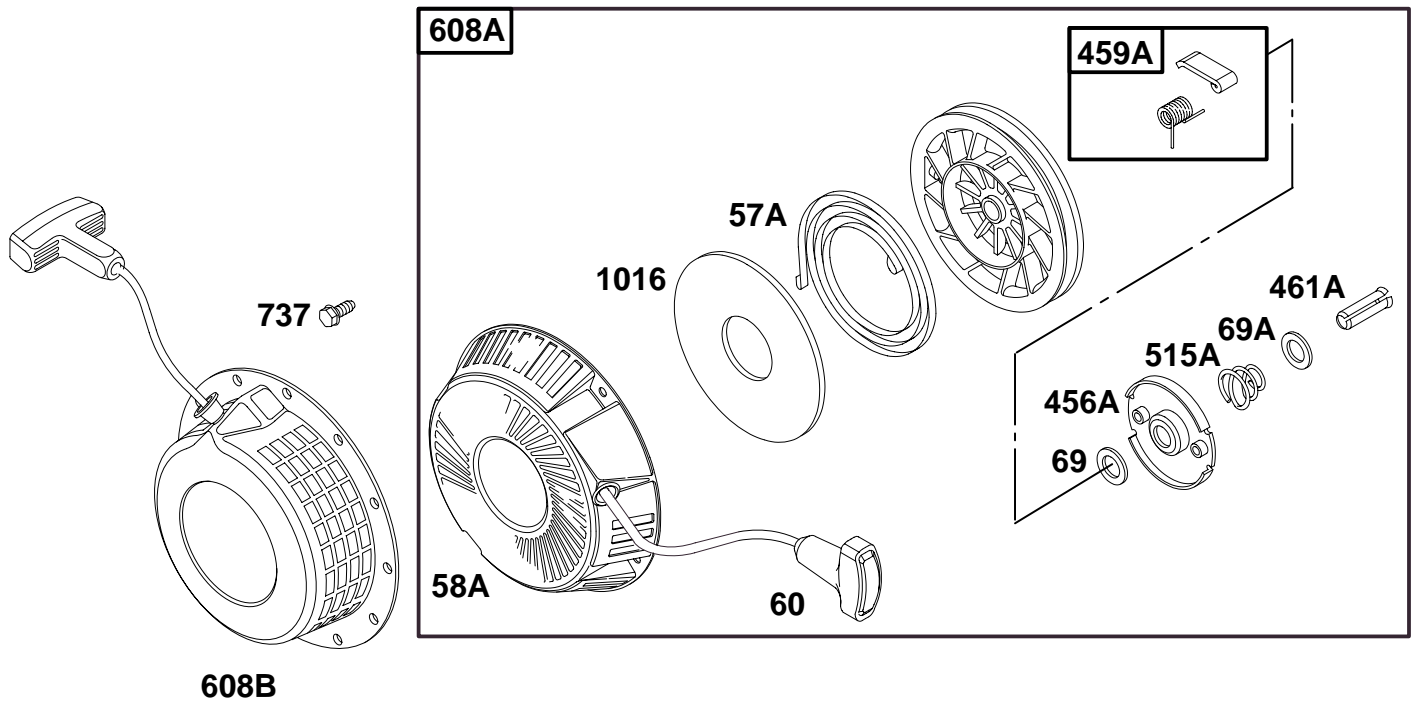

97

REF. NO.	PART NO.	DESCRIPTION	REF. NO.	PART NO.	DESCRIPTION	REF. NO.	PART NO.	DESCRIPTION
57A	262594	Spring-Rewind Starter	69A	224322	Washer-Flat	608B	715138	Starter-Rewind
58A	280399	Rope-Starter (Cut To Required Length)	456A	224321	Retainer-Spring			Used on Type No(s). 0072.
60	490652	Grip-Starter Rope	459A	492833	Pawl-Ratchet	737	710074	Screw-Hex
69	280973	Washer-Spring	461A	262626	Pin-Shaft	1016	224278	Spacer
			515A	262625	Spring-Friction			
			608A	715222	Starter-Rewind			