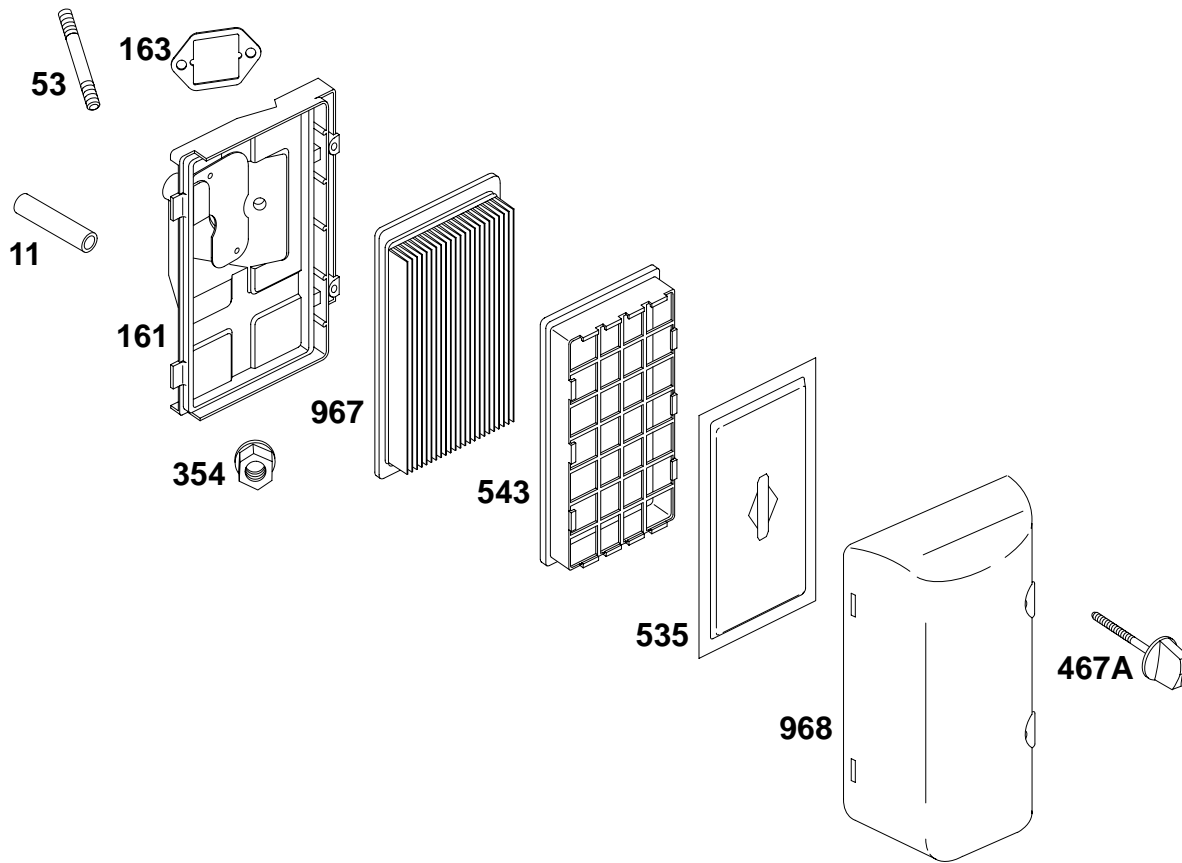

85400 to 85499

REF. NO.	PART NO.	DESCRIPTION	REF. NO.	PART NO.	DESCRIPTION	REF. NO.	PART NO.	DESCRIPTION
11	710115	Tube-Breather	163	★710109	Gasket-Air Cleaner	543	710147	Retainer-Air Filter
53	710148	Stud-Carburetor Mounting	354	710068	Nut-Hex	967	710265	Filter-Air
161	710145	Base-Air Cleaner	467A	710113	Knob	968	710146	Cover-Air Cleaner
			535	710267	Filter-Air			

★ Included in Gasket Set-Part No. 715515.

△ Included in Valve Overhaul Kit-Part No. 715048.

◆ Included in Carburetor Gasket Set-Part No. 715081.

● Included in Carburetor Kit-Part No. 715082.

2942-10

Assemblies include all parts shown in frames.

97