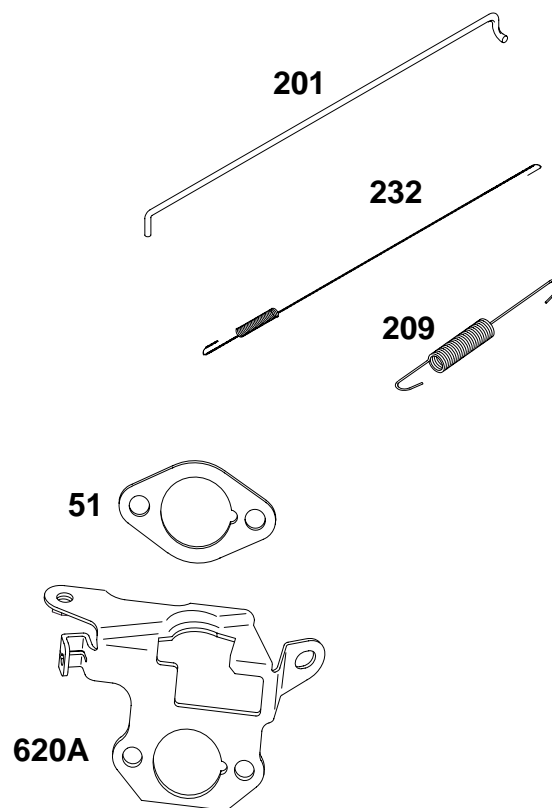

# 85400 to 85499

REF. NO.	PART NO.	DESCRIPTION	REF. NO.	PART NO.	DESCRIPTION	REF. NO.	PART NO.	DESCRIPTION
51	710060	Gasket-Intake	125	715077	Carburetor Non Emiss. Eng., 4mm Fuel Line	141	715080	Shaft-Choke
93	710177	Bushing-Choke Shaft (Upper)				142	710192	Nozzle-Carburetor
93A	710179	Bushing-Choke Shaft (Lower)				147	710188	Jet-Pilot
94A	715076	Valve-Idle Adjustment						<b>Note</b>
95	710191	Screw-Phillips						231644 Jet-Pilot (High Altitude)
95A	94466	Screw-Phillips				254	715049	Drain-Carburetor Bowl
98	715074	Screw-Idle Speed				255	710175	Bushing-Choke Shaft
104	710195	Pin-Float Hinge				634	◆	Seal-Throttle Shaft (Sold in Kit Only)
105	715075	Valve-Needle				634A	◆	Seal-Choke Shaft (Sold in Kit Only)
108	710178	Valve-Choke				955	710197	Screw-Bowl Mounting
117	710180	Jet-Main				975	715050	Bowl-Float
		<b>Note</b>				987	710185	Seal-Throttle Shaft
		231645 Jet-Main (High Altitude)	130	224211	Valve-Throttle			
122	715034	Spacer-Carburetor	131	715078	Shaft-Throttle			
			133	715079	Float-Carburetor			
			137	◆	Gasket-Float Bowl (Sold in Kit Only)			
			138	◆	Gasket-Float Bowl (Sold in Kit Only)			

★ Included in Gasket Set-Part No. 715515.

△ Included in Valve Overhaul Kit-Part No. 715048.

◆ Included in Carburetor Gasket Set-Part No. 715081.

● Included in Carburetor Kit-Part No. 715082.

REF. NO.	PART NO.	DESCRIPTION	REF. NO.	PART NO.	DESCRIPTION	REF. NO.	PART NO.	DESCRIPTION
51★◆	710060	Gasket-Intake	201	710156	Link-Mechanical Governor	620	715094	Bracket-Control
129	715173	Screw-Governor Speed (Governed Idle Speed)	209	710282	Spring-Governor			<b>Note</b>
		<b>Note</b>			<b>Note</b>			715068 Bracket-Control
		715067 Screw-Governor Speed (Governed Idle Speed) Used on Type No(s). 0035, 0036, 0235.			710170 Spring-Governor Used on Type No(s). 0035, 0036, 0235.			Used on Type No(s). 0035, 0036, 0235.
129A	715067	Screw-Governor Speed (High Speed)	232	710157	Spring-Link	620A	710149	Bracket-Control
			467	280715	Knob	663	710057	Screw-Hex.