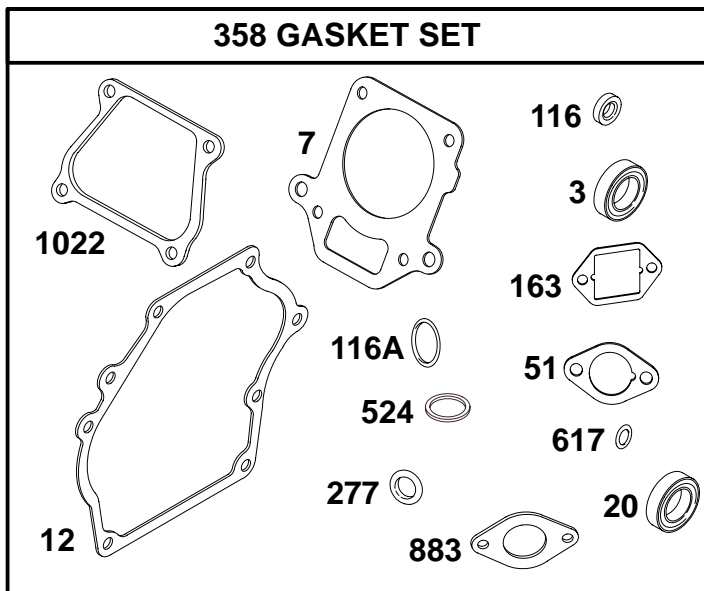

85400 to 85499

REF. NO.	PART NO.	DESCRIPTION	REF. NO.	PART NO.	DESCRIPTION	REF. NO.	PART NO.	DESCRIPTION
3	★710103	Seal-Oil	117	●710180	Jet-Main	358	715515	Gasket Set
7	Δ★710137	Gasket-Cylinder Head	Note			524	★710072	Seal-O-Ring
12	★710141	Gasket-Crankcase	●710686	Jet-Main	617	★710069	Seal-O-Ring	
20	★710140	Seal-Oil	Used on Type No(s). 0235.			634	◆	Seal-Throttle Shaft (Sold in Kit Only)
51	◆Δ★710060	Gasket-Intake	121	715082	Carburetor Kit	634A	◆	Seal-Choke Shaft (Sold in Kit Only)
93	●710177	Bushing-Choke Shaft (Upper)	137	◆	Gasket-Float Bowl (Sold in Kit Only)	868	Δ710019	Seal-Valve
93A	●710179	Bushing-Choke Shaft (Lower)	138	◆	Gasket-Float Bowl (Sold in Kit Only)	883	Δ★710082	Gasket-Exhaust
104	●710195	Pin-Float Hinge	142	●710192	Nozzle-Carburetor	977	715081	Gasket Set-Carburetor
105	●715075	Valve-Needle	147	●710188	Jet-Pilot	987	●710185	Seal-Throttle Shaft
116	★710091	Seal-O-Ring	163	★710109	Gasket-Air Cleaner	1022	Δ★710024	Gasket-Rocker Cover
116A	★710029	Seal-O-Ring	255	●710175	Bushing-Choke Shaft	1033	715048	Gasket Set-Valve Overhaul Kit
			277	★710004	Washer			

★ Included in Gasket Set-Part No. 715515.
Δ Included in Valve Overhaul Kit-Part No. 715048.
◆ Included in Carburetor Gasket Set-Part No. 715081.

● Included in Carburetor Kit-Part No. 715082.