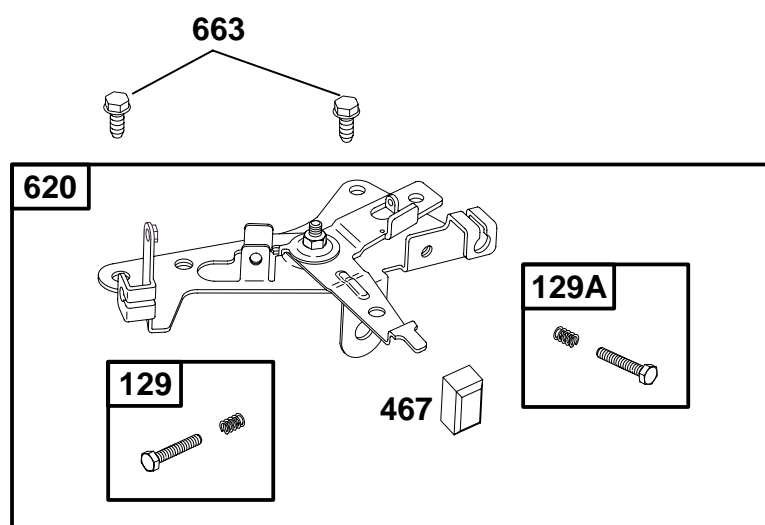

REF. NO.	PART NO.	DESCRIPTION	REF. NO.	PART NO.	DESCRIPTION	REF. NO.	PART NO.	DESCRIPTION
51★◆	710060	Gasket-Intake	201	710156	Link-Mechanical Governor	620	715094	Bracket-Control
129	715173	Screw-Governor Speed (Governed Idle Speed)	209	710282	Spring-Governor			Note
		Note			Note			715068 Bracket-Control
		715067 Screw-Governor Speed (Governed Idle Speed) Used on Type No(s). 0035, 0036, 0235.			710170 Spring-Governor Used on Type No(s). 0035, 0036, 0235.			Used on Type No(s). 0035, 0036, 0235.
129A	715067	Screw-Governor Speed (High Speed)	232	710157	Spring-Link	620A	710149	Bracket-Control
			467	280715	Knob	663	710057	Screw-Hex.

★ Included in Gasket Set-Part No. 715515.

◆ Included in Valve Overhaul Kit-Part No. 715048.

◆ Included in Carburetor Gasket Set-Part No. 715081.

● Included in Carburetor Kit-Part No. 715082.