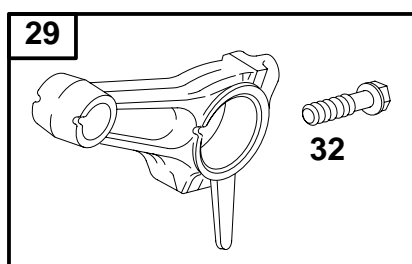

85400 to 85499

REF. NO.	PART NO.	DESCRIPTION	REF. NO.	PART NO.	DESCRIPTION	REF. NO.	PART NO.	DESCRIPTION
25	715063	Piston Assy. (Standard)	29	715055	Rod-Connecting (Standard)	896	710038	Pin-Spiral
	715064	Piston Assy. (.010" O.S.)		715056	Rod-Conn (.020" Undersize)			Note
	715065	Piston Assy. (.020" O.S.)	32	710041	Screw-Connecting Rod		710615	Pin-Spiral Used on Type No(s). 0072.
26	715060	Ring Set (Standard)	46	715252	Gear-Cam	1051	710039	Ring-Retaining
	715061	Ring Set (.010" O.S.)		715054	Gear-Cam (Used Before Code Date 94091400).			
	715062	Ring Set (.020" O.S.)			Note			
27	710142	Lock-Piston Pin		715092	Gear-Cam Used on Type No(s). 0072.			
28	715066	Pin-Piston						

★ Included in Gasket Set-Part No. 715515.

△ Included in Valve Overhaul Kit-Part No. 715048.

◆ Included in Carburetor Gasket Set-Part No. 715081.

● Included in Carburetor Kit-Part No. 715082.

2942-5

Assemblies include all parts shown in frames.

97