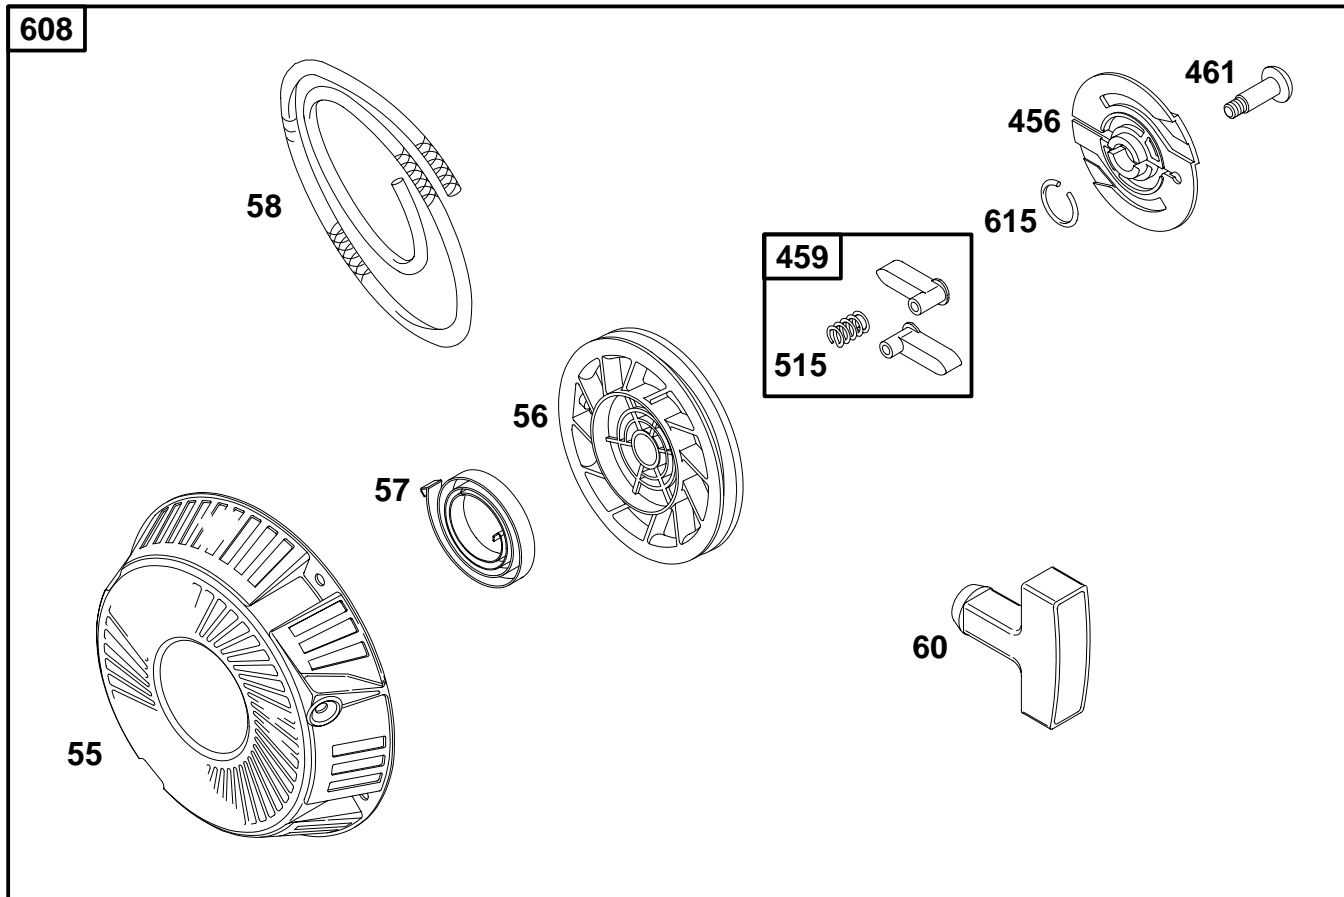

85400 to 85499

REF. NO.	PART NO.	DESCRIPTION	REF. NO.	PART NO.	DESCRIPTION	REF. NO.	PART NO.	DESCRIPTION
55	715132	Housing-Rewind Starter	60	490652	Grip-Starter Rope	608	715133	Starter-Rewind
56	710274	Pulley-Starter	456	710272	Retainer-Spring			Note
57	710270	Spring-Rewind Starter	459	715256	Pawl-Ratchet			715222 Starter-Rewind
58	710275	Rope-Starter (Cut to Required Length)	461	805955	Screw-Shoulder			(Used Before Code Date 94010900).
			515	805953	Spring-Dog			Include(s):
						615	805952	710276 Cup-Flywheel
								Ring-Retaining

★ Included in Gasket Set-Part No. 715515.

△ Included in Valve Overhaul Kit-Part No. 715048.

◆ Included in Carburetor Gasket Set-Part No. 715081.

● Included in Carburetor Kit-Part No. 715082.

2942-14

Assemblies include all parts shown in frames.

97