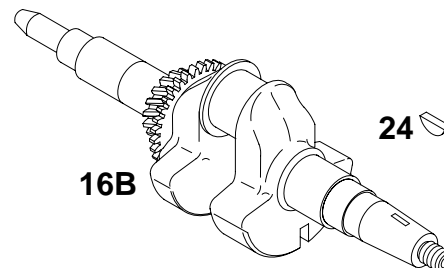

# 85400 to 85499

**SAE 3/4" KEYWAY**

**SAE TAPER**

**JIS TAPER**

**SAE 5/8" THREAD**

**2:1 GEAR REDUCTION**

REF. NO.	PART NO.	DESCRIPTION	REF. NO.	PART NO.	DESCRIPTION	REF. NO.	PART NO.	DESCRIPTION
16	715244	Crankshaft Used on Type No(s). 0035, 0235. <b>Note</b> 715053 Crankshaft (Used Before Code Date 94091400). Used on Type No(s). 0035.	16B	715247	Crankshaft Used on Type No(s). 0126. <b>Note</b> 715088 Crankshaft (Used Before Code Date 94091400). Used on Type No(s). 0126.	16D	715090	Crankshaft Used on Type No(s). 0090.
16A	715246	Crankshaft Used on Type No(s). 0038, 0078, 0126, 0128, 0129, 0130, 0133. <b>Note</b> 715086 Crankshaft (Used Before Code Date 94091400). Used on Type No(s). 0038, 0078, 0126, 0128, 0129.	16C	715245	Crankshaft Used on Type No(s). 0036. <b>Note</b> 715084 Crankshaft (Used Before Code Date 94091400). Used on Type No(s). 0036.	24	710037	Key-Flywheel