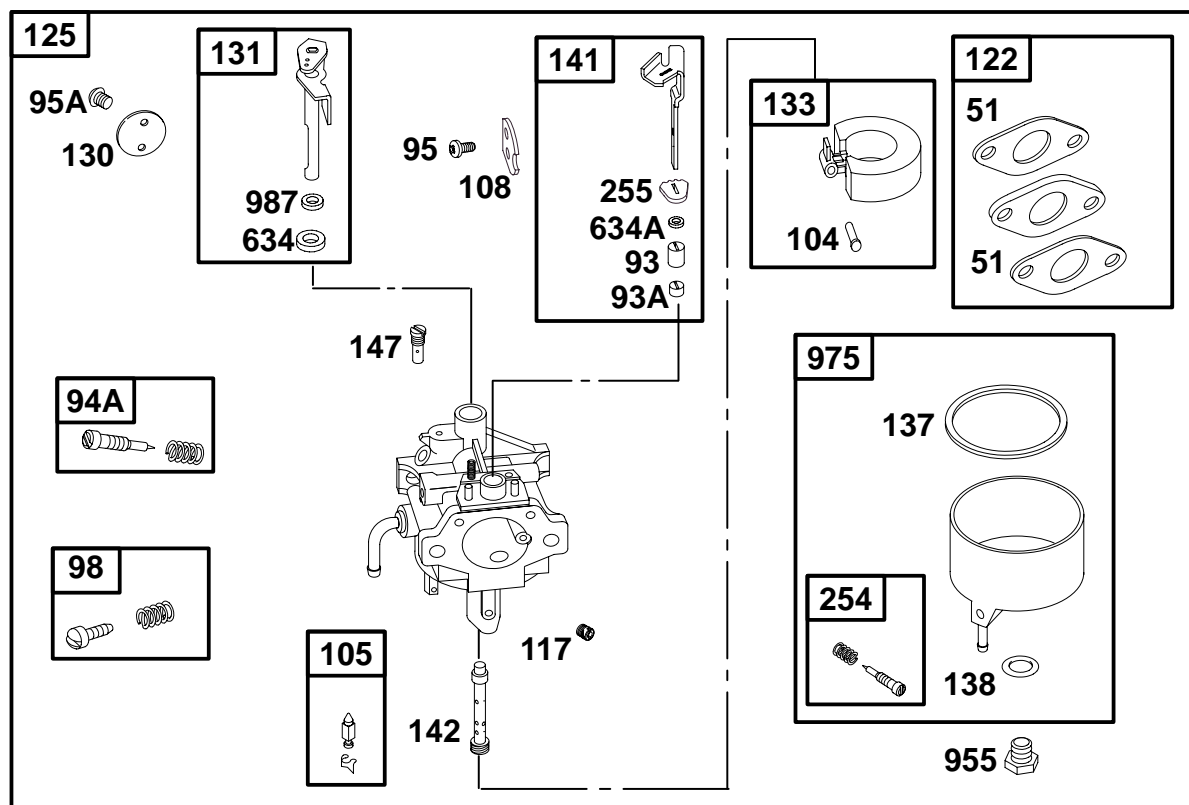

85400 to 85499

REF. NO.	PART NO.	DESCRIPTION	REF. NO.	PART NO.	DESCRIPTION	REF. NO.	PART NO.	DESCRIPTION
51	710060	Gasket-Intake	125	715077	Carburetor Non Emiss. Eng., 4mm Fuel Line	141	715080	Shaft-Choke
93	710177	Bushing-Choke Shaft (Upper)				142	710192	Nozzle-Carburetor
93A	710179	Bushing-Choke Shaft (Lower)				147	710188	Jet-Pilot
94A	715076	Valve-Idle Adjustment						Note
95	710191	Screw-Phillips						231644 Jet-Pilot (High Altitude)
95A	94466	Screw-Phillips				254	715049	Drain-Carburetor Bowl
98	715074	Screw-Idle Speed				255	710175	Bushing-Choke Shaft
104	710195	Pin-Float Hinge				634	◆	Seal-Throttle Shaft (Sold in Kit Only)
105	715075	Valve-Needle				634A	◆	Seal-Choke Shaft (Sold in Kit Only)
108	710178	Valve-Choke				955	710197	Screw-Bowl Mounting
117	710180	Jet-Main				975	715050	Bowl-Float
		Note				987	710185	Seal-Throttle Shaft
		231645 Jet-Main (High Altitude)	130	224211	Valve-Throttle			
122	715034	Spacer-Carburetor	131	715078	Shaft-Throttle			
			133	715079	Float-Carburetor			
			137	◆	Gasket-Float Bowl (Sold in Kit Only)			
			138	◆	Gasket-Float Bowl (Sold in Kit Only)			

★ Included in Gasket Set-Part No. 715515.

△ Included in Valve Overhaul Kit-Part No. 715048.

◆ Included in Carburetor Gasket Set-Part No. 715081.

● Included in Carburetor Kit-Part No. 715082.