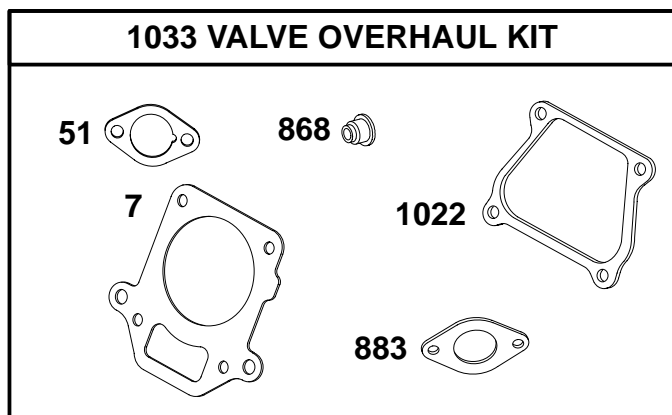

85400 to 85499

REF. NO.	PART NO.	DESCRIPTION	REF. NO.	PART NO.	DESCRIPTION	REF. NO.	PART NO.	DESCRIPTION
3	★710103	Seal-Oil	117	●710180	Jet-Main	358	715515	Gasket Set
7	Δ★710137	Gasket-Cylinder Head	Note			524	★710072	Seal-O-Ring
12	★710141	Gasket-Crankcase	●710686	Jet-Main	617	★710069	Seal-O-Ring	
20	★710140	Seal-Oil	Used on Type No(s). 0235.			634	◆	Seal-Throttle Shaft (Sold in Kit Only)
51	◆Δ★710060	Gasket-Intake	121	715082	Carburetor Kit	634A	◆	Seal-Choke Shaft (Sold in Kit Only)
93	●710177	Bushing-Choke Shaft (Upper)	137	◆	Gasket-Float Bowl (Sold in Kit Only)	868	Δ710019	Seal-Valve
93A	●710179	Bushing-Choke Shaft (Lower)	138	◆	Gasket-Float Bowl (Sold in Kit Only)	883	Δ★710082	Gasket-Exhaust
104	●710195	Pin-Float Hinge	142	●710192	Nozzle-Carburetor	977	715081	Gasket Set-Carburetor
105	●715075	Valve-Needle	147	●710188	Jet-Pilot	987	●710185	Seal-Throttle Shaft
116	★710091	Seal-O-Ring	163	★710109	Gasket-Air Cleaner	1022	Δ★710024	Gasket-Rocker Cover
116A	★710029	Seal-O-Ring	255	●710175	Bushing-Choke Shaft	1033	715048	Gasket Set-Valve Overhaul Kit
			277	★710004	Washer			

★ Included in Gasket Set-Part No. 715515.
Δ Included in Valve Overhaul Kit-Part No. 715048.
◆ Included in Carburetor Gasket Set-Part No. 715081.

● Included in Carburetor Kit-Part No. 715082.