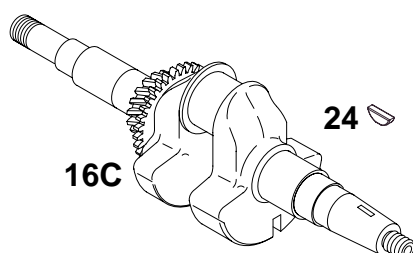

# 85400 to 85499

**SAE 3/4" KEYWAY**

**SAE TAPER**

**JIS TAPER**

**SAE 5/8" THREAD**

**2:1 GEAR REDUCTION**

REF. NO.	PART NO.	DESCRIPTION	REF. NO.	PART NO.	DESCRIPTION	REF. NO.	PART NO.	DESCRIPTION
16	715244	Crankshaft Used on Type No(s). 0035, 0235. <b>Note</b> 715053 Crankshaft (Used Before Code Date 94091400). Used on Type No(s). 0035.	16B	715247	Crankshaft Used on Type No(s). 0126. <b>Note</b> 715088 Crankshaft (Used Before Code Date 94091400). Used on Type No(s). 0126.	16D	715090	Crankshaft Used on Type No(s). 0090.
16A	715246	Crankshaft Used on Type No(s). 0038, 0078, 0126, 0128, 0129, 0130, 0133. <b>Note</b> 715086 Crankshaft (Used Before Code Date 94091400). Used on Type No(s). 0038, 0078, 0126, 0128, 0129.	16C	715245	Crankshaft Used on Type No(s). 0036. <b>Note</b> 715084 Crankshaft (Used Before Code Date 94091400). Used on Type No(s). 0036.	24	710037	Key-Flywheel