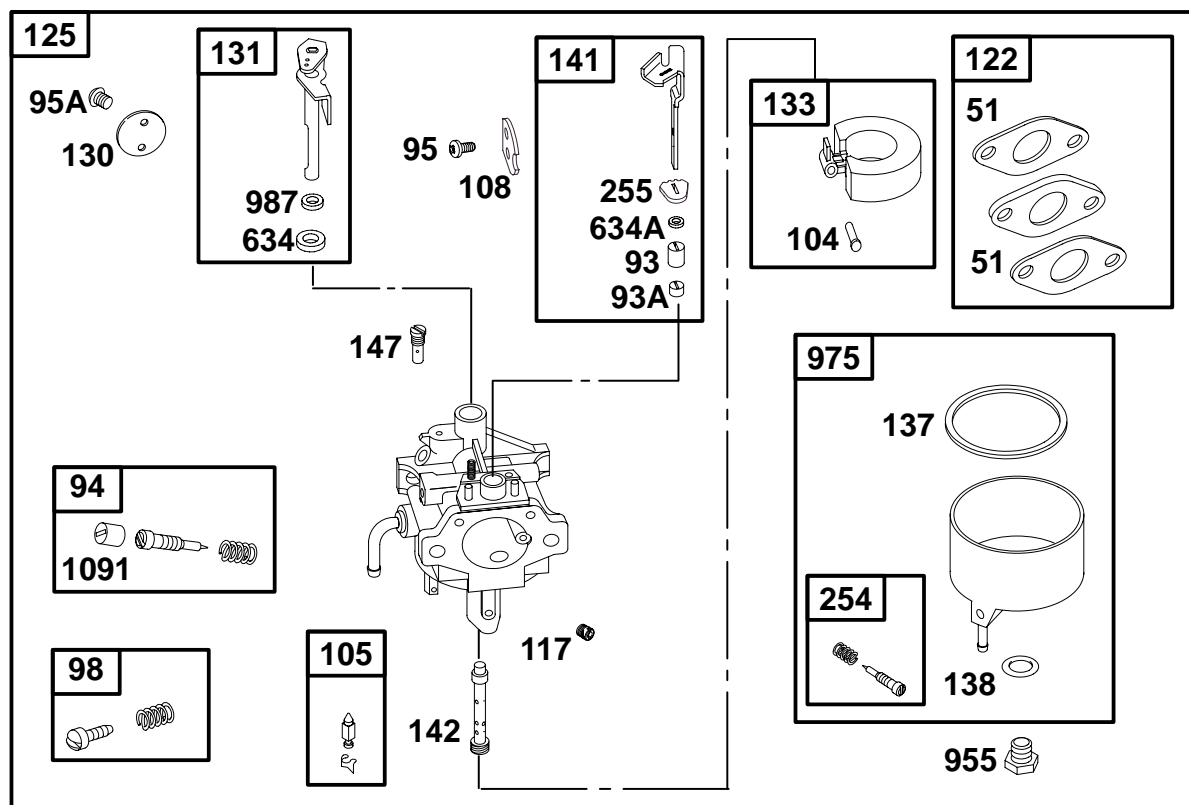

★ Included in Gasket Set-Part No. 715515.

△ Included in Valve Overhaul Kit-Part No. 715048.

◆ Included in Carburetor Gasket Set-Part No. 715081.

● Included in Carburetor Kit-Part No. 715082.

REF. NO.	PART NO.	DESCRIPTION	REF. NO.	PART NO.	DESCRIPTION	REF. NO.	PART NO.	DESCRIPTION
51	710060	Gasket-Intake	125	715475	Carburetor Emiss. Eng., 4mm Fuel Line	147	710188	Jet-Pilot
93	710177	Bushing-Choke Shaft (Upper)						<b>Note</b>
93A	710179	Bushing-Choke Shaft (Lower)						231644 Jet-Pilot (High Altitude)
94	715490	Valve-Idle Adjustment				254	715049	Drain-Carburetor Bowl
95	710683	Screw-Phillips				255	710175	Bushing-Choke Shaft
95A	94466	Screw-Phillips				634	◆	Seal-Throttle Shaft (Sold in Kit Only)
98	715074	Screw-Idle Speed				634A	◆	Seal-Choke Shaft (Sold in Kit Only)
104	710195	Pin-Float Hinge				955	710197	Screw-Bowl Mounting
105	715075	Valve-Needle				975	715050	Bowl-Float
108	710178	Valve-Choke				987	710185	Seal-Throttle Shaft
117	710686	Jet-Main				1091	710485	Cap-Limiter
		<b>Note</b>						
		231645 Jet-Main (High Altitude)	130	224211	Valve-Throttle			
122	715034	Spacer-Carburetor	131	715078	Shaft-Throttle			
			133	715079	Float-Carburetor			
			137	◆	Gasket-Float Bowl (Sold in Kit Only)			
			138	◆	Gasket-Float Bowl (Sold in Kit Only)			
			141	715080	Shaft-Choke			
			142	710192	Nozzle-Carburetor			