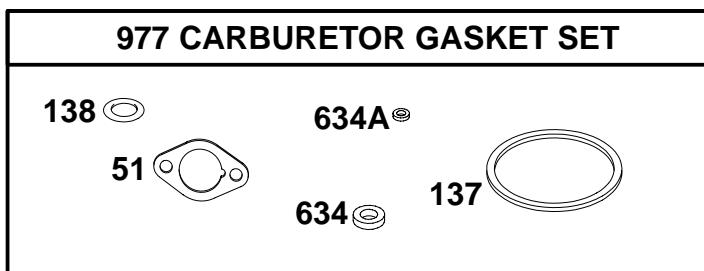

85400 to 85499

REF. NO.	PART NO.	DESCRIPTION	REF. NO.	PART NO.	DESCRIPTION	REF. NO.	PART NO.	DESCRIPTION
3	★710103	Seal-Oil	117	●710180	Jet-Main	358	715515	Gasket Set
7	Δ★710137	Gasket-Cylinder Head	Note			524	★710072	Seal-O-Ring
12	★710141	Gasket-Crankcase	●710686	Jet-Main	617	★710069	Seal-O-Ring	
20	★710140	Seal-Oil	Used on Type No(s). 0235.			634	◆	Seal-Throttle Shaft (Sold in Kit Only)
51	◆Δ★710060	Gasket-Intake	121	715082	Carburetor Kit	634A	◆	Seal-Choke Shaft (Sold in Kit Only)
93	●710177	Bushing-Choke Shaft (Upper)	137	◆	Gasket-Float Bowl (Sold in Kit Only)	868	Δ710019	Seal-Valve
93A	●710179	Bushing-Choke Shaft (Lower)	138	◆	Gasket-Float Bowl (Sold in Kit Only)	883	Δ★710082	Gasket-Exhaust
104	●710195	Pin-Float Hinge	142	●710192	Nozzle-Carburetor	977	715081	Gasket Set-Carburetor
105	●715075	Valve-Needle	147	●710188	Jet-Pilot	987	●710185	Seal-Throttle Shaft
116	★710091	Seal-O-Ring	163	★710109	Gasket-Air Cleaner	1022	Δ★710024	Gasket-Rocker Cover
116A	★710029	Seal-O-Ring	255	●710175	Bushing-Choke Shaft	1033	715048	Gasket Set-Valve Overhaul Kit
			277	★710004	Washer			

★ Included in Gasket Set-Part No. 715515.
Δ Included in Valve Overhaul Kit-Part No. 715048.
◆ Included in Carburetor Gasket Set-Part No. 715081.

● Included in Carburetor Kit-Part No. 715082.