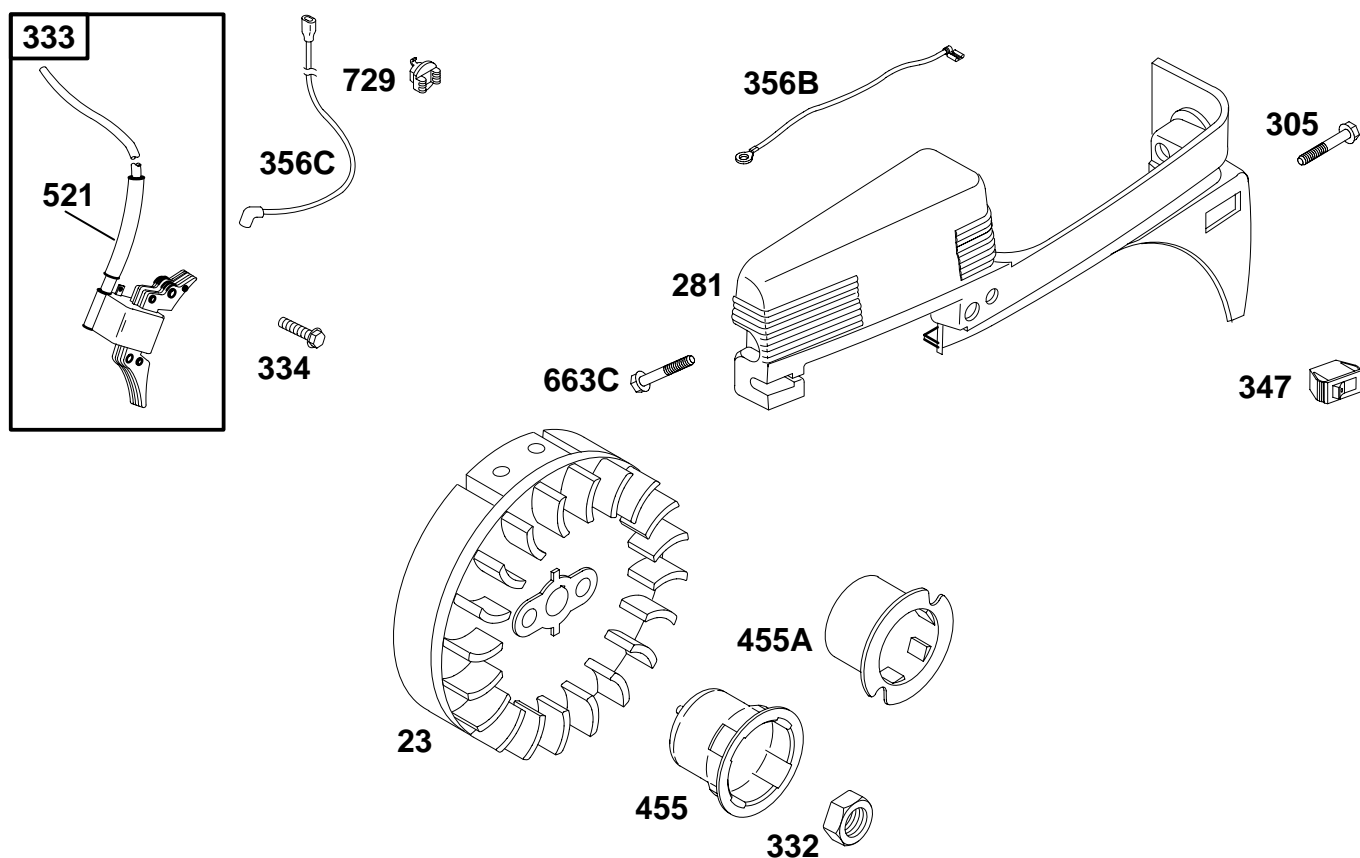

REF. NO.	PART NO.	DESCRIPTION	REF. NO.	PART NO.	DESCRIPTION	REF. NO.	PART NO.	DESCRIPTION
23	710144	Flywheel Note 710198 Flywheel Used on Type No(s). 0072.	356B	710087	Wire-Stop	521	710045	Shield-Cable
			356C	710324	Wire-Ground Note 710097 Wire-Ground Used on Type No(s). 0129, 0130.	663C	710117	Screw-Hex
281	710165	Panel-Control				729	710046	Clip-Wire
305	710095	Screw-Hex	455	710276	Cup-Flywheel (Used After Code Date 94010900).			
332	710048	Nut-Hex	455A	710169	Cup-Flywheel (Used Before Code Date 94011000). Note 710132 Cup-Flywheel Used on Type No(s). 0072.			
333	715023	Armature-Magneto						
334	710047	Screw-Hex.						
347	493521	Switch-Stop Note 495098 Switch-Rocker Used on Type No(s). 0129, 0130.						

★ Included in Gasket Set-Part No. 715515.

△ Included in Valve Overhaul Kit-Part No. 715048.

◆ Included in Carburetor Gasket Set-Part No. 715081.

● Included in Carburetor Kit-Part No. 715082.