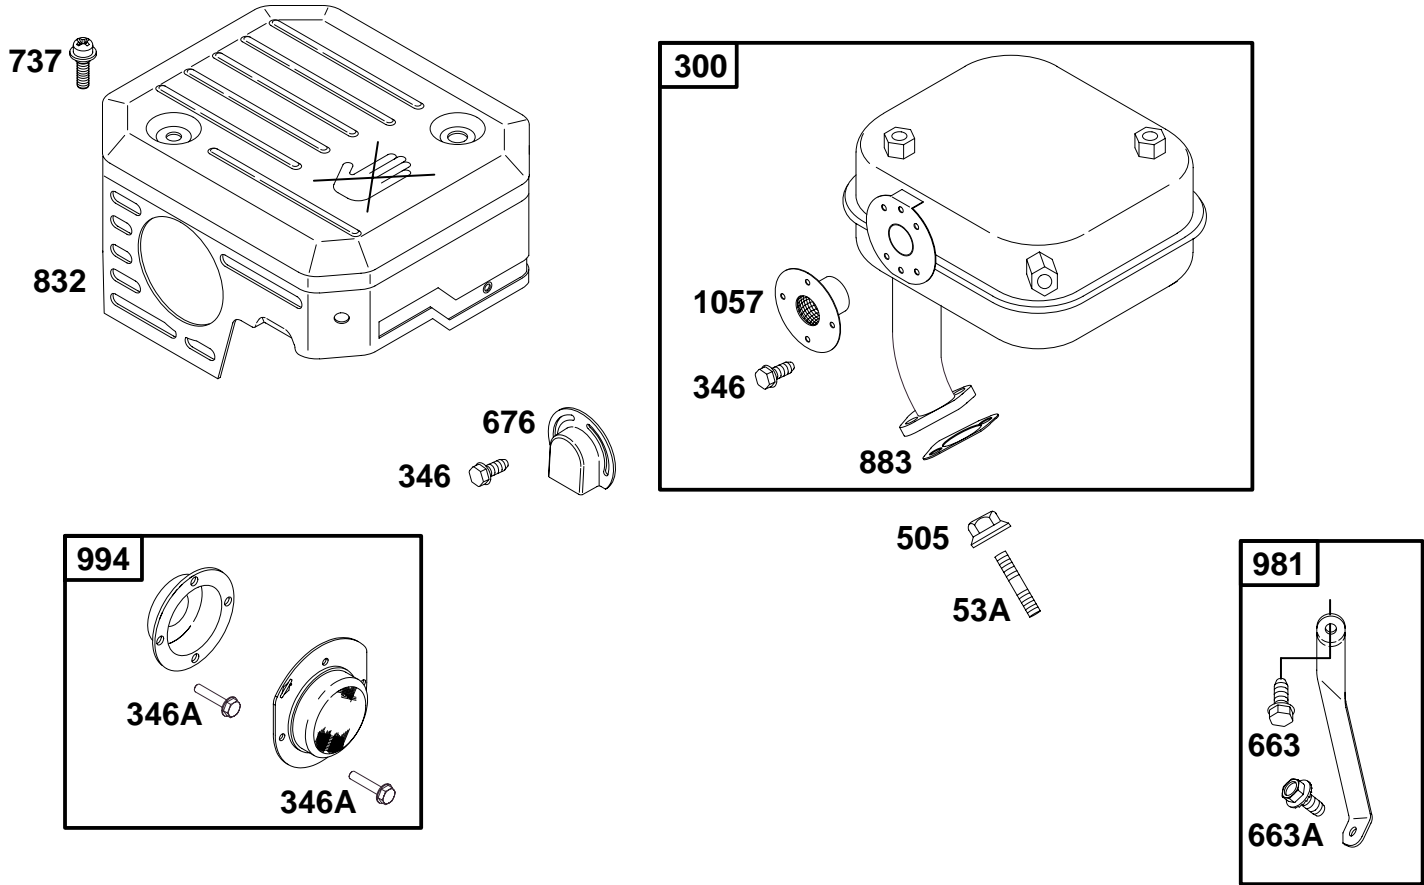

REF. NO.	PART NO.	DESCRIPTION	REF. NO.	PART NO.	DESCRIPTION	REF. NO.	PART NO.	DESCRIPTION
53A	710099	Stud (Muffler Mounting)	505	710090	Nut-Hex	832	710332	Guard-Muffler
300	715487	Muffler-Exhaust	663	710057	Screw-Hex	883	Δ710082	Gasket-Exhaust
346	710307	Screw-Phillips	663A	710248	Screw-Hex	981	715287	Bracket-Muffler
346A	93705	Screw-Hex.	676	710281	Deflector-Muffler	994	715491	Arrester-Spark
			737	710074	Screw-Hex	1057	710329	Screen-Outlet

★ Included in Gasket Set-Part No. 715515.

Δ Included in Valve Overhaul Kit-Part No. 715048.

◆ Included in Carburetor Gasket Set-Part No. 715081.

● Included in Carburetor Kit-Part No. 715082.