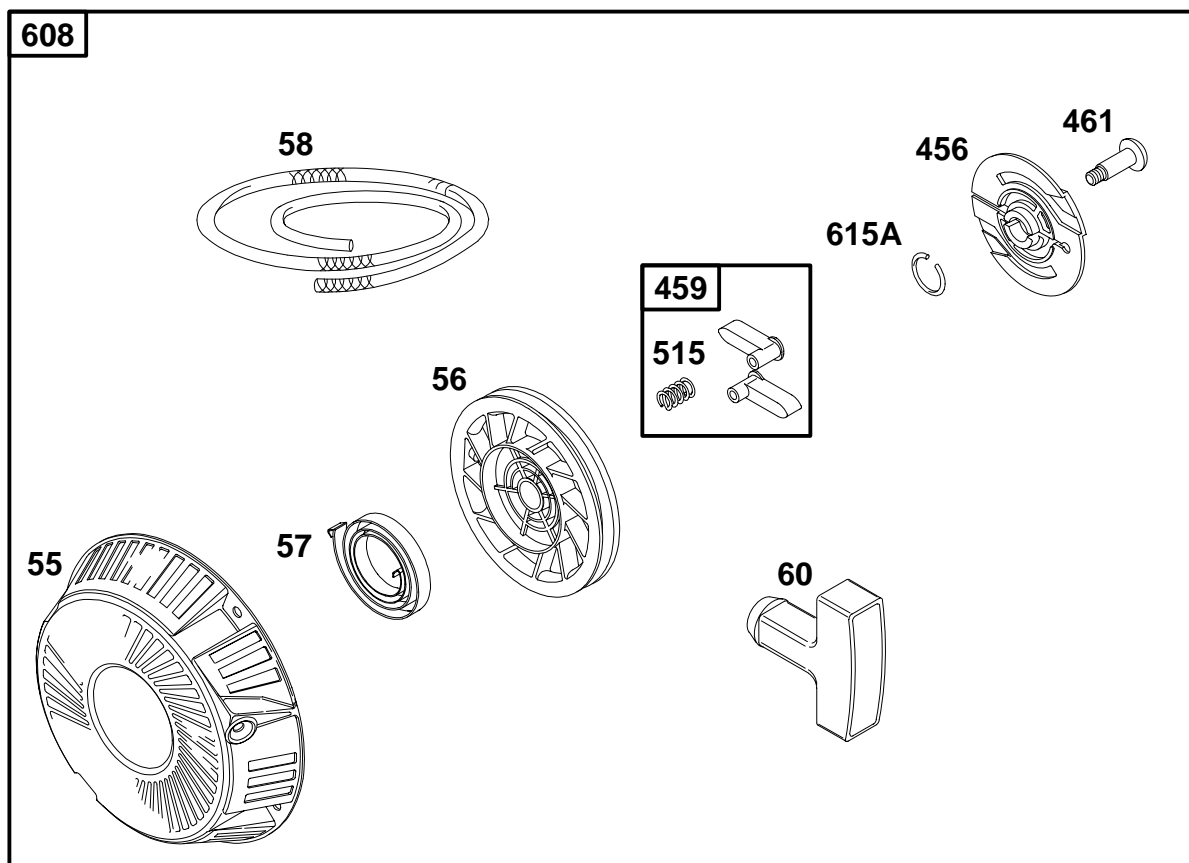

1093-12

Assemblies include all parts shown in frames.

57

REF. NO.	PART NO.	DESCRIPTION	REF. NO.	PART NO.	DESCRIPTION	REF. NO.	PART NO.	DESCRIPTION
55	808186	Housing-Rewind Starter	58	66574	Rope-Starter (Cut to Required Length)	461	805955	Screw-Shoulder
56	805949	Pulley-Starter	60	490652	Grip-Starter Rope	515	805953	Spring-Pawl
57	805951	Spring-Rewind Starter	456	805954	Plate-Retainer	615A	805952	Retainer
			459	808166	Pawl-Ratchet	608	808087	Starter-Rewind
						737	710074	Screw-Hex.