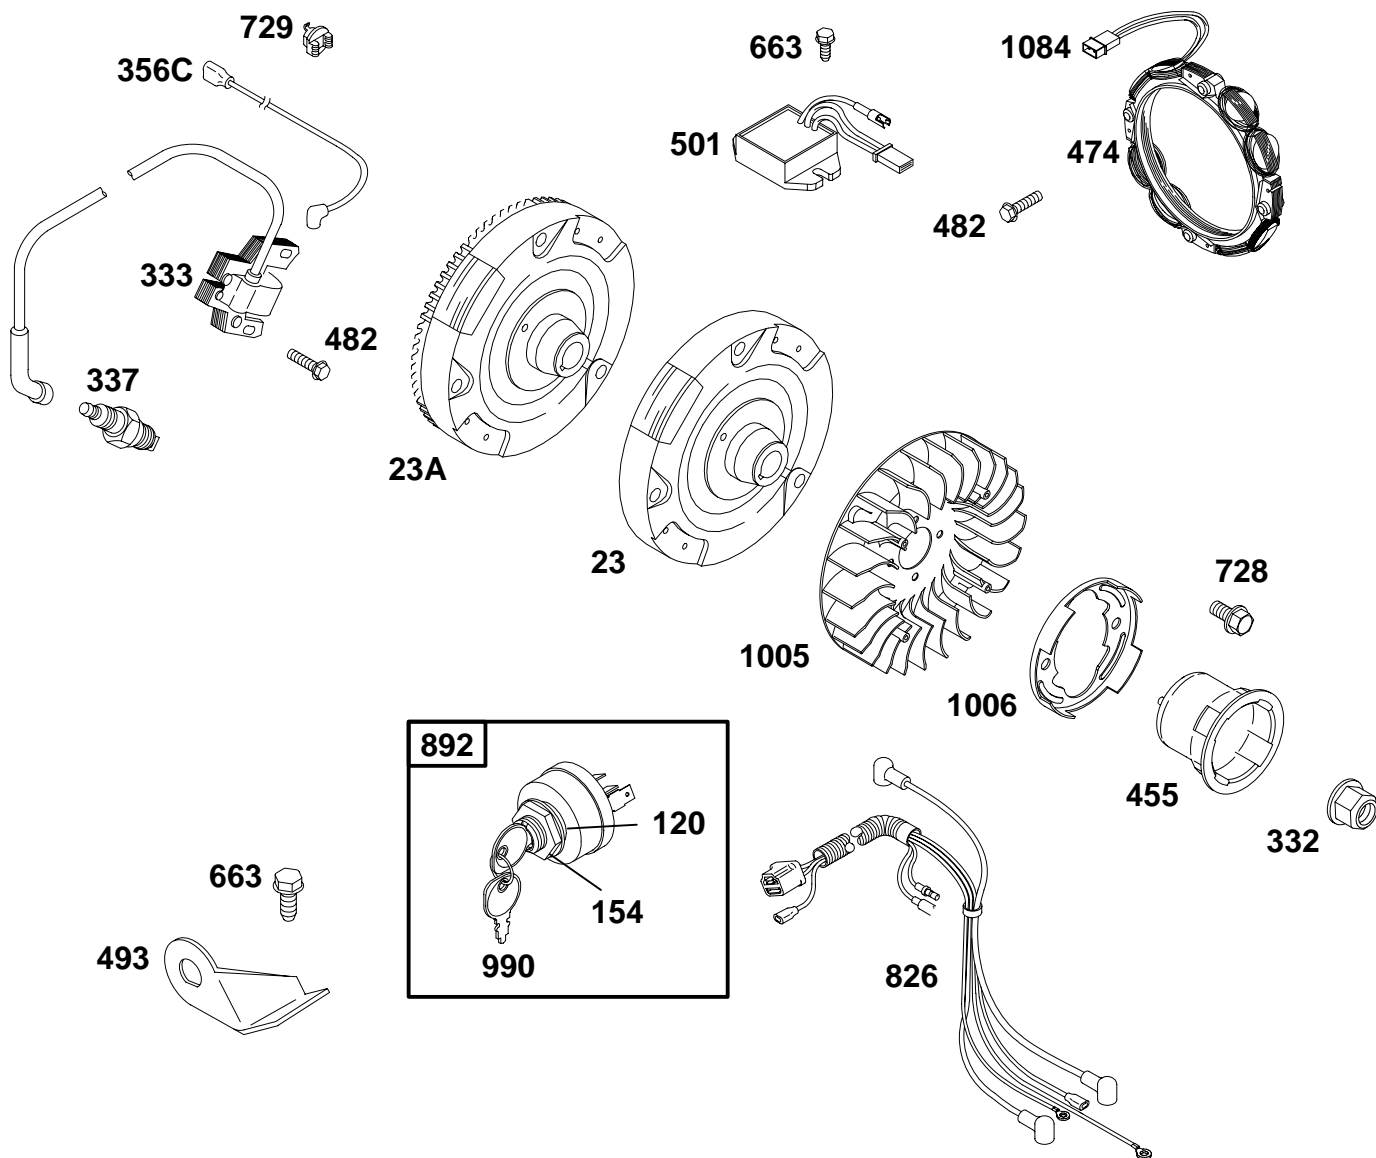

245400 to 245499

REF. NO.	PART NO.	DESCRIPTION	REF. NO.	PART NO.	DESCRIPTION	REF. NO.	PART NO.	DESCRIPTION
23	715265	Flywheel	333	715231	Armature-Magneto	728	710550	Screw-Hex.
23A	715258	Flywheel	337	491055	Plug-Spark	729	710046	Clip-Wire
		Note	356C	710324	Wire-Ground	826	710576	Harness-Wiring
		715260 Flywheel	455	710588	Cup-Flywheel	892	493625	Key Switch
		Used on Type No(s). 0084.	474	715262	Alternator	990	392832	Key Set-Starter Switch
120	93836	Washer-Lock	482	810071	Screw-Hex.	1005	280687	Fan-Flywheel
154	93837	Nut-Hex.	493	710575	Bracket-Mounting	1006	224413	Retainer-Fan
332	710345	Nut-Hex.	501	394890	Regulator	1084	710386	Connector
			663	710057	Screw-Hex.			

★ Included in Gasket Set-Part No. 715383.

△ Included in Valve Overhaul Kit-Part No. 715386.

◆ Included in Carburetor Gasket Set-Part No. 715391.

● Included in Carburetor Kit-Part No. 715387

■ Included in ★, △, ◆, ●.

1093-12

Assemblies include all parts shown in frames.

57