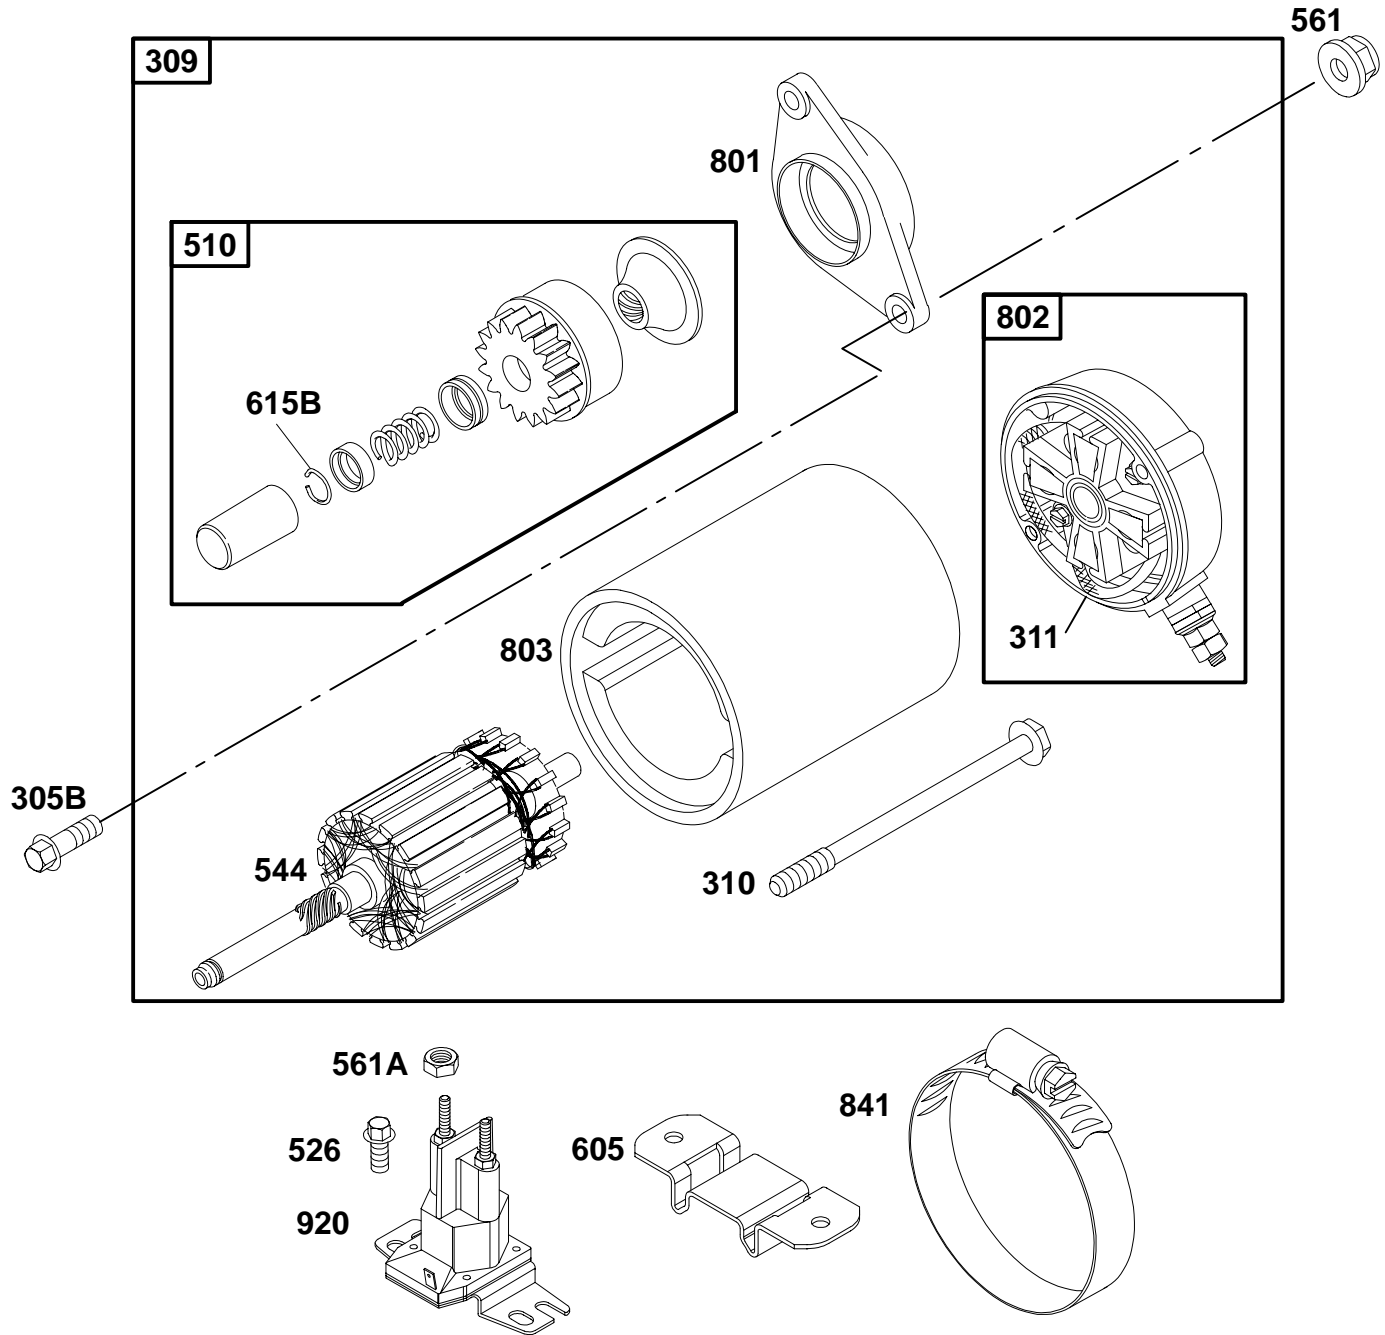

245400 to 245499

REF. NO.	PART NO.	DESCRIPTION	REF. NO.	PART NO.	DESCRIPTION	REF. NO.	PART NO.	DESCRIPTION
305B	710348	Screw-Hex.	526	810059	Screw-Hex.	801	715394	Cap-Drive
309	715208	Motor-Starter (Steel Pinion)	544	496816	Armature-Starter	802	715393	Cap-End
310	710589	Screw-Hex.	561	710081	Nut-Hex.	803	496815	Housing-Starter
311	496887	Brush Set	561A	92278	Nut-Hex.	841	393514	Clamp
510	496881	Drive-Starter	605	222934	Bracket-Mounting	920	807829	Solenoid/Starter
			615B	94953	Retainer			

★ Included in Gasket Set-Part No. 715383.

△ Included in Valve Overhaul Kit-Part No. 715386.

◆ Included in Carburetor Gasket Set-Part No. 715391.

● Included in Carburetor Kit-Part No. 715387

■ Included in ★, △, ◆, ●.

1093-14

Assemblies include all parts shown in frames.

57