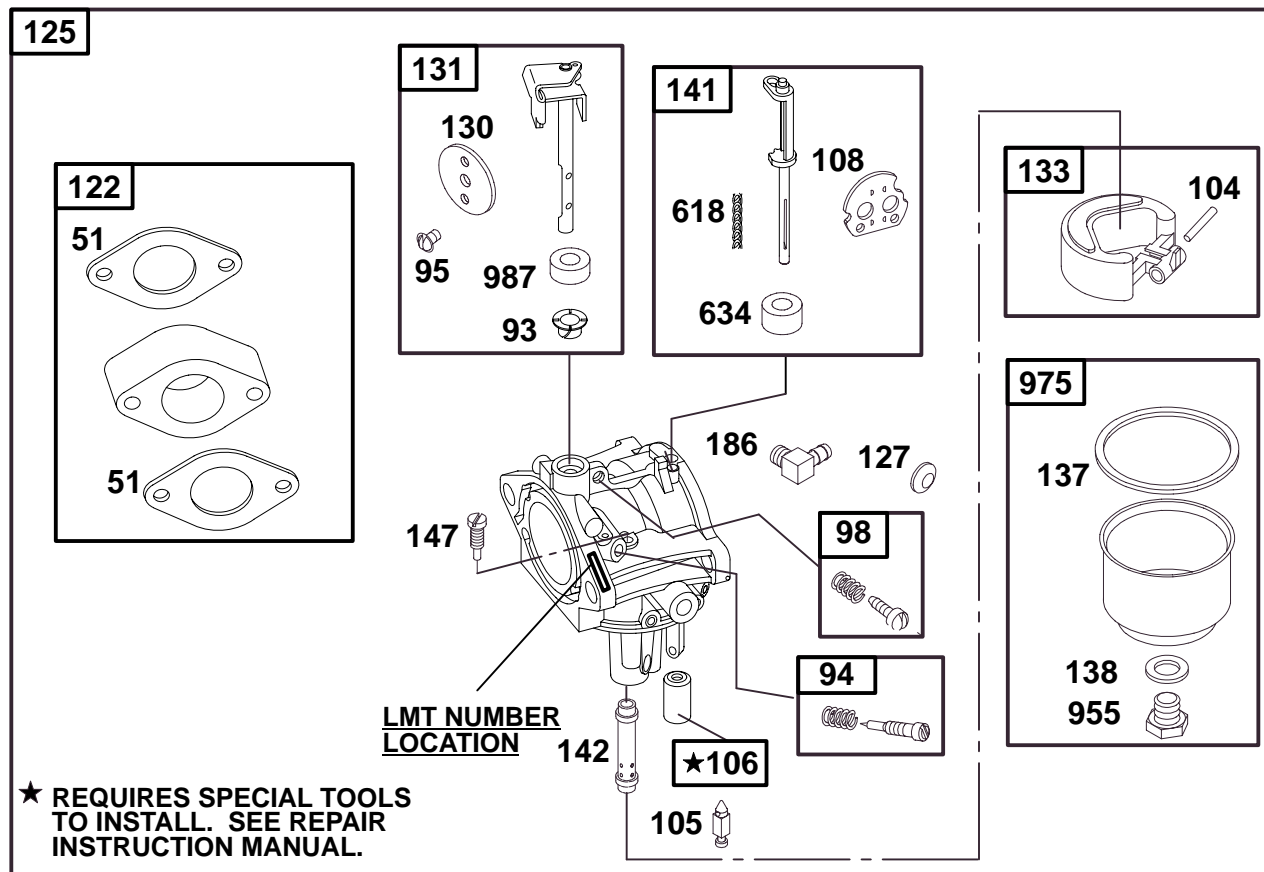

REF. NO.	PART NO.	DESCRIPTION	REF. NO.	PART NO.	DESCRIPTION	REF. NO.	PART NO.	DESCRIPTION
51	‡710559	Gasket-Intake	130	224668	Valve-Throttle	186	493496	Connector-Hose
93	●281346	Bushing-Throttle Shaft	131	715388	Shaft-Throttle	618	263132	Spring
94	496589	Valve-Idle Adjustment	133	494381	Float-Carburetor	634	●281168	Seal-Choke Shaft
95	●94098	Screw-Round Head	137	◆281165	Gasket-Float Bowl	955	94642	Plug
98	495800	Screw-Idle Speed	138	◆281164	Washer	975	495933	Screw-Bowl Mounting
104	●231789	Pin-Float Hinge	141	715382	Shaft-Choke	987	●281166	Seal-Throttle Shaft
105	●231855	Valve-Needle	142	498719	Nozzle-Carburetor (LMT 143)			
106	●231854	Seat-Inlet			498718 Nozzle-Carb. (High Altitude) (LMT 143)			
108	225188	Valve-Choke			Note —			
122	715377	Spacer-Carburetor (LMT 143)			●498172 Nozzle-Carb. (LMT 139)			
125	715494	Carburetor (LMT 143)			498173 Nozzle-Carb. (High Altitude) (LMT 139)			
		Note —			147 ●231983 Jet-Pilot (LMT 139)			
		715390 Carburetor (LMT 139) (Used Before Code Date 96070100).						
127	●	Plug-Welch (Sold in Kit Only)						

★ Included in Gasket Set-Part No. 715383.

△ Included in Valve Overhaul Kit-Part No. 715386.

◆ Included in Carburetor Gasket Set-Part No. 715391.

● Included in Carburetor Kit-Part No. 715387

■ Included in ★, △, ◆, ●.