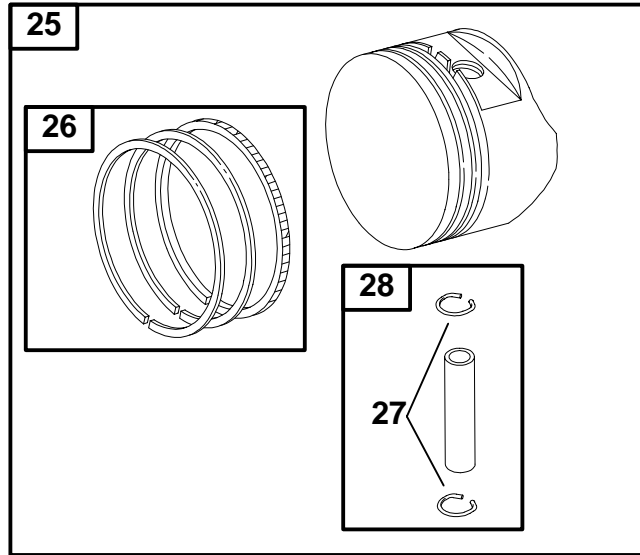

245400 to 245499

REF. NO.	PART NO.	DESCRIPTION	REF. NO.	PART NO.	DESCRIPTION	REF. NO.	PART NO.	DESCRIPTION
5	715375	Head-Cylinder	45	710530	Tappet-Valve	615	710537	Retainer
7	Δ710539	Gasket-Cylinder Head	53	710556	Stud-Standard	868	Δ710019	Seal-Valve
10	710023	Screw-Hex.	53A	710099	Stud (Muffler Mounting)	1022	Δ710377	Gasket-Rocker Cover
13	710204	Screw-Cylinder Head	82	710538	Screw-Hex.	1026	710373	Rod-Push
33	715373	Valve-Exhaust	192	715372	Screw-Valve Adjusting	1029	710534	Arm-Rocker
34	715374	Valve-Intake	383	19374	Wrench-Spark Plug	1030	710533	Shaft-Rocker Arm
35	262811	Spring-Valve	551	715376	Cover-Valve	1060	710535	Spring-Rocker Shaft
40	224641	Retainer-Valve						

245400 to 245499

REF. NO.	PART NO.	DESCRIPTION	REF. NO.	PART NO.	DESCRIPTION	REF. NO.	PART NO.	DESCRIPTION
16	715342	Crankshaft			715385 Piston Assy. (.020" O.S.)	28	715407	Pin-Piston Standard
16A	715343	Crankshaft				29	715345	Rod-Connecting
16B	715344	Crankshaft	26	715346	Ring Set (Standard)	Note 715366 Rod-Conn. (.020" Undersize)		
16C	715535	Crankshaft				32	710221	Screw-Hex.
24	710037	Key-Flywheel				46	715369	Gear-Cam
25	715364	Piston Assy. (Standard)				718	710547	Pin-Lifter
		Note 715384 Piston Assy. (.010" O.S.)	27	260924	Lock-Piston Pin	1051	710548	Ring-Retaining