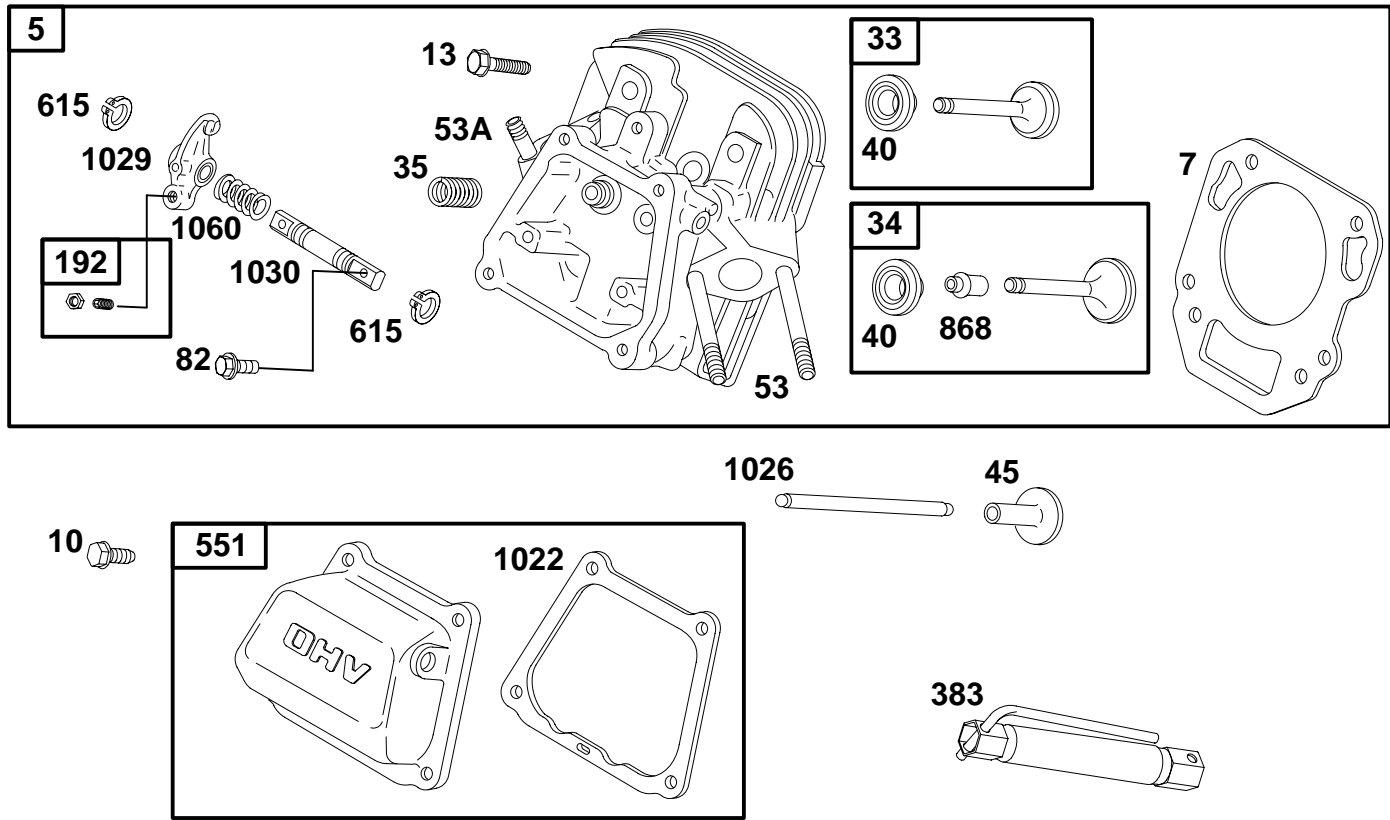

245400 to 245499

REF. NO.	PART NO.	DESCRIPTION	REF. NO.	PART NO.	DESCRIPTION	REF. NO.	PART NO.	DESCRIPTION
5	715375	Head-Cylinder	45	710530	Tappet-Valve	615	710537	Retainer
7	Δ710539	Gasket-Cylinder Head	53	710556	Stud-Standard	868	Δ710019	Seal-Valve
10	710023	Screw-Hex.	53A	710099	Stud (Muffler Mounting)	1022	Δ710377	Gasket-Rocker Cover
13	710204	Screw-Cylinder Head	82	710538	Screw-Hex.	1026	710373	Rod-Push
33	715373	Valve-Exhaust	192	715372	Screw-Valve Adjusting	1029	710534	Arm-Rocker
34	715374	Valve-Intake	383	19374	Wrench-Spark Plug	1030	710533	Shaft-Rocker Arm
35	262811	Spring-Valve	551	715376	Cover-Valve	1060	710535	Spring-Rocker Shaft
40	224641	Retainer-Valve						

★ Included in Gasket Set-Part No. 715383.
Δ Included in Valve Overhaul Kit-Part No. 715386.
◆ Included in Carburetor Gasket Set-Part No. 715391.

● Included in Carburetor Kit-Part No. 715387
■ Included in ★, Δ, ◆, ●.