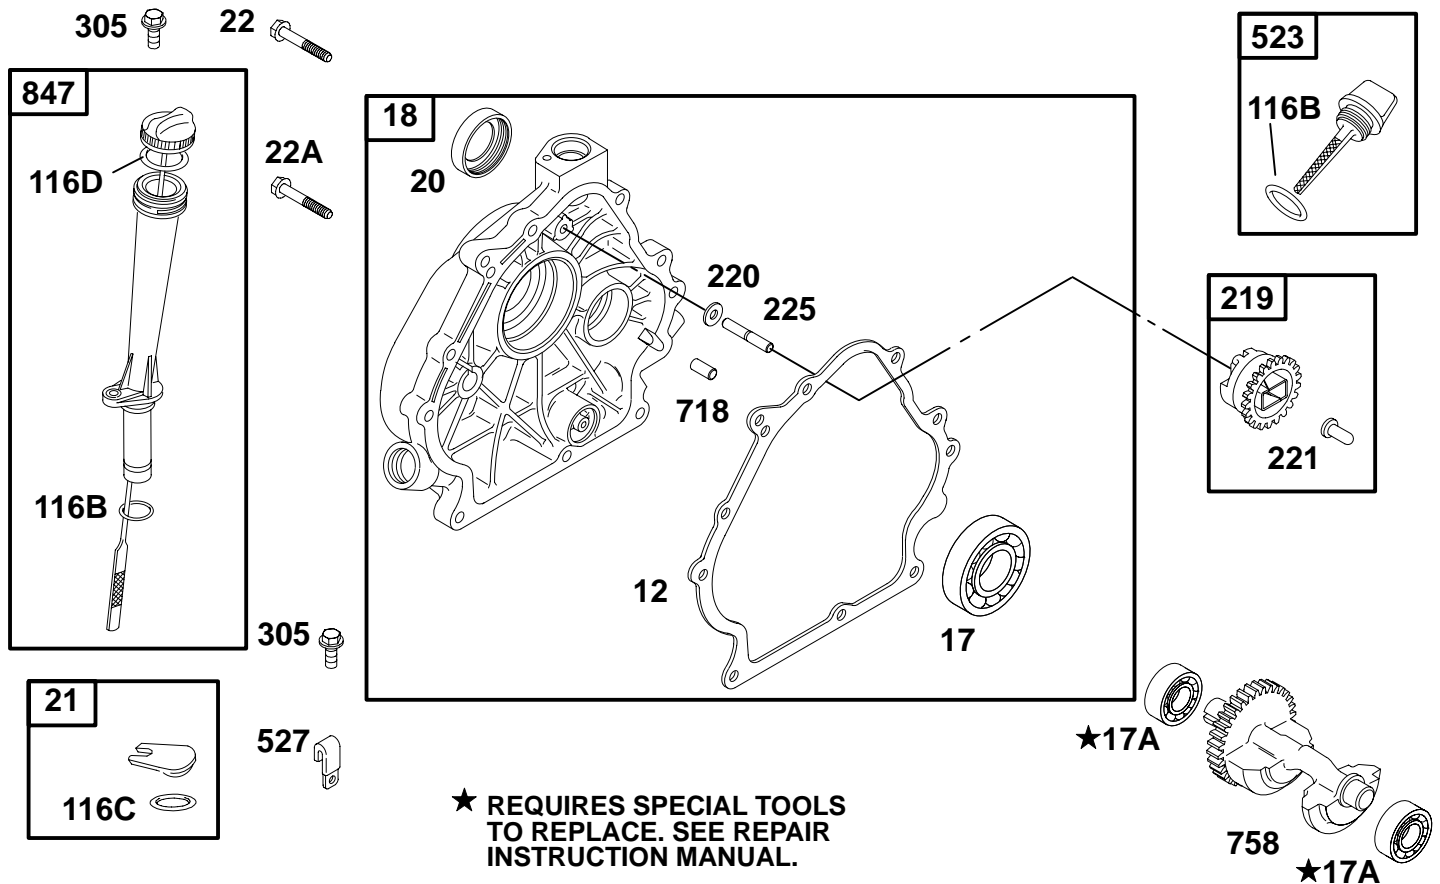

245400 to 245499

★ REQUIRES SPECIAL TOOLS TO REPLACE. SEE REPAIR INSTRUCTION MANUAL.

REF. NO.	PART NO.	DESCRIPTION	REF. NO.	PART NO.	DESCRIPTION	REF. NO.	PART NO.	DESCRIPTION
12	★710378	Gasket-Crankcase	22A	710306	Screw-Hex.	225	710028	Shaft-Governor Gear
17	710528	Bearing-Ball	116B	★710218	Seal-O-Ring	305	710234	Screw-Hex.
17A	710482	Bearing-Ball	116C	280854	Seal-O-Ring	523	710544	Dipstick
18	715359	Cover-Crankcase	116D	270920	Seal-O-Ring	527	710100	Clamp-Tube
20	★291675	Seal-Oil	219	715341	Gear-Governor	718	710005	Pin-Locating
21	493668	Cap-Oil Fill	220	710545	Washer-Thrust	758	710542	Counterweight
22	710032	Screw-Hex.	221	710027	Cup-Governor	847	710543	Tube-Oil Fill

★ Included in Gasket Set-Part No. 715383.
△ Included in Valve Overhaul Kit-Part No. 715386.
◆ Included in Carburetor Gasket Set-Part No. 715391.

● Included in Carburetor Kit-Part No. 715387
■ Included in ★, △, ◆, ●.