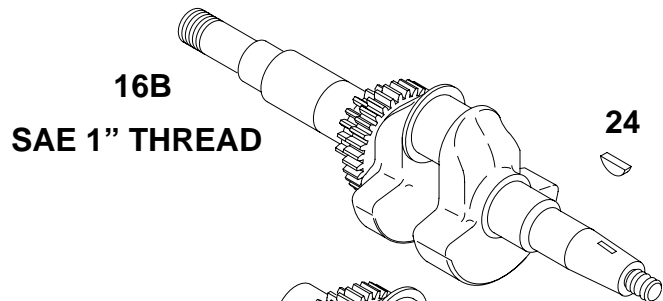

245400 to 245499

REF. NO.	PART NO.	DESCRIPTION	REF. NO.	PART NO.	DESCRIPTION	REF. NO.	PART NO.	DESCRIPTION
16	715342	Crankshaft			715385 Piston Assy. (.020" O.S.)	28	715407	Pin-Piston Standard
16A	715343	Crankshaft				29	715345	Rod-Connecting
16B	715344	Crankshaft	26	715346	Ring Set (Standard)	Note 715366 Rod-Conn. (.020" Undersize)		
16C	715535	Crankshaft				32	710221	Screw-Hex.
24	710037	Key-Flywheel				46	715369	Gear-Cam
25	715364	Piston Assy. (Standard)				718	710547	Pin-Lifter
		Note 715384 Piston Assy. (.010" O.S.)	27	260924	Lock-Piston Pin	1051	710548	Ring-Retaining

★ Included in Gasket Set-Part No. 715383.
△ Included in Valve Overhaul Kit-Part No. 715386.
◆ Included in Carburetor Gasket Set-Part No. 715391.

● Included in Carburetor Kit-Part No. 715387
■ Included in ★, △, ◆, ●.