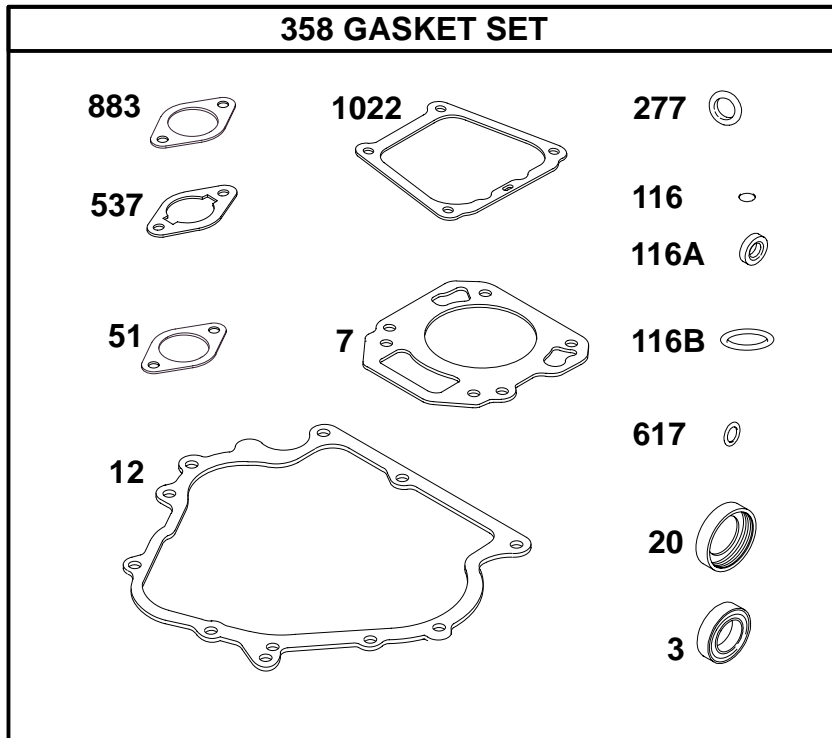

245400 to 245499

REF. NO.	PART NO.	DESCRIPTION	REF. NO.	PART NO.	DESCRIPTION	REF. NO.	PART NO.	DESCRIPTION
3	★291675	Seal-Oil	116A	★710091	Seal-O-Ring	358	715383	Gasket Set
7	△★710539	Gasket-Cylinder Head	116B	★710218	Seal-O-Ring	537	★710557	Gasket-Air Cleaner
12	★710378	Gasket-Crankcase	121	715387	Carburetor Kit	617	★710069	Seal-O-Ring
20	★291675	Seal-Oil	127	●	Plug-Welch (Sold in Kit Only)	634A	●281168	Seal-Choke Shaft
51	■710559	Gasket-Intake	137	●◆281165	Gasket-Float Bowl	868	△710019	Seal-Valve
93	●281346	Bushing-Throttle Shaft	138	●◆281164	Washer	883	△★710250	Gasket-Exhaust
95	●94098	Screw-Round Head	142	●498172	Nozzle-Carburetor	977	715391	Gasket Set-Carb.
104	●231789	Pin-Float Hinge	147	●231983	Jet-Pilot	987	●281166	Seal-Throttle Shaft
105	●231855	Valve-Needle	142	●231983	Jet-Pilot	1022	△★710377	Gasket-Rocker Cover
106	●231854	Seat-Inlet	277	★710004	Washer-Seal	1033	715386	Kit-Valve Overhaul
116	★710055	Seal-O-Ring						

★ Included in Gasket Set-Part No. 715383.
△ Included in Valve Overhaul Kit-Part No. 715386.
◆ Included in Carburetor Gasket Set-Part No. 715391.

● Included in Carburetor Kit-Part No. 715387
■ Included in ★, △, ◆, ●.