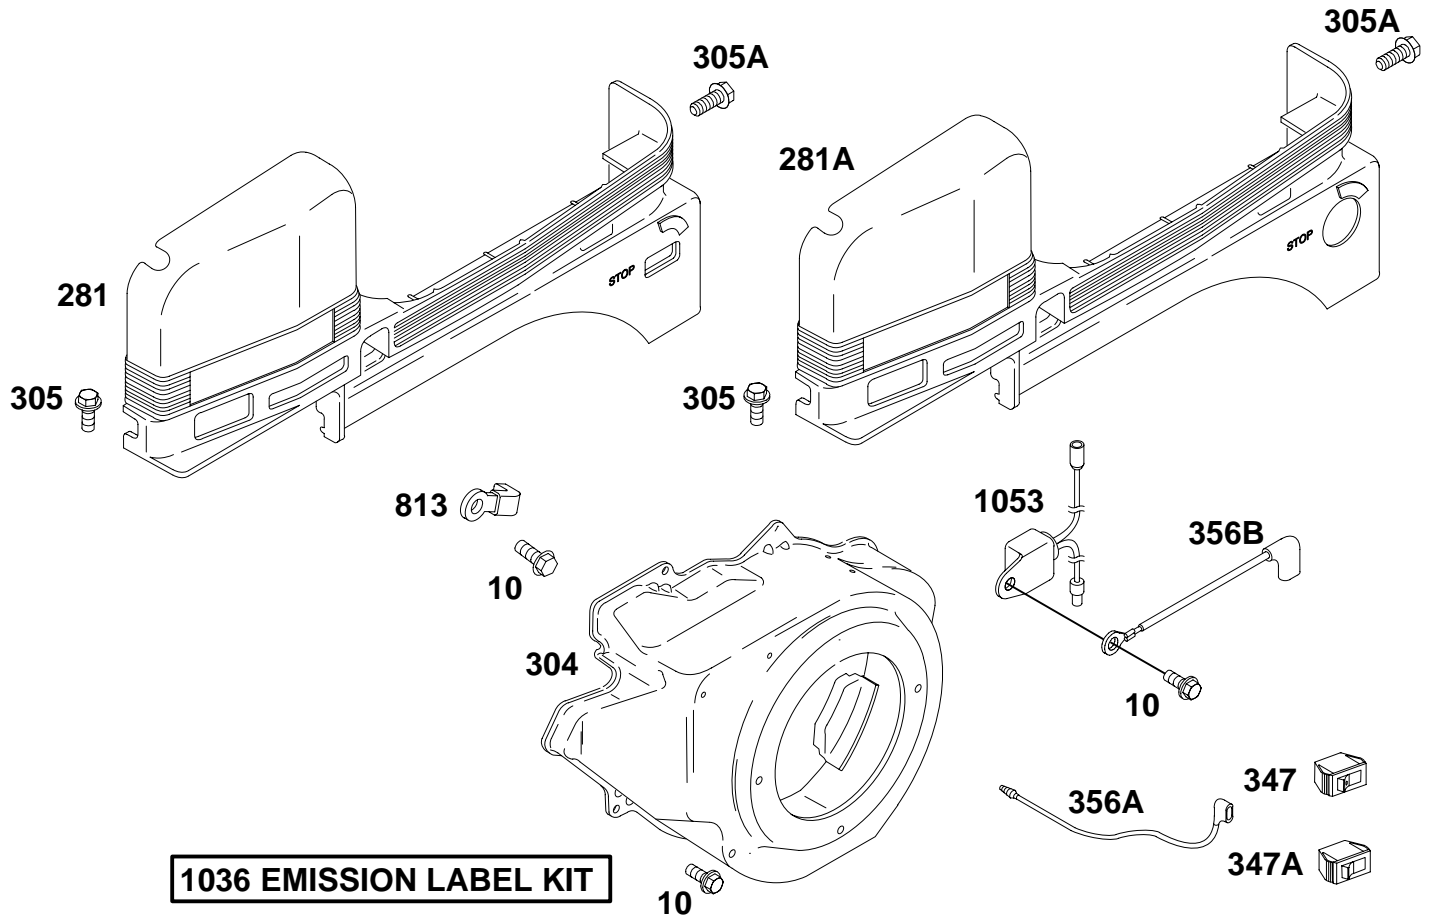

1036 EMISSION LABEL KIT

REF. NO.	PART NO.	DESCRIPTION	REF. NO.	PART NO.	DESCRIPTION	REF. NO.	PART NO.	DESCRIPTION
10	710023	Screw-Hex.				347A	495098	Switch-Rocker (With Lamp)
281	710570	Panel-Control				356A	710087	Wire-Stop
		Note				356B	710120	Wire-Stop
		710571 Panel-Control				813	710083	Clamp
		Used on Type No(s). 0042.				1036	499357	Label Kit-Emission
281A	710577	Panel-Control				1053	710305	Module
		Used on Model Series 245437.	305	710234	Screw-Hex.			
304	710569	Housing-Blower	305A	710095	Screw-Hex.			
			347	493521	Switch-Rocker (Without Lamp)			

★ Included in Gasket Set-Part No. 715383.
△ Included in Valve Overhaul Kit-Part No. 715386.
◆ Included in Carburetor Gasket Set-Part No. 715391.

● Included in Carburetor Kit-Part No. 715387
■ Included in ★, △, ◆, ●.