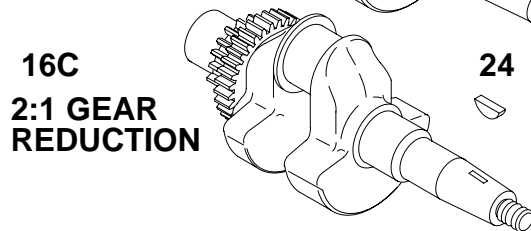

245400 to 245499

REF. NO.	PART NO.	DESCRIPTION	REF. NO.	PART NO.	DESCRIPTION	REF. NO.	PART NO.	DESCRIPTION
16	715342	Crankshaft			715385 Piston Assy. (.020" O.S.)	28	715407	Pin-Piston Standard
16A	715343	Crankshaft				29	715345	Rod-Connecting
16B	715344	Crankshaft	26	715346	Ring Set (Standard)	Note 715366 Rod-Conn. (.020" Undersize)		
16C	715535	Crankshaft				32	710221	Screw-Hex.
24	710037	Key-Flywheel				46	715369	Gear-Cam
25	715364	Piston Assy. (Standard)				718	710547	Pin-Lifter
		Note 715384 Piston Assy. (.010" O.S.)	27	260924	Lock-Piston Pin	1051	710548	Ring-Retaining

★ Included in Gasket Set-Part No. 715383.
△ Included in Valve Overhaul Kit-Part No. 715386.
◆ Included in Carburetor Gasket Set-Part No. 715391.

● Included in Carburetor Kit-Part No. 715387
■ Included in ★, △, ◆, ●.