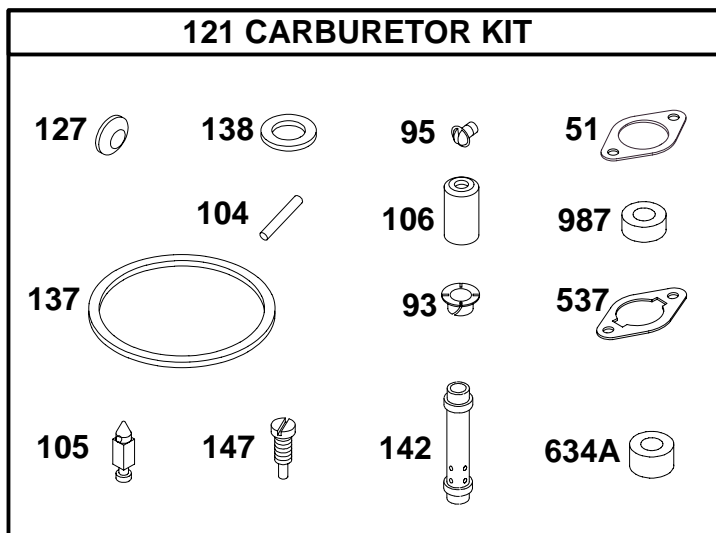

1093-13

Assemblies include all parts shown in frames.

57

245400 to 245499

REF. NO.	PART NO.	DESCRIPTION	REF. NO.	PART NO.	DESCRIPTION	REF. NO.	PART NO.	DESCRIPTION
305B	710348	Screw-Hex.	526	810059	Screw-Hex.	801	715394	Cap-Drive
309	715208	Motor-Starter (Steel Pinion)	544	496816	Armature-Starter	802	715393	Cap-End
310	710589	Screw-Hex.	561	710081	Nut-Hex.	803	496815	Housing-Starter
311	496887	Brush Set	561A	92278	Nut-Hex.	841	393514	Clamp
510	496881	Drive-Starter	605	222934	Bracket-Mounting	920	807829	Solenoid/Starter
			615B	94953	Retainer			

1093-14

Assemblies include all parts shown in frames.

57

245400 to 245499

REF. NO.	PART NO.	DESCRIPTION	REF. NO.	PART NO.	DESCRIPTION	REF. NO.	PART NO.	DESCRIPTION
3	★291675	Seal-Oil	116A	★710091	Seal-O-Ring	358	715383	Gasket Set
7	△★710539	Gasket-Cylinder Head	116B	★710218	Seal-O-Ring	537	★710557	Gasket-Air Cleaner
12	★710378	Gasket-Crankcase	121	715387	Carburetor Kit	617	★710069	Seal-O-Ring
20	★291675	Seal-Oil	127	●	Plug-Welch (Sold in Kit Only)	634A	●281168	Seal-Choke Shaft
51	■710559	Gasket-Intake	137	●◆281165	Gasket-Float Bowl	868	△710019	Seal-Valve
93	●281346	Bushing-Throttle Shaft	138	●◆281164	Washer	883	△★710250	Gasket-Exhaust
95	●94098	Screw-Round Head	142	●498172	Nozzle-Carburetor	977	715391	Gasket Set-Carb.
104	●231789	Pin-Float Hinge	147	●231983	Jet-Pilot	987	●281166	Seal-Throttle Shaft
105	●231855	Valve-Needle	142	●231983	Jet-Pilot	1022	△★710377	Gasket-Rocker Cover
106	●231854	Seat-Inlet	277	★710004	Washer-Seal	1033	715386	Kit-Valve Overhaul
116	★710055	Seal-O-Ring						