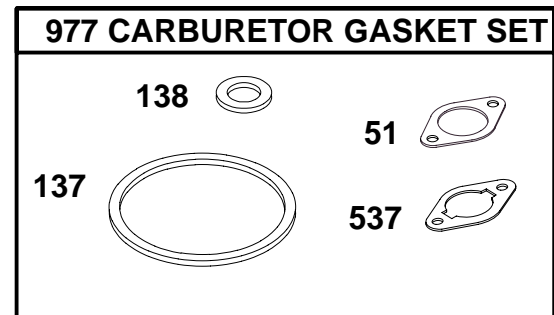

1093-13

Assemblies include all parts shown in frames.

57

245400 to 245499

REF. NO.	PART NO.	DESCRIPTION	REF. NO.	PART NO.	DESCRIPTION	REF. NO.	PART NO.	DESCRIPTION
305B	710348	Screw-Hex.	526	810059	Screw-Hex.	801	715394	Cap-Drive
309	715208	Motor-Starter (Steel Pinion)	544	496816	Armature-Starter	802	715393	Cap-End
310	710589	Screw-Hex.	561	710081	Nut-Hex.	803	496815	Housing-Starter
311	496887	Brush Set	561A	92278	Nut-Hex.	841	393514	Clamp
510	496881	Drive-Starter	605	222934	Bracket-Mounting	920	807829	Solenoid/Starter
			615B	94953	Retainer			

1093-14

Assemblies include all parts shown in frames.

57

245400 to 245499

REF. NO.	PART NO.	DESCRIPTION	REF. NO.	PART NO.	DESCRIPTION	REF. NO.	PART NO.	DESCRIPTION
3	★291675	Seal-Oil	116A	★710091	Seal-O-Ring	358	715383	Gasket Set
7	△★710539	Gasket-Cylinder Head	116B	★710218	Seal-O-Ring	537	★710557	Gasket-Air Cleaner
12	★710378	Gasket-Crankcase	121	715387	Carburetor Kit	617	★710069	Seal-O-Ring
20	★291675	Seal-Oil	127	●	Plug-Welch (Sold in Kit Only)	634A	●281168	Seal-Choke Shaft
51	■710559	Gasket-Intake	137	●◆281165	Gasket-Float Bowl	868	△710019	Seal-Valve
93	●281346	Bushing-Throttle Shaft	138	●◆281164	Washer	883	△★710250	Gasket-Exhaust
95	●94098	Screw-Round Head	142	●498172	Nozzle-Carburetor	977	715391	Gasket Set-Carb.
104	●231789	Pin-Float Hinge	147	●231983	Jet-Pilot	987	●281166	Seal-Throttle Shaft
105	●231855	Valve-Needle	142	●231983	Jet-Pilot	1022	△★710377	Gasket-Rocker Cover
106	●231854	Seat-Inlet	277	★710004	Washer-Seal	1033	715386	Kit-Valve Overhaul
116	★710055	Seal-O-Ring						