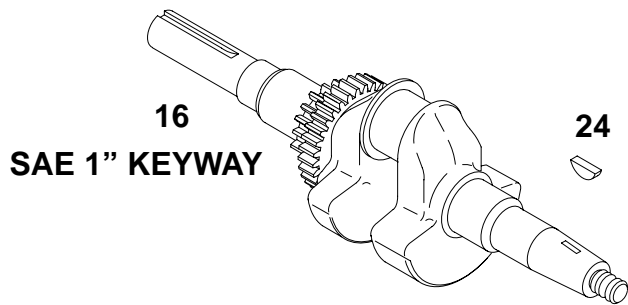

245400 to 245499

REF. NO.	PART NO.	DESCRIPTION	REF. NO.	PART NO.	DESCRIPTION	REF. NO.	PART NO.	DESCRIPTION
16	715342	Crankshaft			715385 Piston Assy. (.020" O.S.)	28	715407	Pin-Piston Standard
16A	715343	Crankshaft				29	715345	Rod-Connecting
16B	715344	Crankshaft	26	715346	Ring Set (Standard)	Note 715366 Rod-Conn. (.020" Undersize)		
16C	715535	Crankshaft				32	710221	Screw-Hex.
24	710037	Key-Flywheel				46	715369	Gear-Cam
25	715364	Piston Assy. (Standard)				718	710547	Pin-Lifter
		Note 715384 Piston Assy. (.010" O.S.)	27	260924	Lock-Piston Pin	1051	710548	Ring-Retaining

★ Included in Gasket Set-Part No. 715383.
△ Included in Valve Overhaul Kit-Part No. 715386.
◆ Included in Carburetor Gasket Set-Part No. 715391.

● Included in Carburetor Kit-Part No. 715387
■ Included in ★, △, ◆, ●.