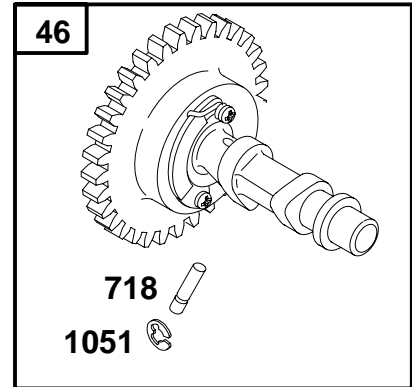

245400 to 245499

REF. NO.	PART NO.	DESCRIPTION	REF. NO.	PART NO.	DESCRIPTION	REF. NO.	PART NO.	DESCRIPTION
5	715375	Head-Cylinder	45	710530	Tappet-Valve	615	710537	Retainer
7	Δ710539	Gasket-Cylinder Head	53	710556	Stud-Standard	868	Δ710019	Seal-Valve
10	710023	Screw-Hex.	53A	710099	Stud (Muffler Mounting)	1022	Δ710377	Gasket-Rocker Cover
13	710204	Screw-Cylinder Head	82	710538	Screw-Hex.	1026	710373	Rod-Push
33	715373	Valve-Exhaust	192	715372	Screw-Valve Adjusting	1029	710534	Arm-Rocker
34	715374	Valve-Intake	383	19374	Wrench-Spark Plug	1030	710533	Shaft-Rocker Arm
35	262811	Spring-Valve	551	715376	Cover-Valve	1060	710535	Spring-Rocker Shaft
40	224641	Retainer-Valve						

245400 to 245499

REF. NO.	PART NO.	DESCRIPTION	REF. NO.	PART NO.	DESCRIPTION	REF. NO.	PART NO.	DESCRIPTION
16	715342	Crankshaft			715385 Piston Assy. (.020" O.S.)	28	715407	Pin-Piston Standard
16A	715343	Crankshaft				29	715345	Rod-Connecting
16B	715344	Crankshaft	26	715346	Ring Set (Standard)	Note 715366 Rod-Conn. (.020" Undersize)		
16C	715535	Crankshaft				32	710221	Screw-Hex.
24	710037	Key-Flywheel				46	715369	Gear-Cam
25	715364	Piston Assy. (Standard)				718	710547	Pin-Lifter
		Note 715384 Piston Assy. (.010" O.S.)	27	260924	Lock-Piston Pin	1051	710548	Ring-Retaining