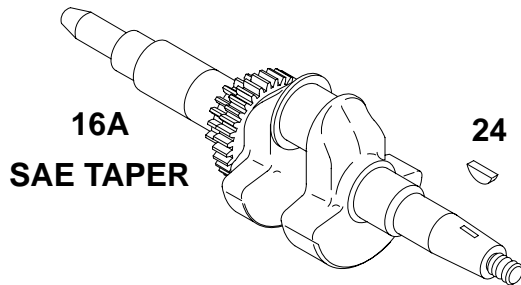

245400 to 245499

REF. NO.	PART NO.	DESCRIPTION	REF. NO.	PART NO.	DESCRIPTION	REF. NO.	PART NO.	DESCRIPTION
16	715342	Crankshaft			715385 Piston Assy. (.020" O.S.)	28	715407	Pin-Piston Standard
16A	715343	Crankshaft				29	715345	Rod-Connecting
16B	715344	Crankshaft	26	715346	Ring Set (Standard)	Note 715366 Rod-Conn. (.020" Undersize)		
16C	715535	Crankshaft				32	710221	Screw-Hex.
24	710037	Key-Flywheel				46	715369	Gear-Cam
25	715364	Piston Assy. (Standard)				718	710547	Pin-Lifter
		Note 715384 Piston Assy. (.010" O.S.)	27	260924	Lock-Piston Pin	1051	710548	Ring-Retaining

★ Included in Gasket Set-Part No. 715383.
△ Included in Valve Overhaul Kit-Part No. 715386.
◆ Included in Carburetor Gasket Set-Part No. 715391.

● Included in Carburetor Kit-Part No. 715387
■ Included in ★, △, ◆, ●.