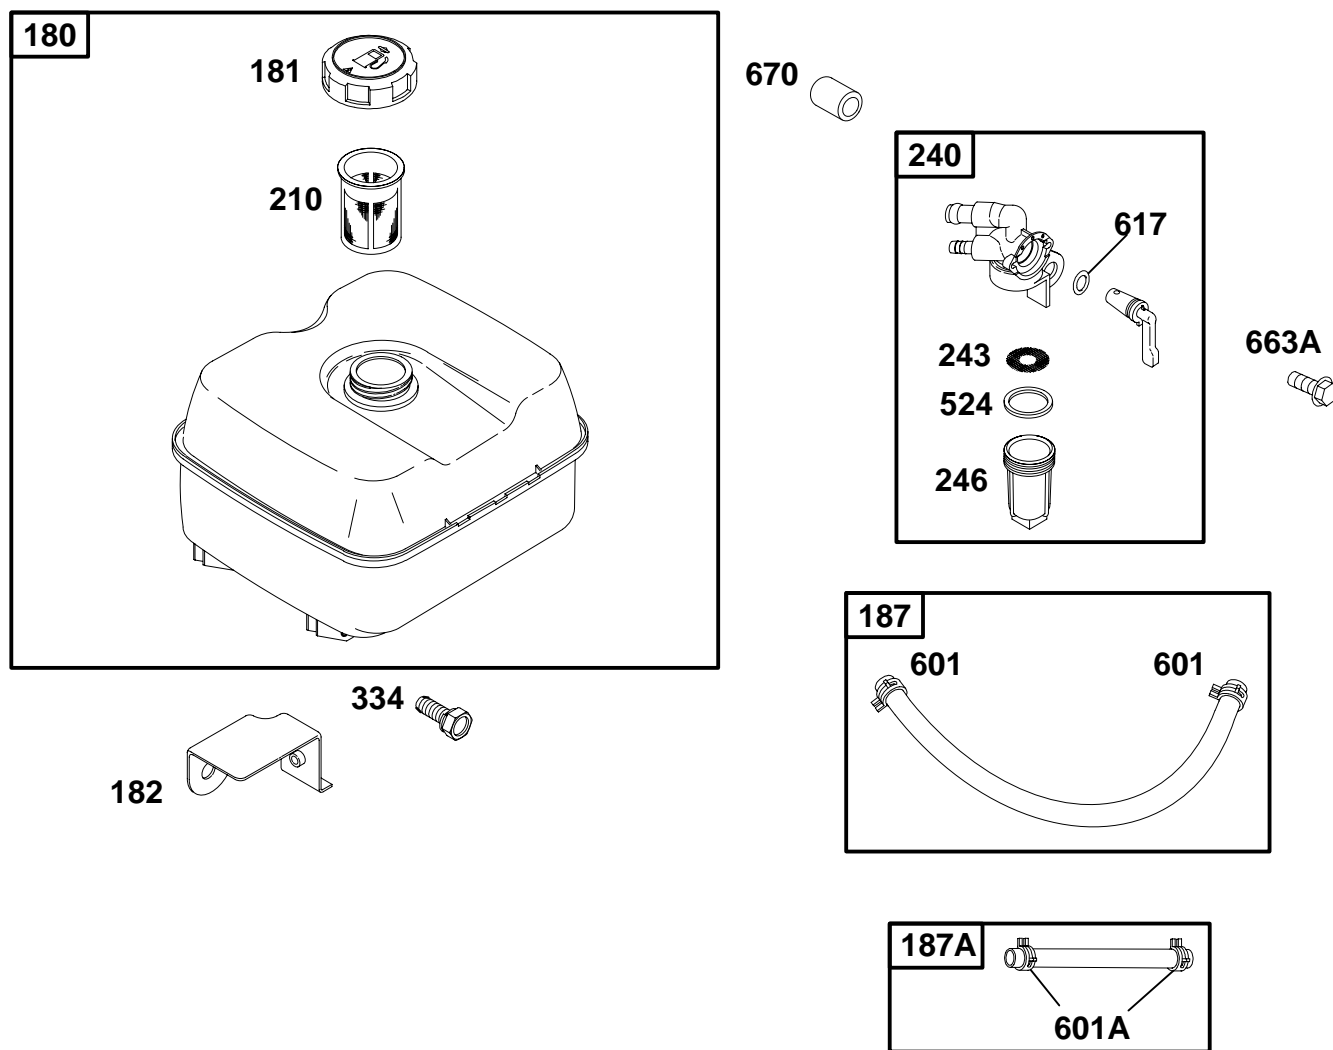

245400 to 245499

REF. NO.	PART NO.	DESCRIPTION	REF. NO.	PART NO.	DESCRIPTION	REF. NO.	PART NO.	DESCRIPTION
180	715211	Tank-Fuel	210	492044	Strainer-Fuel	617	★710069	Seal-O-Ring
181	491367	Cap-Fuel Tank	240	715224	Filter-Fuel	663A	710160	Screw-Hex.
182	710491	Bracket-Fuel Tank	243	710071	Screen-Filter	670	710159	Spacer-Fuel Tank
187	715125	Line-Fuel (Fuel Tank To Filter/Shut Off)	246	710070	Bowl-Filter			
187A	393815	Line-Fuel (Filter/Shut Off To Carburetor)	334	710047	Screw-Hex.			
			524	710072	Seal-O-Ring			
			601	710067	Clamp-Hose			
			601A	93053	Clamp-Hose			