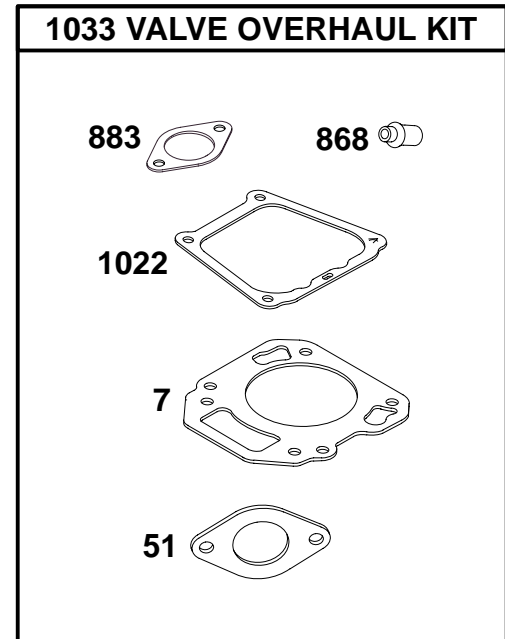

245400 to 245499

REF. NO.	PART NO.	DESCRIPTION	REF. NO.	PART NO.	DESCRIPTION	REF. NO.	PART NO.	DESCRIPTION
3	★291675	Seal-Oil	116A	★710091	Seal-O-Ring	358	715383	Gasket Set
7	△★710539	Gasket-Cylinder Head	116B	★710218	Seal-O-Ring	537	★710557	Gasket-Air Cleaner
12	★710378	Gasket-Crankcase	121	715387	Carburetor Kit	617	★710069	Seal-O-Ring
20	★291675	Seal-Oil	127	●	Plug-Welch (Sold in Kit Only)	634A	●281168	Seal-Choke Shaft
51	■710559	Gasket-Intake	137	●◆281165	Gasket-Float Bowl	868	△710019	Seal-Valve
93	●281346	Bushing-Throttle Shaft	138	●◆281164	Washer	883	△★710250	Gasket-Exhaust
95	●94098	Screw-Round Head	142	●498172	Nozzle-Carburetor	977	715391	Gasket Set-Carb.
104	●231789	Pin-Float Hinge	147	●231983	Jet-Pilot	987	●281166	Seal-Throttle Shaft
105	●231855	Valve-Needle	142	●231983	Jet-Pilot	1022	△★710377	Gasket-Rocker Cover
106	●231854	Seat-Inlet	277	★710004	Washer-Seal	1033	715386	Kit-Valve Overhaul
116	★710055	Seal-O-Ring						

★ Included in Gasket Set-Part No. 715383.
△ Included in Valve Overhaul Kit-Part No. 715386.
◆ Included in Carburetor Gasket Set-Part No. 715391.

● Included in Carburetor Kit-Part No. 715387
■ Included in ★, △, ◆, ●.