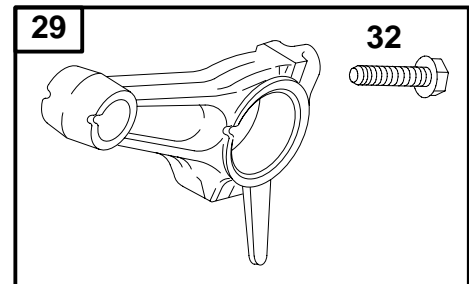

245400 to 245499

REF. NO.	PART NO.	DESCRIPTION	REF. NO.	PART NO.	DESCRIPTION	REF. NO.	PART NO.	DESCRIPTION
16	715342	Crankshaft			715385 Piston Assy. (.020" O.S.)	28	715407	Pin-Piston Standard
16A	715343	Crankshaft				29	715345	Rod-Connecting
16B	715344	Crankshaft	26	715346	Ring Set (Standard)	Note 715366 Rod-Conn. (.020" Undersize)		
16C	715535	Crankshaft				32	710221	Screw-Hex.
24	710037	Key-Flywheel				46	715369	Gear-Cam
25	715364	Piston Assy. (Standard)				718	710547	Pin-Lifter
		Note 715384 Piston Assy. (.010" O.S.)	27	260924	Lock-Piston Pin	1051	710548	Ring-Retaining

★ Included in Gasket Set-Part No. 715383.
△ Included in Valve Overhaul Kit-Part No. 715386.
◆ Included in Carburetor Gasket Set-Part No. 715391.

● Included in Carburetor Kit-Part No. 715387
■ Included in ★, △, ◆, ●.