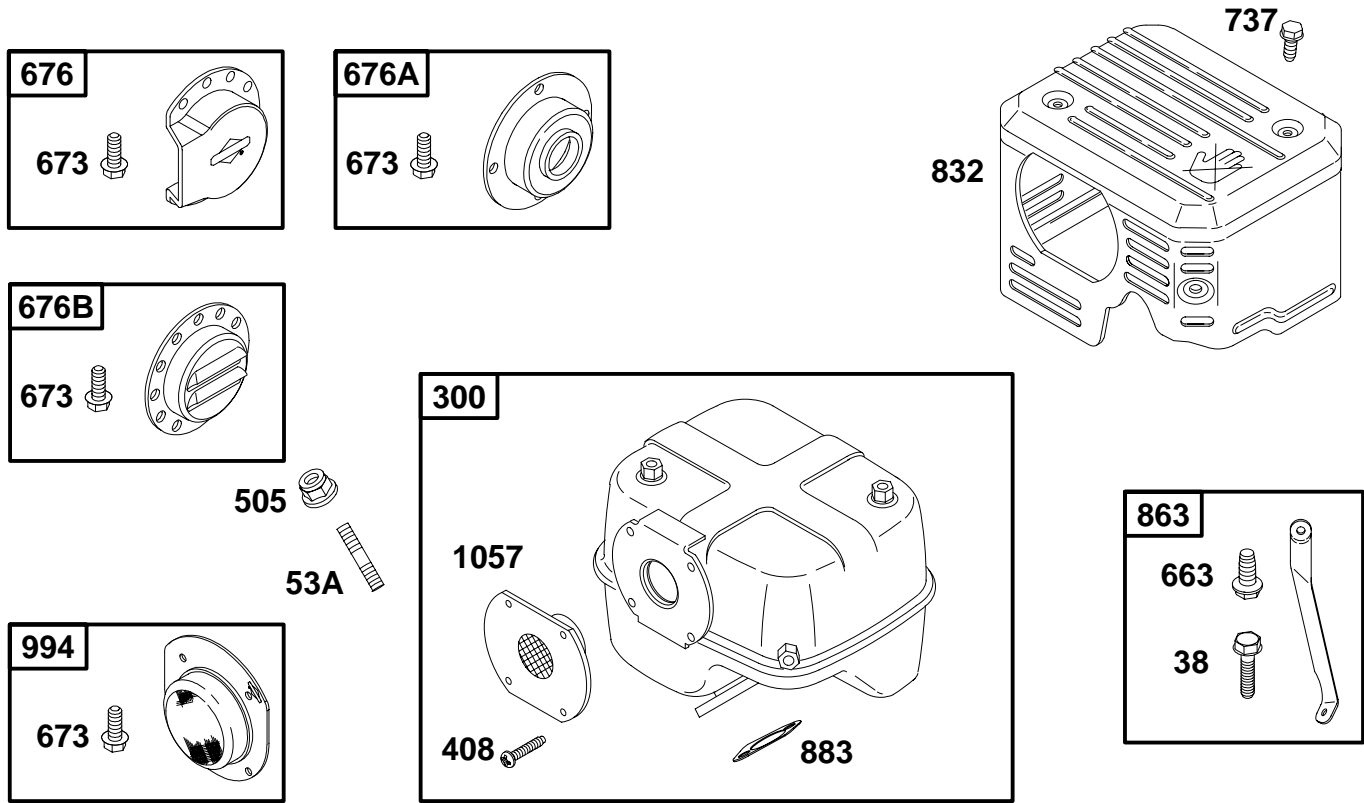

245400 to 245499

REF. NO.	PART NO.	DESCRIPTION	REF. NO.	PART NO.	DESCRIPTION	REF. NO.	PART NO.	DESCRIPTION
38	710248	Screw-Hex.	663	710057	Screw-Hex.	832	710586	Guard-Muffler
53A	710099	Stud (Muffler Mounting)	673	93705	Screw-Hex.	863	715422	Bracket-Muffler
300	715424	Muffler-Exhaust	676	393761	Deflector-Muffler	883	Δ710250	Gasket-Exhaust
408	710307	Screw-Phillips	676A	396903	Deflector-Muffler	994	392390	Arrester-Spark
505	710090	Nut-Hex.	676B	397630	Deflector-Muffler	1057	710585	Screen-Outlet
			737	710074	Screw-Hex.			

★ Included in Gasket Set-Part No. 715383.
Δ Included in Valve Overhaul Kit-Part No. 715386.
◆ Included in Carburetor Gasket Set-Part No. 715391.

● Included in Carburetor Kit-Part No. 715387
■ Included in ★, Δ, ◆, ●.