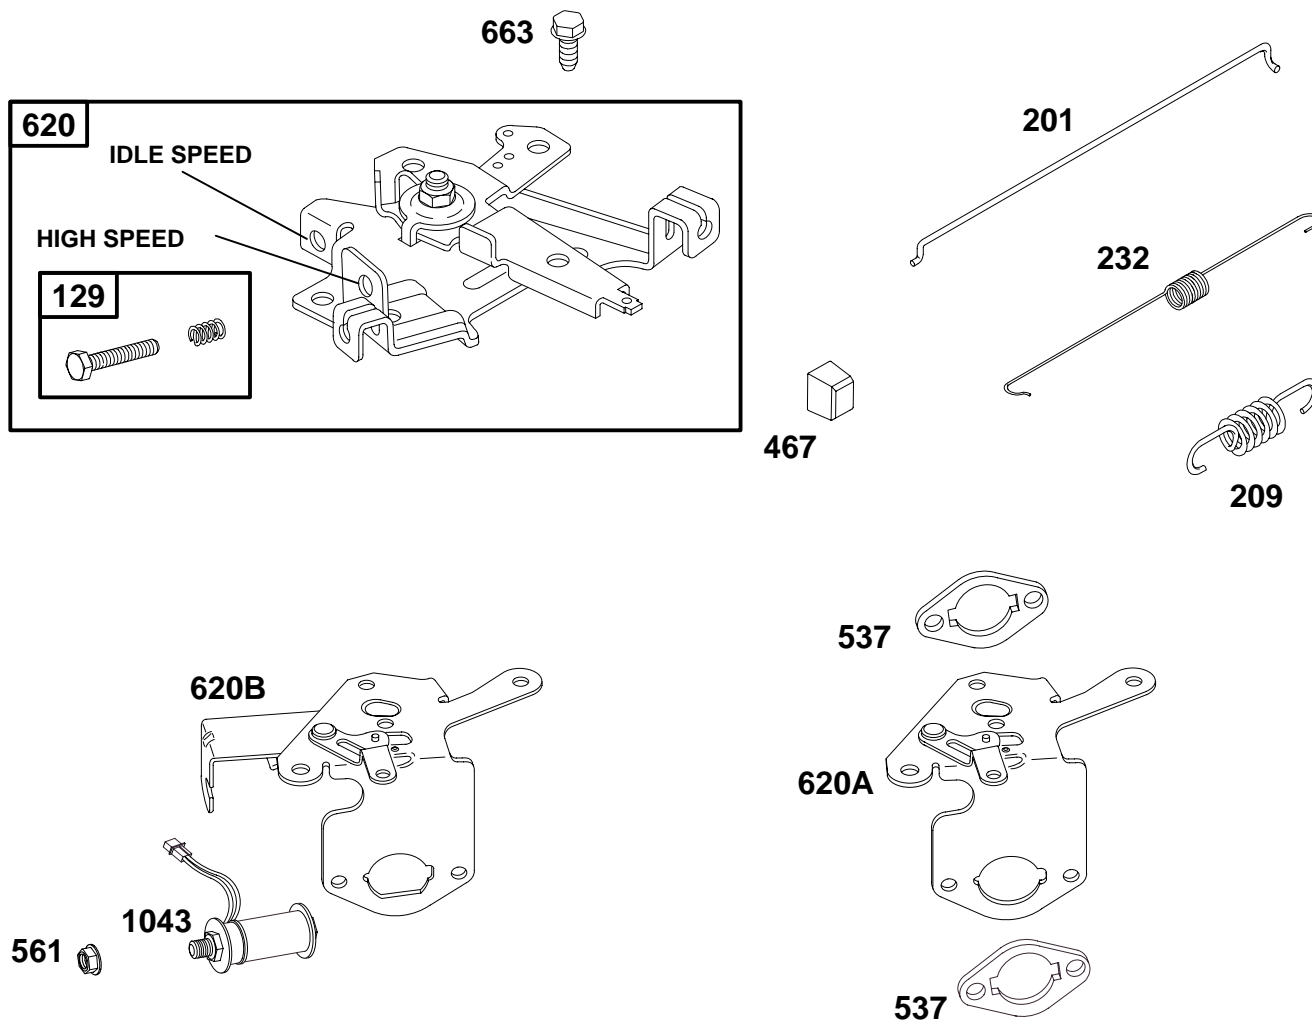

245400 to 245499

REF. NO.	PART NO.	DESCRIPTION	REF. NO.	PART NO.	DESCRIPTION	REF. NO.	PART NO.	DESCRIPTION
129	715024	Screw—Governor Speed (Idle & High Speed Adjust.) Note — 715170 Screw—Gov. Speed (Idle & High Speed Adjust.) Used on Type No(s). 0042, 0071, 0074, 0080, 0083, 0090.	209	710706	Spring—Governor Note — 710565 Spring—Governor Used on Type No(s). 0080, 0083, 0090. 710655 Spring—Governor Used on Type No(s). 0042, 0071, 0074.	561	710081	Nut—Hex.
201	710562	Link	232	710563	Spring—Link	620	715025	Bracket—Control Note — 715046 Bracket—Control Used on Type No(s). 0042, 0071, 0074, 0080, 0083, 0090.
			467	280715	Knob—Control	620A	715347	Bracket—Control
			537	710557	Gasket—Air Cleaner	620B	715348	Bracket—Control
						663	710057	Screw—Hex.
						1043	494232	Magnet—Electro

★ Included in Gasket Set—Part No. 715383.
△ Included in Valve Overhaul Kit—Part No. 715386.
◆ Included in Carburetor Gasket Set—Part No. 715391.

● Included in Carburetor Kit—Part No. 715387
■ Included in ★, △, ◆, ●.