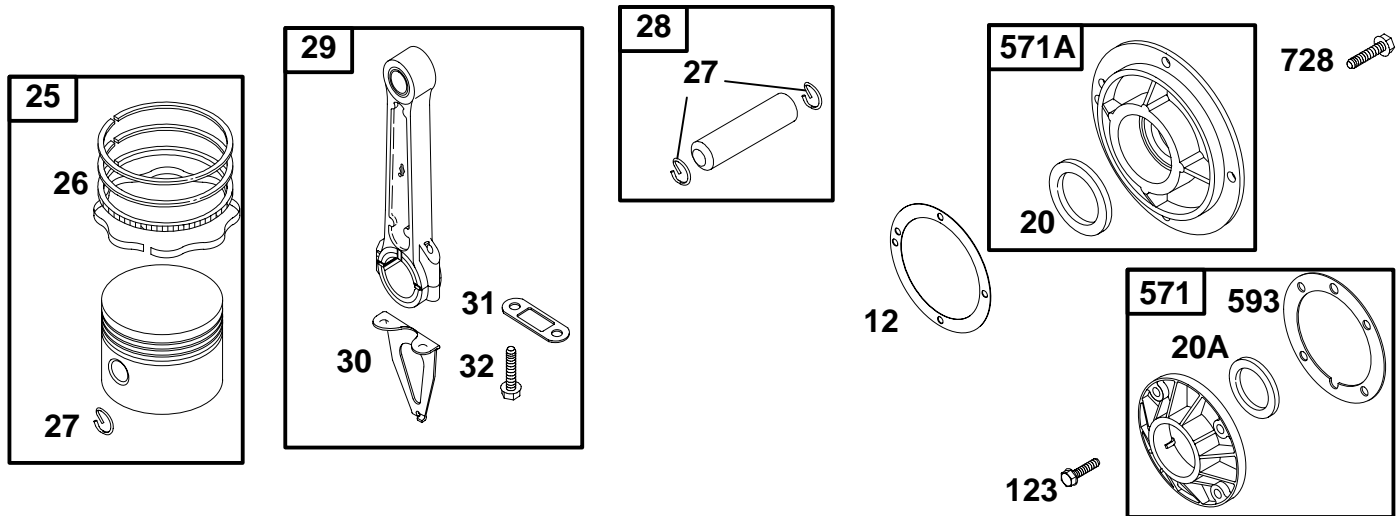

233400 to 233499

REF. NO.	PART NO.	DESCRIPTION	REF. NO.	PART NO.	DESCRIPTION	REF. NO.	PART NO.	DESCRIPTION
12	★270789	Gasket-Bearing Support	27	68546	Lock-Piston Pin	571A	291665	Support-Bearing (Ball Bearing)
20	★291675	Seal-Oil	28	298401	Pin-Piston (Standard)			Note
20A	★391086	Seal-Oil			Note			291283 Support-Bearing (Plain Bearing)
25	294676	Piston Assembly (Standard)			294681 Pin-Piston (.005" O.S.)			Used on Type No(s). 1143.
		Note	29	298400	Rod-Connecting (Standard)			291710 Support-Bearing (Ball Bearing)
		294677 Piston Assy. (.010" O.S.)			Note			Used on Type No(s). 0631, 0634, 0638, 0651, 1136, 1144, 1145, 1146, 1153, 1155.
		294678 Piston Assy. (.020" O.S.)	30	220805	Dipper-Conn. Rod	593	★27349	Gasket-Bearing Support (.020" Thick)
		294679 Piston Assy. (.030" O.S.)	31	22946	Lock-Rod Screw			Note
26	292100	Ring Set (Standard)	32	230557	Screw-Conn. Rod			★27374 Gasket-Bearing Support (.005" Thick)
		Note	123	93415	Screw-Hex.			★27375 Gasket-Bearing Support (.009" Thick)
		298746 Ring Set (Chrome Standard)	571	291672	Support-Bearing			
		292101 Ring Set (.010" O.S.)			Note			291662 Support-Bearing
		292102 Ring Set (.020" O.S.)			Used on Type No(s). 1143.			728 94627 Screw-Hex.
		292103 Ring Set (.030" O.S.)						

★ Included in Gasket Set-See Ref. No. 291728.

● Included in Carburetor Kit-Part No. 395670.