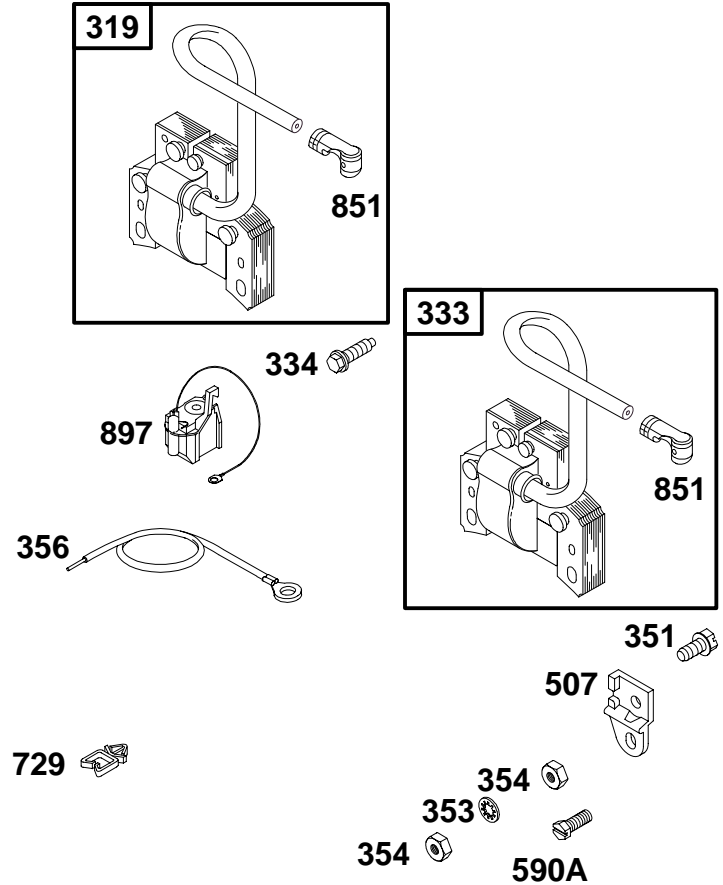

REF. NO.	PART NO.	DESCRIPTION	REF. NO.	PART NO.	DESCRIPTION	REF. NO.	PART NO.	DESCRIPTION
319	395326	Armature-Magneto (MAGNETRON® Ignition) (Without Module)	346	93400	Screw-Slotted	521	291508	Shielding-Cable
333	398811	Armature-Magneto	351	93064	Screw-Hex.	590A	93226	Screw-Slotted Hex.
334	94731	Screw-Hex.	353	92791	Washer-Lock	639	★270176	Gasket-Breaker Box
339	298185	Breaker-Ignition	354	90576	Nut-Hex.	654	230783	Nut-Lock
340	26018	Spring-Breaker Arm	356	398808	Wire-Stop	729	280590	Clip-Wire
343	298060	Condenser	451	90364	Washer-Lock	851	493880	Terminal-Cable
345	211327	Cover-Breaker	506	90200	Screw-Slotted	892A	221976	Switch-Stop
			507	280380	Insulator	897	394970	MAGNETRON® Ignition Kit
			507A	66895	Insulator			

★ Included in Gasket Set-See Ref. No. 291728.

● Included in Carburetor Kit-Part No. 395670.