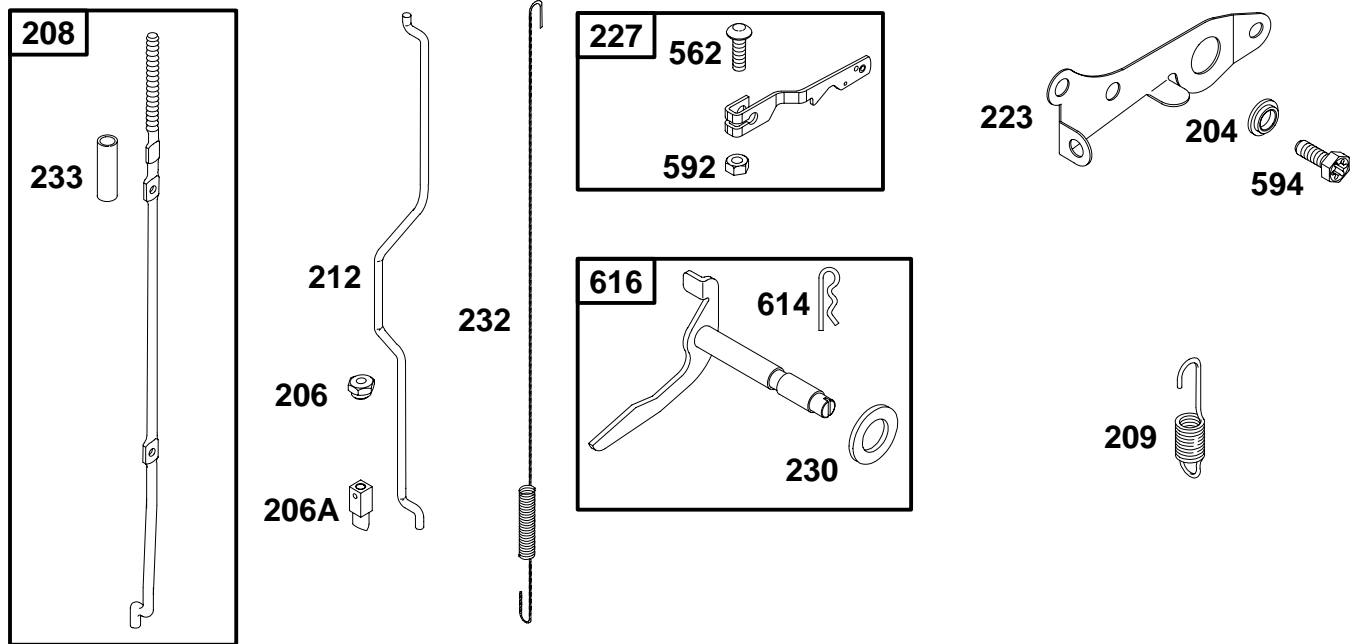

★ Included in Gasket Set-See Ref. No. 291728.

● Included in Carburetor Kit-Part No. 395670.

233400 to 233499

REF. NO.	PART NO.	DESCRIPTION	REF. NO.	PART NO.	DESCRIPTION	REF. NO.	PART NO.	DESCRIPTION
204	23849	Collar-Bell Crank	227	291365	Lever-Governor	230	22826	Washer-Flat
206	93422	Nut-Hex.			Note	232	260584	Spring-Link
206A	21772	Nut-Governor Adjusting			298399 Lever-Gov. Used on Type No(s). 1111, 1133, 1136, 1164, 1170, 2520, 2528, 2561, 2580.	233	93879	Spacer
208	393613	Rod-Gov. Control				562	92613	Bolt-Governor Lever
209	26764	Spring-Governor				592	231082	Nut-Hex.
212	26725	Link-Throttle				594	94905	Screw-Torx® Hex.
223	22814	Crank-Bell (Furnished by Equip. Manufacturer.) Used on Type No(s). 0533, 0640.				614	93306	Pin-Cotter
						616	291364	Crank-Governor