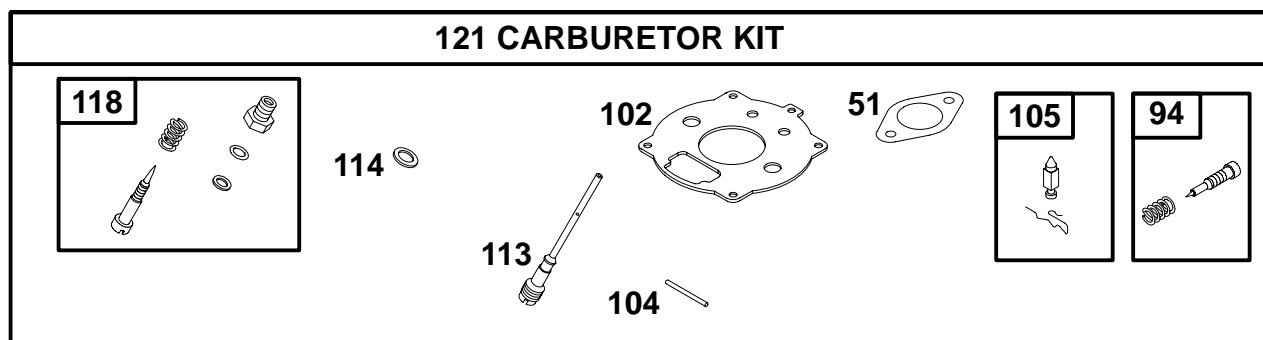

REF. NO.	PART NO.	DESCRIPTION	REF. NO.	PART NO.	DESCRIPTION	REF. NO.	PART NO.	DESCRIPTION
3	★299819	Seal—Oil	104	●230896	Pin—Float Hinge	593	★27349	Gasket—Bearing Support (.020" Thick)
7	★272165	Gasket—Cylinder Head	105	●394681	Valve—Needle	———— Note ———— ★27374 Gasket—Bearing Support (.005" Thick) ★27375 Gasket—Bearing Support		
9	★27803	Gasket—Breather	113	●395208	Nozzle—Carburetor			
12	★270789	Gasket—Cover	114	●68667	Gasket—Nozzle			
20	★291675	Seal—Oil	118	●99525	Valve—High Speed	639	★270176	Gasket—Breaker Box
20A	★391086	Seal—Oil	121	395670	Carburetor Kit	883	★272293	Gasket—Exhaust
51	★●270267	Gasket—Intake	245	★68477	Gasket—Bowl			
51A	★27381	Gasket—Intake	358	291728	Gasket Set			
94	●292681	Valve—Idle Adjustment	569	★27351	Gasket—Base			
102	●27034	Gasket—Carb. Body						

★ Included in Gasket Set—See Ref. No. 291728.

● Included in Carburetor Kit—Part No. 395670.