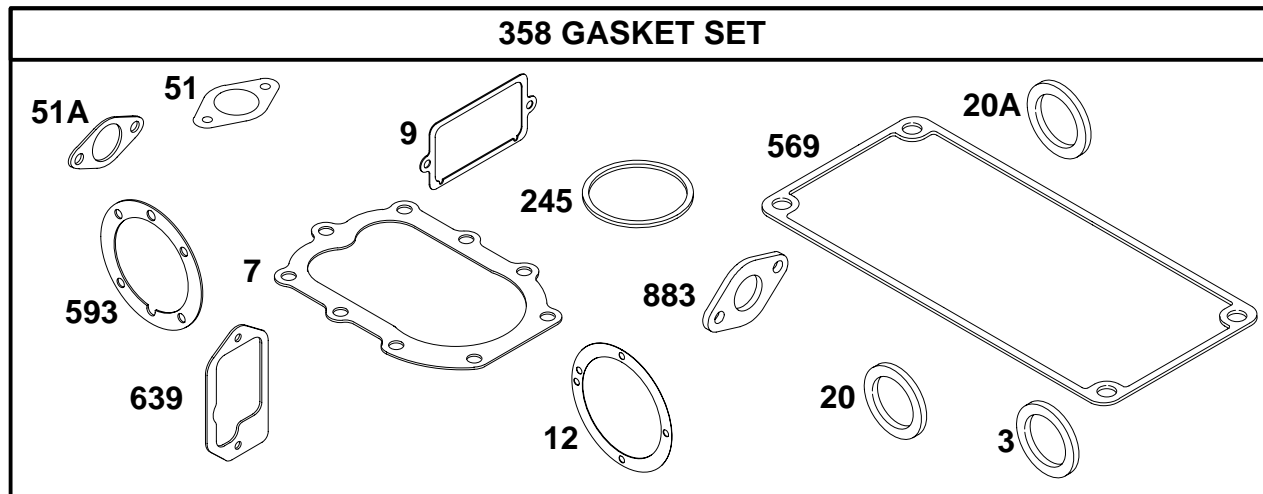

REF. NO.	PART NO.	DESCRIPTION	REF. NO.	PART NO.	DESCRIPTION	REF. NO.	PART NO.	DESCRIPTION
3	★299819	Seal—Oil	104	●230896	Pin—Float Hinge	593	★27349	Gasket—Bearing Support (.020" Thick)
7	★272165	Gasket—Cylinder Head	105	●394681	Valve—Needle	———— Note ———— ★27374 Gasket—Bearing Support (.005" Thick) ★27375 Gasket—Bearing Support		
9	★27803	Gasket—Breather	113	●395208	Nozzle—Carburetor			
12	★270789	Gasket—Cover	114	●68667	Gasket—Nozzle			
20	★291675	Seal—Oil	118	●99525	Valve—High Speed	639	★270176	Gasket—Breaker Box
20A	★391086	Seal—Oil	121	395670	Carburetor Kit	883	★272293	Gasket—Exhaust
51	★●270267	Gasket—Intake	245	★68477	Gasket—Bowl			
51A	★27381	Gasket—Intake	358	291728	Gasket Set			
94	●292681	Valve—Idle Adjustment	569	★27351	Gasket—Base			
102	●27034	Gasket—Carb. Body						

★ Included in Gasket Set—See Ref. No. 291728.

● Included in Carburetor Kit—Part No. 395670.