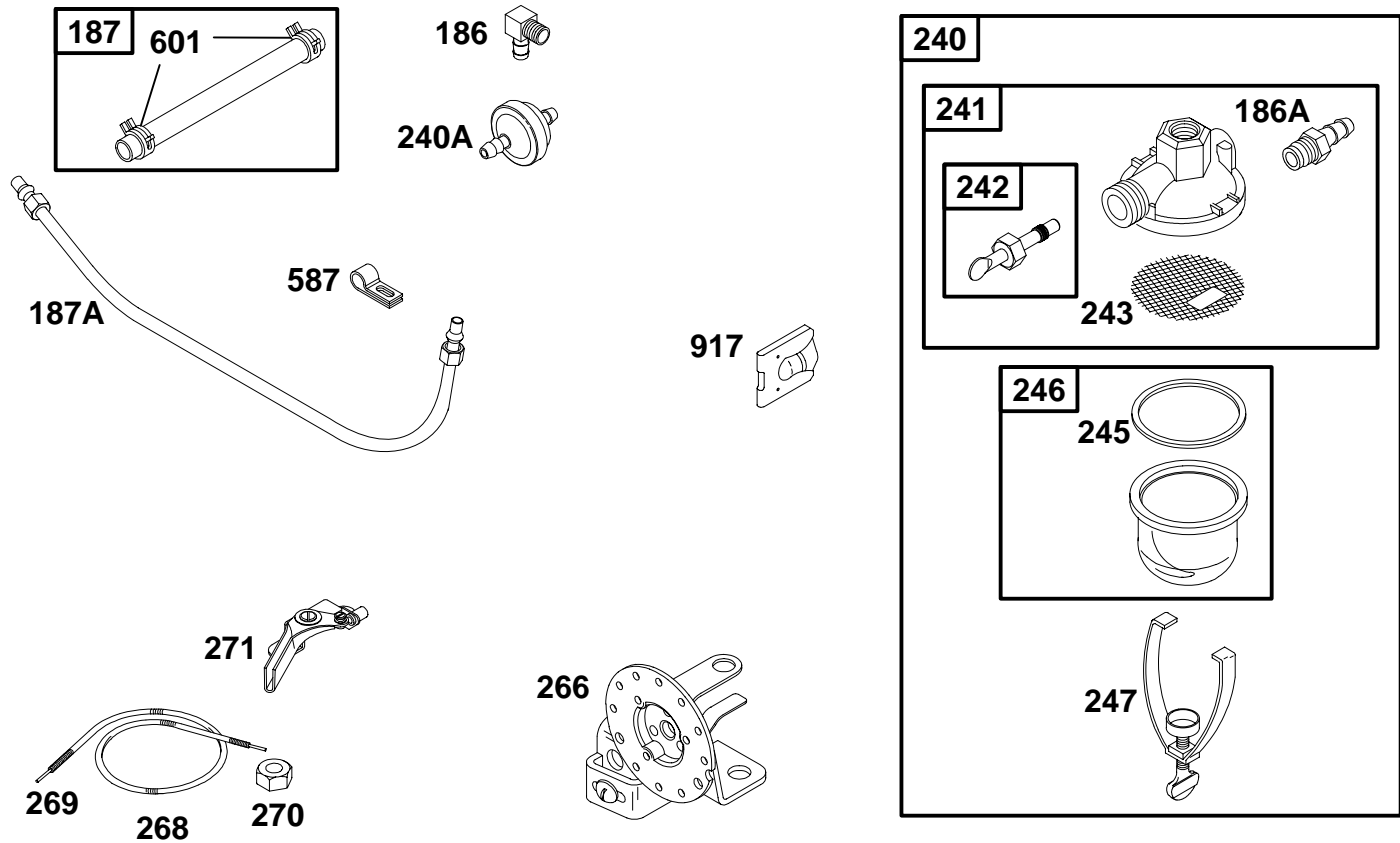

233400 to 233499

REF. NO.	PART NO.	DESCRIPTION	REF. NO.	PART NO.	DESCRIPTION	REF. NO.	PART NO.	DESCRIPTION
186	67218	Connector-Hose (For Flexible Tubing.) ————— Note ————— 63377 Connector-Hose (For Metal Fuel Pipe.)			————— Note ————— 89248 Line-Fuel (Metal, 2 1/4" Long) 92655 Tee/Fuel Pipe Used on Type No(s). 0638, 0643, 0647, 0648, 2027, 2031.			————— Note ————— 99909 Cover-Filter (Used With Metal Fuel Line)
186A	230318	Connector-Hose ————— Note ————— 231238 Connector-Hose (For Metal Fuel Line)			231282 Connector-Hose Used on Type No(s). 0650, 0652, 1131, 1135, 1137, 1146, 1149, 1150, 2527.	242	295913	Valve-Shut-Off
187	296004	Line-Fuel (Cut to Required Length)				243	22547	Screen-Filter
187A	291704	Line-Fuel (Metal 18" Long)	240	393169	Filter-Fuel	245	★68477	Gasket-Bowl
			240A	298090	Filter-Fuel	246	298683	Bowl-Filter
			241	296005	Cover-Filter (Used With Flexible Fuel Line)	247	99665	Yoke-Bowl
						266	494554	Control-Throttle
						268	65616	Casing-Wire (Cut to Required Length)
						269	26633	Wire-Control (Cut to Required Length)
						270	63426	Locknut-Casing
						271	290568	Lever-Control
						587	220162	Clamp-Cable
						601	93053	Clamp-Hose
						917	223271	Handle-Shutoff

★ Included in Gasket Set-See Ref. No. 291728.

● Included in Carburetor Kit-Part No. 395670.