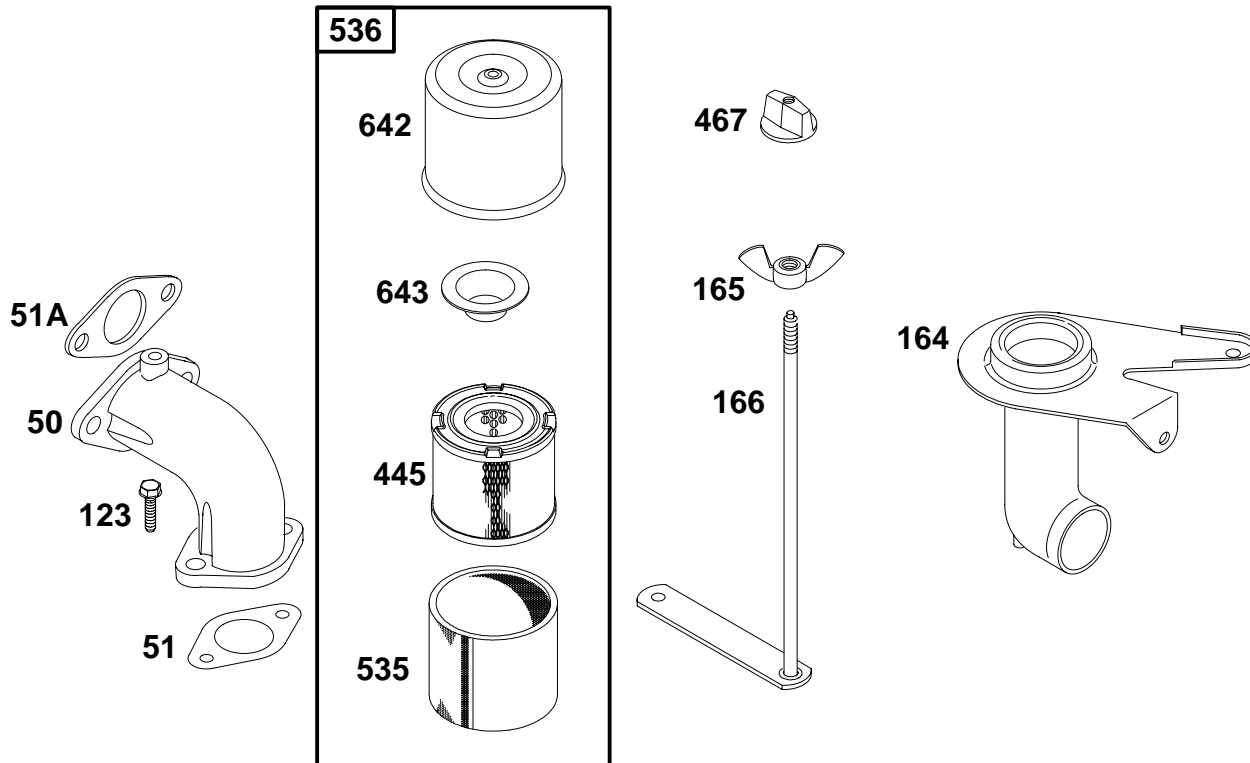

REF. NO.	PART NO.	DESCRIPTION	REF. NO.	PART NO.	DESCRIPTION	REF. NO.	PART NO.	DESCRIPTION	
50	21920	Manifold-Intake	166	394579	Stud-Air Cleaner	642	222271	Cover-Air Cleaner	
51	★●270684	Gasket-Intake			Note			Note	
51A	★27381	Gasket-Intake		295947	Stud-Air Cleaner		497158	Cover-Air Cleaner	
123	93415	Screw-Hex.			Used on Type No(s). 0533.			Used on Type No(s). 0533.	
164	299504	Pipe-Air Cleaner		445	393957	Filter-Air	643	222272	Retainer-Air Filter
		Note		467	493903	Knob-Air Cleaner			Note
		299694 Pipe-Air Cleaner		535	271794	Filter-Precleaner			280002 Retainer-Air Filter
		Used on Type No(s). 0533.		536	391063	Cleaner-Air			Used on Type No(s). 0533.
165	94289	Nut-Wing							

★ Included in Gasket Set-See Ref. No. 291728.

● Included in Carburetor Kit-Part No. 395670.