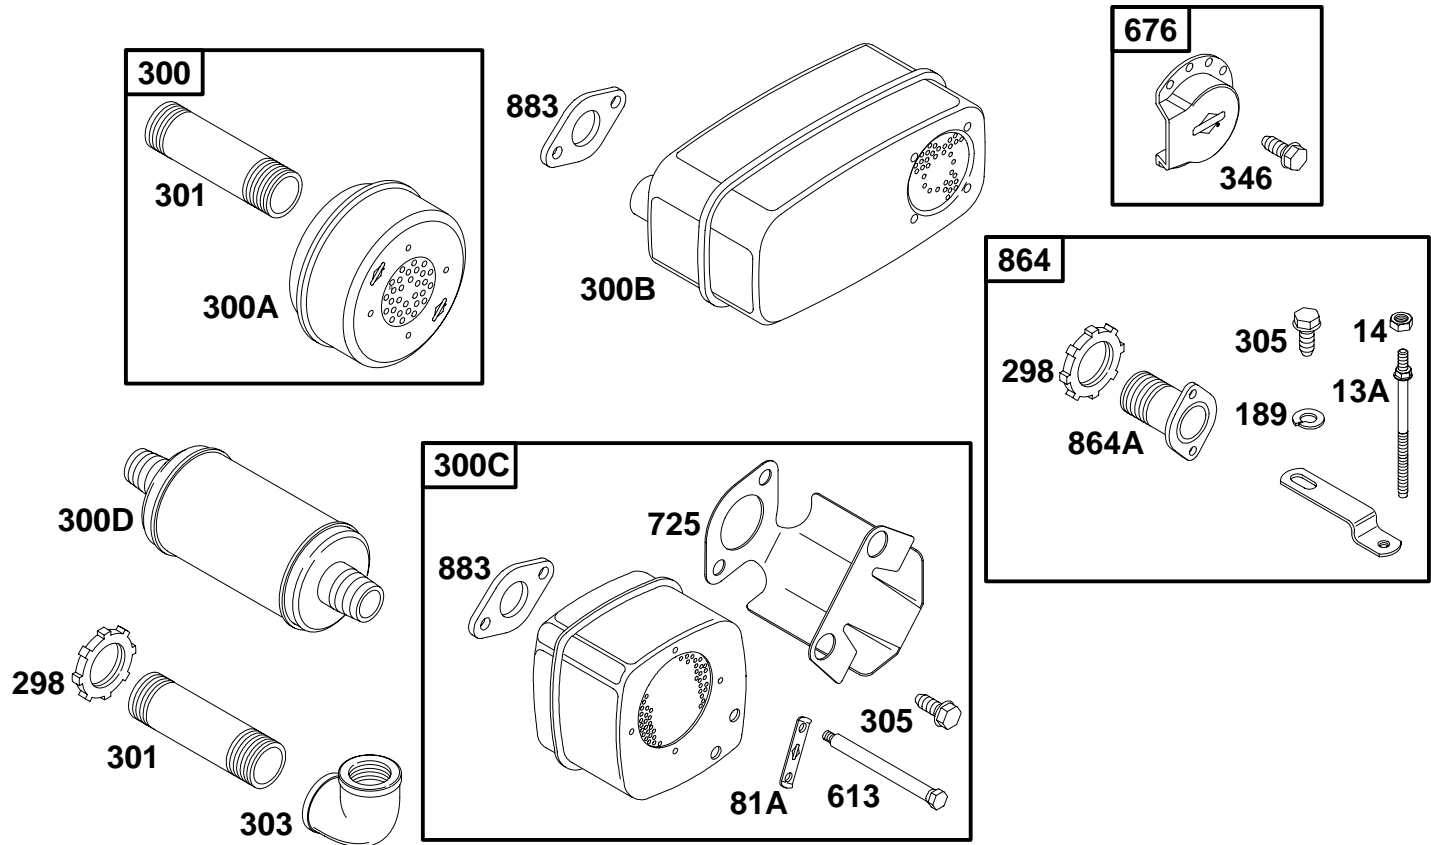

233400 to 233499

REF. NO.	PART NO.	DESCRIPTION	REF. NO.	PART NO.	DESCRIPTION	REF. NO.	PART NO.	DESCRIPTION
13A	94926	Stud-Hex. Drive	303	91308	Elbow-Exhaust Note 91296 Elbow-Exhaust Used on Type No(s). 1152. 91415 Elbow-Exhaust (45° Pipe) Used on Type No(s). 0533, 0640, 1151, 1152.	305	94786	Screw-Hex.
14	94314	Nut-Hex.				346	93705	Screw-Hex.
81A	223016	Lock-Muffler Screw				613	93927	Screw-Shoulder
189	90366	Washer-Lock				676	393761	Deflector-Muffler
298	261564	Locknut-Muffler				725	223023	Shield-Heat
300	299477	Muffler-Exhaust				864	394584	Adapter-Muffler
300A	392989	Muffler-Exhaust				864A	394337	Adapter-Muffler
300B	493963	Muffler-Exhaust (Super Lo-Tone)				883	★272293	Gasket-Exhaust
300C	399635	Muffler-Exhaust						
300D	291519	Muffler-Exhaust						
301	92107	Pipe-Muffler						

★ Included in Gasket Set-See Ref. No. 291728.

● Included in Carburetor Kit-Part No. 395670.