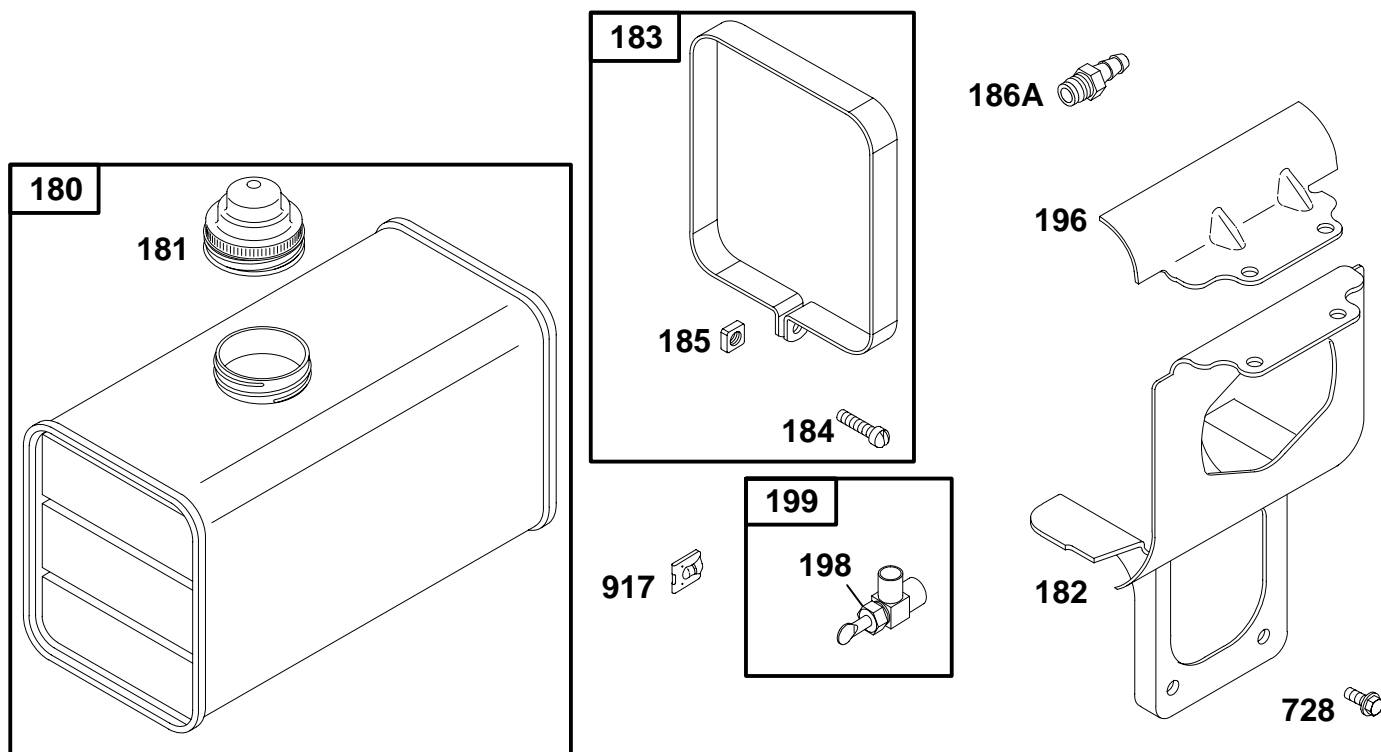

233400 to 233499

REF. NO.	PART NO.	DESCRIPTION	REF. NO.	PART NO.	DESCRIPTION	REF. NO.	PART NO.	DESCRIPTION
180	291488	Tank-Fuel (6 Quart) Note 291513 Tank-Fuel (Gasoline-Kerosene) Used on Type No(s). 0638, 0643, 0647, 0648, 0650, 0652, 1131, 1135, 1137, 1146, 1149, 1150, 2027, 2031, 2527, 2531. 292415 Tank-Fuel (8 Quart) Used on Type No(s). 0533, 0639, 0640, 1134, 1141.	181	392305	Cap-Fuel Tank (Metal)	196	22907	Bracket-Fuel Tank
			182	22813	Bracket-Fuel Tank	198	293934	Screw-Shut-Off
			183	291490	Strap-Fuel Tank	199	297563	Valve-Shut Off
			184	91257	Screw-Slotted	728	94627	Screw-Hex.
			185	90970	Nut-Square	917	223271	Handle-Shut-Off Valve
			186A	230318	Connector-Hose (Used With Flexible Fuel Pipe) Note 231238 Connector-Hose (For Metal Fuel Line)			

★ Included in Gasket Set-See Ref. No. 291728.

● Included in Carburetor Kit-Part No. 395670.