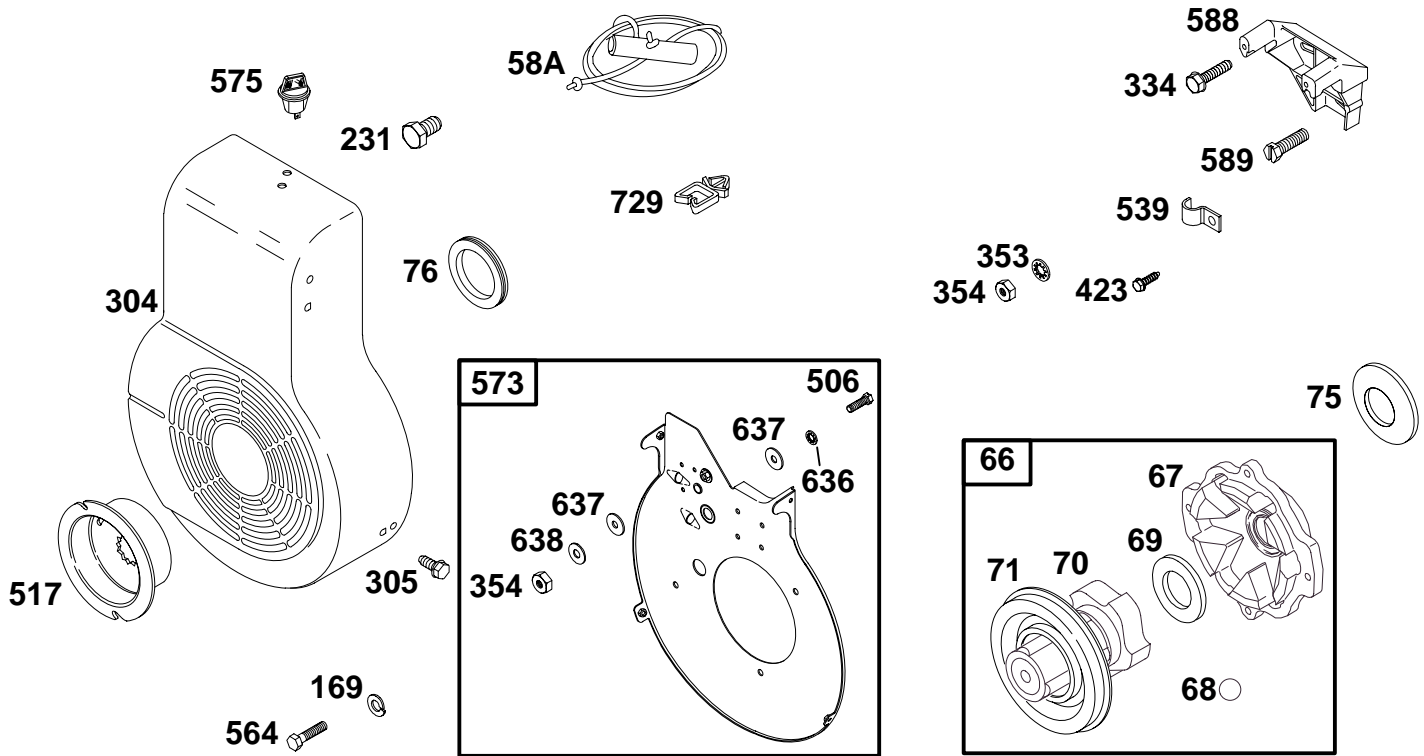

233400 to 233499

REF. NO.	PART NO.	DESCRIPTION	REF. NO.	PART NO.	DESCRIPTION	REF. NO.	PART NO.	DESCRIPTION
37	223264	Guard-Flywheel Used on Type No(s). 1139, 1156, 1162.	304	291407	Housing-Blower Note 294698 Housing-Blower Used on Type No(s). 0533, 1130, 1147. 297766 Housing-Blower Used on Type No(s). 0641, 1142. 392343 Housing-Blower (Low Profile)	353	92791	Washer-Lock
58A	69932	Rope-Starter	305	94786	Screw-Hex.	354	90576	Nut-Hex.
66	393127	Clutch-Starter	334	94731	Screw-Hex.	423	93410	Screw-Hex.
67	261455	Housing-Clutch				506	90072	Screw-Slotted
68	63770	Ball-Clutch				517	22809	Pulley-Rope Starter
69	66718	Washer				539	221340	Clamp-Ignition Cable
70	298799	Ratchet-Clutch				564	92980	Screw-Hex.
71	394506	Cover-Ratchet				573	298159	Plate-Back
75	222511	Washer-Flywheel				575	396691	Switch-Rotary
76	68238	Seal				588	211440	Bracket-Armature
169	90832	Washer-Lock				589	93473	Screw-Hex.
231	93042	Screw-Hex.				636	92864	Washer-Lock
						637	66154	Washer-Fiber
						638	26404	Washer-Flat
						729	280590	Clip-Wire

★ Included in Gasket Set-See Ref. No. 291728.

● Included in Carburetor Kit-Part No. 395670.