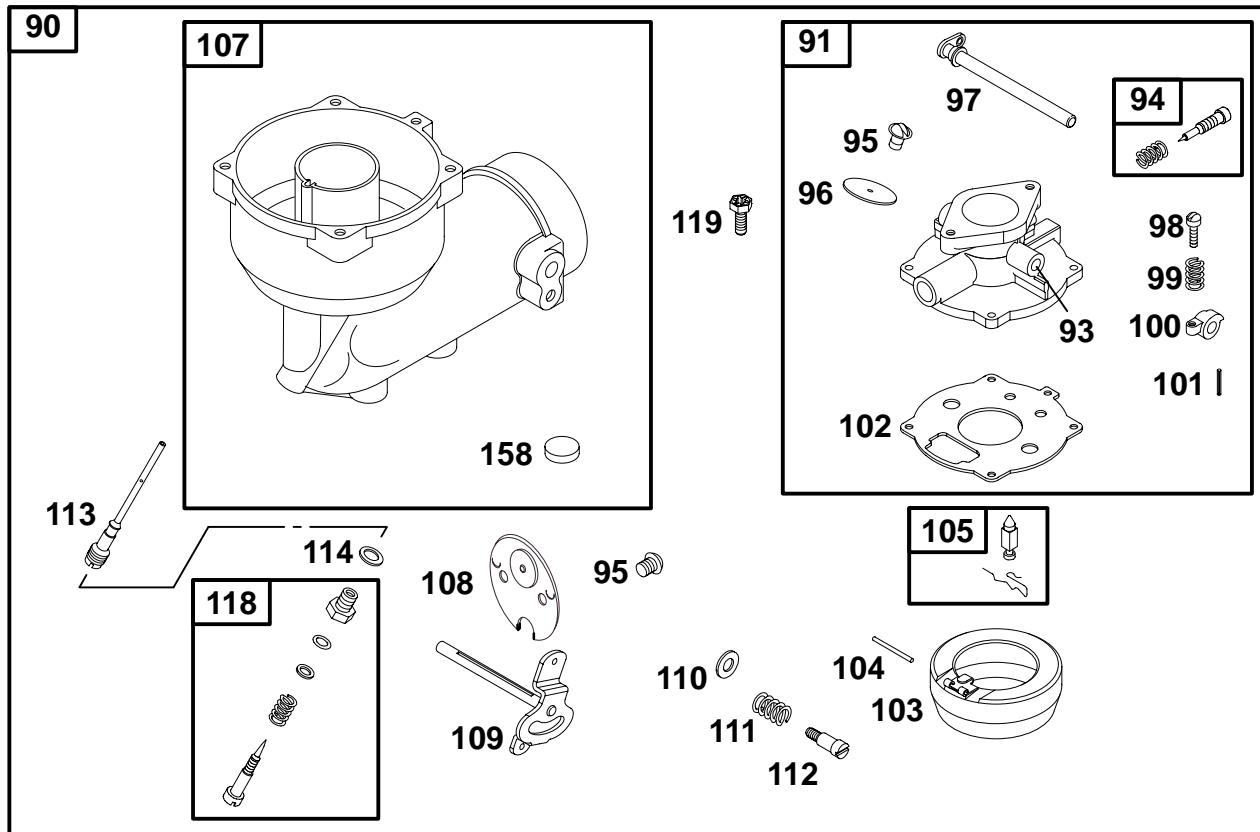

★ Included in Gasket Set-See Ref. No. 291728.

● Included in Carburetor Kit-Part No. 395670.

REF. NO.	PART NO.	DESCRIPTION	REF. NO.	PART NO.	DESCRIPTION	REF. NO.	PART NO.	DESCRIPTION
15	94239	Plug—Oil Drain	568	291404	Base—Engine	569	★27351	Gasket—Base
21	66768	Cap—Oil Fill			Note			Note
525	230472	Pipe—Oil			294751 Base—Engine			27551 Gasket—Base
		Note			Used on Type No(s).			Used on Type No(s).
		230470 Pipe—Oil			0641, 1142.			0640, 2040.
		Used on Type No(s).			298866 Base—Engine	665	298860	Minder—Oil
		1143.			Used on Type No(s).	1054	280275	Tie—Cable
556	94724	Screw—Hex.			0533, 0640.			
558	92268	Washer—Lock						
		(Used Before Code						
		Date 92100500).						

★ Included in Gasket Set—See Ref. No. 291728.

● Included in Carburetor Kit—Part No. 395670.

233400 to 233499

REF. NO.	PART NO.	DESCRIPTION	REF. NO.	PART NO.	DESCRIPTION	REF. NO.	PART NO.	DESCRIPTION
90	293950	Carburetor	99	26157	Spring-Friction	113	●395208	Nozzle-Carburetor
		Note	100	212904	Stop-Throttle	114	●68667	Gasket-Nozzle
	292106	Carburetor	101	93043	Pin-Shaft	118	●99525	Valve-High Speed
		Used on Type No(s).	102	●27034	Gasket-Carb. Body			Note
		0638, 0643, 0647,	103	99333	Float-Carburetor			391213 Valve-High
		0648, 0650, 0652,	104	●230896	Pin-Float Hinge			Speed
		1131, 1135, 1137,	105	●394681	Kit-Needle Seat			Used on Type No(s).
		1146, 1149, 1150,			Note			0638, 0643, 0647,
		2027, 2031, 2527,			394682 Kit-Needle			0648, 0650, 0652,
		2531.			Seat			1131, 1135, 1137,
91	291655	Body Assembly-Upper			(Includes Brass Seat)			1146, 1149, 1150,
93	23108	Bushing-Throttle Shaft	107	89915	Body Assy.-Lower			2027, 2031, 2527,
94	●292681	Valve-Idle Adjustment	108	62872	Valve-Choke			2531.
95	93499	Screw-Choke/Throttle	109	89531	Shaft-Choke	119	94152	Screw-Torx® Hex.
96	223370	Valve-Throttle	110	224026	Washer-Flat	158	27590	Filter-Carburetor
97	291300	Shaft-Throttle	111	26155	Spring-Friction			Drain
98	91920	Screw-Slotted	112	23123	Screw-Shoulder			