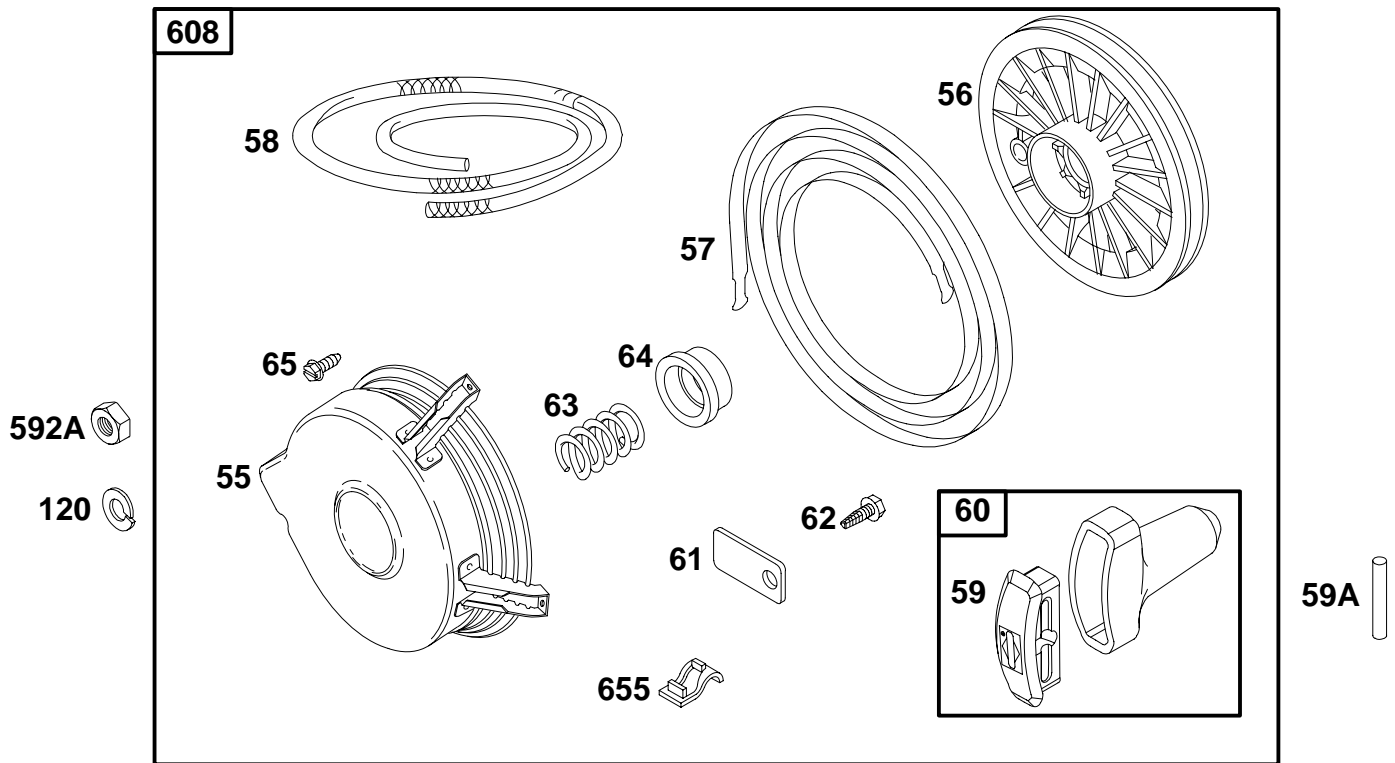

★ Included in Gasket Set-See Ref. No. 291728.

● Included in Carburetor Kit-Part No. 395670.

233400 to 233499

REF. NO.	PART NO.	DESCRIPTION	REF. NO.	PART NO.	DESCRIPTION	REF. NO.	PART NO.	DESCRIPTION
23	395250	Flywheel	73	392349	Screen-Rotating	321	211555	Fan-Booster
		Note	73A	221851	Screen-Rotating	332	230674	Nut-Flywheel
		391116 Flywheel	74	94626	Screw-Phillips	363	19203	Flywheel Puller
		Used on Type No(s). 0652.	85	91386	Screw-Hex.	586	22906	Locknut
		298975 Flywheel	189	90366	Washer-Lock	728	94627	Screw-Hex.
		(Used with Breaker and Condenser.)						

★ Included in Gasket Set-See Ref. No. 291728.

● Included in Carburetor Kit-Part No. 395670.

REF. NO.	PART NO.	DESCRIPTION	REF. NO.	PART NO.	DESCRIPTION	REF. NO.	PART NO.	DESCRIPTION
55	394229	Housing—Rewind Starter	58	66884	Rope—Starter (63" Long) (For Use With Plastic Pulley)	59	490653	Insert—Grip
56	392630	Pulley—Starter (Includes 63" Rope)			(If Longer Rope is Required, Order 66894 and Cut to Required Length)	59A	230228	Pin—Starter Grip
57	490179	Spring—Rewind Starter				60	490652	Grip—Starter Rope
						61	68848	Bumper—Starter Pulley
						62	93254	Screw—Hex.
						63	260414	Spring—Ratchet
						64	231118	Adapter—Spring
						65	94694	Screw—Slotted Hex.
						608	392677	Starter—Rewind
						655	222598	Anchor—Spring