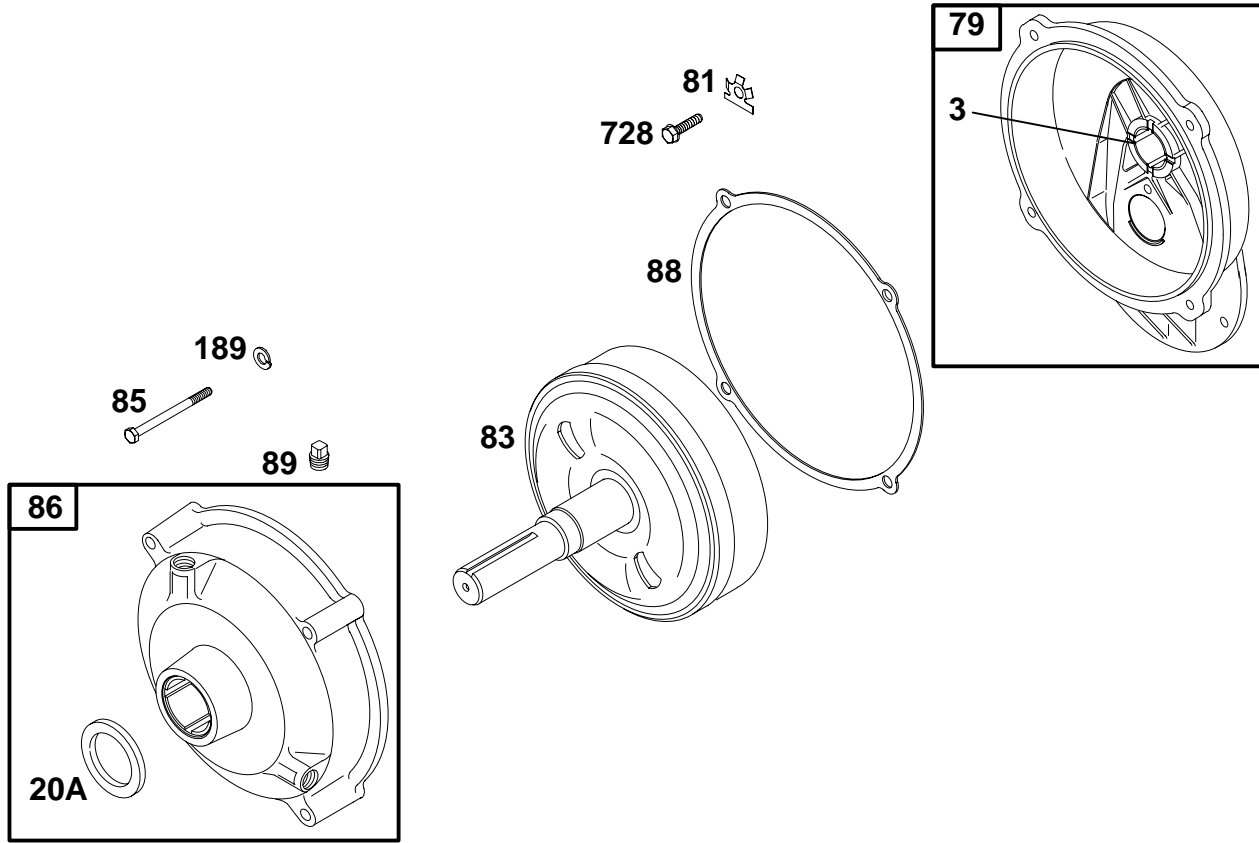

★ Included in Gasket Set-See Ref. No. 291728.

● Included in Carburetor Kit-Part No. 395670.

233400 to 233499

USED BEFORE CODE NO. 81080100.

REF. NO.	PART NO.	DESCRIPTION	REF. NO.	PART NO.	DESCRIPTION	REF. NO.	PART NO.	DESCRIPTION
319	395326	Armature-Magneto (MAGNETRON® Ignition) (Without Module)	346	93400	Screw-Slotted	521	291508	Shielding-Cable
333	398811	Armature-Magneto	351	93064	Screw-Hex.	590A	93226	Screw-Slotted Hex.
334	94731	Screw-Hex.	353	92791	Washer-Lock	639	★270176	Gasket-Breaker Box
339	298185	Breaker-Ignition	354	90576	Nut-Hex.	654	230783	Nut-Lock
340	26018	Spring-Breaker Arm	356	398808	Wire-Stop	729	280590	Clip-Wire
343	298060	Condenser	451	90364	Washer-Lock	851	493880	Terminal-Cable
345	211327	Cover-Breaker	506	90200	Screw-Slotted	892A	221976	Switch-Stop
			507	280380	Insulator	897	394970	MAGNETRON® Ignition Kit
			507A	66895	Insulator			

★ Included in Gasket Set-See Ref. No. 291728.

● Included in Carburetor Kit-Part No. 395670.

233400 to 233499

REF. NO.	PART NO.	DESCRIPTION	REF. NO.	PART NO.	DESCRIPTION	REF. NO.	PART NO.	DESCRIPTION	
3	★299819	Seal—Oil	83	495985	Shaft Assembly—Drive	86	291354	Cover Assembly—Gear	
20A	★391086	Seal—Oil			Note			Note	
79	291357	Case—Reduction Gear		290638	Shaft		290574	Cover	
		Note			Assembly—Drive			Assembly—Gear	
	291712	Case—Reduction Gear			Used on Type No(s).			Used on Type No(s).	
		Used on Type No(s).			2040, 2540.			2040, 2540.	
81	220790	Lock—Screw Head	85	91386	Screw—Hex.	88	27328	Gasket—Cover	
					Note			Note	
				94922	Screw—Hex.		89	91488	Plug—Oil
					Used on Type No(s).		189	90366	Washer—Lock
					2040, 2540.		728	94627	Screw—Hex.