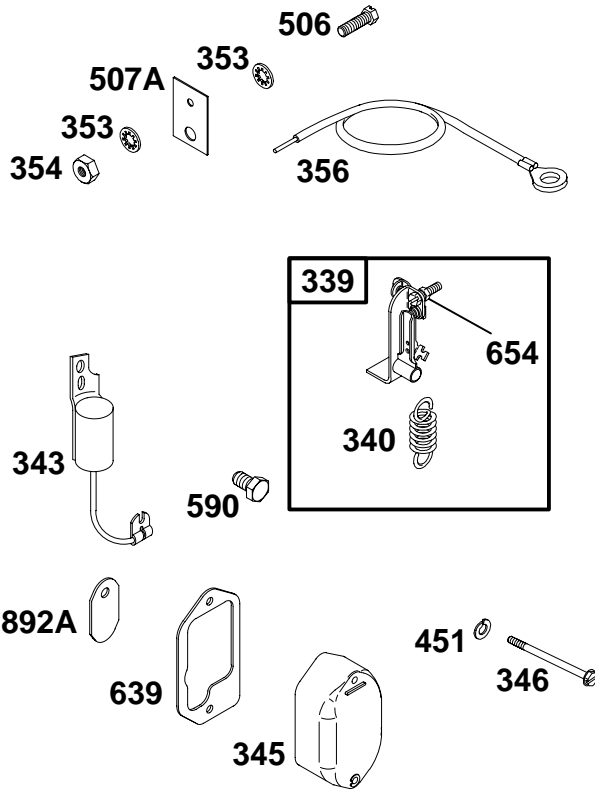

233400 to 233499

USED BEFORE CODE NO. 81080100.