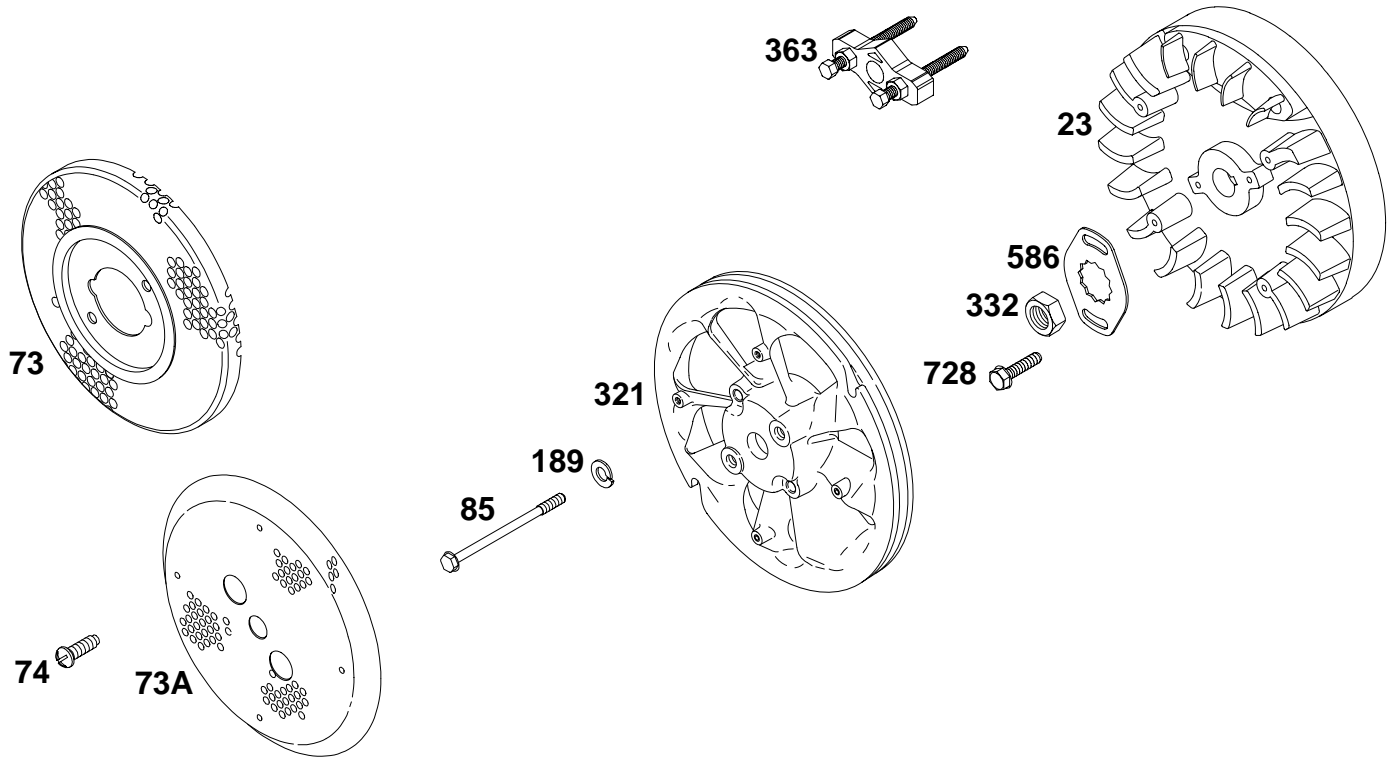

233400 to 233499

REF. NO.	PART NO.	DESCRIPTION	REF. NO.	PART NO.	DESCRIPTION	REF. NO.	PART NO.	DESCRIPTION
23	395250	Flywheel	73	392349	Screen-Rotating	321	211555	Fan-Booster
		Note	73A	221851	Screen-Rotating	332	230674	Nut-Flywheel
		391116 Flywheel	74	94626	Screw-Phillips	363	19203	Flywheel Puller
		Used on Type No(s). 0652.	85	91386	Screw-Hex.	586	22906	Locknut
		298975 Flywheel	189	90366	Washer-Lock	728	94627	Screw-Hex.
		(Used with Breaker and Condenser.)						

★ Included in Gasket Set-See Ref. No. 291728.

● Included in Carburetor Kit-Part No. 395670.