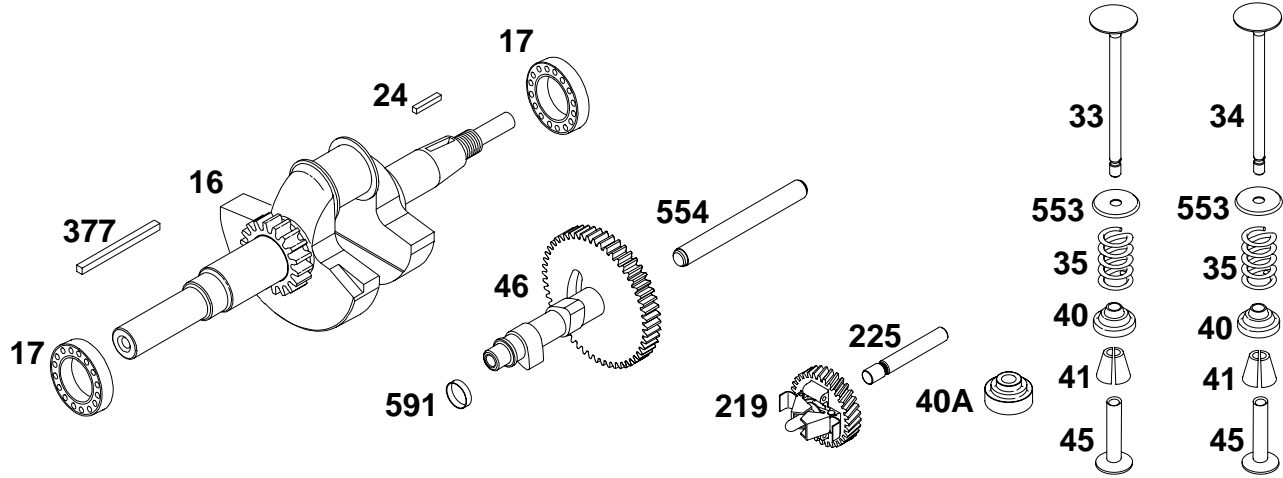

233400 to 233499

REF. NO.	PART NO.	DESCRIPTION	REF. NO.	PART NO.	DESCRIPTION	REF. NO.	PART NO.	DESCRIPTION			
16	260761	Crankshaft Note 260134 Crankshaft Used on Type No(s). 0631. 260760 Crankshaft Used on Type No(s). 0632, 0638, 0650, 0651, 1137, 1138, 1144, 1153, 1155, 2021, 2521. 260762 Crankshaft Used on Type No(s). 0634, 0642, 1136, 2026, 2526. 260763 Crankshaft Used on Type No(s). 0643, 0647, 1146, 1149, 2024, 2524. 260764 Crankshaft Used on Type No(s). 0533, 0616, 0641, 0644, 0646, 1116, 1133, 1142, 1148, 1151, 1156, 2030, 2031, 2530, 2531.									
				260765	Crankshaft Used on Type No(s). 2040, 2540. 260804 Crankshaft Used on Type No(s). 2022, 2522. 260807 Crankshaft Used on Type No(s). 1143. 261422 Crankshaft Used on Type No(s). 1154, 2061, 2561. 261458 Crankshaft Used on Type No(s). 0636, 0640, 0645, 1139, 1141, 1152, 2041, 2541. 261548 Crankshaft Used on Type No(s). 1145. 262029 Crankshaft Used on Type No(s). 1150.						
						17	291667	Bearing-Ball			
						24	222698	Key-Flywheel			
						33	394436	Valve-Exhaust			
						34	394434	Valve-Intake			
						35	65906	Spring-Valve			
						40	292260	Retainer-Valve			
						40A	68293	Retainer-Valve			
						41	494553	Keeper-Valve			
						45	26670	Tappet-Valve			
						46	211335	Gear-Cam			
						219	393720	Gear-Governor			
						225	393467	Shaft-Governor Gear			
						377	91540	Key-Drive Pulley			
						553	62222	Seat-Valve Spring			
						554	66203	Shaft-Cam Gear			
						591	65932	Plug-Camshaft			

★ Included in Gasket Set-See Ref. No. 291728.

● Included in Carburetor Kit-Part No. 395670.