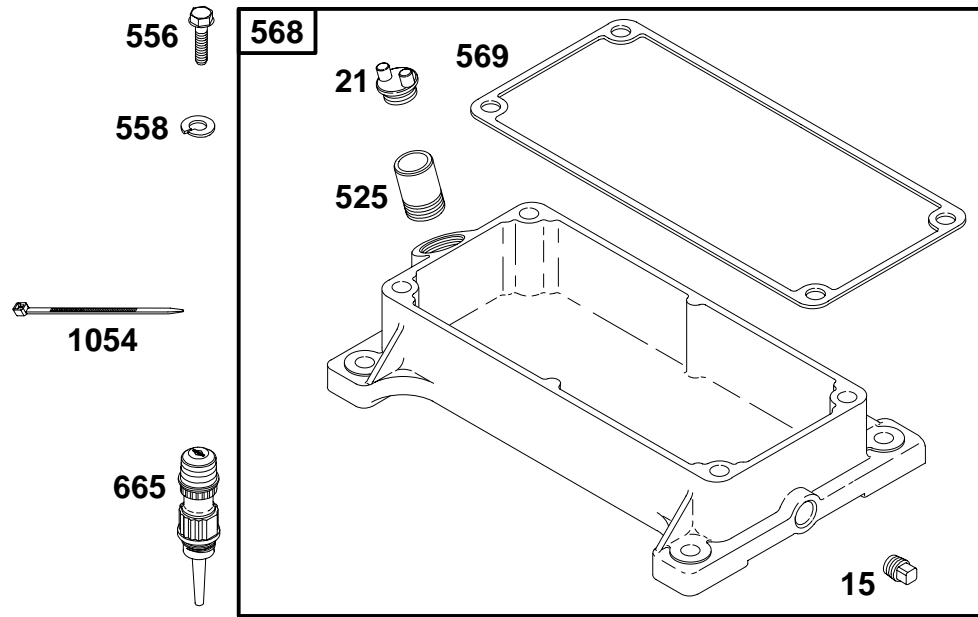

REF. NO.	PART NO.	DESCRIPTION	REF. NO.	PART NO.	DESCRIPTION	REF. NO.	PART NO.	DESCRIPTION
15	94239	Plug—Oil Drain	568	291404	Base—Engine	569	★27351	Gasket—Base
21	66768	Cap—Oil Fill			Note			Note
525	230472	Pipe—Oil			294751 Base—Engine			27551 Gasket—Base
		Note			Used on Type No(s).			Used on Type No(s).
		230470 Pipe—Oil			0641, 1142.			0640, 2040.
		Used on Type No(s).			298866 Base—Engine	665	298860	Minder—Oil
		1143.			Used on Type No(s).	1054	280275	Tie—Cable
556	94724	Screw—Hex.			0533, 0640.			
558	92268	Washer—Lock						
		(Used Before Code						
		Date 92100500).						

★ Included in Gasket Set—See Ref. No. 291728.

● Included in Carburetor Kit—Part No. 395670.