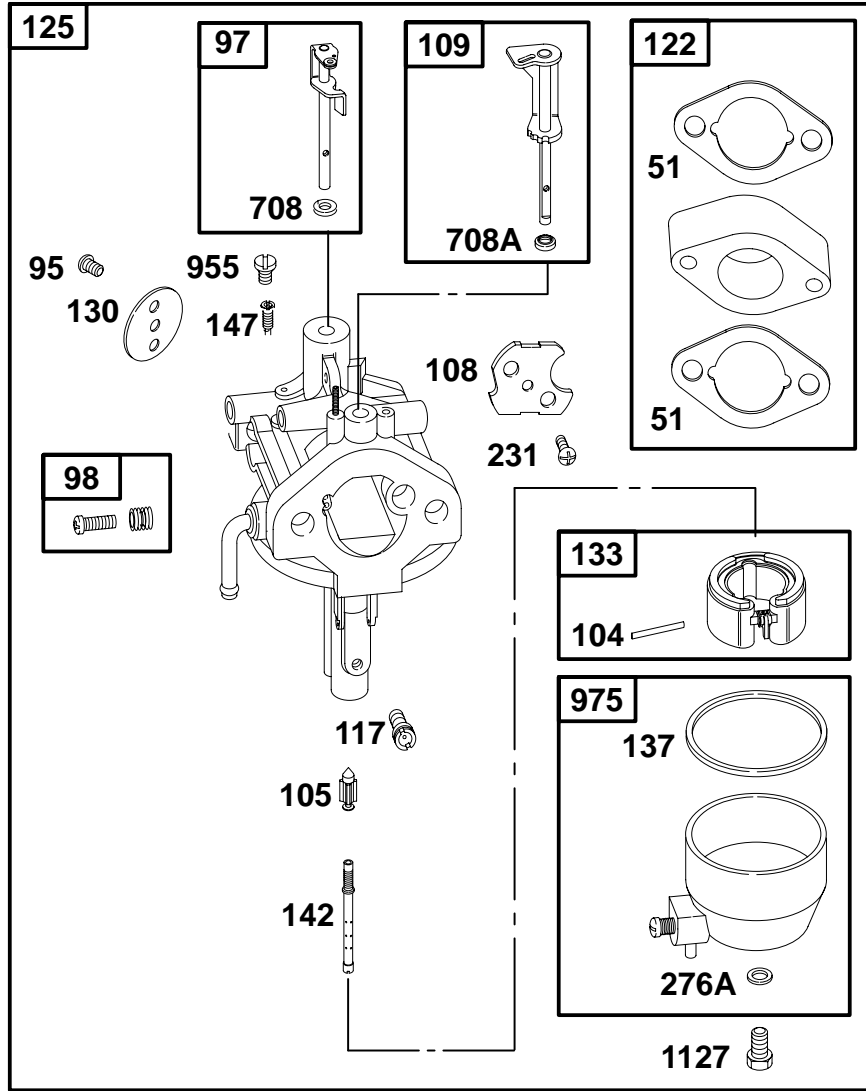

138400 to 138499

REF. NO.	PART NO.	DESCRIPTION	REF. NO.	PART NO.	DESCRIPTION	REF. NO.	PART NO.	DESCRIPTION
51	710060	Intake Gasket	122	715034	Carburetor Spacer	276A	◆	Sealing Washer (Sold in Kit Only)
95	710672	Screw (Throttle Valve)	125	715473	Carburetor	708	●	Dust Seal (Throttle Shaft, Sold in Kit Only)
97	715480	Throttle Shaft			Note	708A	●	Dust Seal (Choke Shaft, Sold in Kit Only)
		Note	130	710671	Throttle Valve	955	710679	Plug-Carburetor
		715685 Throttle Shaft Used on Type No(s). 0042.	133	715477	Carburetor Float	975	715476	Float Bowl
98	715478	Idle Speed Kit	137	◆	Float Bowl Gasket (Sold in Kit Only)	1127	710667	Screw (Float Bowl Mounting)
104	710663	Float Hinge Pin	142	710664	Carburetor Nozzle			
105	710661	Float Needle Valve	147	710883	Pilot Jet			
108	710674	Choke Valve			Note			
109	715479	Choke Shaft			710720 Pilot Jet (High Altitude)			
117	710881	Main Jet	231	710672	Screw (Choke Valve)			
		Note						
		710719 Main Jet (High Altitude)						

● Included in Carburetor Overhaul Kit—Ref. No. 121.
★ Included in Engine Gasket Set—Ref. No. 358.

◆ Included in Carburetor Gasket Set—Ref. No. 977.
Δ Included in Valve Gasket Set—Ref. No. 1095.