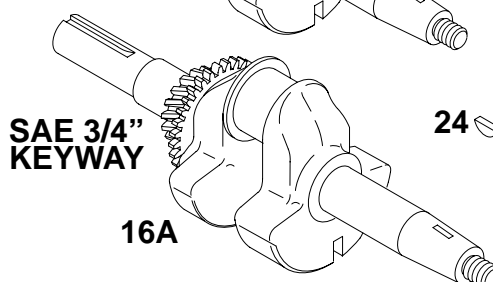

138400 to 138499

REF. NO.	PART NO.	DESCRIPTION	REF. NO.	PART NO.	DESCRIPTION	REF. NO.	PART NO.	DESCRIPTION
16	715426	Crankshaft Used on Type No(s). 0035, 0084, 0120, 0133, 0155, 0159, 0284.	25	715594	Piston Assembly (Standard)	29	715427	Connecting Rod (Standard)
16A	715499	Crankshaft Used on Type No(s). 0047.		715596	Piston Assembly (.010 O.S.)		715502	Connecting Rod (.020 Undersize)
16B	715469	Crankshaft Used on Type No(s). 0038, 0042.	26	715452	Ring Set (Standard)	32	710095	Screw (Connecting Rod)
16C	715592	Crankshaft Used on Model Series 138462.		715453	Ring Set (.010 O.S.)	46	715451	Camshaft ———— Note ———— 715606 Camshaft Used on Model Series 138462.
24	710037	Flywheel Key		715454	Ring Set (.020 O.S.)	101	710616	Shaft Pin ———— Note ———— 710340 Shaft Pin Used on Model Series 138462.
			27	710040	Piston Pin Lock	1051	710039	Ring-Retaining
			28	715455	Piston Pin			

● Included in Carburetor Overhaul Kit—Ref. No. 121.
★ Included in Engine Gasket Set—Ref. No. 358.

◆ Included in Carburetor Gasket Set—Ref. No. 977.
△ Included in Valve Gasket Set—Ref. No. 1095.