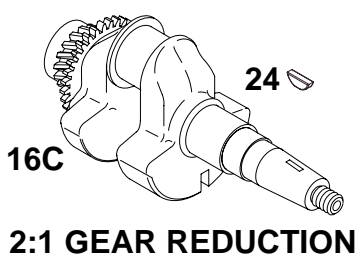

138400 to 138499

REF. NO.	PART NO.	DESCRIPTION	REF. NO.	PART NO.	DESCRIPTION	REF. NO.	PART NO.	DESCRIPTION
16	715426	Crankshaft Used on Type No(s). 0035, 0084, 0120, 0133, 0155, 0159, 0284.	25	715594	Piston Assembly (Standard)	29	715427	Connecting Rod (Standard)
16A	715499	Crankshaft Used on Type No(s). 0047.		715596	Piston Assembly (.010 O.S.)		715502	Connecting Rod (.020 Undersize)
16B	715469	Crankshaft Used on Type No(s). 0038, 0042.	26	715452	Ring Set (Standard)	32	710095	Screw (Connecting Rod)
16C	715592	Crankshaft Used on Model Series 138462.		715453	Ring Set (.010 O.S.)	46	715451	Camshaft ———— Note ———— 715606 Camshaft Used on Model Series 138462.
24	710037	Flywheel Key		715454	Ring Set (.020 O.S.)	101	710616	Shaft Pin ———— Note ———— 710340 Shaft Pin Used on Model Series 138462.
			27	710040	Piston Pin Lock	1051	710039	Ring-Retaining
			28	715455	Piston Pin			

● Included in Carburetor Overhaul Kit—Ref. No. 121.
★ Included in Engine Gasket Set—Ref. No. 358.

◆ Included in Carburetor Gasket Set—Ref. No. 977.
△ Included in Valve Gasket Set—Ref. No. 1095.