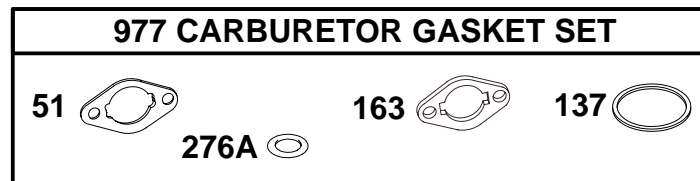

138400 to 138499

REF. NO.	PART NO.	DESCRIPTION	REF. NO.	PART NO.	DESCRIPTION	REF. NO.	PART NO.	DESCRIPTION
3	★710000	Oil Seal (Magneto Side)	137	◆	Float Bowl Gasket (Sold in Kit Only)	691	★710055	Governor Shaft Seal
7	★Δ710624	Cylinder Head Gasket	142	●710664	Carburetor Nozzle	708	●	Dust Seal (Throttle Shaft, Sold in Kit Only)
12	★710628	Crankcase Gasket	147	●710883	Pilot Jet	708A	●	Dust Seal (Choke Shaft, Sold in Kit Only)
20	★710215	Oil Seal (PTO Side)	163	★Δ◆710639	Air Cleaner Gasket	842	★710029	Dipstick/Tube Seal
		Note _____	276	★710004	Sealing Washer	868	Δ710019	Valve Seal
		★710788 Oil Seal (PTO Side)	276A	◆	Sealing Washer (Sold in Kit Only)	883	★Δ710082	Gasket-Exhaust
		Used on Model Series 138462.	315	★710072	O-Ring Seal (Filter Bowl)	977	715485	Carburetor Gasket Set
51	★Δ◆710060	Intake Gasket	358	715482	Engine Gasket Set	978	★710091	Oil Gard® Gasket
104	●710663	Float Hinge Pin			Note _____	1022	★Δ710626	Gasket-Rocker Cover
105	●710661	Float Needle Valve			715690 Engine Gasket Set	1095	715483	Valve Gasket Set
117	●710881	Main Jet			Used on Model Series 138462.			
121	715484	Carburetor Overhaul Kit	464	★710069	O-Ring Seal (Fuel Shut Off Valve)			

● Included in Carburetor Overhaul Kit-Ref. No. 121.
★ Included in Engine Gasket Set-Ref. No. 358.

◆ Included in Carburetor Gasket Set-Ref. No. 977.
Δ Included in Valve Gasket Set-Ref. No. 1095.