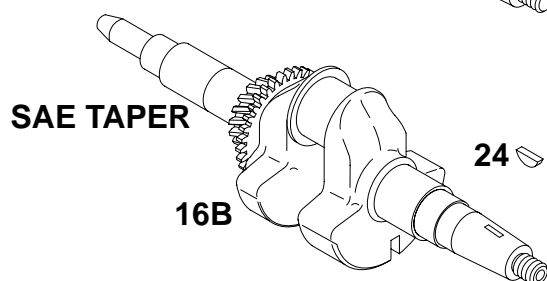

138400 to 138499

REF. NO.	PART NO.	DESCRIPTION	REF. NO.	PART NO.	DESCRIPTION	REF. NO.	PART NO.	DESCRIPTION
16	715426	Crankshaft Used on Type No(s). 0035, 0084, 0120, 0133, 0155, 0159, 0284.	25	715594	Piston Assembly (Standard)	29	715427	Connecting Rod (Standard)
16A	715499	Crankshaft Used on Type No(s). 0047.		715596	Piston Assembly (.010 O.S.)		715502	Connecting Rod (.020 Undersize)
16B	715469	Crankshaft Used on Type No(s). 0038, 0042.	26	715452	Ring Set (Standard)	32	710095	Screw (Connecting Rod)
16C	715592	Crankshaft Used on Model Series 138462.		715453	Ring Set (.010 O.S.)	46	715451	Camshaft ———— Note ———— 715606 Camshaft Used on Model Series 138462.
24	710037	Flywheel Key		715454	Ring Set (.020 O.S.)	101	710616	Shaft Pin ———— Note ———— 710340 Shaft Pin Used on Model Series 138462.
			27	710040	Piston Pin Lock	1051	710039	Ring-Retaining
			28	715455	Piston Pin			

● Included in Carburetor Overhaul Kit—Ref. No. 121.
★ Included in Engine Gasket Set—Ref. No. 358.

◆ Included in Carburetor Gasket Set—Ref. No. 977.
△ Included in Valve Gasket Set—Ref. No. 1095.