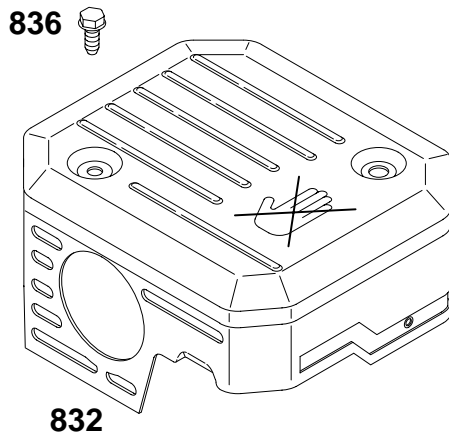

REF. NO.	PART NO.	DESCRIPTION	REF. NO.	PART NO.	DESCRIPTION	REF. NO.	PART NO.	DESCRIPTION
296	710099	Stud (Exhaust Muffler)	652	710248	Screw (Support Bracket)	832	710656	Guard-Muffler
298	710090	Muffler/Elbow Locknut	652A	710057	Screw (Support Bracket)	836	710074	Screw (Muffler Guard)
300	715508	Muffler-Exhaust	676	715230	Muffler Deflector	883	Δ710082	Gasket-Exhaust
346	93705	Screw (Spark Arrester)	677	93705	Screw (Muffler Deflector)	890	715319	Support Bracket
421	710307	Screw (Outlet Screen)				994	715491	Spark Arrester
						1057	710329	Outlet Screen

● Included in Carburetor Overhaul Kit-Ref. No. 121.
★ Included in Engine Gasket Set-Ref. No. 358.

◆ Included in Carburetor Gasket Set-Ref. No. 977.
Δ Included in Valve Gasket Set-Ref. No. 1095.