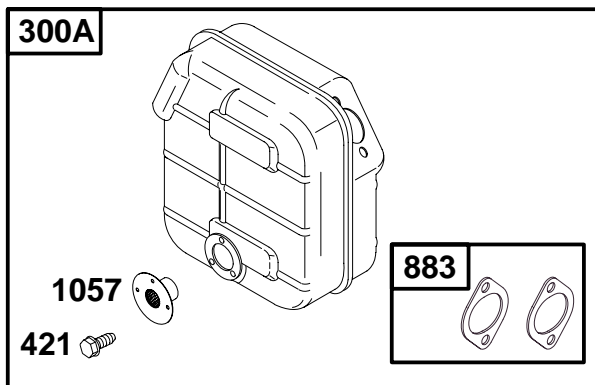

138400 to 138499

NOTE: This muffler is intended for replacement purposes only and is not to be used for retrofitting to engines with different exhaust systems.