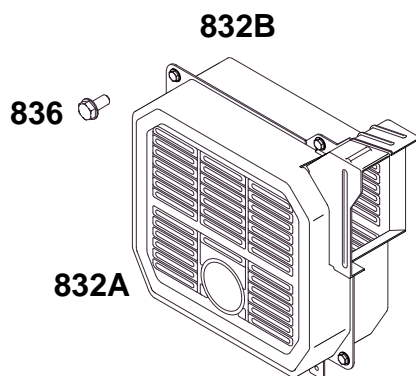

138400 to 138499

NOTE: This muffler is intended for replacement purposes only and is not to be used for retrofitting to engines with different exhaust systems.