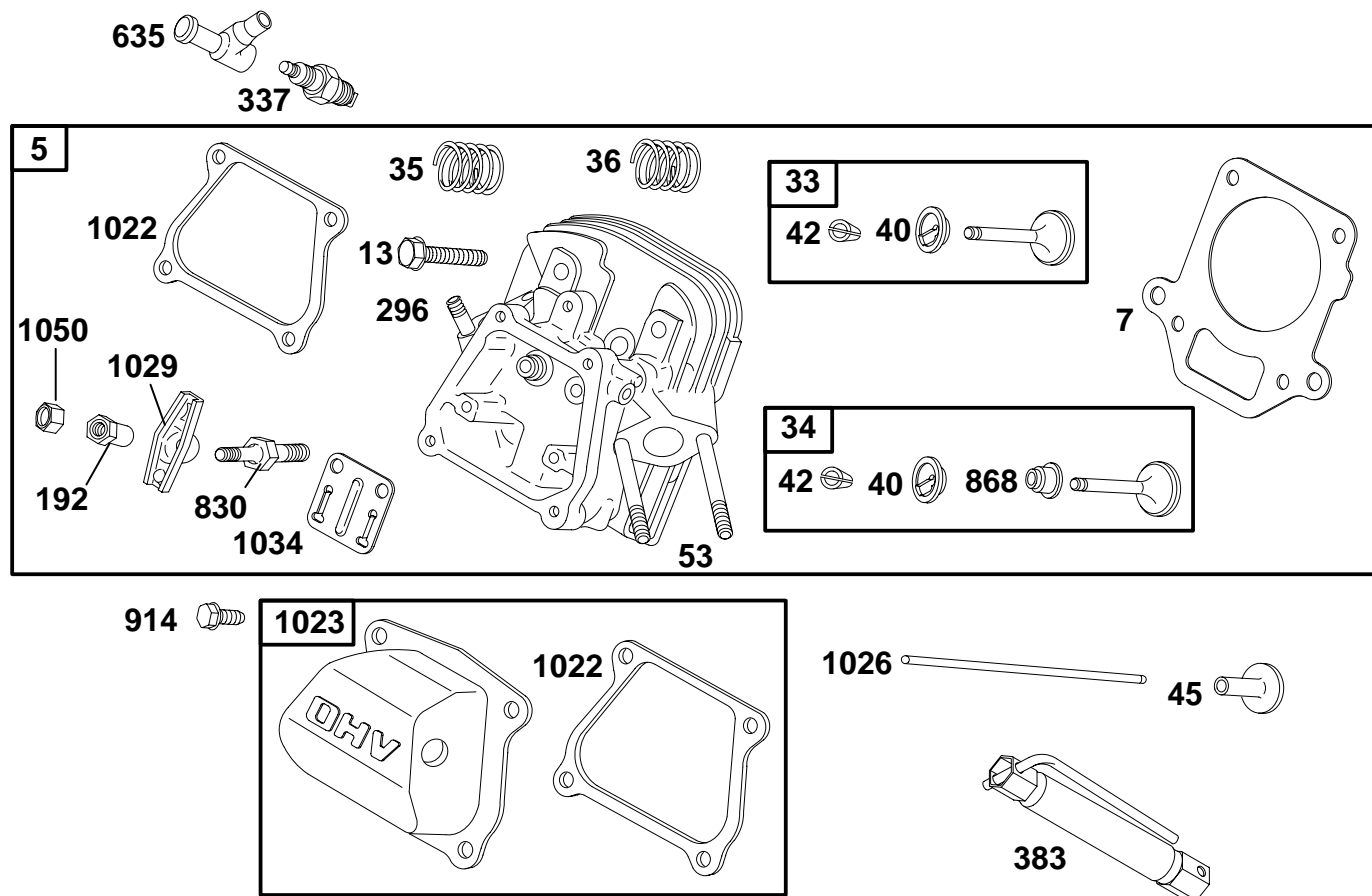

138400 to 138499

REF. NO.	PART NO.	DESCRIPTION	REF. NO.	PART NO.	DESCRIPTION	REF. NO.	PART NO.	DESCRIPTION
5	715444	Cylinder Head	45	710008	Valve Tappet	868	Δ710019	Valve Seal
7	★Δ710624	Cylinder Head Gasket	53	710148	Stud (Carburetor)	914	710023	Screw (Rocker Arm Cover)
13	710020	Screw (Cylinder Head)	192	710015	Rocker Arm Adjuster	1022	★Δ710626	Gasket-Rocker Cover
33	715445	Exhaust Valve	296	710099	Stud (Exhaust Muffler)	1023	715450	Rocker Arm Cover
34	715446	Intake Valve	337	491055	Spark Plug	1026	710622	Push Rod
35	710011	Valve Spring (Intake)	383	19374	Wrench-Spark Plug	1029	710014	Rocker Arm
36	710011	Valve Spring (Exhaust)	635	710634	Spark Plug Boot	1034	710017	Push Rod Guide
40	710012	Valve Retainer	830	710016	Stud (Rocker Arm)	1050	710007	Nut (Rocker Arm)
42	715130	Valve Keeper						

● Included in Carburetor Overhaul Kit-Ref. No. 121.
★ Included in Engine Gasket Set-Ref. No. 358.

◆ Included in Carburetor Gasket Set-Ref. No. 977.
Δ Included in Valve Gasket Set-Ref. No. 1095.