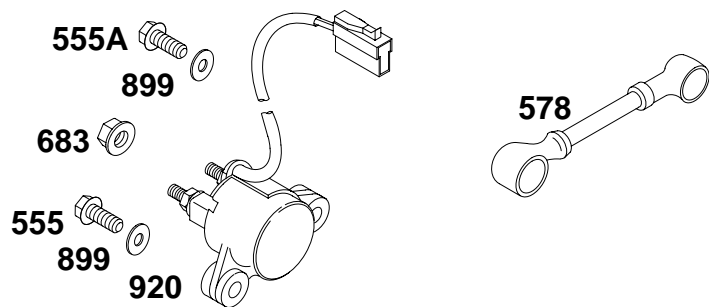

138400 to 138499

REF. NO.	PART NO.	DESCRIPTION	REF. NO.	PART NO.	DESCRIPTION	REF. NO.	PART NO.	DESCRIPTION
309	715413	Motor-Starter	576	710610	O-Ring Seal (Starter Sub Assembly)	899	710361	Washer (Starter Solenoid)
310	710354	Screw (Starter Motor)	578	715198	Wire Assembly	920	715197	Solenoid-Starter
313	715408	Starter Sub Assembly	579	710362	Nut (Starter Cable)	1009	710348	Screw (Starter Motor)
413	710081	Nut (Starter Motor)	609	710357	Starter Drive Spring			
510	715196	Drive-Starter	683	710362	Nut (Starter Solenoid)			
527	710100	Tube Clamp	773	710359	Retainer			
555	710360	Screw (Starter Solenoid)	802	715195	Cap-End (Includes Brush Set)			
555A	710891	Screw (Starter Solenoid)						

● Included in Carburetor Overhaul Kit-Ref. No. 121.
★ Included in Engine Gasket Set-Ref. No. 358.

◆ Included in Carburetor Gasket Set-Ref. No. 977.
Δ Included in Valve Gasket Set-Ref. No. 1095.