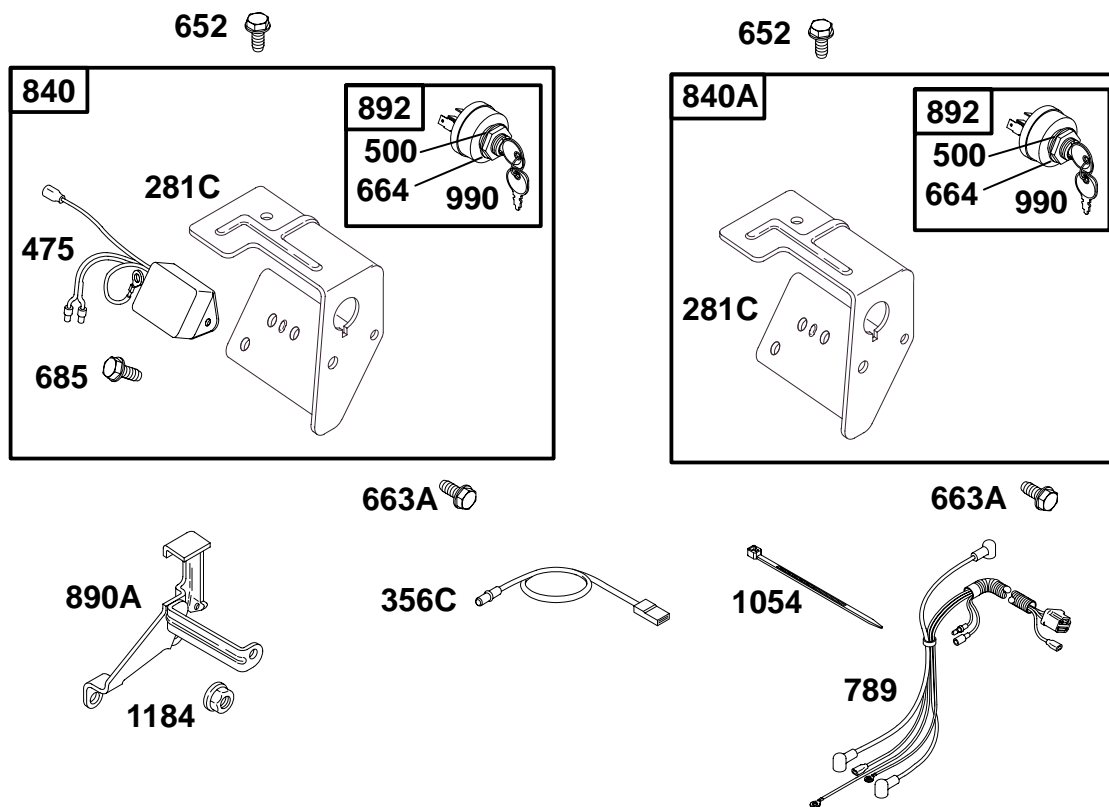

138400 to 138499

REF. NO.	PART NO.	DESCRIPTION	REF. NO.	PART NO.	DESCRIPTION	REF. NO.	PART NO.	DESCRIPTION
281C	710658	Control Panel	664	93837	Nut (Keyswitch)	890A	710644	Support Bracket
356C	710890	Stop Wire Used on Type No(s). 0284.	685	710089	Screw (Rectifier)	892	493625	Key Switch (Includes Keys)
475	715200	Rectifier	789	710645	Harness—Wiring	990	392832	Key Set
500	93836	Washer (Keyswitch)	840	715432	Panel Kit Used on Type No(s). 0155.	1054	710349	Cable Tie
652	710074	Screw (Support Bracket)	840A	715689	Panel Kit Used on Type No(s). 0284.	1184	710068	Nut (Support Bracket)
663A	710074	Screw (Control Panel)						

● Included in Carburetor Overhaul Kit—Ref. No. 121.
★ Included in Engine Gasket Set—Ref. No. 358.

◆ Included in Carburetor Gasket Set—Ref. No. 977.
△ Included in Valve Gasket Set—Ref. No. 1095.