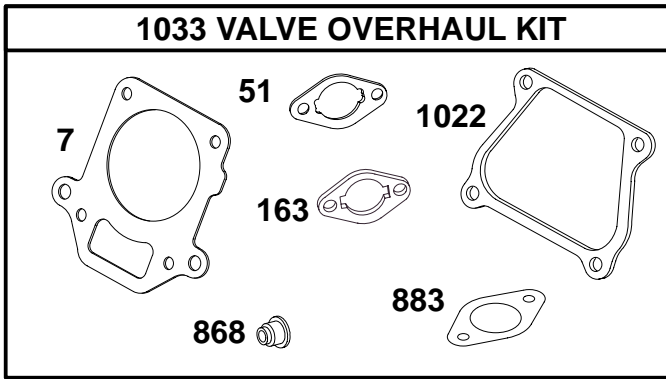

138400 to 138499

REF. NO.	PART NO.	DESCRIPTION	REF. NO.	PART NO.	DESCRIPTION	REF. NO.	PART NO.	DESCRIPTION
3	★710000	Oil Seal (Magneto Side)	137	◆	Float Bowl Gasket (Sold in Kit Only)	691	★710055	Governor Shaft Seal
7	★Δ710624	Cylinder Head Gasket	142	●710664	Carburetor Nozzle	708	●	Dust Seal (Throttle Shaft, Sold in Kit Only)
12	★710628	Crankcase Gasket	147	●710883	Pilot Jet	708A	●	Dust Seal (Choke Shaft, Sold in Kit Only)
20	★710215	Oil Seal (PTO Side)	163	★Δ◆710639	Air Cleaner Gasket	842	★710029	Dipstick/Tube Seal
		Note _____	276	★710004	Sealing Washer	868	Δ710019	Valve Seal
		★710788 Oil Seal (PTO Side)	276A	◆	Sealing Washer (Sold in Kit Only)	883	★Δ710082	Gasket-Exhaust
		Used on Model Series 138462.	315	★710072	O-Ring Seal (Filter Bowl)	977	715485	Carburetor Gasket Set
51	★Δ◆710060	Intake Gasket	358	715482	Engine Gasket Set	978	★710091	Oil Gard® Gasket
104	●710663	Float Hinge Pin			Note _____	1022	★Δ710626	Gasket-Rocker Cover
105	●710661	Float Needle Valve			715690 Engine Gasket Set	1095	715483	Valve Gasket Set
117	●710881	Main Jet			Used on Model Series 138462.			
121	715484	Carburetor Overhaul Kit	464	★710069	O-Ring Seal (Fuel Shut Off Valve)			

● Included in Carburetor Overhaul Kit-Ref. No. 121.
★ Included in Engine Gasket Set-Ref. No. 358.

◆ Included in Carburetor Gasket Set-Ref. No. 977.
Δ Included in Valve Gasket Set-Ref. No. 1095.