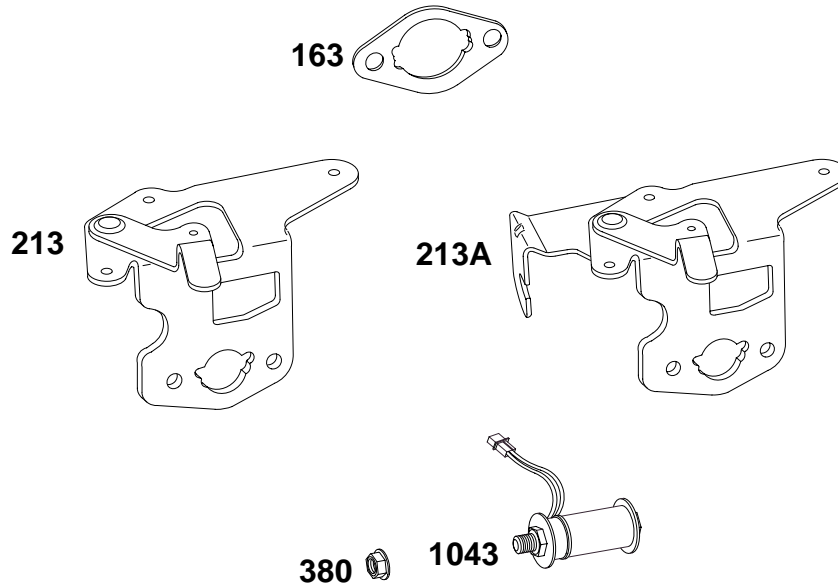

REF. NO.	PART NO.	DESCRIPTION	REF. NO.	PART NO.	DESCRIPTION	REF. NO.	PART NO.	DESCRIPTION
163	710639	Air Cleaner Gasket	213A	710731	Choke Control Bracket Used on Type No(s). 0042.	380	710081	Nut (Electro Magnet)
213	710635	Choke Control Bracket				1043	692955	Electro Magnet

● Included in Carburetor Overhaul Kit—Ref. No. 121.
★ Included in Engine Gasket Set—Ref. No. 358.

◆ Included in Carburetor Gasket Set—Ref. No. 977.
Δ Included in Valve Gasket Set—Ref. No. 1095.