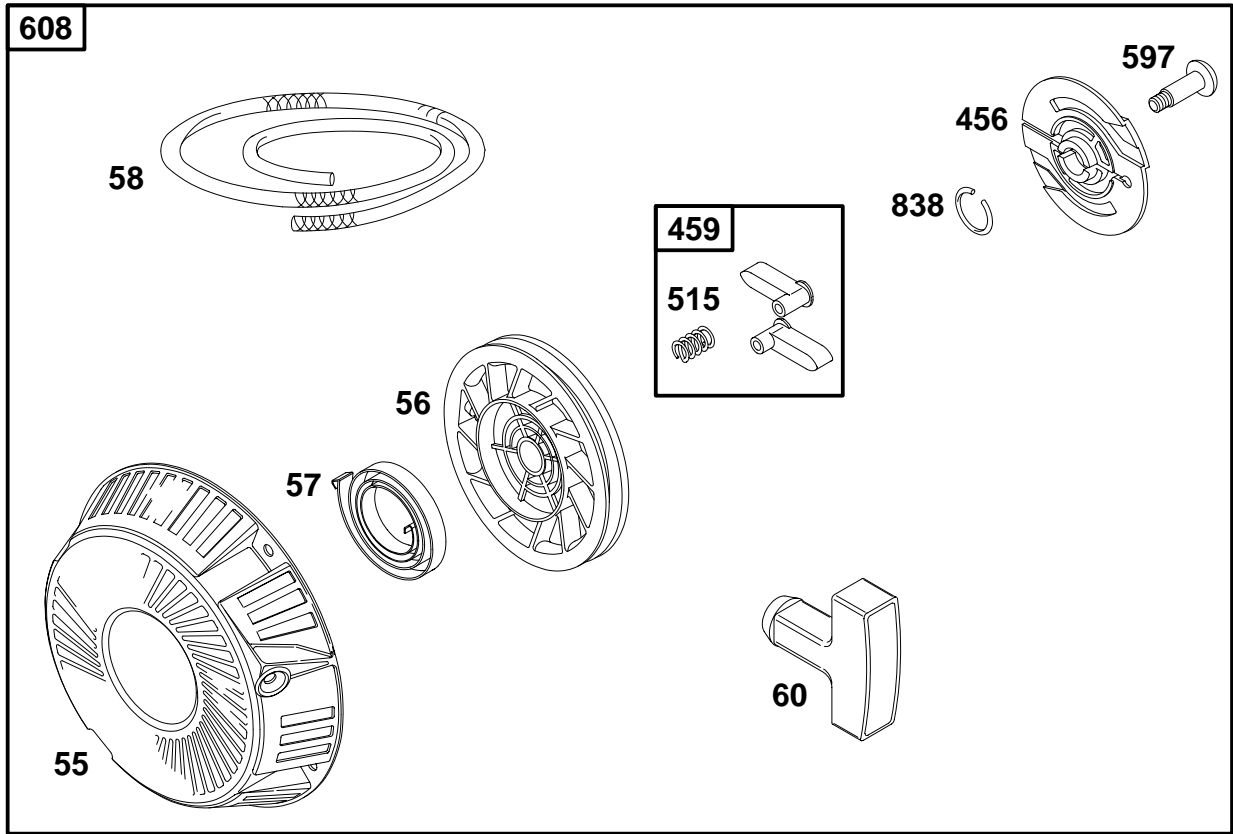

REF. NO.	PART NO.	DESCRIPTION	REF. NO.	PART NO.	DESCRIPTION	REF. NO.	PART NO.	DESCRIPTION
55	715132	Rewind Starter Housing	65	710074	Screw (Rewind Starter)	608	715133	Starter-Rewind
56	710274	Starter Pulley	456	710272	Plate-Pawl Friction	608A	715128	Starter-Rewind Used On Model(s) 138462.
57	710270	Rewind Starter Spring	459	715256	Pawl-Ratchet	838	805952	Ring-Rewind Starter
58	66574	Starter Rope (Cut to Required Length)	515	805953	Spring-Pawl			
60	490652	Starter Rope Grip	597	805955	Screw (Pawl Friction Plate)			

● Included in Carburetor Overhaul Kit-Ref. No. 121.
★ Included in Engine Gasket Set-Ref. No. 358.

◆ Included in Carburetor Gasket Set-Ref. No. 977.
△ Included in Valve Gasket Set-Ref. No. 1095.