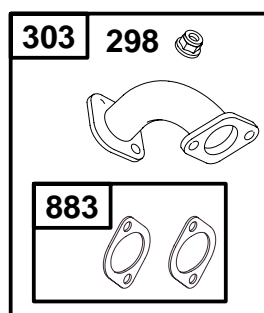

REF. NO.	PART NO.	DESCRIPTION	REF. NO.	PART NO.	DESCRIPTION	REF. NO.	PART NO.	DESCRIPTION
298	710090	Muffler/Elbow Locknut	832A	710793	Guard-Muffler (Low Mount, Front)	883	Δ★710082	Gasket-Exhaust
300A	715602	Muffler-Exhaust (Low Mount)	832B	710794	Guard-Muffler (Low Mount, Rear)	1057	710329	Outlet Screen
303	715603	Exhaust Elbow (Low Mount)	836	710074	Screw (Muffler Guard)			
421	710307	Screw (Outlet Screen)						

● Included in Carburetor Overhaul Kit-Ref. No. 121.
★ Included in Engine Gasket Set-Ref. No. 358.

◆ Included in Carburetor Gasket Set-Ref. No. 977.
Δ Included in Valve Gasket Set-Ref. No. 1095.