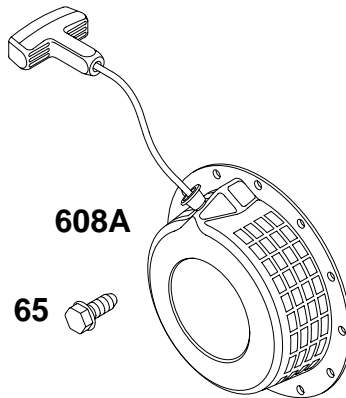

REF. NO.	PART NO.	DESCRIPTION	REF. NO.	PART NO.	DESCRIPTION	REF. NO.	PART NO.	DESCRIPTION
55	715132	Rewind Starter Housing	65	710074	Screw (Rewind Starter)	608	715133	Starter-Rewind
56	710274	Starter Pulley	456	710272	Plate-Pawl Friction	608A	715128	Starter-Rewind Used On Model(s) 138462.
57	710270	Rewind Starter Spring	459	715256	Pawl-Ratchet	838	805952	Ring-Rewind Starter
58	66574	Starter Rope (Cut to Required Length)	515	805953	Spring-Pawl			
60	490652	Starter Rope Grip	597	805955	Screw (Pawl Friction Plate)			

● Included in Carburetor Overhaul Kit-Ref. No. 121.
★ Included in Engine Gasket Set-Ref. No. 358.

◆ Included in Carburetor Gasket Set-Ref. No. 977.
△ Included in Valve Gasket Set-Ref. No. 1095.