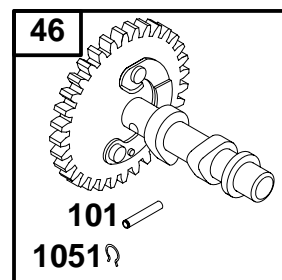

138400 to 138499

REF. NO.	PART NO.	DESCRIPTION	REF. NO.	PART NO.	DESCRIPTION	REF. NO.	PART NO.	DESCRIPTION
16	715426	Crankshaft Used on Type No(s). 0035, 0084, 0120, 0133, 0155, 0159, 0284.	25	715594	Piston Assembly (Standard)	29	715427	Connecting Rod (Standard)
16A	715499	Crankshaft Used on Type No(s). 0047.		715596	Piston Assembly (.010 O.S.)		715502	Connecting Rod (.020 Undersize)
16B	715469	Crankshaft Used on Type No(s). 0038, 0042.	26	715452	Ring Set (Standard)	32	710095	Screw (Connecting Rod)
16C	715592	Crankshaft Used on Model Series 138462.		715453	Ring Set (.010 O.S.)	46	715451	Camshaft ———— Note ———— 715606 Camshaft Used on Model Series 138462.
24	710037	Flywheel Key		715454	Ring Set (.020 O.S.)	101	710616	Shaft Pin ———— Note ———— 710340 Shaft Pin Used on Model Series 138462.
			27	710040	Piston Pin Lock	1051	710039	Ring-Retaining
			28	715455	Piston Pin			

● Included in Carburetor Overhaul Kit—Ref. No. 121.
★ Included in Engine Gasket Set—Ref. No. 358.

◆ Included in Carburetor Gasket Set—Ref. No. 977.
△ Included in Valve Gasket Set—Ref. No. 1095.