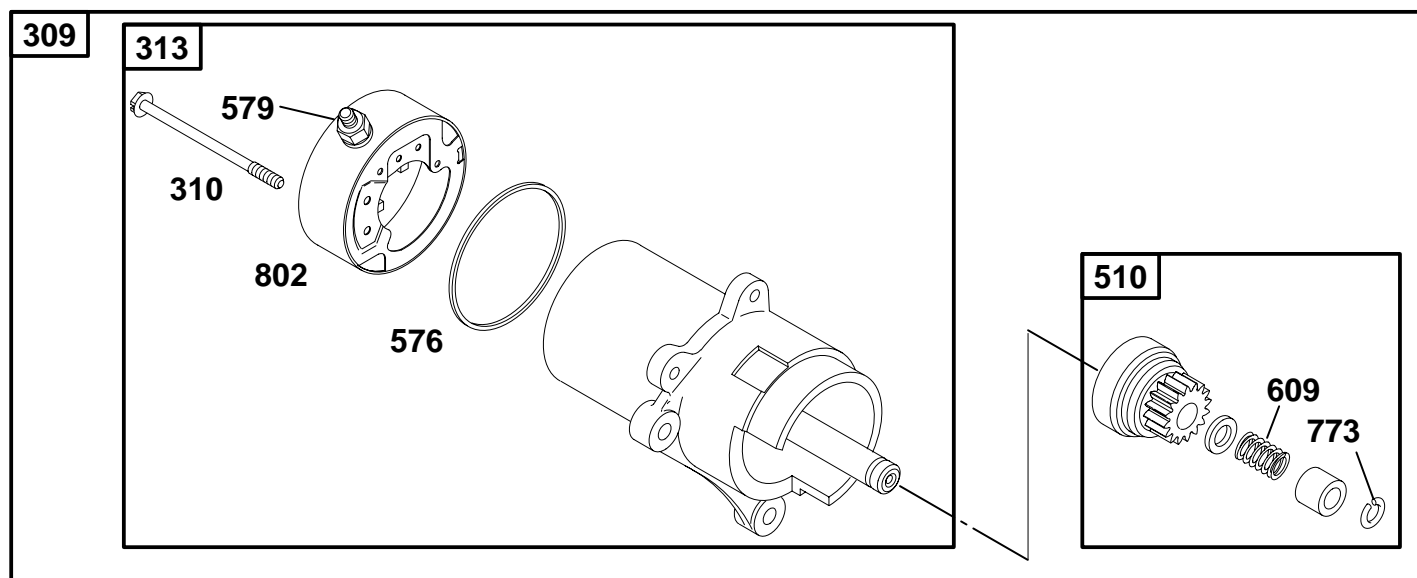

138400 to 138499

REF. NO.	PART NO.	DESCRIPTION	REF. NO.	PART NO.	DESCRIPTION	REF. NO.	PART NO.	DESCRIPTION
309	715413	Motor-Starter	576	710610	O-Ring Seal (Starter Sub Assembly)	899	710361	Washer (Starter Solenoid)
310	710354	Screw (Starter Motor)	578	715198	Wire Assembly	920	715197	Solenoid-Starter
313	715408	Starter Sub Assembly	579	710362	Nut (Starter Cable)	1009	710348	Screw (Starter Motor)
413	710081	Nut (Starter Motor)	609	710357	Starter Drive Spring			
510	715196	Drive-Starter	683	710362	Nut (Starter Solenoid)			
527	710100	Tube Clamp	773	710359	Retainer			
555	710360	Screw (Starter Solenoid)	802	715195	Cap-End (Includes Brush Set)			
555A	710891	Screw (Starter Solenoid)						

● Included in Carburetor Overhaul Kit-Ref. No. 121.
★ Included in Engine Gasket Set-Ref. No. 358.

◆ Included in Carburetor Gasket Set-Ref. No. 977.
Δ Included in Valve Gasket Set-Ref. No. 1095.