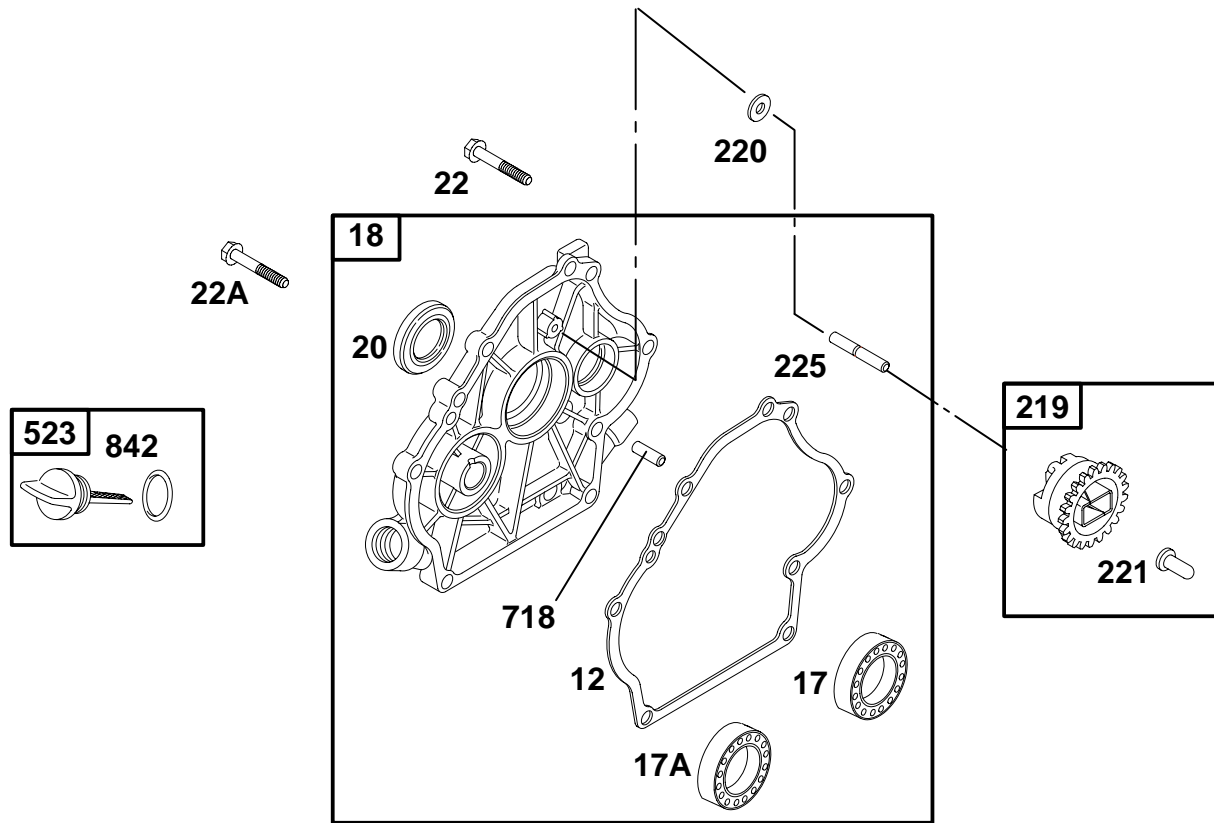

REF. NO.	PART NO.	DESCRIPTION	REF. NO.	PART NO.	DESCRIPTION	REF. NO.	PART NO.	DESCRIPTION
12	★710628	Crankcase Gasket	20	★710215	Oil Seal (PTO Side)	220	710035	Washer (Governor Gear)
17	710003	Ball Bearing			Note	221	710027	Governor Cup
17A	710790	Ball Bearing Used on Model Series 138462.			★710788 Oil Seal (PTO Side) Used on Model Series 138462.	225	710028	Governor Gear Shaft
18	715463	Crankcase Cover Note	22	710032	Screw (Crankcase Cover)	523	715588	Dipstick
		715597 Crankcase Cover Used on Model Series 138462. Include(s): 710790 Ball Bearing	22A	710306	Screw (Crankcase Cover)	718	710005	Pin-Locating
			219	715341	Governor Gear	842	★710029	Dipstick/Tube Seal

● Included in Carburetor Overhaul Kit—Ref. No. 121.
★ Included in Engine Gasket Set—Ref. No. 358.

◆ Included in Carburetor Gasket Set—Ref. No. 977.
△ Included in Valve Gasket Set—Ref. No. 1095.