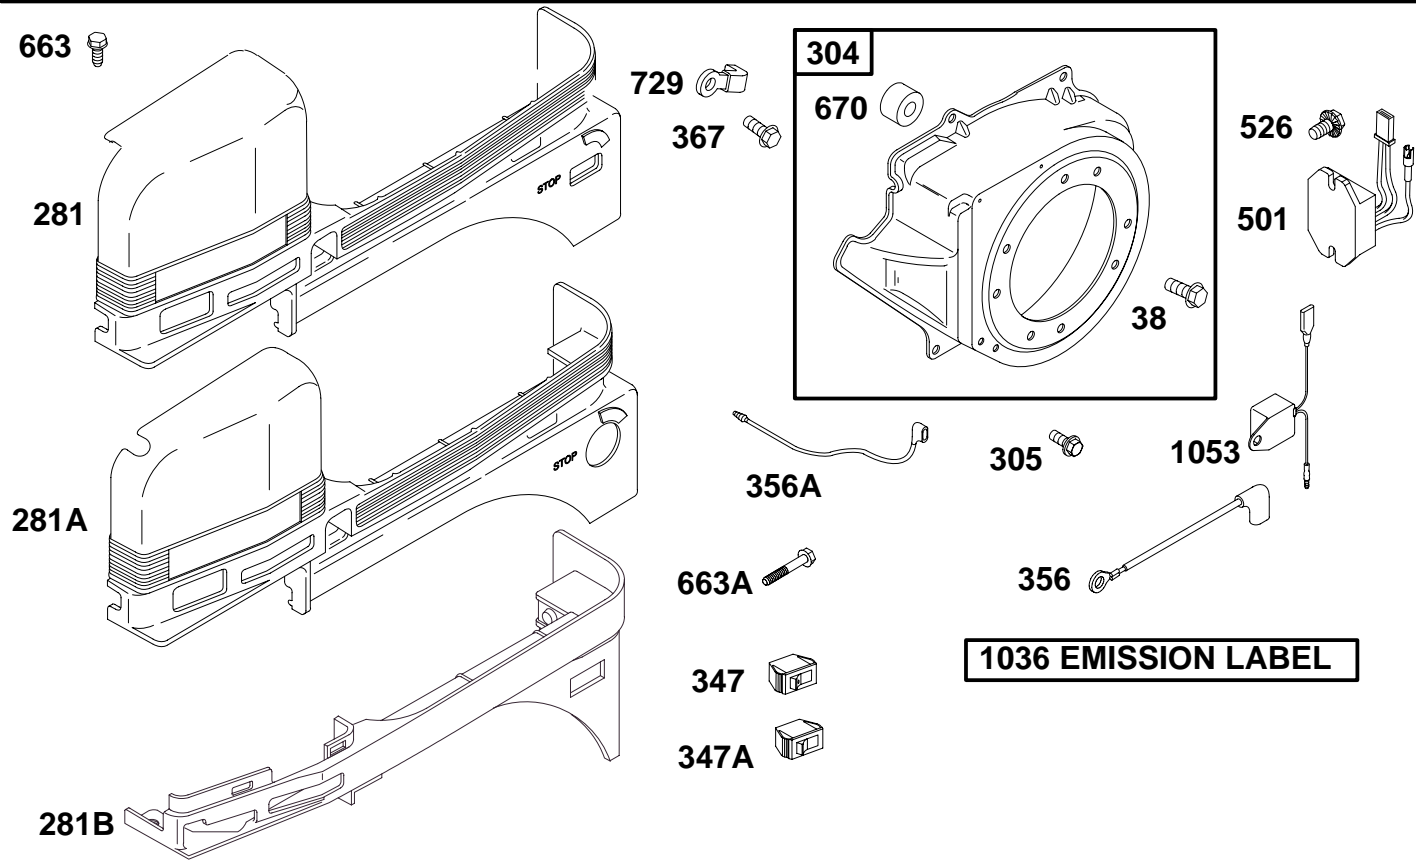

138400 to 138499

REF. NO.	PART NO.	DESCRIPTION	REF. NO.	PART NO.	DESCRIPTION	REF. NO.	PART NO.	DESCRIPTION
38	710160	Screw (Fuel Shut-Off Valve)	304	715465	Housing-Blower Note	367	710023	Screw (Wire Clip)
281	710646	Control Panel Used on Type No(s). 0035, 0038, 0047, 0120, 0131, 0132, 0133, 0144, 0145, 0159.		715466	Housing-Blower Used on Type No(s). 0084, 0155.	501	394890	Regulator Used on Type No(s). 0284.
281A	710647	Control Panel Used on Type No(s). 0084, 0155, 0284.		715599	Housing-Blower Used on Model Series 138462.	526	710057	Screw (Regulator Mounting)
281B	710733	Control Panel Used on Type No(s). 0042.		715688	Housing-Blower Used on Type No(s). 0284.	663	710234	Screw (Control Panel)
			305	710023	Screw (Blower Housing)	663A	710095	Screw (Control Panel)
			347	493521	Switch-Rocker (Without Lamp)	670	710159	Spacer-Fuel Tank
			347A	495098	Switch-Rocker (With Lamp)	729	710083	Wire Clip
			356	710120	Wire-Stop	1036	710879	Emission Label (Used After Code Date 98123100). Note
			356A	710087	Wire-Stop		499350	Emission Label (Used Before Code Date 99010100).
						1053	710305	Oil Gard® Module

● Included in Carburetor Overhaul Kit-Ref. No. 121.
★ Included in Engine Gasket Set-Ref. No. 358.

◆ Included in Carburetor Gasket Set-Ref. No. 977.
△ Included in Valve Gasket Set-Ref. No. 1095.