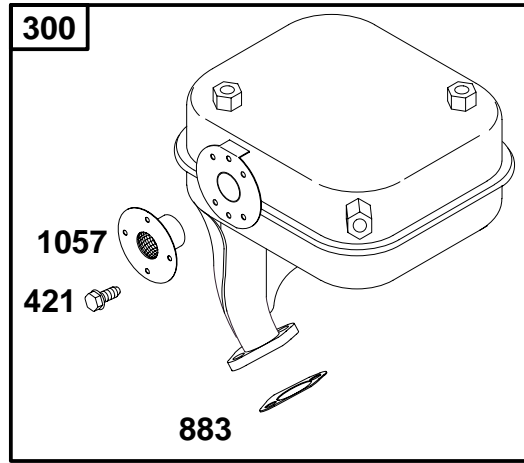

REF. NO.	PART NO.	DESCRIPTION	REF. NO.	PART NO.	DESCRIPTION	REF. NO.	PART NO.	DESCRIPTION
296	710099	Stud (Exhaust Muffler)	652	710248	Screw (Support Bracket)	832	710656	Guard-Muffler
298	710090	Muffler/Elbow Locknut	652A	710057	Screw (Support Bracket)	836	710074	Screw (Muffler Guard)
300	715508	Muffler-Exhaust	676	715230	Muffler Deflector	883	Δ710082	Gasket-Exhaust
346	93705	Screw (Spark Arrester)	677	93705	Screw (Muffler Deflector)	890	715319	Support Bracket
421	710307	Screw (Outlet Screen)				994	715491	Spark Arrester
						1057	710329	Outlet Screen

● Included in Carburetor Overhaul Kit-Ref. No. 121.
★ Included in Engine Gasket Set-Ref. No. 358.

◆ Included in Carburetor Gasket Set-Ref. No. 977.
Δ Included in Valve Gasket Set-Ref. No. 1095.