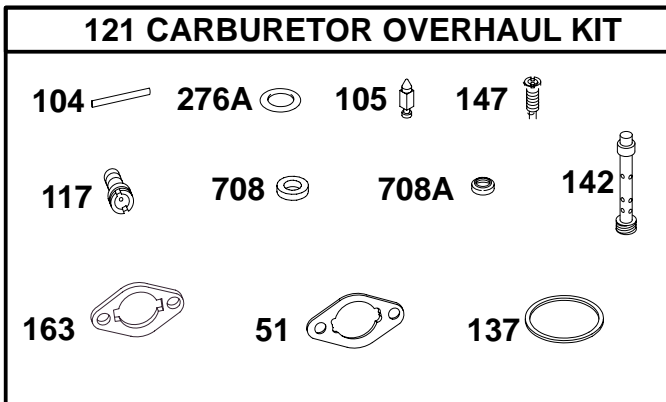

138400 to 138499

REF. NO.	PART NO.	DESCRIPTION	REF. NO.	PART NO.	DESCRIPTION	REF. NO.	PART NO.	DESCRIPTION
3	★710000	Oil Seal (Magneto Side)	137	◆	Float Bowl Gasket (Sold in Kit Only)	691	★710055	Governor Shaft Seal
7	★Δ710624	Cylinder Head Gasket	142	●710664	Carburetor Nozzle	708	●	Dust Seal (Throttle Shaft, Sold in Kit Only)
12	★710628	Crankcase Gasket	147	●710883	Pilot Jet	708A	●	Dust Seal (Choke Shaft, Sold in Kit Only)
20	★710215	Oil Seal (PTO Side)	163	★Δ◆710639	Air Cleaner Gasket	842	★710029	Dipstick/Tube Seal
		Note _____	276	★710004	Sealing Washer	868	Δ710019	Valve Seal
		★710788 Oil Seal (PTO Side)	276A	◆	Sealing Washer (Sold in Kit Only)	883	★Δ710082	Gasket-Exhaust
		Used on Model Series 138462.	315	★710072	O-Ring Seal (Filter Bowl)	977	715485	Carburetor Gasket Set
51	★Δ◆710060	Intake Gasket	358	715482	Engine Gasket Set	978	★710091	Oil Gard® Gasket
104	●710663	Float Hinge Pin			Note _____	1022	★Δ710626	Gasket-Rocker Cover
105	●710661	Float Needle Valve			715690 Engine Gasket Set	1095	715483	Valve Gasket Set
117	●710881	Main Jet			Used on Model Series 138462.			
121	715484	Carburetor Overhaul Kit	464	★710069	O-Ring Seal (Fuel Shut Off Valve)			

● Included in Carburetor Overhaul Kit-Ref. No. 121.
★ Included in Engine Gasket Set-Ref. No. 358.

◆ Included in Carburetor Gasket Set-Ref. No. 977.
Δ Included in Valve Gasket Set-Ref. No. 1095.