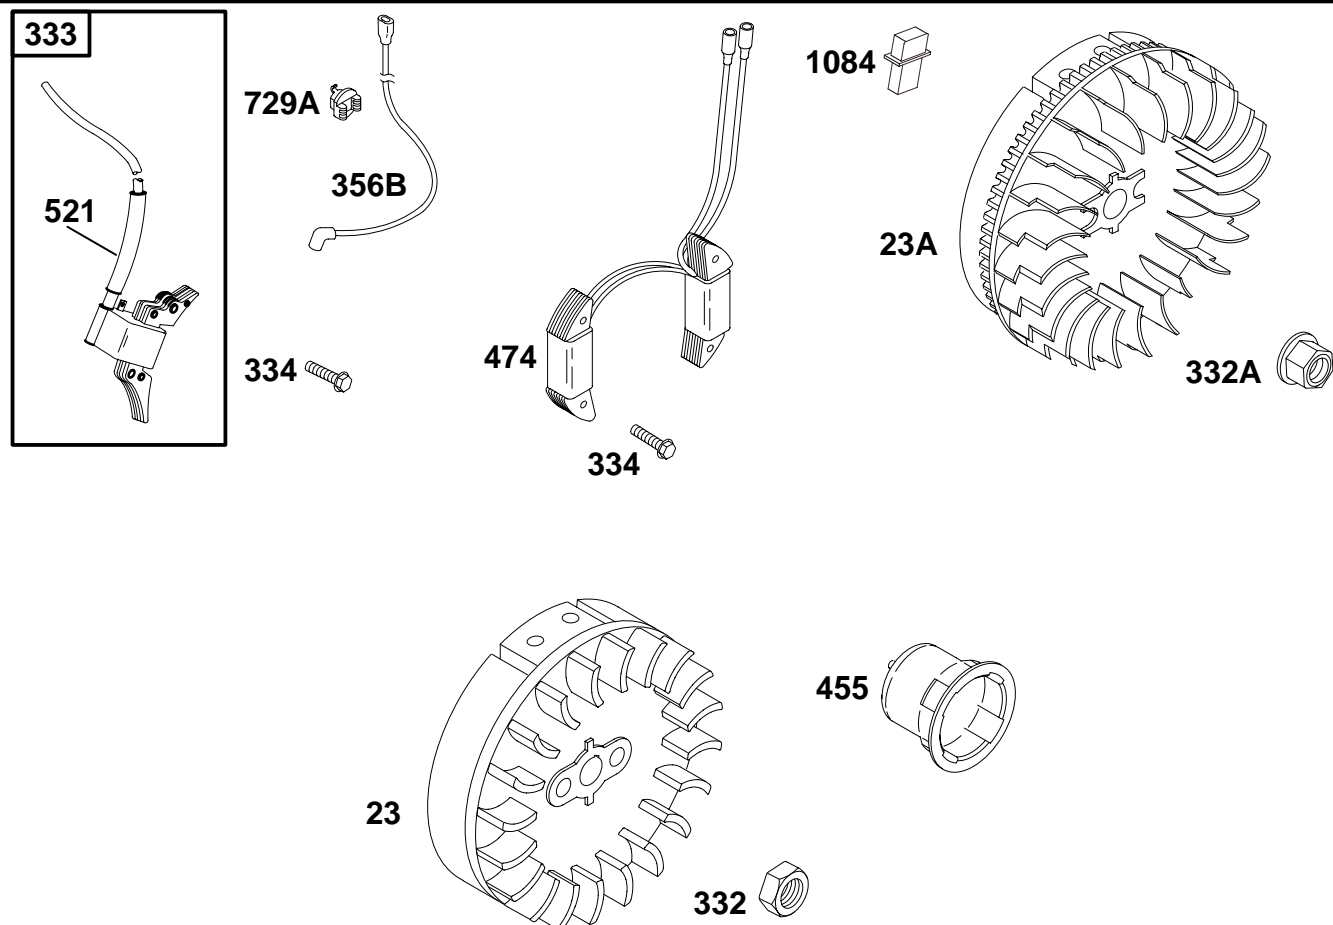

138400 to 138499

REF. NO.	PART NO.	DESCRIPTION	REF. NO.	PART NO.	DESCRIPTION	REF. NO.	PART NO.	DESCRIPTION
23	715429	Flywheel _____ Note _____ 715598 Flywheel Used on Model Series 138462.	333	715464	Armature-Magneto _____ Note _____ 715023 Armature-Magneto Used on Type No(s). 0084, 0155, 0284.	474	715255	Alternator (4 Amp) Used on Type No(s). 0155.
23A	715430	Flywheel Used on Type No(s). 0155. _____ Note _____ 715687 Flywheel Used on Type No(s). 0284.	334	710047	Screw (Magneto Armature)			_____ Note _____ 715194 Alternator (10 Amp) Used on Type No(s). 0284.
332	710048	Nut (Flywheel)	356B	710324	Stop Wire	521	710045	Shield-Cable (Support Bracket)
332A	710345	Nut (Flywheel)	455	710277	Cup-Flywheel _____ Note _____ 710366 Cup-Flywheel Used on Model Series 138462.	729A	710046	Wire Clip
						1084	710386	Terminal Connector

● Included in Carburetor Overhaul Kit-Ref. No. 121.
★ Included in Engine Gasket Set-Ref. No. 358.

◆ Included in Carburetor Gasket Set-Ref. No. 977.
Δ Included in Valve Gasket Set-Ref. No. 1095.