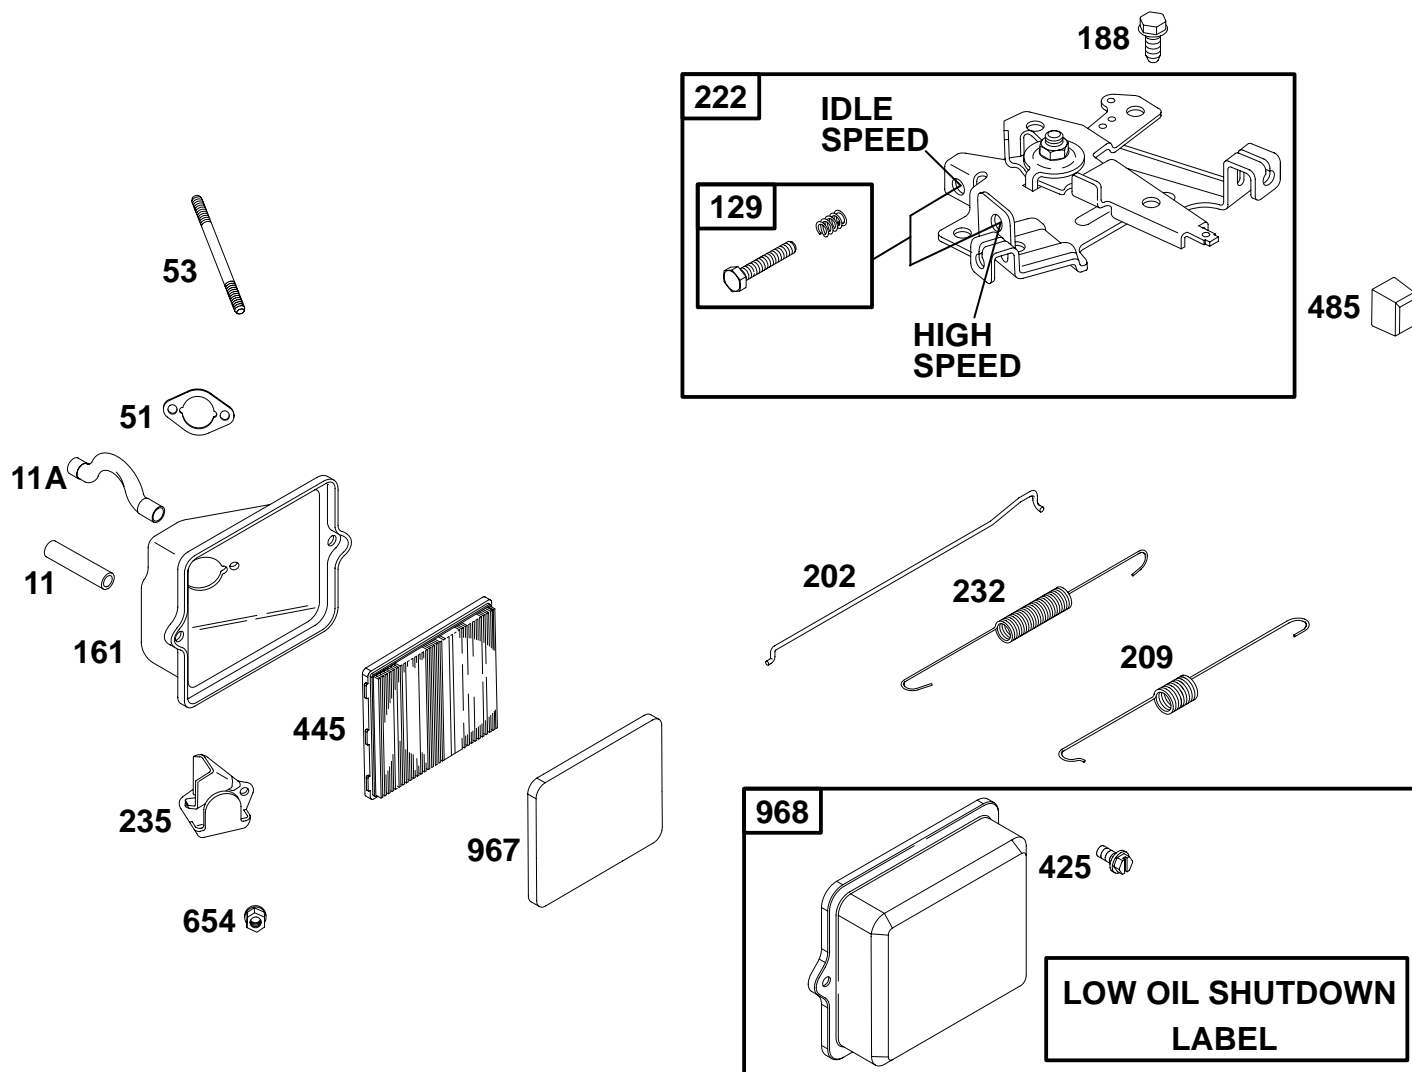

138400 to 138499

REF. NO.	PART NO.	DESCRIPTION	REF. NO.	PART NO.	DESCRIPTION	REF. NO.	PART NO.	DESCRIPTION
11	710115	Breather Tube	161	710521	Air Cleaner Base	222	715025	Control Bracket
11A	710450	Breather Tube Used on Type No(s). 0042.	188	710057	Screw (Control Bracket)	————— Note —————		715046 Control Bracket Used on Type No(s). 0038, 0042, 0132.
51	710060	Intake Gasket	202	710637	Mechanical Governor Link	232	710638	Governor Link Spring
53	710148	Stud (Carburetor)	209	710702	Governor Spring	235	710522	Fuel Spray Shield
129	715024	Governor Speed Screw (High and Idle Speed Adjustment)	————— Note —————		710703 Governor Spring Used on Type No(s). 0042, 0131, 0132.	425	694515	Screw (Air Cleaner Cover)
————— Note —————			710704 Governor Spring Used on Type No(s). 0038.	445	491588	Filter—Air Cleaner Cartridge		
	715170	Governor Speed Screw (High and Idle Speed Adjustment) Used on Type No(s). 0038, 0042, 0132.			485	280715	Control Knob	
					654	710068	Nut (Carburetor)	
					967	491435	Pre-Cleaner Filter	
					968	692321	Cover—Air Cleaner	

● Included in Carburetor Overhaul Kit—Ref. No. 121.
★ Included in Engine Gasket Set—Ref. No. 358.

◆ Included in Carburetor Gasket Set—Ref. No. 977.
△ Included in Valve Gasket Set—Ref. No. 1095.