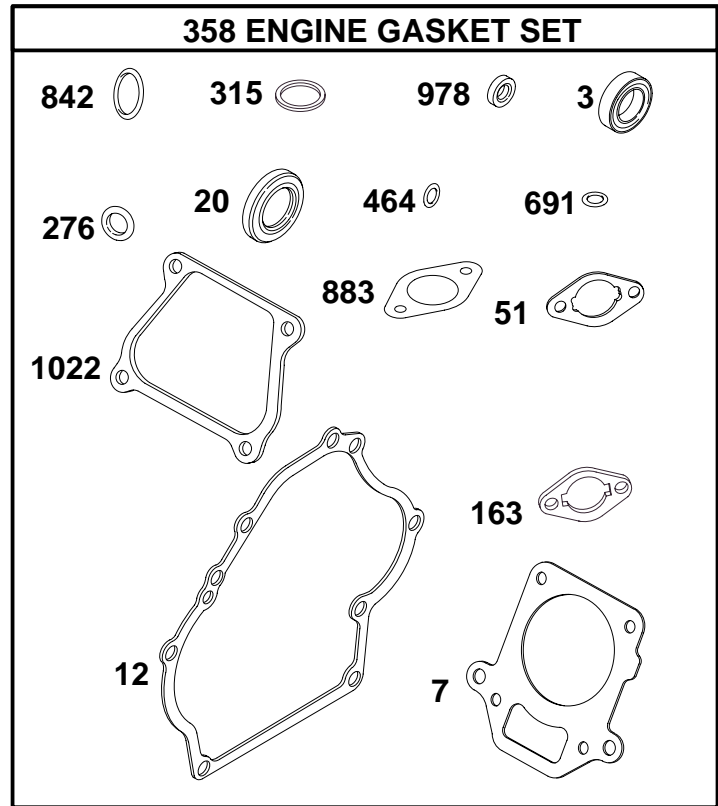

138400 to 138499

REF. NO.	PART NO.	DESCRIPTION	REF. NO.	PART NO.	DESCRIPTION	REF. NO.	PART NO.	DESCRIPTION
3	★710000	Oil Seal (Magneto Side)	137	◆	Float Bowl Gasket (Sold in Kit Only)	691	★710055	Governor Shaft Seal
7	★Δ710624	Cylinder Head Gasket	142	●710664	Carburetor Nozzle	708	●	Dust Seal (Throttle Shaft, Sold in Kit Only)
12	★710628	Crankcase Gasket	147	●710883	Pilot Jet	708A	●	Dust Seal (Choke Shaft, Sold in Kit Only)
20	★710215	Oil Seal (PTO Side)	163	★Δ◆710639	Air Cleaner Gasket	842	★710029	Dipstick/Tube Seal
		Note _____	276	★710004	Sealing Washer	868	Δ710019	Valve Seal
		★710788 Oil Seal (PTO Side)	276A	◆	Sealing Washer (Sold in Kit Only)	883	★Δ710082	Gasket-Exhaust
		Used on Model Series 138462.	315	★710072	O-Ring Seal (Filter Bowl)	977	715485	Carburetor Gasket Set
51	★Δ◆710060	Intake Gasket	358	715482	Engine Gasket Set	978	★710091	Oil Gard® Gasket
104	●710663	Float Hinge Pin			Note _____	1022	★Δ710626	Gasket-Rocker Cover
105	●710661	Float Needle Valve			715690 Engine Gasket Set	1095	715483	Valve Gasket Set
117	●710881	Main Jet			Used on Model Series 138462.			
121	715484	Carburetor Overhaul Kit	464	★710069	O-Ring Seal (Fuel Shut Off Valve)			

● Included in Carburetor Overhaul Kit-Ref. No. 121.
★ Included in Engine Gasket Set-Ref. No. 358.

◆ Included in Carburetor Gasket Set-Ref. No. 977.
Δ Included in Valve Gasket Set-Ref. No. 1095.