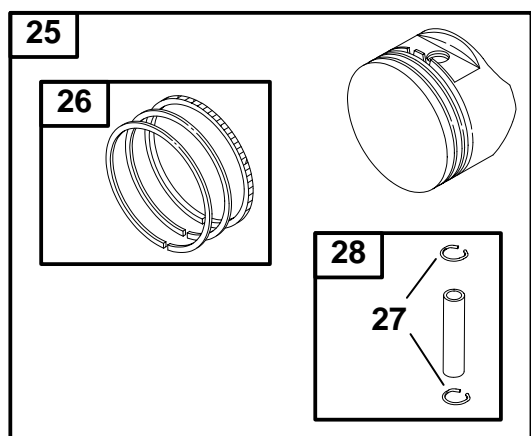

138400 to 138499

REF. NO.	PART NO.	DESCRIPTION	REF. NO.	PART NO.	DESCRIPTION	REF. NO.	PART NO.	DESCRIPTION
16	715426	Crankshaft Used on Type No(s). 0035, 0084, 0120, 0133, 0155, 0159, 0284.	25	715594	Piston Assembly (Standard)	29	715427	Connecting Rod (Standard)
16A	715499	Crankshaft Used on Type No(s). 0047.		715596	Piston Assembly (.010 O.S.)		715502	Connecting Rod (.020 Undersize)
16B	715469	Crankshaft Used on Type No(s). 0038, 0042.	26	715452	Ring Set (Standard)	32	710095	Screw (Connecting Rod)
16C	715592	Crankshaft Used on Model Series 138462.		715453	Ring Set (.010 O.S.)	46	715451	Camshaft ———— Note ———— 715606 Camshaft Used on Model Series 138462.
24	710037	Flywheel Key		715454	Ring Set (.020 O.S.)	101	710616	Shaft Pin ———— Note ———— 710340 Shaft Pin Used on Model Series 138462.
			27	710040	Piston Pin Lock	1051	710039	Ring-Retaining
			28	715455	Piston Pin			

● Included in Carburetor Overhaul Kit—Ref. No. 121.
★ Included in Engine Gasket Set—Ref. No. 358.

◆ Included in Carburetor Gasket Set—Ref. No. 977.
△ Included in Valve Gasket Set—Ref. No. 1095.