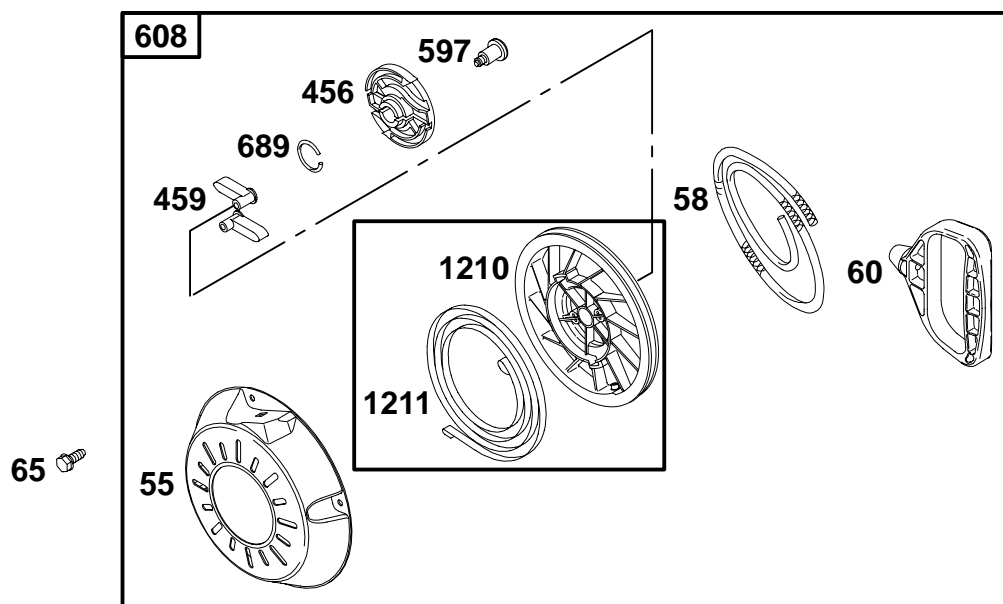

12B400 to 12B499

REF. NO.	PART NO.	DESCRIPTION	REF. NO.	PART NO.	DESCRIPTION	REF. NO.	PART NO.	DESCRIPTION
55	695739	Housing—Rewind Starter	65	692608	Screw (Rewind Starter)	689	263073	Spring—Friction Pulley/Spring Assembly (Pulley)
58	693389	Rope—Starter (Cut to Required Length)	456	281503	Plate—Pawl Friction	1210	498144	Pulley/Spring Assembly (Pulley)
60	695740	Grip—Starter Rope	459	281505	Pawl—Ratchet	1211	498144	Pulley/Spring Assembly (Spring)
			597	94943	Screw (Pawl Friction Plate)			
			608	695738	Starter—Rewind			

★ Included in Engine Gasket Set—Ref. No. 358.
Δ Included in Valve Gasket Set—Ref. No. 1095.

● Included in Carburetor Overhaul Kit—Ref. No. 121.
◆ Included in Carburetor Gasket Set—Ref. No. 977.