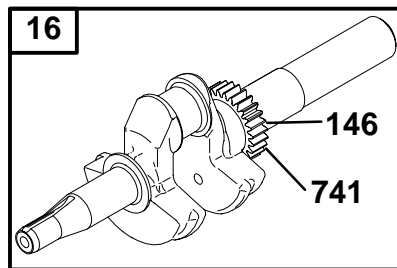

★ **REQUIRES SPECIAL TOOLS TO INSTALL. SEE REPAIR INSTRUCTION MANUAL.**

1019 LABEL KIT

1058 OWNER'S MANUAL

REF. NO.	PART NO.	DESCRIPTION	REF. NO.	PART NO.	DESCRIPTION	REF. NO.	PART NO.	DESCRIPTION
1	695771	Cylinder Assembly	307	690345	Screw (Cylinder Shield)	552	692346	Bushing-Governor Crank
2	399269	Bushing/Seal Kit (Magneto Side)	307A	691003	Screw (Cylinder Shield)	718	230192	Pin-Locating
3	★299819	Seal-Oil (Magneto Side)	441	694262	Bracket-Oil Fill	842	280393	Seal-O Ring (Dipstick)
15	94916	Plug-Oil Drain	449	94929	Screw (Oil Fill Bracket)	847	693617	Dipstick/Tube Assembly
306	695710	Shield-Cylinder	523	693618	Dipstick	1019	695751	Kit-Label
						1058	274690	Manual-Owner's

REF. NO.	PART NO.	DESCRIPTION	REF. NO.	PART NO.	DESCRIPTION	REF. NO.	PART NO.	DESCRIPTION		
16	693887	Crankshaft	26	499631	Ring Set (Standard)	32	94699	Screw (Connecting Rod)		
24	222698	Key-Flywheel			Note	32A	695759	Screw (Connecting Rod)		
25	499627	Piston Assembly (Standard)			692785			46	693404	Camshaft
		Note			692786			146	94388	Key-Timing
		692788			692787			219	693578	Gear-Governor
		692789						220	221551	Washer (Governor Gear)
		692790			27	263190	Lock-Piston Pin	741	692565	Gear-Timing
					28	499423	Pin-Piston	742	692564	Retainer-E-Ring
					29	690124	Rod-Connecting	746	692566	Gear-Idler
					30	692562	Dipper-Connecting Rod			