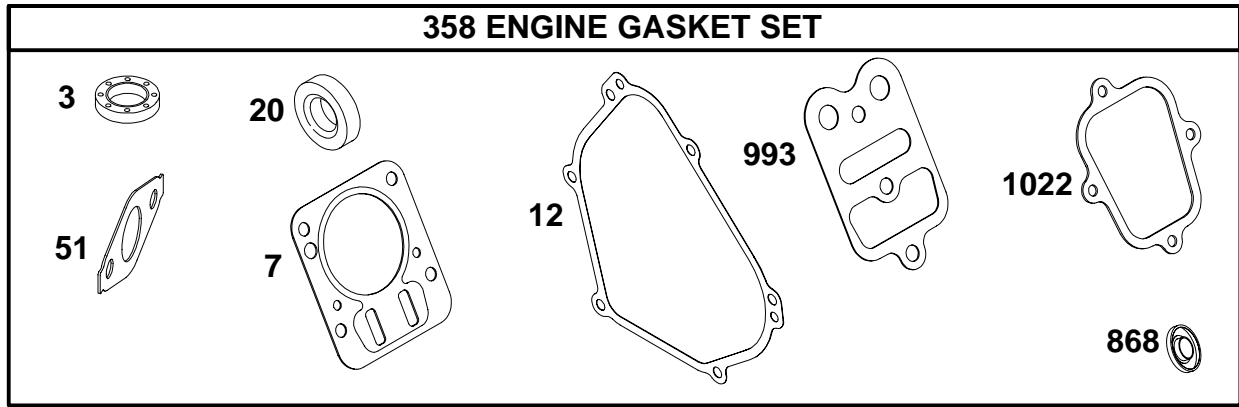

REF. NO.	PART NO.	DESCRIPTION	REF. NO.	PART NO.	DESCRIPTION	REF. NO.	PART NO.	DESCRIPTION
3	★299819	Seal-Oil (Magneto Side)	121	695157	Carburetor Overhaul Kit	633A	◆◆691321	Seal-Choke/Throttle Shaft
7	★∅695166	Gasket-Cylinder Head	122	◆693749	Spacer-Carburetor	868	★∅498592	Seal-Valve
12	★692549	Gasket-Crankcase	127	◆694468	Plug-Welch	977	695156	Gasket Set-Carburetor
20	★692550	Seal-Oil (PTO Side)	134	◆398188	Kit-Needle/Seat	993	★∅691892	Gasket-Cylinder Head Plate
51	◆◆692555	Gasket-Intake (2 Required)	137	◆◆693981	Gasket-Float Bowl	1022	★∅691890	Gasket-Rocker Cover
104	◆691242	Pin-Float Hinge	276	◆◆271716	Washer-Sealing	1095	695289	Gasket Set-Valve
			358	695155	Gasket Set-Engine			
			633	◆◆693867	Seal-Choke/Throttle Shaft			

★ Included in Engine Gasket Set-Ref. No. 358.
∆ Included in Valve Gasket Set-Ref. No. 1095.

◆ Included in Carburetor Overhaul Kit-Ref. No. 121.
◆◆ Included in Carburetor Gasket Set-Ref. No. 977.