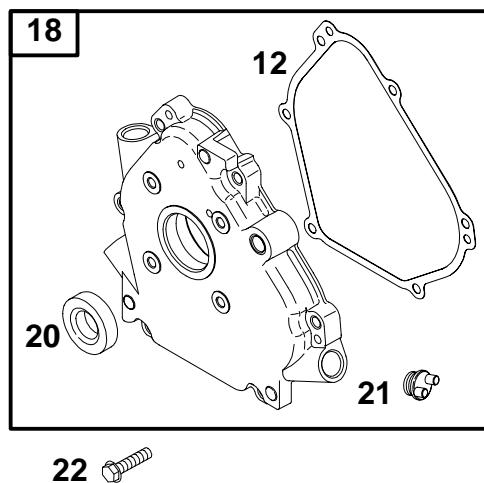

12B400 to 12B499

REF. NO.	PART NO.	DESCRIPTION	REF. NO.	PART NO.	DESCRIPTION	REF. NO.	PART NO.	DESCRIPTION
12	★692549	Gasket-Crankcase	20	★692550	Seal-Oil (PTO Side)	22	692551	Screw (Crankcase Cover)
18	693204	Cover-Crankcase	21	281658	Cap-Oil Fill			

★ Included in Engine Gasket Set-Ref. No. 358.
Δ Included in Valve Gasket Set-Ref. No. 1095.

● Included in Carburetor Overhaul Kit-Ref. No. 121.
◆ Included in Carburetor Gasket Set-Ref. No. 977.