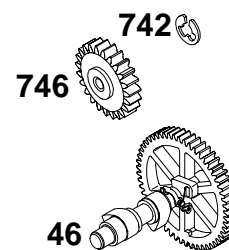

12B400 to 12B499

REF. NO.	PART NO.	DESCRIPTION	REF. NO.	PART NO.	DESCRIPTION	REF. NO.	PART NO.	DESCRIPTION		
16	693887	Crankshaft	26	499631	Ring Set (Standard)	32	94699	Screw (Connecting Rod)		
24	222698	Key-Flywheel			Note	32A	695759	Screw (Connecting Rod)		
25	499627	Piston Assembly (Standard)			692785			46	693404	Camshaft
		Note			692786			146	94388	Key-Timing
		692788			692787			219	693578	Gear-Governor
		692789						220	221551	Washer (Governor Gear)
		692790			27	263190	Lock-Piston Pin	741	692565	Gear-Timing
					28	499423	Pin-Piston	742	692564	Retainer-E-Ring
					29	690124	Rod-Connecting	746	692566	Gear-Idler
					30	692562	Dipper-Connecting Rod			

★ Included in Engine Gasket Set-Ref. No. 358.
Δ Included in Valve Gasket Set-Ref. No. 1095.

● Included in Carburetor Overhaul Kit-Ref. No. 121.
◆ Included in Carburetor Gasket Set-Ref. No. 977.