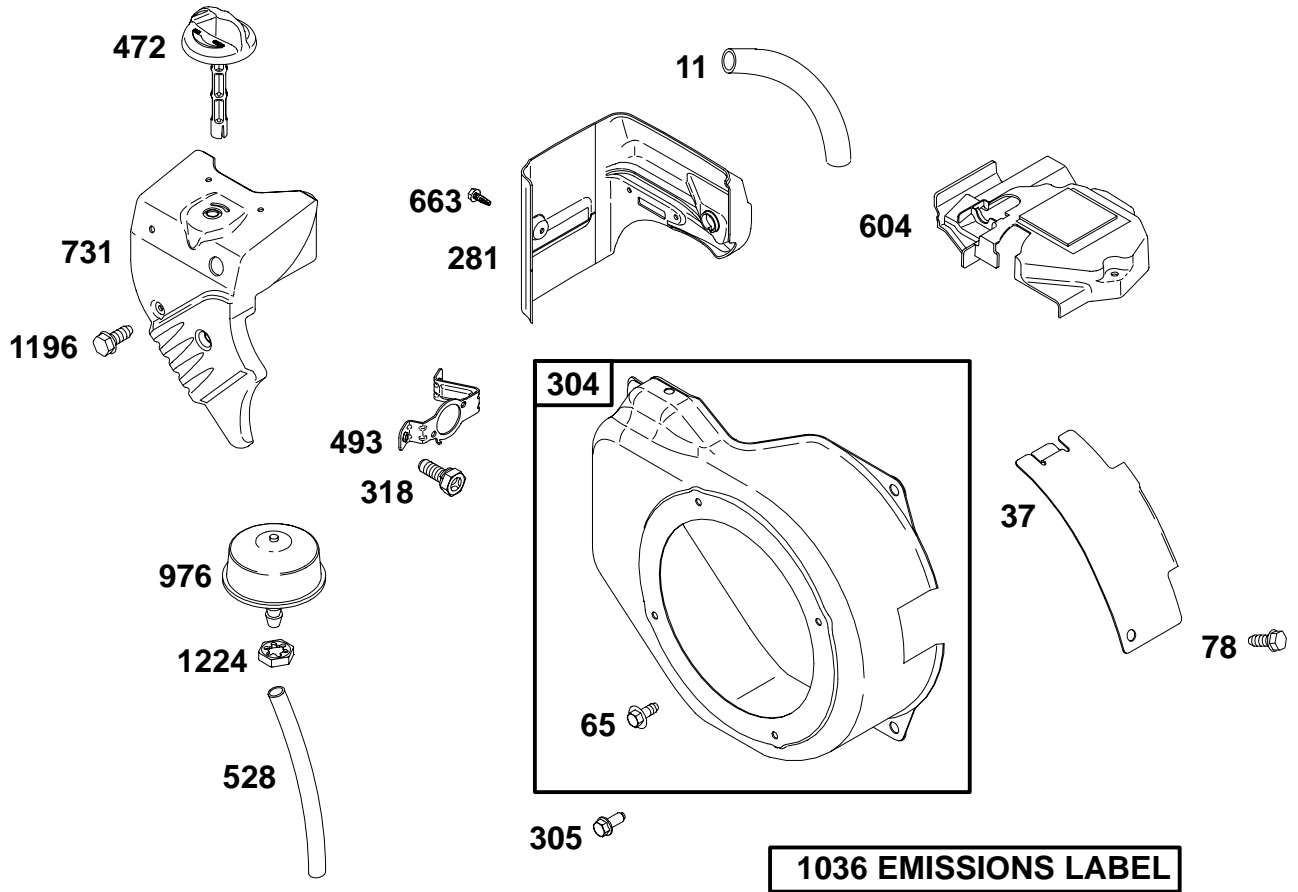

REF. NO.	PART NO.	DESCRIPTION	REF. NO.	PART NO.	DESCRIPTION	REF. NO.	PART NO.	DESCRIPTION
11	695745	Tube-Breather	305	690960	Screw	731	695748	Hood-Snow
37	695725	Guard-Flywheel	318	690370	Screw (Mounting Bracket)	976	695750	Primer-Carburetor
65	692608	Screw (Rewind Starter)	472	695752	Knob-Choke Shaft	1036	695041	Label-Emissions
78	695724	Screw ((Flywheel Guard) (Blower Housing)	493	695744	Bracket-Mounting	1196	695733	Screw (Snow Hood)
281	695732	Panel-Control	528	695746	Hose-Primer	1224	94581	Nut (Carburetor Primer)
304	695753	Housing-Blower	604	695749	Cover-Control (Control Panel)			
			663	695733	Screw (Control Panel)			

★ Included in Engine Gasket Set-Ref. No. 358.
Δ Included in Valve Gasket Set-Ref. No. 1095.

● Included in Carburetor Overhaul Kit-Ref. No. 121.
◆ Included in Carburetor Gasket Set-Ref. No. 977.