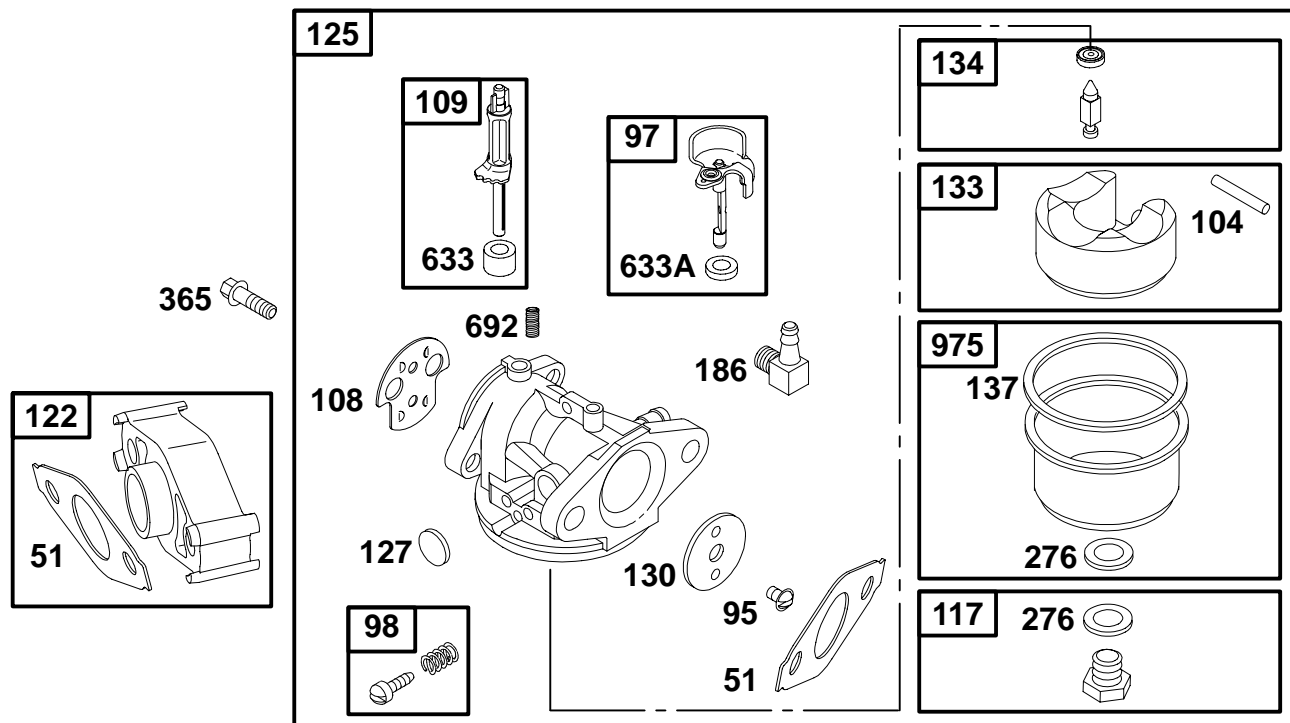

REF. NO.	PART NO.	DESCRIPTION	REF. NO.	PART NO.	DESCRIPTION	REF. NO.	PART NO.	DESCRIPTION
51	◆◆692555	Gasket-Intake (2 Required)	122	◆693749	Spacer-Carburetor	365	692568	Screw (Carburetor)
95	94098	Screw (Throttle Valve)	125	695727	Carburetor	633	◆◆693867	Seal-Choke/Throttle Shaft
97	690024	Shaft-Throttle	127	◆694468	Plug-Welch	633A	◆◆691321	Seal-Choke/Throttle Shaft
98	398185	Kit-Idle Speed	130	691181	Valve-Throttle	692	690572	Spring-Detent (Choke)
104	◆691242	Pin-Float Hinge	133	398187	Float-Carburetor	975	493640	Bowl-Float
108	695807	Valve-Choke	134	◆398188	Kit-Needle/Seat			
109	695729	Shaft-Choke	137	◆◆693981	Gasket-Float Bowl			
117	690048	Jet-Main (Standard)	186	493496	Connector-Hose			
			276	◆◆271716	Washer-Sealing			

★ Included in Engine Gasket Set-Ref. No. 358.
Δ Included in Valve Gasket Set-Ref. No. 1095.

● Included in Carburetor Overhaul Kit-Ref. No. 121.
◆ Included in Carburetor Gasket Set-Ref. No. 977.