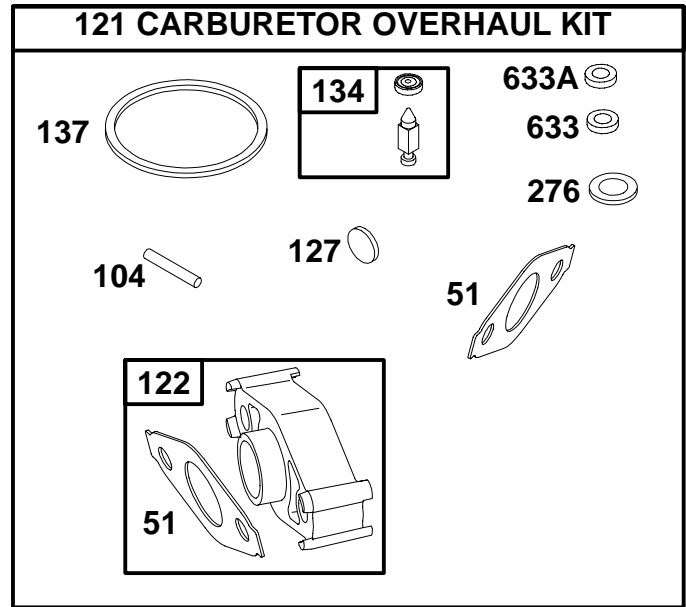

REF. NO.	PART NO.	DESCRIPTION	REF. NO.	PART NO.	DESCRIPTION	REF. NO.	PART NO.	DESCRIPTION
3	★299819	Seal-Oil (Magneto Side)	121	695157	Carburetor Overhaul Kit	633A	◆◆691321	Seal-Choke/Throttle Shaft
7	★∅695166	Gasket-Cylinder Head	122	◆693749	Spacer-Carburetor	868	★∅498592	Seal-Valve
12	★692549	Gasket-Crankcase	127	◆694468	Plug-Welch	977	695156	Gasket Set-Carburetor
20	★692550	Seal-Oil (PTO Side)	134	◆398188	Kit-Needle/Seat	993	★∅691892	Gasket-Cylinder Head Plate
51	◆◆692555	Gasket-Intake (2 Required)	137	◆◆693981	Gasket-Float Bowl	1022	★∅691890	Gasket-Rocker Cover
104	◆691242	Pin-Float Hinge	276	◆◆271716	Washer-Sealing	1095	695289	Gasket Set-Valve
			358	695155	Gasket Set-Engine			
			633	◆◆693867	Seal-Choke/Throttle Shaft			

★ Included in Engine Gasket Set-Ref. No. 358.
∆ Included in Valve Gasket Set-Ref. No. 1095.

◆ Included in Carburetor Overhaul Kit-Ref. No. 121.
◆◆ Included in Carburetor Gasket Set-Ref. No. 977.