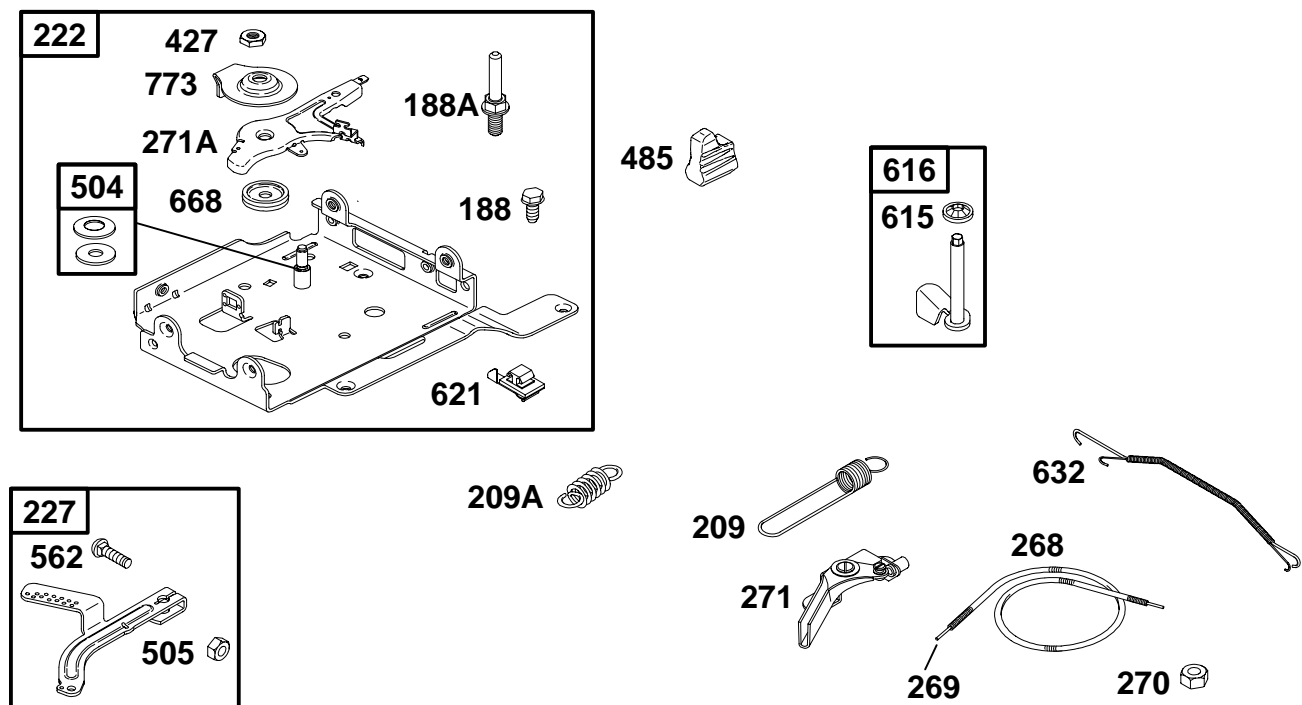

★ Included in Engine Gasket Set-Ref. No. 358.
 Δ Included in Valve Gasket Set-Ref. No. 1095.

● Included in Carburetor Overhaul Kit-Ref. No. 121.
 ◆ Included in Carburetor Gasket Set-Ref. No. 977.

REF. NO.	PART NO.	DESCRIPTION	REF. NO.	PART NO.	DESCRIPTION	REF. NO.	PART NO.	DESCRIPTION
51	◆◆692555	Gasket-Intake (2 Required)	122	◆693749	Spacer-Carburetor	365	692568	Screw (Carburetor)
95	94098	Screw (Throttle Valve)	125	695727	Carburetor	633	◆◆693867	Seal-Choke/Throttle Shaft
97	690024	Shaft-Throttle	127	◆694468	Plug-Welch	633A	◆◆691321	Seal-Choke/Throttle Shaft
98	398185	Kit-Idle Speed	130	691181	Valve-Throttle	692	690572	Spring-Detent (Choke)
104	◆691242	Pin-Float Hinge	133	398187	Float-Carburetor	975	493640	Bowl-Float
108	695807	Valve-Choke	134	◆398188	Kit-Needle/Seat			
109	695729	Shaft-Choke	137	◆◆693981	Gasket-Float Bowl			
117	690048	Jet-Main (Standard)	186	493496	Connector-Hose			
			276	◆◆271716	Washer-Sealing			

REF. NO.	PART NO.	DESCRIPTION	REF. NO.	PART NO.	DESCRIPTION	REF. NO.	PART NO.	DESCRIPTION
188	94644	Screw (Control Bracket)	270	63426	Nut (Control Wire Casing)	562	94852	Bolt (Governor Control Lever)
188A	695709	Screw (Control Bracket)	271	290568	Lever—Control	615	692576	Retainer—Governor Shaft
209	692571	Spring—Governor	271A	695743	Lever—Control	616	692547	Crank—Governor
209A	261306	Spring—Governor	427	694255	Nut (Control Bracket)	621	396847	Switch—Stop
222	695742	Bracket—Control	485	695755	Knob—Control	632	692653	Spring/Link— Mechanical Governor
227	692573	Lever—Governor Control	504	694254	Set—Friction Washer	668	694257	Spacer
268	691072	Casing—Control Wire (Cut to Length)	505	231082	Nut (Governor Control Lever)	773	694258	Retainer
269	26099	Wire—Control (Cut to Length)						