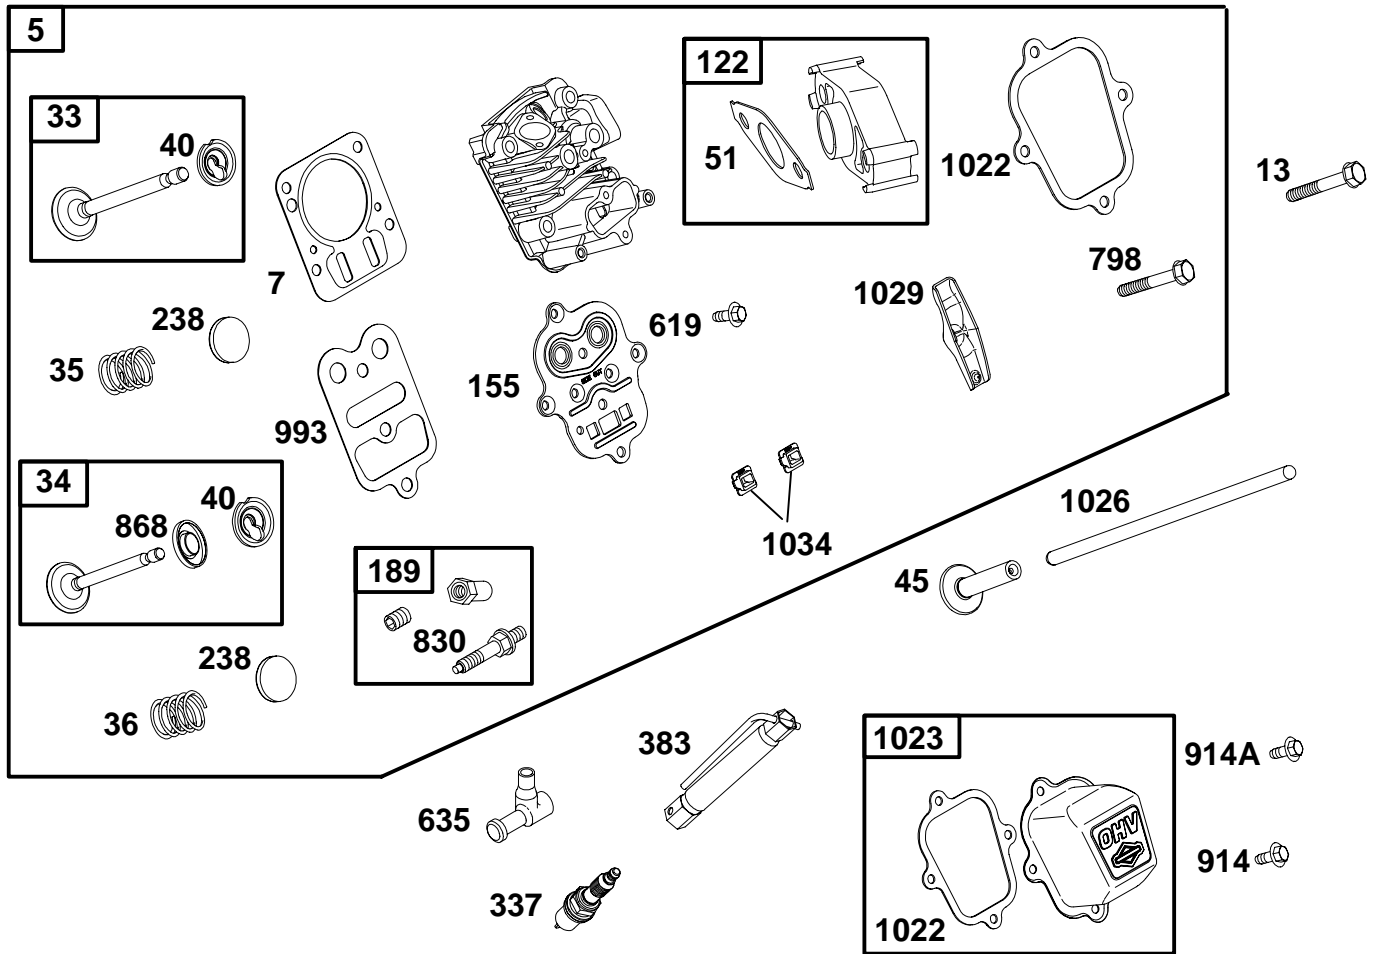

12B400 to 12B499

REF. NO.	PART NO.	DESCRIPTION	REF. NO.	PART NO.	DESCRIPTION	REF. NO.	PART NO.	DESCRIPTION
5	693643	Head-Cylinder	122	●693749	Spacer-Carburetor	868	★Ø498592	Seal-Valve
7	★Ø695166	Gasket-Cylinder Head	155	695168	Plate-Cylinder Head	914	94786	Screw (Rocker Cover) (7/16" Long)
13	691137	Screw (Cylinder Head)	189	694543	Ball-Rocker Arm	914A	692557	Screw (Rocker Cover) (3/8" Long)
33	499642	Valve-Exhaust	238	691300	Cap-Valve	993	★Ø691892	Gasket-Cylinder Head Plate
34	499641	Valve-Intake	337	491055	Plug-Spark	1022	★Ø691890	Gasket-Rocker Cover
35	691304	Spring-Valve (Intake)	383	19374	Wrench-Spark Plug	1023	499924	Cover-Rocker Arm
36	691304	Spring-Valve (Exhaust)	619	691108	Screw (Cylinder Head Plate)	1026	693517	Rod-Push
40	93312	Retainer-Valve	635	280897	Boot-Spark Plug	1029	691230	Arm-Rocker
45	262679	Tappet-Valve	798	692559	Screw (Rocker Arm)	1034	691343	Guide-Push Rod
51	◆◆◆692555	Gasket-Intake (2 Required)	830	694544	Stud (Rocker Arm)			

★ Included in Engine Gasket Set-Ref. No. 358.
Δ Included in Valve Gasket Set-Ref. No. 1095.

● Included in Carburetor Overhaul Kit-Ref. No. 121.
◆ Included in Carburetor Gasket Set-Ref. No. 977.