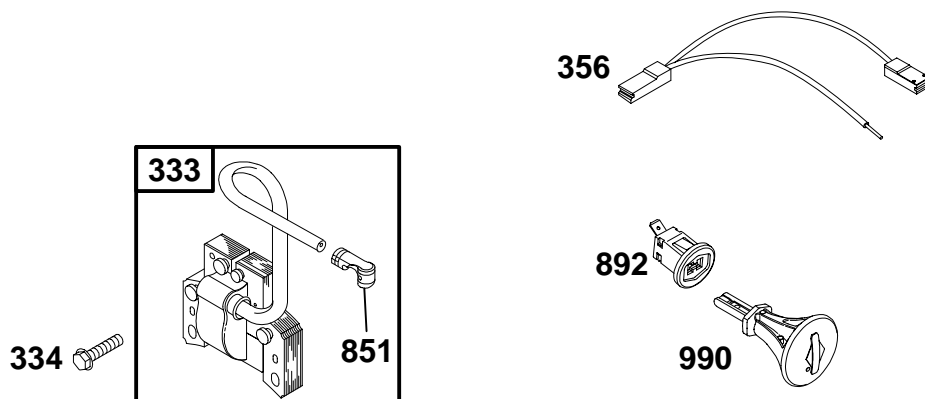

REF. NO.	PART NO.	DESCRIPTION	REF. NO.	PART NO.	DESCRIPTION	REF. NO.	PART NO.	DESCRIPTION
333	695711	Armature-Magneto	356	695731	Wire-Stop	892	695747	Switch-Key
334	94731	Screw (Magneto Armature)	851	493880	Terminal-Spark Plug	990	695756	Key

★ Included in Engine Gasket Set-Ref. No. 358.
Δ Included in Valve Gasket Set-Ref. No. 1095.

● Included in Carburetor Overhaul Kit-Ref. No. 121.
◆ Included in Carburetor Gasket Set-Ref. No. 977.