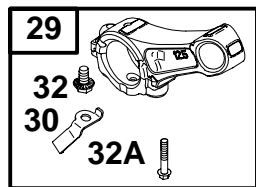

★ **REQUIRES SPECIAL TOOLS TO INSTALL. SEE REPAIR INSTRUCTION MANUAL.**

1019 LABEL KIT

1058 OWNER'S MANUAL

REF. NO.	PART NO.	DESCRIPTION	REF. NO.	PART NO.	DESCRIPTION	REF. NO.	PART NO.	DESCRIPTION
1	695771	Cylinder Assembly	307	690345	Screw (Cylinder Shield)	552	692346	Bushing-Governor Crank
2	399269	Bushing/Seal Kit (Magneto Side)	307A	691003	Screw (Cylinder Shield)	718	230192	Pin-Locating
3	★299819	Seal-Oil (Magneto Side)	441	694262	Bracket-Oil Fill	842	280393	Seal-O Ring (Dipstick)
15	94916	Plug-Oil Drain	449	94929	Screw (Oil Fill Bracket)	847	693617	Dipstick/Tube Assembly
306	695710	Shield-Cylinder	523	693618	Dipstick	1019	695751	Kit-Label
						1058	274690	Manual-Owner's

REF. NO.	PART NO.	DESCRIPTION	REF. NO.	PART NO.	DESCRIPTION	REF. NO.	PART NO.	DESCRIPTION		
16	693887	Crankshaft	26	499631	Ring Set (Standard)	32	94699	Screw (Connecting Rod)		
24	222698	Key-Flywheel			Note	32A	695759	Screw (Connecting Rod)		
25	499627	Piston Assembly (Standard)			692785			46	693404	Camshaft
		Note			692786			146	94388	Key-Timing
		692788			692787			219	693578	Gear-Governor
		692789						220	221551	Washer (Governor Gear)
		692790			27	263190	Lock-Piston Pin	741	692565	Gear-Timing
					28	499423	Pin-Piston	742	692564	Retainer-E-Ring
					29	690124	Rod-Connecting	746	692566	Gear-Idler
					30	692562	Dipper-Connecting Rod			