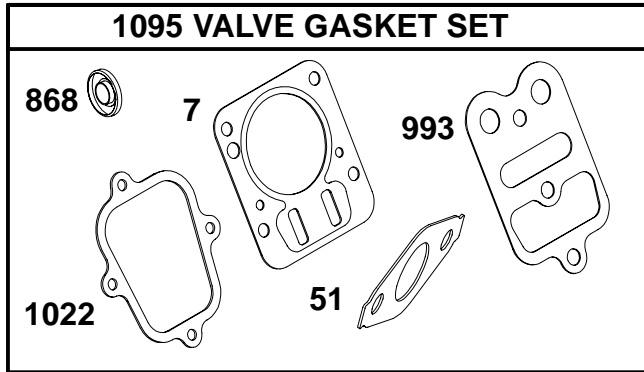

REF. NO.	PART NO.	DESCRIPTION	REF. NO.	PART NO.	DESCRIPTION	REF. NO.	PART NO.	DESCRIPTION
3	★299819	Seal-Oil (Magneto Side)	121	695157	Carburetor Overhaul Kit	633A	◆◆691321	Seal-Choke/Throttle Shaft
7	★∅695166	Gasket-Cylinder Head	122	◆693749	Spacer-Carburetor	868	★∅498592	Seal-Valve
12	★692549	Gasket-Crankcase	127	◆694468	Plug-Welch	977	695156	Gasket Set-Carburetor
20	★692550	Seal-Oil (PTO Side)	134	◆398188	Kit-Needle/Seat	993	★∅691892	Gasket-Cylinder Head Plate
51	◆◆692555	Gasket-Intake (2 Required)	137	◆◆693981	Gasket-Float Bowl	1022	★∅691890	Gasket-Rocker Cover
104	◆691242	Pin-Float Hinge	276	◆◆271716	Washer-Sealing	1095	695289	Gasket Set-Valve
			358	695155	Gasket Set-Engine			
			633	◆◆693867	Seal-Choke/Throttle Shaft			

★ Included in Engine Gasket Set-Ref. No. 358.
∆ Included in Valve Gasket Set-Ref. No. 1095.

◆ Included in Carburetor Overhaul Kit-Ref. No. 121.
◆◆ Included in Carburetor Gasket Set-Ref. No. 977.