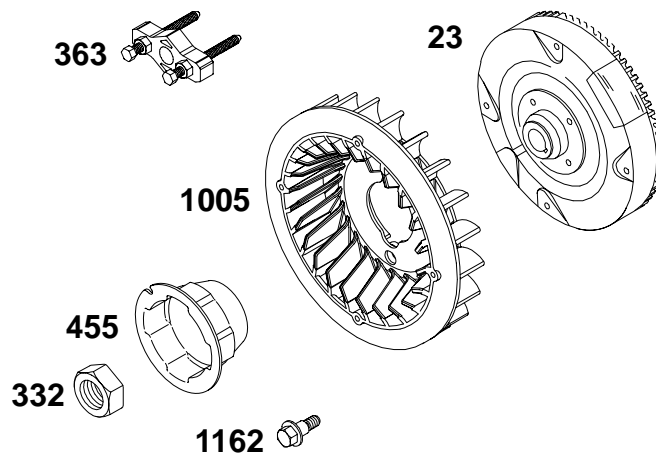

12B400 to 12B499

REF. NO.	PART NO.	DESCRIPTION	REF. NO.	PART NO.	DESCRIPTION	REF. NO.	PART NO.	DESCRIPTION
23	695741	Flywheel	363	19069	Puller-Flywheel	1162	692590	Screw (Flywheel Fan)
332	94877	Nut (Flywheel)	455	692591	Cup-Flywheel			
			1005	692592	Fan-Flywheel			

★ Included in Engine Gasket Set-Ref. No. 358.

△ Included in Valve Gasket Set-Ref. No. 1095.

● Included in Carburetor Overhaul Kit-Ref. No. 121.

◆ Included in Carburetor Gasket Set-Ref. No. 977.