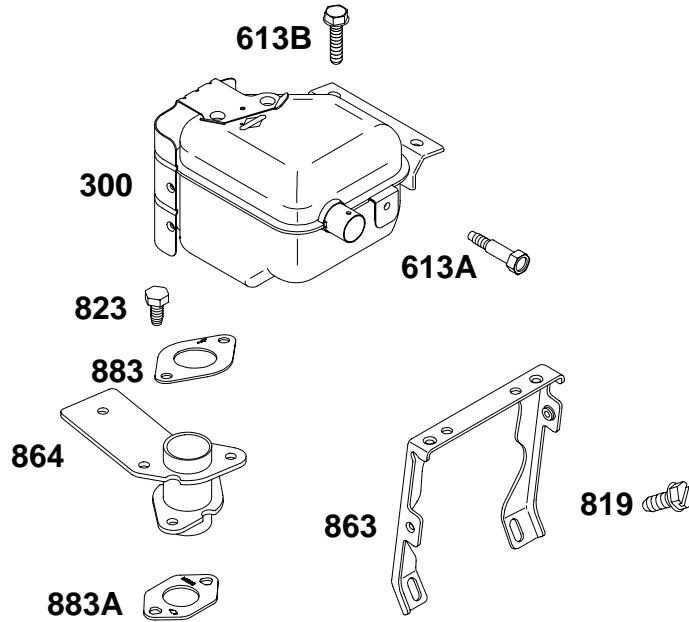

REF. NO.	PART NO.	DESCRIPTION	REF. NO.	PART NO.	DESCRIPTION	REF. NO.	PART NO.	DESCRIPTION
300	695735	Muffler	819	94914	Screw (Muffler Bracket)	883	272309	Gasket-Exhaust (Between Adapter and Muffler)
613A	694460	Screw (Muffler)	823	94706	Screw (Muffler Adapter)	883A	274246	Gasket-Exhaust (Between Cylinder Head and Adapter)
613B	691108	Screw (Muffler)	863	695734	Bracket-Muffler			
			864	694430	Adapter-Muffler			

★ Included in Engine Gasket Set-Ref. No. 358.
△ Included in Valve Gasket Set-Ref. No. 1095.

● Included in Carburetor Overhaul Kit-Ref. No. 121.
◆ Included in Carburetor Gasket Set-Ref. No. 977.