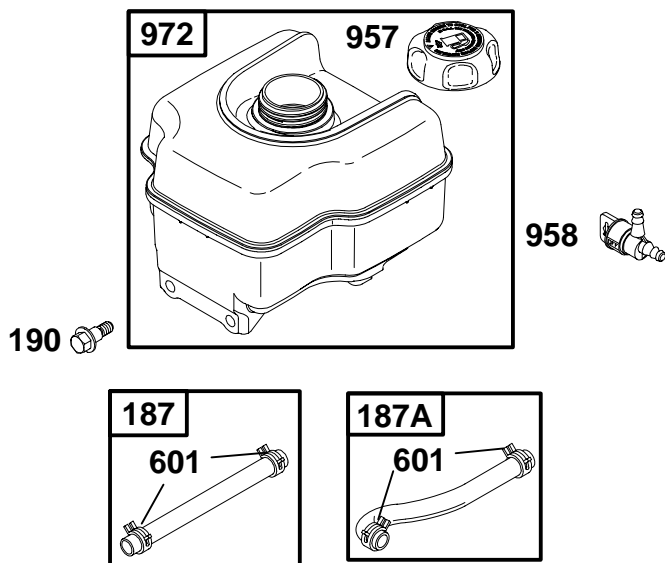

12B400 to 12B499

REF. NO.	PART NO.	DESCRIPTION	REF. NO.	PART NO.	DESCRIPTION	REF. NO.	PART NO.	DESCRIPTION
187	298049	Line-Fuel (Cut to Required Length)	190	692127	Screw	958	692586	Valve-Fuel Shut-Off
187A	692601	Line-Fuel (Molded)	601	95162	Clamp-Hose	972	695736	Tank-Fuel
			957	695737	Cap-Fuel Tank			

★ Included in Engine Gasket Set-Ref. No. 358.
Δ Included in Valve Gasket Set-Ref. No. 1095.

● Included in Carburetor Overhaul Kit-Ref. No. 121.
◆ Included in Carburetor Gasket Set-Ref. No. 977.