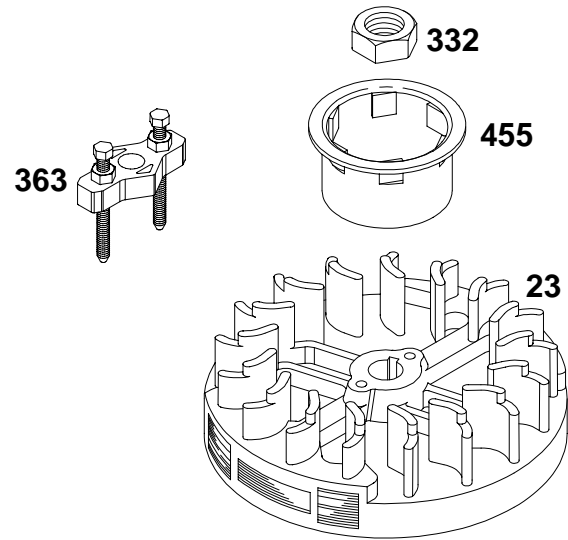

125700 to 125799

REF. NO.	PART NO.	DESCRIPTION	REF. NO.	PART NO.	DESCRIPTION	REF. NO.	PART NO.	DESCRIPTION
23	492177	Flywheel-Magneto			————— Note —————	356	398808	Wire-Ground
		————— Note —————			493293		19069	Puller-Flywheel
	492893	Flywheel-Magneto			Used on Engines With	455	224250	Cup-Starter
		Used on Type No(s).			Band Brake.	621	396847	Switch-Stop
		0112, 0114, 4001.	305	94513	Screw-Hex Hd. Sem.	851	221798	Terminal-Ignition Cable
258	94512	Screw-Hex. Head	332	92284	Nut-Flywheel	922	262640	Spring-Brake
304	493294	Housing-Blower	333	802574	Armature-Magneto	923	493442	Brake Assembly
		Used on Engines Without Band Brake.	334	93381	Screw-Armature Mounting			

- ★ Included in Gasket Set-Part No. 493263
- Included in Carburetor Overhaul Kit-See Ref. 121.
- Included in Carburetor Gasket Set-Part No. 490937.

2162-7

Assemblies include all parts shown in frames.