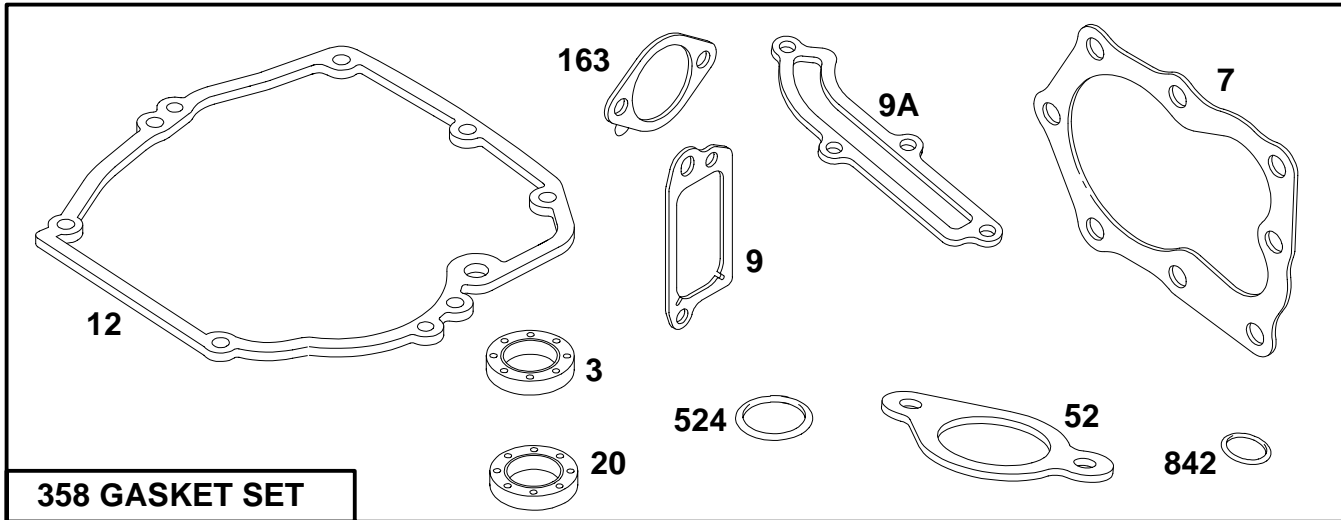

125700 to 125799