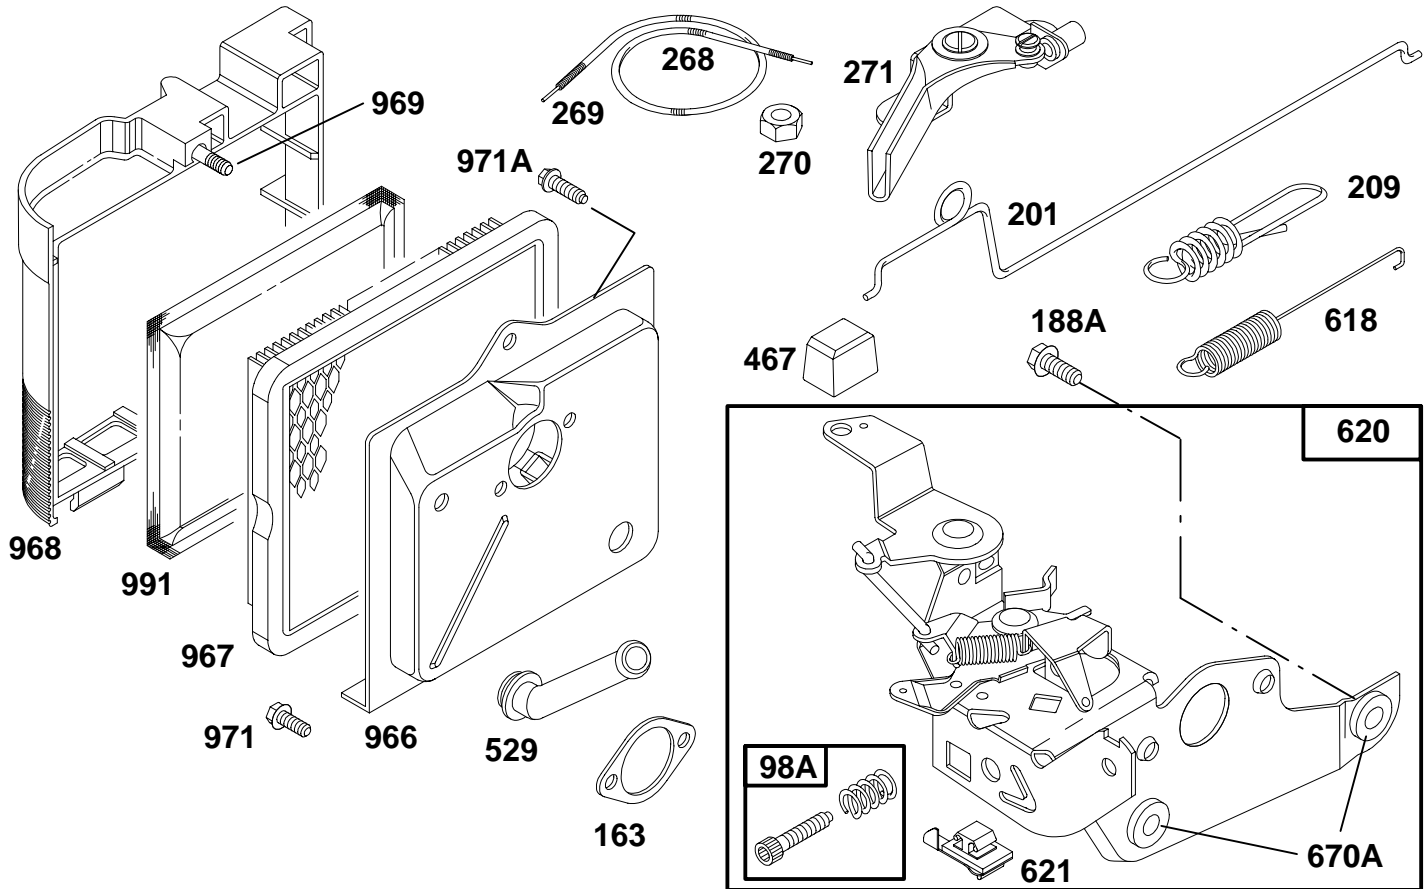

125700 to 125799

REF. NO.	PART NO.	DESCRIPTION	REF. NO.	PART NO.	DESCRIPTION	REF. NO.	PART NO.	DESCRIPTION
98A	493280	Screw Assy.—Speed Adjust						260870 Spring—Choke Return (Used Before Code Date 90060400).
163	★272296	Gasket—Air Cleaner			If Longer Casing is Needed, Specify Length in Inches; if Shorter Casing is Needed, Order and Cut to Required Length.	620	493894	Bracket Assembly—Carburetor Control (Remote Control)
188A	94644	Screw—Hex. Head						Note 493895 Bracket Assy.—Carburetor Control (Manual Friction Control) Used on Type No(s). 0114, 4001.
201	262579	Link—Governor	269	26099	Wire Control (54" Long)	621	396847	Switch—Stop
209	262658	Spring—Governor Used on Type No(s). 0112.			Note Needed, Specify Length in Inches; if Shorter Wire is Needed, Order and Cut to Required Length.	670A	493823	Spacer—Carburetor Bracket (Includes 2)
		Note 262654 Spring—Gov. Used on Type No(s). 0113.	270	63426	Locknut—Control Wire Casing	966	492363	Base—Air Cleaner
		262655 Spring—Gov. Used on Type No(s). 0114, 4001.	271	290568	Lever Assy.—Control	967	491588	Filter—Air
		262661 Spring—Gov. Used on Type No(s). 0101, 3101.	467	280857	Knob—Slide Control	968	281069	Cover—Air Cleaner
		262665 Spring—Gov. Used on Type No(s). 0115.	529	280943	Grommet—Breather	969	94120	Screw—Cover Mtg.
268	66986	Casing—Control Wire (48" Long)	618	262749	Spring—Choke Return (Used After Code Date 90060300).	971	94269	Screw—Air Cleaner
		Note				971A	94121	Screw (Base to Carburetor)
						991	493537	Pre-Filter Assembly

★ Included in Gasket Set—Part No. 493263
● Included in Carburetor Overhaul Kit—See Ref. 121.
◆ Included in Carburetor Gasket Set—Part No. 490937.