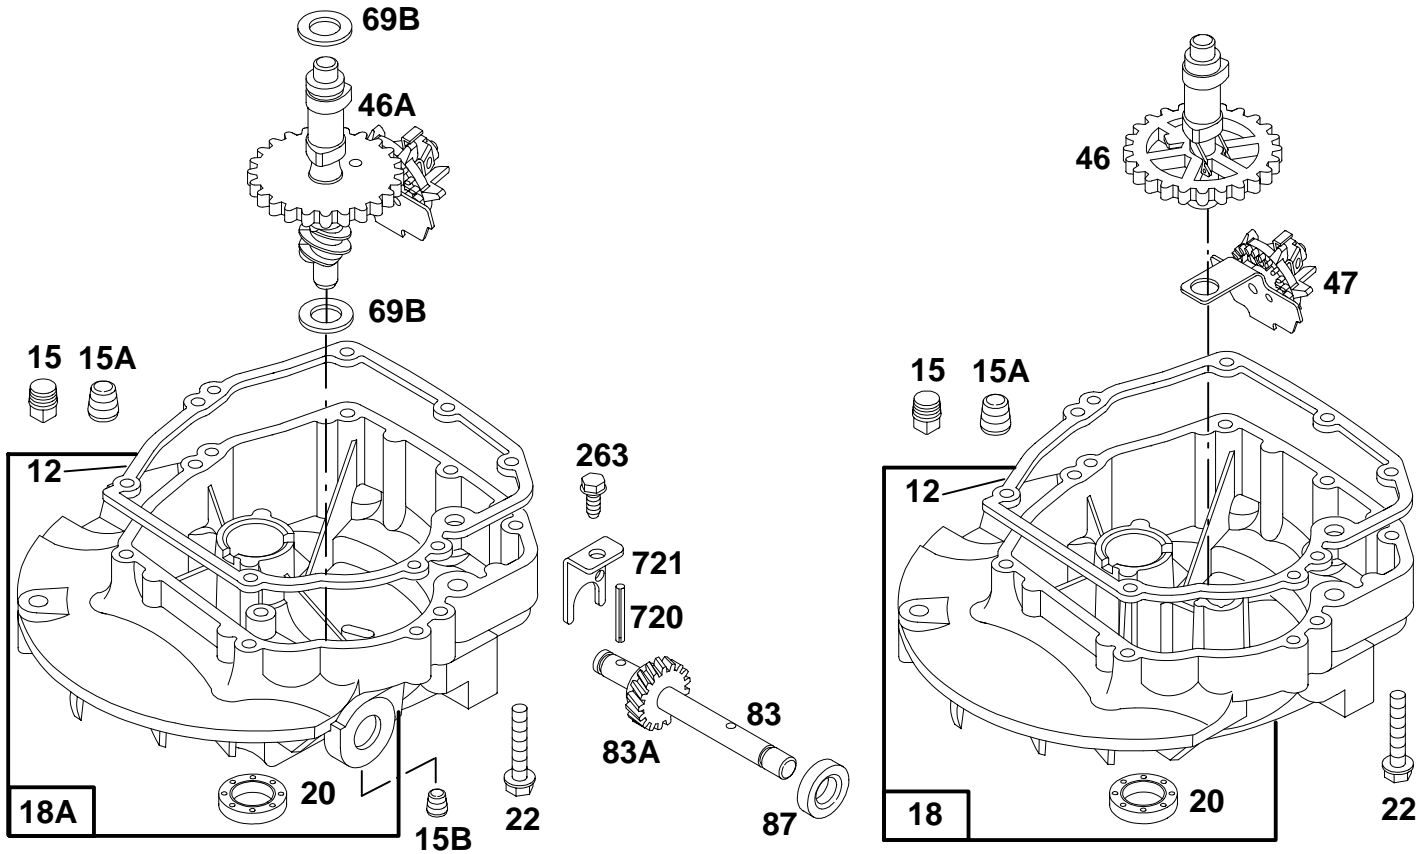

125700 to 125799

REF. NO.	PART NO.	DESCRIPTION	REF. NO.	PART NO.	DESCRIPTION	REF. NO.	PART NO.	DESCRIPTION	
12	★272198	Gasket-Crankcase			Note 94612 Screw-Sump Mounting Sem One Used in Hole Nearest Breather.	69B	68938	Washer-Thrust	
15	94239	Plug-Oil Drain	46	492830		Gear-Cam	83	231748	Shaft-Drive
15A	93418	Plug-Oil Drain	46A	493738		Cam Gear, Worm and Oil Slinger Assembly (Counterclockwise)	83A	231278	Gear-Drive
15B	94470	Plug-Oil Drain (Hex. Socket, 1/16-27 NPT)				87	391484	Seal-Oil	
18	493279	Sump-Engine				263	93801	Screw-Hex. Head, Shaft-Stop	
18A	493365	Sump-Engine				720	93474	Pin-Roll	
20	★399781	Seal-Oil				721	224249	Stop-Shaft	
22	94220	Screw-Sump Mounting Sem							

- ★ Included in Gasket Set-Part No. 493263
- Included in Carburetor Overhaul Kit-See Ref. 121.
- Included in Carburetor Gasket Set-Part No. 490937.

2162-4

Assemblies include all parts shown in frames.

112