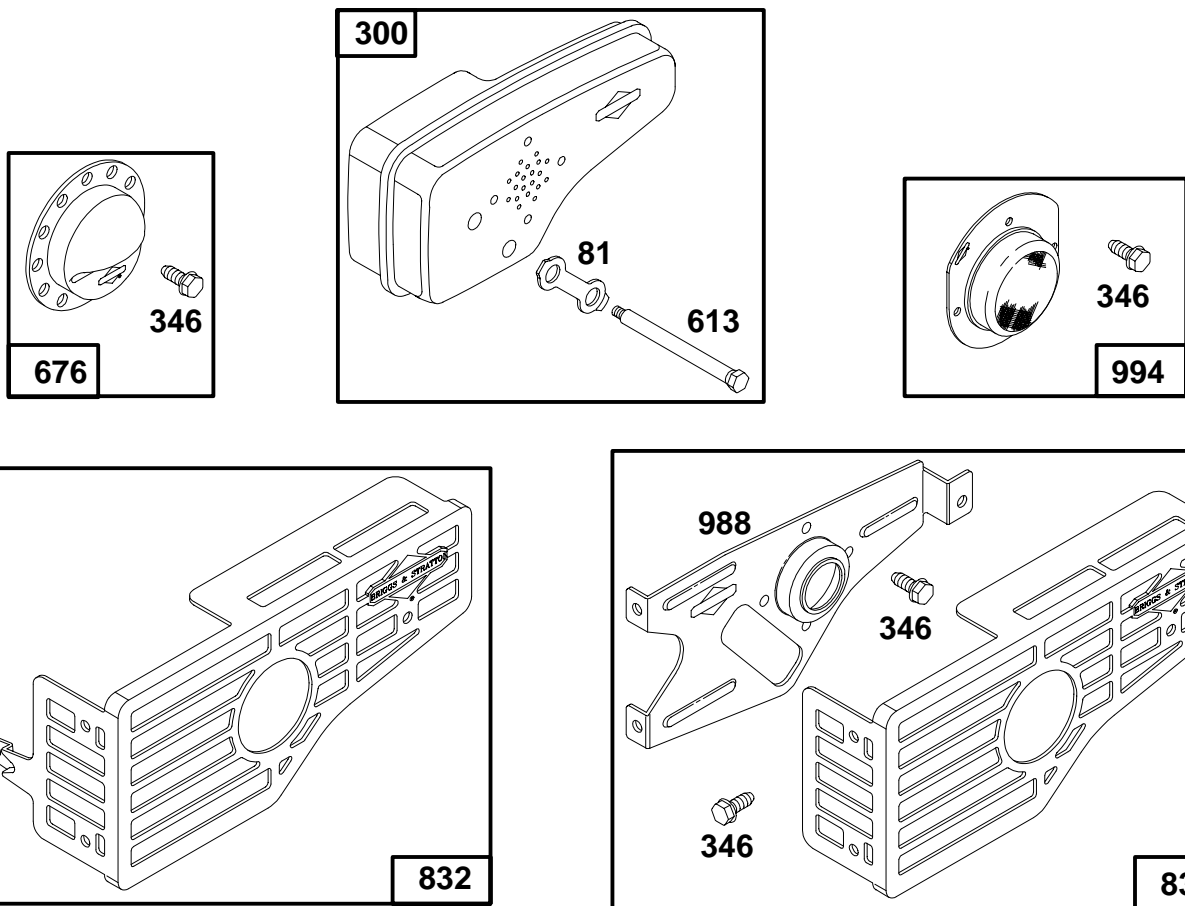

125700 to 125799

REF. NO.	PART NO.	DESCRIPTION	REF. NO.	PART NO.	DESCRIPTION	REF. NO.	PART NO.	DESCRIPTION
81	223664	Lock-Muffler Screw	613	94231	Screw-Muffler Mounting	832A	494224	Guard-Muffler
300	490547	Muffler-Exhaust	676	396548	Deflector-Exhaust	988	223828	Bracket-Muffler Guard
346	93705	Screw-Hex. Head	832	494224	Guard-Muffler	994	398067	Arrester-Spark
346A	94602	Screw-Hex. Head						

- ★ Included in Gasket Set-Part No. 493263
- Included in Carburetor Overhaul Kit-See Ref. 121.
- Included in Carburetor Gasket Set-Part No. 490937.

2162-10

Assemblies include all parts shown in frames.

112