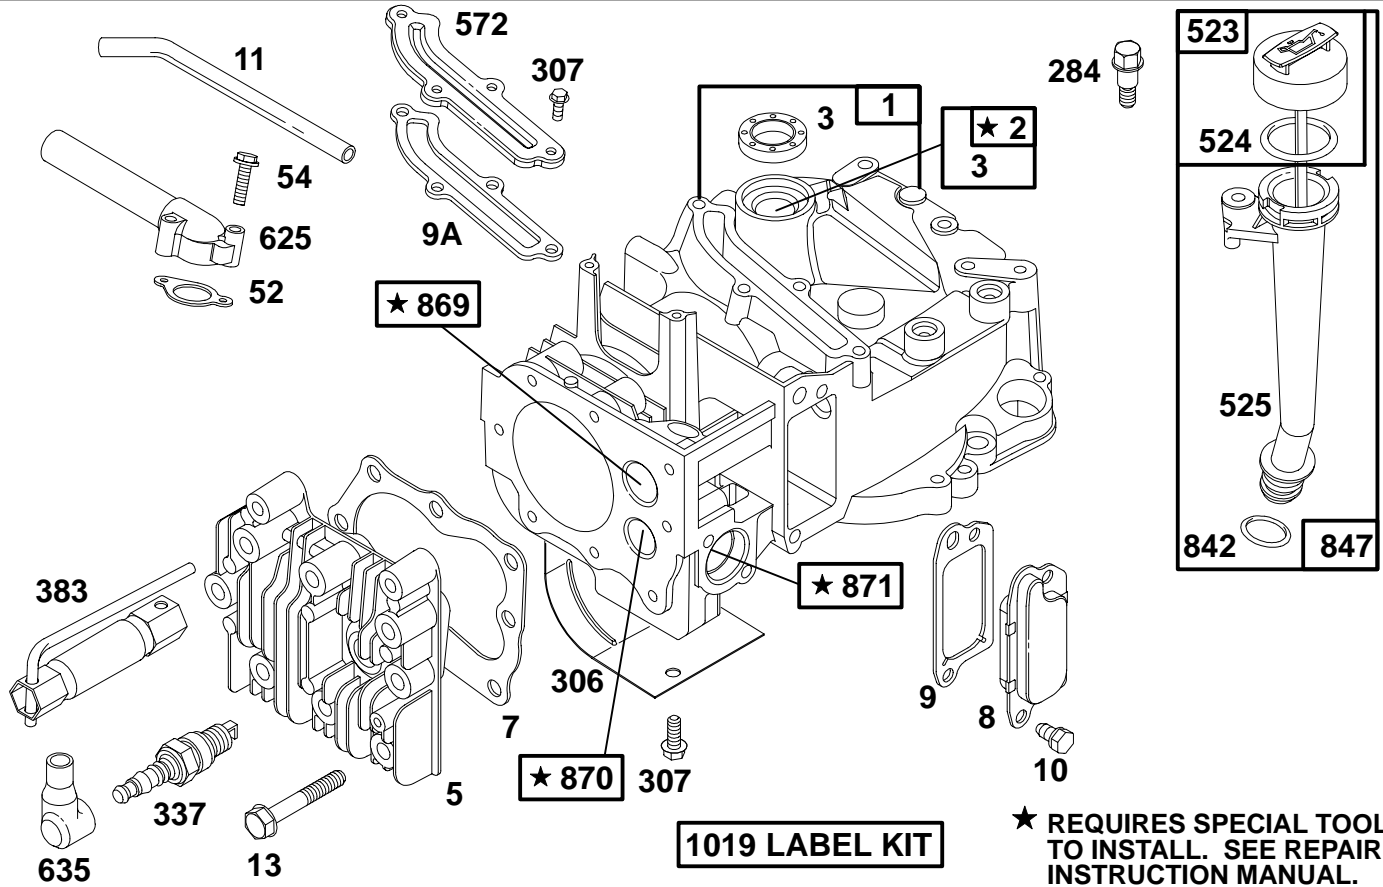

125700 to 125799

REF. NO.	PART NO.	DESCRIPTION	REF. NO.	PART NO.	DESCRIPTION	REF. NO.	PART NO.	DESCRIPTION			
1	494062	Cylinder Assembly	307	94515	Screw-Hex. Head	525	493952	Tube-Oil Filler			
2	399269	Bushing-Cylinder	337	298809	Plug-Spark (With Gasket)	572	224328	Baffle-Cylinder			
3	★299819	Seal-Oil	Note 293918 Plug-Spark (Resistor Type) (1-1/2" High, 38 mm.) 492167 Plug-Spark (1-7/8" High, 48 mm.) 802592 Plug-Spark (Resistor Type) (1-7/8" High, 48 mm.)			625	492717	Tube-Fuel Intake			
5	213861	Head-Cylinder				635	66538	Elbow-Spark Plug	842	★280966	Seal-O-Ring
7	★272200	Gasket-Cylinder Hd.	383	89838	Wrench-Spark Plug	847	493459	Dipstick and Tube Assy.-Oil Filler			
8	399717	Breather-Valve Chamber	523	493950	Cap With Dipstick- Oil Filler	869	213512	Seat-Intake Valve (Standard)			
9	★271904	Gasket-Valve Cover	524	★280393	Seal-Filler Tube	870	213513	Seat-Exhaust Valve (Standard)			
9A	★272238	Gasket-Baffle Plate	1019 LABEL KIT			871	262001	Guide-Exhaust Valve Note 63709 Guide-Intake Valve			
10	94222	Screw-Breather Mtg.				1019	494256	Label Kit			
11	231685	Tube-Breather									
13	94547	Screw-Cylinder Hd.									
52	★272199	Gasket-Intake Elbow									
54	94526	Screw-Intake Elbow Mounting									
284	94511	Screw-Hex. Head									
306	224324	Shield-Cylinder									

★ Included in Gasket Set-Part No. 493263
● Included in Carburetor Overhaul Kit-See Ref. 121.
◆ Included in Carburetor Gasket Set-Part No. 490937.