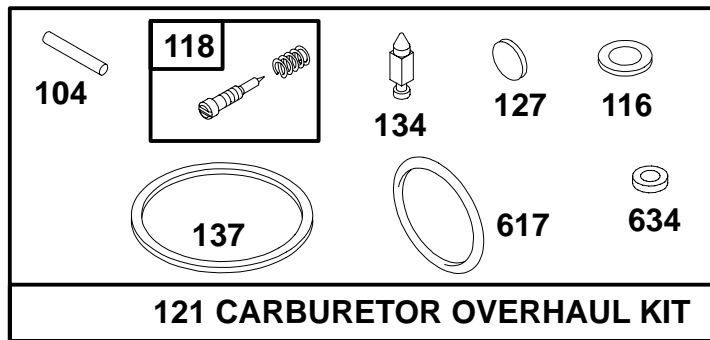

112

125700 to 125799

**358 GASKET SET**

**977 CARBURETOR GASKET SET**

**121 CARBURETOR OVERHAUL KIT**

REF. NO.	PART NO.	DESCRIPTION	REF. NO.	PART NO.	DESCRIPTION	REF. NO.	PART NO.	DESCRIPTION
3	★299819	Seal-Oil	121	493762	Carburetor Overhaul Kit (Used After Code Date 90060300).	127	●	Plug-Welch
7	★272200	Gasket-Cylinder Hd.				134	●398188	Valve-Inlet (Includes Seat)
9	★271904	Gasket-Valve Cover				137	◆◆	Gasket-Bowl (Sold in Kit Only).
9A	★272238	Gasket-Baffle Plate				163	★272296	Gasket-Air Cleaner
12	★272198	Gasket-Crankcase				358	493263	Gasket Set
20	★399781	Seal-Oil				524	★280393	Seal-Filler Tube
52	★272199	Gasket-Intake Elbow				617	◆◆270344	Seal-Fuel Intake Tube Washer-Shaft (Sold in Kit Only).
104	●231371	Pin-Float Hinge				634	◆◆	Washer-Shaft (Sold in Kit Only).
116	◆◆	Gasket-Sealing (Sold in Kit Only).				842	★280966	Seal-O-Ring
118	●493765	Valve and Spring-Needle (Used After Code Date 90060300).				977	490937	Gasket Set-Carburetor
			<p align="center"><b>Note</b></p> <p>●492945 Valve and Spring-Needle (Used Before Code Date 90060400).</p> <p>◆◆492495 Carburetor Overhaul Kit (Used Before Code Date 90060400).</p>					