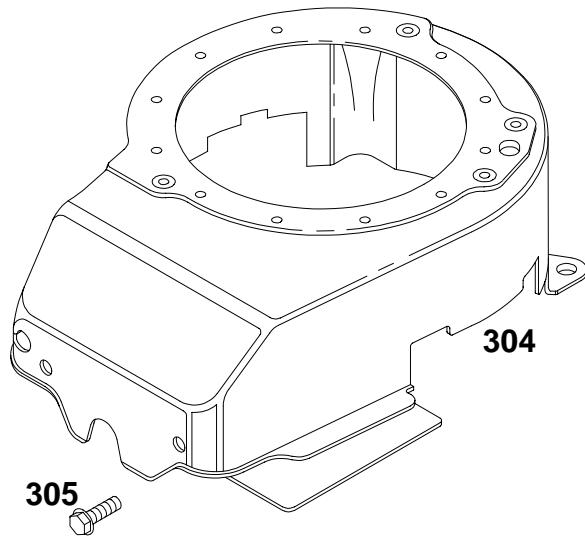

125700 to 125799

REF. NO.	PART NO.	DESCRIPTION	REF. NO.	PART NO.	DESCRIPTION	REF. NO.	PART NO.	DESCRIPTION
23	492177	Flywheel-Magneto			————— Note —————	356	398808	Wire-Ground
		————— Note —————			493293		19069	Puller-Flywheel
	492893	Flywheel-Magneto			Used on Engines With	455	224250	Cup-Starter
		Used on Type No(s).			Band Brake.	621	396847	Switch-Stop
		0112, 0114, 4001.	305	94513	Screw-Hex Hd. Sem.	851	221798	Terminal-Ignition Cable
258	94512	Screw-Hex. Head	332	92284	Nut-Flywheel	922	262640	Spring-Brake
304	493294	Housing-Blower	333	802574	Armature-Magneto	923	493442	Brake Assembly
		Used on Engines Without Band Brake.	334	93381	Screw-Armature Mounting			

- ★ Included in Gasket Set-Part No. 493263
- Included in Carburetor Overhaul Kit-See Ref. 121.
- Included in Carburetor Gasket Set-Part No. 490937.

2162-7

Assemblies include all parts shown in frames.