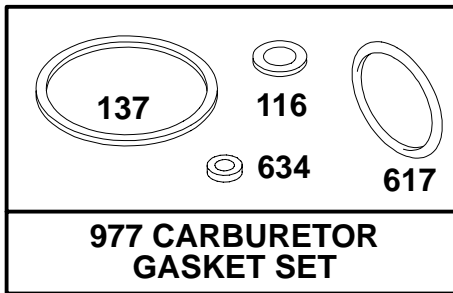

358 GASKET SET

977 CARBURETOR GASKET SET