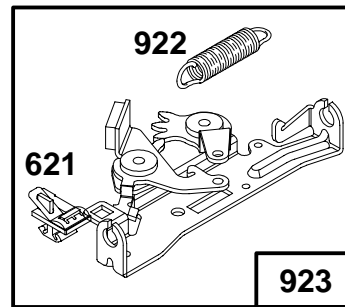

125700 to 125799

REF. NO.	PART NO.	DESCRIPTION	REF. NO.	PART NO.	DESCRIPTION	REF. NO.	PART NO.	DESCRIPTION
23	492177	Flywheel-Magneto			————— Note —————	356	398808	Wire-Ground
		————— Note —————			493293		19069	Puller-Flywheel
	492893	Flywheel-Magneto			Used on Engines With	455	224250	Cup-Starter
		Used on Type No(s).			Band Brake.	621	396847	Switch-Stop
		0112, 0114, 4001.	305	94513	Screw-Hex Hd. Sem.	851	221798	Terminal-Ignition Cable
258	94512	Screw-Hex. Head	332	92284	Nut-Flywheel	922	262640	Spring-Brake
304	493294	Housing-Blower	333	802574	Armature-Magneto	923	493442	Brake Assembly
		Used on Engines Without Band Brake.	334	93381	Screw-Armature Mounting			

- ★ Included in Gasket Set-Part No. 493263
- Included in Carburetor Overhaul Kit-See Ref. 121.
- Included in Carburetor Gasket Set-Part No. 490937.

2162-7

Assemblies include all parts shown in frames.