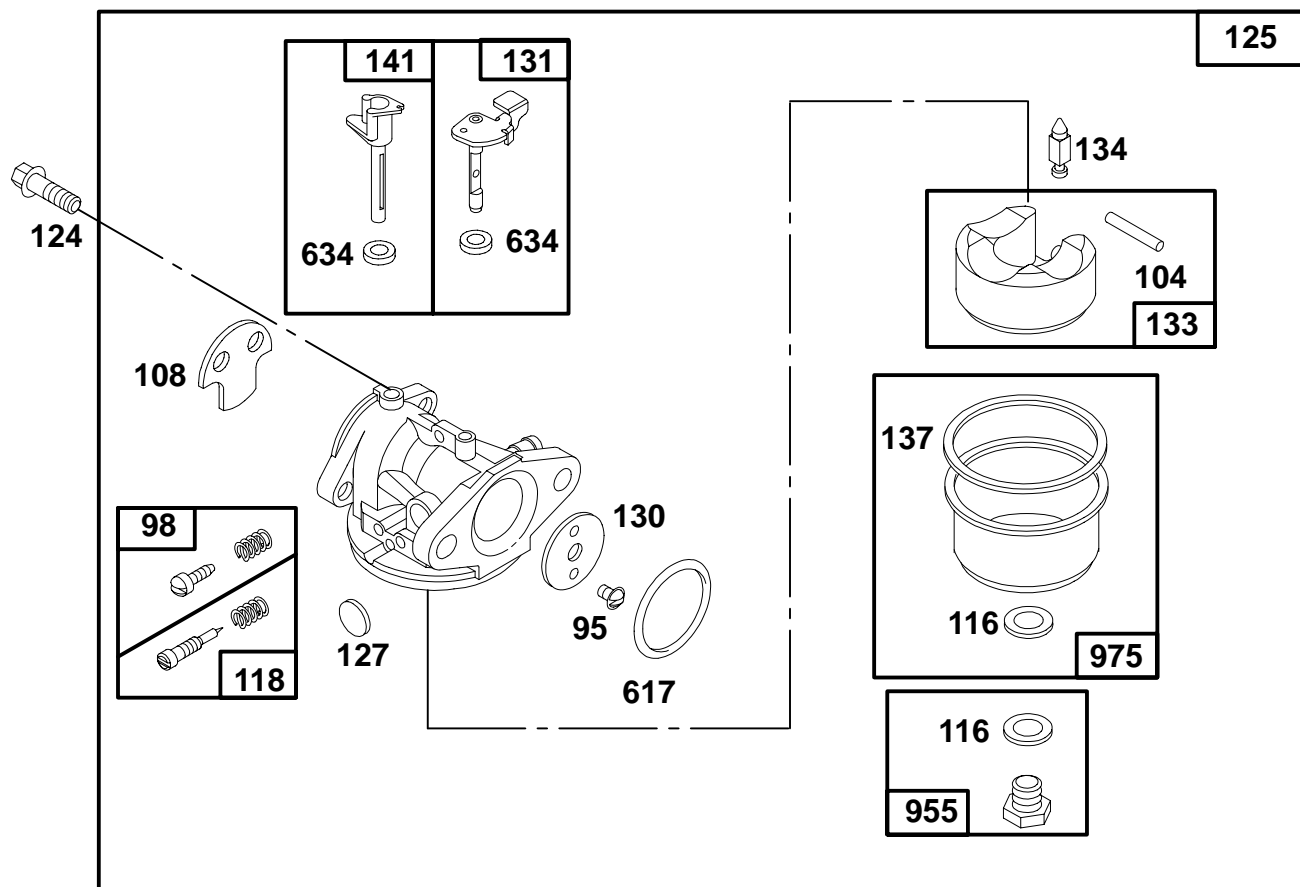

125700 to 125799

REF. NO.	PART NO.	DESCRIPTION	REF. NO.	PART NO.	DESCRIPTION	REF. NO.	PART NO.	DESCRIPTION
95	94098	Screw—Throttle Valve Mounting	125	494217	Carburetor Assembly	617	♦♦270344	Seal—Fuel Intake Tube
98	398185	Screw—Idle Adjustment	127	•	Plug—Welch (Sold in Kit Only)	634	♦♦	Washer—Shaft (Sold in Kit Only)
104	♦231371	Pin—Float Hinge	130	223470	Valve—Throttle	955	493869	Screw—Bowl Mtg.
108	223471	Valve—Choke	131	493267	Shaft and Lever—Throttle	———— Note ————		
116	♦♦	Gasket—Sealing (Sold in Kit Only)	133	398187	Float Assy.—Carburetor	493763		Screw—Bowl Mtg. (For High Altitude) (Used After Code Date 90060300).
118	♦493765	Valve and Spring—Needle (Used After Code Date 90060300).	134	♦398188	Valve—Inlet (Includes Seat)	975	493640	Bowl Assy.—Carburetor (Used After Code Date 90060300).
		———— Note ————	137	♦♦	Gasket—Bowl (Sold in Kit Only)	———— Note ————		
		♦492945 Valve and Spring—Needle (Used Before Code Date 90060400).	141	494218	Shaft—Choke (Used After Code Date 90060300).	———— Note ————		
124	94525	Screw—Carburetor Mtg.			493266 Shaft—Choke (Used Before Code Date 90060400).	———— Note ————		
						398191 Bowl Assy.—Carburetor (Used Before Code Date 90060400).		

★ Included in Gasket Set—Part No. 493263
● Included in Carburetor Overhaul Kit—See Ref. 121.
♦ Included in Carburetor Gasket Set—Part No. 490937.