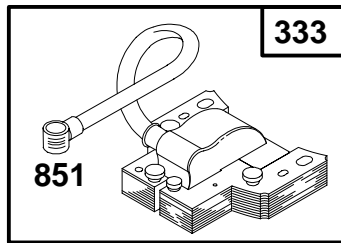

125700 to 125799

REF. NO.	PART NO.	DESCRIPTION	REF. NO.	PART NO.	DESCRIPTION	REF. NO.	PART NO.	DESCRIPTION
23	492177	Flywheel-Magneto			————— Note —————	356	398808	Wire-Ground
		————— Note —————			493293		19069	Puller-Flywheel
	492893	Flywheel-Magneto			Used on Engines With	455	224250	Cup-Starter
		Used on Type No(s).			Band Brake.	621	396847	Switch-Stop
		0112, 0114, 4001.	305	94513	Screw-Hex Hd. Sem.	851	221798	Terminal-Ignition Cable
258	94512	Screw-Hex. Head	332	92284	Nut-Flywheel	922	262640	Spring-Brake
304	493294	Housing-Blower	333	802574	Armature-Magneto	923	493442	Brake Assembly
		Used on Engines Without Band Brake.	334	93381	Screw-Armature Mounting			

- ★ Included in Gasket Set-Part No. 493263
- Included in Carburetor Overhaul Kit-See Ref. 121.
- Included in Carburetor Gasket Set-Part No. 490937.

2162-7

Assemblies include all parts shown in frames.