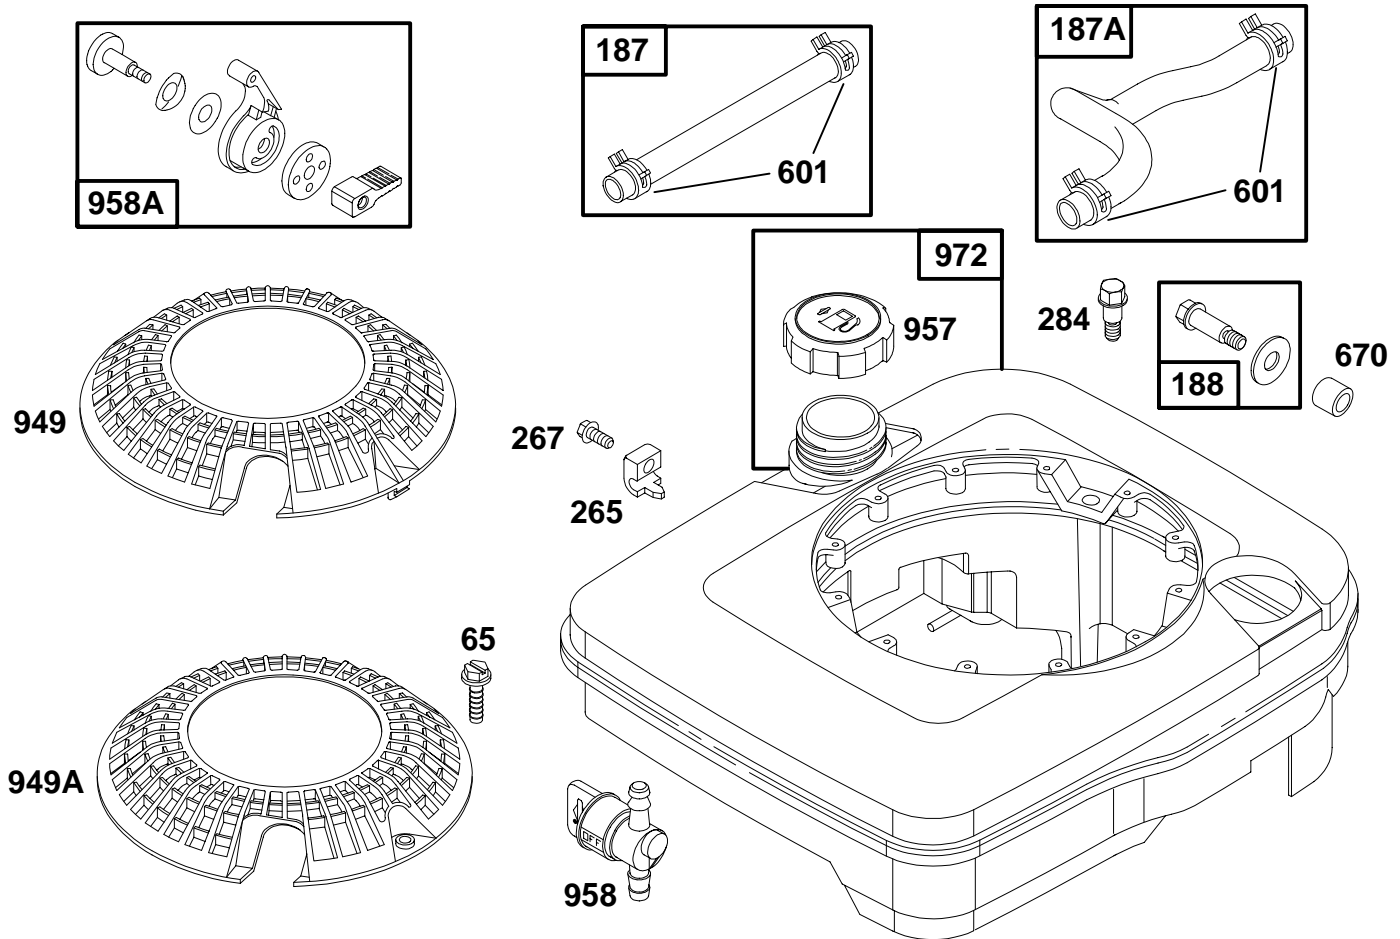

125700 to 125799

REF. NO.	PART NO.	DESCRIPTION	REF. NO.	PART NO.	DESCRIPTION	REF. NO.	PART NO.	DESCRIPTION
65	94058	Screw-Guard Mtg.	670	280512	Spacer-Fuel Tank			494340 Tank Assy.-Fuel (1.5 Quart, Black) (Used Before Code Date 90092400). Note 494356 Tank Assy.-Fuel (1.5 Quart, Red) Used on Type No(s). 0101-01, 0114-01, 0115-01, 3101-01, 4001-01.
187	492790	Hose-Fuel (Cut to Suit)	949	281136	Guard-Finger (Snap-In Style)			
187A	492791	Hose-Fuel (Cut to Suit)	949A	280946	Guard-Finger (Screwed in Style)			
188	398540	Screw-Tank Mounting (Includes Washer)	957	397974	Cap Assembly-Fuel			
265	213146	Clamp-Casing	958	493960	Valve-Fuel Shut-Off (In-Line)			
267	94204	Screw-Clamp Mtg.	958A	494235	Valve-Fuel Shut-Off			
284	94511	Screw-Hex. Head	972	494528	Tank Assembly-Fuel (1.5 Quart, Black) (Used After Code Date 90092300).			
601	93053	Clamp-Hose (Green)						
		93807 Clamp-Hose (Black)						

★ Included in Gasket Set-Part No. 493263
● Included in Carburetor Overhaul Kit-See Ref. 121.
◆ Included in Carburetor Gasket Set-Part No. 490937.

2162-9

Assemblies include all parts shown in frames.