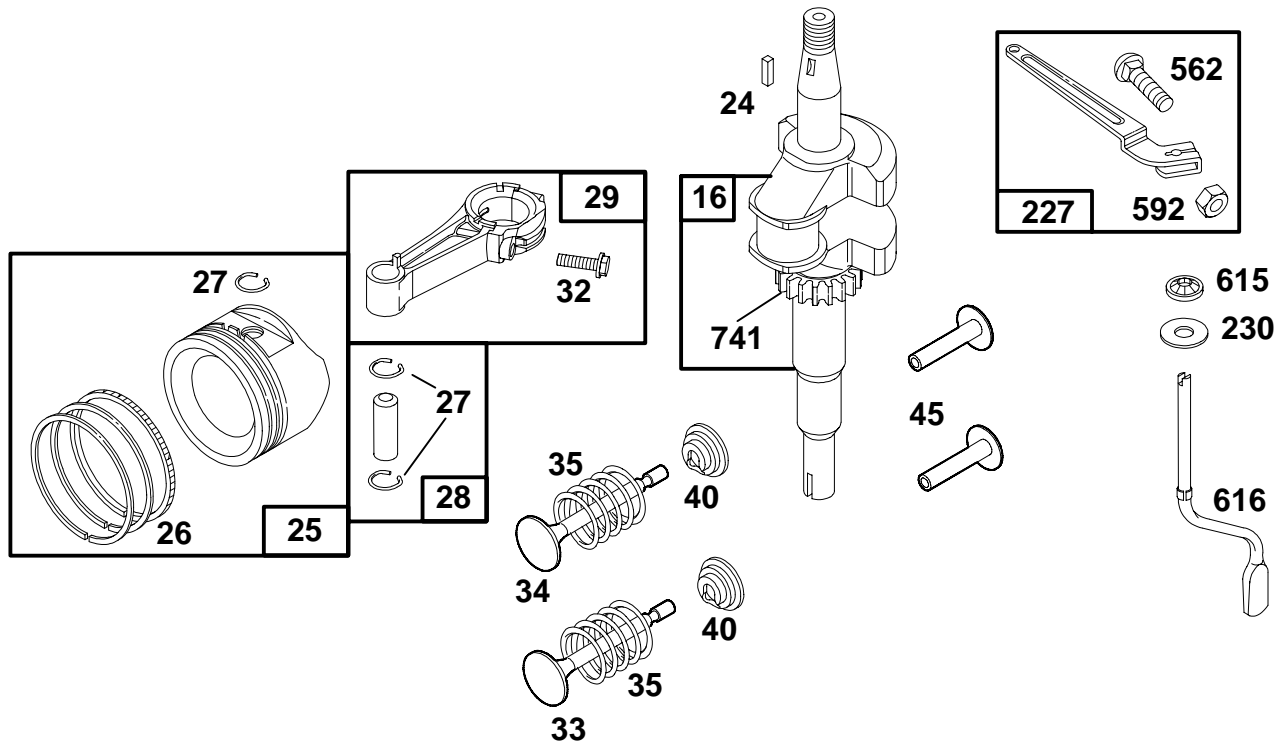

125700 to 125799

REF. NO.	PART NO.	DESCRIPTION	REF. NO.	PART NO.	DESCRIPTION	REF. NO.	PART NO.	DESCRIPTION
16	493282	Crankshaft _____ Note _____ For Timing Gear Key— Order Part No. 94388. 493362 Crankshaft Used on Type No(s). 0113, 0114, 4001. 493363 Crankshaft Used on Type No(s). 0112, 0115.	26	493261	Ring Set—Piston (Standard) 493388 Ring Set— Piston (.010" O.S.) 493389 Ring Set— Piston (.020" O.S.) 493390 Ring Set— Piston (.030" O.S.)			490743 Rod Assy.— Connecting (.020" Undersize)
24	222698	Key—Flywheel	27	26026	Lock—Piston Pin	32	94405	Screw—Connecting Rod
25	494058	Piston Assy. (Standard) 494059 Piston Assy. (.010" O.S.) 494060 Piston Assy. (.020" O.S.) 494061 Piston Assy. (.030" O.S.)	28	298909	Pin Assy.—Piston (Standard) 298908 Pin Assy.— Piston (.005" O.S.)	33	262651	Valve—Exhaust
			29	490566	Rod Assy.—Connecting (Standard)	34	262652	Valve—Intake
						35	262224	Spring—Valve
						40	93312	Retainer—Valve Spring
						45	262204	Tappet—Valve
						227	492349	Lever Assembly— Governor
						230	67072	Washer—Gov. Crank
						562	92613	Bolt—Governor Lever
						592	231082	Nut—Hex.
						615	94474	Pushnut (Governor Crank)
						616	262578	Crank—Governor
						741	262598	Gear—Timing

★ Included in Gasket Set—Part No. 493263
● Included in Carburetor Overhaul Kit—See Ref. 121.
◆ Included in Carburetor Gasket Set—Part No. 490937.

2162-3

Assemblies include all parts shown in frames.

112