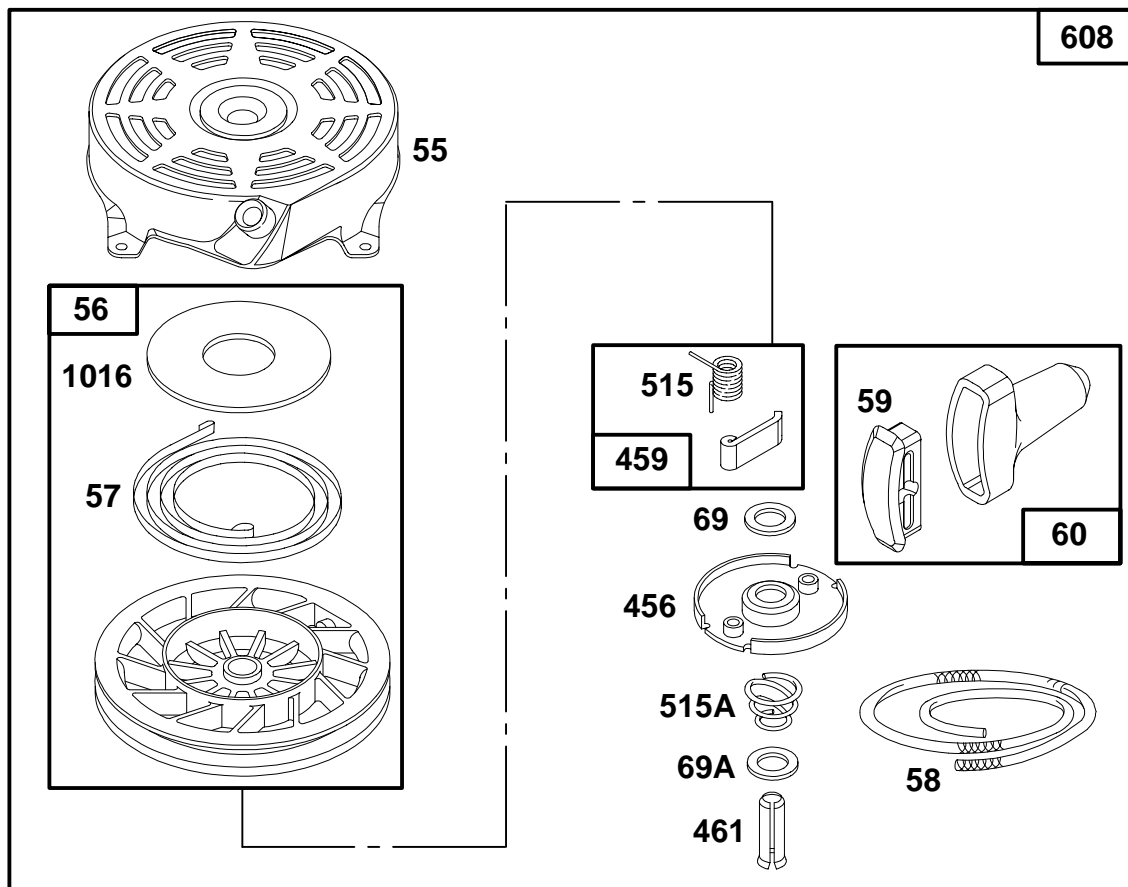

125700 to 125799

REF. NO.	PART NO.	DESCRIPTION	REF. NO.	PART NO.	DESCRIPTION	REF. NO.	PART NO.	DESCRIPTION
55	492831	Housing–Rewind Starter	69	280973	Washer–Rewind Starter	515	262556	Spring–Pawl
56	492832	Pulley–Rewind Starter	69A	224322	Washer–Rewind Starter	515A	262625	Spring–Torsion
57	262594	Spring–Rewind Starter	456	224321	Retainer–Rewind Starter	608	493295	Starter Assy.–Rewind
58	280399	Rope–Rewind Starter (Cut to 88-5/8")	459	492833	Pawl–Starter			Include(s):
59	396892	Insert–Handle	461	262626	Pin–Starter	1016	224278	94128 Screw–Hex. Hd
60	393152	Handle–Rewind Starter						92987 Nut–Hex.
								1016 224278 Cover–Rewind Starter

- ★ Included in Gasket Set–Part No. 493263
- Included in Carburetor Overhaul Kit–See Ref. 121.
- Included in Carburetor Gasket Set–Part No. 490937.

2162–8

Assemblies include all parts shown in frames.