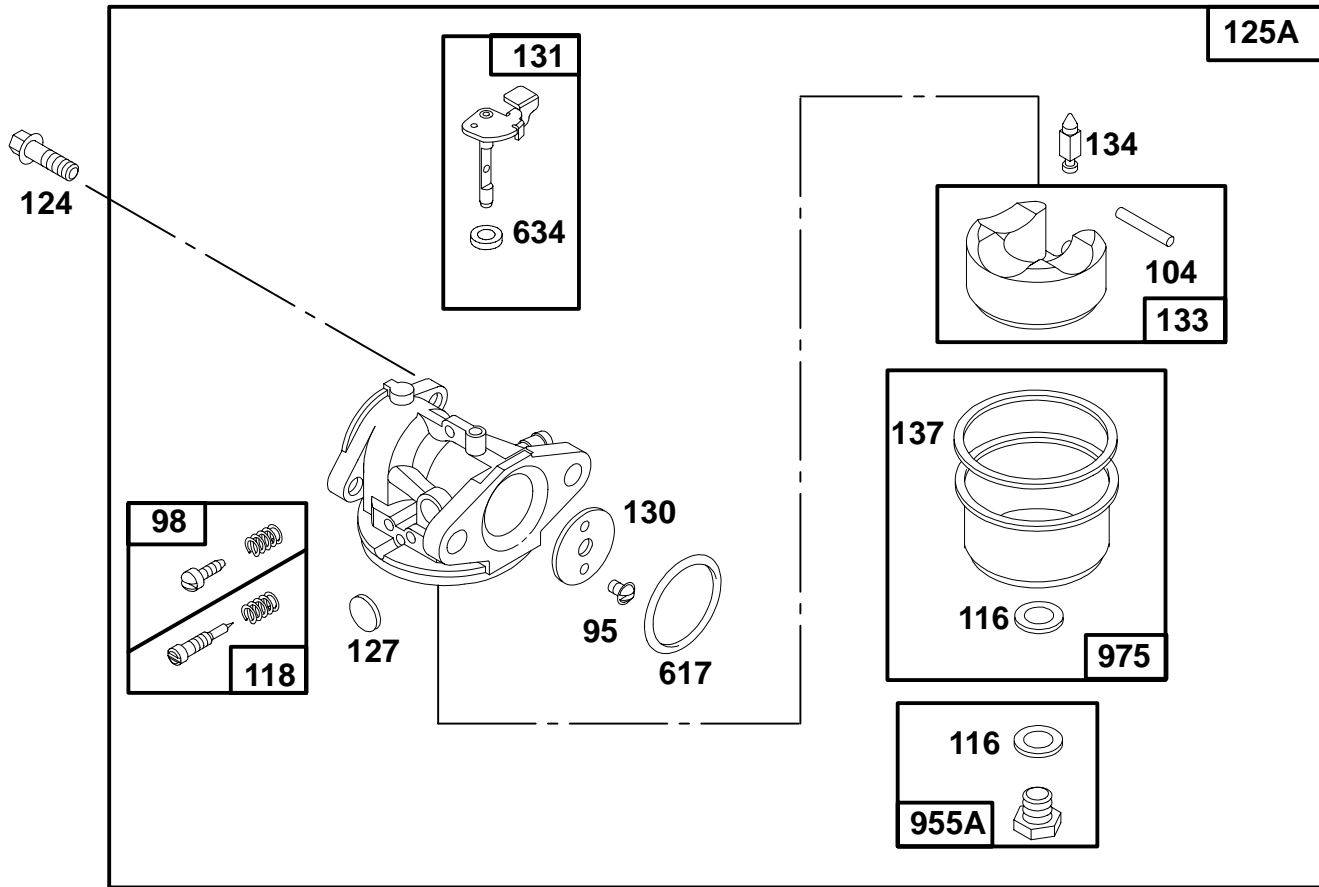

124700 to 124799

REF. NO.	PART NO.	DESCRIPTION	REF. NO.	PART NO.	DESCRIPTION	REF. NO.	PART NO.	DESCRIPTION
95	94098	Screw-Round Head	125A	496114	Carburetor (For Primer) (Used After Code Date 93080100).	137	◆◆	Gasket-Float Bowl (Sold in Kit Only)
98	398185	Screw-Idle Adjustment				617	◆◆270344	Seal-Fuel Intake Tube
104	◆231371	Pin-Float Hinge				634	◆◆	Washer-Shaft (Sold in Kit Only)
116	◆◆	Gasket-Sealing (Sold in Kit Only)	127	●	Plug-Welch (Sold in Kit Only)	955A	493637	Screw-Fuel Bowl OR 496063 Screw-Fuel Bowl (For High Altitude)
118	◆493765	Valve Kit-Needle	130	223470	Valve-Throttle	975	493640	Bowl-Float
124	94525	Screw-Carb. Mtg.	131	493267	Shaft-Throttle			
			133	398187	Float-Carburetor			
			134	◆398188	Valve-Needle (Includes Seat)			

- ★ Included in Gasket Set-See Ref. 358.
- Included in Carburetor Kit-Part No. 493762.
- Included in Carburetor Gasket Set-Part No. 490937.