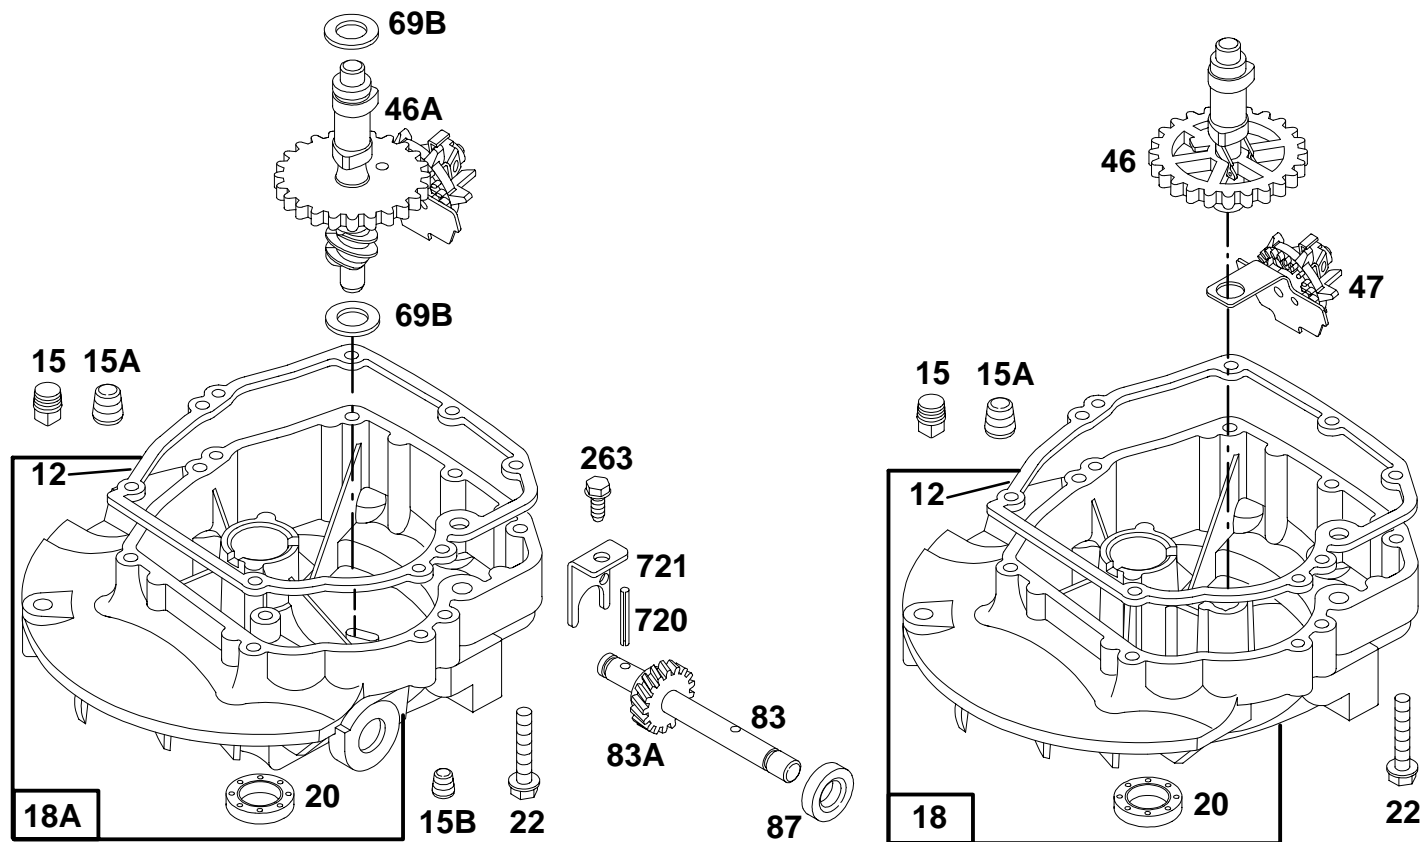

124700 to 124799

REF. NO.	PART NO.	DESCRIPTION	REF. NO.	PART NO.	DESCRIPTION	REF. NO.	PART NO.	DESCRIPTION
12	★272198	Gasket-Crankcase	46	492830	Gear-Cam			231748 Shaft-Drive Used on Type No(s). 0125, 0138, 0147, 0148, 0159, 0164, 0672, 3155, 3159, 3193, 3195, 3209, 3215, 7050, 7051.
15	94239	Plug-Oil Drain	46A		Gear-Cam See Last Pages.			
15A	94613	Plug-Oil Drain (Hex. Socket)	47	493737	Slinger-Oil (Used After Code Date 90030456 and 90031800).			231758 Shaft-Drive Used on Type No(s). 0164. 231909 Shaft-Drive Used on Type No(s). 3233, 3234.
15B	94470	Plug-Pipe (1/16-27 NPTF)						
18	493279	Sump-Engine Note _____ 497318 Sump-Engine Used on Type No(s). 3261, 3262.						231711 Shaft-Drive Used on Type No(s). 0192, 0667, 3110, 3172, 3177, 3222.
18A	493365	Sump-Engine	69B	68938	Washer-Thrust			
20	★399781	Seal-Oil	83	231671	Shaft-Drive Note _____	83A		87 391484 Seal-Oil 263 94602 Screw-Self Tap 720 93474 Pin-Roll 721 224249 Stop-Shaft
22	94220	Screw-Hex. Head Note _____ 94612 Screw-Hex. Head One Used in Hole Nearest Breather.						

- ★ Included in Gasket Set-See Ref. 358.
- Included in Carburetor Kit-Part No. 493762.
- Included in Carburetor Gasket Set-Part No. 490937.

5839-4

Assemblies include all parts shown in frames.

94