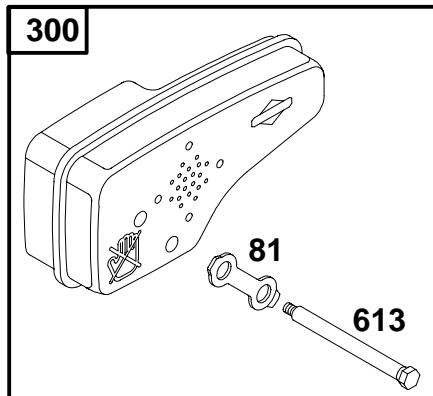

124700 to 124799

REF. NO.	PART NO.	DESCRIPTION	REF. NO.	PART NO.	DESCRIPTION	REF. NO.	PART NO.	DESCRIPTION
81	223664	Lock-Muffler Screw	613A	94615	Screw-Muffler Mtg.	676E	494485	Deflector-Muffler
300	490547	Muffler-Exhaust	676	493871	Deflector-Muffler	832	494224	Guard-Muffler
300A	494343	Muffler-Exhaust (Square Lo-Tone)	676A	393756	Deflector-Muffler	832A	494224	Guard-Muffler
346	93705	Screw-Hex. Hd.	676B	396548	Deflector-Muffler	883	★272253	Gasket-Exhaust
346A	94602	Screw-Hex. Hd.	676C	397931	Deflector-Muffler	988	223828	Bracket-Mounting
613	94231	Screw-Muffler Mtg.	676D	393760	Deflector-Muffler	994	494486	Arrester-Spark

- ★ Included in Gasket Set-See Ref. 358.
- Included in Carburetor Kit-Part No. 493762.
- Included in Carburetor Gasket Set-Part No. 490937.