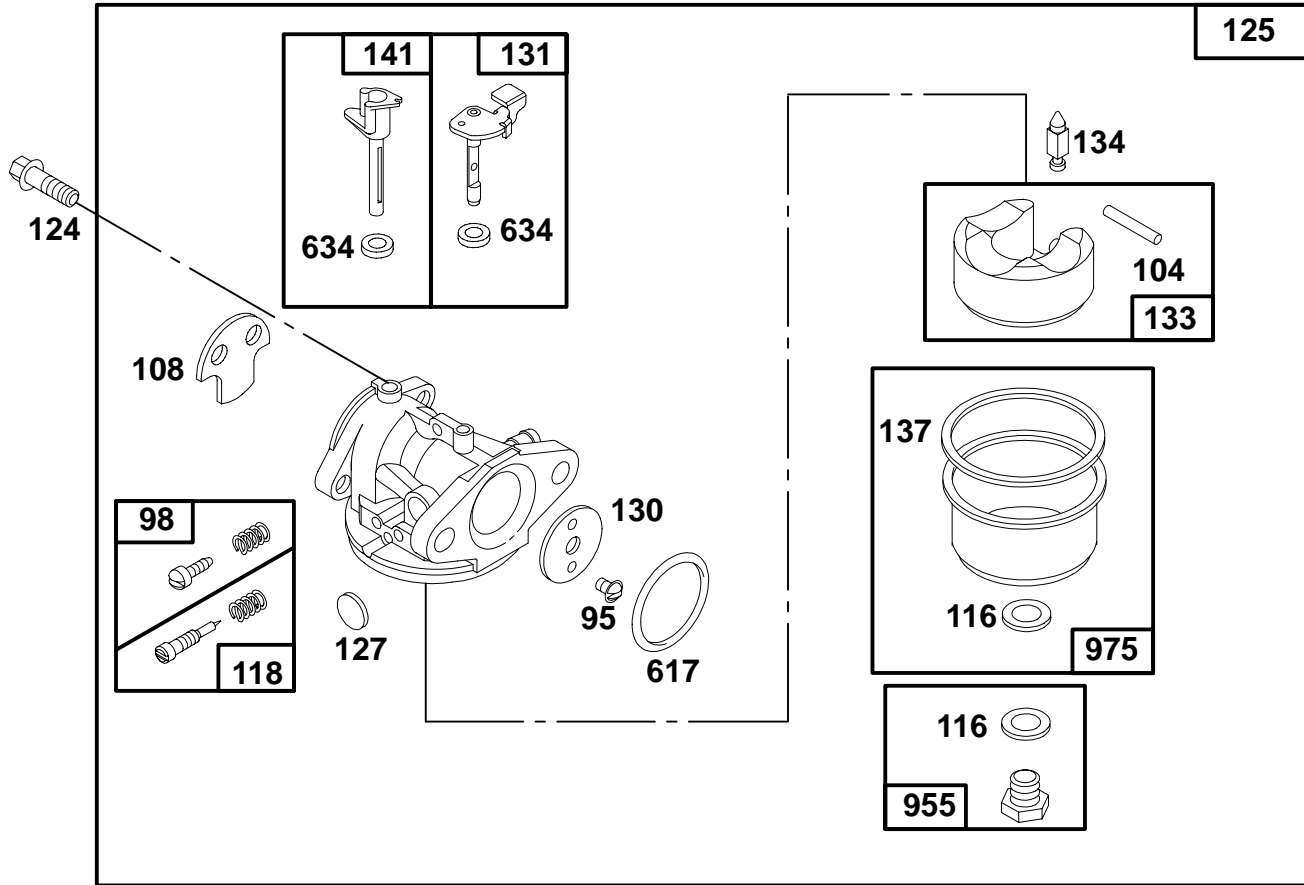

124700 to 124799

REF. NO.	PART NO.	DESCRIPTION	REF. NO.	PART NO.	DESCRIPTION	REF. NO.	PART NO.	DESCRIPTION
95	94098	Screw—Round Head			3194, 3196, 3197, 3199, 3202, 3204, 3205, 3206, 3209, 3213, 3215, 3217, 3218, 3220, 3221, 3222, 3227, 3259.			493763 Screw—Fuel Bowl (High Altitude)
98	398185	Screw—Idle Adjustment						Note
104	●231371	Pin—Float Hinge						493637 Screw—Fuel Bowl (Std.)
108	223471	Valve—Choke						OR
116	◆●	Gasket—Sealing (Sold in Kit Only)						494870 Screw—Fuel Bowl (High Altitude)
118	●493765	Valve Kit—Needle						Used on Type No(s). 0108, 0163, 0214, 0220, 3106, 3108, 3121, 3137, 3148, 3153, 3156, 3158, 3186, 3188, 3189, 3190, 3192, 3193, 3194, 3196, 3197, 3199, 3202, 3204, 3205, 3206, 3209, 3213, 3215, 3217, 3218, 3220, 3221, 3222, 3227, 3259.
124	94525	Screw—Carb. Mtg.						
125	494217	Carburetor						
		SEE NEXT PAGE FOR ADDITIONAL CARBURETOR.						
		Note						
		493627 Carburetor (Primer) (Used Before Code Date 93080200). Used on Type No(s). 0108, 0163, 0214, 0220, 3106, 3108, 3121, 3137, 3148, 3153, 3156, 3158, 3186, 3188, 3189, 3190, 3192, 3193,						
			127	●	Plug—Welch (Sold in Kit Only)			
			130	223470	Valve—Throttle			
			131	493267	Shaft—Throttle			
			133	398187	Float—Carburetor			
			134	●398188	Valve—Needle (Includes Seat)			
			137	◆●	Gasket—Float Bowl (Sold in Kit Only)			
			141	494218	Shaft—Choke			
			617	◆●270344	Seal—Fuel Intake Tube			
			634	◆●	Washer—Shaft (Sold in Kit Only)			
			955	493869	Screw—Fuel Bowl (Std.)			
					OR			
						975	493640	Bowl—Float

★ Included in Gasket Set—See Ref. 358.
● Included in Carburetor Kit—Part No. 493762.
◆ Included in Carburetor Gasket Set—Part No. 490937.