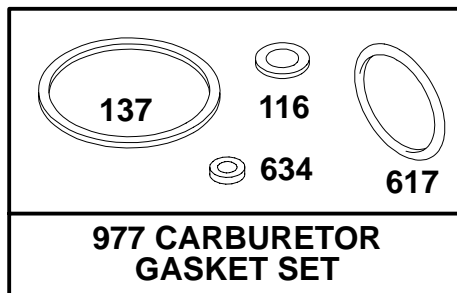

358 GASKET SET

977 CARBURETOR GASKET SET