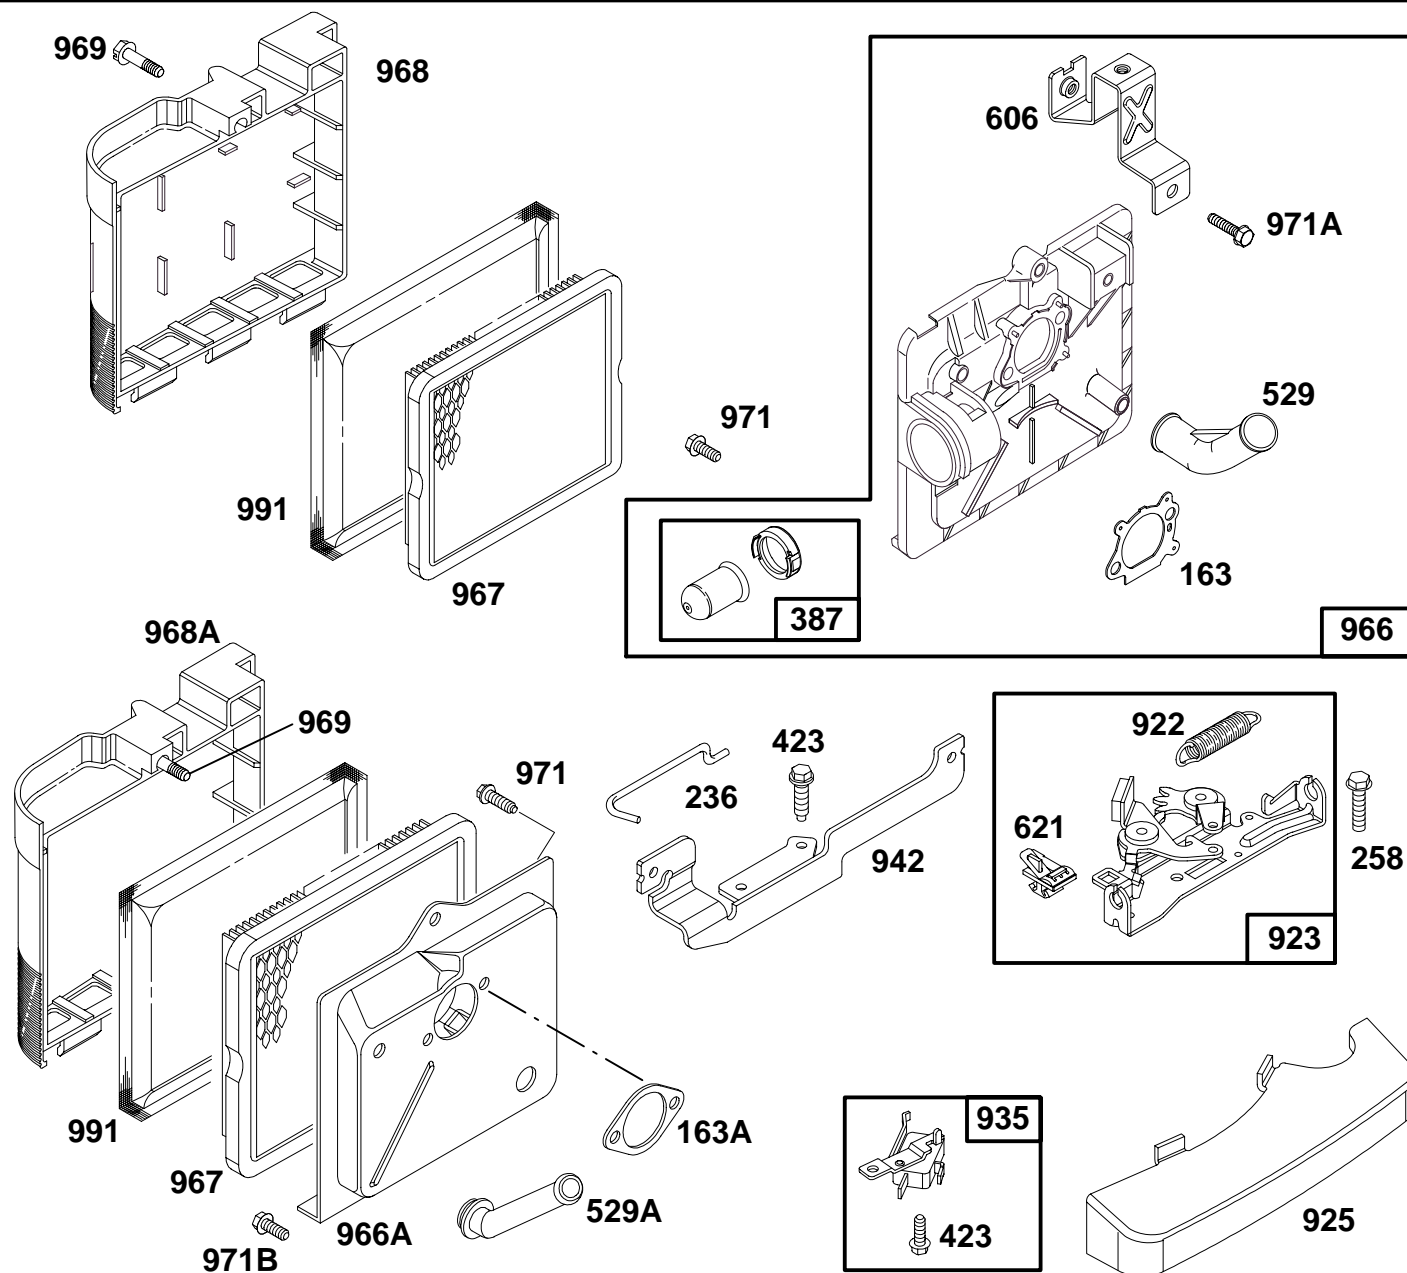

124700 to 124799

REF. NO.	PART NO.	DESCRIPTION	REF. NO.	PART NO.	DESCRIPTION	REF. NO.	PART NO.	DESCRIPTION
	163	★272653 Gasket-Air Cleaner		925	281145 Cover-Linkage		967	491588 Filter-Air
	163A	★272296 Gasket-Air Cleaner		935	398758 Switch-Interlock		968	281340 Cover-Air Cleaner
	236	262461 Link-Lock Out		942	224494 Bracket-Brake		968A	281069 Cover-Air Cleaner
	258	94512 Screw-Hex. Head		966	496116 Base-Air Cleaner (Primer Style)		969	94120 Screw-Cover Mtg.
	387	496115 Primer-Carburetor			(Used After Code Date 93080100).		971	94121 Screw-Air Cleaner
	423	93758 Screw-Hex. Hd.		966A	492363 Base-Air Cleaner (Metal)		971A	94749 Screw-Hex. Head
	529	281299 Grommet			(Used Before Code Date 93080200).		971B	94269 Screw-Air Cleaner
	529A	280943 Grommet					991	493537 Pre-Filter Assembly
	606	224815 Strap-Bracket						
	621	396847 Switch-Stop						
	922	262640 Spring-Brake						
	923	493442 Brake						

★ Included in Gasket Set-See Ref. 358.

● Included in Carburetor Kit-Part No. 493762.

◆ Included in Carburetor Gasket Set-Part No. 490937.

5839-8

Assemblies include all parts shown in frames.