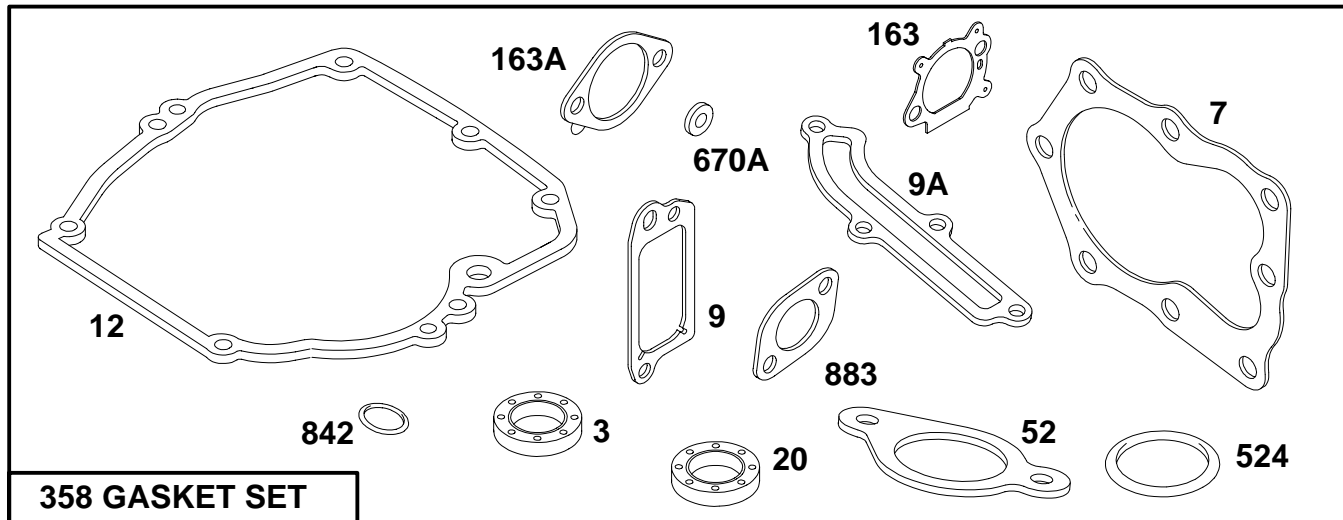

124700 to 124799