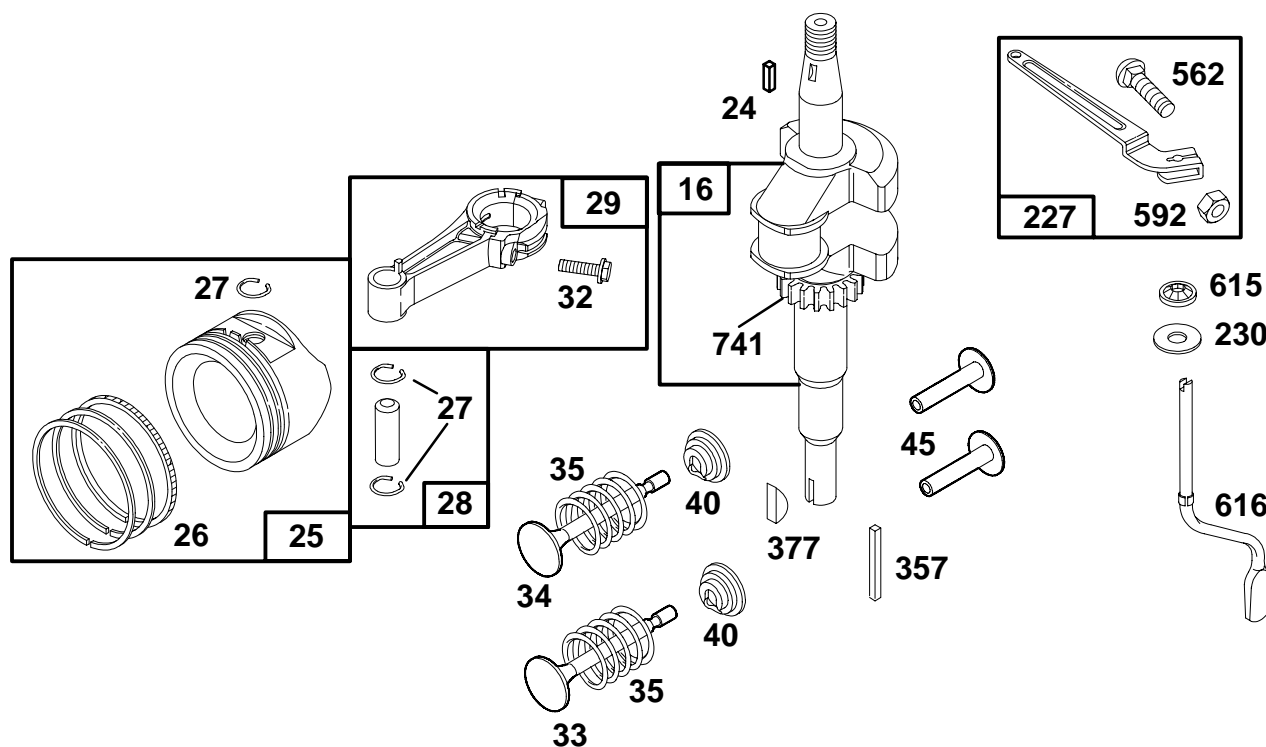

REF. NO.	PART NO.	DESCRIPTION	REF. NO.	PART NO.	DESCRIPTION	REF. NO.	PART NO.	DESCRIPTION
16		Crankshaft See Last Pages.			493390 Ring Set (.030" O.S.)	45	262204	Tappet-Valve
24	222698	Key-Flywheel	27	26026	Lock-Piston Pin	227	492349	Lever Assembly-Gov.
25	493262	Piston Assy. (Standard)	28	298909	Pin-Piston (Standard)	230	67072	Washer-Gov. Crank
		493385 Piston Assy. (.010" O.S.)			298908 Pin-Piston (.005" O.S.)	357	91539	Key-Drive Pulley
		493386 Piston Assy. (.020" O.S.)	29	490566	Rod-Connecting	377	94329	Key-Woodruff (For 25 mm Crankshaft)
		493387 Piston Assy. (.030" O.S.)			490743 Rod-Connecting (.020" Undersize)	Note _____		
26	493261	Ring Set (Standard)	32	94699	Screw-Connecting Rod			93065 Key Crankshaft (For 7/8" Dia. Crankshaft)
		493388 Ring Set (.010" O.S.)	33	262651	Valve-Exhaust	562	92613	Bolt-Governor Lever
		493389 Ring Set (.020" O.S.)	34	262652	Valve-Intake	592	231082	Nut-Hex.
			35	262224	Spring-Valve	615	94474	Fastener
			40	93312	Retainer-Valve	616	262578	Crank-Governor
						741	262598	Gear-Timing

- ★ Included in Gasket Set-See Ref. 358.
- Included in Carburetor Kit-Part No. 493762.
- Included in Carburetor Gasket Set-Part No. 490937.

5839-3

Assemblies include all parts shown in frames.

94