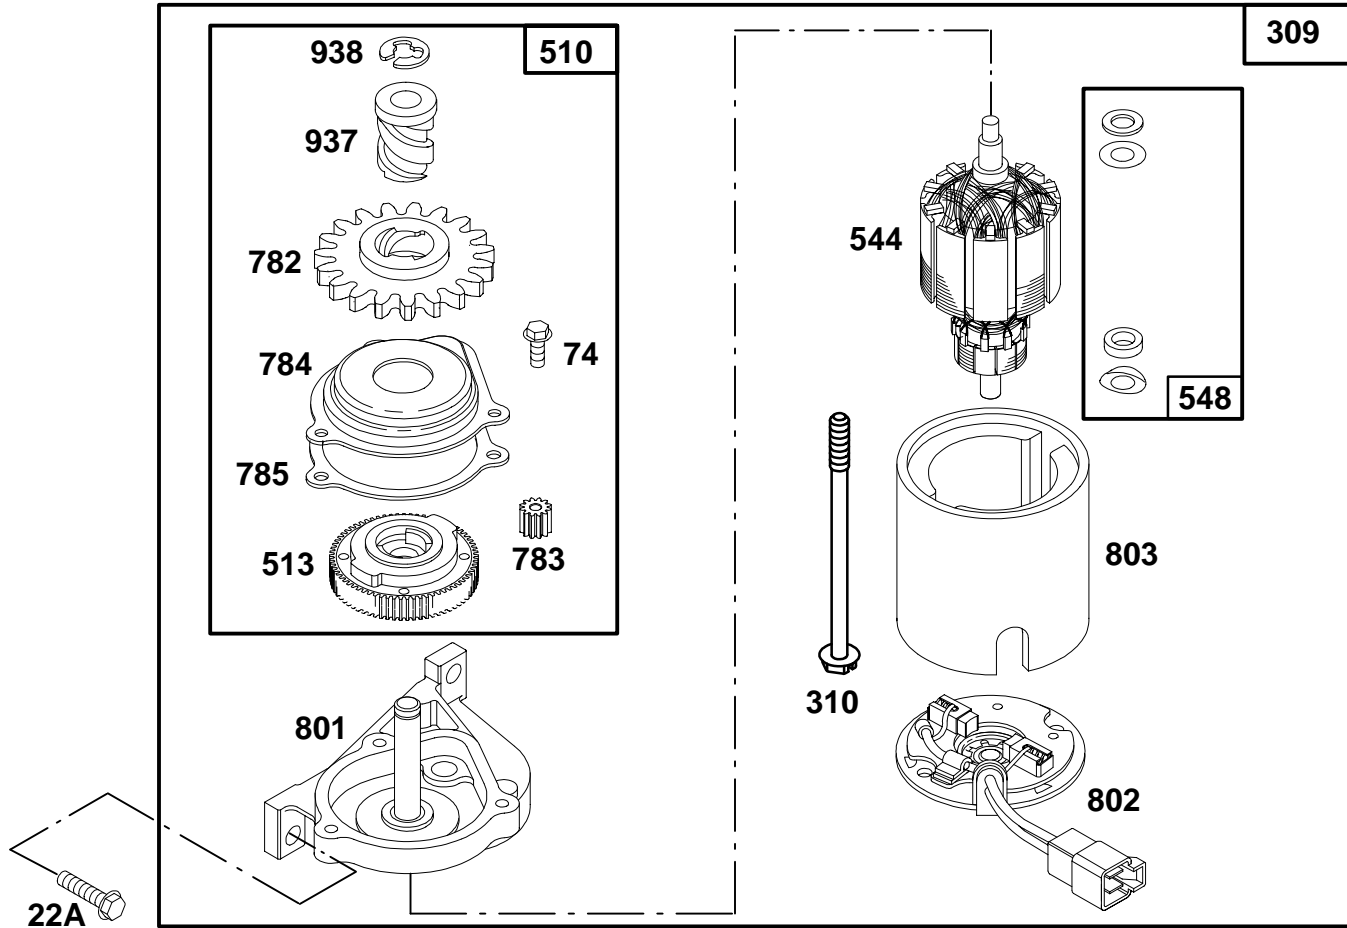

124700 to 124799

REF. NO.	PART NO.	DESCRIPTION	REF. NO.	PART NO.	DESCRIPTION	REF. NO.	PART NO.	DESCRIPTION	
22A	94268	Screw-Hex. Head			———— Note ———— 494146 Pinion-Starter (Includes Spline) (Used Before Code Date 90070100).	937	281125	Spline-Starter (Used After Code Date 90063000).	
74	93490	Screw-Sem							———— Note ———— 494146 Spline-Starter (Includes Pinion) (Used Before Code Date 90070100).
309	494233	Motor-Starter				938	93941	Retainer-Lock	
310	94553	Bolt-Thru							
510	494147	Drive-Starter							
513	394815	Clutch-Drive	783	261606	Gear-Starter				
544	492921	Armature-Starter	784	224262	Cover-Gear				
548	492919	Washer Set	785	272201	Gasket-Cover				
782	281127	Gear-Starter (Used After Code Date 90063000).	801	492335	Cap-Drive				
			802	492922	Cap-End				
			803	492920	Housing-Starter				

- ★ Included in Gasket Set—See Ref. 358.
- Included in Carburetor Kit—Part No. 493762.
- Included in Carburetor Gasket Set—Part No. 490937.

5839-14

Assemblies include all parts shown in frames.

94