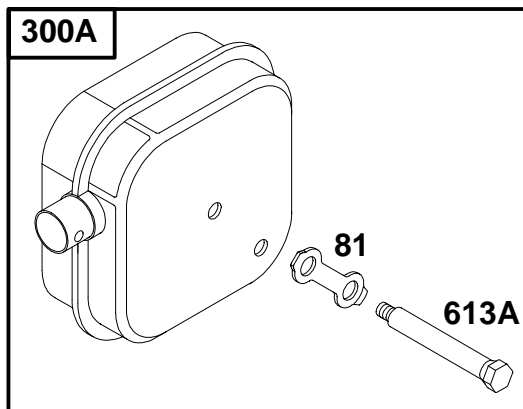

124700 to 124799

REF. NO.	PART NO.	DESCRIPTION	REF. NO.	PART NO.	DESCRIPTION	REF. NO.	PART NO.	DESCRIPTION
81	223664	Lock-Muffler Screw	613A	94615	Screw-Muffler Mtg.	676E	494485	Deflector-Muffler
300	490547	Muffler-Exhaust	676	493871	Deflector-Muffler	832	494224	Guard-Muffler
300A	494343	Muffler-Exhaust (Square Lo-Tone)	676A	393756	Deflector-Muffler	832A	494224	Guard-Muffler
346	93705	Screw-Hex. Hd.	676B	396548	Deflector-Muffler	883	★272253	Gasket-Exhaust
346A	94602	Screw-Hex. Hd.	676C	397931	Deflector-Muffler	988	223828	Bracket-Mounting
613	94231	Screw-Muffler Mtg.	676D	393760	Deflector-Muffler	994	494486	Arrester-Spark

- ★ Included in Gasket Set-See Ref. 358.
- Included in Carburetor Kit-Part No. 493762.
- Included in Carburetor Gasket Set-Part No. 490937.