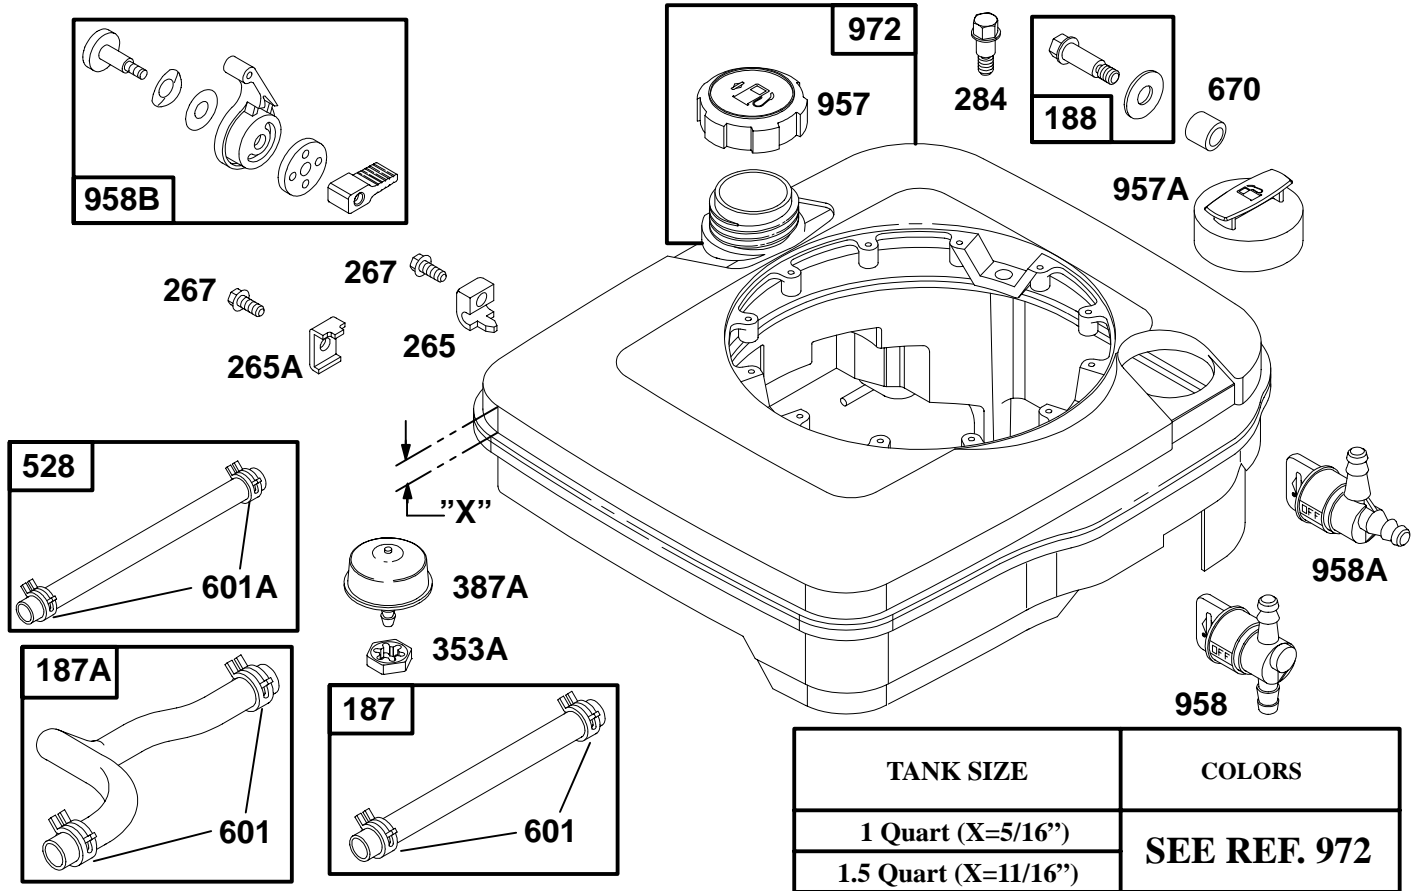

124700 to 124799

REF. NO.	PART NO.	DESCRIPTION	REF. NO.	PART NO.	DESCRIPTION	REF. NO.	PART NO.	DESCRIPTION
187	492790	Line-Fuel (6-3/4", Cut to Suit) Note 296004 Line-Fuel (23", Cut to Suit)		224057	Clamp-Casing Used on Type No(s). 0201, 0208, 0467, 0623, 0625, 0656, 0657, 7015, 7019.	528	399254	Hose-Primer
187A	492791	Line-Fuel (Molded)	267	94204	Screw-Hex. Head Note 94264 Screw-Hex. Head Used on Type No(s). 0201, 0208, 0467, 0623, 0625, 0656, 0657, 7015, 7019.	601	93807	Clamp-Hose (Black) Note 93053 Clamp-Hose (Green)
188	398540	Screw-Tank Mounting	284	94511	Screw-Hex Head	601A	94171	Clamp-Hose
265	213146	Clamp-Casing	353A	94581	Washer-Lock	670	280512	Spacer
265A	221535	Clamp-Casing Note 22372 Clamp-Casing Used on Type No(s). 0643, 0650.	387A	394281	Primer-Carburetor	957	397974	Cap-Fuel Tank
						957A	493017	Cap-Fuel Tank
						958	494768	Valve-Shut-Off
						958A	494539	Valve-Shut-Off
						958B	494235	Valve-Shut-Off
						972		Tank-Fuel See Last Pages.

- ★ Included in Gasket Set-See Ref. 358.
- Included in Carburetor Kit-Part No. 493762.
- Included in Carburetor Gasket Set-Part No. 490937.