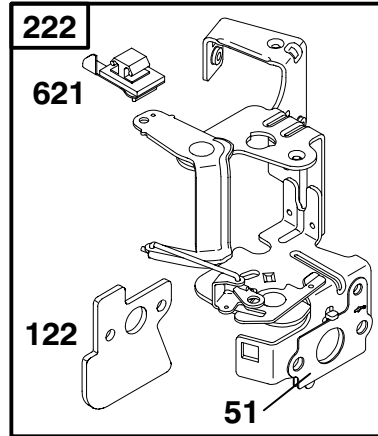

REF. NO.	PART NO.	DESCRIPTION	REF. NO.	PART NO.	DESCRIPTION	REF. NO.	PART NO.	DESCRIPTION
51	692668	Gasket-Intake	222A	692672	Bracket-Control Used on Type No(s). 0105, 0115, 0035, 0036.	404	690272	Washer (Governor Crank)
122	692799	Spacer-Carburetor			----- Note ----- 693897 Bracket- Control Used on Type No(s). 0110.	472	693809	Knob-Choke Shaft
188	691147	Screw (Control Bracket)	227	691467	Lever-Governor Control	505	231082	Nut (Governor Control Lever)
202	691303	Link-Mechanical Governor	265	213146	Clamp-Casing	562	94852	Bolt (Governor Control Lever)
209	691291	Spring-Governor ----- Note ----- 691290 Spring- Governor Used on Type No(s). 0117.	265A	221535	Clamp-Casing	564	693808	Screw (Control Cover)
		690319 Spring- Governor Used on Type No(s). 0035, 0036, 0037.	267	94882	Screw (Casing Clamp)	604	692669	Cover-Control ----- Note ----- 693807 Cover-Control Used on Type No(s). 0110.
222	693378	Bracket-Control	333	802574	Armature-Magneto	615	690340	Retainer-Governor Shaft
			334	94731	Screw (Magneto Armature)	616	691306	Crank-Governor
			356	692390	Wire-Stop (1 Wire Insulated Flat Terminal, Bare Wire)	621	396847	Switch-Stop
			356A	693010	Wire-Stop (1 Wire Insulated Flat Terminal, Flat Terminal)	843	272616	Sleeve-Lever
						851	493880	Terminal-Sparkplug

★ Included in Engine Gasket Set-Ref. No. 358
Included in Valve Gasket Set-Ref. No. 1095

● Included in Carburetor Overhaul Kit-Ref. No. 121
◆ Included in Carburetor Gasket Set-Ref. No. 977