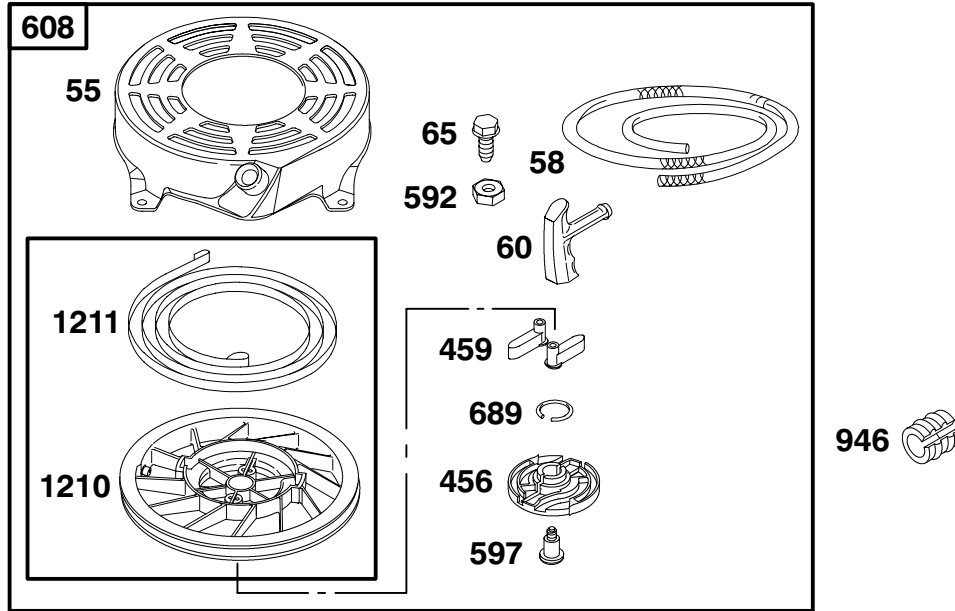

REF. NO.	PART NO.	DESCRIPTION	REF. NO.	PART NO.	DESCRIPTION	REF. NO.	PART NO.	DESCRIPTION
55	691421	Housing-Rewind Starter	456	281503	Plate-Pawl Friction	946	223294	Stop-Rope
58	281464	Rope-Starter (Cut To Required Length)	459	281505	Ratchet-Pawl	1210	498144	Pulley/Spring Assembly (Pulley)
60	281434	Grip-Starter Rope	592	94908	Nut (Rewind Starter)	1211	498144	Pulley/Spring Assembly (Spring)
65	94904	Screw (Rewind Starter)	597	94943	Screw (Pawl Friction Plate)			
			608	497680	Starter-Rewind			
			689	263073	Spring-Friction			

★ Included in Engine Gasket Set-Ref. No. 358
Included in Valve Gasket Set-Ref. No. 1095

● Included in Carburetor Overhaul Kit-Ref. No. 121
◆ Included in Carburetor Gasket Set-Ref. No. 977