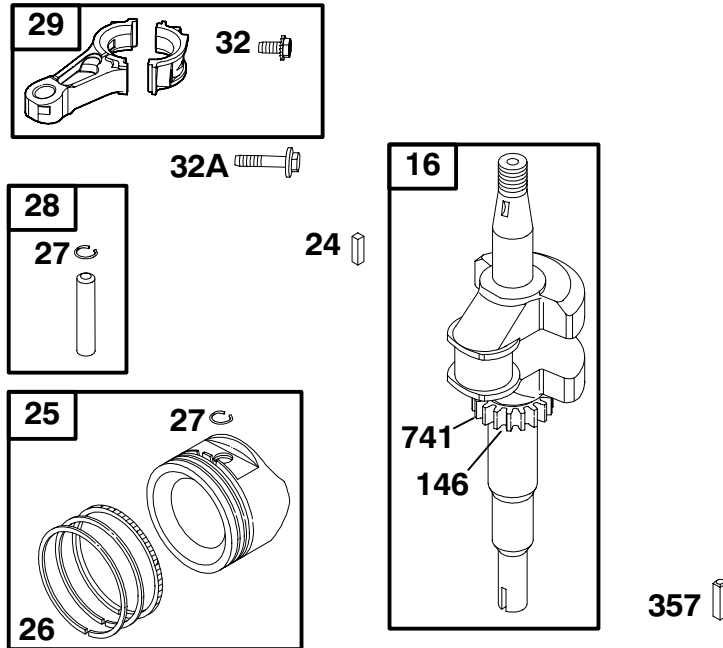

124600 to 124699

REF. NO.	PART NO.	DESCRIPTION	REF. NO.	PART NO.	DESCRIPTION	REF. NO.	PART NO.	DESCRIPTION
16	691457	Crankshaft ----- Note ----- 691456 Crankshaft Used on Type No(s). 0105, 0113, 0121, 0120. 692716 Crankshaft Used on Type No(s). 0117. 692823 Crankshaft Used on Type No(s). 0110. 691458 Crankshaft Used on Type No(s). 0035, 0036. 692988 Crankshaft Used on Type No(s). 0037.	25	499627	Piston Assembly (Standard) ----- Note ----- 692788 Piston Assembly (.010" O.S.) 692789 Piston Assembly (.020" O.S.) 692790 Piston Assembly (.030" O.S.)	27	263190	Lock-Piston Pin
24	222698	Key-Flywheel	26	499631	Ring Set (Standard) ----- Note ----- 692785 Ring Set (.010" O.S.) 692786 Ring Set (.020" O.S.) 692787 Ring Set (.030" O.S.)	28	499423	Pin-Piston
						29	499424	Rod-Connecting
						32	94699	Screw (Connecting Rod)
						32A	695759	Screw (Connecting Rod) (Used After Code Date 00042200).
						146	94388	Key-Timing
						357	91539	Key-Drive Pulley
						741	262598	Gear-Timing

★ Included in Engine Gasket Set-Ref. No. 358
Included in Valve Gasket Set-Ref. No. 1095

● Included in Carburetor Overhaul Kit-Ref. No. 121
◆ Included in Carburetor Gasket Set-Ref. No. 977