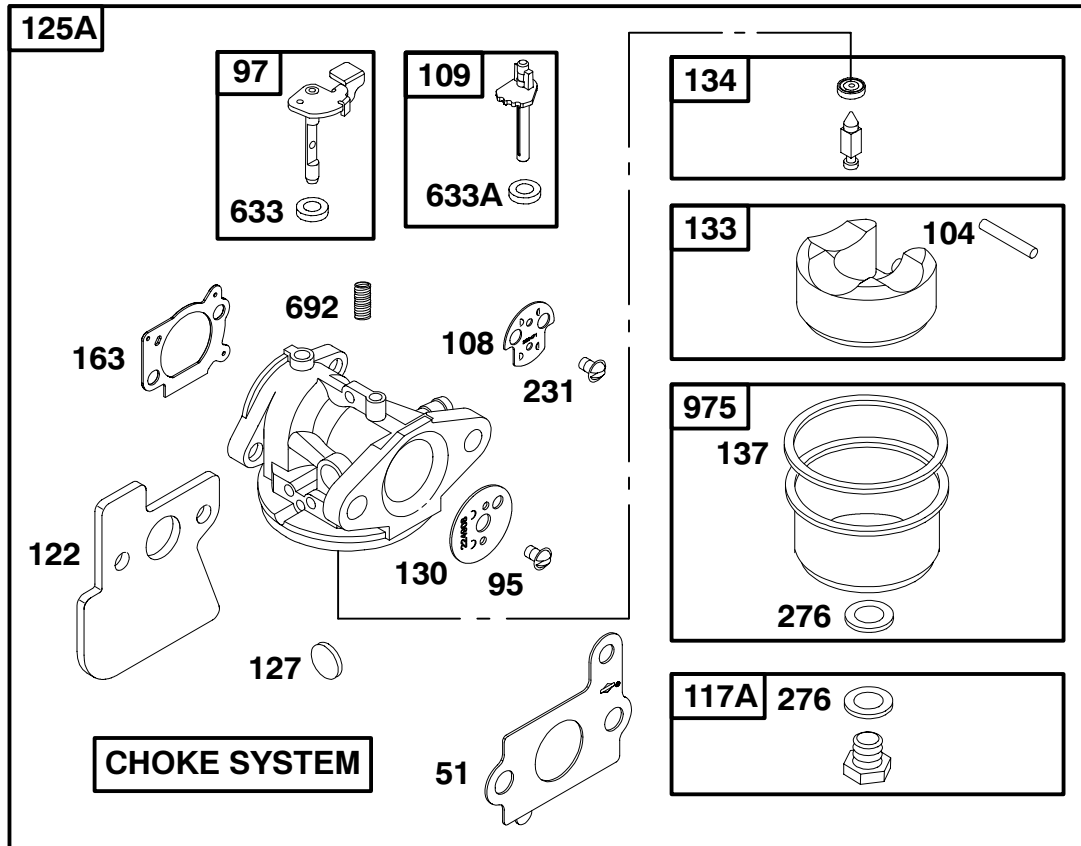

124600 to 124699

REF. NO.	PART NO.	DESCRIPTION	REF. NO.	PART NO.	DESCRIPTION	REF. NO.	PART NO.	DESCRIPTION
51	692668	Gasket-Intake	122	692799	Spacer-Carburetor	276	271716	Washer-Sealing
95	94098	Screw (Throttle Valve)	125A	694505	Carburetor	365	691136	Screw (Carburetor)
97	499682	Shaft-Throttle	127	694468	Plug-Welch	633	691321	Seal-Choke/Throttle Shaft (Throttle Shaft)
104	691242	Pin-Float Hinge	130	691203	Valve-Throttle	633A	693867	Seal-Choke/Throttle Shaft (Choke Shaft)
108	691182	Valve-Choke	133	398187	Float-Carburetor	692	262820	Spring-Detent
109	693866	Shaft-Choke	134	398188	Kit-Needle/Seat	975	493640	Bowl-Float
117A	692677	Jet-Main (Standard)	137	693981	Gasket-Float Bowl			
		----- Note -----	163	692667	Gasket-Air Cleaner			
		497315 Jet-Main (High Altitude)	231	94098	Screw (Choke Valve)			

★ Included in Engine Gasket Set-Ref. No. 358
Included in Valve Gasket Set-Ref. No. 1095

● Included in Carburetor Overhaul Kit-Ref. No. 121
◆ Included in Carburetor Gasket Set-Ref. No. 977