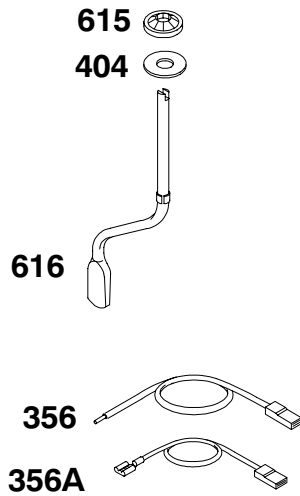

REF. NO.	PART NO.	DESCRIPTION	REF. NO.	PART NO.	DESCRIPTION	REF. NO.	PART NO.	DESCRIPTION
51	692668	Gasket-Intake	222A	692672	Bracket-Control Used on Type No(s). 0105, 0115, 0035, 0036.	404	690272	Washer (Governor Crank)
122	692799	Spacer-Carburetor			----- Note ----- 693897 Bracket- Control Used on Type No(s). 0110.	472	693809	Knob-Choke Shaft
188	691147	Screw (Control Bracket)	227	691467	Lever-Governor Control	505	231082	Nut (Governor Control Lever)
202	691303	Link-Mechanical Governor	265	213146	Clamp-Casing	562	94852	Bolt (Governor Control Lever)
209	691291	Spring-Governor ----- Note ----- 691290 Spring- Governor Used on Type No(s). 0117.	265A	221535	Clamp-Casing	564	693808	Screw (Control Cover)
		690319 Spring- Governor Used on Type No(s). 0035, 0036, 0037.	267	94882	Screw (Casing Clamp)	604	692669	Cover-Control ----- Note ----- 693807 Cover-Control Used on Type No(s). 0110.
222	693378	Bracket-Control	333	802574	Armature-Magneto	615	690340	Retainer-Governor Shaft
			334	94731	Screw (Magneto Armature)	616	691306	Crank-Governor
			356	692390	Wire-Stop (1 Wire Insulated Flat Terminal, Bare Wire)	621	396847	Switch-Stop
			356A	693010	Wire-Stop (1 Wire Insulated Flat Terminal, Flat Terminal)	843	272616	Sleeve-Lever
						851	493880	Terminal-Sparkplug

★ Included in Engine Gasket Set-Ref. No. 358
Included in Valve Gasket Set-Ref. No. 1095

● Included in Carburetor Overhaul Kit-Ref. No. 121
◆ Included in Carburetor Gasket Set-Ref. No. 977