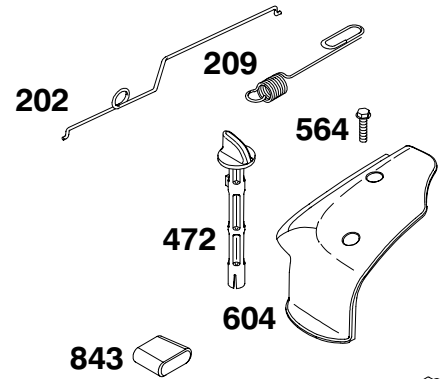

REF. NO.	PART NO.	DESCRIPTION	REF. NO.	PART NO.	DESCRIPTION	REF. NO.	PART NO.	DESCRIPTION
51	692668	Gasket-Intake	222A	692672	Bracket-Control Used on Type No(s). 0105, 0115, 0035, 0036.	404	690272	Washer (Governor Crank)
122	692799	Spacer-Carburetor			----- Note ----- 693897 Bracket- Control Used on Type No(s). 0110.	472	693809	Knob-Choke Shaft
188	691147	Screw (Control Bracket)	227	691467	Lever-Governor Control	505	231082	Nut (Governor Control Lever)
202	691303	Link-Mechanical Governor	265	213146	Clamp-Casing	562	94852	Bolt (Governor Control Lever)
209	691291	Spring-Governor ----- Note ----- 691290 Spring- Governor Used on Type No(s). 0117.	265A	221535	Clamp-Casing	564	693808	Screw (Control Cover)
		690319 Spring- Governor Used on Type No(s). 0035, 0036, 0037.	267	94882	Screw (Casing Clamp)	604	692669	Cover-Control ----- Note ----- 693807 Cover-Control Used on Type No(s). 0110.
222	693378	Bracket-Control	333	802574	Armature-Magneto	615	690340	Retainer-Governor Shaft
			334	94731	Screw (Magneto Armature)	616	691306	Crank-Governor
			356	692390	Wire-Stop (1 Wire Insulated Flat Terminal, Bare Wire)	621	396847	Switch-Stop
			356A	693010	Wire-Stop (1 Wire Insulated Flat Terminal, Flat Terminal)	843	272616	Sleeve-Lever
						851	493880	Terminal-Sparkplug

★ Included in Engine Gasket Set-Ref. No. 358
Included in Valve Gasket Set-Ref. No. 1095

● Included in Carburetor Overhaul Kit-Ref. No. 121
◆ Included in Carburetor Gasket Set-Ref. No. 977