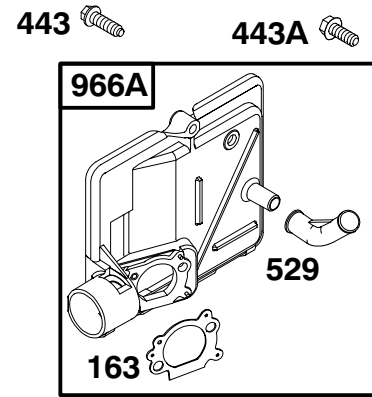

124600 to 124699

REF. NO.	PART NO.	DESCRIPTION	REF. NO.	PART NO.	DESCRIPTION	REF. NO.	PART NO.	DESCRIPTION
163♦♦	692667	Gasket-Air Cleaner	445	491588	Filter-Air Cleaner Cartridge	966	692673	Base-Air Cleaner Primer
300	694248	Muffler (Used After Code Date 99030700).	529	281299	Grommet	966A	693863	Base-Air Cleaner Primer Used on Type No(s). 0110.
		----- Note -----	613	691108	Screw (Muffler)	967	493537	Filter-Pre Cleaner
		692275 Muffler (Used Before Code Date 99030800).	613A	691140	Screw (Muffler)	968	281340	Cover-Air Cleaner
425	94872	Screw (Air Cleaner Cover)	676	497682	Deflector-Muffler	976	694395	Primer-Carburetor (Used After Code Date 99051200).
443	94873	Screw (Air Cleaner Primer Base)	676A	393756	Deflector-Muffler			----- Note -----
443A	94118	Screw (Air Cleaner Primer Base)	677	94896	Screw (Muffler Deflector)			496115 Primer-Carburetor (Used Before Code Date 99051300).
			832	691466	Guard-Muffler			
			836	94874	Screw (Muffler Guard)			
			836A	94786	Screw (Muffler Guard)			
			883	273348	Gasket-Exhaust			

★ Included in Engine Gasket Set-Ref. No. 358
Included in Valve Gasket Set-Ref. No. 1095

● Included in Carburetor Overhaul Kit-Ref. No. 121
♦ Included in Carburetor Gasket Set-Ref. No. 977