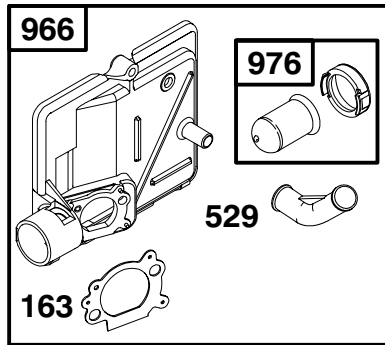

124600 to 124699

REF. NO.	PART NO.	DESCRIPTION	REF. NO.	PART NO.	DESCRIPTION	REF. NO.	PART NO.	DESCRIPTION
163♦♦	692667	Gasket-Air Cleaner	445	491588	Filter-Air Cleaner Cartridge	966	692673	Base-Air Cleaner Primer
300	694248	Muffler (Used After Code Date 99030700).	529	281299	Grommet	966A	693863	Base-Air Cleaner Primer Used on Type No(s). 0110.
		----- Note -----	613	691108	Screw (Muffler)	967	493537	Filter-Pre Cleaner
		692275 Muffler (Used Before Code Date 99030800).	613A	691140	Screw (Muffler)	968	281340	Cover-Air Cleaner
425	94872	Screw (Air Cleaner Cover)	676	497682	Deflector-Muffler	976	694395	Primer-Carburetor (Used After Code Date 99051200).
443	94873	Screw (Air Cleaner Primer Base)	676A	393756	Deflector-Muffler			----- Note -----
443A	94118	Screw (Air Cleaner Primer Base)	677	94896	Screw (Muffler Deflector)			496115 Primer-Carburetor (Used Before Code Date 99051300).
			832	691466	Guard-Muffler			
			836	94874	Screw (Muffler Guard)			
			836A	94786	Screw (Muffler Guard)			
			883	273348	Gasket-Exhaust			

★ Included in Engine Gasket Set-Ref. No. 358
Included in Valve Gasket Set-Ref. No. 1095

● Included in Carburetor Overhaul Kit-Ref. No. 121
♦ Included in Carburetor Gasket Set-Ref. No. 977