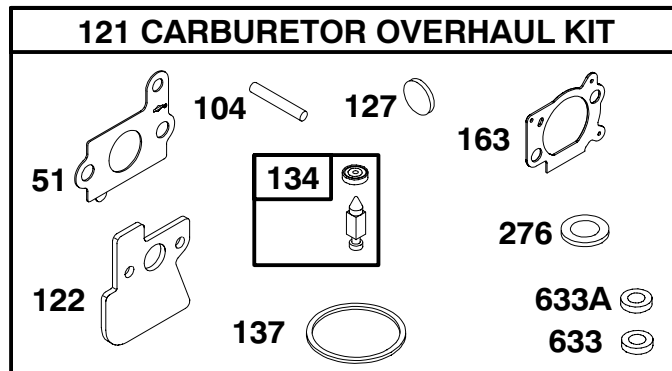

124600 to 124699

REF. NO.	PART NO.	DESCRIPTION	REF. NO.	PART NO.	DESCRIPTION	REF. NO.	PART NO.	DESCRIPTION
3	★299819	Seal-Oil (Magneto Side)	122	★◆◆692799	Spacer-Carburetor	842	★280393	Seal-O Ring (For Top Of Tube & Dipstick/Cap Combo Only)
7	★ 695166	Gasket-Cylinder Head (Used After Code Date 99113000).	127	◆694468	Plug-Welch	868	★ 498592	Seal-Valve
		----- Note -----	134	◆398188	Kit-Needle/Seat	883	★ 273348	Gasket-Exhaust
		★ 273240 Gasket-Cylinder Head (Used Before Code Date 99120100)	137	◆◆693981	Gasket-Float Bowl	977	★ 692704	Gasket Set-Carburetor
9	★272481	Gasket-Breather	163	◆◆692667	Gasket-Air Cleaner	993	★ 694088	Gasket-Cylinder Head Plate
12	★272198	Gasket-Crankcase	276	◆◆271716	Washer-Sealing	1022	★ 691890	Gasket-Rocker Cover (Used After Code Date 99012500).
20	★399781	Seal-Oil (PTO Side)	358	694090	Gasket Set-Engine			----- Note -----
51	◆◆◆692668	Gasket-Intake	524	★280966	Seal-Dipstick Tube			★ 273241 Gasket-Rocker Cover (Used Before Code Date 99012600).
104	◆691242	Pin-Float Hinge	585	★272238	Gasket-Breather Passage	1095	694091	Gasket Set-Valve
121	692703	Kit-Carburetor Overhaul	633	◆◆ 691321	Seal-Choke/Throttle Shaft (Throttle Shaft)			
			633A	◆◆693867	Seal-Choke/Throttle Shaft (Choke Shaft)			

★ Included in Engine Gasket Set-Ref. No. 358
Included in Valve Gasket Set-Ref. No. 1095

◆ Included in Carburetor Overhaul Kit-Ref. No. 121
◆◆ Included in Carburetor Gasket Set-Ref. No. 977