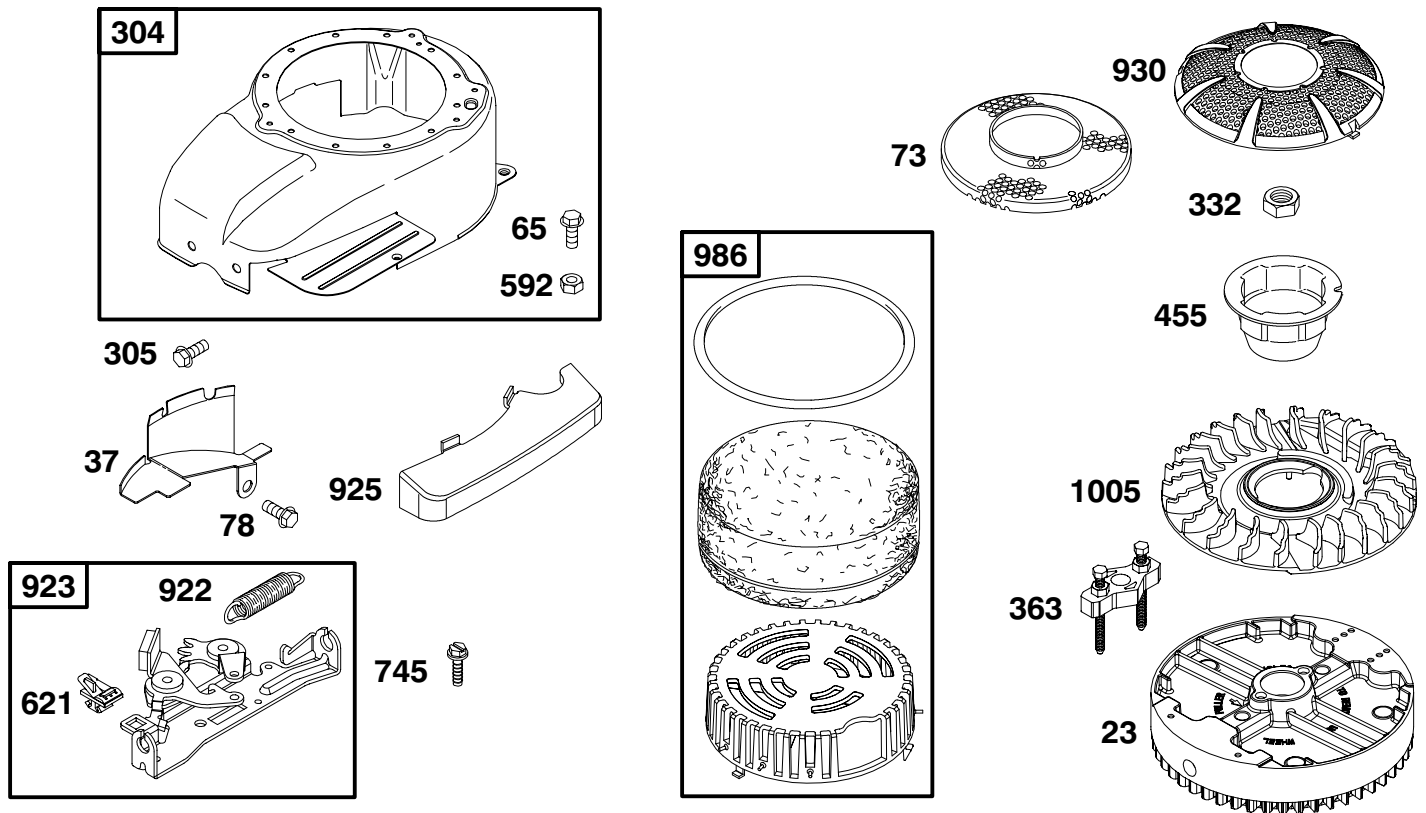

124600 to 124699

1036 EMISSION-LABEL

REF. NO.	PART NO.	DESCRIPTION	REF. NO.	PART NO.	DESCRIPTION	REF. NO.	PART NO.	DESCRIPTION
23	692452	Flywheel ----- Note ----- 692693 Flywheel Used on Type No(s). 0110, 0114, 0117.	304	499676	Housing-Blower ----- Note ----- 499677 Housing-Blower Used on Type No(s). 0105, 0035, 0036, 0115.	745	94512	Screw (Brake)
37	694086	Guard-Flywheel	305	690960	Screw (Blower Housing)	922	262640	Spring-Brake
65	94904	Screw (Rewind Starter)	332	94877	Nut (Flywheel)	923	493442	Brake
73	691222	Screen-Rotating	363	19069	Flywheel Puller	925	690595	Cover-Linkage
78	691108	Screw (Flywheel Guard)	455	691219	Cup-Flywheel	930	692675	Guard-Rewind
			592	94908	Nut (Rewind Starter)	986	693514	Filter-Debris
			621	396847	Switch-Stop	1005	691346	Fan-Flywheel
						1036	695109	Label-Emission (Used Before Code Date 9909300). ----- Note ----- 694507 Label- Emission (Used After Code Date 99100100).

★ Included in Engine Gasket Set-Ref. No. 358
Included in Valve Gasket Set-Ref. No. 1095

● Included in Carburetor Overhaul Kit-Ref. No. 121
◆ Included in Carburetor Gasket Set-Ref. No. 977