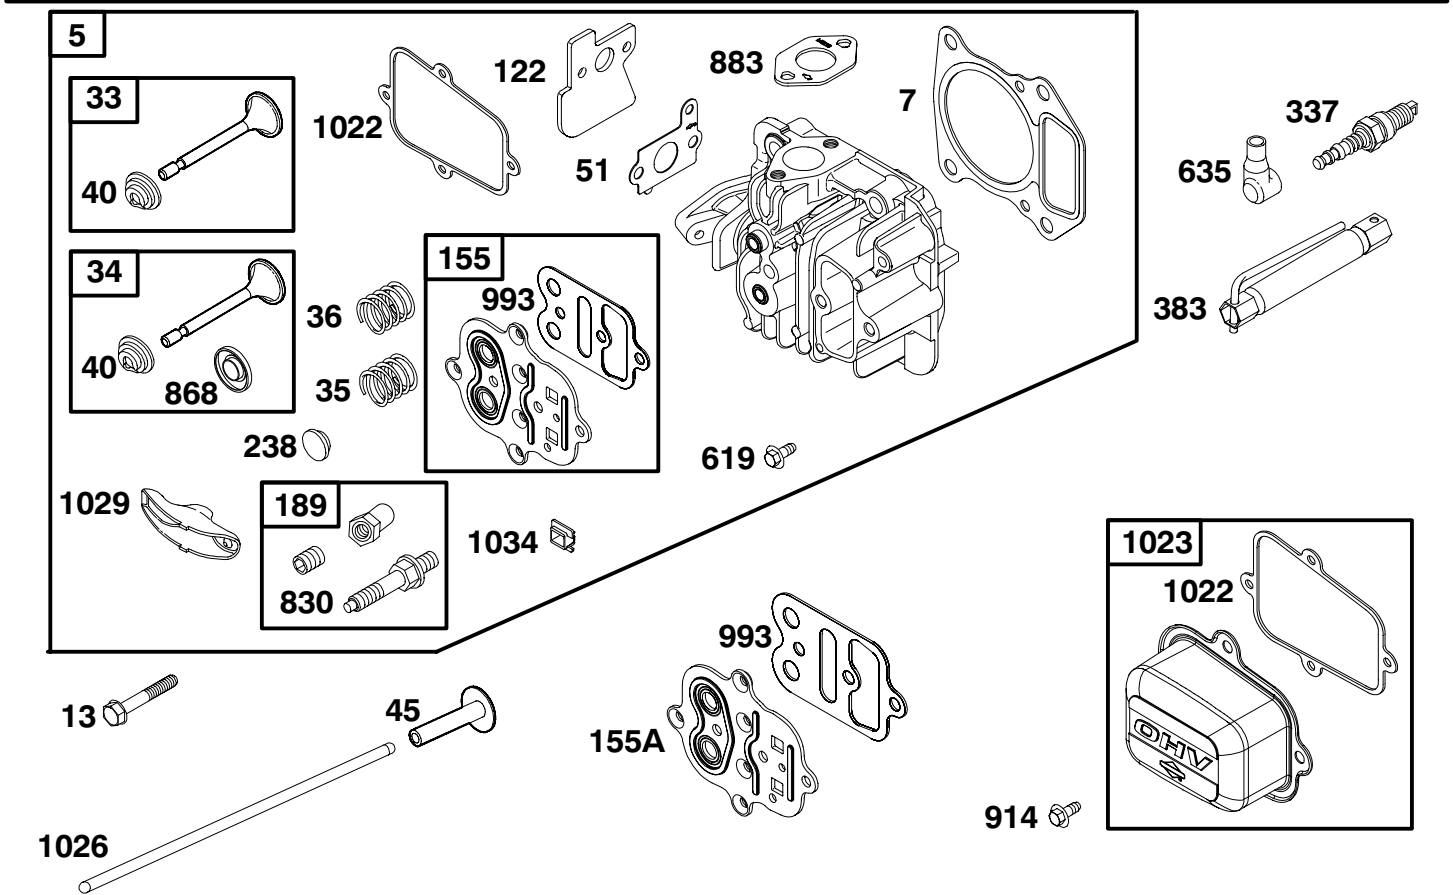

REF. NO.	PART NO.	DESCRIPTION	REF. NO.	PART NO.	DESCRIPTION	REF. NO.	PART NO.	DESCRIPTION
5	695276	Head-Cylinder (Used After Code Date 99113000). ----- Note ----- 692800 Head-Cylinder (Used Before Code Date 99120100).	35	691304	Spring-Valve (Intake)	830	694544	Stud (Rocker Arm)
7	★ 695166	Gasket-Cylinder Head (Used After Code Date 99113000). ----- Note ----- ★ 273240 Gasket-Cylinder Head (Used Before Code Date 99120100).	36	691304	Spring-Valve (Exhaust)	868	★ 498592	Seal-Valve
13	691137	Screw (Cylinder Head)	40	93312	Retainer-Valve	883	★ 273348	Gasket-Exhaust
33	499642	Valve-Exhaust	45	262679	Tappet-Valve	914	691108	Screw (Rocker Arm Cover)
34	499641	Valve-Intake	51	★♦♦Δ692668	Gasket-Intake	993	★ 694088	Gasket-Cylinder Head Plate
			122	★♦♦Δ692799	Spacer-Carburetor	1022	★ 691890	Gasket-Rocker Cover (Used After Code Date 99012500). ----- Note ----- ★ 273241 Gasket-Rocker Cover (Used Before Code Date 99012600).
			155	695168	Plate-Cylinder Head (Used After Code Date 99113000).	1023	499624	Cover-Rocker Arm
			155A	691231	Plate-Cylinder Head (Used Before Code Date 99120100).	1026	498597	Rod-Push
			189	694543	Rocker Arm Ball	1029	691230	Arm-Rocker
			238	691300	Cap-Valve	1034	691343	Guide-Push Rod
			337	499608	Sparkplug			
			383	19374	Wrench-Sparkplug (Cylinder Head Plate)			
			619	691108	Screw (Cylinder Head Plate)			
			635	66538	Boot-Sparkplug			

★ Included in Engine Gasket Set-Ref. No. 358
Included in Valve Gasket Set-Ref. No. 1095

● Included in Carburetor Overhaul Kit-Ref. No. 121
♦ Included in Carburetor Gasket Set-Ref. No. 977