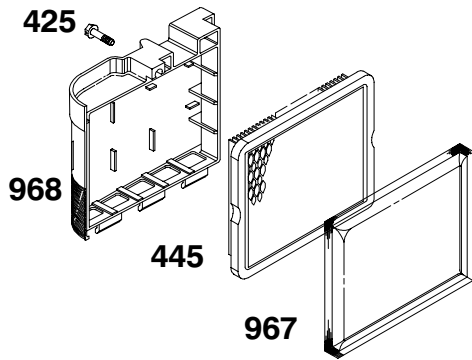

124600 to 124699

REF. NO.	PART NO.	DESCRIPTION	REF. NO.	PART NO.	DESCRIPTION	REF. NO.	PART NO.	DESCRIPTION
163♦♦	692667	Gasket-Air Cleaner	445	491588	Filter-Air Cleaner Cartridge	966	692673	Base-Air Cleaner Primer
300	694248	Muffler (Used After Code Date 99030700).	529	281299	Grommet	966A	693863	Base-Air Cleaner Primer Used on Type No(s). 0110.
		----- Note -----	613	691108	Screw (Muffler)	967	493537	Filter-Pre Cleaner
		692275 Muffler (Used Before Code Date 99030800).	613A	691140	Screw (Muffler)	968	281340	Cover-Air Cleaner
425	94872	Screw (Air Cleaner Cover)	676	497682	Deflector-Muffler	976	694395	Primer-Carburetor (Used After Code Date 99051200).
443	94873	Screw (Air Cleaner Primer Base)	676A	393756	Deflector-Muffler			----- Note -----
443A	94118	Screw (Air Cleaner Primer Base)	677	94896	Screw (Muffler Deflector)			496115 Primer-Carburetor (Used Before Code Date 99051300).
			832	691466	Guard-Muffler			
			836	94874	Screw (Muffler Guard)			
			836A	94786	Screw (Muffler Guard)			
			883	273348	Gasket-Exhaust			

★ Included in Engine Gasket Set-Ref. No. 358
Included in Valve Gasket Set-Ref. No. 1095

● Included in Carburetor Overhaul Kit-Ref. No. 121
♦ Included in Carburetor Gasket Set-Ref. No. 977