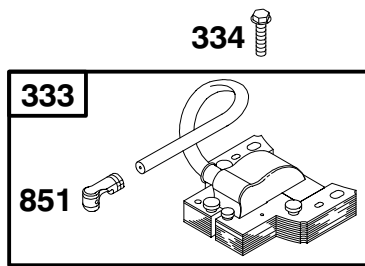

REF. NO.	PART NO.	DESCRIPTION	REF. NO.	PART NO.	DESCRIPTION	REF. NO.	PART NO.	DESCRIPTION
51	692668	Gasket-Intake	222A	692672	Bracket-Control Used on Type No(s). 0105, 0115, 0035, 0036.	404	690272	Washer (Governor Crank)
122	692799	Spacer-Carburetor			----- Note ----- 693897 Bracket- Control Used on Type No(s). 0110.	472	693809	Knob-Choke Shaft
188	691147	Screw (Control Bracket)	227	691467	Lever-Governor Control	505	231082	Nut (Governor Control Lever)
202	691303	Link-Mechanical Governor	265	213146	Clamp-Casing	562	94852	Bolt (Governor Control Lever)
209	691291	Spring-Governor ----- Note ----- 691290 Spring- Governor Used on Type No(s). 0117.	265A	221535	Clamp-Casing	564	693808	Screw (Control Cover)
		690319 Spring- Governor Used on Type No(s). 0035, 0036, 0037.	267	94882	Screw (Casing Clamp)	604	692669	Cover-Control ----- Note ----- 693807 Cover-Control Used on Type No(s). 0110.
222	693378	Bracket-Control	333	802574	Armature-Magneto	615	690340	Retainer-Governor Shaft
			334	94731	Screw (Magneto Armature)	616	691306	Crank-Governor
			356	692390	Wire-Stop (1 Wire Insulated Flat Terminal, Bare Wire)	621	396847	Switch-Stop
			356A	693010	Wire-Stop (1 Wire Insulated Flat Terminal, Flat Terminal)	843	272616	Sleeve-Lever
						851	493880	Terminal-Sparkplug

★ Included in Engine Gasket Set-Ref. No. 358
Included in Valve Gasket Set-Ref. No. 1095

● Included in Carburetor Overhaul Kit-Ref. No. 121
◆ Included in Carburetor Gasket Set-Ref. No. 977