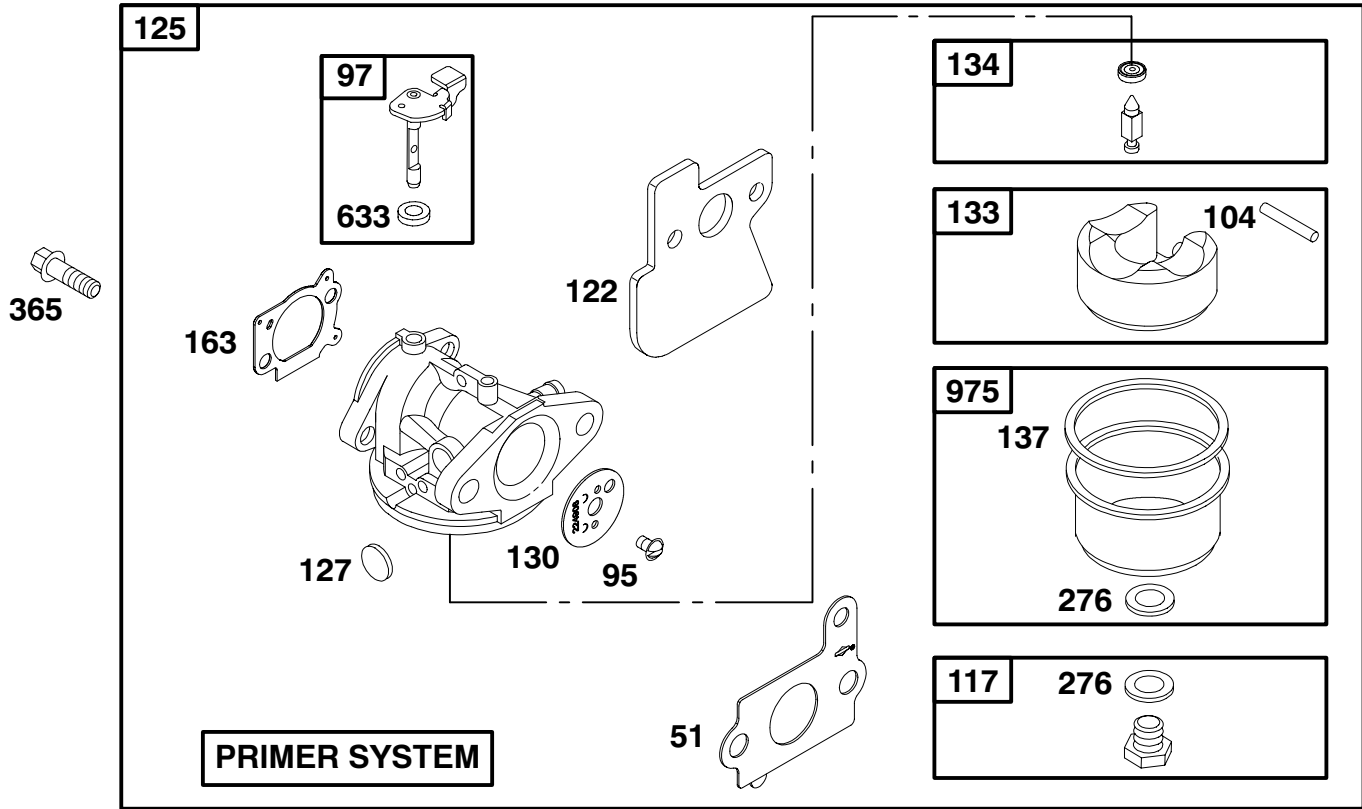

REF. NO.	PART NO.	DESCRIPTION	REF. NO.	PART NO.	DESCRIPTION	REF. NO.	PART NO.	DESCRIPTION
51	692668	Gasket-Intake	122	692799	Spacer-Carburetor	134	398188	Kit-Needle/Seat
95	94098	Screw (Throttle Valve)	125	694202	Carburetor (Used After Code Date 99030700).	137	693981	Gasket-Float Bowl
97	499682	Shaft-Throttle	----- Note -----			163	692667	Gasket-Air Cleaner
104	691242	Pin-Float Hinge	692649		Carburetor (Used Before Code Date 99030800).	276	271716	Washer-Sealing
117	498978	Jet-Main (Standard) (Used After Code Date 99030700).	127	694468	Plug-Welch	365	691136	Screw (Carburetor)
		----- Note -----	130	691203	Valve-Throttle	633	691321	Seal-Choke/Throttle Shaft (Throttle Shaft)
		692677 Jet-Main (Standard) (Used Before Code Date 99030800).	133	398187	Float-Carburetor	975	493640	Bowl-Float
		498975 Jet-Main (High Altitude) (Used After Code Date 99030700).						
		497315 Jet-Main (High Altitude) (Used Before Code Date 99030800).						

★ Included in Engine Gasket Set-Ref. No. 358
Included in Valve Gasket Set-Ref. No. 1095

● Included in Carburetor Overhaul Kit-Ref. No. 121
◆ Included in Carburetor Gasket Set-Ref. No. 977