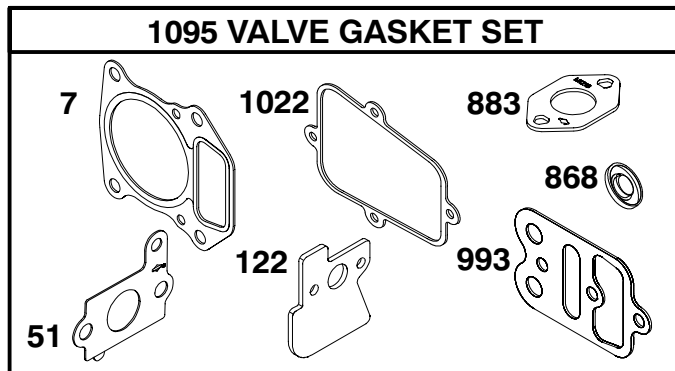

124600 to 124699

REF. NO.	PART NO.	DESCRIPTION	REF. NO.	PART NO.	DESCRIPTION	REF. NO.	PART NO.	DESCRIPTION
3	★299819	Seal-Oil (Magneto Side)	122	★◆◆692799	Spacer-Carburetor	842	★280393	Seal-O Ring (For Top Of Tube & Dipstick/Cap Combo Only)
7	★ 695166	Gasket-Cylinder Head (Used After Code Date 99113000).	127	◆694468	Plug-Welch	868	★ 498592	Seal-Valve
		----- Note -----	134	◆398188	Kit-Needle/Seat	883	★ 273348	Gasket-Exhaust
		★ 273240 Gasket-Cylinder Head (Used Before Code Date 99120100)	137	◆◆693981	Gasket-Float Bowl	977	★ 692704	Gasket Set-Carburetor
9	★272481	Gasket-Breather	163	◆◆692667	Gasket-Air Cleaner	993	★ 694088	Gasket-Cylinder Head Plate
12	★272198	Gasket-Crankcase	276	◆◆271716	Washer-Sealing	1022	★ 691890	Gasket-Rocker Cover (Used After Code Date 99012500).
20	★399781	Seal-Oil (PTO Side)	358	694090	Gasket Set-Engine			----- Note -----
51	◆◆◆692668	Gasket-Intake	524	★280966	Seal-Dipstick Tube			★ 273241 Gasket-Rocker Cover (Used Before Code Date 99012600).
104	◆691242	Pin-Float Hinge	585	★272238	Gasket-Breather Passage	1095	694091	Gasket Set-Valve
121	692703	Kit-Carburetor Overhaul	633	◆◆ 691321	Seal-Choke/Throttle Shaft (Throttle Shaft)			
			633A	◆◆693867	Seal-Choke/Throttle Shaft (Choke Shaft)			

★ Included in Engine Gasket Set-Ref. No. 358
Included in Valve Gasket Set-Ref. No. 1095

◆ Included in Carburetor Overhaul Kit-Ref. No. 121
◆◆ Included in Carburetor Gasket Set-Ref. No. 977