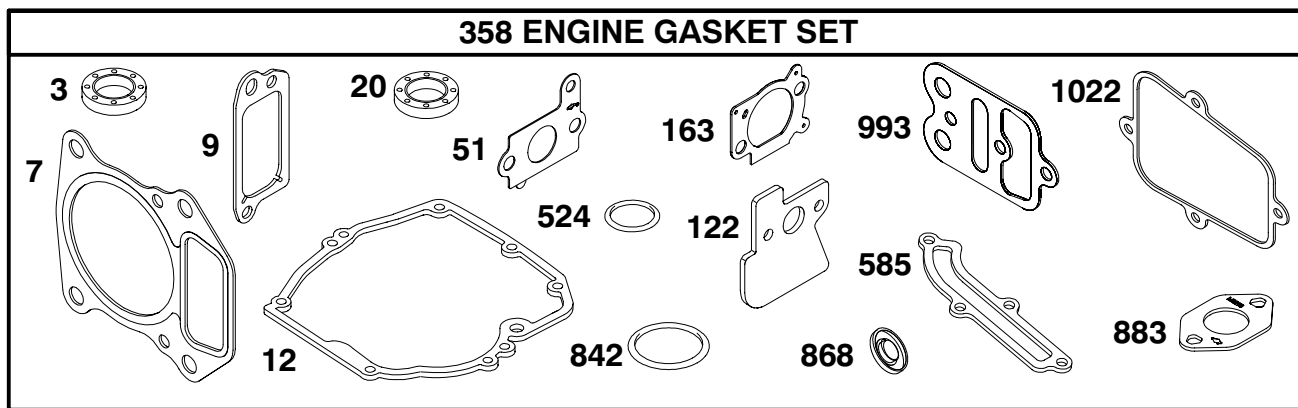

124600 to 124699

REF. NO.	PART NO.	DESCRIPTION	REF. NO.	PART NO.	DESCRIPTION	REF. NO.	PART NO.	DESCRIPTION
3	★299819	Seal-Oil (Magneto Side)	122	★◆◆692799	Spacer-Carburetor	842	★280393	Seal-O Ring (For Top Of Tube & Dipstick/Cap Combo Only)
7	★ 695166	Gasket-Cylinder Head (Used After Code Date 99113000).	127	◆694468	Plug-Welch	868	★ 498592	Seal-Valve
		----- Note -----	134	◆398188	Kit-Needle/Seat	883	★ 273348	Gasket-Exhaust
		★ 273240 Gasket-Cylinder Head (Used Before Code Date 99120100)	137	◆◆693981	Gasket-Float Bowl	977	★ 692704	Gasket Set-Carburetor
9	★272481	Gasket-Breather	163	◆◆692667	Gasket-Air Cleaner	993	★ 694088	Gasket-Cylinder Head Plate
12	★272198	Gasket-Crankcase	276	◆◆271716	Washer-Sealing	1022	★ 691890	Gasket-Rocker Cover (Used After Code Date 99012500).
20	★399781	Seal-Oil (PTO Side)	358	694090	Gasket Set-Engine			----- Note -----
51	◆◆◆692668	Gasket-Intake	524	★280966	Seal-Dipstick Tube			★ 273241 Gasket-Rocker Cover (Used Before Code Date 99012600).
104	◆691242	Pin-Float Hinge	585	★272238	Gasket-Breather Passage	1095	694091	Gasket Set-Valve
121	692703	Kit-Carburetor Overhaul	633	◆◆ 691321	Seal-Choke/Throttle Shaft (Throttle Shaft)			
			633A	◆◆693867	Seal-Choke/Throttle Shaft (Choke Shaft)			

★ Included in Engine Gasket Set-Ref. No. 358
Included in Valve Gasket Set-Ref. No. 1095

◆ Included in Carburetor Overhaul Kit-Ref. No. 121
◆◆ Included in Carburetor Gasket Set-Ref. No. 977