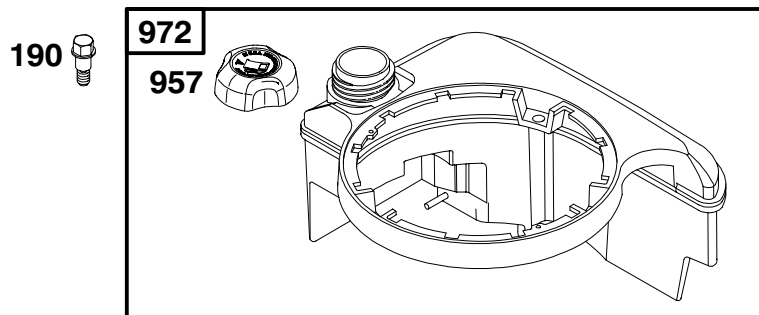

REF. NO.	PART NO.	DESCRIPTION	REF. NO.	PART NO.	DESCRIPTION	REF. NO.	PART NO.	DESCRIPTION
187	296004	Line-Fuel (Cut To Required Length)	601	93053	Clamp-Hose (Green, Spring Steel)	957	692046	Cap-Fuel Tank
190	94511	Screw (Fuel Tank)	601A	93807	Clamp-Hose (Black, Spring Steel)	958	494768	Valve-Fuel Shut Off
			670	280512	Spacer-Fuel Tank	972	499618	Tank-Fuel
						1059	398540	Kit-Screw/Washer

★ Included in Engine Gasket Set-Ref. No. 358
Included in Valve Gasket Set-Ref. No. 1095

● Included in Carburetor Overhaul Kit-Ref. No. 121
◆ Included in Carburetor Gasket Set-Ref. No. 977