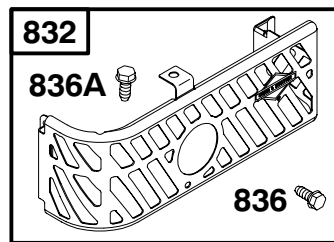

124600 to 124699

REF. NO.	PART NO.	DESCRIPTION	REF. NO.	PART NO.	DESCRIPTION	REF. NO.	PART NO.	DESCRIPTION
163♦♦	692667	Gasket-Air Cleaner	445	491588	Filter-Air Cleaner Cartridge	966	692673	Base-Air Cleaner Primer
300	694248	Muffler (Used After Code Date 99030700).	529	281299	Grommet	966A	693863	Base-Air Cleaner Primer Used on Type No(s). 0110.
		----- Note -----	613	691108	Screw (Muffler)	967	493537	Filter-Pre Cleaner
		692275 Muffler (Used Before Code Date 99030800).	613A	691140	Screw (Muffler)	968	281340	Cover-Air Cleaner
425	94872	Screw (Air Cleaner Cover)	676	497682	Deflector-Muffler	976	694395	Primer-Carburetor (Used After Code Date 99051200).
443	94873	Screw (Air Cleaner Primer Base)	676A	393756	Deflector-Muffler			----- Note -----
443A	94118	Screw (Air Cleaner Primer Base)	677	94896	Screw (Muffler Deflector)			496115 Primer-Carburetor (Used Before Code Date 99051300).
			832	691466	Guard-Muffler			
			836	94874	Screw (Muffler Guard)			
			836A	94786	Screw (Muffler Guard)			
			883	273348	Gasket-Exhaust			

★ Included in Engine Gasket Set-Ref. No. 358
Included in Valve Gasket Set-Ref. No. 1095

● Included in Carburetor Overhaul Kit-Ref. No. 121
♦ Included in Carburetor Gasket Set-Ref. No. 977