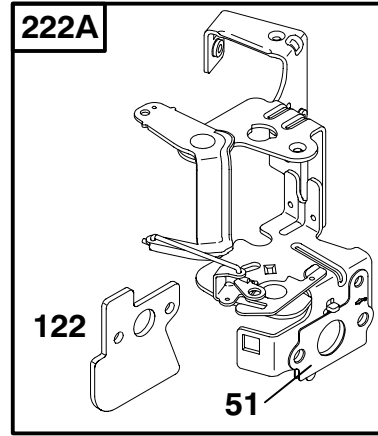

REF. NO.	PART NO.	DESCRIPTION	REF. NO.	PART NO.	DESCRIPTION	REF. NO.	PART NO.	DESCRIPTION
51	692668	Gasket-Intake	222A	692672	Bracket-Control Used on Type No(s). 0105, 0115, 0035, 0036.	404	690272	Washer (Governor Crank)
122	692799	Spacer-Carburetor			----- Note ----- 693897 Bracket- Control Used on Type No(s). 0110.	472	693809	Knob-Choke Shaft
188	691147	Screw (Control Bracket)	227	691467	Lever-Governor Control	505	231082	Nut (Governor Control Lever)
202	691303	Link-Mechanical Governor	265	213146	Clamp-Casing	562	94852	Bolt (Governor Control Lever)
209	691291	Spring-Governor ----- Note ----- 691290 Spring- Governor Used on Type No(s). 0117.	265A	221535	Clamp-Casing	564	693808	Screw (Control Cover)
		690319 Spring- Governor Used on Type No(s). 0035, 0036, 0037.	267	94882	Screw (Casing Clamp)	604	692669	Cover-Control ----- Note ----- 693807 Cover-Control Used on Type No(s). 0110.
222	693378	Bracket-Control	333	802574	Armature-Magneto	615	690340	Retainer-Governor Shaft
			334	94731	Screw (Magneto Armature)	616	691306	Crank-Governor
			356	692390	Wire-Stop (1 Wire Insulated Flat Terminal, Bare Wire)	621	396847	Switch-Stop
			356A	693010	Wire-Stop (1 Wire Insulated Flat Terminal, Flat Terminal)	843	272616	Sleeve-Lever
						851	493880	Terminal-Sparkplug

★ Included in Engine Gasket Set-Ref. No. 358
Included in Valve Gasket Set-Ref. No. 1095

● Included in Carburetor Overhaul Kit-Ref. No. 121
◆ Included in Carburetor Gasket Set-Ref. No. 977