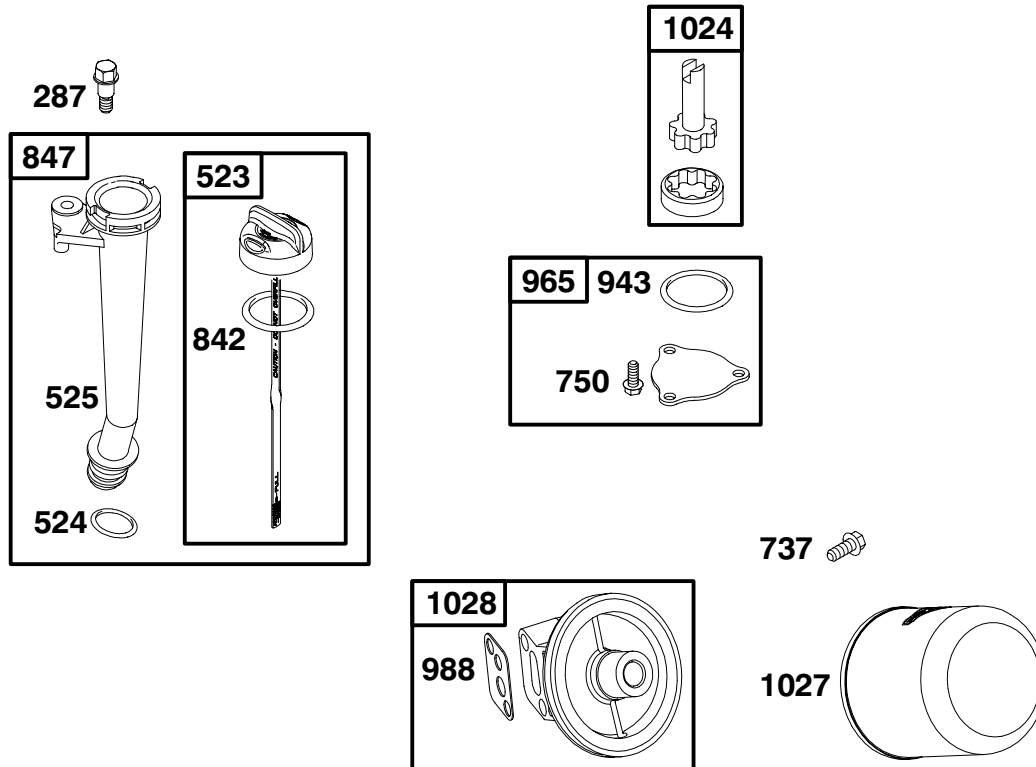

REF. NO.	PART NO.	DESCRIPTION	REF. NO.	PART NO.	DESCRIPTION	REF. NO.	PART NO.	DESCRIPTION
287	94511	Screw (Dipstick Tube)	750	94897	Screw (Oil Pump Cover)	943	692514	O-Ring Seal (Oil Pump Cover)
523	499621	Dipstick	842	★280393	Seal-O Ring (For Top Of Tube & Dipstick/Cap Combo Only)	965	692507	Cover-Oil Pump
524	★280966	Seal-Dipstick Tube	847	692047	Dipstick/Tube Assembly	988	692515	Gasket-Oil Adapter
525	495265	Tube-Dipstick				1024	692508	Pump-Oil
737	692511	Screw (Oil Filter Adapter)				1027	692513	Filter-Oil
						1028	692516	Adapter-Oil Filter