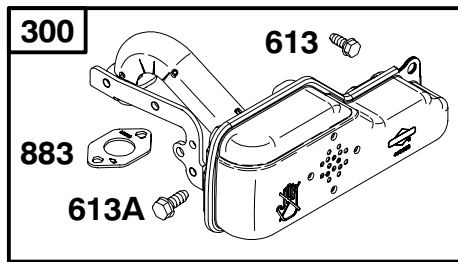

124600 to 124699

REF. NO.	PART NO.	DESCRIPTION	REF. NO.	PART NO.	DESCRIPTION	REF. NO.	PART NO.	DESCRIPTION
163♦♦	692667	Gasket-Air Cleaner	445	491588	Filter-Air Cleaner Cartridge	966	692673	Base-Air Cleaner Primer
300	694248	Muffler (Used After Code Date 99030700).	529	281299	Grommet	966A	693863	Base-Air Cleaner Primer Used on Type No(s). 0110.
		----- Note -----	613	691108	Screw (Muffler)	967	493537	Filter-Pre Cleaner
		692275 Muffler (Used Before Code Date 99030800).	613A	691140	Screw (Muffler)	968	281340	Cover-Air Cleaner
425	94872	Screw (Air Cleaner Cover)	676	497682	Deflector-Muffler	976	694395	Primer-Carburetor (Used After Code Date 99051200).
443	94873	Screw (Air Cleaner Primer Base)	676A	393756	Deflector-Muffler			----- Note -----
443A	94118	Screw (Air Cleaner Primer Base)	677	94896	Screw (Muffler Deflector)			496115 Primer-Carburetor (Used Before Code Date 99051300).
			832	691466	Guard-Muffler			
			836	94874	Screw (Muffler Guard)			
			836A	94786	Screw (Muffler Guard)			
			883	273348	Gasket-Exhaust			

★ Included in Engine Gasket Set-Ref. No. 358
Included in Valve Gasket Set-Ref. No. 1095

● Included in Carburetor Overhaul Kit-Ref. No. 121
♦ Included in Carburetor Gasket Set-Ref. No. 977