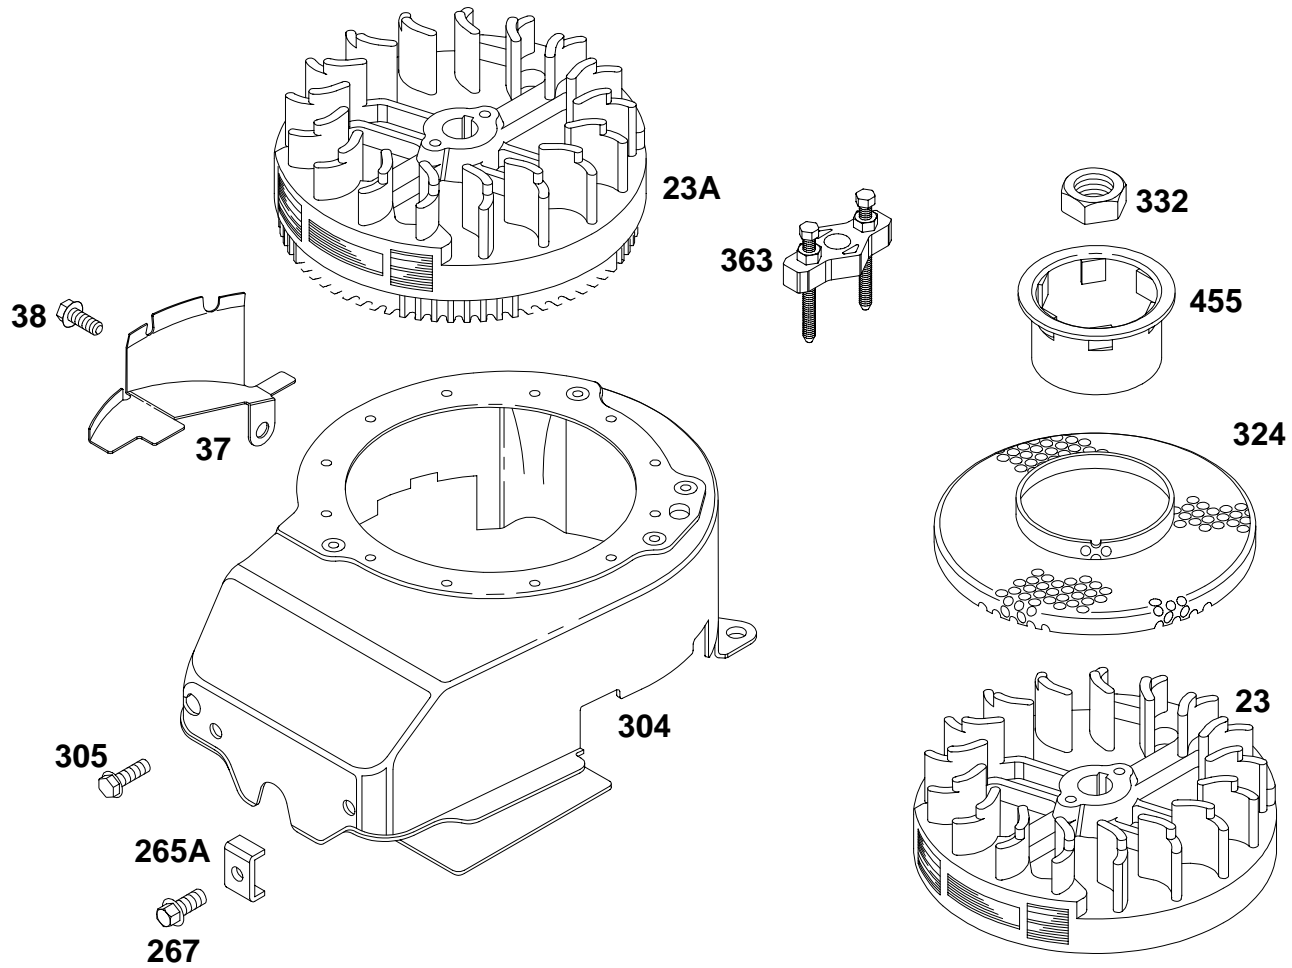

REF. NO.	PART NO.	DESCRIPTION	REF. NO.	PART NO.	DESCRIPTION	REF. NO.	PART NO.	DESCRIPTION
23	492177	Flywheel	267	94204	Screw-Clamp Mtg.	305	94513	Screw-Hex. Head Sem
23A	492175	Flywheel	304	493294	Housing-Blower Used on Engines Without Band Brake.	324	224251	Screen-Rotating
		Note			Note	332	92284	Nut-Flywheel
		492893 Flywheel Used on Type No(s). 0220, 0425, 0426, 0439, 0443, 0474.			493293 Housing- Blower Used on Engines With Band Brake.	363	19069	Flywheel Puller
37	224511	Guard-Flywheel				455	224250	Cup-Flywheel
38	94608	Screw-Hex. Hd.						
265A	22372	Clamp-Casing						

★ Included in Gasket Set-See Ref. 358.
● Included in Carburetor Kit-Part No. 493762.
◆ Included in Carburetor Gasket Set-Part No. 490937.