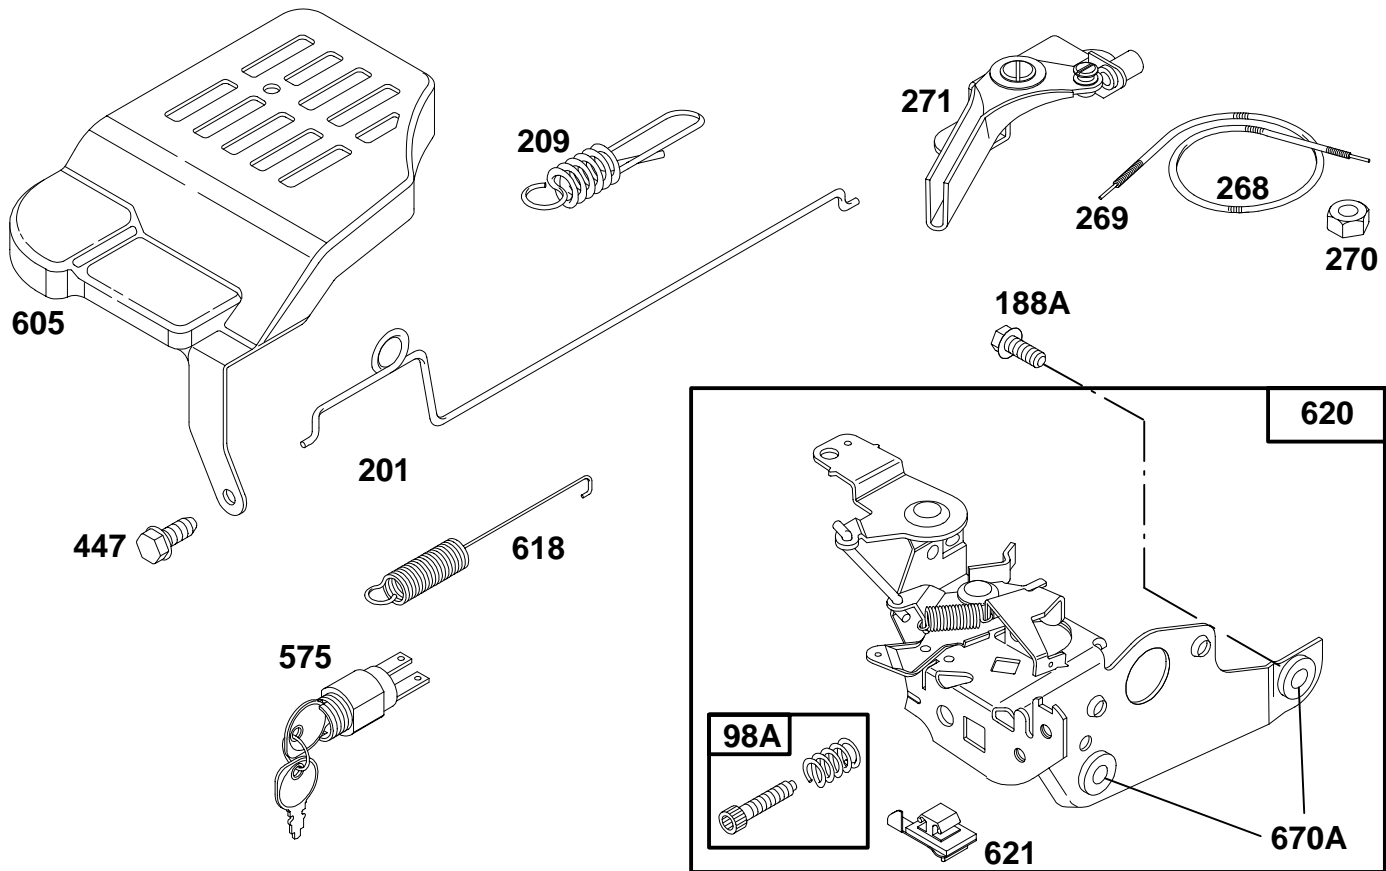

123800 to 123899

REF. NO.	PART NO.	DESCRIPTION	REF. NO.	PART NO.	DESCRIPTION	REF. NO.	PART NO.	DESCRIPTION
98A	493280	Screw—Speed Adj.	268	65616	Casing—Wire (72" Long)	270	63426	Locknut—Casing
188A	94644	Screw—Hex. Hd.		66986	Casing—Wire	271	290568	Lever—Control
201	262579	Link			If Longer Casing is Needed, Specify Length in Inches; if Shorter Casing is Needed, Cut to Required Length.	447	93801	Screw—Hex. Hd.
209	262666	Spring—Governor	269	26633	Wire—Control (78" Long)	575	396291	Switch Assy.—Key
		Note		26099	Wire—Control			Include(s):
		262664 Spring—Gov. Used on Type No(s). 0222, 0228, 0417, 0418, 0429, 0484, 0560.			If Longer Wire is Needed, Specify Length in Inches; if Shorter Wire is Needed, Cut to Required Length.			392832 Key Set
		262667 Spring—Gov. Used on Type No(s). 0428, 0437, 0474, 0478, 0479, 3411, 3415, 3416, 3417, 3420.				605	224509	Bracket—Support
		262678 Spring—Gov. Used on Type No(s). 0226, 0227, 0425, 0426, 0476, 3412, 3216, 3217, 3218, 3413, 3414.				618	262749	Spring
						620	495975	Bracket—Control (Used After Code Date 93080100).
								Note
								493894 Bracket—Control (Used Before Code Date 93080200).
						621	396847	Switch—Stop
						670A	★493823	Spacer (Includes 2)

★ Included in Gasket Set—See Ref. 358.
● Included in Carburetor Kit—Part No. 493762.
◆ Included in Carburetor Gasket Set—Part No. 490937.