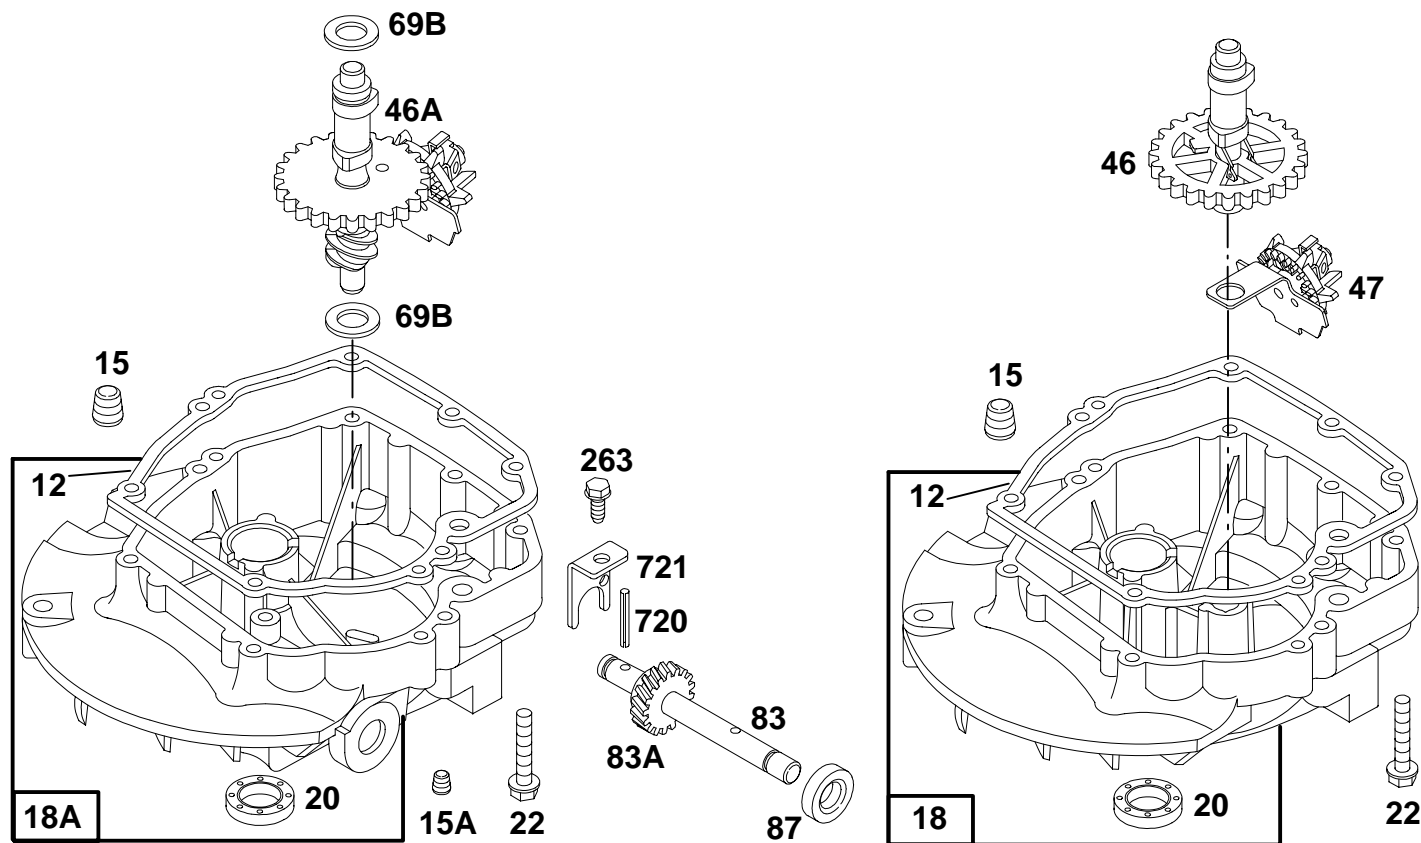

REF. NO.	PART NO.	DESCRIPTION	REF. NO.	PART NO.	DESCRIPTION	REF. NO.	PART NO.	DESCRIPTION	
16	493282	Crankshaft Note — For Timing Gear Key— Order Part No. 94388. 493362 Crankshaft Used on Type No(s). 0211, 0212, 0215, 0216, 0218, 0219, 0221, 0228, 0229, 0265, 0267, 0409, 0411, 0412, 0415, 0418, 0419, 0425, 0426, 0428, 0433, 0436, 0437, 0438, 0443, 0465, 0472, 0474, 0483, 0486, 0560, 0567, 0568, 3416, 3417, 4401. 493363 Crankshaft Used on Type No(s). 0209, 0217, 0220, 0225, 0266, 0269, 0416, 0432, 0439, 0444, 0466, 0469, 0470, 0471, 0476, 0569, 3418, 3419.							
				493946	Crankshaft Used on Type No(s). 0264, 0410, 0414, 0417, 0424, 0430, 0434, 0446, 0452, 0464, 0467, 0478, 0479, 0561, 3214, 3215, 3412, 3413, 3414, 3420, 3427, 3428, 4403.				
			24	222698	Key—Flywheel				
			25	493262	Piston Assy. (Standard) 493385 Piston Assy. (.010" O.S.) 493386 Piston Assy. (.020" O.S.) 493387 Piston Assy. (.030" O.S.)				
			26	493261	Ring Set (Standard) 493388 Ring Set (.010" O.S.) 493389 Ring Set (.020" O.S.) 493390 Ring Set (.030" O.S.)				
			27	26026	Lock—Piston Pin				
						28	298909	Pin—Piston (Standard) 298908 Pin—Piston (.005" O.S.)	
						29	490566	Rod—Connecting (Standard) 490743 Rod— Connecting (.020" Undersize)	
						32	94699	Screw—Connecting Rod	
						33	262651	Valve—Exhaust	
						34	262652	Valve—Intake	
						35	262224	Spring—Valve	
						40	93312	Retainer—Valve	
						45	262204	Tappet—Valve	
						227	492349	Lever Assembly— Governor.	
						230	67072	Washer—Gov. Crank	
						377	94329	Key—Woodruff (For 25 mm Crank- shaft)	
						562	92613	Bolt—Governor Lever	
						592	231082	Nut—Hex.	
						615	94474	Fastener	
						616	262578	Crank—Governor	
						741	262598	Gear—Timing	

- ★ Included in Gasket Set—See Ref. 358.
- Included in Carburetor Kit—Part No. 493762.
- ◆ Included in Carburetor Gasket Set—Part No. 490937.

2437-3

Assemblies include all parts shown in frames.

94

123800 to 123899