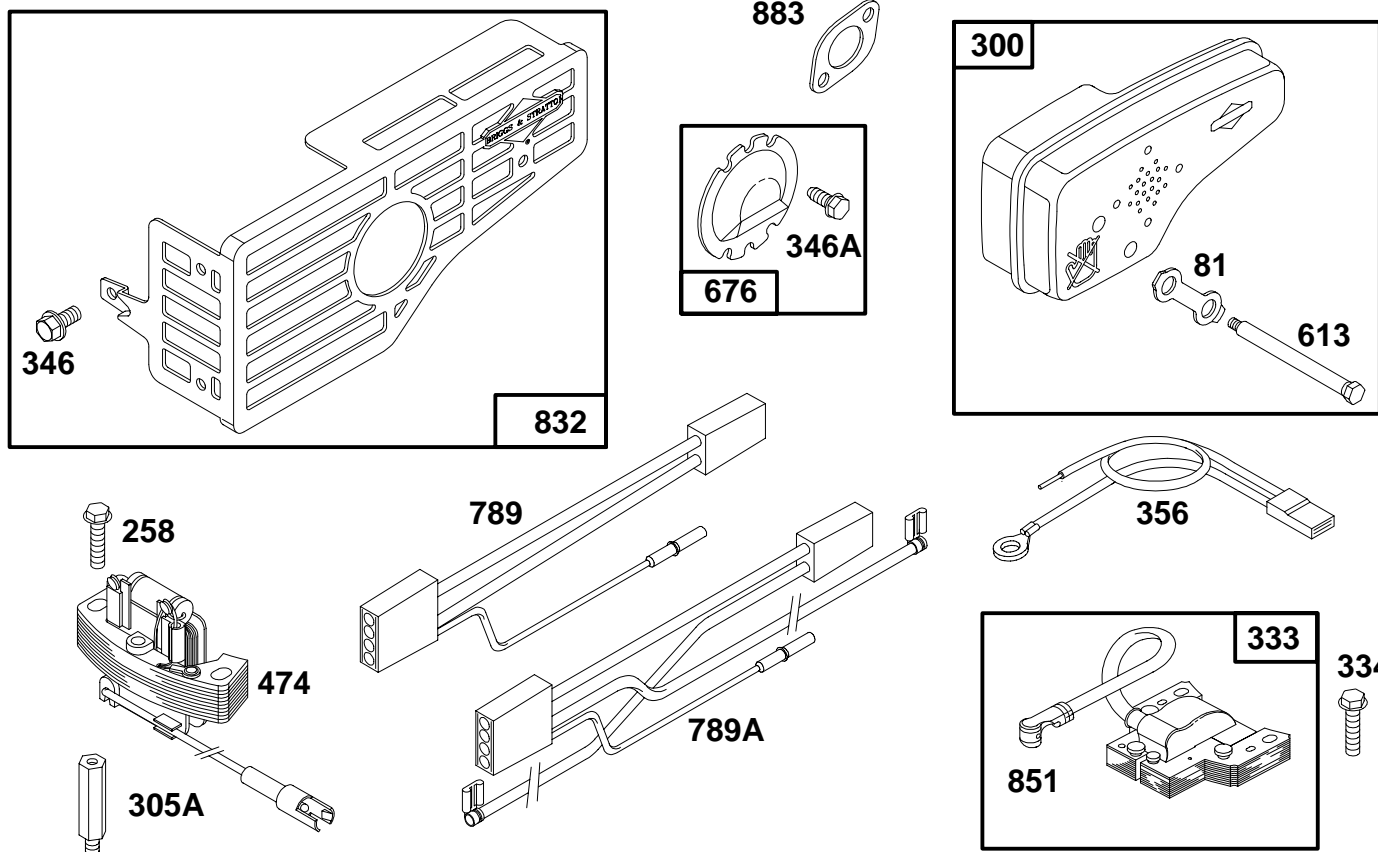

123800 to 123899

REF. NO.	PART NO.	DESCRIPTION	REF. NO.	PART NO.	DESCRIPTION	REF. NO.	PART NO.	DESCRIPTION
81	223664	Lock-Muffler Screw			Note 398708 Wire-Stop Used on Type No(s). 3216, 3217, 3420.	789A	493380	Harness-Wiring Used on Engines With Band Brake.
258	94512	Screw-Hex. Head				832	494224	Guard-Muffler
300	490547	Muffler-Exhaust			851	221798	Terminal-Cable	
305A	94510	Stud-Alternator Mtg.	474	492841	Alternator	883	★272253	Gasket-Muffler
333	802574	Armature-Magneto	613	94231	Screw-Muffler Mtg.			
334	93381	Screw-Armature Mtg.	676	393756	Deflector-Muffler			
346	94602	Screw-Hex. Hd.	789	493379	Harness-Wiring Used on Engines Without Band Brake.			
346A	93705	Screw-Hex. Hd.						
356	398808	Wire-Stop						

- ★ Included in Gasket Set-See Ref. 358.
- Included in Carburetor Kit-Part No. 493762.
- Included in Carburetor Gasket Set-Part No. 490937.

2437-12

Assemblies include all parts shown in frames.

94