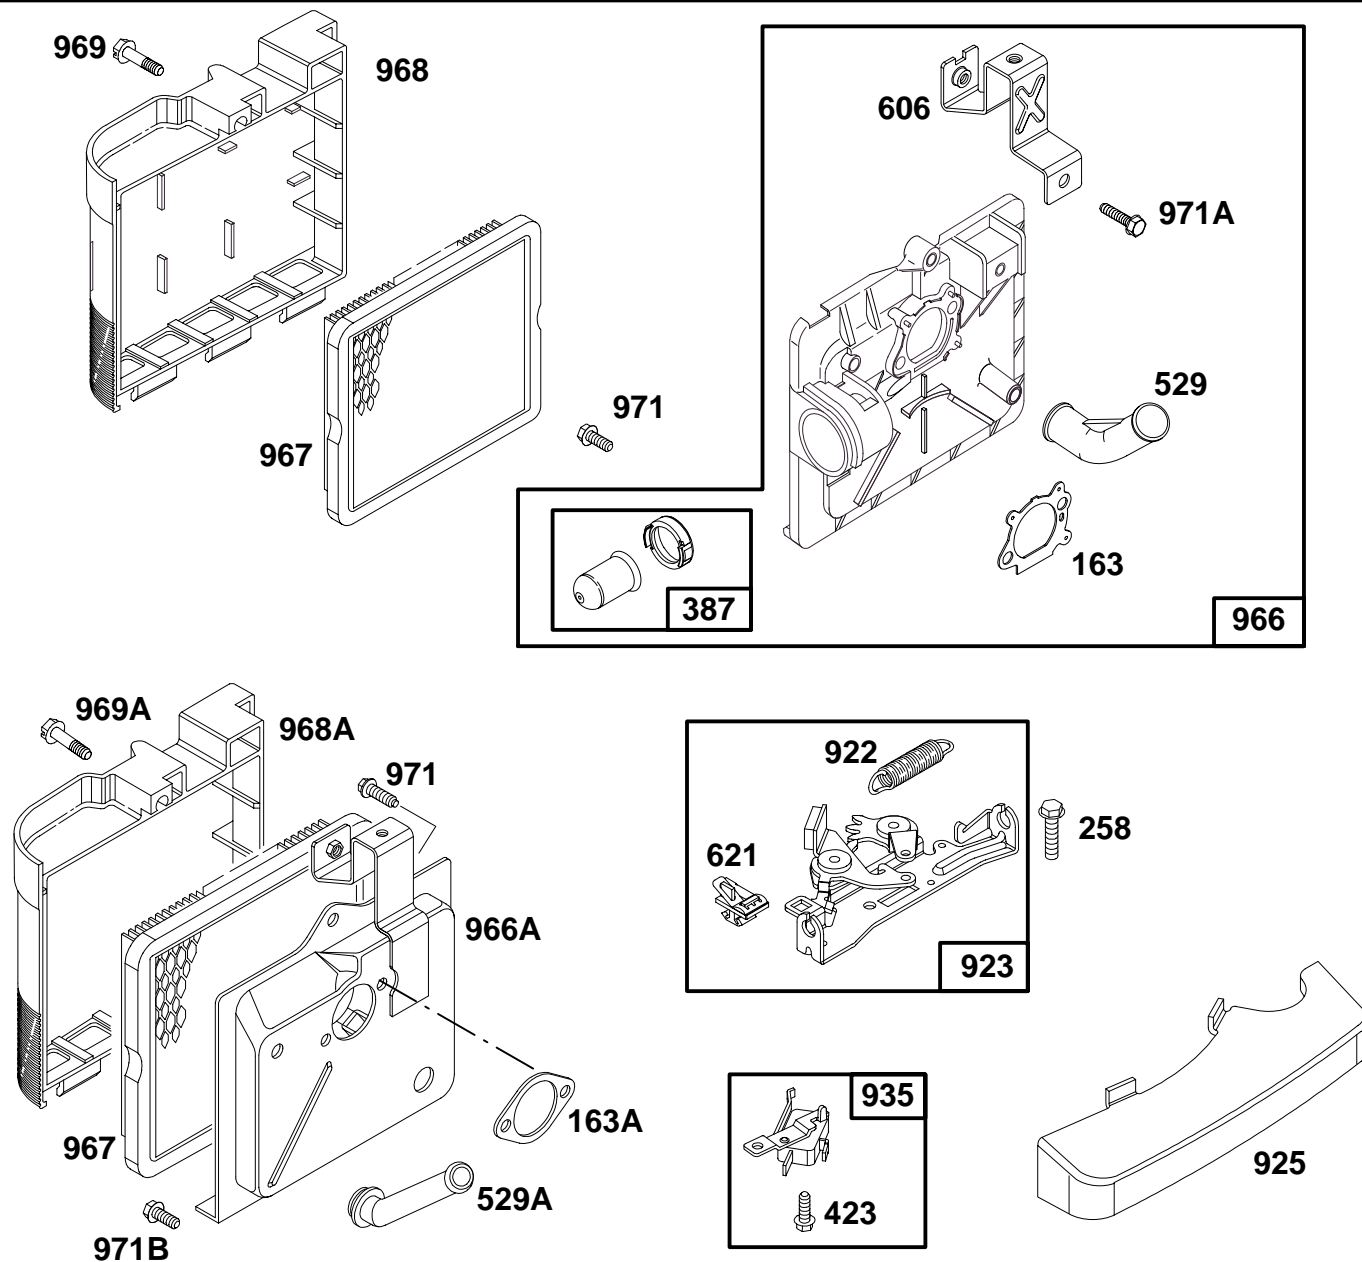

123800 to 123899

REF. NO.	PART NO.	DESCRIPTION	REF. NO.	PART NO.	DESCRIPTION	REF. NO.	PART NO.	DESCRIPTION
163	★272653	Gasket-Air Cleaner	925	281145	Cover-Linkage	967	491588	Filter-Air
163A	★272296	Gasket-Air Cleaner	935	398758	Switch-Starter	968	281340	Cover-Air Cleaner
258	94512	Screw-Hex. Head	966	496116	Base-Air Cleaner	968A	281069	Cover-Air Cleaner
387	496115	Primer-Carburetor			(Primer Style)	969	94120	Screw-Hex. Head
423	93758	Screw-Hex. Hd.			(Used After Code Date 93080100).	969A	94173	Screw-Cover Mtg.
529	281299	Grommet	966A	494735	Base-Air Cleaner	971	94121	Screw-Hex. Head
529A	280943	Grommet			(Metal)	971A	94749	Screw-Hex. Head
606	224815	Strap-Bracket			(Used Before Code Date 93080200).	971B	94269	Screw-Air Cleaner
621	396847	Switch-Stop						
922	262640	Spring-Brake						
923	493442	Brake Assembly						

- ★ Included in Gasket Set-See Ref. 358.
- Included in Carburetor Kit-Part No. 493762.
- Included in Carburetor Gasket Set-Part No. 490937.

2437-8

Assemblies include all parts shown in frames.