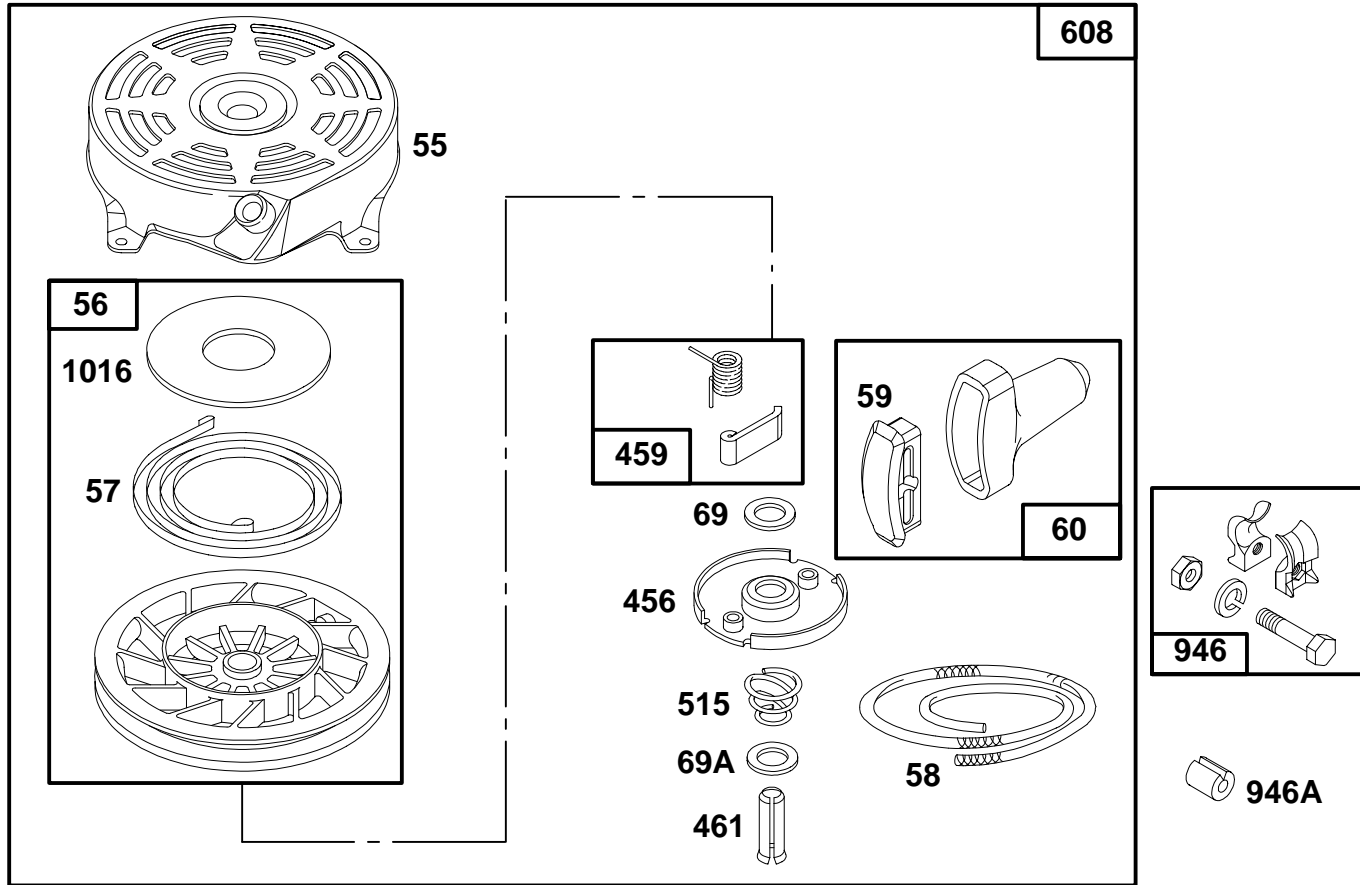

- ★ Included in Gasket Set-See Ref. 358.
- Included in Carburetor Kit-Part No. 493762.
- ◆ Included in Carburetor Gasket Set-Part No. 490937.

2437-8

Assemblies include all parts shown in frames.

REF. NO.	PART NO.	DESCRIPTION	REF. NO.	PART NO.	DESCRIPTION	REF. NO.	PART NO.	DESCRIPTION
23	492177	Flywheel	267	94204	Screw-Clamp Mtg.	305	94513	Screw-Hex. Head Sem
23A	492175	Flywheel	304	493294	Housing-Blower Used on Engines Without Band Brake.	324	224251	Screen-Rotating
		Note			Note	332	92284	Nut-Flywheel
		492893 Flywheel Used on Type No(s). 0220, 0425, 0426, 0439, 0443, 0474.			493293 Housing- Blower Used on Engines With Band Brake.	363	19069	Flywheel Puller
37	224511	Guard-Flywheel				455	224250	Cup-Flywheel
38	94608	Screw-Hex. Hd.						
265A	22372	Clamp-Casing						

★ Included in Gasket Set-See Ref. 358.
 ● Included in Carburetor Kit-Part No. 493762.
 ◆ Included in Carburetor Gasket Set-Part No. 490937.

123800 to 123899

REF. NO.	PART NO.	DESCRIPTION	REF. NO.	PART NO.	DESCRIPTION	REF. NO.	PART NO.	DESCRIPTION
55	492831	Housing-Rewind Starter	60	393152	Grip-Starter Rope	608	493295	Starter-Rewind
56	493824	Pulley-Starter	69	280973	Washer-Spring			Include(s):
57	262594	Spring-Rewind Starter	69A	224322	Washer-Flat			94128 Screw-Hex. Hd
58	280399	Rope-Starter (Cut To Suit)	456	224321	Retainer-Spring			92987 Nut-Hex.
59	396892	Insert-Handle	459	492833	Pawl-Ratchet	946	396526	Guide-Rope
			461	262626	Pin-Shaft	946A	223294	Stop-Rope
			515	262625	Spring-Retainer	1016	224278	Cover-Pulley