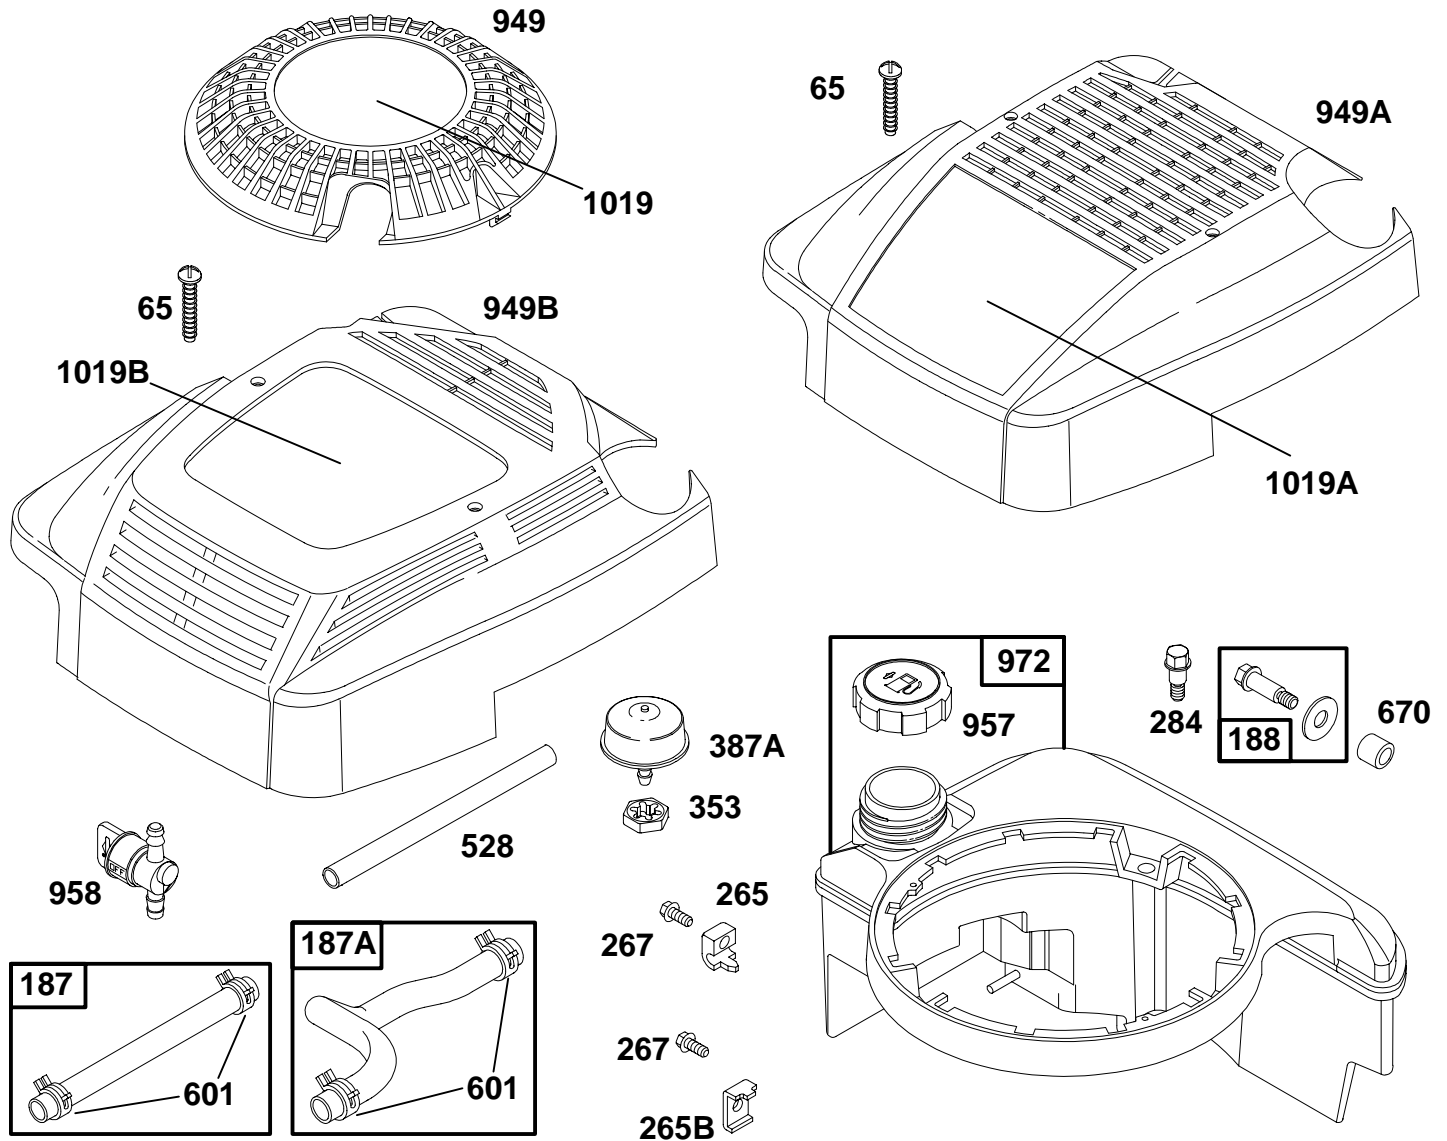

123800 to 123899

REF. NO.	PART NO.	DESCRIPTION	REF. NO.	PART NO.	DESCRIPTION	REF. NO.	PART NO.	DESCRIPTION
65	94696	Screw-Guard Mtg.	354	94581	Washer-lock	949B	496642	Guard-Finger
187	492790	Line-Fuel (Cut to Suit)	387A	394281	Primer-Carburetor	957	397974	Cap-Fuel Tank
187A	492791	Line-Fuel	528	399254	Hose-Primer	958	493960	Valve-Shut-Off
188	398540	Screw-Tank Mounting	601	93807	Clamp-Hose (Black)	972	495224	Tank-Fuel (1.6 Quart, Black)
265	213146	Clamp-Casing		93053	Clamp-Hose (Green)	1019	494256	Label Kit
265B	221535	Clamp-Casing	670	280512	Spacer-Fuel Tank	1019A	495354	Label Kit
267	94204	Screw-Clamp Mtg.	949	281136	Guard-Finger	1019B	496658	Label Kit
284	94511	Screw-Hex. Head	949A	281191	Guard-Finger			

- ★ Included in Gasket Set-See Ref. 358.
- Included in Carburetor Kit-Part No. 493762.
- Included in Carburetor Gasket Set-Part No. 490937.

2437-11

Assemblies include all parts shown in frames.

94