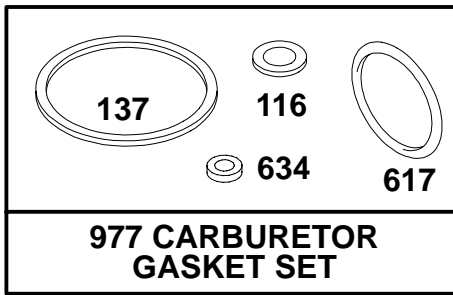

123800 to 123899

REF. NO.	PART NO.	DESCRIPTION	REF. NO.	PART NO.	DESCRIPTION	REF. NO.	PART NO.	DESCRIPTION
3	★299819	Seal-Oil						
7	★272200	Gasket-Cylinder Hd.	134	●398188	Valve-Needle (Includes Seat)	524	★280393	Seal-Filler Tube (Date 93080200).
9	★272481	Gasket-Breather				617	●◆270344	Seal-Fuel Intake Tube
9A	★272238	Gasket-Breather	137	●◆	Gasket-Float Bowl (Sold in Kit Only)	634	●◆	Washer-Shaft (Sold in Kit Only)
12	★272198	Gasket-Crankcase	163	★272653	Gasket-Air Cleaner	670A	★493823	Spacer (Includes 2)
20	★399781	Seal-Oil	163A	★272296	Gasket-Air Cleaner	842	★280966	Seal-Cap
52	★272199	Gasket-Intake Elbow	358	496117	Gasket Set (Used After Code Date 93080100).	883	★272253	Gasket-Exhaust Pipe
104	●231371	Pin-Float Hinge				977	490937	Gasket Set-Carburetor
116	●◆	Gasket-Sealing (Sold in Kit Only)						
121	493762	Carburetor Kit						
118	●493765	Valve Kit-Needle						
127	●	Plug-Welch						
					Note			
					493263 Gasket Set (Used Before Code			

★ Included in Gasket Set-See Ref. 358.
● Included in Carburetor Kit-Part No. 493762.
●◆ Included in Carburetor Gasket Set-Part No. 490937.