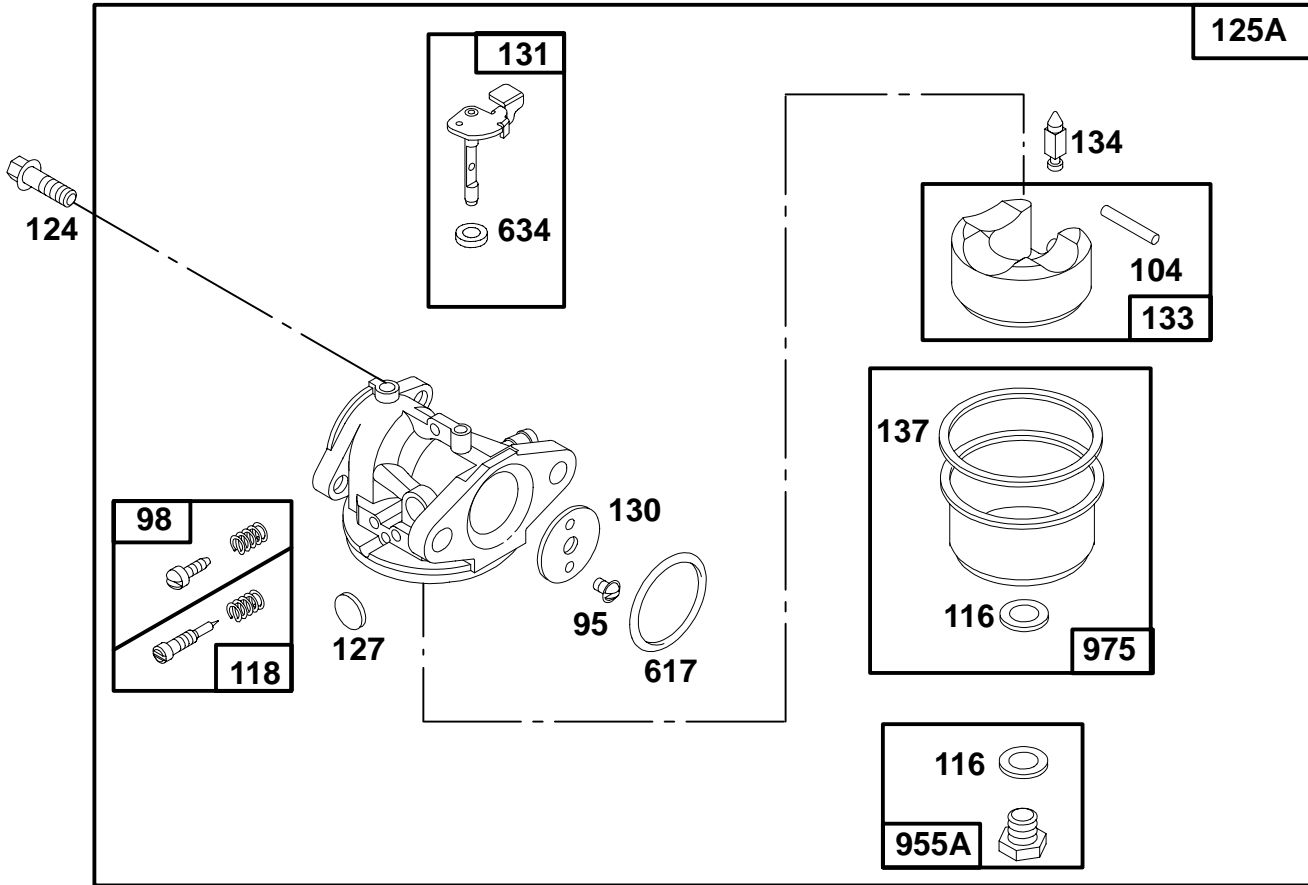

123800 to 123899

REF. NO.	PART NO.	DESCRIPTION	REF. NO.	PART NO.	DESCRIPTION	REF. NO.	PART NO.	DESCRIPTION
95	94098	Screw-Round Head	127	●	Plug-Welch (Sold in Kit Only)	95A	493637	Screw-Fuel Bowl (Standard)
98	398185	Screw-Idle Adjustment	130	223470	Valve-Throttle			OR
104	●231371	Pin-Float Hinge	131	493267	Shaft-Throttle			494870 Screw-Fuel
116	◆	Gasket-Sealing (Sold in Kit Only)	133	398187	Float-Carburetor			Bowl
118	●493765	Valve Kit-Needle	134	●398188	Valve-Needle (Includes Seat)			(For High Altitude)
124	94525	Screw-Carburetor Mounting	137	◆	Gasket-Float Bowl (Sold in Kit Only)			(Used After Code Date 93080100).
125A	496114	Carburetor (For Primer) (Used After Code Date 93080100).	617	◆270344	Seal-Fuel Intake Tube	975	493640	Bowl-Float
			634	◆	Washer-Shaft (Sold in Kit Only)			

★ Included in Gasket Set-See Ref. 358.
● Included in Carburetor Kit-Part No. 493762.
◆ Included in Carburetor Gasket Set-Part No. 490937.