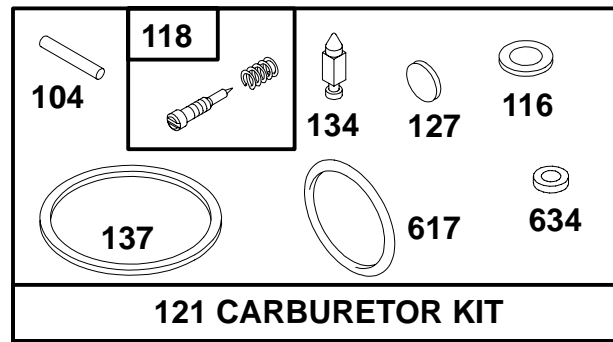

123800 to 123899

REF. NO.	PART NO.	DESCRIPTION	REF. NO.	PART NO.	DESCRIPTION	REF. NO.	PART NO.	DESCRIPTION
3	★299819	Seal-Oil						
7	★272200	Gasket-Cylinder Hd.	134	●398188	Valve-Needle (Includes Seat)	524	★280393	Seal-Filler Tube (Date 93080200).
9	★272481	Gasket-Breather				617	●◆270344	Seal-Fuel Intake Tube
9A	★272238	Gasket-Breather	137	●◆	Gasket-Float Bowl (Sold in Kit Only)	634	●◆	Washer-Shaft (Sold in Kit Only)
12	★272198	Gasket-Crankcase	163	★272653	Gasket-Air Cleaner	670A	★493823	Spacer (Includes 2)
20	★399781	Seal-Oil	163A	★272296	Gasket-Air Cleaner	842	★280966	Seal-Cap
52	★272199	Gasket-Intake Elbow	358	496117	Gasket Set (Used After Code Date 93080100).	883	★272253	Gasket-Exhaust Pipe
104	●231371	Pin-Float Hinge				977	490937	Gasket Set-Carburetor
116	●◆	Gasket-Sealing (Sold in Kit Only)						
121	493762	Carburetor Kit						
118	●493765	Valve Kit-Needle						
127	●	Plug-Welch						
					Note			
					493263 Gasket Set (Used Before Code			

★ Included in Gasket Set-See Ref. 358.
● Included in Carburetor Kit-Part No. 493762.
●◆ Included in Carburetor Gasket Set-Part No. 490937.