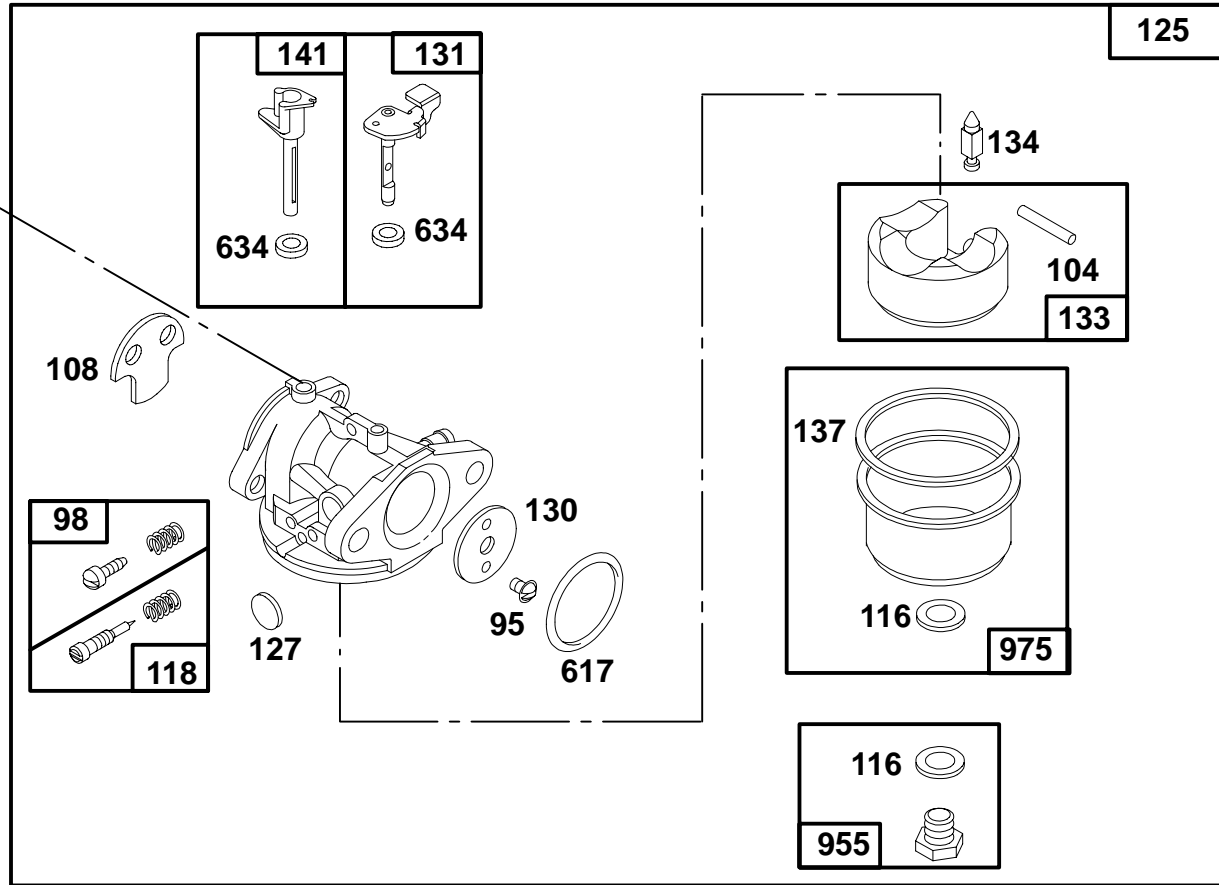

123800 to 123899

REF. NO.	PART NO.	DESCRIPTION	REF. NO.	PART NO.	DESCRIPTION	REF. NO.	PART NO.	DESCRIPTION
95	94098	Screw-Round Head	130	223470	Valve-Throttle			Note 496063 Screw-Fuel Bowl (Standard) OR 494870 Screw-Fuel Bowl (High Altitude) (Used Before Code Date 93080200). Used on Type No(s). 0208, 0264, 0464, 0465, 0509. 975 493640 Bowl-Float
98	398185	Screw-Idle Adjustment	131	493267	Shaft-Throttle			
104	●231371	Pin-Float Hinge	133	398187	Float-Carburetor			
108	223471	Valve-Choke	134	●398188	Valve-Needle (Includes Seat)			
116	◆	Gasket-Sealing (Sold in Kit Only)	137	◆	Gasket-Float Bowl (Sold in Kit Only)			
118	●493765	Valve Kit-Needle	141	494218	Shaft-Choke			
124	94525	Screw-Carburetor Mounting	617	◆270344	Seal-Fuel Intake Tube			
125	494217	Carburetor	634	◆	Washer-Shaft (Sold in Kit Only)			
		493627 Carburetor (For Primer) (Used Before Code Date 93080200). Used on Type No(s). 0208, 0264, 0464, 0465, 0509.	955	493869	Screw-Fuel Bowl (Standard)			
127	●	Plug-Welch (Sold in Kit Only)			493763 Screw-Fuel Bowl (For High Altitude)			

★ Included in Gasket Set-See Ref. 358.
● Included in Carburetor Kit-Part No. 493762.
◆ Included in Carburetor Gasket Set-Part No. 490937.