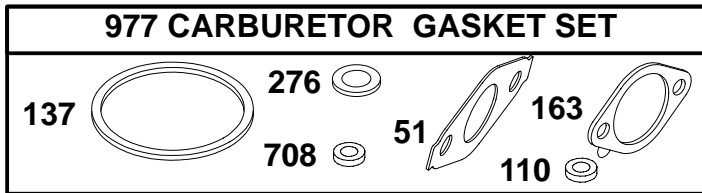

111400 to 111499

REF. NO.	PART NO.	DESCRIPTION	REF. NO.	PART NO.	DESCRIPTION	REF. NO.	PART NO.	DESCRIPTION
3	★299819	Seal—Oil (Magneto Side)	51	◆◆692555	Gasket—Intake	358	695155	Gasket Set—Engine
7	★∅695166	Gasket—Cylinder Head (Used After Code Date 99113000).	104	●691242	Pin—Float Hinge	708	●◆691321	Washer (Throttle Shaft)
	Note		110	●◆693867	Washer (Choke Shaft)	868	★∅498592	Seal—Valve
		273489 Gasket—Cylinder Head (Used Before Code Date 99120100).	121	695157	Overhaul Kit—Carburetor	883	★272309	Gasket—Exhaust
12	★692549	Gasket—Crankcase	122	●693749	Spacer—Carburetor	977	690033	Gasket Set—Carburetor
20	★692550	Seal—Oil (PTO Side)	127	●223472	Plug—Welch	993	★∅691892	Gasket—Cylinder Head Plate
			134	●398188	Needle/Seat Kit	1022	★∅691890	Gasket—Rocker Cover
			137	●◆693981	Gasket—Float Bowl	1095	690034	Gasket Set—Valve
			163	★◆272948	Gasket—Air Cleaner			
			276	●◆271716	Washer—Sealing (Main Jet)			

★ Included in Gasket Set—Ref. No. 358.
∅ Included in Valve Gasket Set—Ref. No. 1095.

● Included in Carburetor Overhaul Kit—Ref. No. 121.
◆ Included in Carburetor Gasket Set—Ref. No. 977.