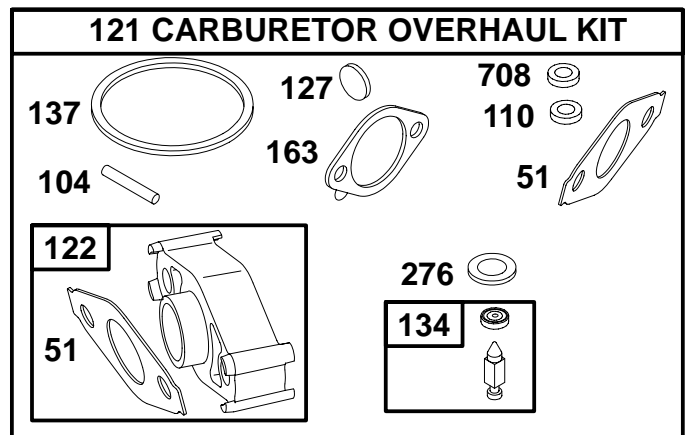

111400 to 111499

REF. NO.	PART NO.	DESCRIPTION	REF. NO.	PART NO.	DESCRIPTION	REF. NO.	PART NO.	DESCRIPTION
3	★299819	Seal—Oil (Magneto Side)	51	◆◆692555	Gasket—Intake	358	695155	Gasket Set—Engine
7	★∅695166	Gasket—Cylinder Head (Used After Code Date 99113000).	104	●691242	Pin—Float Hinge	708	●◆691321	Washer (Throttle Shaft)
	Note		110	●◆693867	Washer (Choke Shaft)	868	★∅498592	Seal—Valve
		273489 Gasket—Cylinder Head (Used Before Code Date 99120100).	121	695157	Overhaul Kit—Carburetor	883	★272309	Gasket—Exhaust
12	★692549	Gasket—Crankcase	122	●693749	Spacer—Carburetor	977	690033	Gasket Set—Carburetor
20	★692550	Seal—Oil (PTO Side)	127	●223472	Plug—Welch	993	★∅691892	Gasket—Cylinder Head Plate
			134	●398188	Needle/Seat Kit	1022	★∅691890	Gasket—Rocker Cover
			137	●◆693981	Gasket—Float Bowl	1095	690034	Gasket Set—Valve
			163	★◆272948	Gasket—Air Cleaner			
			276	●◆271716	Washer—Sealing (Main Jet)			

★ Included in Gasket Set—Ref. No. 358.
∅ Included in Valve Gasket Set—Ref. No. 1095.

● Included in Carburetor Overhaul Kit—Ref. No. 121.
◆ Included in Carburetor Gasket Set—Ref. No. 977.