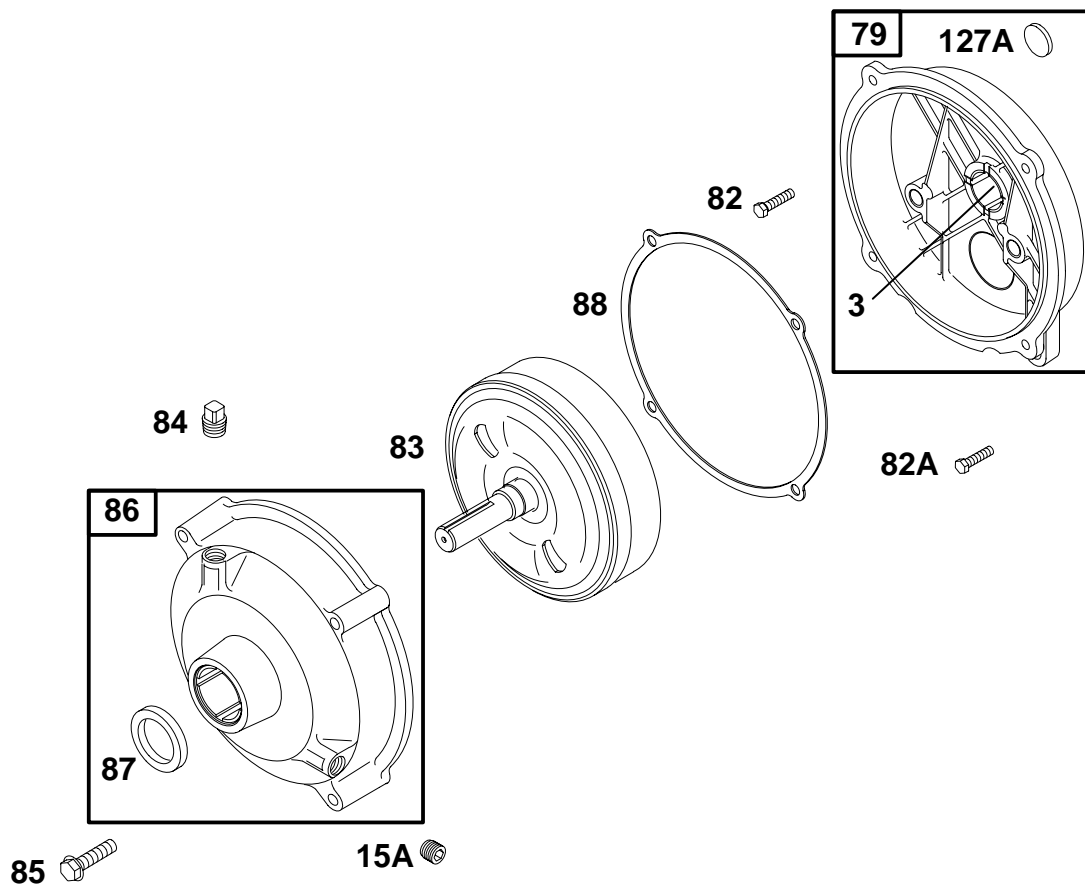

111400 to 111499

REF. NO.	PART NO.	DESCRIPTION	REF. NO.	PART NO.	DESCRIPTION	REF. NO.	PART NO.	DESCRIPTION
3	*299819	Seal-Oil (Gear Reduction Case)	82A	691122	Screw (Gear Reduction Case, 1 1/2" Long)	86	690608	Cover-Gear
15A	94886	Plug-Oil Drain	83	690374	Auxiliary Drive Shaft-	87	19011	Seal-Oil (Gear Cover)
79	694511	Case-Gear Reduction	84	691121	Breather Plug-	88	27313	Gasket-Gear Reduction Cover
82	690369	Screw (Gear Reduction Case, 7/8" Long)	85	691117	Screw (Gear Cover to Gear Reduction)	127A	22831	Plug-Welch

★ Included in Gasket Set-Ref. No. 358.
∅ Included in Valve Gasket Set-Ref. No. 1095.

● Included in Carburetor Overhaul Kit-Ref. No. 121.
◆ Included in Carburetor Gasket Set-Ref. No. 977.