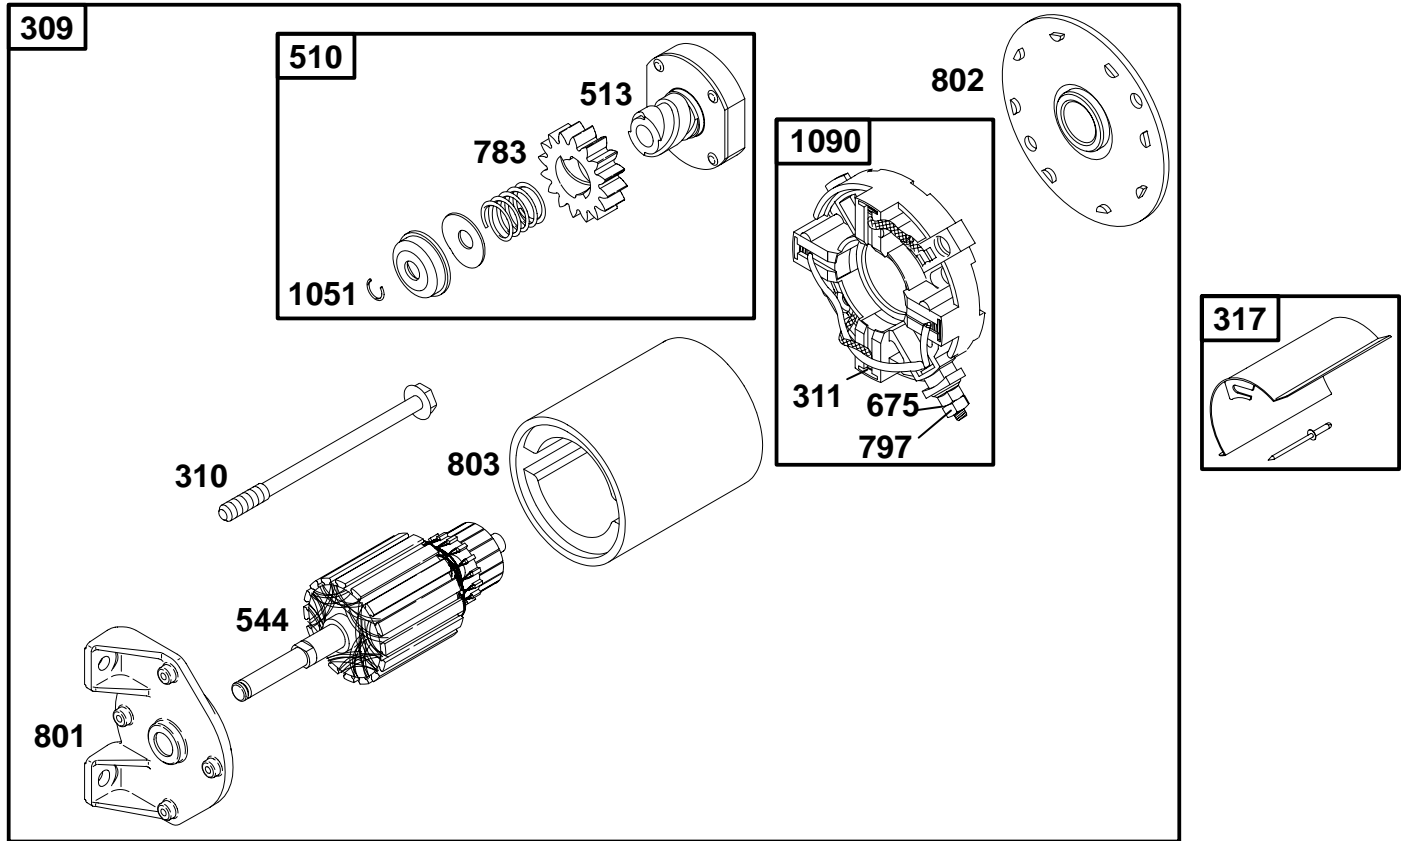

REF. NO.	PART NO.	DESCRIPTION	REF. NO.	PART NO.	DESCRIPTION	REF. NO.	PART NO.	DESCRIPTION
309	694504	Motor-Starter	544	692966	Armature-Starter	801	694482	Cap-Drive
310	690372	Screw (Starter Motor)	675	225137	Washer (Brush Retainer)	802	497607	Cap-End
311	497608	Brush Set	783	692353	Gear-Pinion	803	691427	Housing-Starter
317	695494	Cover-Starter	797	92278	Nut (Brush Retainer)	1051	263080	Ring-Retaining
510	497705	Drive-Starter				1090	497605	Retainer-Brush
513	398003	Drive-Clutch						

★ Included in Gasket Set-Ref. No. 358.
∅ Included in Valve Gasket Set-Ref. No. 1095.

● Included in Carburetor Overhaul Kit-Ref. No. 121.
◆ Included in Carburetor Gasket Set-Ref. No. 977.