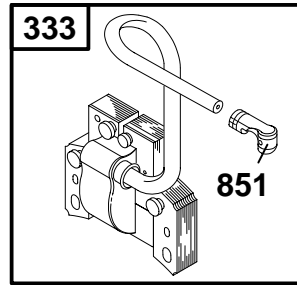

REF. NO.	PART NO.	DESCRIPTION	REF. NO.	PART NO.	DESCRIPTION	REF. NO.	PART NO.	DESCRIPTION
51	◆◆692555	Gasket-Intake	117	498976	Jet-Main	276	◆◆271716	Washer-Sealing (Main Jet)
95	94098	Screw (Throttle Valve)	122	◆693749	Spacer-Carburetor	365	692568	Screw (Carburetor)
97	690024	Shaft-Throttle	125	693865	Carburetor	692	690572	Spring-Detent
98	398185	Kit-Idle Speed (Carburetor)	127	◆223472	Plug-Welch	708	◆◆691321	Washer (Throttle Shaft)
104	◆691242	Pin-Float Hinge	130	691181	Valve-Throttle	975	493640	Bowl-Float
108	692567	Valve-Choke	133	398187	Float-Carburetor			
109	690023	Shaft-Choke	134	◆398188	Needle/Seat Kit			
110	◆◆693867	Washer (Choke Shaft)	137	◆◆693981	Gasket-Float Bowl			
			163	◆◆272948	Gasket-Air Cleaner			
			186	493496	Connector-Hose			

333

851

334

356A

356B

356C

1054

REF. NO.	PART NO.	DESCRIPTION	REF. NO.	PART NO.	DESCRIPTION	REF. NO.	PART NO.	DESCRIPTION
209	692571	Spring-Governor	356B	692602	Wire-Stop	632	693408	Spring/Link-Mechanical Governor
209A	261306	Spring-Governor	356C	695630	Wire-Stop	729	694371	Clip-Wire
227	692573	Control Lever-Governor	474	694457	Alternator	851	493880	Terminal-Sparkplug
286	694523	Module-Oil Sensor	505	231082	Nut (Governor Control Lever)	1054	280275	Tie-Cable
333	692605	Armature-Magneto	562	94852	Bolt (Governor Control Lever)	1119	93621	Screw (Alternator)
334	94731	Screw (Magneto Armature)						
347	693623	Switch-Rocker						
356A	692390	Wire-Stop						