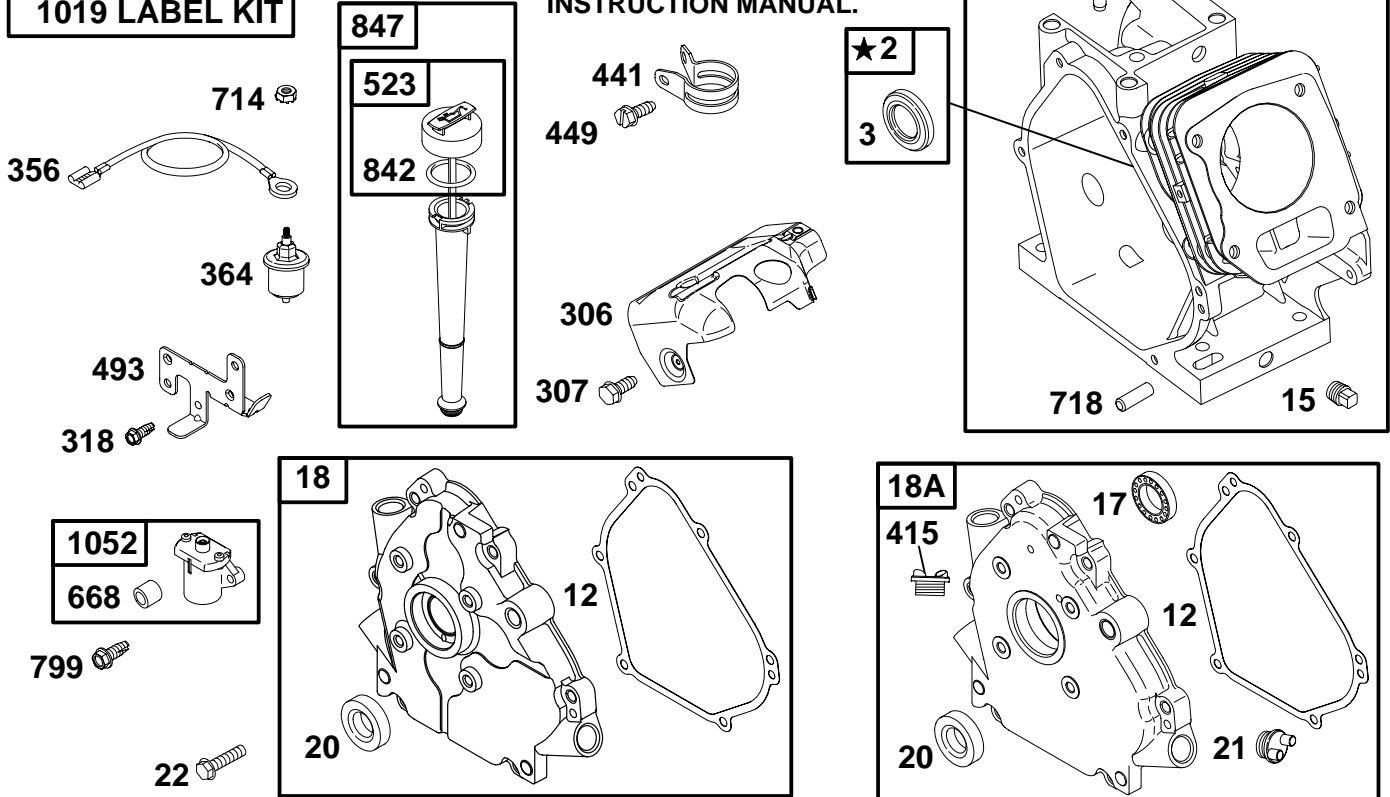

1058 OWNER'S MANUAL

1019 LABEL KIT

★ REQUIRES SPECIAL TOOLS TO INSTALL. SEE REPAIR INSTRUCTION MANUAL.

REF. NO.	PART NO.	DESCRIPTION	REF. NO.	PART NO.	DESCRIPTION	REF. NO.	PART NO.	DESCRIPTION
1	690045	Kit-Cylinder Assembly	20	★692550	Seal-Oil (PTO Side)	523	693618	Dipstick
2	399269	Bushing/Seal (Magneto Side)	21	281658	Cap-Oil Fill	552	692346	Bushing-Governor Crank
3	★299819	Seal-Oil (Magneto Side)	22	692551	Screw (Crankcase Cover)	668	693604	Spacer (Oil Sensor)
12	★692549	Gasket-Crankcase	306	693610	Shield-Cylinder	714	693649	Nut (Stop Wire)
15	94916	Plug-Oil Drain	307	690345	Screw (Cylinder Shield)	718	230192	Pin-Locating
17	692517	Bearing-Ball	318	693609	Screw (Mounting Bracket)	799	693609	Screw (Oil Sensor)
18	693605	Cover-Crankcase Used on Type No(s). 0035, 0036, 0101, 0102, 0119, 0120, 0131, 0135, 0136.	356	693650	Wire-Stop	842	280393	Seal-Dipstick Tube
18A	693204	Cover-Crankcase Used on Type No(s). 0049, 0112.	364	693607	Terminal-Oil Plug	847	693617	Dipstick/Tube Assembly
			415	693463	Plug	1019	694851	Label Kit
			441	694262	Bracket-Oil Fill	1052	693805	Sensor-Oil
			449	94929	Screw	1058	273700	Owner's Manual (Oil Fill Bracket)
			493	693599	Bracket-Mounting (Oil Sensor)			