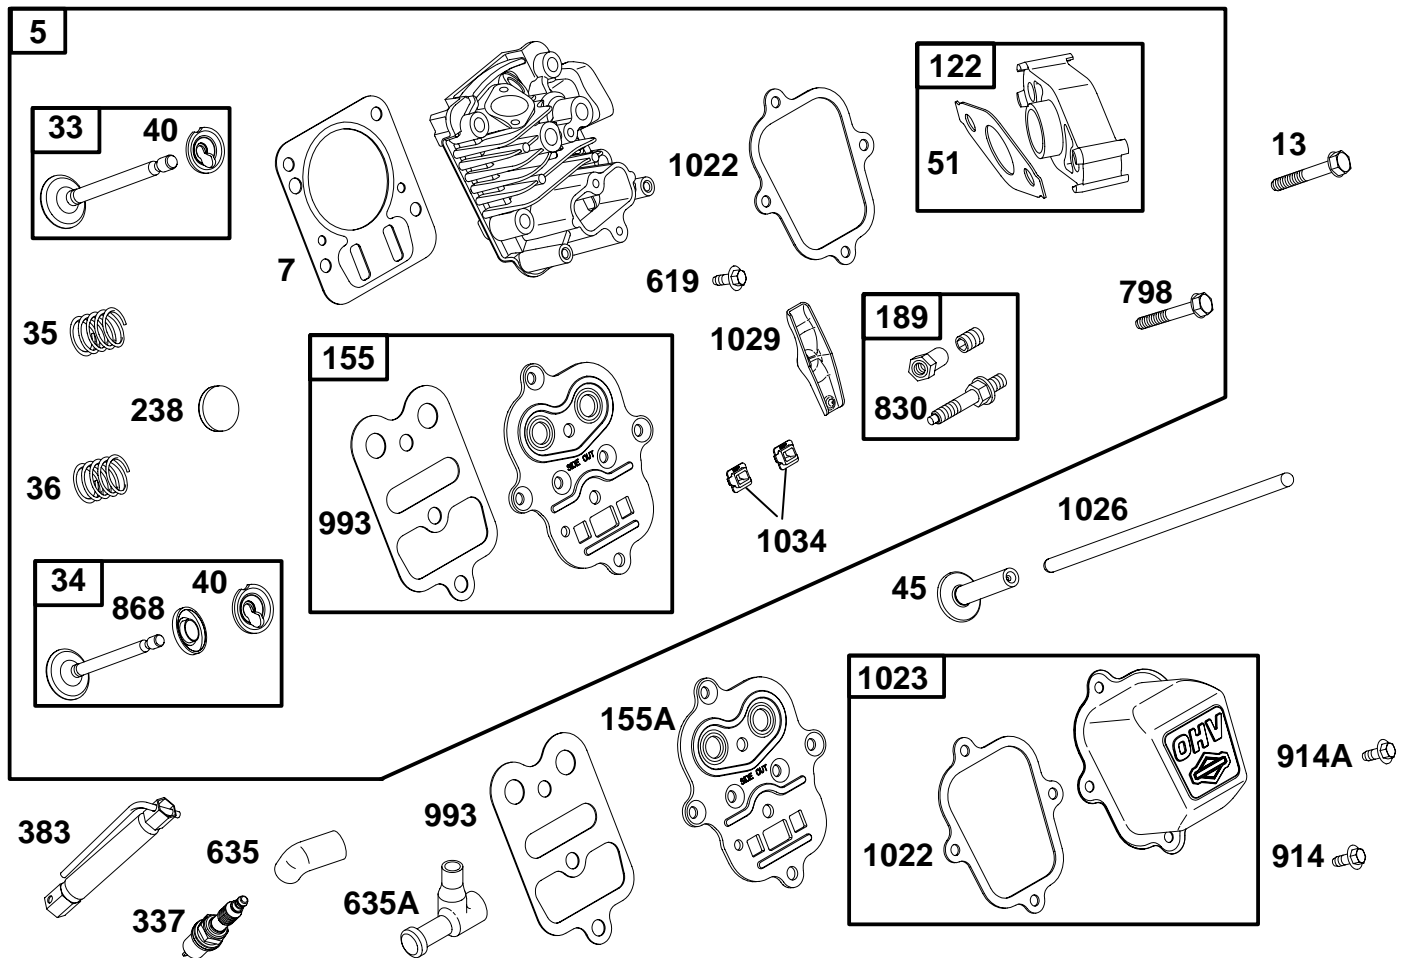

111400 to 111499

REF. NO.	PART NO.	DESCRIPTION	REF. NO.	PART NO.	DESCRIPTION	REF. NO.	PART NO.	DESCRIPTION
5	693643	Head-Cylinder	122	●693749	Spacer-Carburetor	798	692559	Screw (Rocker Arm)
7	★∅695166	Gasket-Cylinder Head (Used After Code Date 99113000).	155	695168	Plate-Cylinder Head (Used After Code Date 99113000).	830	694544	Stud (Rocker Arm)
		Note	155A	692556	Plate-Cylinder Head (Used Before Code Date 99120100).	868	★∅498592	Seal-Valve
		273489 Gasket-Cylinder Head (Used Before Code Date 99120100).	189	694543	Ball-Rocker Arm	914	94786	Screw (Rocker Cover 7/16" Long)
13	691137	Screw (Cylinder Head)	238	691300	Cap-Valve	914A	692557	Screw (Rocker Cover 3/8" Long)
33	499642	Valve-Exhaust	337	491055	Sparkplug	993	★∅691892	Gasket-Cylinder Head Plate
34	499641	Valve-Intake			Note	1022	★∅691890	Gasket-Rocker Cover
35	691304	Spring-Valve (Intake)			691043 Sparkplug Used on Type No(s). 0102, 0141.	1023	499924	Cover-Rocker Arm
36	691304	Spring-Valve (Exhaust)	383	19374	Wrench-Sparkplug	1026	693517	Rod-Push
40	93312	Retainer-Valve	619	691108	Screw (Cylinder Head Plate)	1029	691230	Arm-Rocker
45	262679	Tappet-Valve	635	805529	Boot-Sparkplug	1034	691343	Guide-Push Rod
51	◆◆∅692555	Gasket-Intake	635A	280897	Boot-Sparkplug (Handle Type)			

★ Included in Gasket Set-Ref. No. 358.
∅ Included in Valve Gasket Set-Ref. No. 1095.

● Included in Carburetor Overhaul Kit-Ref. No. 121.
◆ Included in Carburetor Gasket Set-Ref. No. 977.