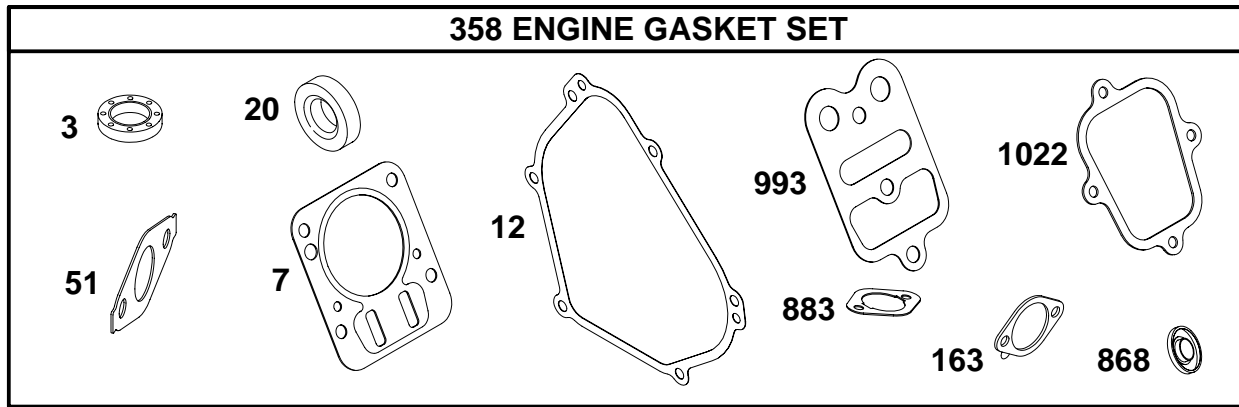

111400 to 111499

REF. NO.	PART NO.	DESCRIPTION	REF. NO.	PART NO.	DESCRIPTION	REF. NO.	PART NO.	DESCRIPTION
3	★299819	Seal—Oil (Magneto Side)	51	◆◆692555	Gasket—Intake	358	695155	Gasket Set—Engine
7	★∅695166	Gasket—Cylinder Head (Used After Code Date 99113000).	104	●691242	Pin—Float Hinge	708	●◆691321	Washer (Throttle Shaft)
	Note		110	●◆693867	Washer (Choke Shaft)	868	★∅498592	Seal—Valve
		273489 Gasket—Cylinder Head (Used Before Code Date 99120100).	121	695157	Overhaul Kit—Carburetor	883	★272309	Gasket—Exhaust
12	★692549	Gasket—Crankcase	122	●693749	Spacer—Carburetor	977	690033	Gasket Set—Carburetor
20	★692550	Seal—Oil (PTO Side)	127	●223472	Plug—Welch	993	★∅691892	Gasket—Cylinder Head Plate
			134	●398188	Needle/Seat Kit	1022	★∅691890	Gasket—Rocker Cover
			137	●◆693981	Gasket—Float Bowl	1095	690034	Gasket Set—Valve
			163	★◆272948	Gasket—Air Cleaner			
			276	●◆271716	Washer—Sealing (Main Jet)			

★ Included in Gasket Set—Ref. No. 358.
∅ Included in Valve Gasket Set—Ref. No. 1095.

● Included in Carburetor Overhaul Kit—Ref. No. 121.
◆ Included in Carburetor Gasket Set—Ref. No. 977.