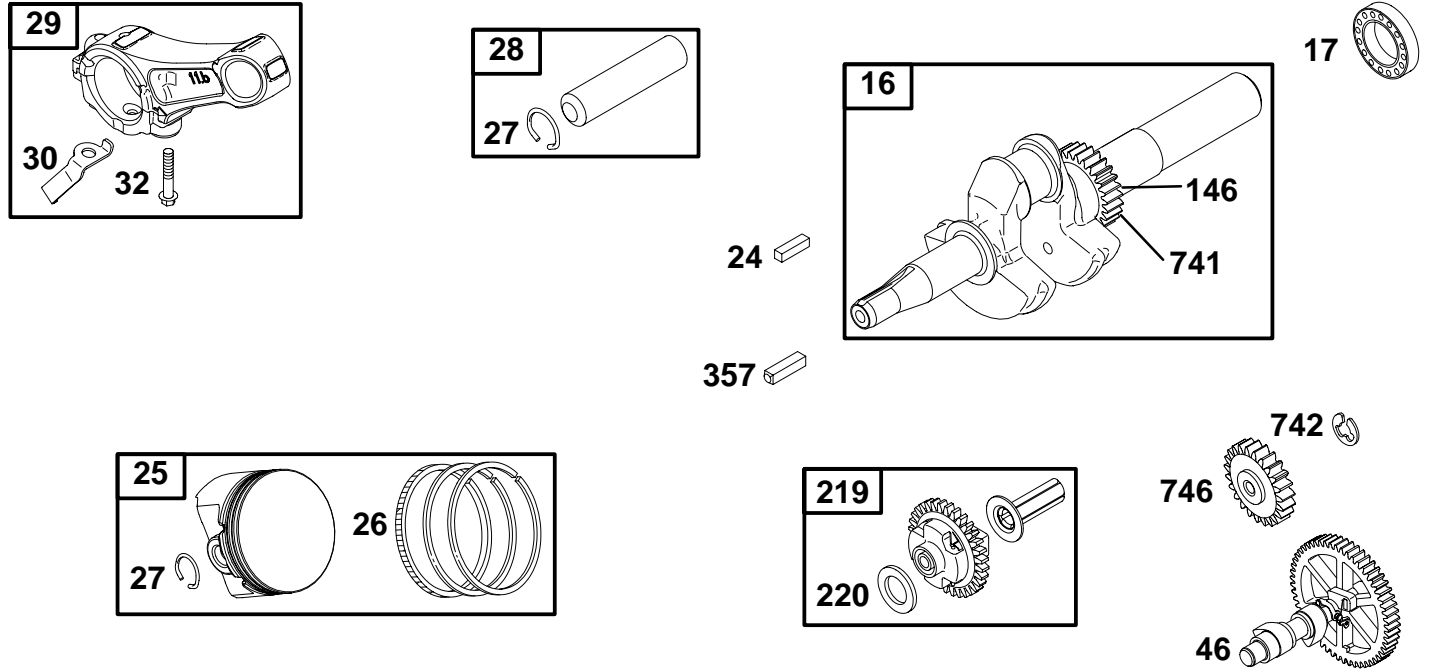

REF. NO.	PART NO.	DESCRIPTION	REF. NO.	PART NO.	DESCRIPTION	REF. NO.	PART NO.	DESCRIPTION
16	693802	Crankshaft _____ Note _____ 693803 Crankshaft Used on Type No(s). 0049. 693797 Crankshaft Used on Type No(s). 0112. 694463 Crankshaft Used on Type No(s). 0131.	25	499627	Piston Assembly (Standard) _____ Note _____ 692788 Piston Assembly (.010 O.S.) 692789 Piston Assembly (.020 O.S.) 692790 Piston Assembly (.030 O.S.)	27	263190	Lock-Piston Pin
17	692517	Bearing-Ball	26	499631	Ring Set (Standard) _____ Note _____ 692785 Ring Set (.010 O.S.) 692786 Ring Set (.020 O.S.) 692787 Ring Set (.030 O.S.)	28	499423	Pin-Piston
24	222698	Key-Flywheel				29	499424	Rod-Connecting
						30	692562	Dipper-Connecting Rod
						32	94699	Screw (Connecting Rod)
						46	693404	Camshaft
						146	94388	Key-Timing
						219	693578	Gear-Governor
						220	221551	Washer (Governor Gear)
						357	91539	Key-Drive Pulley
						741	692565	Gear-Timing
						742	692564	Retainer-E-Ring
						746	692566	Gear-Idler

★ Included in Gasket Set-Ref. No. 358.
∅ Included in Valve Gasket Set-Ref. No. 1095.

● Included in Carburetor Overhaul Kit-Ref. No. 121.
◆ Included in Carburetor Gasket Set-Ref. No. 977.