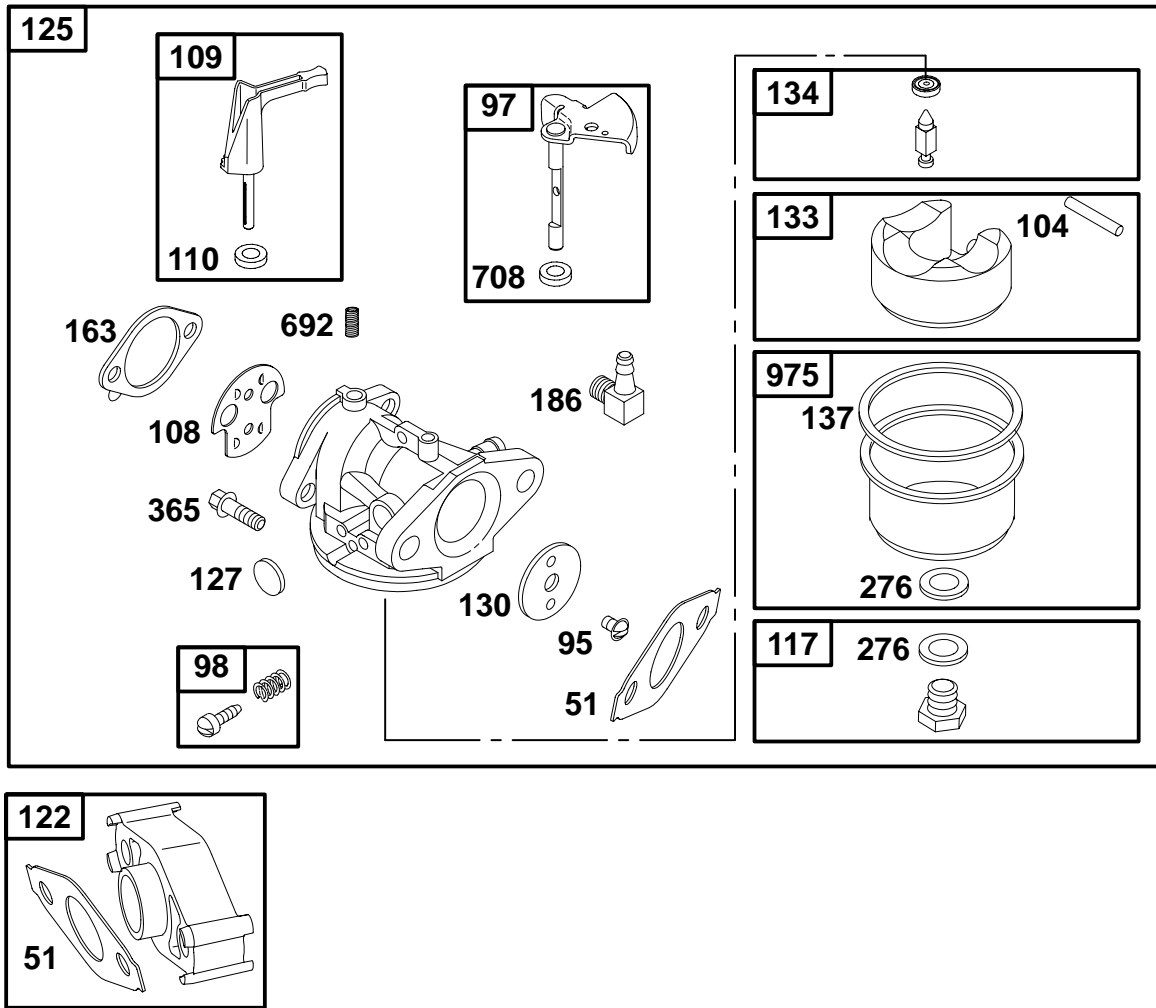

111400 to 111499

REF. NO.	PART NO.	DESCRIPTION	REF. NO.	PART NO.	DESCRIPTION	REF. NO.	PART NO.	DESCRIPTION
51	◆◆692555	Gasket-Intake	117	498976	Jet-Main	276	◆◆271716	Washer-Sealing (Main Jet)
95	94098	Screw (Throttle Valve)	122	◆693749	Spacer-Carburetor	365	692568	Screw (Carburetor)
97	690024	Shaft-Throttle	125	693865	Carburetor	692	690572	Spring-Detent
98	398185	Kit-Idle Speed (Carburetor)	127	◆223472	Plug-Welch	708	◆◆691321	Washer (Throttle Shaft)
104	◆691242	Pin-Float Hinge	130	691181	Valve-Throttle	975	493640	Bowl-Float
108	692567	Valve-Choke	133	398187	Float-Carburetor			
109	690023	Shaft-Choke	134	◆398188	Needle/Seat Kit			
110	◆◆693867	Washer (Choke Shaft)	137	◆◆693981	Gasket-Float Bowl			
			163	◆◆272948	Gasket-Air Cleaner			
			186	493496	Connector-Hose			

★ Included in Gasket Set-Ref. No. 358.
◊ Included in Valve Gasket Set-Ref. No. 1095.

◆ Included in Carburetor Overhaul Kit-Ref. No. 121.
◆◆ Included in Carburetor Gasket Set-Ref. No. 977.