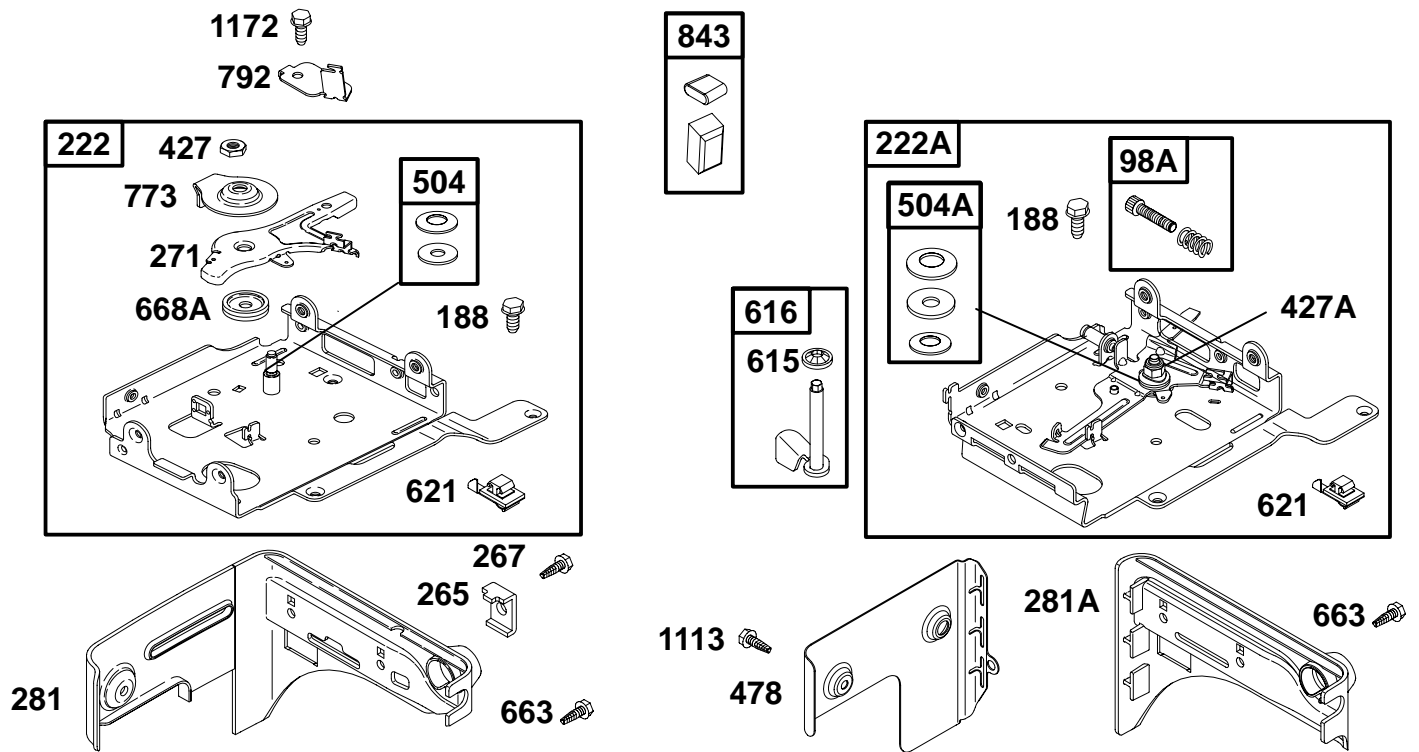

111400 to 111499

REF. NO.	PART NO.	DESCRIPTION	REF. NO.	PART NO.	DESCRIPTION	REF. NO.	PART NO.	DESCRIPTION
98A	493280	Kit-Idle Speed (Control Bracket)	281A	693407	Panel-Control (Used Before Code Date 99070500).	615	692576	Shaft-Governor
188	94644	Screw (Control Bracket)	427	694255	Nut (Control Bracket) (Used After Code Date 99070400).	616	692547	Crank-Governor
222	694253	Bracket-Control (Used After Code Date 99070400).	427A	692575	Nut (Control Bracket) (Used Before Code Date 99070500).	621	396847	Switch-Stop
222A	693405	Bracket-Control (Used Before Code Date 99070500).	478	693709	Panel	663	694593	Screw (Control Panel, Used Without Casing Clamp)
265	221535	Clamp-Casing	504	694254	Washer Set-Friction (Used After Code Date 99070400).	668A	694257	Spacer (Control Bracket)
267	692577	Screw (Casing Clamp)	504A	495659	Washer Set-Friction (Used Before Code Date 99070500).	773	694258	Retainer
271	694256	Lever-Control				792	694259	Bracket-Fixed Speed (Used After Code Date 99070400).
281	694252	Panel-Control (Used After Code Date 99070400).				843	694061	Sleeve-Lever
						1113	692577	Screw (Panel)
						1172	94831	Screw (Fixed Speed Bracket)

★ Included in Gasket Set-Ref. No. 358.
⌀ Included in Valve Gasket Set-Ref. No. 1095.

● Included in Carburetor Overhaul Kit-Ref. No. 121.
◆ Included in Carburetor Gasket Set-Ref. No. 977.