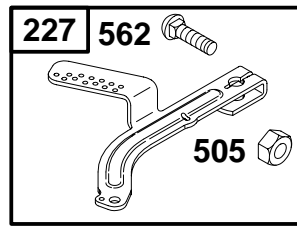

1119

347

286

729

333

851

334

356A

356B

356C

1054

REF. NO.	PART NO.	DESCRIPTION	REF. NO.	PART NO.	DESCRIPTION	REF. NO.	PART NO.	DESCRIPTION
209	692571	Spring-Governor	356B	692602	Wire-Stop	632	693408	Spring/Link-Mechanical Governor
209A	261306	Spring-Governor	356C	695630	Wire-Stop	729	694371	Clip-Wire
227	692573	Control Lever-Governor	474	694457	Alternator	851	493880	Terminal-Sparkplug
286	694523	Module-Oil Sensor	505	231082	Nut (Governor Control Lever)	1054	280275	Tie-Cable
333	692605	Armature-Magneto	562	94852	Bolt (Governor Control Lever)	1119	93621	Screw (Alternator)
334	94731	Screw (Magneto Armature)						
347	693623	Switch-Rocker						
356A	692390	Wire-Stop						

★ Included in Gasket Set-Ref. No. 358.
◊ Included in Valve Gasket Set-Ref. No. 1095.

● Included in Carburetor Overhaul Kit-Ref. No. 121.
◆ Included in Carburetor Gasket Set-Ref. No. 977.