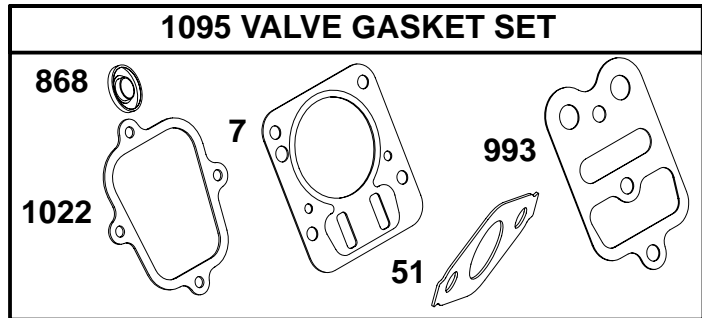

111400 to 111499

REF. NO.	PART NO.	DESCRIPTION	REF. NO.	PART NO.	DESCRIPTION	REF. NO.	PART NO.	DESCRIPTION
3	★299819	Seal—Oil (Magneto Side)	51	◆◆692555	Gasket—Intake	358	695155	Gasket Set—Engine
7	★∅695166	Gasket—Cylinder Head (Used After Code Date 99113000).	104	●691242	Pin—Float Hinge	708	●◆691321	Washer (Throttle Shaft)
	Note		110	●◆693867	Washer (Choke Shaft)	868	★∅498592	Seal—Valve
		273489 Gasket—Cylinder Head (Used Before Code Date 99120100).	121	695157	Overhaul Kit—Carburetor	883	★272309	Gasket—Exhaust
12	★692549	Gasket—Crankcase	122	●693749	Spacer—Carburetor	977	690033	Gasket Set—Carburetor
20	★692550	Seal—Oil (PTO Side)	127	●223472	Plug—Welch	993	★∅691892	Gasket—Cylinder Head Plate
			134	●398188	Needle/Seat Kit	1022	★∅691890	Gasket—Rocker Cover
			137	●◆693981	Gasket—Float Bowl	1095	690034	Gasket Set—Valve
			163	★◆272948	Gasket—Air Cleaner			
			276	●◆271716	Washer—Sealing (Main Jet)			

★ Included in Gasket Set—Ref. No. 358.
∅ Included in Valve Gasket Set—Ref. No. 1095.

● Included in Carburetor Overhaul Kit—Ref. No. 121.
◆ Included in Carburetor Gasket Set—Ref. No. 977.