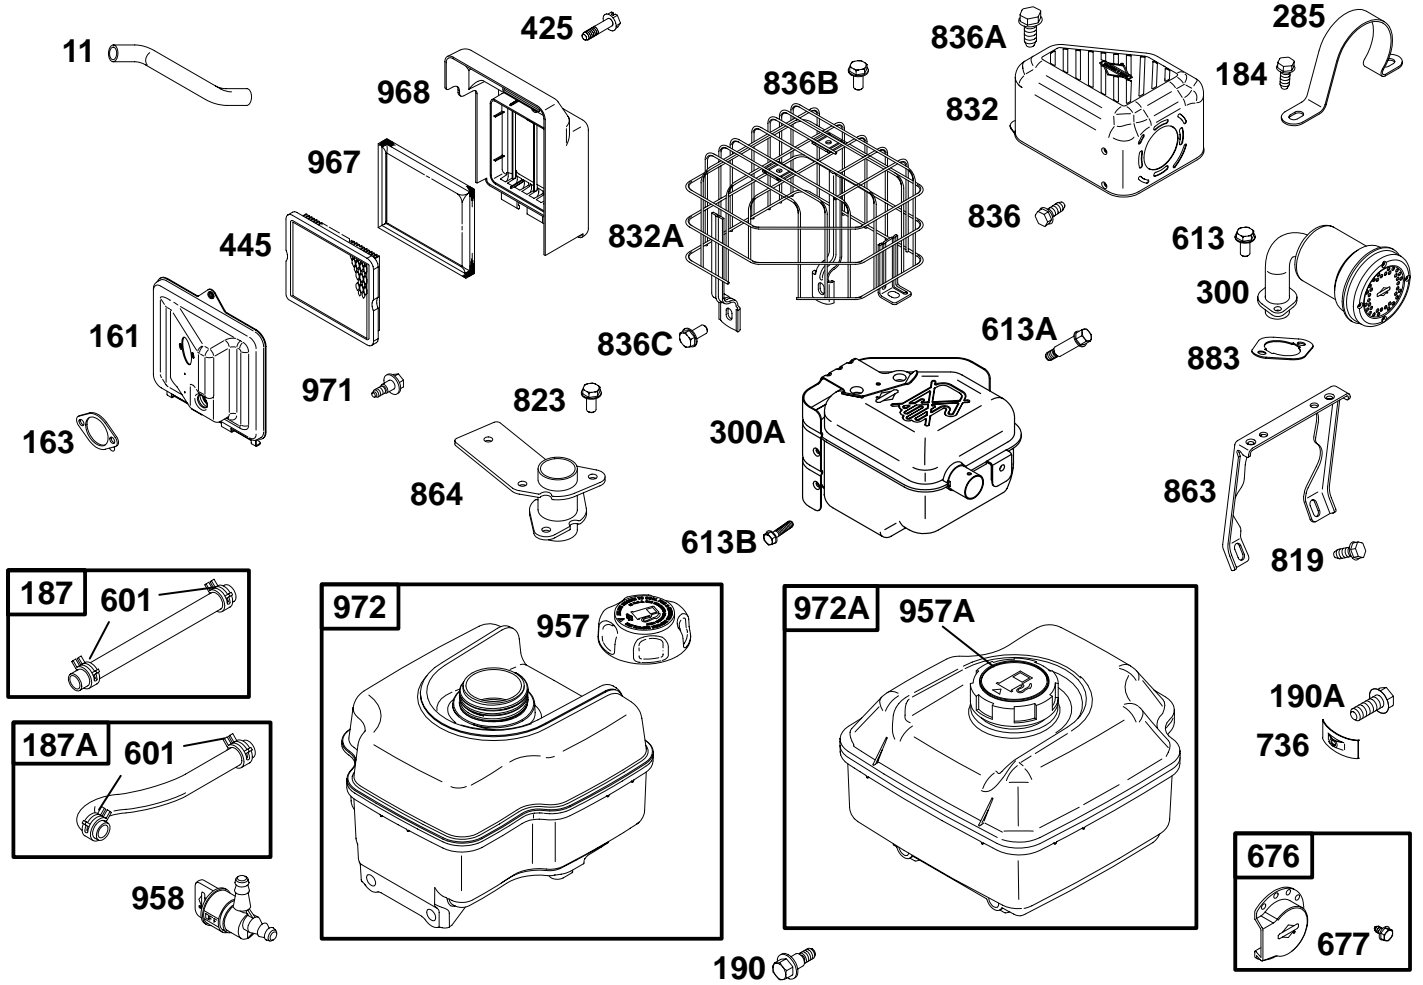

111400 to 111499

REF. NO.	PART NO.	DESCRIPTION	REF. NO.	PART NO.	DESCRIPTION	REF. NO.	PART NO.	DESCRIPTION
11	692600	Tube-Breather	613	94706	Screw (Muffler)	836B	94930	Screw (Muffler Guard, 7/16" Long)
161	692579	Base-Air Cleaner	613A	694460	Screw (Muffler)	836C	94706	Screw (Muffler Guard, 5/8" Long)
163	272948	Gasket-Air Cleaner	613B	691108	Screw (Muffler)	863	692596	Bracket-Muffler
184	94914	Screw (Muffler Strap)	676	393757	Deflector-Muffler	864	694430	Adapter-Muffler
187	298049	Line-Fuel (Cut to Required Length)	677	94896	Screw (Muffler Deflector)	883	272309	Gasket-Exhaust
187A	692601	Line-Fuel (Molded)	736	693560	Nut-Clip	957	694261	Cap-Fuel Tank
190	692127	Screw (Fuel Tank)	819	692598	Screw (Muffler Bracket)	957A	493988	Cap-Fuel Tank
190A	94644	Screw (Fuel Tank)	823	94706	Screw (Muffler Adapter)	958	692586	Valve-Fuel Shut Off
285	692595	Strap-Muffler	832	693583	Guard-Muffler	967	493537	Filter-Pre-Cleaner
300	693593	Muffler (Lo Tone)	832A	694459	Guard-Muffler	968	692584	Cover-Air Cleaner
300A	694429	Muffler	836	94896	Screw (Muffler Guard, 3/8" Long)	971	690370	Screw (Air Cleaner Base)
425	692583	Screw (Air Cleaner Cover)	836A	693624	Screw (Muffler Guard, 9/16" Long)	972	694260	Tank-Fuel (Used After Code Date 99070400).
445	491588	Filter-Air Cleaner Cartridge				972A	692587	Tank-Fuel (Used Before Code Date 99070500).
601	95162	Clamp-Hose						

★ Included in Gasket Set-Ref. No. 358.
◊ Included in Valve Gasket Set-Ref. No. 1095.

● Included in Carburetor Overhaul Kit-Ref. No. 121.
◆ Included in Carburetor Gasket Set-Ref. No. 977.