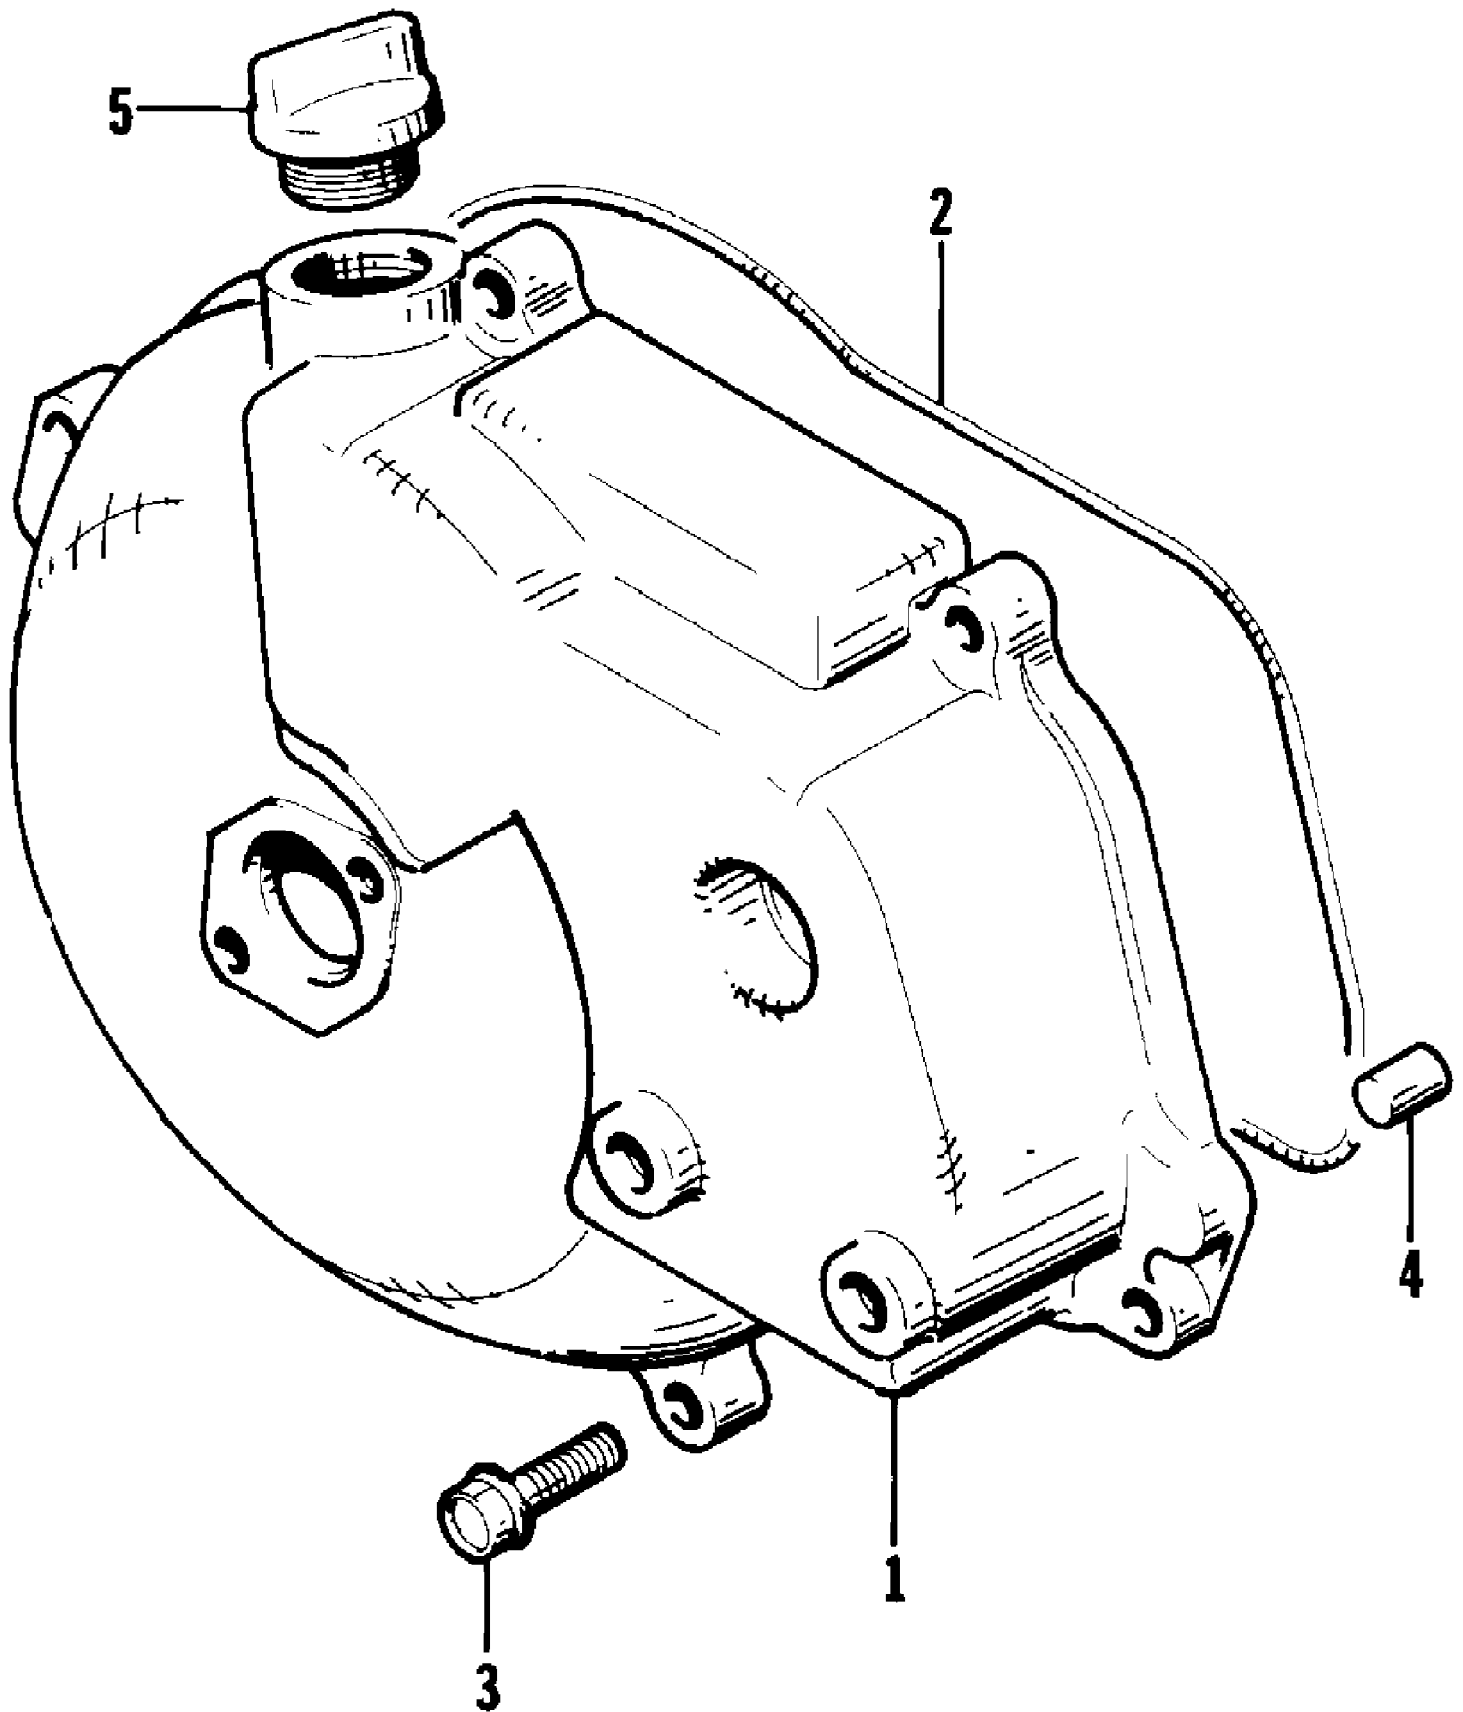

1997 MONTEGO DELUXE (97MTB-1997)
MAGNETO CASE

Ref #	Part Number	Qty	S/P/F	Description
1	3008-238	1	/P	Case, Magneto
2	3008-053	1		O-Ring
3	3008-213	6	/P	Screw, Cap
4	3008-146	2		Pin
5	3008-023	1		Plug