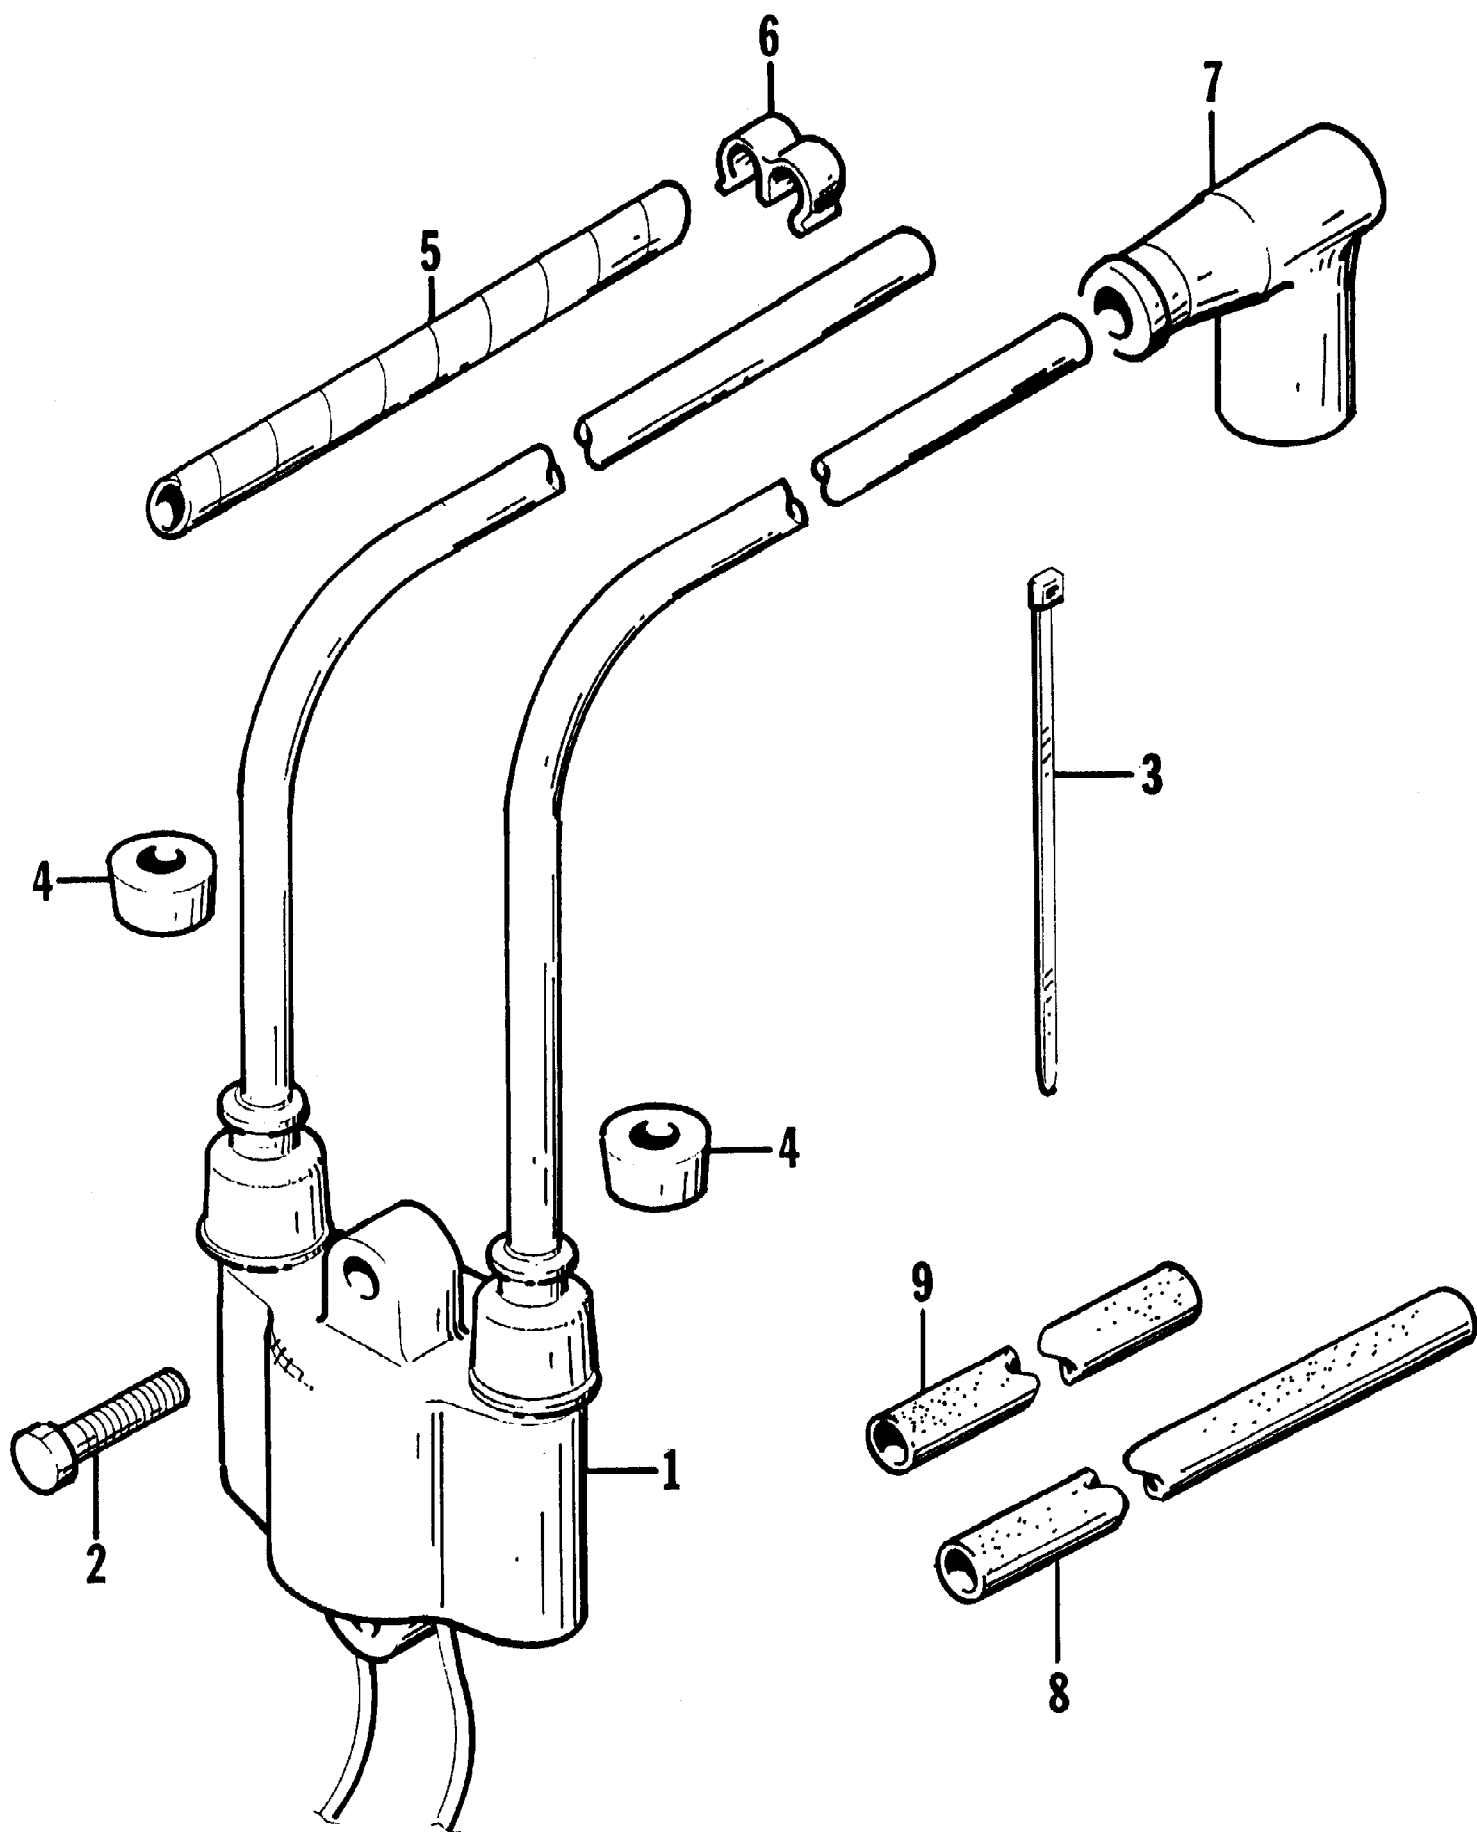

1997 MONTEGO DELUXE (97MTB-1997)
HULL AND RELATED PARTS ASSEMBLY

1997 MONTEGO DELUXE (97MTB-1997)
HULL AND RELATED PARTS ASSEMBLY

Page 28 of 57

Ref #	Part Number	Qty	S/P/F	Description
1	0623-694	2	/P	Clip, Retaining
2	1673-184	1	S	Nose, Cone
3	0773-824	1		Hull/Deck - Assembly
4	0624-089	2		Nut, Lock
5	0624-247	2		Washer
6	0673-897	1		Strap, Reinforcement
7	0773-516	1	/P	Boweye
8	0624-299	2		Washer, Sealing
9	0624-112	5	/P	Screw, Cap
10	0624-022	2		Washer
11	0673-871	1		Hinge, Hatch Assembly
12	0624-258	2		Nut, Hex
13	0624-186	6		Screw, Machine
14	0673-814	1		Plate, Ride
15	0624-068	40		Rivet
16	1673-183	1		Trim - Right
16	1673-182	1		Trim - Left
17	0623-665	2		Rivet
18	1673-181	2		Plug, Mushroom
19	0673-870	1		Plate, Hinge
20	0624-250	11		Nut, Lock
21	0624-072	2		Rivet
22	0624-226	2		Screw, Cap
23	0624-228	4		Washer
24	1673-230	1		Sponson - Right
24	1673-231	1		Sponson - Left
25	0624-159	2		Washer
26	0623-655	2		Rivet
27	0624-004	2		Washer
28	0673-866	1	/P	Strike
29	0624-257	2		Screw, Cap
30	0624-394	1	/P	U-Bolt
31	1673-326	1		Stop, Steering
32	1673-083	1		Gasket, Eyehook
33	0124-065	8		Washer, Snap Cap
34	1673-313	1		Plate, Backing
35	1673-278	8	S	Cover, Snap Cap
36	1673-185	1		Handle, Grab
37	1673-180	1		Cover, Rub Rail
38	0673-656	1		Plate, Back-Up - Eyehook
39	0624-271	8		Screw, Cap
40	0673-657	1		Plate, Backing - Eyehook
41	0624-182	6		Washer