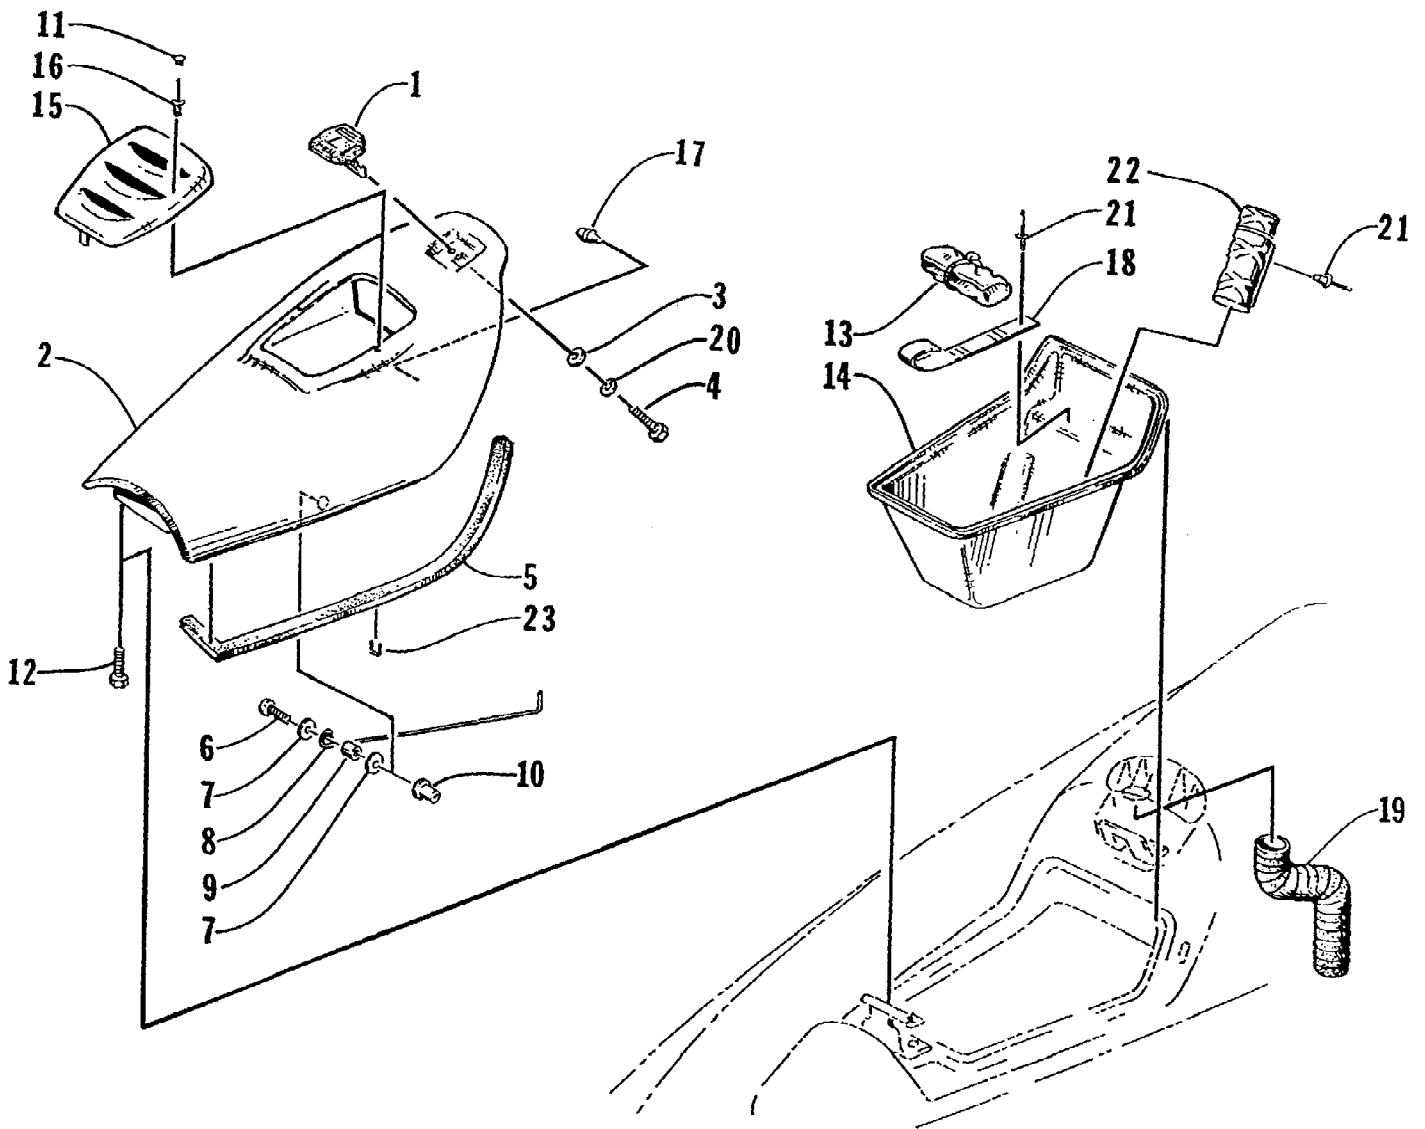

1997 MONTEGO DELUXE (97MTB-1997)
HATCH COVER AND STORAGE TRAY

1997 MONTEGO DELUXE (97MTB-1997)
HATCH COVER AND STORAGE TRAY

Page 26 of 57

Ref #	Part Number	Qty	S/P/F	Description
1	0673-882	1		Latch, Hatch Cover
2	1673-276	1		Cover, Hatch
3	0624-004	2		Washer
4	0624-092	2		Screw, Cap
5	0773-638	1		Seal, Hatch
6	0624-214	1		Screw, Machine
7	0624-182	2		Washer
8	0673-899	1		Rod, Hood Prop
9	0673-399	1		Spacer, Spring Rod
10	0624-083	1		Nut, Well
11	1673-232	2		Plug, Mushroom
12	0624-226	2		Screw, Cap
13	0678-399	1		Kit, Tool
14	1673-175	1		Tray, Storage
15	1673-277	1		Grille, Hatch - Blue
16	0623-619	2		Rivet
17	1673-060	2		Bumper, Grommet
18	0773-217	1		Tiedown, Tool Kit
19	0610-287	1		Hose, Air Intake
20	0624-200	2		Washer, Lock
21	0623-685	5		Rivet
22	1673-046	1		Tube, Fire Extinguisher
23	0624-100	0		Staple