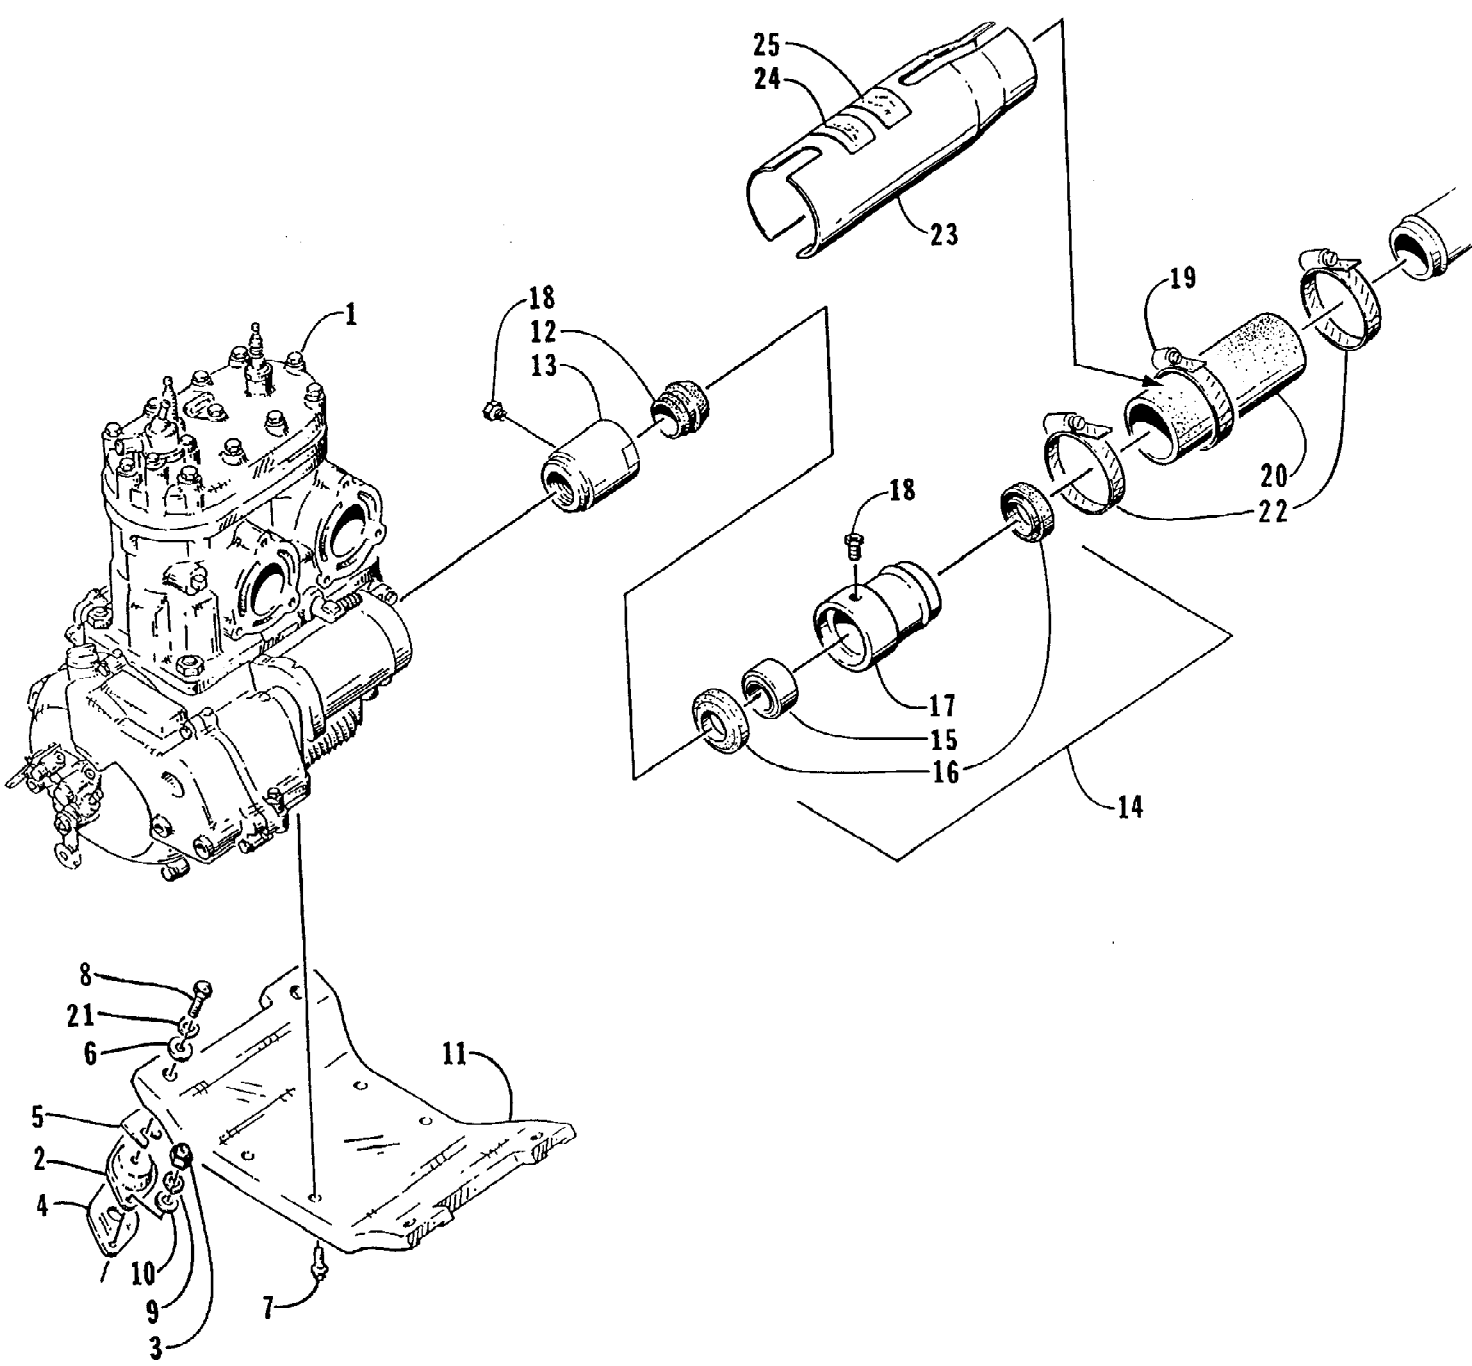

1997 MONTEGO DELUXE (97MTB-1997)
ENGINE AND RELATED ASSEMBLY

Page 18 of 57

Ref #	Part Number	Qty	S/P/F	Description
1	0662-174	1		Engine
2	0608-157	4		Damper, Engine
3	0624-149	8		Nut
4	0673-508	0	/P	Shim, Engine Mount - 0.125 in.
4	0673-509	0		Shim, Engine Mount - 0.063 in.
5	0624-014	0	/P	Shim - 0.5 mm
5	0624-015	0	/P	Shim - 1.5 mm
6	0624-406	4		Washer
7	3008-203	4	/P	Screw, Cap
8	0624-275	4		Screw, Cap
9	0624-027	8		Washer, Lock
10	0624-028	8		Washer
11	3008-395	1	S	Plate, Engine Mount
12	0675-160	1	/P	Grommet, Seal
13	0675-059	1		Coupler, Engine
14	0775-032	1	/P	Housing, Seal - Ass'y (inc.15-17, one 18)
15	0675-130	2		Bearing
16	0675-169	2	S	Seal
17	0675-129	1		Housing/Bearing - Floating
18	0623-658	2		Fitting, Grease
19	0624-037	1		Clamp
20	0675-017	1	S	Hose, Coupler
21	0624-012	4		Washer, Lock
22	0624-390	2		Clamp, Hose
23	0773-688	1		Guard, Coupler - Assembly (inc. 24-25)
24	1611-608	1		Decal, Warning
25	0614-244	1		Decal, Coupler - Servicing