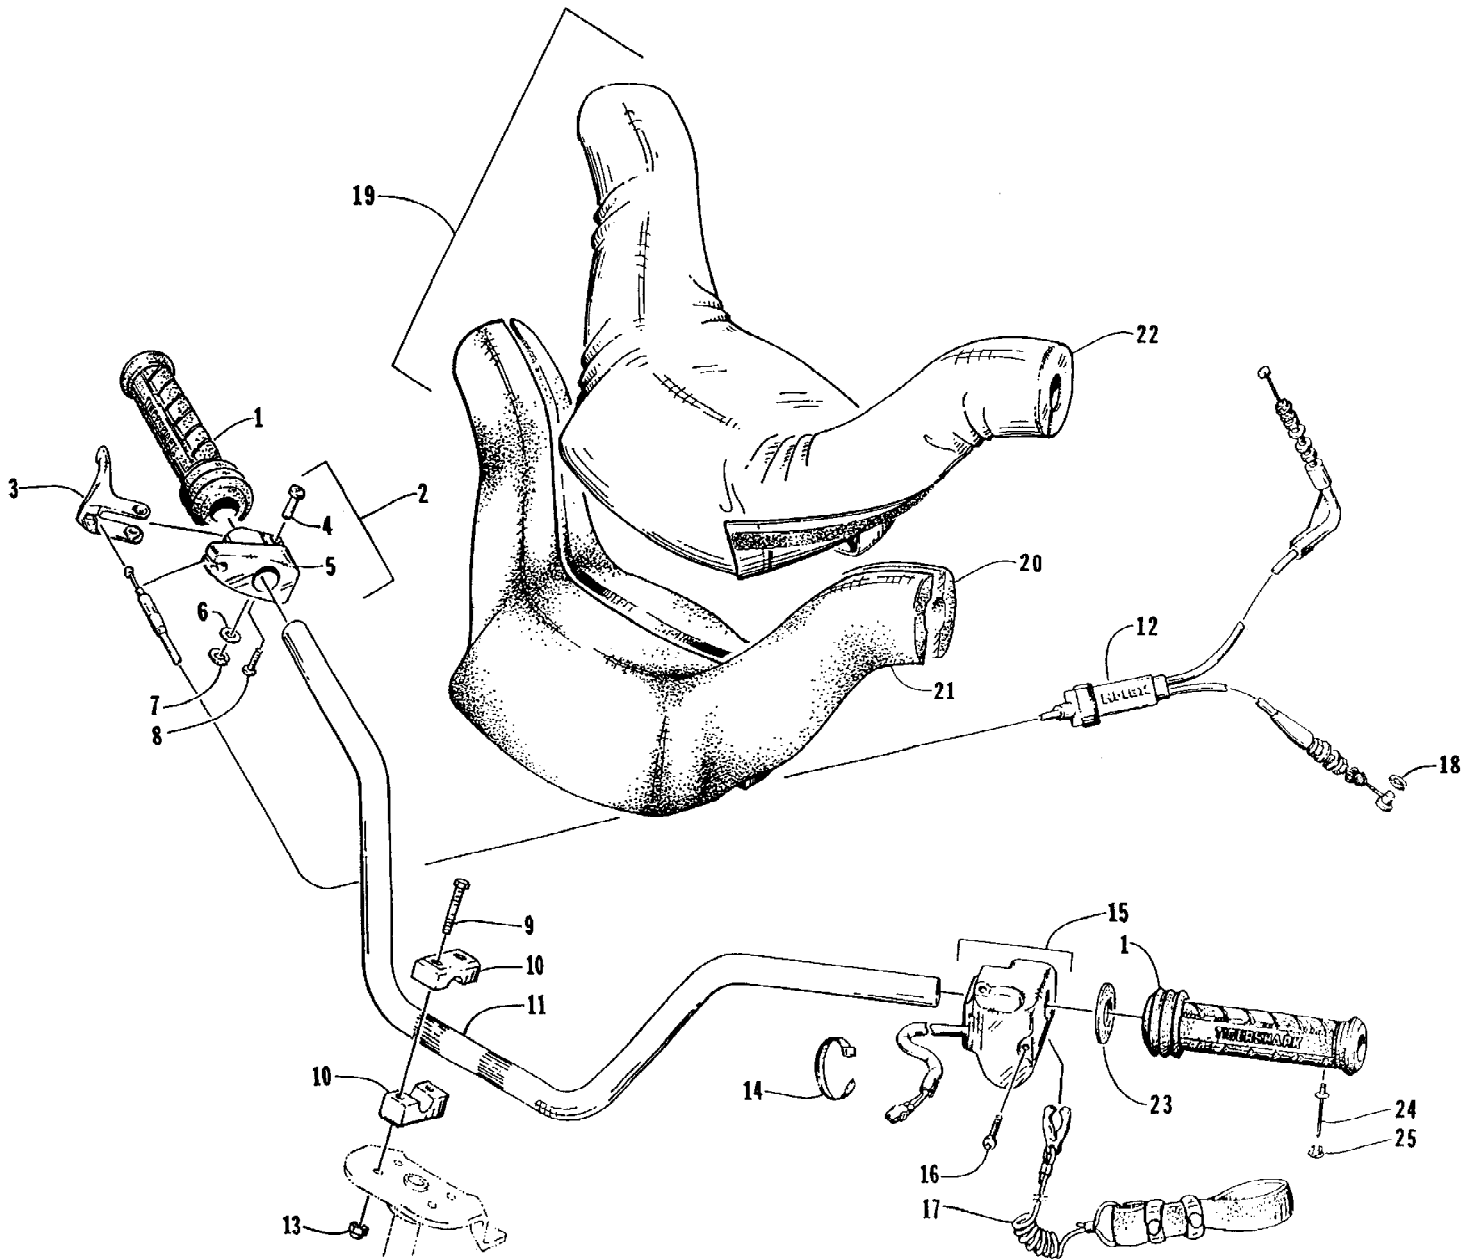

1997 MONTEGO DELUXE (97MTB-1997)
HANDLEBAR ASSEMBLY

Page 24 of 57

Ref #	Part Number	Qty	S/P/F	Description
1	0673-990	2	S	Grip, Handlebar
2	0773-018	1		Throttle, Assembly (inc. 3-7)
3	0605-234	1		Lever, Throttle
4	0605-236	1		Pin, Throttle Lever
5	0605-235	1		Housing, Throttle
6	0624-099	1		Washer
7	0624-113	1		C-Clip
8	0624-091	1		Screw, Machine
9	0624-056	4		Screw, Cap
10	0673-282	4		Cap, Steering Adjuster
11	0673-992	1	/P	Handlebar
12	0687-093	1		Cable, Throttle
13	0624-250	4		Nut, Lock
14	0123-788	0	/P	Tie, Cable
15	0609-308	1		Switch, Start/Stop/Tether/Bilge
16	0624-148	3		Screw, Machine
17	0609-243	1	S	Cord, Tether
18	0624-104	1		C-Clip
19	0773-759	1		Handlebar Pad - Assembly (inc. 20-22)
20	0605-335	1		Pad, Handlebar - Rear
21	0605-334	1		Pad, Handlebar - Front
22	0	1	F	Cover, Handlebar Pad
23	1673-095	1		Washer, Rubber - Handlebar
24	8060-230	2		Rivet
25	1673-111	2		Plug