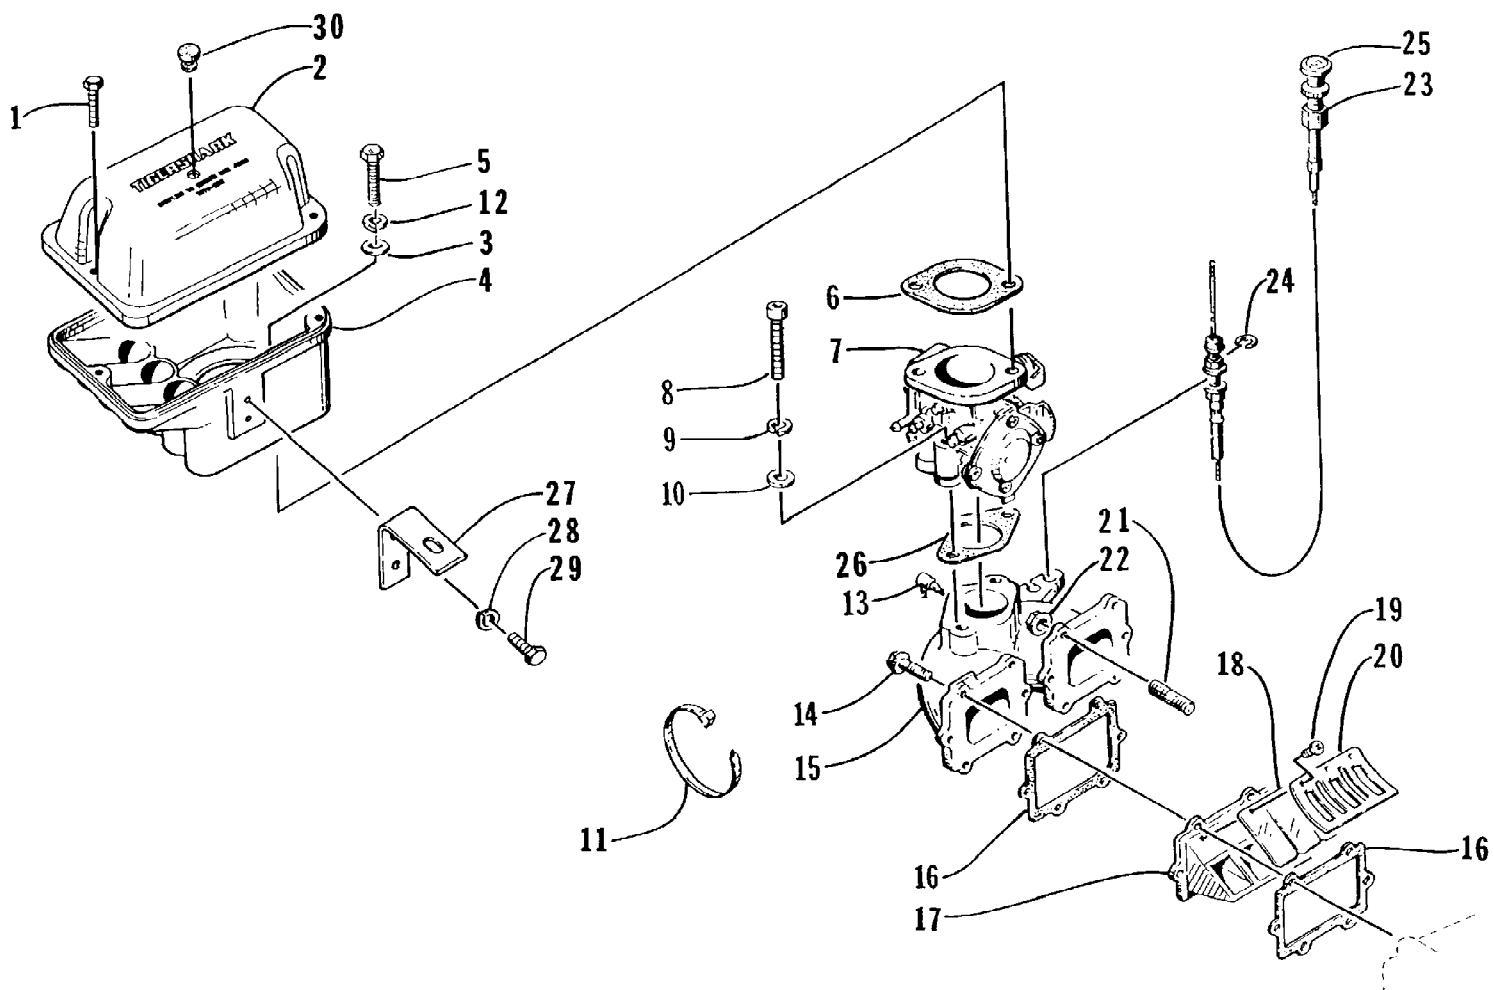

1997 MONTEGO DELUXE (97MTB-1997)
INTAKE ASSEMBLY

1997 MONTEGO DELUXE (97MTB-1997)
INTAKE ASSEMBLY

Page 36 of 57

Ref #	Part Number	Qty	S/P/F	Description
1	0624-408	3		Screw, Cap
2	1673-260	1		Cover, Sound Attenuator
3	0624-022	2		Washer
4	1673-259	1		Base, Sound Attenuator
5	0624-112	2	/P	Screw, Cap
6	1673-398	1		Gasket, Sound Attenuator
7	0670-640	1		Carburetor
8	0624-338	2	/P	Screw, Cap
9	0624-027	2		Washer, Lock
10	0624-028	2		Washer
11	0123-811	0		Tie, Cable
12	0624-036	2		Washer, Lock
13	3008-452	1		Fitting, Injection - Oil
14	3008-213	8	/P	Screw, Cap
15	0670-639	1		Manifold, Intake
16	3008-076	4	S	Gasket, Reed Valve
17	3008-073	2	S	Reed Valve Assembly (inc. 18-20)
18	3008-075	4		Valve, Reed
19	3004-506	12	/P	Screw, Cap
20	3008-074	4		Stopper, Reed Valve
21	3008-370	4	/P	Bolt, Stud
22	3008-214	4		Nut
23	0687-051	1	/P	Nut
24	0624-268	1		E-Clip
25	0687-092	1	S	Cable, Choke
26	1673-090	1		Gasket, Intake
27	1673-372	1	S	Brace, Sound Attenuator
28	0624-200	2		Washer, Lock
29	0624-155	2		Screw, Cap
30	1606-038	1		Plug