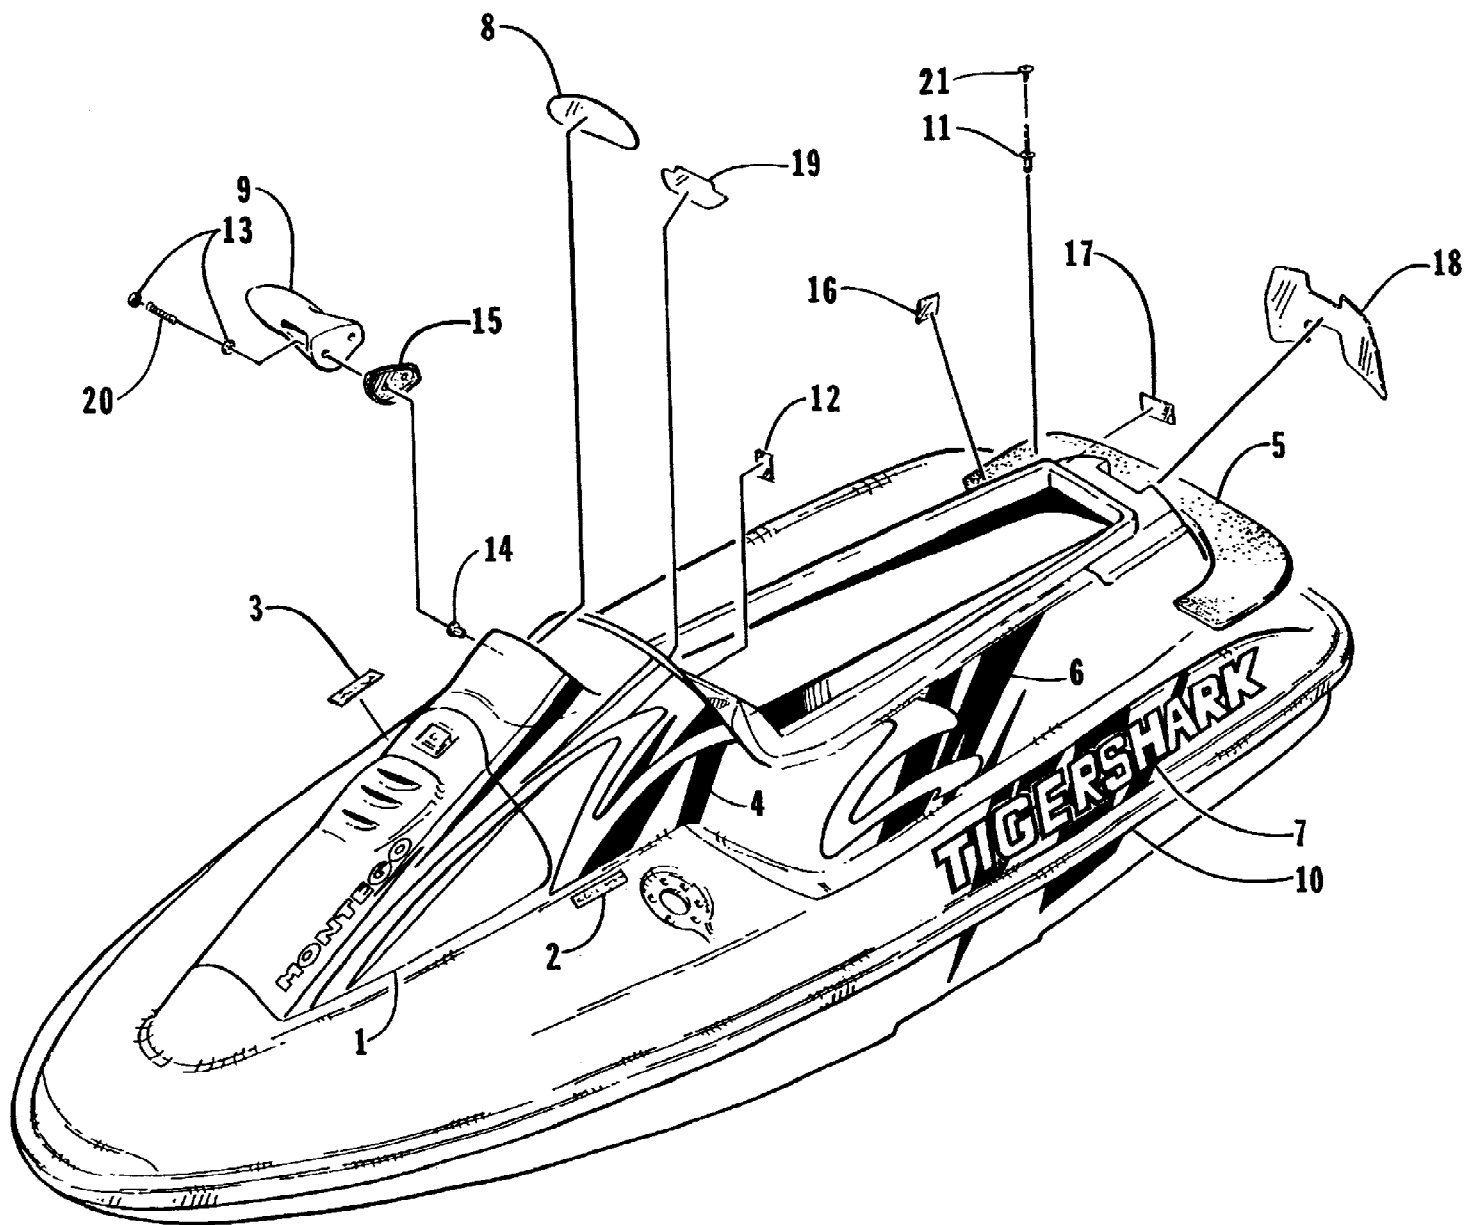

1997 MONTEGO DELUXE (97MTB-1997)
DECAL AND FOOTPAD ASSEMBLY

Page 14 of 57

Ref #	Part Number	Qty	S/P/F	Description
1	0614-280	1		Decal, Hatch - Right
1	0614-281	1		Decal, Hatch - Left
2	0614-299	1		Decal, Warning Fuel
3	0614-300	1		Decal, Oil Filler
4	0614-282	1		Decal, Hood - Right
4	0614-283	1		Decal, Hood - Left
5	1673-208	1		Pad, Foot - Rear
6	0614-284	1		Decal, Side - Right
6	0614-285	1		Decal, Side - Left
7	0614-286	1		Decal, Deck - "Tigershark" - Right
7	0614-287	1		Decal, Deck - "Tigershark" - Left
8	0614-277	1		Decal, Instrument Panel
9	1673-238	1		Mirror - Assembly - Right
9	1673-239	1		Mirror - Assembly - Left
10	0614-288	1		Decal, Hull - Right
10	0614-289	1		Decal, Hull - Left
11	0623-665	14		Rivet
12	1611-866	1		Decal, Warning - Gas Vapors
13	0124-054	4	/P	Snap Cap - Assembly
14	0623-557	4		Insert, Brass
15	1673-120	1		Gasket, Mounting - Mirror - Right
15	1673-127	1		Gasket, Mounting - Mirror - Left
16	0614-066	1		Decal, USCG Exemption
17	0614-154	1		Decal, Caution - Uprighting
18	0614-155	1		Decal, Regulation
19	0614-267	1		Decal, Console
20	0624-271	4		Screw, Machine
21	1673-181	14		Plug, Mushroom