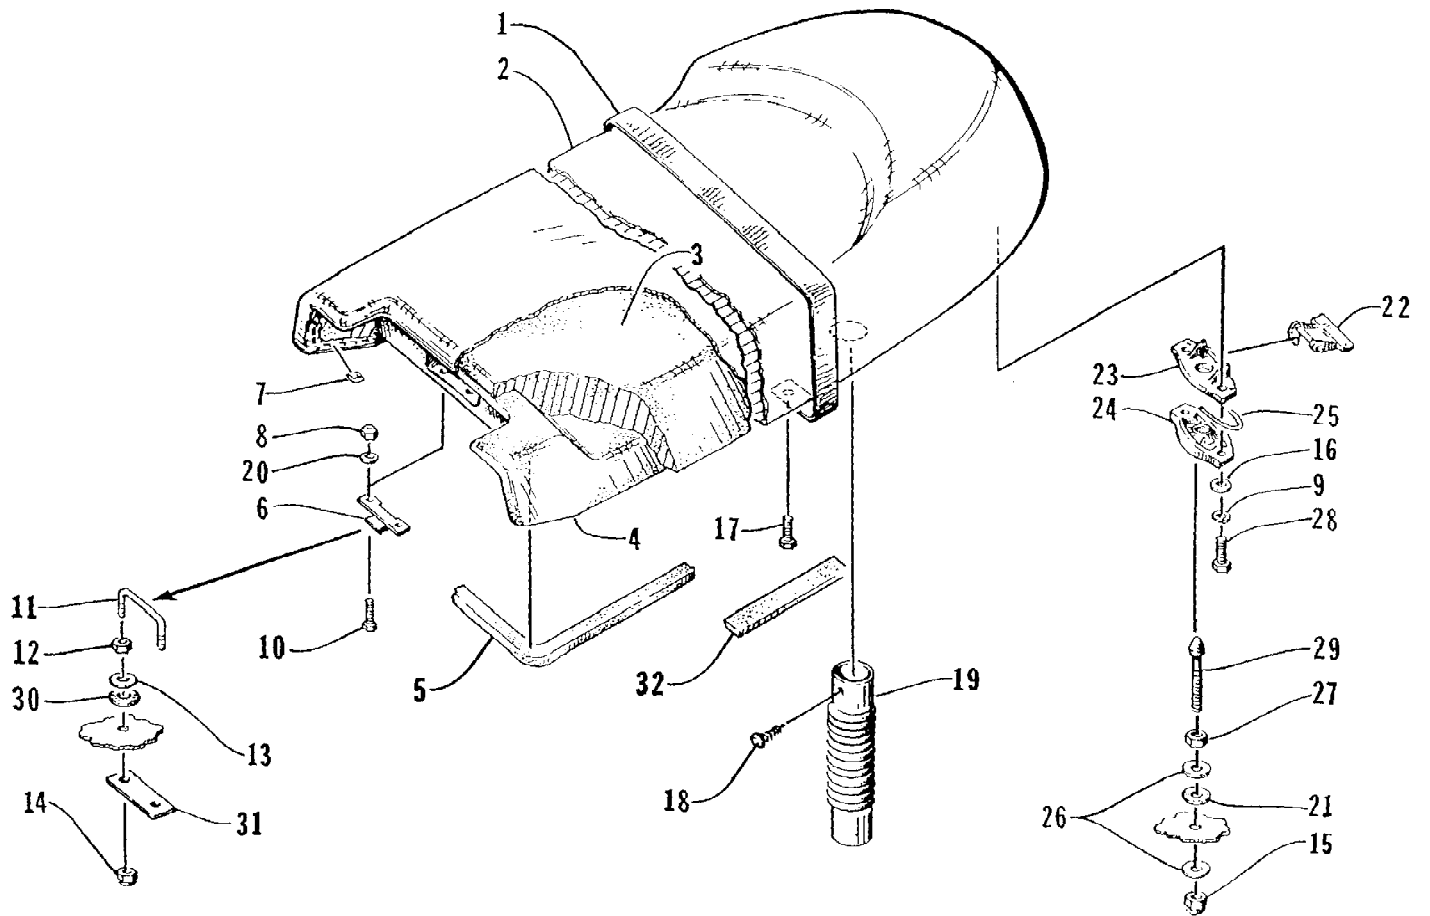

1997 MONTEGO DELUXE (97MTB-1997)
SEAT ASSEMBLY

Page 49 of 57

Ref #	Part Number	Qty	S/P/F	Description
	0773-826	1		Complete Seat Assembly DLX
1	0773-752	1		Strap, Seat
2	0773-828	1		Cover, Seat w/Silkscreen
3	0773-694	1		Foam, Seat
4	0773-829	1		Base, Seat
5	0773-834	1		Seal, Seat Base
6	0673-668	1		Catch, Seat
7	0624-263	0		Staple
8	0624-250	2		Nut, Lock
9	0624-115	2	F	Washer, Lock
10	0624-112	2	/P	Screw, Cap
11	0624-262	1	F	U-Bolt, Seat
12	0624-061	2	F	Nut
13	0624-125	2	/P/F	Washer
14	0624-090	2	F	Nut, Lock
15	0624-009	1	F	Nut, Lock
16	0624-247	2		Washer
17	0624-226	2		Screw, Cap
18	0623-585	3	F	Clip, Retaining
19	0610-242	1	F	Air Tube, Exhaust
20	0624-182	2		Washer
21	0623-391	1	F	Washer, Rubber
22	0673-026	1	F	Lever, Release - Seat Latch
23	0673-024	1	S/F	Cover, Latch - Seat
24	0673-025	1	F	Back, Latch - Seat
25	0673-023	1	F	Clip, Retaining
26	0624-159	2	F	Washer
27	0624-047	1	F	Nut
28	0624-289	2	F	Screw, Cap
29	1673-383	1	/P/F	Stud, Latch - Seat
30	0624-126	2	F	Washer, Rubber
31	0673-752	1		Plate, Backing - Seat Catch
32	0617-195	4		Pad, Foam