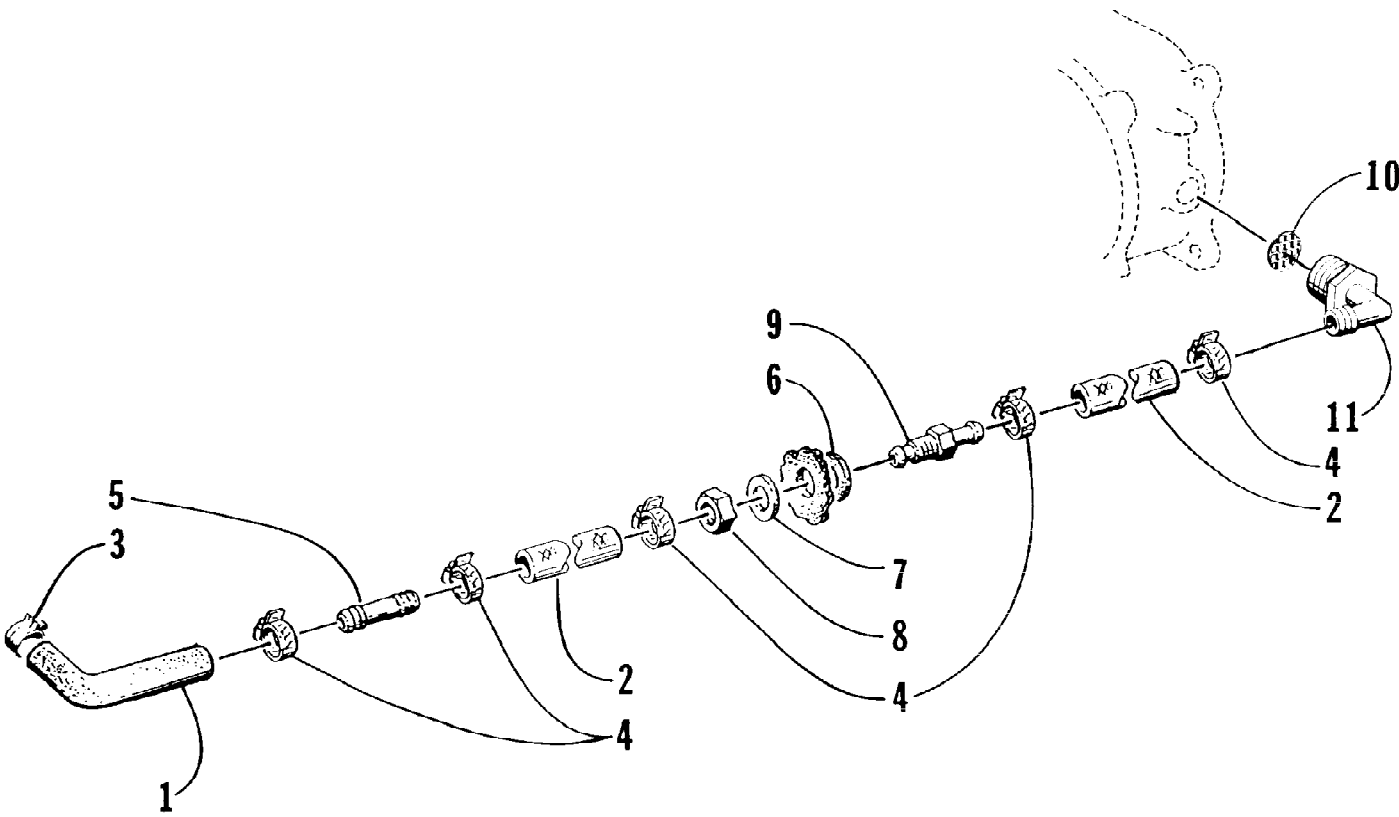

1997 MONTEGO DELUXE (97MTB-1997)
COOLING INTAKE LINE

1997 MONTEGO DELUXE (97MTB-1997)
COOLING INTAKE LINE

Page 6 of 57

Ref #	Part Number	Qty	S/P/F	Description
1	0610-206	1	/P	Hose, Formed
2	0610-106	0	/P	Hose, Water
3	3008-455	1		Clamp
4	0624-016	5		Clamp
5	0673-564	1		Coupler
6	1673-192	1		Gasket
7	0624-222	1		Washer
8	0624-117	1		Nut
9	0673-981	1		Fitting, Hull
10	0675-042	1		Screen
11	0673-850	1		Fitting, Elbow