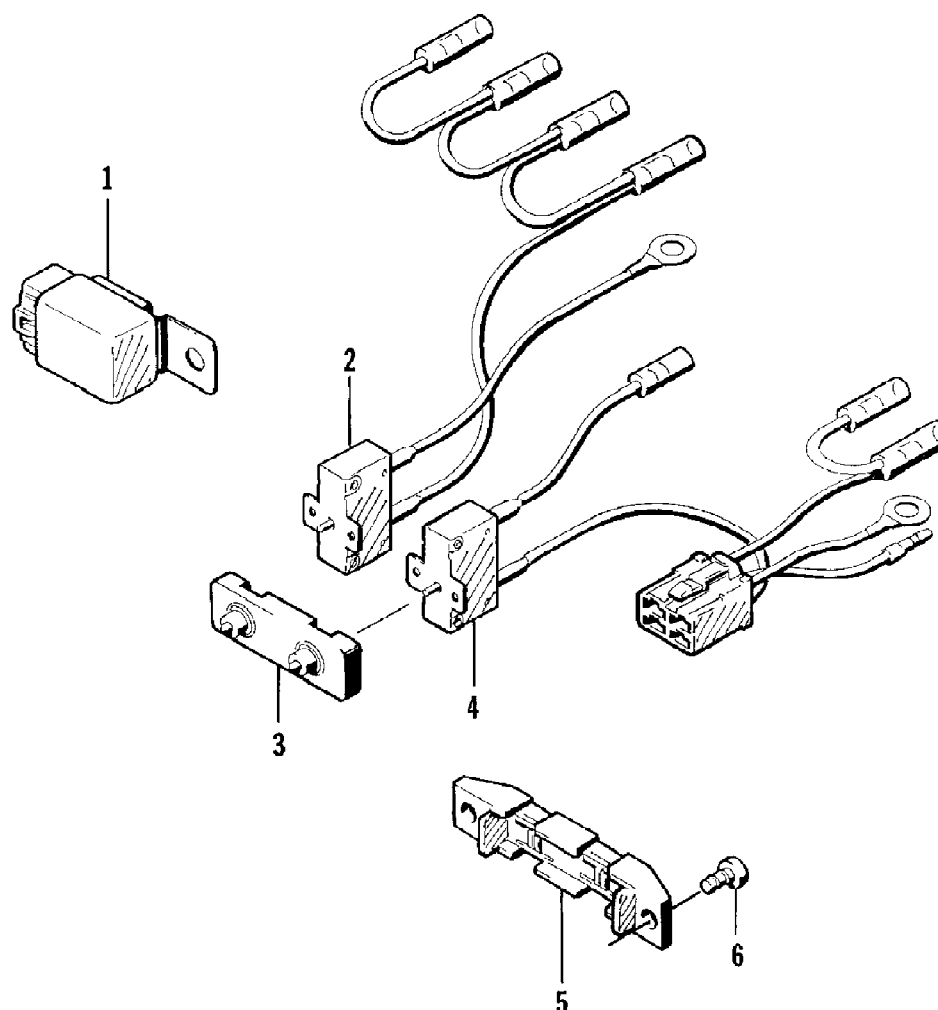

1997 MONTEGO DELUXE (97MTB-1997)
SENSOR ASSEMBLY

Page 51 of 57

Ref #	Part Number	Qty	S/P/F	Description
1	3008-297	1	/P	Relay - Assembly
2	3008-348	1	S	Protector, Circuit Charge
3	3008-351	1		Cap, Circuit Protector
4	3008-350	1	/P	Protector, Circuit Load
5	3008-294	1	/P	Holder, Circuit Protector
6	3008-313	2		Screw, Cap