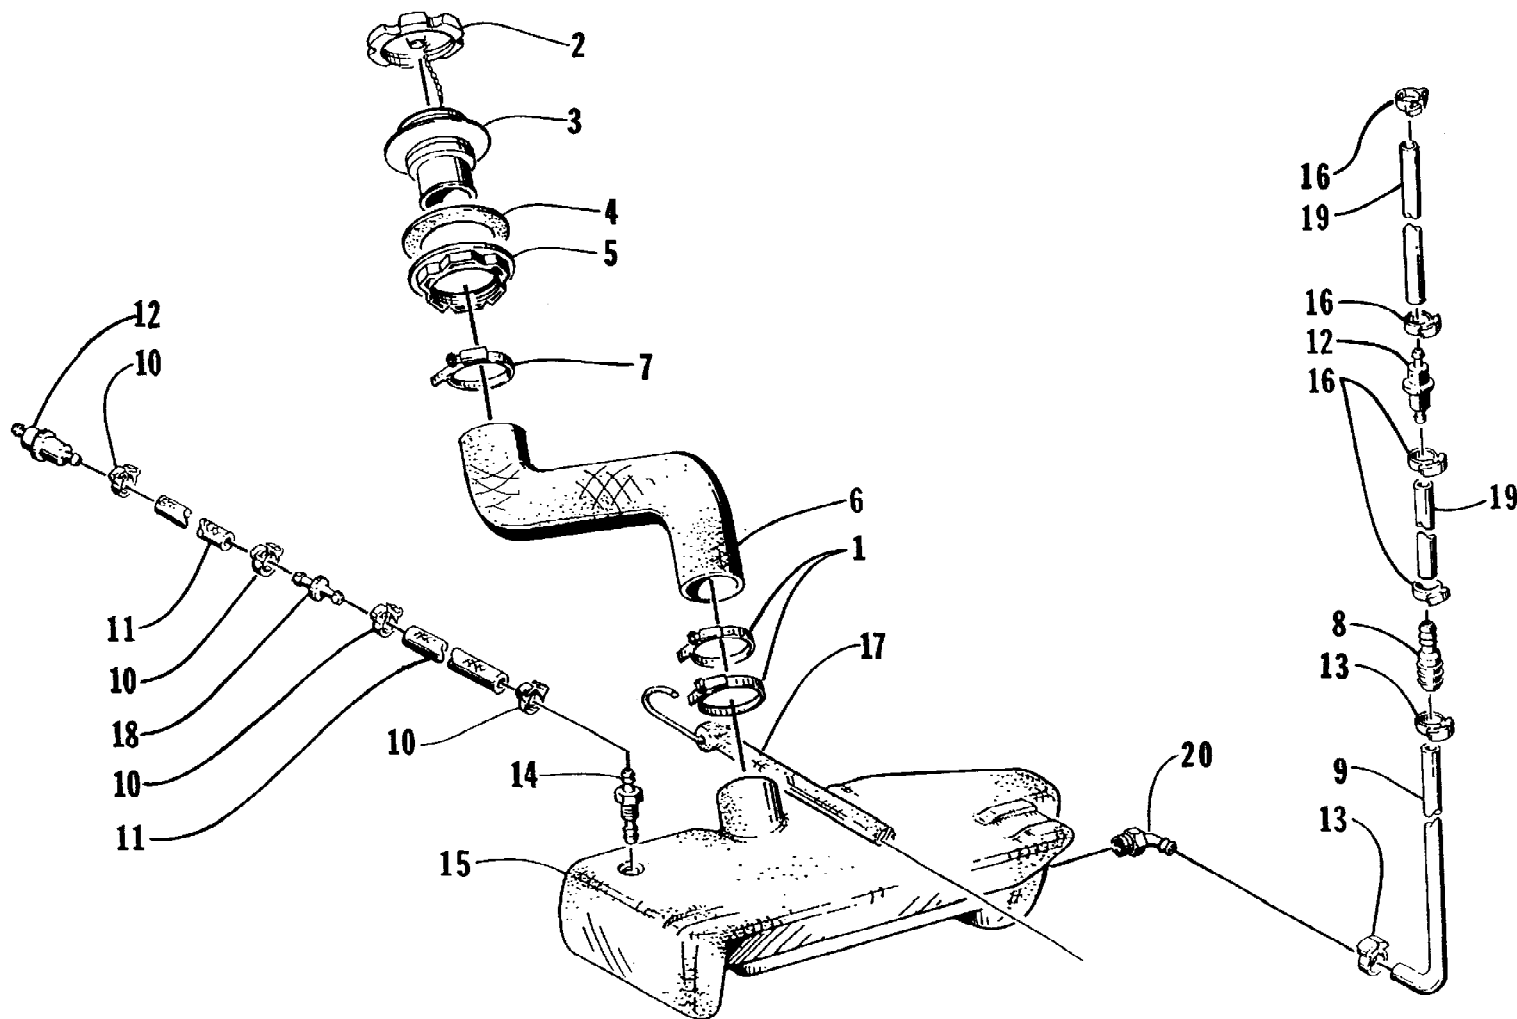

1997 MONTEGO DELUXE (97MTB-1997)
OIL TANK ASSEMBLY

1997 MONTEGO DELUXE (97MTB-1997)
OIL TANK ASSEMBLY

Page 44 of 57

Ref #	Part Number	Qty	S/P/F	Description
1	0624-037	2		Clamp, Hose
2	0670-669	1	S	Cap
3	0670-713	1	S	Neck, Filler
4	0670-546	1		Seal, Filler Neck
5	0670-548	1		Nut, Filler Neck
6	0710-089	1		Hose, Filler
7	0624-390	1		Clamp, Hose
8	0673-985	1		Union, Coupler
9	0610-263	0		Hose, Oil
10	0624-120	4		Clamp, Hose
11	0610-107	0		Hose
12	0510-335	2	/P	Filter, Fuel
13	0623-646	2		Clamp, Hose
14	0670-564	1		Outlet, Tank
15	0670-719	1		Tank, Oil
16	0623-063	4		Clamp
17	0773-819	1	S	Tiedown Assembly
18	0610-059	1		Valve, Check
19	0610-016	0	/P	Hose, Oil Line - 25 ft
20	0673-984	1		Fitting