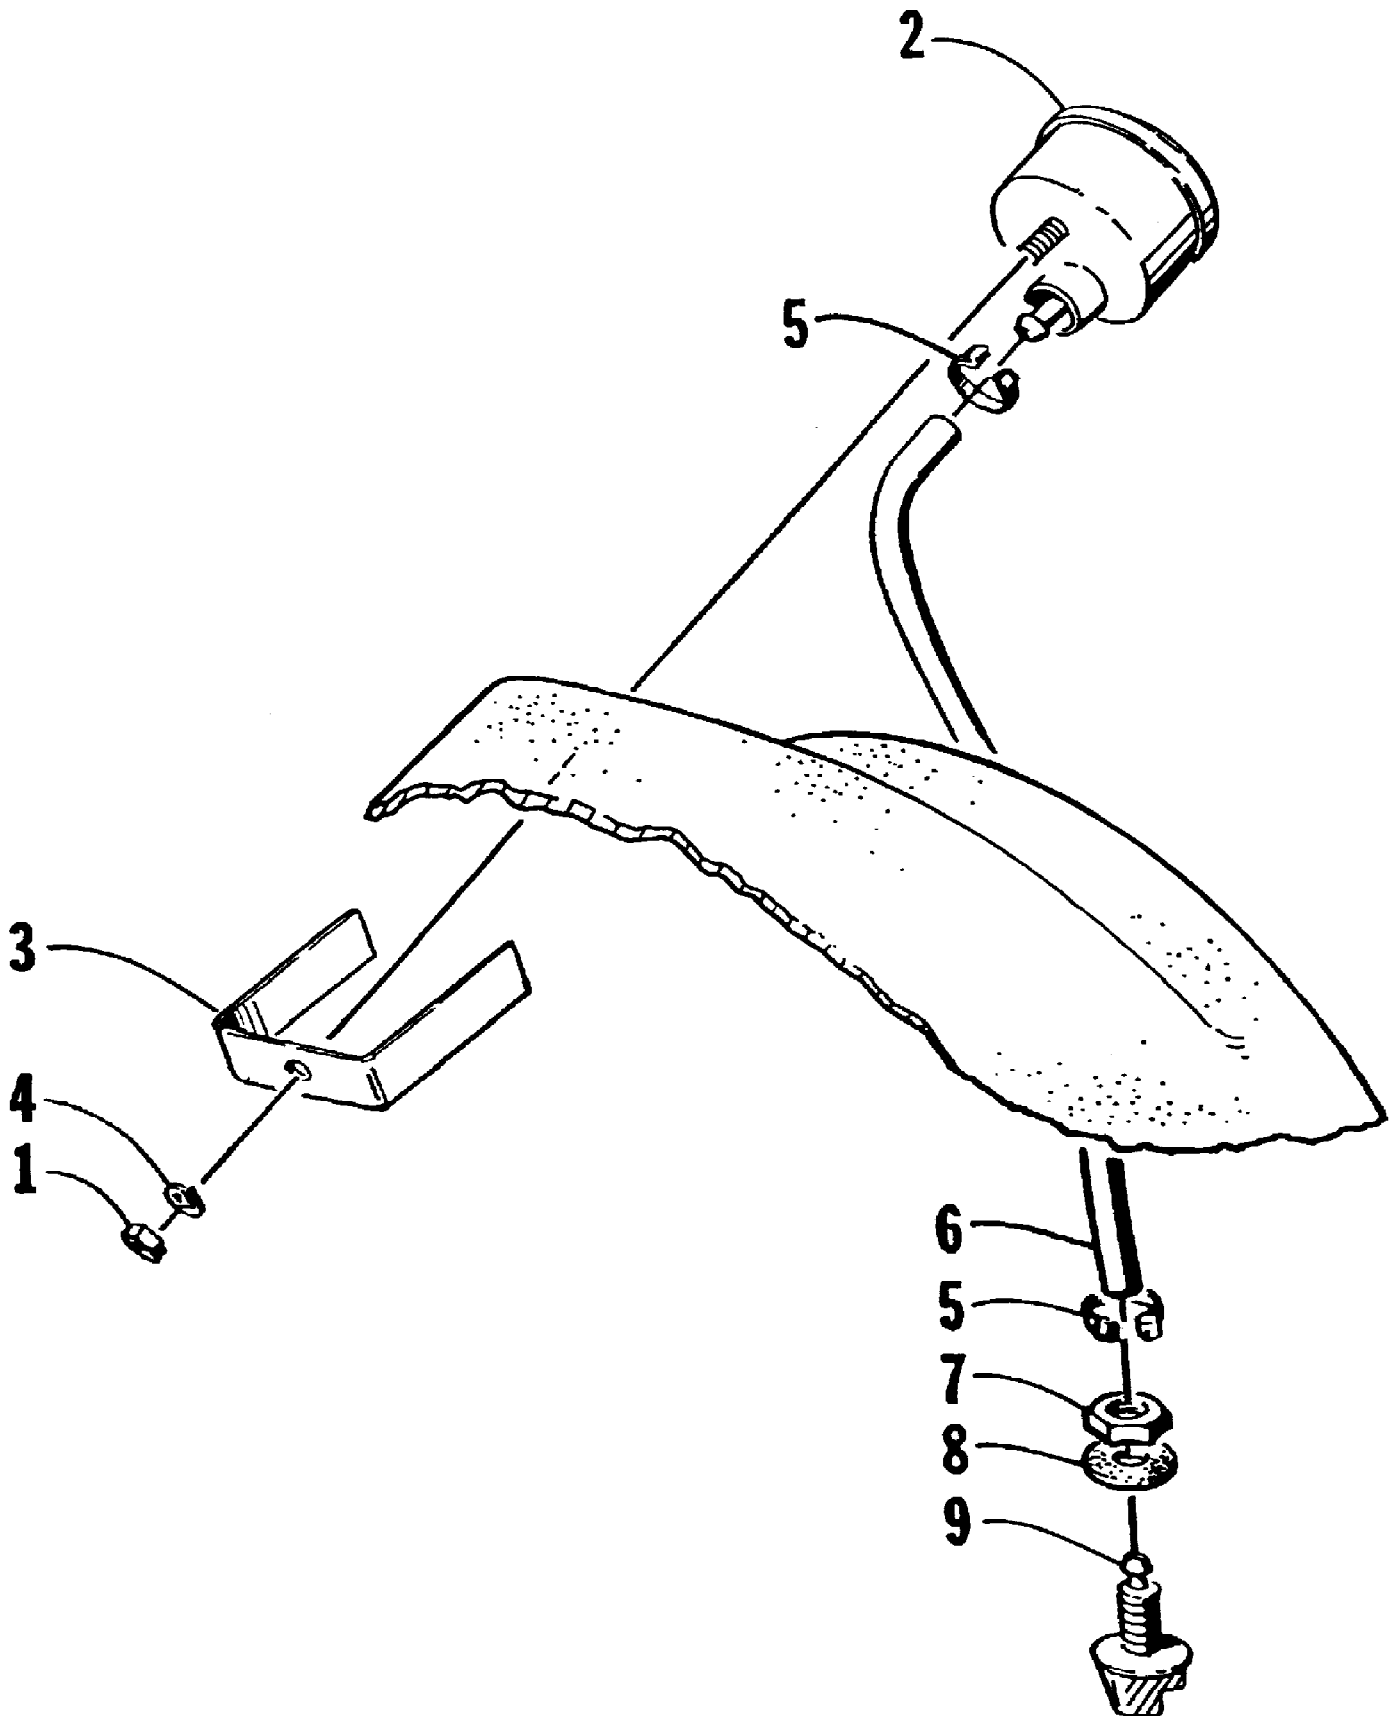

1997 MONTEGO DELUXE (97MTB-1997)
INSTRUMENT ASSEMBLY

Page 34 of 57

Ref #	Part Number	Qty	S/P/F	Description
1	0623-701	1		Nut
2	0620-188	1		Speedometer
3	0620-177	1		Backclamp, Speedometer
4	0623-702	1		Washer, Star
5	0123-811	2		Clamp
6	0673-809	0	/P	Hose
7	0673-348	1		Nut, Pitot
8	0673-349	1		Seal, Pitot
9	0673-362	1	S	Pitot