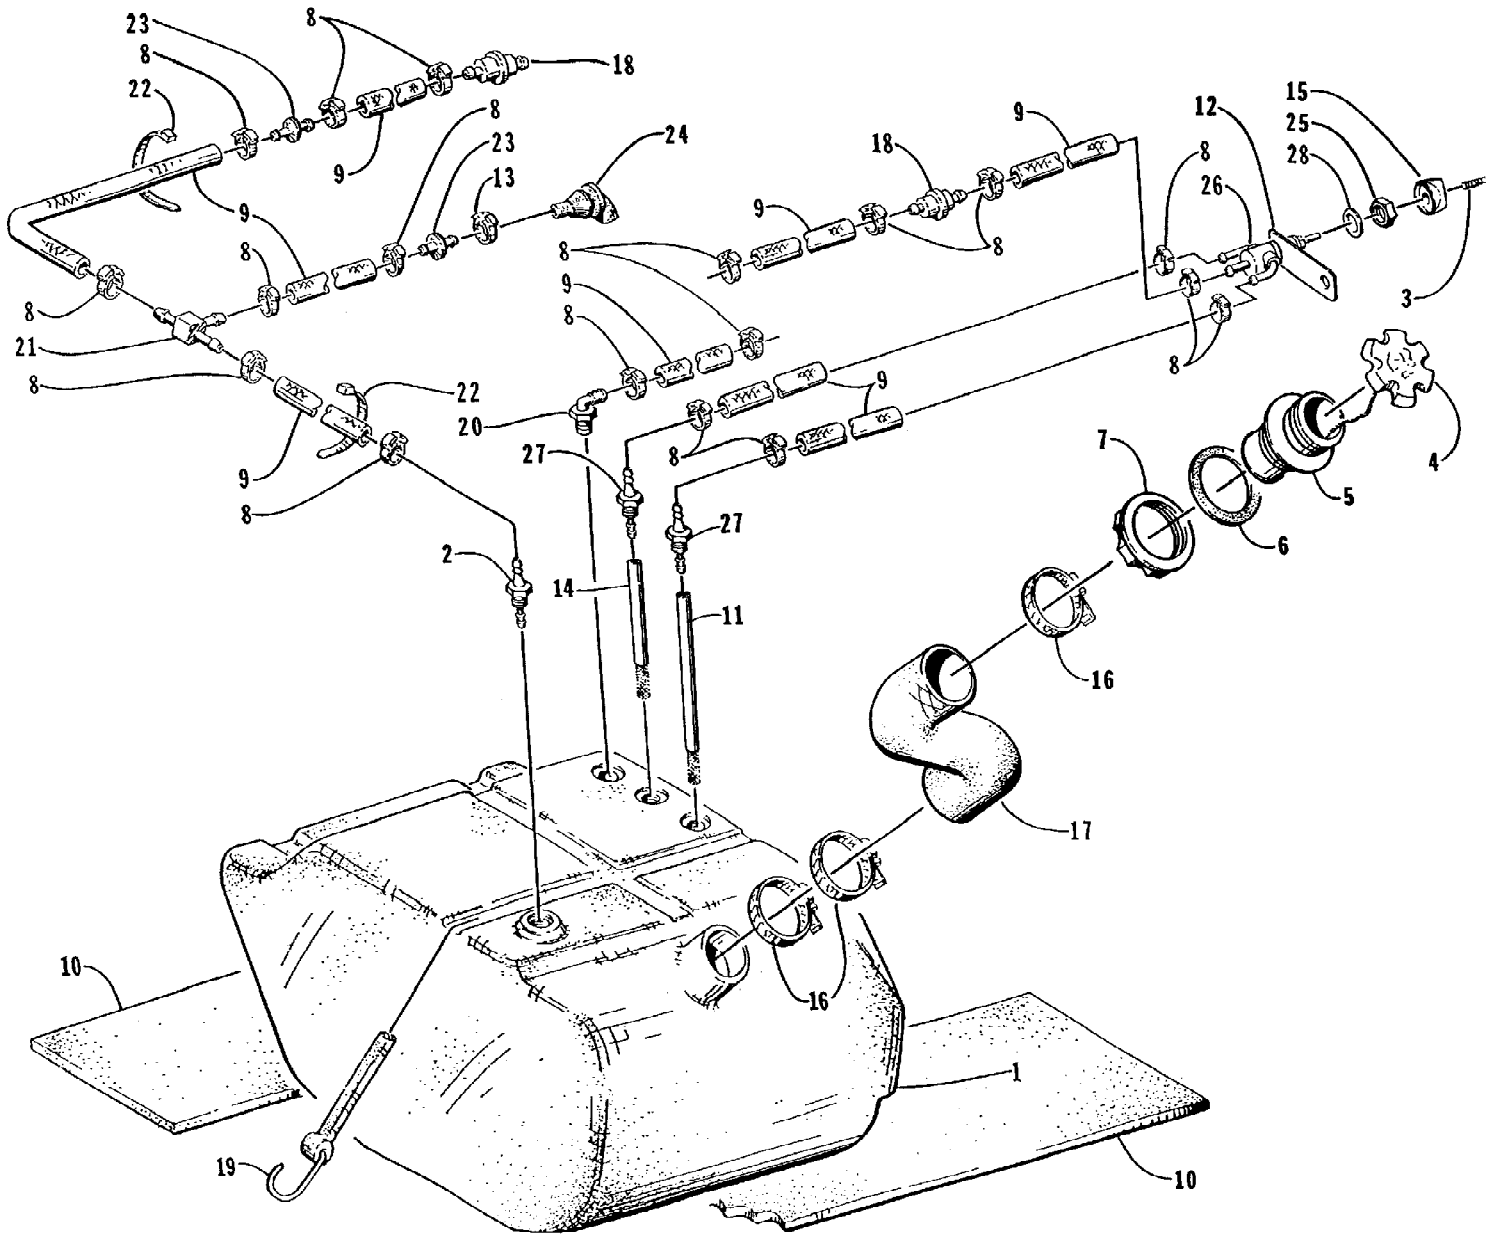

1997 MONTEGO DELUXE (97MTB-1997)
GAS TANK ASSEMBLY

1997 MONTEGO DELUXE (97MTB-1997)
GAS TANK ASSEMBLY

Page 22 of 57

Ref #	Part Number	Qty	S/P/F	Description
1	0770-175	1		Tank, Gas - Ass'y (inc.2,11,14,20,27)
2	0670-564	1		Outlet, Gas Tank
3	0624-428	1		Screw, Machine
4	0670-668	1		Cap
5	0670-713	1	S	Neck, Filler
6	0670-546	1		Seal, Filler Neck
7	0670-548	1		Nut, Filler Neck
8	0624-120	19		Clamp, Hose
9	0610-107	0		Hose - 25 ft
10	1673-344	2		Pad, Gas Tank
11	1673-130	1		Tube, Drop - Reserve
12	1673-373	2		Plate, Fuel Reserve
13	0623-063	1		Clamp
14	1673-055	1		Tube, Drop - Main
15	1673-274	1		Knob, Fuel
16	0624-037	3		Clamp, Hose
17	0710-090	1	S	Hose, Filler
18	0510-335	2	/P	Filter, Fuel
19	0773-866	2	/P	Tiedown
20	0115-607	1	S	Fitting, Elbow
21	0109-332	1		T-Connection
22	0123-788	2	/P	Tie, Cable
23	0610-059	2		Valve, Check
24	0673-755	1		Vent, Fuel
25	0623-687	1		Nut
26	0670-710	1		Valve, Fuel Reserve
27	0670-655	2		Fitting, Outlet
28	0623-693	1		Washer