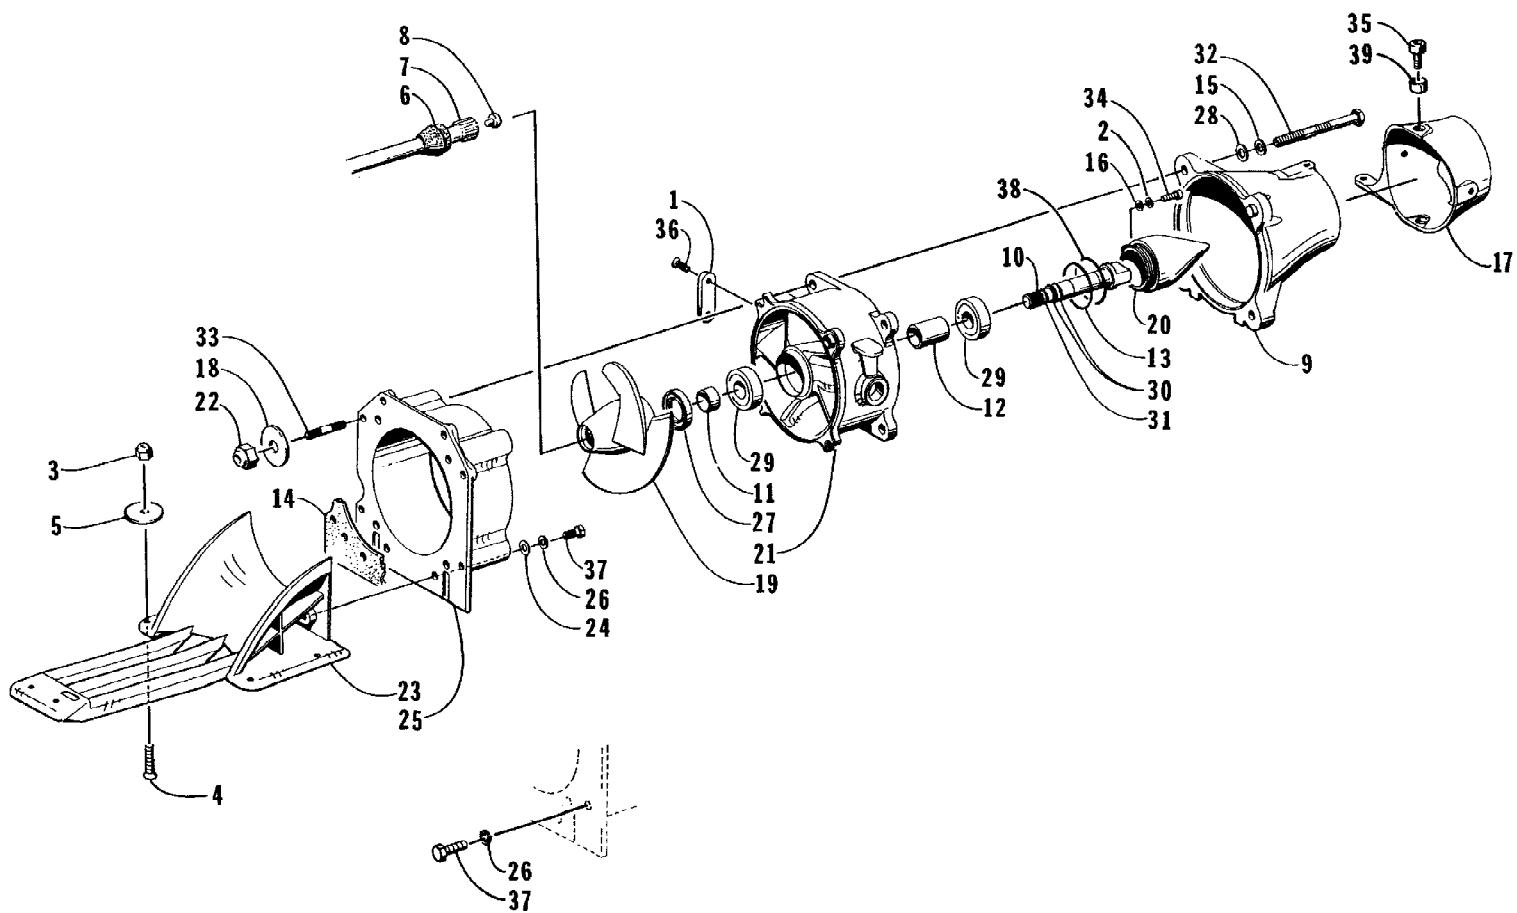

1997 MONTEGO DELUXE (97MTB-1997)
IMPELLER DRIVE ASSEMBLY

1997 MONTEGO DELUXE (97MTB-1997)
IMPELLER DRIVE ASSEMBLY

Page 32 of 57

Ref #	Part Number	Qty	S/P/F	Description
1	0624-084	1		Anode, Zinc
2	0624-036	2		Washer, Lock
3	0624-250	6		Nut, Lock
4	0624-186	6		Screw, Machine
5	0624-182	6		Washer
6	0675-187	1		Grommet, Seal
7	0675-100	1	S	Driveshaft
8	0673-618	2	/P	Bumper, Driveshaft
9	0675-133	1		Venturi
10	0675-098	1	/P	Shaft, Rear - Impeller
11	0675-085	1		Spacer, Impeller
12	0675-084	1		Spacer, Bearing
13	0675-127	1		O-Ring
14	0675-107	1		Gasket, Pump
15	0624-012	4		Washer, Lock
16	0624-022	2		Washer
17	0675-134	1		Nozzle, Steering
18	0624-125	6	/P	Washer
19	0675-036	1	/P	Impeller
20	0675-149	1	S	Endcap, Stator
21	0675-137	1		Stator
22	0624-090	5		Nut, Lock
23	0675-019	1	S	Grate, Inlet
24	0624-028	2		Washer
25	0775-064	1		Wear Ring
26	0624-027	3		Washer, Lock
27	0675-119	1	S	Seal
28	0624-008	4		Washer
29	0673-609	2		Bearing, Stator
30	0673-608	2		O-Ring
31	0673-607	1		O-Ring
32	0624-386	4		Screw, Cap
33	0624-417	5		Stud
34	0624-314	2		Screw, Cap
35	0624-174	2		Screw, Cap
36	0624-184	2		Screw, Machine
37	0624-026	3		Screw, Cap
38	0675-078	1		O-Ring
39	1673-121	2	/P	Bushing