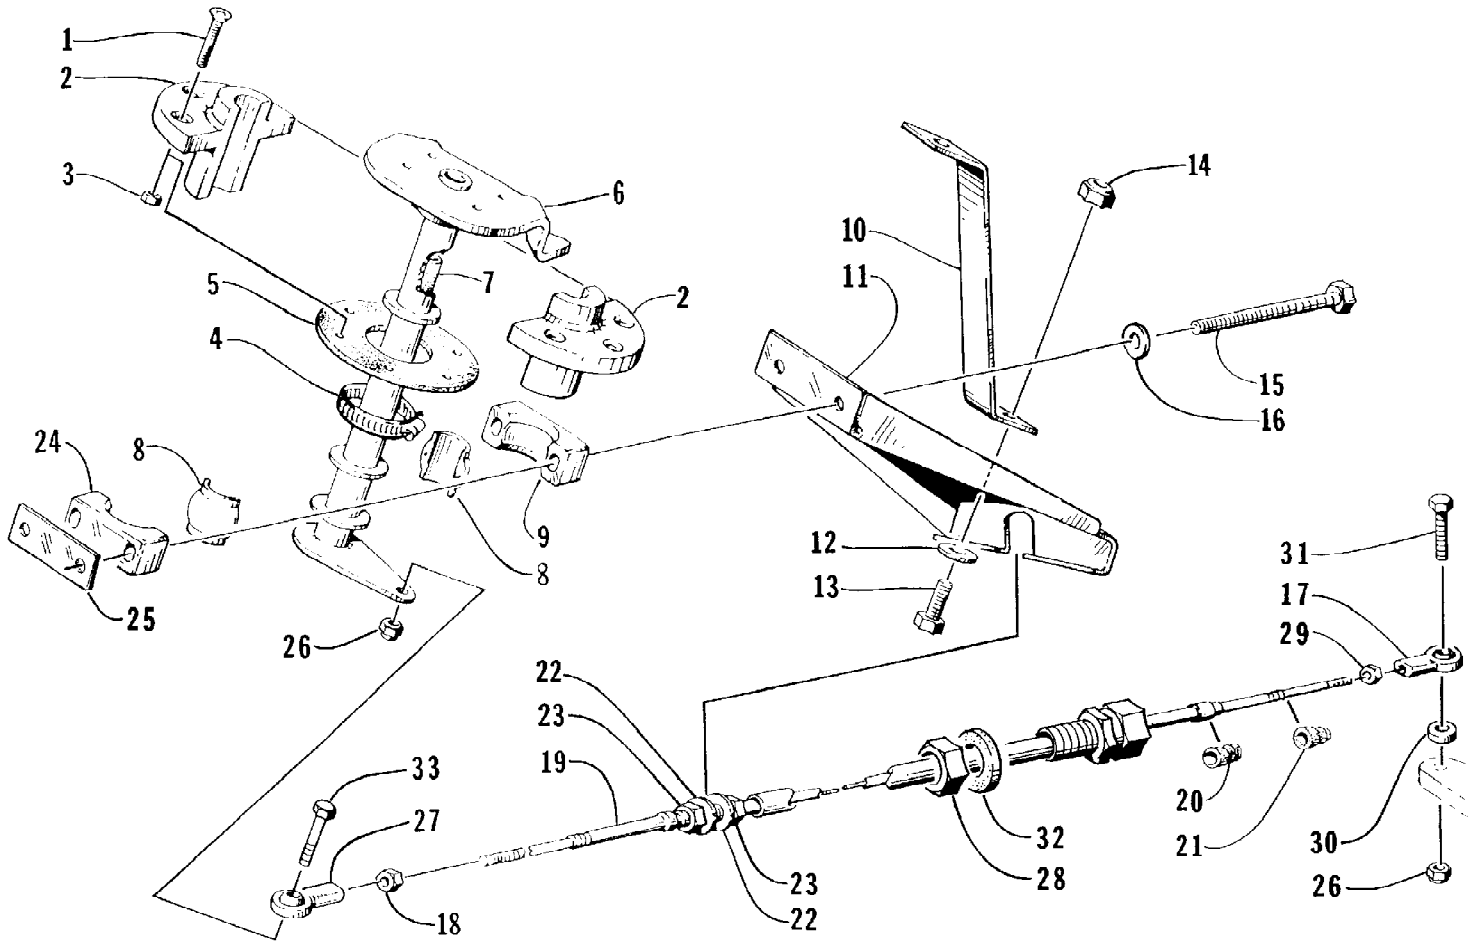

1997 MONTEGO DELUXE (97MTB-1997)
STEERING POST ASSEMBLY

1997 MONTEGO DELUXE (97MTB-1997)
STEERING POST ASSEMBLY

Page 55 of 57

Ref #	Part Number	Qty	S/P/F	Description
1	0624-186	6		Screw, Machine
2	0673-122	2		Bearing, Half - Steering Post
3	0624-250	6		Nut, Lock
4	0624-038	2		Clamp
5	0673-056	1		Seal, Bearing
6	0773-096	1	/P	Post, Steering
7	0717-052	0	/P	Foam, Neoprene Tape
8	0605-149	2		Bearing, Steering Post
9	0605-171	1		Housing, Bearing
10	0673-457	1		Bracket, Support
11	0773-629	1		Bracket, Steering Cable
12	0624-125	1	/P	Washer
13	0624-229	1		Screw, Cap
14	0624-090	1		Nut, Lock
15	0624-192	2		Screw, Cap
16	0624-125	2	/P	Washer
17	0673-932	1		End, Steering Cable
18	0624-107	1		Nut
19	0673-843	1	/P	Cable, Steering
20	0612-363	1		Seal, Rod
21	0612-364	1		Cover, Thread Cap - Steering Cable
22	0624-106	2		Washer
23	0624-105	2		Nut
24	0705-064	1	/P	Housing, Bearing
25	0673-366	1		Spacer, Bearing Housing
26	0624-089	2		Nut, Lock
27	0673-931	1		End, Steering Cable
28	0623-669	1		Nut
29	0624-279	1		Nut
30	0624-381	1		Spacer
31	0624-290	1		Screw, Cap
32	1673-193	1		Gasket, Cable - Foam
33	0624-289	1		Screw, Cap