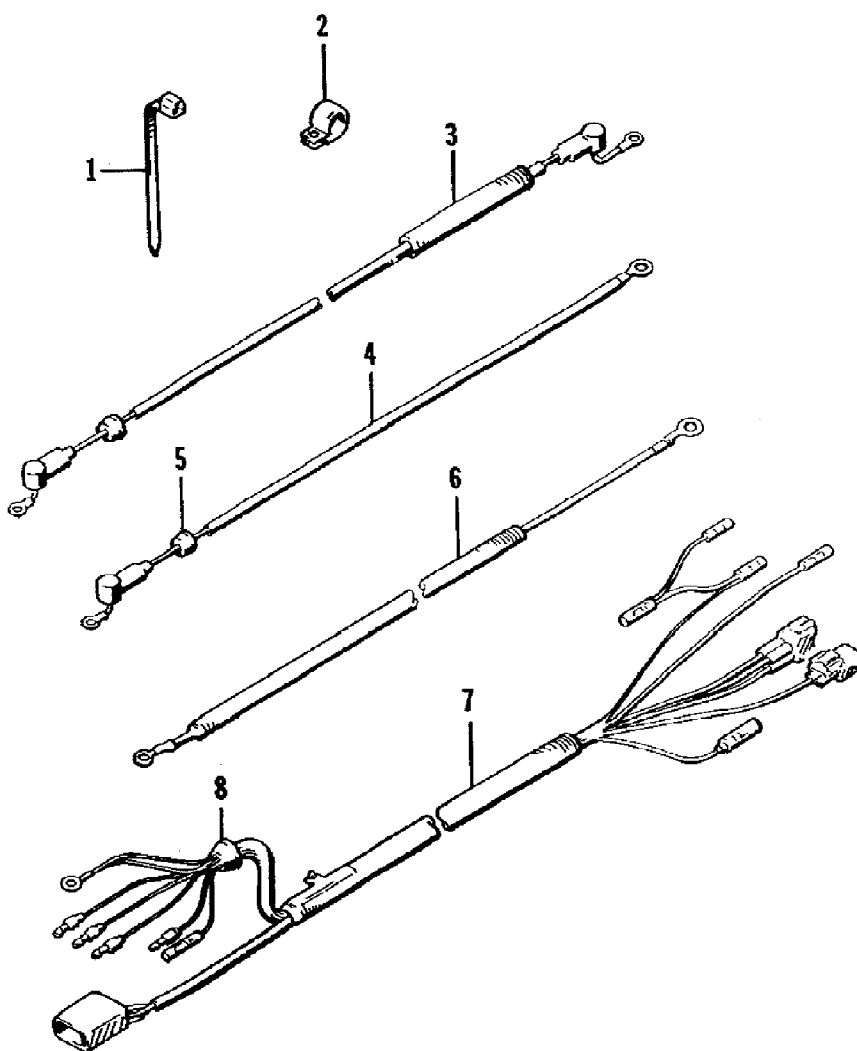

1997 MONTEGO DELUXE (97MTB-1997)
STEERING POST ASSEMBLY

1997 MONTEGO DELUXE (97MTB-1997)
STEERING POST ASSEMBLY

Page 55 of 57

Ref #	Part Number	Qty	S/P/F	Description
1	0624-186	6		Screw, Machine
2	0673-122	2		Bearing, Half - Steering Post
3	0624-250	6		Nut, Lock
4	0624-038	2		Clamp
5	0673-056	1		Seal, Bearing
6	0773-096	1	/P	Post, Steering
7	0717-052	0	/P	Foam, Neoprene Tape
8	0605-149	2		Bearing, Steering Post
9	0605-171	1		Housing, Bearing
10	0673-457	1		Bracket, Support
11	0773-629	1		Bracket, Steering Cable
12	0624-125	1	/P	Washer
13	0624-229	1		Screw, Cap
14	0624-090	1		Nut, Lock
15	0624-192	2		Screw, Cap
16	0624-125	2	/P	Washer
17	0673-932	1		End, Steering Cable
18	0624-107	1		Nut
19	0673-843	1	/P	Cable, Steering
20	0612-363	1		Seal, Rod
21	0612-364	1		Cover, Thread Cap - Steering Cable
22	0624-106	2		Washer
23	0624-105	2		Nut
24	0705-064	1	/P	Housing, Bearing
25	0673-366	1		Spacer, Bearing Housing
26	0624-089	2		Nut, Lock
27	0673-931	1		End, Steering Cable
28	0623-669	1		Nut
29	0624-279	1		Nut
30	0624-381	1		Spacer
31	0624-290	1		Screw, Cap
32	1673-193	1		Gasket, Cable - Foam
33	0624-289	1		Screw, Cap

1997 MONTEGO DELUXE (97MTB-1997)
WIRING HARNESS

1997 MONTEGO DELUXE (97MTB-1997)
WIRING HARNESS

Page 57 of 57

Ref #	Part Number	Qty	S/P/F	Description
1	3008-044	1		Tie, Cable
2	3008-357	2		Clamp
3	3008-346	1		Cable
4	3008-345	1	/P	Cable
5	3008-334	1	/P	Grommet
6	3008-154	1		Cable, Ground
7	3008-292	1		Harness, Wiring
8	3008-362	1	/P	Grommet
9	0630-089	1		Fuse Holder, Blade (inc. 10-13)
10	0623-165	1	/P	Clip, Retaining
11	0630-087	1		Cover, Fuse Holder
12	0630-056	1		Fuse, 3 AMP
13	0630-086	1		Body, Fuse Holder