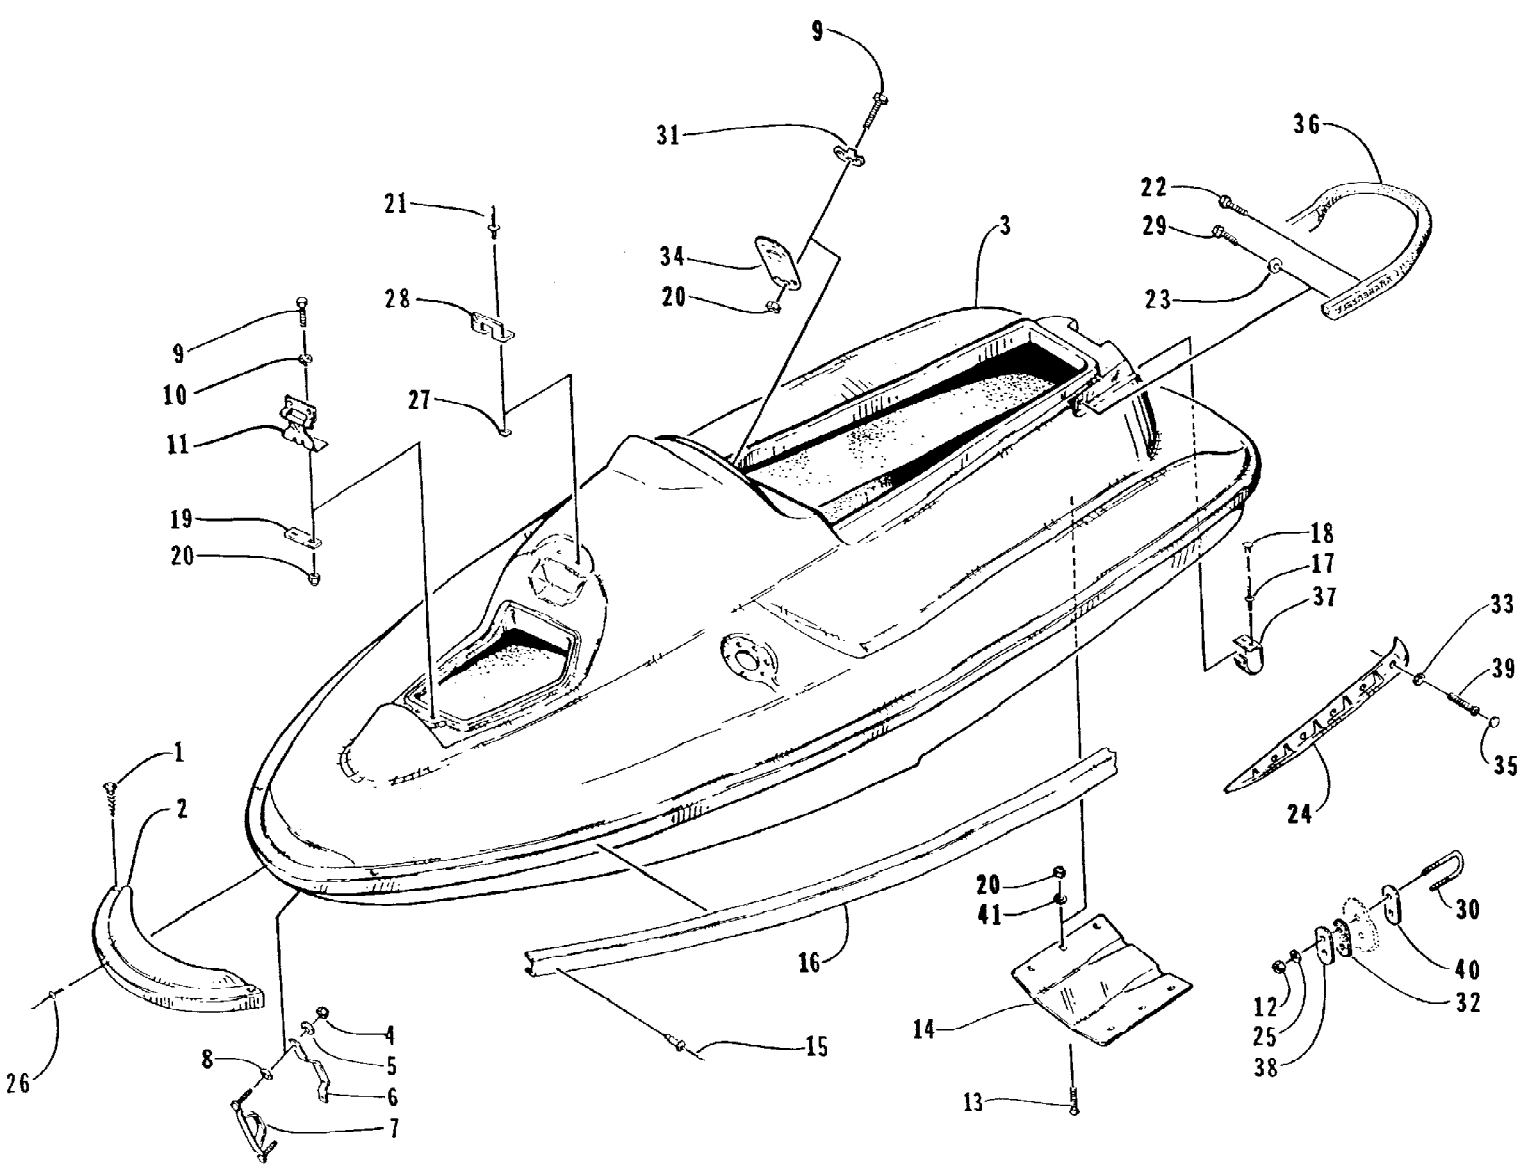

1997 MONTEGO DELUXE (97MTB-1997)
HULL AND RELATED PARTS ASSEMBLY

1997 MONTEGO DELUXE (97MTB-1997)
HULL AND RELATED PARTS ASSEMBLY

Page 28 of 57

Ref #	Part Number	Qty	S/P/F	Description
1	0623-694	2	/P	Clip, Retaining
2	1673-184	1	S	Nose, Cone
3	0773-824	1		Hull/Deck - Assembly
4	0624-089	2		Nut, Lock
5	0624-247	2		Washer
6	0673-897	1		Strap, Reinforcement
7	0773-516	1	/P	Boweye
8	0624-299	2		Washer, Sealing
9	0624-112	5	/P	Screw, Cap
10	0624-022	2		Washer
11	0673-871	1		Hinge, Hatch Assembly
12	0624-258	2		Nut, Hex
13	0624-186	6		Screw, Machine
14	0673-814	1		Plate, Ride
15	0624-068	40		Rivet
16	1673-183	1		Trim - Right
16	1673-182	1		Trim - Left
17	0623-665	2		Rivet
18	1673-181	2		Plug, Mushroom
19	0673-870	1		Plate, Hinge
20	0624-250	11		Nut, Lock
21	0624-072	2		Rivet
22	0624-226	2		Screw, Cap
23	0624-228	4		Washer
24	1673-230	1		Sponson - Right
24	1673-231	1		Sponson - Left
25	0624-159	2		Washer
26	0623-655	2		Rivet
27	0624-004	2		Washer
28	0673-866	1	/P	Strike
29	0624-257	2		Screw, Cap
30	0624-394	1	/P	U-Bolt
31	1673-326	1		Stop, Steering
32	1673-083	1		Gasket, Eyehook
33	0124-065	8		Washer, Snap Cap
34	1673-313	1		Plate, Backing
35	1673-278	8	S	Cover, Snap Cap
36	1673-185	1		Handle, Grab
37	1673-180	1		Cover, Rub Rail
38	0673-656	1		Plate, Back-Up - Eyehook
39	0624-271	8		Screw, Cap
40	0673-657	1		Plate, Backing - Eyehook
41	0624-182	6		Washer