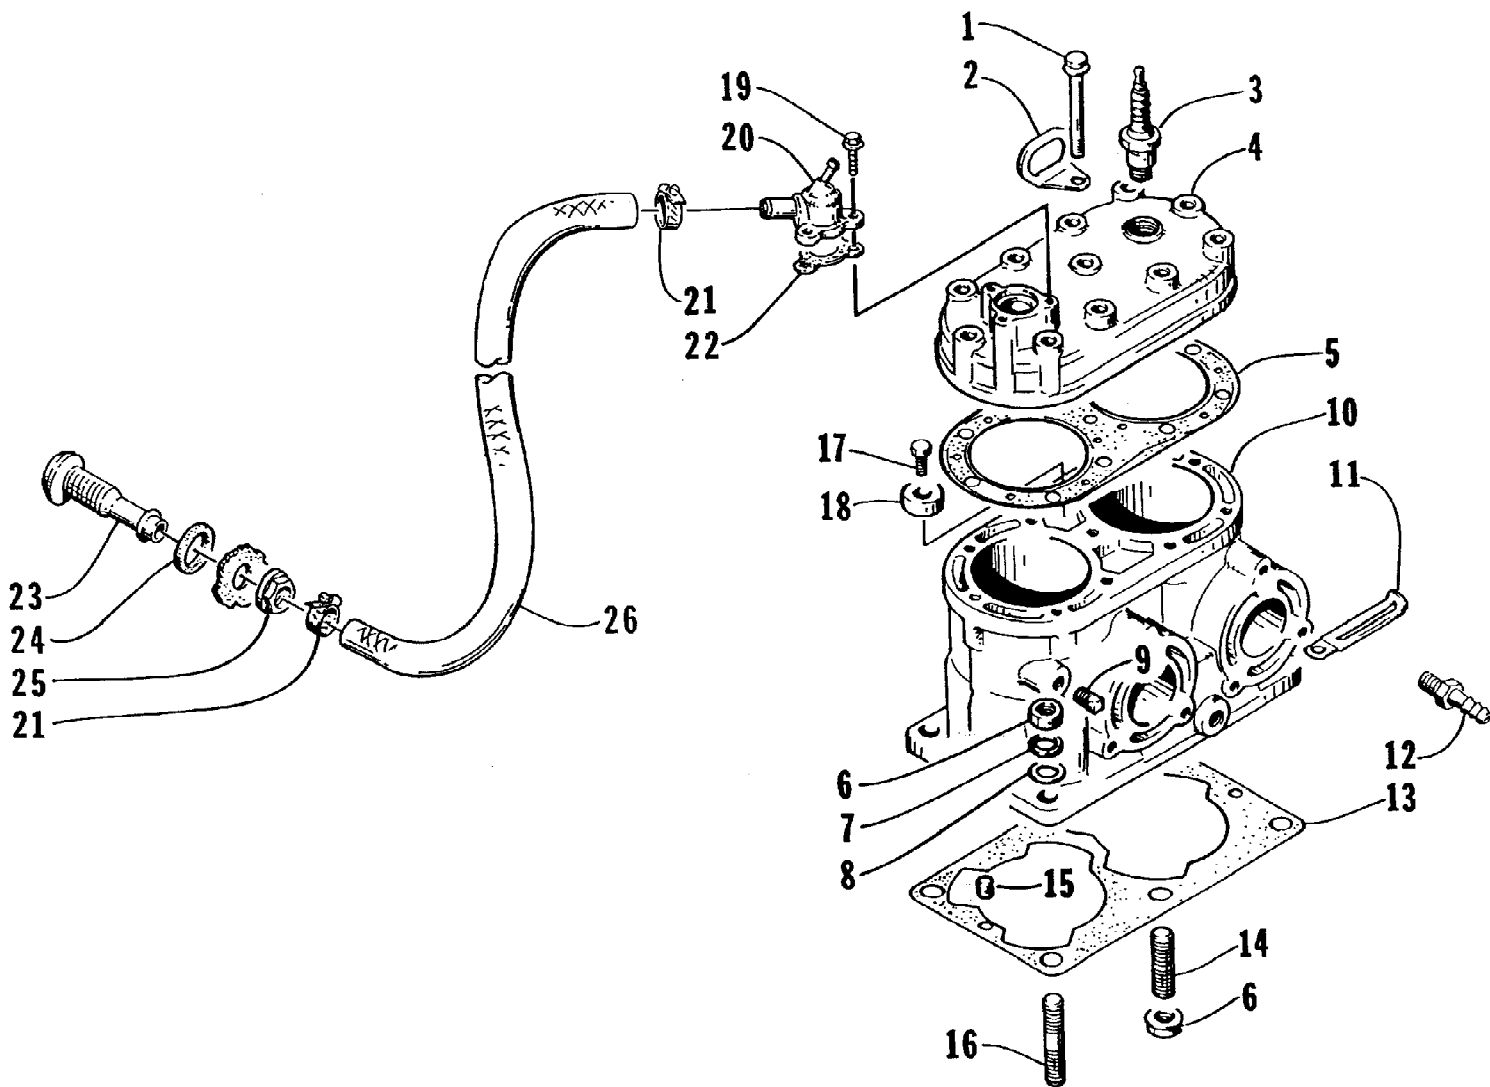

1997 MONTEGO DELUXE (97MTB-1997)
CRANKCASE

1997 MONTEGO DELUXE (97MTB-1997)
CRANKCASE

Page 8 of 57

Ref #	Part Number	Qty	S/P/F	Description
1	3008-382	1		Crankcase Assembly (inc. 2-5)
2	3008-210	4	/P	Screw, Cap
3	3008-211	2	S	Screw, Cap
4	3008-212	8	/P	Screw, Cap
5	3008-199	2	/P	Pin
6	3008-100	1		Bladder, Magneto Case
7	3008-105	2		Bushing, Pinion Shaft
8	3008-038	1		Clamp
9	3008-200	1	/P	Hose, Vacuum
10	3008-039	2		Clamp, Hose

1997 MONTEGO DELUXE (97MTB-1997)
CRANKSHAFT

1997 MONTEGO DELUXE (97MTB-1997)
CRANKSHAFT

Page 10 of 57

Ref #	Part Number	Qty	S/P/F	Description
1	3008-383	2	/P	Piston, Standard
1	3008-181	2		Piston, Optional (+ 0.010 in.)
1	3008-182	2		Piston, Optional (+ 0.020 in.)
2	3008-396	2	/P	Ring Set, Standard
2	3008-183	2		Ring Set, Optional (+ 0.010 in.)
2	3008-184	2		Ring Set, Optional (+ 0.020 in.)
3	3003-338	2	S	Pin
4	3003-433	2	/P	Bearing
5	3003-439	4	/P	Snap Ring
6	3008-063	1	S	Crankshaft Assembly (inc. 7-20)
7	3008-062	2		Connecting Rod
8	3008-064	1	S	Crank Pin
9	3008-065	1		Crankshaft, Right
10	3008-066	1		Crankshaft, Center
11	3008-067	1		Wheel
12	3008-068	1		Crankshaft, Left
13	3008-069	1		Balancer
14	3008-070	1		Race, Center
15	3003-817	1	/P	Ring, Center
16	3008-019	1		Washer
17	3008-027	1		Bearing
18	3008-298	3	/P	Bearing
19	3008-029	2		Bearing
20	3004-372	3	S	Screw, Machine
21	3008-072	1		Spacer, Crankshaft
22	3008-031	1		Seal, Oil - Right
23	3008-032	1		Seal, Oil - Left
24	3008-033	1		Seal, Oil - Center
25	3003-216	1		C-Ring