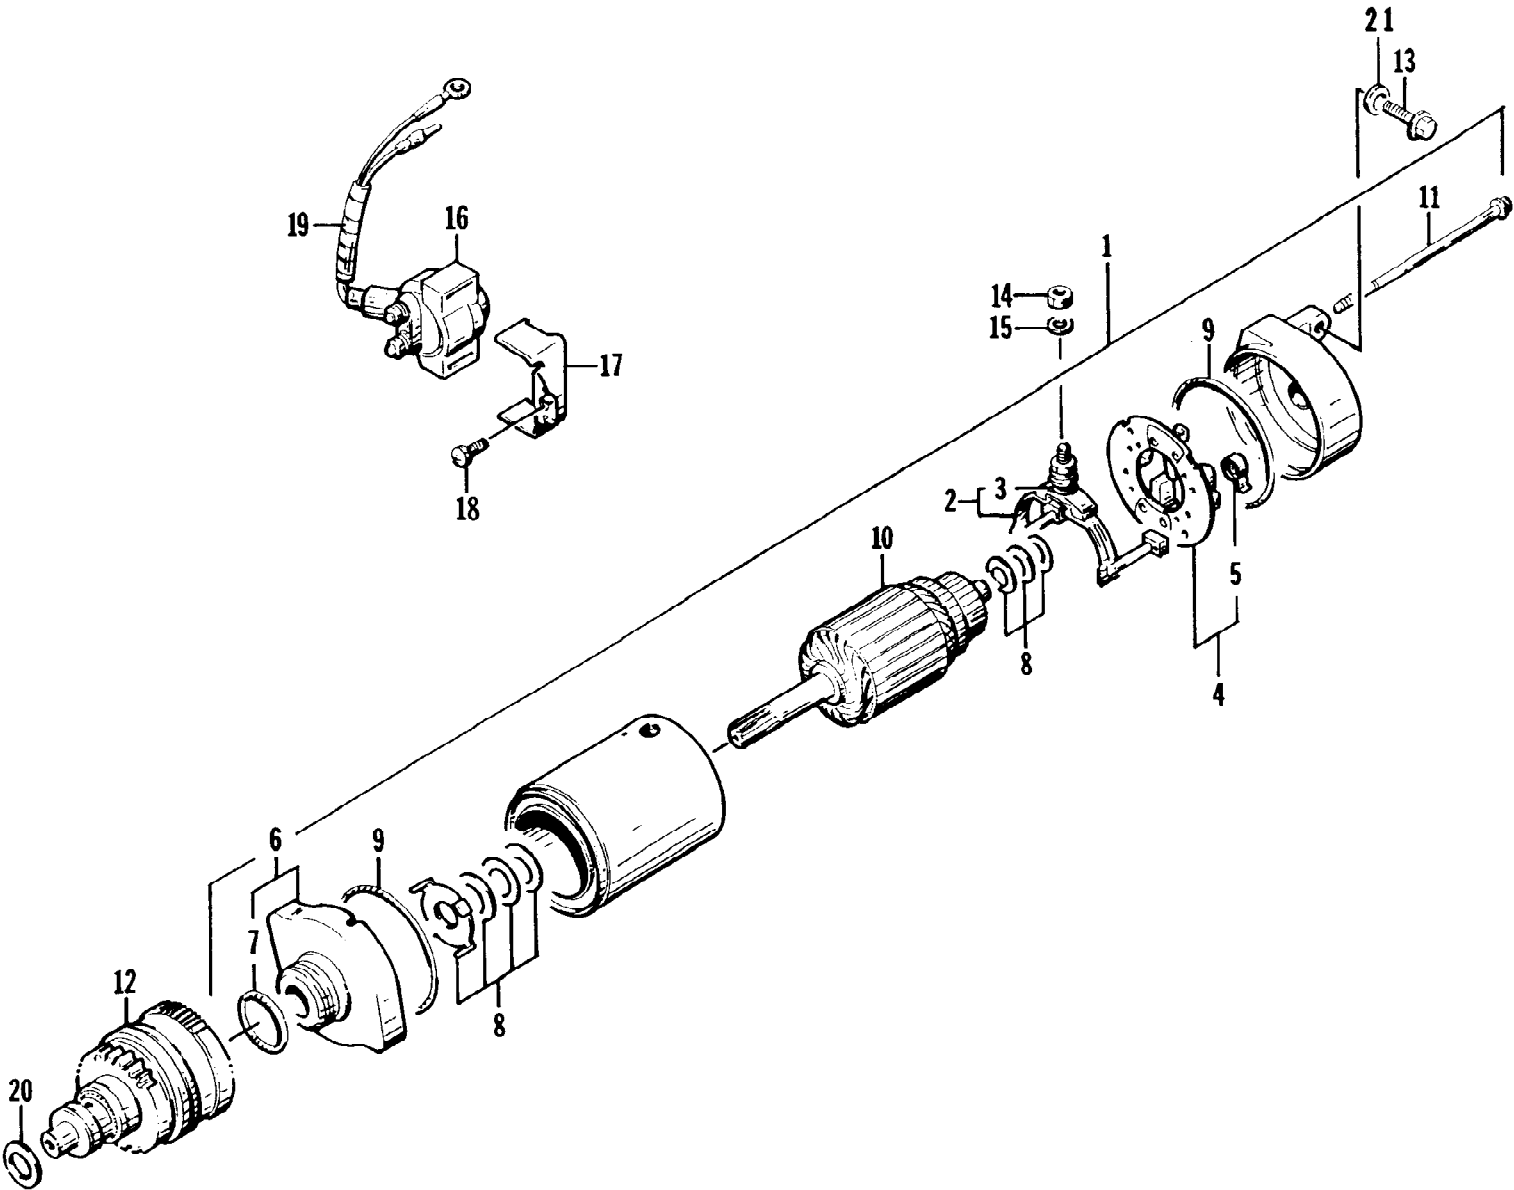

1997 MONTEGO DELUXE (97MTB-1997)
STARTER MOTOR

1997 MONTEGO DELUXE (97MTB-1997)
STARTER MOTOR

Page 53 of 57

Ref #	Part Number	Qty	S/P/F	Description
1	3008-327	1	S	Starter Motor Assembly (inc. 2-11)
2	3008-094	1	/P	Terminal Set, Brush (inc. 3)
3	3008-164	1		O-Ring
4	3008-095	1	/P	Holder Set, Brush (inc. 5)
5	3008-096	4		Spring, Brush
6	3008-328	1	/P	Front Bracket Assembly (inc. 7)
7	3008-098	1	S	O-Ring
8	3008-099	2		Washer Set
9	3008-101	2	S	O-Ring
10	3008-103	1		Armature
11	3008-102	2		Screw, Cap
12	3008-104	1	S	Pinion Assembly
13	3008-400	2		Screw, Cap
14	3008-014	1		Nut
15	3008-020	1		Washer
16	3008-165	1	/P	Relay
17	3008-140	1		Bracket
18	3008-313	2		Screw, Cap
19	3008-135	1	S	Tube
20	3008-193	1	S	Washer
21	3008-401	2	S	Washer