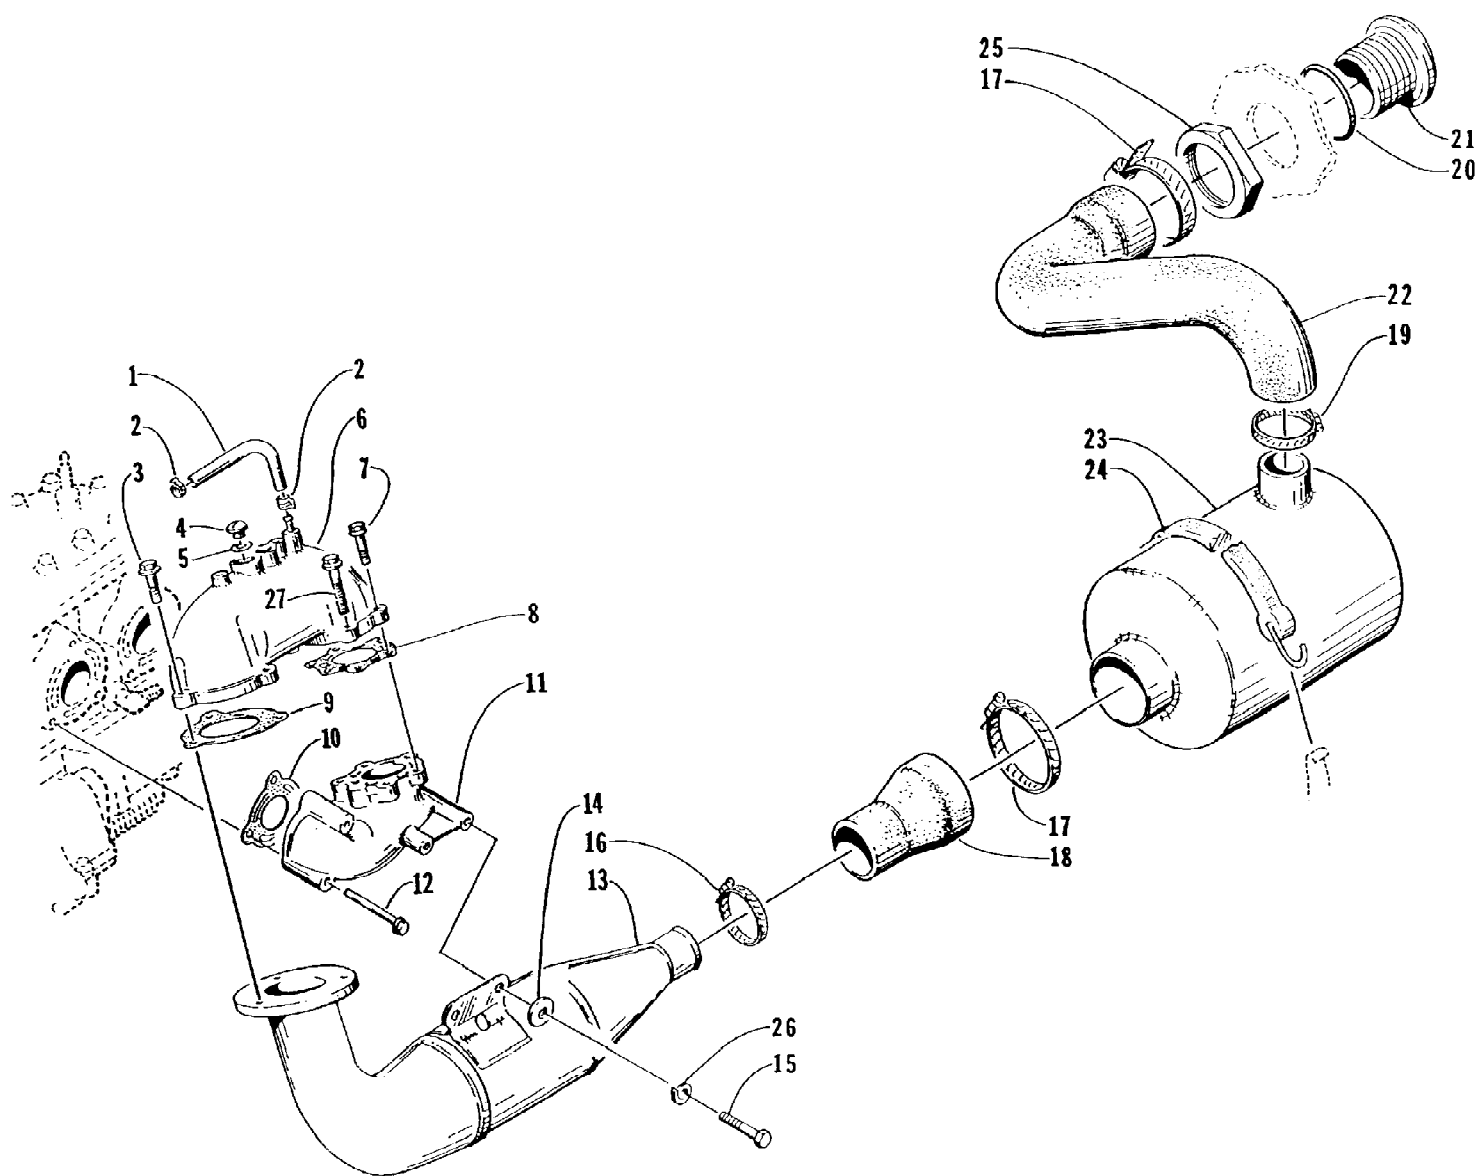

1997 MONTEGO DELUXE (97MTB-1997)
EXHAUST ASSEMBLY

1997 MONTEGO DELUXE (97MTB-1997)
EXHAUST ASSEMBLY

Page 20 of 57

Ref #	Part Number	Qty	S/P/F	Description
1	3008-355	1	/P	Hose, By-Pass
2	3008-039	2		Clamp
3	3008-215	3	/P	Screw, Cap
4	3008-025	1		Plug
5	3008-022	1		Gasket
6	3008-398	1		Pipe, Exhaust
7	3008-371	3		Screw, Cap
8	3008-385	1	/P	Gasket, Exhaust Pipe
9	3008-386	1	/P	Gasket, Exhaust Joint
10	3008-384	2	/P	Gasket, Exhaust Manifold
11	3008-204	1	/P	Manifold, Exhaust
12	3008-373	6	/P	Screw, Cap
13	0712-217	1		Expansion Chamber
14	3008-189	2		Washer
15	3008-188	2		Screw, Cap
16	0624-390	1		Clamp, Hose
17	0624-169	2		Clamp, Hose
18	0610-282	1		Hose, Exhaust - In
19	0624-037	1		Clamp, Hose
20	0612-676	1		Gasket, Exhaust - Foam
21	0612-575	1	S	Outlet, Exhaust
22	0610-283	1		Hose, Exhaust - Out
23	0712-218	1		Muffler
24	0773-805	1		Tiedown
25	0612-576	1		Nut, Exhaust Outlet
26	3008-021	2		Washer, Lock
27	3008-372	2		Screw, Cap