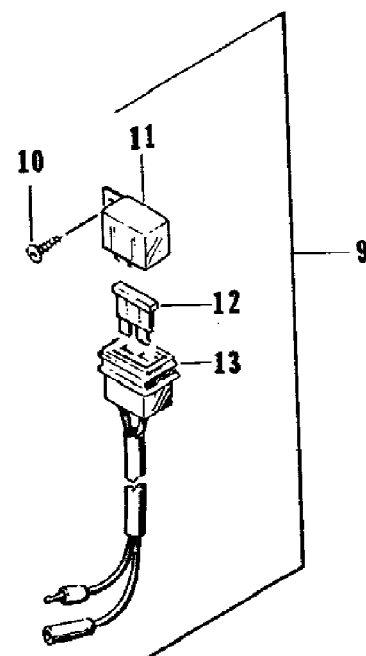

1997 MONTEGO DELUXE (97MTB-1997)
WIRING HARNESS

1997 MONTEGO DELUXE (97MTB-1997)
WIRING HARNESS

Page 57 of 57

Ref #	Part Number	Qty	S/P/F	Description
1	3008-044	1		Tie, Cable
2	3008-357	2		Clamp
3	3008-346	1		Cable
4	3008-345	1	/P	Cable
5	3008-334	1	/P	Grommet
6	3008-154	1		Cable, Ground
7	3008-292	1		Harness, Wiring
8	3008-362	1	/P	Grommet
9	0630-089	1		Fuse Holder, Blade (inc. 10-13)
10	0623-165	1	/P	Clip, Retaining
11	0630-087	1		Cover, Fuse Holder
12	0630-056	1		Fuse, 3 AMP
13	0630-086	1		Body, Fuse Holder