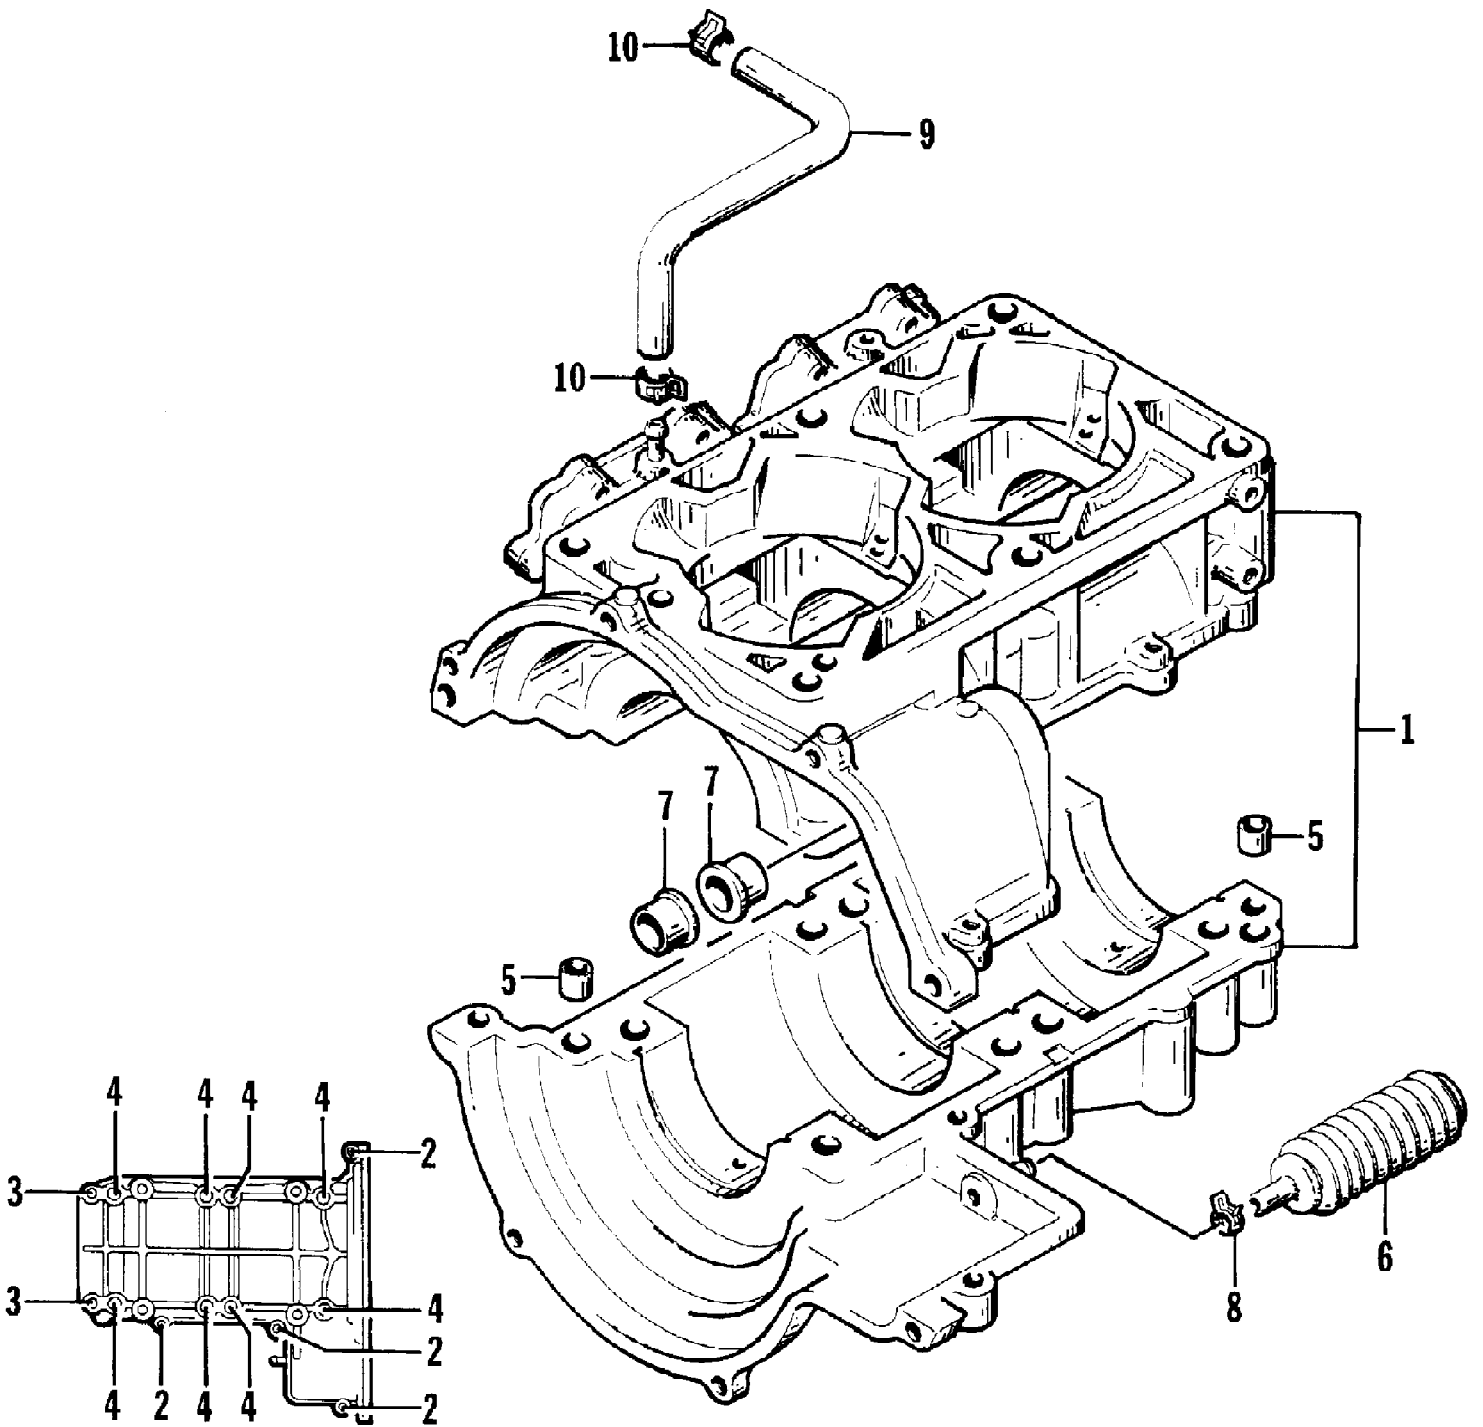

1997 MONTEGO DELUXE (97MTB-1997)
CRANKCASE

1997 MONTEGO DELUXE (97MTB-1997)
CRANKCASE

Page 8 of 57

Ref #	Part Number	Qty	S/P/F	Description
1	3008-382	1		Crankcase Assembly (inc. 2-5)
2	3008-210	4	/P	Screw, Cap
3	3008-211	2	S	Screw, Cap
4	3008-212	8	/P	Screw, Cap
5	3008-199	2	/P	Pin
6	3008-100	1		Bladder, Magneto Case
7	3008-105	2		Bushing, Pinion Shaft
8	3008-038	1		Clamp
9	3008-200	1	/P	Hose, Vacuum
10	3008-039	2		Clamp, Hose