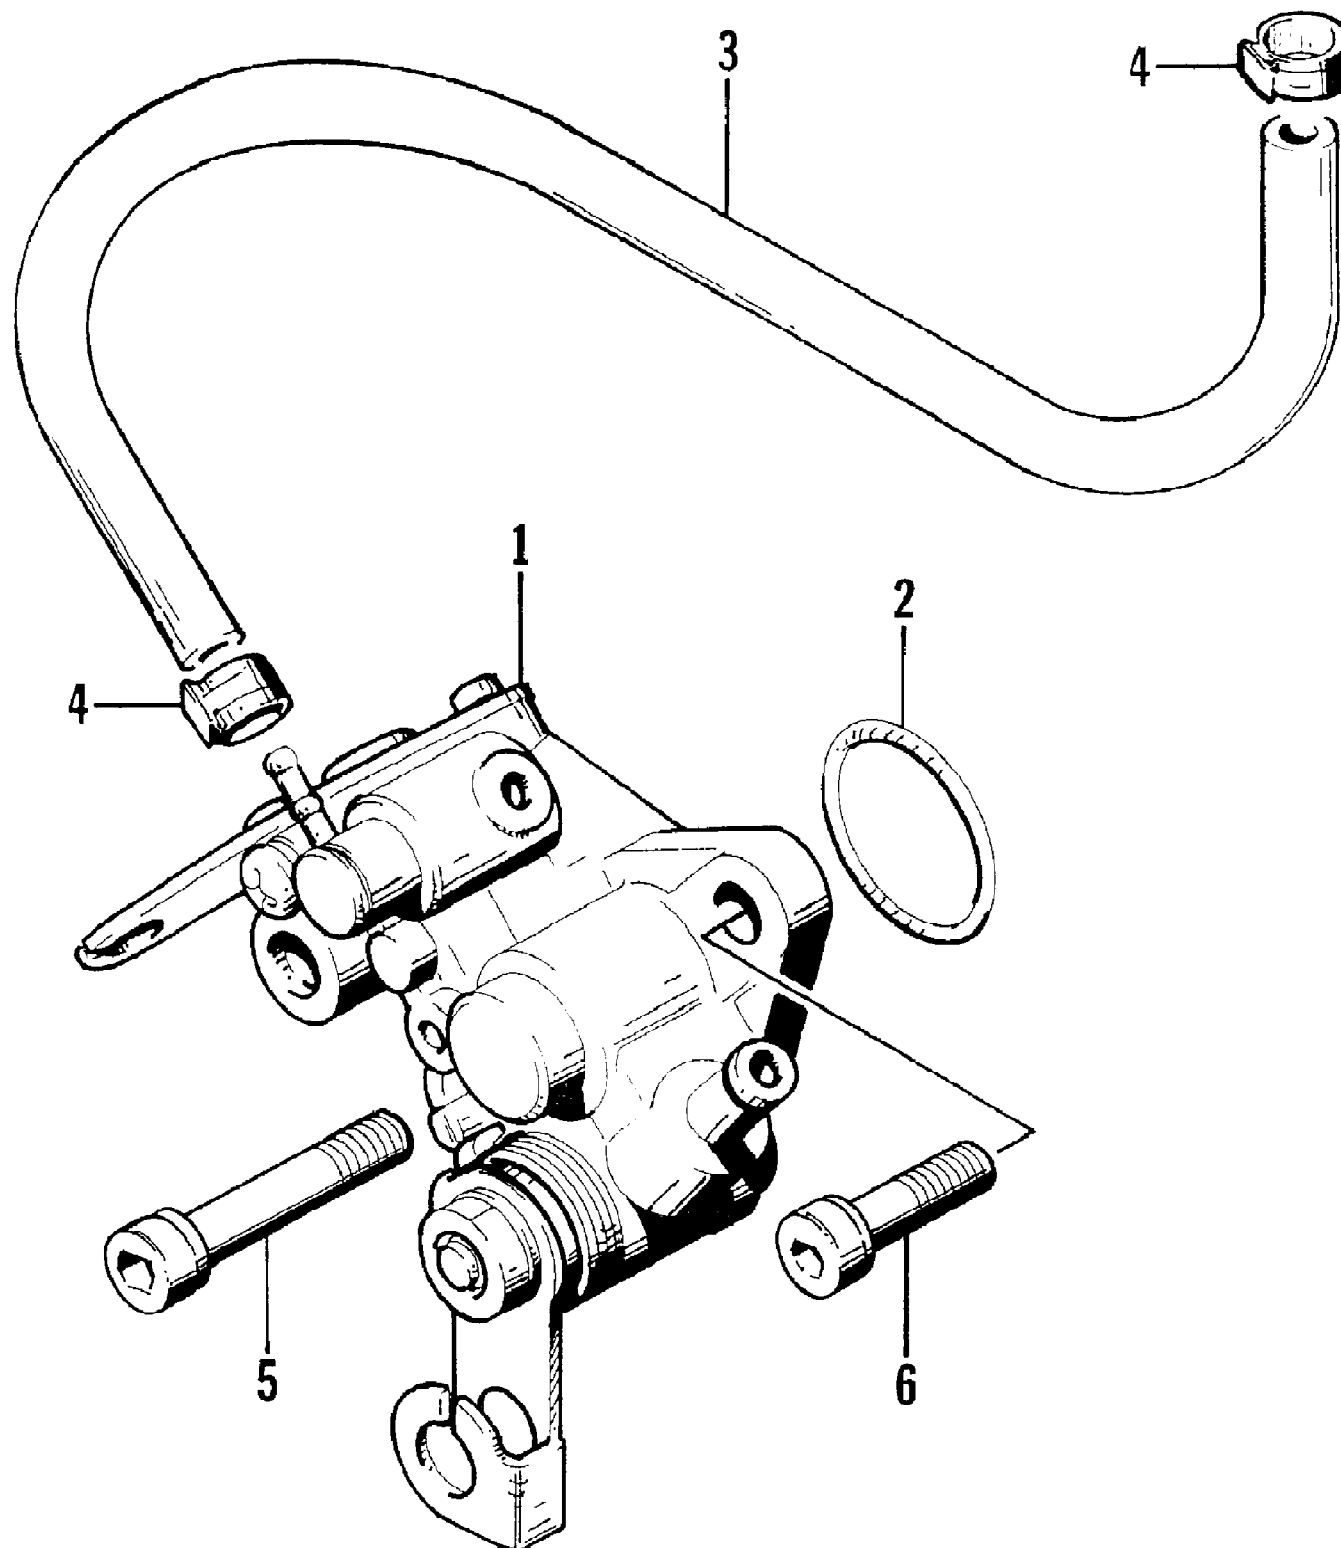

1997 MONTEGO DELUXE (97MTB-1997)
OIL PUMP

Page 42 of 57

Ref #	Part Number	Qty	S/P/F	Description
1	3008-451	1	S	Oil Pump Assembly
2	3008-030	1		O-Ring
3	3008-035	1	/P	Hose
4	0624-291	2		Clamp
5	3008-242	1		Screw, Cap
6	3008-243	1		Screw, Cap