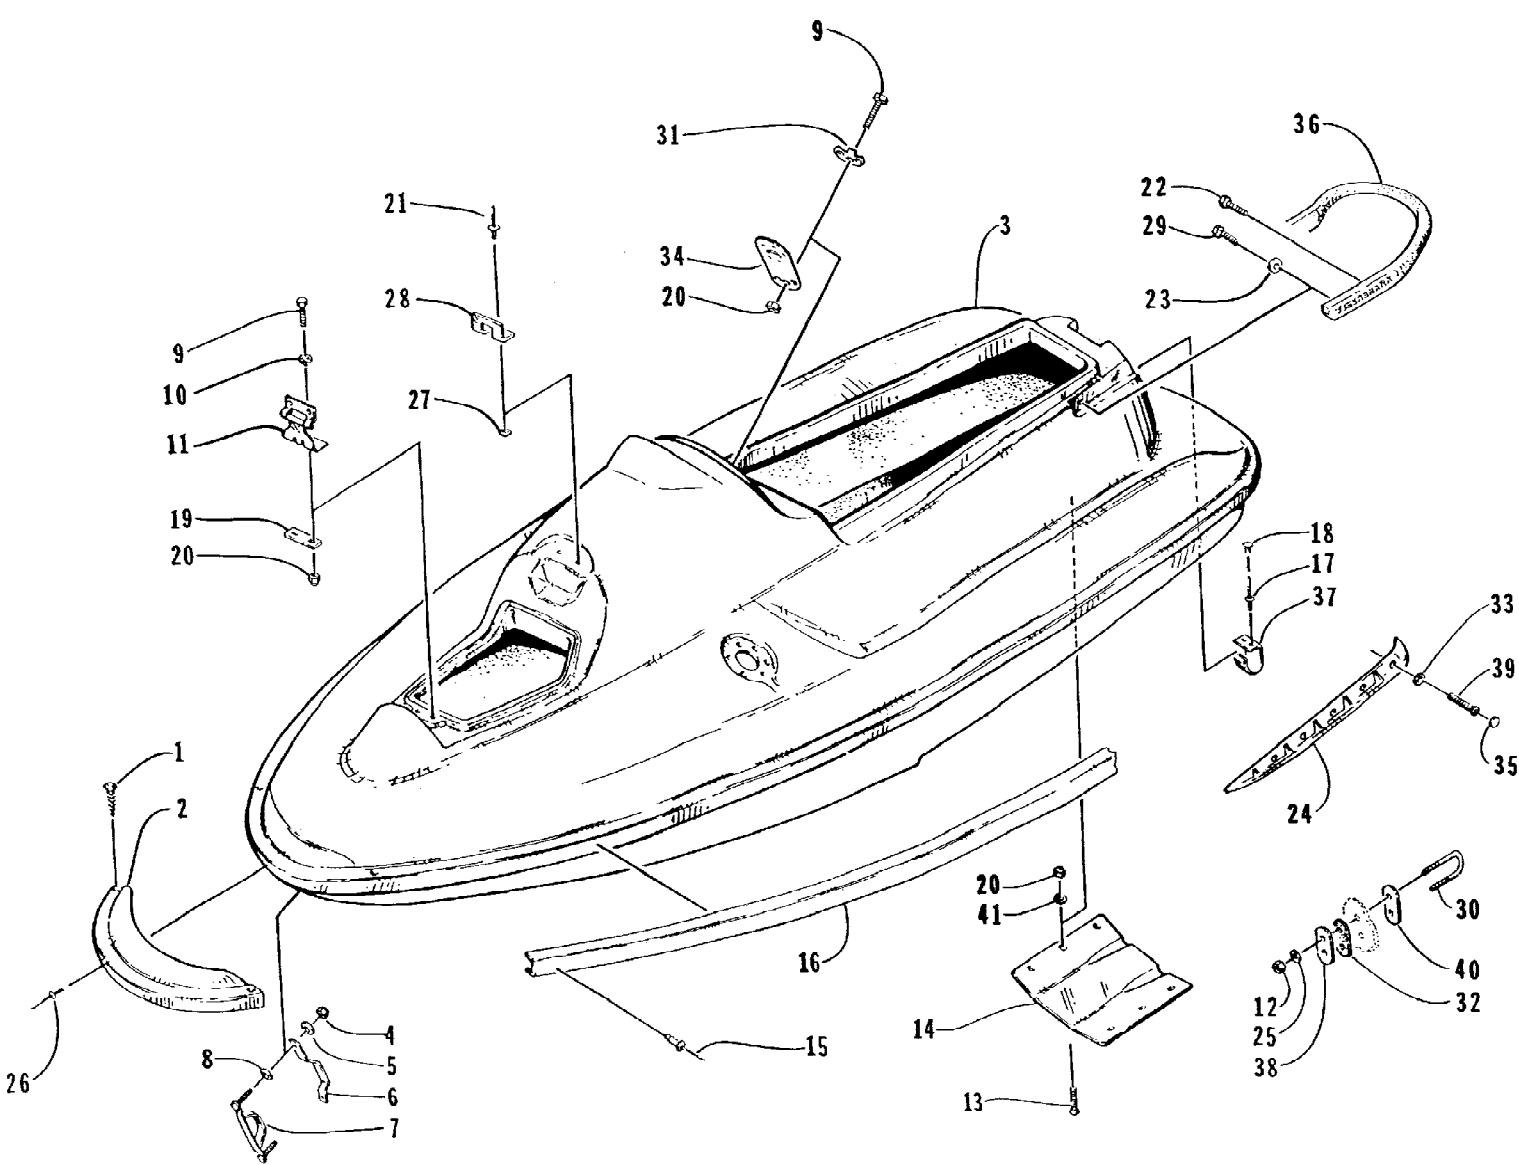

1997 MONTEGO (97MTA-1997)
HULL AND RELATED PARTS ASSEMBLY

1997 MONTEGO (97MTA-1997)
HULL AND RELATED PARTS ASSEMBLY

Ref #	Part Number	Qty	S/P/F	Description
1	0623-694	2	/P	Clip, Retaining
2	1673-184	1	S	Nose, Cone
3	0773-823	1		Hull/Deck - Assembly
4	0624-089	2		Nut, Lock
5	0624-247	2		Washer
6	0673-897	1		Strap, Reinforcement
7	0773-516	1	/P	Boweye
8	0624-299	2		Washer, Sealing
9	0624-112	5	/P	Screw, Cap
10	0624-022	2		Washer
11	0673-871	1		Hinge, Hatch Assembly
12	0624-258	2		Nut, Hex
13	0624-186	6		Screw, Machine
14	0673-814	1		Plate, Ride
15	0624-068	40		Rivet
16	1673-183	1		Trim - Right
16	1673-182	1		Trim - Left
17	0623-665	2		Rivet
18	1673-181	2		Plug, Mushroom
19	0673-870	1		Plate, Hinge
20	0624-250	11		Nut, Lock
21	0624-072	2		Rivet
22	0624-226	2		Screw, Cap
23	0624-228	4		Washer
24	1673-230	1		Sponson - Right
24	1673-231	1		Sponson - Left
25	0624-159	2		Washer
26	0623-655	2		Rivet
27	0624-004	2		Washer
28	0673-866	1	/P	Strike
29	0624-257	2		Screw, Cap
30	0624-394	1	/P	U-Bolt
31	1673-326	1		Stop, Steering
32	1673-083	1		Gasket, Eyehook
33	0124-065	8		Washer, Snap Cap
34	1673-313	1		Plate, Backing
35	1673-278	8	S	Cover, Snap Cap
36	1673-185	1		Handle, Grab
37	1673-180	1		Cover, Rub Rail
38	0673-656	1		Plate, Back-Up - Eyehook
39	0624-271	8		Screw, Cap
40	0673-657	1		Plate, Backing - Eyehook
41	0624-182	6		Washer