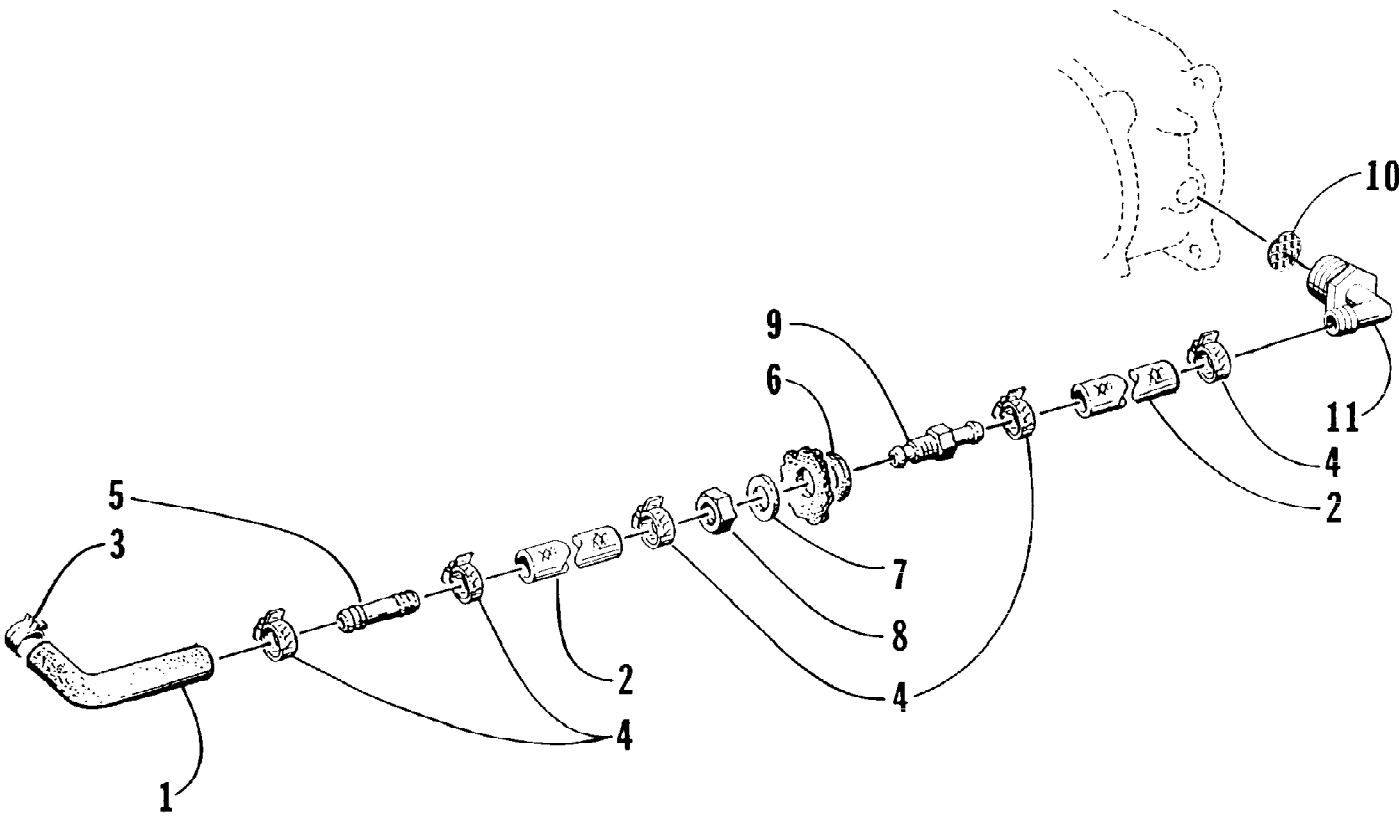

1997 MONTEGO (97MTA-1997)
COOLING INTAKE LINE

1997 MONTEGO (97MTA-1997)
COOLING INTAKE LINE

Page 6 of 57

Ref #	Part Number	Qty	S/P/F	Description
1	0610-206	1	/P	Hose, Formed
2	0610-106	0	/P	Hose, Water
3	3008-455	1		Clamp
4	0624-016	5		Clamp
5	0673-564	1		Coupler
6	1673-192	1		Gasket
7	0624-222	1		Washer
8	0624-117	1		Nut
9	0673-981	1		Fitting, Hull
10	0675-042	1		Screen
11	0673-850	1		Fitting, Elbow