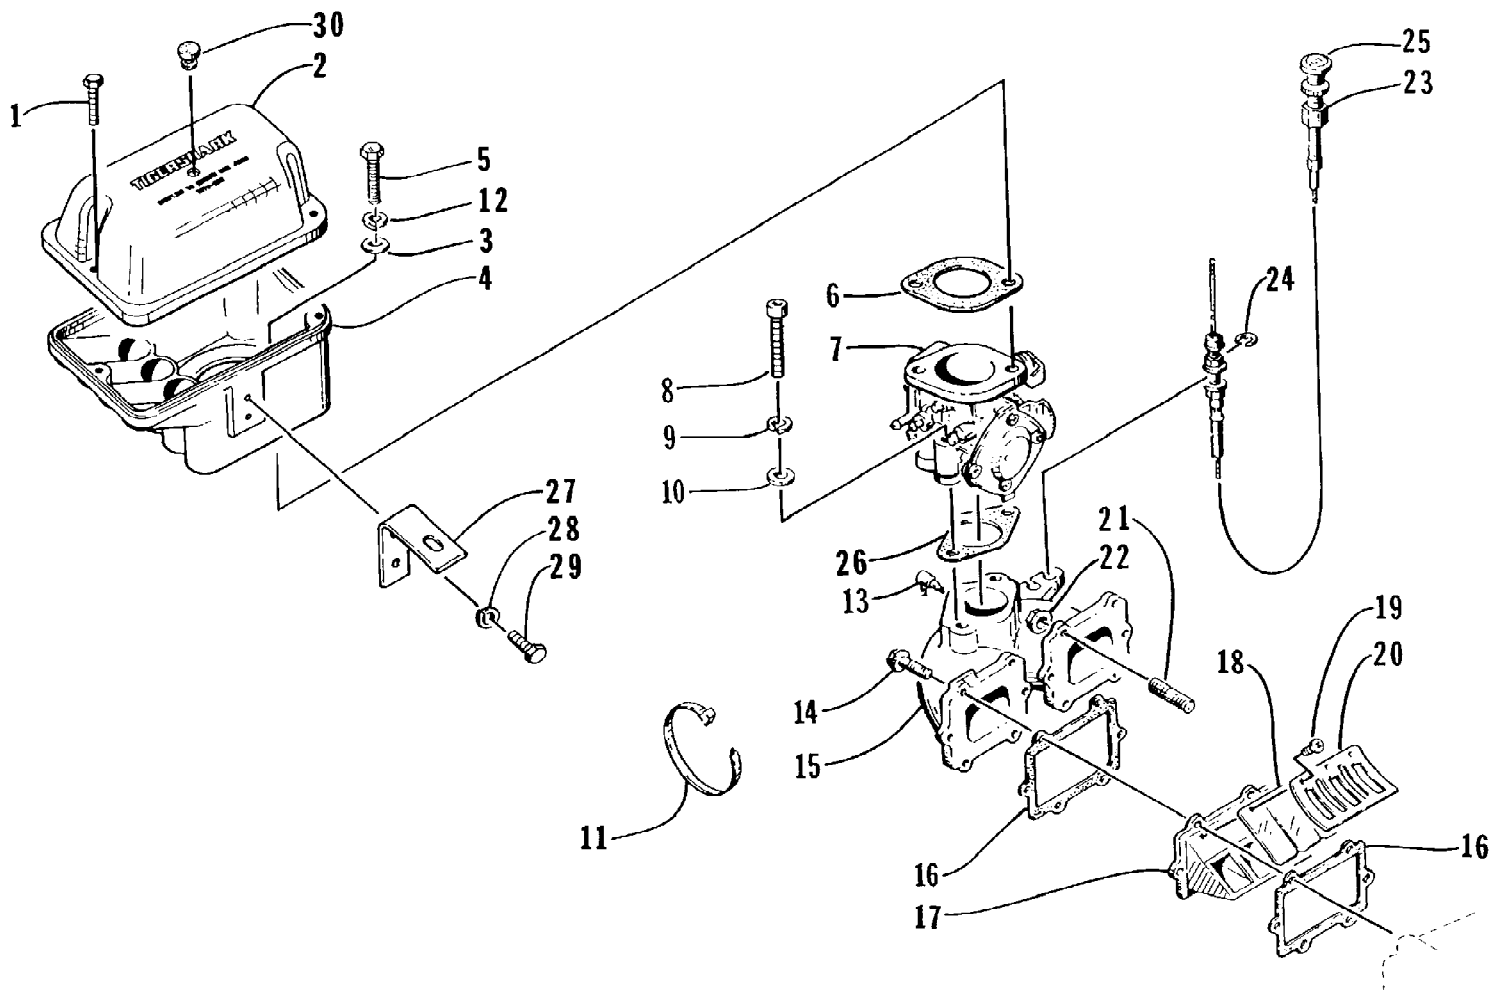

1997 MONTEGO (97MTA-1997)
INTAKE ASSEMBLY

1997 MONTEGO (97MTA-1997)
INTAKE ASSEMBLY

Page 36 of 57

Ref #	Part Number	Qty	S/P/F	Description
1	0624-408	3		Screw, Cap
2	1673-260	1		Cover, Sound Attenuator
3	0624-022	2		Washer
4	1673-259	1		Base, Sound Attenuator
5	0624-112	2	/P	Screw, Cap
6	1673-398	1		Gasket, Sound Attenuator
7	0670-640	1		Carburetor
8	0624-338	2	/P	Screw, Cap
9	0624-027	2		Washer, Lock
10	0624-028	2		Washer
11	0123-811	0		Tie, Cable
12	0624-036	2		Washer, Lock
13	3008-452	1		Fitting, Injection - Oil
14	3008-213	8	/P	Screw, Cap
15	0670-639	1		Manifold, Intake
16	3008-076	4	S	Gasket, Reed Valve
17	3008-073	2	S	Reed Valve Assembly (inc. 18-20)
18	3008-075	4		Valve, Reed
19	3004-506	12	/P	Screw, Cap
20	3008-074	4		Stopper, Reed Valve
21	3008-370	4	/P	Bolt, Stud
22	3008-214	4		Nut
23	0687-051	1	/P	Nut
24	0624-268	1		E-Clip
25	0687-092	1	S	Cable, Choke
26	1673-090	1		Gasket, Intake
27	1673-372	1	S	Brace, Sound Attenuator
28	0624-200	2		Washer, Lock
29	0624-155	2		Screw, Cap
30	1606-038	1		Plug