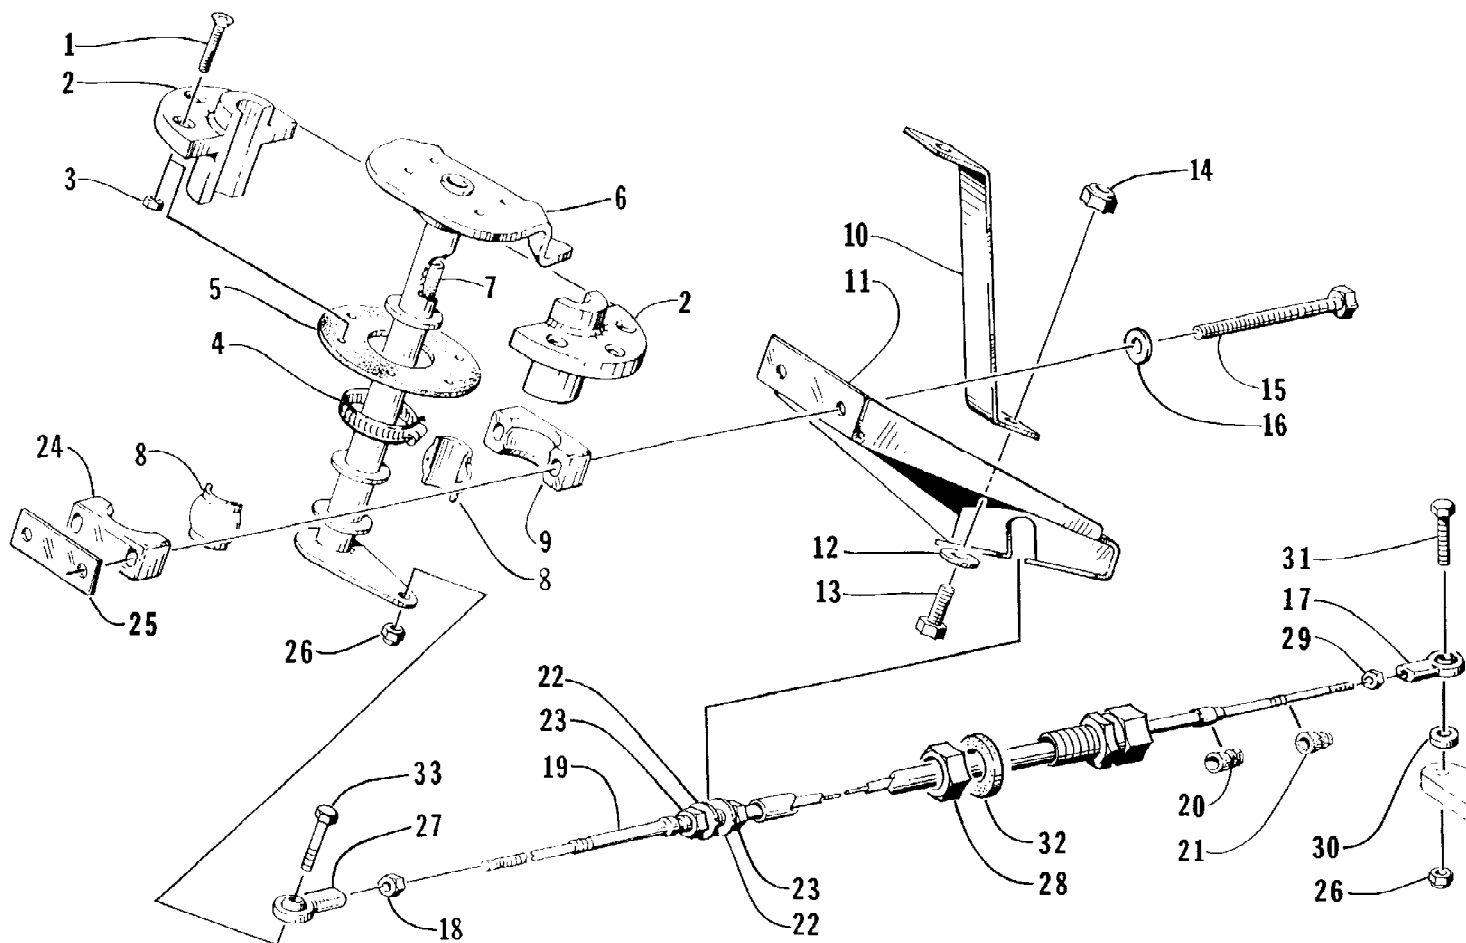

1997 MONTEGO (97MTA-1997)
STEERING POST ASSEMBLY

1997 MONTEGO (97MTA-1997)
STEERING POST ASSEMBLY

Page 55 of 57

Ref #	Part Number	Qty	S/P/F	Description
1	0624-186	6		Screw, Machine
2	0673-122	2		Bearing, Half - Steering Post
3	0624-250	6		Nut, Lock
4	0624-038	2		Clamp
5	0673-056	1		Seal, Bearing
6	0773-096	1	/P	Post, Steering
7	0717-052	0	/P	Foam, Neoprene Tape
8	0605-149	2		Bearing, Steering Post
9	0605-171	1		Housing, Bearing
10	0673-457	1		Bracket, Support
11	0773-629	1		Bracket, Steering Cable
12	0624-125	1	/P	Washer
13	0624-229	1		Screw, Cap
14	0624-090	1		Nut, Lock
15	0624-192	2		Screw, Cap
16	0624-125	2	/P	Washer
17	0673-932	1		End, Steering Cable
18	0624-107	1		Nut
19	0673-843	1	/P	Cable, Steering
20	0612-363	1		Seal, Rod
21	0612-364	1		Cover, Thread Cap - Steering Cable
22	0624-106	2		Washer
23	0624-105	2		Nut
24	0705-064	1	/P	Housing, Bearing
25	0673-366	1		Spacer, Bearing Housing
26	0624-089	2		Nut, Lock
27	0673-931	1		End, Steering Cable
28	0623-669	1		Nut
29	0624-279	1		Nut
30	0624-381	1		Spacer
31	0624-290	1		Screw, Cap
32	1673-193	1		Gasket, Cable - Foam
33	0624-289	1		Screw, Cap