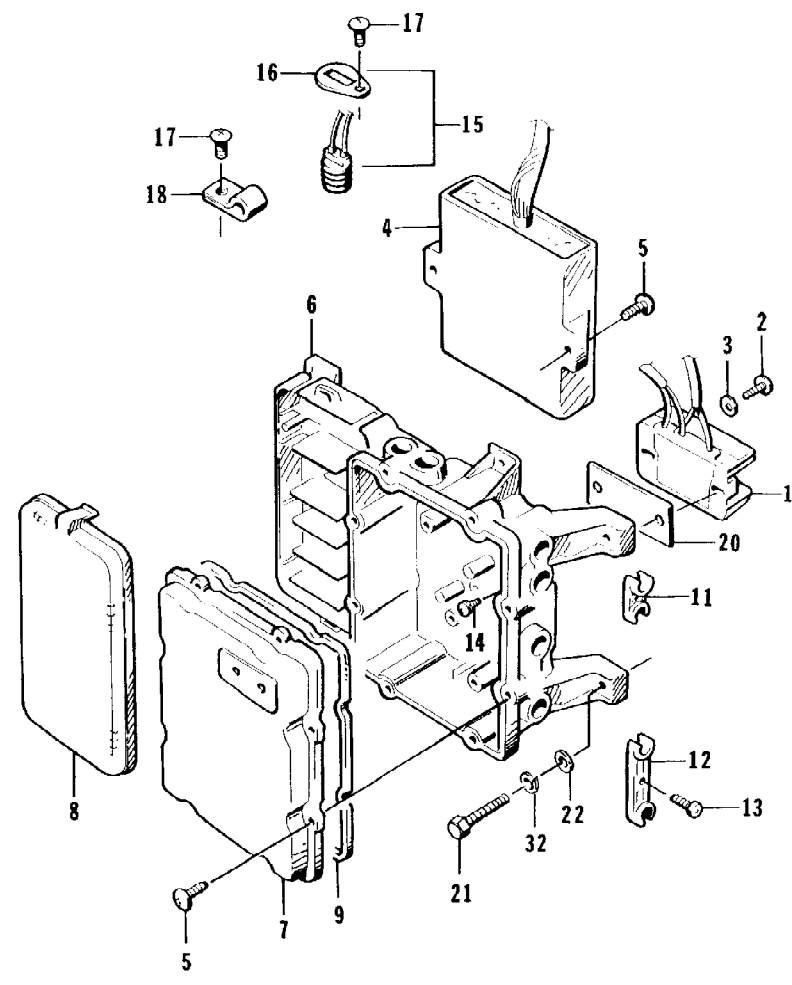

1997 MONTEGO (97MTA-1997)
ELECTRICAL MODULE AND BATTERY

1997 MONTEGO (97MTA-1997)
ELECTRICAL MODULE AND BATTERY

Page 16 of 57

Ref #	Part Number	Qty	S/P/F	Description
1	3008-279	1	/P	Regulator Assembly (inc. 2)
2	3008-318	2	S	Screw, Regulator
3	3008-337	2		Washer, Regulator
4	3008-338	1	S	Unit, CDI
5	3008-319	3		Screw, Cap
6	3008-282	1		Case
7	3008-283	1	/P	Cover
8	3008-284	1	/P	Cover
9	3008-285	1	/P	Packing
10	0673-755	1		Vent, Thru Hull - w/Hood
11	3008-124	3		Holder
12	3008-125	1		Holder
13	3008-379	4		Screw, Cap
14	3008-217	1		Screw, Cap
15	3008-330	1	S/P	Sensor - Assembly (inc. 16)
16	3008-134	1		Supporter
17	3008-219	3		Screw, Machine
18	3008-040	1		Clamp
19	1673-310	1	S	Pad, Battery
20	3008-336	1	/P	Base, Regulator
21	0624-290	4		Screw, Cap
22	0624-228	4		Washer
23	0670-295	1		Valve, Check
24	0623-502	1		Clamp
25	0645-268	1		Hose, Battery Vent
26	1673-212	1		Cover, Battery
27	0773-805	3		Tiedown Assembly
28	0645-045	6		Cap, Battery
29	0645-232	1	S	Battery
30	0645-152	1		Clamp, Hose - Battery Vent
31	0623-063	1		Clamp
32	0624-115	4		Washer, Lock