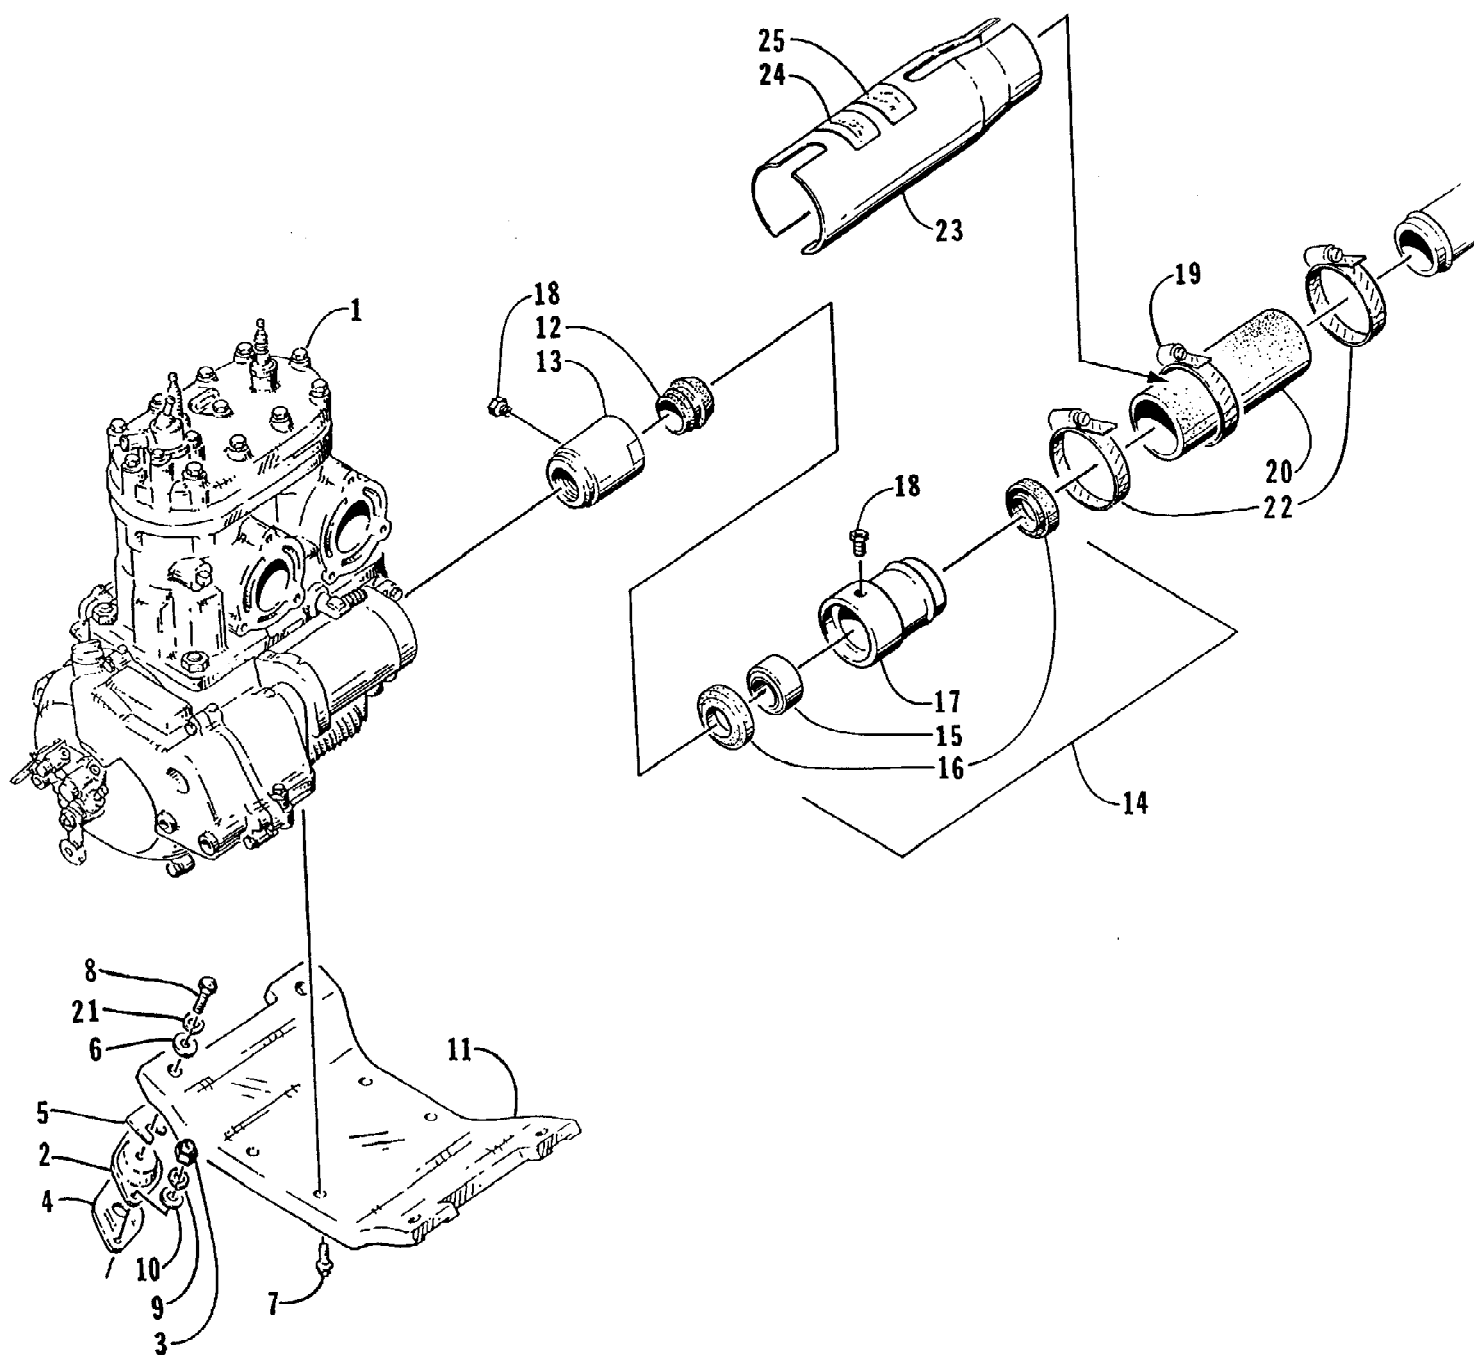

1997 MONTEGO (97MTA-1997)
ENGINE AND RELATED ASSEMBLY

Page 18 of 57

Ref #	Part Number	Qty	S/P/F	Description
1	0662-174	1		Engine
2	0608-157	4		Damper, Engine
3	0624-149	8		Nut
4	0673-508	0	/P	Shim, Engine Mount - 0.125 in.
4	0673-509	0		Shim, Engine Mount - 0.063 in.
5	0624-014	0	/P	Shim - 0.5 mm
5	0624-015	0	/P	Shim - 1.5 mm
6	0624-406	4		Washer
7	3008-203	4	/P	Screw, Cap
8	0624-275	4		Screw, Cap
9	0624-027	8		Washer, Lock
10	0624-028	8		Washer
11	3008-395	1	S	Plate, Engine Mount
12	0675-160	1	/P	Grommet, Seal
13	0675-059	1		Coupler, Engine
14	0775-032	1	/P	Housing, Seal - Ass'y (inc.15-17, one 18)
15	0675-130	2		Bearing
16	0675-169	2	S	Seal
17	0675-129	1		Housing/Bearing - Floating
18	0623-658	2		Fitting, Grease
19	0624-037	1		Clamp
20	0675-017	1	S	Hose, Coupler
21	0624-012	4		Washer, Lock
22	0624-390	2		Clamp, Hose
23	0773-688	1		Guard, Coupler - Assembly (inc. 24-25)
24	1611-608	1		Decal, Warning
25	0614-244	1		Decal, Coupler - Servicing