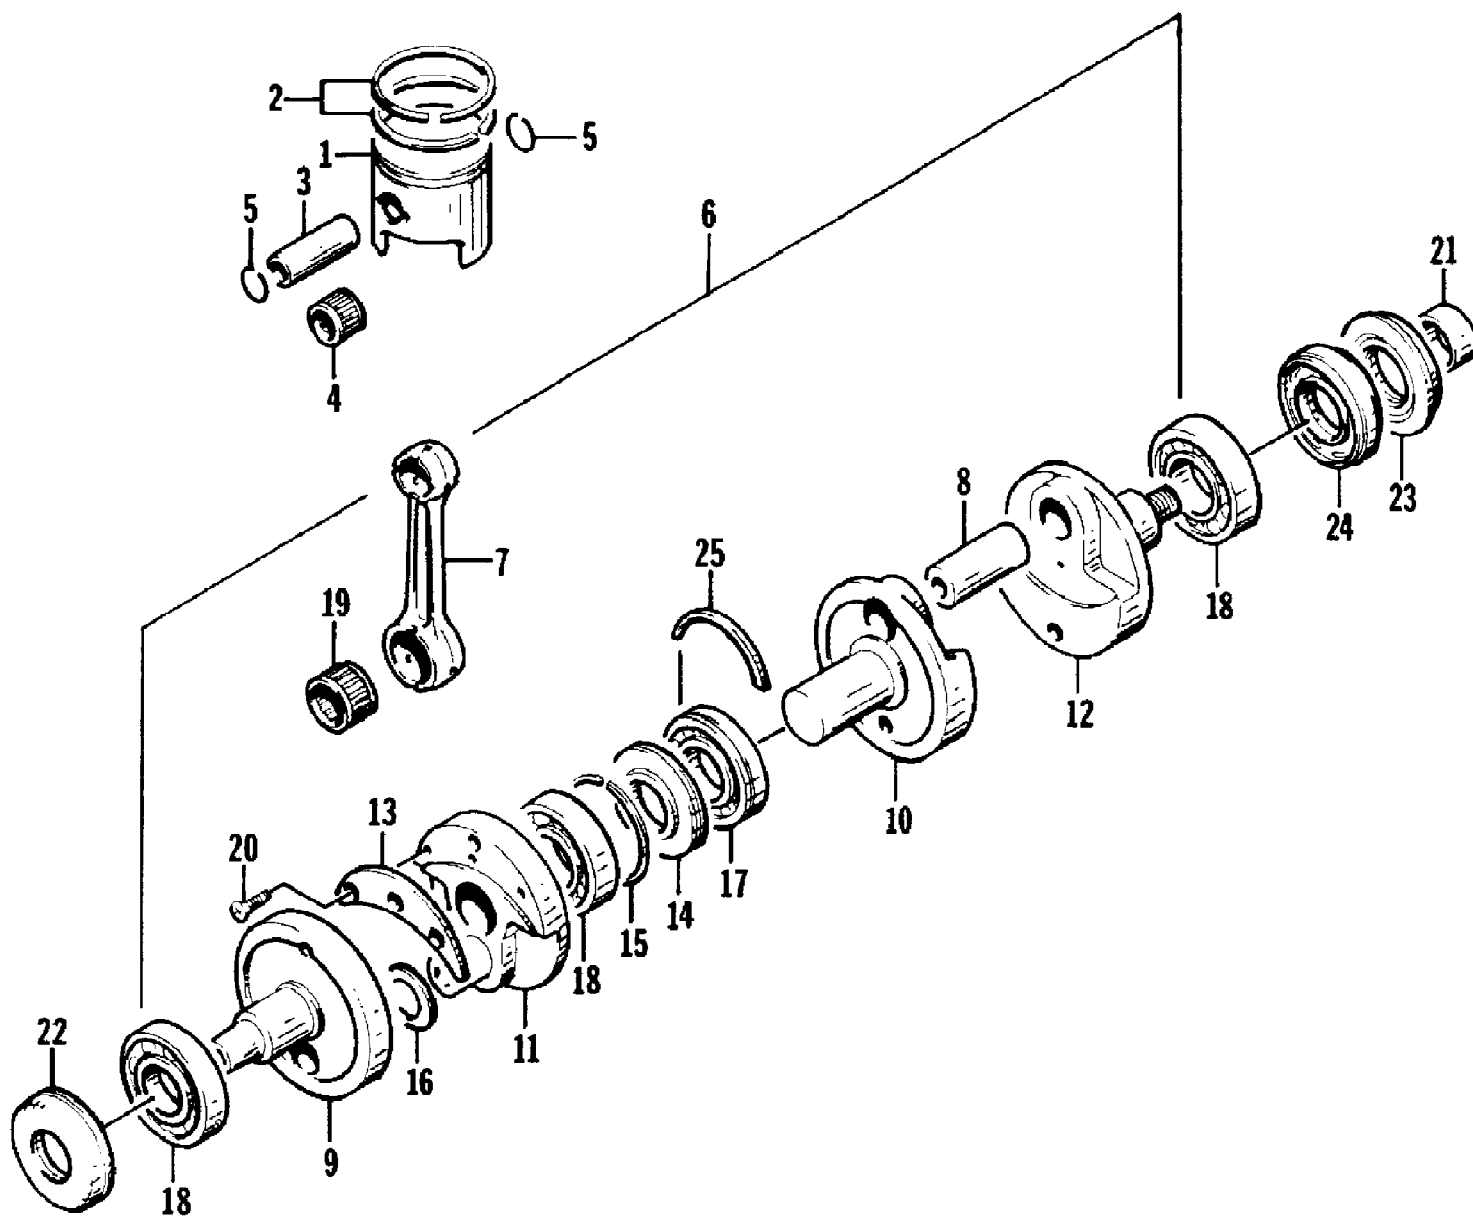

1997 MONTEGO (97MTA-1997)
CRANKSHAFT

Page 10 of 57

Ref #	Part Number	Qty	S/P/F	Description
1	3008-383	2	/P	Piston, Standard
1	3008-181	2		Piston, Optional (+ 0.010 in.)
1	3008-182	2		Piston, Optional (+ 0.020 in.)
2	3008-396	2	/P	Ring Set, Standard
2	3008-183	2		Ring Set, Optional (+ 0.010 in.)
2	3008-184	2		Ring Set, Optional (+ 0.020 in.)
3	3003-338	2	S	Pin
4	3003-433	2	/P	Bearing
5	3003-439	4	/P	Snap Ring
6	3008-063	1	S	Crankshaft Assembly (inc. 7-20)
7	3008-062	2		Connecting Rod
8	3008-064	1	S	Crank Pin
9	3008-065	1		Crankshaft, Right
10	3008-066	1		Crankshaft, Center
11	3008-067	1		Wheel
12	3008-068	1		Crankshaft, Left
13	3008-069	1		Balancer
14	3008-070	1		Race, Center
15	3003-817	1	/P	Ring, Center
16	3008-019	1		Washer
17	3008-027	1		Bearing
18	3008-298	3	/P	Bearing
19	3008-029	2		Bearing
20	3004-372	3	S	Screw, Machine
21	3008-072	1		Spacer, Crankshaft
22	3008-031	1		Seal, Oil - Right
23	3008-032	1		Seal, Oil - Left
24	3008-033	1		Seal, Oil - Center
25	3003-216	1		C-Ring