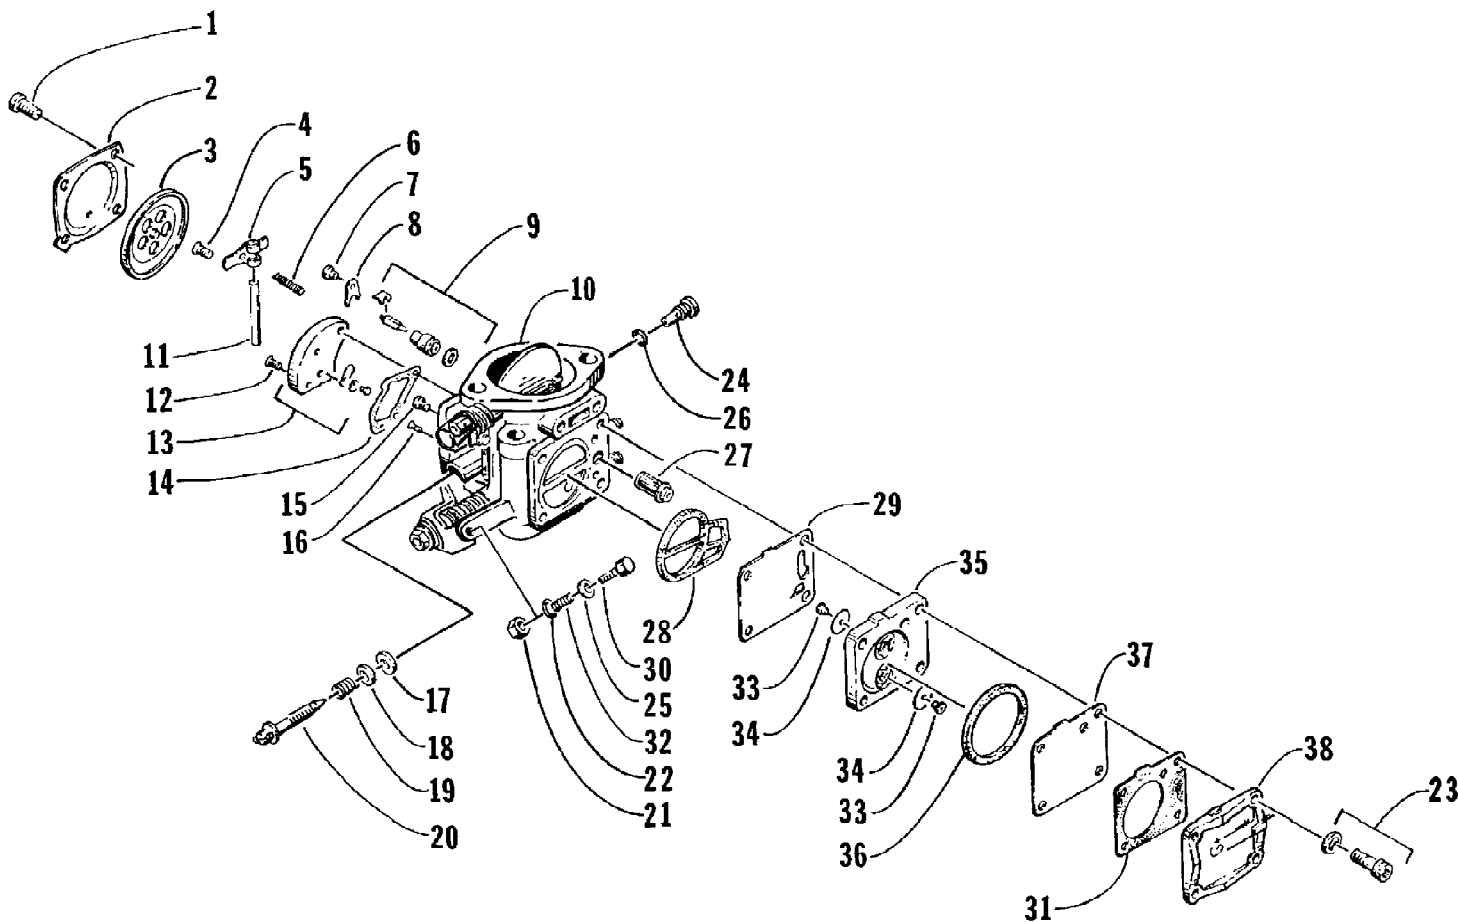

1997 MONTEGO (97MTA-1997)
BILGE PUMP ASSEMBLY

Page 2 of 57

Ref #	Part Number	Qty	S/P/F	Description
1	0673-377	1		Fitting, Outlet - Bilge
2	0612-456	2		Seal, Fitting
3	0673-378	2	S	Nut, Fitting
4	0624-018	2		Clamp, Hose
5	0710-185	1		Hose, Bilge
6	0673-404	1		Plug, Drain
7	0673-012	1		Pump, Bilge
8	0624-037	1		Clamp
9	1673-354	1		Mount, Bilge Pump
10	0673-459	1		O-Ring
11	0624-250	2		Nut, Lock
12	0673-278	1		Retainer, Drain Plug

1997 MONTEGO (97MTA-1997)
CARBURETOR

1997 MONTEGO (97MTA-1997)
CARBURETOR

Page 4 of 57

Ref #	Part Number	Qty	S/P/F	Description
	0670-640	1		Assembly
	0678-066	1		Carburetor Rebuild Kit
1	6505-915	4		Screw
2	6505-662	1		Cover
3	6505-663	1		Diaphragm Assembly
4	6505-692	1		Screw, Machine
5	6505-664	1		Arm
6	6505-925	1	/P	Spring
7	6505-695	1		Screw, Machine
8	6505-682	1		Plate
9	6505-929	1		Needle Valve Assembly
10	0	1	F	Mixing Body
11	6505-681	1		Pin
12	6505-679	2		Screw, Machine
13	6505-680	1		Block, Metering
14	6505-677	1		Gasket
15	6505-742	1		Main Jet - 132.5
16	6505-775	1		Pilot Jet - 72.5
17	6505-668	1		Seal
18	6505-661	1		Washer
19	6505-660	1		Spring
20	6505-852	1		Adjuster
21	6505-911	1		Nut
22	6505-872	1	/P	O-Ring
23	6505-704	4		Screw w/Washer
24	6505-935	1		Main Jet, Fixed
25	6505-703	1		Washer
26	6505-042	1		O-Ring
27	6505-676	1		Filter
28	6505-665	1		S-Gasket
29	6505-656	1	/P	Diaphragm, Damper
30	6505-912	1		Screw, Adjustment
31	6505-653	1		Gasket
32	6505-678	1		Spring
33	0	2	F	Grommet
34	0	2	F	Valve
35	6505-655	1		Body Assembly, Diaphragm
36	6505-683	1		O-Ring
37	6505-654	1		Diaphragm, Pump
38	6505-652	1		Cover, Pump