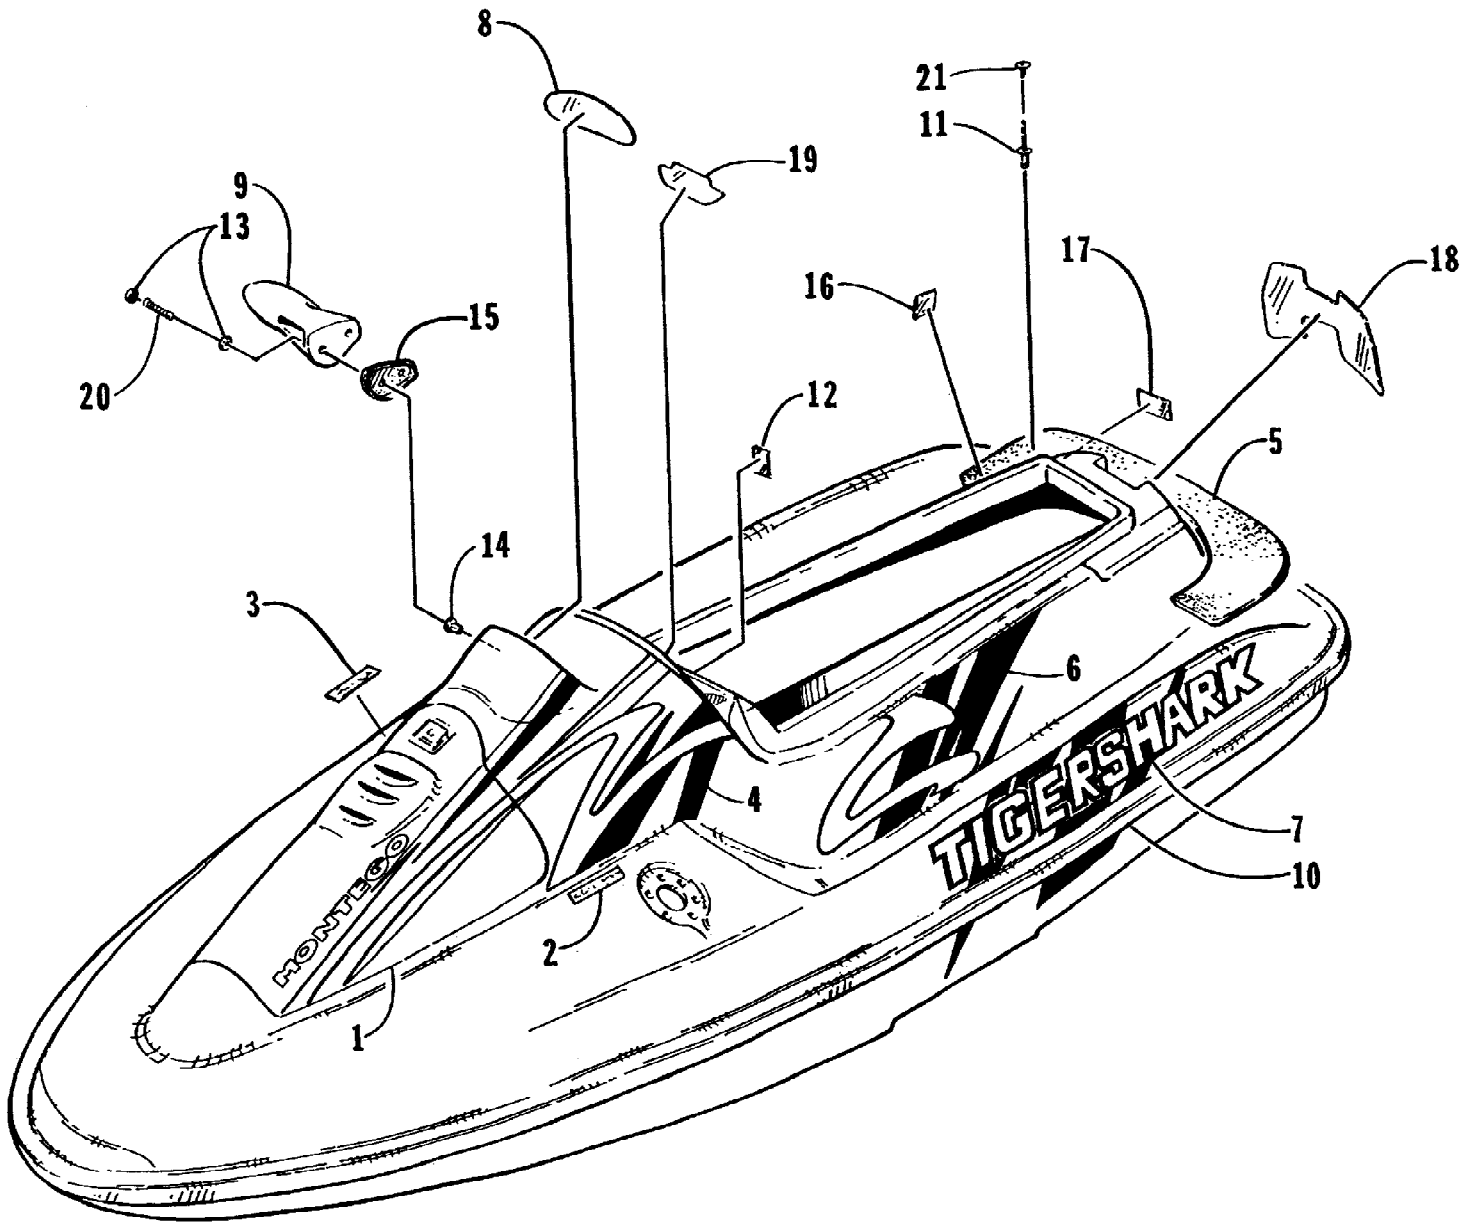

1997 MONTEGO (97MTA-1997)
DECAL AND FOOTPAD ASSEMBLY

Page 14 of 57

Ref #	Part Number	Qty	S/P/F	Description
1	0614-268	1		Decal, Hatch - Right
1	0614-269	1		Decal, Hatch - Left
2	0614-299	1		Decal, Warning Fuel
3	0614-300	1		Decal, Oil Filler
4	0614-270	1		Decal, Hood - Right
4	0614-271	1		Decal, Hood - Left
5	1673-208	1		Pad, Foot - Rear
6	0614-272	1		Decal, Side - Right
6	0614-273	1		Decal, Side - Left
7	0614-278	1		Decal, Deck - "Tigershark" - Right
7	0614-279	1		Decal, Deck - "Tigershark" - Left
8	0614-277	1		Decal, Instrument Panel
9	1673-238	1		Mirror - Assembly - Right
9	1673-239	1		Mirror - Assembly - Left
10	0614-276	1		Decal, Hull - Right
10	0614-275	1		Decal, Hull - Left
11	0623-665	14		Rivet
12	1611-866	1		Decal, Warning - Gas Vapors
13	0124-054	4	/P	Snap Cap - Assembly
14	0623-557	4		Insert, Brass
15	1673-120	1		Gasket, Mounting - Mirror - Right
15	1673-127	1		Gasket, Mounting - Mirror - Left
16	0614-066	1		Decal, USCG Exemption
17	0614-154	1		Decal, Caution - Uprighting
18	0614-155	1		Decal, Regulation
19	0614-267	1		Decal, Console
20	0624-271	4		Screw, Machine
21	1673-181	14		Plug, Mushroom