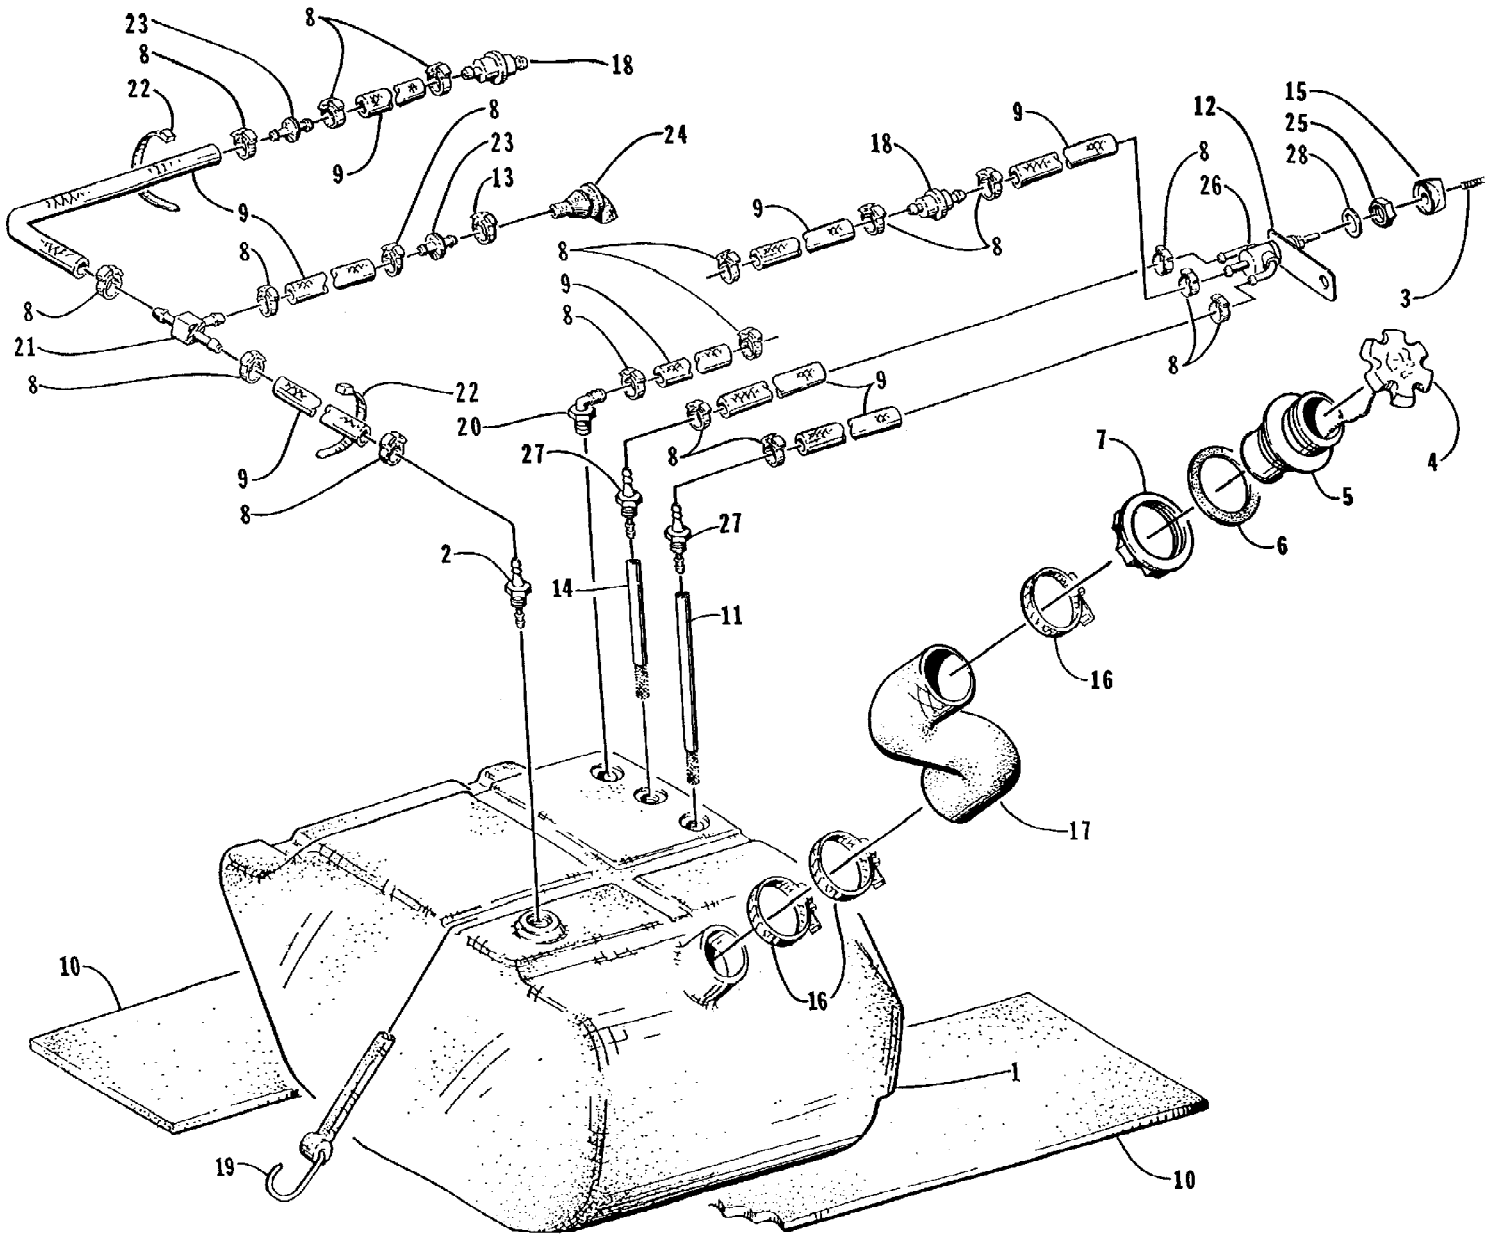

1997 MONTEGO (97MTA-1997)
GAS TANK ASSEMBLY

1997 MONTEGO (97MTA-1997)
GAS TANK ASSEMBLY

Page 22 of 57

Ref #	Part Number	Qty	S/P/F	Description
1	0770-175	1		Tank, Gas - Ass'y (inc.2,11,14,20,27)
2	0670-564	1		Outlet, Gas Tank
3	0624-428	1		Screw, Machine
4	0670-668	1		Cap
5	0670-713	1	S	Neck, Filler
6	0670-546	1		Seal, Filler Neck
7	0670-548	1		Nut, Filler Neck
8	0624-120	19		Clamp, Hose
9	0610-107	0		Hose - 25 ft
10	1673-344	2		Pad, Gas Tank
11	1673-130	1		Tube, Drop - Reserve
12	1673-373	2		Plate, Fuel Reserve
13	0623-063	1		Clamp
14	1673-055	1		Tube, Drop - Main
15	1673-274	1		Knob, Fuel
16	0624-037	3		Clamp, Hose
17	0710-090	1	S	Hose, Filler
18	0510-335	2	/P	Filter, Fuel
19	0773-866	2	/P	Tiedown
20	0115-607	1	S	Fitting, Elbow
21	0109-332	1		T-Connection
22	0123-788	2	/P	Tie, Cable
23	0610-059	2		Valve, Check
24	0673-755	1		Vent, Fuel
25	0623-687	1		Nut
26	0670-710	1		Valve, Fuel Reserve
27	0670-655	2		Fitting, Outlet
28	0623-693	1		Washer