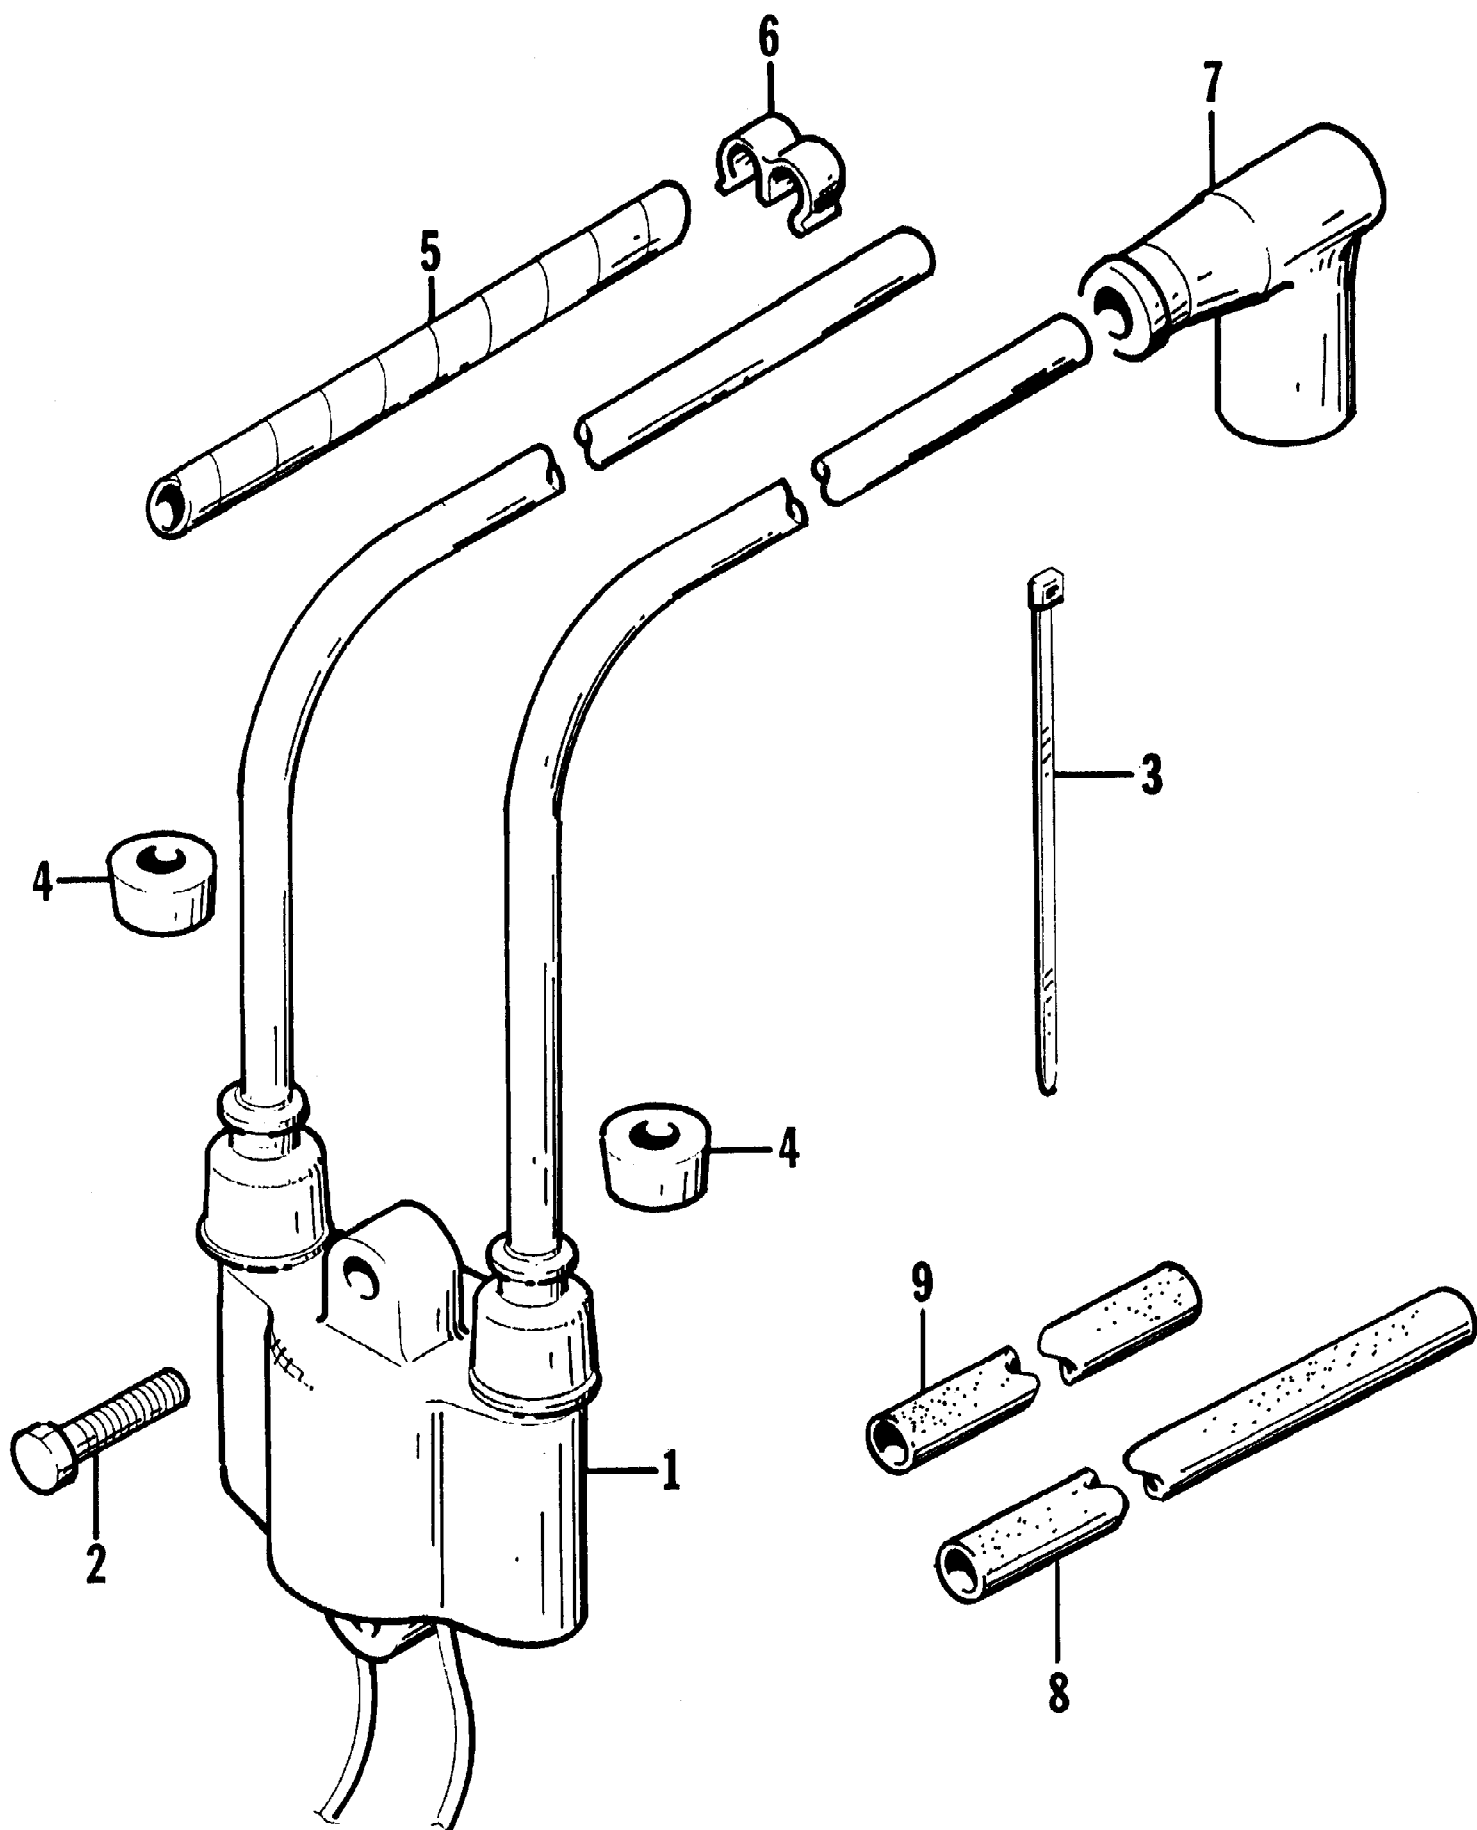

1997 MONTEGO (97MTA-1997)
IGNITION COIL

1997 MONTEGO (97MTA-1997)
IGNITION COIL

Page 30 of 57

Ref #	Part Number	Qty	S/P/F	Description
1	3008-343	1	S	Coil Assembly, Ignition
2	3008-402	2		Screw, Cap
3	3003-787	2		Tie, Cable
4	3008-334	2	/P	Grommet
5	3008-129	2	/P	Protector, Lead Wire
6	3008-045	1		Clip
7	3003-737	2	S	Cap Assembly, Spark Plug
8	0710-001	1		Hose, Insulator
9	0710-003	1		Hose, Insulator