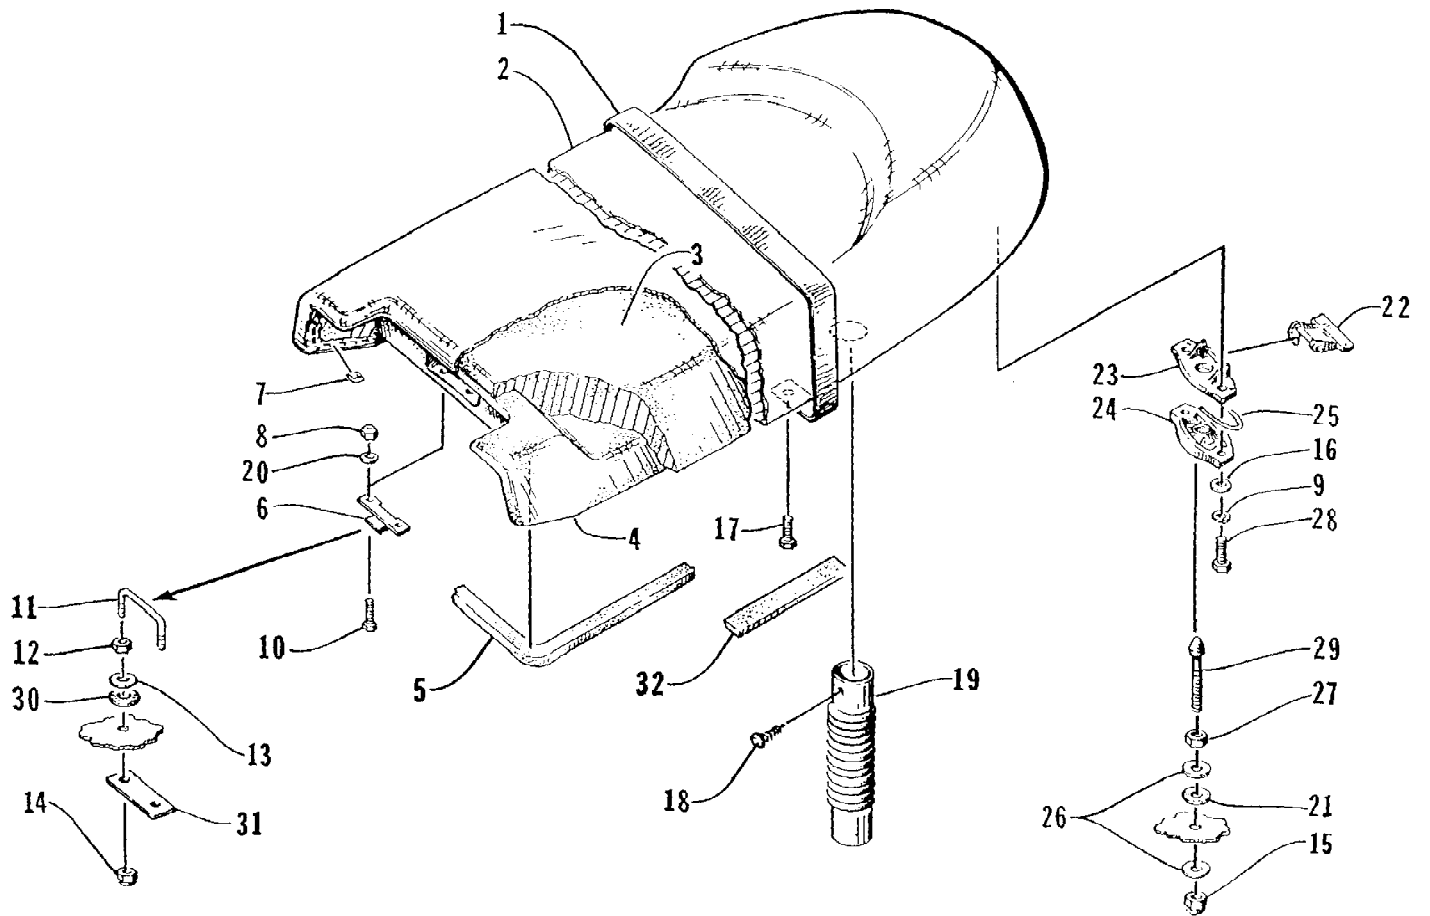

1997 MONTEGO (97MTA-1997)
SEAT ASSEMBLY

Page 49 of 57

Ref #	Part Number	Qty	S/P/F	Description
	0773-825	1		Complete Seat Assembly
1	0773-701	1		Strap, Seat
2	0773-827	1		Cover, Seat w/Silkscreen
3	0773-694	1		Foam, Seat
4	0773-829	1		Base, Seat
5	0773-834	1		Seal, Seat Base
6	0673-668	1		Catch, Seat
7	0624-263	0		Staple
8	0624-250	2		Nut, Lock
9	0624-115	2	F	Washer, Lock
10	0624-112	2	/P	Screw, Cap
11	0624-262	1	F	U-Bolt, Seat
12	0624-061	2	F	Nut
13	0624-125	2	/P/F	Washer
14	0624-090	2	F	Nut, Lock
15	0624-009	1	F	Nut, Lock
16	0624-247	2		Washer
17	0624-226	2		Screw, Cap
18	0623-585	3	F	Clip, Retaining
19	0610-242	1	F	Air Tube, Exhaust
20	0624-182	2		Washer
21	0623-391	1	F	Washer, Rubber
22	0673-026	1	F	Lever, Release - Seat Latch
23	0673-024	1	S/F	Cover, Latch - Seat
24	0673-025	1	F	Back, Latch - Seat
25	0673-023	1	F	Clip, Retaining
26	0624-159	2	F	Washer
27	0624-047	1	F	Nut
28	0624-289	2	F	Screw, Cap
29	1673-383	1	/P/F	Stud, Latch - Seat
30	0624-126	2	F	Washer, Rubber
31	0673-752	1		Plate, Backing - Seat Catch
32	0617-195	4		Pad, Foam