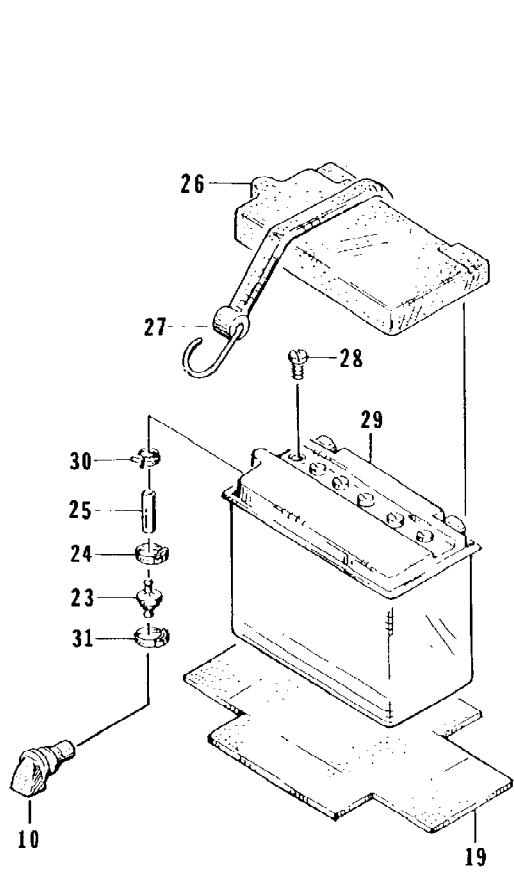

1997 MONTEGO (97MTA-1997)
ELECTRICAL MODULE AND BATTERY

1997 MONTEGO (97MTA-1997)
ELECTRICAL MODULE AND BATTERY

Page 16 of 57

Ref #	Part Number	Qty	S/P/F	Description
1	3008-279	1	/P	Regulator Assembly (inc. 2)
2	3008-318	2	S	Screw, Regulator
3	3008-337	2		Washer, Regulator
4	3008-338	1	S	Unit, CDI
5	3008-319	3		Screw, Cap
6	3008-282	1		Case
7	3008-283	1	/P	Cover
8	3008-284	1	/P	Cover
9	3008-285	1	/P	Packing
10	0673-755	1		Vent, Thru Hull - w/Hood
11	3008-124	3		Holder
12	3008-125	1		Holder
13	3008-379	4		Screw, Cap
14	3008-217	1		Screw, Cap
15	3008-330	1	S/P	Sensor - Assembly (inc. 16)
16	3008-134	1		Supporter
17	3008-219	3		Screw, Machine
18	3008-040	1		Clamp
19	1673-310	1	S	Pad, Battery
20	3008-336	1	/P	Base, Regulator
21	0624-290	4		Screw, Cap
22	0624-228	4		Washer
23	0670-295	1		Valve, Check
24	0623-502	1		Clamp
25	0645-268	1		Hose, Battery Vent
26	1673-212	1		Cover, Battery
27	0773-805	3		Tiedown Assembly
28	0645-045	6		Cap, Battery
29	0645-232	1	S	Battery
30	0645-152	1		Clamp, Hose - Battery Vent
31	0623-063	1		Clamp
32	0624-115	4		Washer, Lock