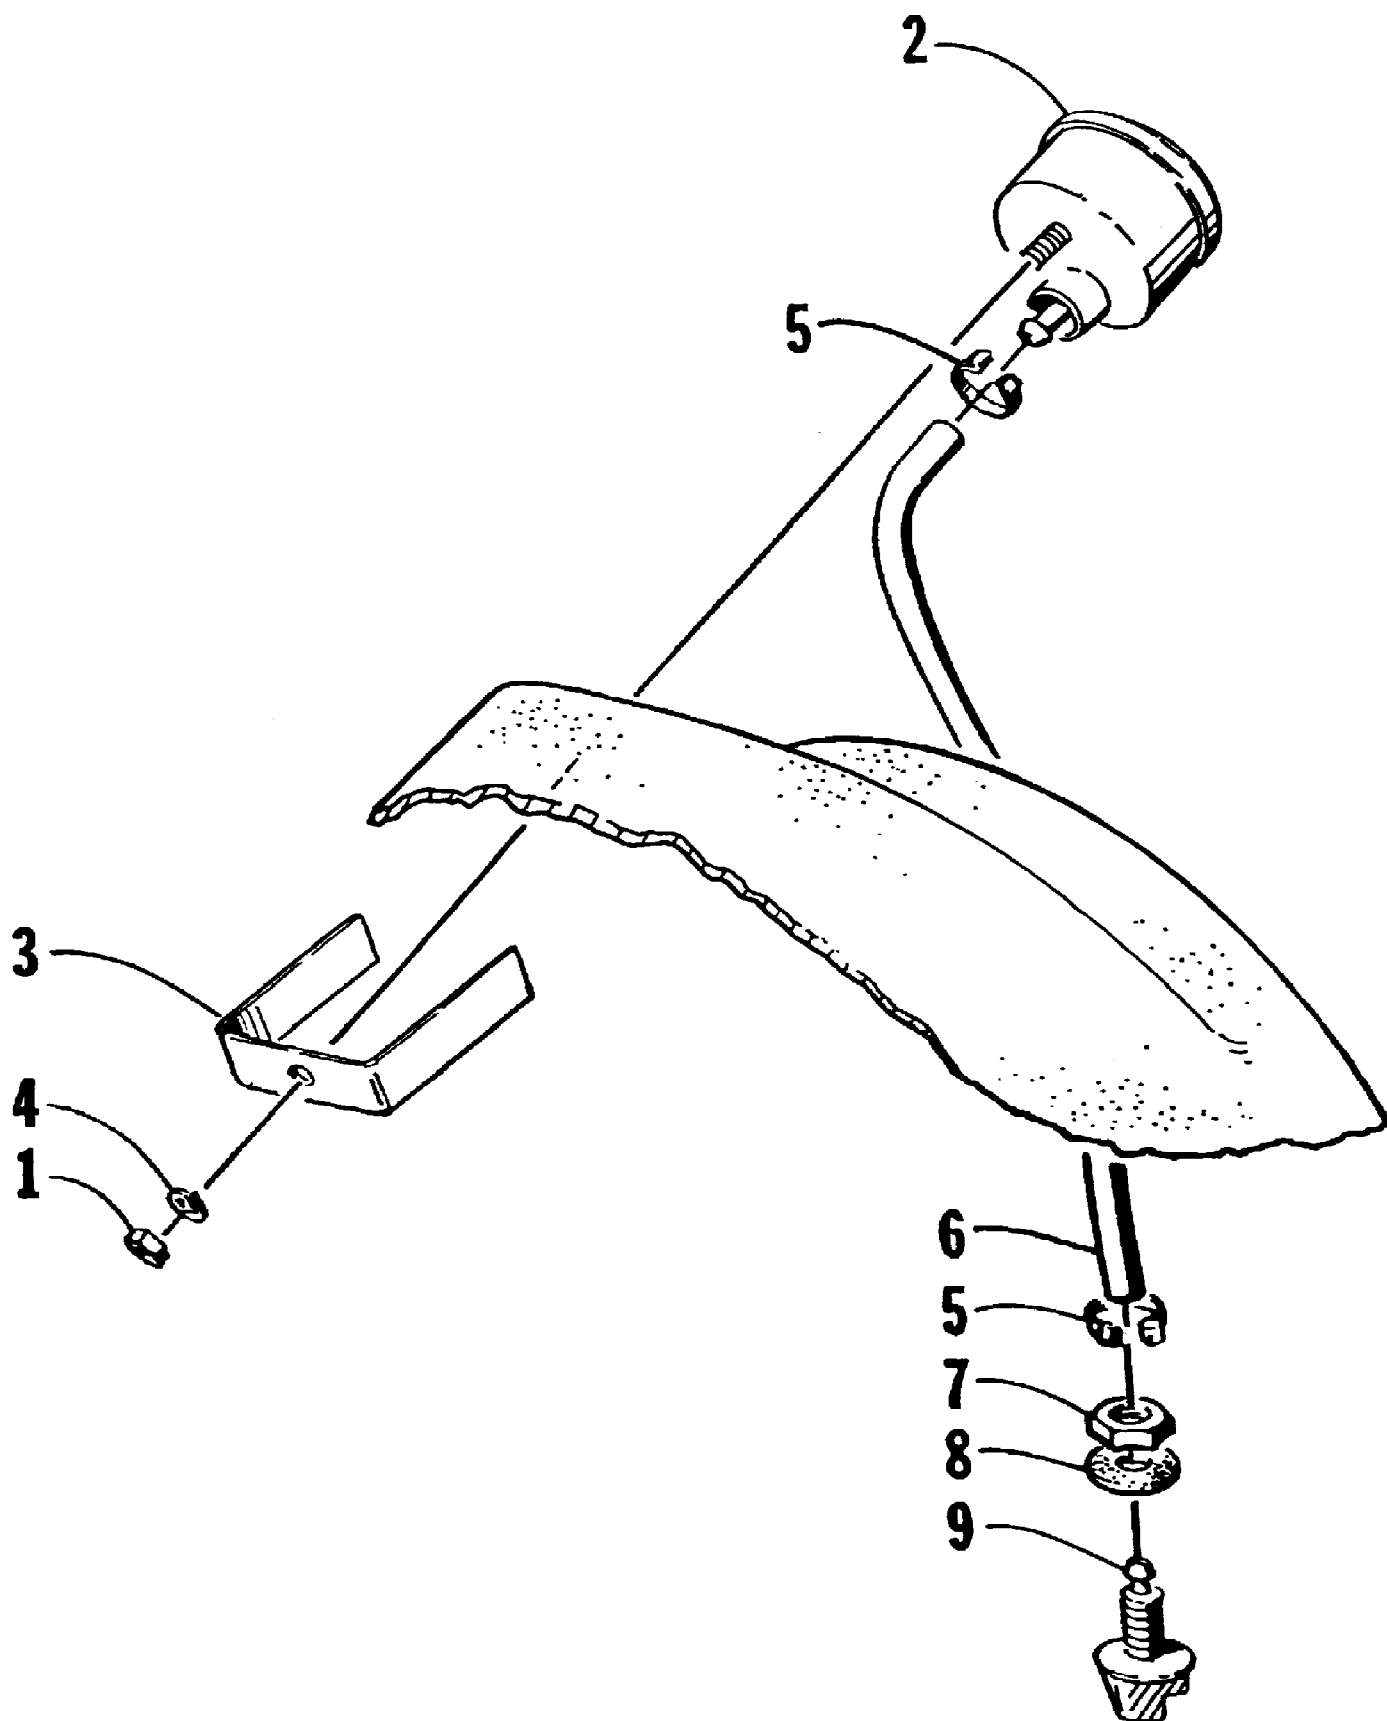

1997 MONTEGO (97MTA-1997)
INSTRUMENT ASSEMBLY

Page 34 of 57

Ref #	Part Number	Qty	S/P/F	Description
1	0623-701	1		Nut
2	0620-188	1		Speedometer
3	0620-177	1		Backclamp, Speedometer
4	0623-702	1		Washer, Star
5	0123-811	2		Clamp
6	0673-809	0	/P	Hose
7	0673-348	1		Nut, Pitot
8	0673-349	1		Seal, Pitot
9	0673-362	1	S	Pitot