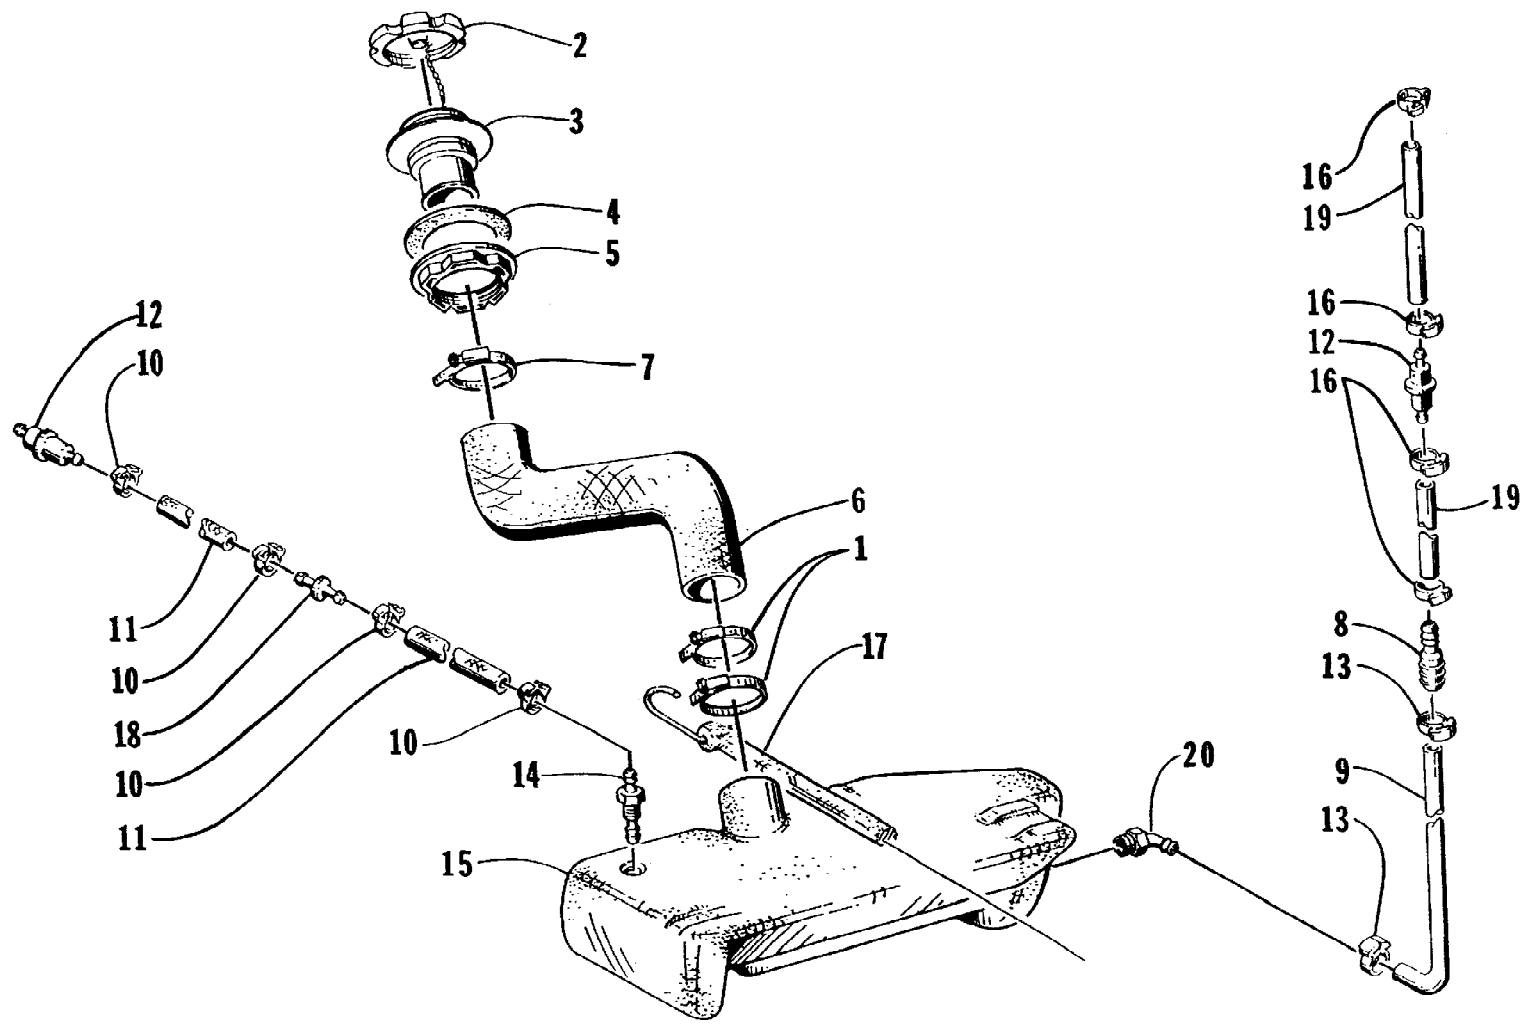

1997 MONTEGO (97MTA-1997)
OIL TANK ASSEMBLY

Page 44 of 57

Ref #	Part Number	Qty	S/P/F	Description
1	0624-037	2		Clamp, Hose
2	0670-669	1	S	Cap
3	0670-713	1	S	Neck, Filler
4	0670-546	1		Seal, Filler Neck
5	0670-548	1		Nut, Filler Neck
6	0710-089	1		Hose, Filler
7	0624-390	1		Clamp, Hose
8	0673-985	1		Union, Coupler
9	0610-263	0		Hose, Oil
10	0624-120	4		Clamp, Hose
11	0610-107	0		Hose
12	0510-335	2	/P	Filter, Fuel
13	0623-646	2		Clamp, Hose
14	0670-564	1		Outlet, Tank
15	0670-719	1		Tank, Oil
16	0623-063	4		Clamp
17	0773-819	1	S	Tiedown Assembly
18	0610-059	1		Valve, Check
19	0610-016	0	/P	Hose, Oil Line - 25 ft
20	0673-984	1		Fitting