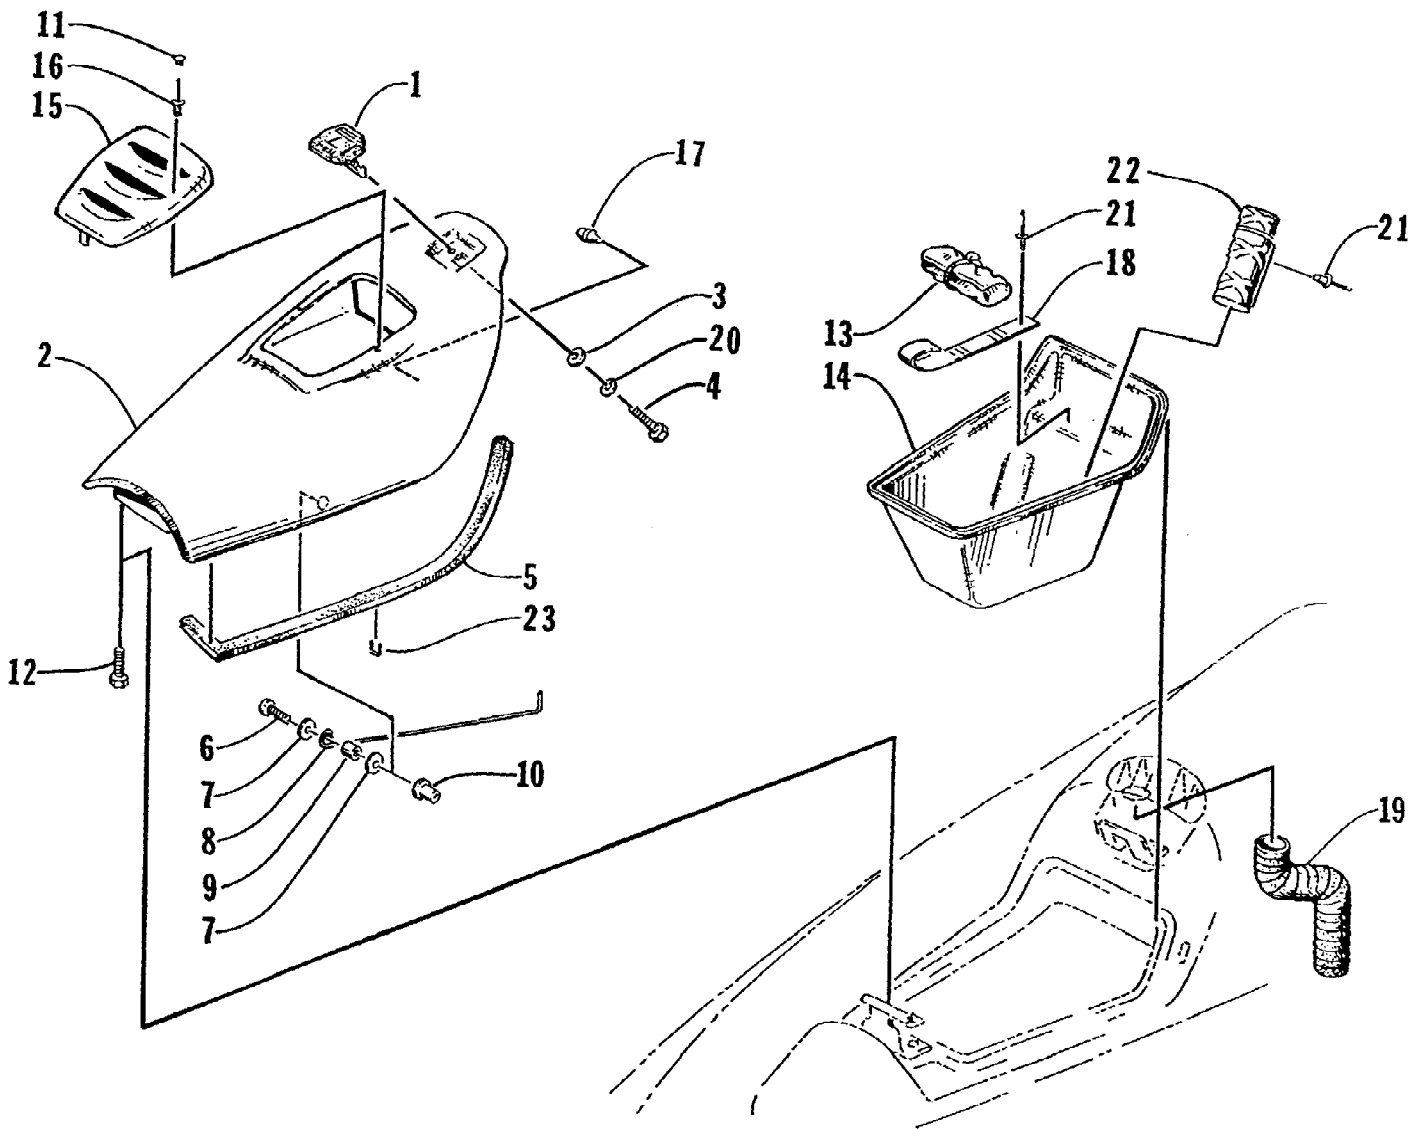

1997 MONTEGO (97MTA-1997)
HATCH COVER AND STORAGE TRAY

1997 MONTEGO (97MTA-1997)
HATCH COVER AND STORAGE TRAY

Page 26 of 57

Ref #	Part Number	Qty	S/P/F	Description
1	0673-882	1		Latch, Hatch Cover
2	1673-176	1		Cover, Hatch
3	0624-004	2		Washer
4	0624-092	2		Screw, Cap
5	0773-638	1		Seal, Hatch
6	0624-214	1		Screw, Machine
7	0624-182	2		Washer
8	0673-899	1		Rod, Hood Prop
9	0673-399	1		Spacer, Spring Rod
10	0624-083	1		Nut, Well
11	1673-210	2		Plug, Mushroom
12	0624-226	2		Screw, Cap
13	0678-399	1		Kit, Tool
14	1673-175	1		Tray, Storage
15	1673-233	1		Grille, Hatch - Yellow
16	0623-619	2		Rivet
17	1673-060	2		Bumper, Grommet
18	0773-217	1		Tiedown, Tool Kit
19	0610-287	1		Hose, Air Intake
20	0624-200	2		Washer, Lock
21	0623-685	5		Rivet
22	1673-046	1		Tube, Fire Extinguisher
23	0624-100	0		Staple