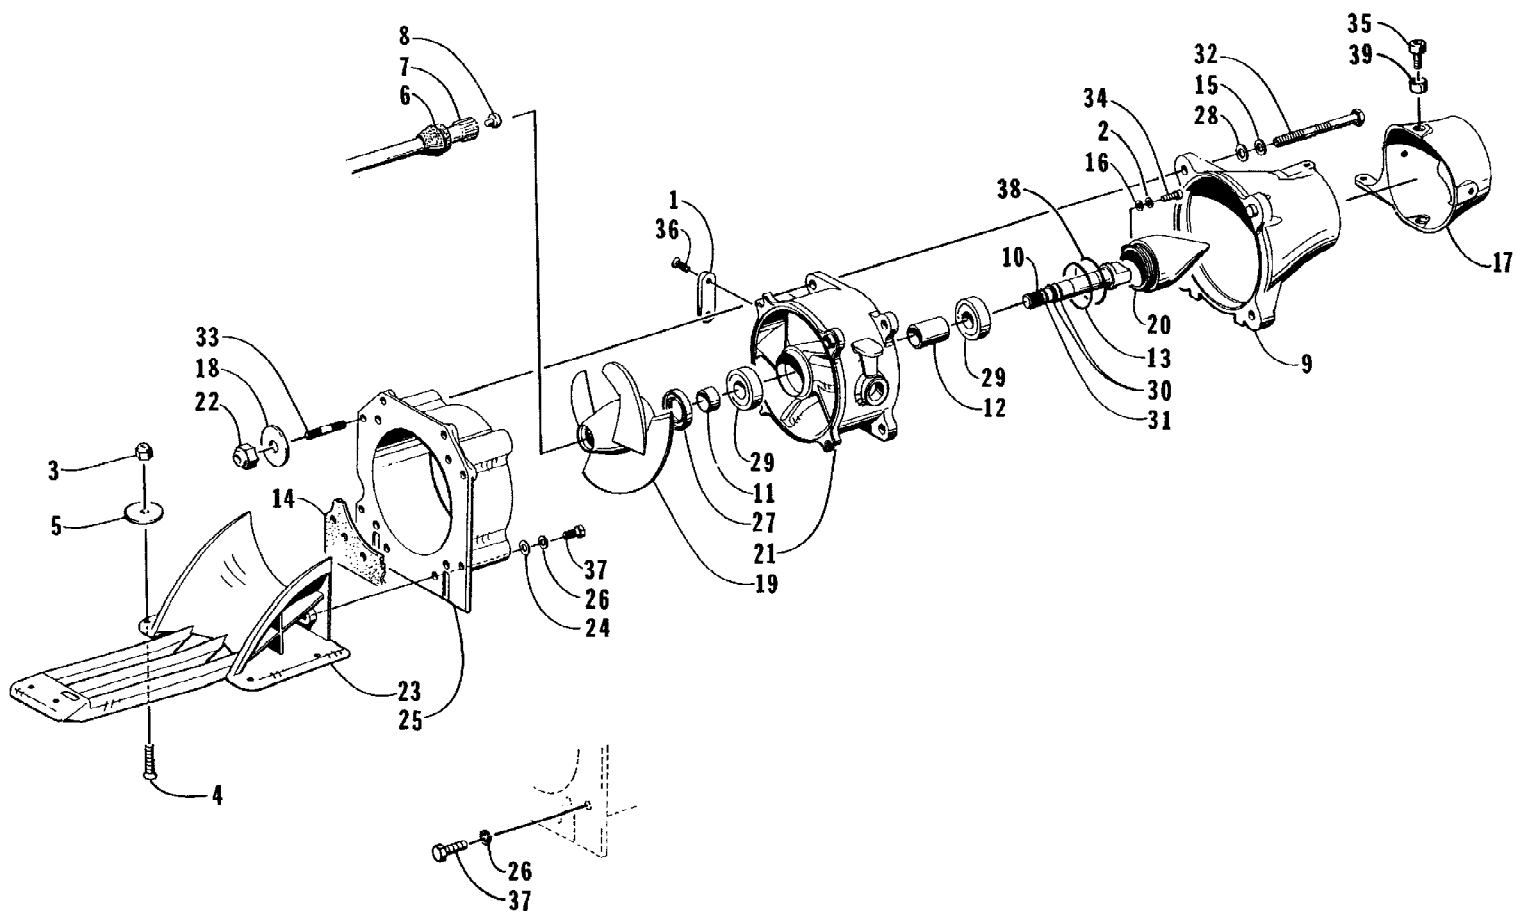

1997 MONTEGO (97MTA-1997)
IMPELLER DRIVE ASSEMBLY

1997 MONTEGO (97MTA-1997)
IMPELLER DRIVE ASSEMBLY

Page 32 of 57

Ref #	Part Number	Qty	S/P/F	Description
1	0624-084	1		Anode, Zinc
2	0624-036	2		Washer, Lock
3	0624-250	6		Nut, Lock
4	0624-186	6		Screw, Machine
5	0624-182	6		Washer
6	0675-187	1		Grommet, Seal
7	0675-100	1	S	Driveshaft
8	0673-618	2	/P	Bumper, Driveshaft
9	0675-133	1		Venturi
10	0675-098	1	/P	Shaft, Rear - Impeller
11	0675-085	1		Spacer, Impeller
12	0675-084	1		Spacer, Bearing
13	0675-127	1		O-Ring
14	0675-107	1		Gasket, Pump
15	0624-012	4		Washer, Lock
16	0624-022	2		Washer
17	0675-134	1		Nozzle, Steering
18	0624-125	6	/P	Washer
19	0675-036	1	/P	Impeller
20	0675-149	1	S	Endcap, Stator
21	0675-137	1		Stator
22	0624-090	5		Nut, Lock
23	0675-019	1	S	Grate, Inlet
24	0624-028	2		Washer
25	0775-064	1		Wear Ring
26	0624-027	3		Washer, Lock
27	0675-119	1	S	Seal
28	0624-008	4		Washer
29	0673-609	2		Bearing, Stator
30	0673-608	2		O-Ring
31	0673-607	1		O-Ring
32	0624-386	4		Screw, Cap
33	0624-417	5		Stud
34	0624-314	2		Screw, Cap
35	0624-174	2		Screw, Cap
36	0624-184	2		Screw, Machine
37	0624-026	3		Screw, Cap
38	0675-078	1		O-Ring
39	1673-121	2	/P	Bushing