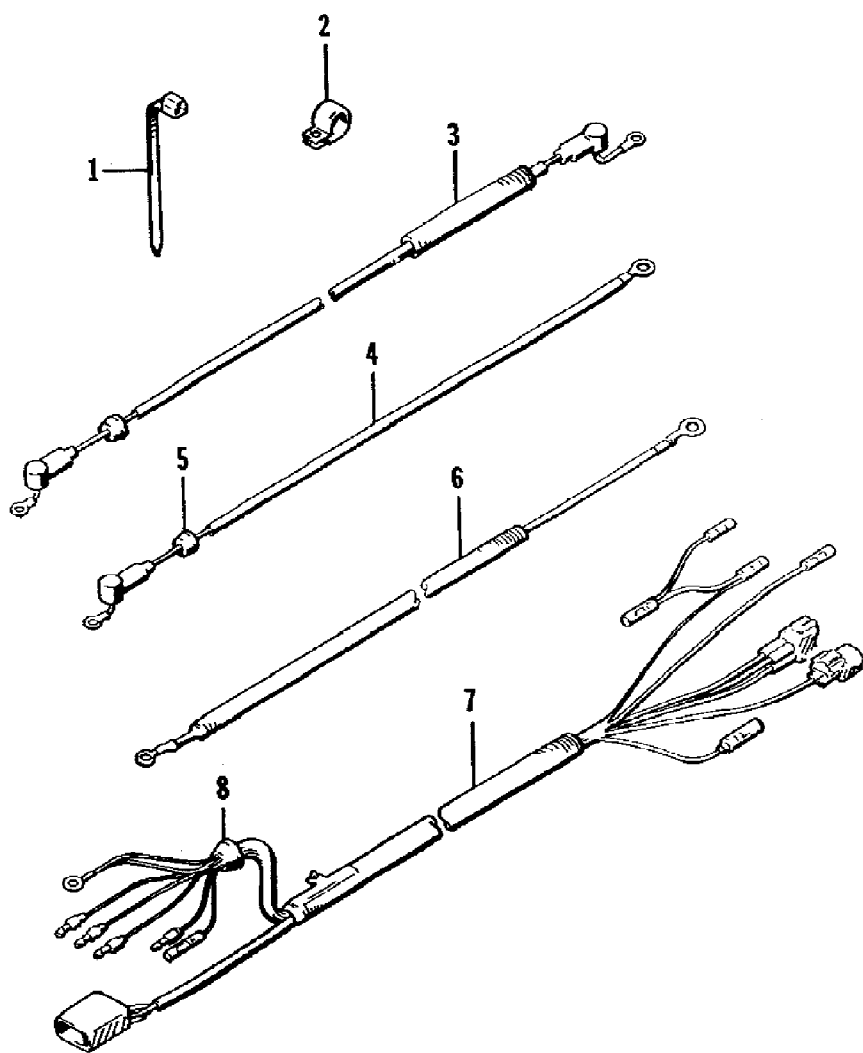

1997 MONTEGO (97MTA-1997)
STEERING POST ASSEMBLY

1997 MONTEGO (97MTA-1997)
STEERING POST ASSEMBLY

Page 55 of 57

Ref #	Part Number	Qty	S/P/F	Description
1	0624-186	6		Screw, Machine
2	0673-122	2		Bearing, Half - Steering Post
3	0624-250	6		Nut, Lock
4	0624-038	2		Clamp
5	0673-056	1		Seal, Bearing
6	0773-096	1	/P	Post, Steering
7	0717-052	0	/P	Foam, Neoprene Tape
8	0605-149	2		Bearing, Steering Post
9	0605-171	1		Housing, Bearing
10	0673-457	1		Bracket, Support
11	0773-629	1		Bracket, Steering Cable
12	0624-125	1	/P	Washer
13	0624-229	1		Screw, Cap
14	0624-090	1		Nut, Lock
15	0624-192	2		Screw, Cap
16	0624-125	2	/P	Washer
17	0673-932	1		End, Steering Cable
18	0624-107	1		Nut
19	0673-843	1	/P	Cable, Steering
20	0612-363	1		Seal, Rod
21	0612-364	1		Cover, Thread Cap - Steering Cable
22	0624-106	2		Washer
23	0624-105	2		Nut
24	0705-064	1	/P	Housing, Bearing
25	0673-366	1		Spacer, Bearing Housing
26	0624-089	2		Nut, Lock
27	0673-931	1		End, Steering Cable
28	0623-669	1		Nut
29	0624-279	1		Nut
30	0624-381	1		Spacer
31	0624-290	1		Screw, Cap
32	1673-193	1		Gasket, Cable - Foam
33	0624-289	1		Screw, Cap

1997 MONTEGO (97MTA-1997)
WIRING HARNESS

1997 MONTEGO (97MTA-1997)
WIRING HARNESS

Page 57 of 57

Ref #	Part Number	Qty	S/P/F	Description
1	3008-044	1		Tie, Cable
2	3008-357	2		Clamp
3	3008-346	1		Cable
4	3008-345	1	/P	Cable
5	3008-334	1	/P	Grommet
6	3008-154	1		Cable, Ground
7	3008-292	1		Harness, Wiring
8	3008-362	1	/P	Grommet
9	0630-089	1		Fuse Holder, Blade (inc. 10-13)
10	0623-165	1	/P	Clip, Retaining
11	0630-087	1		Cover, Fuse Holder
12	0630-056	1		Fuse, 3 AMP
13	0630-086	1		Body, Fuse Holder