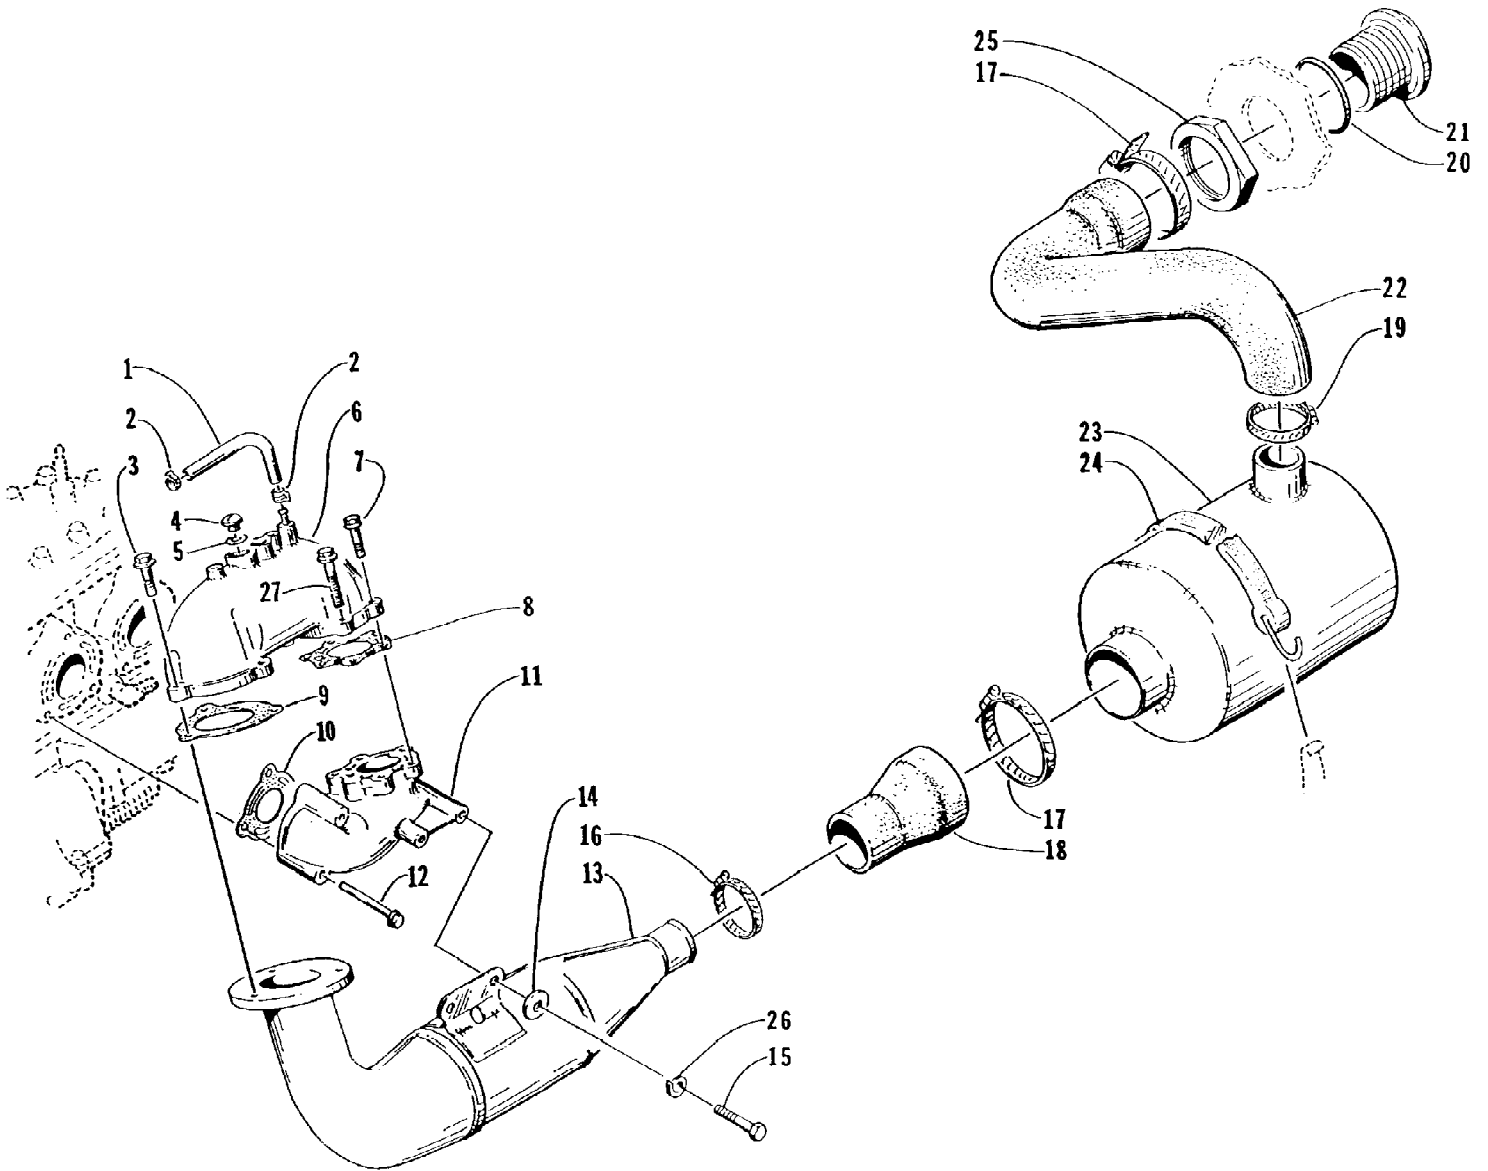

1997 MONTEGO (97MTA-1997)
EXHAUST ASSEMBLY

1997 MONTEGO (97MTA-1997)
EXHAUST ASSEMBLY

Page 20 of 57

Ref #	Part Number	Qty	S/P/F	Description
1	3008-355	1	/P	Hose, By-Pass
2	3008-039	2		Clamp
3	3008-215	3	/P	Screw, Cap
4	3008-025	1		Plug
5	3008-022	1		Gasket
6	3008-398	1		Pipe, Exhaust
7	3008-371	3		Screw, Cap
8	3008-385	1	/P	Gasket, Exhaust Pipe
9	3008-386	1	/P	Gasket, Exhaust Joint
10	3008-384	2	/P	Gasket, Exhaust Manifold
11	3008-204	1	/P	Manifold, Exhaust
12	3008-373	6	/P	Screw, Cap
13	0712-217	1		Expansion Chamber
14	3008-189	2		Washer
15	3008-188	2		Screw, Cap
16	0624-390	1		Clamp, Hose
17	0624-169	2		Clamp, Hose
18	0610-282	1		Hose, Exhaust - In
19	0624-037	1		Clamp, Hose
20	0612-676	1		Gasket, Exhaust - Foam
21	0612-575	1	S	Outlet, Exhaust
22	0610-283	1		Hose, Exhaust - Out
23	0712-218	1		Muffler
24	0773-805	1		Tiedown
25	0612-576	1		Nut, Exhaust Outlet
26	3008-021	2		Washer, Lock
27	3008-372	2		Screw, Cap