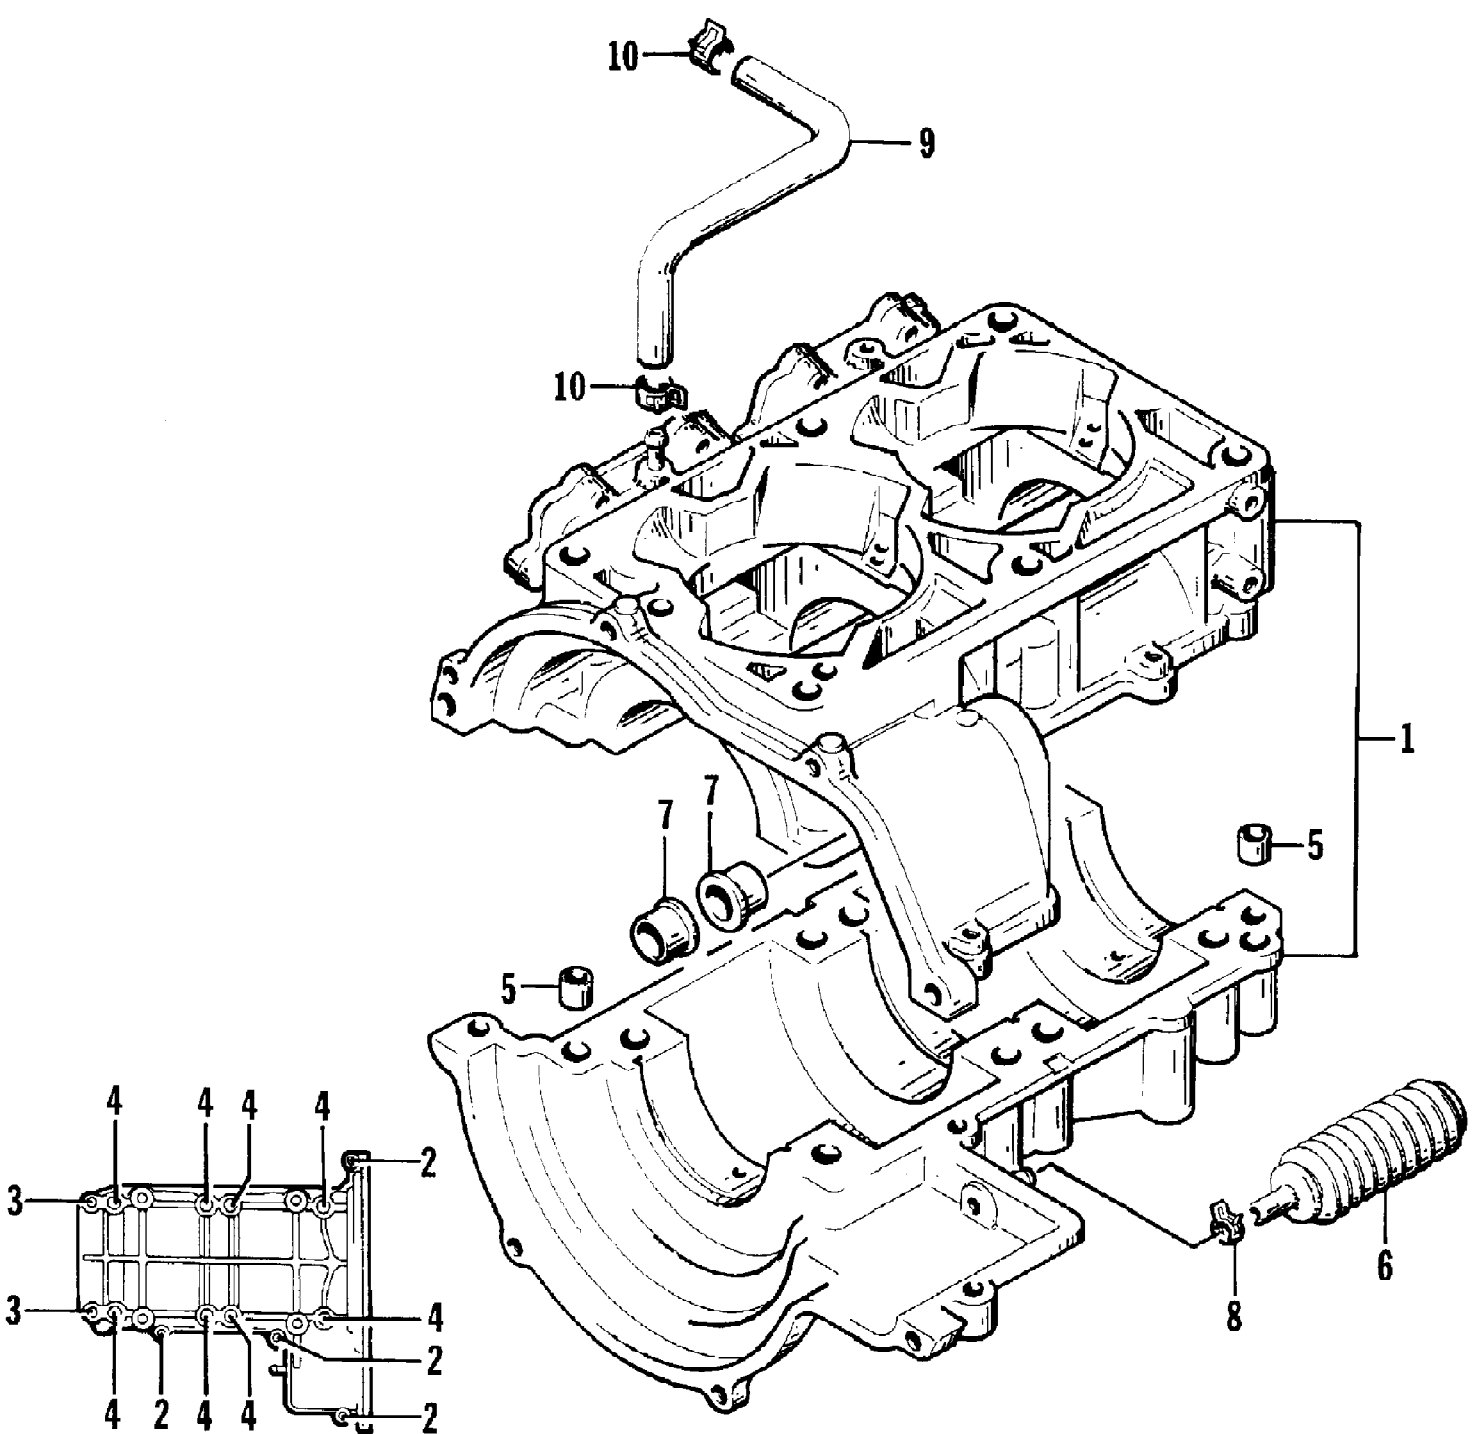

1997 MONTEGO (97MTA-1997)
CRANKCASE

1997 MONTEGO (97MTA-1997)
CRANKCASE

Page 8 of 57

Ref #	Part Number	Qty	S/P/F	Description
1	3008-382	1		Crankcase Assembly (inc. 2-5)
2	3008-210	4	/P	Screw, Cap
3	3008-211	2	S	Screw, Cap
4	3008-212	8	/P	Screw, Cap
5	3008-199	2	/P	Pin
6	3008-100	1		Bladder, Magneto Case
7	3008-105	2		Bushing, Pinion Shaft
8	3008-038	1		Clamp
9	3008-200	1	/P	Hose, Vacuum
10	3008-039	2		Clamp, Hose