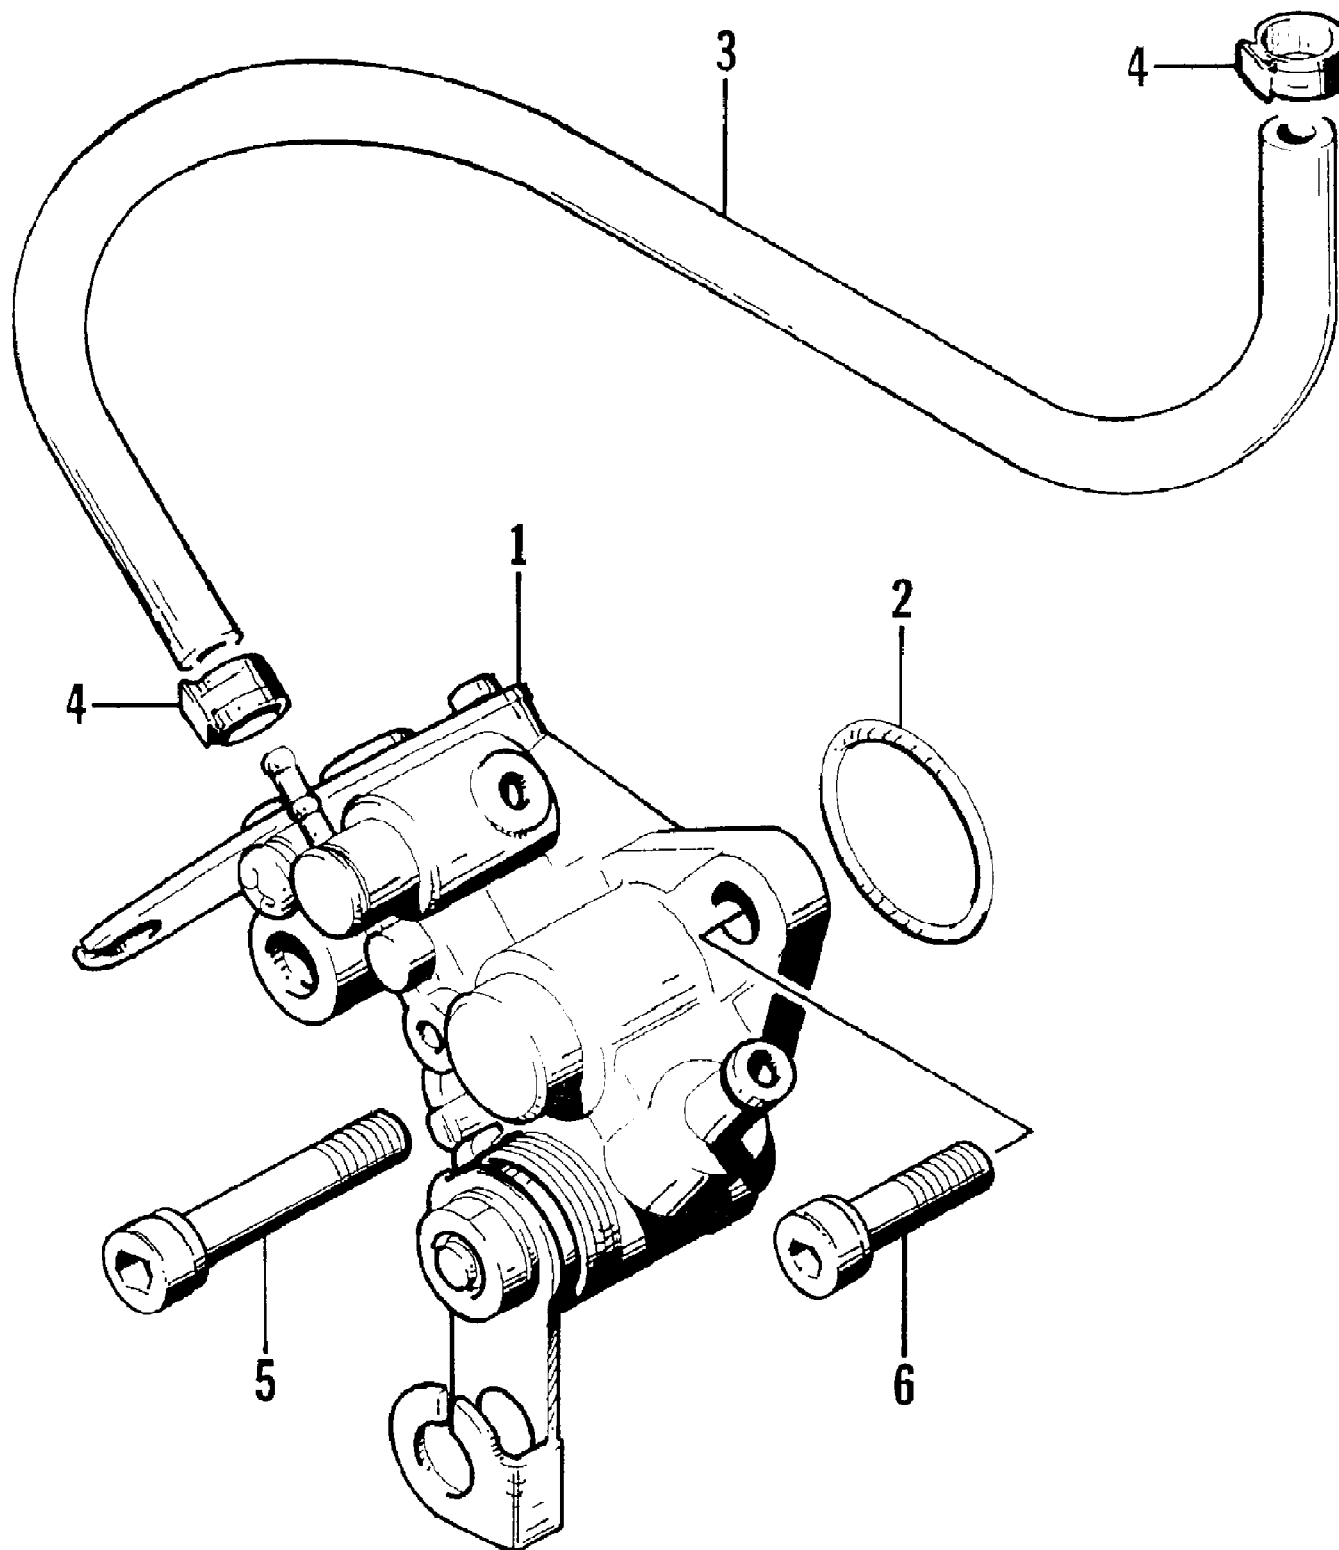

1997 MONTEGO (97MTA-1997)
OIL PUMP

Page 42 of 57

Ref #	Part Number	Qty	S/P/F	Description
1	3008-451	1	S	Oil Pump Assembly
2	3008-030	1		O-Ring
3	3008-035	1	/P	Hose
4	0624-291	2		Clamp
5	3008-242	1		Screw, Cap
6	3008-243	1		Screw, Cap