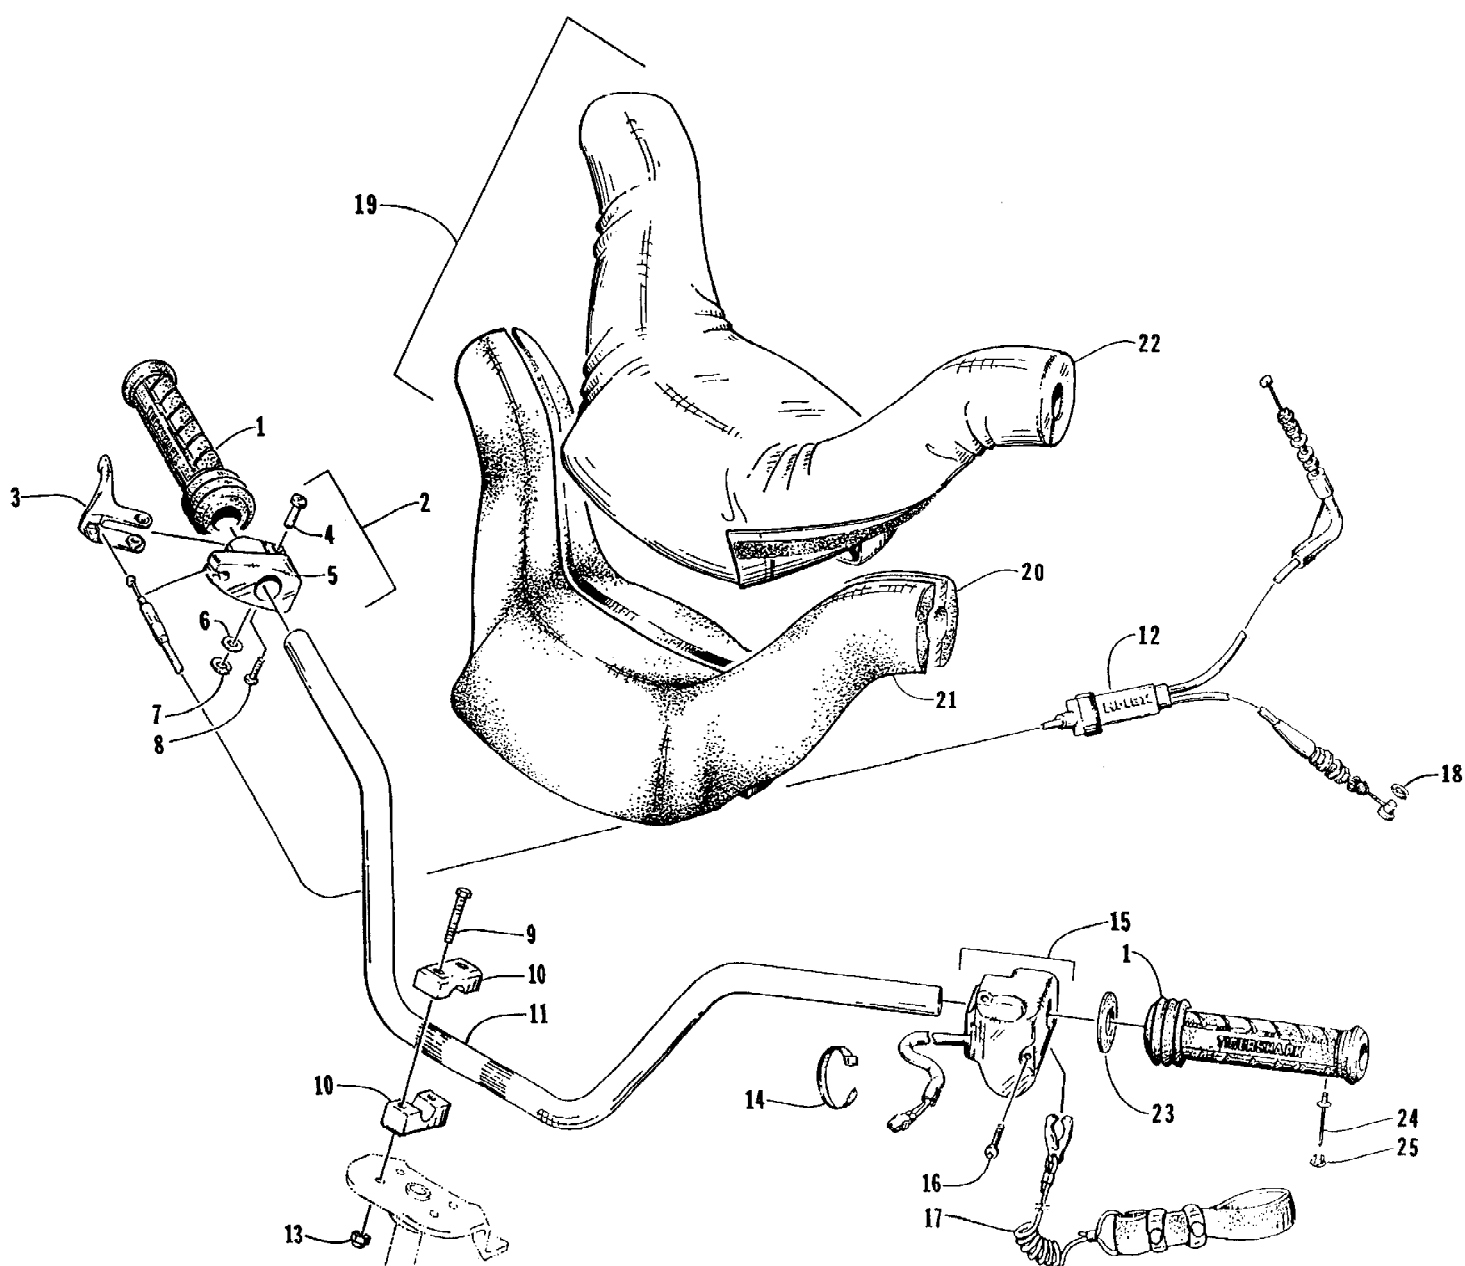

1997 MONTEGO (97MTA-1997)
HANDLEBAR ASSEMBLY

1997 MONTEGO (97MTA-1997)
HANDLEBAR ASSEMBLY

Page 24 of 57

Ref #	Part Number	Qty	S/P/F	Description
1	0673-990	2	S	Grip, Handlebar
2	0773-018	1		Throttle, Assembly (inc. 3-7)
3	0605-234	1		Lever, Throttle
4	0605-236	1		Pin, Throttle Lever
5	0605-235	1		Housing, Throttle
6	0624-099	1		Washer
7	0624-113	1		C-Clip
8	0624-091	1		Screw, Machine
9	0624-056	4		Screw, Cap
10	0673-282	4		Cap, Steering Adjuster
11	0673-992	1	/P	Handlebar
12	0687-093	1		Cable, Throttle
13	0624-250	4		Nut, Lock
14	0123-788	0	/P	Tie, Cable
15	0609-308	1		Switch, Start/Stop/Tether/Bilge
16	0624-148	3		Screw, Machine
17	0609-243	1	S	Cord, Tether
18	0624-104	1		C-Clip
19	0773-700	1		Handlebar Pad - Assembly (inc. 20-22)
20	0605-335	1		Pad, Handlebar - Rear
21	0605-334	1		Pad, Handlebar - Front
22	0	1	F	Cover, Handlebar Pad
23	1673-095	1		Washer, Rubber - Handlebar
24	8060-230	2		Rivet
25	1673-111	2		Plug