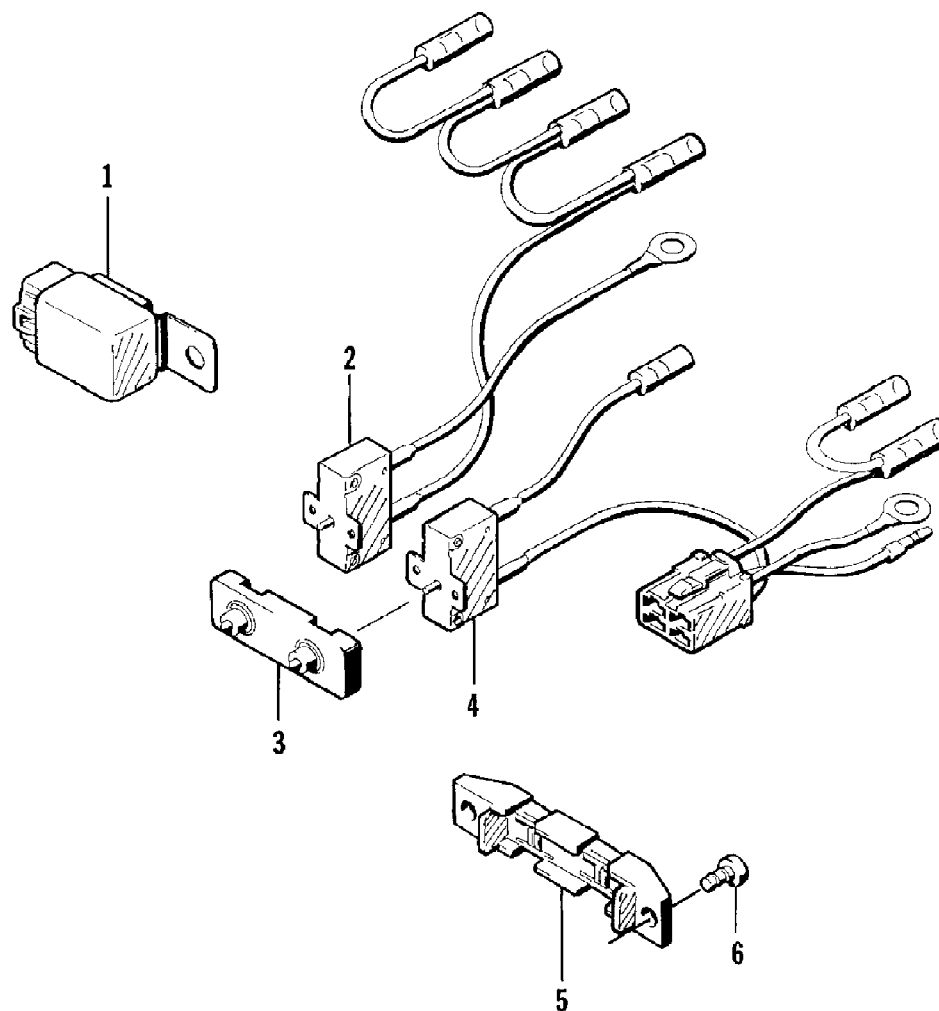

1997 MONTEGO (97MTA-1997)
SENSOR ASSEMBLY

Page 51 of 57

Ref #	Part Number	Qty	S/P/F	Description
1	3008-297	1	/P	Relay - Assembly
2	3008-348	1	S	Protector, Circuit Charge
3	3008-351	1		Cap, Circuit Protector
4	3008-350	1	/P	Protector, Circuit Load
5	3008-294	1	/P	Holder, Circuit Protector
6	3008-313	2		Screw, Cap