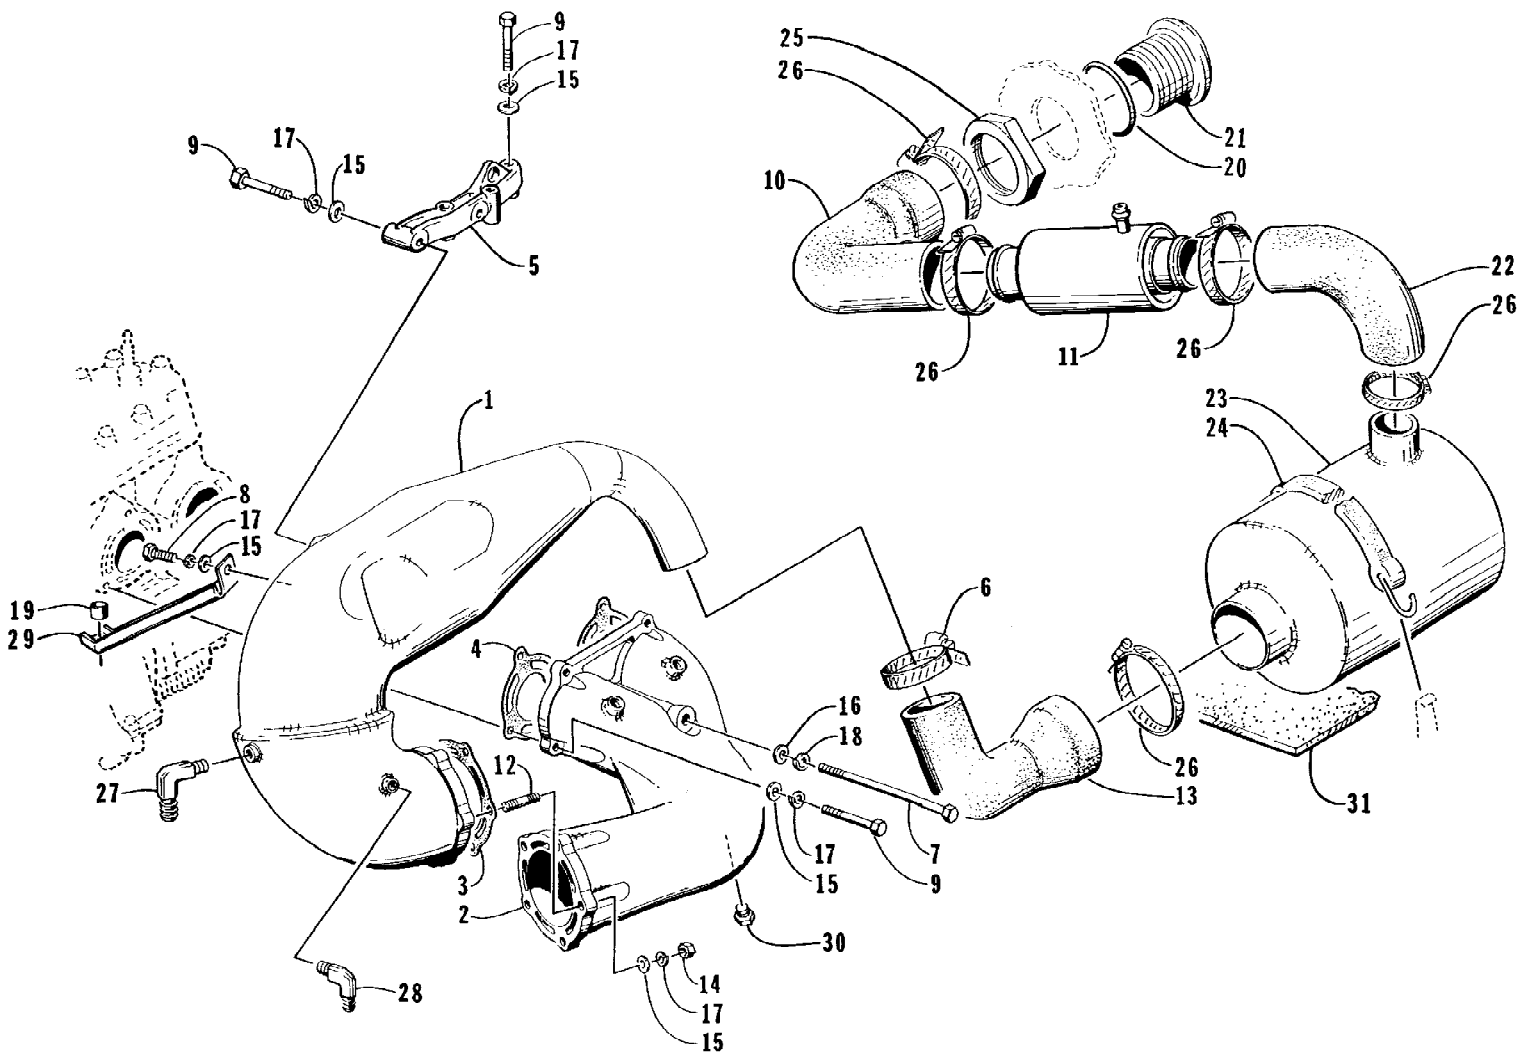

1997 MONTE CARLO 770 (97MCB-1997)
EXHAUST ASSEMBLY

1997 MONTE CARLO 770 (97MCB-1997)
EXHAUST ASSEMBLY

Page 16 of 61

Ref #	Part Number	Qty	S/P/F	Description
1	0612-717	1	S	Chamber, Expansion
2	0612-716	1	S	Manifold, Exhaust
3	0612-741	1	S	Gasket, Expansion Chamber
4	1673-254	1		Gasket, Exhaust Manifold
5	0612-732	1	S	Bracket, Expansion Chamber
6	0624-390	1		Clamp, Hose
7	0624-344	1		Screw, Cap
8	0624-026	1		Screw, Cap
9	0624-402	9		Screw, Cap
10	0610-302	1	S	Hose, Exhaust
11	0712-231	1		Resonator
12	0624-383	5		Stud
13	0610-286	1		Hose, Exhaust - In
14	0624-149	5		Nut
15	0624-028	15		Washer
16	0624-008	1		Washer
17	0624-027	15		Washer, Lock
18	0624-012	1		Washer, Lock
19	0624-420	1		Spacer
20	0612-676	1		Gasket
21	0612-575	1	S	Outlet, Exhaust
22	0610-297	1		Hose, Exhaust - Out
23	0712-226	1		Muffler
24	0773-794	2		Tiedown, Rubber
25	0612-576	1		Nut, Exhaust Outlet
26	0624-169	5		Clamp, Hose
27	1673-102	3		Fitting, Elbow
28	1673-101	1	/P	Fitting, Elbow
29	0612-737	1		Brace, Expansion Chamber
30	1673-360	1		Plug