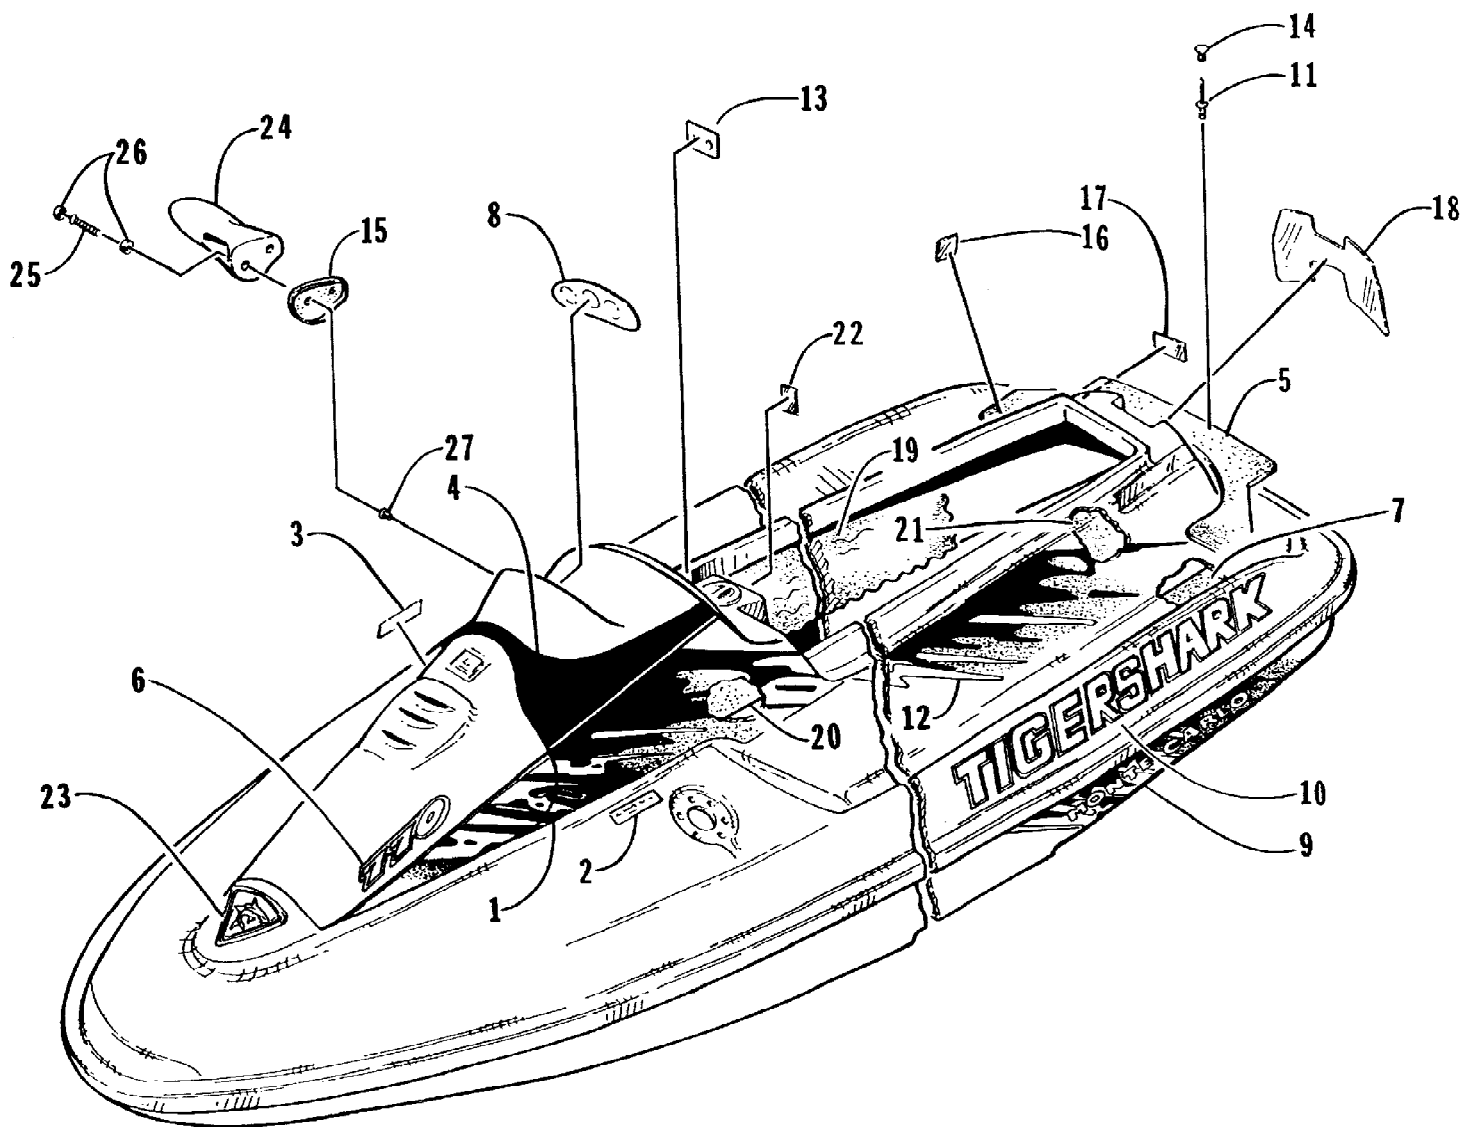

1997 MONTE CARLO 770 (97MCB-1997)
DECAL AND FOOTPAD ASSEMBLY

Page 10 of 61

Ref #	Part Number	Qty	S/P/F	Description
1	0614-262	1		Decal, Hatch - Right
1	0614-263	1		Decal, Hatch - Left
2	0614-299	1		Decal, Warning Fuel
3	0614-300	1		Decal, Oil Filler
4	0614-330	1		Decal, Deck - Upper Right
4	0614-331	1		Decal, Deck - Upper Left
5	1673-218	1		Pad, Foot - Rear
6	0614-255	2		Decal, Hatch - "770"
7	0617-262	2		Foam, Footwell
8	0614-253	1		Decal, Instrument Panel
9	0614-260	1		Decal, Hull - Right
9	0614-261	1		Decal, Hull - Left
10	0614-265	2		Decal, Deck - "Tigershark"
11	0623-665	20		Rivet
12	0614-258	1		Decal, Side - Right
12	0614-259	1		Decal, Side - Left
13	0614-245	1		Decal, Console
14	1673-181	20		Plug, Mushroom
15	1673-120	1		Gasket, Mirror Mounting - Right
15	1673-127	1		Gasket, Mirror Mounting - Left
16	0614-067	1		Decal, USCG Exemption
17	0614-154	1		Decal, Caution - Uprighting
18	0614-155	1		Decal, Regulation
19	0617-184	1		Foam, Deck - Right
20	0617-186	2		Foam, Deck
21	0617-185	1		Foam, Deck - Left
22	1611-866	1		Decal, Warning - Gas Vapors
23	0614-321	1		Decal, Crest
24	1673-298	1	S	Mirror - Assembly - Right
24	1673-299	1	S	Mirror - Assembly - Left
25	0624-271	4		Screw, Cap
26	0124-054	4	/P	Snap Cap w/Washer
27	0623-557	4		Insert, Brass