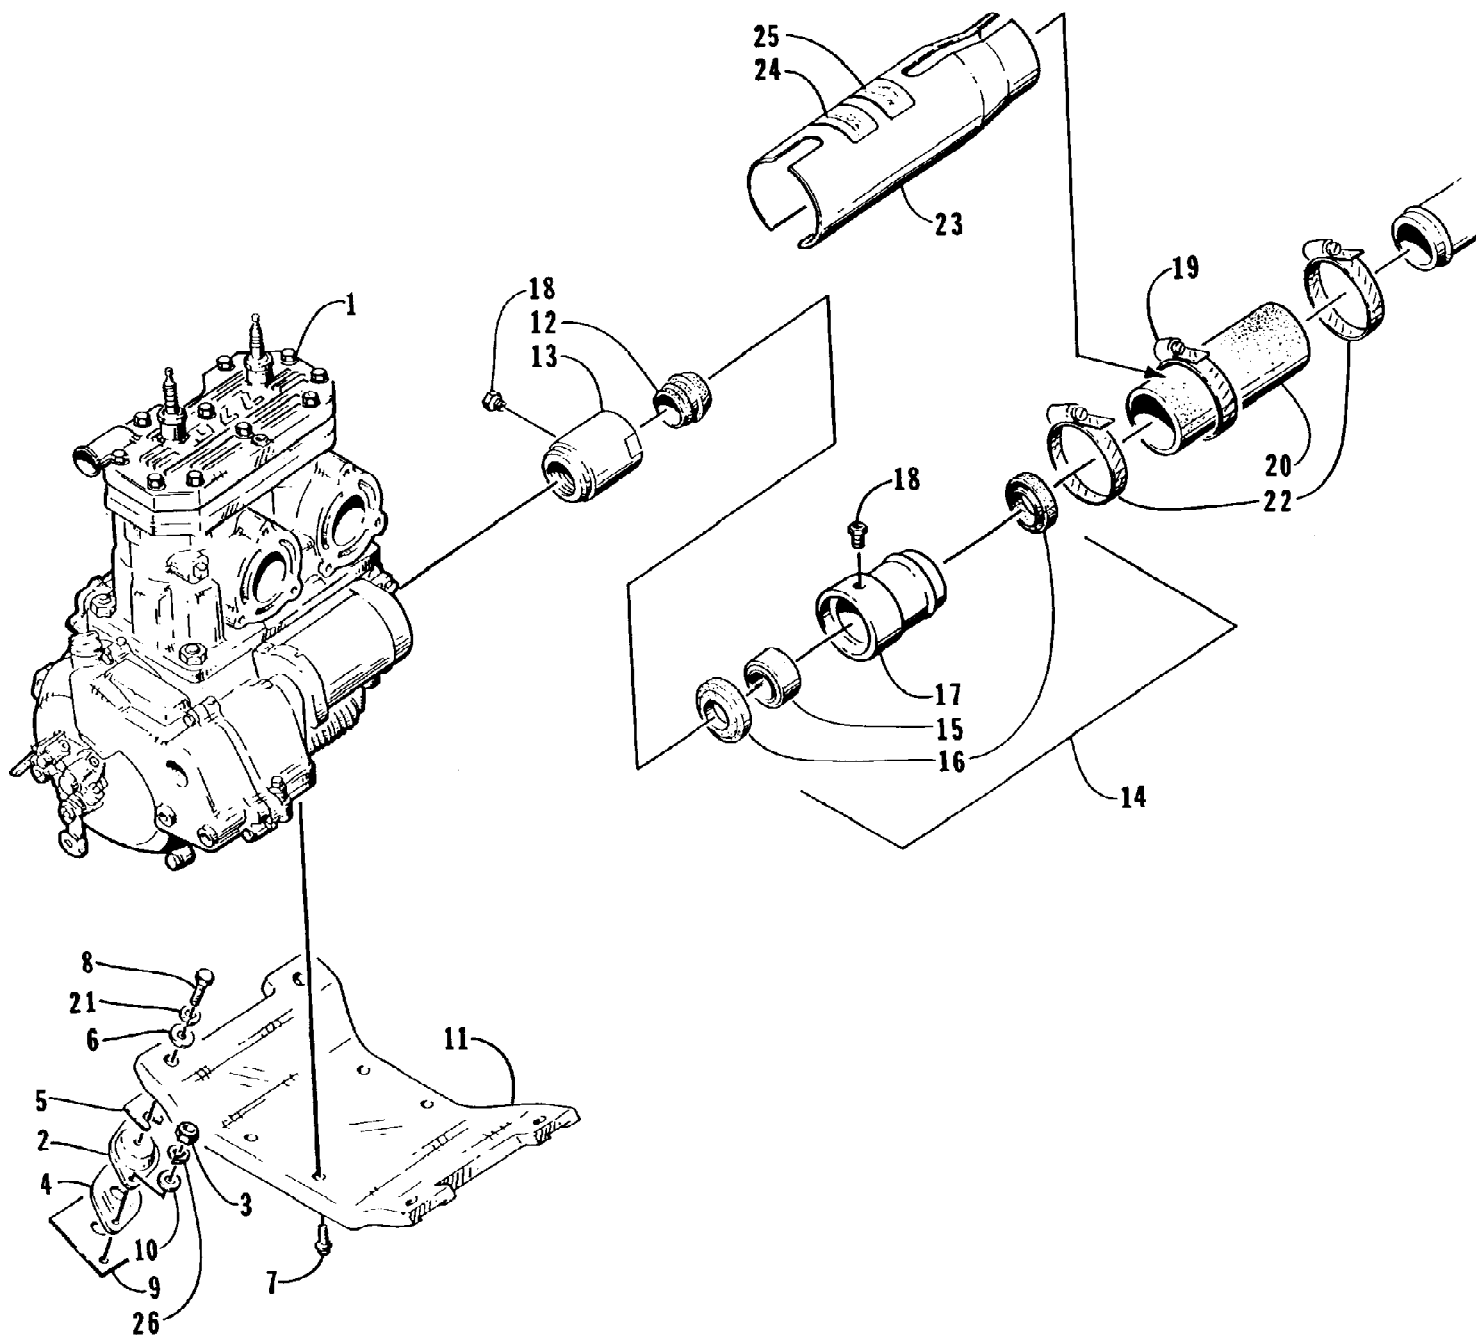

1997 MONTE CARLO 770 (97MCB-1997)
ENGINE AND RELATED ASSEMBLY

Page 14 of 61

Ref #	Part Number	Qty	S/P/F	Description
1	0662-197	1	S	Engine
2	0608-157	4		Mount, Engine
3	0624-149	8		Nut
4	0673-508	0	/P	Shim, Engine Mount - 0.125 in.
4	0673-509	0		Shim, Engine Mount - 0.063 in.
5	0624-014	0	/P	Shim - 0.5 mm
5	0624-015	0	/P	Shim - 1.5 mm
6	3008-016	4		Washer
7	3008-203	4	/P	Screw, Cap
8	0624-275	4		Screw, Cap
9	1673-386	4		Shim, Engine Mount
10	0624-028	8		Washer
11	0608-167	1		Plate, Engine Mount
12	0673-787	1	S	Grommet, Seal
13	0675-059	1		Coupler, Engine
14	0775-032	1	/P	Housing, Seal - Assembly (inc. 15-17,one 18)
15	0675-130	2		Bearing
16	0675-114	2	S	Seal
17	0675-129	1		Housing/Bearing - Floating
18	0623-658	2		Fitting, Grease
19	0624-037	1		Clamp
20	0675-017	1	S	Hose, Coupler
21	3008-021	4		Washer, Lock
22	0624-390	2		Clamp, Hose
23	0773-627	1		Guard, Coupler - Assembly (inc. 24-25)
24	1611-608	1		Decal, Warning
25	0614-244	1		Decal, Coupler - Servicing
26	0624-027	8		Washer, Lock