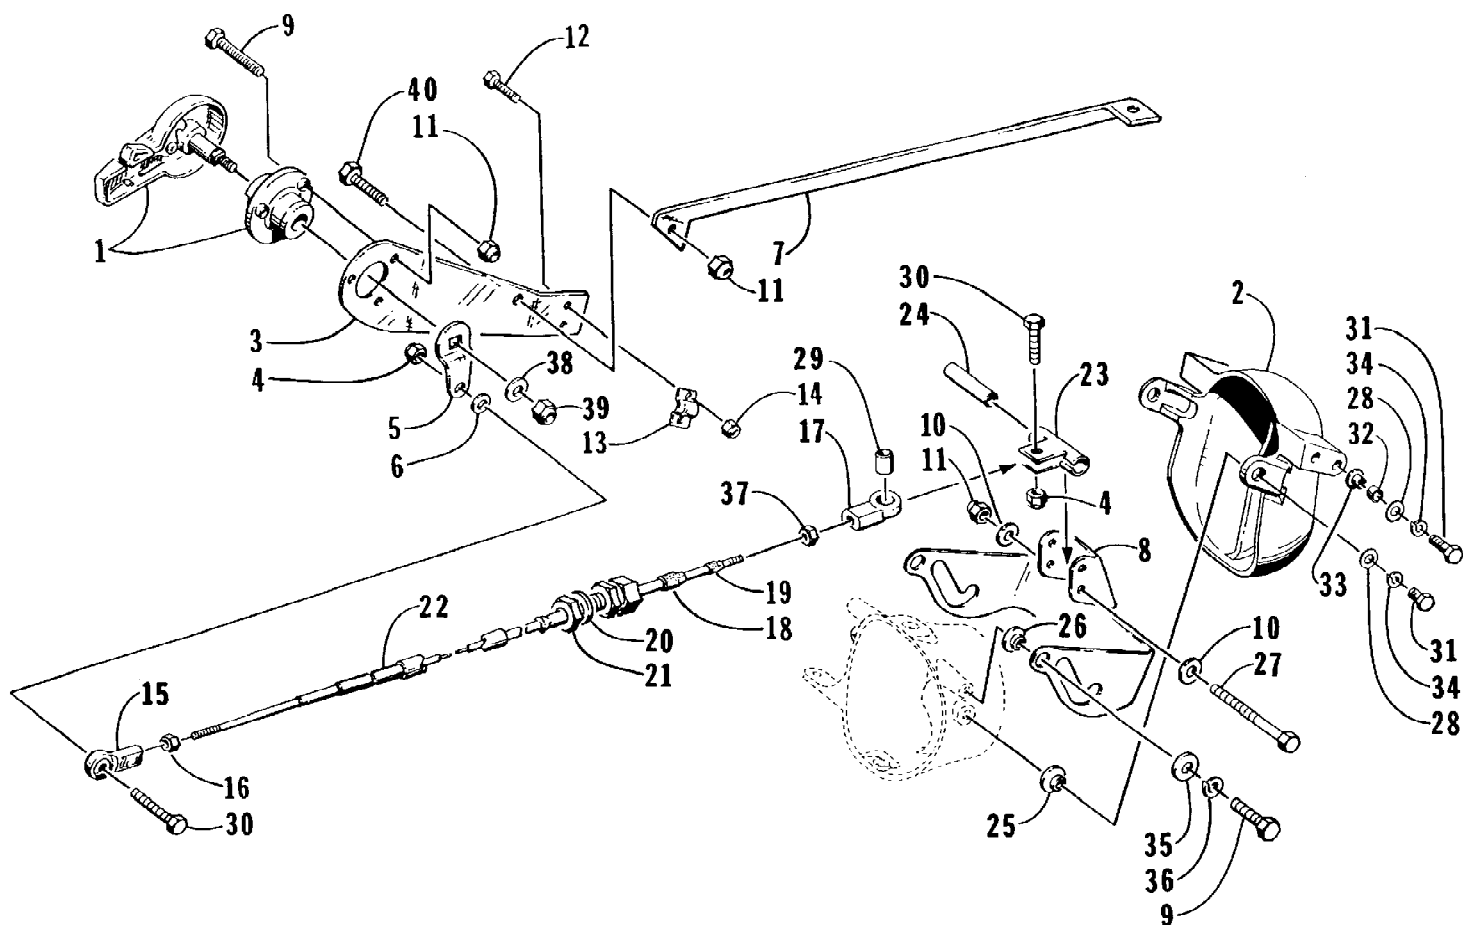

1997 MONTE CARLO 770 (97MCB-1997)
REVERSE DEFLECTOR AND LEVER ASSEMBLY

1997 MONTE CARLO 770 (97MCB-1997)
REVERSE DEFLECTOR AND LEVER ASSEMBLY

Page 49 of 61

Ref #	Part Number	Qty	S/P/F	Description
1	0673-970	1		Lever, Reverse - Assembly
2	1673-262	1	/P	Deflector, Reverse
3	1673-142	1		Mount, Reverse Lever
4	0624-089	2		Nut, Lock
5	1673-264	1		Arm, Reverse Lever
6	0624-115	1		Washer
7	0673-701	1		Bracket, Reverse Cable Support
8	1673-263	1		Plate, Cam Locking
9	0624-053	2	/P	Screw, Cap
10	0624-022	2		Washer
11	0624-250	5		Nut, Lock
12	0624-155	2		Screw, Cap
13	0673-556	1		Clamp, Reverse Cable
14	0624-005	2	/P	Nut, Lock
15	0673-931	1		Rod End
16	0624-107	1		Nut
17	1673-261	1		Rod End
18	0612-364	1		Seal
19	0612-363	1		Seal
20	1673-193	1		Gasket
21	0623-669	1		Nut
22	1673-217	1		Cable, Reverse
23	1673-152	1		Pivot, Universal
24	1673-156	1		Spacer
25	0624-405	2		Bushing
26	0624-404	2		Bushing
27	0624-213	1		Screw, Cap
28	0624-028	4		Washer
29	0624-395	1		Spacer
30	0624-289	2		Screw, Cap
31	0624-026	2		Screw, Cap
32	1673-318	2		Roller, Reverse
33	1673-317	2		Bushing, Reverse
34	0624-027	4		Washer, Lock
35	0624-182	2		Washer
36	0624-036	2		Washer, Lock
37	0624-279	1		Nut
38	0624-008	1		Washer, Lock
39	0624-427	1	/P	Nut
40	0624-053	1	/P	Screw, Cap