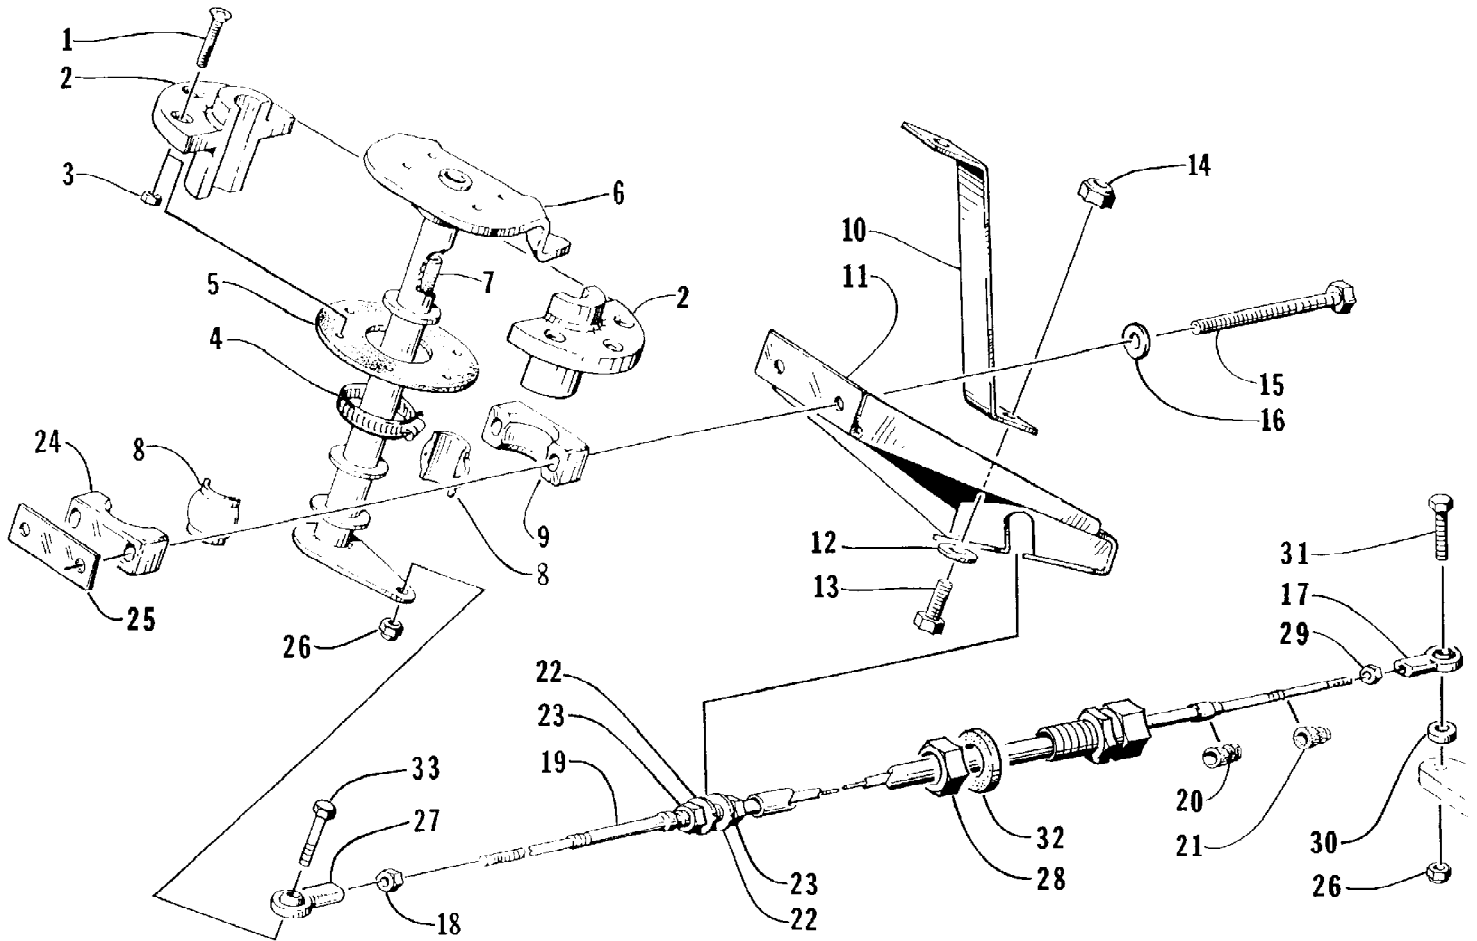

1997 MONTE CARLO 770 (97MCB-1997)
STEERING POST ASSEMBLY

1997 MONTE CARLO 770 (97MCB-1997)
STEERING POST ASSEMBLY

Page 57 of 61

Ref #	Part Number	Qty	S/P/F	Description
1	0624-186	6		Screw, Machine
2	0673-122	2		Bearing, Half-Steering Post
3	0624-250	6		Nut, Lock
4	0624-038	2		Clamp
5	0673-056	1		Seal, Bearing
6	0773-096	1	/P	Post, Steering
7	0717-052	0	/P	Foam, Neoprene Tape
8	0605-149	2		Bearing, Steering Post
9	0605-171	1		Housing, Bearing
10	0673-457	1		Bracket, Support
11	0773-629	1		Bracket, Steering Cable
12	0624-125	1	/P	Washer
13	0624-229	1		Screw, Cap
14	0624-090	1		Nut, Lock
15	0624-192	2		Screw, Cap
16	0624-125	2	/P	Washer
17	0673-932	1		End, Steering Cable
18	0624-107	1		Nut
19	0673-856	1		Cable, Steering
20	0612-363	1		Seal, Rod
21	0612-364	1		Cover, Thread Cap - Steering Cable
22	0624-106	2		Washer
23	0624-105	2		Nut
24	0705-064	1	/P	Housing, Bearing
25	0673-366	1		Spacer, Bearing Housing
26	0624-089	2		Nut, Lock
27	0673-931	1		End, Steering Cable
28	0623-669	1		Nut
29	0624-279	1		Nut
30	0624-381	1		Spacer
31	0624-290	1		Screw, Cap
32	1673-193	1		Gasket, Cable - Foam
33	0624-289	1		Screw, Cap