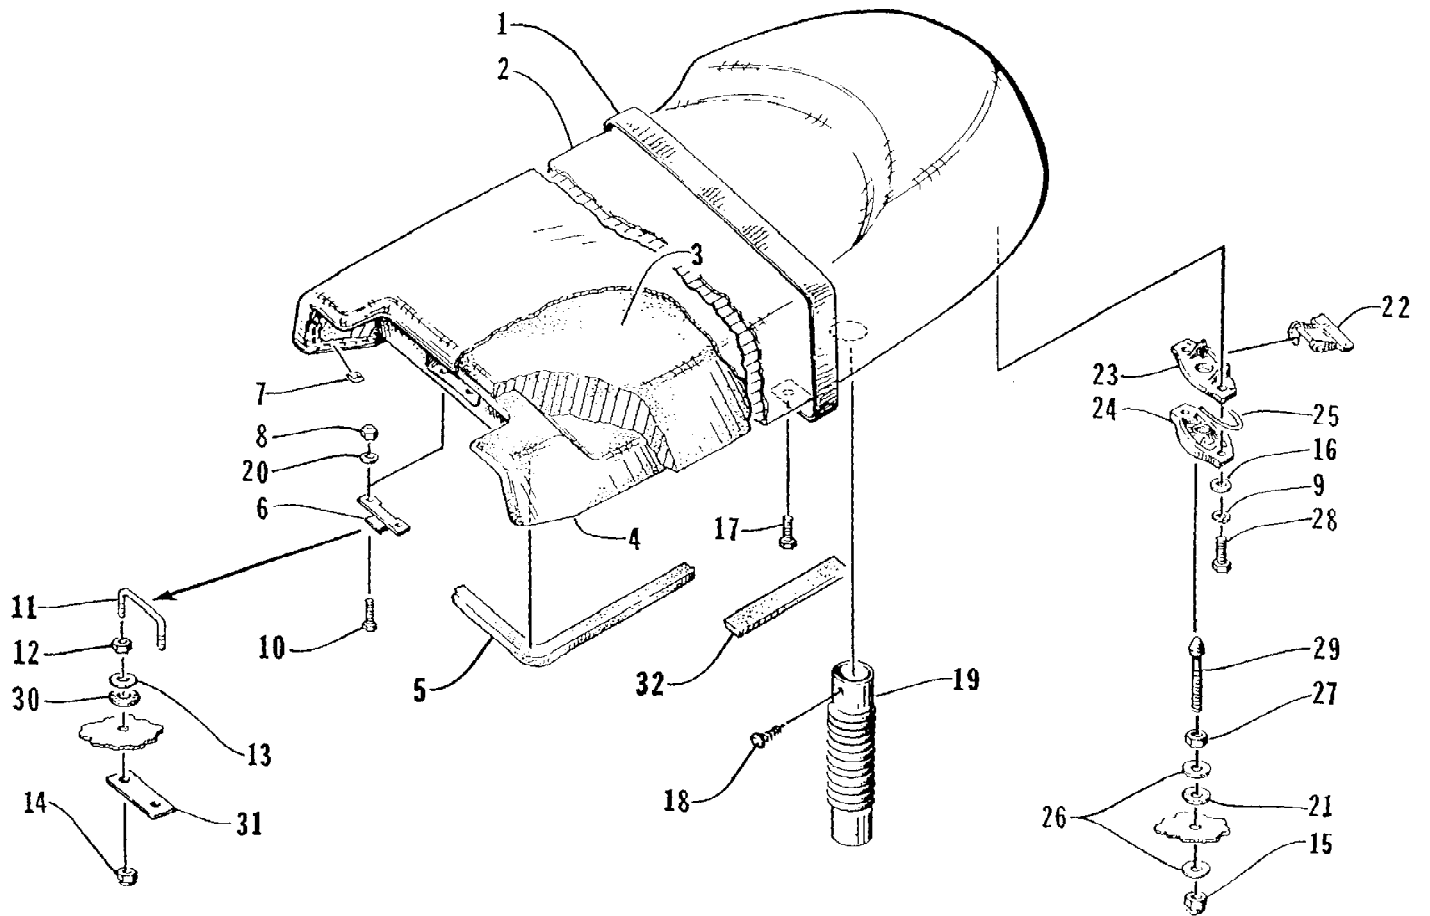

1997 MONTE CARLO 770 (97MCB-1997)
SEAT ASSEMBLY

Page 51 of 61

Ref #	Part Number	Qty	S/P/F	Description
	0773-817	1		Complete Seat Assembly
1	0773-734	2		Strap, Seat
2	0773-818	1		Cover, Seat w/Silkscreen
3	0773-721	1		Foam, Seat
4	0773-811	1		Base, Seat
5	0773-833	0		Seal, Seat Base
6	0673-668	1		Catch, Seat
7	0624-263	0		Staple
8	0624-250	2		Nut, Lock
9	0624-115	2	F	Washer, Lock
10	0624-112	2	/P	Screw, Cap
11	0624-262	1	F	U-Bolt, Seat
12	0624-061	2	F	Nut
13	0624-125	2	/P/F	Washer
14	0624-090	2	F	Nut, Lock
15	0624-009	1	F	Nut, Lock
16	0624-247	2	F	Washer
17	0624-226	4		Screw, Cap
18	0623-585	3	F	Clip, Retaining
19	0610-242	1	F	Air Tube, Exhaust
20	0624-182	2		Washer
21	0623-391	1		Washer, Rubber
22	0673-026	1	F	Lever, Release - Seat Latch
23	0673-024	1	S/F	Cover, Latch - Seat
24	0673-025	1	F	Back, Latch - Seat
25	0673-023	1	F	Clip, Retaining
26	0624-159	2	F	Washer
27	0624-047	1	F	Nut
28	0624-290	2	F	Screw, Cap
29	1673-108	1	S	Stud, Latch - Seat
30	0624-126	2	F	Washer, Rubber
31	0673-752	1		Plate, Backing
32	0617-195	4		Pad, Foam