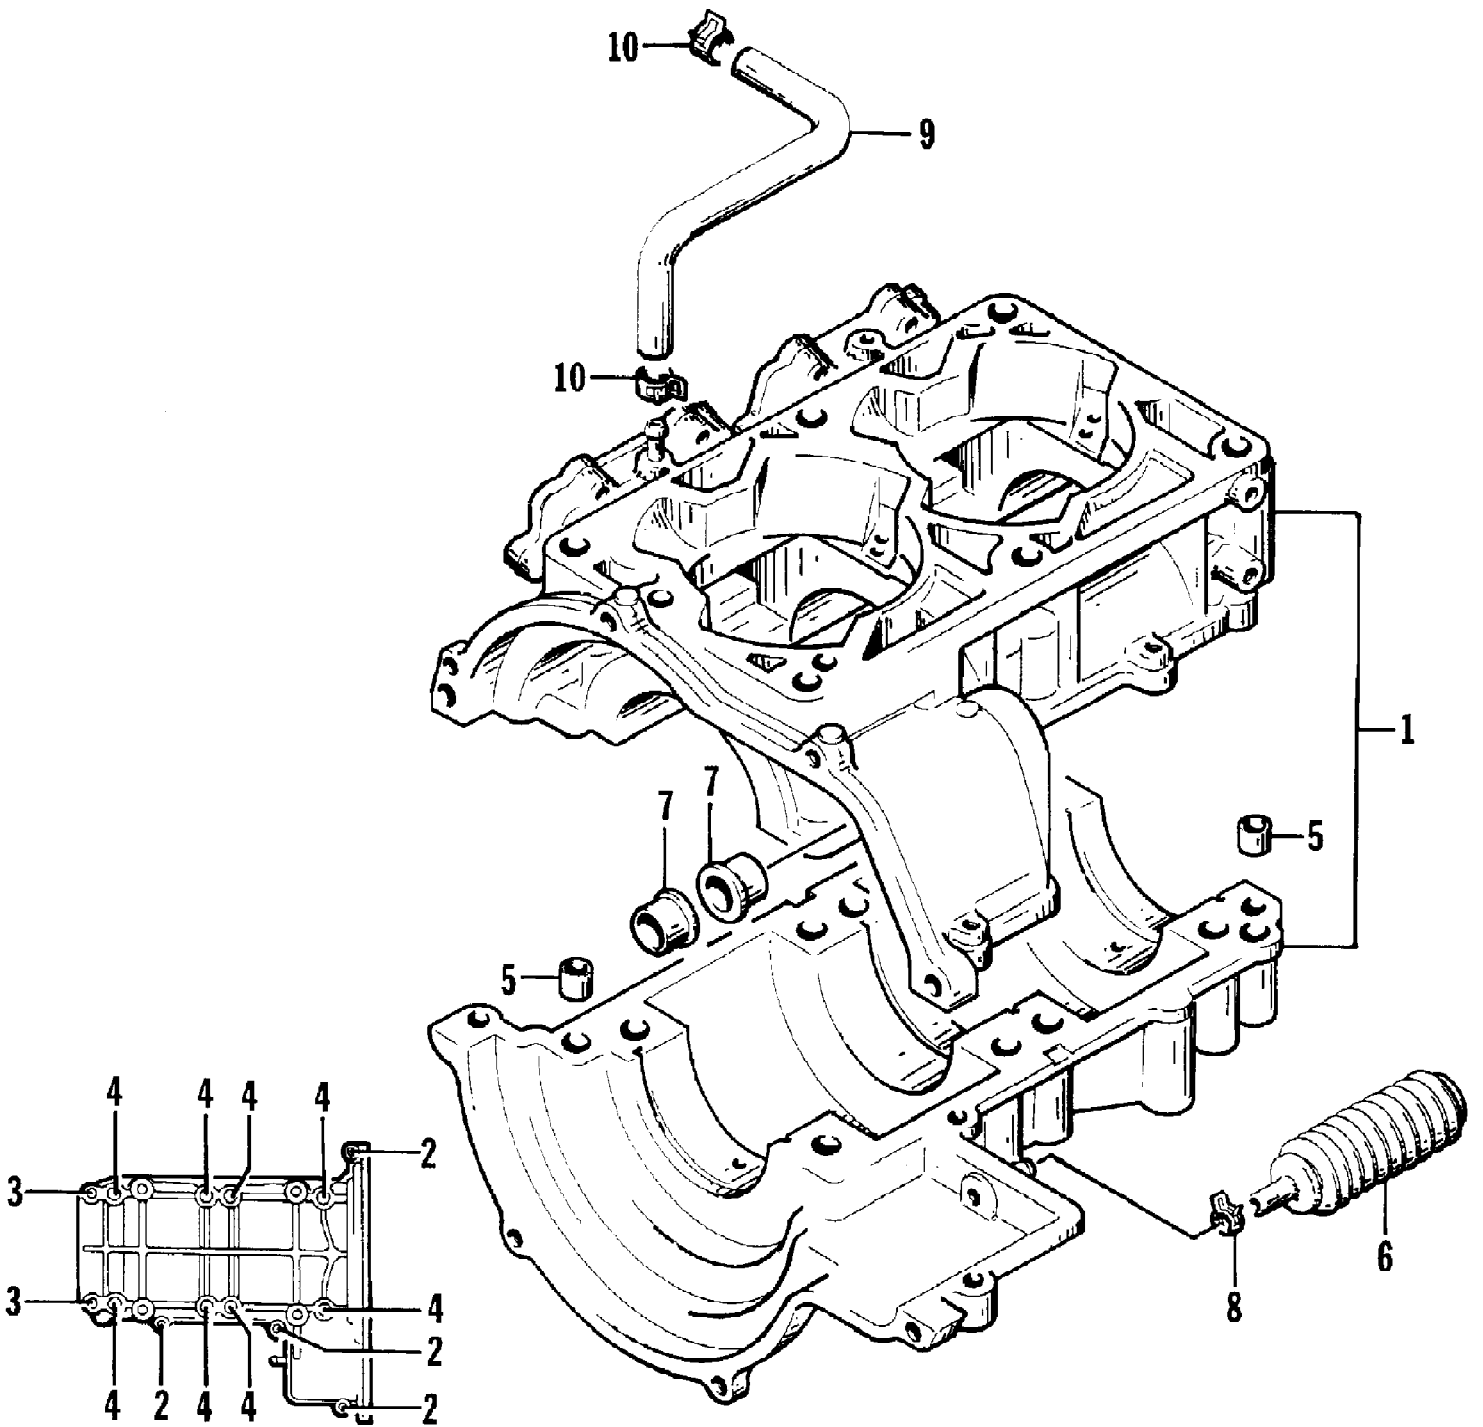

1997 MONTE CARLO 770 (97MCB-1997)
BILGE PUMP ASSEMBLY

Page 2 of 61

Ref #	Part Number	Qty	S/P/F	Description
1	0673-377	1		Fitting, Outlet - Bilge
2	0612-456	2		Seal, Fitting
3	0673-378	2	S	Nut, Fitting
4	0624-018	2		Clamp, Hose
5	0710-185	1		Hose, Bilge
6	0673-404	1		Plug, Drain
7	1673-331	1	S	Pump, Bilge
8	0624-037	1		Clamp
9	1673-062	1		Mount, Bilge Pump
10	0673-459	1		O-Ring
11	0624-250	2		Nut, Lock
12	0673-278	1		Retainer, Drain Plug

1997 MONTE CARLO 770 (97MCB-1997)
CRANKSHAFT

1997 MONTE CARLO 770 (97MCB-1997)
CRANKSHAFT

Page 6 of 61

Ref #	Part Number	Qty	S/P/F	Description
1	3008-412	2	S	Piston, Standard
1	3008-414	2		Piston, Optional (+ 0.010 in.)
1	3008-416	2		Piston, Optional (+ 0.020 in.)
2	3008-413	2		Ring Set, Standard
2	3008-415	2		Ring Set, Optional (+ 0.010 in.)
2	3008-417	2		Ring Set, Optional (+ 0.020 in.)
3	3008-482	2	/P	Pin
4	3003-433	2	/P	Bearing
5	3003-439	4	/P	Ring, Snap
6	3008-428	1		Crankshaft Assembly (inc. 7-21)
7	3008-427	2		Connecting Rod
8	3008-429	1	/P	Crank Pin
9	3008-430	1		Crankshaft, Right
10	3008-431	1		Crankshaft, Center
11	3008-432	1		Wheel
12	3008-433	1		Crankshaft, Left
13	3008-069	1		Balancer
14	3003-606	1		Race, Center
15	3003-453	1		Ring, Center
16	3008-019	1		Washer
17	3008-421	1	/P	Bearing
18	3008-422	3	S	Bearing
19	3008-423	2		Bearing
20	3004-372	3	S	Screw, Machine
21	3008-495	1	/P	Washer
22	3008-072	1		Spacer, Crankshaft
23	3003-367	2		Seal, Oil
24	3002-355	1		Seal, Oil - Center
25	3003-359	1		C-Ring
26	3003-658	4	/P	Pin