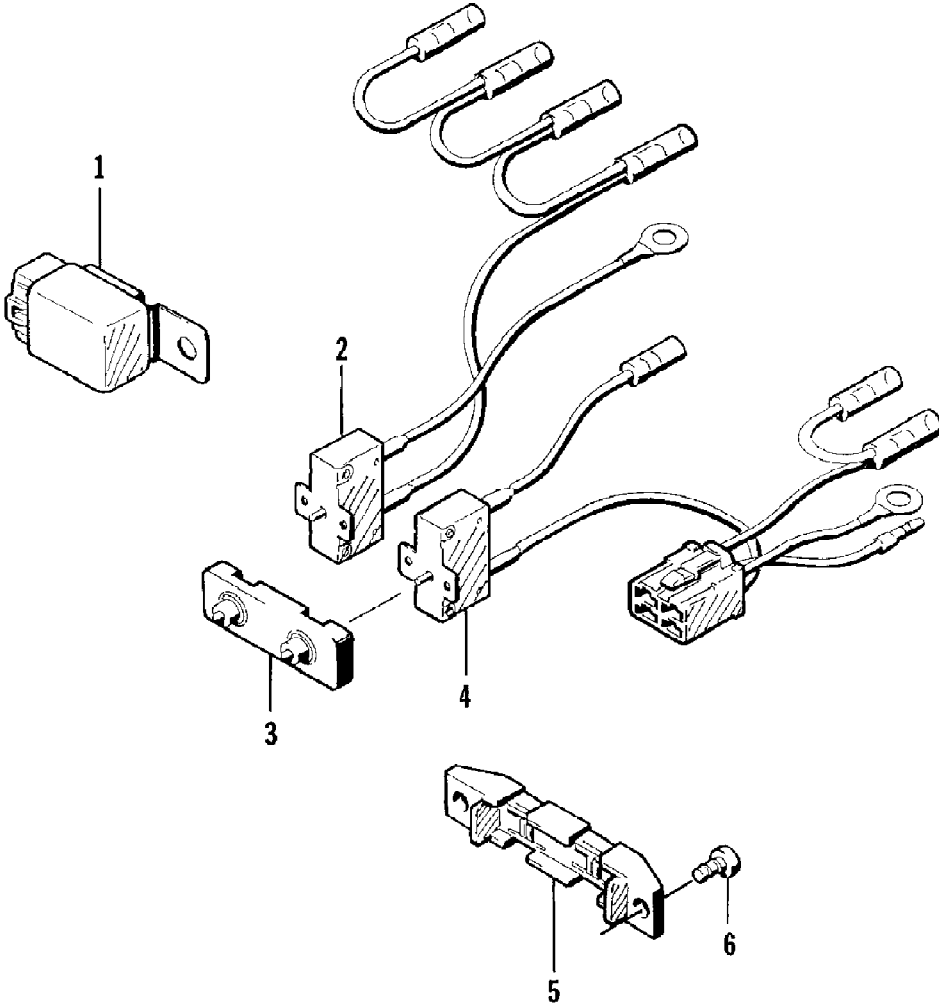

1997 MONTE CARLO 770 (97MCB-1997)
SENSOR ASSEMBLY

Page 53 of 61

Ref #	Part Number	Qty	S/P/F	Description
1	3008-297	1	/P	Relay - Assembly
2	3008-348	1	S	Protector, Circuit Charge
3	3008-351	1		Cap, Circuit Protector
4	3008-350	1	/P	Protector, Circuit Load
5	3008-294	1	/P	Holder, Circuit Protector
6	3008-313	2		Screw, Cap