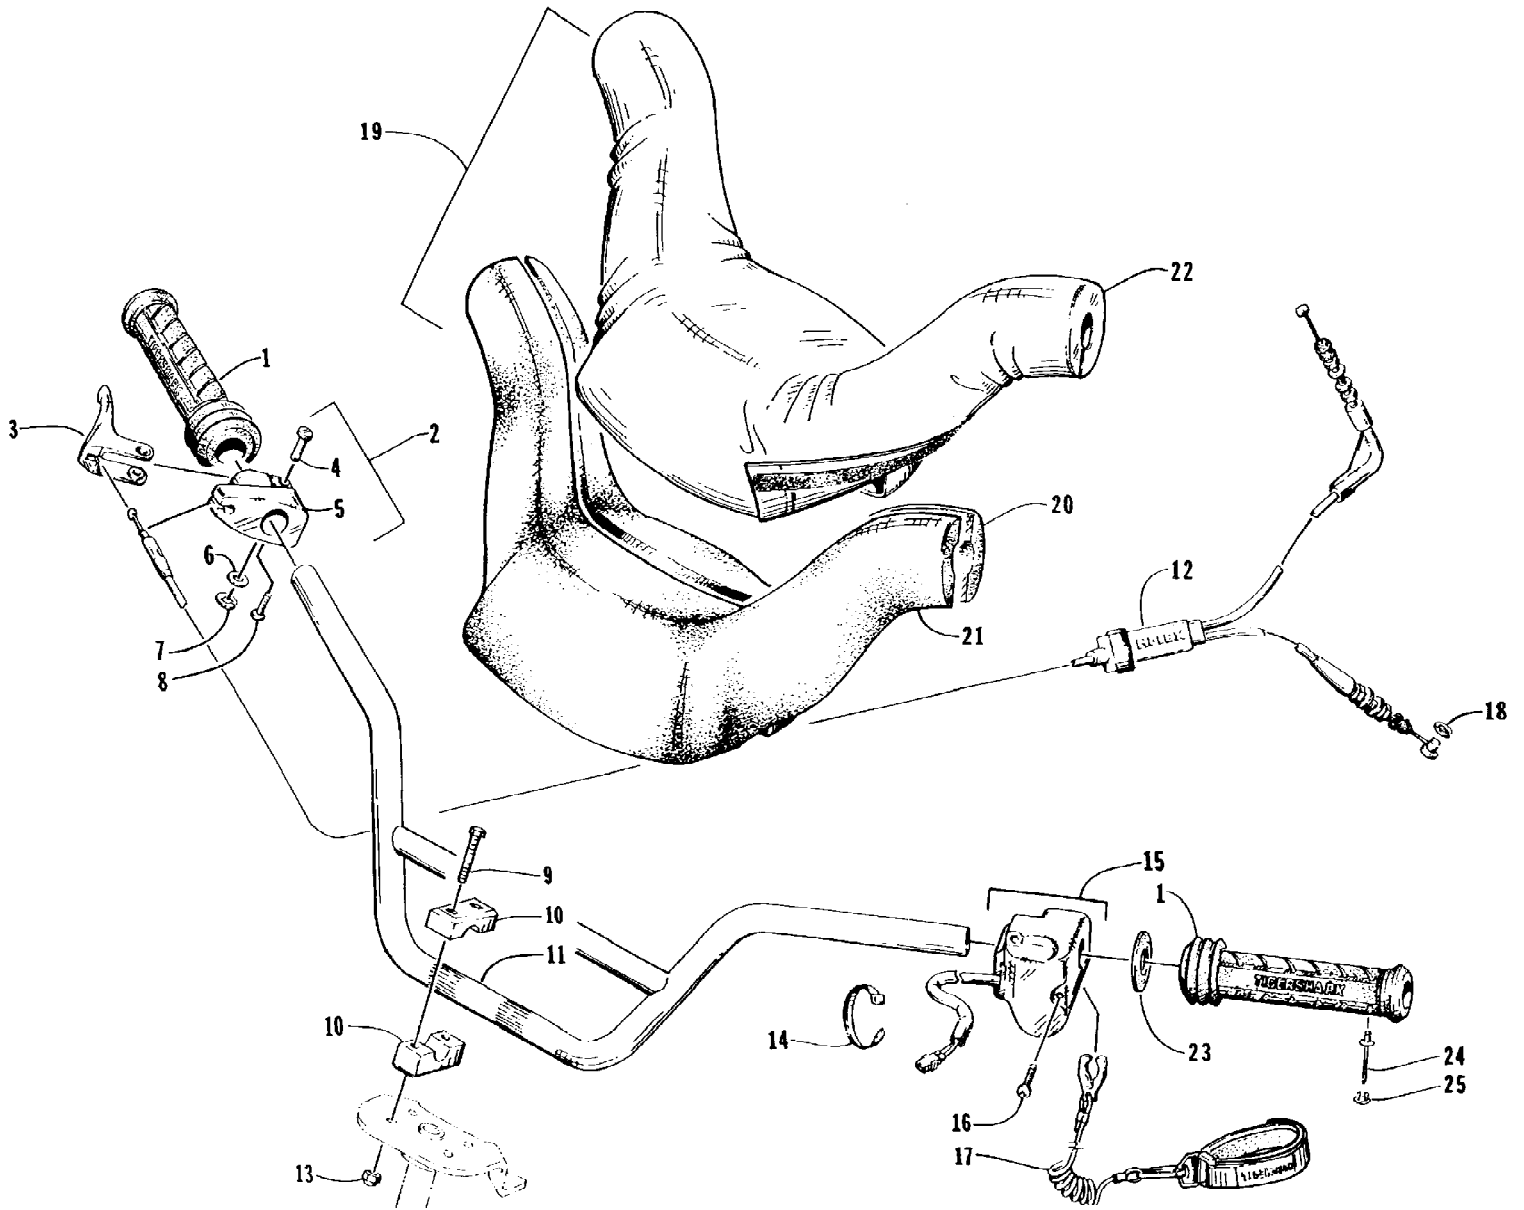

1997 MONTE CARLO 770 (97MCB-1997)
HANDLEBAR ASSEMBLY

1997 MONTE CARLO 770 (97MCB-1997)
HANDLEBAR ASSEMBLY

Page 20 of 61

Ref #	Part Number	Qty	S/P/F	Description
1	0673-990	2	S	Grip, Handlebar
2	0773-018	1		Throttle, Assembly (inc. 3-7)
3	0605-234	1		Lever, Throttle
4	0605-236	1		Pin, Throttle Lever
5	0605-235	1		Housing, Throttle
6	0624-099	1		Washer
7	0624-113	1		C-Clip
8	0624-091	1		Screw, Machine
9	0624-056	4		Screw, Cap
10	0673-282	4		Cap, Steering Adjuster
11	0773-572	1		Handlebar
12	0687-076	1		Cable, Throttle
13	0624-250	4		Nut, Lock
14	0123-788	1	/P	Tie, Cable
15	0609-284	1		Switch, Start/Stop/Tether/Bilge (inc. 16)
16	0624-148	3		Screw, Machine
17	0609-310	1	/P	Cord, Tether
18	0624-104	1		C-Clip
19	0773-735	1		Handlebar Pad - Assembly (inc. 20-22)
20	0605-335	1		Pad, Handlebar - Rear
21	0605-334	1		Pad, Handlebar - Front
22	0	1	F	Cover, Handlebar Pad
23	1673-095	1		Washer, Rubber - Handlebar
24	8060-230	2		Rivet
25	1673-111	2		Plug