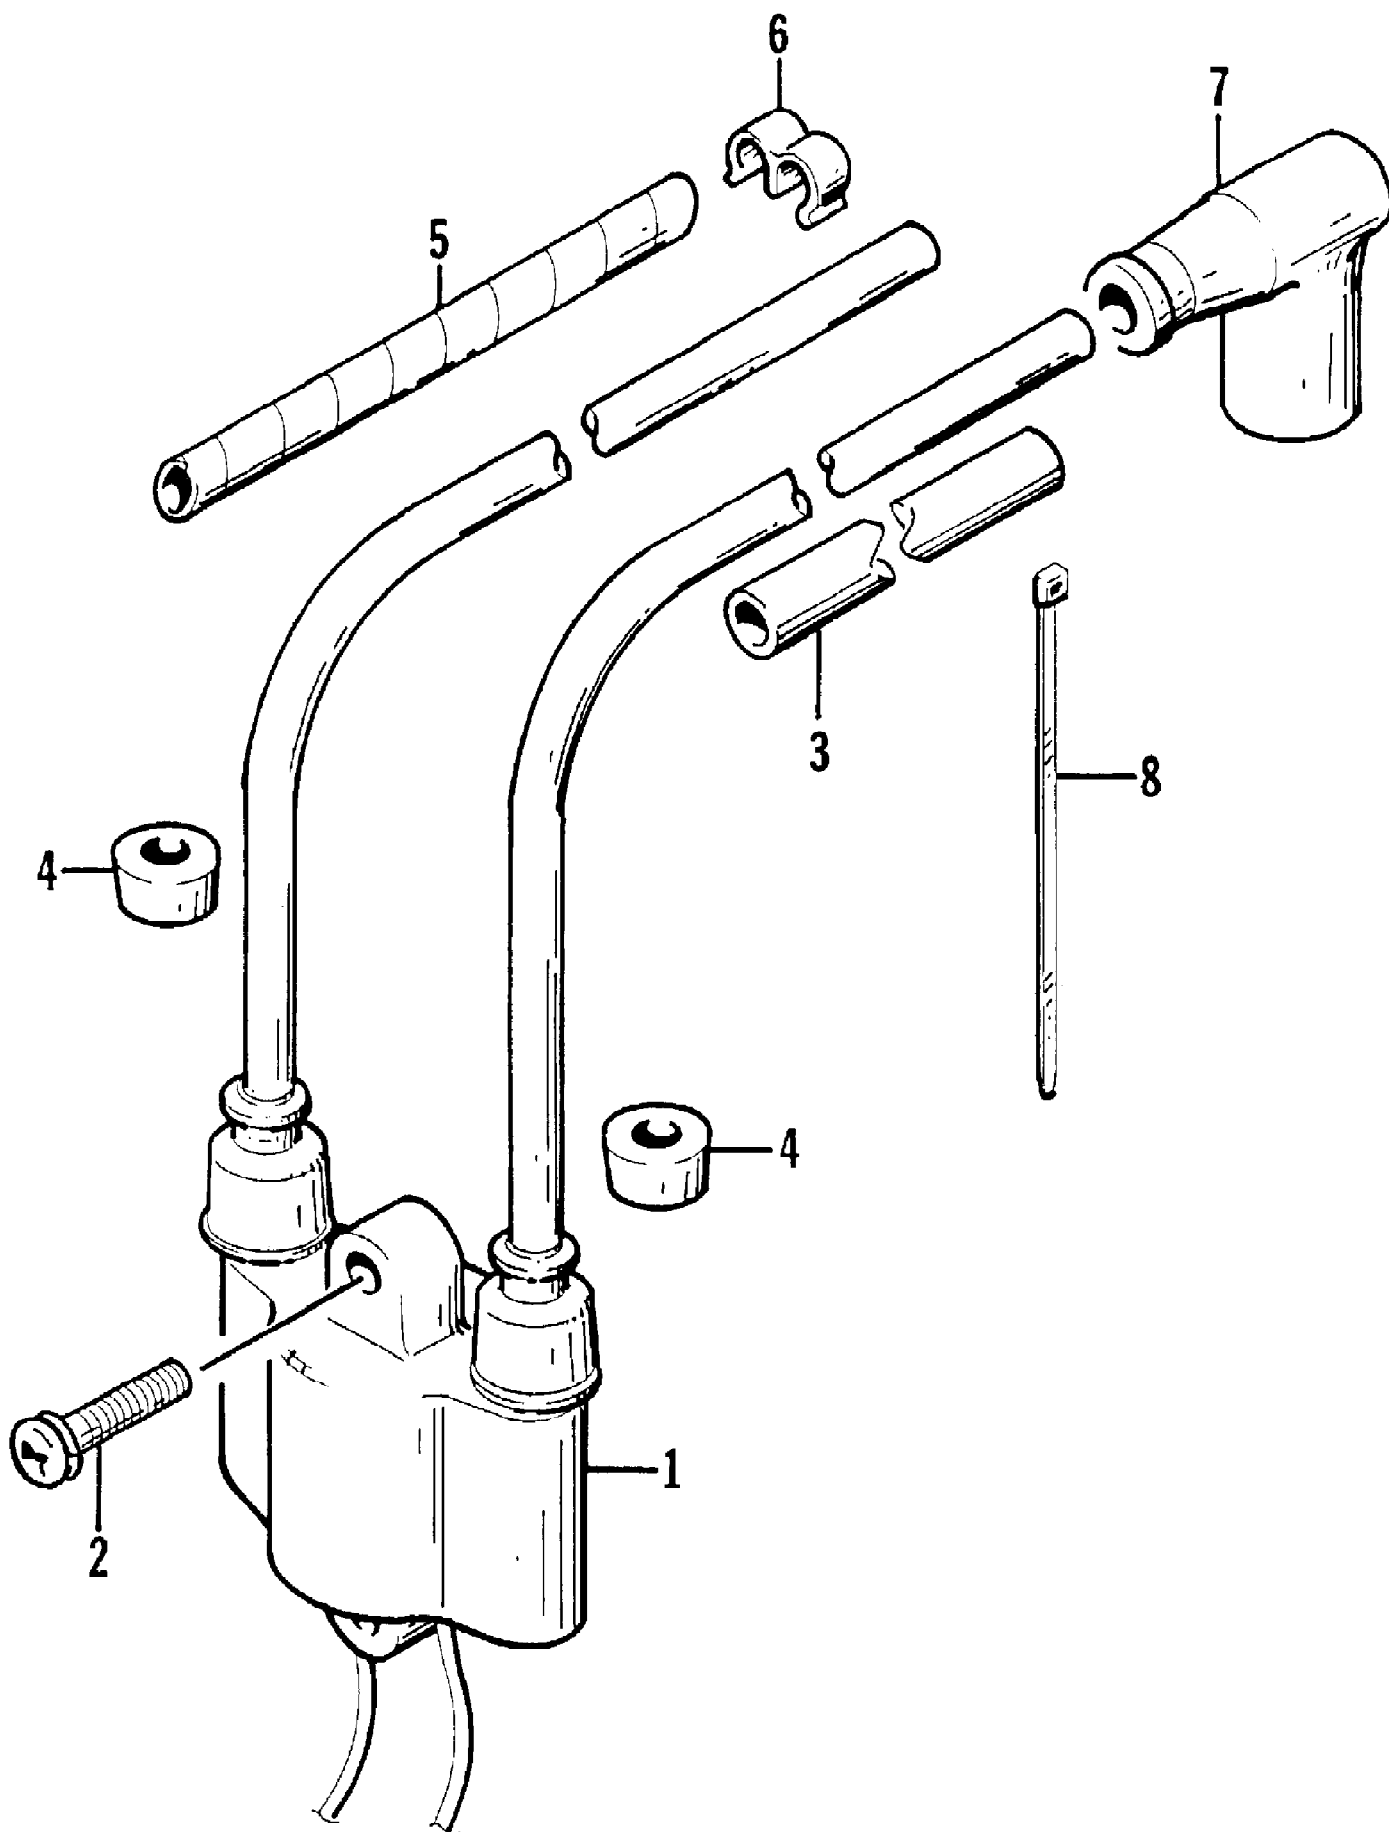

1997 MONTE CARLO 770 (97MCB-1997)
HULL AND RELATED PARTS ASSEMBLY

1997 MONTE CARLO 770 (97MCB-1997)
HULL AND RELATED PARTS ASSEMBLY

Page 24 of 61

Ref #	Part Number	Qty	S/P/F	Description
1	0623-694	2	/P	Clip, Retaining
2	1673-184	1	S	Nose, Cone
3	0773-816	1		Hull/Deck - Assembly
4	0624-089	2		Nut, Hex
5	0624-247	2		Washer
6	0673-897	1		Strap, Reinforcement
7	0773-516	1	/P	Boweye
8	0624-299	2		Washer, Sealing
9	0624-112	5	/P	Screw, Cap
10	0624-022	2		Washer
11	0673-871	1		Hinge, Hatch Assembly
12	1673-200	2		Plate, Nut
13	0624-186	4		Screw, Machine
14	0673-857	1		Plate, Ride
15	0624-068	48		Rivet
16	1673-228	1		Trim - Right
16	1673-229	1		Trim - Left
17	0623-665	2		Rivet
18	1673-181	2		Plug, Mushroom
19	0673-870	1		Plate, Hinge
20	0624-250	5		Nut, Lock
21	0624-072	2		Rivet
22	0624-257	2		Screw, Cap
23	0624-228	4		Washer
24	1673-230	1		Sponson - Right
24	1673-231	1		Sponson - Left
25	0624-159	2		Washer
26	0623-655	2		Rivet
27	0624-004	2		Washer
28	0673-866	1	/P	Strike
29	0624-226	2		Screw, Cap
30	0624-394	1	/P	U-Bolt
31	1673-326	1		Stop, Steering
32	1673-083	1		Gasket, Eyehook
33	0124-065	8		Washer, Snap Cap
34	1673-313	1		Plate, Backing
35	1673-278	8	S	Cover, Snap Cap
36	1673-185	1		Handle, Grab
37	1673-180	1		Cover, Rub Rail
38	0673-656	1		Plate, Back-Up - Eyehook
39	0624-271	8		Screw, Cap
40	0673-657	1		Plate, Backing - Eyehook
41	0624-184	4		Screw, Machine
42	0624-258	2		Nut, Hex