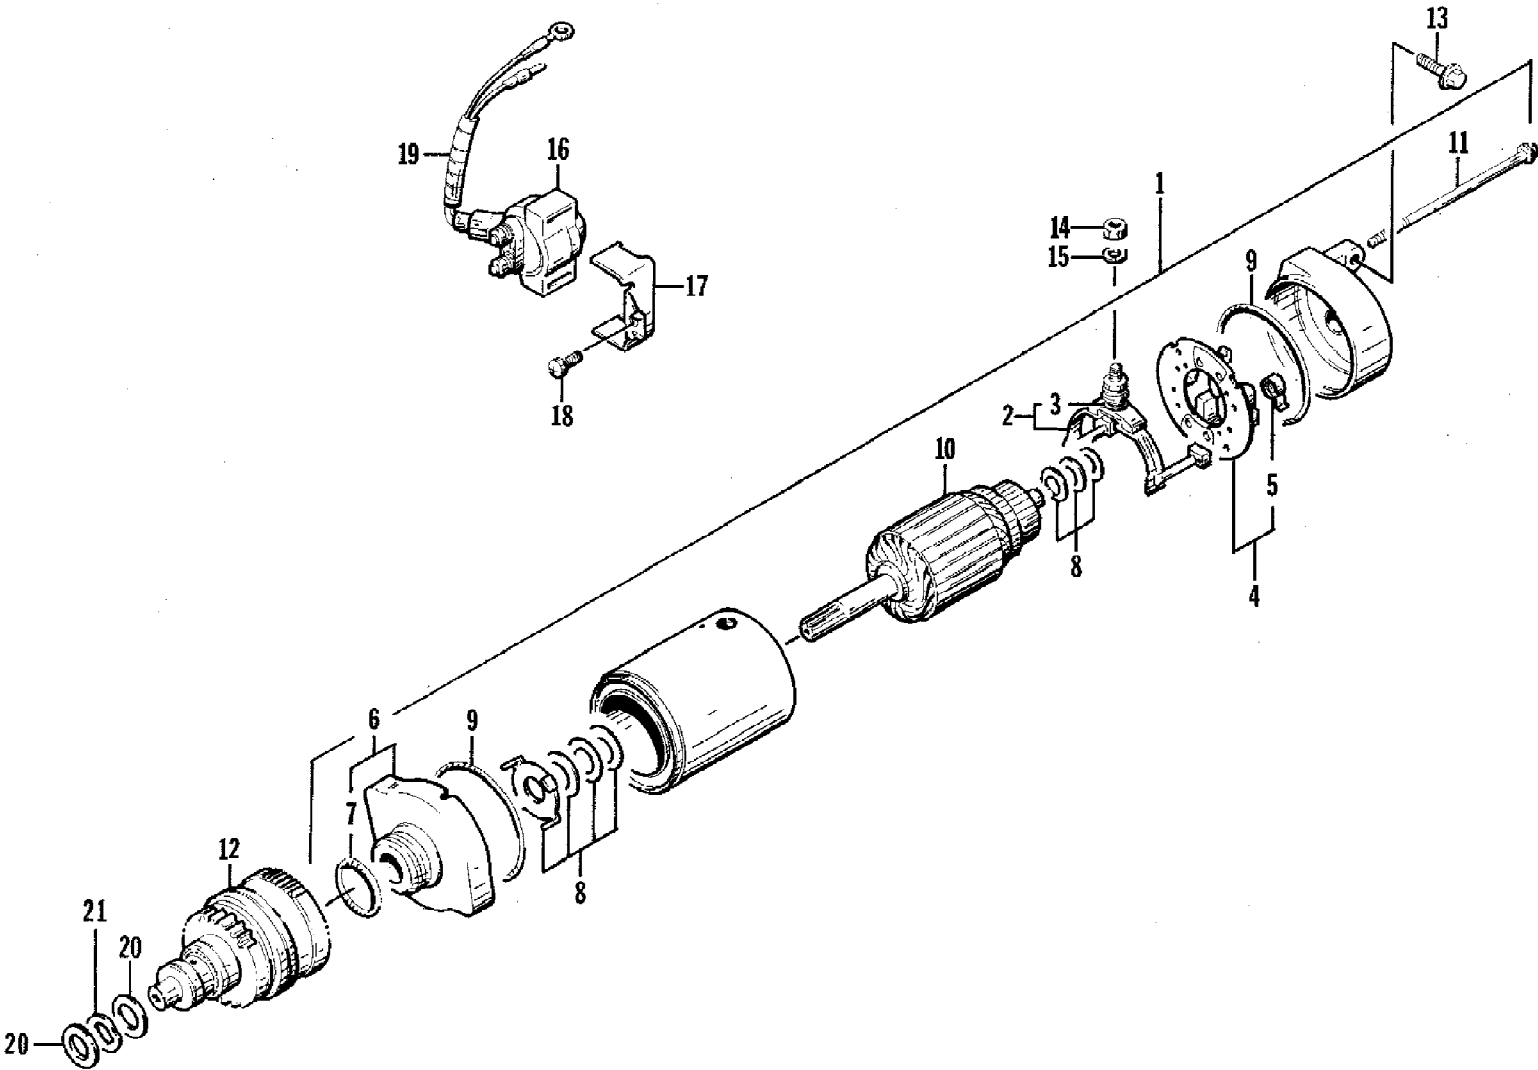

1997 MONTE CARLO 770 (97MCB-1997)
STARTER MOTOR

1997 MONTE CARLO 770 (97MCB-1997)
STARTER MOTOR

Page 55 of 61

Ref #	Part Number	Qty	S/P/F	Description
1	3008-462	1		Starter Motor Assembly (inc. 2-11)
2	3008-094	1	/P	Terminal Set, Brush (inc. 3)
3	3008-164	1		O-Ring
4	3008-095	1	/P	Holder Set, Brush (inc. 5)
5	3008-096	4		Spring, Brush
6	3008-328	1	/P	Front Bracket Assembly (inc. 7)
7	3008-363	1	/P	O-Ring
8	3008-099	2		Washer Set
9	3008-101	2	S	O-Ring
10	3008-103	1		Armature
11	3008-102	2		Cap, Screw
12	3008-387	1	/P	Pinion Assembly
13	3008-463	2		Screw, Cap
14	3008-014	1		Nut
15	3008-020	1		Washer
16	3008-165	1	/P	Relay
17	3008-140	1		Bracket
18	3008-313	1		Screw, Cap
19	3008-135	1	S	Tube
20	3008-480	2	/P	Washer
21	3008-221	1		Washer