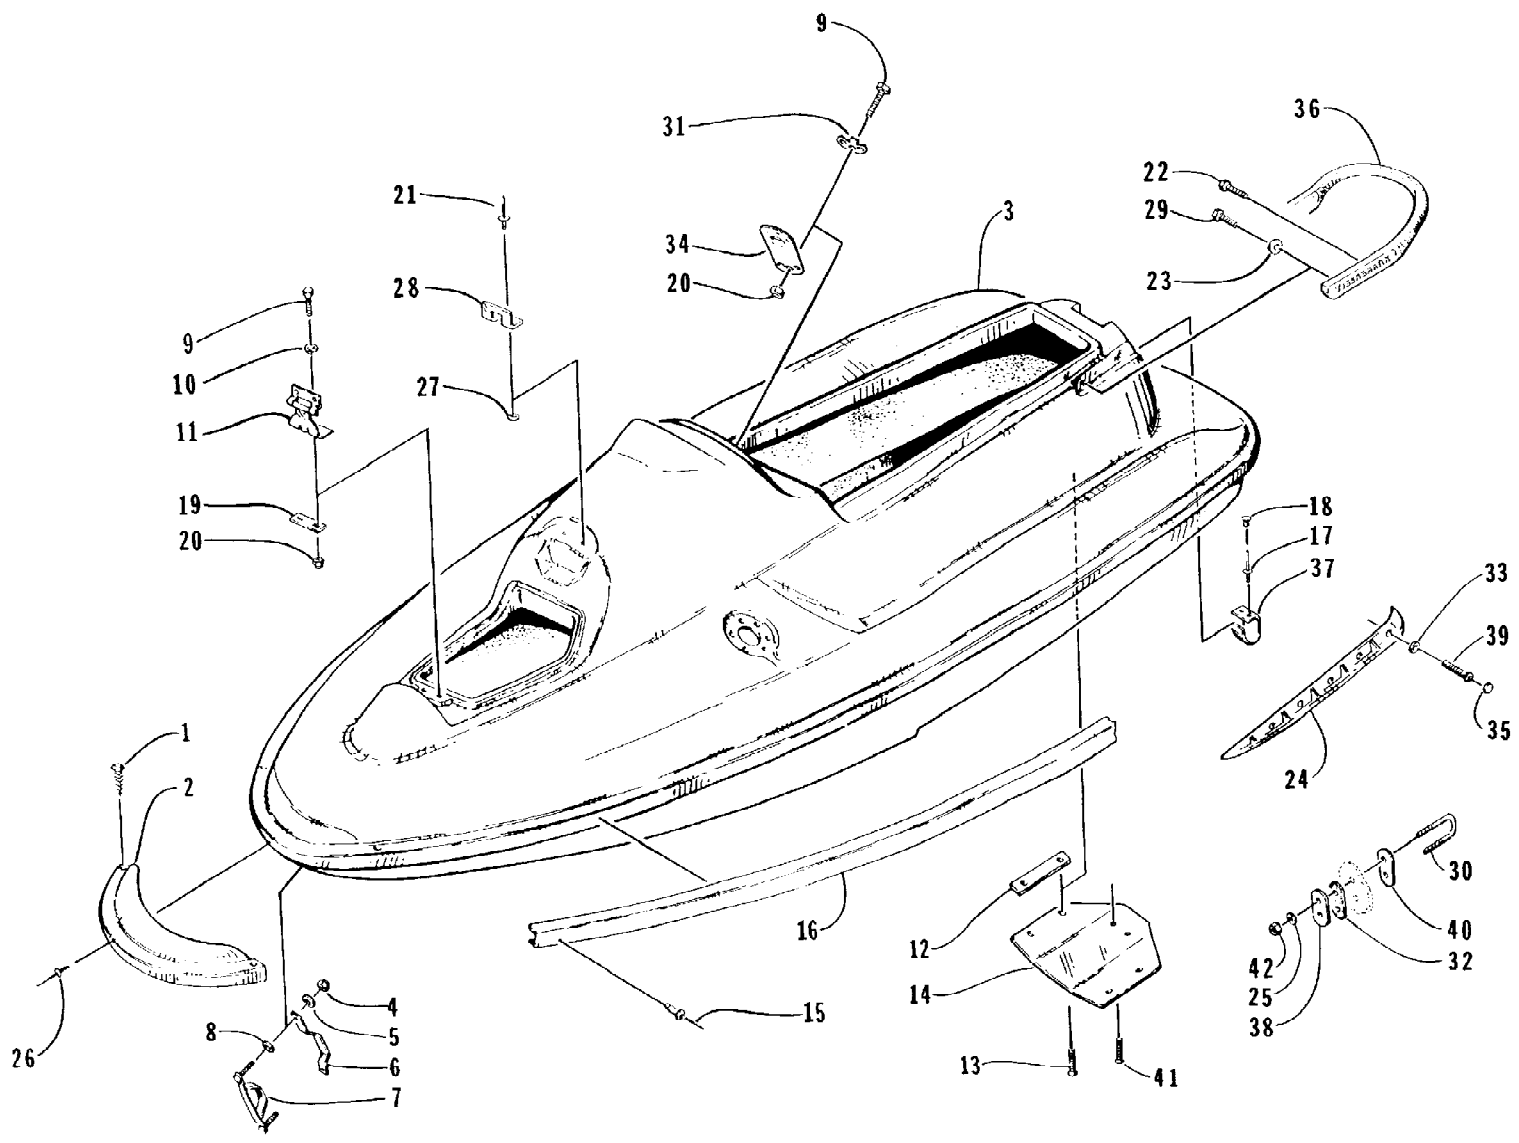

1997 MONTE CARLO 770 (97MCB-1997)
HULL AND RELATED PARTS ASSEMBLY

1997 MONTE CARLO 770 (97MCB-1997)
HULL AND RELATED PARTS ASSEMBLY

Page 24 of 61

Ref #	Part Number	Qty	S/P/F	Description
1	0623-694	2	/P	Clip, Retaining
2	1673-184	1	S	Nose, Cone
3	0773-816	1		Hull/Deck - Assembly
4	0624-089	2		Nut, Hex
5	0624-247	2		Washer
6	0673-897	1		Strap, Reinforcement
7	0773-516	1	/P	Boweye
8	0624-299	2		Washer, Sealing
9	0624-112	5	/P	Screw, Cap
10	0624-022	2		Washer
11	0673-871	1		Hinge, Hatch Assembly
12	1673-200	2		Plate, Nut
13	0624-186	4		Screw, Machine
14	0673-857	1		Plate, Ride
15	0624-068	48		Rivet
16	1673-228	1		Trim - Right
16	1673-229	1		Trim - Left
17	0623-665	2		Rivet
18	1673-181	2		Plug, Mushroom
19	0673-870	1		Plate, Hinge
20	0624-250	5		Nut, Lock
21	0624-072	2		Rivet
22	0624-257	2		Screw, Cap
23	0624-228	4		Washer
24	1673-230	1		Sponson - Right
24	1673-231	1		Sponson - Left
25	0624-159	2		Washer
26	0623-655	2		Rivet
27	0624-004	2		Washer
28	0673-866	1	/P	Strike
29	0624-226	2		Screw, Cap
30	0624-394	1	/P	U-Bolt
31	1673-326	1		Stop, Steering
32	1673-083	1		Gasket, Eyehook
33	0124-065	8		Washer, Snap Cap
34	1673-313	1		Plate, Backing
35	1673-278	8	S	Cover, Snap Cap
36	1673-185	1		Handle, Grab
37	1673-180	1		Cover, Rub Rail
38	0673-656	1		Plate, Back-Up - Eyehook
39	0624-271	8		Screw, Cap
40	0673-657	1		Plate, Backing - Eyehook
41	0624-184	4		Screw, Machine
42	0624-258	2		Nut, Hex