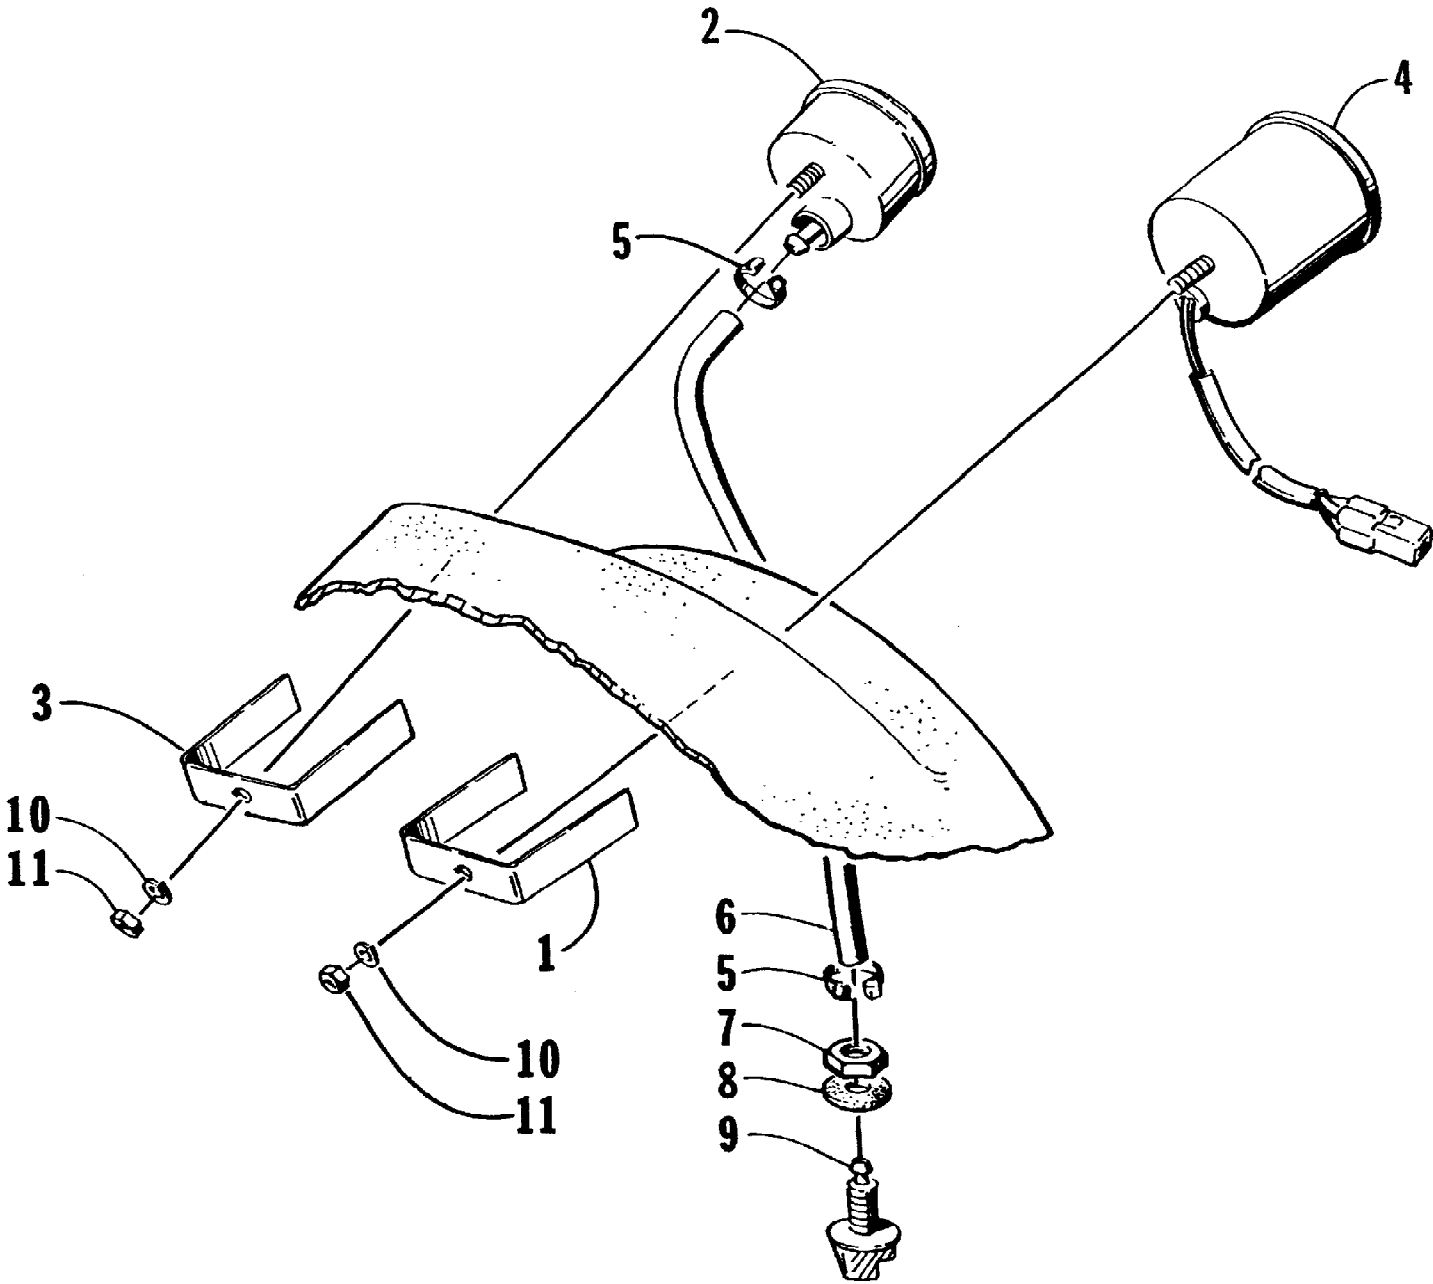

1997 MONTE CARLO 770 (97MCB-1997)
INSTRUMENT ASSEMBLY

Page 30 of 61

Ref #	Part Number	Qty	S/P/F	Description
1	0620-173	1		Backclamp, Fuel Gauge
2	0620-188	1		Speedometer
3	0620-177	1		Backclamp, Speedometer
4	0620-190	1	S	Gauge, Fuel
5	0123-811	2		Clamp
6	0673-809	0	/P	Hose
7	0673-348	1		Nut, Pitot
8	0673-349	1		Seal, Pitot
9	0673-362	1	S	Pitot
10	0623-702	1		Washer, Star
11	0623-701	2		Nut