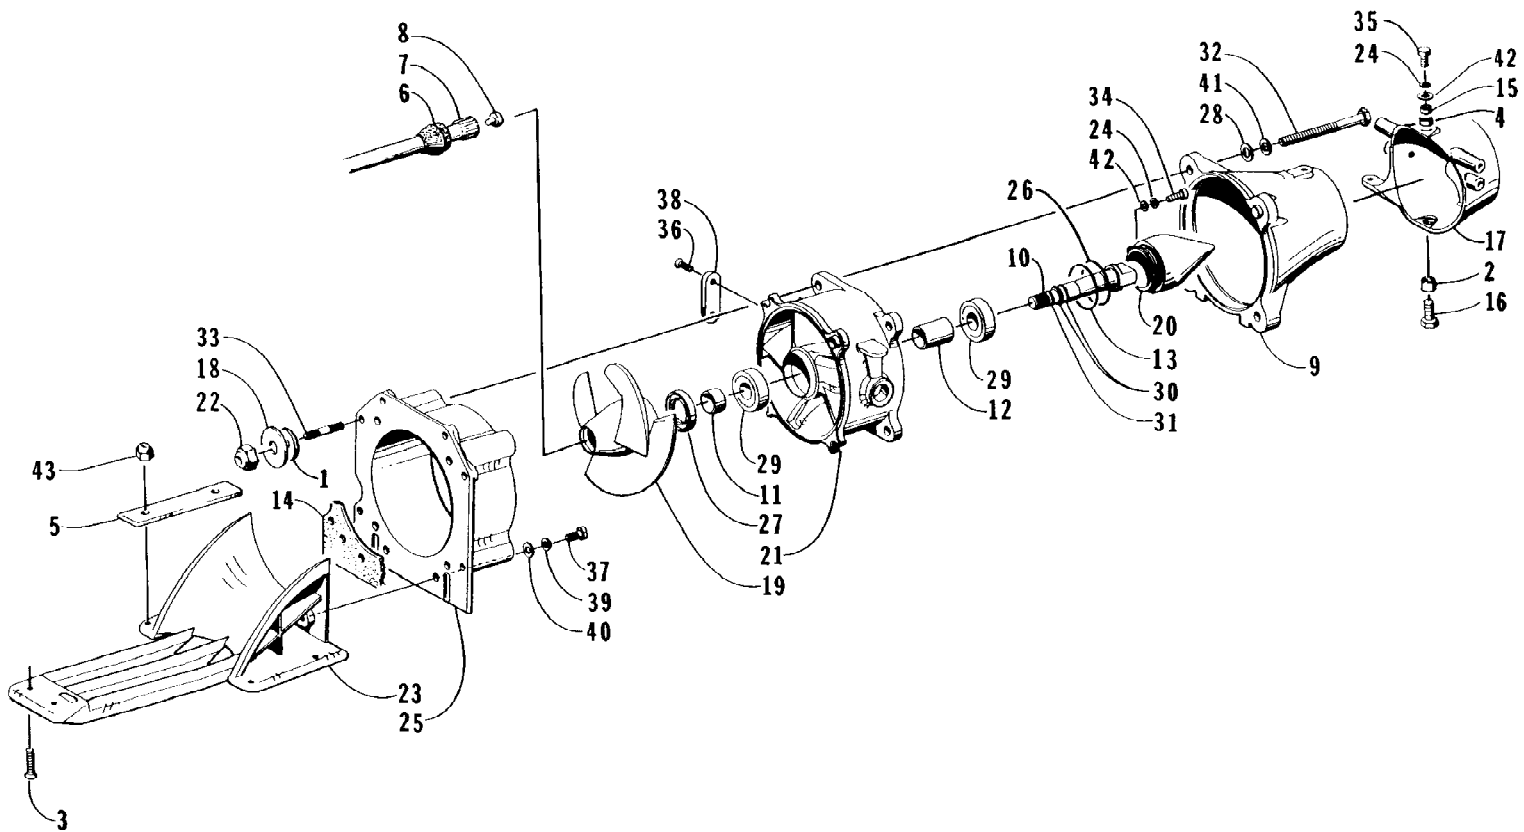

1997 MONTE CARLO 770 (97MCB-1997)
IMPELLER DRIVE ASSEMBLY

1997 MONTE CARLO 770 (97MCB-1997)
IMPELLER DRIVE ASSEMBLY

Page 28 of 61

Ref #	Part Number	Qty	S/P/F	Description
1	0624-387	6		Washer, Sealing
2	1673-121	1	/P	Bushing
3	0624-186	6		Screw, Machine
4	1673-122	1		Bushing
5	1673-105	1		Plate, Backing
6	0673-787	1	S	Grommet, Seal
7	0675-100	1	S	Driveshaft
8	0673-618	2	/P	Bumper, Driveshaft
9	0675-110	1		Venturi
10	0675-098	1	/P	Shaft, Rear - Impeller
11	0675-085	1		Spacer, Impeller
12	0675-084	1		Spacer, Bearing
13	0675-127	1		O-Ring
14	0675-107	1		Gasket, Pump
15	0624-398	1		Bushing, Steering Nozzle
16	0624-174	1		Screw, Cap
17	0675-126	1		Nozzle, Steering
18	0624-125	6	/P	Washer
19	0675-138	1		Impeller
20	0675-149	1	S	Endcap, Stator
21	0675-137	1		Stator
22	0624-090	6		Nut, Lock
23	0675-019	1	S	Grate, Inlet
24	0624-036	3		Washer, Lock
25	0775-061	1		Wear Ring (inc. 33)
26	0675-078	1		O-Ring
27	0675-119	1	S	Seal
28	0624-008	4		Washer
29	0673-609	2		Bearing, Stator
30	0673-608	2		O-Ring
31	0673-607	1		O-Ring
32	0624-386	4		Screw, Cap
33	0624-417	6		Stud
34	0624-314	2		Screw, Cap
35	0624-053	1	/P	Screw, Cap
36	0624-184	2		Screw, Machine
37	0624-026	2		Screw, Cap
38	0624-084	1		Anode, Zinc
39	0624-027	2		Washer, Lock
40	0624-028	2		Washer
41	0624-012	4		Washer, Lock
42	0624-022	3		Washer
43	0624-250	6		Nut, Lock