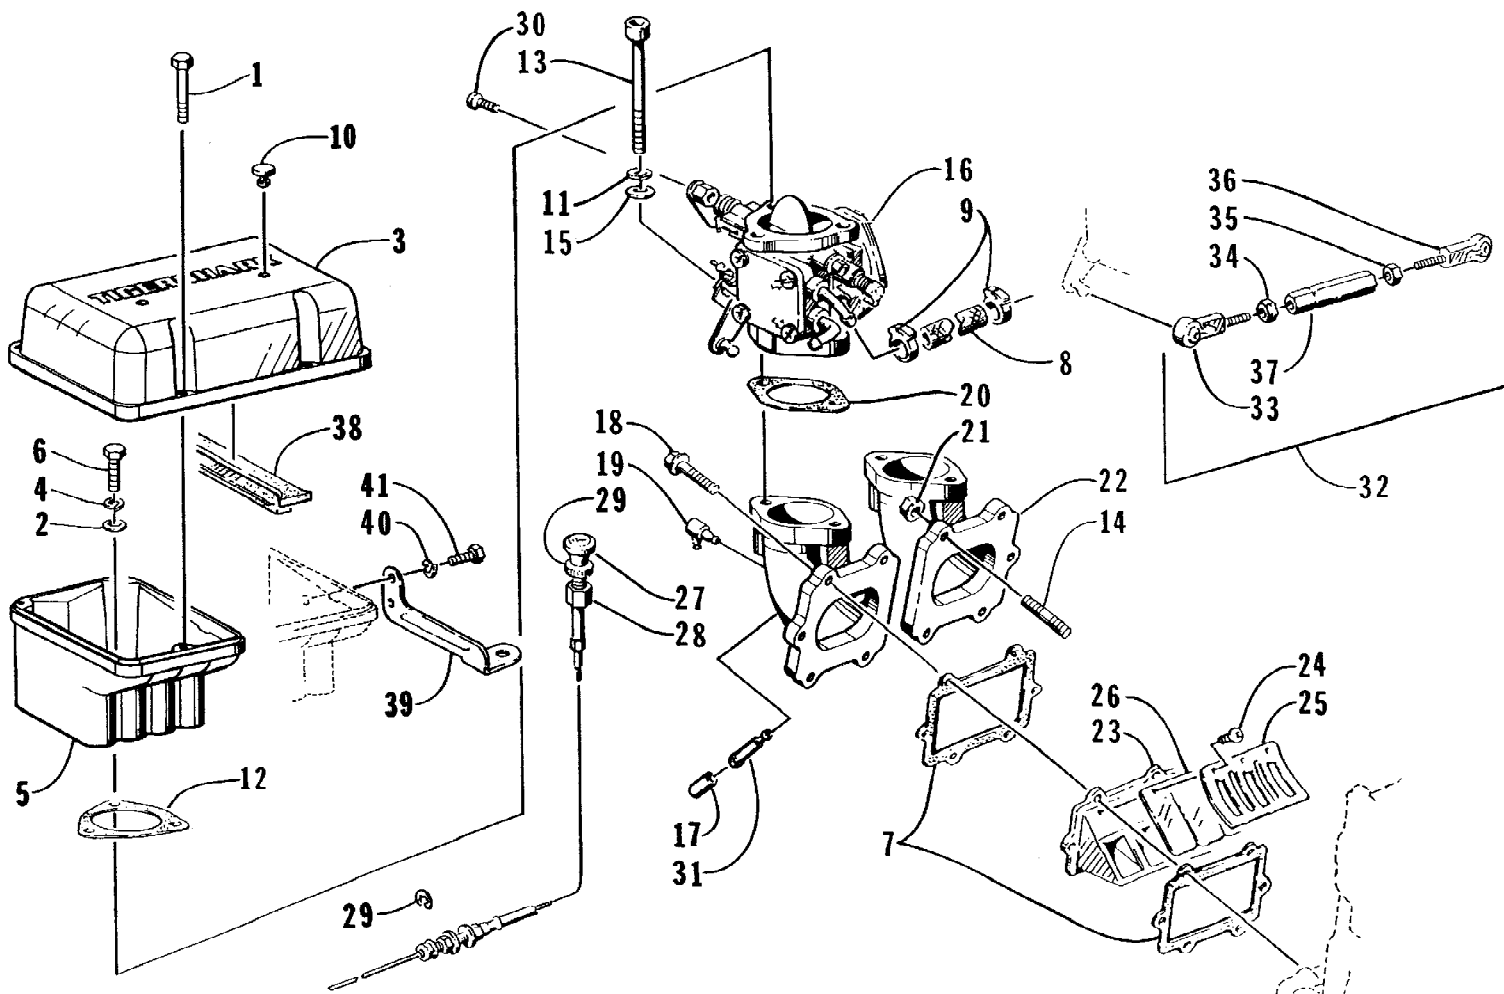

1997 MONTE CARLO 770 (97MCB-1997)
INTAKE ASSEMBLY

1997 MONTE CARLO 770 (97MCB-1997)
INTAKE ASSEMBLY

Page 32 of 61

Ref #	Part Number	Qty	S/P/F	Description
1	0624-408	6		Screw, Cap
2	0624-022	6		Washer
3	1673-255	1		Cover, Sound Attenuator
4	0624-036	6		Washer, Lock
5	1673-375	1		Base, Sound Attenuator - Mag-Side
5	1673-403	1		Base, Sound Attenuator - PTO-Side
6	0624-112	6	/P	Screw, Cap
7	3008-076	4	S	Gasket, Reed Valve
8	0610-107	0		Hose
9	0624-380	8		Clamp, Hose
10	1606-038	2		Plug
11	0624-027	4		Washer, Lock
12	1673-179	2		Gasket, Sound Attenuator
13	0624-338	4	/P	Screw, Cap
14	0624-397	4		Stud
15	0624-028	4		Washer
16	0670-611	1		Carburetor - Assembly (Inc. Mag and PTO)
16	0670-659	1		Carburetor - Mag Side
16	0670-660	1		Carburetor - PTO Side
17	0670-323	1		Plug, Impulse Nipple
18	3008-213	6	/P	Screw, Cap
19	3008-087	2	S	Valve, Check
20	1673-090	2		Gasket, Intake
21	0624-250	4		Nut
22	0673-848	2	S	Manifold, Intake
23	3008-483	2		Reed Valve - Assembly (inc. 24-26)
24	3004-422	12		Screw, Cap
25	3008-074	4		Stopper, Reed Valve
26	3008-177	4		Valve, Reed
27	0687-094	1		Cable, Choke
28	0687-051	1	/P	Nut
29	0624-628	1		Ring, Retaining
30	6505-855	2		Screw, Machine
31	0670-619	2	/P	Fitting, Barb
32	6505-927	1		Throttle Linkage
33	6505-858	1		End, Adjuster - Left
34	6505-859	1		Nut - Left
35	6505-860	1		Nut
36	6505-861	1		End, Adjuster
37	6505-857	1	S	Adjuster, Throttle Linkage
38	0670-714	1		Seal, Strip - Sound Attenuator
39	1673-730	1		Brace, Sound Attenuator - Dual
40	0624-200	2		Washer, Lock
41	0624-155	1		Screw, Cap