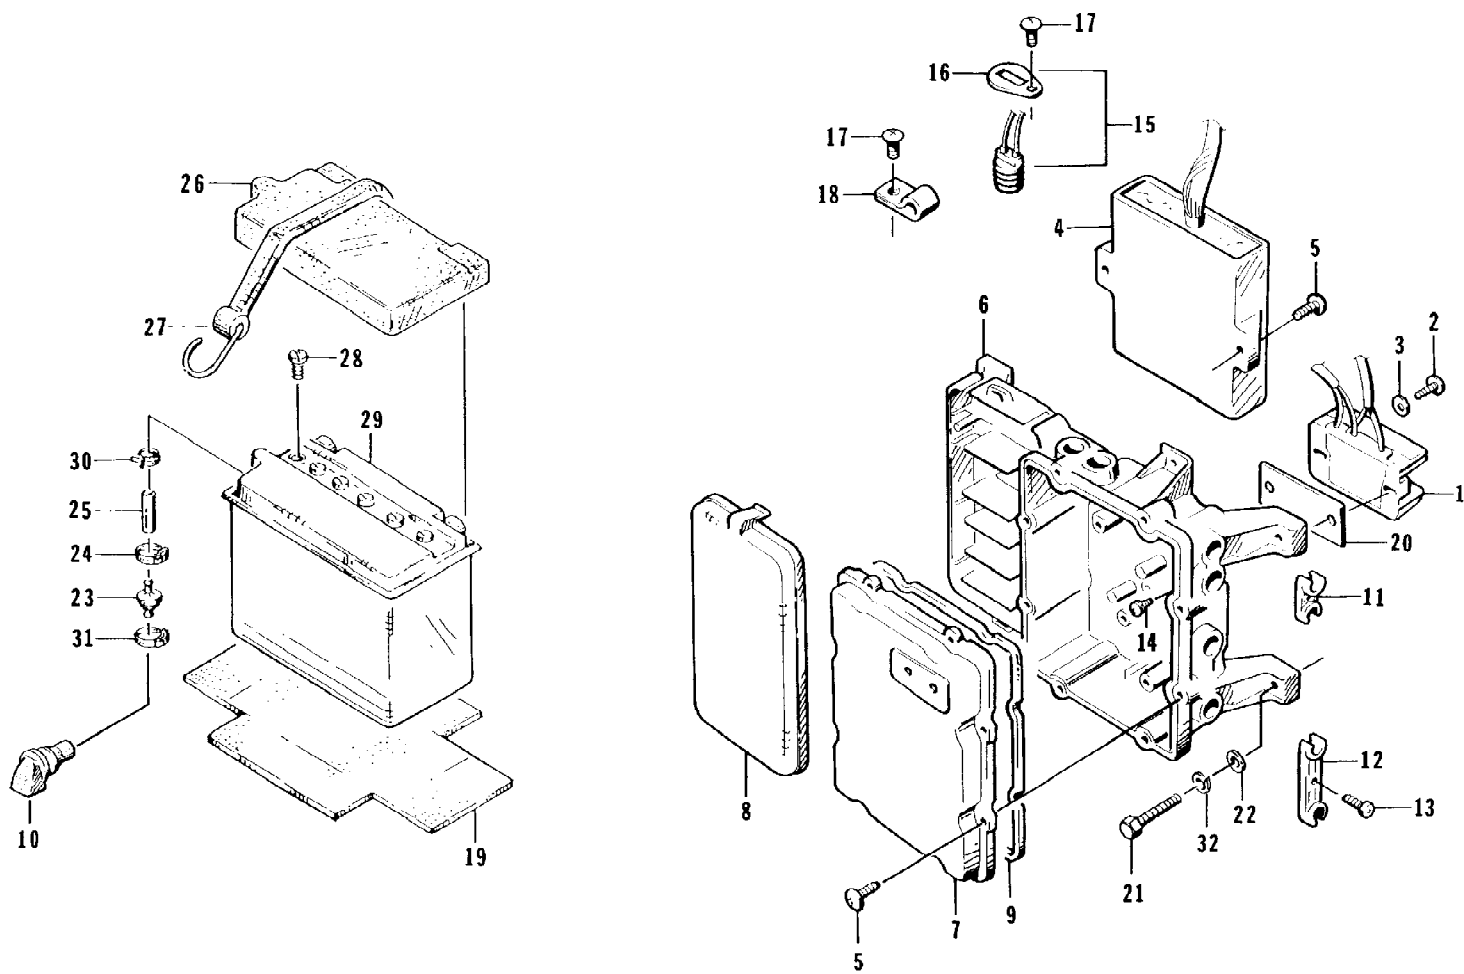

1997 MONTE CARLO 770 (97MCB-1997)
ELECTRICAL MODULE AND BATTERY

Page 12 of 61

Ref #	Part Number	Qty	S/P/F	Description
1	3008-279	1	/P	Regulator Assembly (inc. 2)
2	3008-479	2		Screw, Regulator
3	3008-337	2		Washer, Regulator
4	3008-468	1		Unit, CDI
5	3008-478	10		Screw, Cap
6	3008-465	1		Case
7	3008-283	1	/P	Cover
8	3008-284	1	/P	Cover
9	3008-285	1	/P	Packing
10	0673-755	1		Vent, Thru Hull
11	3008-124	3		Holder
12	3008-125	1		Holder
13	3008-477	4		Screw, Cap
14	3008-217	1		Screw, Cap
15	3008-330	1	S/P	Sensor - Assembly (inc. 16)
16	3008-134	1		Supporter
17	3008-219	2		Screw, Machine
18	3008-357	1		Clamp
19	1673-310	1	S	Pad, Battery
20	3008-336	1	/P	Base, Regulator
21	0624-290	4		Screw, Cap
22	0624-228	4		Washer
23	0670-295	1		Valve, Check
24	0623-502	1		Clamp
25	0610-008	0	/P	Hose
26	0673-454	1		Cover, Battery
27	0773-779	2		Tiedown
28	0645-045	6		Cap, Battery
29	0645-232	1	S	Battery (inc. 28)
30	0624-323	1		Clamp, Hose - Battery
31	0623-063	1		Clamp
32	0624-115	4		Washer, Lock