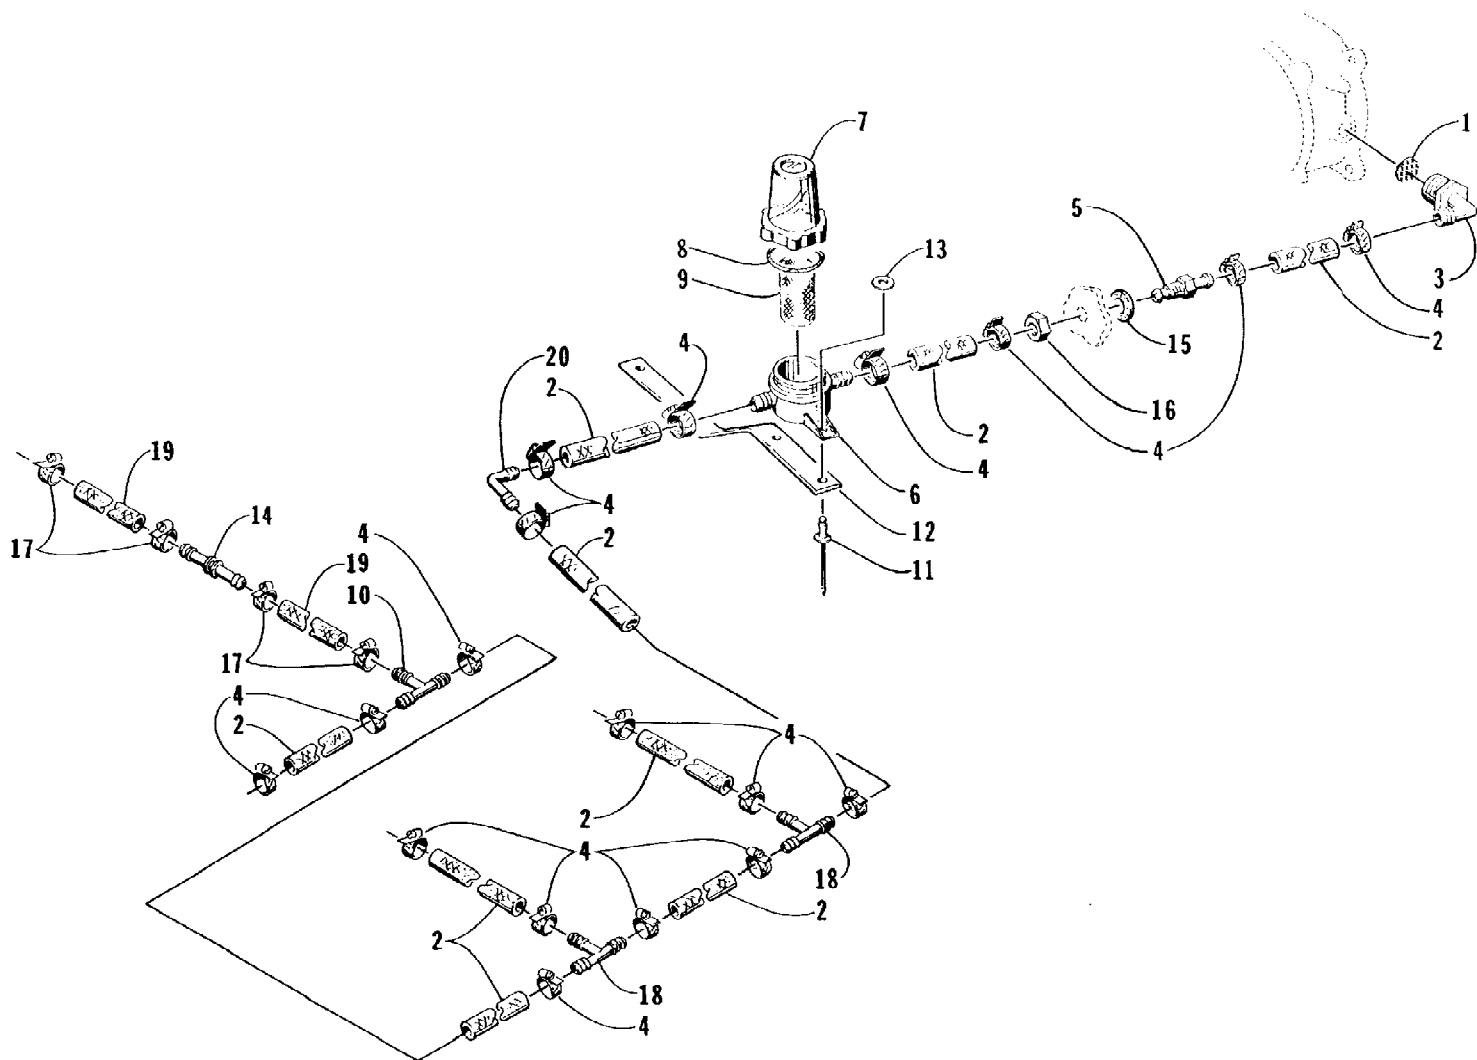

1997 MONTE CARLO 770 (97MCB-1997)
WATER FILTER ASSEMBLY

1997 MONTE CARLO 770 (97MCB-1997)
WATER FILTER ASSEMBLY

Page 59 of 61

Ref #	Part Number	Qty	S/P/F	Description
1	0675-042	1		Screen
2	0710-190	0		Hose, Water
3	1673-158	1		Fitting, Elbow
4	0624-016	18		Clamp
5	1673-157	1	S	Fitting
6	1673-161	1		Filter, Water Assembly (inc. 7-9)
7	0673-669	1		Cover
8	0673-670	1		O-Ring
9	0673-671	1		Screen
10	1673-162	1		T-Connection
11	8060-428	2		Rivet
12	1673-201	1		Bracket, Mounting
13	0624-025	2		Washer
14	1673-170	1		Jet, Restrictor - Water
15	1673-193	1		Gasket, Foam
16	0623-648	1		Nut
17	0624-324	4		Clamp
18	1673-163	2		T-Connection
19	0610-183	0		Hose, Water
20	1673-243	1		Fitting, Elbow