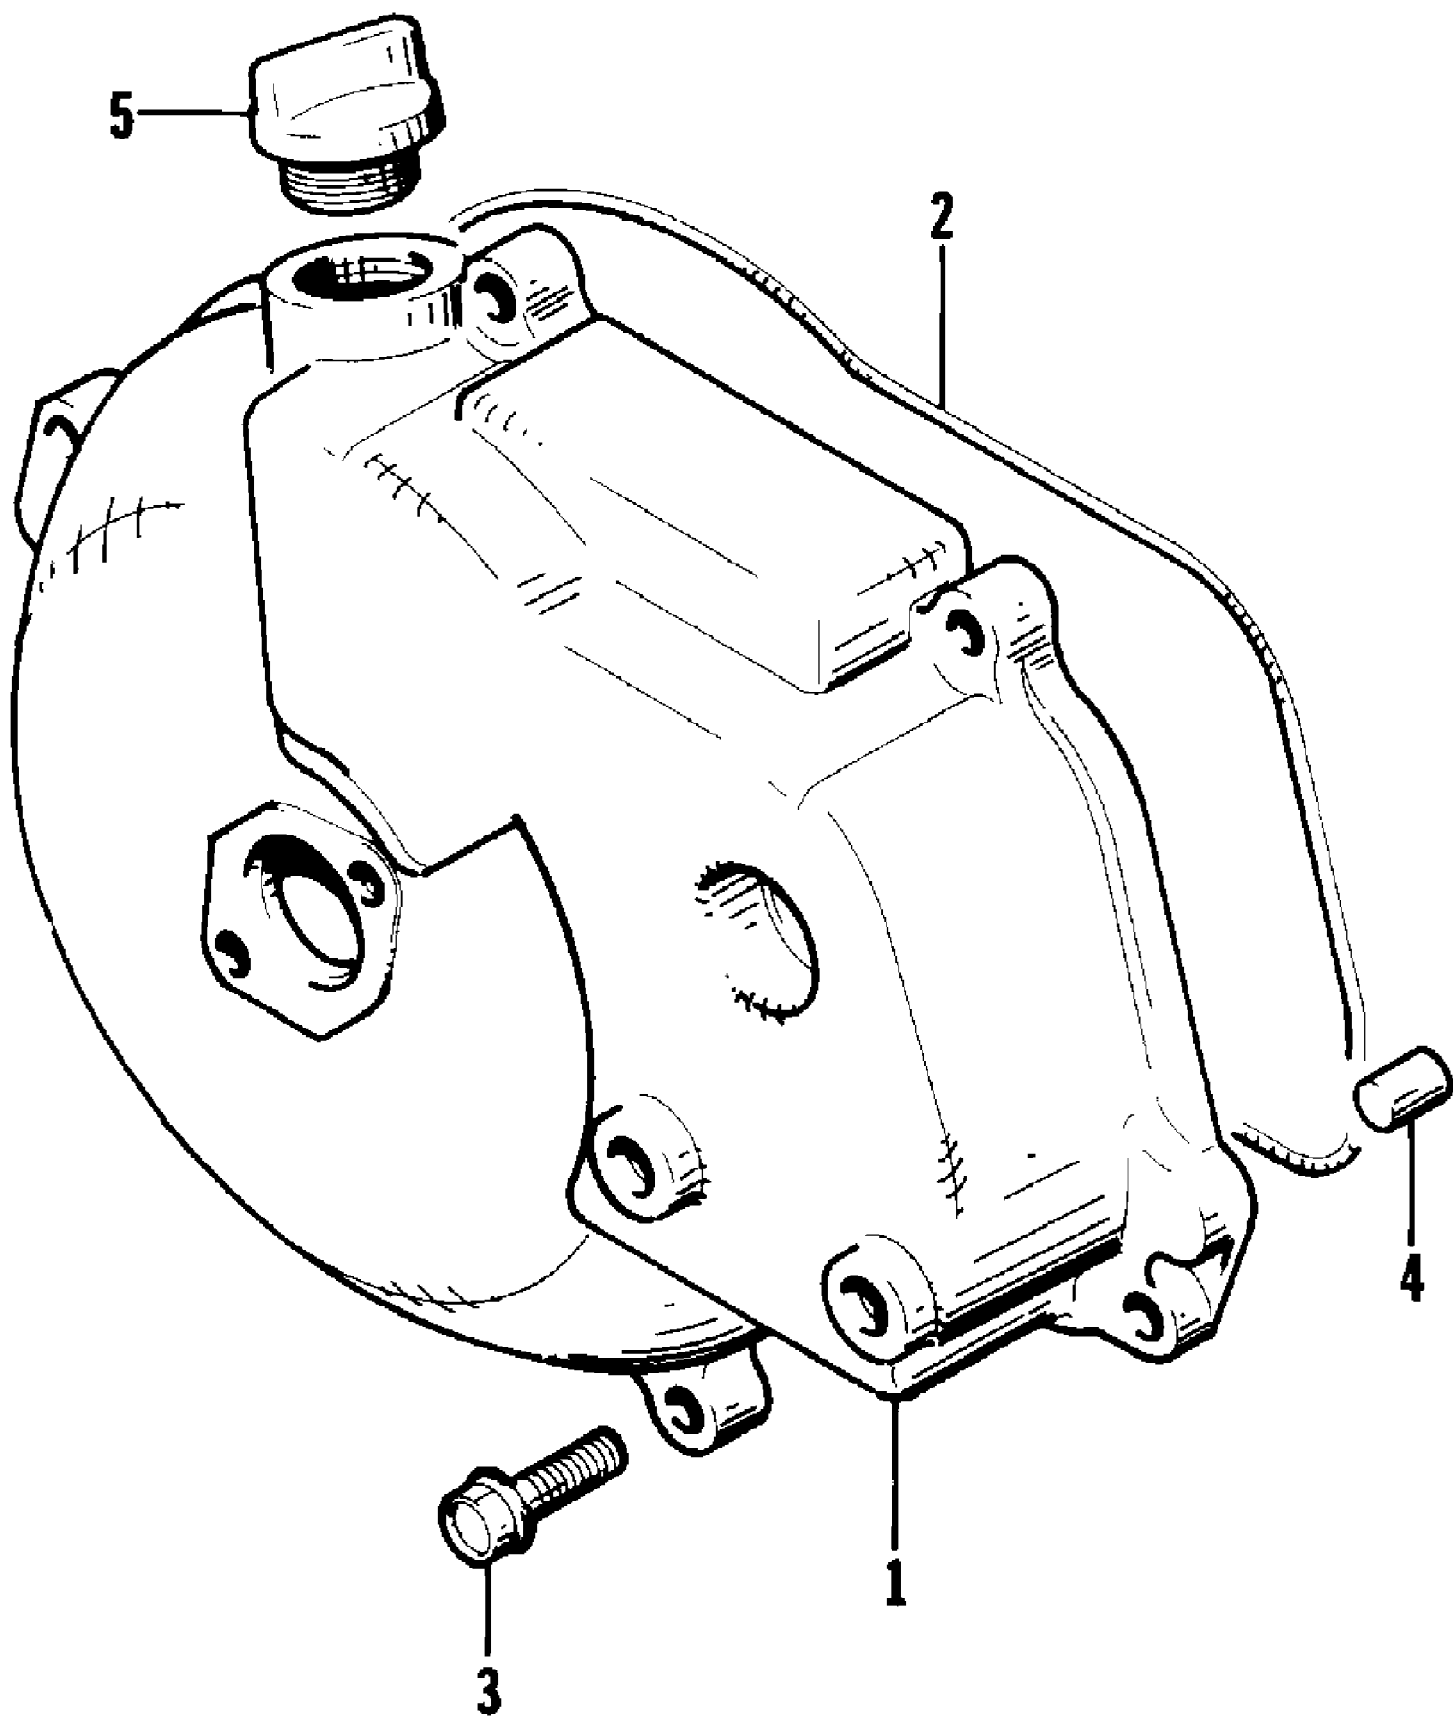

1997 MONTE CARLO 770 (97MCB-1997)
MAGNETO CASE

1997 MONTE CARLO 770 (97MCB-1997)
MAGNETO CASE

Ref #	Part Number	Qty	S/P/F	Description
1	3008-238	1	/P	Case, Magneto
2	3008-053	1		O-Ring
3	3008-213	6	/P	Screw, Cap
4	3008-146	2		Pin
5	3008-023	1		Plug