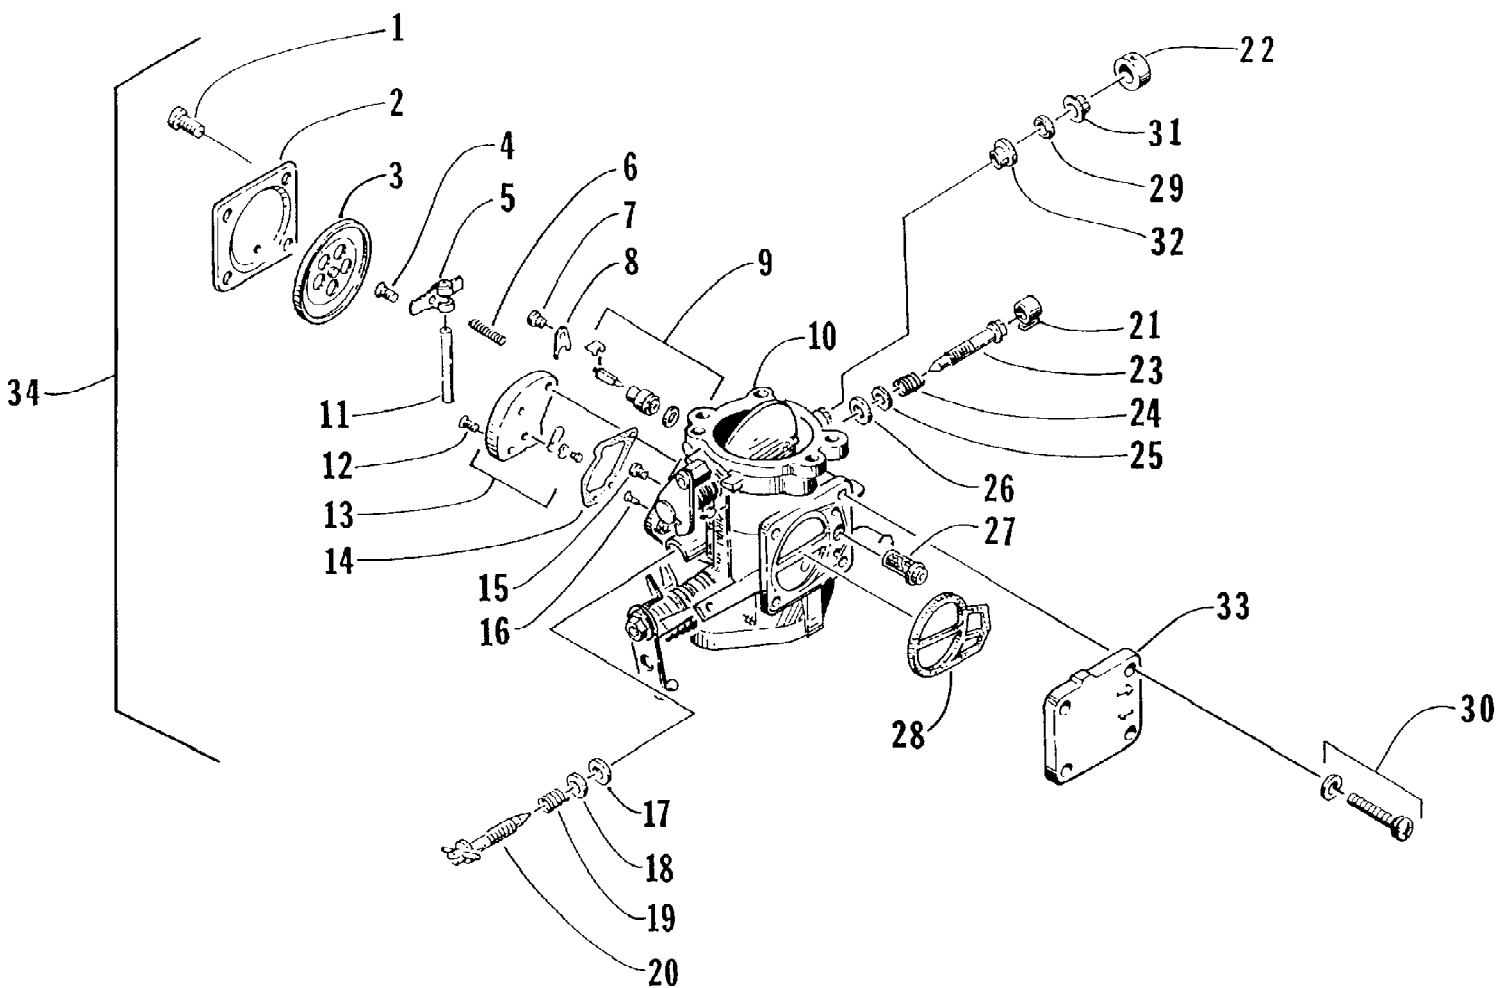

1997 MONTE CARLO 770 (97MCB-1997)
PTO-SIDE CARBURETOR

Page 44 of 61

Ref #	Part Number	Qty	S/P/F	Description
	0670-611	1		Complete Ass'y Inc. Mag and PTO Carbs.
1	6505-915	4		Screw, Cap
2	6505-662	1		Cover
3	6505-663	1		Diaphragm Assembly
4	6505-692	1		Screw, Machine
5	6505-664	1		Arm
6	6505-925	1	/P	Spring
7	6505-695	1		Screw, Machine
8	6505-682	1		Plate
9	6505-851	1	/P	Needle Valve Assembly
10	0	1	F	Mixing Body
11	6505-681	1		Pin
12	6505-679	2		Screw, Machine
13	6505-680	1		Block, Metering
14	6505-677	1		Gasket
15	6505-734	1		Main Jet - 112.5
16	6505-777	1		Pilot Jet - 77.5
17	6505-668	1		Seal
18	6505-661	1		Washer
19	6505-660	1		Spring
20	6505-852	1		Adjuster
21	6505-659	1		Cap
22	6505-822	1		Collar, Choke Shaft
23	6505-699	1		Adjuster
24	6505-678	1		Spring
25	6505-703	1		Washer
26	6505-872	1	/P	O-Ring
27	6505-676	1		Filter
28	6505-665	1		S-Gasket
29	6505-701	1		Seal, Choke Shaft
30	6505-853	4		Screw w/Washer
31	6505-703	1		Washer
32	6505-817	1		Bushing, Choke Shaft
33	6505-848	1		Cover
34	0670-660	1		Carburetor Assembly - PTO