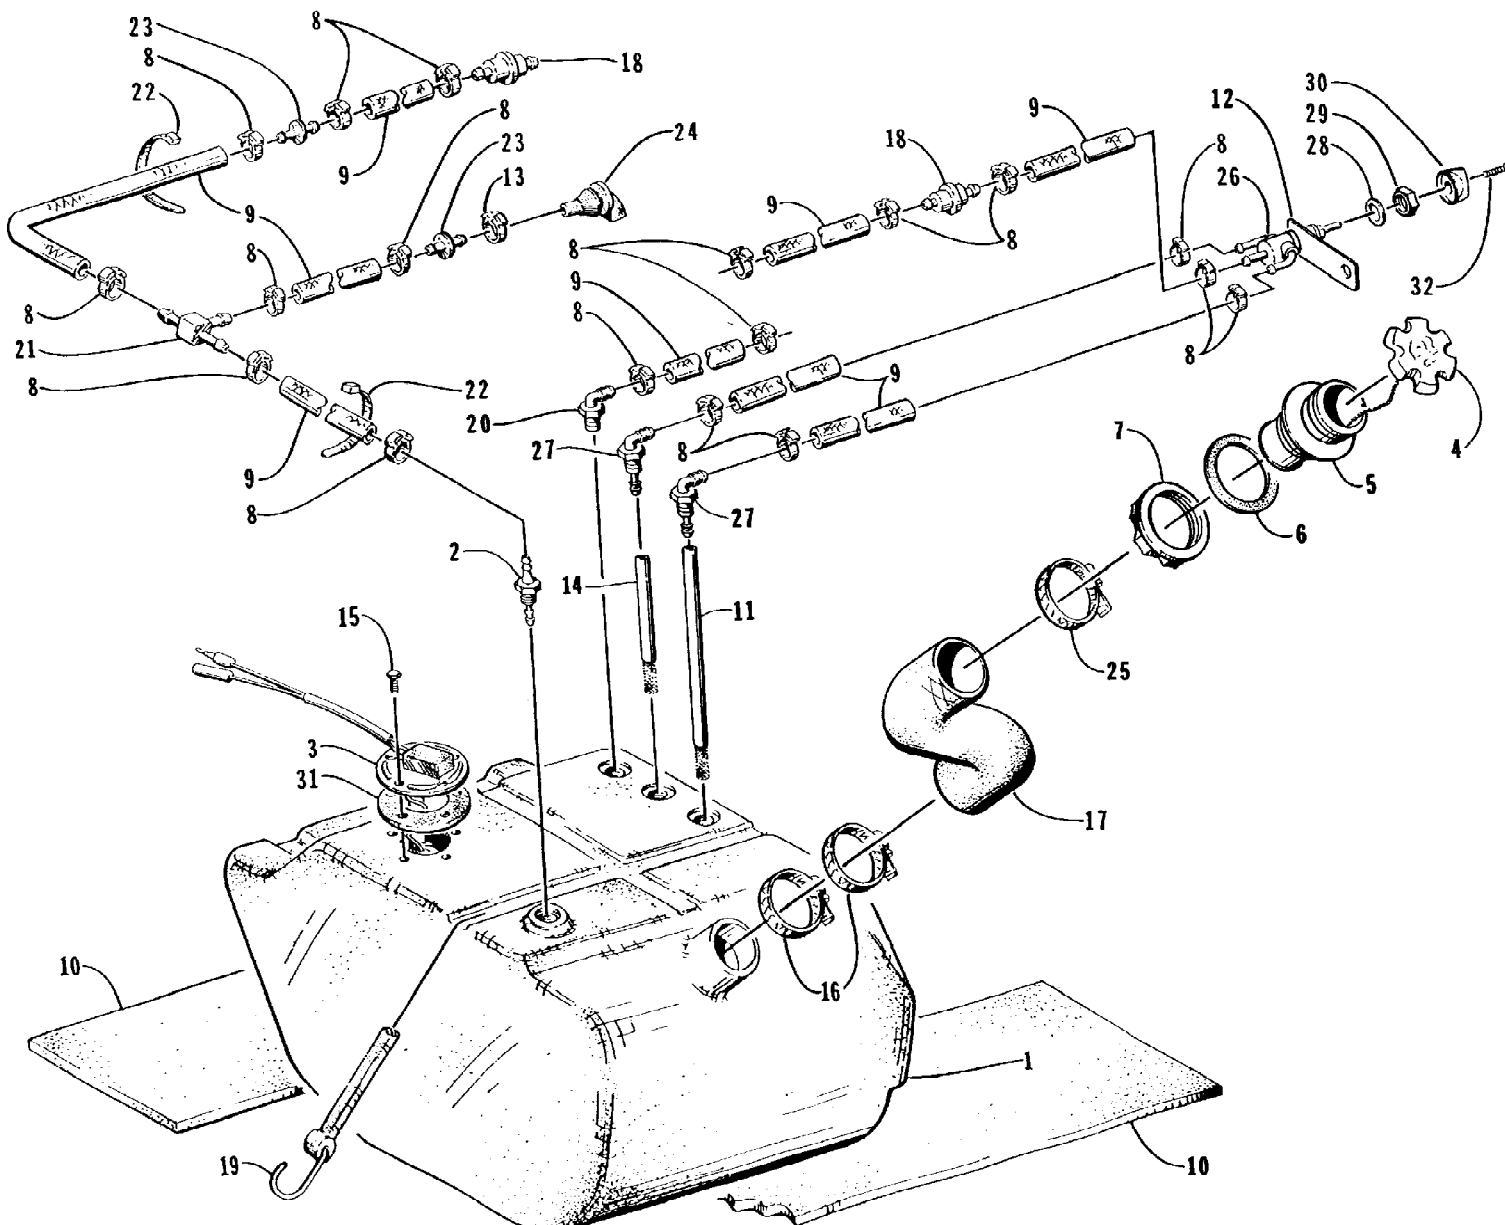

1997 MONTE CARLO 770 (97MCB-1997)
GAS TANK ASSEMBLY

1997 MONTE CARLO 770 (97MCB-1997)
GAS TANK ASSEMBLY

Page 18 of 61

Ref #	Part Number	Qty	S/P/F	Description
1	0770-183	1		Tank, Gas - Assembly (inc. 2, 11, 14,20,27)
2	0670-564	1		Outlet, Gas Tank - Brass
3	0620-180	1		Sensor, Fuel Level
4	0670-656	1	S	Cap
5	0670-545	1	S	Neck, Filler
6	0670-688	1		Seal, Filler Neck
7	0670-548	1		Nut, Filler Neck
8	0624-120	19		Clamp, Hose
9	0610-107	0		Hose
10	1673-344	2		Pad, Gas Tank
11	1673-130	1		Tube, Drop - Reserve
12	1673-373	2		Plate, Fuel Reserve
13	0623-063	1		Clamp
14	1673-055	1		Tube, Drop - Main
15	0624-312	6		Screw, Machine
16	0624-037	2		Clamp, Hose
17	0610-313	1		Hose, Filler
18	0510-335	2	/P	Filter, Fuel
19	0773-383	2		Tiedown
20	0115-607	1	S	Fitting, Elbow
21	0109-332	1		T-Connection
22	0123-788	2	/P	Tie, Cable
23	0610-059	2		Valve, Check
24	0673-755	1		Vent, Fuel
25	0624-390	1		Clamp, Hose
26	0670-710	1		Valve, Fuel Reserve
27	0670-565	2		Fitting, Elbow
28	0623-693	1		Washer
29	0623-687	1		Nut
30	1673-274	1		Knob, Fuel
31	0670-474	1		Gasket, Fuel Sender
32	0624-428	1		Screw, Machine