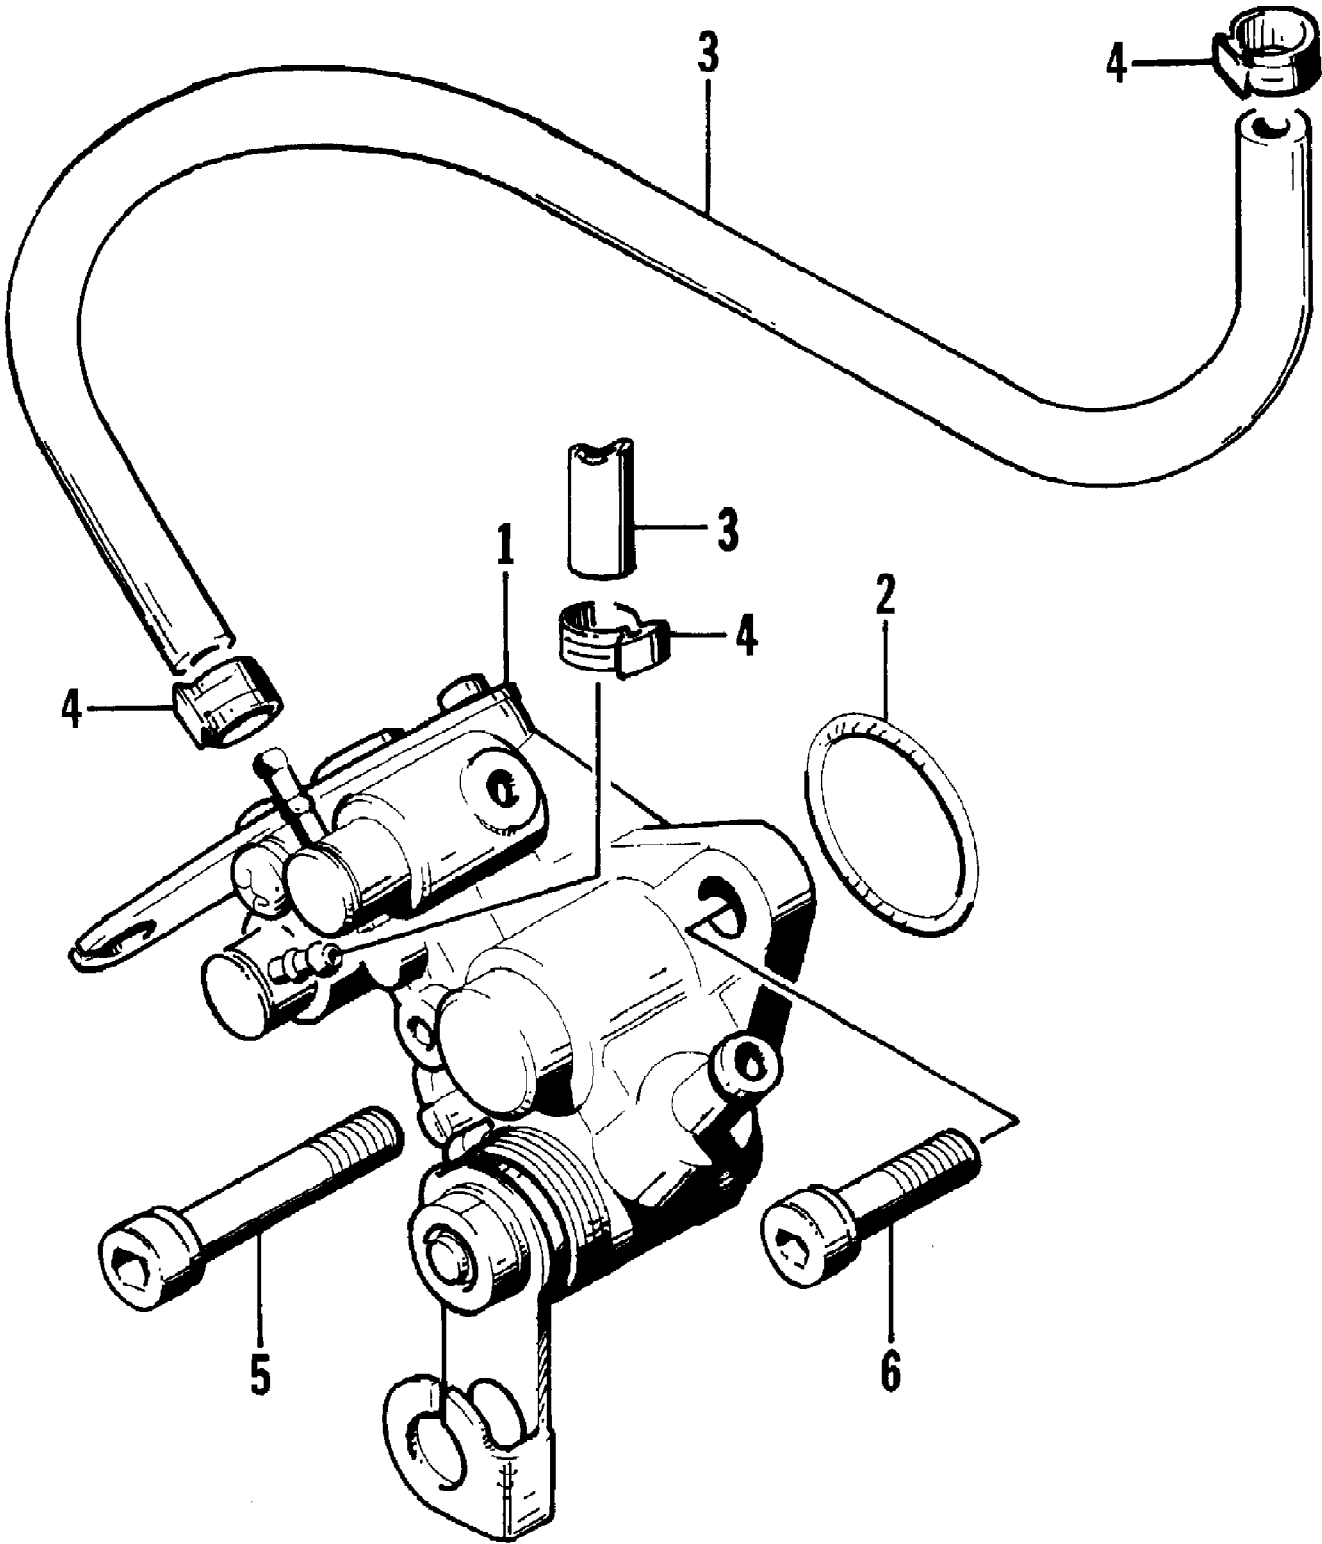

1997 MONTE CARLO 770 (97MCB-1997)
OIL PUMP

Page 40 of 61

Ref #	Part Number	Qty	S/P/F	Description
1	3008-435	1		Oil Pump Assembly
2	3008-030	1		O-Ring
3	3008-035	2	/P	Hose
4	3008-037	4	/P	Clamp
5	3008-242	1		Screw, Cap
6	3008-243	1		Screw, Cap