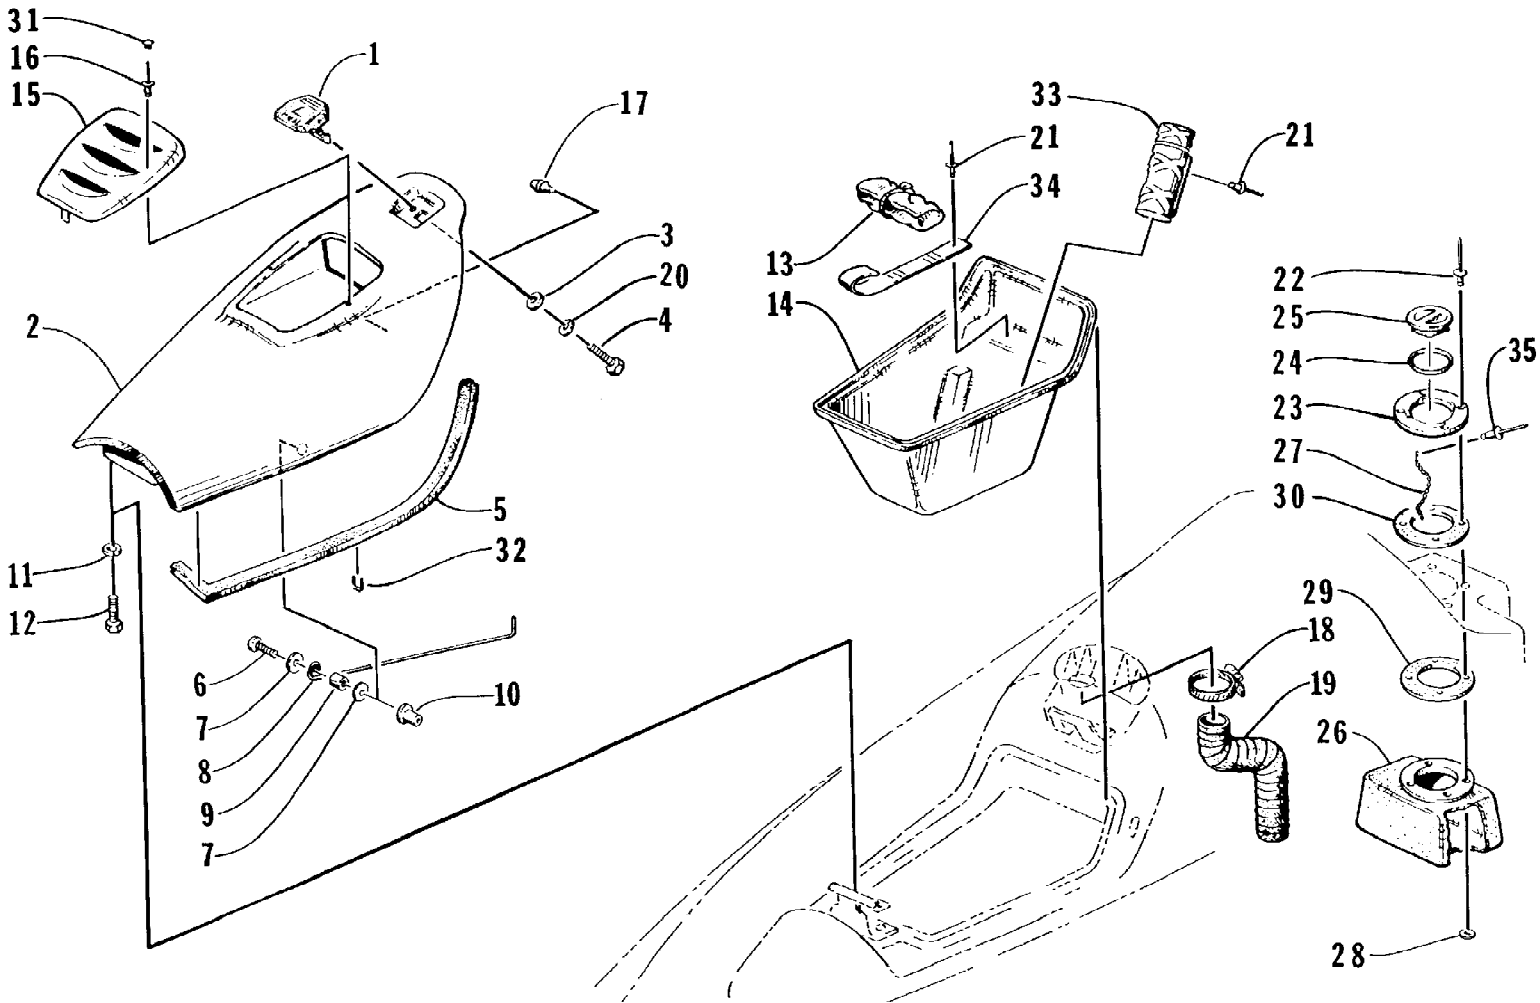

1997 MONTE CARLO 770 (97MCB-1997)
HATCH COVER AND STORAGE TRAY

1997 MONTE CARLO 770 (97MCB-1997)
HATCH COVER AND STORAGE TRAY

Page 22 of 61

Ref #	Part Number	Qty	S/P/F	Description
1	0673-882	1		Latch, Hatch Cover
2	1673-300	1		Cover, Hatch
3	0624-004	2		Washer
4	0624-092	2		Screw, Cap
5	0773-680	1	/P	Seal, Hatch
6	0624-214	1		Screw, Machine
7	0624-182	2		Washer
8	0673-899	1		Rod, Hood Prop
9	0673-399	1		Spacer, Spring Rod
10	0624-083	1		Nut, Well
11	0624-115	2		Washer, Lock
12	0624-226	2		Screw, Cap
13	0678-399	1		Kit, Tool
14	1673-175	1		Tray, Storage
15	1673-211	1	/P	Grille, Hatch - Black
16	0623-619	2		Rivet
17	1673-060	2		Bumper, Grommet
18	0624-207	1		Clamp
19	0610-211	1		Hose, Air Intake
20	0624-200	2		Washer, Lock
21	0623-685	5		Rivet
22	0623-633	6		Rivet
23	0673-862	1	S	Ring, Mount
24	1673-146	1		Seal
25	0673-861	1		Lid, Storage Cover
26	0673-652	1	/P	Container, Storage
27	0773-401	1		Chain, Cover
28	0623-603	6		Washer, Backup
29	0673-973	1		Seal, Storage Cover
30	1673-155	1		Gasket, Mounting - Storage Container
31	1673-111	2		Plug, Mushroom
32	0624-263	0		Staple
33	1673-046	1		Tube, Fire Extinguisher
34	0773-217	1		Tiedown, Tool Kit
35	0624-074	2		Rivet