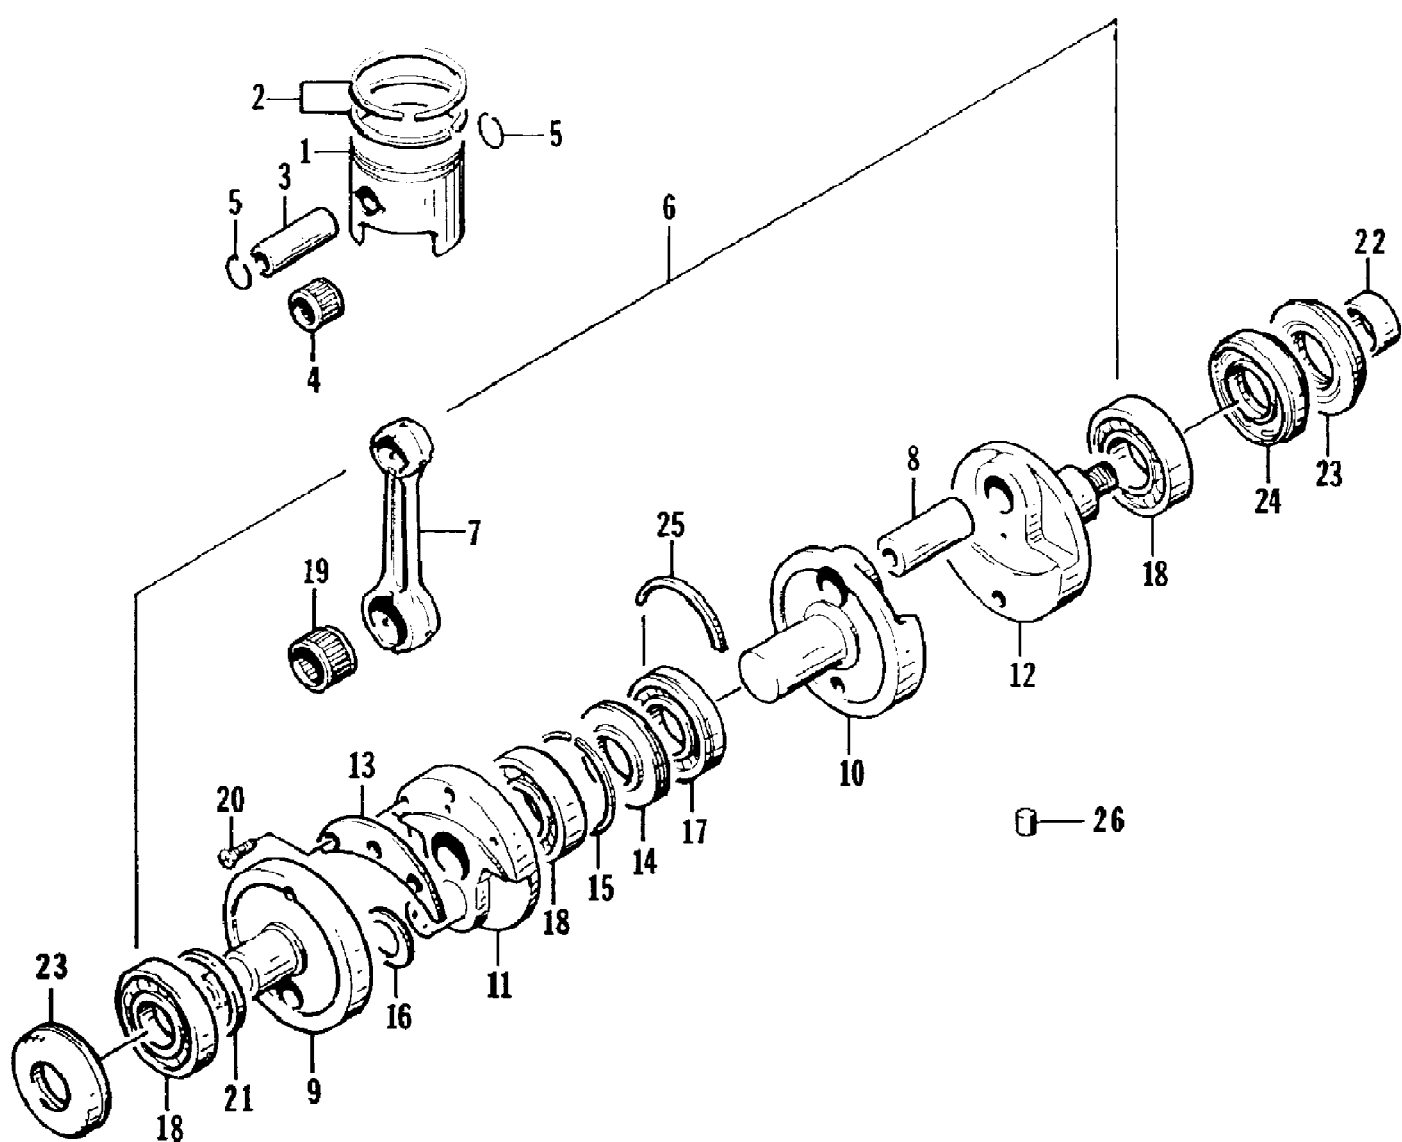

1997 MONTE CARLO 770 (97MCB-1997)
BILGE PUMP ASSEMBLY

Page 2 of 61

Ref #	Part Number	Qty	S/P/F	Description
1	0673-377	1		Fitting, Outlet - Bilge
2	0612-456	2		Seal, Fitting
3	0673-378	2	S	Nut, Fitting
4	0624-018	2		Clamp, Hose
5	0710-185	1		Hose, Bilge
6	0673-404	1		Plug, Drain
7	1673-331	1	S	Pump, Bilge
8	0624-037	1		Clamp
9	1673-062	1		Mount, Bilge Pump
10	0673-459	1		O-Ring
11	0624-250	2		Nut, Lock
12	0673-278	1		Retainer, Drain Plug

1997 MONTE CARLO 770 (97MCB-1997)
CRANKSHAFT

1997 MONTE CARLO 770 (97MCB-1997)
CRANKSHAFT

Page 6 of 61

Ref #	Part Number	Qty	S/P/F	Description
1	3008-412	2	S	Piston, Standard
1	3008-414	2		Piston, Optional (+ 0.010 in.)
1	3008-416	2		Piston, Optional (+ 0.020 in.)
2	3008-413	2		Ring Set, Standard
2	3008-415	2		Ring Set, Optional (+ 0.010 in.)
2	3008-417	2		Ring Set, Optional (+ 0.020 in.)
3	3008-482	2	/P	Pin
4	3003-433	2	/P	Bearing
5	3003-439	4	/P	Ring, Snap
6	3008-428	1		Crankshaft Assembly (inc. 7-21)
7	3008-427	2		Connecting Rod
8	3008-429	1	/P	Crank Pin
9	3008-430	1		Crankshaft, Right
10	3008-431	1		Crankshaft, Center
11	3008-432	1		Wheel
12	3008-433	1		Crankshaft, Left
13	3008-069	1		Balancer
14	3003-606	1		Race, Center
15	3003-453	1		Ring, Center
16	3008-019	1		Washer
17	3008-421	1	/P	Bearing
18	3008-422	3	S	Bearing
19	3008-423	2		Bearing
20	3004-372	3	S	Screw, Machine
21	3008-495	1	/P	Washer
22	3008-072	1		Spacer, Crankshaft
23	3003-367	2		Seal, Oil
24	3002-355	1		Seal, Oil - Center
25	3003-359	1		C-Ring
26	3003-658	4	/P	Pin