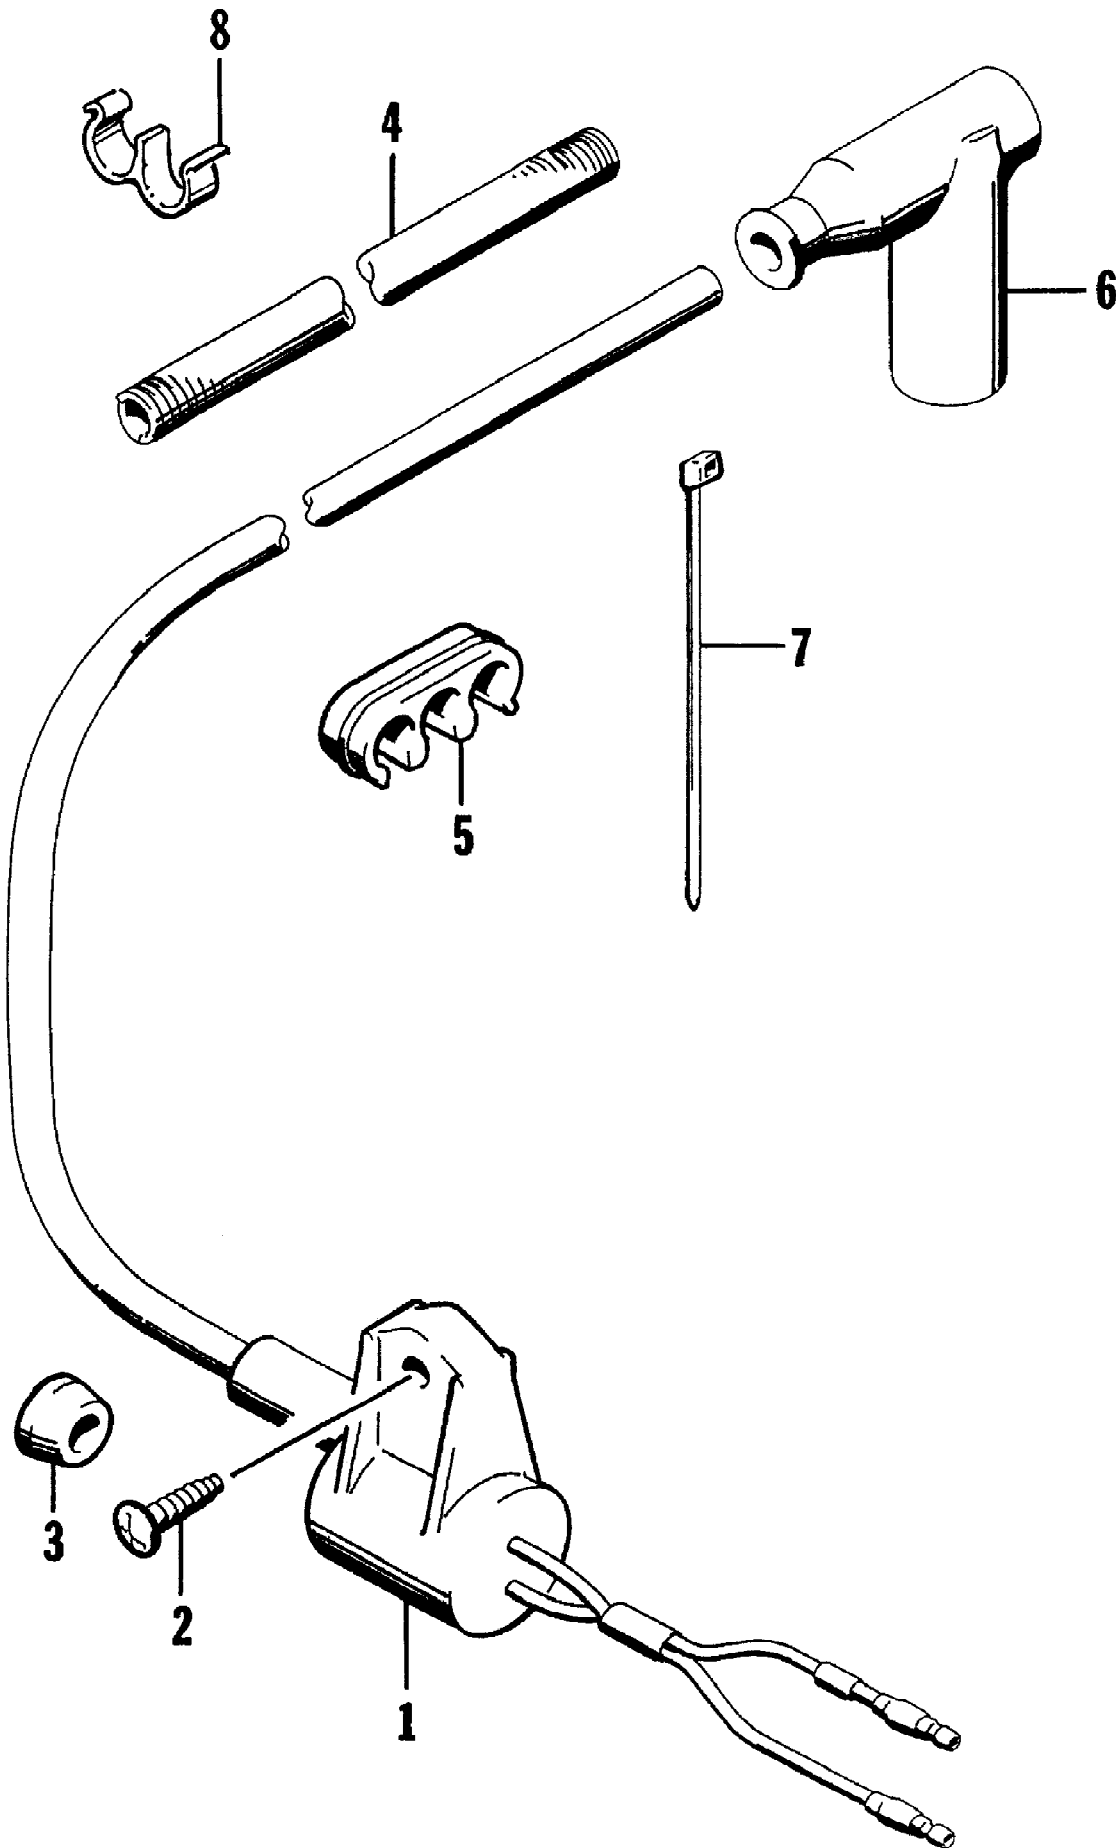

1997 MONTE CARLO 1000 (97MCC-1997)
IGNITION COIL

1997 MONTE CARLO 1000 (97MCC-1997)
IGNITION COIL

Page 31 of 64

Ref #	Part Number	Qty	S/P/F	Description
1	3008-523	3	/P	Coil Assembly, Ignition
2	3008-321	3		Screw, Cap
3	3008-334	3	/P	Grommet
4	3008-445	3		Protector, Lead Wire
5	3008-252	1		Clip
6	3003-737	3	S	Cap Assembly, Spark Plug
7	3003-787	3		Tie, Cable
8	3008-045	1		Clip, Tube