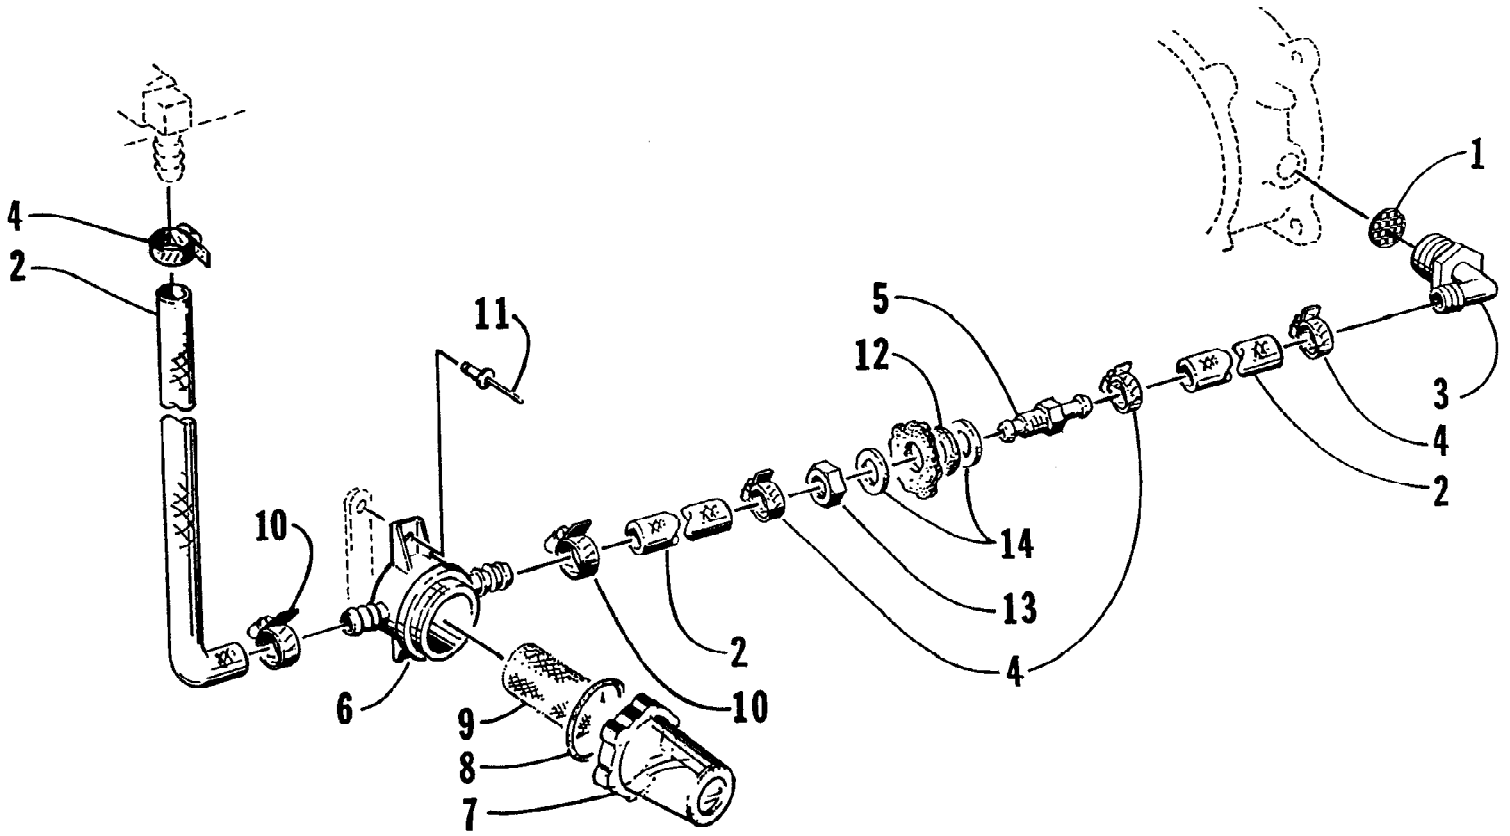

1997 MONTE CARLO 1000 (97MCC-1997)
WATER FILTER ASSEMBLY

1997 MONTE CARLO 1000 (97MCC-1997)
WATER FILTER ASSEMBLY

Page 62 of 64

Ref #	Part Number	Qty	S/P/F	Description
1	0675-042	1		Screen
2	0610-106	0	/P	Hose
3	0673-850	1		Fitting, Elbow
4	0624-016	4		Clamp
5	0673-981	1		Fitting, Thru Hull
6	0673-653	1		Filter, Water Assembly (inc. 7-9)
7	0673-669	1		Cover
8	0673-670	1		O-Ring
9	0673-671	1		Screen
10	0624-379	2		Clamp, Hose
11	8060-428	2		Rivet
12	1673-192	1		Seal
13	0624-117	1		Nut
14	0624-222	1		Washer