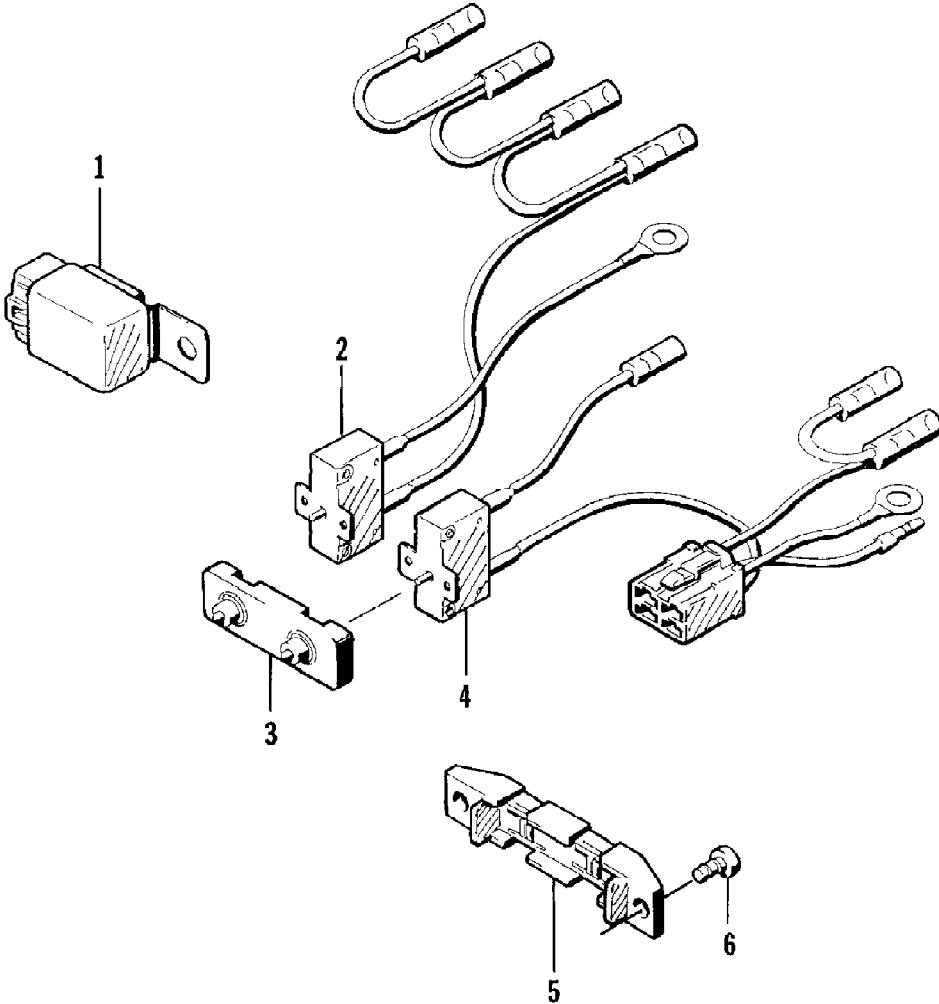

1997 MONTE CARLO 1000 (97MCC-1997)
RELATED ITEMS

Ref #	Part Number	Qty	S/P/F	Description
	0678-105	1		Tool Kit
	0678-243	1		Wakeboard

1997 MONTE CARLO 1000 (97MCC-1997)
SEAT ASSEMBLY

Page 52 of 64

Ref #	Part Number	Qty	S/P/F	Description
	0773-831	1		Complete Seat Assembly
1	0773-752	2		Strap, Seat
2	0773-832	1		Cover, Seat w/Silkscreen
3	0773-721	1		Foam, Seat
4	0773-811	1		Base, Seat
5	0773-833	1		Seal, Seat Base
6	0673-668	1		Catch, Seat
7	0624-263	0		Staple
8	0624-250	2		Nut, Lock
9	0624-115	2	F	Washer, Lock
10	0624-112	2	/P	Screw, Cap
11	0624-262	1	F	U-Bolt, Seat
12	0624-061	2	F	Nut
13	0624-125	2	/P/F	Washer
14	0624-090	2	F	Nut, Lock
15	0624-009	1	F	Nut, Lock
16	0624-247	2	F	Washer
17	0624-226	4		Screw, Cap
18	0623-585	3	F	Clip, Retaining
19	0610-242	1	F	Air Tube, Exhaust
20	0624-182	2		Washer
21	0623-391	1	F	Washer, Rubber
22	0673-026	1	F	Lever, Release - Seat Latch
23	0673-024	1	S/F	Cover, Latch - Seat
24	0673-025	1	F	Back, Latch - Seat
25	0673-023	1	F	Clip, Retaining
26	0624-159	2	F	Washer
27	0624-047	1	F	Nut
28	0624-289	2	F	Screw, Cap
29	1673-108	1	S/F	Stud, Latch - Seat
30	0624-126	2	F	Washer, Rubber
31	0673-752	1	F	Plate, Backing
32	0617-195	4		Pad, Foam
33	0617-232	1		Foam, Seat - Bottom

1997 MONTE CARLO 1000 (97MCC-1997)
SENSOR ASSEMBLY

Page 54 of 64

Ref #	Part Number	Qty	S/P/F	Description
1	3008-297	1	/P	Relay - Assembly
2	3008-348	1	S	Protector, Circuit Charge
3	3008-351	1		Cap, Circuit Protector
4	3008-350	1	/P	Protector, Circuit Load
5	3008-294	1	/P	Holder, Circuit Protector
6	3008-313	2		Screw, Cap