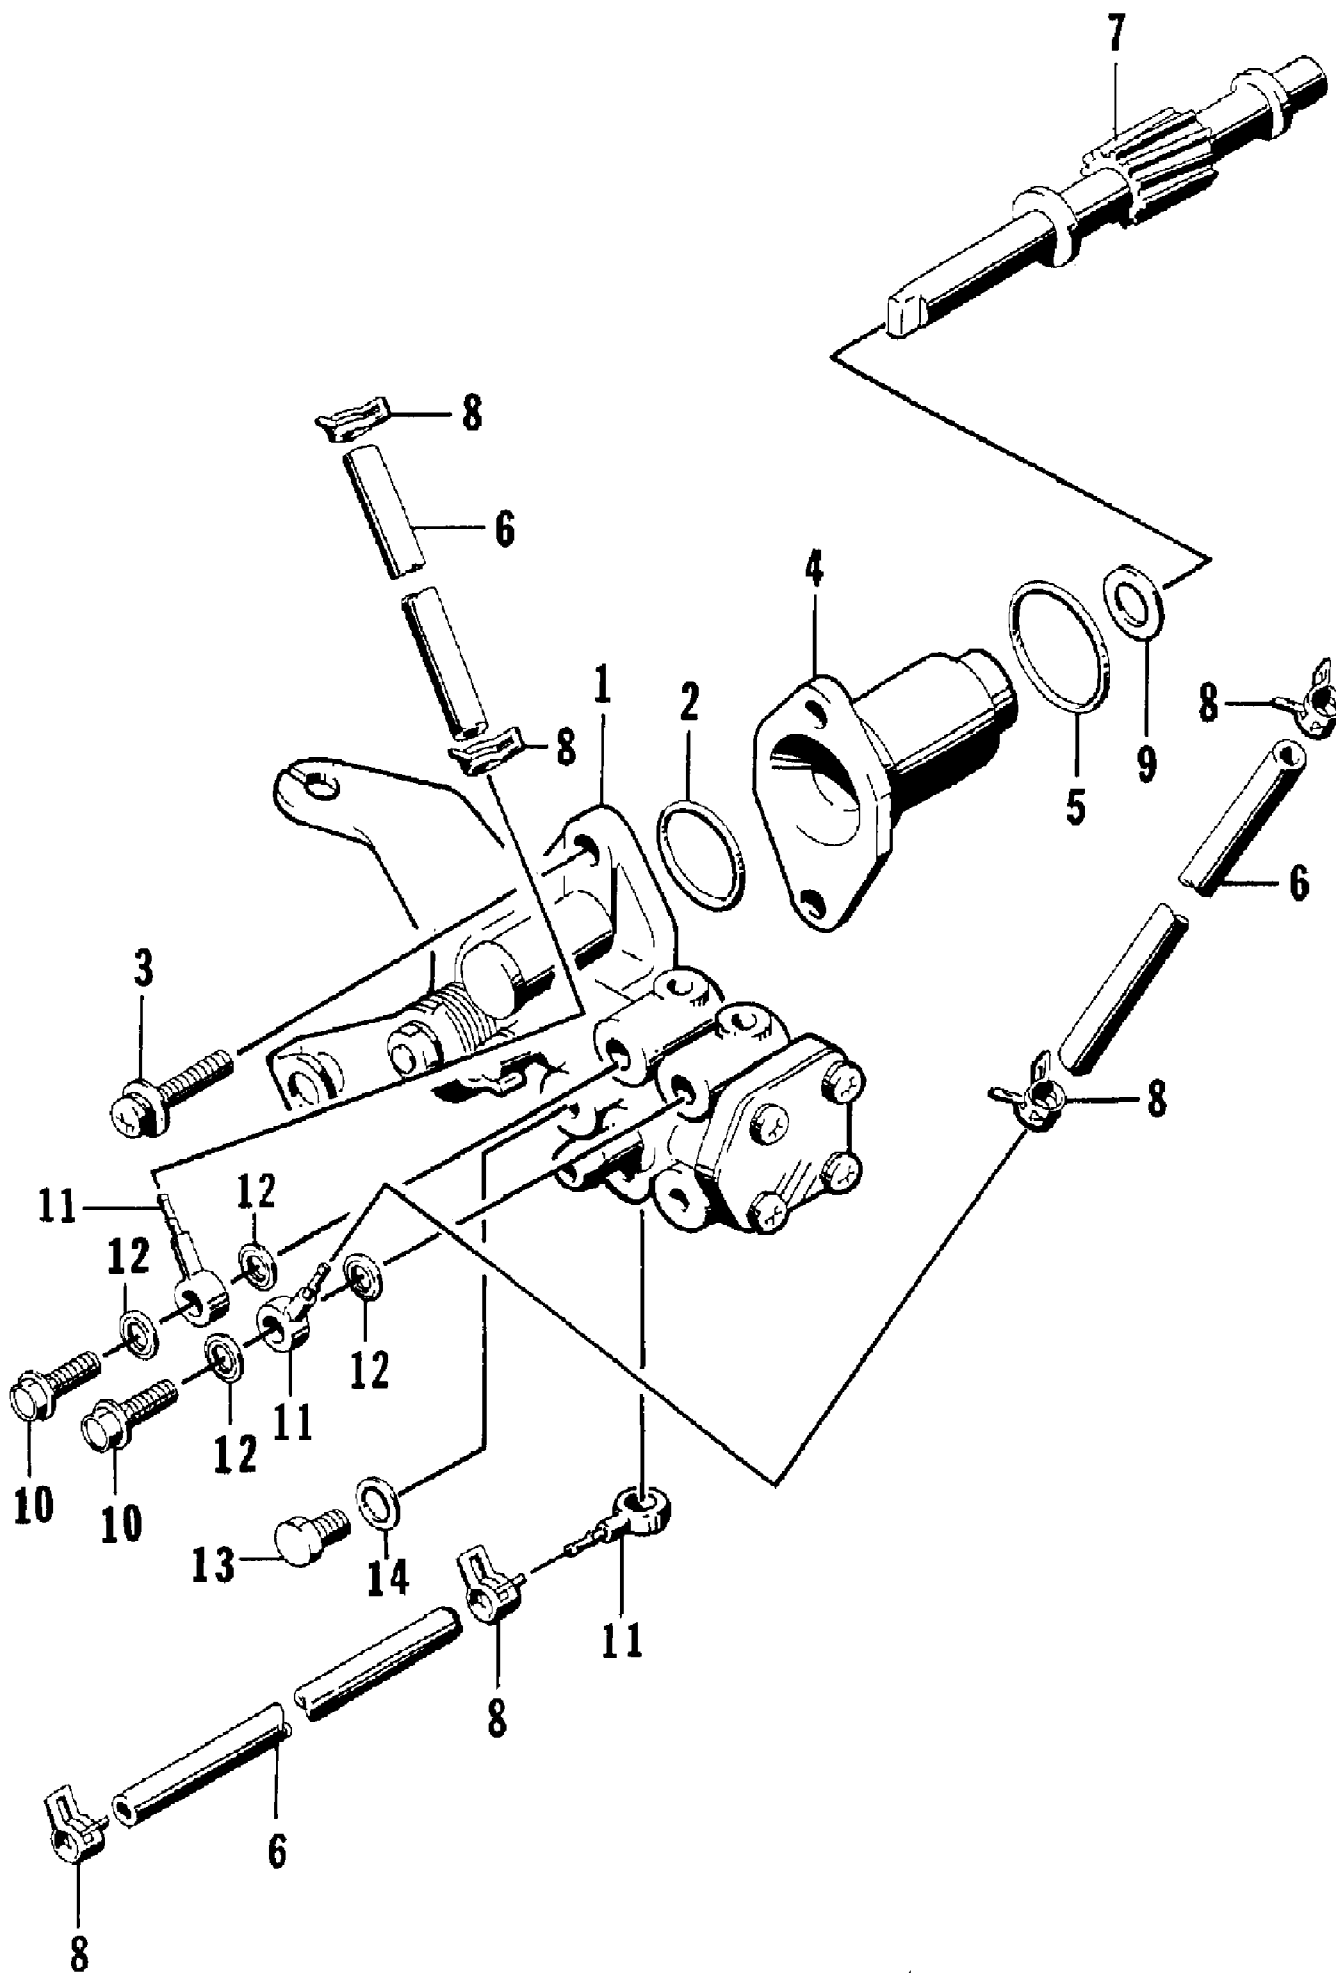

1997 MONTE CARLO 1000 (97MCC-1997)
OIL PUMP

Page 43 of 64

Ref #	Part Number	Qty	S/P/F	Description
1	3008-522	1	S	Oil Pump Assembly
2	3008-030	1		O-Ring
3	3008-393	2		Screw, Oil Pump
4	3004-763	1	/P	Retainer, Oil Pump Shaft
5	3005-126	1	/P	O-Ring, Retainer
6	3008-035	3	/P	Hose, Oil Pump
7	3004-179	1		Gear, Oil Pump Driven
8	3008-037	6	/P	Clip
9	3005-049	1	/P	Shim, Oil Pump Input Shaft
10	3008-528	3		Screw, Cap
11	3003-217	3	/P	Fitting, Oil
12	3003-290	6	/P	Gasket, Fitting
13	6505-820	1		Screw, Oil Pump Bleed
14	6505-821	1		Washer, Bleed Screw