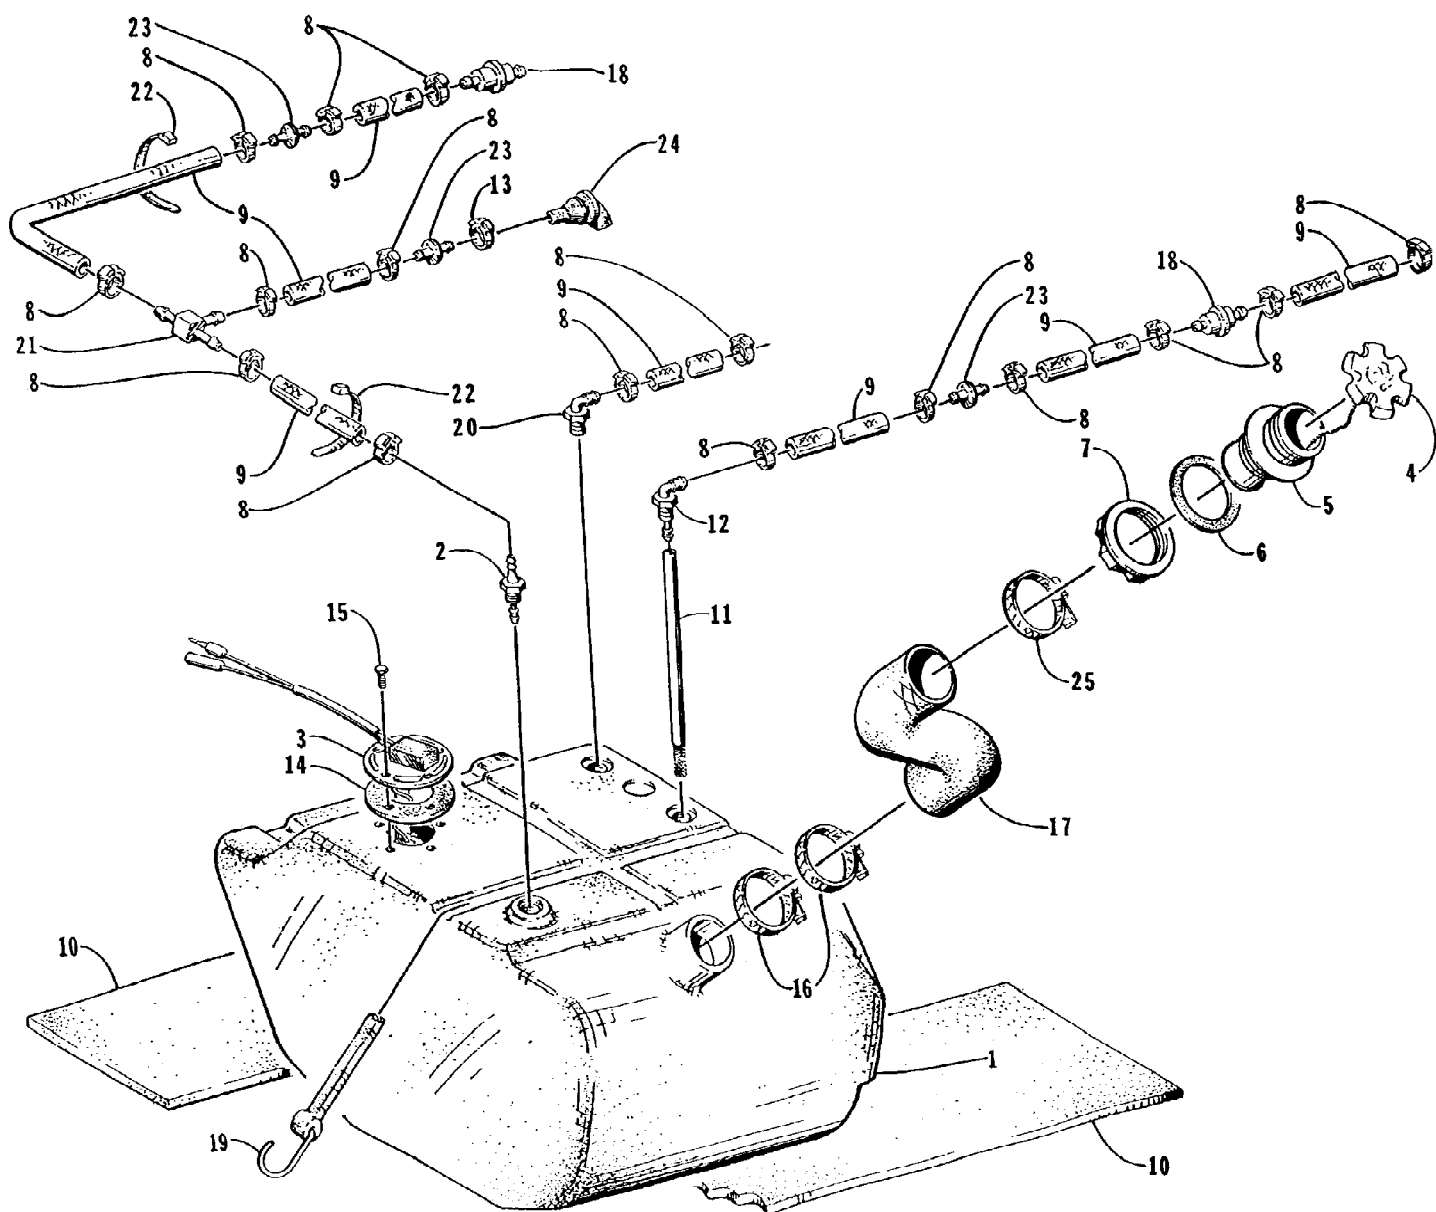

1997 MONTE CARLO 1000 (97MCC-1997)
GAS TANK ASSEMBLY

1997 MONTE CARLO 1000 (97MCC-1997)
GAS TANK ASSEMBLY

Page 23 of 64

Ref #	Part Number	Qty	S/P/F	Description
1	0770-244	1		Tank, Gas - Assembly (inc. 2, 11,<R>
2	0670-564	1		Outlet, Gas Tank - Brass
3	0620-206	1		Sensor, Fuel Level
4	0670-656	1	S	Cap
5	0670-545	1	S	Neck, Filler
6	0670-688	1		Seal, Filler Neck
7	0670-548	1		Nut, Filler Neck
8	0623-365	19		Clamp, Hose
9	0610-107	0		Hose
10	1673-344	2		Pad, Gas Tank
11	0670-754	1		Tube, Drop - Reserve
12	0670-565	1		Fitting, Elbow
13	0623-063	1		Clamp
14	0670-474	1		Gasket, Fuel Sender
15	0624-312	5		Screw, Cap
16	0624-037	2		Clamp, Hose
17	0610-313	1		Hose, Filler
18	0510-335	2	/P	Filter, Fuel
19	0773-383	2		Tiedown
20	0115-607	1	S	Fitting, Elbow
21	0109-332	1		T-Connection
22	0123-788	2	/P	Tie, Cable
23	0610-059	3		Valve, Check
24	0673-755	1		Vent, Fuel
25	0624-390	1		Clamp, Hose