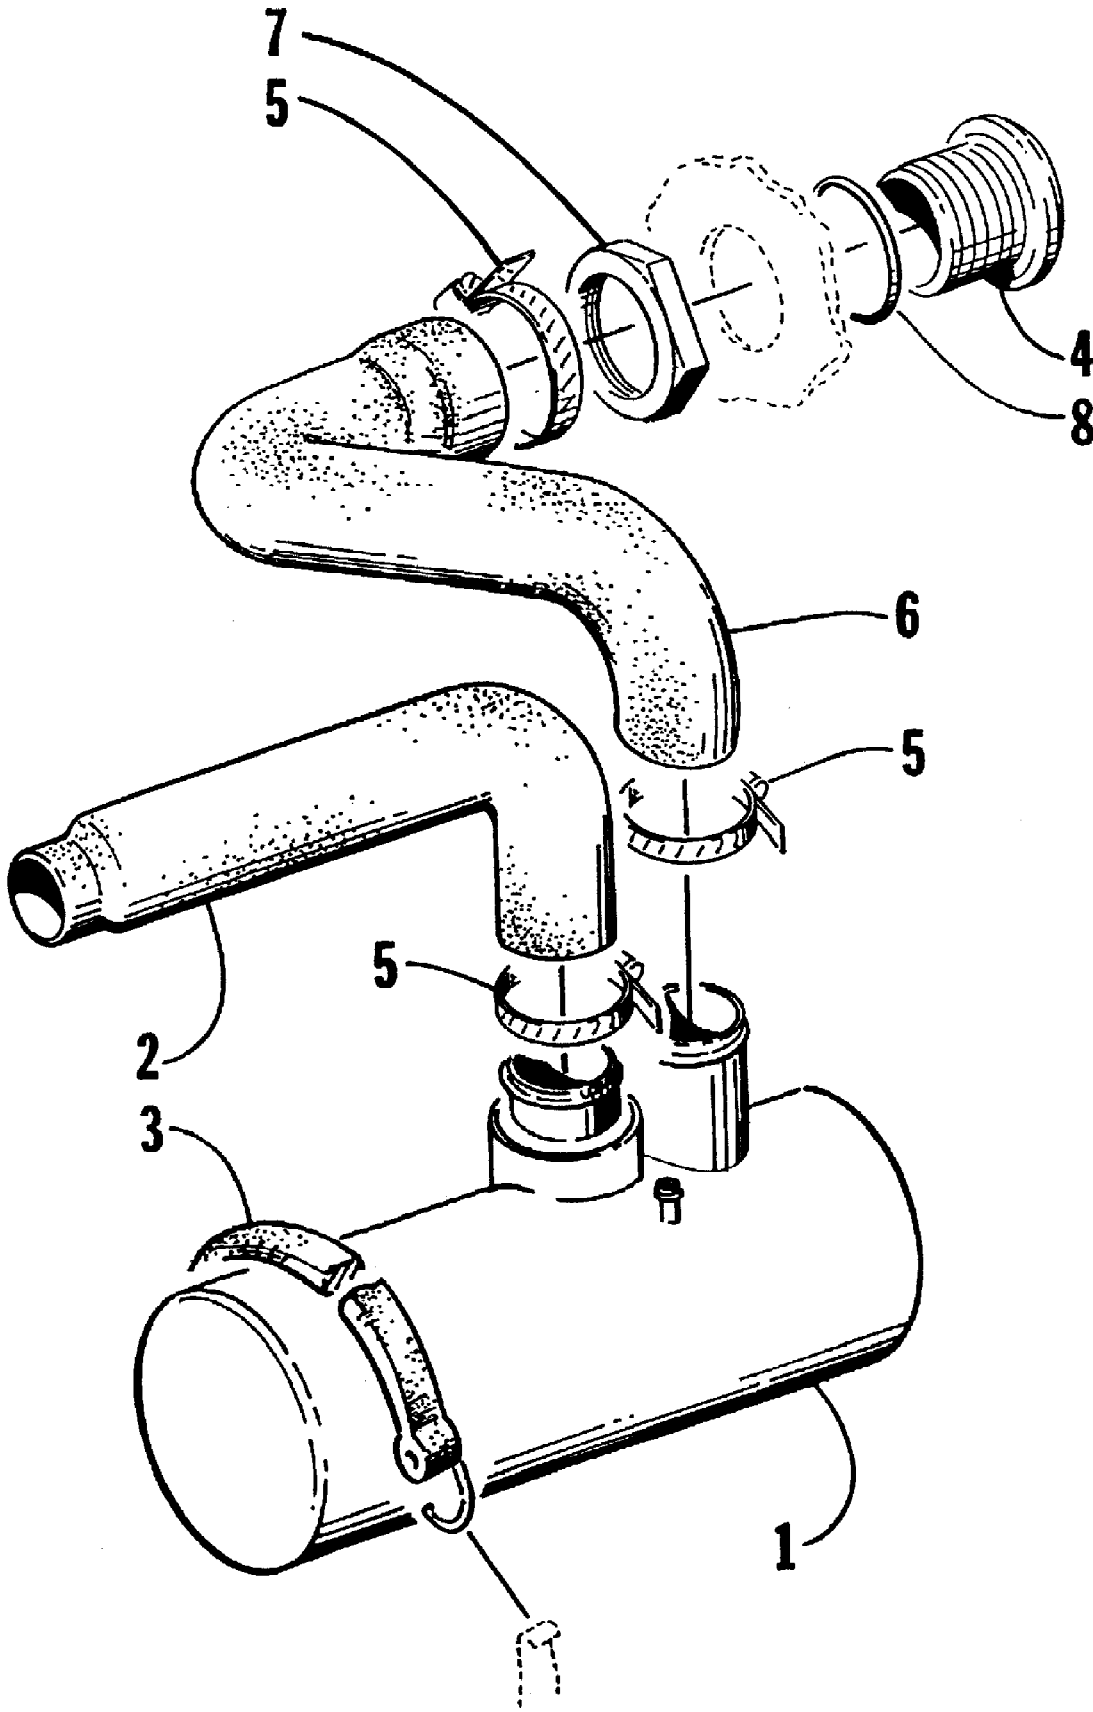

1997 MONTE CARLO 1000 (97MCC-1997)
MUFFLER ASSEMBLY

Page 41 of 64

Ref #	Part Number	Qty	S/P/F	Description
1	0712-243	1		Muffler
2	0610-321	1		Hose, Exhaust - In
3	0773-794	2		Tiedown, Muffler
4	0612-575	1	S	Outlet, Exhaust
5	0624-207	3		Clamp, Hose
6	0610-269	1		Hose, Exhaust - Out
7	0612-576	1		Nut, Exhaust Outlet
8	0612-676	1		Gasket, Exhaust - Foam