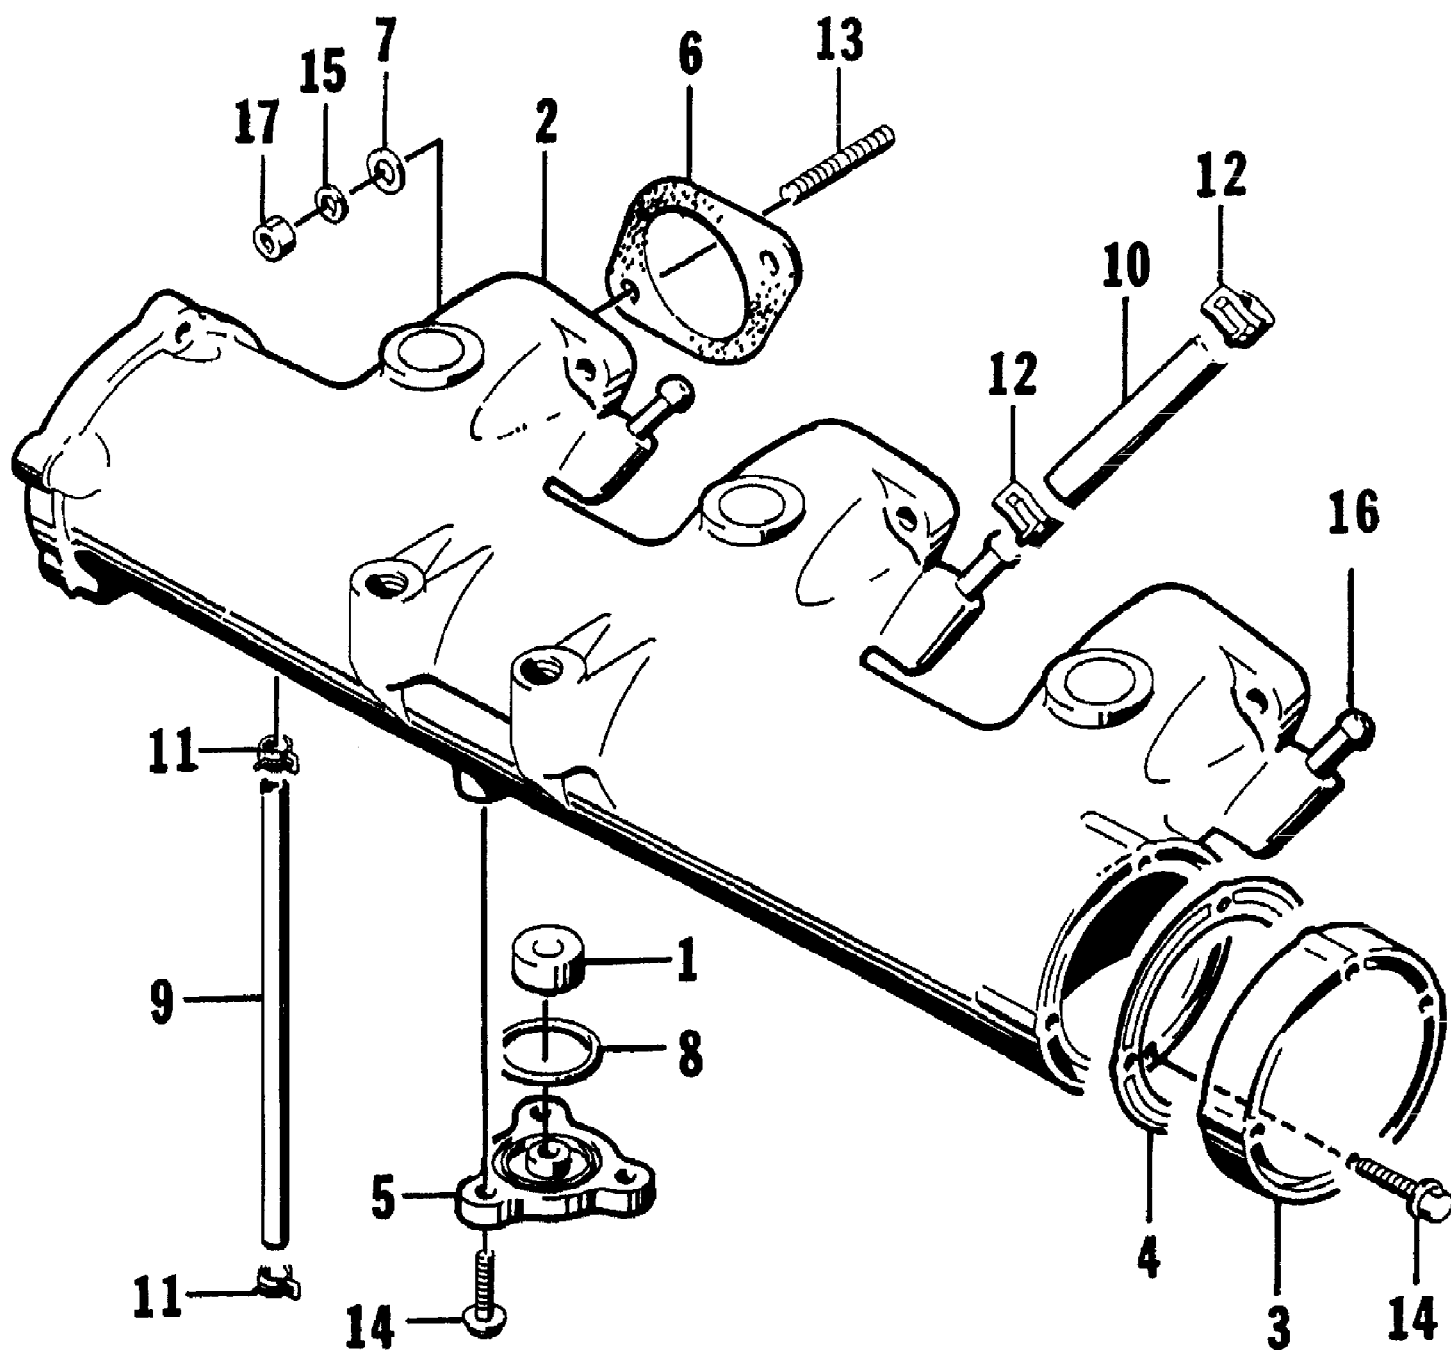

1997 MONTE CARLO 1000 (97MCC-1997)
ENGINE AND RELATED ASSEMBLY

Page 17 of 64

Ref #	Part Number	Qty	S/P/F	Description
1	0662-198	1	S	Engine
2	0675-117	1		Coupler, Engine
3	0675-160	1	/P	Grommet, Seal
4	0624-028	12		Washer
5	0624-390	2		Clamp
6	0675-017	1	S	Hose, Coupler
7	0608-184	1	S	Plate, Engine Mount
8	0624-282	4		Washer
9	0624-281	4		Washer, Lock
10	0624-416	4		Screw, Cap
11	0624-421	6		Screw, Cap
12	0624-012	6		Washer, Lock
13	0624-406	6		Washer
14	0624-014	0	/P	Shim, 0.5 mm
14	0624-015	0	/P	Shim, 1.5 mm
15	3008-054	6		Dampener
16	0673-508	0	/P	Shim, Engine Mount - 0.125 in.
16	0673-509	0		Shim, Engine Mount - 0.063 in.
17	0624-149	12		Nut
18	0775-032	1	/P	Housing, Seal - Assembly (inc. 20, 21<R>
19	0675-169	2	S	Seal
20	0675-130	1		Bearing
21	0675-129	1		Housing/Bearing - Floating
22	0623-658	2		Fitting, Grease
23	0773-688	1		Guard, Coupler
24	1611-608	1		Decal, Warning
25	0614-244	1		Decal, Coupler - Servicing
26	0624-037	1		Clamp
27	0624-027	12		Washer, Lock