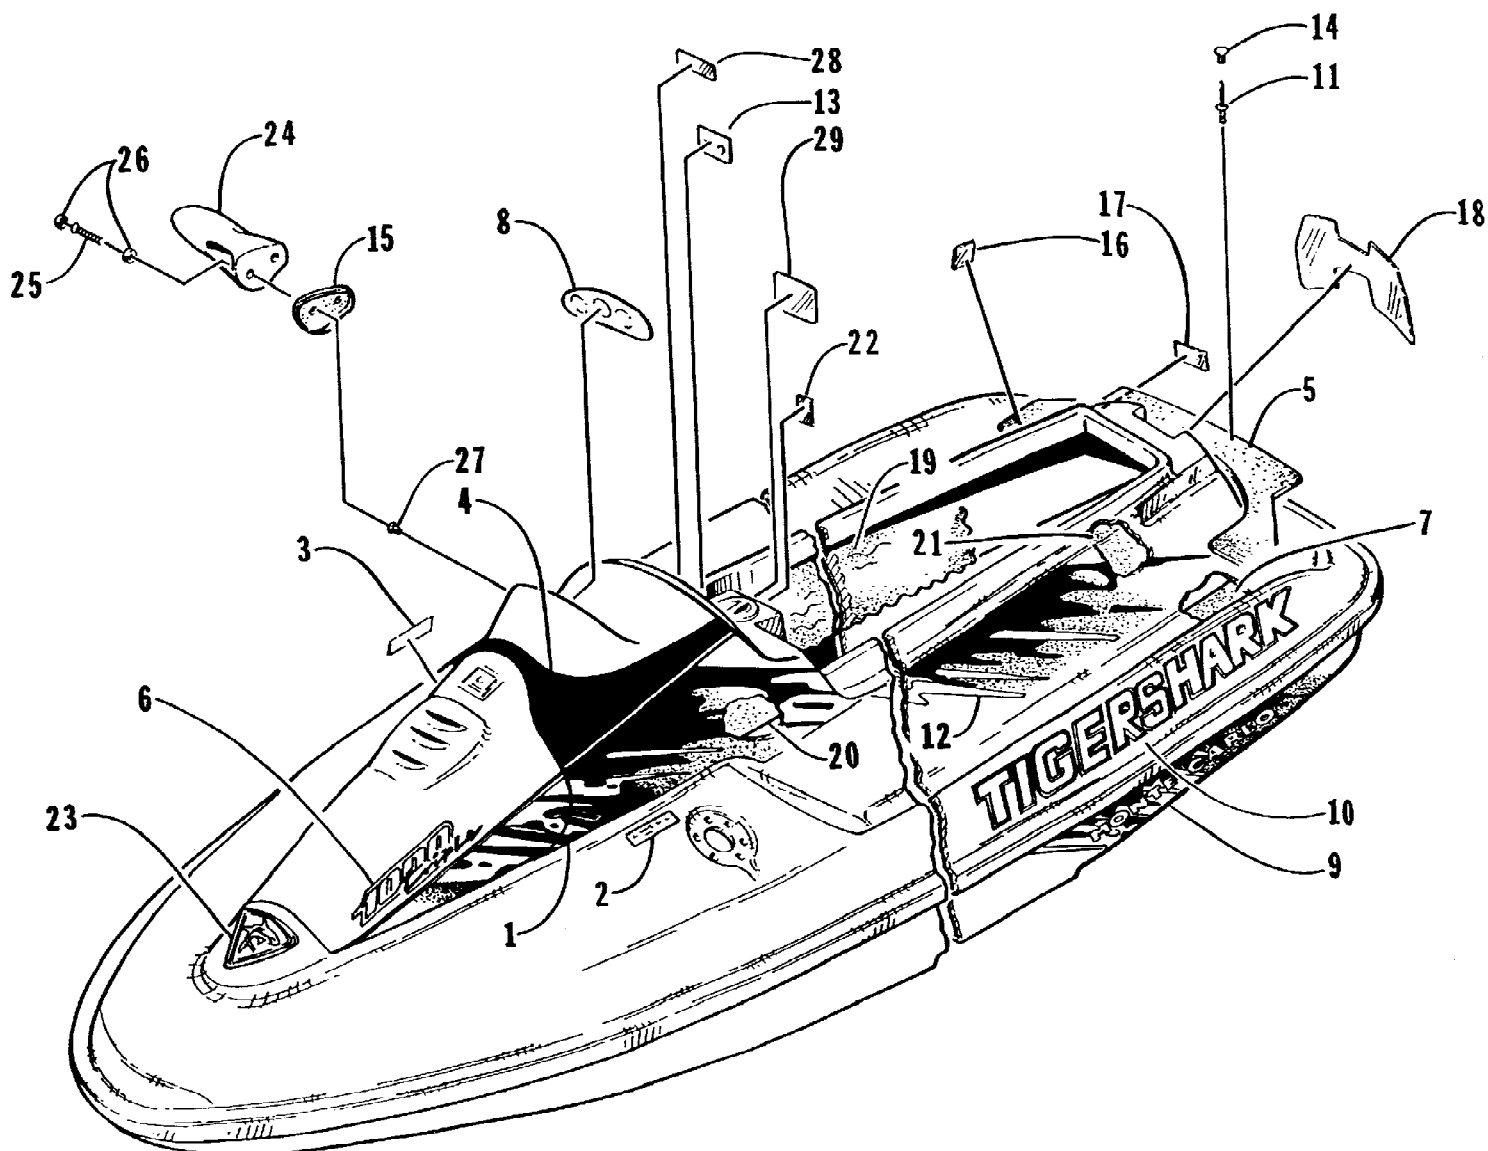

1997 MONTE CARLO 1000 (97MCC-1997)
DECAL AND FOOTPAD ASSEMBLY

Page 13 of 64

Ref #	Part Number	Qty	S/P/F	Description
1	0614-290	1		Decal, Hatch - Right
1	0614-291	1		Decal, Hatch - Left
2	0614-299	1		Decal, Warning Fuel
3	0614-300	1		Decal, Oil Filler
4	0614-332	1		Decal, Deck - Upper Right
4	0614-333	1		Decal, Deck - Upper Left
5	1673-218	1		Pad, Foot - Rear
6	0614-256	1		Decal, Hatch - "1000 Triple" - Right
6	0614-257	1		Decal, Hatch - "1000 Triple" - Left
7	0617-262	2		Foam, Footwell
8	0614-253	1		Decal, Instrument Panel
9	0614-292	1		Decal, Hull - Right
9	0614-293	1		Decal, Hull - Left
10	0614-296	2		Decal, Deck - "Tigershark"
11	0623-665	22		Rivet
12	0614-294	1		Decal, Side - Right
12	0614-295	1		Decal, Side - Left
13	0614-354	1		Decal, Console
14	1673-181	22		Plug, Mushroom
15	1673-120	1		Gasket, Mirror Mounting - Right
15	1673-127	1		Gasket, Mirror Mounting - Left
16	0614-067	1		Decal, USCG Exemption
17	0614-154	1		Decal, Caution - Uprighting
18	0614-155	1		Decal, Regulation
19	0617-184	1		Foam, Deck - Right
20	0617-186	2		Foam, Deck
21	0617-185	1		Foam, Deck - Left
22	1611-866	1		Decal, Warning - Gas Vapors
23	0614-321	1		Decal, Crest
24	1673-296	1		Mirror - Assembly - Right
24	1673-297	1	S	Mirror - Assembly - Left
25	0624-271	4		Screw, Cap
26	0124-054	4	/P	Snap Cap w/Washer
27	0623-557	4		Insert, Brass
28	0614-356	1		Decal, Caution - Lean Condition
29	0614-357	1		Decal, Jetting