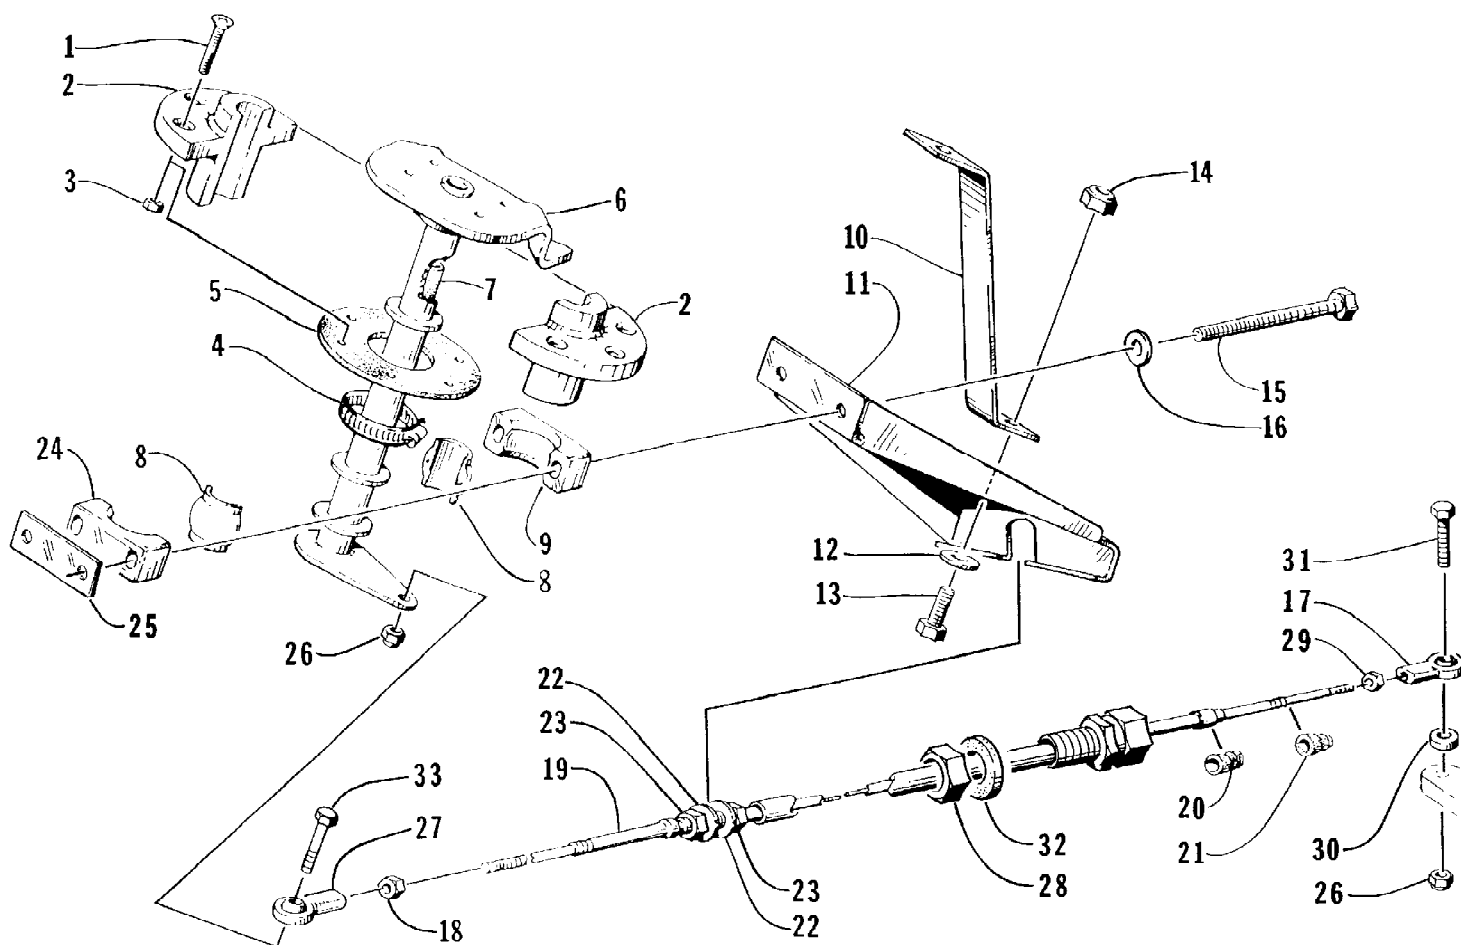

1997 MONTE CARLO 1000 (97MCC-1997)
STEERING POST ASSEMBLY

1997 MONTE CARLO 1000 (97MCC-1997)
STEERING POST ASSEMBLY

Page 58 of 64

Ref #	Part Number	Qty	S/P/F	Description
1	0624-186	6		Screw, Machine
2	0673-122	2		Bearing, Half - Steering Post
3	0624-250	6		Nut, Lock
4	0624-038	2		Clamp
5	0673-056	1		Seal, Bearing
6	0773-096	1	/P	Post, Steering
7	0717-052	0	/P	Foam, Neoprene Tape
8	0605-149	2		Bearing, Steering Post
9	0605-171	1		Housing, Bearing
10	0673-457	1		Bracket, Support
11	0773-629	1		Bracket, Steering Cable
12	0624-125	1	/P	Washer
13	0624-229	1		Screw, Cap
14	0624-090	1		Nut, Lock
15	0624-192	2		Screw, Cap
16	0624-125	2	/P	Washer
17	0673-932	1		End, Steering Cable
18	0624-107	1		Nut
19	1673-092	1		Cable, Steering
20	0612-363	1		Seal, Rod
21	0612-364	1		Cover, Thread Cap - Steering Cable
22	0624-106	2		Washer
23	0624-105	2		Nut
24	0705-064	1	/P	Housing, Bearing
25	0673-366	1		Spacer, Bearing Housing
26	0624-089	2		Nut, Lock
27	0673-931	1		End, Steering Cable
28	0623-669	1		Nut
29	0624-279	1		Nut
30	0624-381	1		Spacer
31	0624-290	1		Screw, Cap
32	1673-193	1		Gasket, Cable - Foam
33	0624-289	1		Screw, Cap