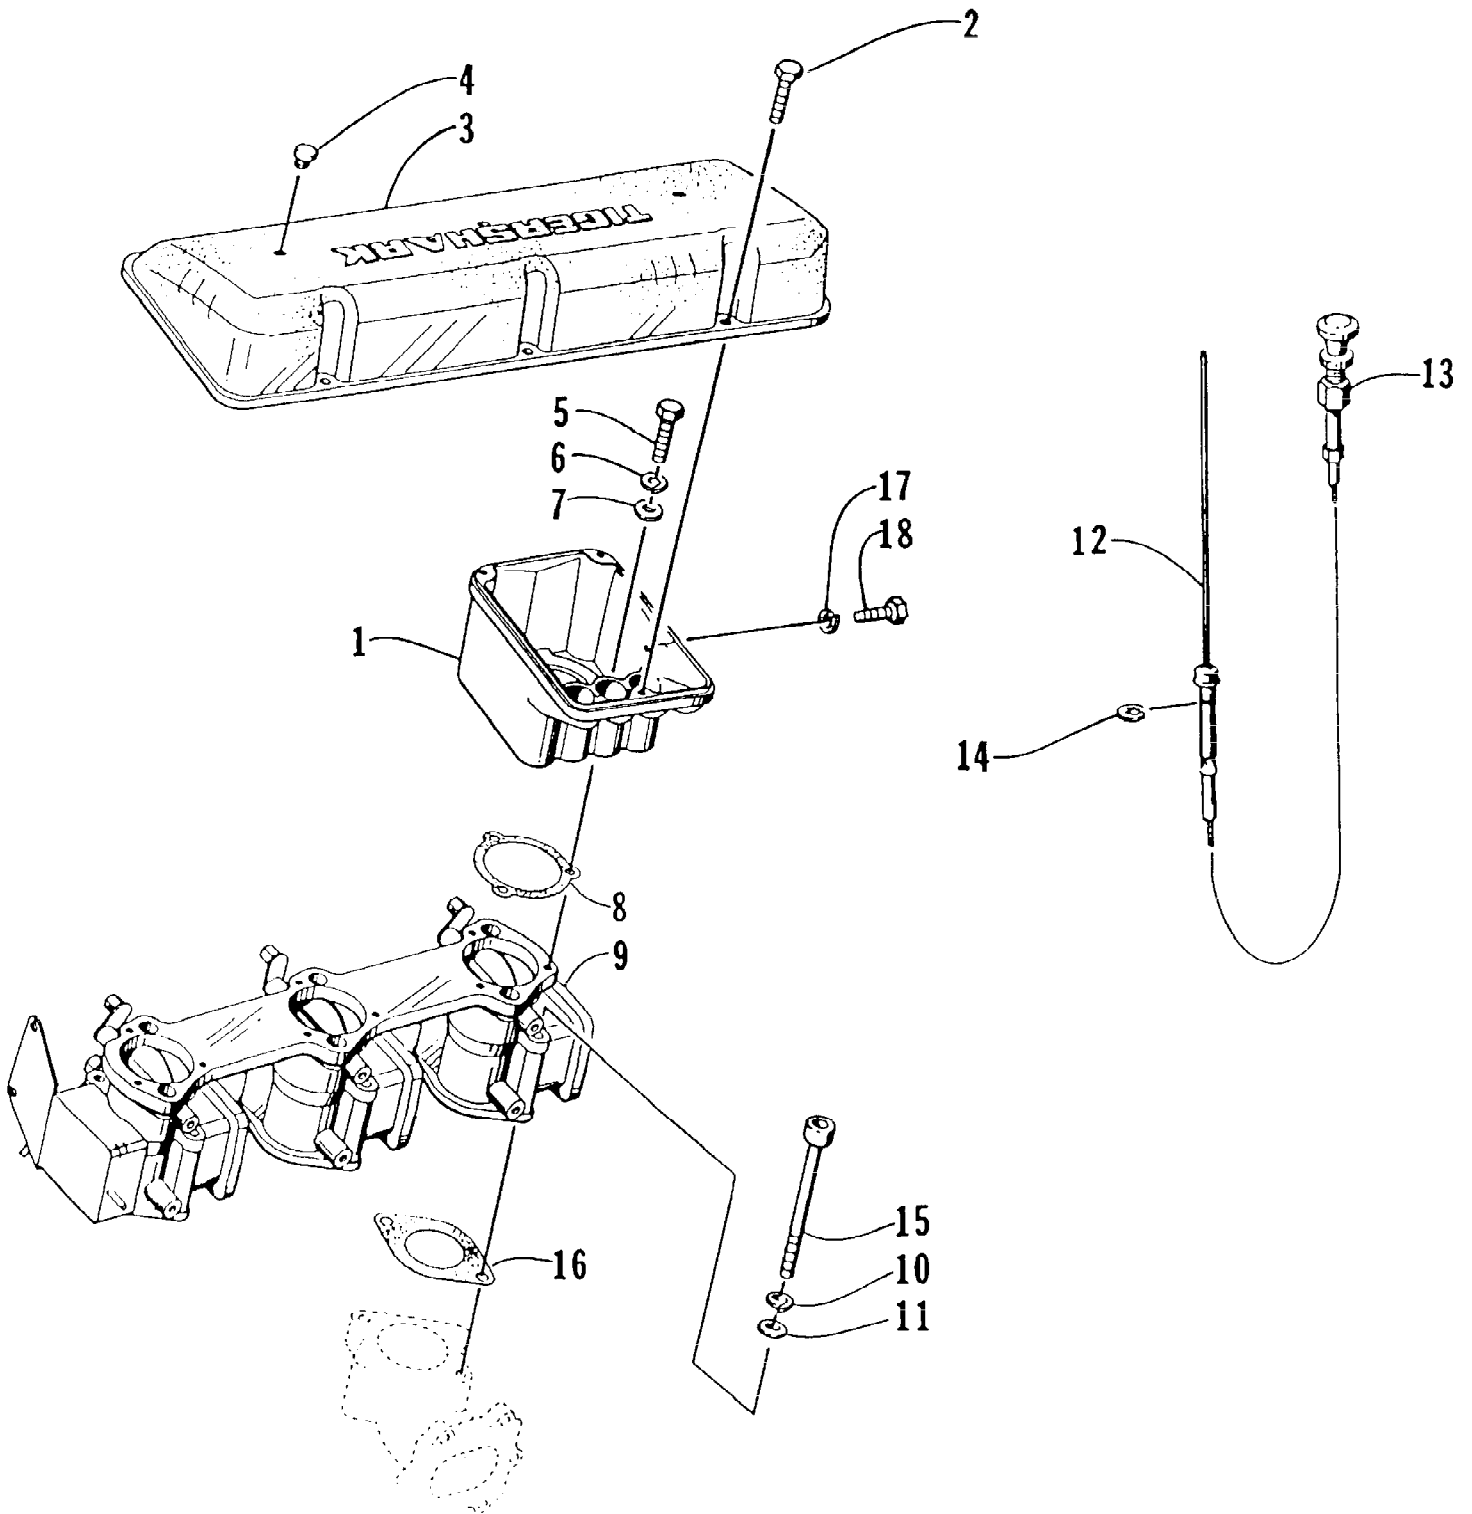

1997 MONTE CARLO 1000 (97MCC-1997)
INTAKE ASSEMBLY

1997 MONTE CARLO 1000 (97MCC-1997)
INTAKE ASSEMBLY

Page 37 of 64

Ref #	Part Number	Qty	S/P/F	Description
1	1673-403	2		Base, Sound Attenuator
1	1673-375	1		Base, Sound Attenuator - Center
2	0624-408	9		Screw, Cap
3	1673-332	1		Cover, Sound Attenuator
4	1606-038	3		Plug
5	0624-112	9	/P	Screw, Cap
6	0624-036	9		Washer, Lock
7	0624-022	9		Washer
8	1673-091	3		Gasket, Sound Attenuator
9	0670-667	1		Carburetor Assembly
10	0624-027	6		Washer, Lock
11	0624-028	6		Washer
12	0687-095	1		Cable, Choke
13	0687-051	1	/P	Nut, Choke Cable
14	0624-268	1		Ring, Retaining
15	0624-338	6	/P	Screw, Cap
16	1673-090	3		Gasket
17	0624-200	4		Washer, Lock
18	0624-435	2		Nut, Lock