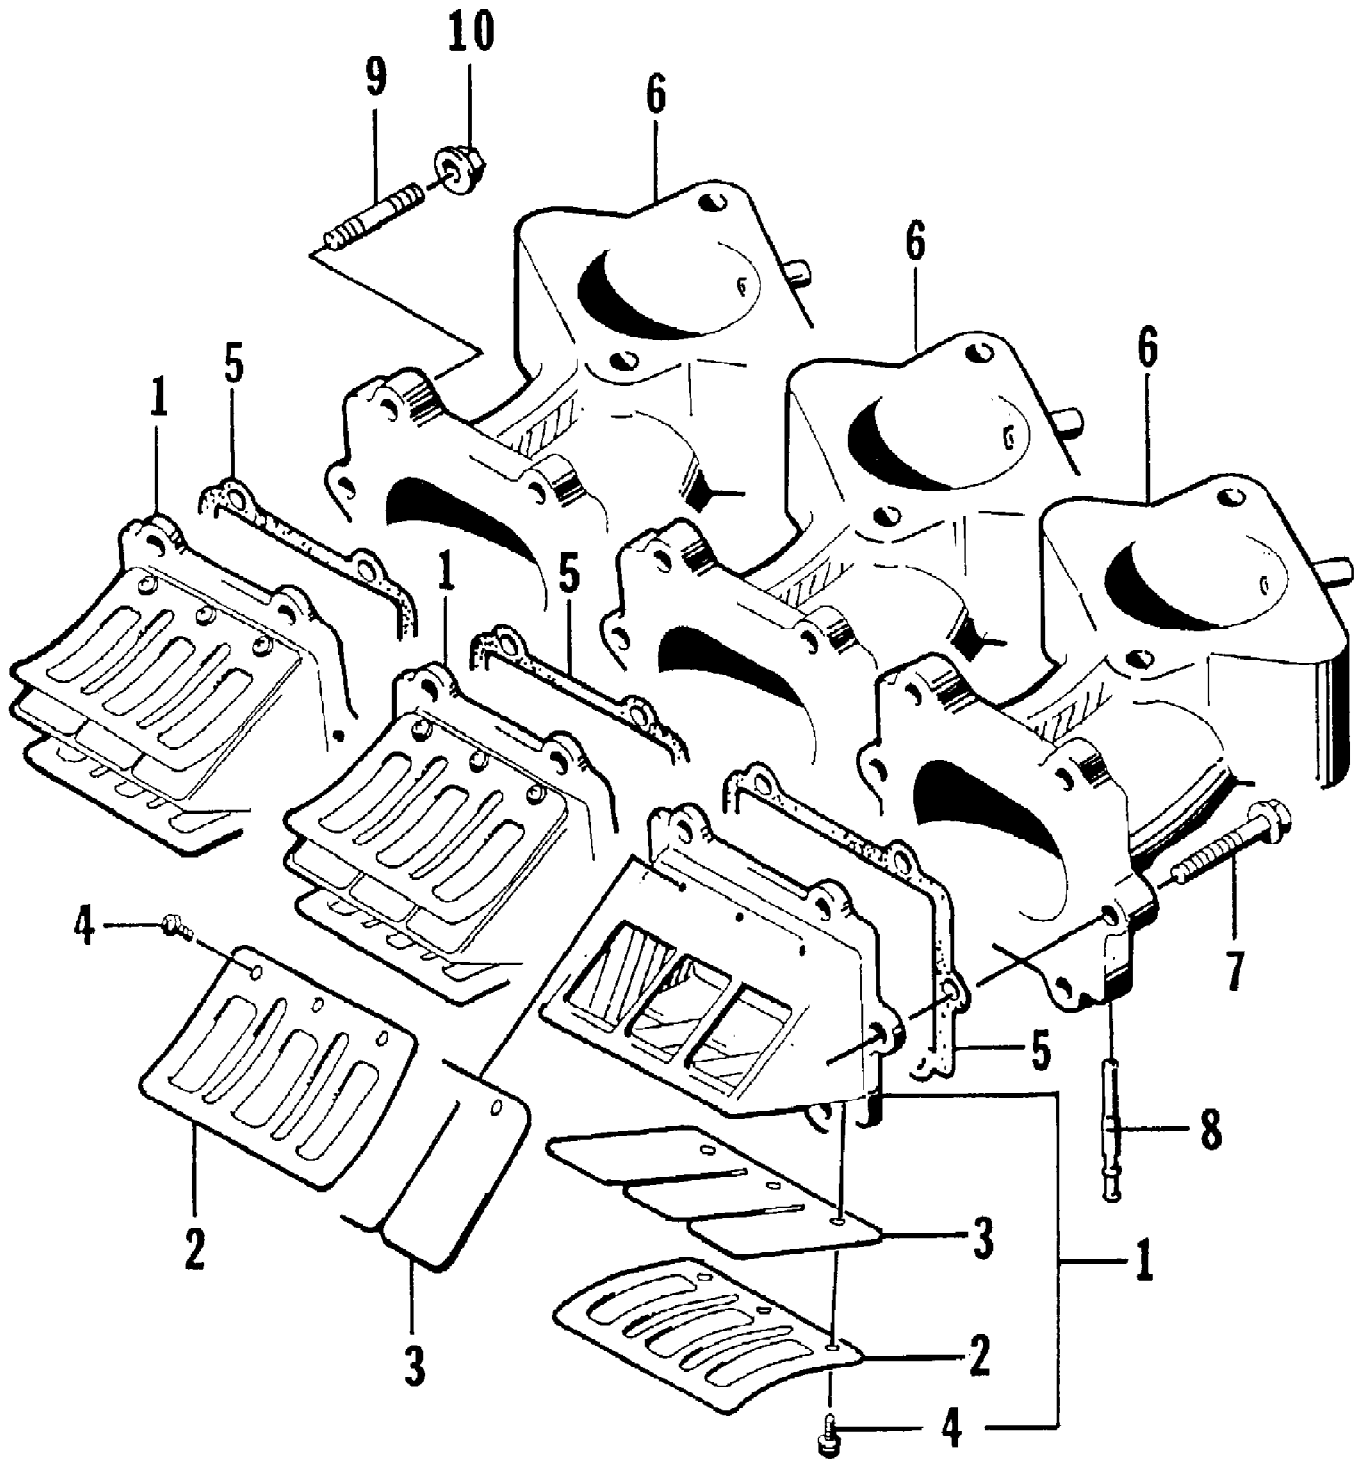

1997 MONTE CARLO 1000 (97MCC-1997)
REED VALVE ASSEMBLY

Page 47 of 64

Ref #	Part Number	Qty	S/P/F	Description
1	3008-534	3	/P	Valve, Reed - Assembly (inc. 2-4)
2	3008-074	6		Stopper, Reed Valve
3	3008-075	6		Valve, Reed
4	3004-506	18	/P	Screw, Reed Valve
5	3008-076	3	S	Gasket, Reed Valve
6	3008-535	3		Pipe, Intake - Assembly
7	3008-220	12		Screw, Cap
8	3003-597	3		Nozzle, Oil
9	3008-370	6	/P	Stud
10	3008-309	6	S	Nut