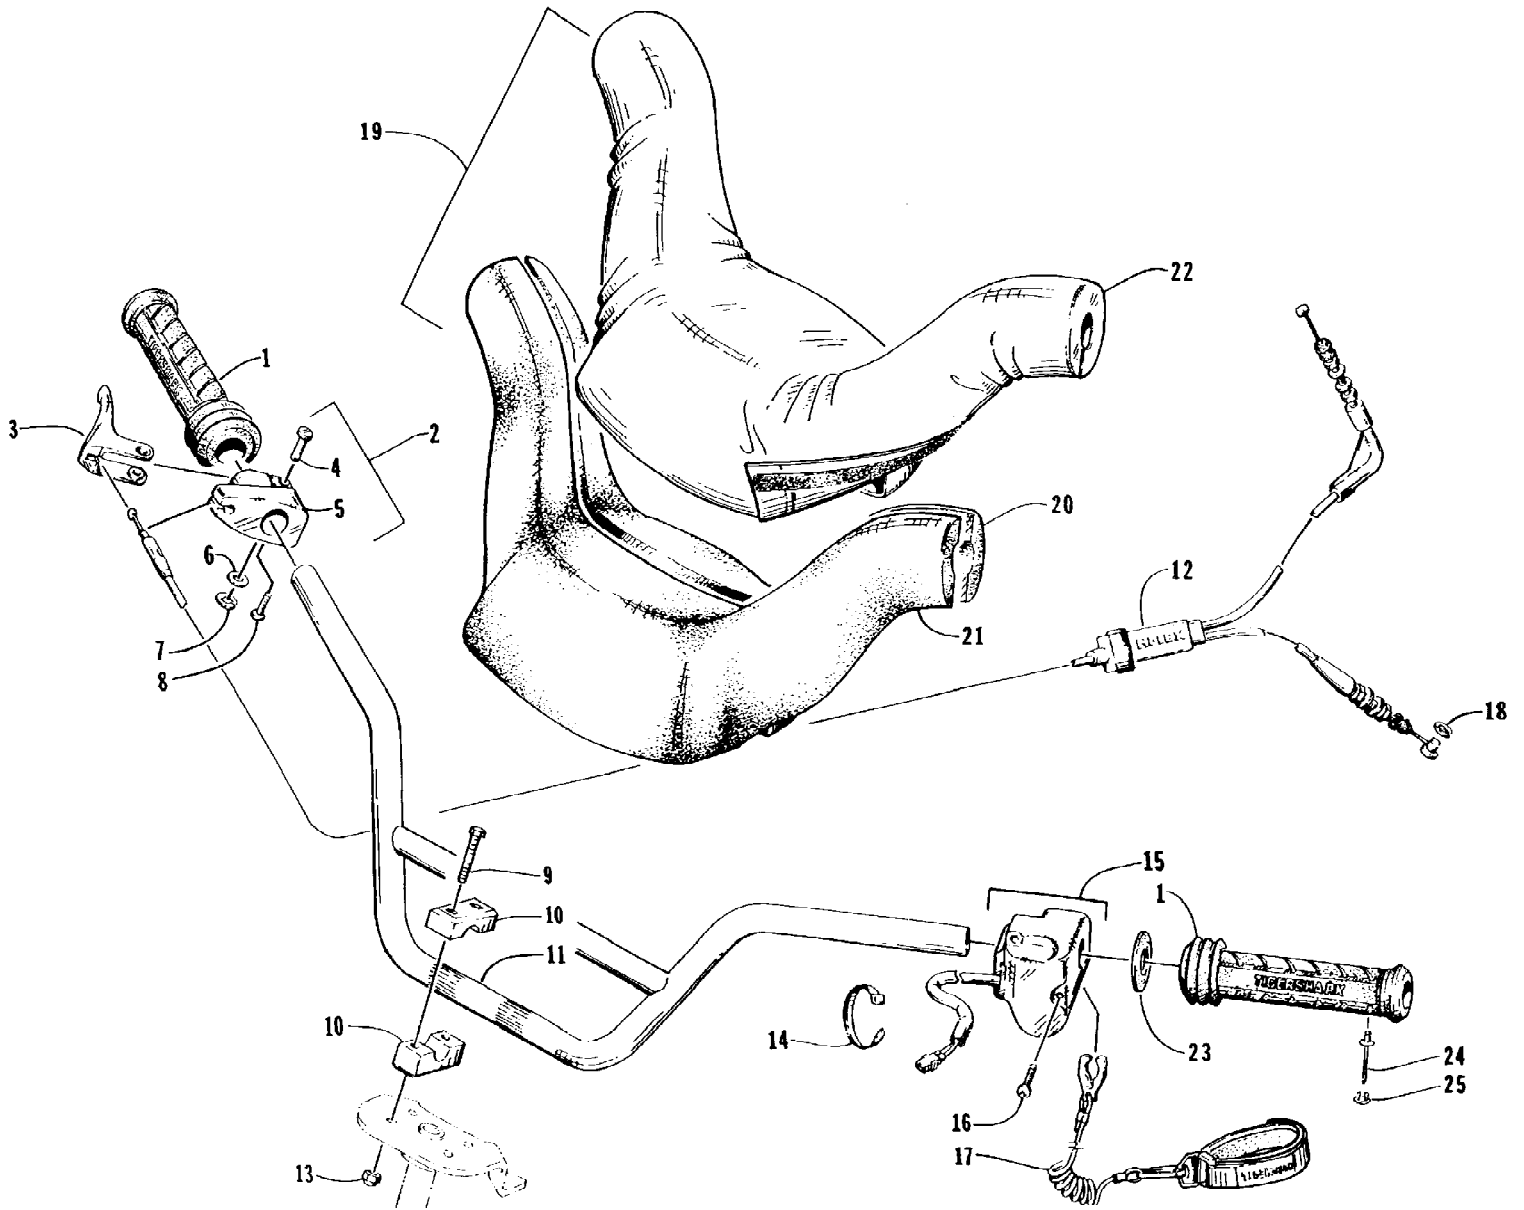

1997 MONTE CARLO 1000 (97MCC-1997)
HANDLEBAR ASSEMBLY

1997 MONTE CARLO 1000 (97MCC-1997)
HANDLEBAR ASSEMBLY

Page 25 of 64

Ref #	Part Number	Qty	S/P/F	Description
1	0673-990	2	S	Grip, Handlebar
2	0773-018	1		Throttle, Assembly (inc. 3-8)
3	0605-234	1		Lever, Throttle
4	0605-236	1		Pin, Throttle Lever
5	0605-235	1		Housing, Throttle
6	0624-099	1		Washer
7	0624-113	1		C-Clip
8	0624-091	1		Screw, Machine
9	0624-056	4		Screw, Cap
10	0673-282	4		Cap, Steering Adjuster
11	0773-572	1		Handlebar
12	0687-102	1	/P	Cable, Throttle
13	0624-250	4		Nut, Lock
14	0123-788	1	/P	Tie, Cable
15	0609-295	1		Switch, Start/Stop/Tether/Bilge (inc. 16)
16	0624-148	3		Screw, Machine
17	0609-310	1	/P	Cord, Tether
18	0624-104	1		C-Clip
19	0773-753	1		Handlebar Pad - Assembly (inc. 20-22)
20	0605-335	1		Pad, Handlebar - Rear
21	0605-334	1		Pad, Handlebar - Front
22	0	1	F	Cover, Handlebar Pad
23	1673-095	1		Washer, Rubber - Handlebar
24	8060-230	2		Rivet
25	1673-111	2		Plug