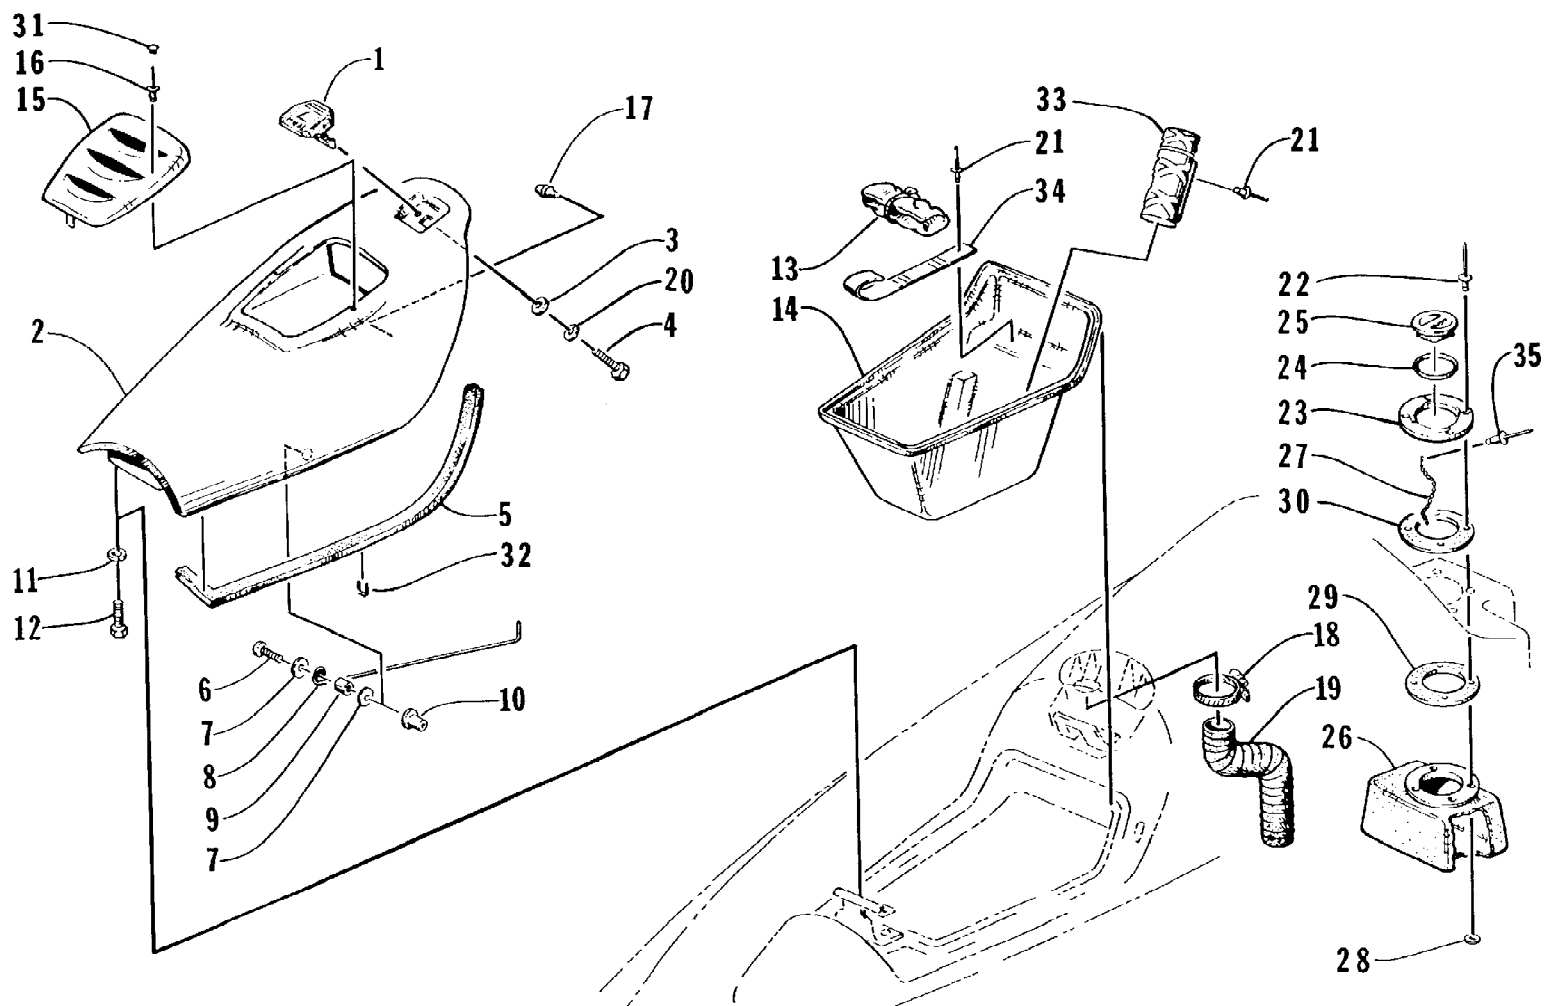

1997 MONTE CARLO 1000 (97MCC-1997)
HATCH COVER AND STORAGE TRAY

1997 MONTE CARLO 1000 (97MCC-1997)
HATCH COVER AND STORAGE TRAY

Page 27 of 64

Ref #	Part Number	Qty	S/P/F	Description
1	0673-882	1		Latch, Hatch Cover
2	1673-301	1		Cover, Hatch
3	0624-004	2		Washer
4	0624-092	2		Screw, Cap
5	0773-680	1	/P	Seal, Hatch
6	0624-214	1		Screw, Machine
7	0624-182	2		Washer
8	0673-899	1		Rod, Hood Prop
9	0673-399	1		Spacer, Spring Rod
10	0624-083	1		Nut, Well
11	0624-115	2		Washer, Lock
12	0624-226	2		Screw, Cap
13	0678-399	1		Kit, Tool
14	1673-175	1		Tray, Storage
15	1673-211	1	/P	Grille, Hatch - Black
16	0623-619	2		Rivet
17	1673-060	2		Bumper, Grommet
18	0624-207	1		Clamp
19	0610-211	1		Hose, Air Intake
20	0624-200	2		Washer, Lock
21	0623-685	5		Rivet
22	0623-633	6		Rivet
23	0673-862	1	S	Ring, Mount
24	1673-146	1		Seal
25	0673-861	1		Lid, Storage Cover
26	0673-652	1	/P	Container, Storage
27	0773-401	1		Chain, Cover
28	0623-603	4		Washer, Backup
29	1673-155	1		Gasket, Mounting - Storage Container
30	0673-973	1		Seal, Storage Cover
31	1673-111	2		Plug, Mushroom
32	0624-100	0		Staple
33	1673-046	1		Tube, Fire Extinguisher
34	0773-217	1		Tiedown, Tool Kit
35	0624-074	2		Rivet