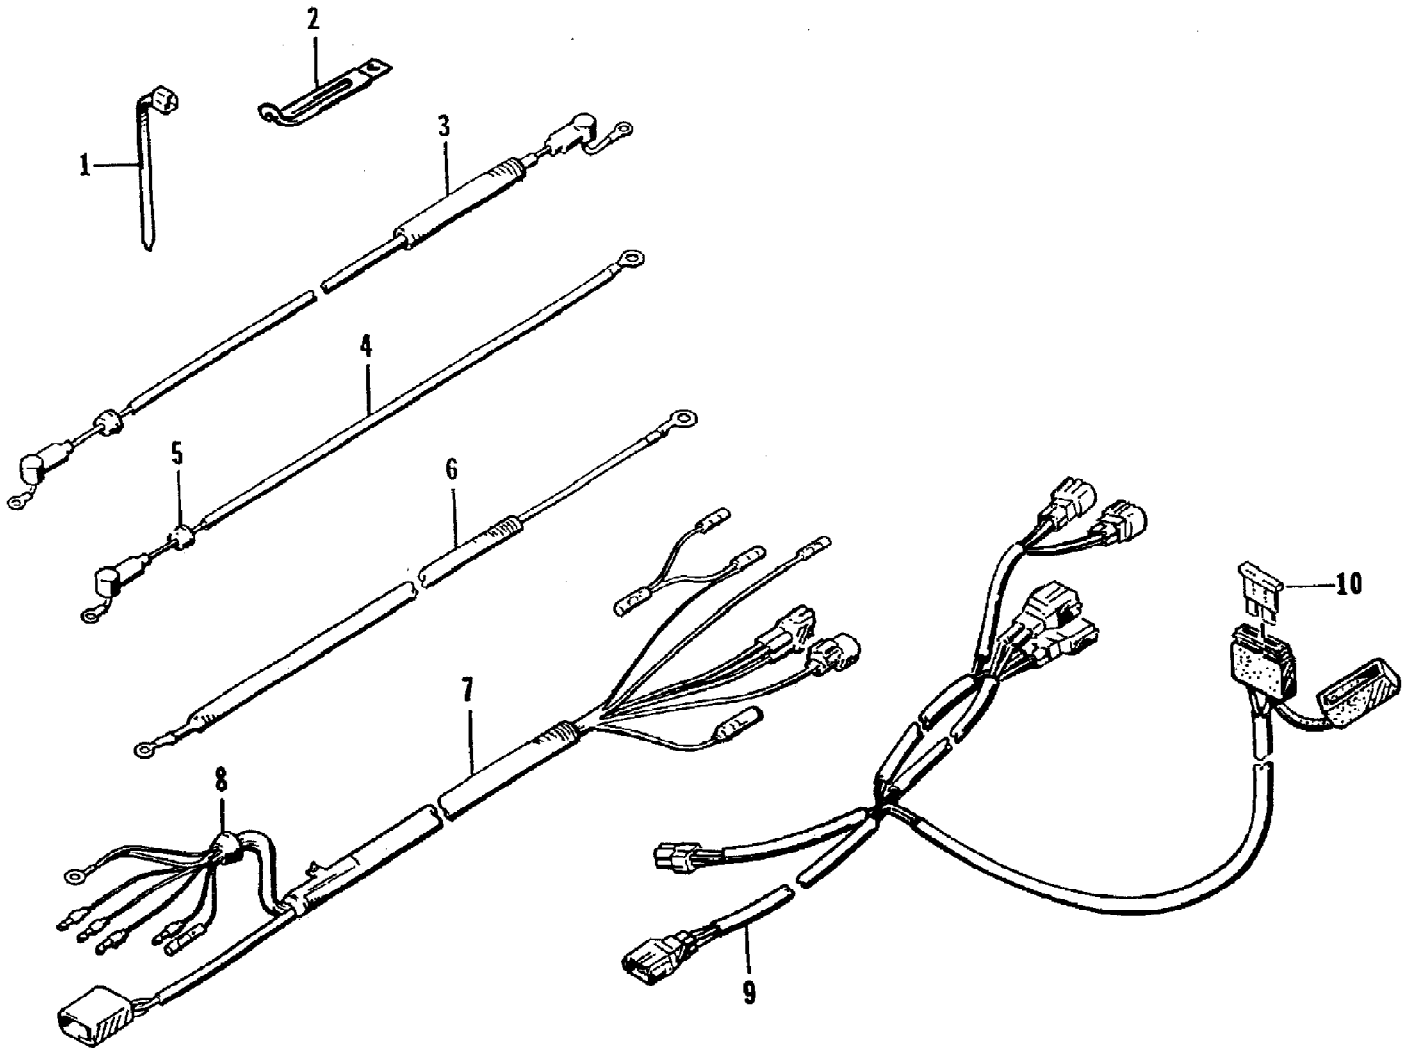

1997 MONTE CARLO 1000 (97MCC-1997)
WIRING HARNESS

1997 MONTE CARLO 1000 (97MCC-1997)
WIRING HARNESS

Page 64 of 64

Ref #	Part Number	Qty	S/P/F	Description
1	3008-044	1		Tie, Cable
2	3008-357	2		Clamp
3	3008-466	1		Cable
4	3008-345	1	/P	Cable (inc. 5)
5	3008-334	1	/P	Grommet
6	3008-154	1		Cable, Ground
7	3008-498	1	S	Harness, Wiring
8	3008-362	1	/P	Grommet
9	0686-429	1		Harness, Gauge
10	0630-056	1		Fuse, 3AMP