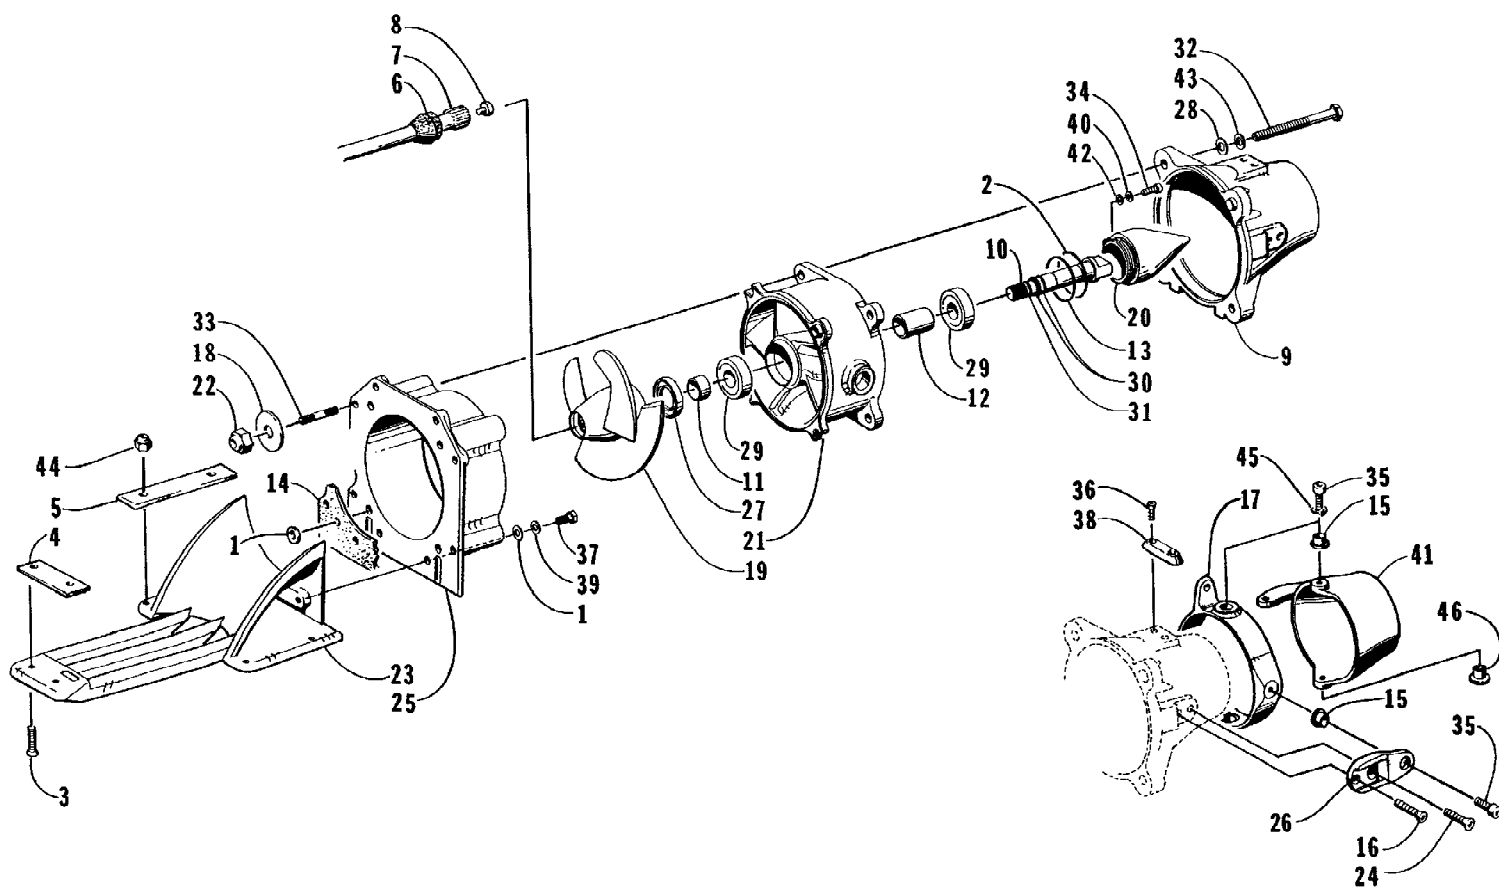

1997 MONTE CARLO 1000 (97MCC-1997)
IMPELLER DRIVE ASSEMBLY

1997 MONTE CARLO 1000 (97MCC-1997)
IMPELLER DRIVE ASSEMBLY

Page 33 of 64

Ref #	Part Number	Qty	S/P/F	Description
1	0624-028	4		Washer
2	0675-078	1		O-Ring
3	0624-186	6		Screw, Machine
4	1673-104	1		Plate, Backing
5	1673-105	1		Plate, Backing
6	0675-187	1		Grommet, Seal
7	0675-100	1	S	Driveshaft
8	0673-618	2	/P	Bumper, Driveshaft
9	0675-167	1		Venturi
10	0675-098	1	/P	Shaft, Rear - Impeller
11	0675-085	1		Spacer, Impeller
12	0675-084	1		Spacer, Bearing
13	0675-127	1		O-Ring
14	0675-107	1		Gasket, Pump
15	0673-291	3		Bushing
16	0624-272	2		Screw, Machine
17	0675-156	1		Ring, Trim
18	0624-125	4	/P	Washer
19	0675-142	1		Impeller
20	0675-146	1		Endcap, Stator
21	0675-108	1	S	Stator
22	0624-090	6		Nut, Lock
23	0675-019	1	S	Grate, Inlet
24	0624-273	2		Screw, Machine
25	0775-061	1		Wear Ring
26	0673-786	2		Bracket, Trim Ring
27	0675-119	1	S	Seal
28	0624-008	4		Washer
29	0673-609	2		Bearing, Stator
30	0673-608	2		O-Ring
31	0673-607	1		O-Ring
32	0624-386	4		Screw, Cap
33	0624-417	6		Stud
34	0624-314	2		Screw, Cap
35	0624-174	4		Screw, Cap
36	0624-184	2		Screw, Machine
37	0624-026	2		Screw, Cap
38	0624-084	1		Anode, Zinc
39	0624-027	2		Washer, Lock
40	0624-036	2		Washer, Lock
41	0675-103	1		Nozzle, Steering
42	0624-022	2		Washer
43	0624-012	4		Washer, Lock
44	0624-250	6		Nut, Lock
45	0624-317	4		Washer, Lock
46	1673-377	1	S	Bushing, Trim Ring - Short