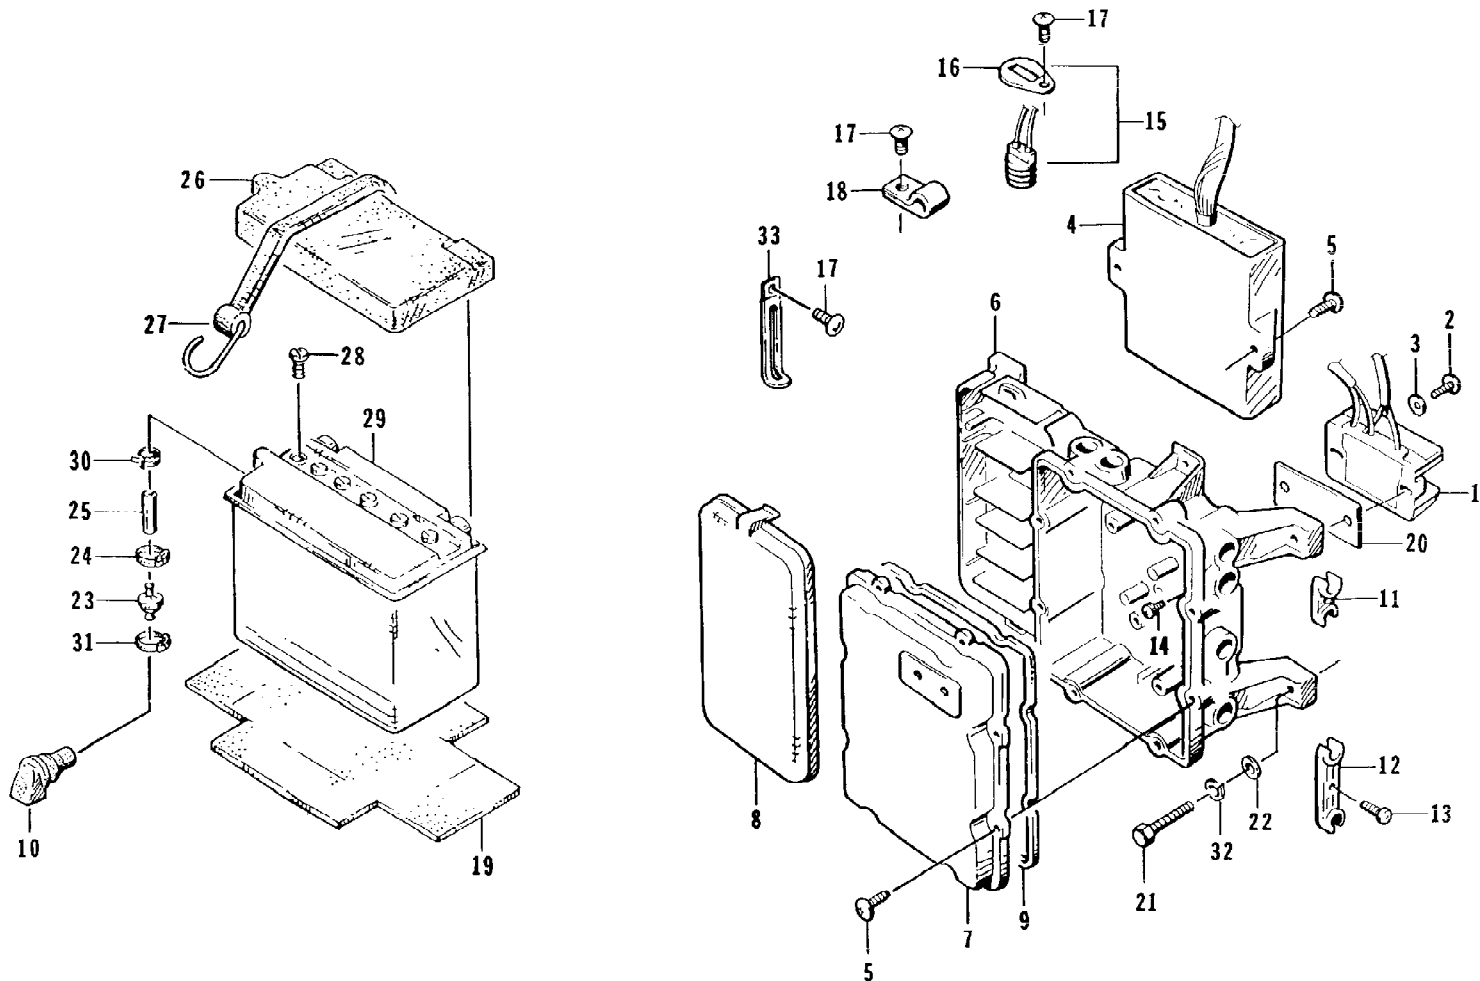

1997 MONTE CARLO 1000 (97MCC-1997)
ELECTRICAL MODULE AND BATTERY

Page 15 of 64

Ref #	Part Number	Qty	S/P/F	Description
1	3008-279	1	/P	Regulator Assembly (inc. 2)
2	3008-479	2		Screw, Regulator
3	3008-337	2		Washer, Regulator
4	3008-281	1	S	Unit, CDI
5	3008-478	10		Screw, Cap
6	3008-465	1		Case
7	3008-283	1	/P	Cover
8	3008-282	1		Cover
9	3008-285	1	/P	Packing
10	0673-755	1		Vent, Fuel
11	3008-124	3		Holder
12	3008-125	1		Holder
13	3008-477	4		Screw, Cap
14	3008-217	1		Screw, Cap
15	3008-330	1	S/P	Sensor - Assembly (inc. 16)
16	3008-134	1		Supporter
17	3008-219	3		Screw, Machine
18	3008-040	1		Clamp
19	1673-085	1		Pad, Battery
20	3008-336	1	/P	Base, Regulator
21	0624-290	4		Screw, Cap
22	0624-228	4		Washer
23	0670-295	1		Valve, Check
24	0623-502	1		Clamp
25	0610-008	0	/P	Hose - 25 ft
26	0673-454	1		Cover, Battery
27	0773-779	3		Tiedown
28	0645-045	6		Cap, Battery
29	0645-157	1		Battery (inc. 28)
30	0623-323	1		Clamp, Hose - Battery
31	0623-063	1		Clamp
32	0624-115	4		Washer, Lock
33	3008-357	1		Clamp