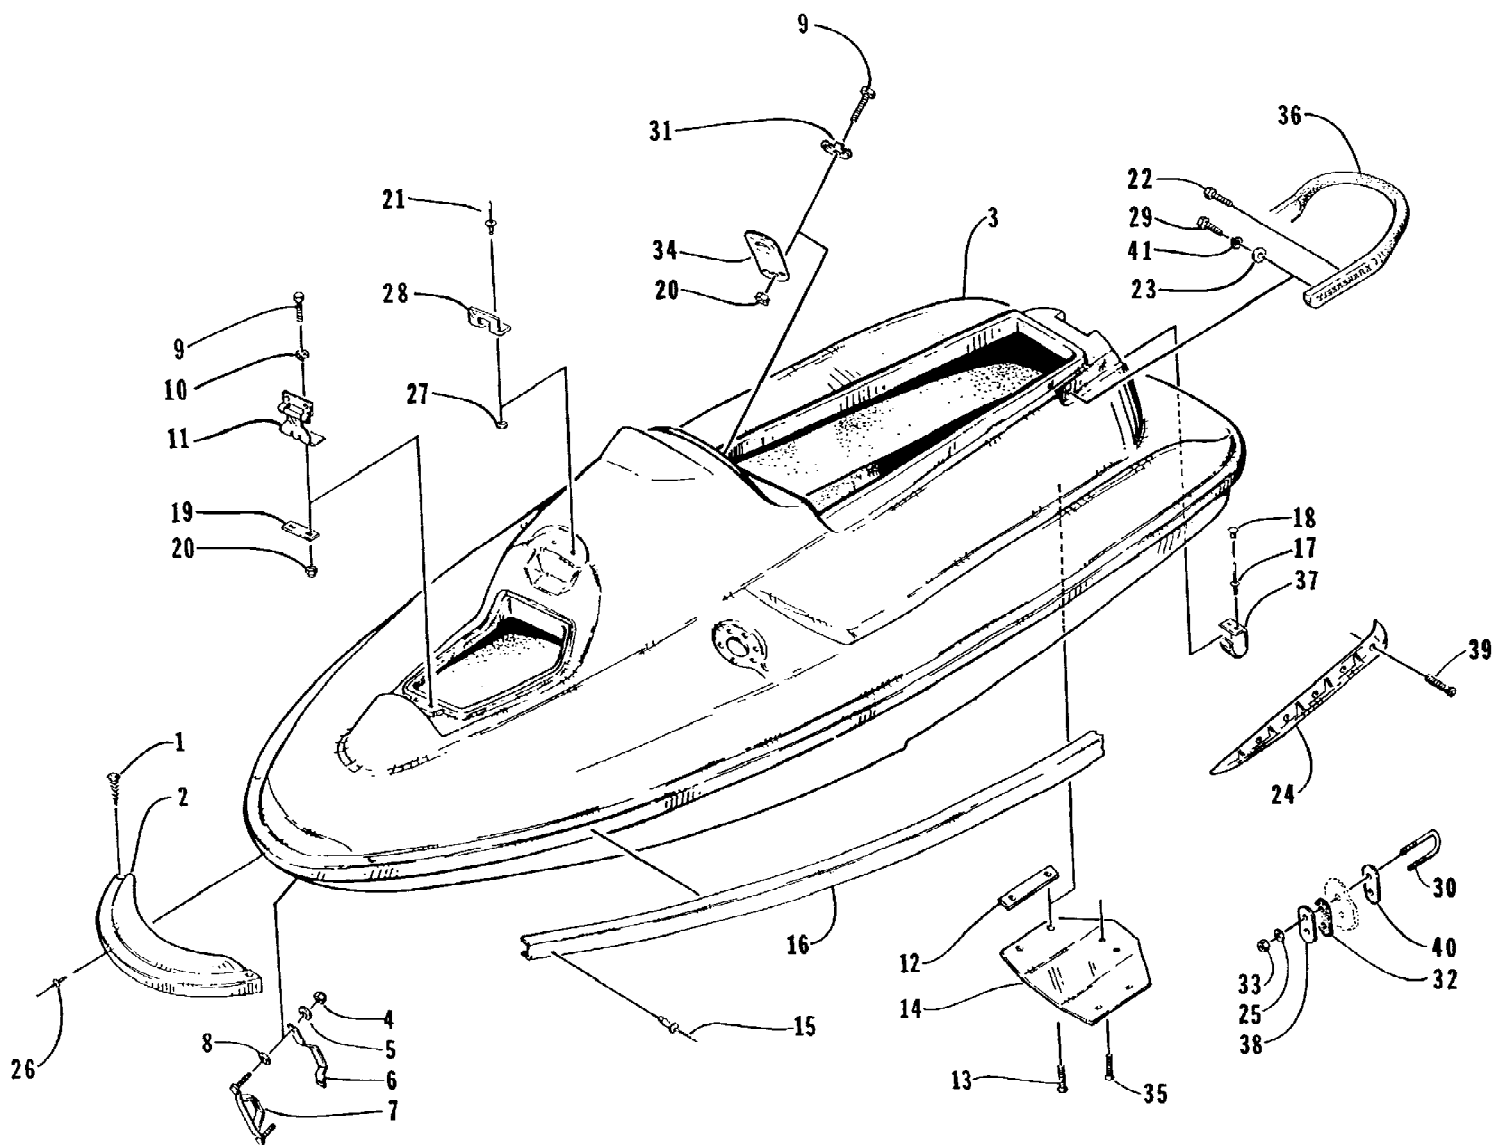

1997 MONTE CARLO 1000 (97MCC-1997)
HULL AND RELATED PARTS ASSEMBLY

1997 MONTE CARLO 1000 (97MCC-1997)
HULL AND RELATED PARTS ASSEMBLY

Page 29 of 64

Ref #	Part Number	Qty	S/P/F	Description
1	0623-694	2	/P	Clip, Retaining
2	1673-184	1	S	Nose, Cone
3	0773-830	1		Hull/Deck - Assembly
4	0624-089	2		Nut, Hex
5	0624-247	2		Washer
6	0673-897	1		Strap, Reinforcement
7	0773-516	1	/P	Boweye
8	0624-299	2		Washer, Sealing
9	0624-112	5	/P	Screw, Cap
10	0624-022	2		Washer
11	0673-871	1		Hinge, Hatch Assembly
12	1673-200	2		Plate, Nut
13	0624-186	4		Screw, Machine
14	0673-857	1		Plate, Ride
15	0624-068	48		Rivet
16	1673-228	1		Trim - Right
16	1673-229	1		Trim - Left
17	0623-665	2		Rivet
18	1673-181	2		Plug, Mushroom
19	0673-870	1		Plate, Hinge
20	0624-250	5		Nut, Lock
21	0624-072	2		Rivet
22	0624-257	2		Screw, Cap
23	0624-228	4		Washer
24	1673-306	1		Sponson - Right
24	1673-307	1		Sponson - Left
25	0624-159	2		Washer
26	0623-655	2		Rivet
27	0624-004	2		Washer
28	0673-866	1	/P	Strike
29	0624-226	2		Screw, Cap
30	0624-394	1	/P	U-Bolt
31	1673-326	1		Stop, Steering
32	1673-083	1		Gasket, Eyehook
33	0624-258	2		Nut, Hex
34	1673-313	1		Plate, Backing
35	0624-184	4		Screw, Machine
36	1673-185	1		Handle, Grab
37	1673-180	1		Cover, Rub Rail
38	0673-656	1		Plate, Back-Up - Eyehook
39	0624-271	10		Screw, Cap
40	0673-657	1		Plate, Backing - Eyehook
41	0624-115	4		Washer, Lock