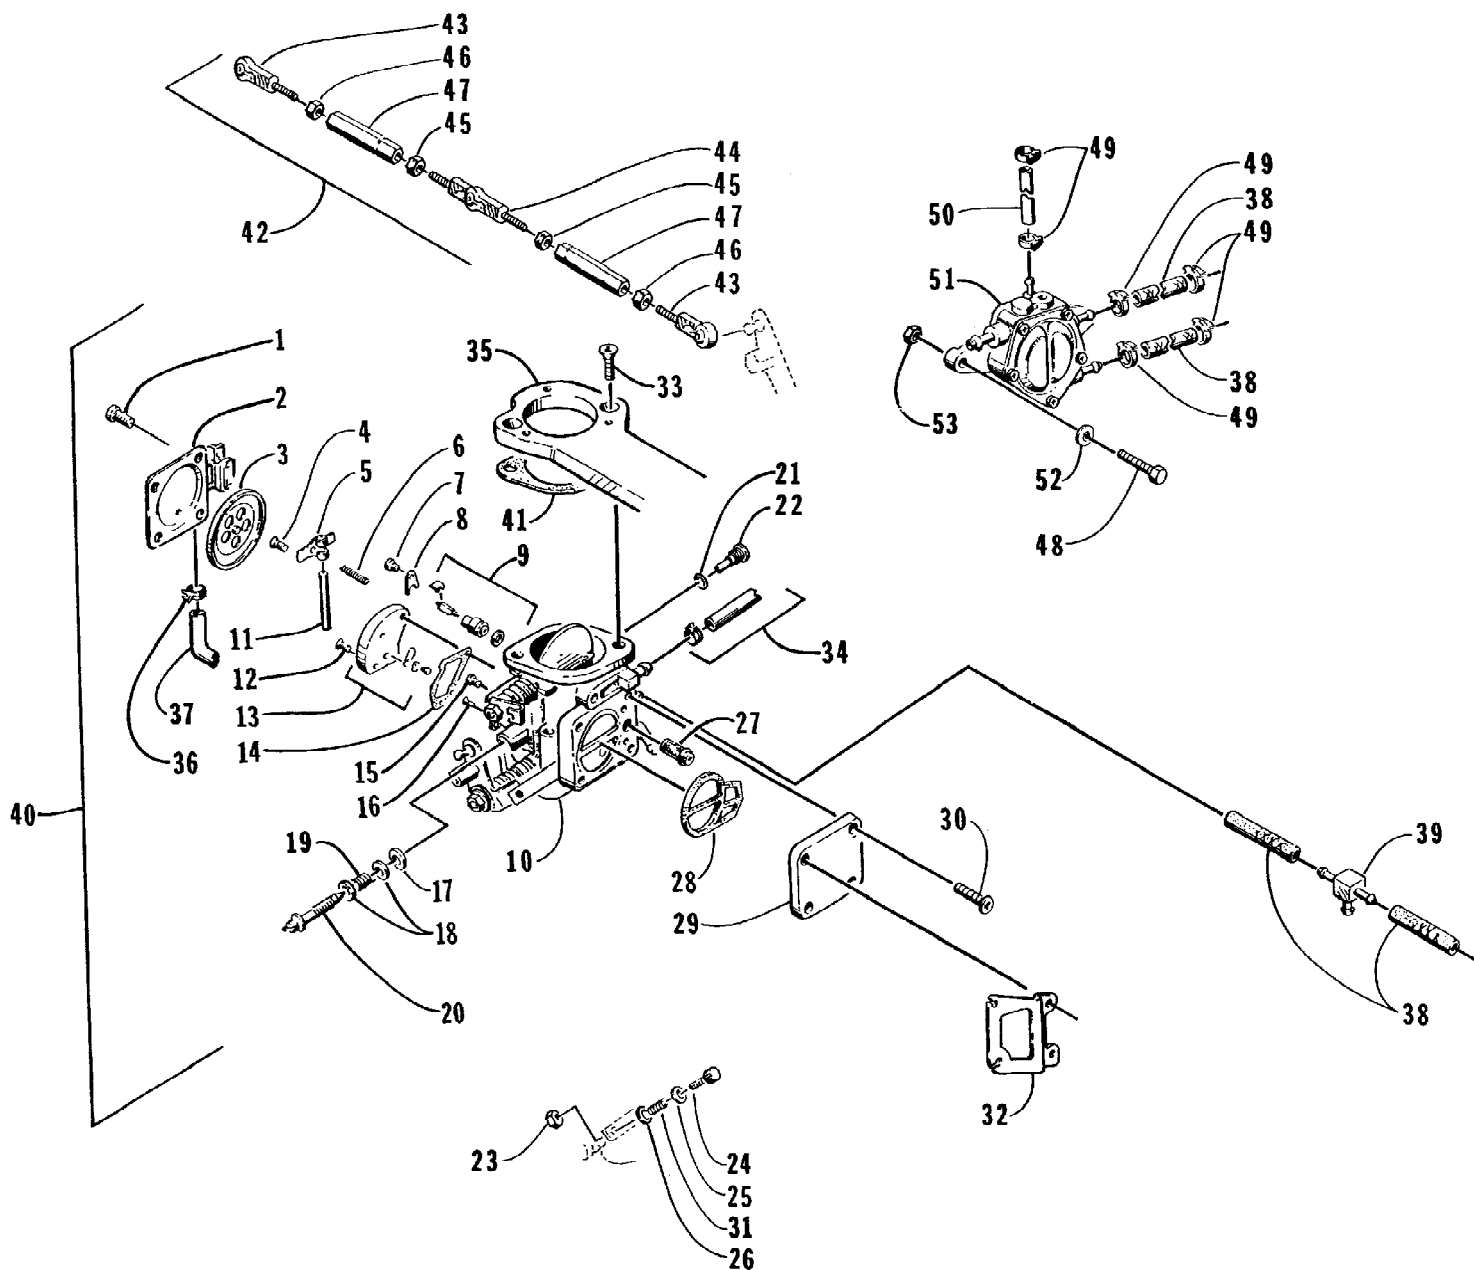

1997 MONTE CARLO 1000 (97MCC-1997)
CARBURETOR

1997 MONTE CARLO 1000 (97MCC-1997)
CARBURETOR

Page 4 of 64

Ref #	Part Number	Qty	S/P/F	Description
	0670-667	1		Complete Ass'y (Inc. 1-37,40-47)
1	6505-915	8		Screw, Machine (Mag and Center Carburetor)
1	6505-943	4		Screw, Machine (PTO Carburetor)
2	6505-662	2		Cover (Mag and Center Carburetor)
2	6505-940	1		Cover (PTO Carburetor)
3	6505-663	3		Diaphragm Assembly
4	6505-692	3		Screw, Machine
5	6505-664	3		Arm
6	6505-934	3		Spring
7	6505-695	3		Screw, Machine
8	6505-682	3		Plate
9	6505-944	3		Needle Valve Assembly
10	0	3	F	Mixing Body
11	6505-681	3		Pin
12	6505-679	6		Screw, Machine
13	6505-680	3		Block, Metering
14	6505-677	3		Gasket
15	6505-730	1		Jet, High Speed - 100 (Mag Carburetor)
15	6505-737	1		Jet, High Speed - 120 (Center Carburetor)
15	6505-735	1		Jet, High Speed - 115 (PTO Carburetor)
16	6505-774	1		Jet, Low Speed - 70
17	6505-668	3		Seal
18	6505-661	6		Washer
19	6505-660	3		Spring
20	6505-852	3		Adjuster
21	6505-042	3		O-Ring
22	6505-935	1		Jet, Main Fixed (Mag Carburetor)
22	6505-394	2		Jet Pilot #95 (Center and PTO Carburetor)
23	6505-911	1		Nut
24	6505-912	1		Screw Assembly
25	6505-703	1		Washer
26	6505-872	1	/P	O-Ring
27	6505-676	3		Filter
28	6505-665	3		S-Gasket
29	6505-848	3		Cover Assembly
30	6505-853	12		Screw, Machine
31	6505-678	1		Spring
32	6505-913	1		Bracket, Cable
33	6505-914	6		Screw, Machine
34	6505-939	1		Hose - Assembly
35	6505-917	1		Plate, Mounting
36	6505-941	2		Clip (PTO Carburetor)
37	6505-942	1		Hose (PTO Carburetor)
38	0610-107	0		Hose - 25 ft
39	0109-332	2		T-Connection
40	0670-758	1		Mag Carburetor Ass'y (inc. 1-32)
40	0670-757	1		Center Carburetor Ass'y (inc.1-22,27-30)
40	0670-756	1		PTO Carburetor Ass'y (inc.1-22, 27-30,54-55)
41	6505-916	3		Gasket
42	6505-919	1		Rod Assembly (inc. 43-47)
43	6505-858	2		Rod - End
44	6505-922	1		Rod - Center
45	6505-860			