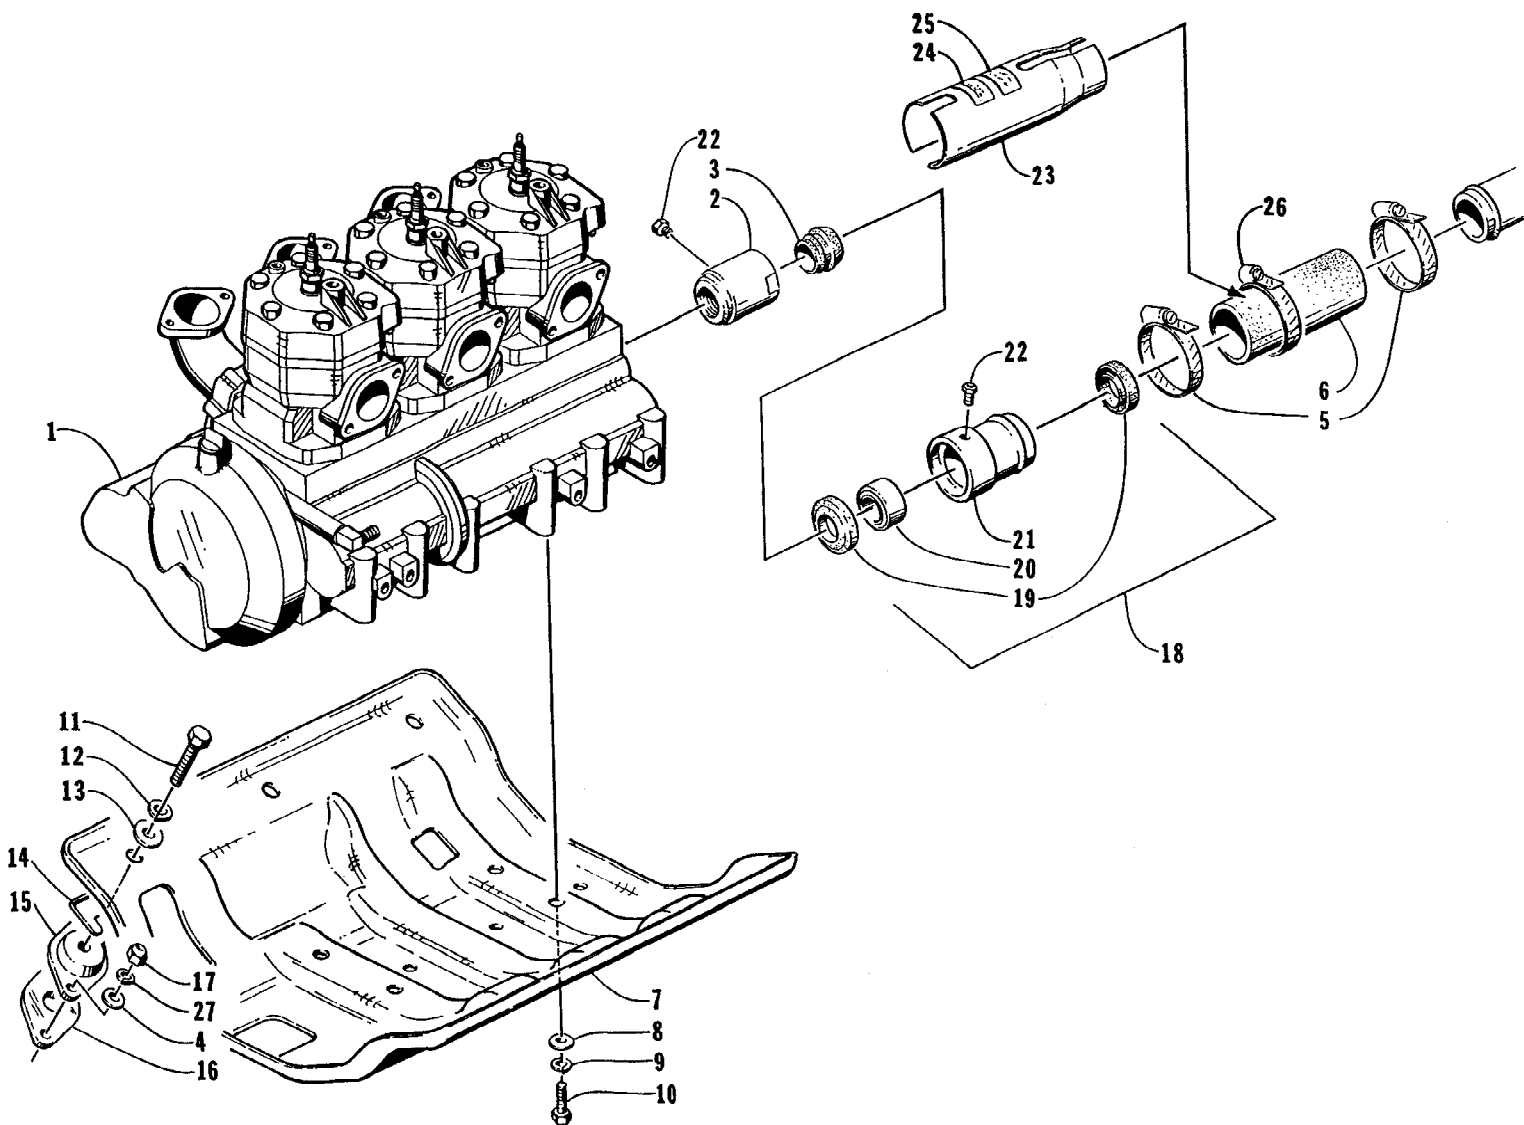

1997 MONTE CARLO 1000 (97MCC-1997)
ENGINE AND RELATED ASSEMBLY

Page 17 of 64

Ref #	Part Number	Qty	S/P/F	Description
1	0662-198	1	S	Engine
2	0675-117	1		Coupler, Engine
3	0675-160	1	/P	Grommet, Seal
4	0624-028	12		Washer
5	0624-390	2		Clamp
6	0675-017	1	S	Hose, Coupler
7	0608-184	1	S	Plate, Engine Mount
8	0624-282	4		Washer
9	0624-281	4		Washer, Lock
10	0624-416	4		Screw, Cap
11	0624-421	6		Screw, Cap
12	0624-012	6		Washer, Lock
13	0624-406	6		Washer
14	0624-014	0	/P	Shim, 0.5 mm
14	0624-015	0	/P	Shim, 1.5 mm
15	3008-054	6		Dampener
16	0673-508	0	/P	Shim, Engine Mount - 0.125 in.
16	0673-509	0		Shim, Engine Mount - 0.063 in.
17	0624-149	12		Nut
18	0775-032	1	/P	Housing, Seal - Assembly (inc. 20, 21<R>
19	0675-169	2	S	Seal
20	0675-130	1		Bearing
21	0675-129	1		Housing/Bearing - Floating
22	0623-658	2		Fitting, Grease
23	0773-688	1		Guard, Coupler
24	1611-608	1		Decal, Warning
25	0614-244	1		Decal, Coupler - Servicing
26	0624-037	1		Clamp
27	0624-027	12		Washer, Lock