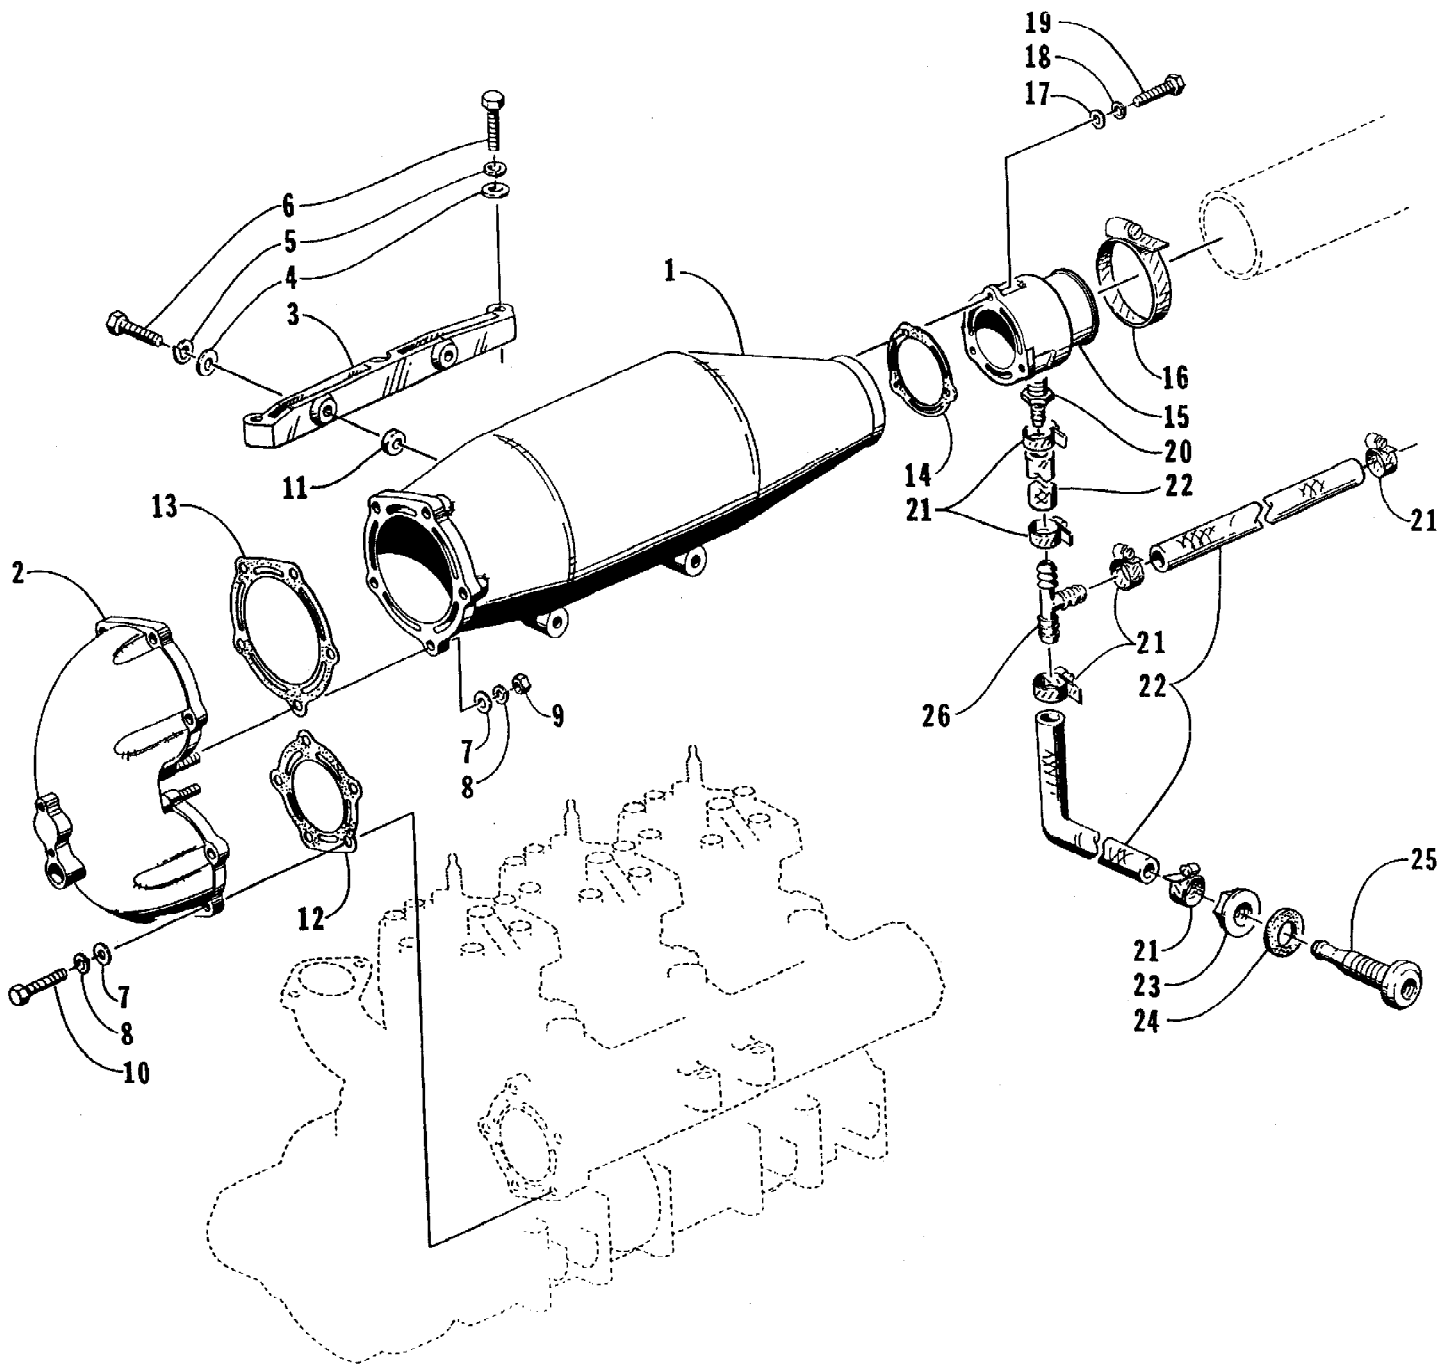

1997 MONTE CARLO 1000 (97MCC-1997)
EXPANSION CHAMBER ASSEMBLY

1997 MONTE CARLO 1000 (97MCC-1997)
EXPANSION CHAMBER ASSEMBLY

Page 21 of 64

Ref #	Part Number	Qty	S/P/F	Description
1	0612-802	1	/P	Chamber, Expansion
2	0612-801	1	S	Pipe, Head
3	0612-804	1	S	Bracket, Expansion Chamber
4	0624-008	5		Washer
5	0624-012	5		Washer, Lock
6	0624-238	5		Screw, Cap
7	0624-028	10		Washer
8	0624-027	10		Washer, Lock
9	0624-149	2		Nut
10	0624-313	8	/P	Screw, Cap
11	0624-378	2		Spacer
12	0612-460	1		Gasket, Manifold
13	0612-461	1		Gasket, Expansion Chamber
14	0612-627	1		Gasket, Tailpipe
15	0612-803	1	S	Pipe, Tail
16	0624-037	1		Clamp, Hose
17	0624-022	3		Washer
18	0624-036	3		Washer, Lock
19	0624-314	3		Screw, Cap
20	1673-164	1		Fitting, Brass
21	0624-016	6		Clamp, Hose
22	0610-268	0		Hose, Water - 25 ft
23	0673-378	1	S	Nut, Outlet
24	0612-456	1		Seal, Outlet
25	0673-374	1		Outlet, Water
26	0673-136	1		T-Connection