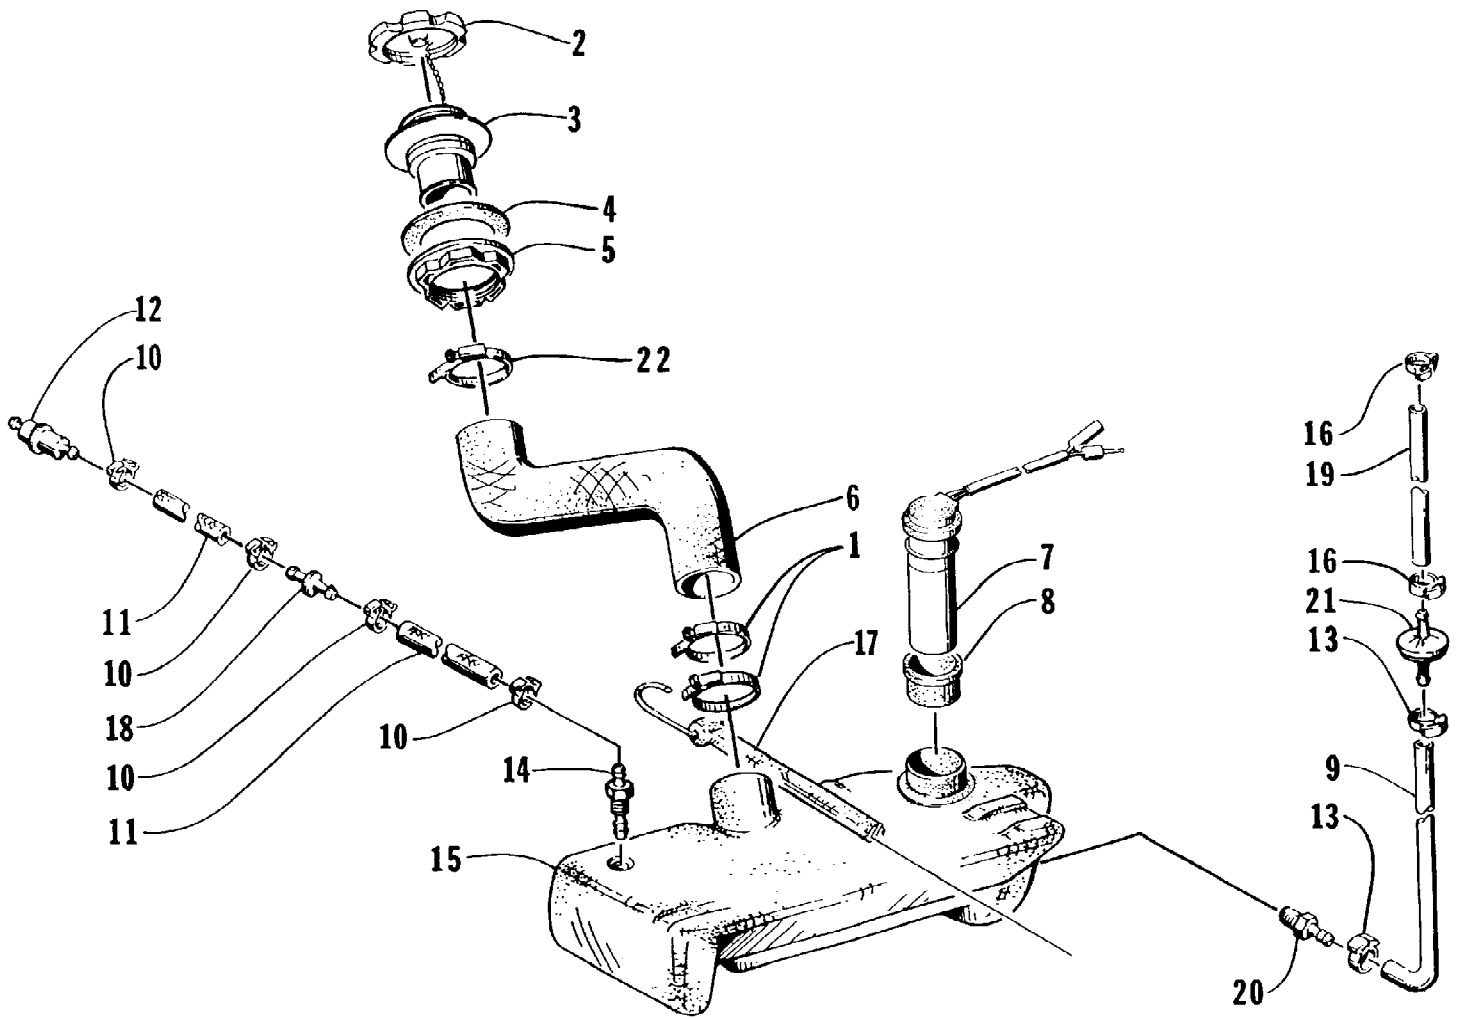

1997 MONTE CARLO 1000 (97MCC-1997)
OIL PUMP

Page 43 of 64

Ref #	Part Number	Qty	S/P/F	Description
1	3008-522	1	S	Oil Pump Assembly
2	3008-030	1		O-Ring
3	3008-393	2		Screw, Oil Pump
4	3004-763	1	/P	Retainer, Oil Pump Shaft
5	3005-126	1	/P	O-Ring, Retainer
6	3008-035	3	/P	Hose, Oil Pump
7	3004-179	1		Gear, Oil Pump Driven
8	3008-037	6	/P	Clip
9	3005-049	1	/P	Shim, Oil Pump Input Shaft
10	3008-528	3		Screw, Cap
11	3003-217	3	/P	Fitting, Oil
12	3003-290	6	/P	Gasket, Fitting
13	6505-820	1		Screw, Oil Pump Bleed
14	6505-821	1		Washer, Bleed Screw