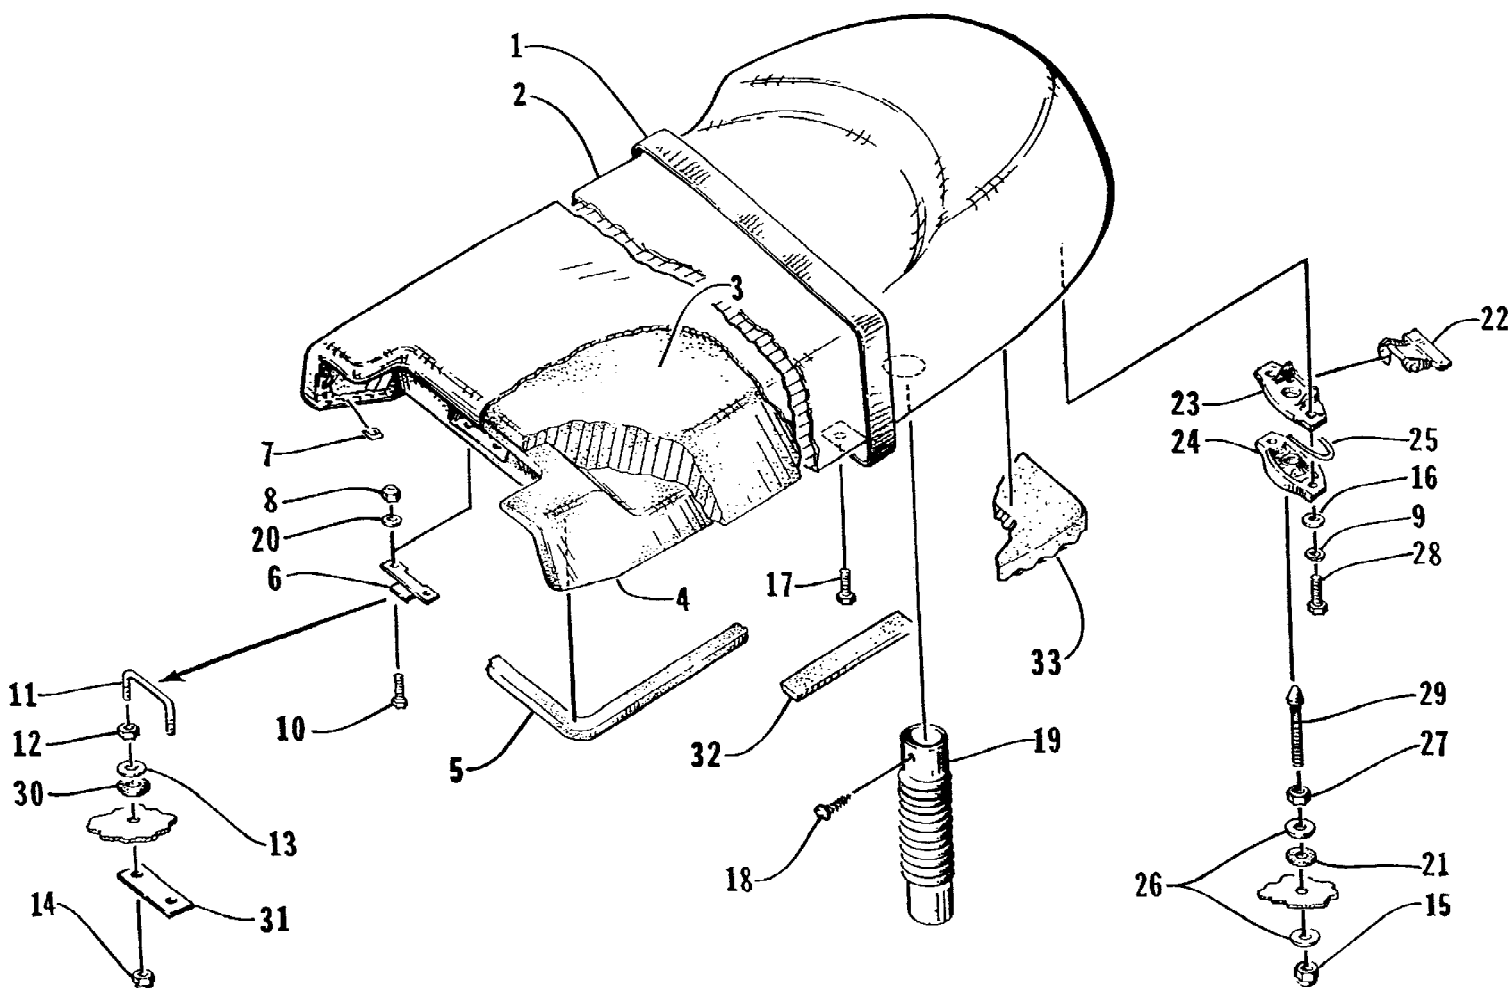

1997 MONTE CARLO 1000 (97MCC-1997)
SEAT ASSEMBLY

Page 52 of 64

Ref #	Part Number	Qty	S/P/F	Description
	0773-831	1		Complete Seat Assembly
1	0773-752	2		Strap, Seat
2	0773-832	1		Cover, Seat w/Silkscreen
3	0773-721	1		Foam, Seat
4	0773-811	1		Base, Seat
5	0773-833	1		Seal, Seat Base
6	0673-668	1		Catch, Seat
7	0624-263	0		Staple
8	0624-250	2		Nut, Lock
9	0624-115	2	F	Washer, Lock
10	0624-112	2	/P	Screw, Cap
11	0624-262	1	F	U-Bolt, Seat
12	0624-061	2	F	Nut
13	0624-125	2	/P/F	Washer
14	0624-090	2	F	Nut, Lock
15	0624-009	1	F	Nut, Lock
16	0624-247	2	F	Washer
17	0624-226	4		Screw, Cap
18	0623-585	3	F	Clip, Retaining
19	0610-242	1	F	Air Tube, Exhaust
20	0624-182	2		Washer
21	0623-391	1	F	Washer, Rubber
22	0673-026	1	F	Lever, Release - Seat Latch
23	0673-024	1	S/F	Cover, Latch - Seat
24	0673-025	1	F	Back, Latch - Seat
25	0673-023	1	F	Clip, Retaining
26	0624-159	2	F	Washer
27	0624-047	1	F	Nut
28	0624-289	2	F	Screw, Cap
29	1673-108	1	S/F	Stud, Latch - Seat
30	0624-126	2	F	Washer, Rubber
31	0673-752	1	F	Plate, Backing
32	0617-195	4		Pad, Foam
33	0617-232	1		Foam, Seat - Bottom