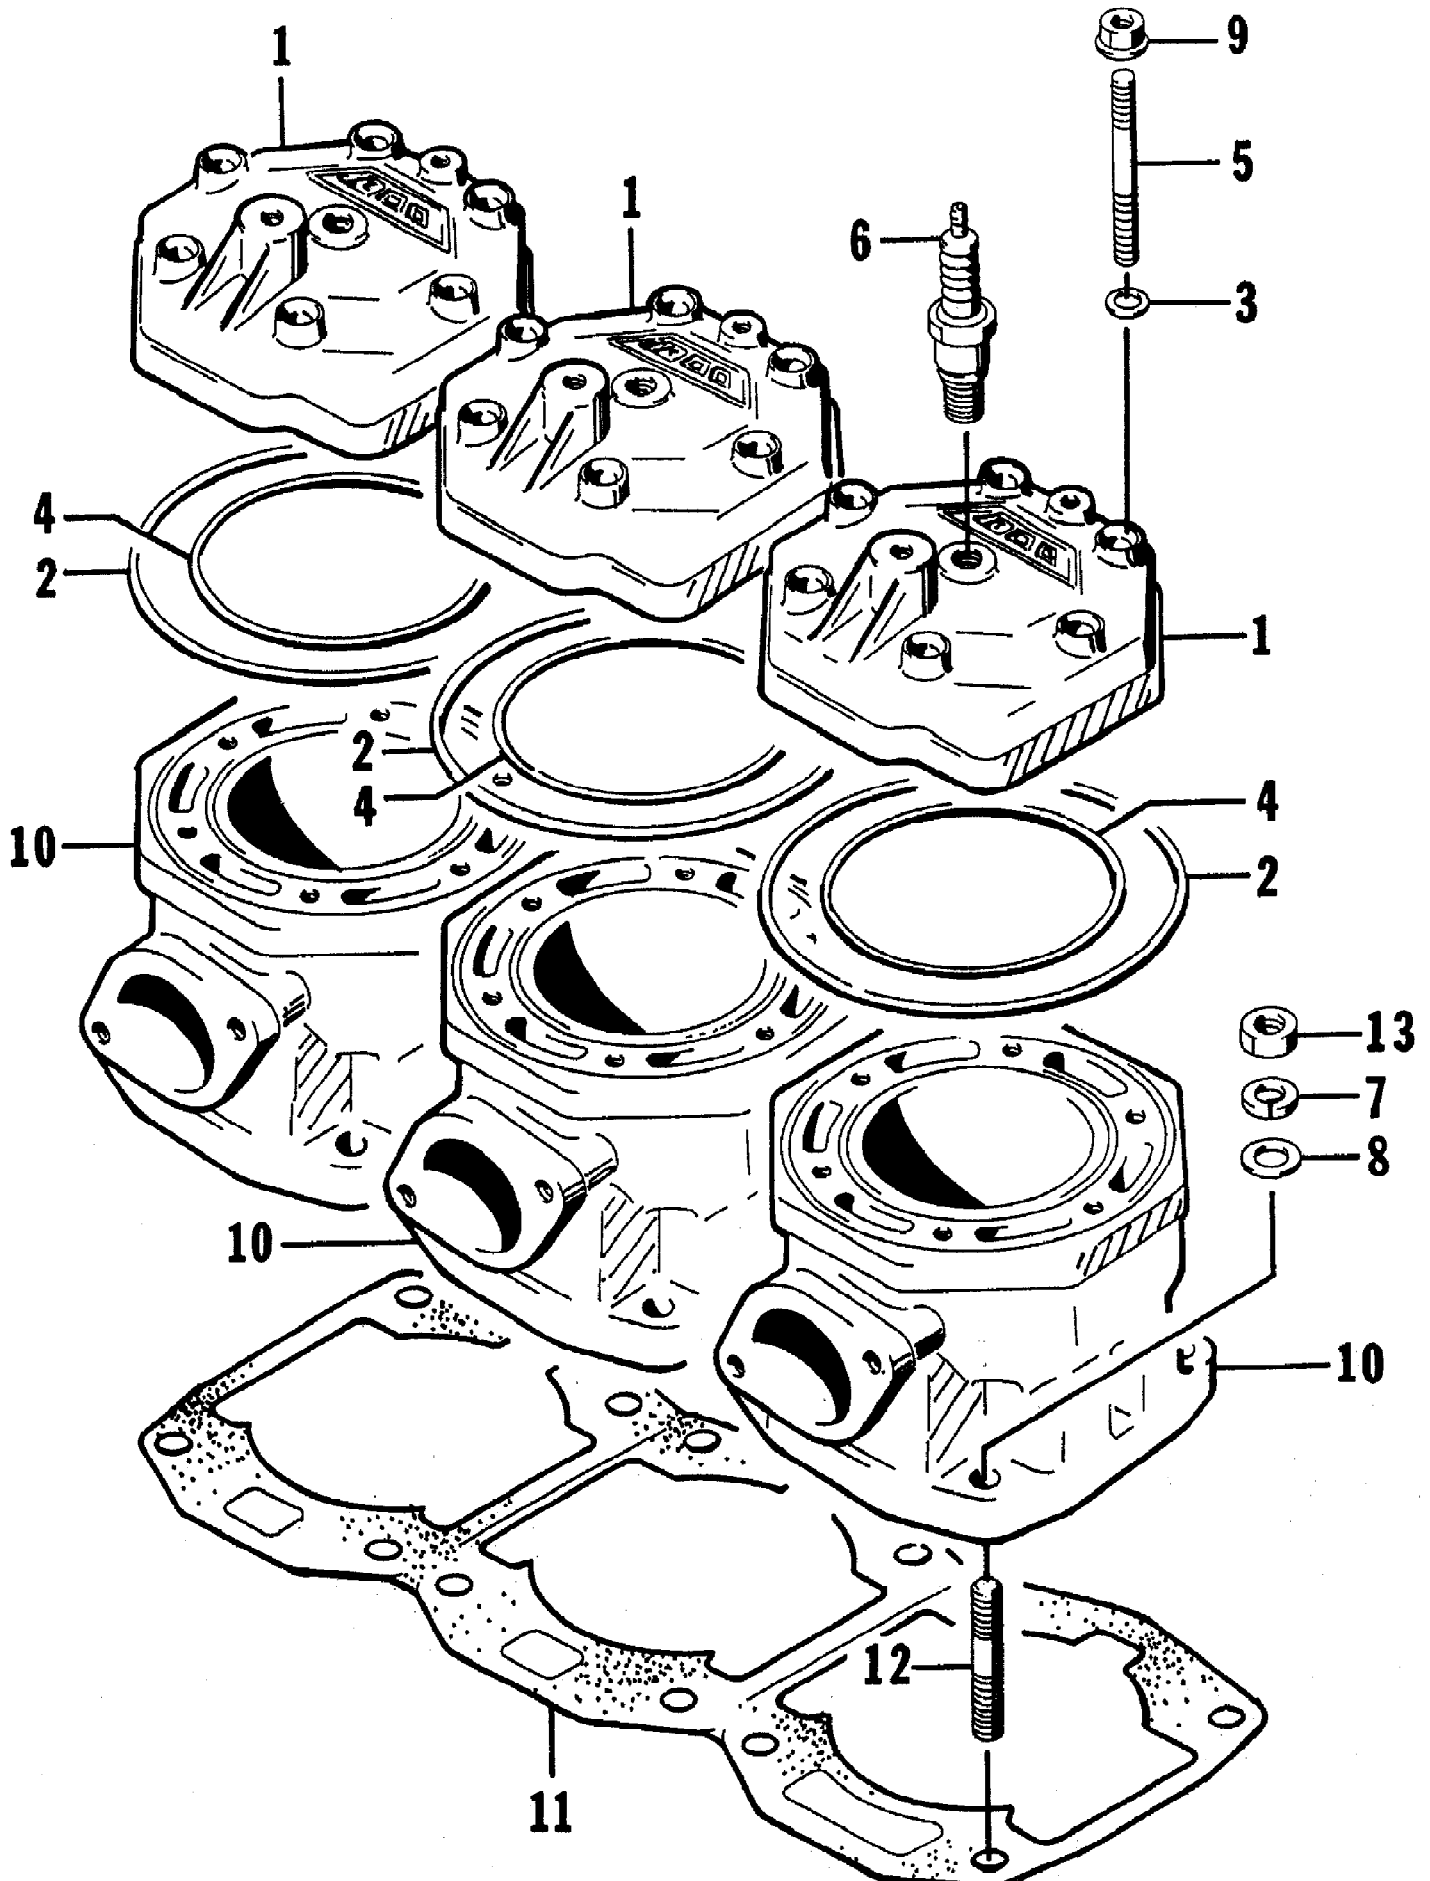

1997 MONTE CARLO 1000 (97MCC-1997)
CARBURETOR

Page 5 of 64

Ref #	Part Number	Qty	S/P/F	Description
46	6505-920	2		Nut - Right
47	6505-921	2	/P	Adjuster, Throttle Linkage
48	0624-289	2		Screw, Cap
49	0624-120	14		Clamp
50	0610-107	1		Hose, Impulse
51	0670-573	1		Pump, Fuel
52	0624-022	2		Washer
53	0624-036	2		Washer, Lock

1997 MONTE CARLO 1000 (97MCC-1997)
CRANKSHAFT ASSEMBLY

1997 MONTE CARLO 1000 (97MCC-1997)
CRANKSHAFT ASSEMBLY

Page 9 of 64

Ref #	Part Number	Qty	S/P/F	Description
1	3008-508	3	/P	Piston - Assembly (inc. 2 and 6)
2	3003-822	3	/P	Ring Set, Standard
3	3008-509	3		Pin
4	3008-500	6		Washer
5	3008-503	3		Bearing
6	3008-529	6		Ring, Piston Pin Snap
7	3008-511	1	S	Crankshaft - Assembly (inc. 8-30)
8	3008-510	3	S	Connecting Rod
9	3004-700	2	/P	Pin, Crank
10	3008-512	1	S	Crankshaft - Right
11	3008-513	2		Crankshaft - Middle
12	3008-514	2	S	Crankshaft - Middle
13	3008-515	1	S	Crankshaft - Left
14	3008-516	1		Balancer, Crankshaft
15	3004-166	2	S	Pipe, Crankshaft Joint
16	3004-167	4		Lace, Middle Crank Seal
17	3004-168	4		Ring, Middle Crank Seal
18	3008-517	1		Spacer, Crankshaft
19	3008-518	1		Gear, Balancer Shaft Drive
20	3004-178	1		Gear, Oil Pump Drive
21	3008-499	1		Washer, Crank Pin
22	3004-204	1		Washer, Crank Bearing
23	3008-501	1	/P	Washer, Crank Bearing
24	3004-150	1		Bearing, Crankshaft
25	3004-151	1		Bearing, Crankshaft
26	3004-152	5		Bearing, Crankshaft
27	3008-504	3	S/P	Bearing, Crank Pin
28	3004-372	3	S	Screw, Crank Balancer
29	3005-145	5		Washer, Crank Pin
30	3004-703	5		Washer, Crank Bearing
31	3008-530	1		O-Ring, Spacer
32	3008-526	1	/P	Seal, Crankshaft Oil - Left
33	3003-658	7	/P	Pin, Crank Bearing Knock
34	3004-157	1		C-Ring, Crankshaft
35	3008-525	1	/P	Seal, Crankshaft Oil - Right