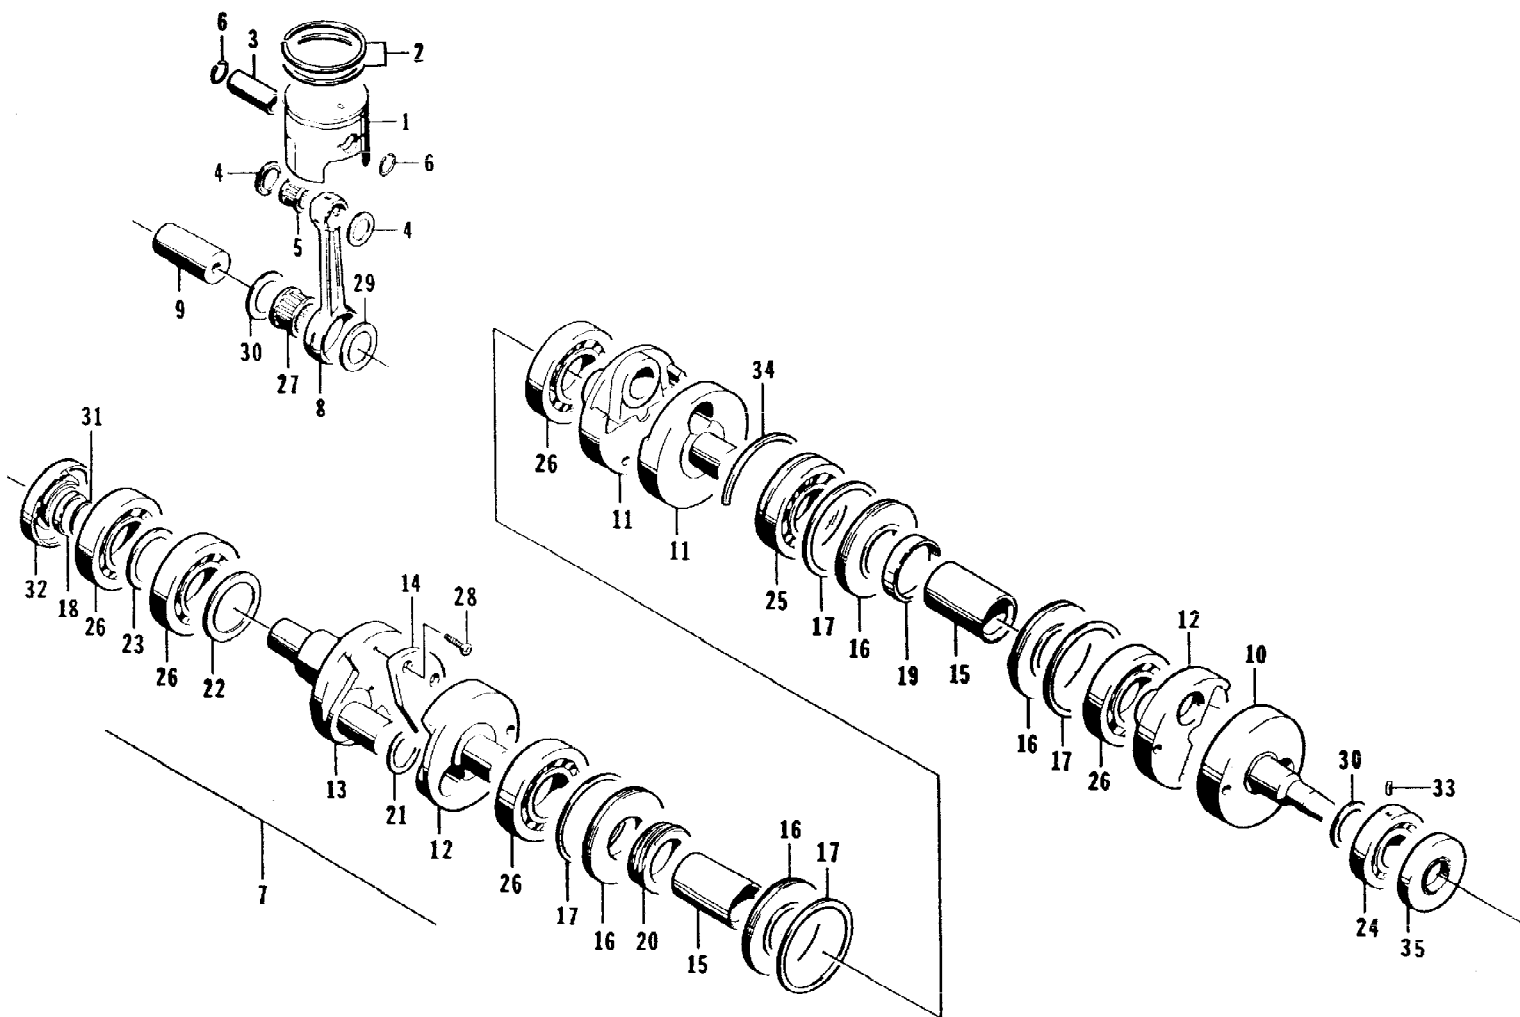

1997 MONTE CARLO 1000 (97MCC-1997)
CARBURETOR

Page 5 of 64

Ref #	Part Number	Qty	S/P/F	Description
46	6505-920	2		Nut - Right
47	6505-921	2	/P	Adjuster, Throttle Linkage
48	0624-289	2		Screw, Cap
49	0624-120	14		Clamp
50	0610-107	1		Hose, Impulse
51	0670-573	1		Pump, Fuel
52	0624-022	2		Washer
53	0624-036	2		Washer, Lock

1997 MONTE CARLO 1000 (97MCC-1997)
CRANKSHAFT ASSEMBLY

1997 MONTE CARLO 1000 (97MCC-1997)
CRANKSHAFT ASSEMBLY

Page 9 of 64

Ref #	Part Number	Qty	S/P/F	Description
1	3008-508	3	/P	Piston - Assembly (inc. 2 and 6)
2	3003-822	3	/P	Ring Set, Standard
3	3008-509	3		Pin
4	3008-500	6		Washer
5	3008-503	3		Bearing
6	3008-529	6		Ring, Piston Pin Snap
7	3008-511	1	S	Crankshaft - Assembly (inc. 8-30)
8	3008-510	3	S	Connecting Rod
9	3004-700	2	/P	Pin, Crank
10	3008-512	1	S	Crankshaft - Right
11	3008-513	2		Crankshaft - Middle
12	3008-514	2	S	Crankshaft - Middle
13	3008-515	1	S	Crankshaft - Left
14	3008-516	1		Balancer, Crankshaft
15	3004-166	2	S	Pipe, Crankshaft Joint
16	3004-167	4		Lace, Middle Crank Seal
17	3004-168	4		Ring, Middle Crank Seal
18	3008-517	1		Spacer, Crankshaft
19	3008-518	1		Gear, Balancer Shaft Drive
20	3004-178	1		Gear, Oil Pump Drive
21	3008-499	1		Washer, Crank Pin
22	3004-204	1		Washer, Crank Bearing
23	3008-501	1	/P	Washer, Crank Bearing
24	3004-150	1		Bearing, Crankshaft
25	3004-151	1		Bearing, Crankshaft
26	3004-152	5		Bearing, Crankshaft
27	3008-504	3	S/P	Bearing, Crank Pin
28	3004-372	3	S	Screw, Crank Balancer
29	3005-145	5		Washer, Crank Pin
30	3004-703	5		Washer, Crank Bearing
31	3008-530	1		O-Ring, Spacer
32	3008-526	1	/P	Seal, Crankshaft Oil - Left
33	3003-658	7	/P	Pin, Crank Bearing Knock
34	3004-157	1		C-Ring, Crankshaft
35	3008-525	1	/P	Seal, Crankshaft Oil - Right