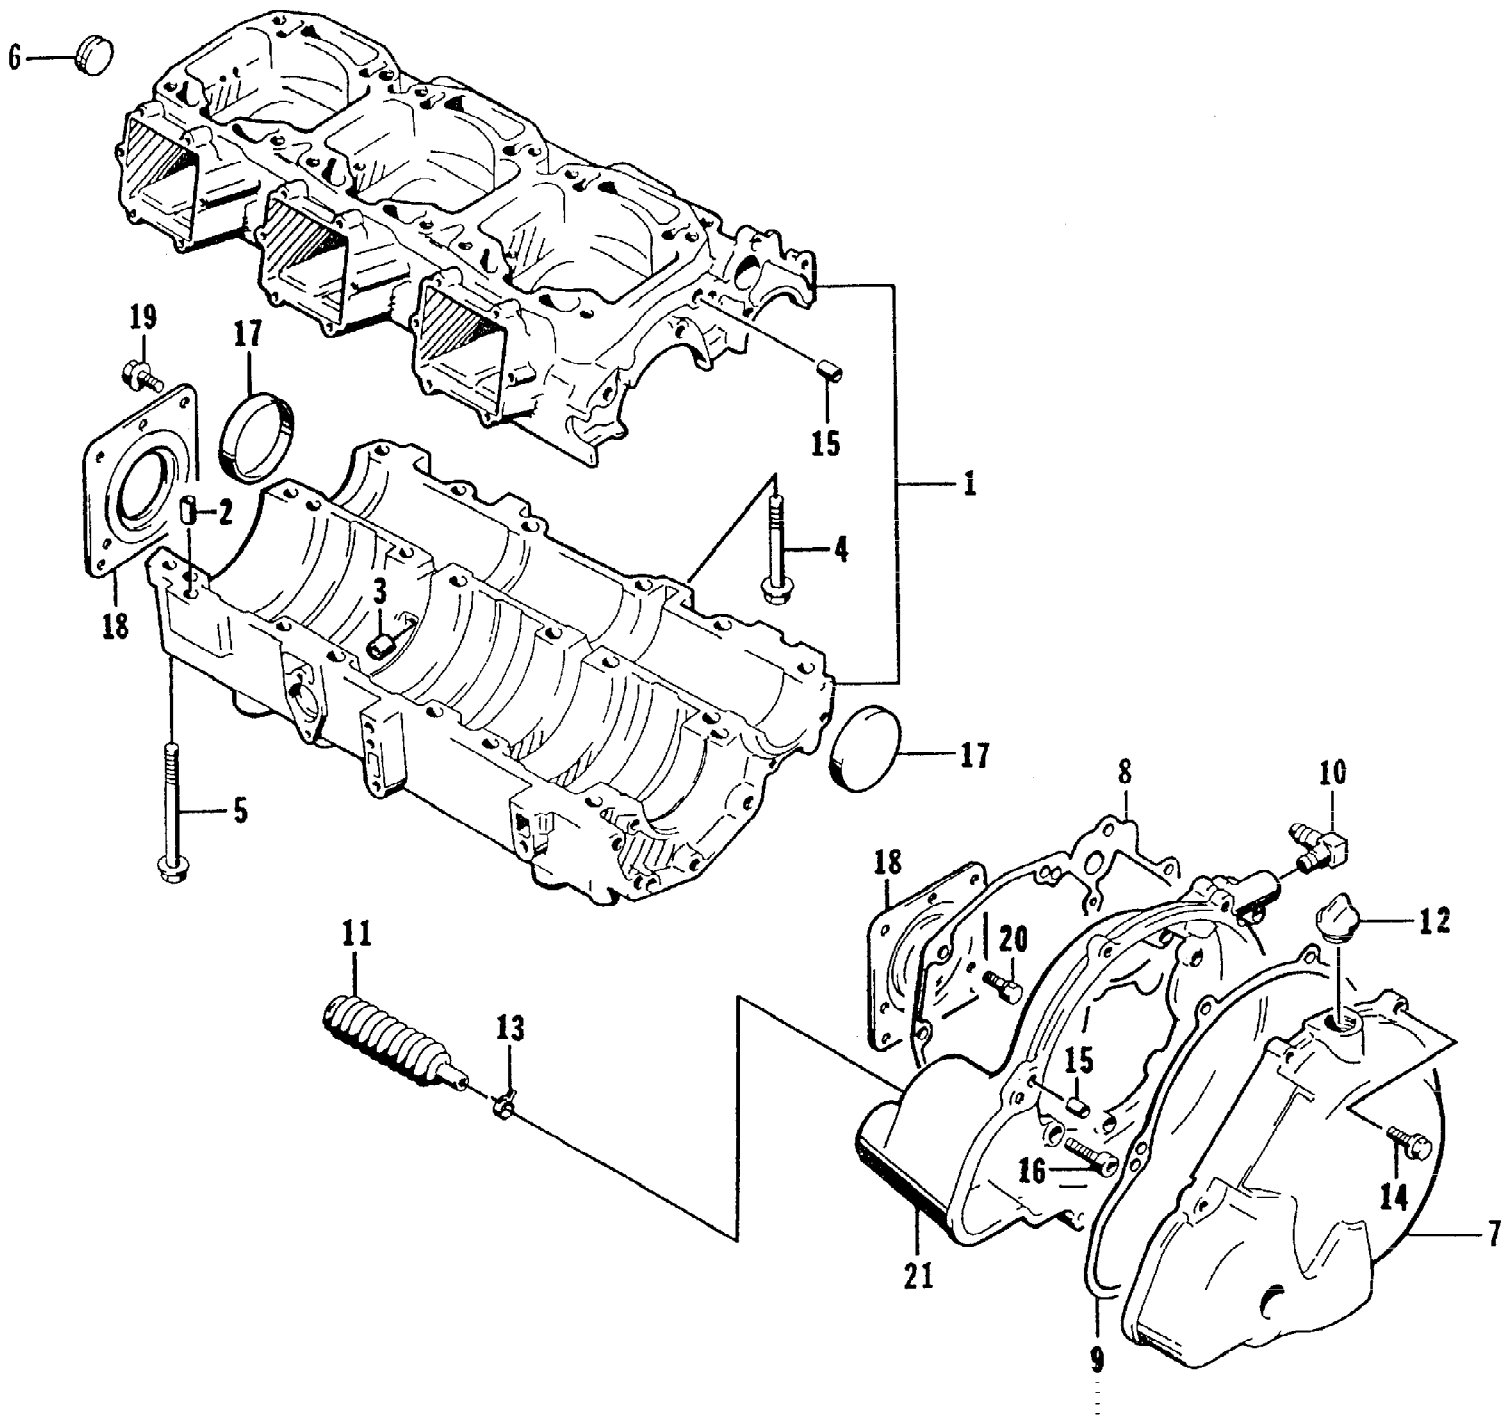

1997 MONTE CARLO 1000 (97MCC-1997)
CRANKCASE ASSEMBLY

1997 MONTE CARLO 1000 (97MCC-1997)
CRANKCASE ASSEMBLY

Page 7 of 64

Ref #	Part Number	Qty	S/P/F	Description
1	3008-507	1		Crankcase Assembly (inc. 2-6)
2	3003-646	2		Pin, Knock
3	3003-289	1		Bushing
4	3008-212	6	/P	Screw, Cap
5	3008-301	14		Screw, Cap
6	3008-249	1		Plug, Water Gallery
7	3008-258	1		Cover, Magneto Case
8	3008-259	1	S	Gasket, Magneto Case
9	3008-260	1		Gasket, Magneto Case Cover
10	3008-092	1		Union, Cooling Hose
11	3008-100	1		Bladder
12	3008-023	1		Plug, Timing Hole
13	3008-038	1		Clip
14	3008-213	12	/P	Screw, Cap
15	3002-012	4		Pin, Knock
16	3008-533	6		Screw, Cap
17	3008-502	2	S	Plug, Balancer Shaft
18	3008-304	2	/P	Plate, Oil Seal
19	3008-216	4		Screw, Cap
20	3008-305	3		Screw, Cap
21	3008-257	1		Case, Magneto