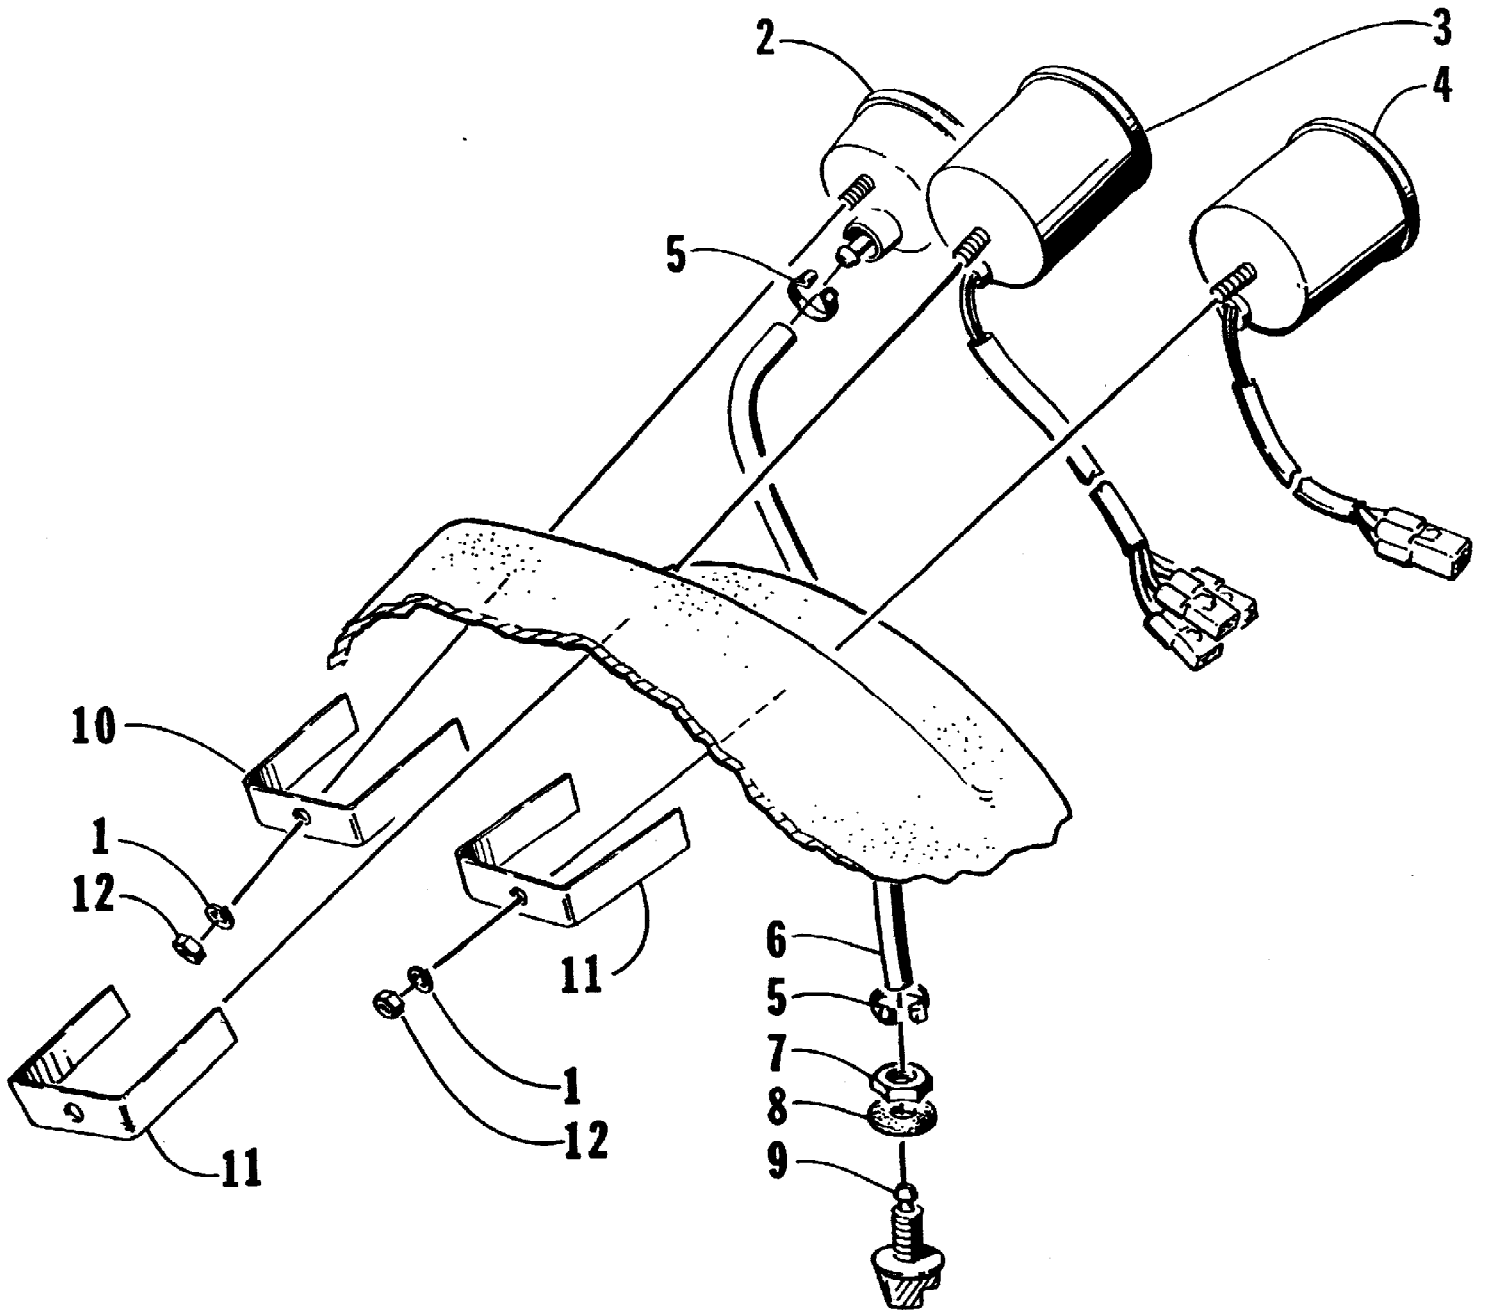

1997 MONTE CARLO 1000 (97MCC-1997)
INSTRUMENT ASSEMBLY

Page 35 of 64

Ref #	Part Number	Qty	S/P/F	Description
1	0623-702	3		Washer, Star
2	0620-188	1		Speedometer
3	0620-190	1	S	Gauge, Fuel
4	0620-193	1		Gauge, Trim
5	0123-811	2		Clamp
6	0673-809	0	/P	Hose
7	0673-348	1		Nut, Pitot
8	0673-349	1		Seal, Pitot
9	0673-362	1	S	Pitot
10	0620-177	1		Backclamp, Speedometer
11	0620-173	2		Backclamp, Fuel Gauge/Trim Gauge
12	0623-701	3		Nut