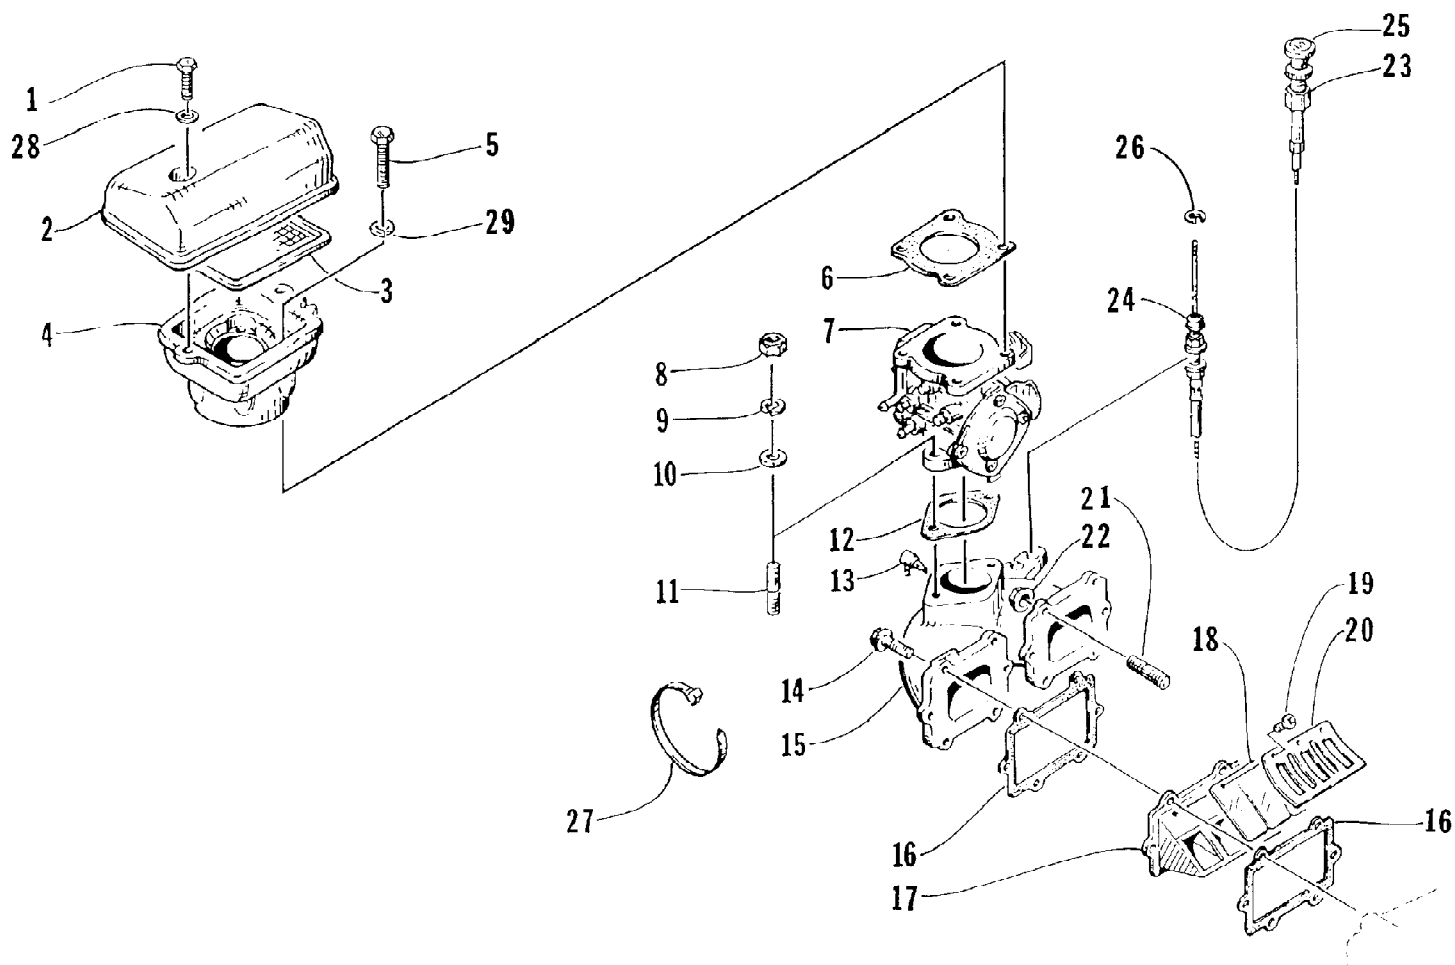

1996 MONTEGO DELUXE (96MTH-W-1996)
INTAKE ASSEMBLY

1996 MONTEGO DELUXE (96MTH-W-1996)
INTAKE ASSEMBLY

Page 37 of 55

Ref #	Part Number	Qty	S/P/F	Description
1	0624-046	2		Screw, Cap
2	3008-177	1		Cover, Spark Arrestor
3	3008-354	1	/P	Screen, Spark Arrestor
4	0673-044	1		Spark Arrestor - Lower
5	0624-053	4	/P	Screw, Cap
6	0673-389	1		Gasket, Spark Arrestor
7	0670-542	1		Carburetor
8	0624-061	2		Nut, Jam
9	0624-027	2		Washer, Lock
10	0624-028	2		Washer
11	0624-051	2		Bolt, Stud
12	0673-057	1		Gasket, Intake
13	3008-452	1		Valve, Check
14	3008-213	8	/P	Screw, Cap
15	0673-734	1		Manifold, Intake
16	3008-076	4	S	Gasket, Reed Valve
17	3008-073	2	S	Reed Valve Assembly (inc. 18-20)
18	3008-075	4		Valve, Reed
19	3004-506	12	/P	Screw, Cap
20	3008-074	4		Stopper, Reed Valve
21	3008-370	4	/P/F	Bolt, Stud
22	3008-214	4	F	Nut
23	0687-051	1	/P	Nut
24	0687-052	2	/P	Cover, Boot
25	0687-069	1		Cable, Choke
26	0624-268	1		Ring, Retaining
27	0123-811	0		Tie, Cable
28	0624-022	2		Washer
29	0624-036	8		Washer, Lock