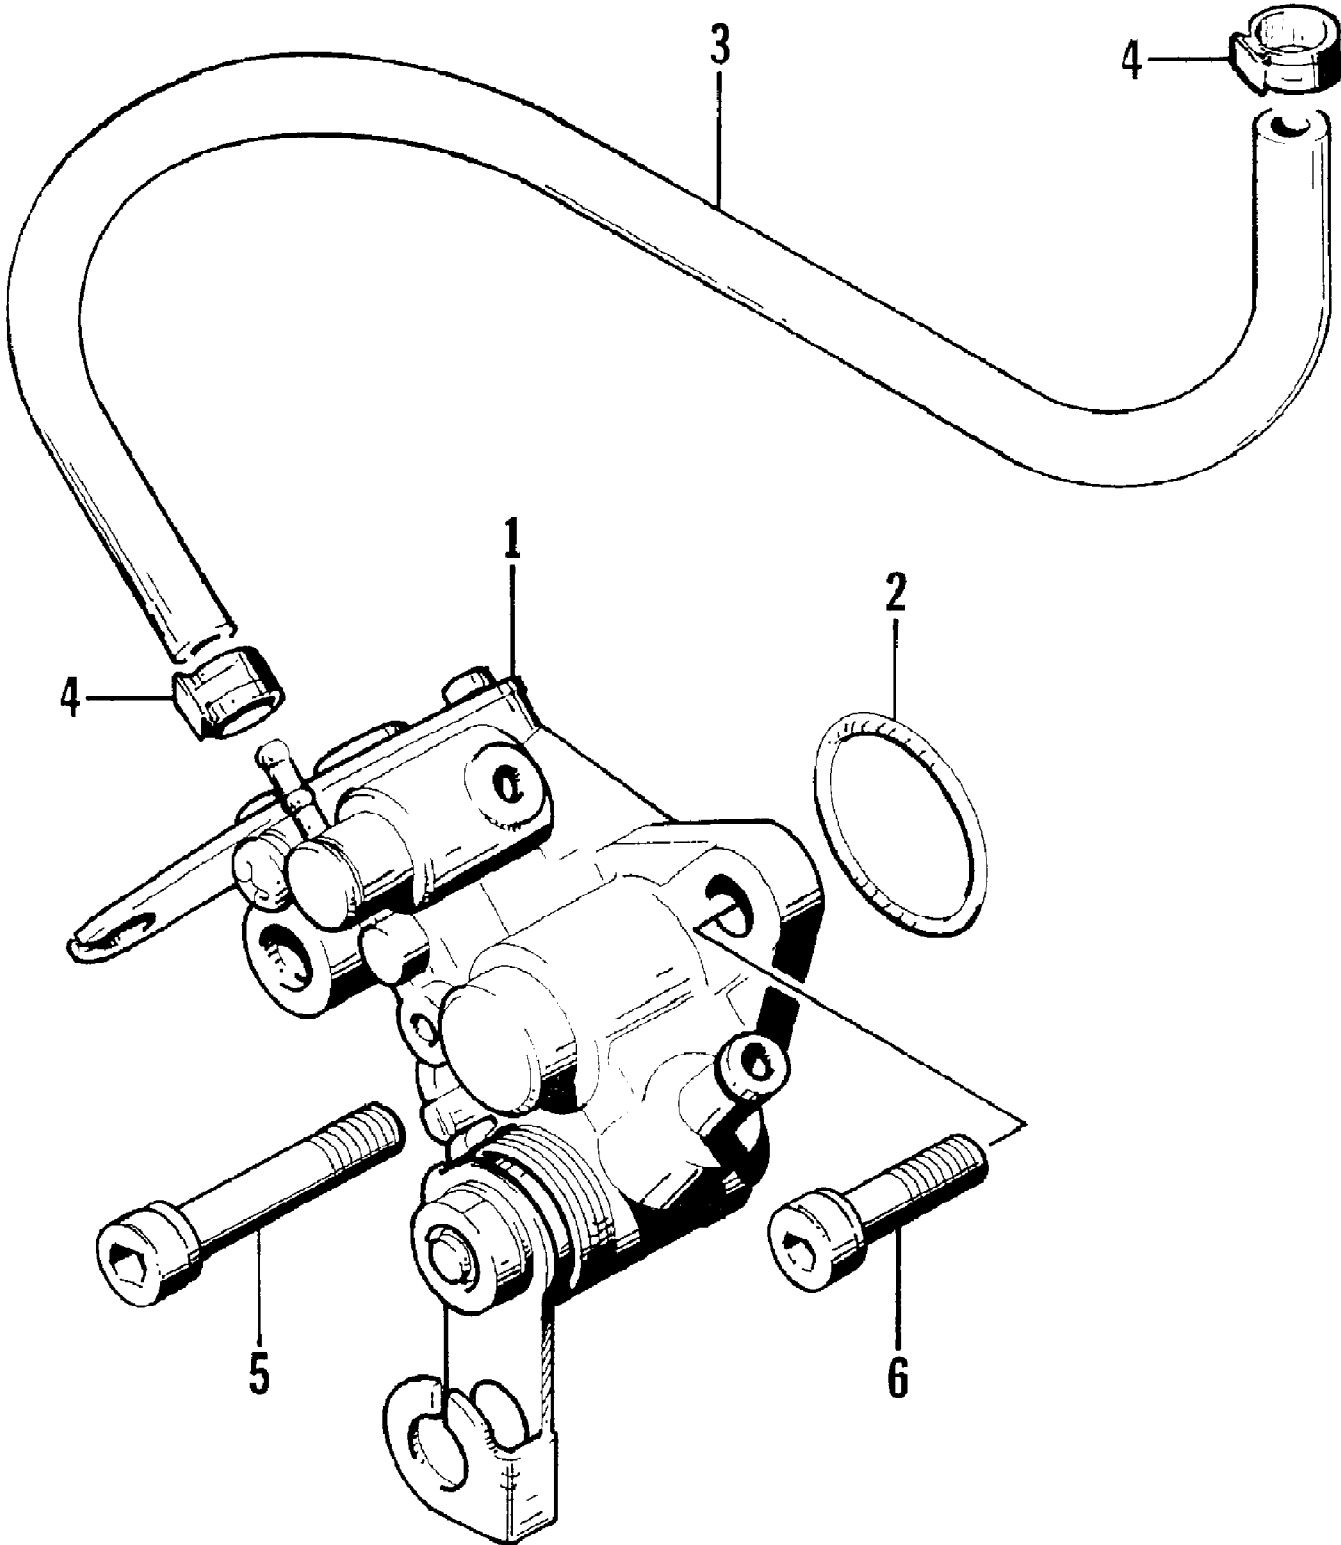

1996 MONTEGO DELUXE (96MTH-W-1996)
OIL PUMP

Page 43 of 55

Ref #	Part Number	Qty	S/P/F	Description
1	3008-451	1	S/F	Oil Pump Assembly
2	3008-030	1		O-Ring
3	3008-035	1	/P	Hose
4	0624-291	2		Clamp
5	3008-242	1		Screw, Cap
6	3008-243	1		Screw, Cap