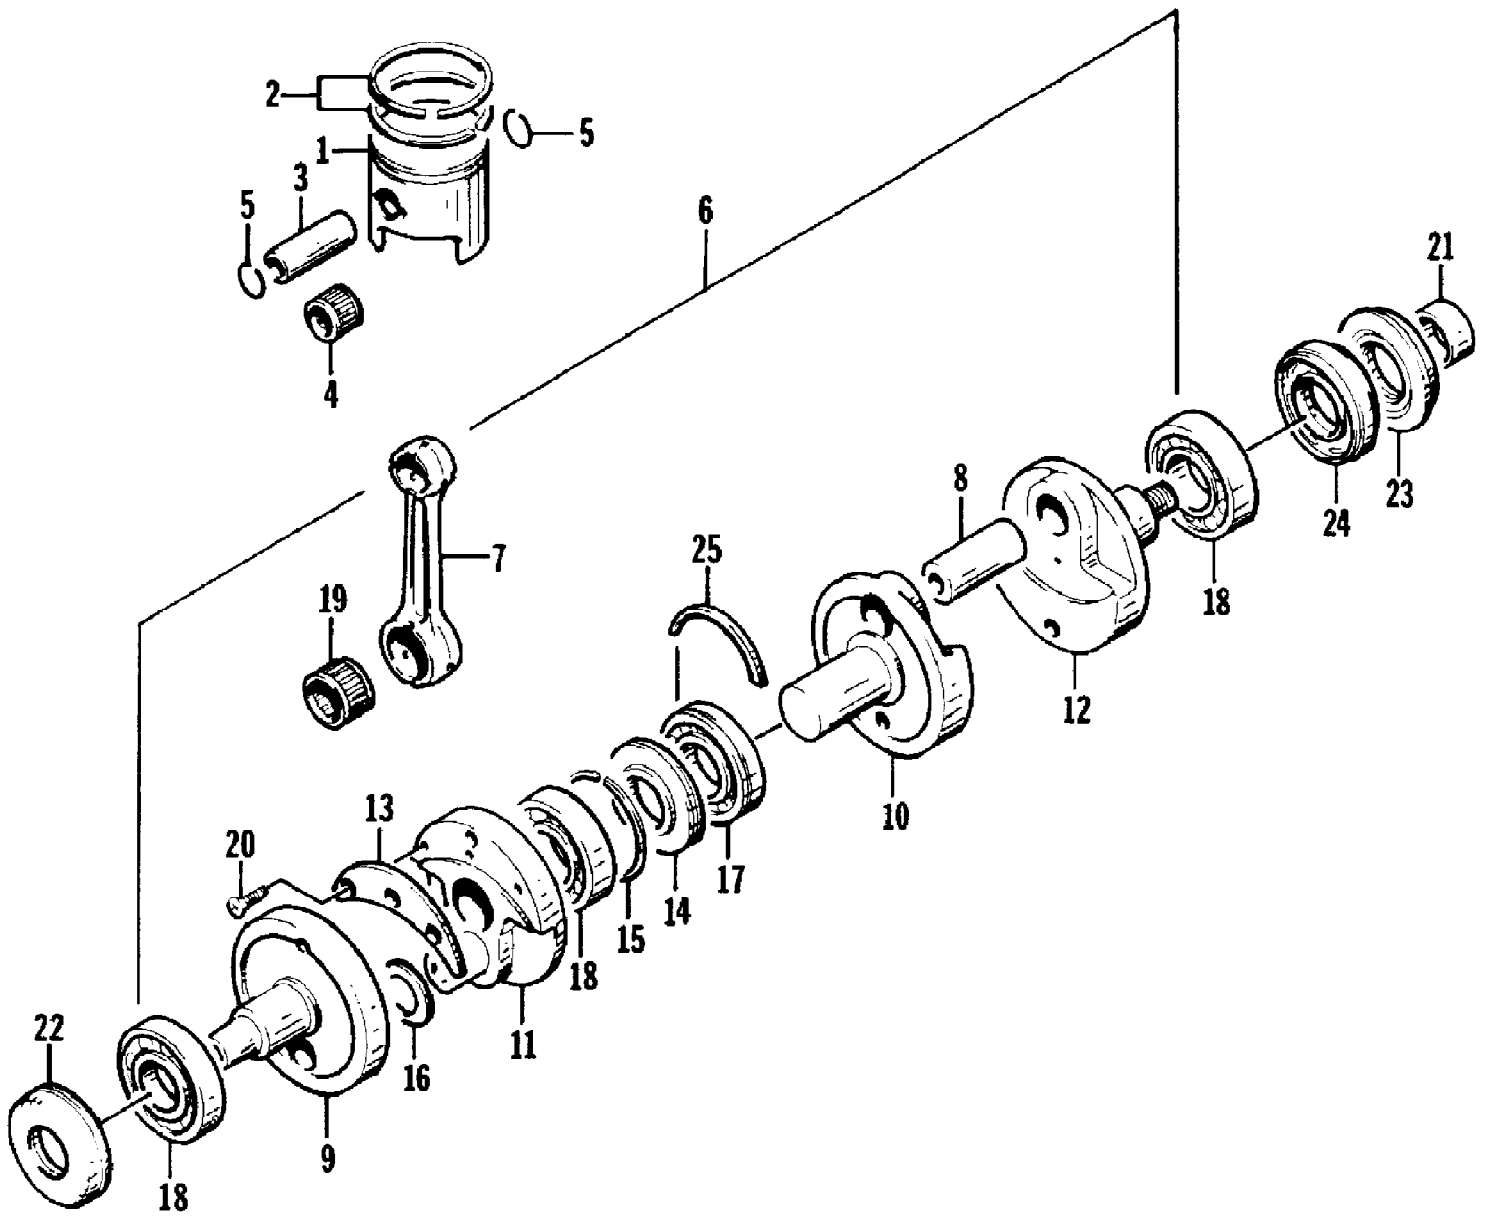

1996 MONTEGO DELUXE (96MTH-W-1996)
CRANKSHAFT

Page 11 of 55

Ref #	Part Number	Qty	S/P/F	Description
1	3008-383	2	/P	Piston, Standard
1	3008-181	2		Piston, Optional (+ 0.010 in.)
1	3008-182	2		Piston, Optional (+ 0.020 in.)
2	3008-224	2	S	Ring Set, Standard
2	3008-183	2		Ring Set, Optional (+ 0.010 in.)
2	3008-184	2		Ring Set, Optional (+ 0.020 in.)
3	3003-338	2	S	Pin
4	3003-433	2	/P	Bearing
5	3003-439	4	/P	Snap Ring
6	3008-063	1	S	Crankshaft Assembly (inc. 7-20)
7	3008-062	2		Connecting Rod
8	3008-064	1	S	Crank, Pin
9	3008-065	1		Crankshaft, Right
10	3008-066	1		Crankshaft, Center
11	3008-067	1		Wheel
12	3008-068	1		Crankshaft, Left
13	3008-069	1		Balancer
14	3008-070	1		Race, Center
15	3003-817	1	/P	Ring, Center
16	3008-019	1		Washer
17	3008-027	1		Bearing
18	3008-298	3	/P/F	Bearing
19	3008-029	2		Bearing
20	3004-372	3	S	Screw, Machine
21	3008-072	1		Spacer, Crankshaft
22	3008-031	1		Seal, Oil - Right
23	3008-032	1		Seal, Oil - Left
24	3008-033	1		Seal, Oil - Center
25	3003-216	1		C-Ring