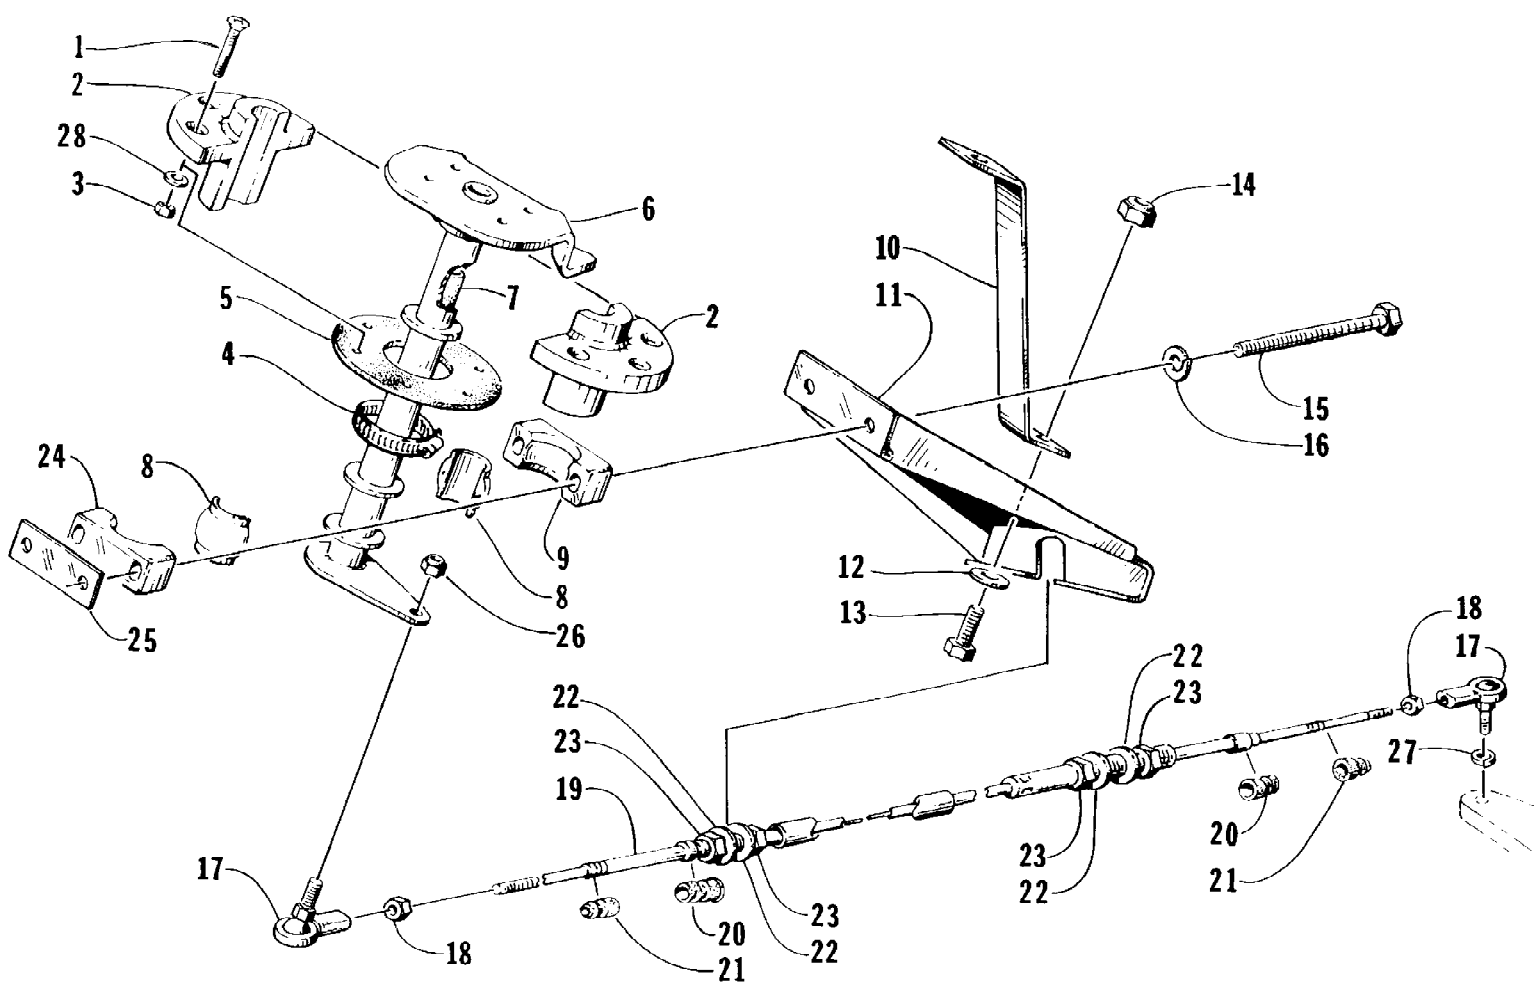

1996 MONTEGO DELUXE (96MTH-W-1996)
STEERING POST ASSEMBLY

1996 MONTEGO DELUXE (96MTH-W-1996)
STEERING POST ASSEMBLY

Page 53 of 55

Ref #	Part Number	Qty	S/P/F	Description
1	0624-186	6		Screw, Machine
2	0673-122	2		Bearing, Half-Steering Post
3	0624-021	6		Nut, Lock
4	0624-038	1		Clamp
5	0673-056	1		Seal, Bearing
6	0773-096	1	/P	Post, Steering
7	0717-052	0	/P	Foam, Neoprene Tape
8	0605-149	2		Bearing, Steering Post
9	0605-171	1		Housing, Bearing
10	0673-457	1		Bracket, Support
11	0773-095	1	/P	Bracket, Steering Cable
12	0624-125	1	/P	Washer
13	0624-229	1		Screw, Cap
14	0624-090	1		Nut, Lock
15	0624-192	2		Screw, Cap
16	0624-028	2		Washer
17	0673-028	2		End, Steering Cable
18	0624-107	2		Nut, Jam
19	0673-232	1	/P	Cable, Steering
20	0612-363	2		Seal, Rod
21	0612-364	2		Seal, Steering Cable
22	0624-106	4		Washer
23	0624-105	4		Nut, Jam
24	0705-064	1	/P	Housing, Bearing
25	0673-366	1		Spacer, Bearing Housing
26	0624-114	1		Nut, Lock
27	0624-115	1		Washer, Lock
28	0624-022	6		Washer