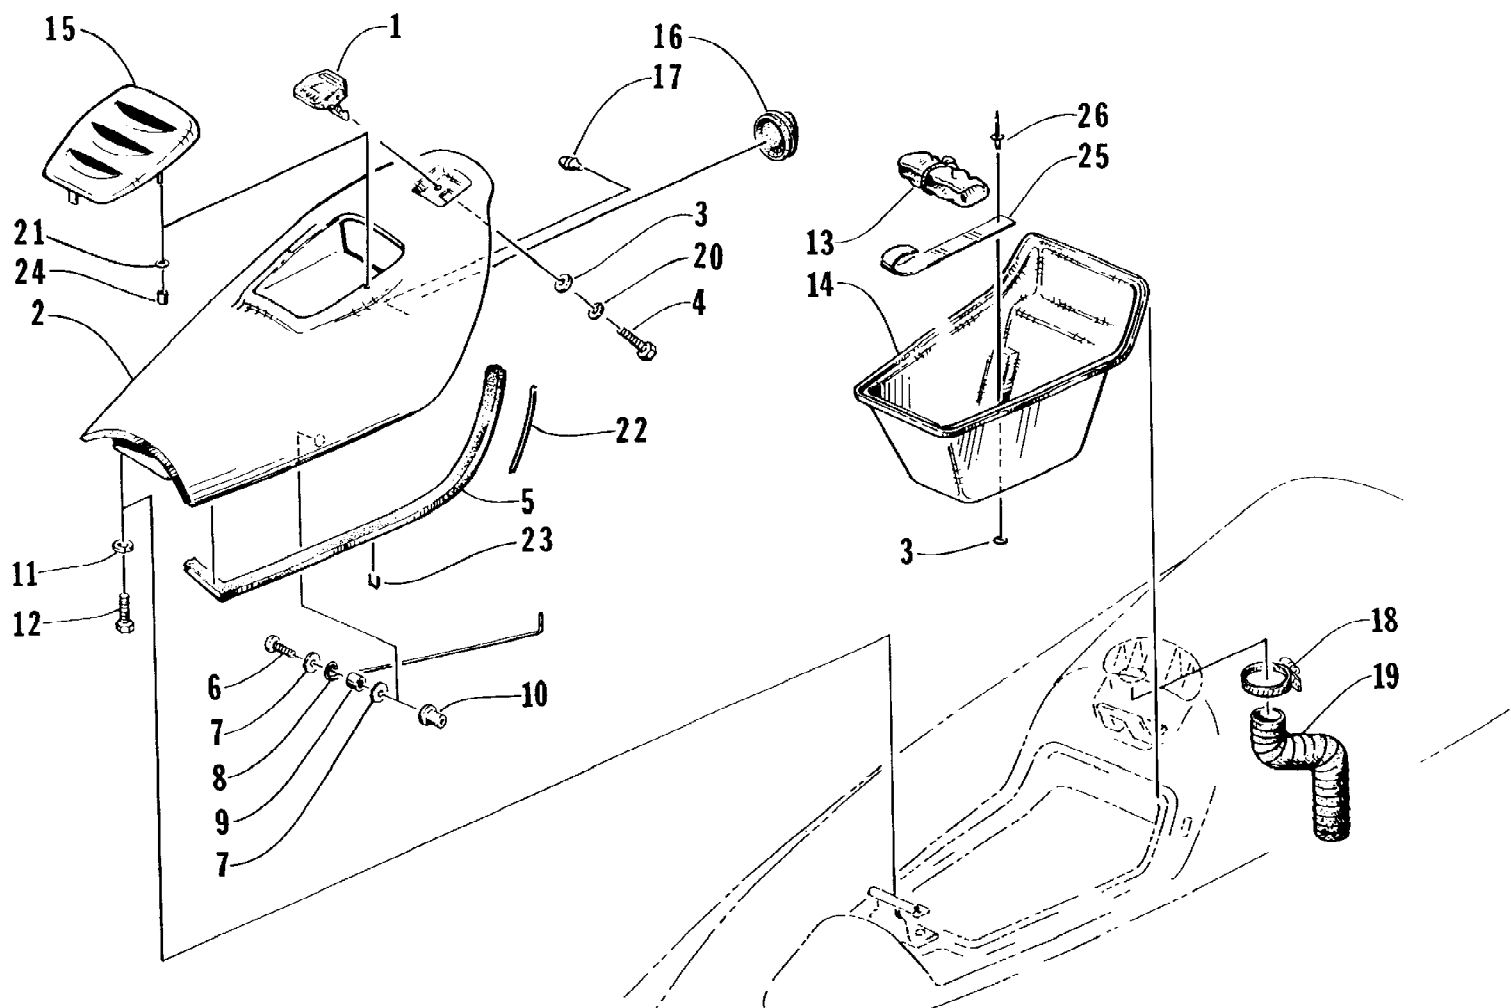

1996 MONTEGO DELUXE (96MTH-W-1996)
HATCH COVER AND STORAGE TRAY

1996 MONTEGO DELUXE (96MTH-W-1996)
HATCH COVER AND STORAGE TRAY

Page 27 of 55

Ref #	Part Number	Qty	S/P/F	Description
1	0673-882	1		Latch, Hatch Cover
2	0673-877	1	S	Cover, Hatch
3	0624-004	3		Washer
4	0624-092	2		Screw, Cap
5	0773-638	1		Seal, Hatch
6	0624-112	1	/P	Screw, Machine
7	0624-182	2		Washer
8	0673-899	1		Rod, Hood Prop
9	0673-399	1		Spacer, Spring Rod
10	0624-083	1		Nut, Well
11	0624-036	2		Washer, Lock
12	0624-053	2	/P	Screw, Cap
13	0678-105	1		Kit, Tool
14	0673-250	1		Tray, Storage
15	0673-888	1		Grille, Hatch - Teal
16	0673-883	1		Plug, Fire Extinguisher
17	1673-060	2		Bumper, Grommet
18	0624-207	1		Clamp
19	0610-211	1		Hose, Air Intake
20	0624-200	2		Washer, Lock
21	0624-361	2		Retainer, Push-On
22	0773-661	2		Stock, Cord
23	0624-100	0		Staples
24	0773-662	2		Hose
25	0773-217	1		Tiedown
26	8061-708	1		Rivet