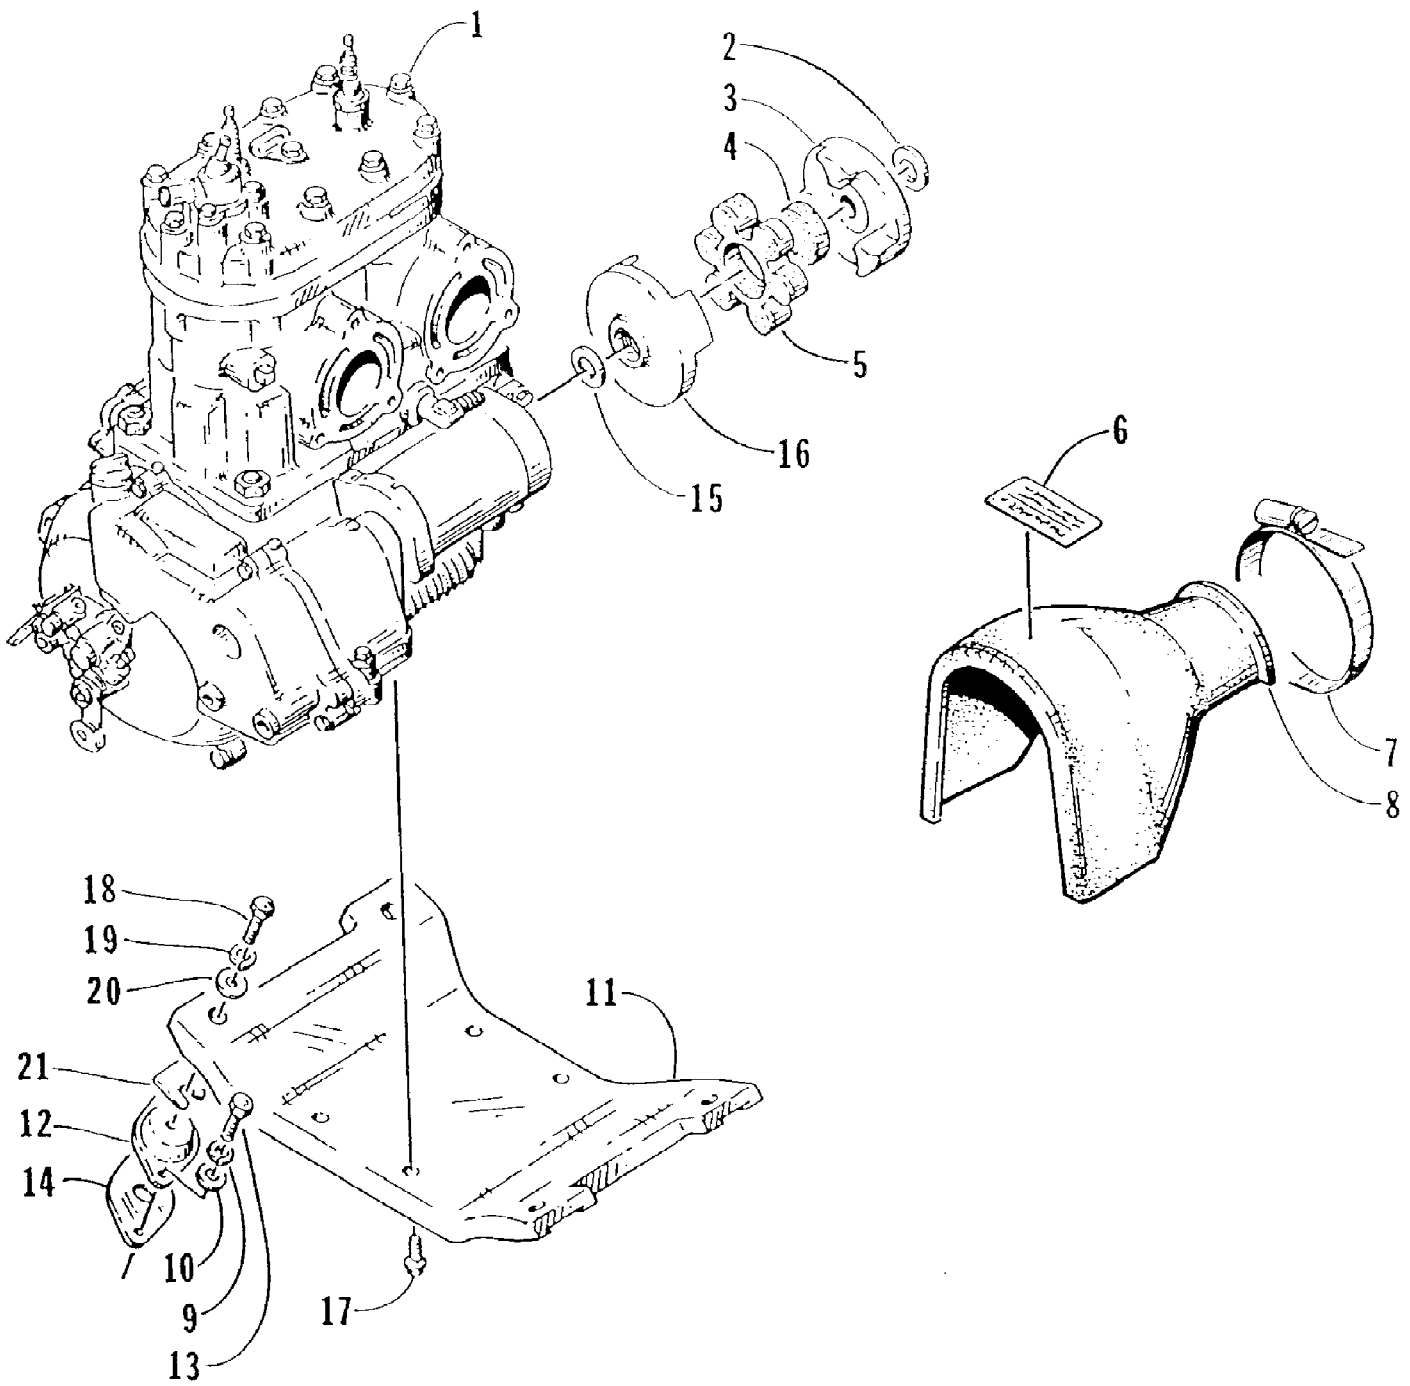

1996 MONTEGO DELUXE (96MTH-W-1996)
ENGINE AND RELATED ASSEMBLY

Page 19 of 55

Ref #	Part Number	Qty	S/P/F	Description
1	0662-174	1	F	Engine
1	0662-174	1		Engine
2	0624-017	1	F	Washer
3	3008-090	1	/P/F	Coupler, Engine
4	0673-146	1		Insert, Damper - Coupler
5	0773-581	1	S	Damper, Coupler (inc. 4)
6	1611-608	1		Decal, Warning
7	0624-037	1		Clamp, Hose
8	0773-437	1	/P	Shield, Safety Coupler (inc. 6-7)
9	0624-027	10		Washer, Lock
10	0624-028	12		Washer
11	3008-395	1	S/F	Plate, Engine Mount
12	3008-054	4		Damper, Engine
13	0624-087	8		Screw, Cap
14	0673-509	0		Shim, Engine Mount - 0.063 in.
15	1673-010	1	F	Washer
16	3008-449	1	/P/F	Coupler, Engine
17	3008-203	4	/P	Screw, Cap
18	3008-240	4		Screw, Cap
19	3008-021	4		Washer, Lock
20	3008-016	4		Washer
21	0624-015	0	/P	Shim - 1.5 mm
21	0624-014	0	/P	Shim - 0.5 mm