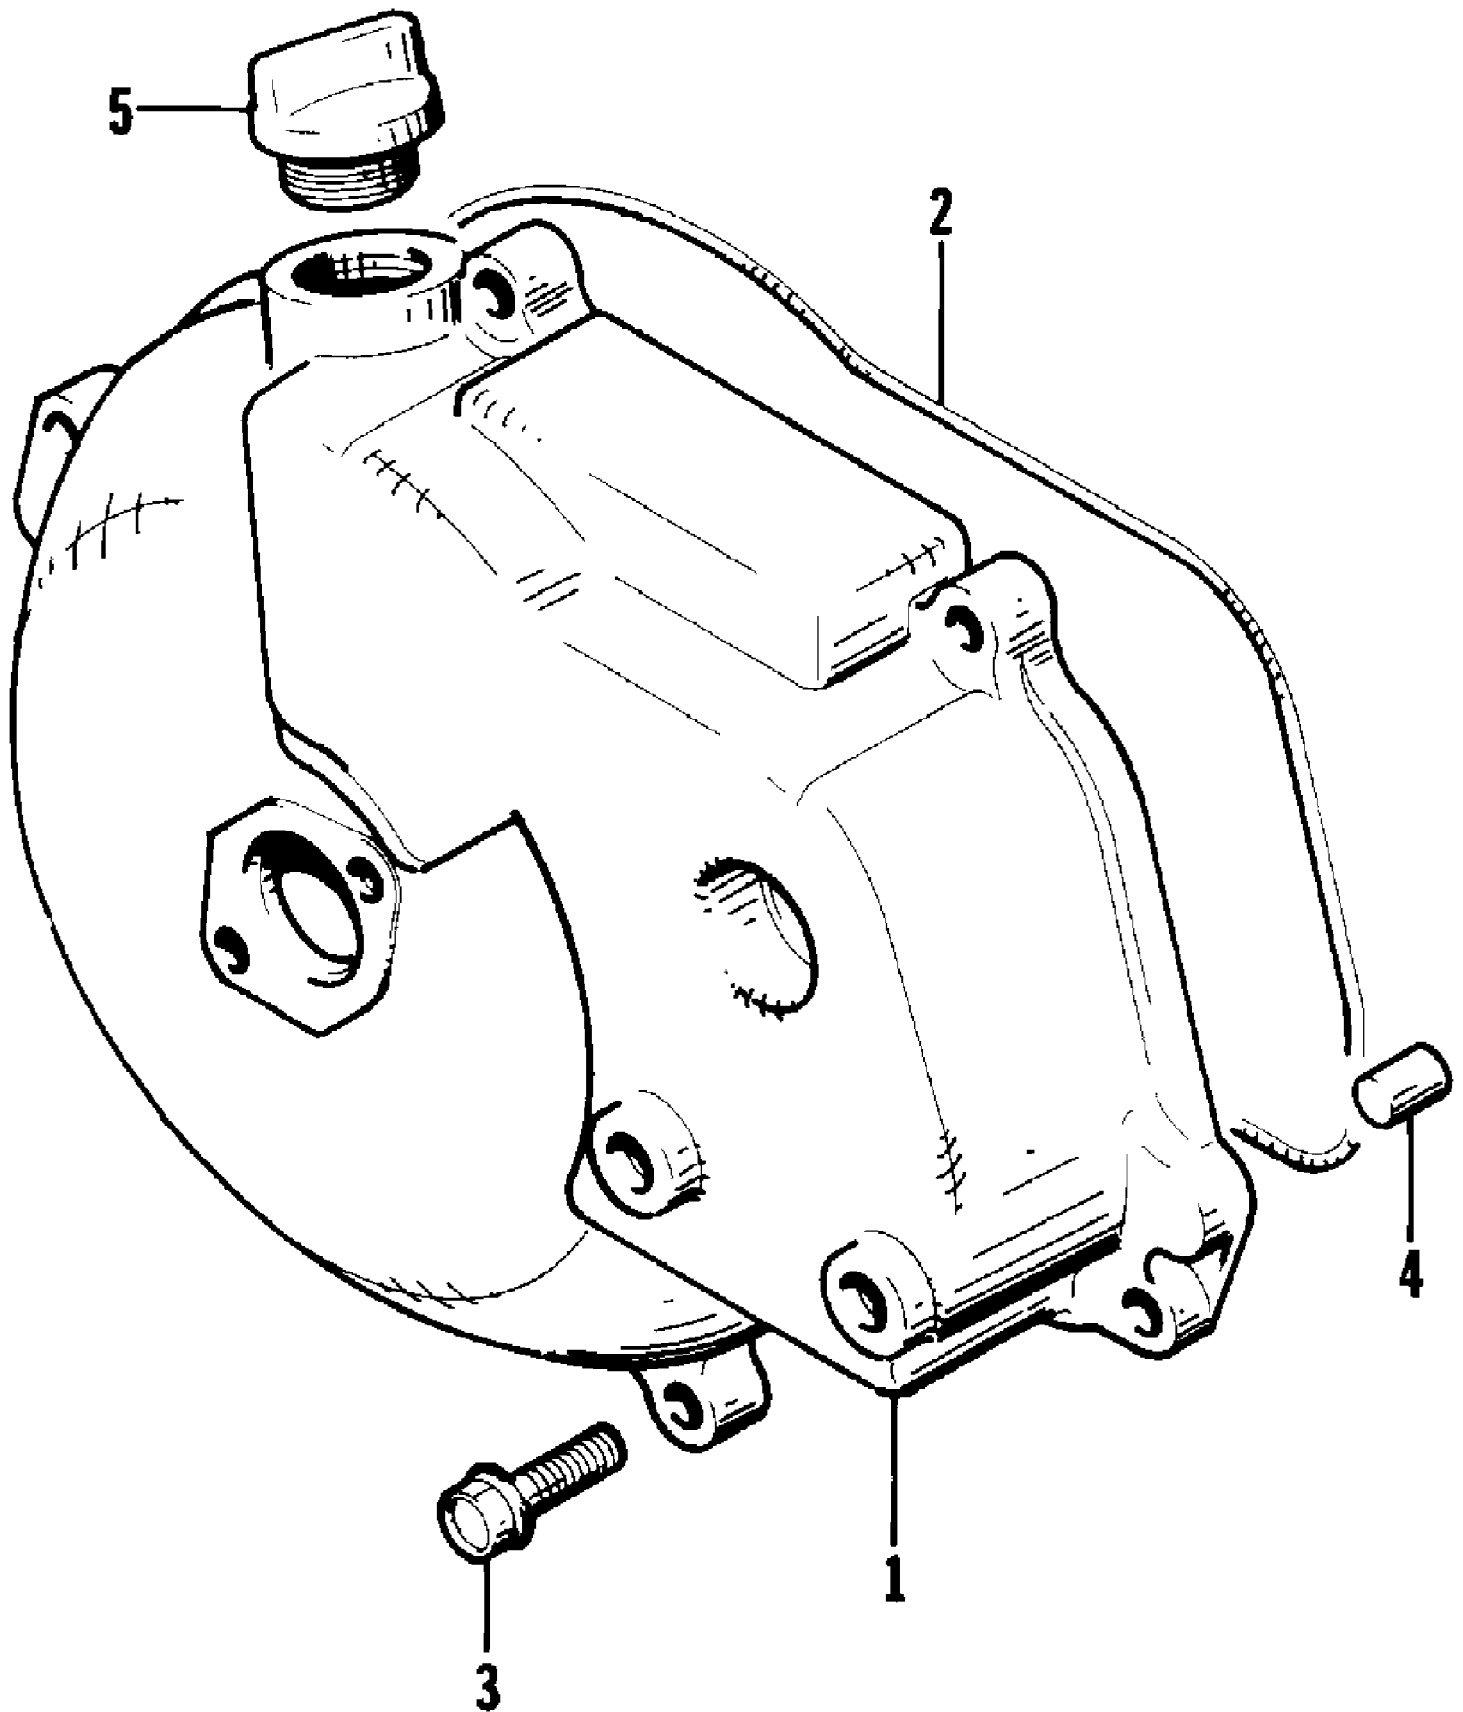

1996 MONTEGO DELUXE (96MTH-W-1996)
MAGNETO CASE

1996 MONTEGO DELUXE (96MTH-W-1996)
MAGNETO CASE

Ref #	Part Number	Qty	S/P/F	Description
1	3008-238	1	/P	Case, Magneto
2	3008-053	1		O-Ring
3	3008-213	6	/P	Screw, Cap
4	3008-146	2		Pin
5	3008-023	1		Plug