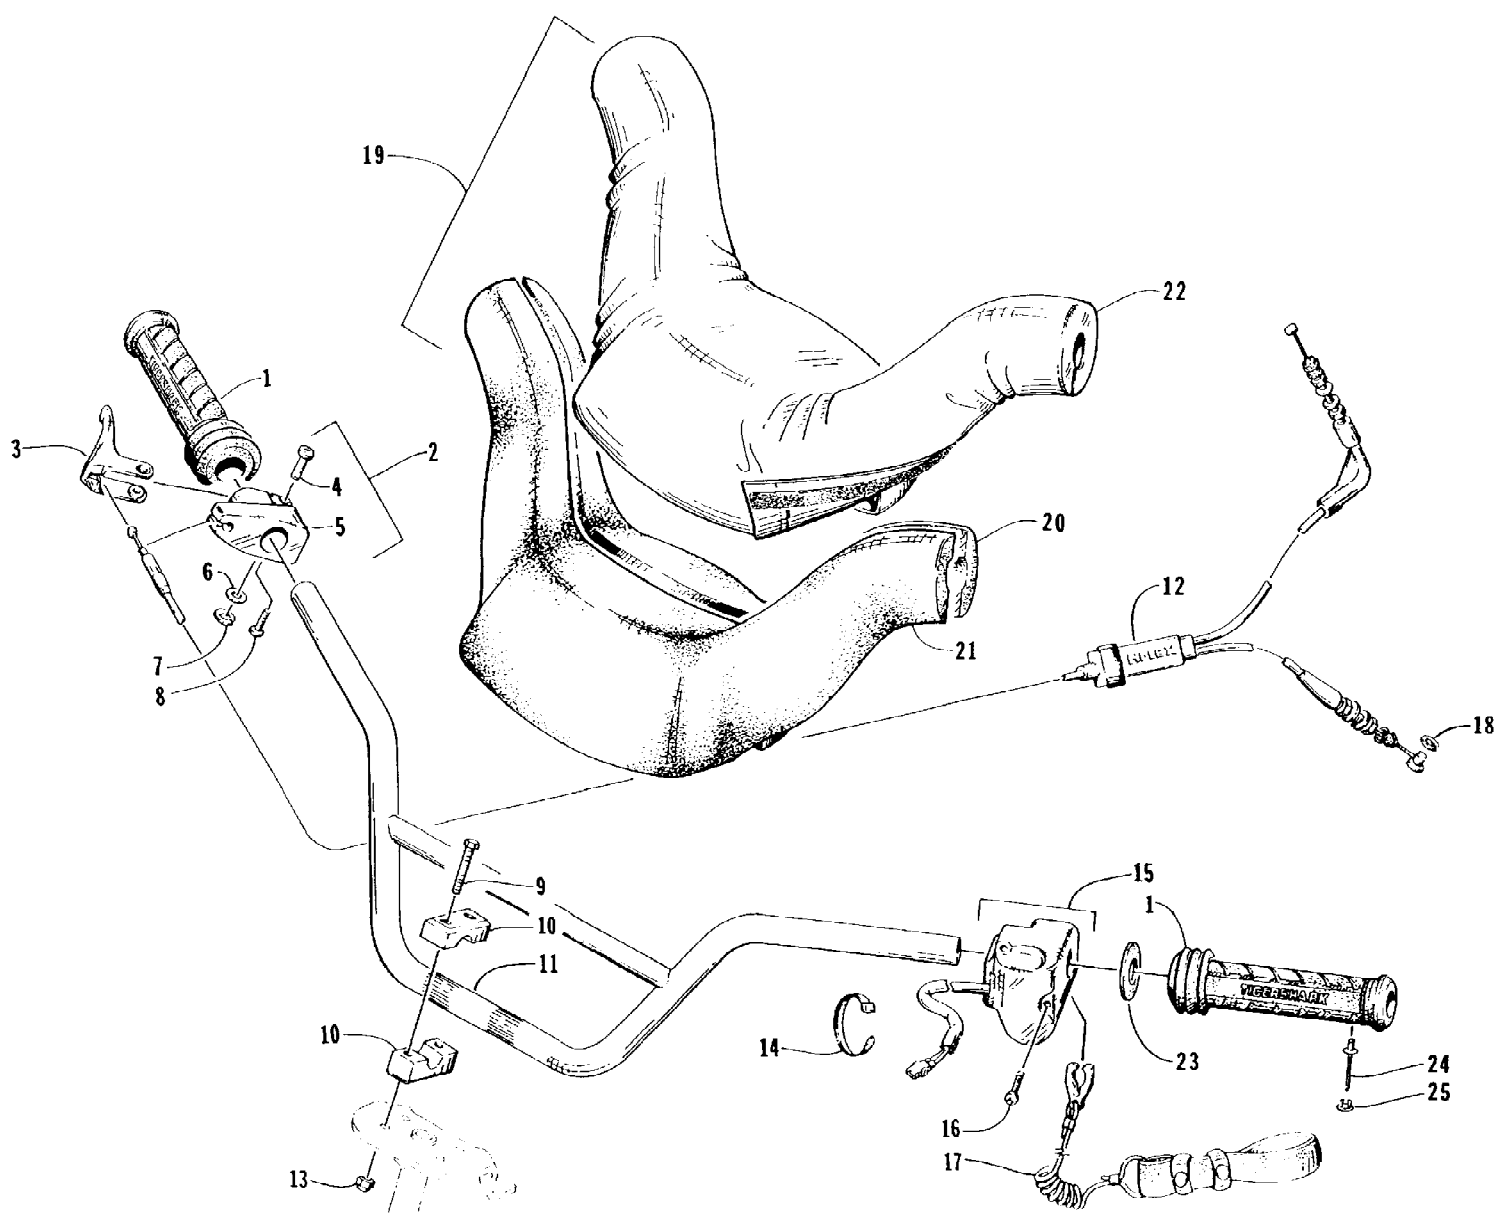

1996 MONTEGO DELUXE (96MTH-W-1996)
HANDLEBAR ASSEMBLY

1996 MONTEGO DELUXE (96MTH-W-1996)
HANDLEBAR ASSEMBLY

Page 25 of 55

Ref #	Part Number	Qty	S/P/F	Description
1	0673-990	2	S	Grip, Handlebar
2	0773-018	1		Throttle, Assembly (inc. 3-8)
3	0605-234	1		Lever, Throttle
4	0605-236	1		Pin, Throttle Lever
5	0605-235	1		Housing, Throttle
6	0624-099	1		Washer
7	0624-113	1		C-Clip
8	0624-091	1		Screw, Machine
9	0624-056	4		Screw, Cap
10	0673-282	4		Cap, Steering Adjuster
11	0773-572	1		Handlebar
12	0687-054	1		Cable, Throttle
13	0624-250	4		Nut, Lock
14	0123-788	1	/P	Tie, Cable
15	0609-203	1		Tether, Switch Assembly (inc. 16-17)
16	0624-148	3		Screw, Machine
17	0609-243	1	S	Cord, Tether
18	0624-104	1		C-Clip
19	0773-508	1		Handlebar Pad - Assembly (inc. 20-22)
20	0605-253	1		Pad, Handlebar - Rear
21	0605-244	1		Pad, Handlebar - Front
22	0	1	F	Cover, Handlebar Pad
23	1673-095	1		Washer, Rubber - Handlebar
24	0624-257	2		Screw, Self-Tapping