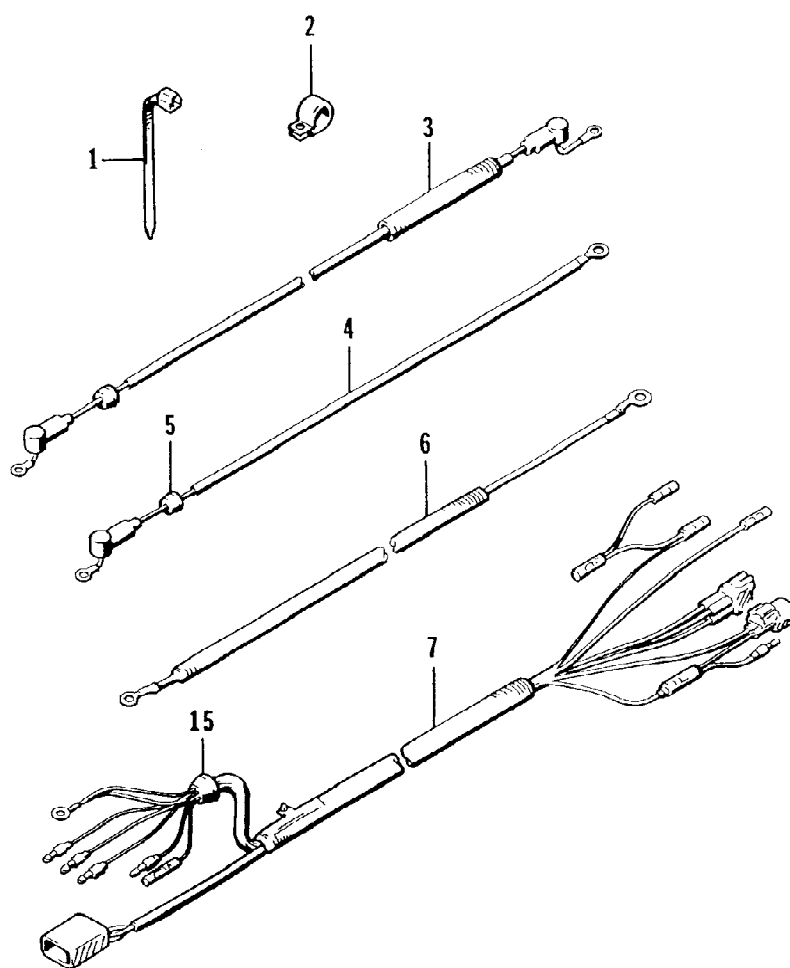

1996 MONTEGO DELUXE (96MTH-W-1996)
STEERING POST ASSEMBLY

1996 MONTEGO DELUXE (96MTH-W-1996)
STEERING POST ASSEMBLY

Page 53 of 55

Ref #	Part Number	Qty	S/P/F	Description
1	0624-186	6		Screw, Machine
2	0673-122	2		Bearing, Half-Steering Post
3	0624-021	6		Nut, Lock
4	0624-038	1		Clamp
5	0673-056	1		Seal, Bearing
6	0773-096	1	/P	Post, Steering
7	0717-052	0	/P	Foam, Neoprene Tape
8	0605-149	2		Bearing, Steering Post
9	0605-171	1		Housing, Bearing
10	0673-457	1		Bracket, Support
11	0773-095	1	/P	Bracket, Steering Cable
12	0624-125	1	/P	Washer
13	0624-229	1		Screw, Cap
14	0624-090	1		Nut, Lock
15	0624-192	2		Screw, Cap
16	0624-028	2		Washer
17	0673-028	2		End, Steering Cable
18	0624-107	2		Nut, Jam
19	0673-232	1	/P	Cable, Steering
20	0612-363	2		Seal, Rod
21	0612-364	2		Seal, Steering Cable
22	0624-106	4		Washer
23	0624-105	4		Nut, Jam
24	0705-064	1	/P	Housing, Bearing
25	0673-366	1		Spacer, Bearing Housing
26	0624-114	1		Nut, Lock
27	0624-115	1		Washer, Lock
28	0624-022	6		Washer

1996 MONTEGO DELUXE (96MTH-W-1996)
WIRING HARNESS

1996 MONTEGO DELUXE (96MTH-W-1996)
WIRING HARNESS

Page 55 of 55

Ref #	Part Number	Qty	S/P/F	Description
1	3008-044	1		Clamp
2	3008-332	2		Clamp
2	3008-357	2	F	Clamp
3	3008-346	1		Cable
4	3008-345	1	/P	Cable
5	3008-334	1	/P	Grommet
6	3008-154	1		Cable, Ground
7	3008-347	1		Harness, Wiring
7	3008-292	1	F	Harness, Wiring
8	0630-082	1		Fuse Holder, Waterproof
9	0630-084	1		Fuse, 3 AMP
13	0	1	F	Body, Fuse Holder
14	0624-068	1		Clip, Retainer
15	3008-362	1	/P/F	Grommet