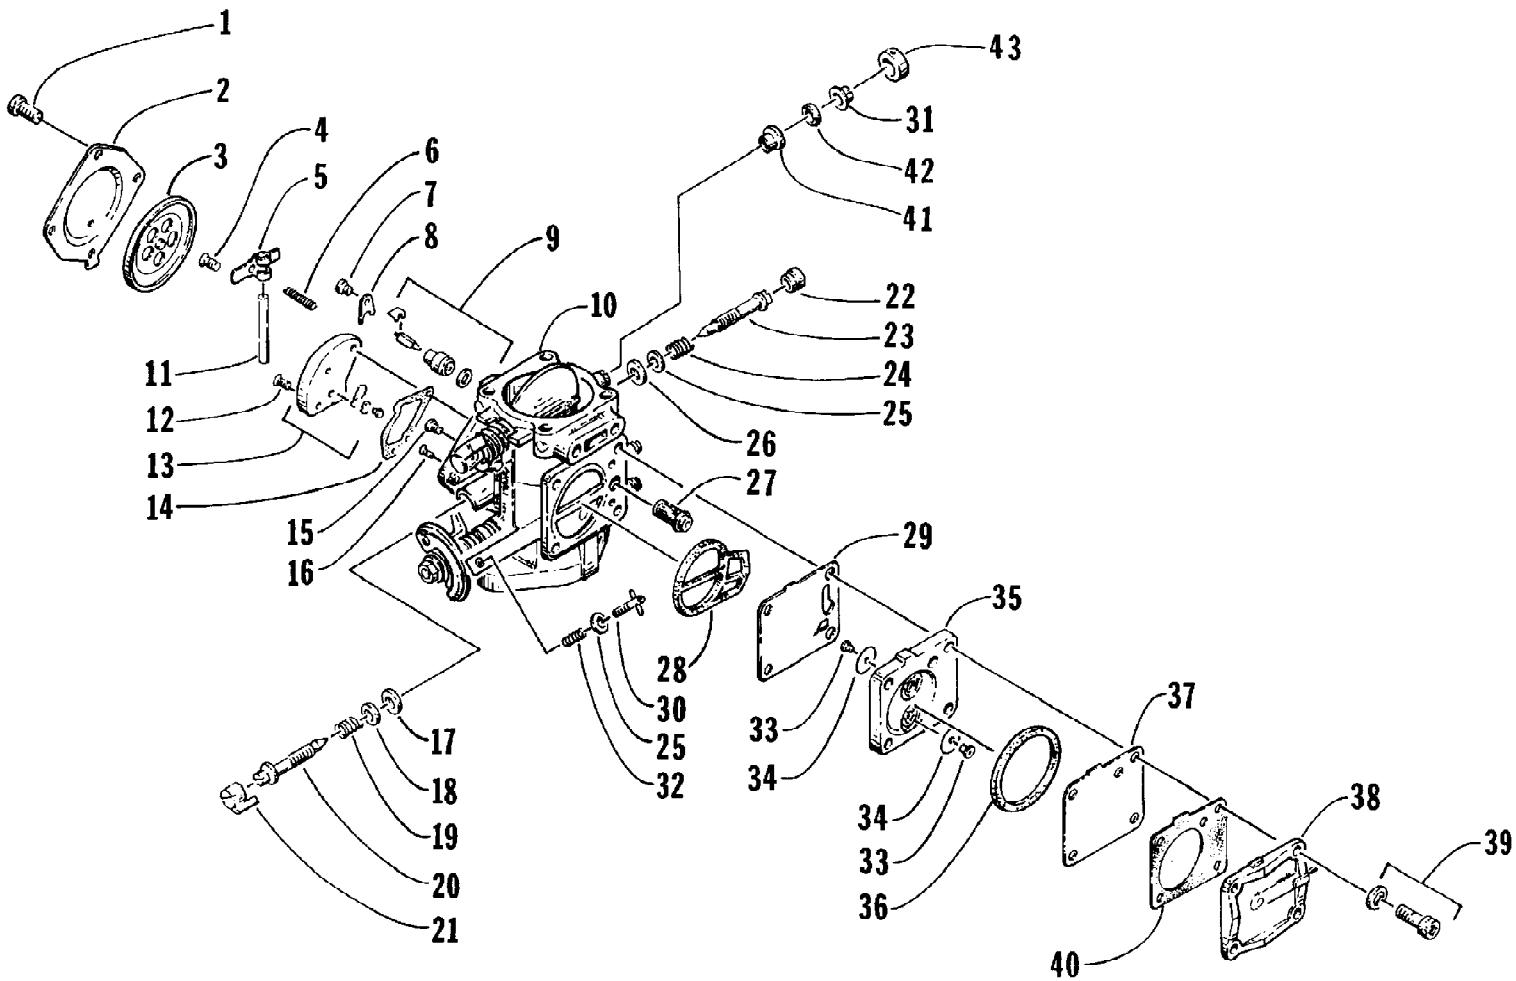

1996 MONTEGO DELUXE (96MTH-W-1996)
BILGE PUMP ASSEMBLY

1996 MONTEGO DELUXE (96MTH-W-1996)
BILGE PUMP ASSEMBLY

Page 5 of 55

Ref #	Part Number	Qty	S/P/F	Description
1	0673-377	2		Fitting, Outlet - Bilge
2	0612-456	3		Seal, Fitting
3	0673-378	3	S	Nut, Fitting
4	0624-018	6		Clamp, Hose
5	0610-202	0	/P	Hose, Bilge - 15 ft
6	0673-483	1		T-Connection
7	0673-012	1		Pump, Bilge
8	0624-037	1		Clamp
9	0673-435	1		Plate, Mounting - Bilge Pump
10	0612-456	1		Seal, Drain Plug
11	0624-021	2		Nut, Lock
12	0673-278	1		Retainer, Drain Plug
13	0673-404	1		Plug, Drain

1996 MONTEGO DELUXE (96MTH-W-1996)
CARBURETOR

1996 MONTEGO DELUXE (96MTH-W-1996)
CARBURETOR

Page 7 of 55

Ref #	Part Number	Qty	S/P/F	Description
	0670-542	1		Assembly
	0678-066	1		Carburetor Rebuild Kit
1	6505-689	4		Screw
2	6505-662	1		Cover
3	6505-663	1		Diaphragm Assembly
4	6505-692	1		Screw, Machine
5	6505-664	1		Arm
6	6505-669	1		Spring
7	6505-695	1		Screw, Machine
8	6505-682	1		Plate
9	6505-671	1		Needle Valve Assembly
10	0	1	F	Mixing Body
11	6505-681	1		Pin
12	6505-679	2		Screw, Machine
13	6505-680	1		Block, Metering
14	6505-677	1		Gasket
15	6505-694	1		Main Jet - 107.5
16	6505-793	1		Pilot Jet - 117.5
17	6505-701	1		Seal
18	6505-661	1		Washer
19	6505-660	1		Spring
20	6505-667	1		Adjuster
21	6505-659	1		Cap
22	6505-698	1		Cap
23	6505-699	1		Adjuster
24	6505-678	1		Spring
26	6505-700	1	S	O-Ring
27	6505-676	1		Filter
28	6505-665	1		S-Gasket
29	6505-656	1	/P	Diaphragm, Damper
30	6505-702	1		Screw Assembly
31	6505-697	1		Retainer
32	6505-651	1		Spring
33	0	2	F	Grommet
34	0	2	F	Valve
35	6505-655	1		Body Assembly, Diaphragm
36	6505-683	1		O-Ring
37	6505-654	1		Diaphragm, Pump
38	6505-652	1		Cover, Pump
39	6505-704	4		Screw w/Washer
40	6505-653	1		Gasket
41	6505-817	2		Bushing, Choke Shaft
42	6505-701	2		Seal, Choke Shaft
43	6505-822	1		Collar, Lock