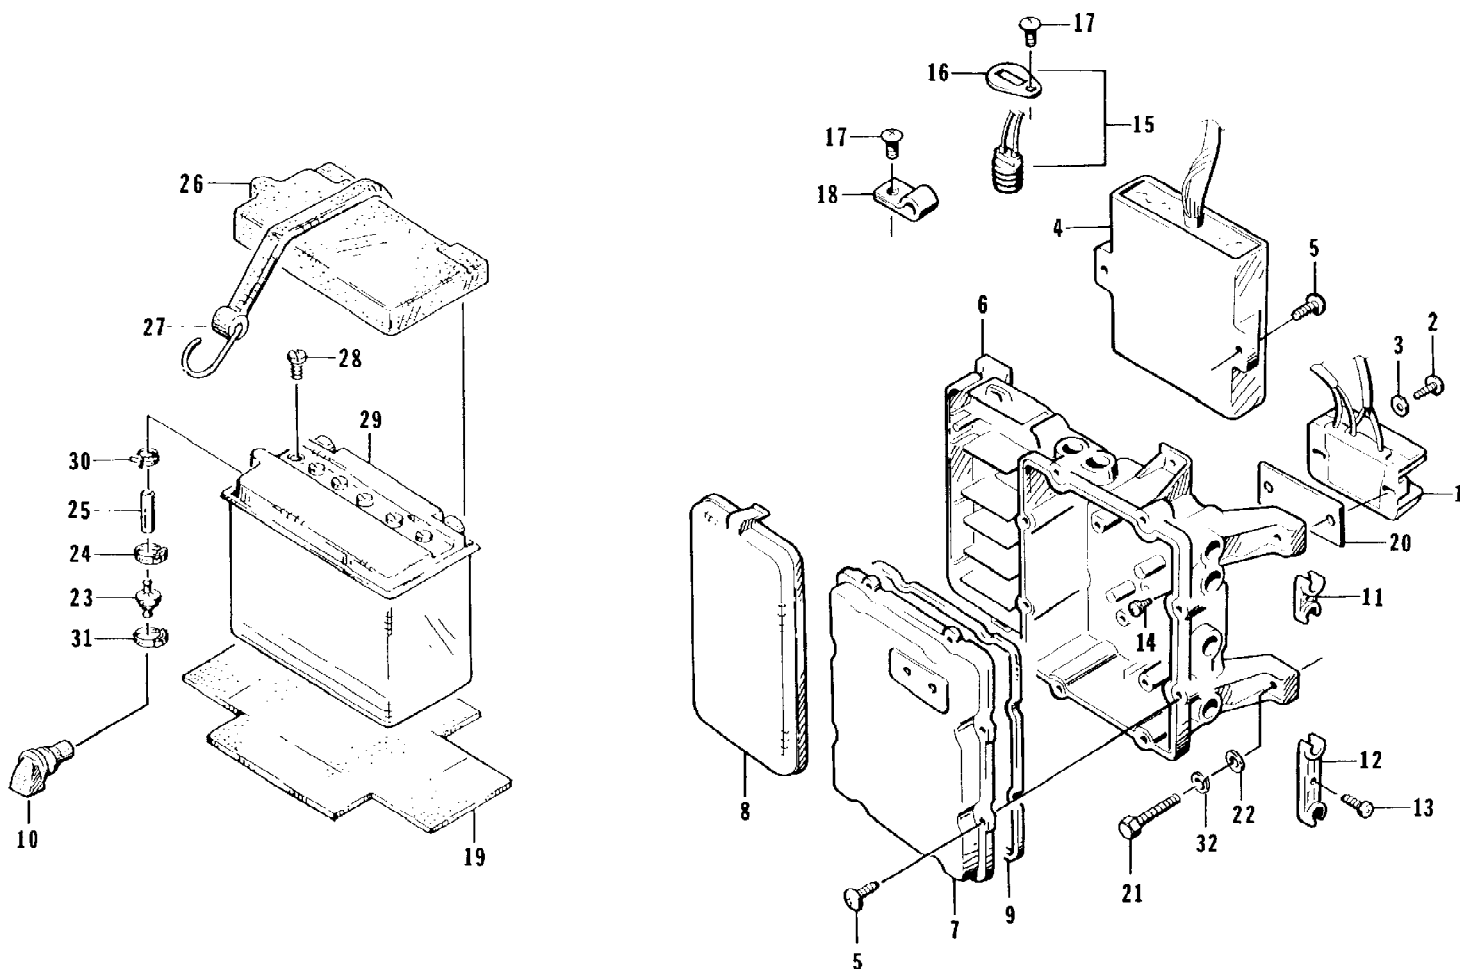

1996 MONTEGO DELUXE (96MTH-W-1996)
ELECTRICAL MODULE AND BATTERY

1996 MONTEGO DELUXE (96MTH-W-1996)
ELECTRICAL MODULE AND BATTERY

Page 17 of 55

Ref #	Part Number	Qty	S/P/F	Description
1	3008-279	1	/P/F	Regulator Assembly (inc. 2)
2	3008-318	2	S	Screw, Regulator
3	3008-337	2		Washer, Regulator
4	3008-338	1	S/F	Unit, CDI
5	3008-319	3		Screw, Cap
6	3008-282	1		Case
7	3008-283	1	/P/F	Cover
8	3008-284	1	/P/F	Cover
9	3008-285	1	/P/F	Packing
10	0673-755	1		Vent, Hull - w/Hood
11	3008-124	3		Holder
12	3008-125	1		Holder
13	3008-379	4		Screw, Cap
14	3008-217	1		Screw, Cap
15	3008-330	1	S/P	Sensor - Assembly (inc. 16)
16	3008-134	1		Supporter
17	3008-219	3		Screw, Machine
18	3008-040	1		Clamp
19	0673-811	1		Pad, Battery
20	3008-336	1	/P	Base, Regulator
21	0624-052	4		Screw, Cap
22	0624-022	4		Washer
23	0670-295	1		Valve, Check
24	0623-502	1		Clamp
25	0645-179	1	S	Hose, Battery Vent
26	0673-454	1		Cover, Battery
27	0773-382	2	/P	Tiedown
28	0645-045	6		Cap, Battery
29	0645-157	1		Battery (inc. 25, 28, 30-31)
30	0645-323	1		Clamp, Hose - Battery
31	0623-063	1		Clamp