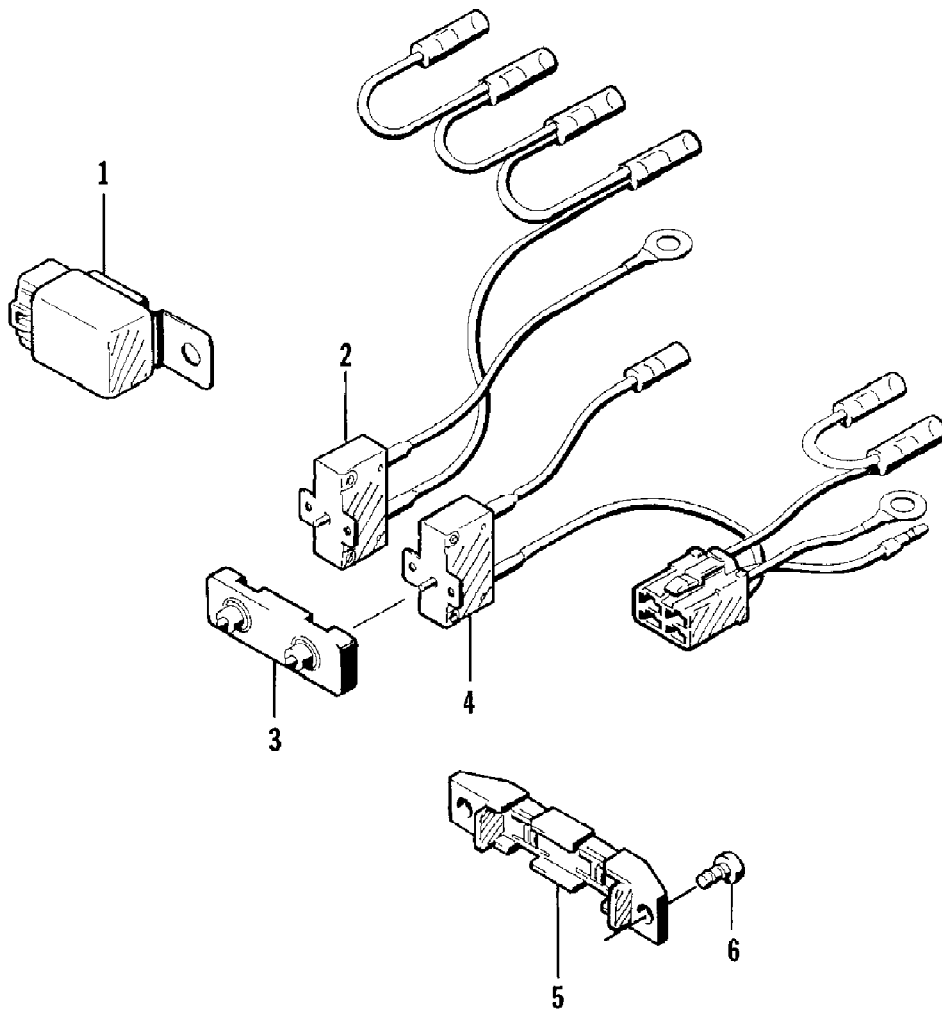

1996 MONTEGO DELUXE (96MTH-W-1996)
SEAT ASSEMBLY

Page 47 of 55

Ref #	Part Number	Qty	S/P/F	Description
	0773-565	1	/P	Complete Seat Assembly
1	0773-504	1	F	Strap, Seat - 33 in.
2	0773-625	1	F	Cover, Seat w/Silkscreen
3	0773-500	1	F	Foam, Seat
4	0773-499	1	F	Base, Seat
5	0773-623	0	F	Seal, Seat Base
6	0673-668	1		Catch, Seat
7	0624-263	0	F	Staple
8	0624-021	2	F	Nut, Lock
9	0624-036	2		Washer, Lock
10	0624-112	2	/P/F	Screw, Cap
11	0624-262	1		U-Bolt, Seat
12	0624-061	2		Nut, Jam
13	0624-125	4	/P	Washer
14	0624-090	2		Nut, Lock
15	0624-009	1		Nut, Lock
16	0624-022	2		Washer
17	0624-226	2	F	Screw, Cap
18	0623-585	3		Clip, Retainer
19	0610-242	1		Air Tube, Exhaust
20	0624-012	1		Washer, Lock
21	0623-391	1		Washer, Rubber
22	0673-026	1		Lever, Release - Seat Latch
23	0673-024	1	S	Cover, Latch - Seat
24	0673-025	1		Back, Latch - Seat
25	0673-023	1		Clip, Retaining
26	0624-159	2		Washer
27	0624-047	1		Nut, Jam
28	0624-289	2		Screw, Cap
29	1673-108	1	S	Stud, Latch - Seat
30	0624-126	1		Washer, Rubber
31	0624-182	2		Washer
32	0716-559	0	F	Trim, Seat
33	1673-096	2		Corner, Seat