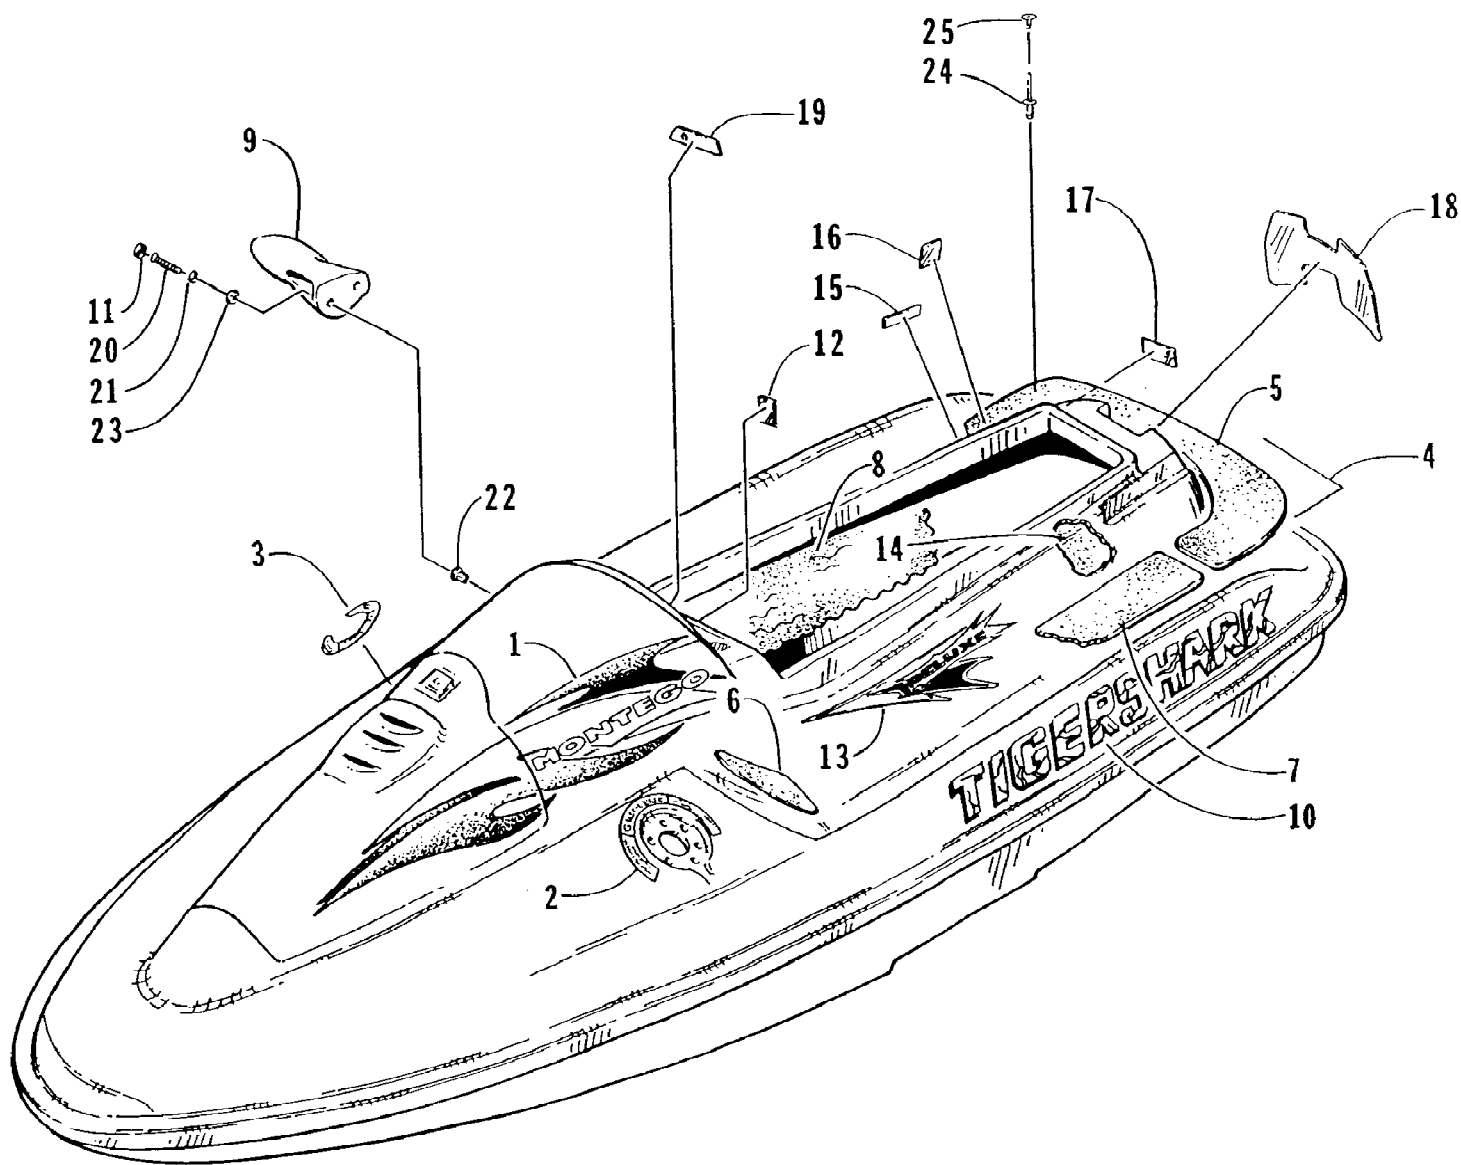

1996 MONTEGO DELUXE (96MTH-W-1996)
DECAL AND FOOTPAD ASSEMBLY

Page 15 of 55

Ref #	Part Number	Qty	S/P/F	Description
1	0614-178	1		Decal, Hood - Right
1	0614-179	1		Decal, Hood - Left
2	0614-154	1		Decal, USCG Exception
3	1611-605	1		Decal, Oil Filler
4	0773-621	1		Pad, Foot - Deck Assembly (inc. 5-7)
5	0673-961	1		Pad, Foot - Rear
6	0673-964	1		Pad, Foot - Front Right
6	0673-965	1		Pad, Foot - Front Left
7	0673-962	1		Pad, Foot - Right
7	0673-963	1		Pad, Foot - Left
8	0617-184	1		Foam, Deck - Right
9	0773-674	1		Mirror - Assembly - Right
9	0773-675	1		Mirror - Assembly - Left
10	0614-183	2		Decal, Deck - "Tigershark"
11	0124-066	4	S	Cover, Snap Cap - Black
12	1611-866	1		Decal, Warning - Gas Vapors
13	0614-180	1		Decal, Side - Right
13	0614-181	1		Decal, Side - Left
14	0617-183	1		Foam, Deck - Left
15	0614-059	1		Decal, Common Sense
16	0614-066	1		Decal, USCG Exemption
17	0614-154	1		Decal, Caution - Uprighting
18	0614-241	1		Decal, Regulation
19	0614-182	1		Decal, Console
20	0624-271	4		Screw, Cap
21	0624-247	4		Washer
22	0623-557	4		Insert, Brass
23	0124-065	4		Washer, Snap Cap
24	8060-230	34		Rivet
25	0673-952	34		Plug, Mushroom