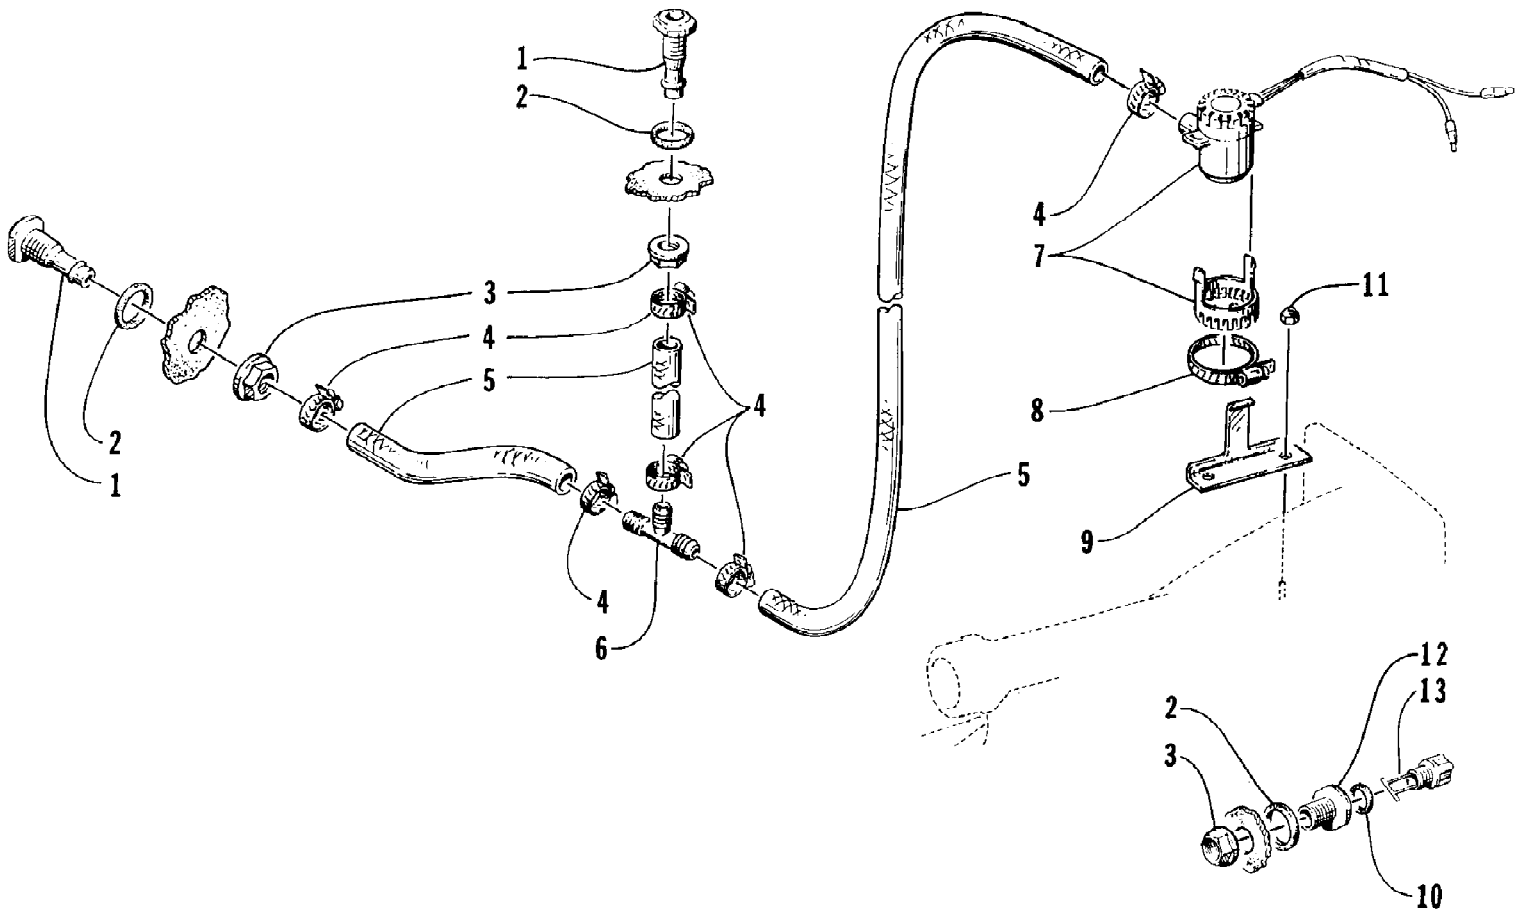

1996 MONTEGO DELUXE (96MTH-W-1996)
BILGE PUMP ASSEMBLY

1996 MONTEGO DELUXE (96MTH-W-1996)
BILGE PUMP ASSEMBLY

Page 5 of 55

Ref #	Part Number	Qty	S/P/F	Description
1	0673-377	2		Fitting, Outlet - Bilge
2	0612-456	3		Seal, Fitting
3	0673-378	3	S	Nut, Fitting
4	0624-018	6		Clamp, Hose
5	0610-202	0	/P	Hose, Bilge - 15 ft
6	0673-483	1		T-Connection
7	0673-012	1		Pump, Bilge
8	0624-037	1		Clamp
9	0673-435	1		Plate, Mounting - Bilge Pump
10	0612-456	1		Seal, Drain Plug
11	0624-021	2		Nut, Lock
12	0673-278	1		Retainer, Drain Plug
13	0673-404	1		Plug, Drain