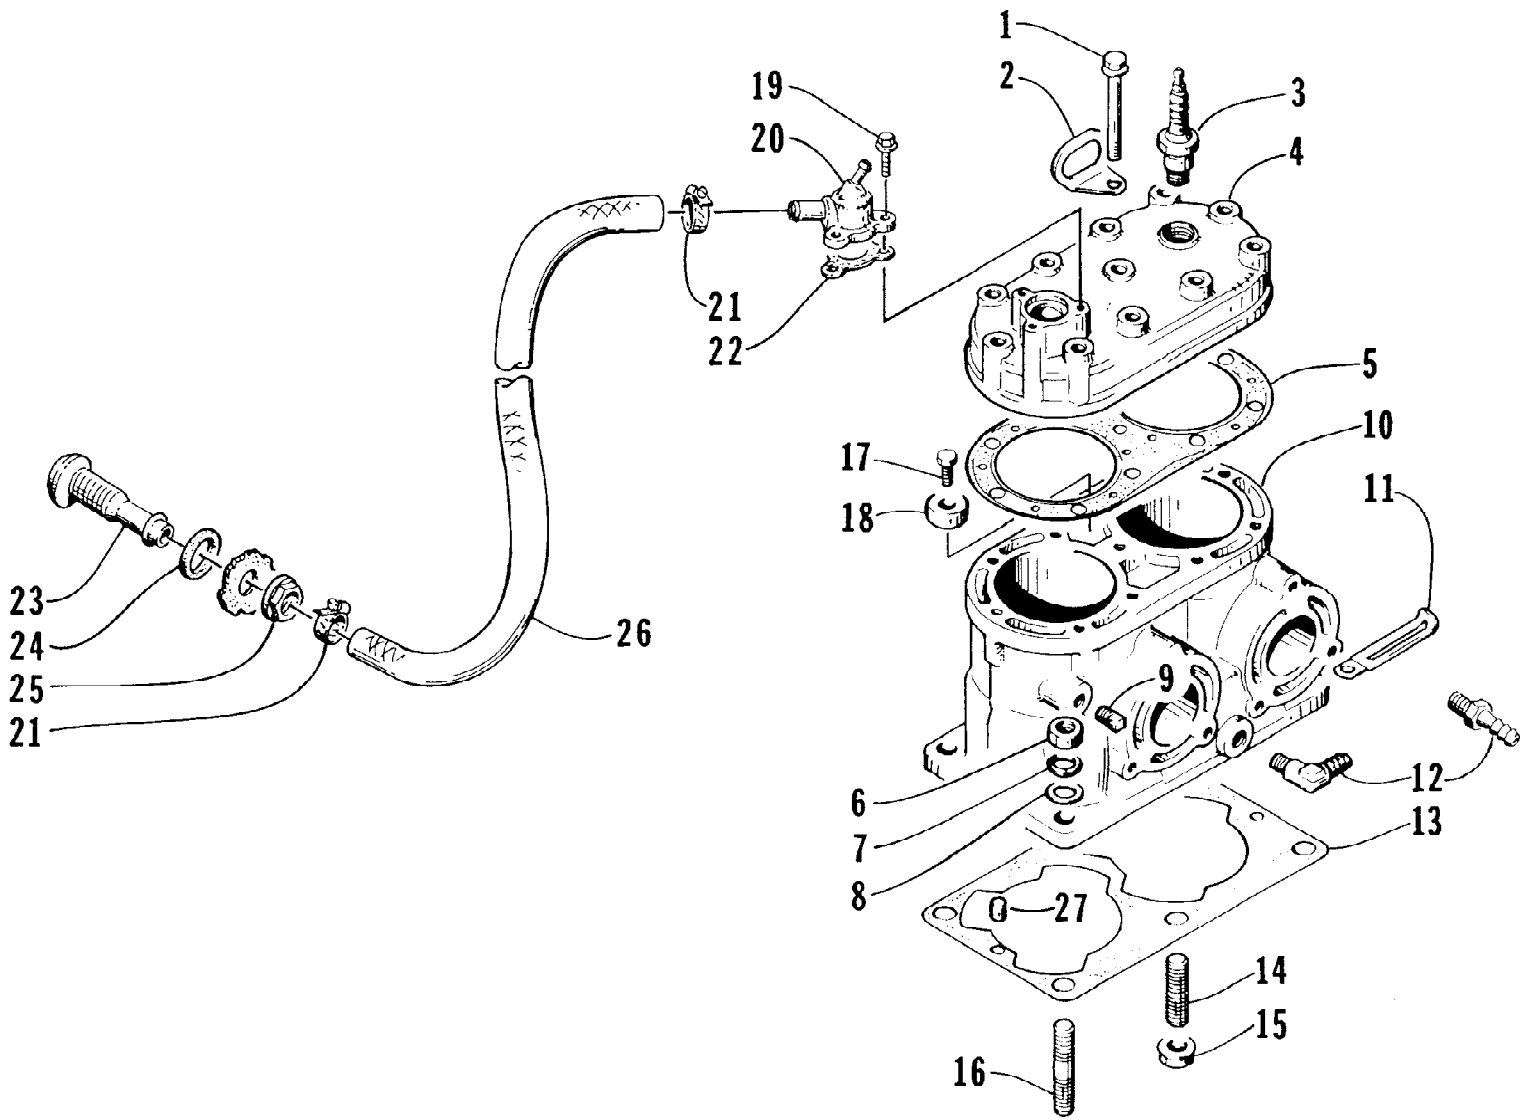

1996 MONTEGO DELUXE (96MTH-W-1996)
CRANKCASE

Page 9 of 55

Ref #	Part Number	Qty	S/P/F	Description
1	3008-382	1	F	Crankcase Assembly (inc. 2-5)
2	3008-210	4	/P	Screw, Cap
3	3008-211	2	S	Screw, Cap
4	3008-212	8	/P	Screw, Cap
5	0691-729	2		Pin
6	3008-100	1		Bladder, Magneto Case
7	3008-105	2		Bushing, Pinion Shaft
8	3008-038	1		Clamp
9	0691-033	1	S	Hose, Vacuum
10	3008-039	2		Clamp, Hose

1996 MONTEGO DELUXE (96MTH-W-1996)
CRANKSHAFT

Page 11 of 55

Ref #	Part Number	Qty	S/P/F	Description
1	3008-383	2	/P	Piston, Standard
1	3008-181	2		Piston, Optional (+ 0.010 in.)
1	3008-182	2		Piston, Optional (+ 0.020 in.)
2	3008-224	2	S	Ring Set, Standard
2	3008-183	2		Ring Set, Optional (+ 0.010 in.)
2	3008-184	2		Ring Set, Optional (+ 0.020 in.)
3	3003-338	2	S	Pin
4	3003-433	2	/P	Bearing
5	3003-439	4	/P	Snap Ring
6	3008-063	1	S	Crankshaft Assembly (inc. 7-20)
7	3008-062	2		Connecting Rod
8	3008-064	1	S	Crank, Pin
9	3008-065	1		Crankshaft, Right
10	3008-066	1		Crankshaft, Center
11	3008-067	1		Wheel
12	3008-068	1		Crankshaft, Left
13	3008-069	1		Balancer
14	3008-070	1		Race, Center
15	3003-817	1	/P	Ring, Center
16	3008-019	1		Washer
17	3008-027	1		Bearing
18	3008-298	3	/P/F	Bearing
19	3008-029	2		Bearing
20	3004-372	3	S	Screw, Machine
21	3008-072	1		Spacer, Crankshaft
22	3008-031	1		Seal, Oil - Right
23	3008-032	1		Seal, Oil - Left
24	3008-033	1		Seal, Oil - Center
25	3003-216	1		C-Ring