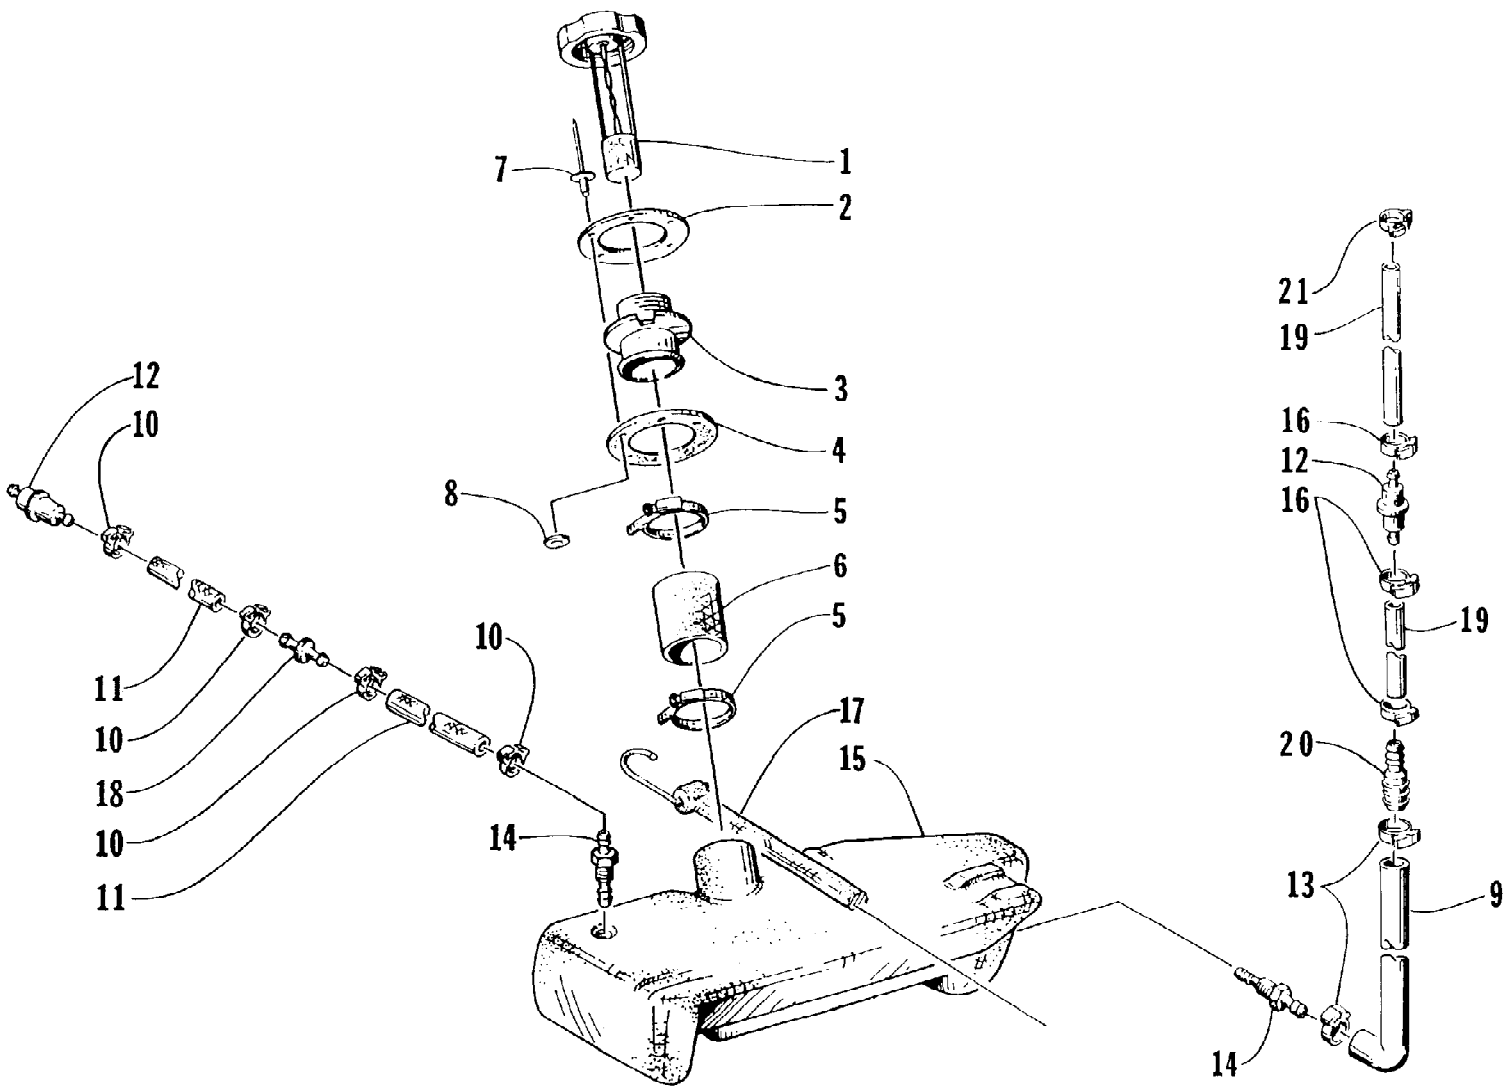

1996 MONTEGO DELUXE (96MTH-W-1996)
OIL TANK ASSEMBLY

Page 45 of 55

Ref #	Part Number	Qty	S/P/F	Description
1	0670-541	1		Cap, Oil Gauge
2	0670-304	1		Ring, Mounting Filler Neck
3	0670-270	1		Neck, Filler
4	0670-271	1		Seal, Filler Neck
5	0624-037	3		Clamp, Hose
6	0710-171	1		Hose, Filler
7	0623-602	6	S	Rivet
8	0623-603	6		Washer
9	0610-263	0		Hose, Oil
10	0624-120	5		Clamp, Hose
11	0610-107	0		Hose
12	0510-335	2	/P	Filter, Fuel
13	0623-646	2		Clamp, Hose
14	0670-564	2		Outlet, Tank
15	0670-446	1		Tank, Oil
16	0623-063	3		Clamp
17	0773-383	2		Strap Assembly
18	0610-059	1		Valve, Check
19	0710-022	0	S	Hose, Oil Line
20	0673-985	1		Union, Coupler
21	0623-502	1		Clamp, Hose