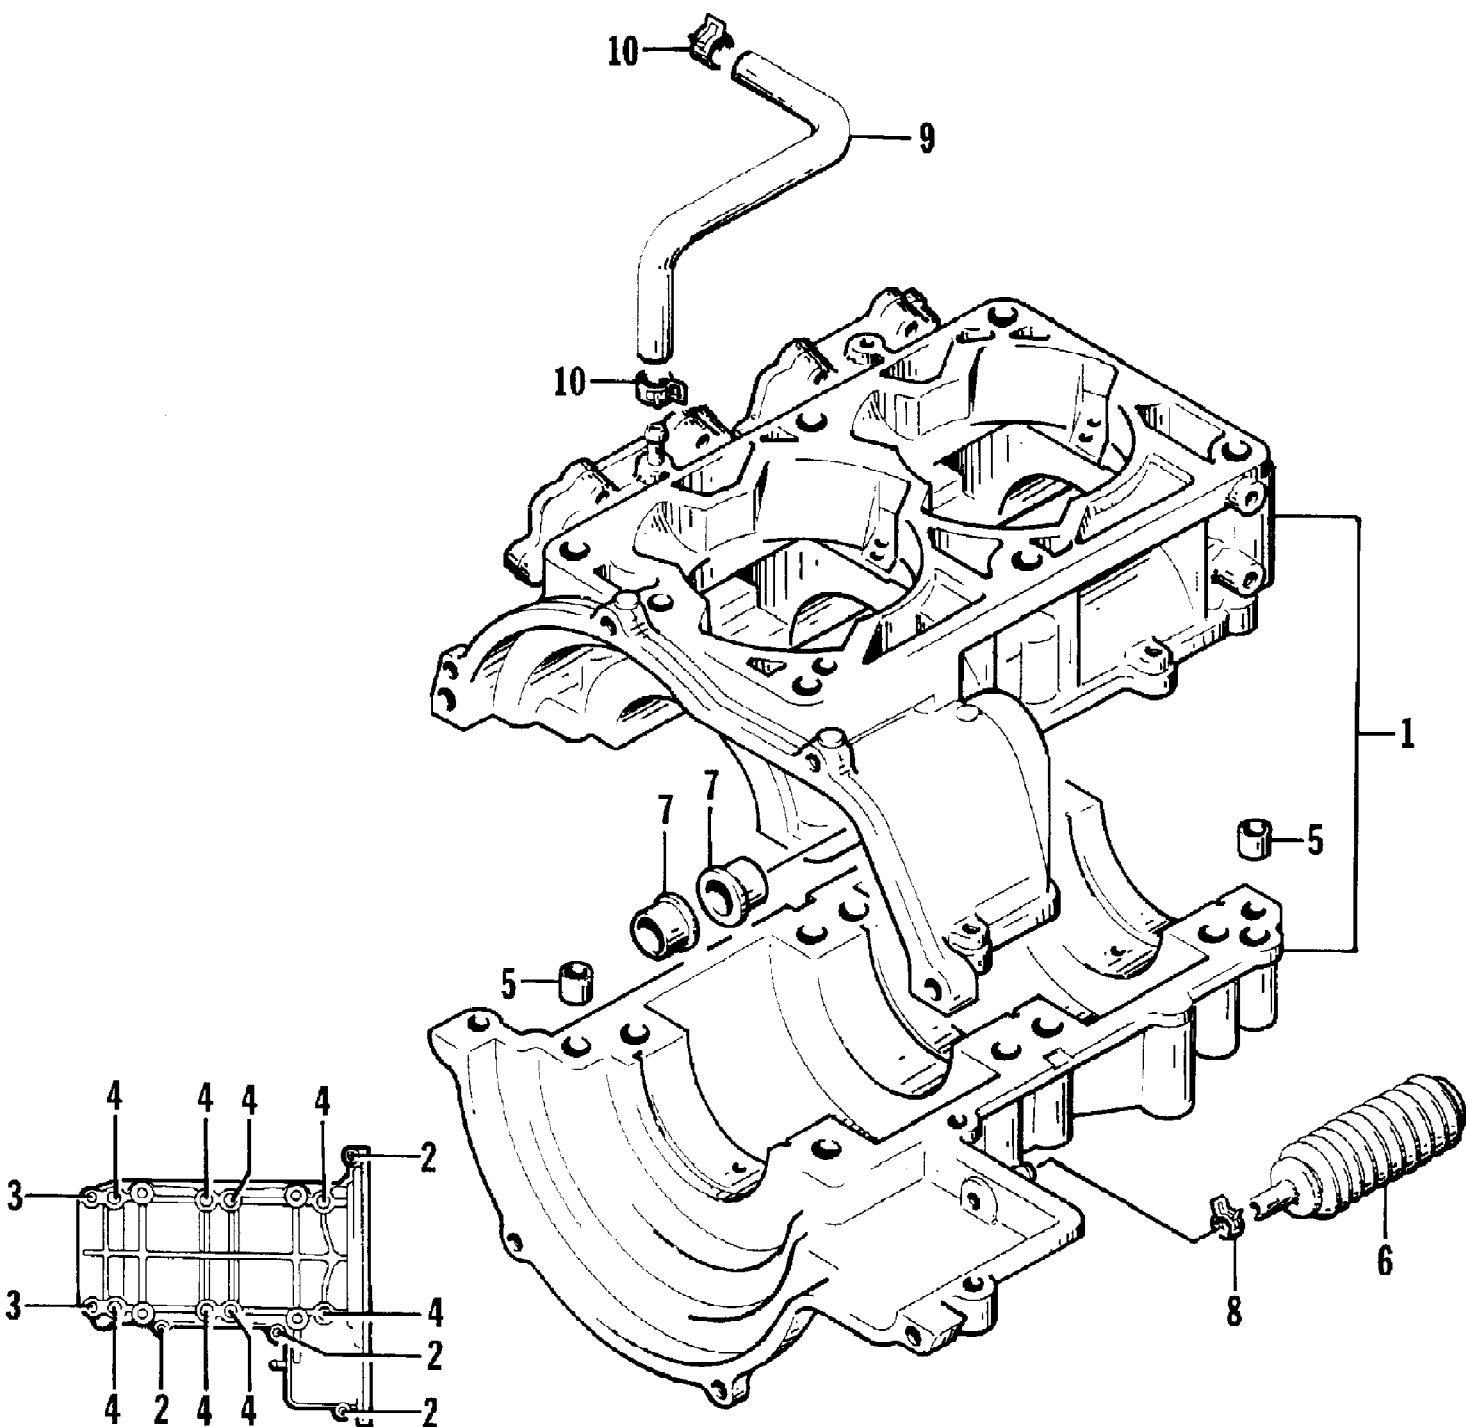

1996 MONTEGO DELUXE (96MTH-W-1996)
CRANKCASE

Page 9 of 55

Ref #	Part Number	Qty	S/P/F	Description
1	3008-382	1	F	Crankcase Assembly (inc. 2-5)
2	3008-210	4	/P	Screw, Cap
3	3008-211	2	S	Screw, Cap
4	3008-212	8	/P	Screw, Cap
5	0691-729	2		Pin
6	3008-100	1		Bladder, Magneto Case
7	3008-105	2		Bushing, Pinion Shaft
8	3008-038	1		Clamp
9	0691-033	1	S	Hose, Vacuum
10	3008-039	2		Clamp, Hose