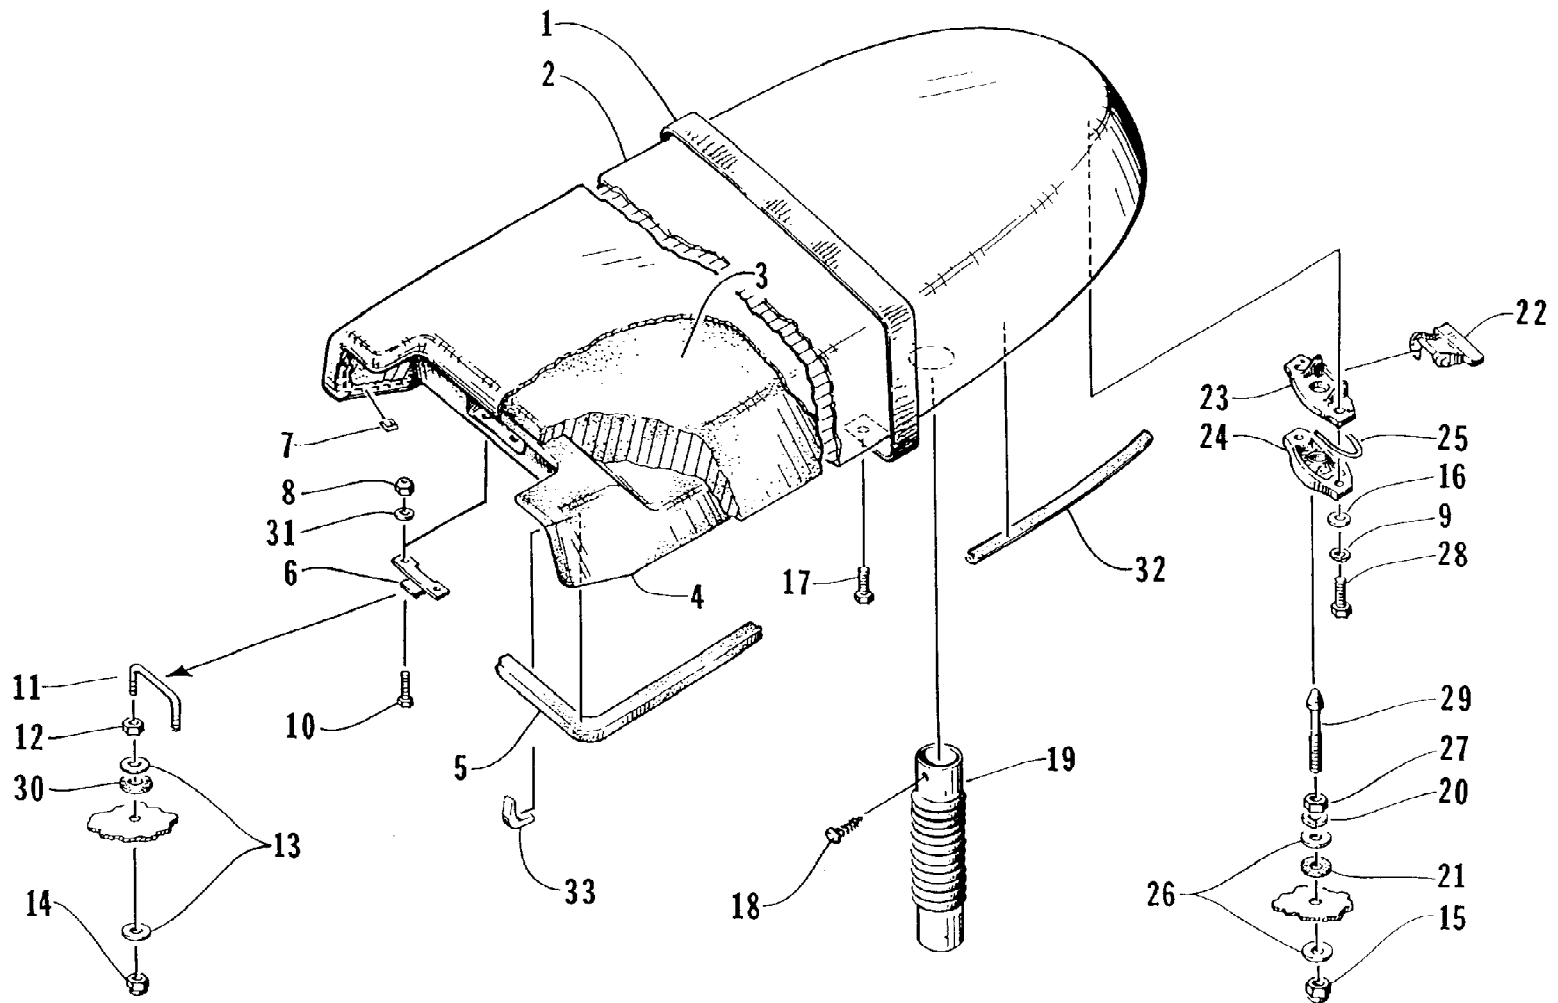

1996 MONTEGO DELUXE (96MTH-W-1996)
SEAT ASSEMBLY

Page 47 of 55

Ref #	Part Number	Qty	S/P/F	Description
	0773-565	1	/P	Complete Seat Assembly
1	0773-504	1	F	Strap, Seat - 33 in.
2	0773-625	1	F	Cover, Seat w/Silkscreen
3	0773-500	1	F	Foam, Seat
4	0773-499	1	F	Base, Seat
5	0773-623	0	F	Seal, Seat Base
6	0673-668	1		Catch, Seat
7	0624-263	0	F	Staple
8	0624-021	2	F	Nut, Lock
9	0624-036	2		Washer, Lock
10	0624-112	2	/P/F	Screw, Cap
11	0624-262	1		U-Bolt, Seat
12	0624-061	2		Nut, Jam
13	0624-125	4	/P	Washer
14	0624-090	2		Nut, Lock
15	0624-009	1		Nut, Lock
16	0624-022	2		Washer
17	0624-226	2	F	Screw, Cap
18	0623-585	3		Clip, Retainer
19	0610-242	1		Air Tube, Exhaust
20	0624-012	1		Washer, Lock
21	0623-391	1		Washer, Rubber
22	0673-026	1		Lever, Release - Seat Latch
23	0673-024	1	S	Cover, Latch - Seat
24	0673-025	1		Back, Latch - Seat
25	0673-023	1		Clip, Retaining
26	0624-159	2		Washer
27	0624-047	1		Nut, Jam
28	0624-289	2		Screw, Cap
29	1673-108	1	S	Stud, Latch - Seat
30	0624-126	1		Washer, Rubber
31	0624-182	2		Washer
32	0716-559	0	F	Trim, Seat
33	1673-096	2		Corner, Seat