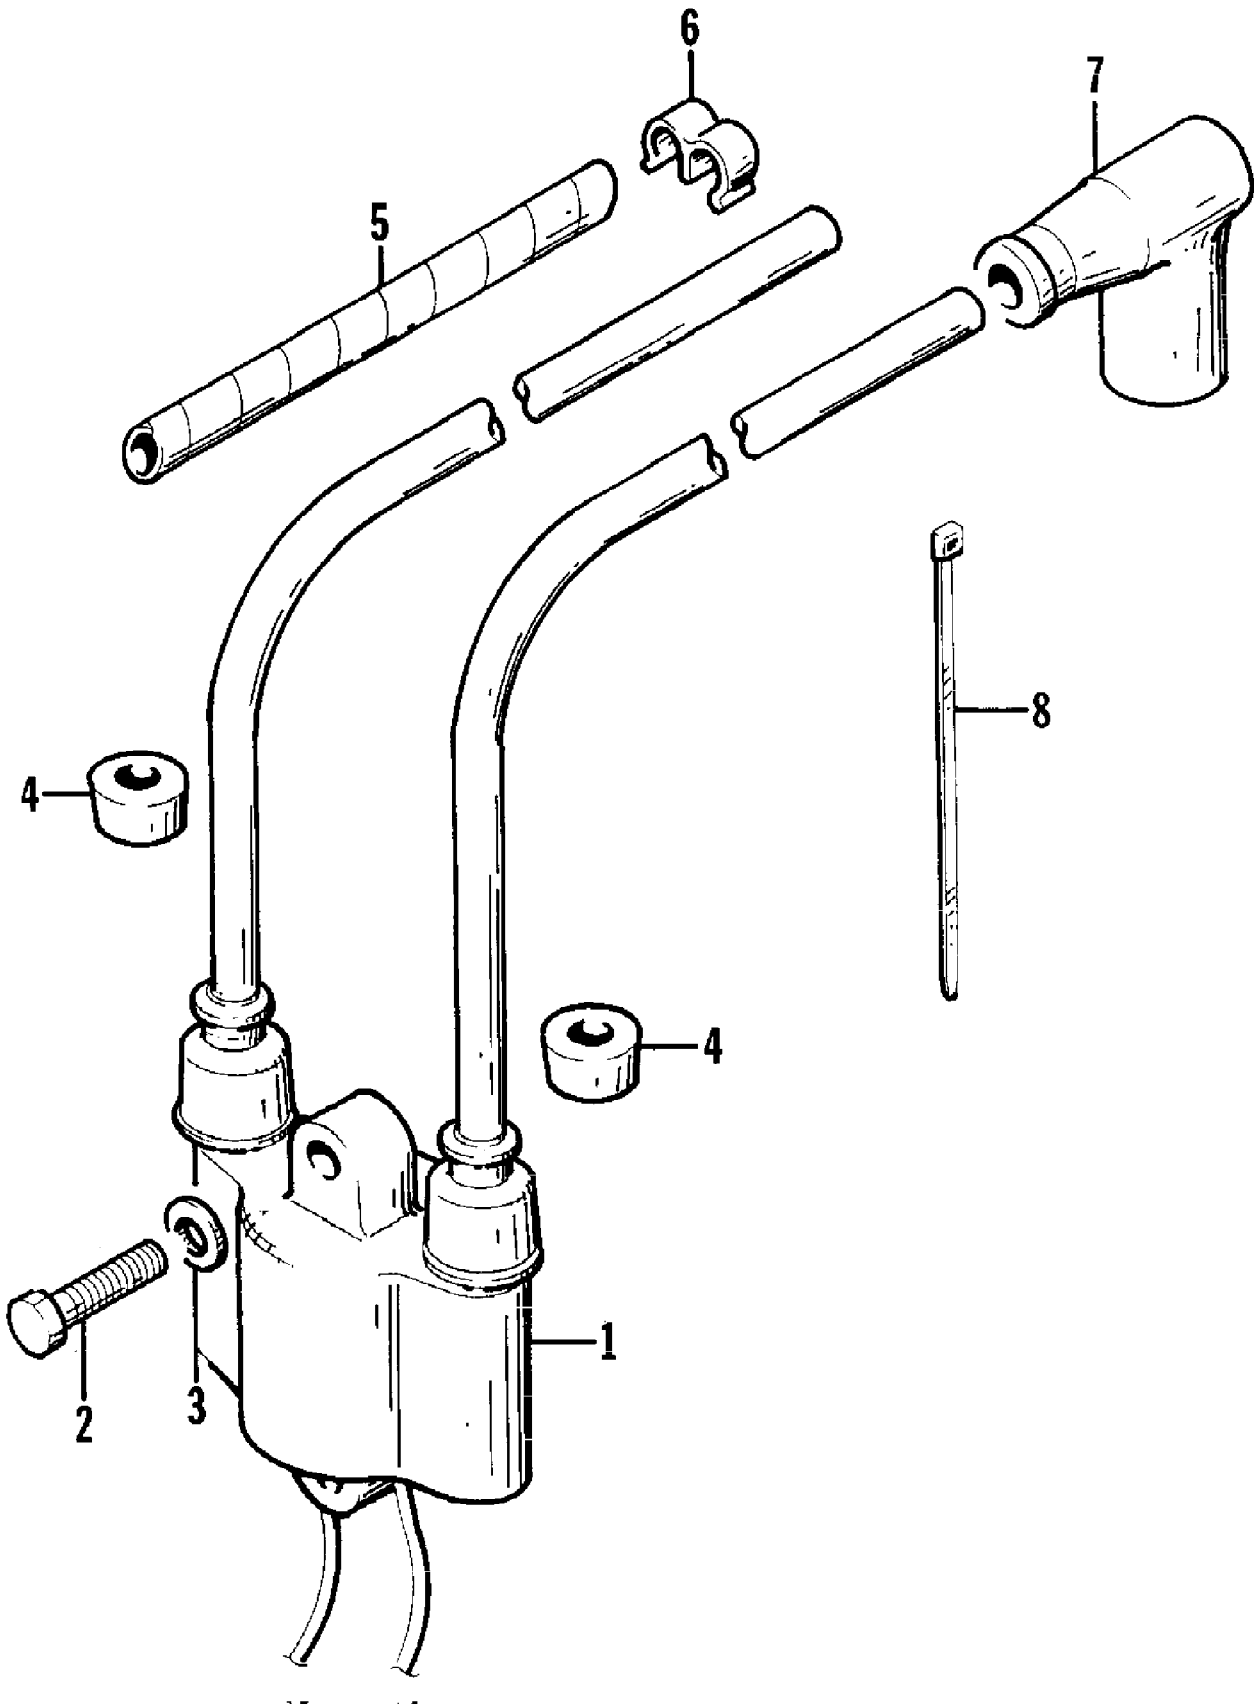

1996 MONTEGO DELUXE (96MTH-W-1996)
IGNITION COIL

1996 MONTEGO DELUXE (96MTH-W-1996)
IGNITION COIL

Page 31 of 55

Ref #	Part Number	Qty	S/P/F	Description
1	3008-343	1	S	Coil Assembly, Ignition
2	3008-220	2		Screw, Cap
3	3003-023	2	/P/F	Washer
4	3008-334	2	/P	Grommet
5	3008-129	2	/P	Protector, Lead Wire
6	3008-045	1		Clip
7	3003-737	2	S	Cap Assembly, Spark Plug
8	3003-787	2		Tie, Cable