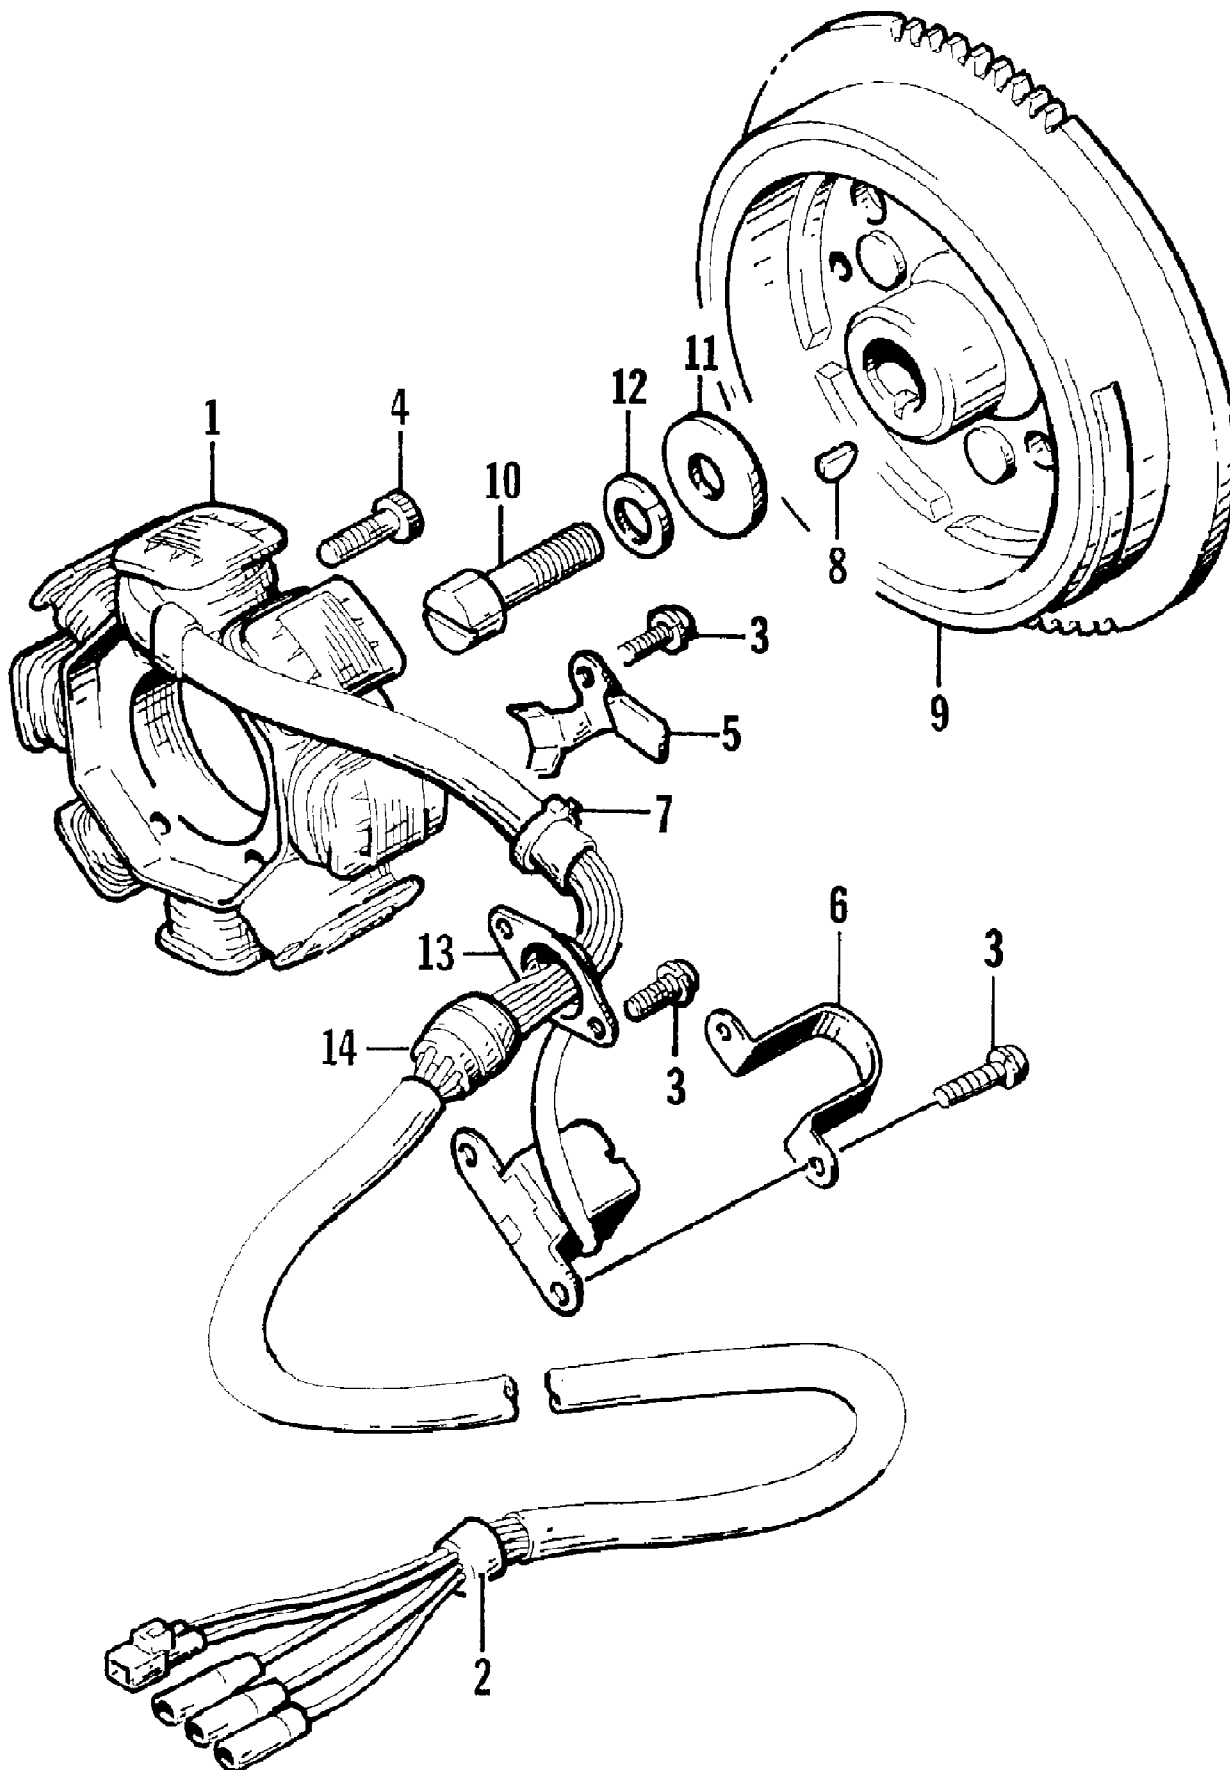

1996 MONTEGO DELUXE (96MTH-W-1996)
MAGNETO

Page 39 of 55

Ref #	Part Number	Qty	S/P/F	Description
1	3008-329	1	S	Stator
2	3008-362	1	/P/F	Grommet
3	3004-706	5	S/P	Screw, Cap
4	3004-484	3	S	Screw, Cap
5	3008-109	1		Holder
6	3008-331	1	/P	Clamp
7	3003-787	1		Clamp
8	3004-540	1	/P	Key
9	3008-108	1	S	Flywheel
10	3008-388	1	S	Screw, Cap
11	3008-017	1		Washer
12	3004-362	1	S/P	Washer, Lock
13	3008-110	1		Holder, Grommet
14	3008-118	1		Grommet