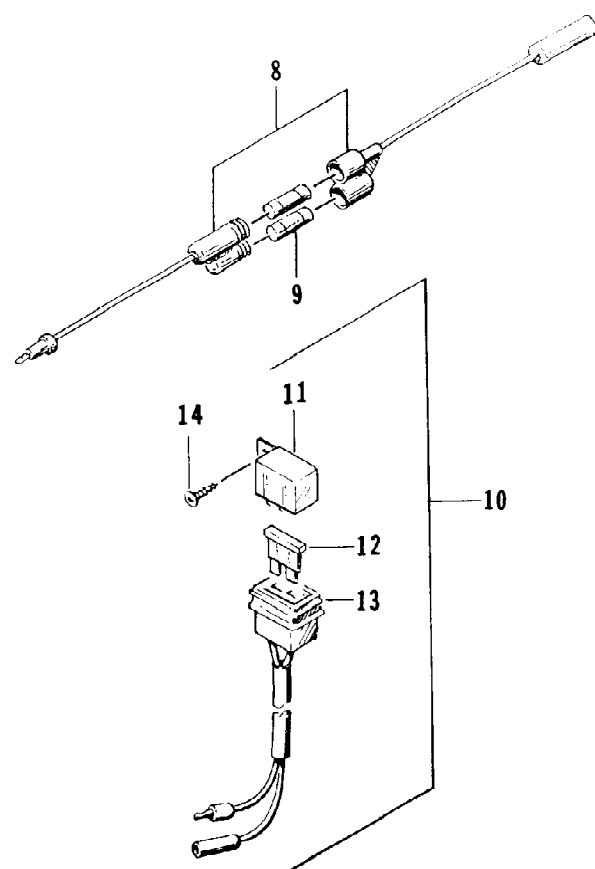

1996 MONTEGO DELUXE (96MTH-W-1996)
WIRING HARNESS

1996 MONTEGO DELUXE (96MTH-W-1996)
WIRING HARNESS

Page 55 of 55

Ref #	Part Number	Qty	S/P/F	Description
1	3008-044	1		Clamp
2	3008-332	2		Clamp
2	3008-357	2	F	Clamp
3	3008-346	1		Cable
4	3008-345	1	/P	Cable
5	3008-334	1	/P	Grommet
6	3008-154	1		Cable, Ground
7	3008-347	1		Harness, Wiring
7	3008-292	1	F	Harness, Wiring
8	0630-082	1		Fuse Holder, Waterproof
9	0630-084	1		Fuse, 3 AMP
13	0	1	F	Body, Fuse Holder
14	0624-068	1		Clip, Retainer
15	3008-362	1	/P/F	Grommet