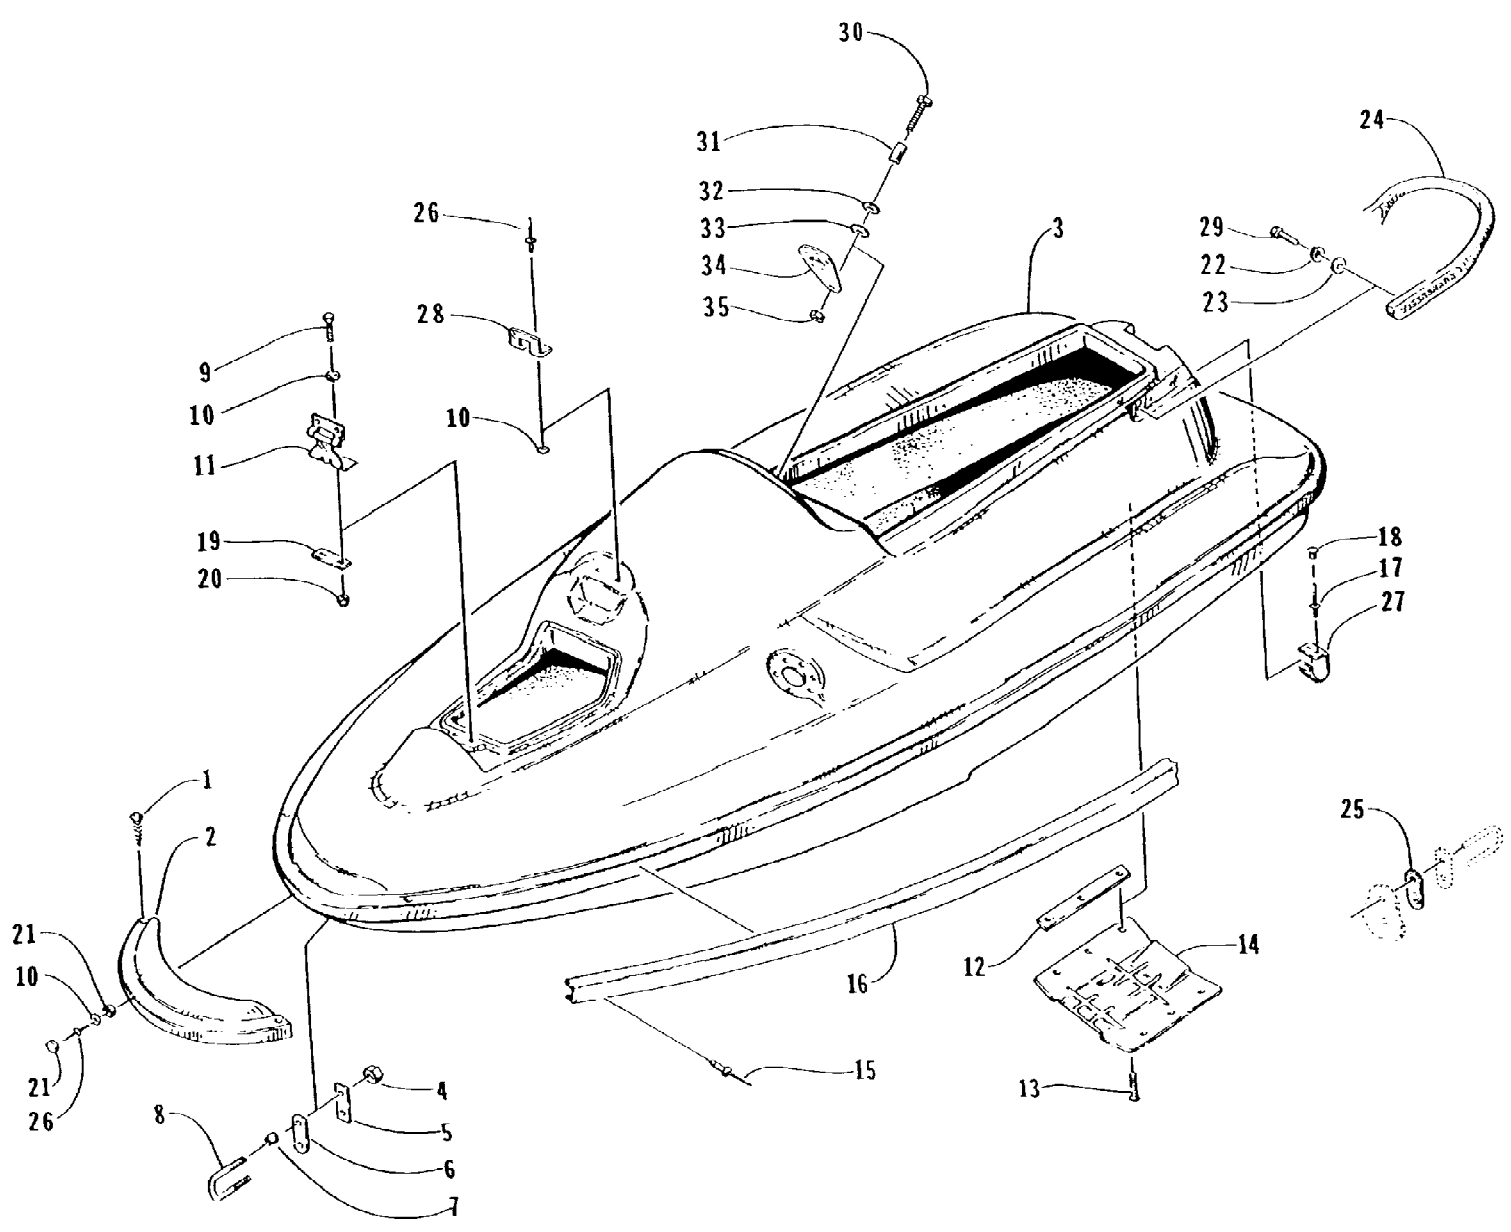

1996 MONTEGO DELUXE (96MTH-W-1996)
HULL AND RELATED PARTS ASSEMBLY

Page 29 of 55

Ref #	Part Number	Qty	S/P/F	Description
1	0623-585	2		Clip, Retaining
2	0673-935	1	/P	Nose, Cone
3	0773-567	1		Hull/Deck - Assembly
4	0624-258	4		Nut, Hex
5	0673-657	2		Plate, Backing - Eyehook
6	0673-656	6		Plate, Backup - Eyehook
7	0624-259	4		Nut, Cone
8	0624-260	2		U-Bolt
9	0624-112	2	/P	Screw, Cap
10	0624-022	2		Washer
11	0673-871	1		Hinge, Hatch Assembly
12	0673-006	2		Plate, Nut
13	0624-184	4		Screw, Machine
14	0673-676	1		Plate, Ride
15	0624-030	8		Rivet
16	0673-994	1	S	Trim - Right
16	0673-954	1		Trim - Left
17	0623-619	2		Rivet
18	0673-952	2		Plug, Mushroom
19	0673-870	1		Plate, Hinge
20	0624-021	2		Nut, Lock
21	0124-054	2	/P	Snap Cap w/Washer
22	0624-115	2		Washer, Lock
23	0624-228	4		Washer
24	0773-384	1		Handle, Grab
25	1673-083	1		Gasket, Bow Eye - Stern
26	0624-068	44		Rivet
27	0673-975	1	/P	Cover, Rub Rail
28	0673-866	1	/P	Strike, Latch
29	0624-289	4		Screw, Cap
30	0624-223	1		Screw, Cap
31	0673-485	1		Stop, Steering
32	0624-008	1		Washer
33	0623-391	1		Washer, Rubber
34	0673-417	1		Plate, Backing
35	0624-009	1		Nut, Lock