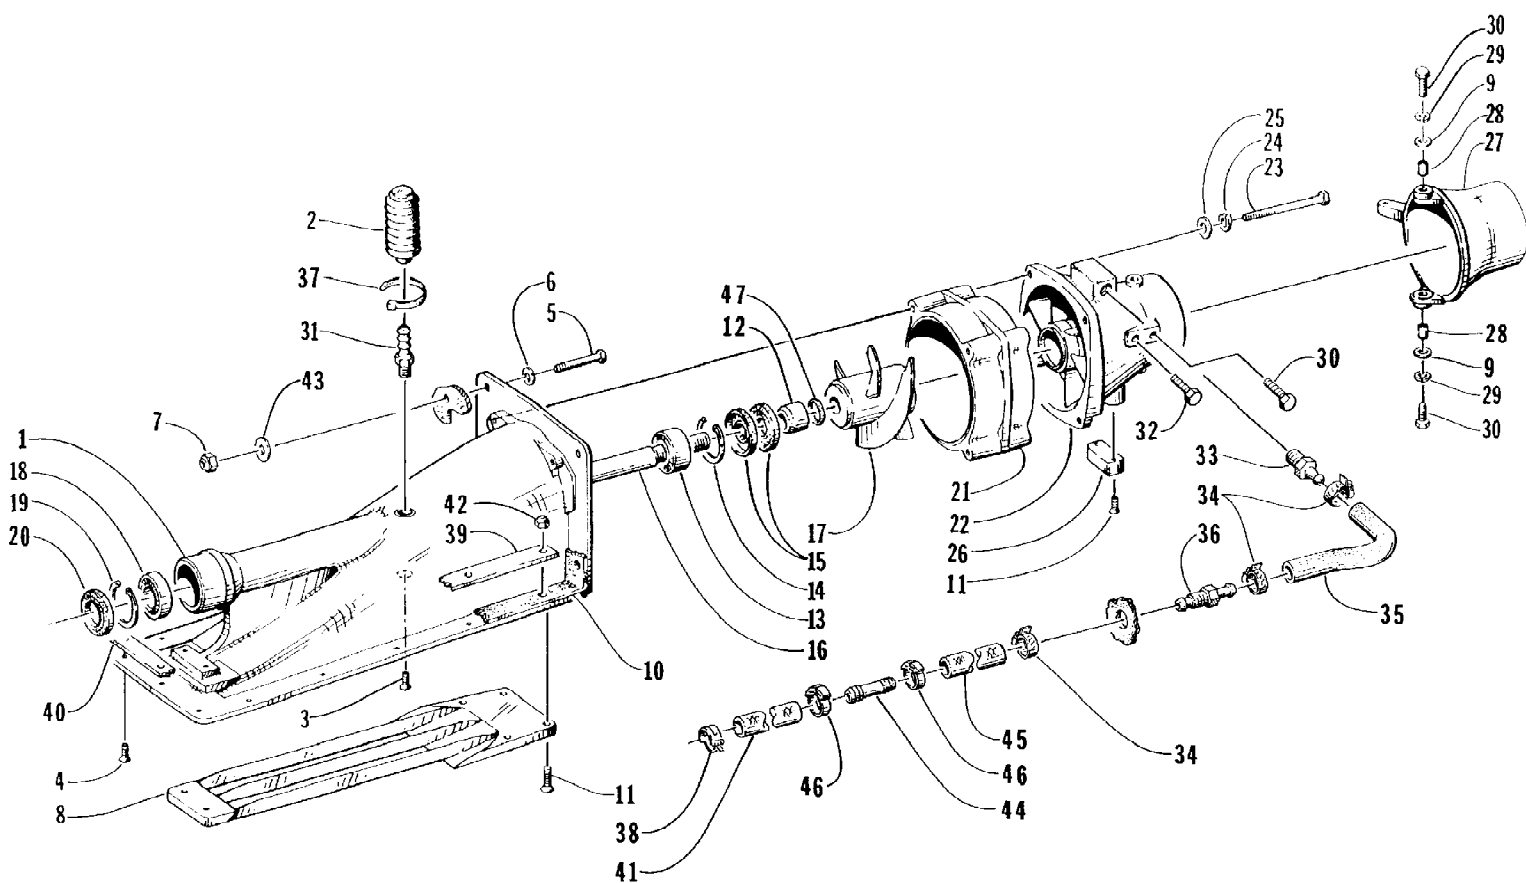

1996 MONTEGO DELUXE (96MTH-W-1996)
IMPELLER DRIVE ASS'Y

1996 MONTEGO DELUXE (96MTH-W-1996)
IMPELLER DRIVE ASS'Y

Page 33 of 55

Ref #	Part Number	Qty	S/P/F	Description
1	0673-661	1		Inlet, Pump
2	3008-100	1		Bladder, Case
3	0624-091	1		Screw, Machine
4	0624-186	13		Screw, Machine
5	0624-007	4		Screw, Cap
6	0624-265	4		Washer
7	0624-009	4		Nut, Lock
8	0675-120	1		Grate, Inlet
9	0624-022	2		Washer
10	0612-532	1		Seal, Pump Inlet
11	0624-183	8		Screw, Machine
12	0673-256	1		Spacer, Impeller
13	0673-505	1	S	Bearing
14	0624-044	1		Ring, Snap
15	0673-033	2		Seal, Rear
16	0673-363	1	/P	Driveshaft
17	0673-263	1	S	Impeller
18	0673-030	1		Bearing
19	0624-043	1		Ring, Snap
20	0673-031	1		Seal
21	0673-662	1	/P	Ring, Wear
22	0673-760	1		Venturi, Stator
23	0624-045	4		Screw, Cap
24	0624-027	4		Washer, Lock
25	0624-028	4		Washer
26	0624-084	1		Anode, Zinc
27	0673-038	1		Nozzle, Steering
28	0673-083	2		Bushing, Steering Nozzle
29	0624-036	2		Washer, Lock
30	0624-112	4	/P	Screw, Cap
31	0610-172	1		Fitting
32	0624-229	2		Screw, Cap
33	0670-118	1		Fitting, Outlet
34	0624-016	3		Clamp
35	0610-209	1		Hose, Formed
36	0673-700	1	F	Fitting, Pump
37	0123-811	1		Tie, Cable
38	3008-455	1		Clamp
39	0673-008	2		Plate, Nut
40	0673-009	1		Plate, Nut
41	0610-206	1	/P/F	Hose, Water
42	0624-021	13		Nut, Lock
43	0624-159	4		Washer
44	0673-464	1		Coupler
44	0673-564	1	F	Coupler
45	0610-106	0	/P	Hose
46	0624-016	2		Clamp
47	0673-493	1		O-Ring, Impeller