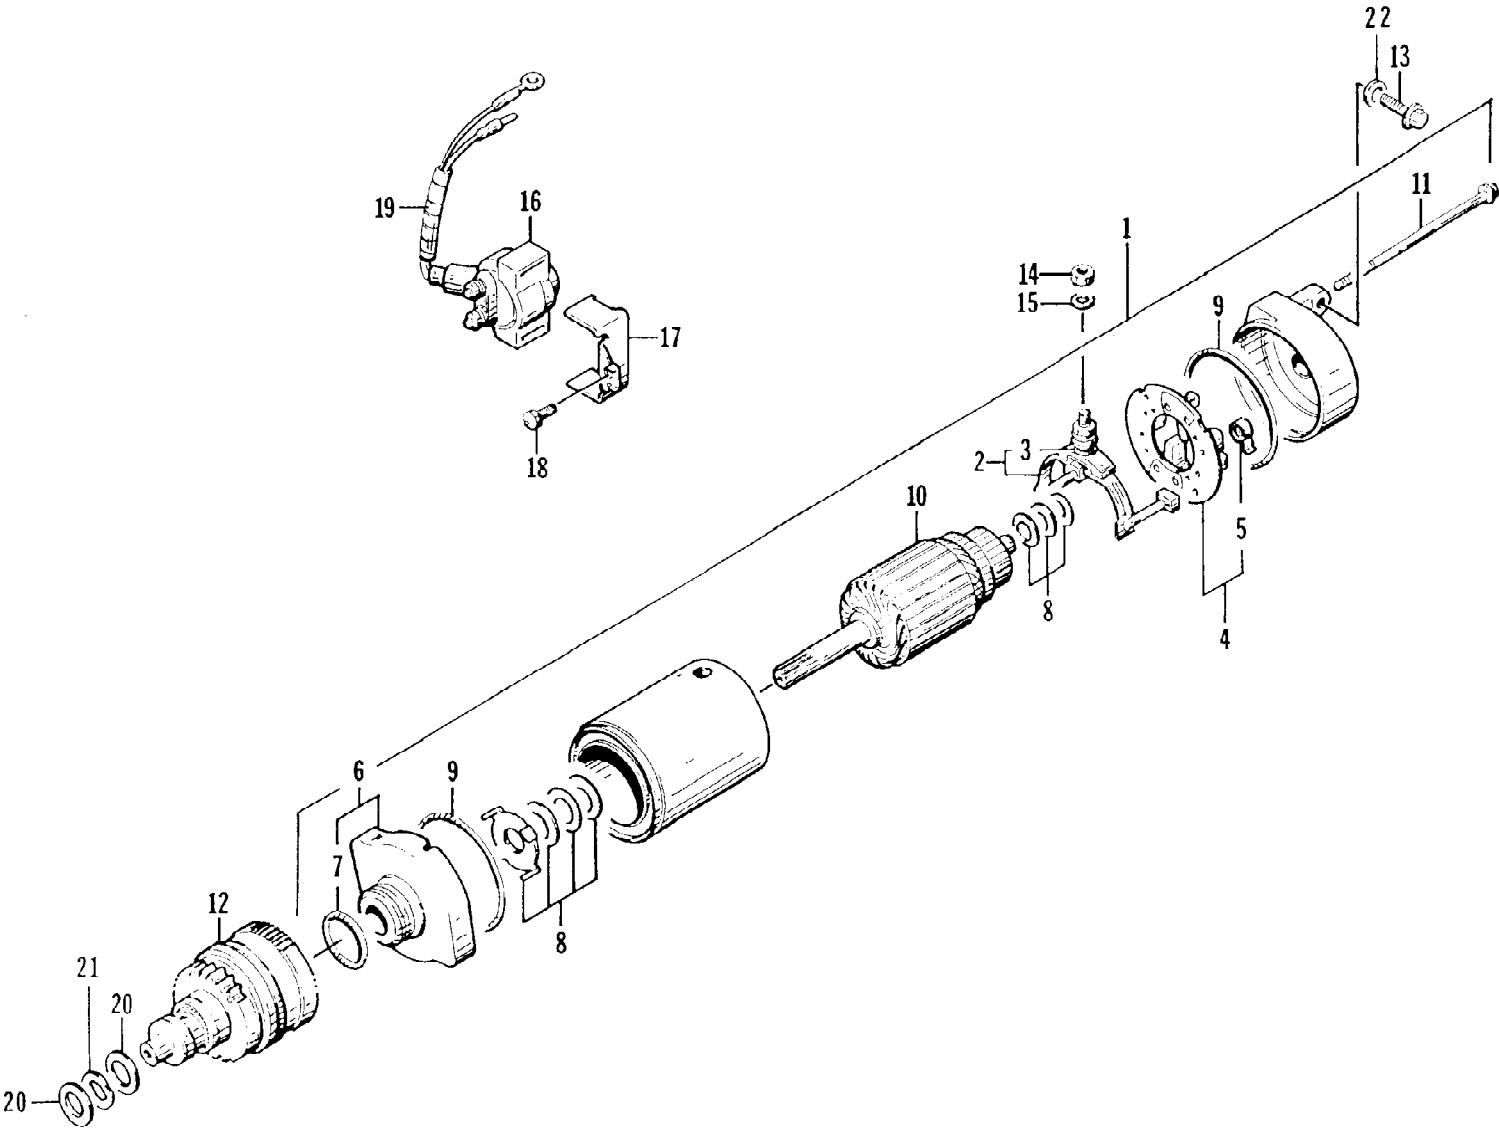

1996 MONTEGO DELUXE (96MTH-W-1996)
STARTER MOTOR

1996 MONTEGO DELUXE (96MTH-W-1996)
STARTER MOTOR

Page 51 of 55

Ref #	Part Number	Qty	S/P/F	Description
1	3008-327	1	S	Starter Motor Assembly (inc. 2-11)
2	3008-094	1	/P	Terminal Set, Brush (inc. 3)
3	3008-164	1		O-Ring
4	3008-095	1	/P	Holder Set, Brush (inc. 5)
5	3008-096	4		Spring, Brush
6	3008-328	1	/P	Front Bracket Assembly (inc. 7)
7	3008-098	1	S	O-Ring
8	3008-099	2		Washer Set
9	3008-101	2	S	O-Ring
10	3008-103	1		Armature
11	3008-102	2		Screw, Cap
12	3008-104	1	S	Pinion Assembly
13	3008-400	2	F	Screw, Cap
14	3008-014	1		Nut
15	3008-020	1		Washer
16	3008-165	1	/P	Relay
17	3008-140	1		Bracket
18	3008-313	2		Screw, Cap
19	3008-135	1	S	Tube
20	3008-193	1	S/F	Washer
21	3008-221	1	F	Washer
22	3008-401	2	S/F	Washer