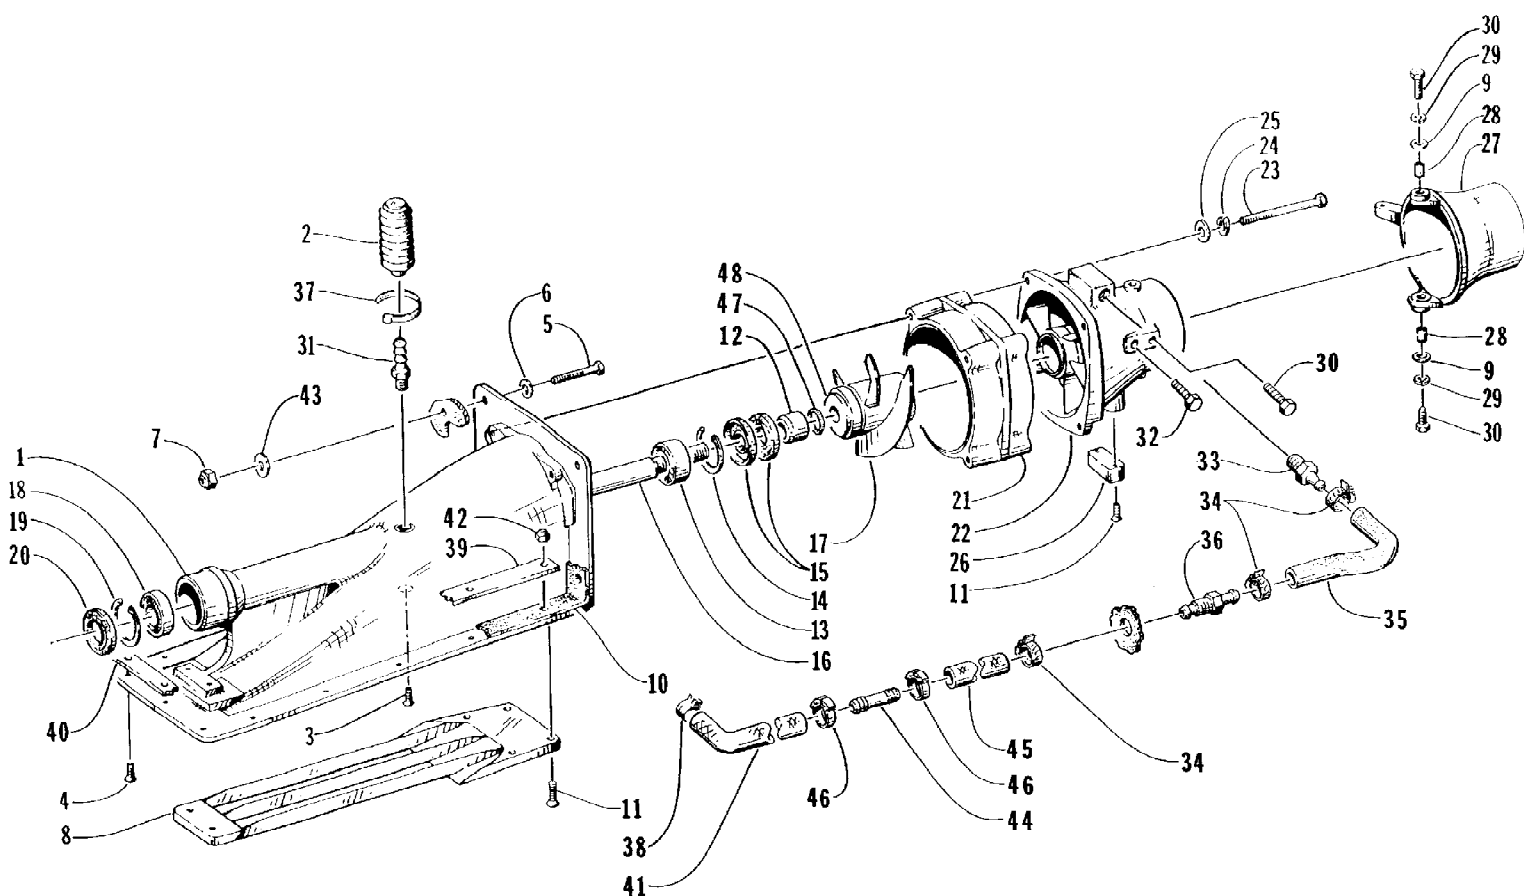

1996 MONTEGO DELUXE (96MTH-W-1996)
IMPELLER DRIVE ASSEMBLY

1996 MONTEGO DELUXE (96MTH-W-1996)
IMPELLER DRIVE ASSEMBLY

Page 35 of 55

Ref #	Part Number	Qty	S/P/F	Description
1	0673-661	1		Inlet, Pump
2	3008-100	1		Bladder, Case
3	0624-091	1		Screw, Machine
4	0624-186	13		Screw, Machine
5	0624-007	4		Screw, Cap
6	0624-265	4		Washer
7	0624-009	4		Nut, Lock
8	0675-120	1		Grate, Inlet
9	0624-106	2		Washer
10	0612-532	1		Seal, Pump Inlet
11	0624-183	8		Screw, Machine
12	0673-256	1		Spacer, Impeller - Driveshaft
13	0673-505	1	S	Bearing - Rear
14	0624-044	1		Ring, Snap
15	0673-033	2		Seal, Rear
16	0673-363	1	/P	Driveshaft
17	0773-103	1	/P	Impeller
18	0673-030	1		Bearing
19	0624-043	1		Ring, Snap
20	0673-031	1		Seal
21	0673-664	1		Ring, Wear
22	0673-760	1		Venturi, Stator
23	0624-045	4		Screw, Cap
24	0624-027	4		Washer, Lock
25	0624-028	4		Washer
26	0624-0841	1		Anode, Zinc
27	0673-038	1		Nozzle, Steering
28	0673-083	2		Bushing, Steering Nozzle
29	0624-036	2		Washer, Lock
30	0624-214	4		Screw, Cap
31	0610-172	1		Fitting
32	0624-229	2		Screw, Cap
33	0670-118	1		Fitting, Outlet
34	0624-016	3		Clamp
35	0610-209	1		Hose, Formed
36	0673-700	1		Fitting, Hull
37	0123-811	1		Tie, Cable
38	3008-455	1		Clamp
39	0673-008	2		Plate, Nut
40	0637-009	1	/P	Plate, Nut
41	0610-206	1	/P	Hose, Water
42	0624-021	13		Nut, Lock
43	0624-159	4		Washer
44	0673-564	1		Coupler
45	0610-106	0	/P	Hose
46	0624-016	2		Clamp
47	0673-493	1		O-Ring, Impeller
48	0673-364	1		Spacer, Impeller - Driveshaft