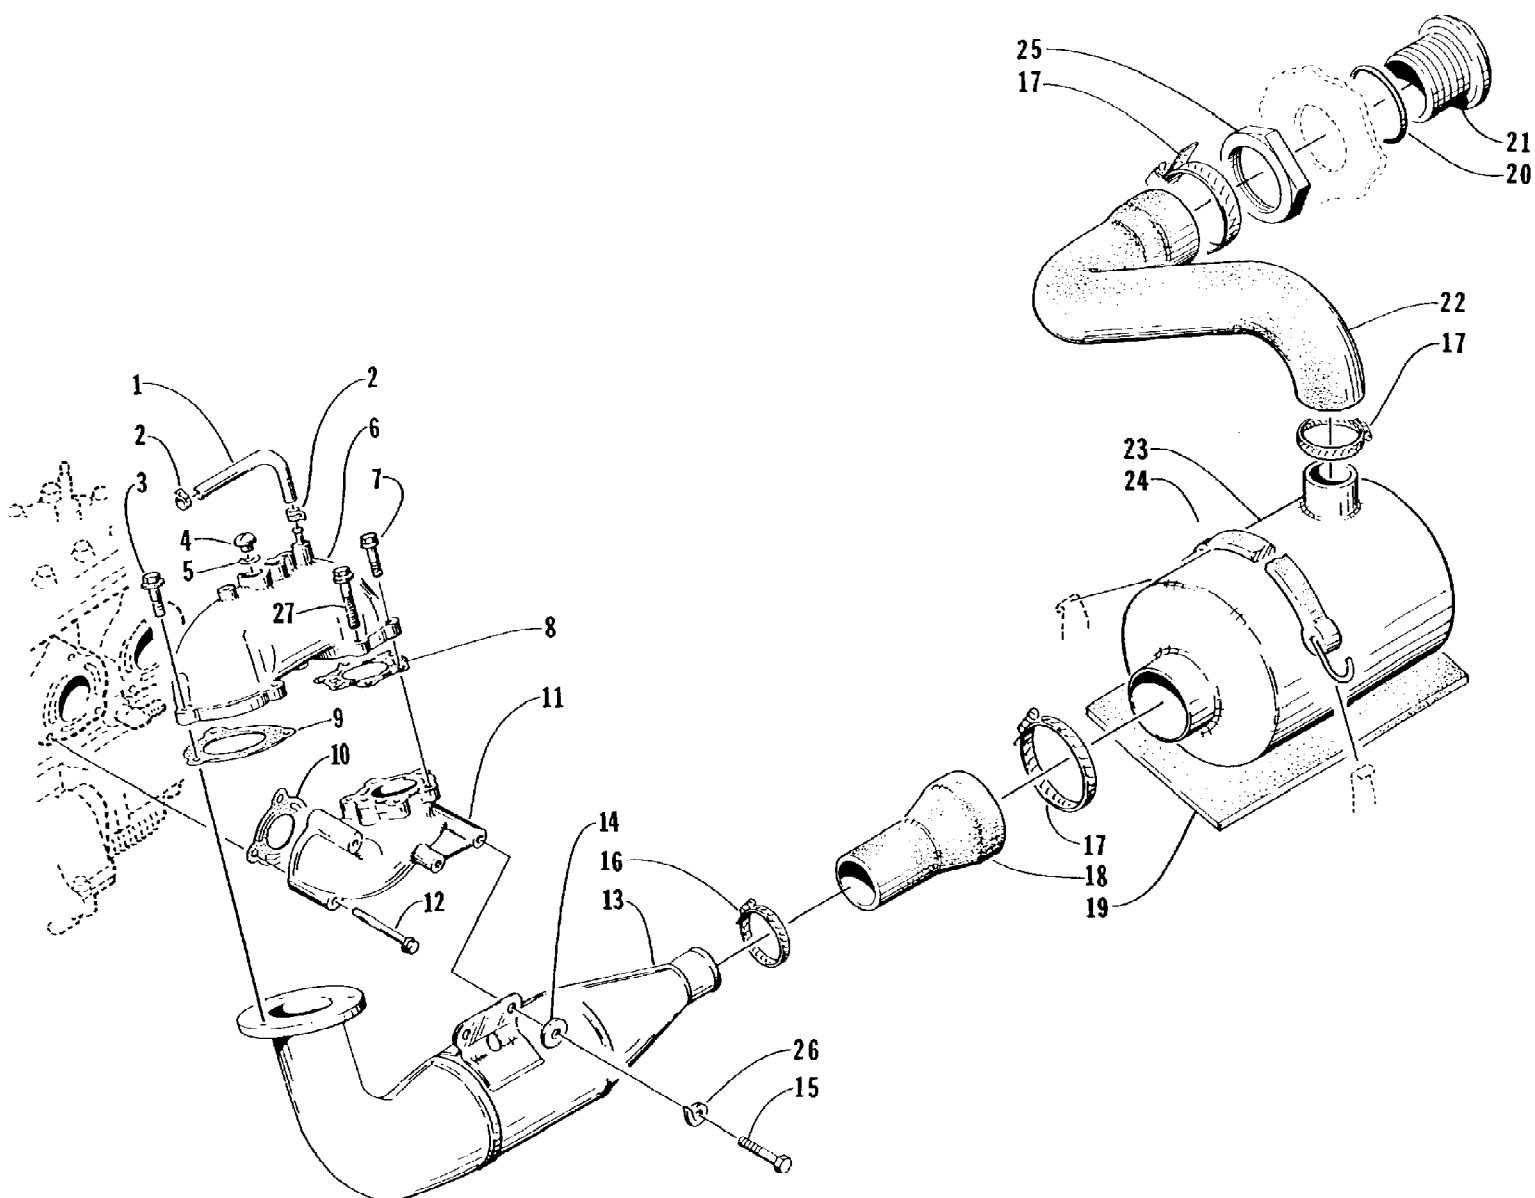

1996 MONTEGO DELUXE (96MTH-W-1996)
EXHAUST ASSEMBLY

1996 MONTEGO DELUXE (96MTH-W-1996)
EXHAUST ASSEMBLY

Page 21 of 55

Ref #	Part Number	Qty	S/P/F	Description
1	3008-355	1	/P/F	Hose, By-Pass
2	3008-039	2		Clamp
3	3008-215	3	/P	Screw, Cap
4	3008-025	1		Plug
5	3008-022	1		Gasket
6	3008-398	1	F	Pipe, Exhaust
7	3008-371	3	F	Screw, Cap
8	3008-385	1	/P	Gasket, Exhaust Pipe
9	3008-386	1	/P	Gasket, Exhaust Joint
10	3008-384	2	/P	Gasket, Exhaust Manifold
11	3008-204	1	/P	Manifold, Exhaust
12	3008-373	6	/P	Screw, Cap
13	3008-399	1	S	Expansion Chamber
14	3008-016	2		Washer
15	3008-188	2		Screw, Cap
16	0624-038	1		Clamp, Hose
17	0624-018	3		Clamp, Hose
18	0610-240	1		Hose, Exhaust - In
19	0673-309	1		Pad, Muffler
20	1673-088	1		O-Ring
21	0612-575	1	S	Outlet, Exhaust
22	0773-644	1	/P	Hose, Exhaust - Out
23	0712-205	1		Muffler
24	0773-382	2	/P	Tiedown
25	0612-576	1		Nut, Exhaust Outlet
26	3008-021	2		Washer, Lock
27	3008-372	2	F	Screw, Cap