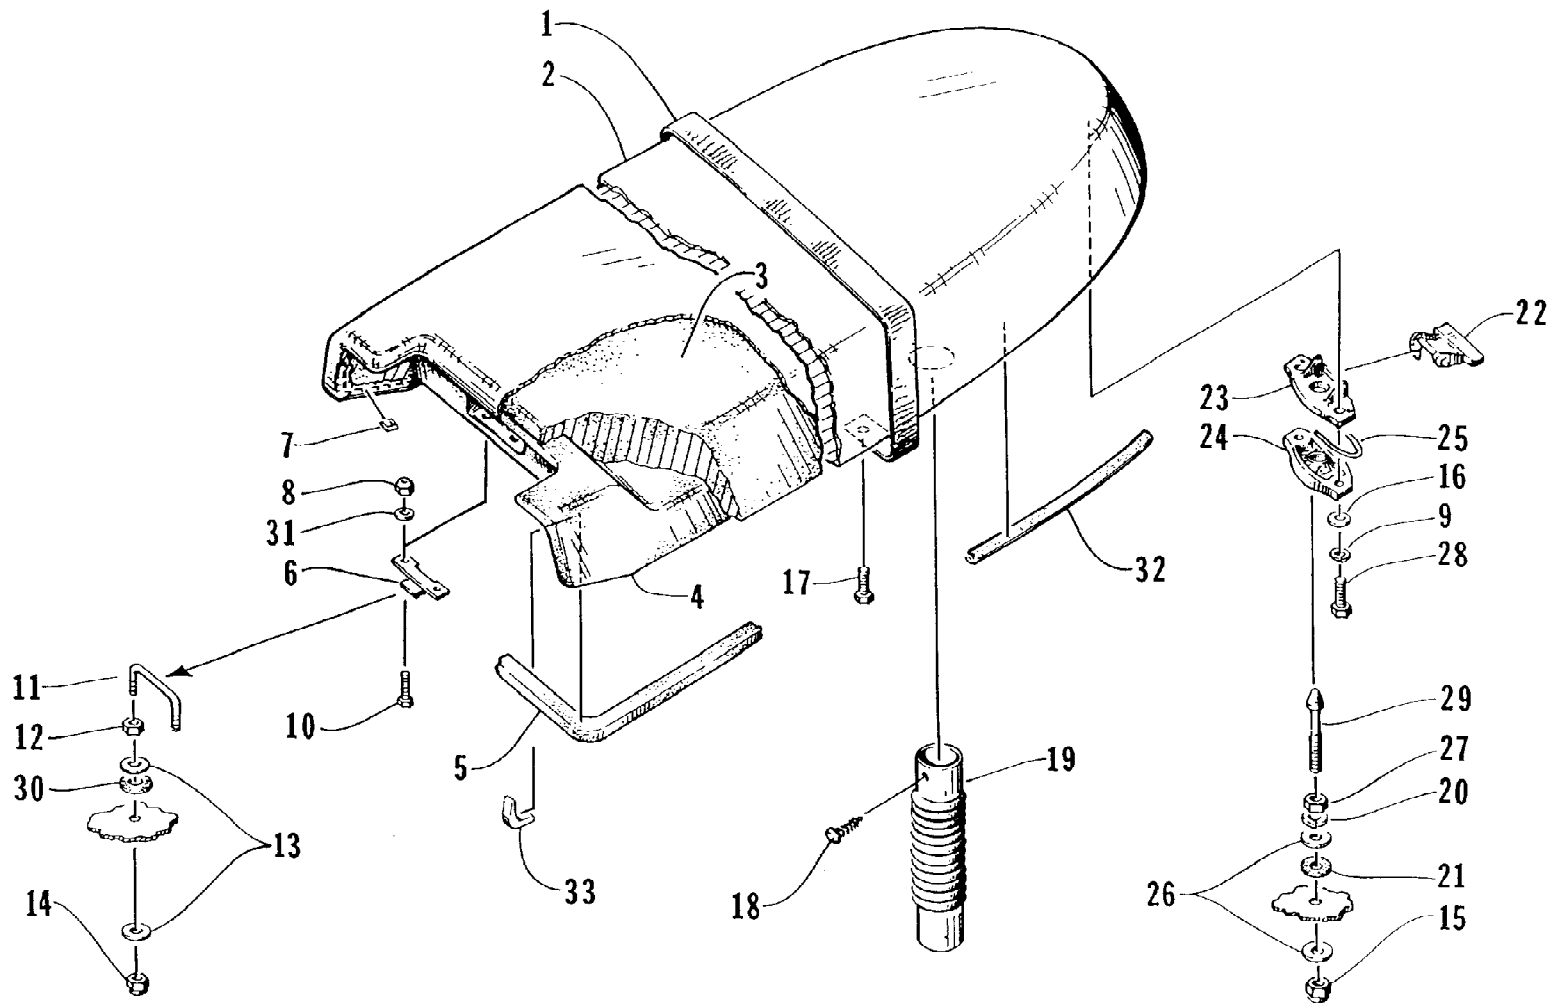

1996 MONTEGO (96MTF-W-1996)
SEAT ASSEMBLY

Page 47 of 55

Ref #	Part Number	Qty	S/P/F	Description
	0773-564	1	/P	Complete Seat Assembly
1	0773-504	1	F	Strap, Seat - 33 in.
2	0773-624	1	F	Cover, Seat w/Silkscreen
3	0773-099	1	F	Foam, Seat
4	0773-499	1	F	Base, Seat
5	0773-623	0	F	Seal, Seat Base
6	0673-668	1		Catch, Seat
7	0624-263	0	F	Staple
8	0624-021	2	F	Nut, Lock
9	0624-036	2		Washer, Lock
10	0624-112	2	/P/F	Screw, Cap
11	0624-262	1		U-Bolt, Seat
12	0624-061	2		Nut, Jam
13	0624-125	4	/P	Washer
14	0624-090	2		Nut, Lock
15	0624-009	1		Nut, Lock
16	0624-022	2		Washer
17	0624-226	2	F	Screw, Cap
18	0623-585	3		Clip, Retainer
19	0610-242	1		Air Tube, Exhaust
20	0624-012	1		Washer, Lock
21	0623-391	1		Washer, Rubber
22	0673-026	1		Lever, Release - Seat Latch
23	0673-024	1	S	Cover, Latch - Seat
24	0673-025	1		Back, Latch - Seat
25	0673-023	1		Clip, Retaining
26	0624-159	2		Washer
27	0624-047	1		Nut, Jam
28	0624-289	2		Screw, Cap
29	1673-108	1	S	Stud, Latch - Seat
30	0624-126	1		Washer, Rubber
31	0624-182	2		Washer
32	0716-559	0	F	Trim, Seat
33	1673-096	2		Corner, Seat