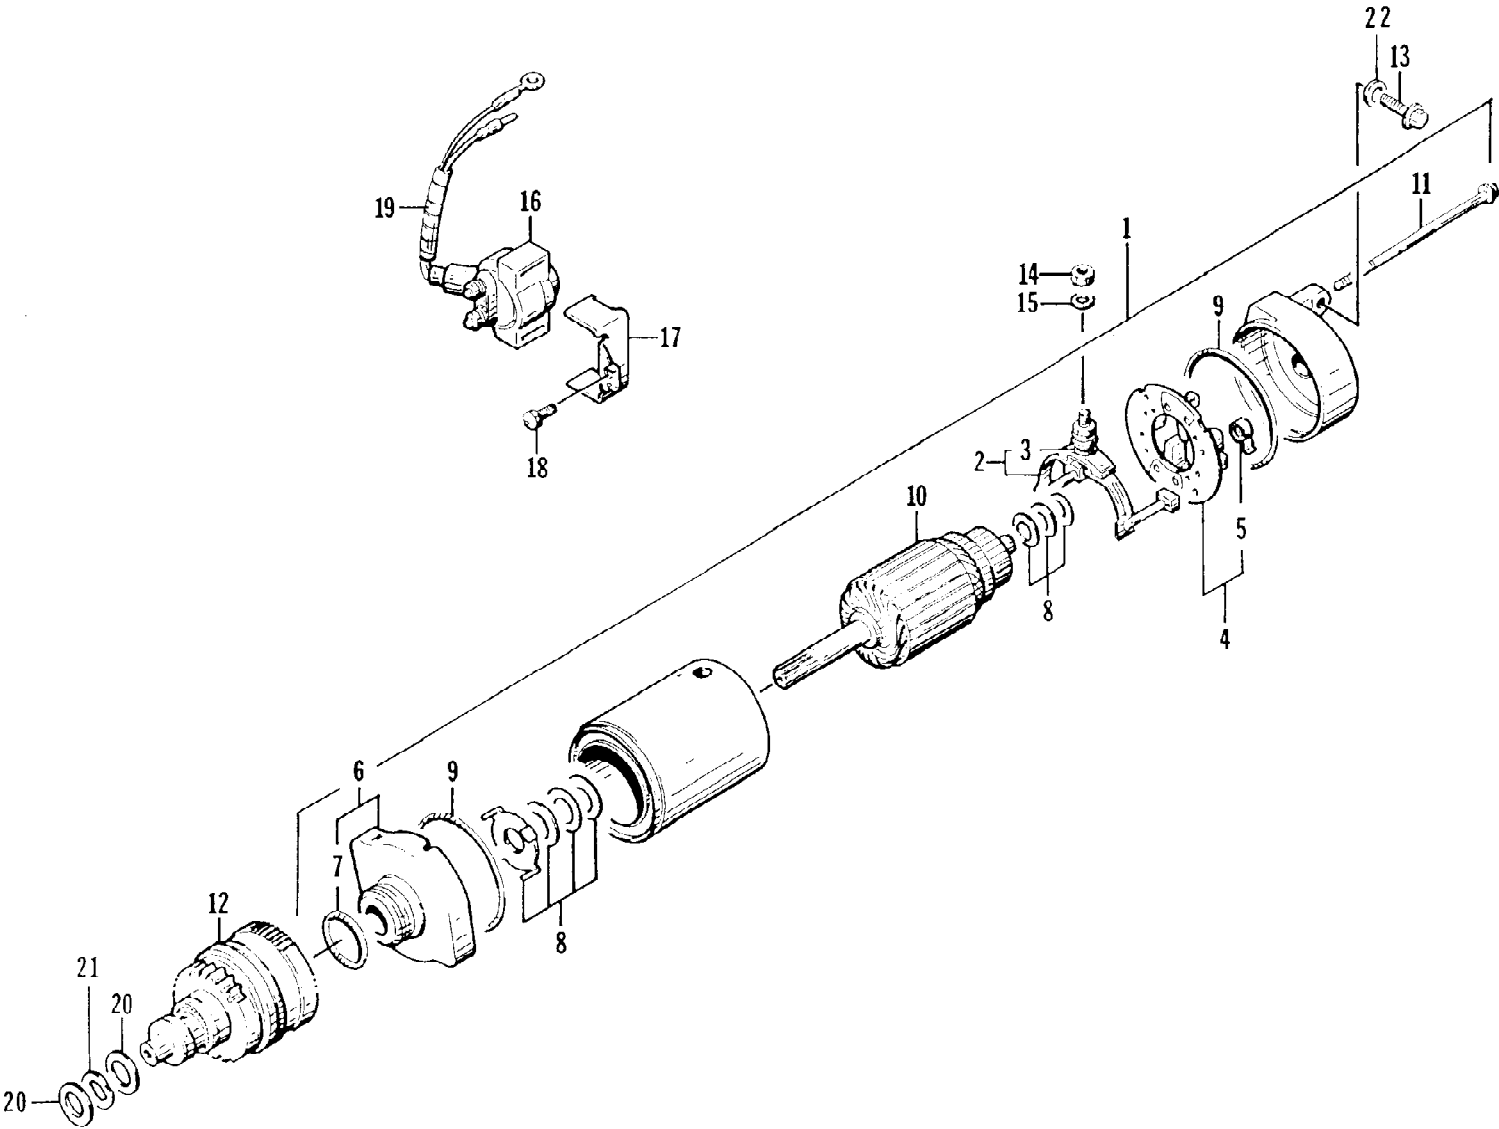

1996 MONTEGO (96MTF-W-1996)
STARTER MOTOR

Page 51 of 55

Ref #	Part Number	Qty	S/P/F	Description
1	3008-327	1	S	Starter Motor Assembly (inc. 2-11)
2	3008-094	1	/P	Terminal Set, Brush (inc. 3)
3	3008-164	1		O-Ring
4	3008-095	1	/P	Holder Set, Brush (inc. 5)
5	3008-096	4		Spring, Brush
6	3008-328	1	/P	Front Bracket Assembly (inc. 7)
7	3008-098	1	S	O-Ring
8	3008-099	2		Washer Set
9	3008-101	2	S	O-Ring
10	3008-103	1		Armature
11	3008-102	2		Screw, Cap
12	3008-104	1	S	Pinion Assembly
13	3008-009	2		Screw, Cap
13	3008-400	2	F	Screw, Cap
14	3008-014	1		Nut
15	3008-020	1		Washer
16	3008-165	1	/P	Relay
17	3008-140	1		Bracket
18	3008-313	2		Screw, Cap
19	3008-135	1	S	Tube
20	3008-193	2	S	Washer
20	3008-193	1	S/F	Washer
21	3008-221	1	F	Washer
22	3008-401	2	S/F	Washer