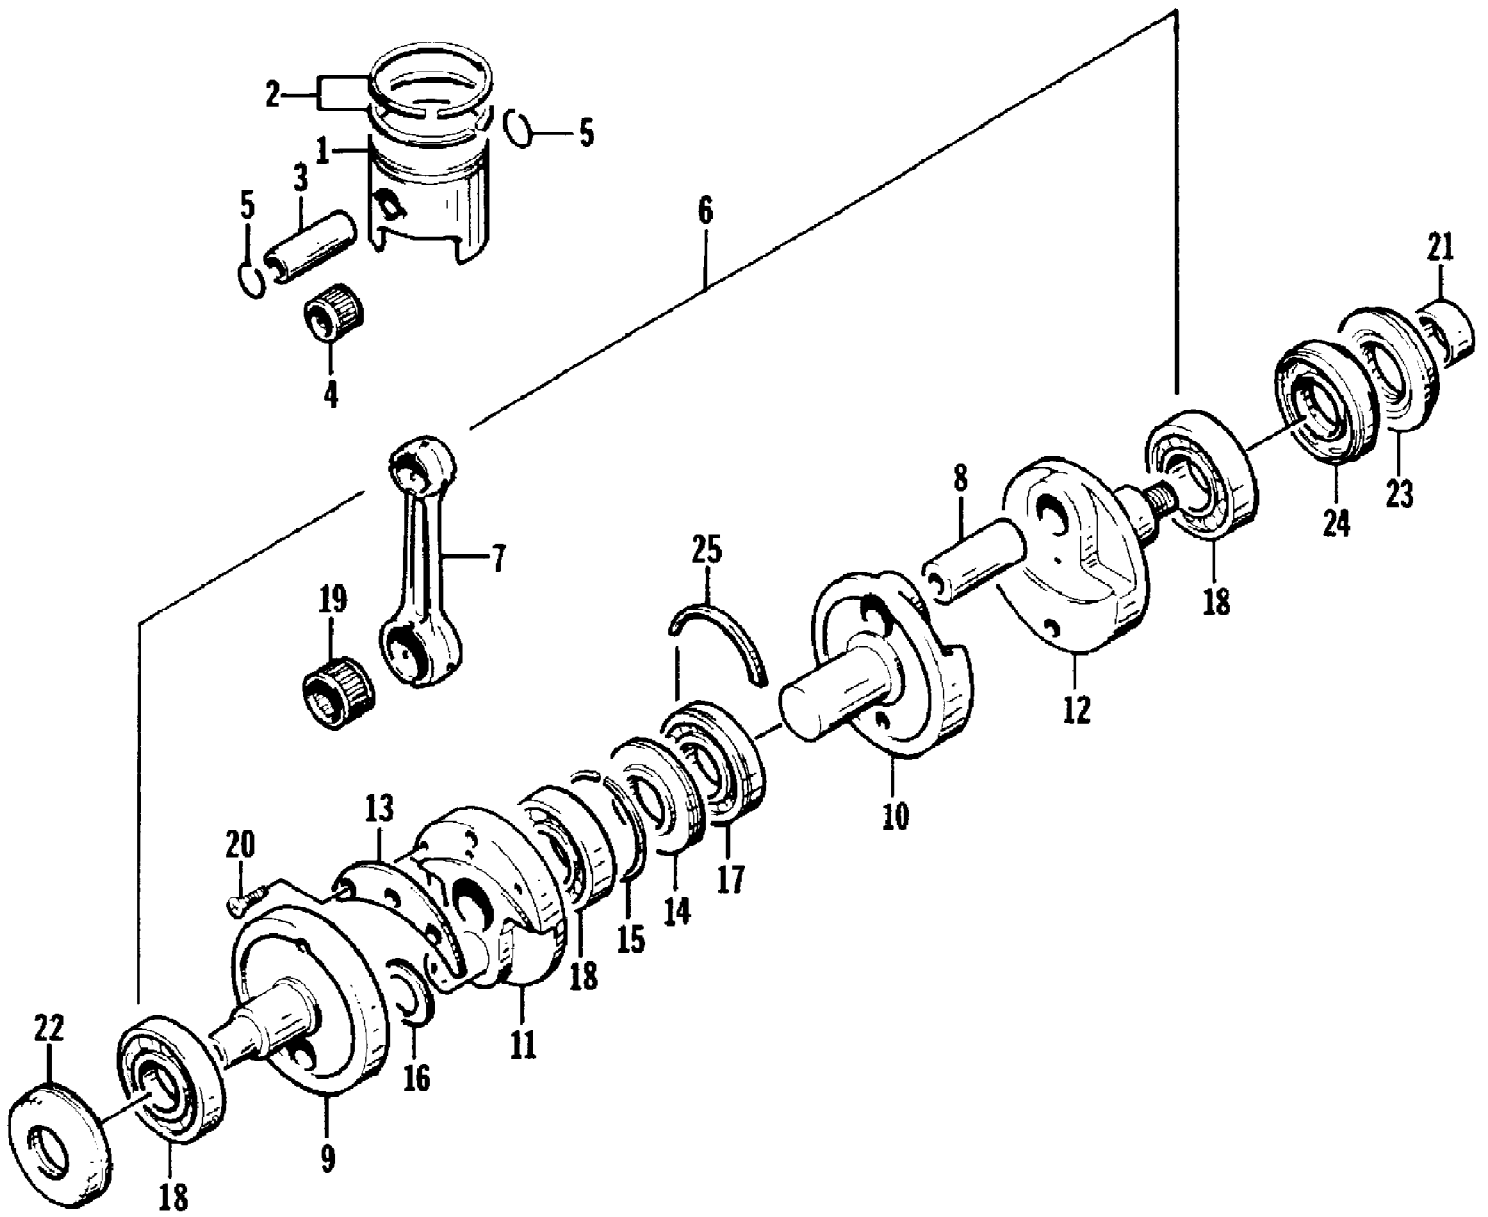

1996 MONTEGO (96MTF-W-1996)
CRANKSHAFT

Page 11 of 55

Ref #	Part Number	Qty	S/P/F	Description
1	3008-383	2	/P	Piston, Standard
1	3008-181	2		Piston, Optional (+ 0.010 in.)
1	3008-182	2		Piston, Optional (+ 0.020 in.)
2	3008-224	2	S	Ring Set, Standard
2	3008-183	2		Ring Set, Optional (+ 0.010 in.)
2	3008-184	2		Ring Set, Optional (+ 0.020 in.)
3	3003-338	2	S	Pin
4	3003-433	2	/P	Bearing
5	3003-439	4	/P	Snap Ring
6	3008-063	1	S	Crankshaft Assembly (inc. 7-20)
7	3008-062	2		Connecting Rod
8	3008-064	1	S	Crank, Pin
9	3008-065	1		Crankshaft, Right
10	3008-066	1		Crankshaft, Center
11	3008-067	1		Wheel
12	3008-068	1		Crankshaft, Left
13	3008-069	1		Balancer
14	3008-070	1		Race, Center
15	3003-817	1	/P	Ring, Center
16	3008-019	1		Washer
17	3008-027	1		Bearing
18	3008-378	3	S	Bearing
18	3008-298	3	/P/F	Bearing
19	3008-029	2		Bearing
20	3004-372	3	S	Screw, Machine
21	3008-072	1		Spacer, Crankshaft
22	3008-031	1		Seal, Oil - Right
23	3008-032	1		Seal, Oil - Left
24	3008-033	1		Seal, Oil - Center
25	3003-216	1		C-Ring