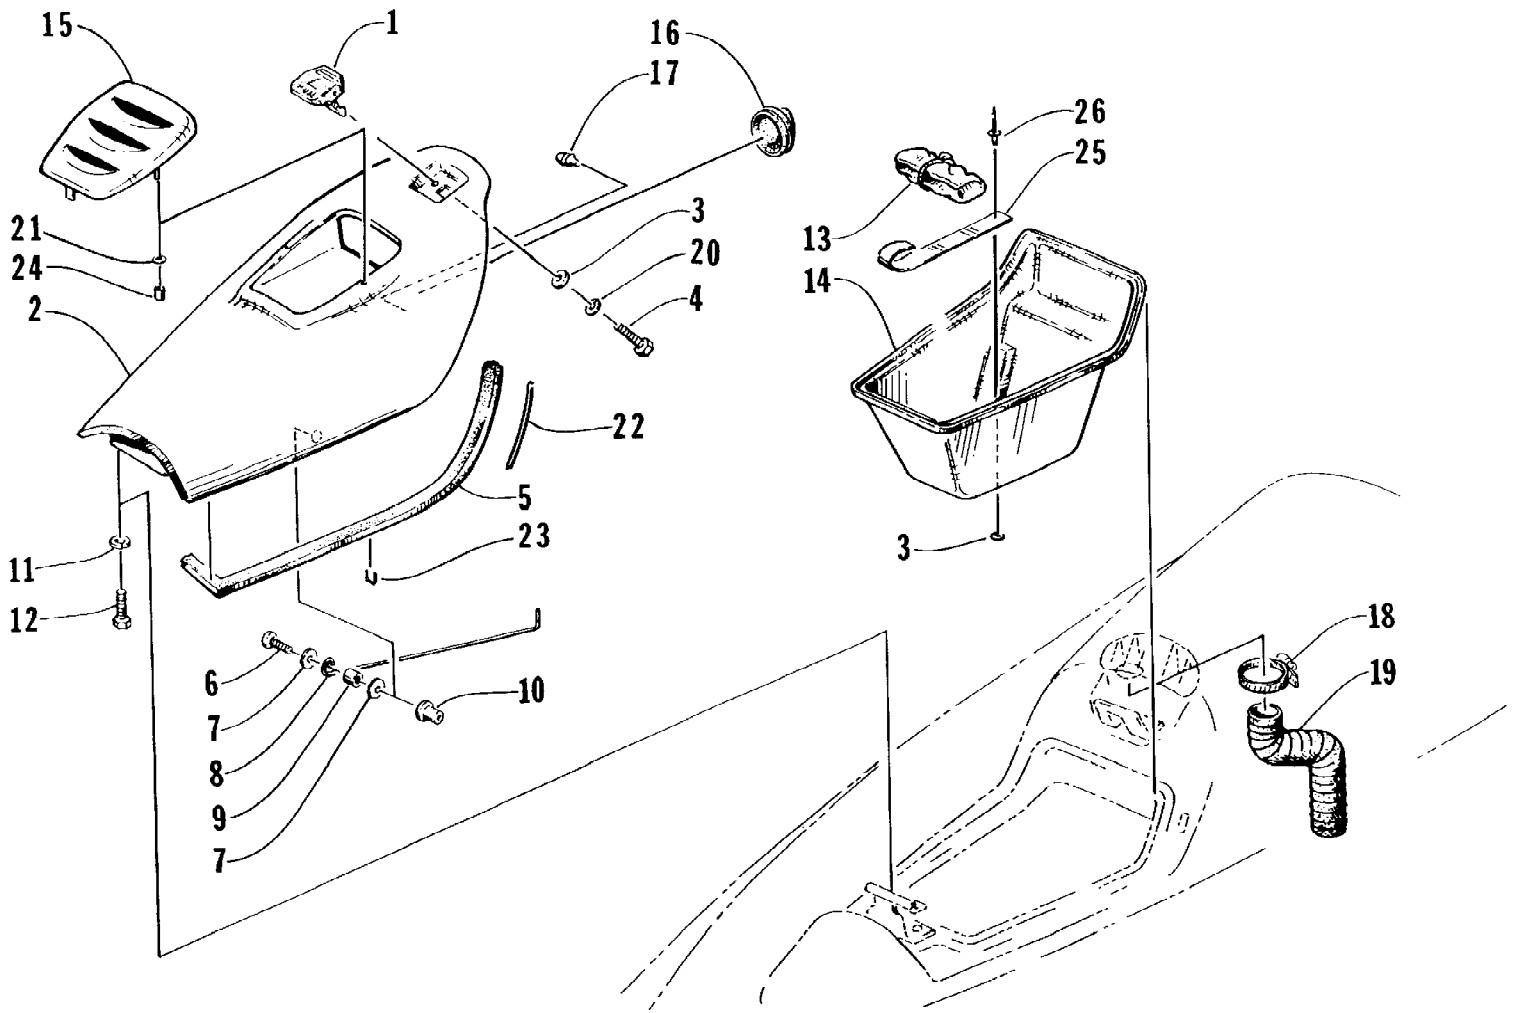

1996 MONTEGO (96MTF-W-1996)
HATCH COVER AND STORAGE TRAY

1996 MONTEGO (96MTF-W-1996)
HATCH COVER AND STORAGE TRAY

Page 27 of 55

Ref #	Part Number	Qty	S/P/F	Description
1	0673-882	1		Latch, Hatch Cover
2	0673-877	1	S	Cover, Hatch
3	0624-004	3		Washer
4	0624-092	2		Screw, Cap
5	0773-638	1		Seal, Hatch
6	0624-112	1	/P	Screw, Machine
7	0624-182	2		Washer
8	0673-899	1		Rod, Hood Prop
9	0673-399	1		Spacer, Spring Rod
10	0624-083	1		Nut, Well
11	0624-036	2		Washer, Lock
12	0624-053	2	/P	Screw, Cap
13	0678-105	1		Kit, Tool
14	0673-250	1		Tray, Storage
15	0673-888	1		Grille, Hatch - Teal
16	0673-883	1		Plug, Fire Extinguisher
17	1673-060	2		Bumper, Grommet
18	0624-207	1		Clamp
19	0610-211	1		Hose, Air Intake
20	0624-200	2		Washer, Lock
21	0624-361	2		Retainer, Push-On
22	0773-661	2		Stock, Cord
23	0624-100	0		Staples
24	0773-662	2		Hose
25	0773-217	1		Tiedown
26	8061-708	1		Rivet