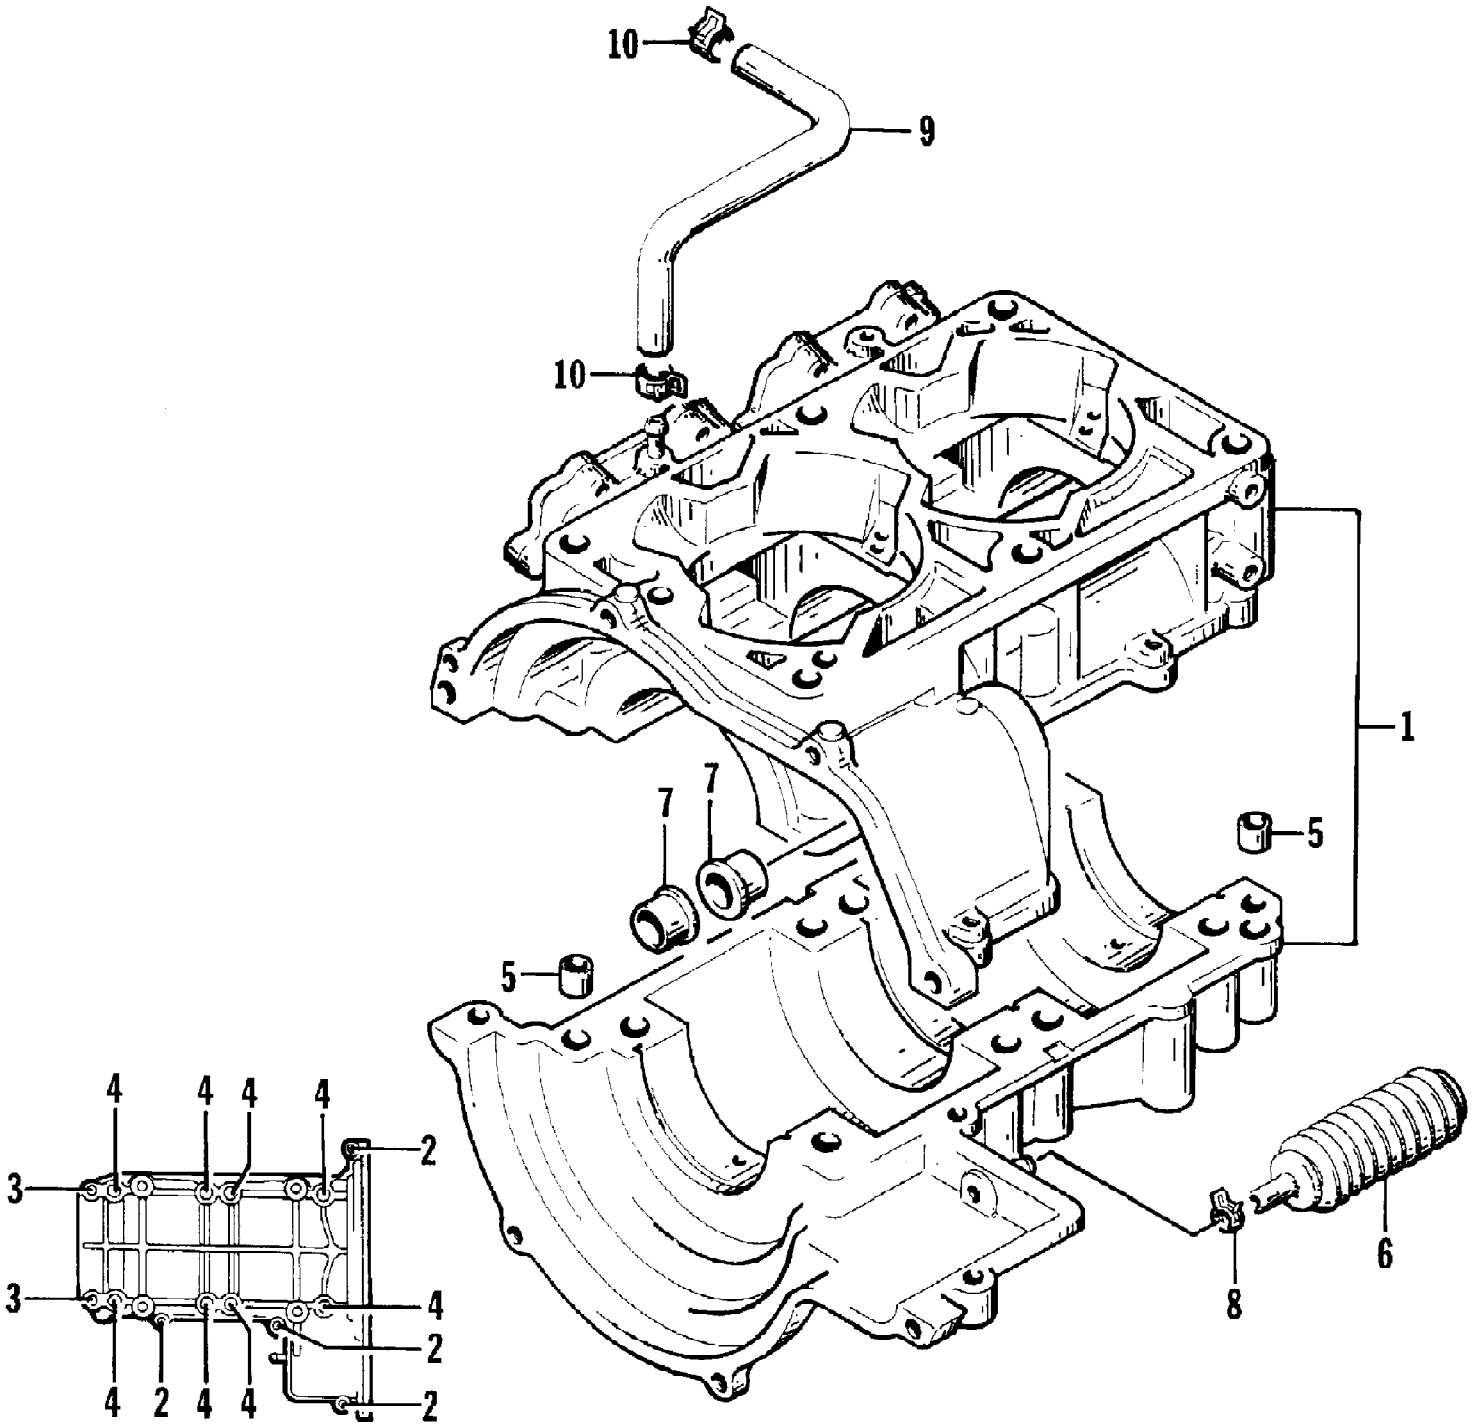

1996 MONTEGO (96MTF-W-1996)
CRANKCASE

1996 MONTEGO (96MTF-W-1996)
CRANKCASE

Page 9 of 55

Ref #	Part Number	Qty	S/P/F	Description
1	3008-176	1		Crankcase Assembly (inc. 2-5)
1	3008-382	1	F	Crankcase Assembly (inc. 2-5)
2	3008-210	4	/P	Screw, Cap
3	3008-211	2	S	Screw, Cap
4	3008-212	8	/P	Screw, Cap
5	0691-729	2		Pin
6	3008-100	1		Bladder, Magneto Case
7	3008-105	2		Bushing, Pinion Shaft
8	3008-038	1		Clamp
9	0691-033	1	S	Hose, Vacuum
10	3008-039	2		Clamp, Hose