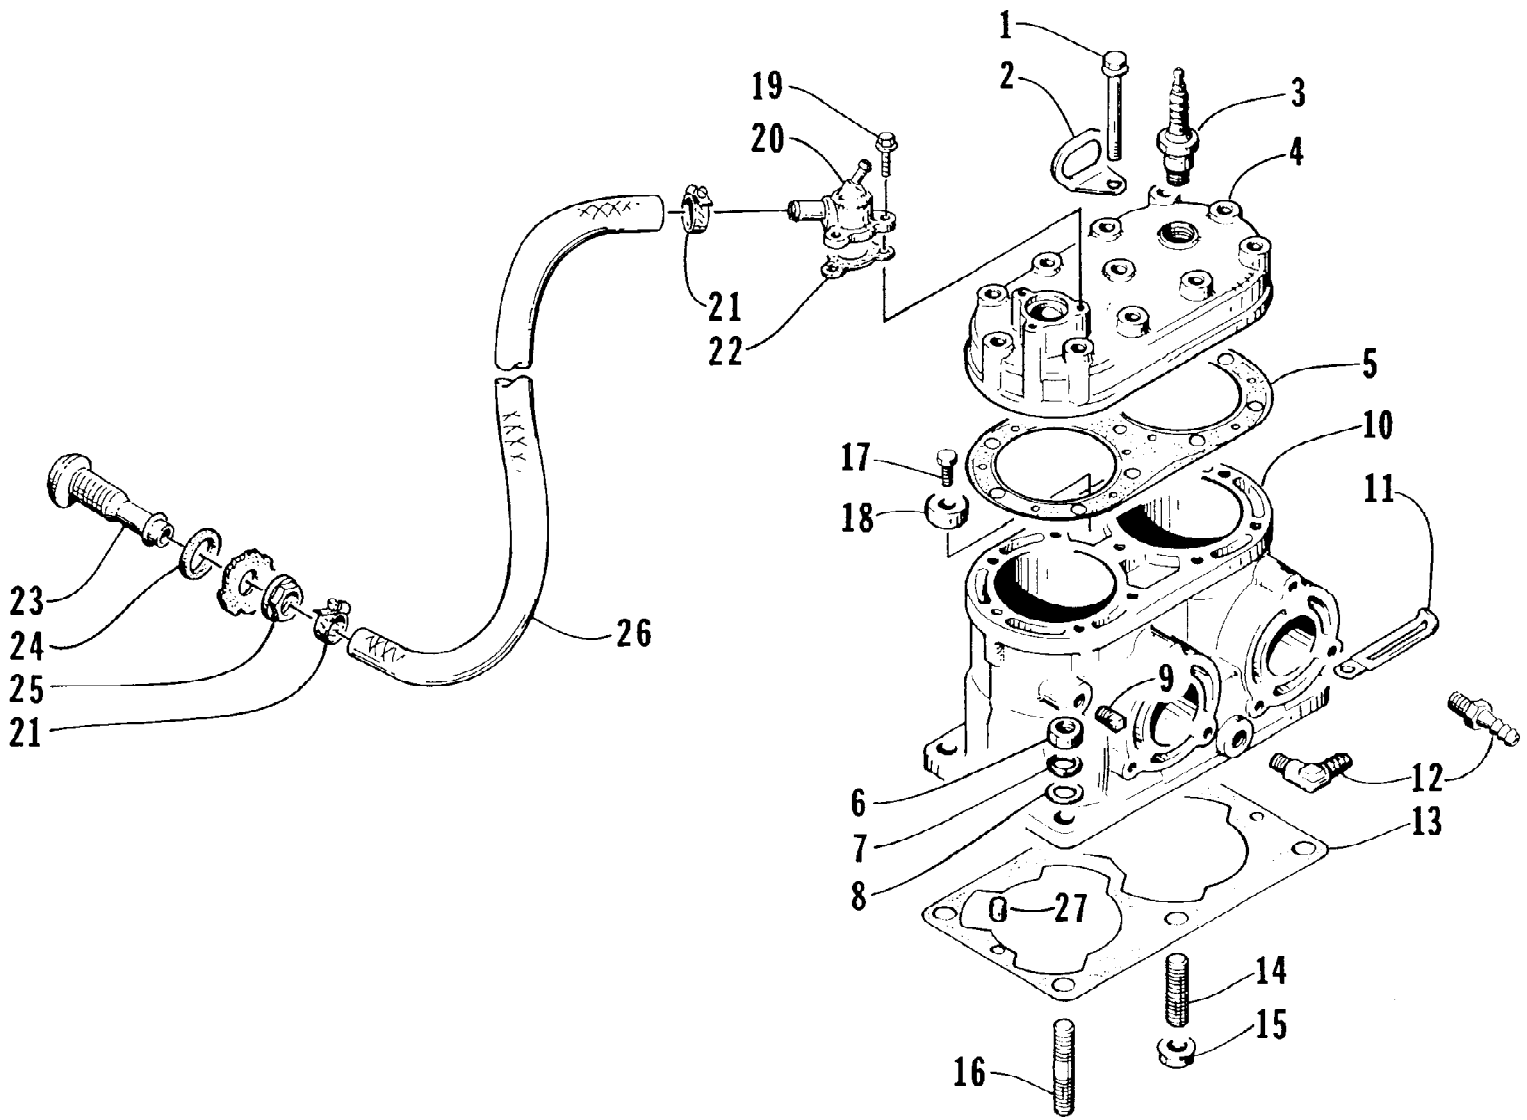

1996 MONTEGO (96MTF-W-1996)
CRANKSHAFT

Page 11 of 55

Ref #	Part Number	Qty	S/P/F	Description
1	3008-383	2	/P	Piston, Standard
1	3008-181	2		Piston, Optional (+ 0.010 in.)
1	3008-182	2		Piston, Optional (+ 0.020 in.)
2	3008-224	2	S	Ring Set, Standard
2	3008-183	2		Ring Set, Optional (+ 0.010 in.)
2	3008-184	2		Ring Set, Optional (+ 0.020 in.)
3	3003-338	2	S	Pin
4	3003-433	2	/P	Bearing
5	3003-439	4	/P	Snap Ring
6	3008-063	1	S	Crankshaft Assembly (inc. 7-20)
7	3008-062	2		Connecting Rod
8	3008-064	1	S	Crank, Pin
9	3008-065	1		Crankshaft, Right
10	3008-066	1		Crankshaft, Center
11	3008-067	1		Wheel
12	3008-068	1		Crankshaft, Left
13	3008-069	1		Balancer
14	3008-070	1		Race, Center
15	3003-817	1	/P	Ring, Center
16	3008-019	1		Washer
17	3008-027	1		Bearing
18	3008-378	3	S	Bearing
18	3008-298	3	/P/F	Bearing
19	3008-029	2		Bearing
20	3004-372	3	S	Screw, Machine
21	3008-072	1		Spacer, Crankshaft
22	3008-031	1		Seal, Oil - Right
23	3008-032	1		Seal, Oil - Left
24	3008-033	1		Seal, Oil - Center
25	3003-216	1		C-Ring

1996 MONTEGO (96MTF-W-1996)
CYLINDER ASSEMBLY

Page 13 of 55

Ref #	Part Number	Qty	S/P/F	Description
1	3008-206	11	/P	Screw, Cap
1	3008-381	11	F	Screw, Cap
2	3008-059	1		Hook
3	0217-700	2		Spark Plug (BR9ES Solid)
4	3008-046	1		Head, Cylinder
4	3008-194	1	S/F	Head, Cylinder
5	3008-380	1	S	Gasket, Cylinder Head
6	3008-209	5	/P	Nut
7	3008-207	5	/P	Washer, Lock
8	3008-237	5	S	Washer
9	3008-377	1	/P	Plug
10	3008-326	1	/P	Cylinder
11	3008-358	2	/P	Clamp
12	3008-092	1		Fitting, Elbow
12	3008-361	1	F	Fitting, Straight
13	3008-050	1		Gasket, Cylinder
14	3008-394	1	/P	Stud
15	3008-208	1		Nut
16	3008-300	5		Stud
17	3008-013	1		Screw, Cap
18	3008-047	1		Zinc, Anode (inc. 17)
19	3008-216	3		Screw, Cap
20	3008-089	1		Cap, Thermostat
21	0624-016	2		Clamp, Hose
22	3008-230	1		Gasket, Thermostat
23	0673-374	1		Outlet, Water
24	0612-360	1		Seal, Outlet
25	0673-378	1	S	Nut, Outlet
26	0610-268	0		Hose, Water
27	3008-146	2		Pin