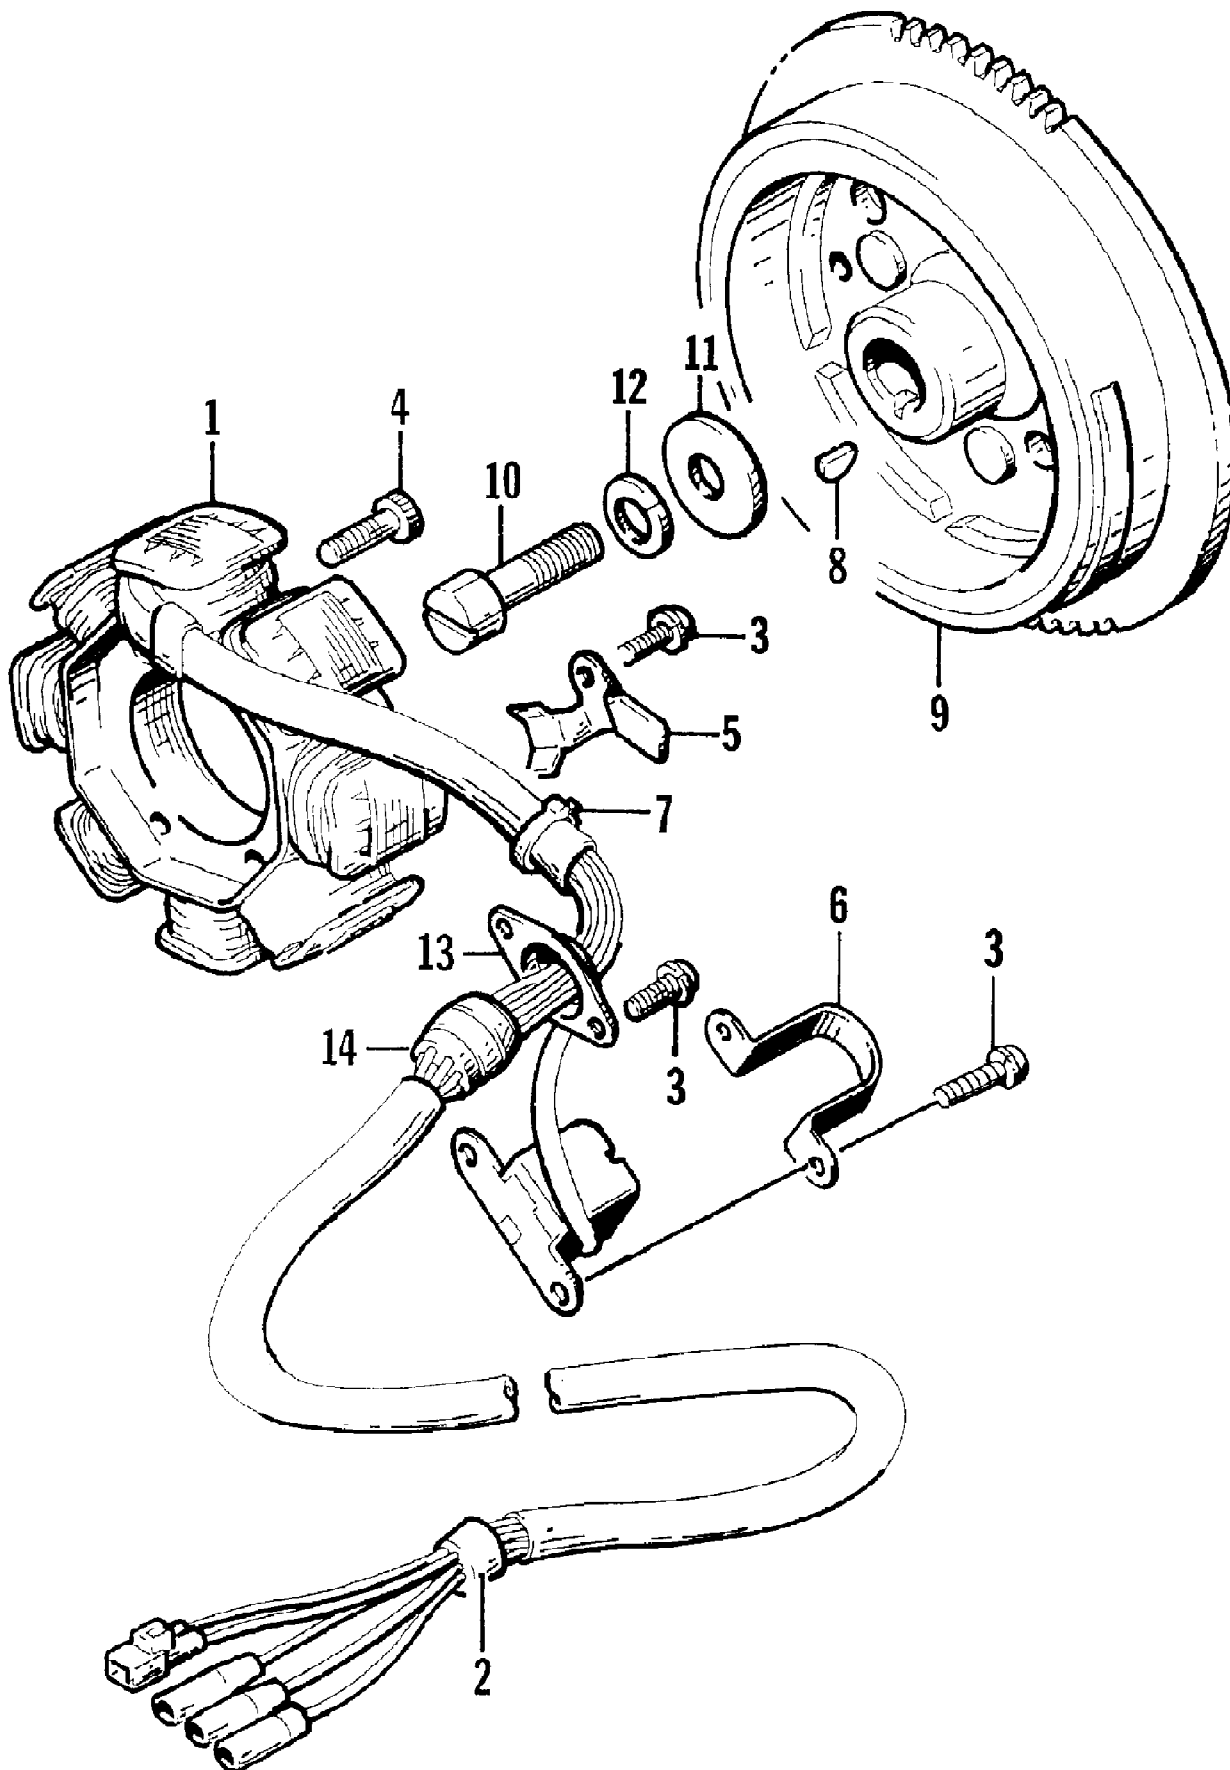

1996 MONTEGO (96MTF-W-1996)
MAGNETO

Page 39 of 55

Ref #	Part Number	Qty	S/P/F	Description
1	3008-329	1	S	Stator
2	3008-111	1		Grommet
2	3008-362	1	/P/F	Grommet
3	3004-706	5	S/P	Screw, Cap
4	3004-484	3	S	Screw, Cap
5	3008-109	1		Holder
6	3008-331	1	/P	Clamp
7	3003-787	1		Clamp
8	3004-540	1	/P	Key
9	3008-108	1	S	Flywheel
10	3008-388	1	S	Screw, Cap
11	3008-017	1		Washer
12	3004-362	1	S/P	Washer, Lock
13	3008-110	1		Holder, Grommet
14	3008-118	1		Grommet