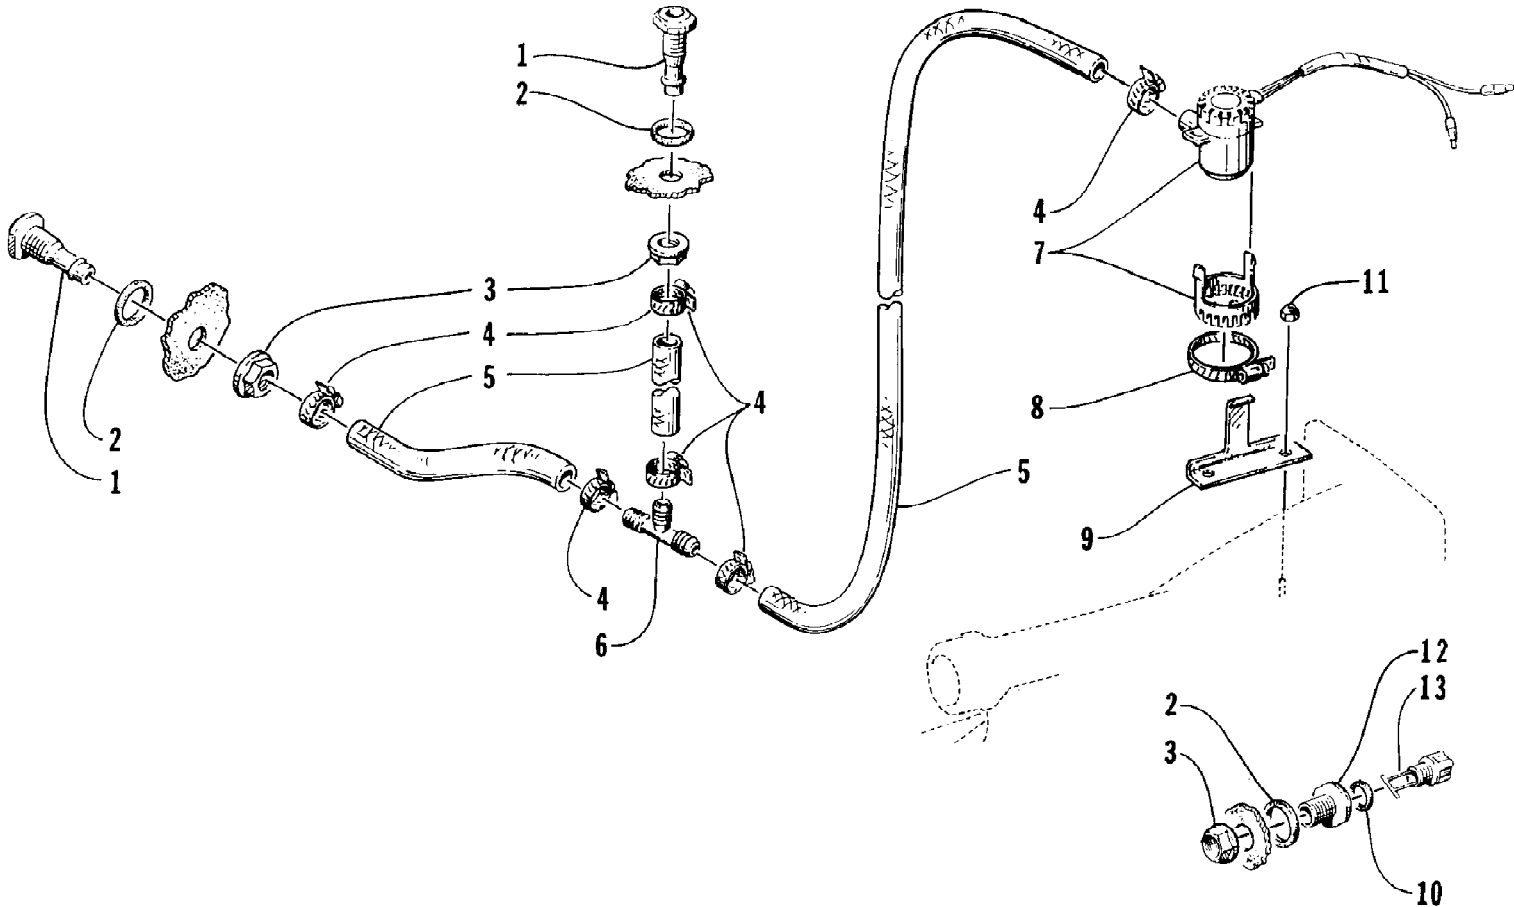

1996 MONTEGO (96MTF-W-1996)
BILGE PUMP ASSEMBLY

1996 MONTEGO (96MTF-W-1996)
BILGE PUMP ASSEMBLY

Page 5 of 55

Ref #	Part Number	Qty	S/P/F	Description
1	0673-377	2		Fitting, Outlet - Bilge
2	0612-456	3		Seal, Fitting
3	0673-378	3	S	Nut, Fitting
4	0624-018	6		Clamp, Hose
5	0610-202	0	/P	Hose, Bilge - 15 ft
6	0673-483	1		T-Connection
7	0673-012	1		Pump, Bilge
8	0624-037	1		Clamp
9	0673-435	1		Plate, Mounting - Bilge Pump
10	0612-456	1		Seal, Drain Plug
11	0624-021	2		Nut, Lock
12	0673-278	1		Retainer, Drain Plug
13	0673-404	1		Plug, Drain

1996 MONTEGO (96MTF-W-1996)
CRANKSHAFT

Page 11 of 55

Ref #	Part Number	Qty	S/P/F	Description
1	3008-383	2	/P	Piston, Standard
1	3008-181	2		Piston, Optional (+ 0.010 in.)
1	3008-182	2		Piston, Optional (+ 0.020 in.)
2	3008-224	2	S	Ring Set, Standard
2	3008-183	2		Ring Set, Optional (+ 0.010 in.)
2	3008-184	2		Ring Set, Optional (+ 0.020 in.)
3	3003-338	2	S	Pin
4	3003-433	2	/P	Bearing
5	3003-439	4	/P	Snap Ring
6	3008-063	1	S	Crankshaft Assembly (inc. 7-20)
7	3008-062	2		Connecting Rod
8	3008-064	1	S	Crank, Pin
9	3008-065	1		Crankshaft, Right
10	3008-066	1		Crankshaft, Center
11	3008-067	1		Wheel
12	3008-068	1		Crankshaft, Left
13	3008-069	1		Balancer
14	3008-070	1		Race, Center
15	3003-817	1	/P	Ring, Center
16	3008-019	1		Washer
17	3008-027	1		Bearing
18	3008-378	3	S	Bearing
18	3008-298	3	/P/F	Bearing
19	3008-029	2		Bearing
20	3004-372	3	S	Screw, Machine
21	3008-072	1		Spacer, Crankshaft
22	3008-031	1		Seal, Oil - Right
23	3008-032	1		Seal, Oil - Left
24	3008-033	1		Seal, Oil - Center
25	3003-216	1		C-Ring