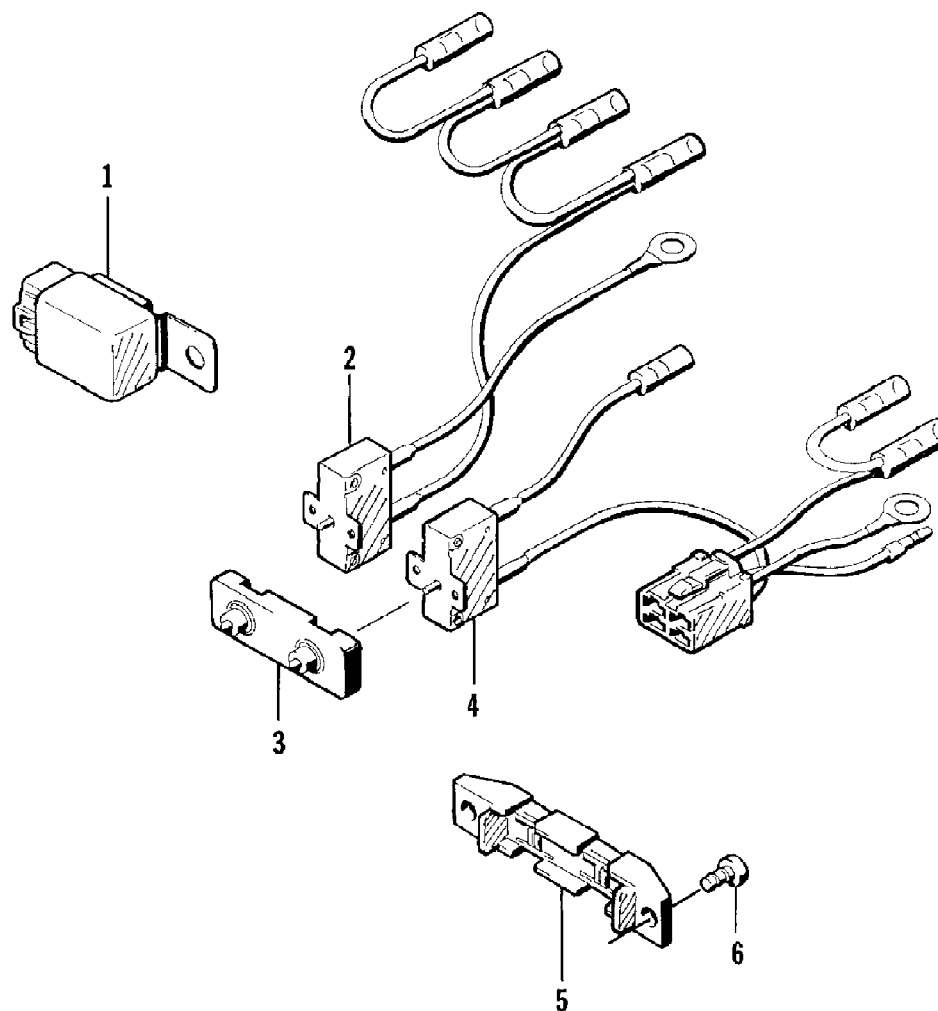

1996 MONTEGO (96MTF-W-1996)
OIL TANK ASSEMBLY

Page 45 of 55

Ref #	Part Number	Qty	S/P/F	Description
1	0670-541	1		Cap, Oil Gauge
2	0670-304	1		Ring, Mounting Filler Neck
3	0670-270	1		Neck, Filler
4	0670-271	1		Seal, Filler Neck
5	0624-037	3		Clamp, Hose
6	0710-171	1		Hose, Filler
7	0623-602	6	S	Rivet
8	0623-603	6		Washer
9	0610-263	0		Hose, Oil
10	0624-120	5		Clamp, Hose
11	0610-107	0		Hose
12	0510-335	2	/P	Filter, Fuel
13	0623-646	2		Clamp, Hose
14	0670-564	2		Outlet, Tank
15	0670-446	1		Tank, Oil
16	0623-063	3		Clamp
17	0773-383	2		Strap Assembly
18	0610-059	1		Valve, Check
19	0710-022	0	S	Hose, Oil Line
20	0673-985	1		Union, Coupler
21	0623-502	1		Clamp, Hose

1996 MONTEGO (96MTF-W-1996)
SEAT ASSEMBLY

Page 47 of 55

Ref #	Part Number	Qty	S/P/F	Description
	0773-564	1	/P	Complete Seat Assembly
1	0773-504	1	F	Strap, Seat - 33 in.
2	0773-624	1	F	Cover, Seat w/Silkscreen
3	0773-099	1	F	Foam, Seat
4	0773-499	1	F	Base, Seat
5	0773-623	0	F	Seal, Seat Base
6	0673-668	1		Catch, Seat
7	0624-263	0	F	Staple
8	0624-021	2	F	Nut, Lock
9	0624-036	2		Washer, Lock
10	0624-112	2	/P/F	Screw, Cap
11	0624-262	1		U-Bolt, Seat
12	0624-061	2		Nut, Jam
13	0624-125	4	/P	Washer
14	0624-090	2		Nut, Lock
15	0624-009	1		Nut, Lock
16	0624-022	2		Washer
17	0624-226	2	F	Screw, Cap
18	0623-585	3		Clip, Retainer
19	0610-242	1		Air Tube, Exhaust
20	0624-012	1		Washer, Lock
21	0623-391	1		Washer, Rubber
22	0673-026	1		Lever, Release - Seat Latch
23	0673-024	1	S	Cover, Latch - Seat
24	0673-025	1		Back, Latch - Seat
25	0673-023	1		Clip, Retaining
26	0624-159	2		Washer
27	0624-047	1		Nut, Jam
28	0624-289	2		Screw, Cap
29	1673-108	1	S	Stud, Latch - Seat
30	0624-126	1		Washer, Rubber
31	0624-182	2		Washer
32	0716-559	0	F	Trim, Seat
33	1673-096	2		Corner, Seat