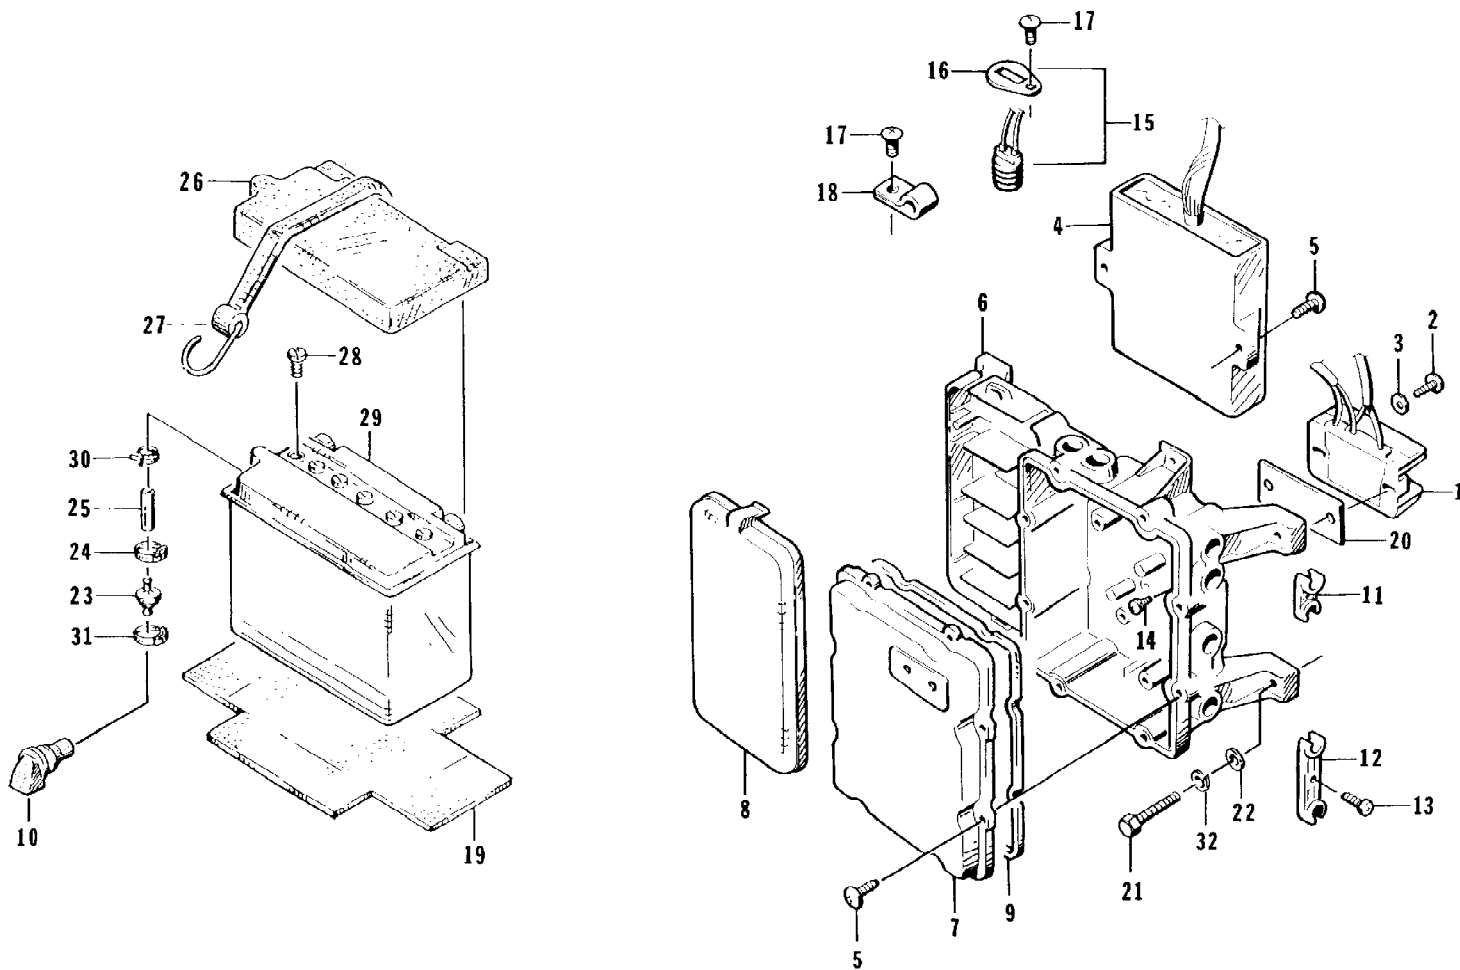

1996 MONTEGO (96MTF-W-1996)
ELECTRICAL MODULE AND BATTERY

Page 17 of 55

Ref #	Part Number	Qty	S/P/F	Description
1	3008-335	1	S	Regulator Assembly (inc. 2)
1	3008-279	1	/P/F	Regulator Assembly (inc. 2)
2	3008-318	2	S	Screw, Regulator
3	3008-337	2		Washer, Regulator
4	3008-353	1	S	Unit, CDI
4	3008-338	1	S/F	Unit, CDI
5	3008-319	3		Screw, Cap
6	3008-282	1		Case
7	3008-340	1	S	Cover
7	3008-283	1	/P/F	Cover
8	3008-341	1	S	Cover
8	3008-284	1	/P/F	Cover
9	3008-342	1	S	Packing
9	3008-285	1	/P/F	Packing
10	0673-755	1		Vent, Hull - w/Hood
11	3008-124	3		Holder
12	3008-125	1		Holder
13	3008-379	4		Screw, Cap
14	3008-217	1		Screw, Cap
15	3008-330	1	S/P	Sensor - Assembly (inc. 16)
16	3008-134	1		Supporter
17	3008-219	3		Screw, Machine
18	3008-040	1		Clamp
19	0673-811	1		Pad, Battery
20	3008-336	1	/P	Base, Regulator
21	0624-052	4		Screw, Cap
22	0624-022	4		Washer
23	0670-295	1		Valve, Check
24	0623-502	1		Clamp
25	0645-179	1	S	Hose, Battery Vent
26	0673-454	1		Cover, Battery
27	0773-382	2	/P	Tiedown
28	0645-045	6		Cap, Battery
29	0645-157	1		Battery (inc. 25, 28, 30-31)
30	0645-323	1		Clamp, Hose - Battery
31	0623-063	1		Clamp