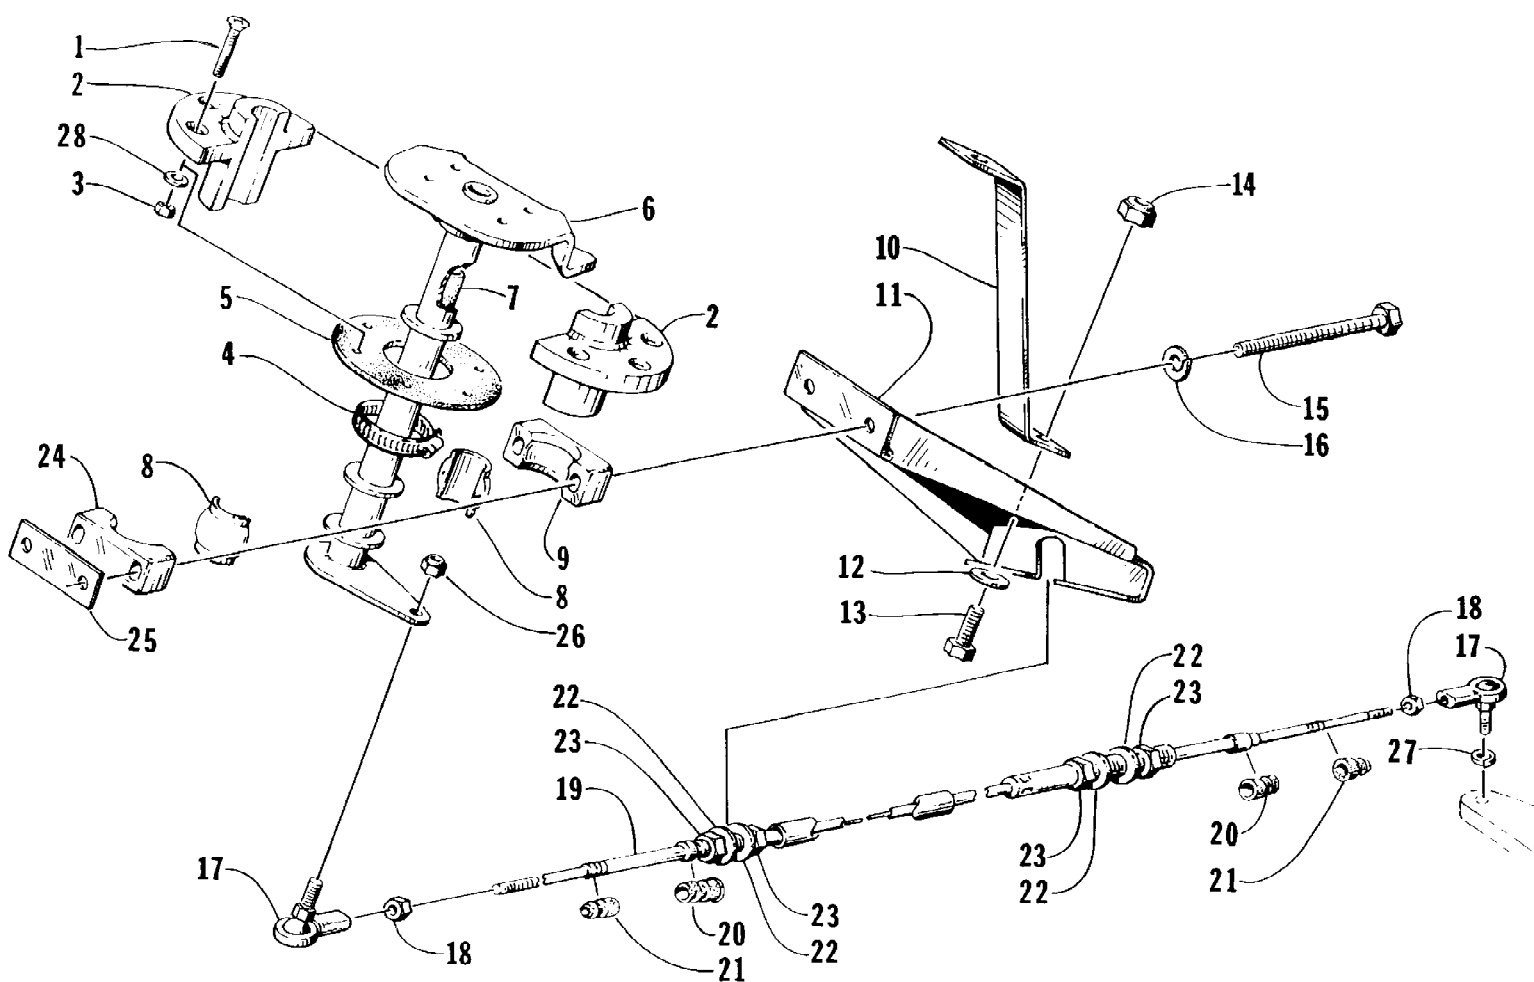

1996 MONTEGO (96MTF-W-1996)
STEERING POST ASSEMBLY

1996 MONTEGO (96MTF-W-1996)
STEERING POST ASSEMBLY

Page 53 of 55

Ref #	Part Number	Qty	S/P/F	Description
1	0624-186	6		Screw, Machine
2	0673-122	2		Bearing, Half-Steering Post
3	0624-021	6		Nut, Lock
4	0624-038	1		Clamp
5	0673-056	1		Seal, Bearing
6	0773-096	1	/P	Post, Steering
7	0717-052	0	/P	Foam, Neoprene Tape
8	0605-149	2		Bearing, Steering Post
9	0605-171	1		Housing, Bearing
10	0673-457	1		Bracket, Support
11	0773-095	1	/P	Bracket, Steering Cable
12	0624-125	1	/P	Washer
13	0624-229	1		Screw, Cap
14	0624-090	1		Nut, Lock
15	0624-192	2		Screw, Cap
16	0624-028	2		Washer
17	0673-028	2		End, Steering Cable
18	0624-107	2		Nut, Jam
19	0673-232	1	/P	Cable, Steering
20	0612-363	2		Seal, Rod
21	0612-364	2		Seal, Steering Cable
22	0624-106	4		Washer
23	0624-105	4		Nut, Jam
24	0705-064	1	/P	Housing, Bearing
25	0673-366	1		Spacer, Bearing Housing
26	0624-114	1		Nut, Lock
27	0624-115	1		Washer, Lock
28	0624-022	6		Washer