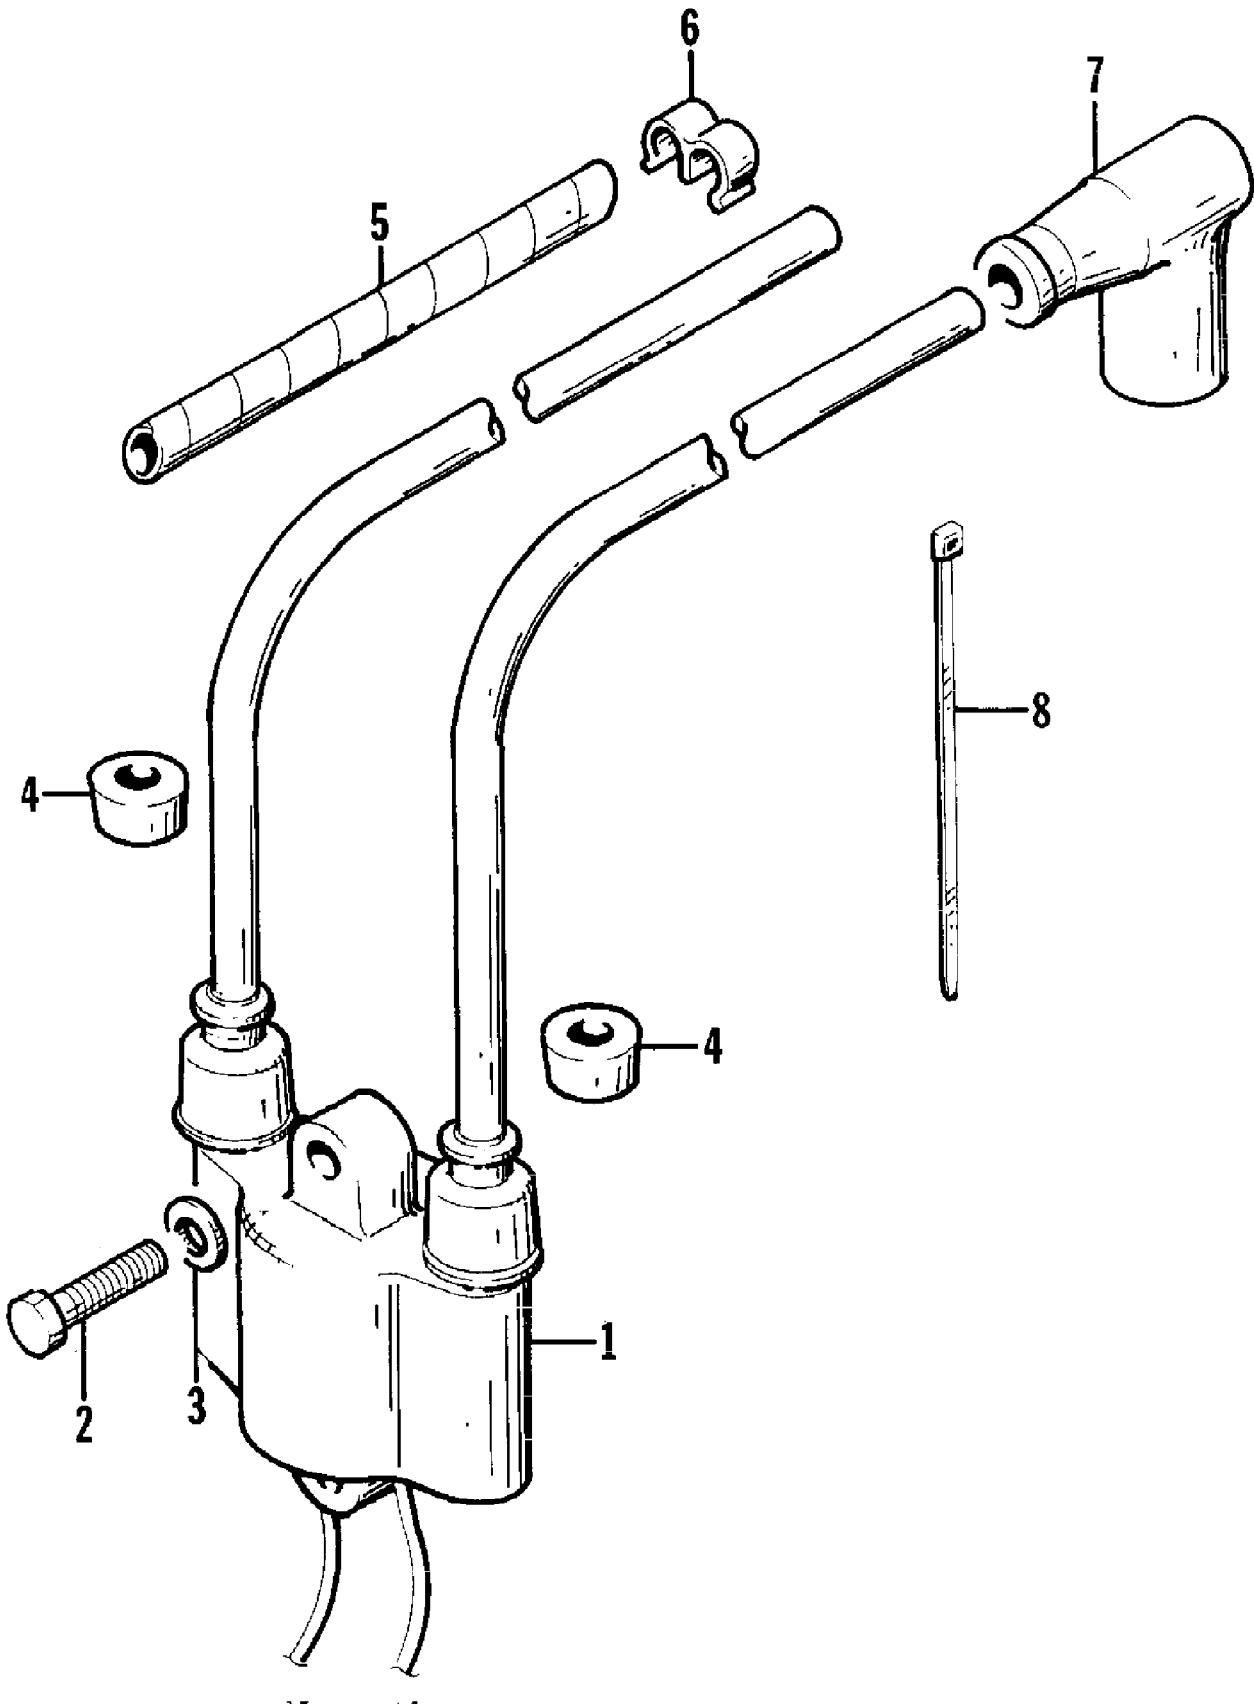

1996 MONTEGO (96MTF-W-1996)
HULL AND RELATED PARTS ASSEMBLY

Page 29 of 55

Ref #	Part Number	Qty	S/P/F	Description
1	0623-585	2		Clip, Retaining
2	0673-935	1	/P	Nose, Cone
3	0773-566	1		Hull/Deck - Assembly
4	0624-258	4		Nut, Hex
5	0673-657	2		Plate, Backing - Eyehook
6	0673-656	6		Plate, Backup - Eyehook
7	0624-259	4		Nut, Cone
8	0624-260	2		U-Bolt
9	0624-112	2	/P	Screw, Cap
10	0624-022	2		Washer
11	0673-871	1		Hinge, Hatch Assembly
12	0673-006	2		Plate, Nut
13	0624-184	4		Screw, Machine
14	0673-676	1		Plate, Ride
15	0624-030	8		Rivet
16	0673-994	1	S	Trim - Right
16	0673-954	1		Trim - Left
17	0623-619	2		Rivet
18	0673-952	2		Plug, Mushroom
19	0673-870	1		Plate, Hinge
20	0624-021	2		Nut, Lock
21	0124-054	2	/P	Snap Cap w/Washer
22	0624-115	2		Washer, Lock
23	0624-228	4		Washer
24	0773-384	1		Handle, Grab
25	1673-083	1		Gasket, Bow Eye - Stern
26	0624-068	44		Rivet
27	0673-975	1	/P	Cover, Rub Rail
28	0673-866	1	/P	Strike, Latch
29	0624-289	4		Screw, Cap
30	0624-223	1		Screw, Cap
31	0673-485	1		Stop, Steering
32	0624-008	1		Washer
33	0623-391	1		Washer, Rubber
34	0673-417	1		Plate, Backing
35	0624-009	1		Nut, Lock