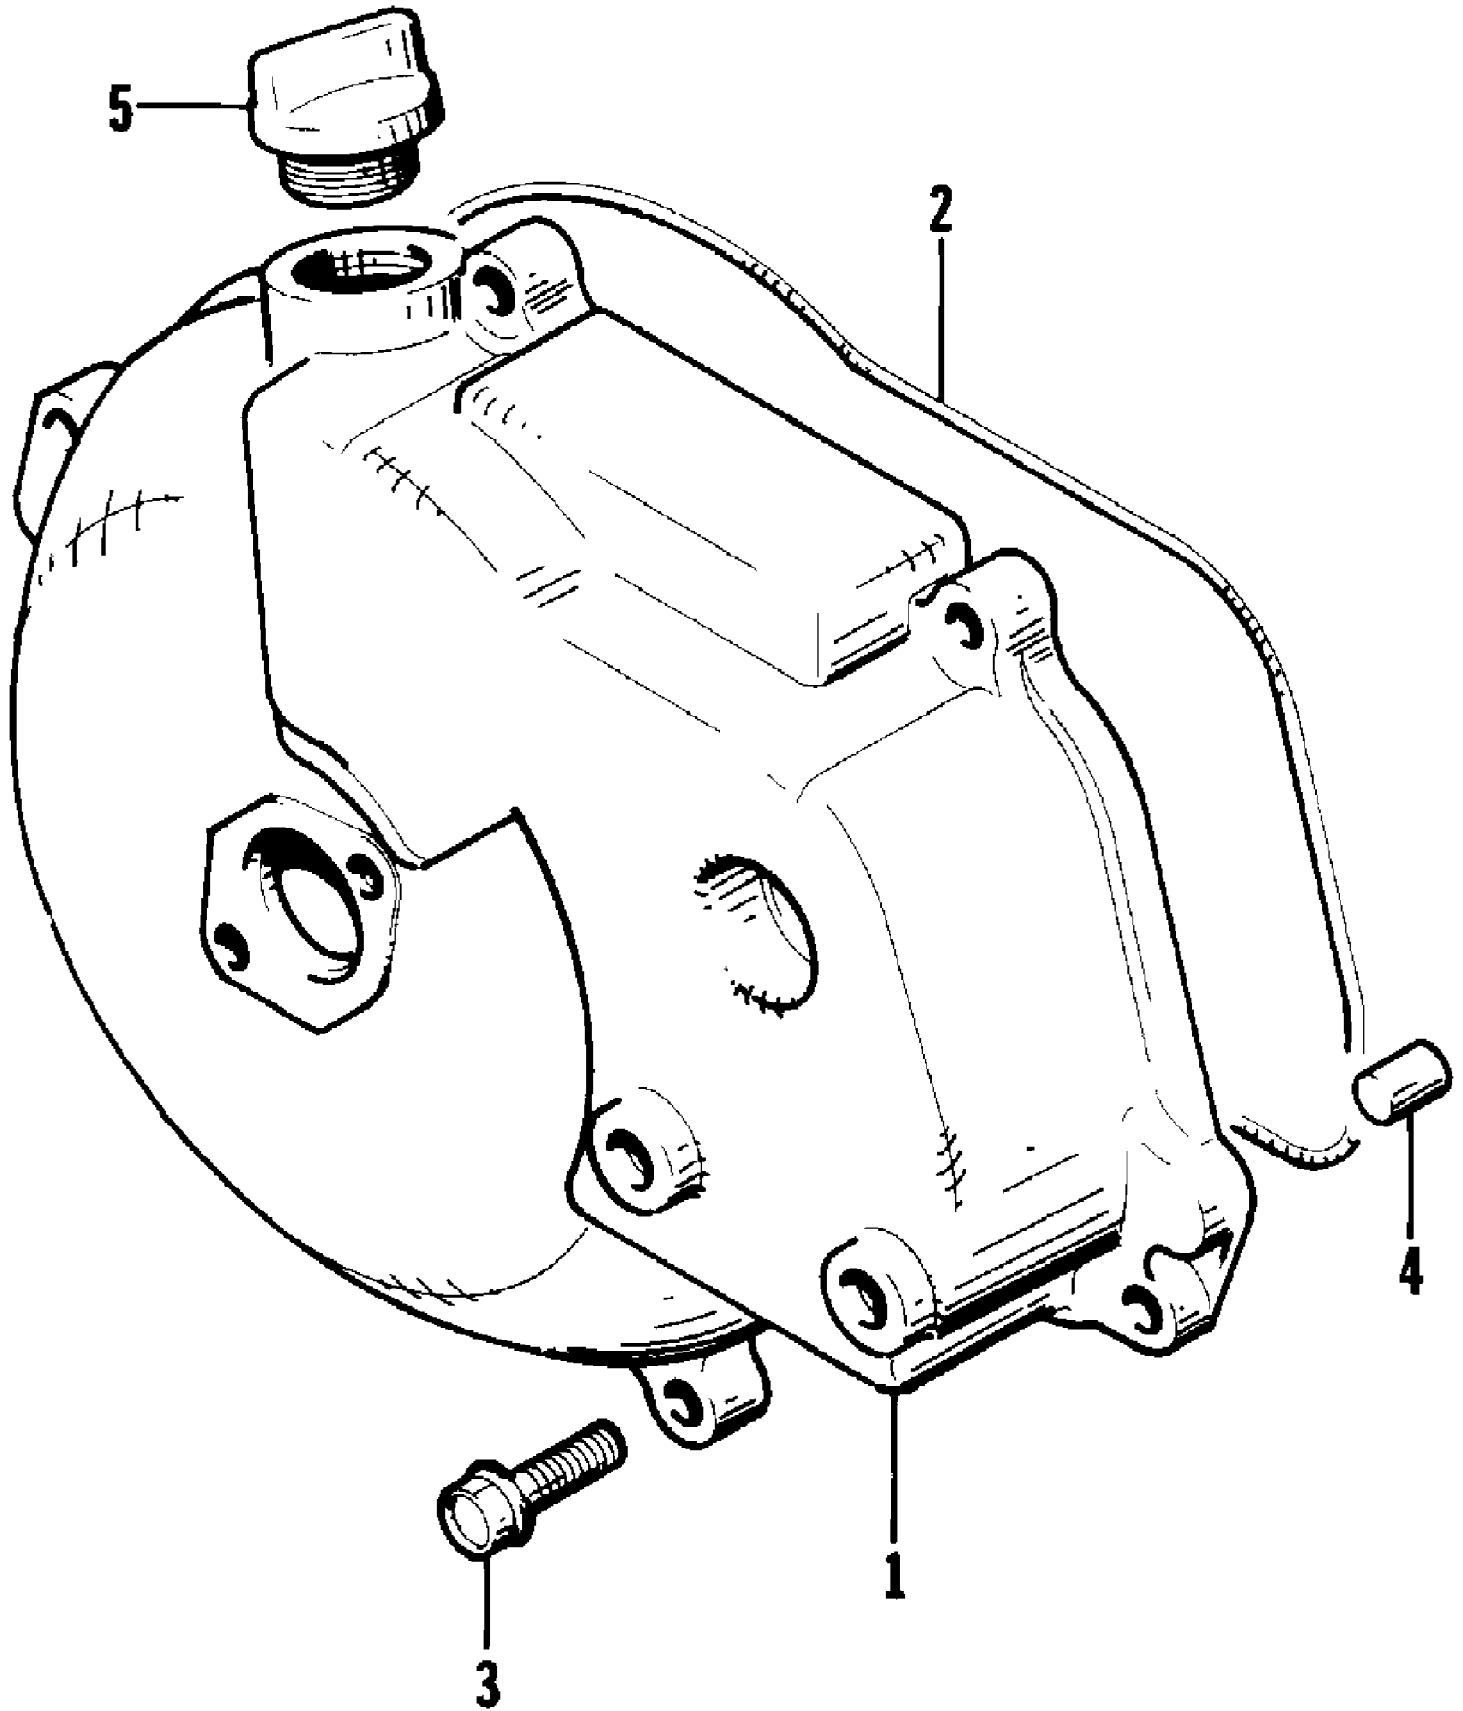

1996 MONTEGO (96MTF-W-1996)
MAGNETO CASE

1996 MONTEGO (96MTF-W-1996)
MAGNETO CASE

Ref #	Part Number	Qty	S/P/F	Description
1	3008-238	1	/P	Case, Magneto
2	3008-053	1		O-Ring
3	3008-213	6	/P	Screw, Cap
4	3008-146	2		Pin
5	3008-023	1		Plug