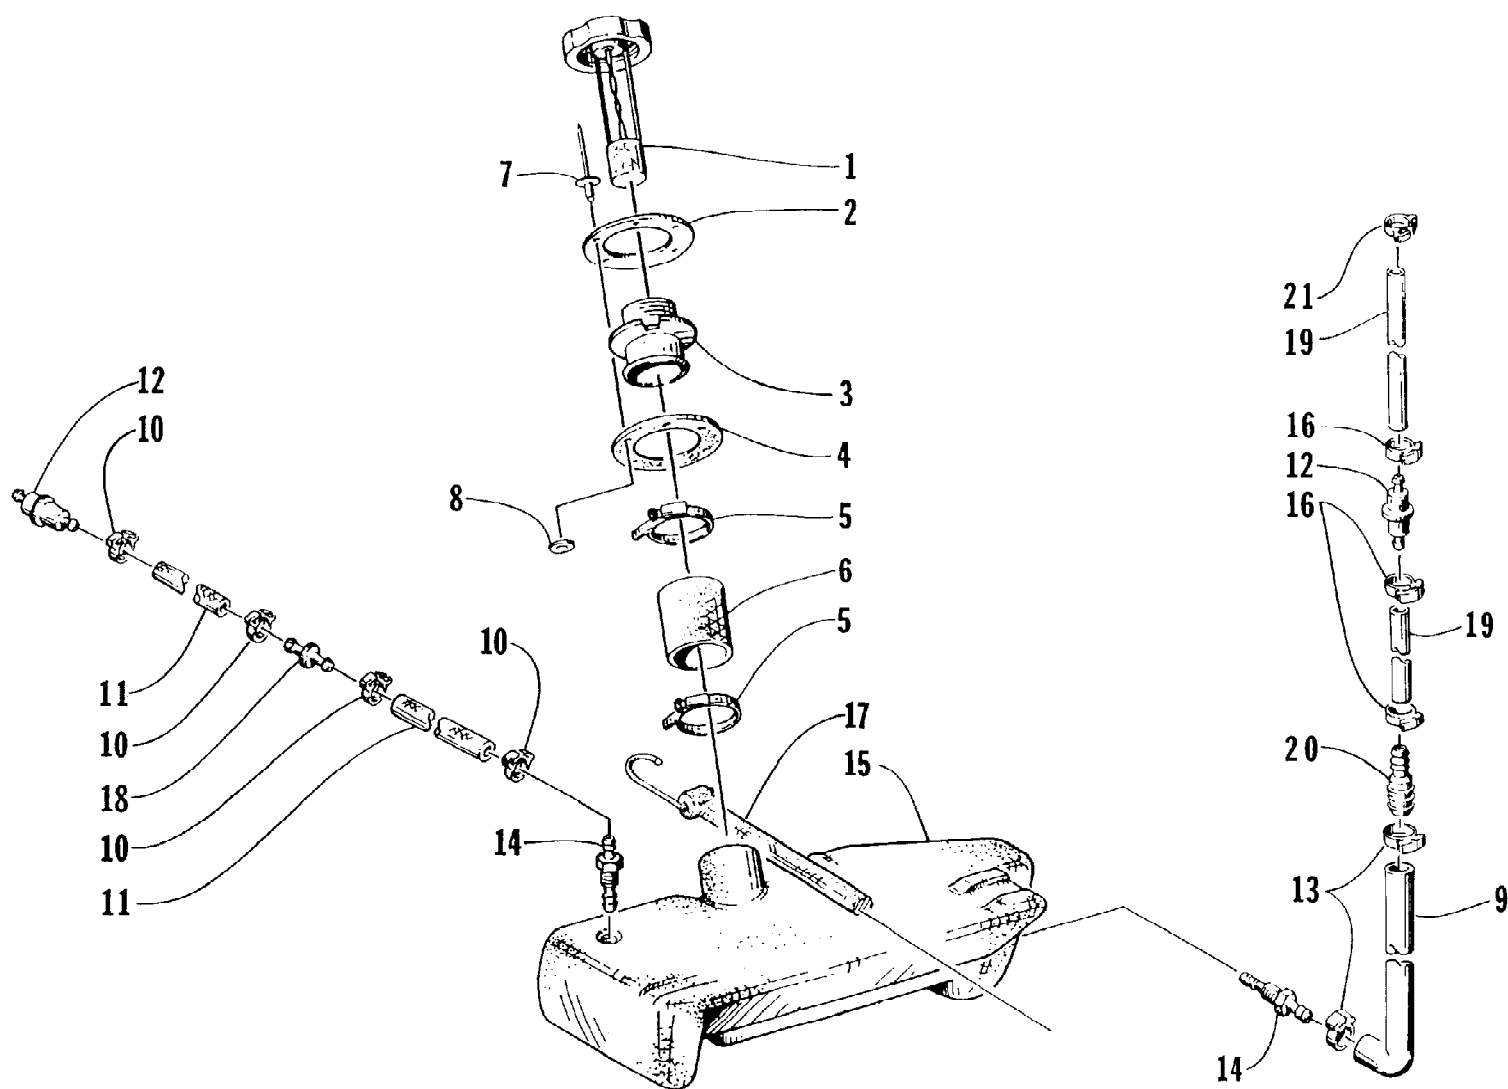

1996 MONTEGO (96MTF-W-1996)
OIL TANK ASSEMBLY

Page 45 of 55

Ref #	Part Number	Qty	S/P/F	Description
1	0670-541	1		Cap, Oil Gauge
2	0670-304	1		Ring, Mounting Filler Neck
3	0670-270	1		Neck, Filler
4	0670-271	1		Seal, Filler Neck
5	0624-037	3		Clamp, Hose
6	0710-171	1		Hose, Filler
7	0623-602	6	S	Rivet
8	0623-603	6		Washer
9	0610-263	0		Hose, Oil
10	0624-120	5		Clamp, Hose
11	0610-107	0		Hose
12	0510-335	2	/P	Filter, Fuel
13	0623-646	2		Clamp, Hose
14	0670-564	2		Outlet, Tank
15	0670-446	1		Tank, Oil
16	0623-063	3		Clamp
17	0773-383	2		Strap Assembly
18	0610-059	1		Valve, Check
19	0710-022	0	S	Hose, Oil Line
20	0673-985	1		Union, Coupler
21	0623-502	1		Clamp, Hose