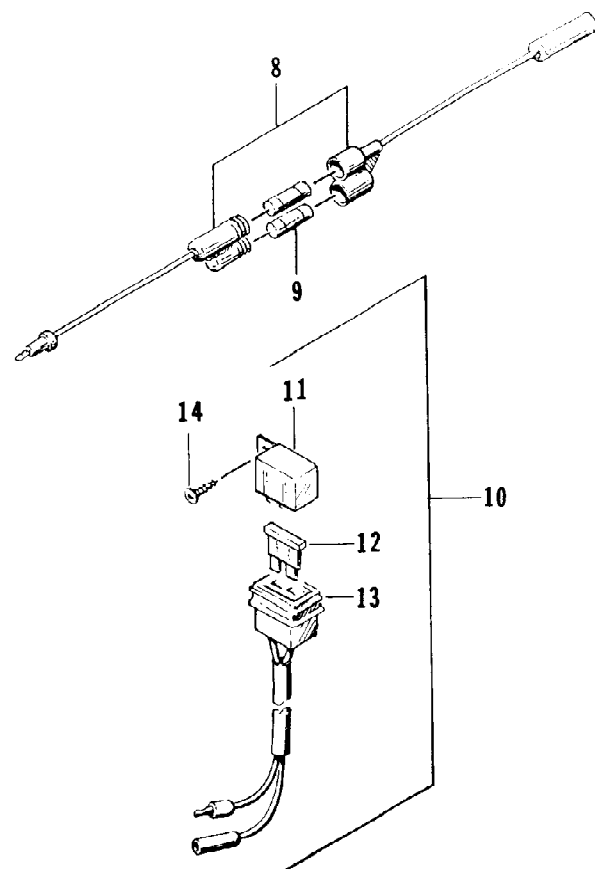

1996 MONTEGO (96MTF-W-1996)
WIRING HARNESS

1996 MONTEGO (96MTF-W-1996)
WIRING HARNESS

Page 55 of 55

Ref #	Part Number	Qty	S/P/F	Description
1	3008-044	1		Clamp
2	3008-332	2		Clamp
2	3008-357	2	F	Clamp
3	3008-346	1		Cable
4	3008-345	1	/P	Cable
5	3008-334	1	/P	Grommet
6	3008-154	1		Cable, Ground
7	3008-347	1		Harness, Wiring
7	3008-292	1	F	Harness, Wiring
8	0630-082	1		Fuse Holder, Waterproof
9	0630-084	1		Fuse, 3 AMP
10	0630-089	1		Fuse Holder, Blade (inc. 11-13)
11	0	1	F	Cover, Fuse Holder
12	0630-056	1		Fuse, 3 AMP
13	0	1	F	Body, Fuse Holder
14	0624-068	1		Clip, Retainer
15	3008-362	1	/P/F	Grommet