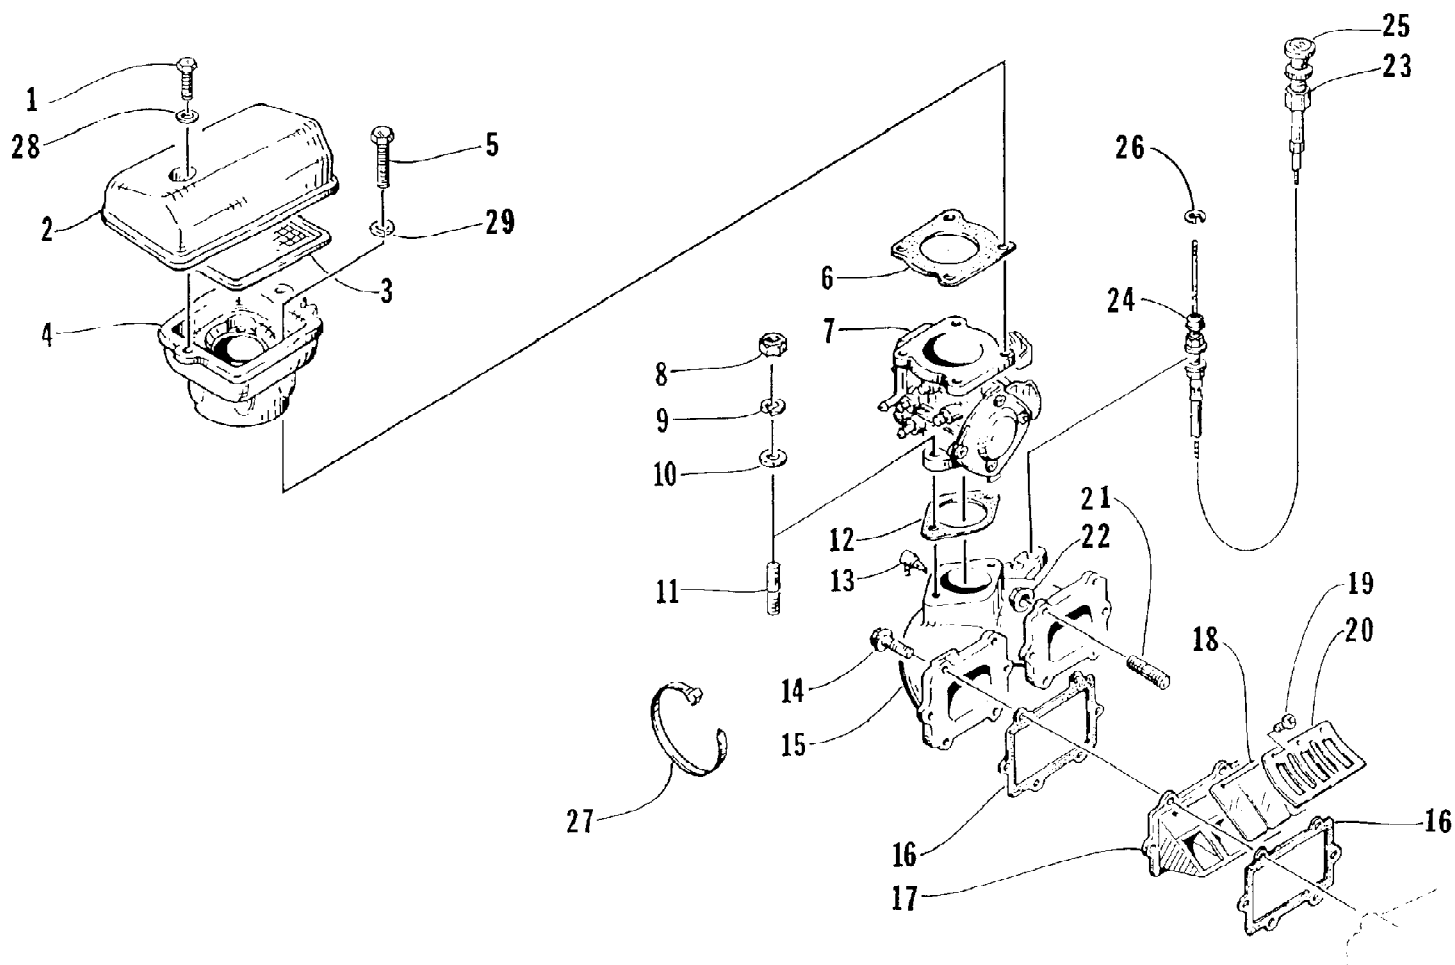

1996 MONTEGO (96MTF-W-1996)
INTAKE ASSEMBLY

1996 MONTEGO (96MTF-W-1996)
INTAKE ASSEMBLY

Page 37 of 55

Ref #	Part Number	Qty	S/P/F	Description
1	0624-046	2		Screw, Cap
2	3008-177	1		Cover, Spark Arrestor
3	3008-354	1	/P	Screen, Spark Arrestor
4	0673-044	1		Spark Arrestor - Lower
5	0624-053	4	/P	Screw, Cap
6	0673-389	1		Gasket, Spark Arrestor
7	0670-542	1		Carburetor
8	0624-061	2		Nut, Jam
9	0624-027	2		Washer, Lock
10	0624-028	2		Washer
11	0624-051	2		Bolt, Stud
12	0673-057	1		Gasket, Intake
13	3008-087	1	S	Valve, Check
14	3008-213	8	/P	Screw, Cap
15	0673-734	1		Manifold, Intake
16	3008-076	4	S	Gasket, Reed Valve
17	3008-073	2	S	Reed Valve Assembly (inc. 18-20)
18	3008-075	4		Valve, Reed
19	3004-506	12	/P	Screw, Cap
20	3008-074	4		Stopper, Reed Valve
21	3008-156	4	S	Bolt, Stud
21	3008-370	4	/P/F	Bolt, Stud
22	3008-158	4	/P	Nut
22	3008-214	4	F	Nut
23	0687-051	1	/P	Nut
24	0687-052	2	/P	Cover, Boot
25	0687-069	1		Cable, Choke
26	0624-268	1		Ring, Retaining
27	0123-811	0		Tie, Cable
28	0624-022	2		Washer
29	0624-036	8		Washer, Lock