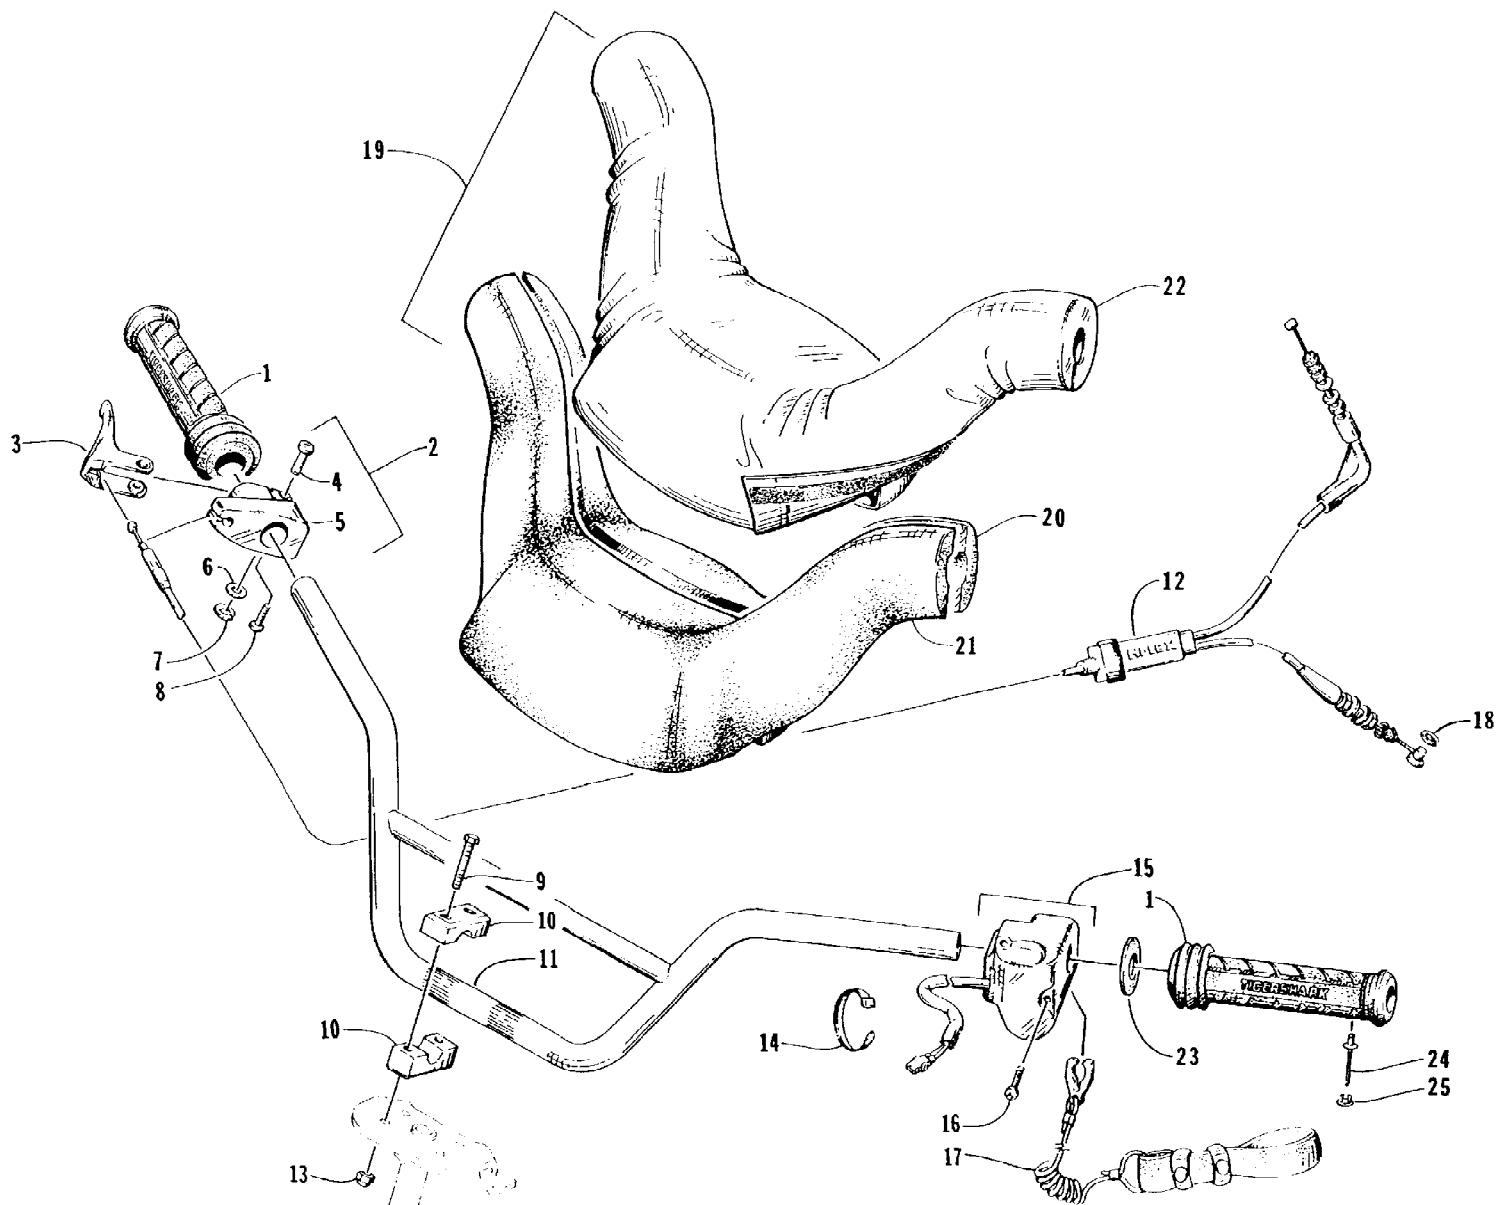

1996 MONTEGO (96MTF-W-1996)
HANDLEBAR ASSEMBLY

Page 25 of 55

Ref #	Part Number	Qty	S/P/F	Description
1	0673-990	2	S	Grip, Handlebar
2	0773-018	1		Throttle, Assembly (inc. 3-8)
3	0605-234	1		Lever, Throttle
4	0605-236	1		Pin, Throttle Lever
5	0605-235	1		Housing, Throttle
6	0624-099	1		Washer
7	0624-113	1		C-Clip
8	0624-091	1		Screw, Machine
9	0624-056	4		Screw, Cap
10	0673-282	4		Cap, Steering Adjuster
11	0773-572	1		Handlebar
12	0687-054	1		Cable, Throttle
13	0624-250	4		Nut, Lock
14	0123-788	1	/P	Tie, Cable
15	0609-203	1		Tether, Switch Assembly (inc. 16-17)
16	0624-148	3		Screw, Machine
17	0609-243	1	S	Cord, Tether
18	0624-104	1		C-Clip
19	0773-508	1		Handlebar Pad - Assembly (inc. 20-22)
20	0605-253	1		Pad, Handlebar - Rear
21	0605-244	1		Pad, Handlebar - Front
22	0	1	F	Cover, Handlebar Pad
23	1673-095	1		Washer, Rubber - Handlebar
24	0624-257	2		Screw, Self-Tapping