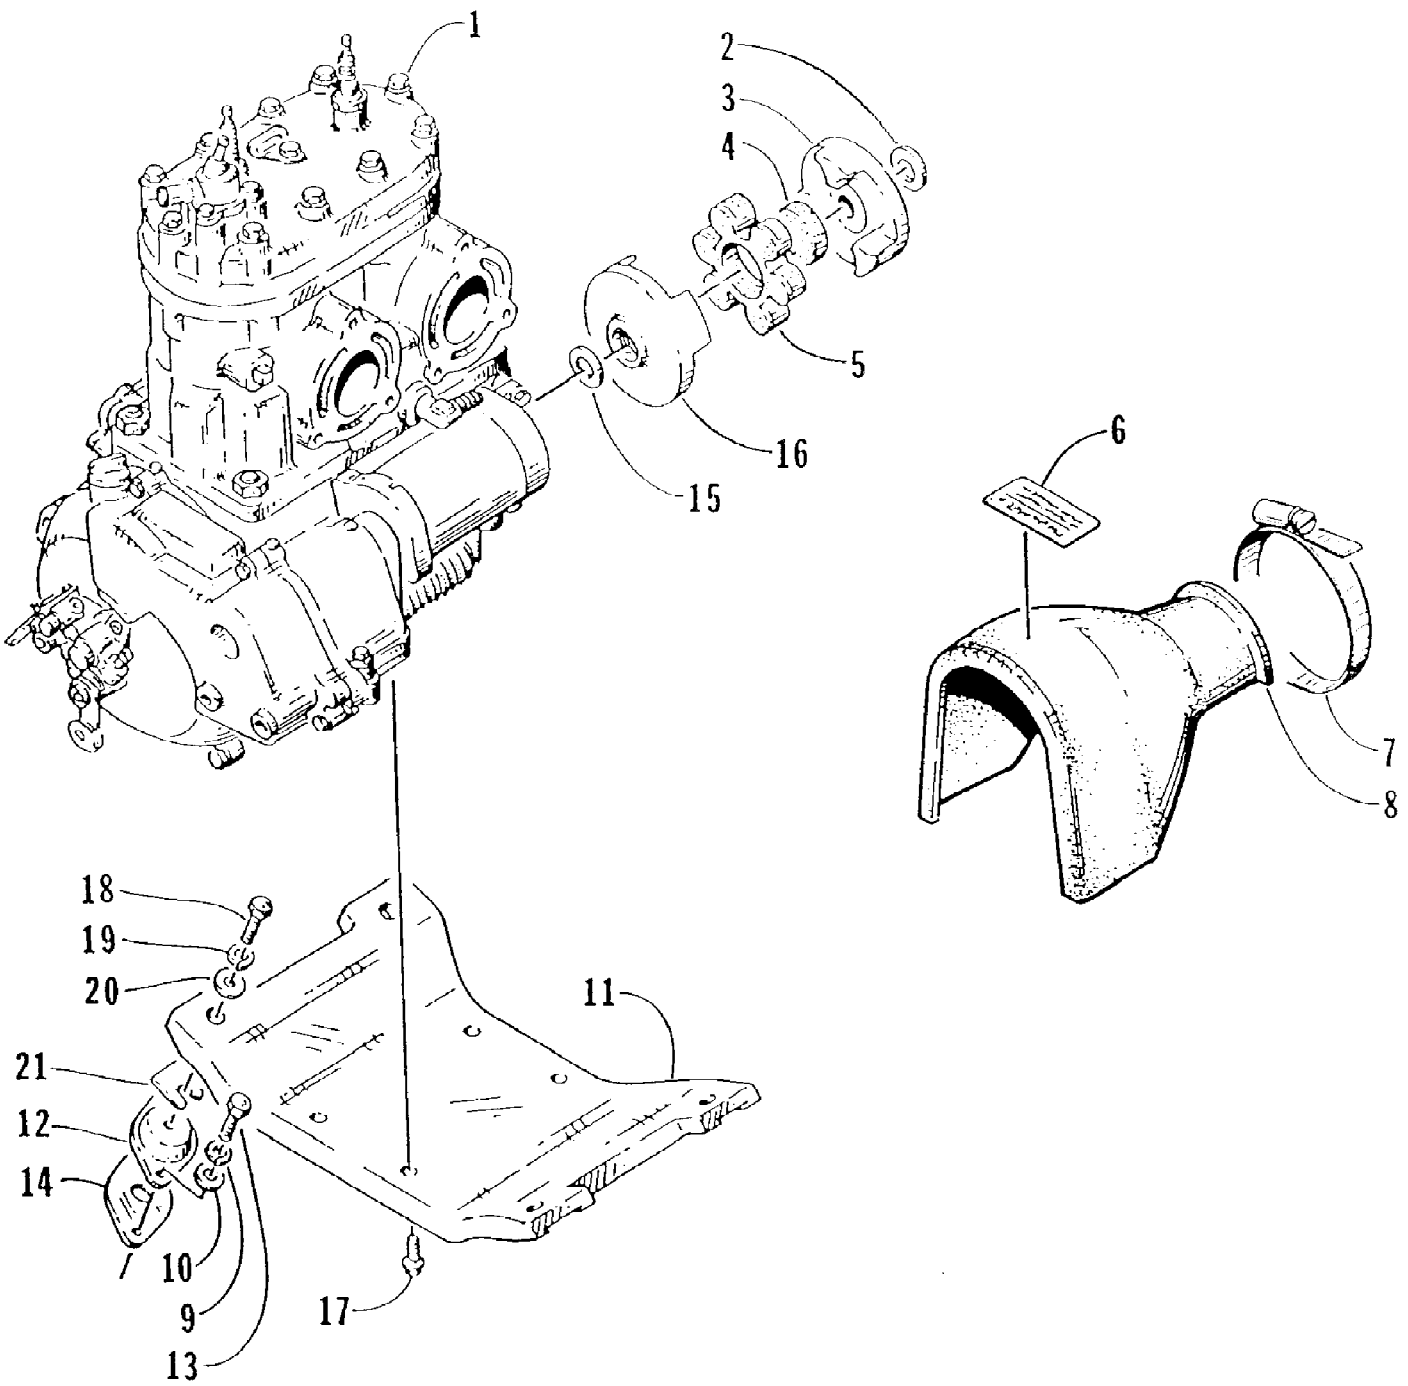

1996 MONTEGO (96MTF-W-1996)
ENGINE AND RELATED ASSEMBLY

Page 19 of 55

Ref #	Part Number	Qty	S/P/F	Description
1	0662-152	1		Engine
1	0662-174	1	F	Engine
2	0624-017	2		Washer
2	0624-017	1	F	Washer
3	3008-090	2	/P	Coupler, Engine
3	3008-090	1	/P/F	Coupler, Engine
4	0673-146	1		Insert, Damper - Coupler
5	0773-581	1	S	Damper, Coupler (inc. 4)
6	1611-608	1		Decal, Warning
7	0624-037	1		Clamp, Hose
8	0773-437	1	/P	Shield, Safety Coupler (inc. 6-7)
9	0624-027	10		Washer, Lock
10	0624-028	12		Washer
11	3008-239	1	/P	Plate, Engine Mount
11	3008-395	1	S/F	Plate, Engine Mount
12	3008-054	4		Damper, Engine
13	0624-087	8		Screw, Cap
14	0673-509	0		Shim, Engine Mount - 0.063 in.
15	1673-010	1	F	Washer
16	3008-449	1	/P/F	Coupler, Engine
17	3008-203	4	/P	Screw, Cap
18	3008-240	4		Screw, Cap
19	3008-021	4		Washer, Lock
20	3008-016	4		Washer
21	0624-015	0	/P	Shim - 1.5 mm
21	0624-014	0	/P	Shim - 0.5 mm