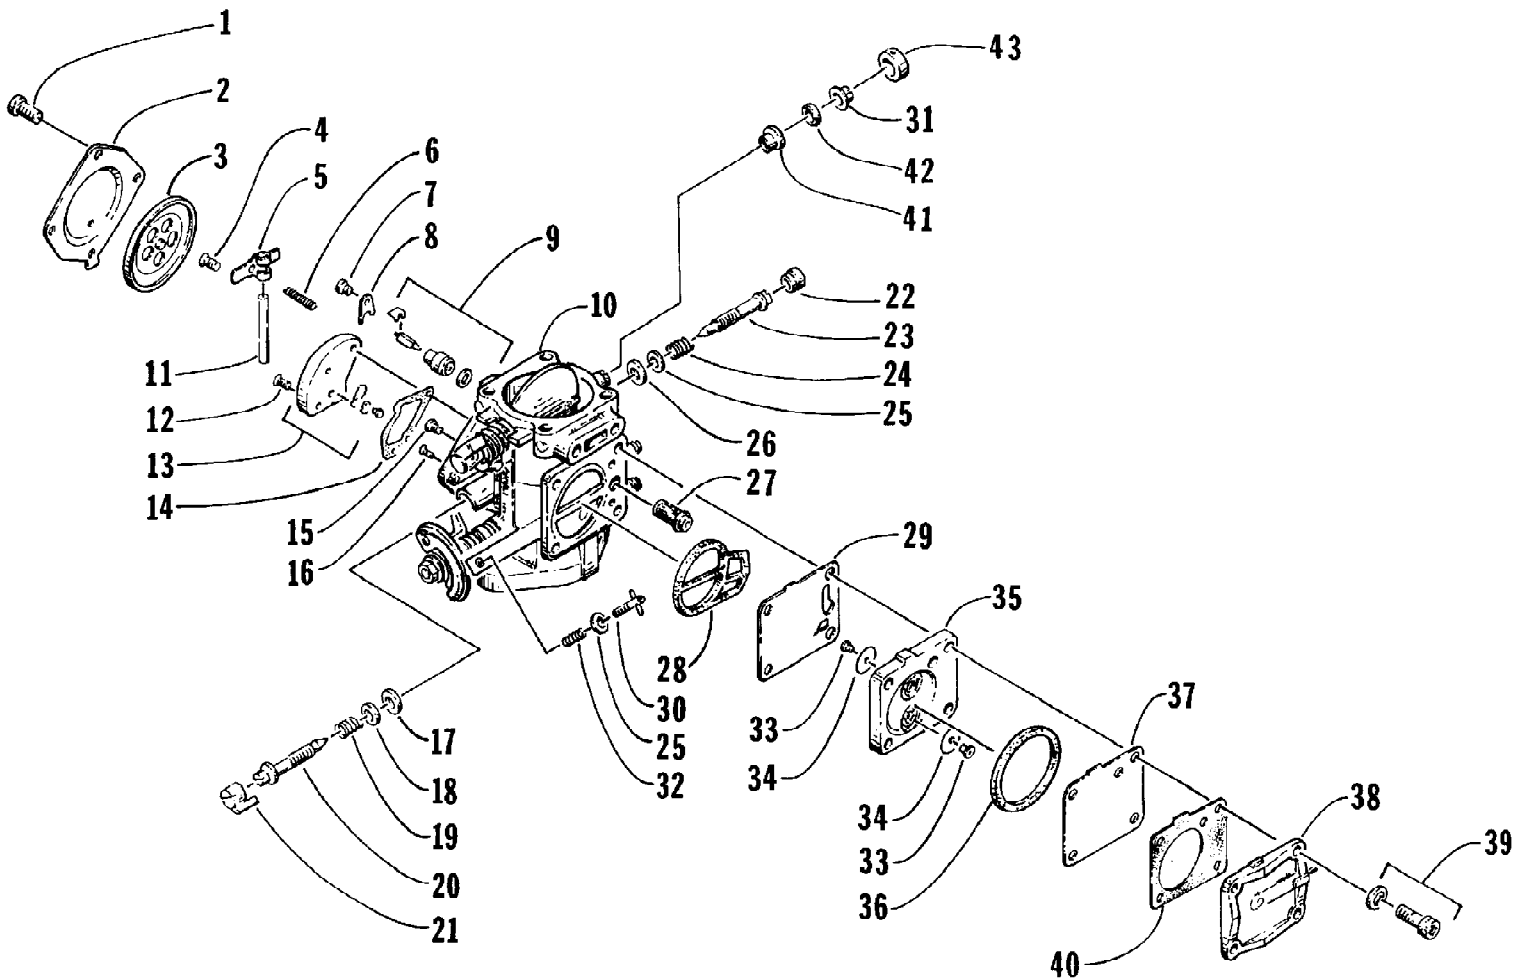

1996 MONTEGO (96MTF-W-1996)
BILGE PUMP ASSEMBLY

1996 MONTEGO (96MTF-W-1996)
BILGE PUMP ASSEMBLY

Page 5 of 55

Ref #	Part Number	Qty	S/P/F	Description
1	0673-377	2		Fitting, Outlet - Bilge
2	0612-456	3		Seal, Fitting
3	0673-378	3	S	Nut, Fitting
4	0624-018	6		Clamp, Hose
5	0610-202	0	/P	Hose, Bilge - 15 ft
6	0673-483	1		T-Connection
7	0673-012	1		Pump, Bilge
8	0624-037	1		Clamp
9	0673-435	1		Plate, Mounting - Bilge Pump
10	0612-456	1		Seal, Drain Plug
11	0624-021	2		Nut, Lock
12	0673-278	1		Retainer, Drain Plug
13	0673-404	1		Plug, Drain

1996 MONTEGO (96MTF-W-1996)
CARBURETOR

1996 MONTEGO (96MTF-W-1996)
CARBURETOR

Page 7 of 55

Ref #	Part Number	Qty	S/P/F	Description
	0670-542	1		Assembly
	0678-066	1		Carburetor Rebuild Kit
1	6505-689	4		Screw
2	6505-662	1		Cover
3	6505-663	1		Diaphragm Assembly
4	6505-692	1		Screw, Machine
5	6505-664	1		Arm
6	6505-669	1		Spring
7	6505-695	1		Screw, Machine
8	6505-682	1		Plate
9	6505-671	1		Needle Valve Assembly
10	0	1	F	Mixing Body
11	6505-681	1		Pin
12	6505-679	2		Screw, Machine
13	6505-680	1		Block, Metering
14	6505-677	1		Gasket
15	6505-694	1		Main Jet - 107.5
16	6505-793	1		Pilot Jet - 117.5
17	6505-701	1		Seal
18	6505-661	1		Washer
19	6505-660	1		Spring
20	6505-667	1		Adjuster
21	6505-659	1		Cap
22	6505-698	1		Cap
23	6505-699	1		Adjuster
24	6505-678	1		Spring
26	6505-700	1	S	O-Ring
27	6505-676	1		Filter
28	6505-665	1		S-Gasket
29	6505-656	1	/P	Diaphragm, Damper
30	6505-702	1		Screw Assembly
31	6505-697	1		Retainer
32	6505-651	1		Spring
33	0	2	F	Grommet
34	0	2	F	Valve
35	6505-655	1		Body Assembly, Diaphragm
36	6505-683	1		O-Ring
37	6505-654	1		Diaphragm, Pump
38	6505-652	1		Cover, Pump
39	6505-704	4		Screw w/Washer
40	6505-653	1		Gasket
41	6505-817	2		Bushing, Choke Shaft
42	6505-701	2		Seal, Choke Shaft
43	6505-822	1		Collar, Lock