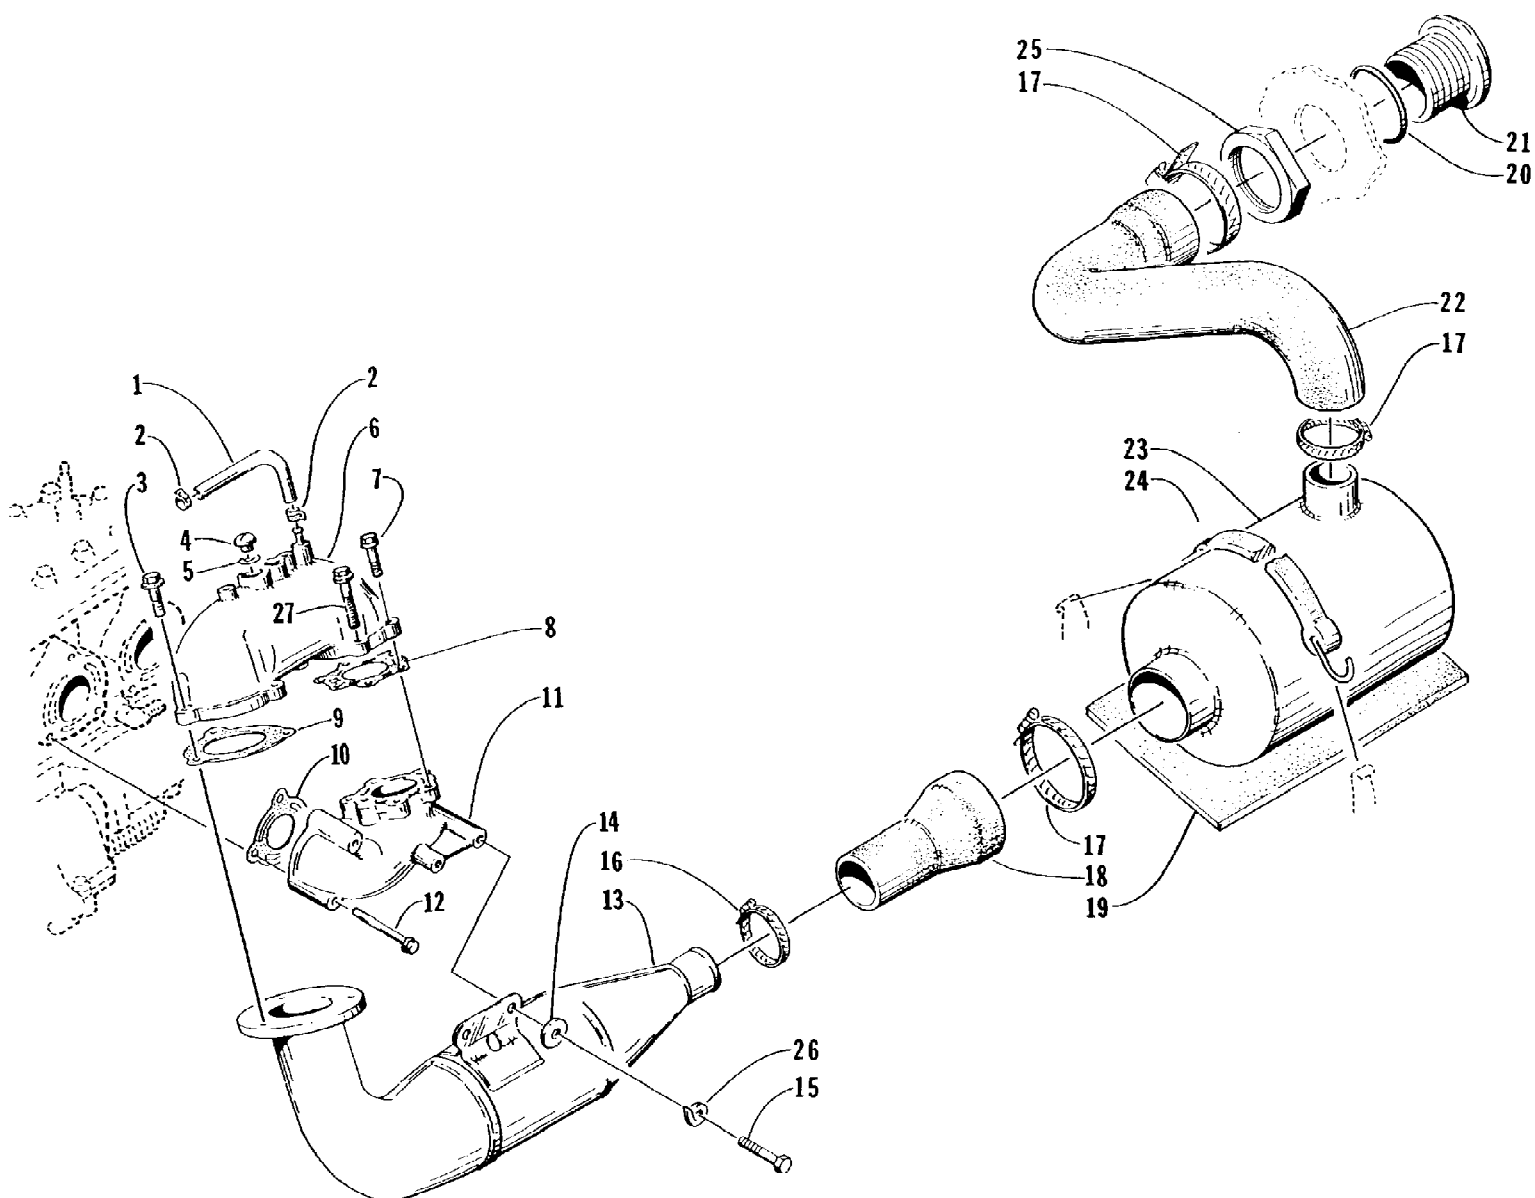

1996 MONTEGO (96MTF-W-1996)
ENGINE AND RELATED ASSEMBLY

Page 19 of 55

Ref #	Part Number	Qty	S/P/F	Description
1	0662-152	1		Engine
1	0662-174	1	F	Engine
2	0624-017	2		Washer
2	0624-017	1	F	Washer
3	3008-090	2	/P	Coupler, Engine
3	3008-090	1	/P/F	Coupler, Engine
4	0673-146	1		Insert, Damper - Coupler
5	0773-581	1	S	Damper, Coupler (inc. 4)
6	1611-608	1		Decal, Warning
7	0624-037	1		Clamp, Hose
8	0773-437	1	/P	Shield, Safety Coupler (inc. 6-7)
9	0624-027	10		Washer, Lock
10	0624-028	12		Washer
11	3008-239	1	/P	Plate, Engine Mount
11	3008-395	1	S/F	Plate, Engine Mount
12	3008-054	4		Damper, Engine
13	0624-087	8		Screw, Cap
14	0673-509	0		Shim, Engine Mount - 0.063 in.
15	1673-010	1	F	Washer
16	3008-449	1	/P/F	Coupler, Engine
17	3008-203	4	/P	Screw, Cap
18	3008-240	4		Screw, Cap
19	3008-021	4		Washer, Lock
20	3008-016	4		Washer
21	0624-015	0	/P	Shim - 1.5 mm
21	0624-014	0	/P	Shim - 0.5 mm