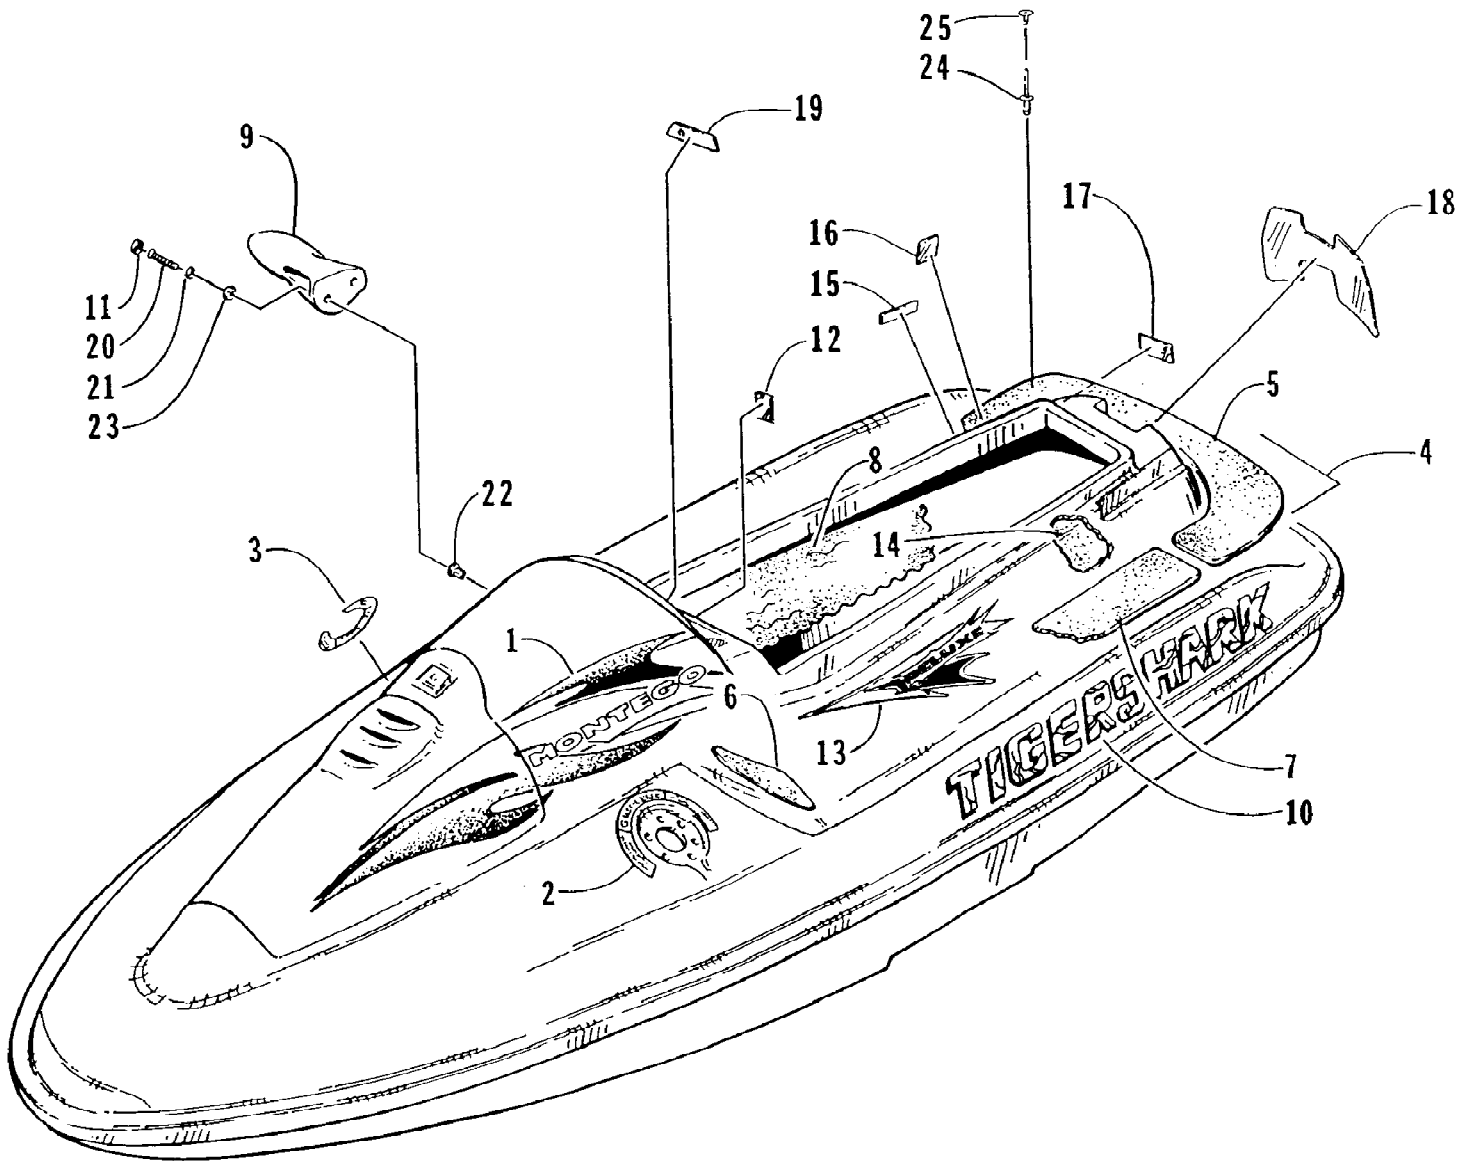

1996 MONTEGO (96MTF-W-1996)
DECAL AND FOOTPAD ASSEMBLY

Page 15 of 55

Ref #	Part Number	Qty	S/P/F	Description
1	0614-178	1		Decal, Hood - Right
1	0614-179	1		Decal, Hood - Left
2	0614-154	1		Decal, USCG Exception
3	1611-605	1		Decal, Oil Filler
4	0773-621	1		Pad, Foot - Deck Assembly (inc. 5-7)
5	0673-961	1		Pad, Foot - Rear
6	0673-964	1		Pad, Foot - Front Right
6	0673-965	1		Pad, Foot - Front Left
7	0673-962	1		Pad, Foot - Right
7	0673-963	1		Pad, Foot - Left
8	0617-184	1		Foam, Deck - Right
10	0614-183	2		Decal, Deck - "Tigershark"
12	1611-866	1		Decal, Warning - Gas Vapors
14	0617-183	1		Foam, Deck - Left
15	0614-059	1		Decal, Common Sense
16	0614-066	1		Decal, USCG Exemption
17	0614-154	1		Decal, Caution - Uprighting
18	0614-241	1		Decal, Regulation
19	0614-182	1		Decal, Console
24	8060-230	34		Rivet
25	0673-952	34		Plug, Mushroom