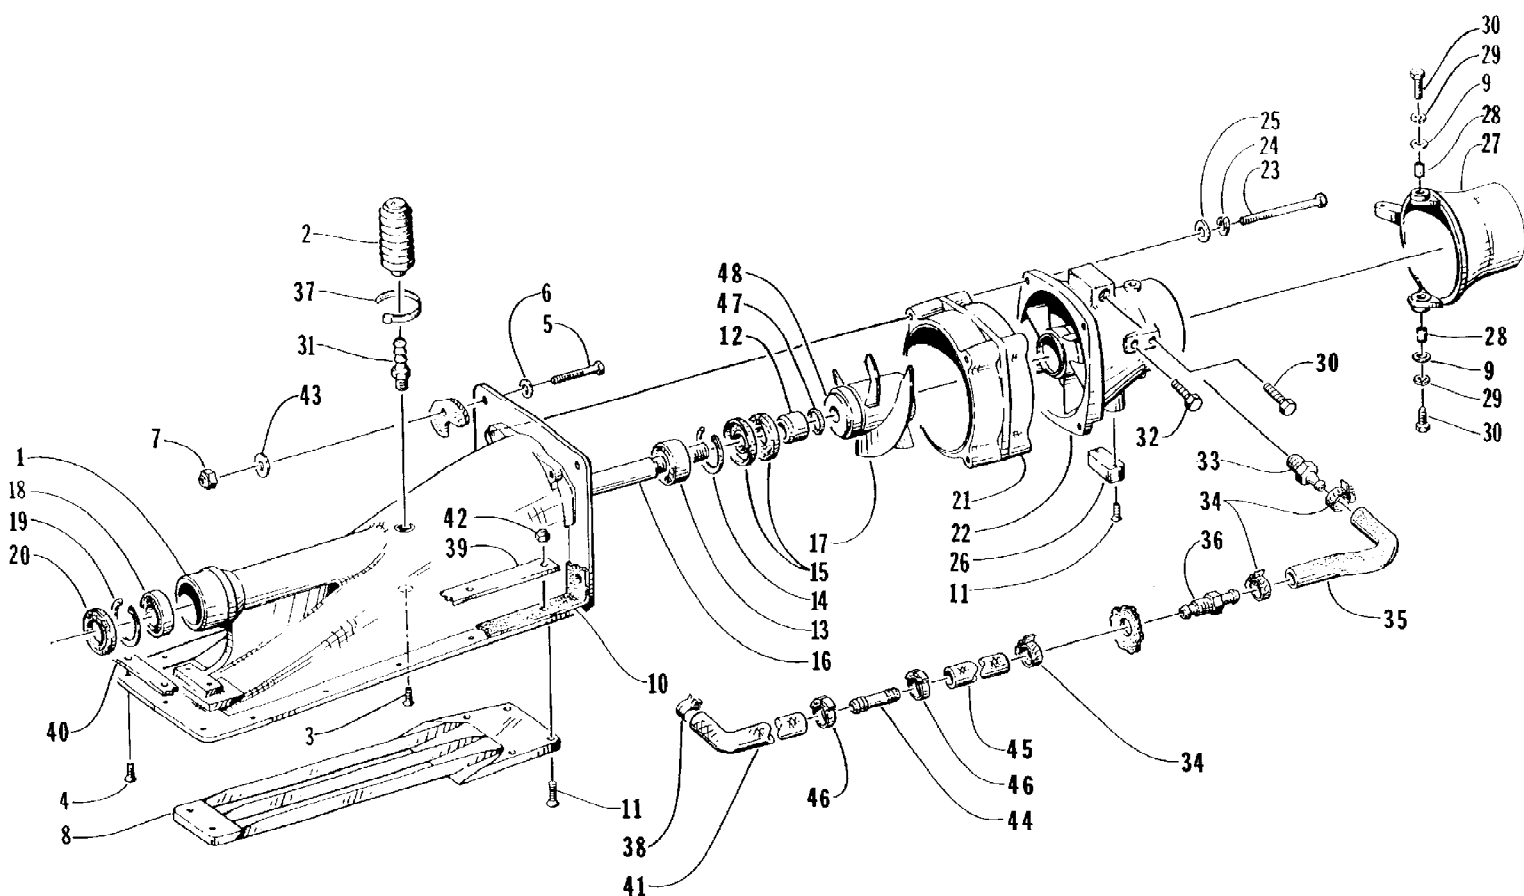

1996 MONTEGO (96MTF-W-1996)
IMPELLER DRIVE ASSEMBLY

1996 MONTEGO (96MTF-W-1996)
IMPELLER DRIVE ASSEMBLY

Page 35 of 55

Ref #	Part Number	Qty	S/P/F	Description
1	0673-661	1		Inlet, Pump
2	3008-100	1		Bladder, Case
3	0624-091	1		Screw, Machine
4	0624-186	13		Screw, Machine
5	0624-007	4		Screw, Cap
6	0624-265	4		Washer
7	0624-009	4		Nut, Lock
8	0675-120	1		Grate, Inlet
9	0624-106	2		Washer
10	0612-532	1		Seal, Pump Inlet
11	0624-183	8		Screw, Machine
12	0673-256	1		Spacer, Impeller - Driveshaft
13	0673-505	1	S	Bearing - Rear
14	0624-044	1		Ring, Snap
15	0673-033	2		Seal, Rear
16	0673-363	1	/P	Driveshaft
17	0773-103	1	/P	Impeller
18	0673-030	1		Bearing
19	0624-043	1		Ring, Snap
20	0673-031	1		Seal
21	0673-664	1		Ring, Wear
22	0673-760	1		Venturi, Stator
23	0624-045	4		Screw, Cap
24	0624-027	4		Washer, Lock
25	0624-028	4		Washer
26	0624-0841	1		Anode, Zinc
27	0673-038	1		Nozzle, Steering
28	0673-083	2		Bushing, Steering Nozzle
29	0624-036	2		Washer, Lock
30	0624-214	4		Screw, Cap
31	0610-172	1		Fitting
32	0624-229	2		Screw, Cap
33	0670-118	1		Fitting, Outlet
34	0624-016	3		Clamp
35	0610-209	1		Hose, Formed
36	0673-700	1		Fitting, Hull
37	0123-811	1		Tie, Cable
38	3008-455	1		Clamp
39	0673-008	2		Plate, Nut
40	0637-009	1	/P	Plate, Nut
41	0610-206	1	/P	Hose, Water
42	0624-021	13		Nut, Lock
43	0624-159	4		Washer
44	0673-564	1		Coupler
45	0610-106	0	/P	Hose
46	0624-016	2		Clamp
47	0673-493	1		O-Ring, Impeller
48	0673-364	1		Spacer, Impeller - Driveshaft