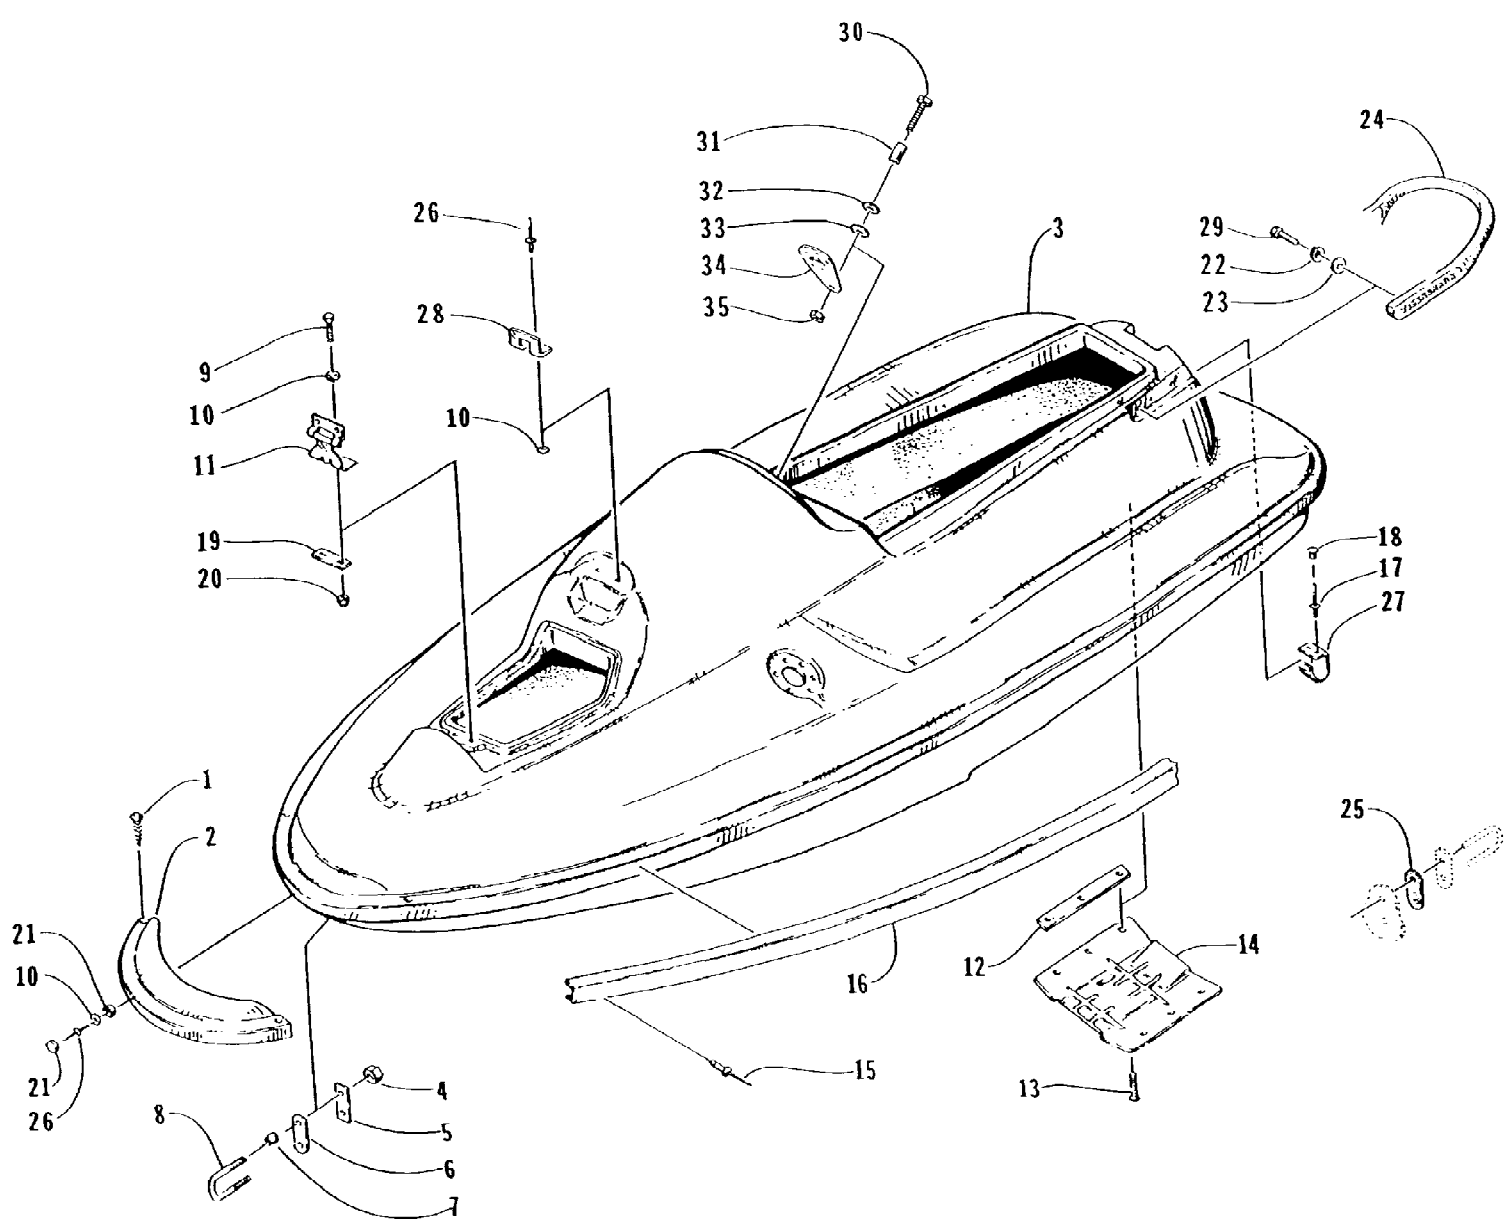

1996 MONTEGO (96MTF-W-1996)
HULL AND RELATED PARTS ASSEMBLY

Page 29 of 55

Ref #	Part Number	Qty	S/P/F	Description
1	0623-585	2		Clip, Retaining
2	0673-935	1	/P	Nose, Cone
3	0773-566	1		Hull/Deck - Assembly
4	0624-258	4		Nut, Hex
5	0673-657	2		Plate, Backing - Eyehook
6	0673-656	6		Plate, Backup - Eyehook
7	0624-259	4		Nut, Cone
8	0624-260	2		U-Bolt
9	0624-112	2	/P	Screw, Cap
10	0624-022	2		Washer
11	0673-871	1		Hinge, Hatch Assembly
12	0673-006	2		Plate, Nut
13	0624-184	4		Screw, Machine
14	0673-676	1		Plate, Ride
15	0624-030	8		Rivet
16	0673-994	1	S	Trim - Right
16	0673-954	1		Trim - Left
17	0623-619	2		Rivet
18	0673-952	2		Plug, Mushroom
19	0673-870	1		Plate, Hinge
20	0624-021	2		Nut, Lock
21	0124-054	2	/P	Snap Cap w/Washer
22	0624-115	2		Washer, Lock
23	0624-228	4		Washer
24	0773-384	1		Handle, Grab
25	1673-083	1		Gasket, Bow Eye - Stern
26	0624-068	44		Rivet
27	0673-975	1	/P	Cover, Rub Rail
28	0673-866	1	/P	Strike, Latch
29	0624-289	4		Screw, Cap
30	0624-223	1		Screw, Cap
31	0673-485	1		Stop, Steering
32	0624-008	1		Washer
33	0623-391	1		Washer, Rubber
34	0673-417	1		Plate, Backing
35	0624-009	1		Nut, Lock