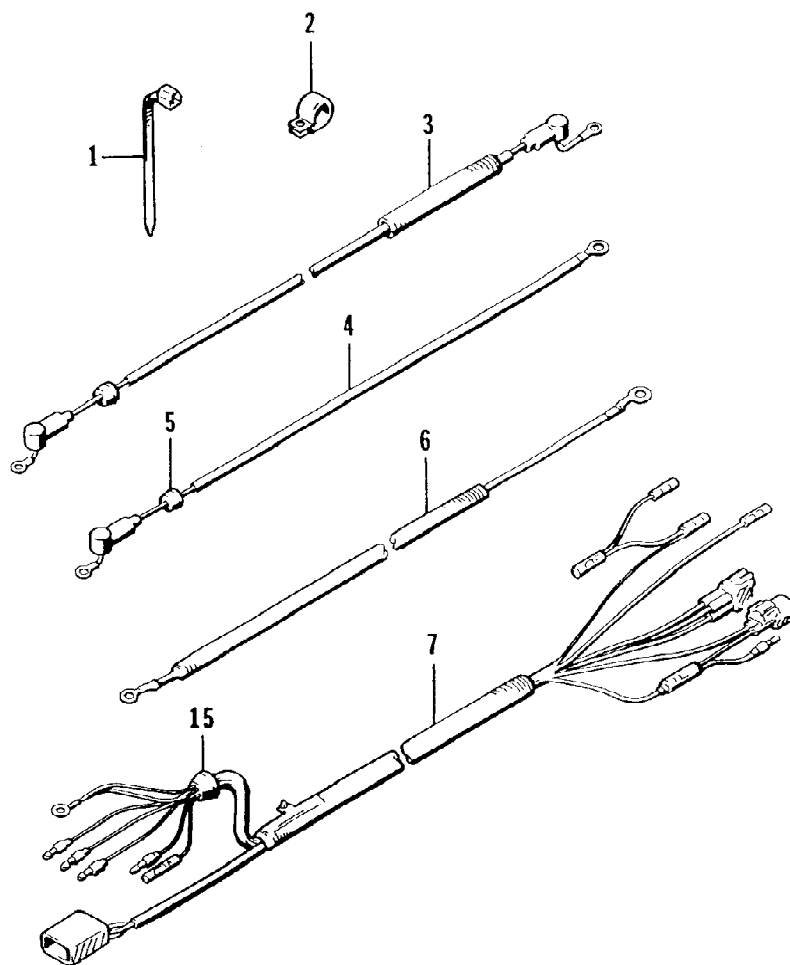

1996 MONTEGO (96MTF-W-1996)
STEERING POST ASSEMBLY

1996 MONTEGO (96MTF-W-1996)
STEERING POST ASSEMBLY

Page 53 of 55

Ref #	Part Number	Qty	S/P/F	Description
1	0624-186	6		Screw, Machine
2	0673-122	2		Bearing, Half-Steering Post
3	0624-021	6		Nut, Lock
4	0624-038	1		Clamp
5	0673-056	1		Seal, Bearing
6	0773-096	1	/P	Post, Steering
7	0717-052	0	/P	Foam, Neoprene Tape
8	0605-149	2		Bearing, Steering Post
9	0605-171	1		Housing, Bearing
10	0673-457	1		Bracket, Support
11	0773-095	1	/P	Bracket, Steering Cable
12	0624-125	1	/P	Washer
13	0624-229	1		Screw, Cap
14	0624-090	1		Nut, Lock
15	0624-192	2		Screw, Cap
16	0624-028	2		Washer
17	0673-028	2		End, Steering Cable
18	0624-107	2		Nut, Jam
19	0673-232	1	/P	Cable, Steering
20	0612-363	2		Seal, Rod
21	0612-364	2		Seal, Steering Cable
22	0624-106	4		Washer
23	0624-105	4		Nut, Jam
24	0705-064	1	/P	Housing, Bearing
25	0673-366	1		Spacer, Bearing Housing
26	0624-114	1		Nut, Lock
27	0624-115	1		Washer, Lock
28	0624-022	6		Washer

1996 MONTEGO (96MTF-W-1996)
WIRING HARNESS

1996 MONTEGO (96MTF-W-1996)
WIRING HARNESS

Page 55 of 55

Ref #	Part Number	Qty	S/P/F	Description
1	3008-044	1		Clamp
2	3008-332	2		Clamp
2	3008-357	2	F	Clamp
3	3008-346	1		Cable
4	3008-345	1	/P	Cable
5	3008-334	1	/P	Grommet
6	3008-154	1		Cable, Ground
7	3008-347	1		Harness, Wiring
7	3008-292	1	F	Harness, Wiring
8	0630-082	1		Fuse Holder, Waterproof
9	0630-084	1		Fuse, 3 AMP
10	0630-089	1		Fuse Holder, Blade (inc. 11-13)
11	0	1	F	Cover, Fuse Holder
12	0630-056	1		Fuse, 3 AMP
13	0	1	F	Body, Fuse Holder
14	0624-068	1		Clip, Retainer
15	3008-362	1	/P/F	Grommet