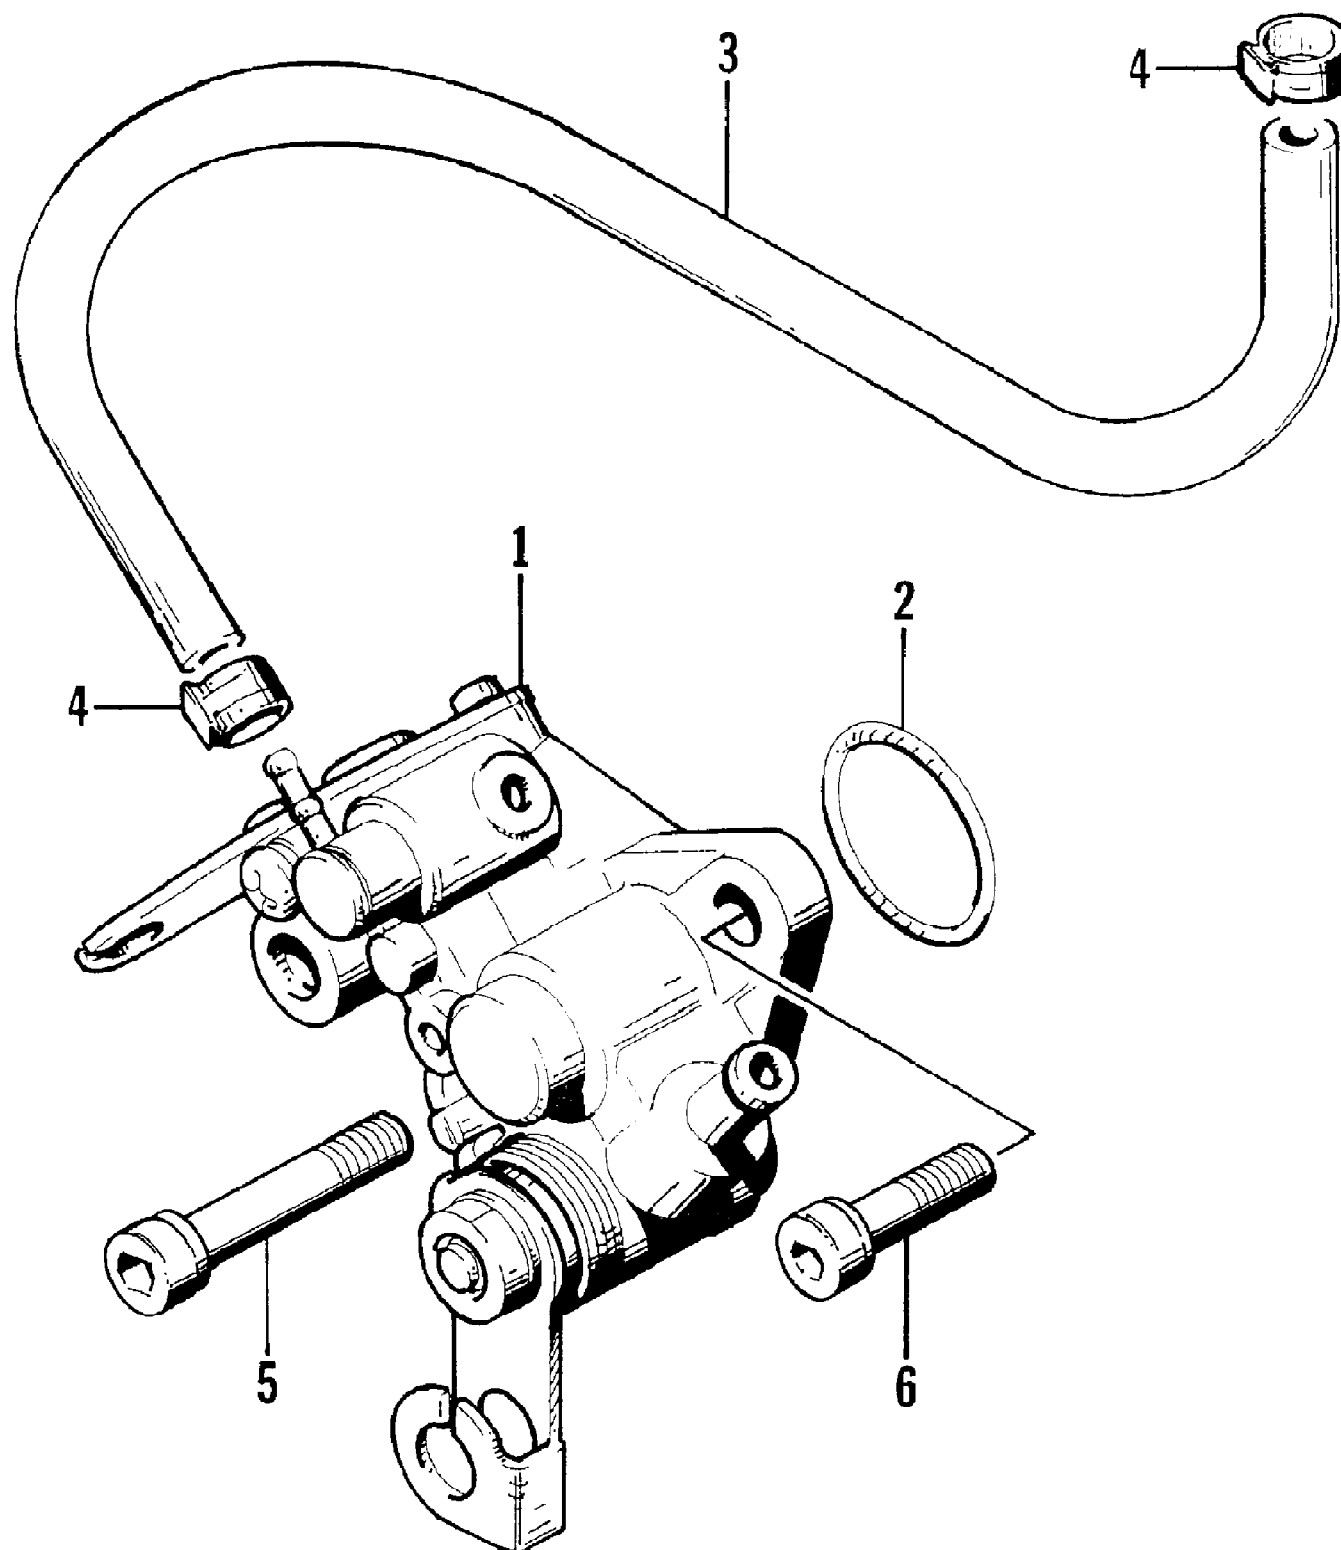

1996 MONTEGO (96MTF-W-1996)
OIL PUMP

Page 43 of 55

Ref #	Part Number	Qty	S/P/F	Description
1	3008-241	1	S	Oil Pump Assembly
1	3008-451	1	S/F	Oil Pump Assembly
2	3008-030	1		O-Ring
3	3008-035	1	/P	Hose
4	0624-291	2		Clamp
5	3008-242	1		Screw, Cap
6	3008-243	1		Screw, Cap