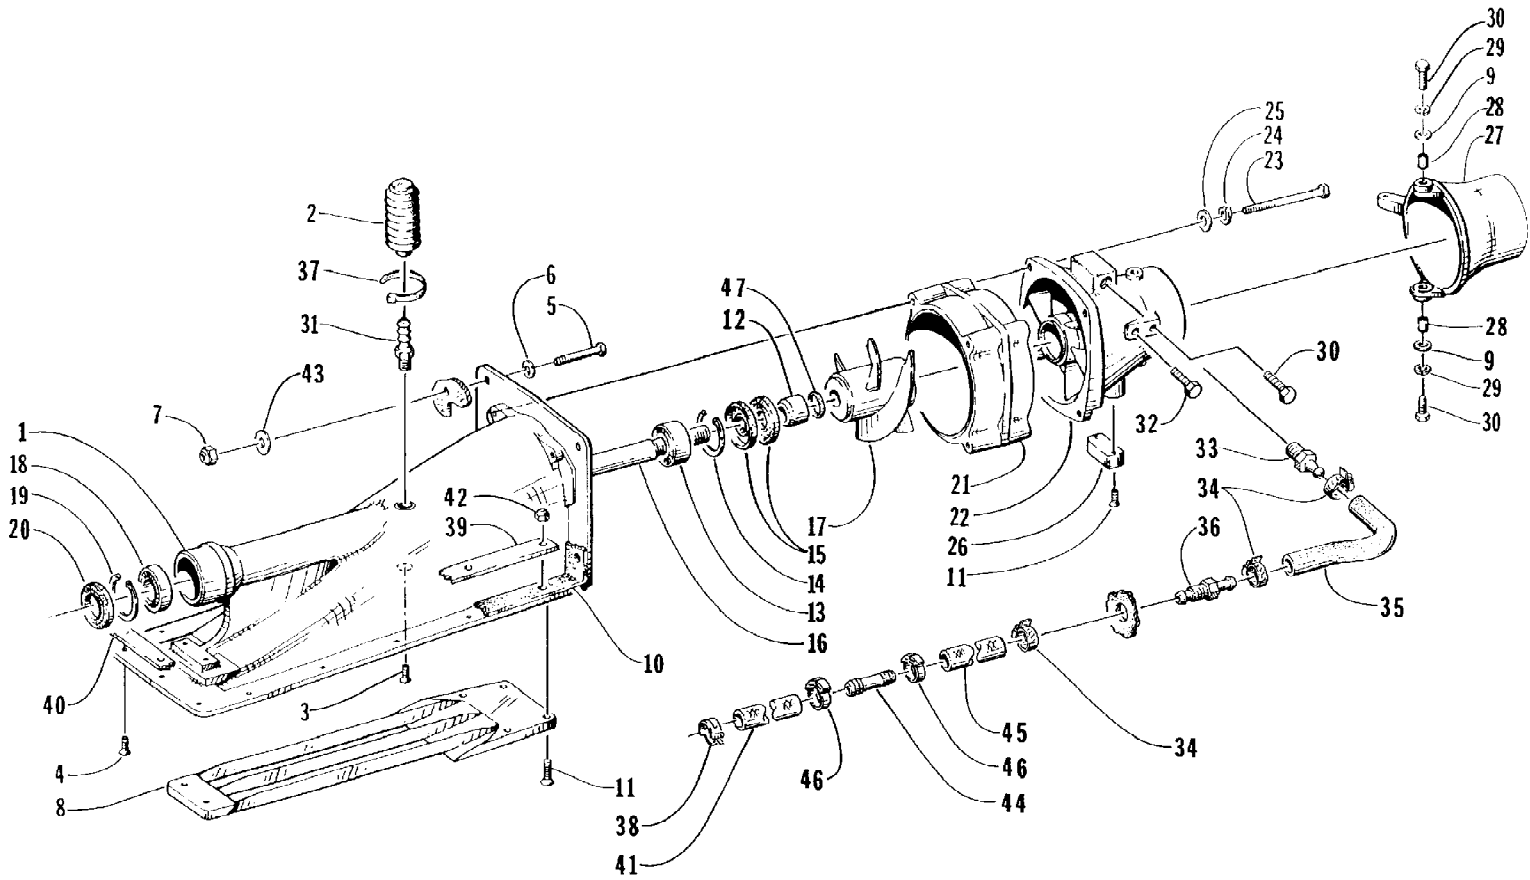

1996 MONTEGO (96MTF-W-1996)
IMPELLER DRIVE ASS'Y

1996 MONTEGO (96MTF-W-1996)
IMPELLER DRIVE ASS'Y

Page 33 of 55

Ref #	Part Number	Qty	S/P/F	Description
1	0673-661	1		Inlet, Pump
2	3008-100	1		Bladder, Case
3	0624-091	1		Screw, Machine
4	0624-186	13		Screw, Machine
5	0624-007	4		Screw, Cap
6	0624-265	4		Washer
7	0624-009	4		Nut, Lock
8	0675-120	1		Grate, Inlet
9	0624-022	2		Washer
10	0612-532	1		Seal, Pump Inlet
11	0624-183	8		Screw, Machine
12	0673-256	1		Spacer, Impeller
13	0673-505	1	S	Bearing
14	0624-044	1		Ring, Snap
15	0673-033	2		Seal, Rear
16	0673-363	1	/P	Driveshaft
17	0673-263	1	S	Impeller
18	0673-030	1		Bearing
19	0624-043	1		Ring, Snap
20	0673-031	1		Seal
21	0673-662	1	/P	Ring, Wear
22	0673-760	1		Venturi, Stator
23	0624-045	4		Screw, Cap
24	0624-027	4		Washer, Lock
25	0624-028	4		Washer
26	0624-084	1		Anode, Zinc
27	0673-038	1		Nozzle, Steering
28	0673-083	2		Bushing, Steering Nozzle
29	0624-036	2		Washer, Lock
30	0624-112	4	/P	Screw, Cap
31	0610-172	1		Fitting
32	0624-229	2		Screw, Cap
33	0670-118	1		Fitting, Outlet
34	0624-016	3		Clamp
35	0610-209	1		Hose, Formed
36	0673-700	1	F	Fitting, Pump
37	0123-811	1		Tie, Cable
38	3008-455	1		Clamp
39	0673-008	2		Plate, Nut
40	0673-009	1		Plate, Nut
41	0610-183	1		Hose, Water
41	0610-206	1	/P/F	Hose, Water
42	0624-021	13		Nut, Lock
43	0624-159	4		Washer
44	0673-464	1		Coupler
44	0673-564	1	F	Coupler
45	0610-106	0	/P	Hose
46	0624-016	2		Clamp
47	0673-493	1		O-Ring, Impeller