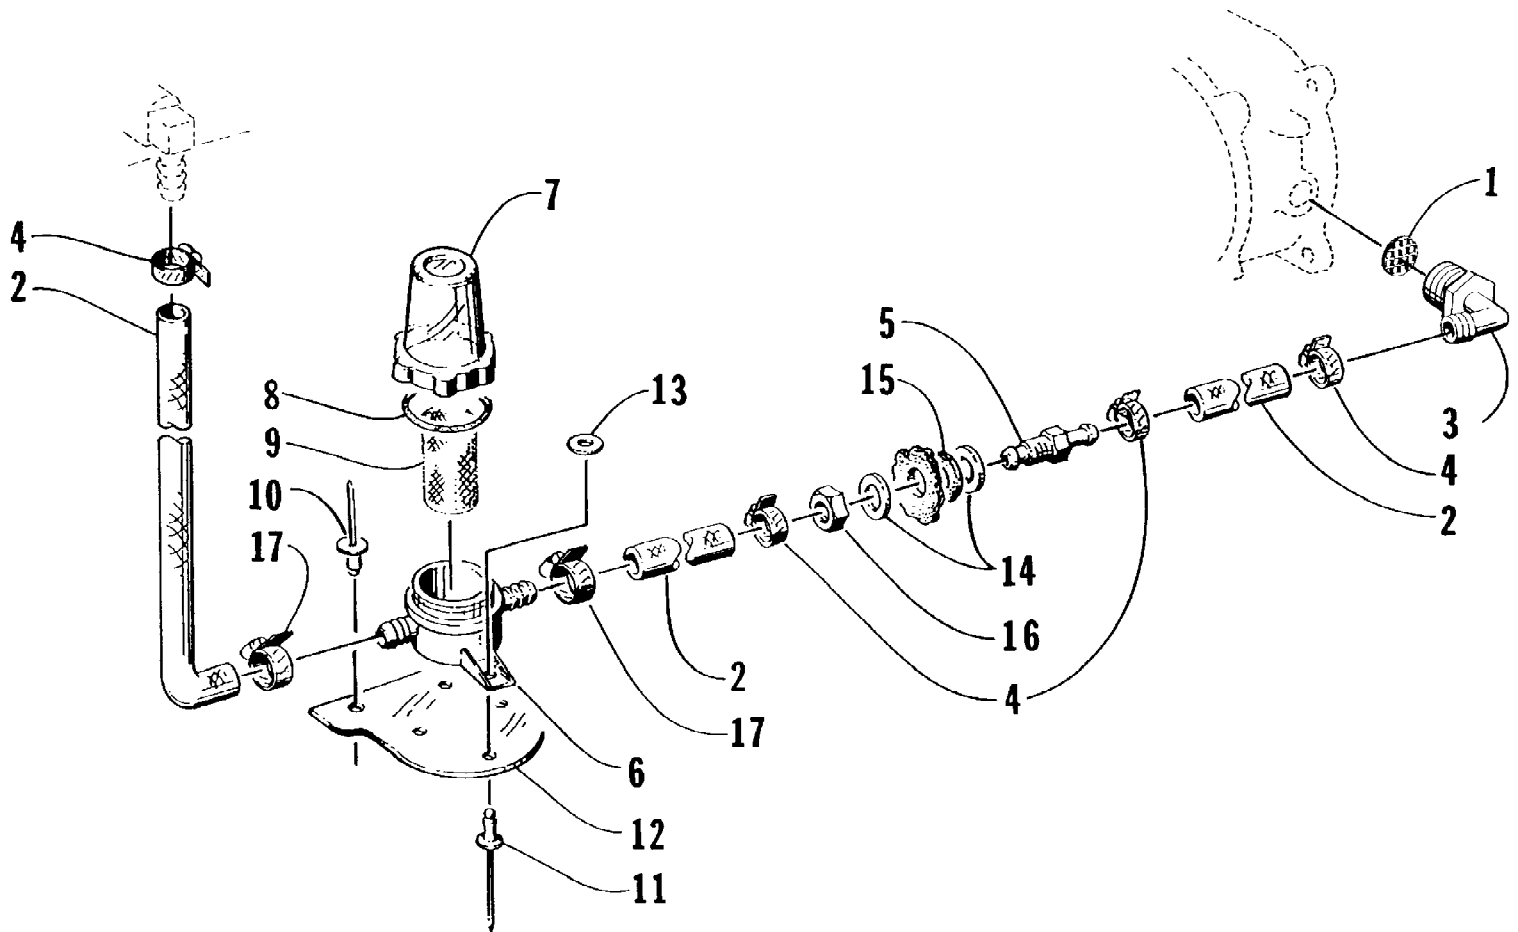

1996 MONTE CARLO 900 (96MCC-W-1996)
WATER FILTER ASSEMBLY

1996 MONTE CARLO 900 (96MCC-W-1996)
WATER FILTER ASSEMBLY

Page 61 of 63

Ref #	Part Number	Qty	S/P/F	Description
1	0675-042	1		Screen
2	0610-106	0	/P	Hose
3	0673-850	1		Fitting, Elbow
4	0624-016	4		Clamp
5	0673-981	1		Fitting, Thru Hull
6	0673-653	1		Filter, Water Assembly (inc. 7-9)
7	0673-669	1		Cover
8	0673-670	1		O-Ring
9	0673-671	1		Screen
10	0624-030	2		Nut, Lock
11	8060-428	2		Rivet
12	0673-808	1	/P	Bracket, Mounting
13	0624-025	2		Washer
14	0624-222	1		Washer
15	1673-192	1		Seal
16	0624-117	1		Nut
17	0624-379	2		Clamp, Hose