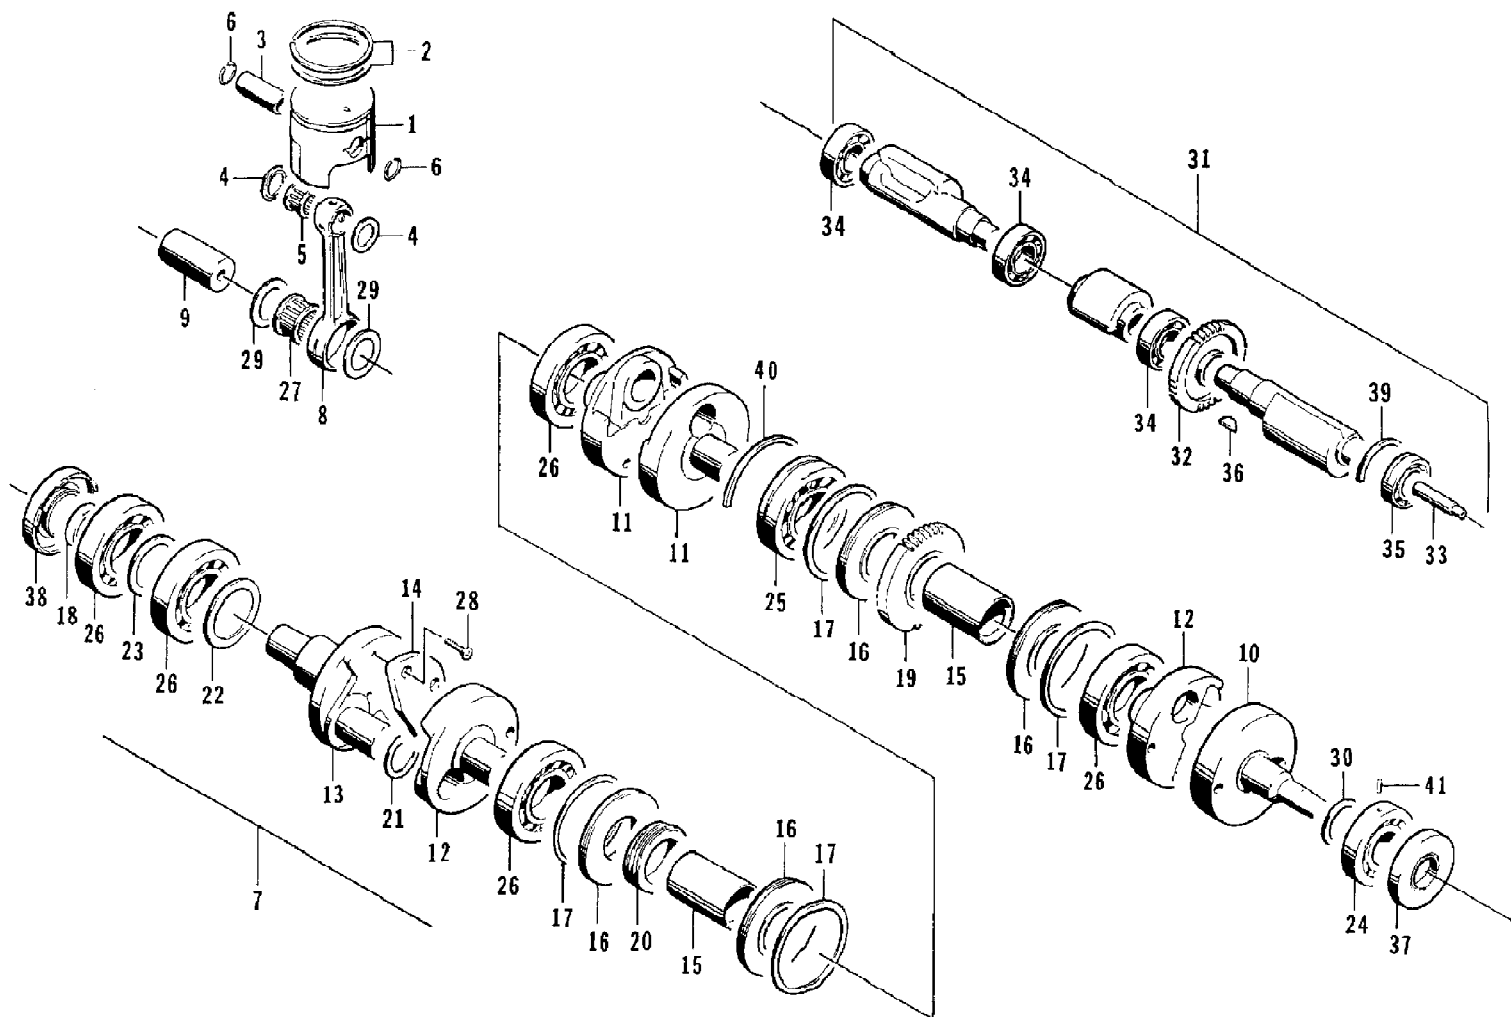

1996 MONTE CARLO 900 (96MCC-W-1996)
CRANKSHAFT ASSEMBLY

1996 MONTE CARLO 900 (96MCC-W-1996)
CRANKSHAFT ASSEMBLY

Page 11 of 63

Ref #	Part Number	Qty	S/P/F	Description
1	3004-086	3	/P	Piston - Assembly (inc. 1-2 and 6)
2	3004-079	3		Ring Set, Standard
3	3003-767	3		Pin
4	3004-063	6	S	Washer
5	3003-433	3	/P	Bearing
6	3003-439	6	/P	Ring, Piston Pin Snap
7	3008-405	1		Crankshaft - Assembly (inc. 8-30)
8	3004-888	3	/P	Connecting Rod
9	3004-700	2	/P	Pin, Crank
10	3008-262	1		Crankshaft - Right
11	3008-307	2	S	Crankshaft - Middle
12	3004-755	2	S	Crankshaft - Middle
13	3008-406	1		Crankshaft - Left
14	3004-165	1		Balancer, Crankshaft
15	3004-166	2	S	Pipe, Crankshaft Joint
16	3004-167	4		Lace, Middle Crank Seal
17	3004-168	4		Ring, Middle Crank Seal
18	3008-264	1		Spacer, Crankshaft
19	3004-172	1	S	Gear, Balancer Shaft Drive
20	3004-178	1		Gear, Oil Pump Drive
21	3004-701	1		Washer, Crank Pin
22	3004-204	1		Washer, Crank Bearing
23	3004-148	1		Washer, Crank Bearing
24	3004-150	1		Bearing, Crankshaft
25	3004-151	1		Bearing, Crankshaft
26	3004-152	5		Bearing, Crankshaft
27	3004-702	3	S	Bearing, Crank Pin
28	3004-372	3	S	Screw, Crank Balancer
29	3004-703	5		Washer, Crank Pin
30	3004-206	1	S	Washer, Crank Bearing
31	3008-265	1		Shaft, Balancer - Assembly (inc. 32-36)
32	3004-173	1	S	Gear, Balancer Shaft
33	3008-442	1	S	Shaft, Water Pump
34	3004-505	3		Bearing, Balancer Shaft
35	3004-504	1		Bearing, Balancer Shaft
36	3004-540	3	/P	Key, Balancer Shaft
37	3004-522	1	S	Seal, Crankshaft Oil - Right
38	3004-523	1	S	Seal, Crankshaft Oil - Left
39	3004-156	1		C-Ring, Balancer Shaft
40	3004-157	1		C-Ring, Crankshaft
41	3003-658	7	/P	Pin, Crank Bearing Knock