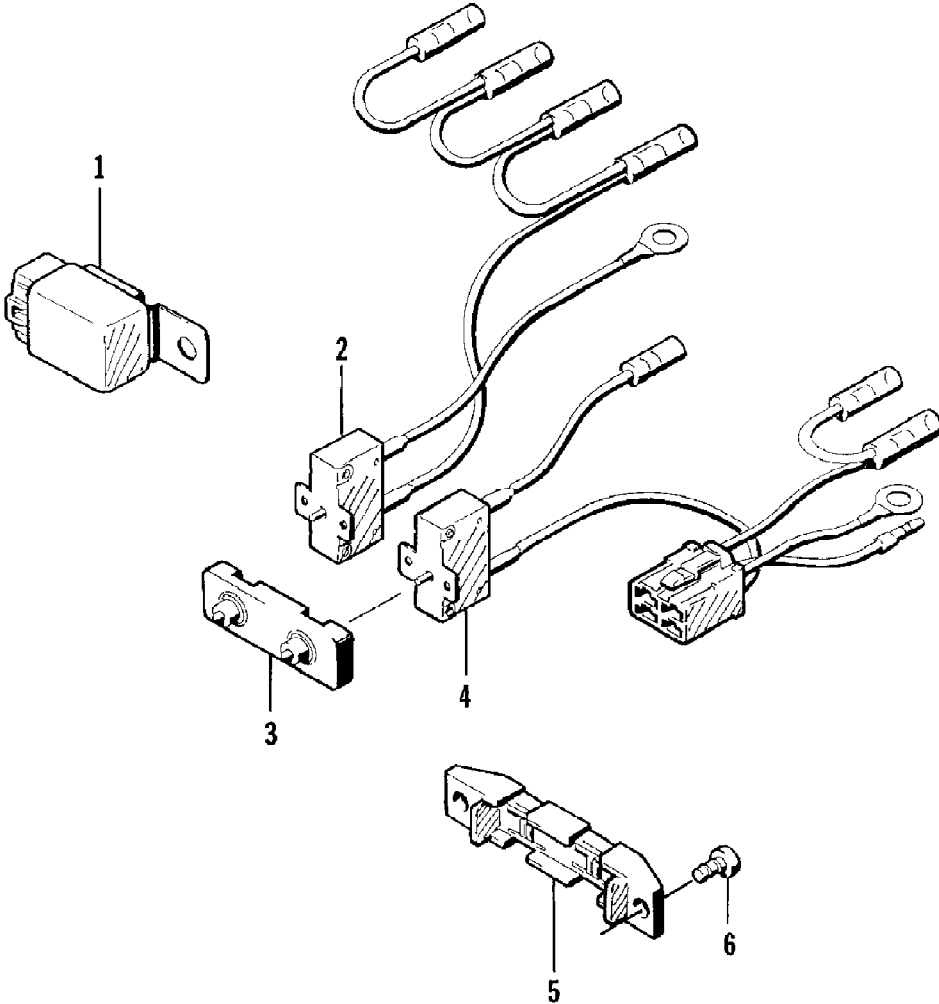

1996 MONTE CARLO 900 (96MCC-W-1996)
REED VALVE ASSEMBLY

Page 49 of 63

Ref #	Part Number	Qty	S/P/F	Description
1	3008-073	3	S	Valve, Reed - Assembly (inc. 2-4)
2	3008-074	6		Stopper, Reed Valve
3	3008-075	6		Valve, Reed
4	3004-506	18	/P	Screw, Reed Valve
5	3008-076	3	S	Gasket, Reed Valve
6	3008-443	3		Pipe, Intake - Assembly
7	0691-788	12		Bolt, Intake Pipe
8	3003-597	3		Nozzle, Oil
9	3008-370	6	/P	Stud
10	3008-309	6	S	Nut

1996 MONTE CARLO 900 (96MCC-W-1996)
SEAT ASSEMBLY

Page 51 of 63

Ref #	Part Number	Qty	S/P/F	Description
	0773-647	1		Complete Seat Assembly
1	0773-354	2		Strap, Seat
2	0773-643	1		Cover, Seat w/Silkscreen
3	0773-413	1		Foam, Seat
4	0773-521	1	/P	Base, Seat
5	0773-623	0		Seal, Seat Base
6	0673-668	1		Catch, Seat
7	0624-263	0		Staple
8	0624-021	2		Nut, Lock
9	0624-036	2	F	Washer, Lock
10	0624-112	2	/P/F	Screw, Cap
11	0624-262	1	F	U-Bolt, Seat
12	0624-061	2	F	Nut, Jam
13	0624-125	4	/P	Washer
14	0624-090	2	F	Nut, Lock
15	0624-009	1	F	Nut, Lock
16	0624-022	2	F	Washer
17	0624-226	4	F	Screw, Cap
18	0623-585	3	F	Clip, Retaining
19	0610-242	1	F	Air Tube, Exhaust
20	0624-182	2		Washer
21	0623-391	1		Washer, Rubber
22	0673-026	1	F	Lever, Release - Seat Latch
23	0673-024	1	S/F	Cover, Latch - Seat
24	0673-025	1	F	Back, Latch - Seat
25	0673-023	1	F	Clip, Retaining
26	0624-159	2	F	Washer
27	0624-047	1	F	Nut, Jam
28	0624-289	2	F	Screw, Cap
29	0673-930	1		Stud, Latch - Seat
30	0624-126	1	F	Washer, Rubber
31	0706-371	0	/P	Trim
32	0617-195	4		Pad, Foam