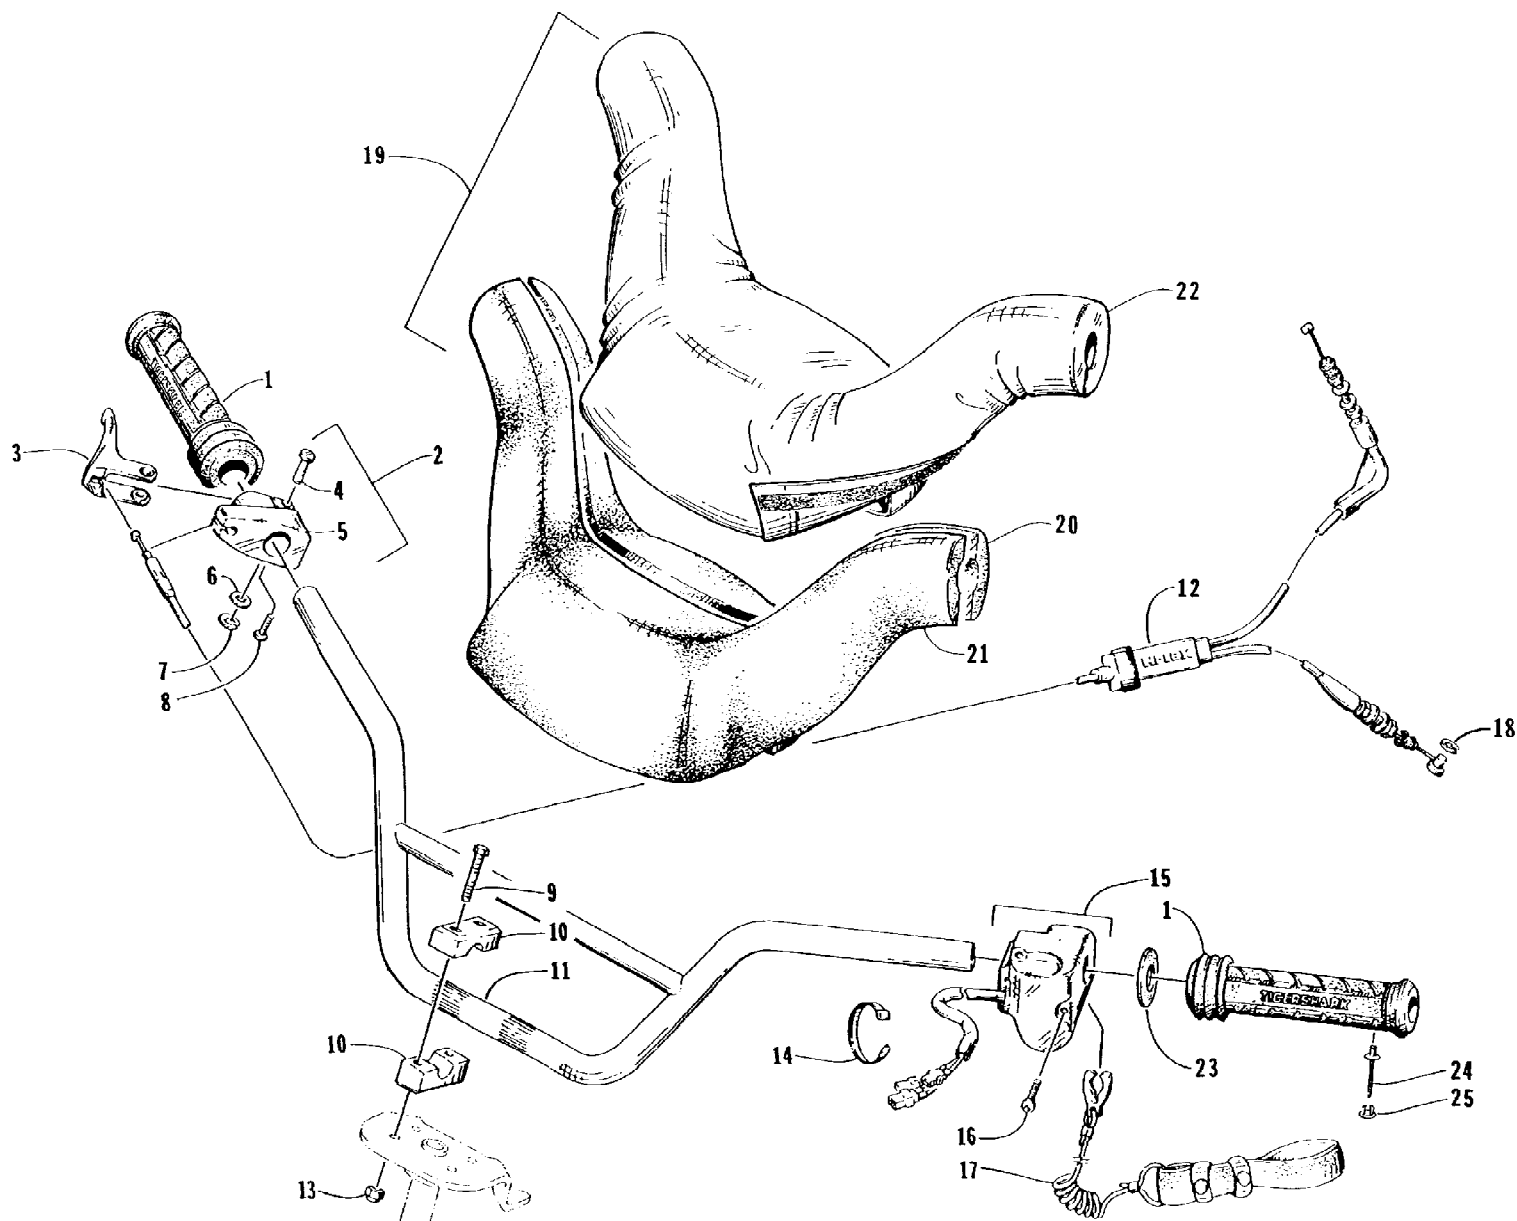

1996 MONTE CARLO 900 (96MCC-W-1996)
HANDLEBAR ASSEMBLY

Page 27 of 63

Ref #	Part Number	Qty	S/P/F	Description
1	0673-990	2	S	Grip, Handlebar
2	0773-018	1		Throttle, Assembly (inc. 3-8)
3	0605-234	1		Lever, Throttle
4	0605-236	1		Pin, Throttle Lever
5	0605-235	1		Housing, Throttle
6	0624-099	1		Washer
7	0624-113	1		C-Clip
8	0624-091	1		Screw, Machine
9	0624-056	4		Screw, Cap
10	0673-282	4		Cap, Steering Adjuster
11	0773-572	1		Handlebar
12	0687-081	1	S	Cable, Throttle
13	0624-250	4		Nut, Lock
14	0123-788	1	/P	Tie, Cable
15	0609-201	1		Tether, Switch Assembly (inc. 16-17)
16	0624-148	3		Screw, Machine
17	0609-243	1	S	Cord, Tether
18	0624-104	1		C-Clip
19	0773-535	1		Handlebar Pad - Assembly (inc. 20-22)
20	0605-253	1		Pad, Handlebar - Rear
21	0605-244	1		Pad, Handlebar - Front
22	0	1	F	Cover, Handlebar Pad
23	1673-095	1		Washer, Rubber - Handlebar
24	8060-230	2		Rivet
25	1673-111	2		Plug, Mushroom