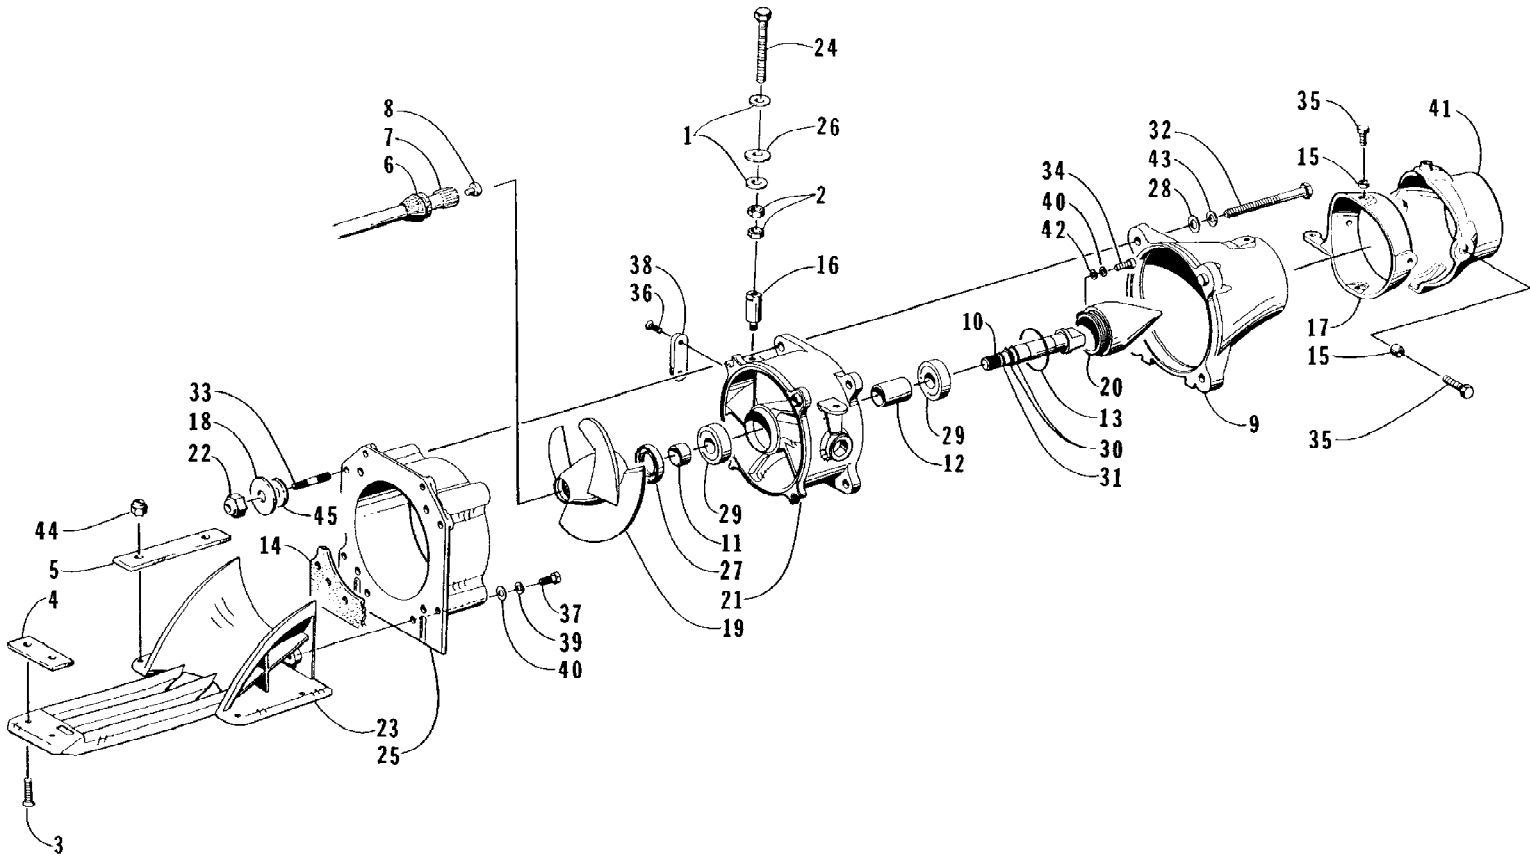

1996 MONTE CARLO 900 (96MCC-W-1996)
IMPELLER DRIVE ASSEMBLY

1996 MONTE CARLO 900 (96MCC-W-1996)
IMPELLER DRIVE ASSEMBLY

Page 35 of 63

Ref #	Part Number	Qty	S/P/F	Description
1	0624-125	4	/P	Washer
2	0624-061	6		Nut, Jam
3	0624-186	6		Screw, Machine
4	1673-104	1		Plate, Backing
5	1673-105	2		Plate, Backing
6	0673-787	1	S	Grommet, Seal
7	0675-060	1	S	Driveshaft
8	0673-618	2	/P	Bumper, Driveshaft
9	0675-112	1		Venturi
10	0675-098	1	/P	Shaft, Rear - Impeller
11	0675-085	1		Spacer, Impeller
12	0675-084	1		Spacer, Bearing
13	0675-127	1		O-Ring
14	0675-074	1		Gasket, Pump
15	1673-121	4	/P	Bushing
16	0675-062	2		Support, Pump
17	0675-090	1		Ring, Steering
18	0624-125	6	/P	Washer
19	0675-118	1	S	Impeller
20	0675-023	1		Endcap, Stator
21	0675-021	1		Stator
22	0624-090	6		Nut, Lock
23	0675-019	1	S	Grate, Inlet
24	0624-339	2		Screw, Cap
25	0675-128	1	/P	Wear Ring
26	0624-126	2		Seal
27	0675-119	1	S	Seal
28	0624-008	4		Washer
29	0673-609	2		Bearing, Stator
30	0673-608	2		O-Ring
31	0673-607	1		O-Ring
32	0624-386	4		Screw, Cap
33	0624-319	6		Stud
34	0624-314	1		Screw, Cap
35	0624-174	4		Screw, Cap
36	0624-183	2		Screw, Machine
37	0624-026	2		Screw, Cap
38	0624-084	1		Anode, Zinc
39	0624-027	2		Washer, Lock
40	0624-036	1		Washer, Lock
41	0675-092	1		Nozzle, Trim
42	0624-022	1		Washer
43	0624-012	4		Washer, Lock
44	0624-250	6		Nut, Lock
45	0624-387	6		Washer, Sealing