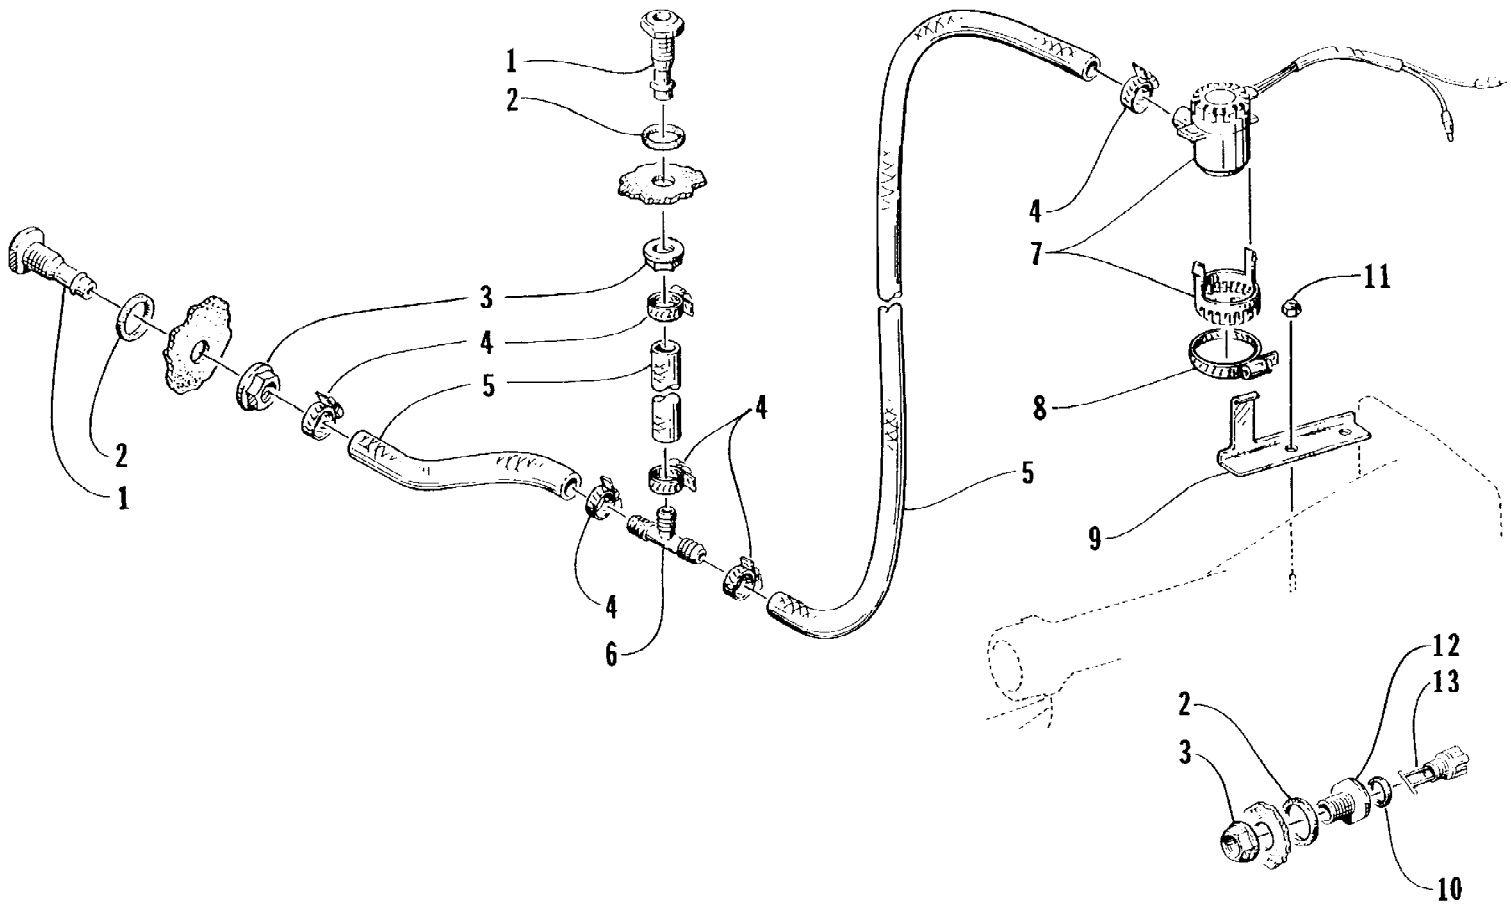

1996 MONTE CARLO 900 (96MCC-W-1996)
BILGE PUMP ASSEMBLY

1996 MONTE CARLO 900 (96MCC-W-1996)
BILGE PUMP ASSEMBLY

Page 4 of 63

Ref #	Part Number	Qty	S/P/F	Description
1	0673-377	2		Fitting, Outlet - Bilge
2	0612-456	3		Seal, Fitting
3	0673-378	3	S	Nut, Fitting
4	0624-018	6		Clamp, Hose
5	0610-262	0		Hose, Bilge
6	0673-483	1		T-Connection
7	0673-012	1		Pump, Bilge
8	0624-037	1		Clamp
9	1673-062	1		Mount, Bilge Pump
10	0673-459	1		O-Ring
11	0624-250	2		Nut, Lock
12	0673-278	1		Retainer, Drain Plug
13	0673-404	1		Plug, Drain