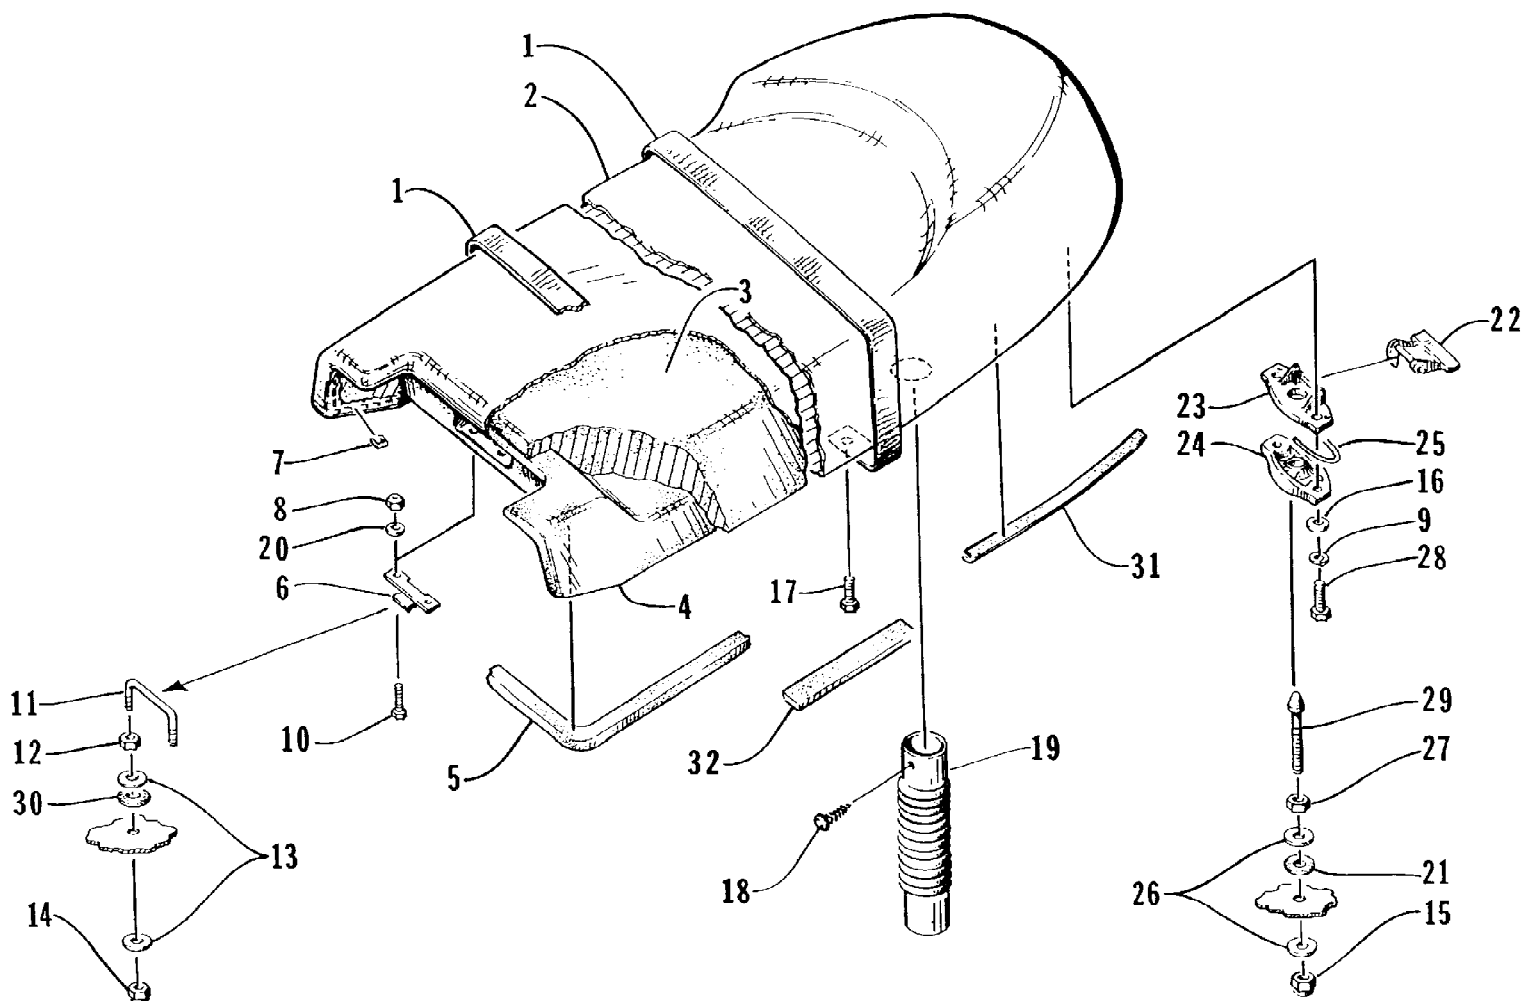

1996 MONTE CARLO 900 (96MCC-W-1996)
SEAT ASSEMBLY

Page 51 of 63

Ref #	Part Number	Qty	S/P/F	Description
	0773-647	1		Complete Seat Assembly
1	0773-354	2		Strap, Seat
2	0773-643	1		Cover, Seat w/Silkscreen
3	0773-413	1		Foam, Seat
4	0773-521	1	/P	Base, Seat
5	0773-623	0		Seal, Seat Base
6	0673-668	1		Catch, Seat
7	0624-263	0		Staple
8	0624-021	2		Nut, Lock
9	0624-036	2	F	Washer, Lock
10	0624-112	2	/P/F	Screw, Cap
11	0624-262	1	F	U-Bolt, Seat
12	0624-061	2	F	Nut, Jam
13	0624-125	4	/P	Washer
14	0624-090	2	F	Nut, Lock
15	0624-009	1	F	Nut, Lock
16	0624-022	2	F	Washer
17	0624-226	4	F	Screw, Cap
18	0623-585	3	F	Clip, Retaining
19	0610-242	1	F	Air Tube, Exhaust
20	0624-182	2		Washer
21	0623-391	1		Washer, Rubber
22	0673-026	1	F	Lever, Release - Seat Latch
23	0673-024	1	S/F	Cover, Latch - Seat
24	0673-025	1	F	Back, Latch - Seat
25	0673-023	1	F	Clip, Retaining
26	0624-159	2	F	Washer
27	0624-047	1	F	Nut, Jam
28	0624-289	2	F	Screw, Cap
29	0673-930	1		Stud, Latch - Seat
30	0624-126	1	F	Washer, Rubber
31	0706-371	0	/P	Trim
32	0617-195	4		Pad, Foam