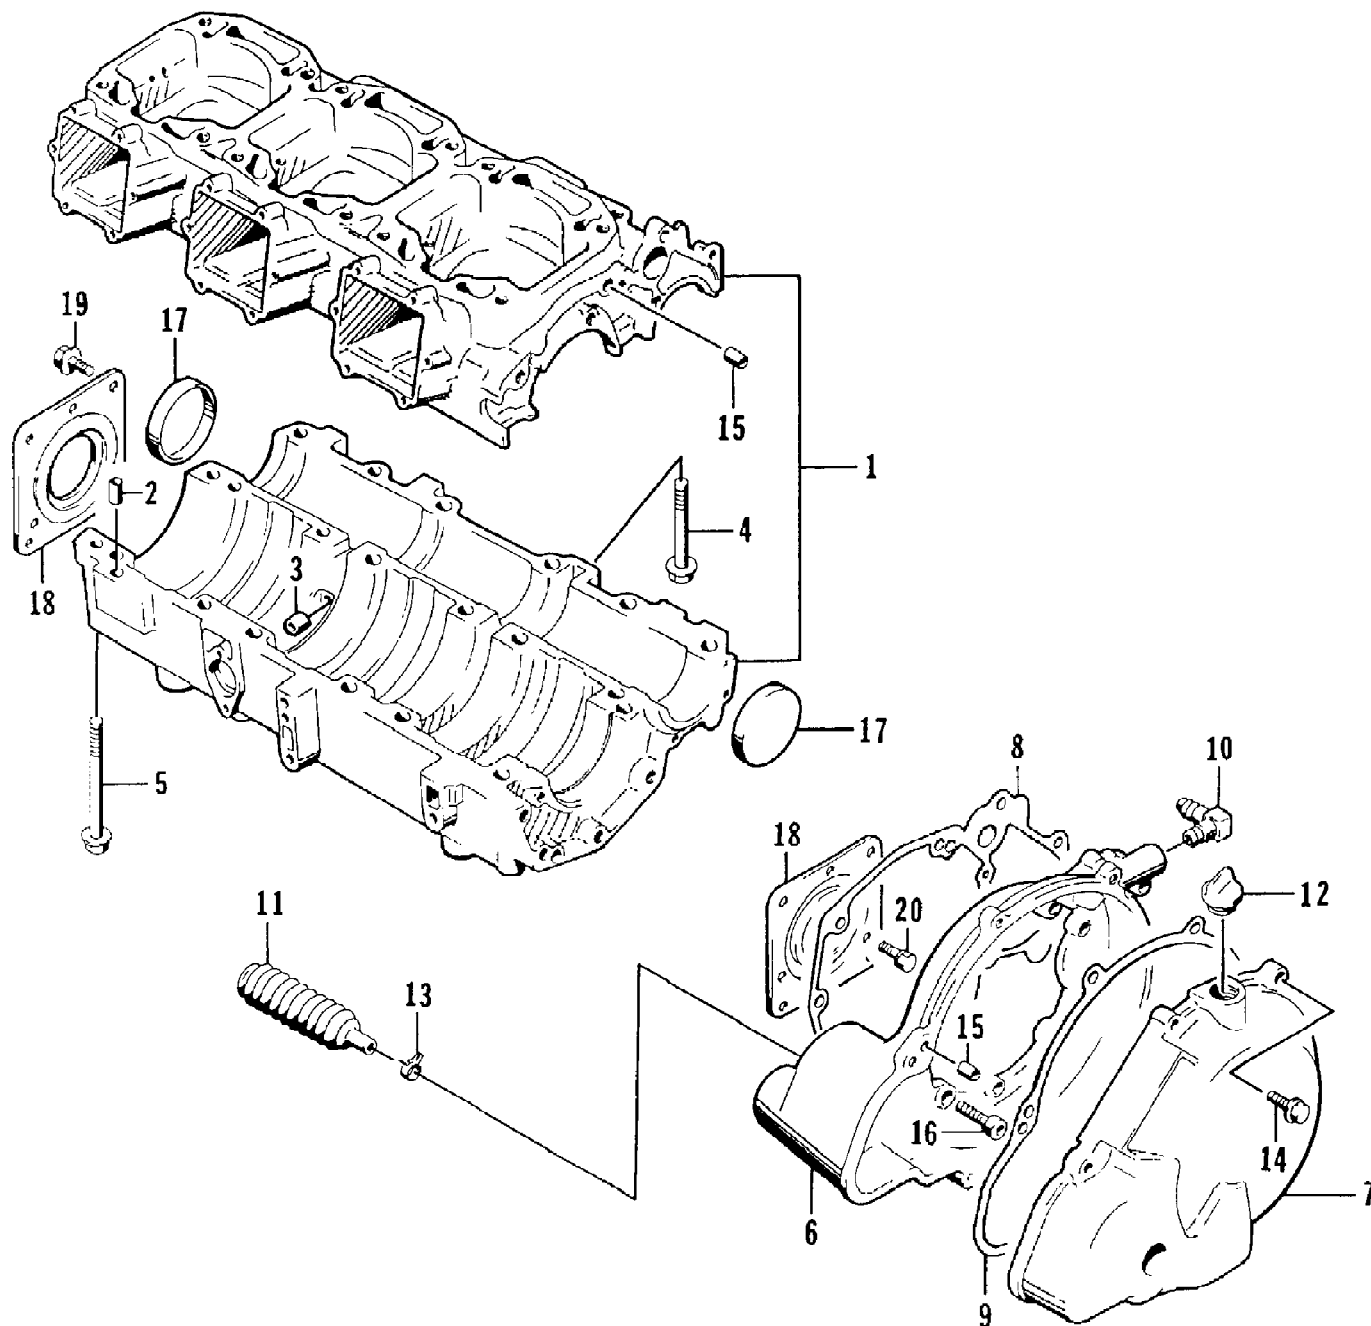

1996 MONTE CARLO 900 (96MCC-W-1996)
CRANKCASE ASSEMBLY

Page 9 of 63

Ref #	Part Number	Qty	S/P/F	Description
1	3008-256	1		Crankcase Assembly (inc. 2-5)
2	3003-646	2		Pin, Knock
3	3003-289	1		Bushing
4	3008-212	6	/P	Bolt
5	3008-301	14		Bolt
6	3008-257	1		Case, Magneto
7	3008-258	1		Cover, Magneto Case
8	3008-259	1	S	Gasket, Magneto Case
9	3008-260	1		Gasket, Magneto Case Cover
10	3008-092	1		Union, Cooling Hose
11	3008-100	1		Bladder
12	3008-023	1		Plug, Timing Hole
13	3008-038	1		Clip
14	3008-213	12	/P	Bolt
15	3002-012	4		Pin, Knock
16	3008-303	6		Bolt
17	3004-539	2	/P	Plug, Balancer Shaft
18	3008-304	2	/P	Plate, Oil Seal
19	3008-216	4		Bolt
20	3008-305	3		Bolt