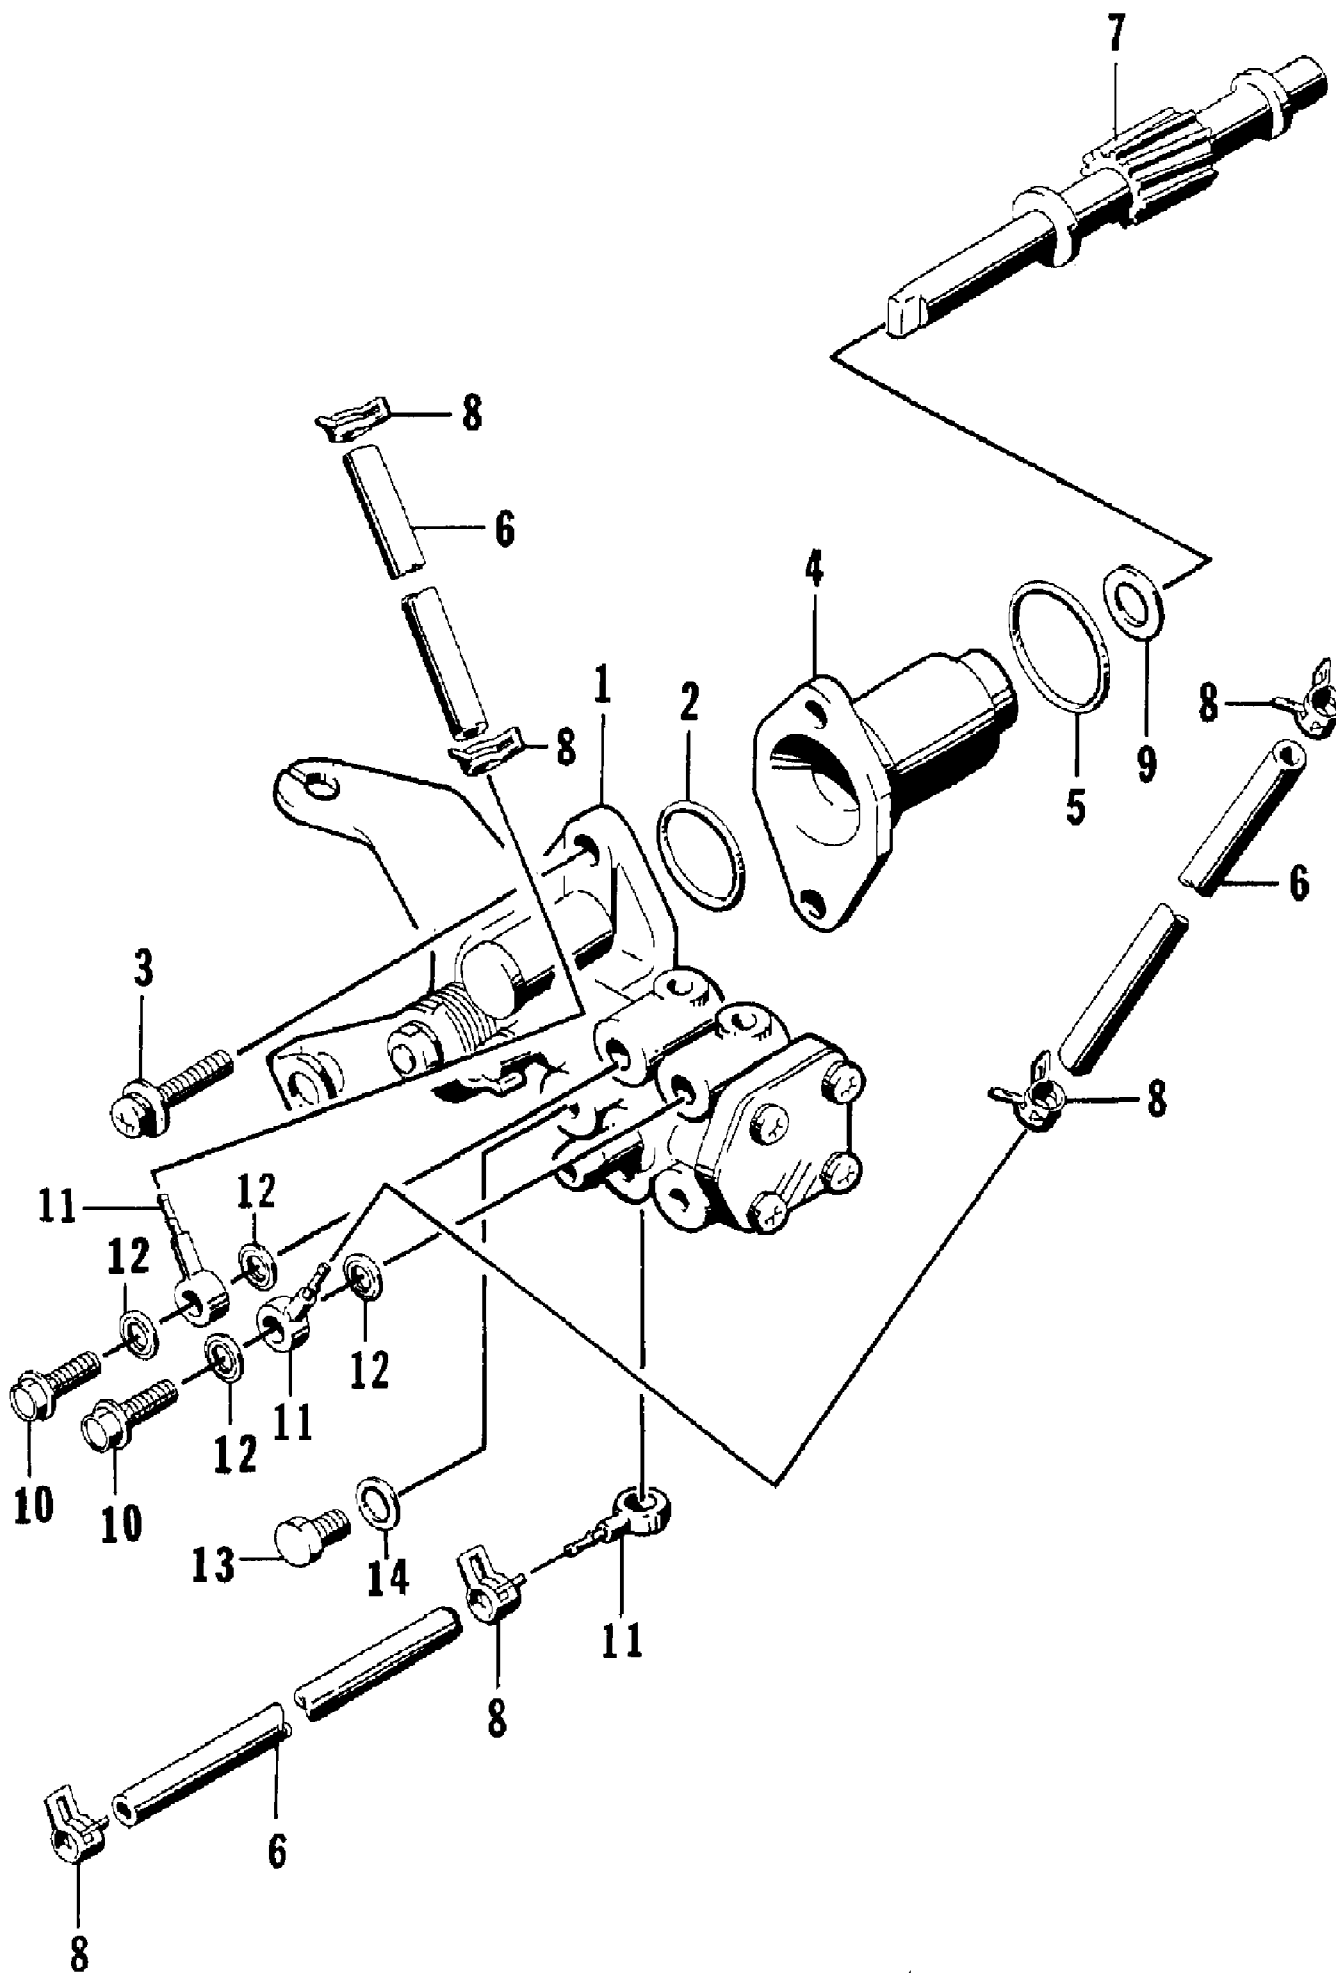

1996 MONTE CARLO 900 (96MCC-W-1996)
OIL PUMP

Page 45 of 63

Ref #	Part Number	Qty	S/P/F	Description
1	3008-446	1		Oil Pump Assembly
2	3008-030	1		O-Ring
3	3008-393	2		Screw, Oil Pump
4	3004-763	1	/P	Retainer, Oil Pump Shaft
5	3004-153	1		O-Ring, Retainer
6	3008-035	3	/P	Hose, Oil Pump
7	3004-179	1		Gear, Oil Pump Driven
8	3008-037	6	/P	Clip
9	3003-753	1	S	Shim, Oil Pump Input Shaft
10	3004-346	3	/P	Bolt
11	3003-217	3	/P	Fitting, Oil
12	3003-290	6	/P	Gasket, Fitting
13	6505-820	1		Screw, Oil Pump Bleed
14	6505-821	1		Washer, Bleed Screw