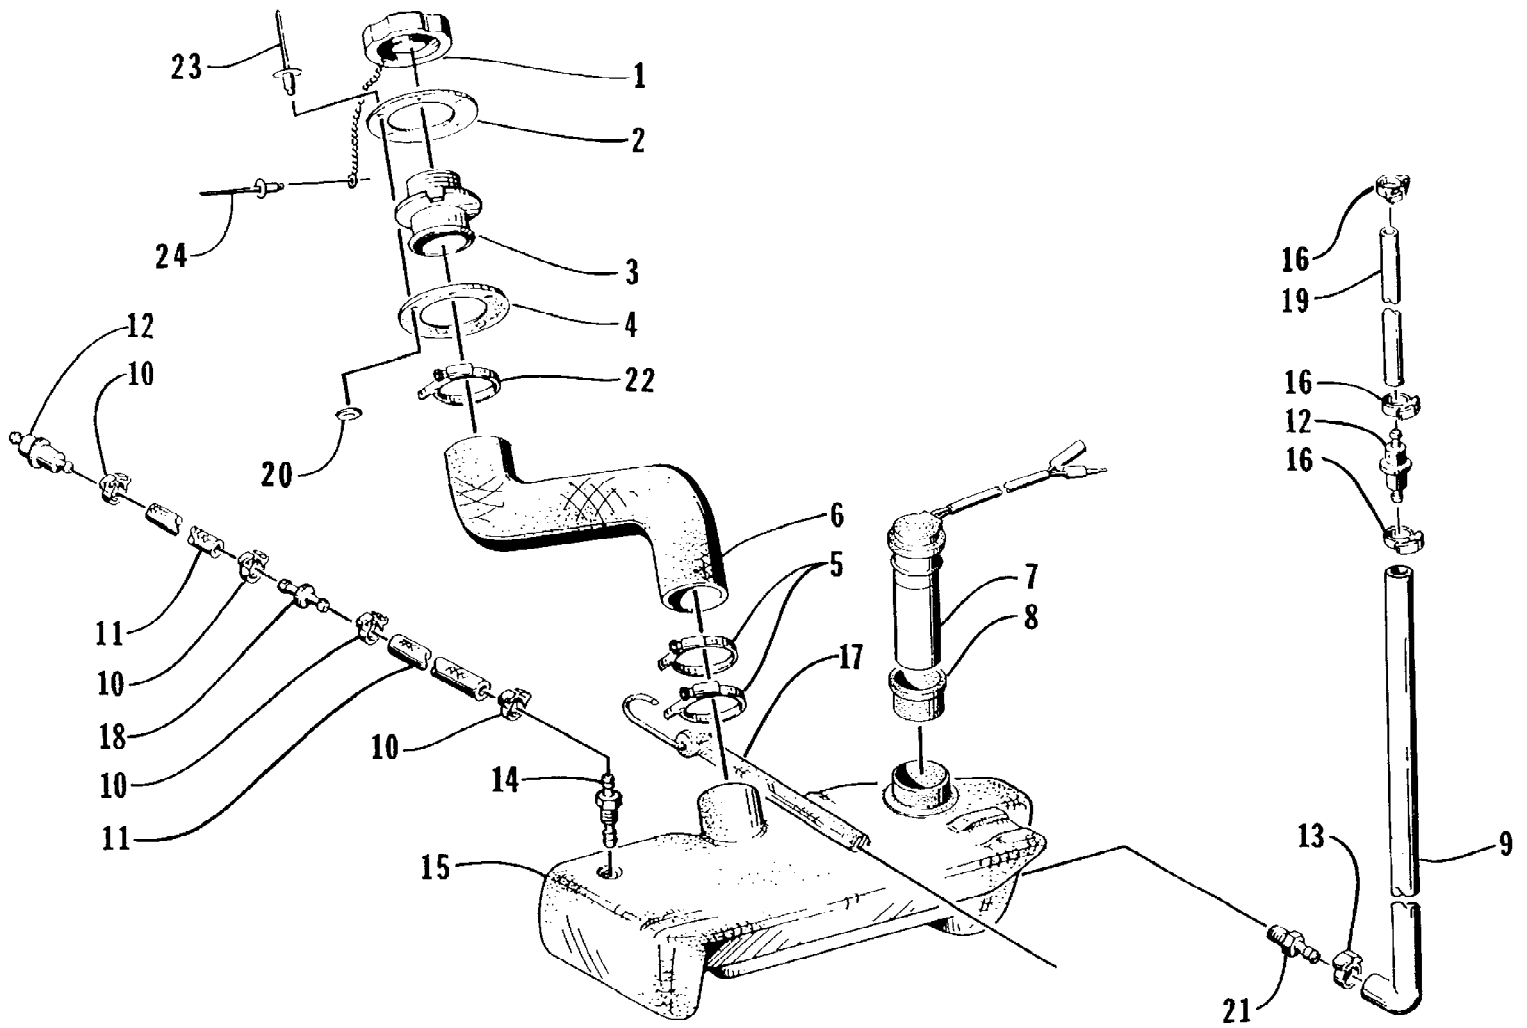

1996 MONTE CARLO 900 (96MCC-W-1996)
OIL TANK ASSEMBLY

1996 MONTE CARLO 900 (96MCC-W-1996)
OIL TANK ASSEMBLY

Page 47 of 63

Ref #	Part Number	Qty	S/P/F	Description
1	0670-551	1	/P	Cap
2	0670-304	1		Ring, Mounting
3	0670-270	1		Neck, Filler
4	0670-271	1		Seal, Filler Neck
5	0624-037	2		Clamp, Hose
6	0610-196	1		Hose, Filler
7	0620-181	1	S	Sensor, Oil
8	0609-237	1		Gasket, Oil Sensor
9	0610-263	0		Hose, Oil
10	0624-120	4		Clamp, Hose
11	0610-107	0		Hose
12	0673-998	2		Filter, Fuel
13	0623-646	1		Clamp, Hose
14	0670-564	2		Outlet, Tank
15	0670-443	1	S	Tank, Oil
16	0623-063	3		Clamp
17	0773-383	2		Strap Assembly
18	0610-059	1		Valve, Check
19	0610-016	0	/P	Hose, Oil Line
20	0673-985	1		Union, Coupler
21	0673-983	1		Fitting
22	0624-390	1		Clamp, Hose
23	0623-602	6	S	Rivet