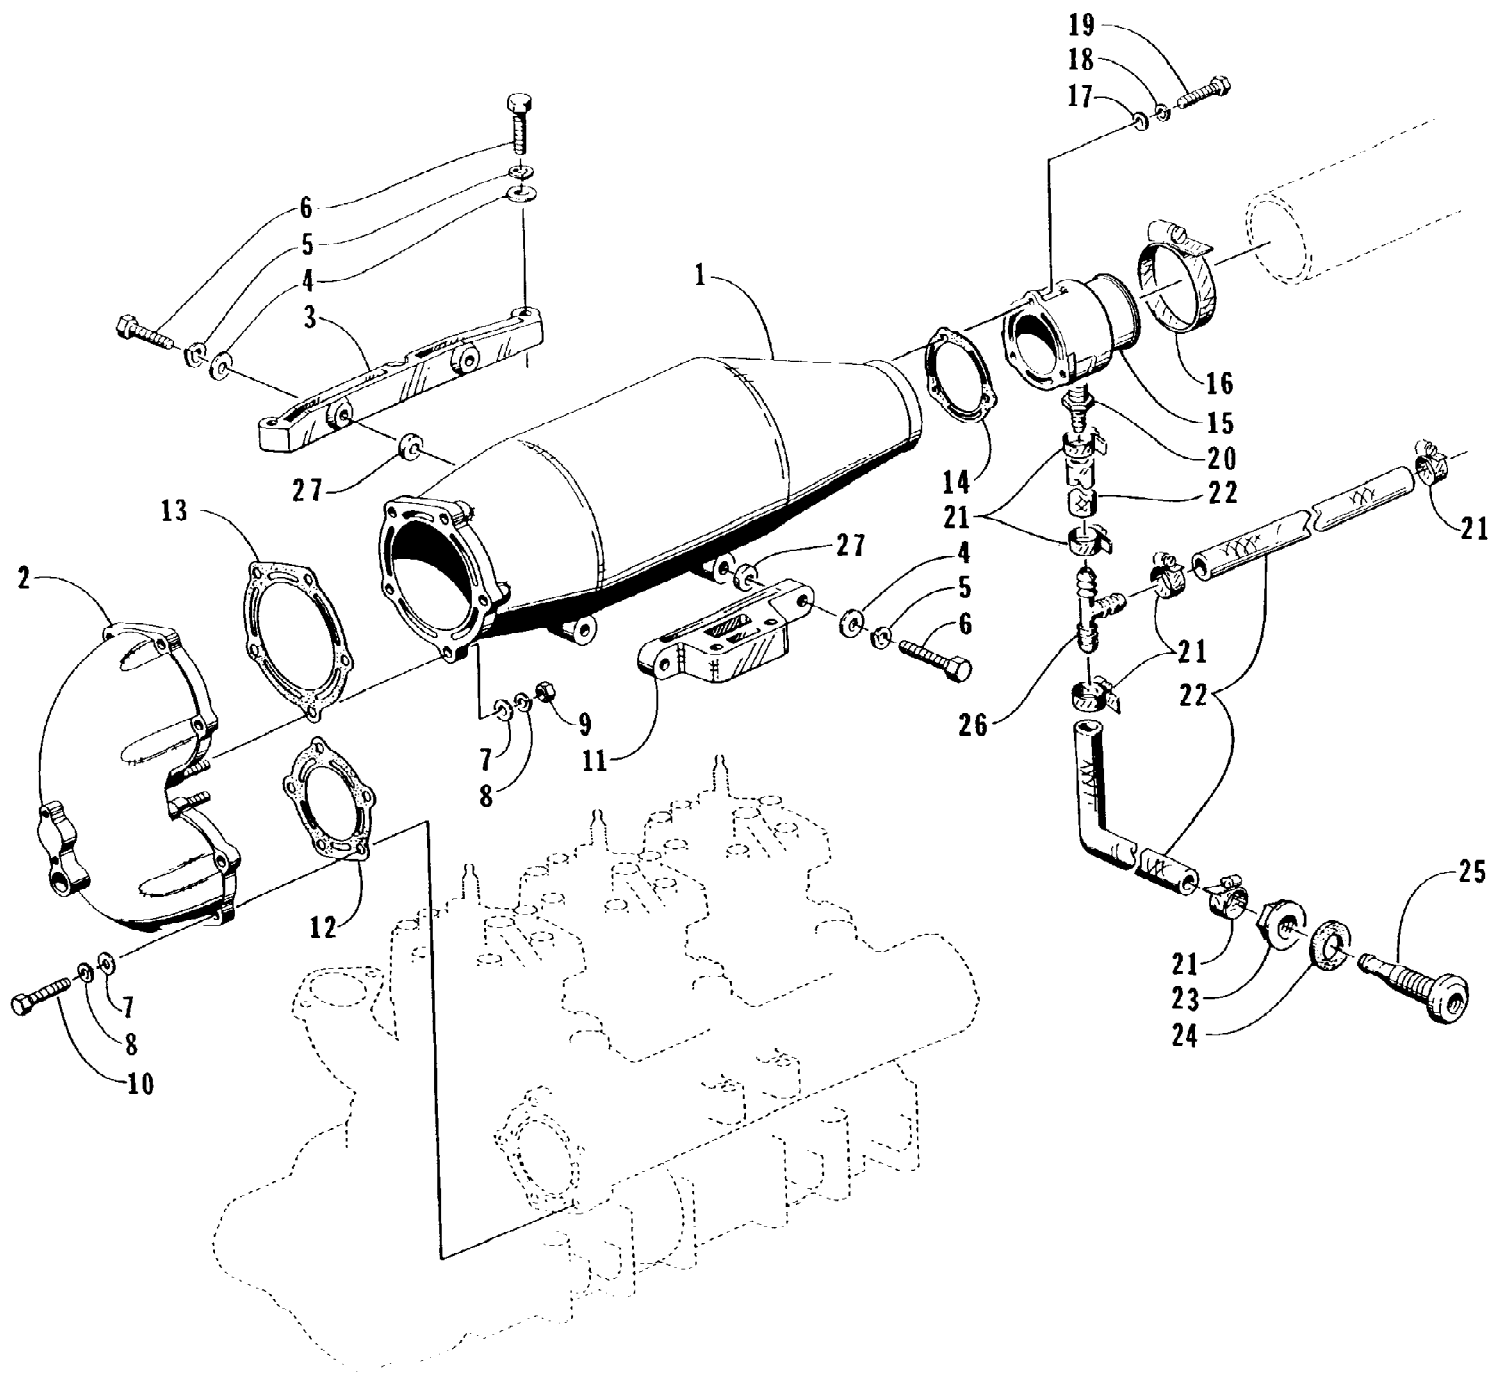

1996 MONTE CARLO 900 (96MCC-W-1996)
EXPANSION CHAMBER ASSEMBLY

Page 23 of 63

Ref #	Part Number	Qty	S/P/F	Description
1	0612-651	1	S	Chamber, Expansion
2	0612-653	1	/P	Pipe, Head
3	0673-441	1	/P	Bracket, Expansion Chamber - Upper
4	0624-008	9		Washer
5	0624-012	9		Washer, Lock
6	0624-238	9		Screw, Cap
7	0624-028	10		Washer
8	0624-027	10		Washer, Lock
9	0624-149	2		Nut
10	0624-313	8	/P	Screw, Cap
11	0673-443	1		Bracket, Expansion Chamber - Lower
12	0612-460	1		Gasket, Manifold
13	0612-461	1		Gasket, Expansion Chamber
14	0612-627	1		Gasket, Tailpipe
15	0612-626	1	/P	Pipe, Tail
16	0624-037	1		Clamp, Hose
17	0624-022	3		Washer
18	0624-036	3		Washer, Lock
19	0624-314	3		Screw, Cap
20	1673-164	1		Fitting, Brass
21	0624-016	6		Clamp, Hose
22	0610-268	0		Hose, Water - 25 ft
23	0673-378	1	S	Nut, Outlet
24	0612-456	1		Seal, Outlet
25	0673-374	1		Outlet, Water
26	0673-136	1		T-Connection
27	0624-378	4		Spacer