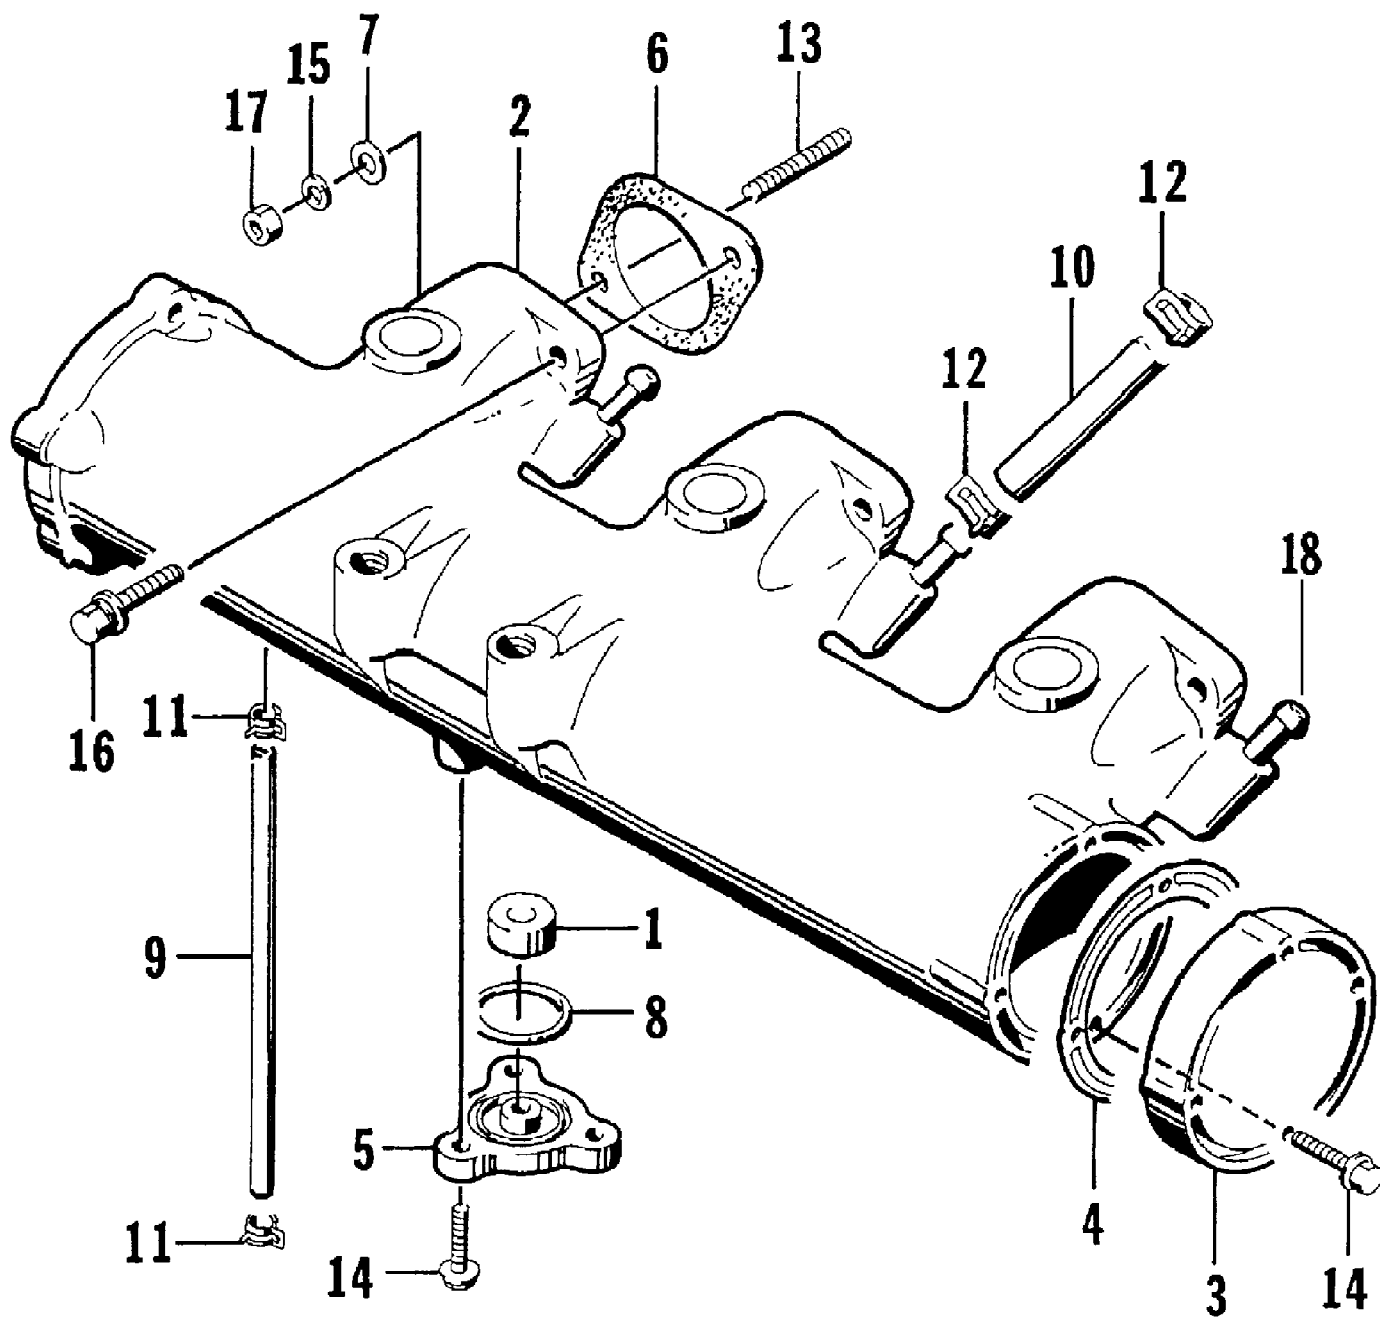

1996 MONTE CARLO 900 (96MCC-W-1996)
ENGINE AND RELATED ASSEMBLY

Page 19 of 63

Ref #	Part Number	Qty	S/P/F	Description
1	0662-173	1		Engine
2	0675-117	1		Coupler, Engine
3	0673-787	1	S	Grommet, Seal
4	0624-028	12		Washer
5	0624-390	2		Clamp
6	0675-017	1	S	Hose, Coupler
7	0608-156	1		Plate, Engine Mount
8	0624-282	4		Washer
9	0624-281	4		Washer, Lock
10	0624-322	4		Screw, Cap
11	0624-238	6		Screw, Cap
12	3008-021	6		Washer, Lock
13	3008-016	6		Washer
14	0624-014	0	/P	Shim, 0.5 mm
14	0624-015	0	/P	Shim, 1.5 mm
15	3008-054	6		Damper
16	0673-508	0	/P	Shim, Engine Mount - 0.125 in.
17	0624-090	12		Nut, Lock
18	0775-048	1		Housing, Seal - Ass'y (inc. 20-21 & (1) 22)
19	0675-114	2	S	Seal
20	0675-113	1	S	Bearing
21	0675-099	1		Housing/Bearing - Floating
22	0624-658	2		Fitting, Grease
23	0773-627	1		Guard, Coupler
24	1611-608	1		Decal, Warning
25	0614-244	1		Decal, Coupler - Servicing
26	0624-037	1		Clamp