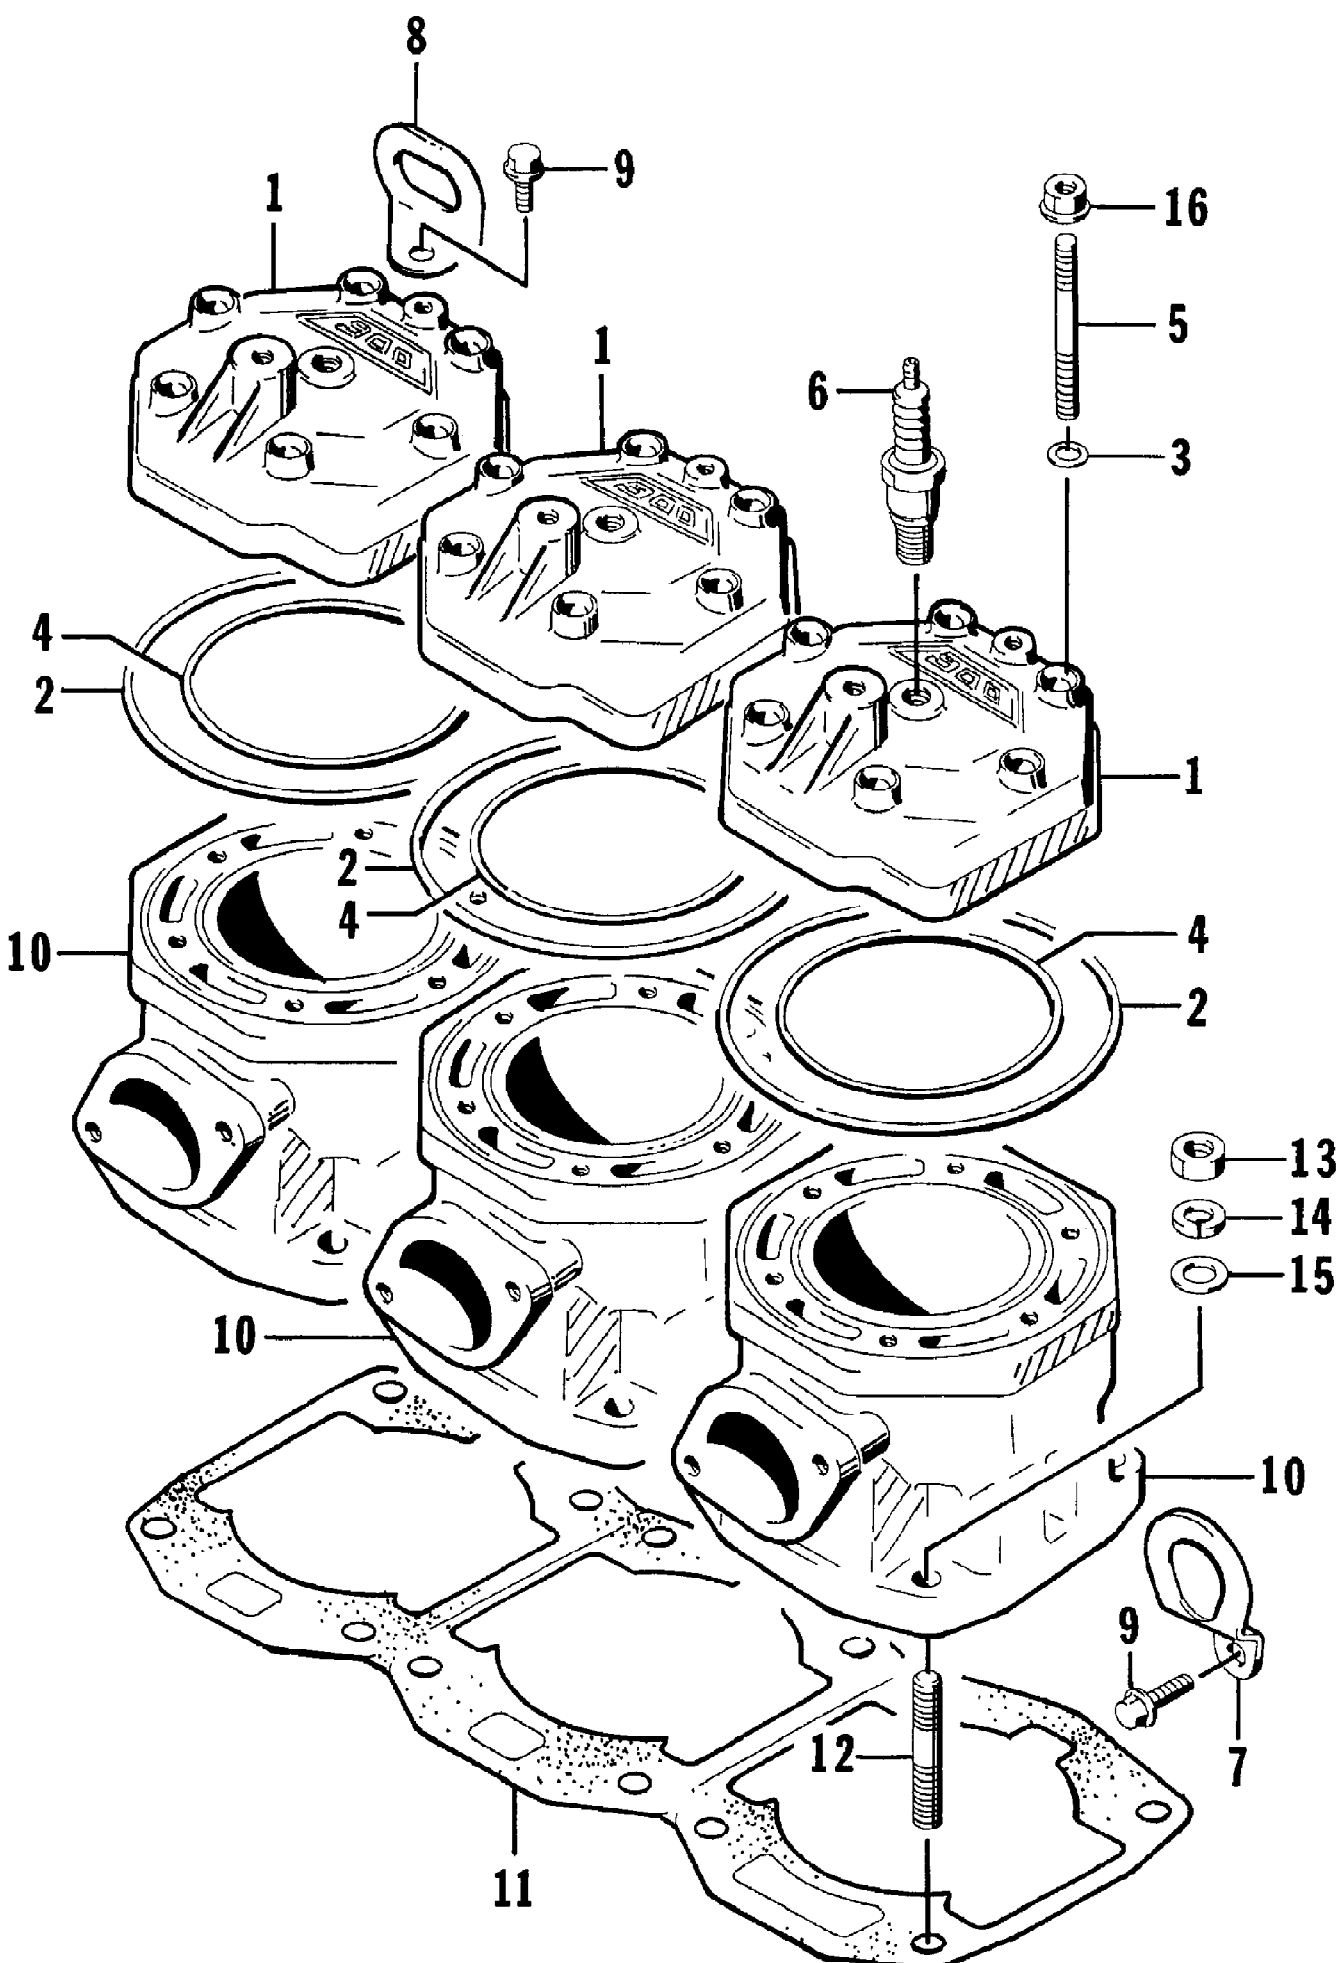

1996 MONTE CARLO 900 (96MCC-W-1996)
CRANKSHAFT ASSEMBLY

1996 MONTE CARLO 900 (96MCC-W-1996)
CRANKSHAFT ASSEMBLY

Page 11 of 63

Ref #	Part Number	Qty	S/P/F	Description
1	3004-086	3	/P	Piston - Assembly (inc. 1-2 and 6)
2	3004-079	3		Ring Set, Standard
3	3003-767	3		Pin
4	3004-063	6	S	Washer
5	3003-433	3	/P	Bearing
6	3003-439	6	/P	Ring, Piston Pin Snap
7	3008-405	1		Crankshaft - Assembly (inc. 8-30)
8	3004-888	3	/P	Connecting Rod
9	3004-700	2	/P	Pin, Crank
10	3008-262	1		Crankshaft - Right
11	3008-307	2	S	Crankshaft - Middle
12	3004-755	2	S	Crankshaft - Middle
13	3008-406	1		Crankshaft - Left
14	3004-165	1		Balancer, Crankshaft
15	3004-166	2	S	Pipe, Crankshaft Joint
16	3004-167	4		Lace, Middle Crank Seal
17	3004-168	4		Ring, Middle Crank Seal
18	3008-264	1		Spacer, Crankshaft
19	3004-172	1	S	Gear, Balancer Shaft Drive
20	3004-178	1		Gear, Oil Pump Drive
21	3004-701	1		Washer, Crank Pin
22	3004-204	1		Washer, Crank Bearing
23	3004-148	1		Washer, Crank Bearing
24	3004-150	1		Bearing, Crankshaft
25	3004-151	1		Bearing, Crankshaft
26	3004-152	5		Bearing, Crankshaft
27	3004-702	3	S	Bearing, Crank Pin
28	3004-372	3	S	Screw, Crank Balancer
29	3004-703	5		Washer, Crank Pin
30	3004-206	1	S	Washer, Crank Bearing
31	3008-265	1		Shaft, Balancer - Assembly (inc. 32-36)
32	3004-173	1	S	Gear, Balancer Shaft
33	3008-442	1	S	Shaft, Water Pump
34	3004-505	3		Bearing, Balancer Shaft
35	3004-504	1		Bearing, Balancer Shaft
36	3004-540	3	/P	Key, Balancer Shaft
37	3004-522	1	S	Seal, Crankshaft Oil - Right
38	3004-523	1	S	Seal, Crankshaft Oil - Left
39	3004-156	1		C-Ring, Balancer Shaft
40	3004-157	1		C-Ring, Crankshaft
41	3003-658	7	/P	Pin, Crank Bearing Knock