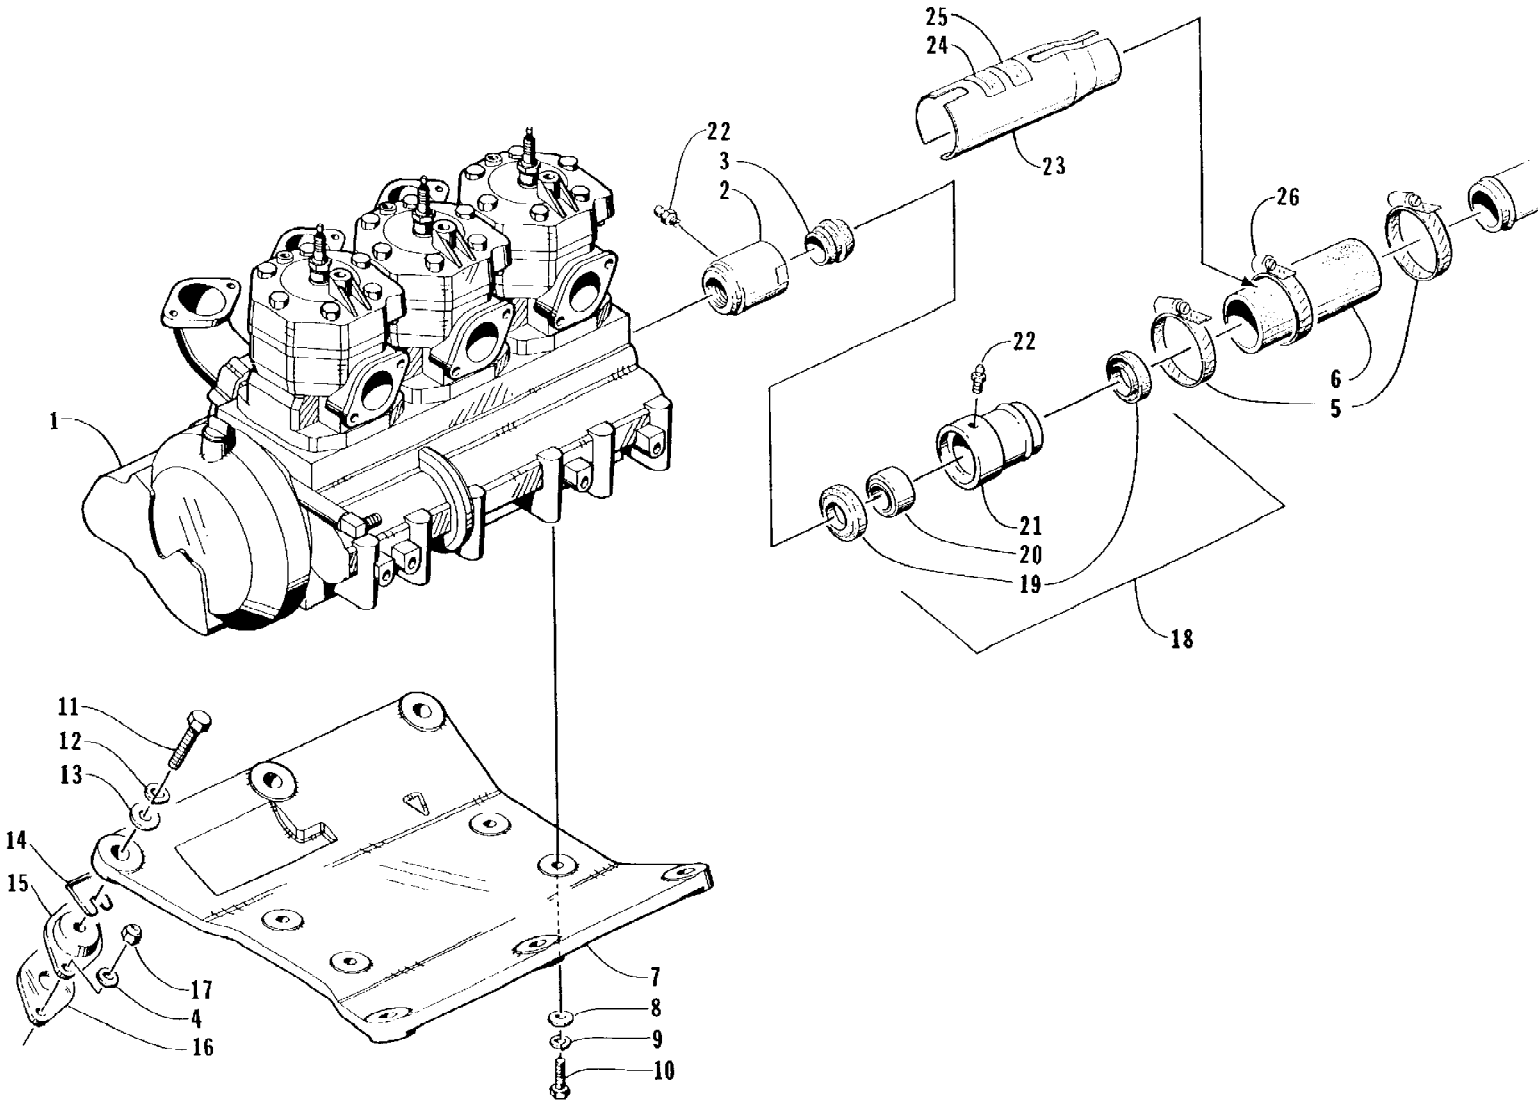

1996 MONTE CARLO 900 (96MCC-W-1996)
ENGINE AND RELATED ASSEMBLY

Page 19 of 63

Ref #	Part Number	Qty	S/P/F	Description
1	0662-173	1		Engine
2	0675-117	1		Coupler, Engine
3	0673-787	1	S	Grommet, Seal
4	0624-028	12		Washer
5	0624-390	2		Clamp
6	0675-017	1	S	Hose, Coupler
7	0608-156	1		Plate, Engine Mount
8	0624-282	4		Washer
9	0624-281	4		Washer, Lock
10	0624-322	4		Screw, Cap
11	0624-238	6		Screw, Cap
12	3008-021	6		Washer, Lock
13	3008-016	6		Washer
14	0624-014	0	/P	Shim, 0.5 mm
14	0624-015	0	/P	Shim, 1.5 mm
15	3008-054	6		Damper
16	0673-508	0	/P	Shim, Engine Mount - 0.125 in.
17	0624-090	12		Nut, Lock
18	0775-048	1		Housing, Seal - Ass'y (inc. 20-21 & (1) 22)
19	0675-114	2	S	Seal
20	0675-113	1	S	Bearing
21	0675-099	1		Housing/Bearing - Floating
22	0624-658	2		Fitting, Grease
23	0773-627	1		Guard, Coupler
24	1611-608	1		Decal, Warning
25	0614-244	1		Decal, Coupler - Servicing
26	0624-037	1		Clamp