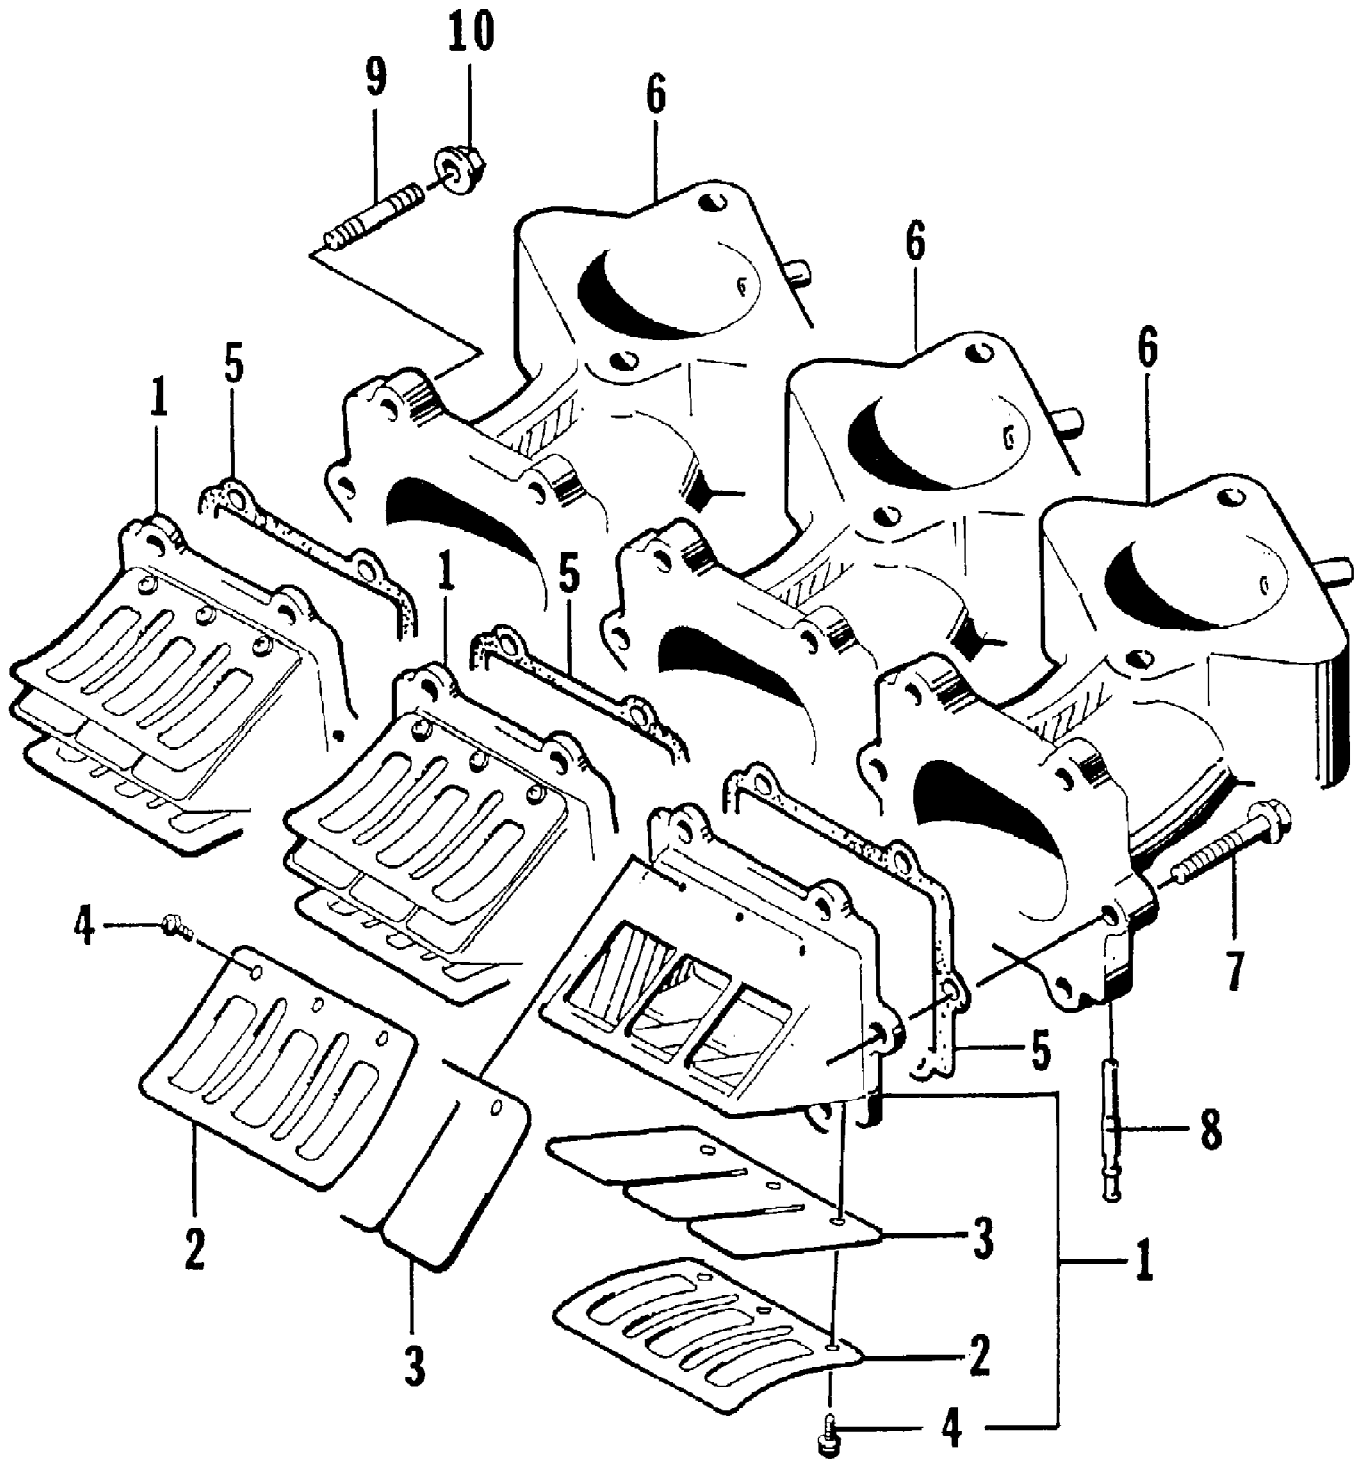

1996 MONTE CARLO 900 (96MCC-W-1996)
REED VALVE ASSEMBLY

Page 49 of 63

Ref #	Part Number	Qty	S/P/F	Description
1	3008-073	3	S	Valve, Reed - Assembly (inc. 2-4)
2	3008-074	6		Stopper, Reed Valve
3	3008-075	6		Valve, Reed
4	3004-506	18	/P	Screw, Reed Valve
5	3008-076	3	S	Gasket, Reed Valve
6	3008-443	3		Pipe, Intake - Assembly
7	0691-788	12		Bolt, Intake Pipe
8	3003-597	3		Nozzle, Oil
9	3008-370	6	/P	Stud
10	3008-309	6	S	Nut