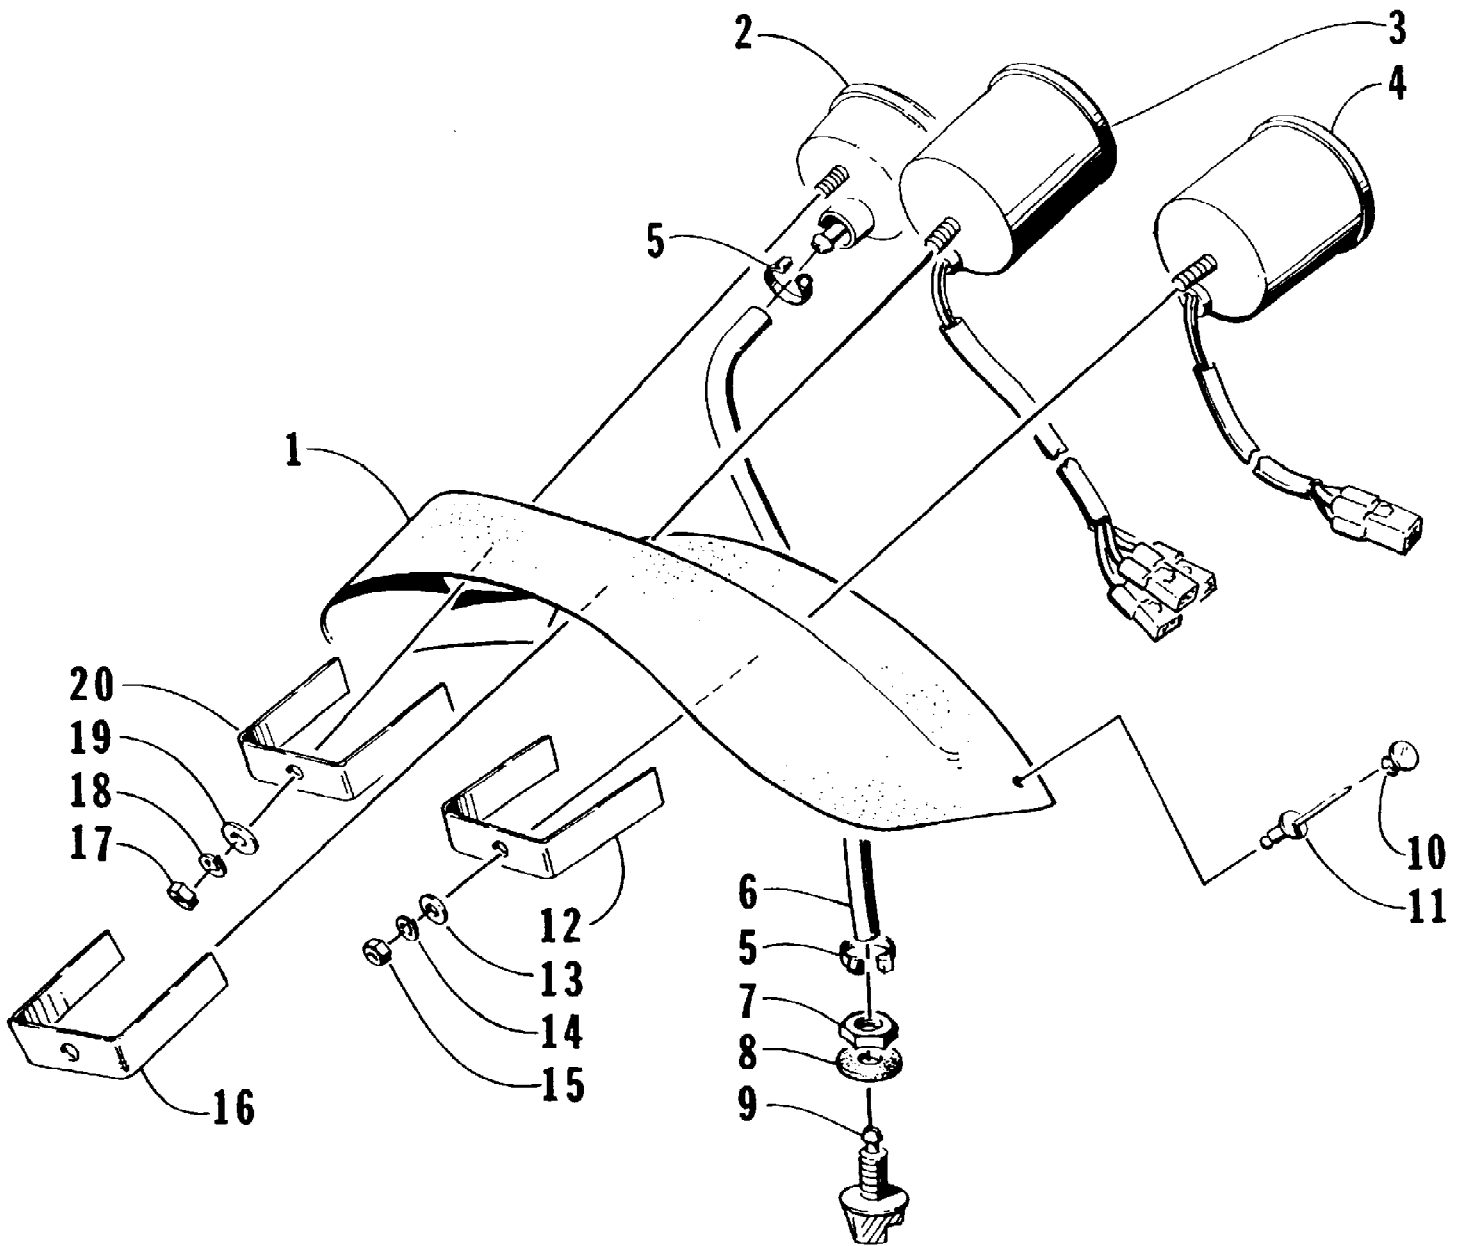

1996 MONTE CARLO 900 (96MCC-W-1996)
INSTRUMENT CONSOLE ASSEMBLY

Page 37 of 63

Ref #	Part Number	Qty	S/P/F	Description
1	0673-919	1	/P	Panel, Instrument
2	0620-188	1		Speedometer
3	0620-172	1		Gauge, Fuel
4	0620-174	1		Tachometer
5	0123-811	2		Clamp
6	0673-809	0	/P	Hose
7	0673-348	1		Nut, Pitot
8	0673-349	1		Seal, Pitot
9	0673-362	1	S	Pitot
10	1673-112	4		Plug, Mushroom
11	0623-619	4		Rivet
12	0620-175	1		Backclamp, Tachometer
13	0624-328	2		Washer
14	0624-327	2		Washer, Lock
15	0624-326	2		Nut, Jam
16	0620-173	1		Backclamp, Fuel Gauge
17	0624-329	1		Nut, Jam
18	0624-330	1		Washer, Lock
19	0624-331	1		Washer
20	0620-177	1		Backclamp, Speedometer