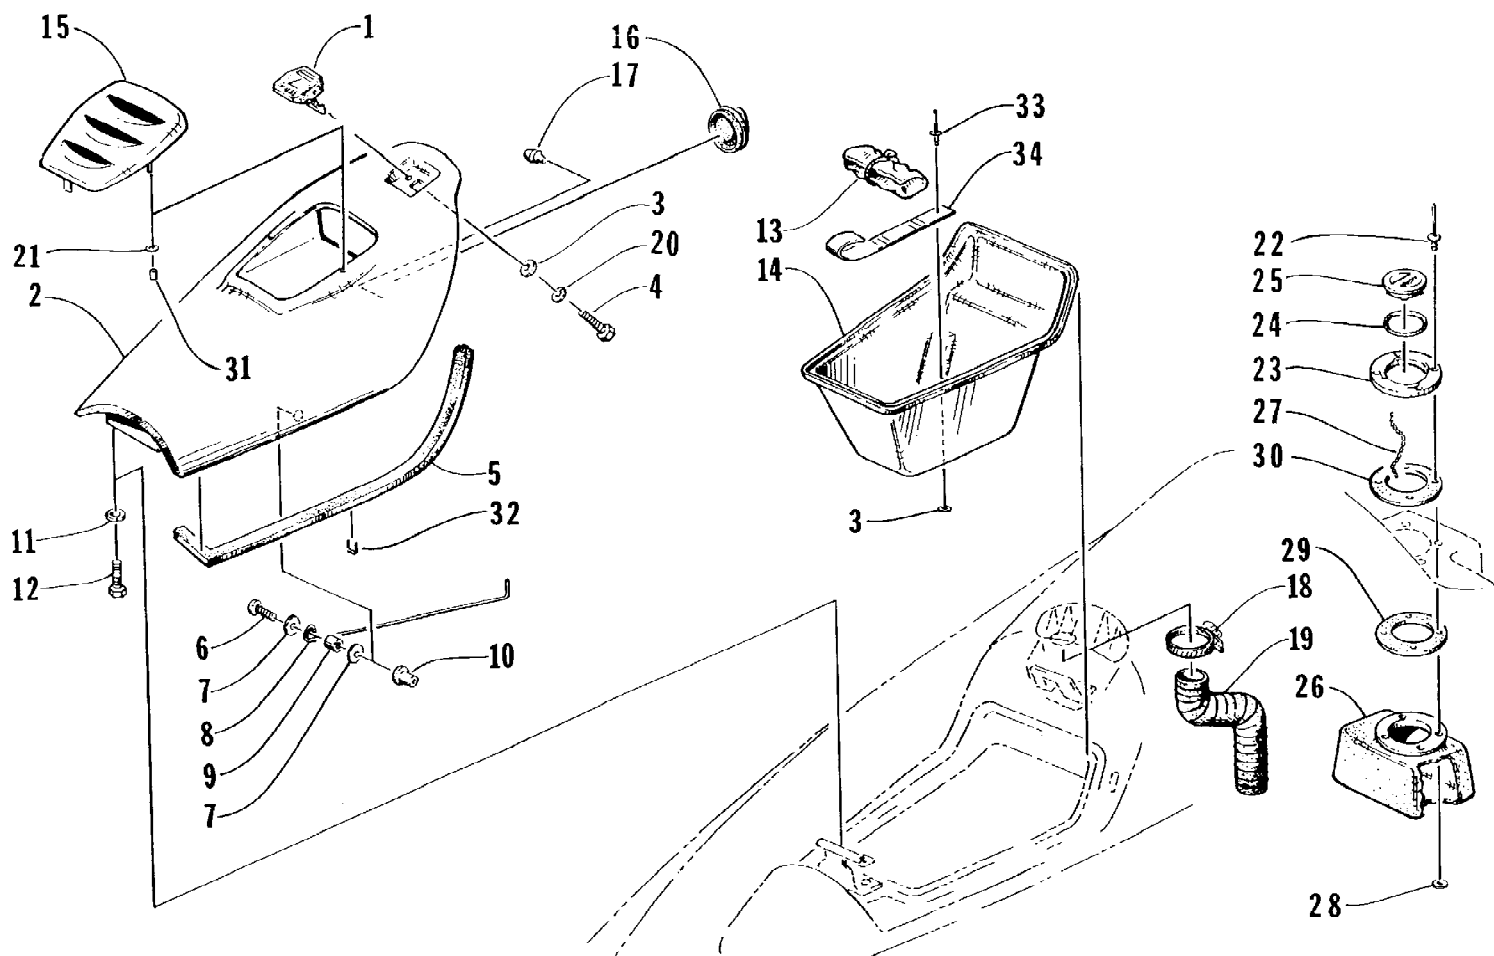

1996 MONTE CARLO 900 (96MCC-W-1996)
HANDLEBAR ASSEMBLY

Page 27 of 63

Ref #	Part Number	Qty	S/P/F	Description
1	0673-990	2	S	Grip, Handlebar
2	0773-018	1		Throttle, Assembly (inc. 3-8)
3	0605-234	1		Lever, Throttle
4	0605-236	1		Pin, Throttle Lever
5	0605-235	1		Housing, Throttle
6	0624-099	1		Washer
7	0624-113	1		C-Clip
8	0624-091	1		Screw, Machine
9	0624-056	4		Screw, Cap
10	0673-282	4		Cap, Steering Adjuster
11	0773-572	1		Handlebar
12	0687-081	1	S	Cable, Throttle
13	0624-250	4		Nut, Lock
14	0123-788	1	/P	Tie, Cable
15	0609-201	1		Tether, Switch Assembly (inc. 16-17)
16	0624-148	3		Screw, Machine
17	0609-243	1	S	Cord, Tether
18	0624-104	1		C-Clip
19	0773-535	1		Handlebar Pad - Assembly (inc. 20-22)
20	0605-253	1		Pad, Handlebar - Rear
21	0605-244	1		Pad, Handlebar - Front
22	0	1	F	Cover, Handlebar Pad
23	1673-095	1		Washer, Rubber - Handlebar
24	8060-230	2		Rivet
25	1673-111	2		Plug, Mushroom