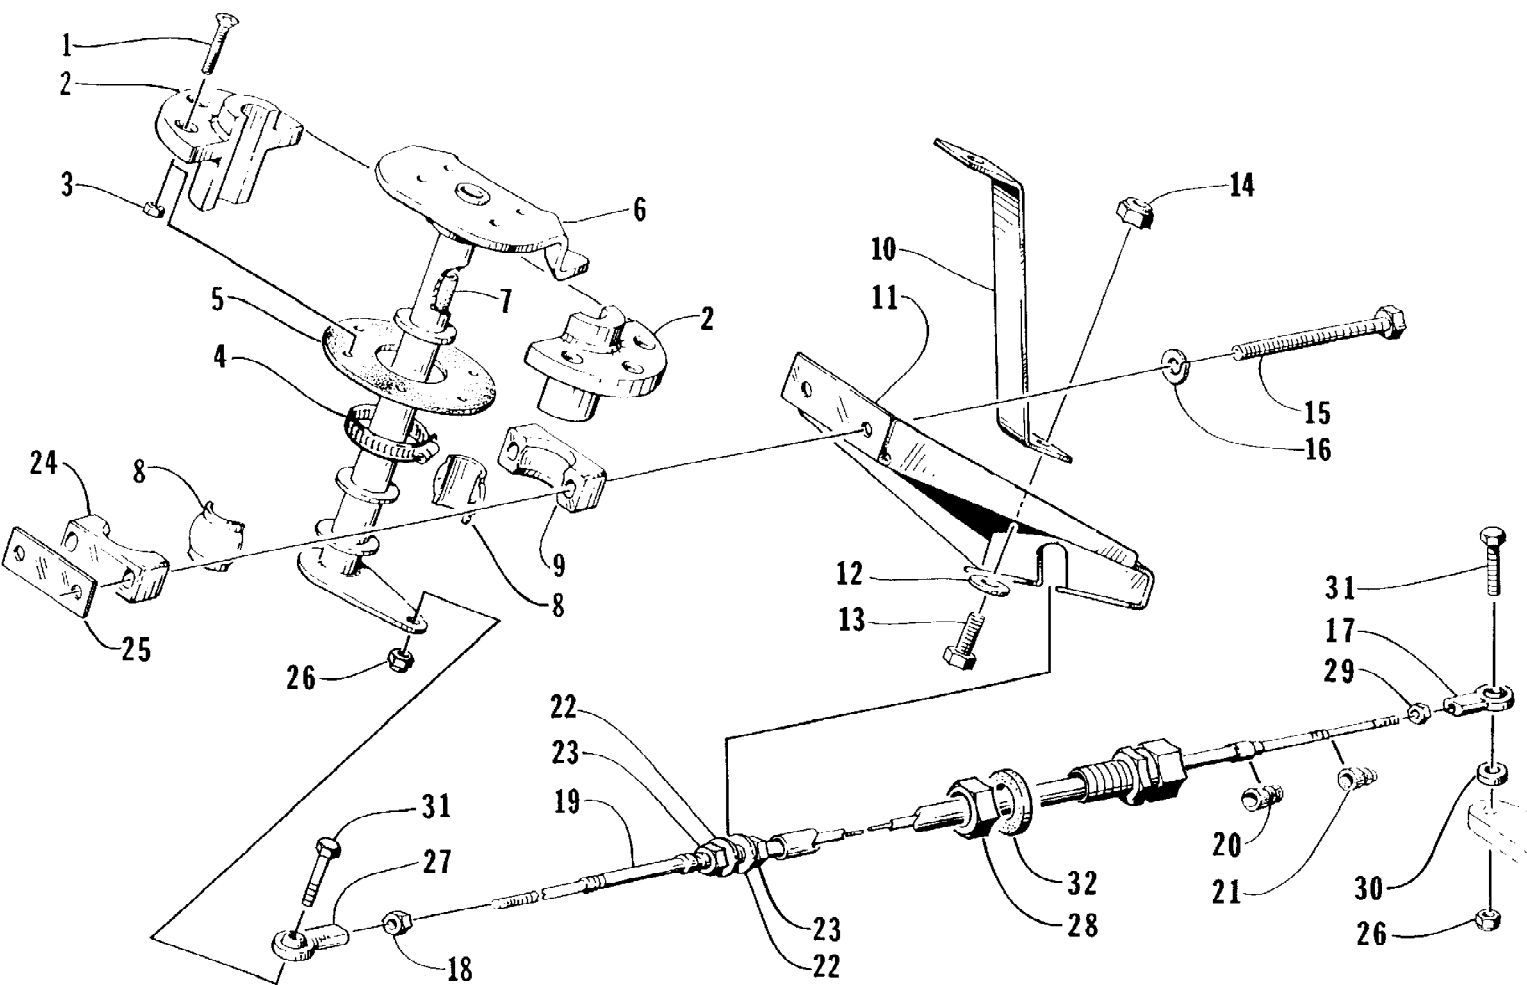

1996 MONTE CARLO 900 (96MCC-W-1996)
STEERING POST ASSEMBLY

1996 MONTE CARLO 900 (96MCC-W-1996)
STEERING POST ASSEMBLY

Page 57 of 63

Ref #	Part Number	Qty	S/P/F	Description
1	0624-186	6		Screw, Machine
2	0673-122	2		Bearing, Half - Steering Post
3	0624-021	6		Nut, Lock
4	0624-038	2		Clamp
5	0673-056	1		Seal, Bearing
6	0773-096	1	/P	Post, Steering
7	0717-052	0	/P	Foam, Neoprene Tape
8	0605-149	2		Bearing, Steering Post
9	0605-171	1		Housing, Bearing
10	0673-457	1		Bracket, Support
11	0773-629	1		Bracket, Steering Cable
12	0624-125	1	/P	Washer
13	0624-229	1		Screw, Cap
14	0624-090	1		Nut, Lock
15	0624-192	2		Screw, Cap
16	0624-125	2	/P	Washer
17	0673-932	1		End, Steering Cable
18	0624-107	1		Nut, Jam
19	0673-856	1		Cable, Steering
20	0612-363	1		Seal, Rod
21	0612-364	1		Cover, Thread Cap - Steering Cable
22	0624-106	4		Washer
23	0624-105	4		Nut, Jam
24	0705-064	1	/P	Housing, Bearing
25	0673-366	1		Spacer, Bearing Housing
26	0624-089	2		Nut, Lock
27	0673-931	1		End, Steering Cable
28	0623-669	1		Nut
29	0624-279	1		Nut, Jam
30	0624-381	1		Spacer
31	0624-290	2		Screw, Cap
32	1673-193	1		Gasket, Cable - Foam