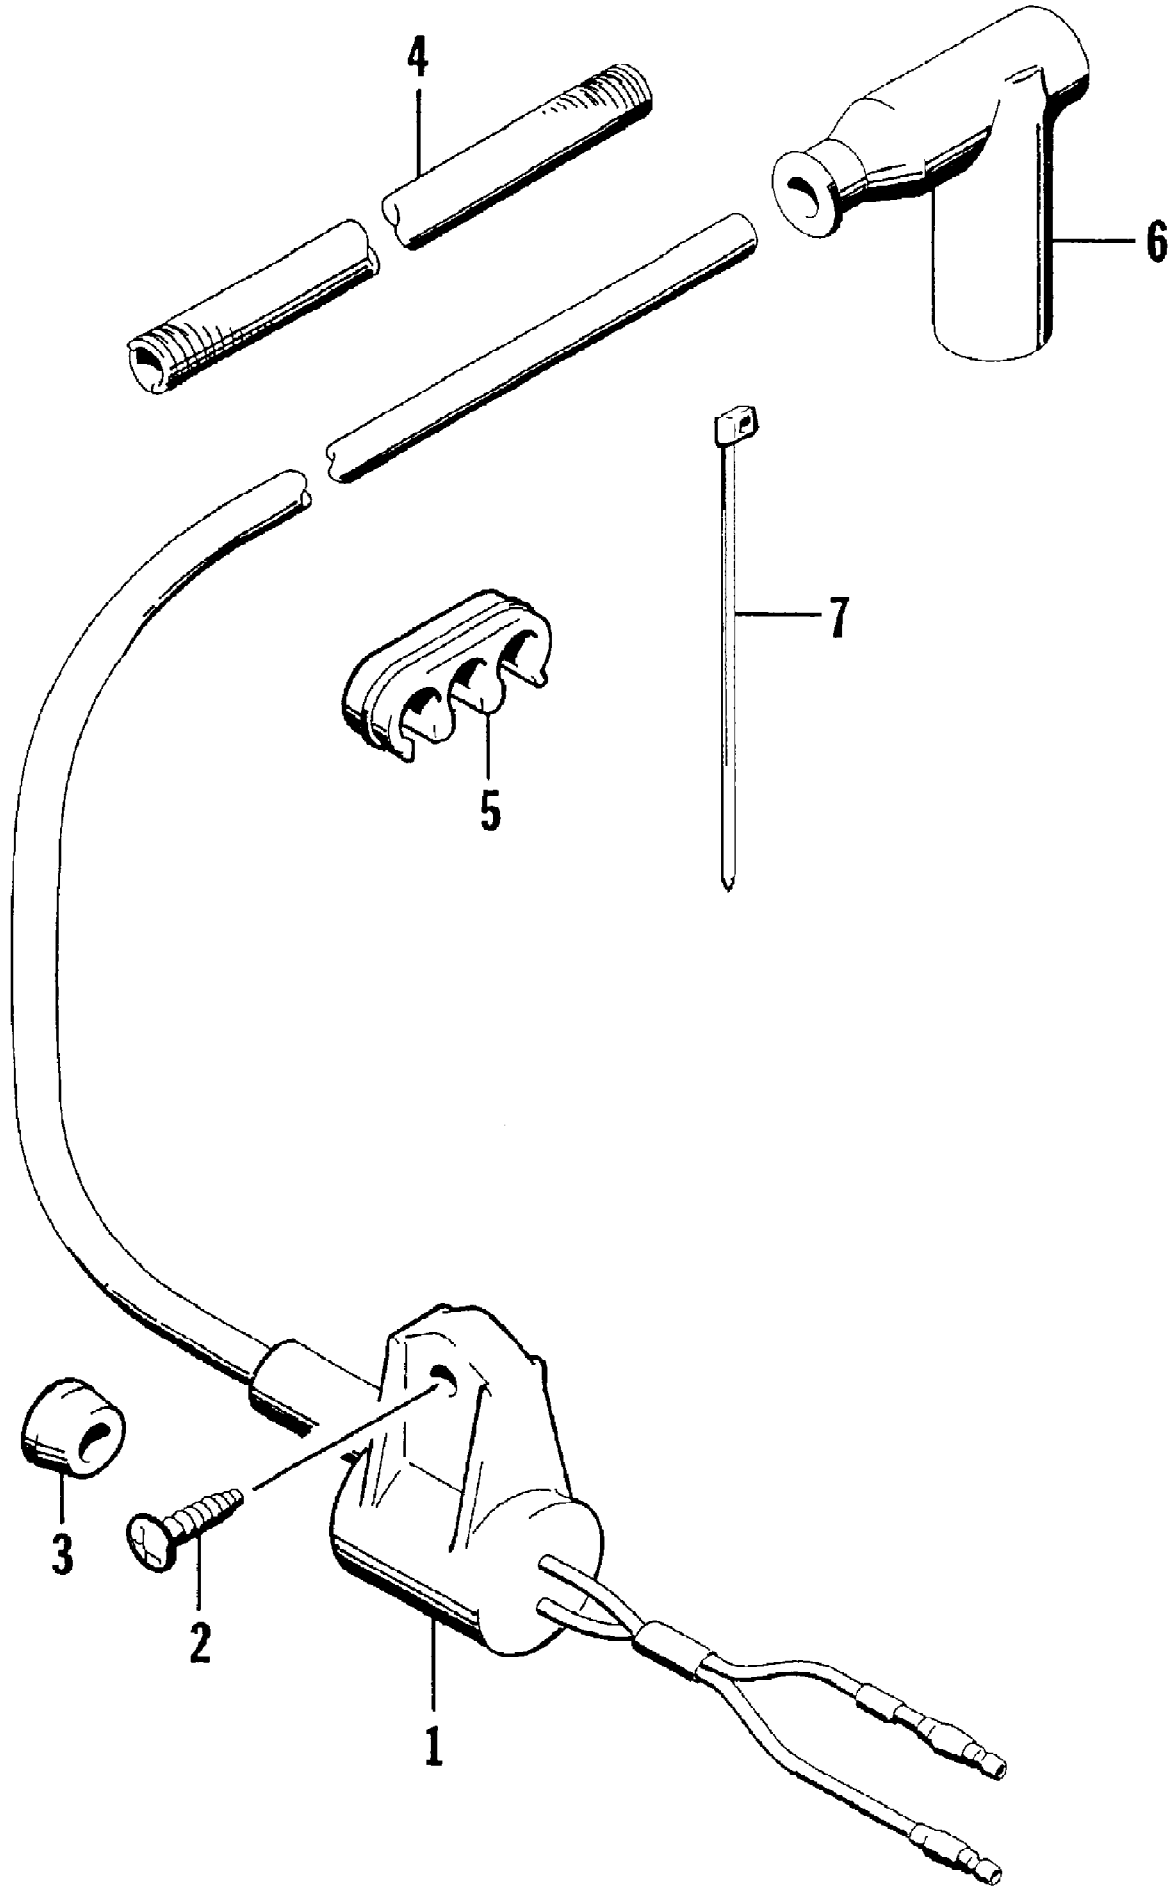

1996 MONTE CARLO 900 (96MCC-W-1996)
HULL AND RELATED PARTS ASSEMBLY

Page 31 of 63

Ref #	Part Number	Qty	S/P/F	Description
1	0623-585	2		Clip, Retaining
2	0673-935	1	/P	Nose, Cone
3	0773-650	1		Hull/Deck - Assembly
4	0624-089	2		Nut, Hex
5	0624-247	12		Washer
6	0673-897	1		Strap, Reinforcement
7	0773-516	1	/P	Boweye
8	0624-299	2		Washer, Sealing
9	0624-112	2	/P	Screw, Cap
10	0624-022	2		Washer
11	0673-871	1		Hinge, Hatch Assembly
12	1673-200	2		Plate, Nut
13	0624-186	6		Screw, Machine
14	1673-256	1	/P	Plate, Ride
15	0624-030	48		Rivet
16	0673-916	1	/P	Trim - Right
16	0673-999	1		Trim - Left
17	8060-230	2		Rivet
18	1673-111	2		Plug, Mushroom
19	0673-870	1		Plate, Hinge
20	0624-250	2		Nut, Lock
21	0623-636	2		Rivet
22	0624-115	4		Washer, Lock
23	0624-228	4		Washer
24	0673-914	1	/P	Sponson - Right
24	0673-915	1	/P	Sponson - Left
25	0624-159	3		Washer
26	0624-072	2		Rivet
27	0624-004	2		Washer
28	0673-866	1	/P	Strike
29	0624-289	4		Screw, Cap
30	0624-223	1		Screw, Cap
31	0673-485	1		Stop, Steering
32	1673-083	1		Gasket, Eyehook
33	0623-391	1		Washer, Rubber
34	0673-417	1		Plate, Backing
35	0624-009	1		Nut, Lock
36	0773-384	1		Handle, Grab
37	0673-975	1	/P	Cover, Rub Rail
38	0673-656	1		Plate, Back-Up - Eyehook
39	0624-271	10		Screw, Cap
40	0673-657	1		Plate, Backing - Eyehook
41	0624-186	2		Screw, Machine
42	0624-258	2		Nut, Hex
43	0624-260	1		U-Bolt