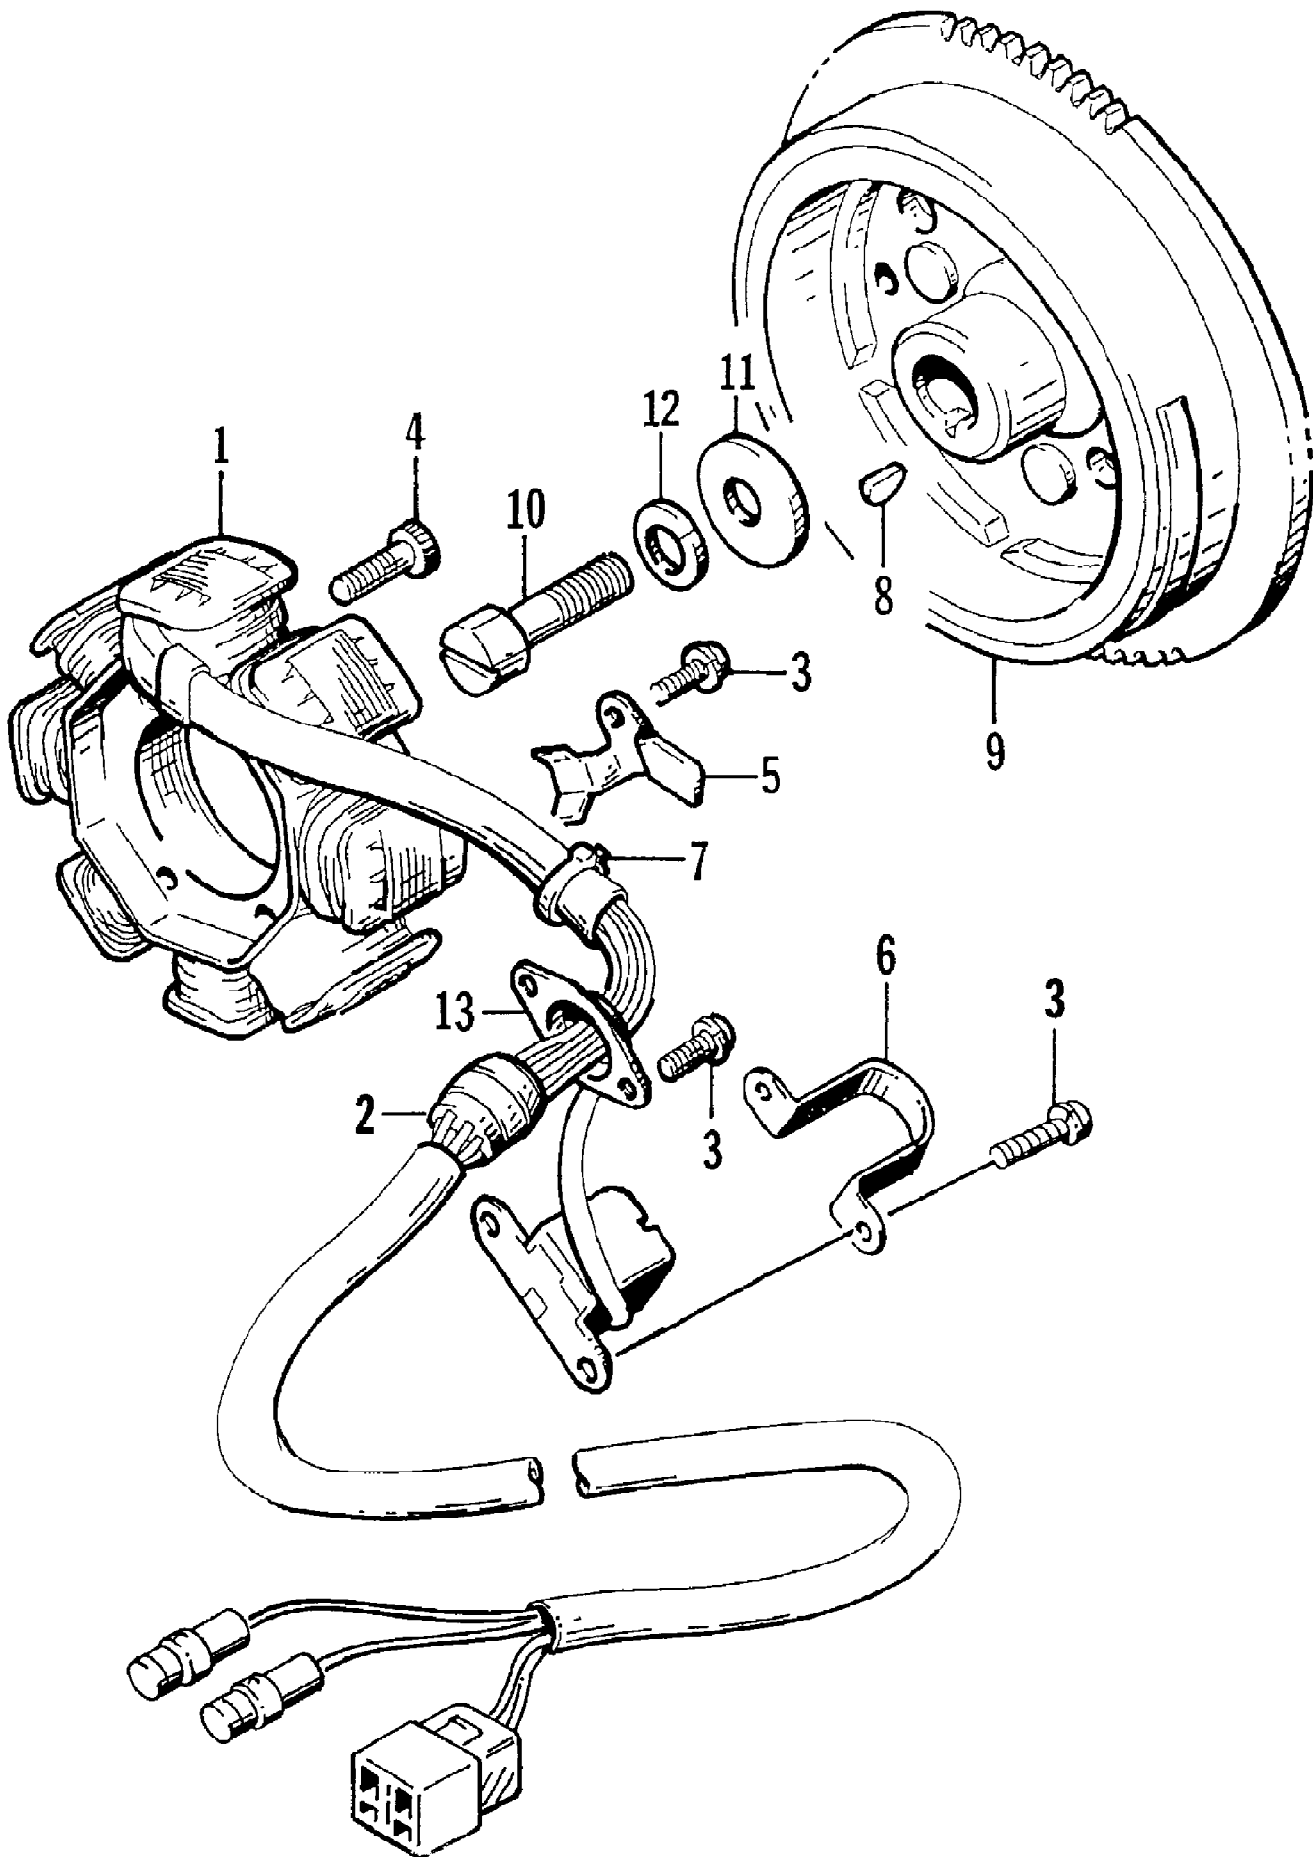

1996 MONTE CARLO 900 (96MCC-W-1996)
MAGNETO

Page 41 of 63

Ref #	Part Number	Qty	S/P/F	Description
1	3008-315	1		Stator
2	3008-278	1		Grommet
3	3004-706	5	S/P	Screw, Cap
4	3004-484	3	S	Screw, Cap
5	3008-109	1		Holder
6	3008-331	1	/P	Clamp
7	3003-787	1		Clamp
8	3004-540	1	/P	Key
9	3008-316	1	S	Flywheel
10	3008-448	1		Screw, Cap
11	3008-017	1		Washer
12	3004-362	1	S/P	Washer, Lock
13	3008-110	1		Holder, Grommet