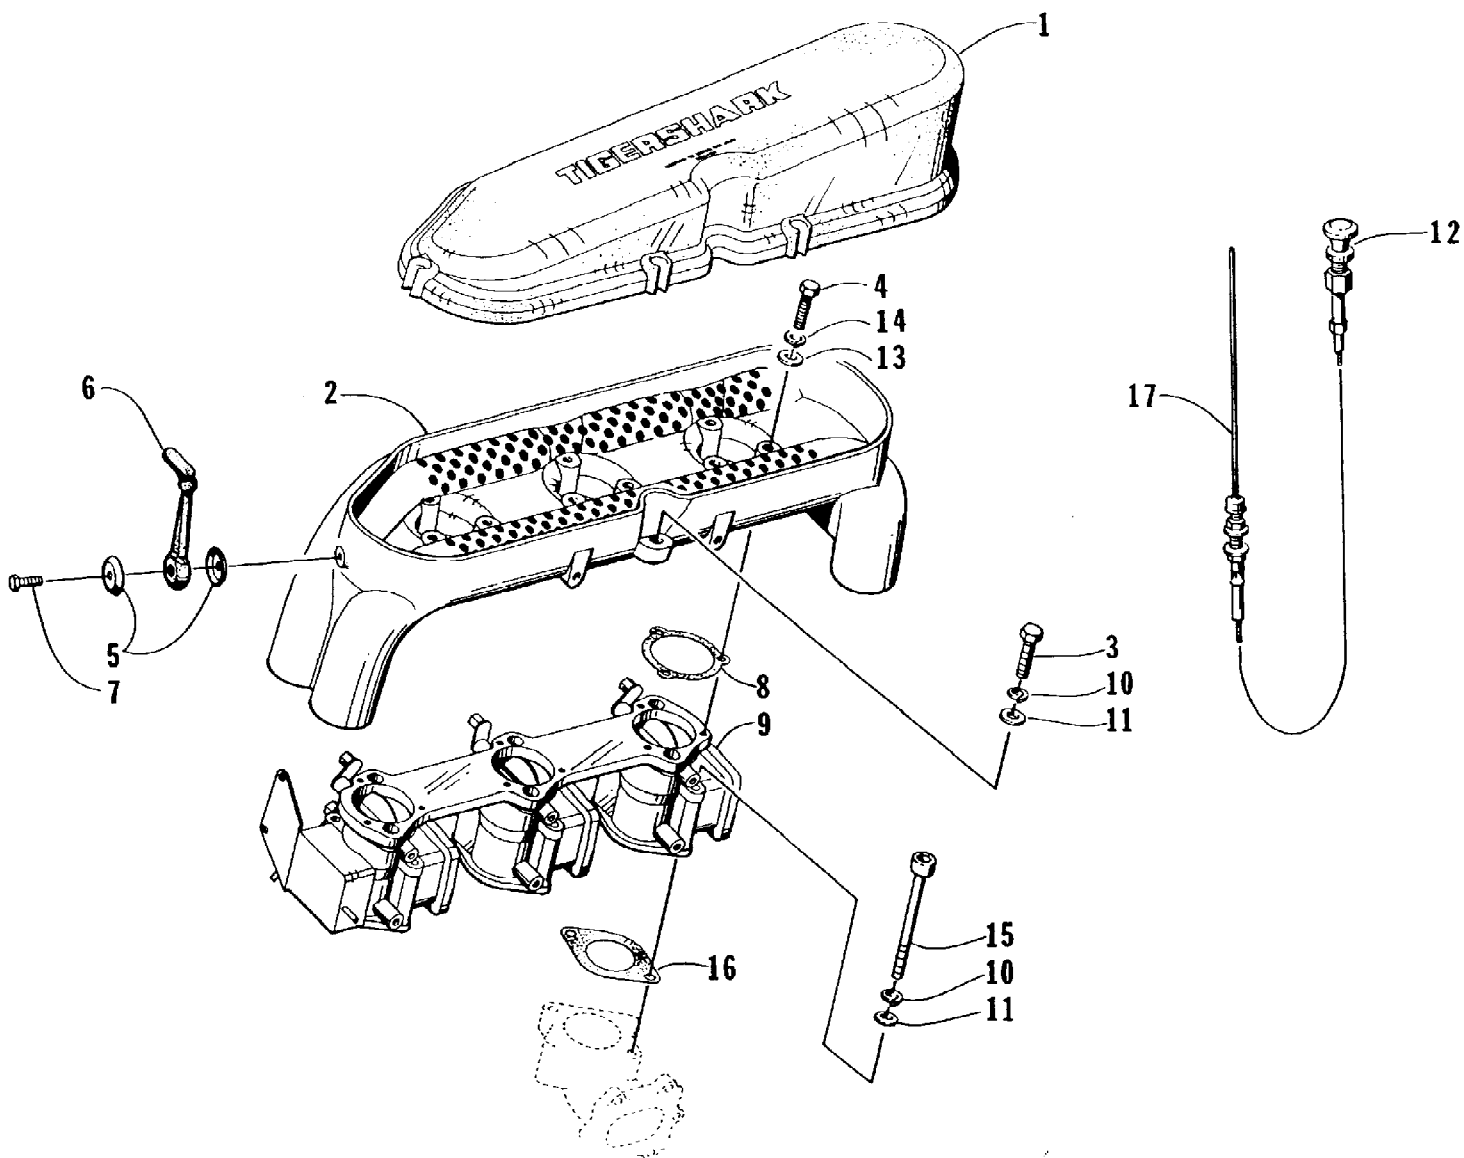

1996 MONTE CARLO 900 (96MCC-W-1996)
INTAKE ASSEMBLY

Page 39 of 63

Ref #	Part Number	Qty	S/P/F	Description
1	1673-107	1		Cover, Intake
2	1673-089	1		Base, Intake
3	0624-158	1		Screw, Cap
4	0624-056	12		Screw, Cap
5	0623-591	8		Washer, Cup
6	0673-796	4		Strap, Latch
7	0624-053	4	/P	Screw, Cap
8	1673-179	3		Gasket
9	0670-561	1		Carburetor Assembly
10	0624-027	7		Washer, Lock
11	0624-028	7		Washer
12	0687-052	1	/P	Cover, Boot
13	0624-022	9		Washer
14	0624-036	9		Washer, Lock
15	0624-338	6	/P	Screw, Cap
16	1673-090	3		Gasket
17	0687-079	1		Cable, Choke