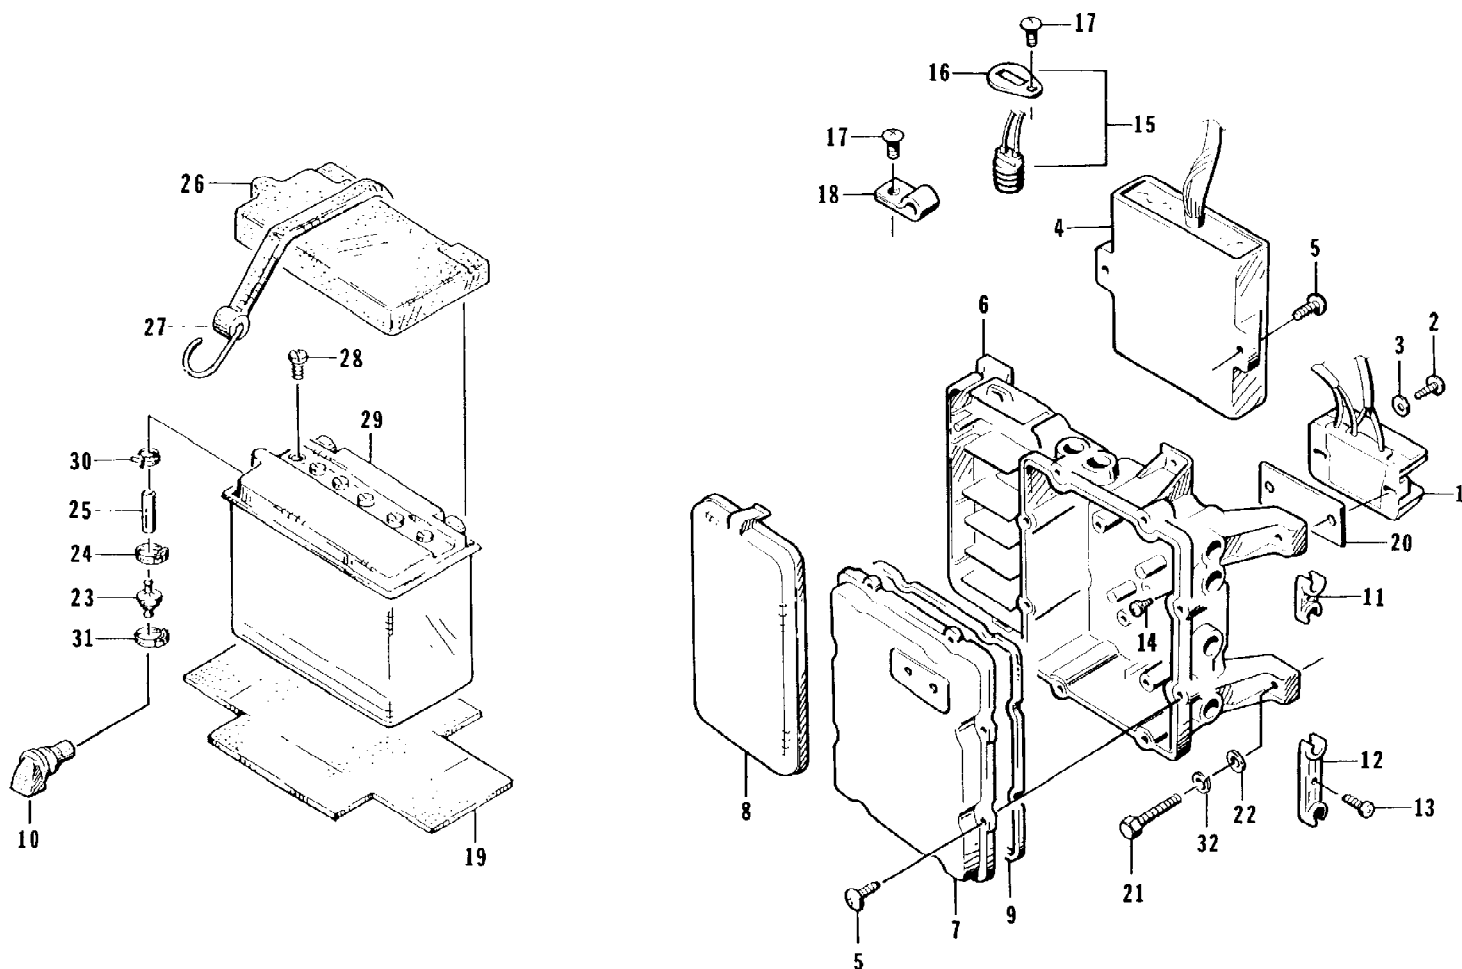

1996 MONTE CARLO 900 (96MCC-W-1996)
ELECTRICAL MODULE AND BATTERY

Page 17 of 63

Ref #	Part Number	Qty	S/P/F	Description
1	3008-279	1	/P	Regulator Assembly (inc. 2)
2	3008-318	2	S	Screw, Regulator
3	3008-337	2		Washer, Regulator
4	3008-281	1	S	Unit, CDI
5	3008-319	10		Screw, Cap
6	3008-282	1		Case
7	3008-283	1	/P	Cover
8	3008-284	1	/P	Cover
9	3008-285	1	/P	Packing
10	0673-755	1		Vent, Fuel
11	3008-124	3		Holder
12	3008-125	1		Holder
13	3008-379	4		Screw, Cap
14	3008-217	1		Screw, Cap
15	3008-330	1	S/P	Sensor - Assembly (inc. 16)
16	3008-134	1		Supporter
17	3008-219	3		Screw, Machine
18	3008-040	1		Clamp
19	0673-308	1		Pad, Battery
20	3008-336	1	/P	Base, Regulator
21	0624-290	4		Screw, Cap
22	0624-228	4		Washer
23	0670-295	1		Valve, Check
24	0623-502	1		Clamp
25	0610-008	0	/P	Hose - 25 ft
26	0673-454	1		Cover, Battery
27	0773-382	3	/P	Tiedown
28	0645-045	6		Cap, Battery
29	0645-157	1		Battery (inc. 28)
30	0623-323	1		Clamp, Hose - Battery
31	0623-063	1		Clamp
32	0624-115	4		Washer, Lock