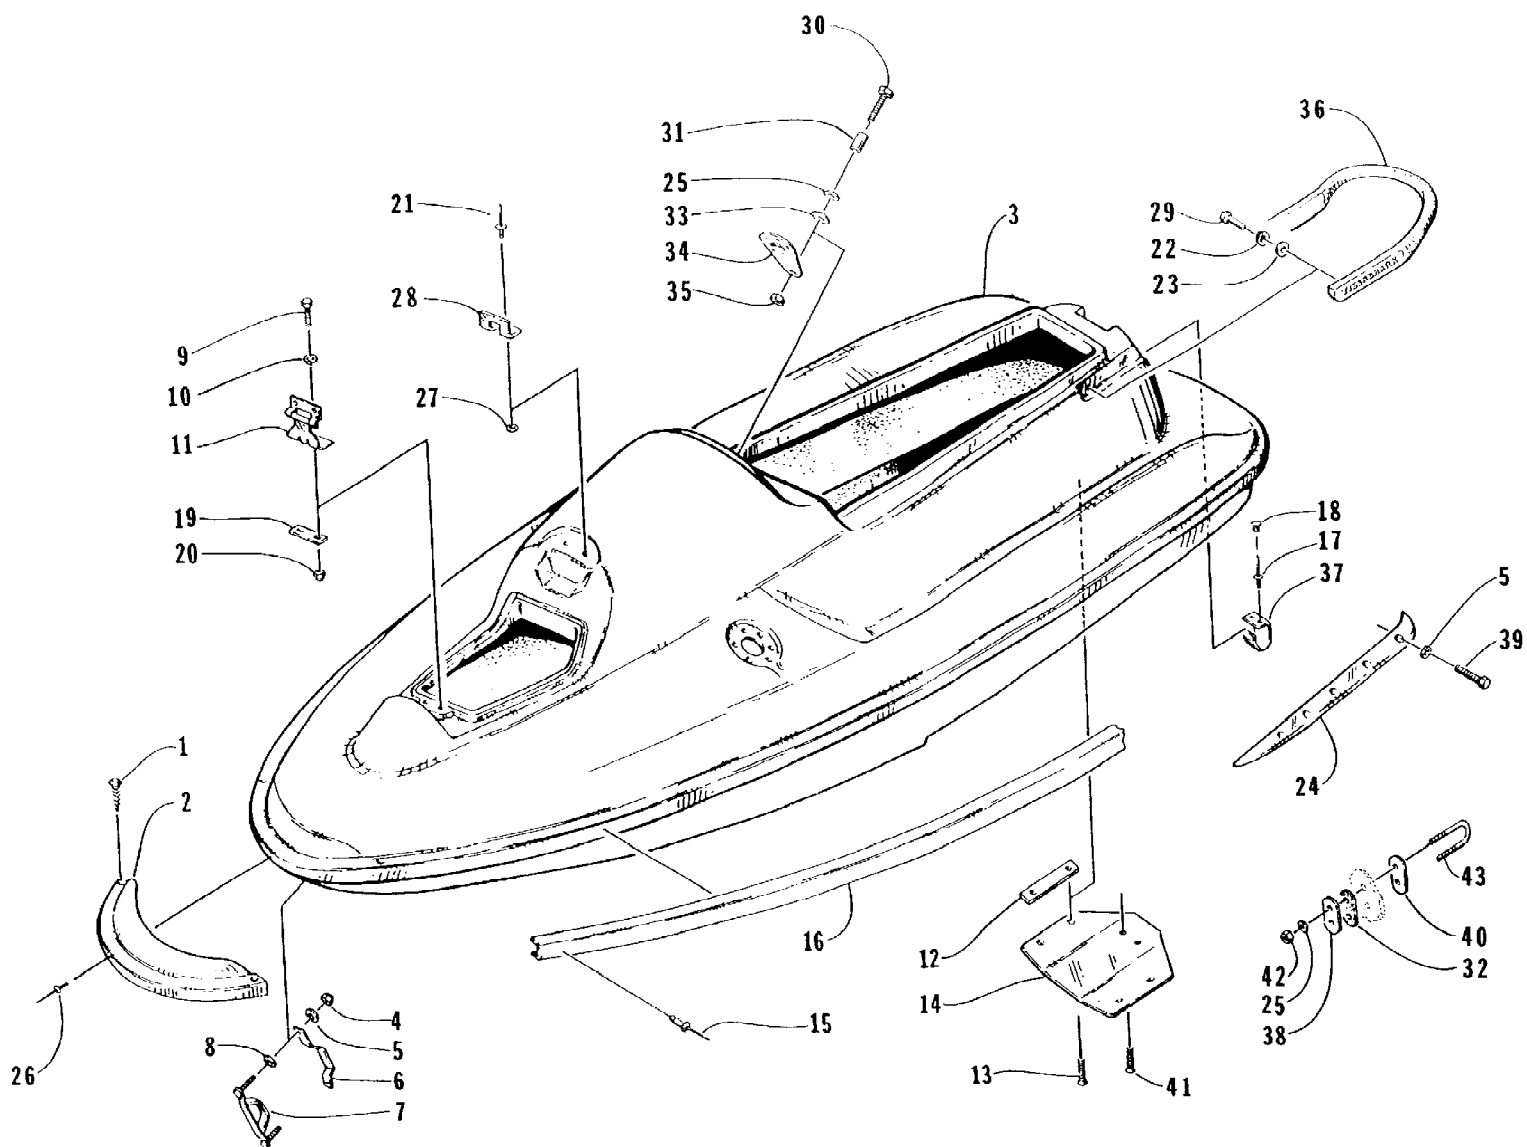

1996 MONTE CARLO 900 (96MCC-W-1996)
HULL AND RELATED PARTS ASSEMBLY

Page 31 of 63

Ref #	Part Number	Qty	S/P/F	Description
1	0623-585	2		Clip, Retaining
2	0673-935	1	/P	Nose, Cone
3	0773-650	1		Hull/Deck - Assembly
4	0624-089	2		Nut, Hex
5	0624-247	12		Washer
6	0673-897	1		Strap, Reinforcement
7	0773-516	1	/P	Boweye
8	0624-299	2		Washer, Sealing
9	0624-112	2	/P	Screw, Cap
10	0624-022	2		Washer
11	0673-871	1		Hinge, Hatch Assembly
12	1673-200	2		Plate, Nut
13	0624-186	6		Screw, Machine
14	1673-256	1	/P	Plate, Ride
15	0624-030	48		Rivet
16	0673-916	1	/P	Trim - Right
16	0673-999	1		Trim - Left
17	8060-230	2		Rivet
18	1673-111	2		Plug, Mushroom
19	0673-870	1		Plate, Hinge
20	0624-250	2		Nut, Lock
21	0623-636	2		Rivet
22	0624-115	4		Washer, Lock
23	0624-228	4		Washer
24	0673-914	1	/P	Sponson - Right
24	0673-915	1	/P	Sponson - Left
25	0624-159	3		Washer
26	0624-072	2		Rivet
27	0624-004	2		Washer
28	0673-866	1	/P	Strike
29	0624-289	4		Screw, Cap
30	0624-223	1		Screw, Cap
31	0673-485	1		Stop, Steering
32	1673-083	1		Gasket, Eyehook
33	0623-391	1		Washer, Rubber
34	0673-417	1		Plate, Backing
35	0624-009	1		Nut, Lock
36	0773-384	1		Handle, Grab
37	0673-975	1	/P	Cover, Rub Rail
38	0673-656	1		Plate, Back-Up - Eyehook
39	0624-271	10		Screw, Cap
40	0673-657	1		Plate, Backing - Eyehook
41	0624-186	2		Screw, Machine
42	0624-258	2		Nut, Hex
43	0624-260	1		U-Bolt