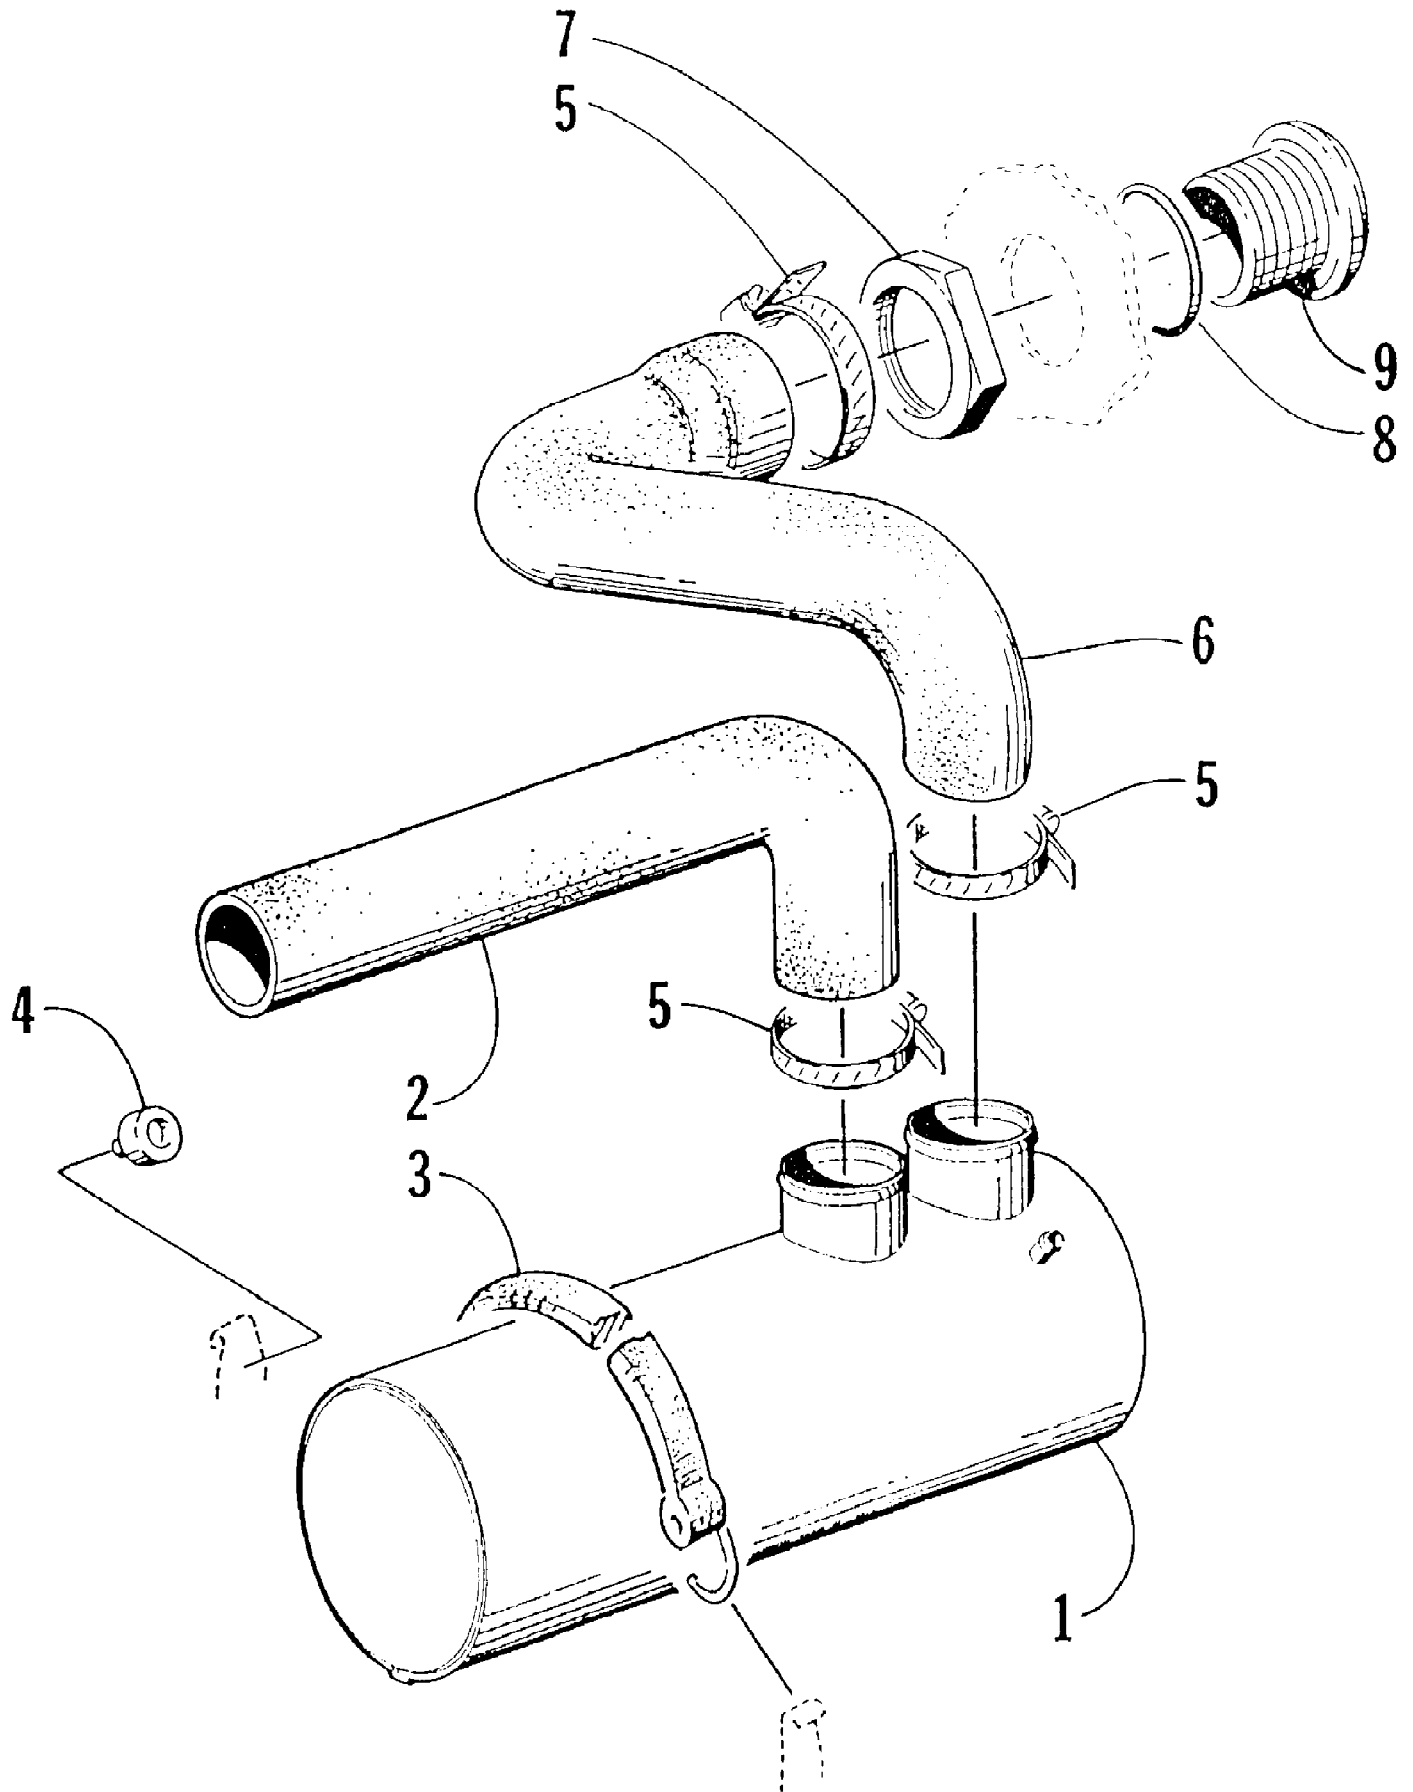

1996 MONTE CARLO 900 (96MCC-W-1996)
MUFFLER ASSEMBLY

Page 43 of 63

Ref #	Part Number	Qty	S/P/F	Description
1	0712-206	1		Muffler
2	0610-270	1		Hose, Exhaust - In
3	0773-382	2	/P	Tiedown, Muffler
4	0673-792	4	/P	Grommet, Bumper
5	0624-169	3		Clamp, Hose
6	0610-269	1		Hose, Exhaust - Out
7	0612-576	1		Nut, Exhaust Outlet
8	0612-676	1		Gasket, Exhaust - Foam
9	0612-575	1	S	Outlet, Exhaust