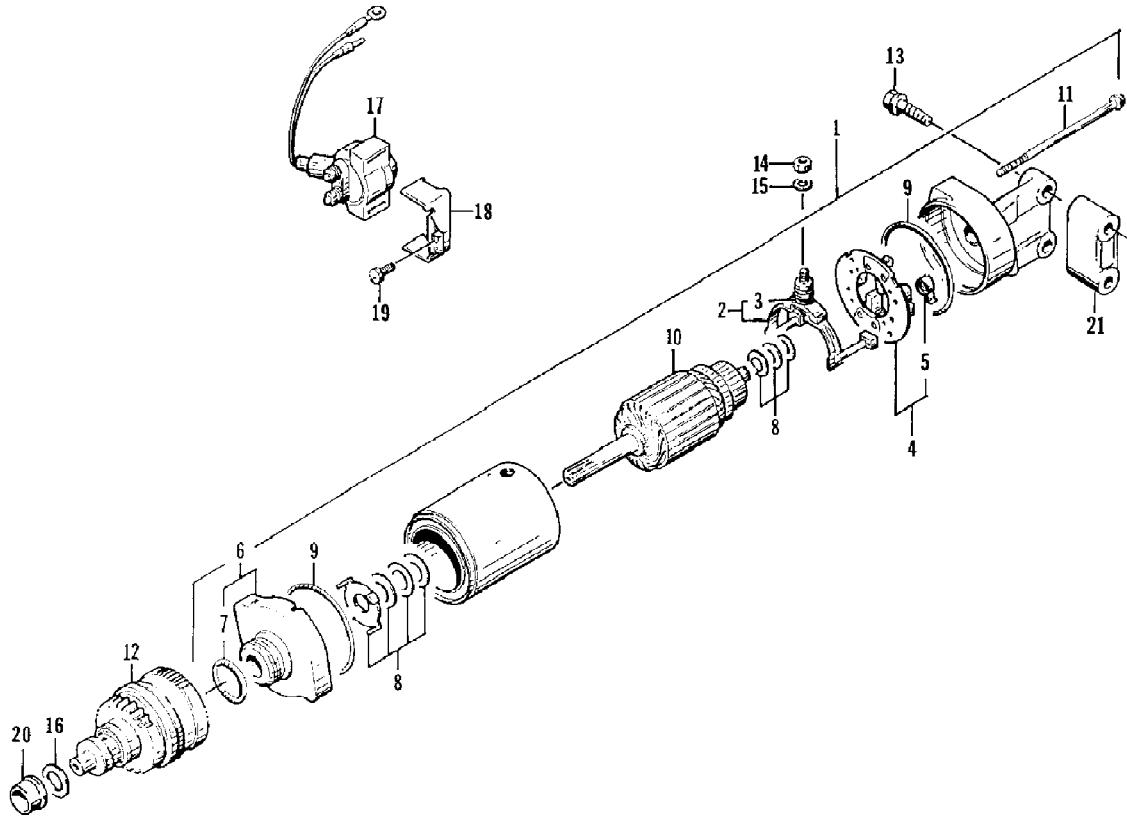

1996 MONTE CARLO 900 (96MCC-W-1996)
STARTER MOTOR ASSEMBLY

1996 MONTE CARLO 900 (96MCC-W-1996)
STARTER MOTOR ASSEMBLY

Page 55 of 63

Ref #	Part Number	Qty	S/P/F	Description
1	3008-327	1	S	Starter Motor Assembly (inc. 2-11)
2	3008-094	1	/P	Terminal Set, Brush (inc. 3)
3	3008-164	1		O-Ring
4	3008-095	1	/P	Holder Set, Brush (inc. 5)
5	3008-096	4		Spring, Brush
6	3008-328	1	/P	Front Bracket Assembly (inc. 7)
7	3008-363	1	/P	O-Ring
8	3008-099	2		Washer Set
9	3008-101	2	S	O-Ring
10	3008-103	1		Armature
11	3008-102	2		Screw, Cap
12	3008-408	1	/P	Pinion Assembly
13	3008-447	2		Bolt, Starter Motor
14	3008-014	1		Nut
15	3008-020	1		Washer
16	3008-193	2	S	Washer
17	3008-165	1	/P	Relay
18	3008-140	1		Bracket
19	3008-313	1		Screw, Bracket
20	3008-105	2		Bushing, Pinion Shaft
21	3008-277	1		Spacer, Starter Motor