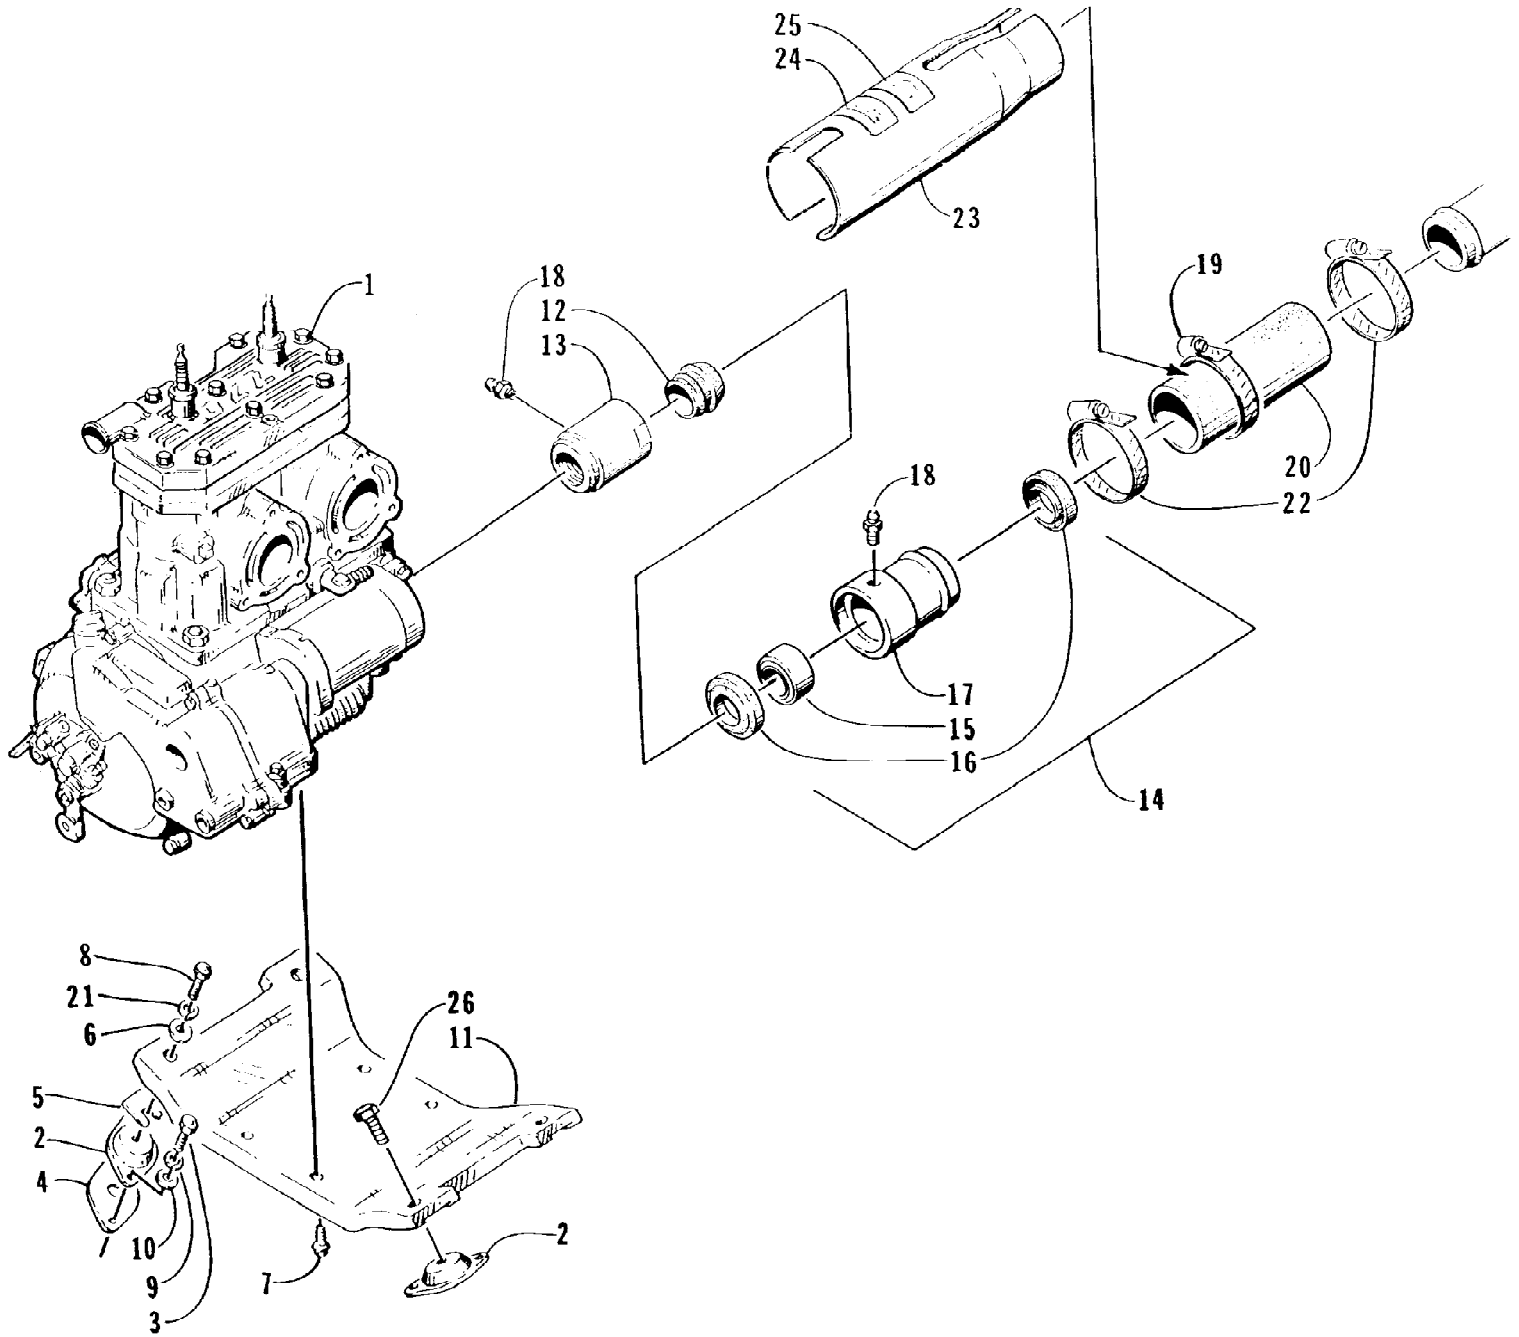

1996 MONTE CARLO 770 RED (96MCB-W-1996)
ENGINE AND RELATED ASSEMBLY

Page 14 of 56

Ref #	Part Number	Qty	S/P/F	Description
1	0662-176	1		Engine
2	0608-157	4		Mount, Engine
3	0624-158	8		Screw, Cap
4	0673-508	0	/P	Shim, Engine Mount - 0.125 in.
4	0673-509	0		Shim, Engine Mount - 0.063 in.
5	0624-014	0	/P	Shim - 0.5 mm
5	0624-015	0	/P	Shim - 1.5 mm
6	3008-016	4		Washer
7	3008-203	4	/P	Screw, Cap
8	0624-275	3		Screw, Cap
9	0624-027	8		Washer, Lock
10	0624-028	8		Washer
11	0775-050	1		Plate, Engine Mount
12	0673-787	1	S	Grommet, Seal
13	0675-059	1		Coupler, Engine
14	0775-048	1		Housing, Seal - Ass'y (inc. 15-17,one 18)
15	0675-113	1	S	Bearing
16	0675-114	2	S	Seal
17	0675-099	1		Housing/Bearing - Floating
18	0623-658	2		Fitting, Grease
19	0624-037	1		Clamp
20	0675-017	1	S	Hose, Coupler
21	0624-021	4		Washer, Lock
22	0624-390	3		Clamp
23	0773-627	1		Guard, Coupler (inc. 24-25)
24	1611-608	1		Decal, Warning
25	0614-244	1		Decal, Coupler - Servicing
26	0624-206	1		Screw, Cap