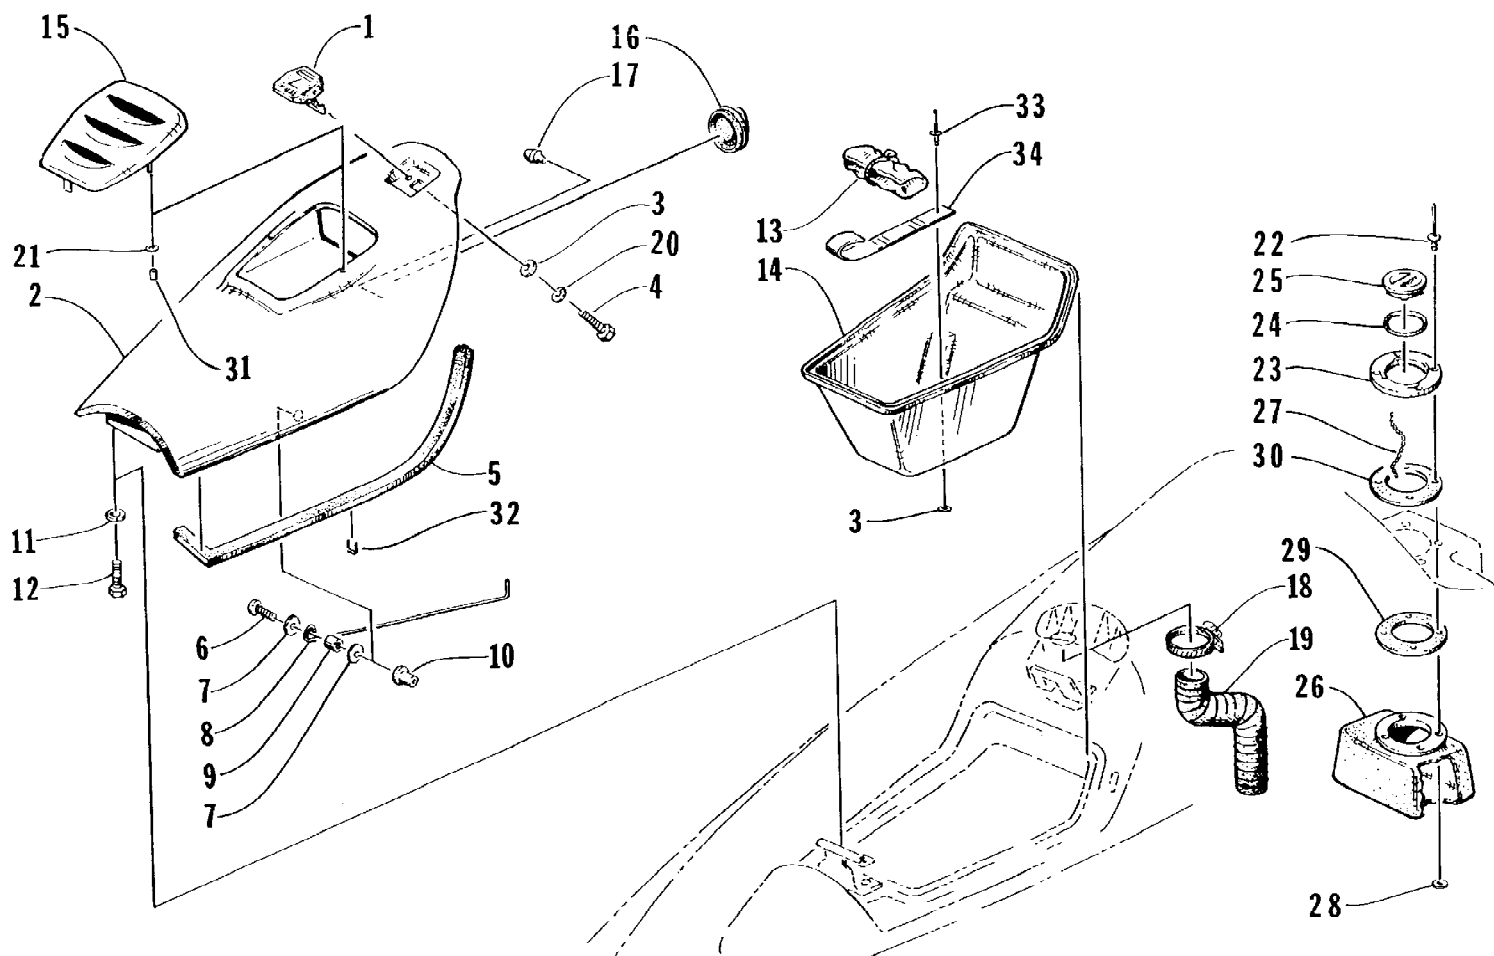

1996 MONTE CARLO 770 RED (96MCB-W-1996)
HANDLEBAR ASSEMBLY

Page 20 of 56

Ref #	Part Number	Qty	S/P/F	Description
1	0673-990	2	S	Grip, Handlebar
2	0773-018	1		Throttle, Assembly (inc. 3-7)
3	0605-234	1		Lever, Throttle
4	0605-236	1		Pin, Throttle Lever
5	0605-235	1		Housing, Throttle
6	0624-099	1		Washer
7	0624-113	1		Ring, Retaining
8	0624-091	1		Screw, Machine
9	0624-056	4		Screw, Cap
10	0673-282	4		Cap, Steering Adjuster
11	0773-572	1		Handlebar
12	0687-076	1		Cable, Throttle
13	0624-250	4		Nut, Lock
14	0123-788	1	/P	Tie, Cable
15	0609-202	1		Tether, Switch Assembly (inc. 16-17)
16	0624-148	3		Screw, Machine
17	0609-243	1	S	Cord, Tether
18	0624-104	1		C-Clip
19	0773-535	1		Handlebar Pad - Assembly (inc. 20-22)
20	0605-253	1		Pad, Handlebar - Rear
21	0605-244	1		Pad, Handlebar - Front
22	0	1	F	Cover, Handlebar Pad
23	1673-095	1		Washer, Rubber - Handlebar
24	8060-230	2		Rivet
25	1673-111	2		Plug, Mushroom