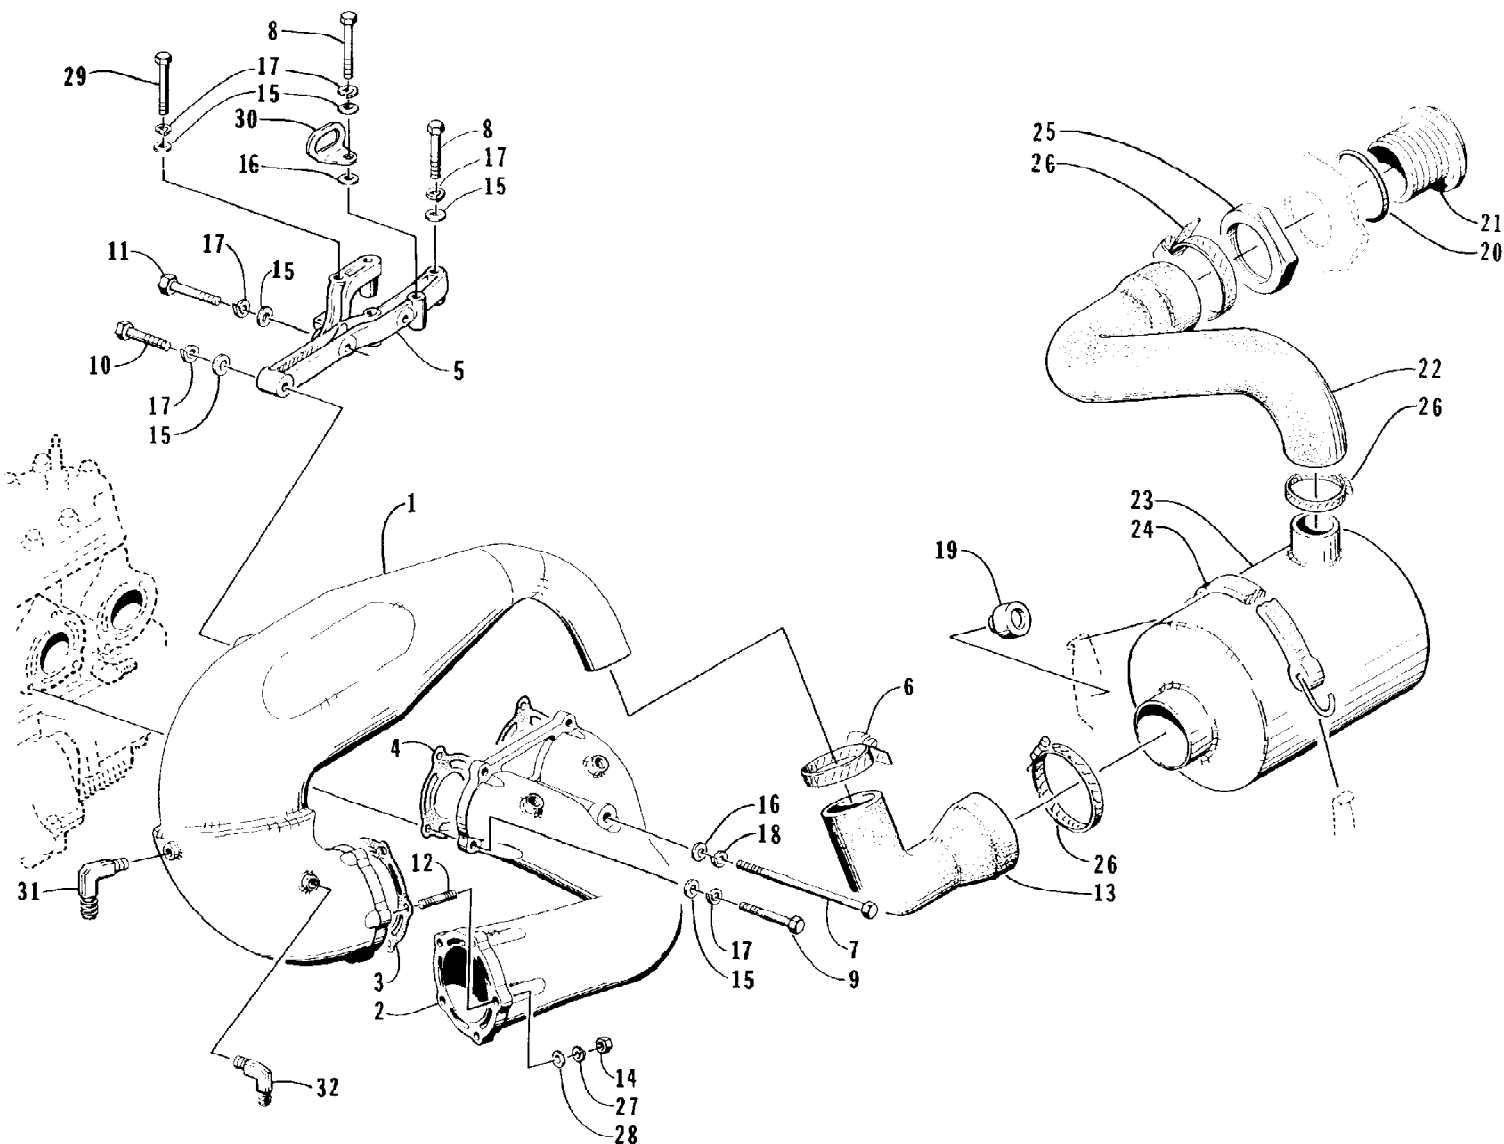

1996 MONTE CARLO 770 RED (96MCB-W-1996)
EXHAUST ASSEMBLY

1996 MONTE CARLO 770 RED (96MCB-W-1996)
EXHAUST ASSEMBLY

Page 16 of 56

Ref #	Part Number	Qty	S/P/F	Description
1	0612-605	1	S	Chamber, Expansion
2	0612-612	1		Manifold, Exhaust
3	0612-696	1		Gasket, Expansion Chamber
4	1673-254	1		Gasket, Exhaust Manifold
5	0612-634	1		Bracket, Expansion Chamber
6	0624-038	1		Clamp, Hose
7	0624-344	1		Screw, Cap
8	0624-192	3		Screw, Cap
9	0624-055	4		Screw, Cap
10	0624-402	2		Screw, Cap
11	0624-403	1		Screw, Cap
12	0624-383	5		Stud
13	0610-272	1		Hose, Exhaust - In
14	0624-401	5		Nut, Jam
15	0624-028	12		Washer
16	0624-008	2		Washer
17	0624-027	12		Washer, Lock
18	0624-012	1		Washer, Lock
19	0673-792	4	/P	Bumper, Grommet
20	0612-676	1		Gasket
21	0612-575	1	S	Outlet, Exhaust
22	0610-273	1	/P	Hose, Exhaust - Out
23	0712-205	1		Muffler
24	0773-382	2	/P	Tiedown, Rubber
25	0612-576	1		Nut, Exhaust Outlet
26	0624-169	3		Clamp, Hose
27	0624-317	5		Washer, Lock
28	0624-318	5		Washer
29	0624-385	2		Screw, Cap
30	3008-059	1		Hook, Engine
31	1673-102	3		Fitting, Elbow
32	1673-101	1	/P	Fitting, Elbow