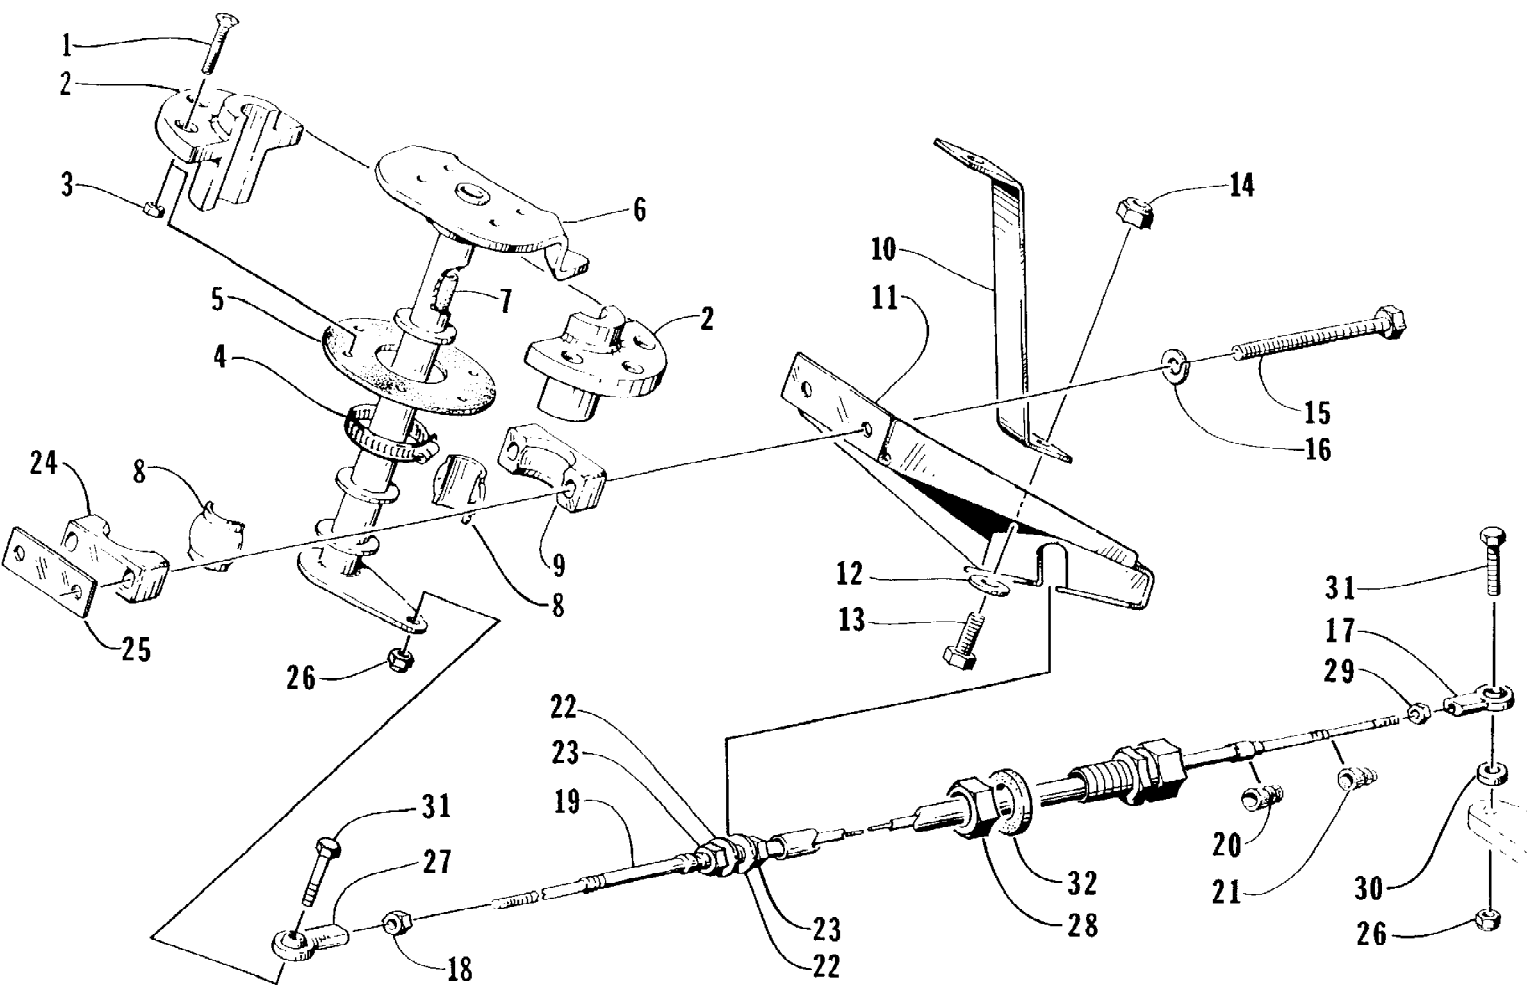

1996 MONTE CARLO 770 RED (96MCB-W-1996)
STEERING POST ASSEMBLY

1996 MONTE CARLO 770 RED (96MCB-W-1996)
STEERING POST ASSEMBLY

Page 54 of 56

Ref #	Part Number	Qty	S/P/F	Description
1	0624-186	6		Screw, Machine
2	0673-122	2		Bearing, Half - Steering Post
3	0624-021	6		Nut, Lock
4	0624-038	2		Clamp
5	0673-056	1		Seal, Bearing
6	0773-096	1	/P	Post, Steering
7	0717-052	0	/P	Foam, Neoprene Tape
8	0605-149	2		Bearing, Steering Post
9	0605-171	1		Housing, Bearing
10	0673-457	1		Bracket, Support
11	0773-629	1		Bracket, Steering Cable
12	0624-125	1	/P	Washer
13	0624-229	1		Screw, Cap
14	0624-090	1		Nut, Lock
15	0624-192	2		Screw, Cap
16	0624-125	2	/P	Washer
17	0673-932	1		End, Steering Cable
18	0624-107	1		Nut, Jam
19	0673-856	1		Cable, Steering
20	0612-363	1		Seal, Rod
21	0612-364	1		Cover, Thread Cap - Steering Cable
22	0624-106	4		Washer
23	0624-105	4		Nut, Jam
24	0705-064	1	/P	Housing, Bearing
25	0673-366	1		Spacer, Bearing Housing
26	0624-089	2		Nut, Lock
27	0673-931	1		End, Steering Cable
28	0623-669	1		Nut
29	0624-279	1		Nut, Jam
30	0624-381	1		Spacer
31	0624-290	2		Screw, Cap
32	1673-193	1		Gasket, Cable - Foam