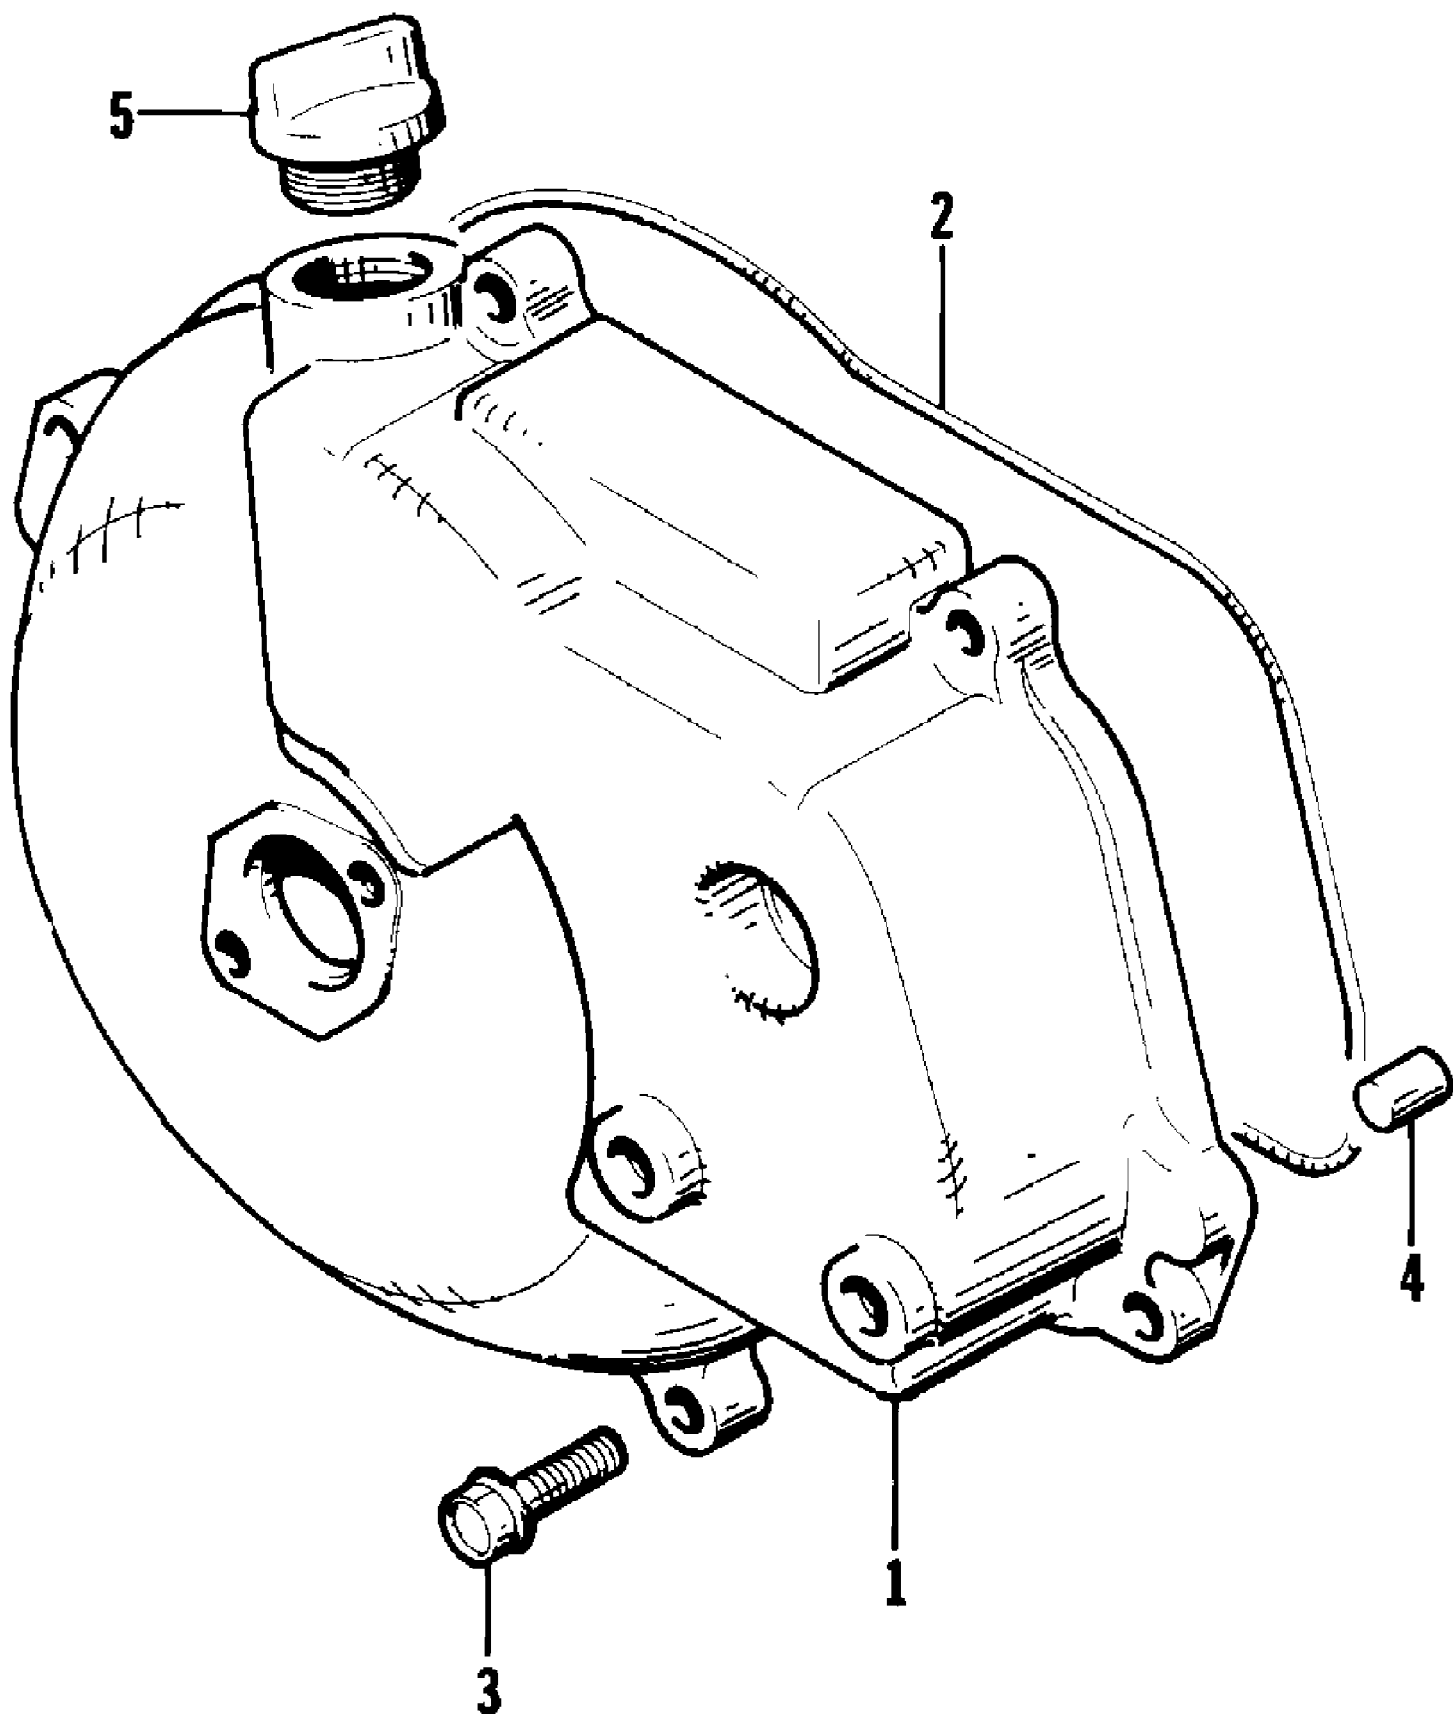

1996 MONTE CARLO 770 RED (96MCB-W-1996)
MAGNETO CASE

Ref #	Part Number	Qty	S/P/F	Description
1	3008-461	1	S	Case, Magneto
2	3008-053	1		O-Ring
3	3008-213	6	/P	Screw, Cap
4	3008-146	2		Pin
5	3008-023	1		Plug