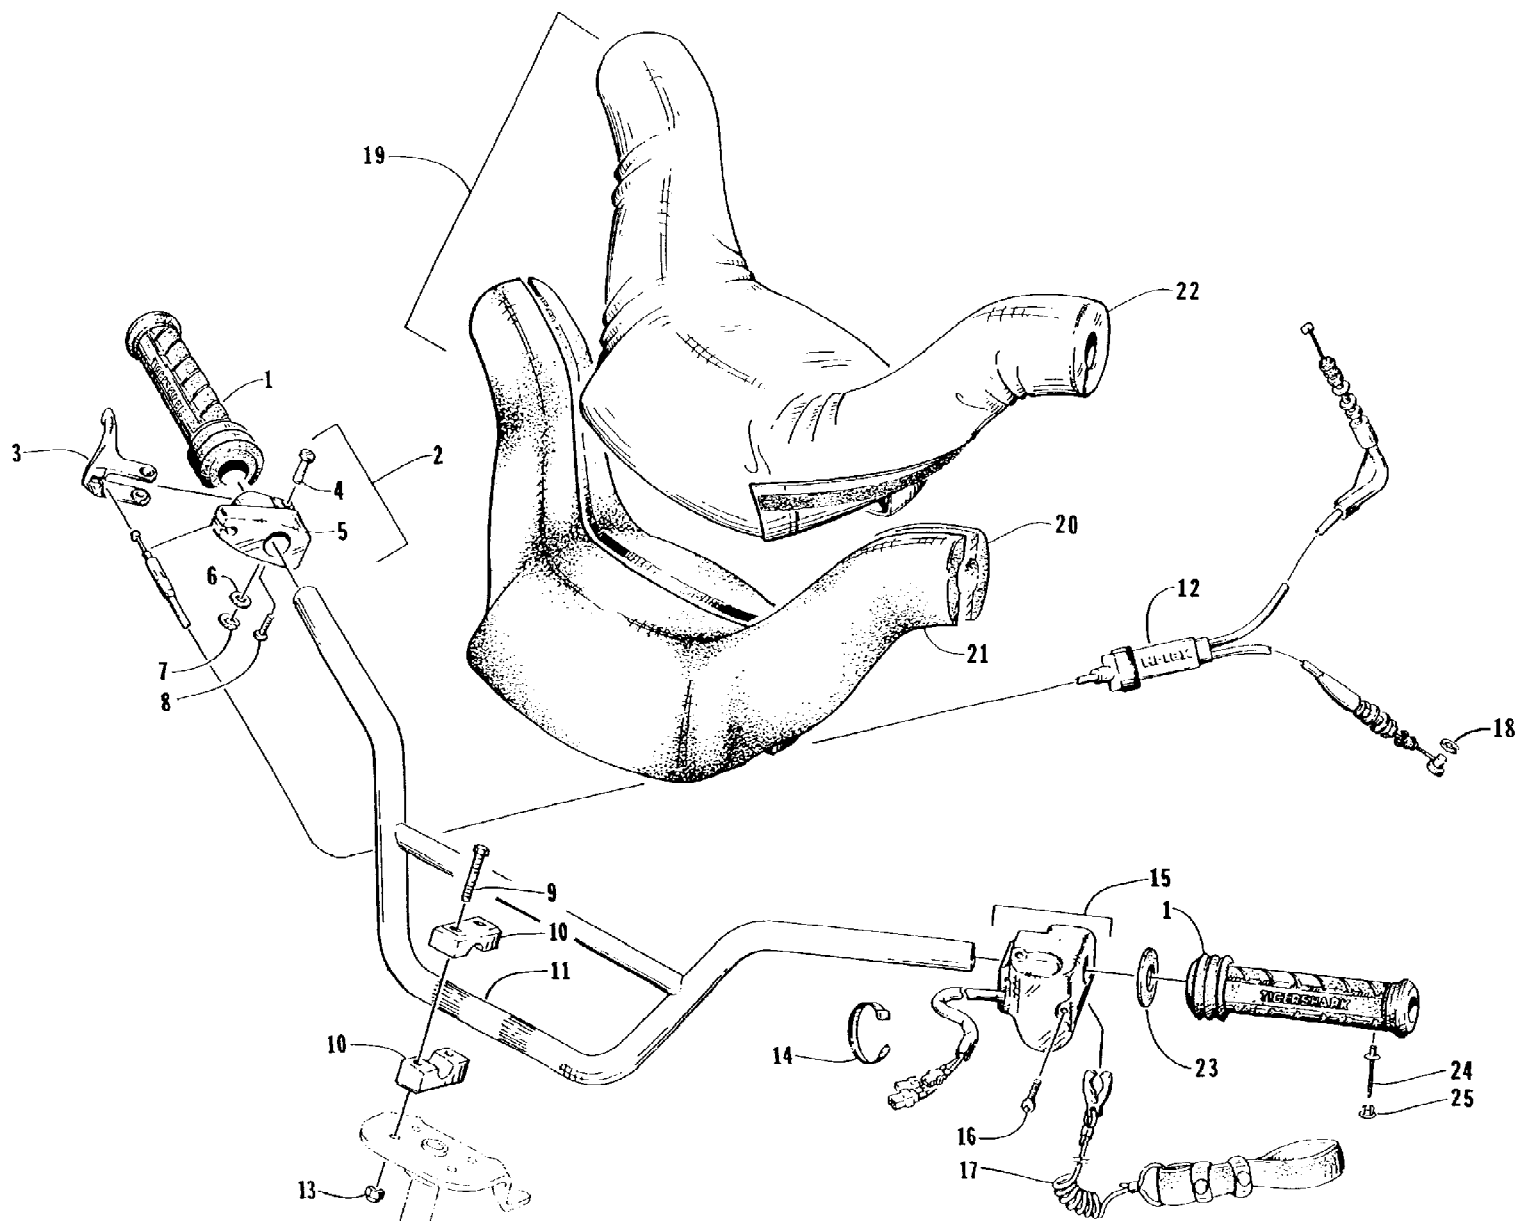

1996 MONTE CARLO 770 RED (96MCB-W-1996)
HANDLEBAR ASSEMBLY

Page 20 of 56

Ref #	Part Number	Qty	S/P/F	Description
1	0673-990	2	S	Grip, Handlebar
2	0773-018	1		Throttle, Assembly (inc. 3-7)
3	0605-234	1		Lever, Throttle
4	0605-236	1		Pin, Throttle Lever
5	0605-235	1		Housing, Throttle
6	0624-099	1		Washer
7	0624-113	1		Ring, Retaining
8	0624-091	1		Screw, Machine
9	0624-056	4		Screw, Cap
10	0673-282	4		Cap, Steering Adjuster
11	0773-572	1		Handlebar
12	0687-076	1		Cable, Throttle
13	0624-250	4		Nut, Lock
14	0123-788	1	/P	Tie, Cable
15	0609-202	1		Tether, Switch Assembly (inc. 16-17)
16	0624-148	3		Screw, Machine
17	0609-243	1	S	Cord, Tether
18	0624-104	1		C-Clip
19	0773-535	1		Handlebar Pad - Assembly (inc. 20-22)
20	0605-253	1		Pad, Handlebar - Rear
21	0605-244	1		Pad, Handlebar - Front
22	0	1	F	Cover, Handlebar Pad
23	1673-095	1		Washer, Rubber - Handlebar
24	8060-230	2		Rivet
25	1673-111	2		Plug, Mushroom