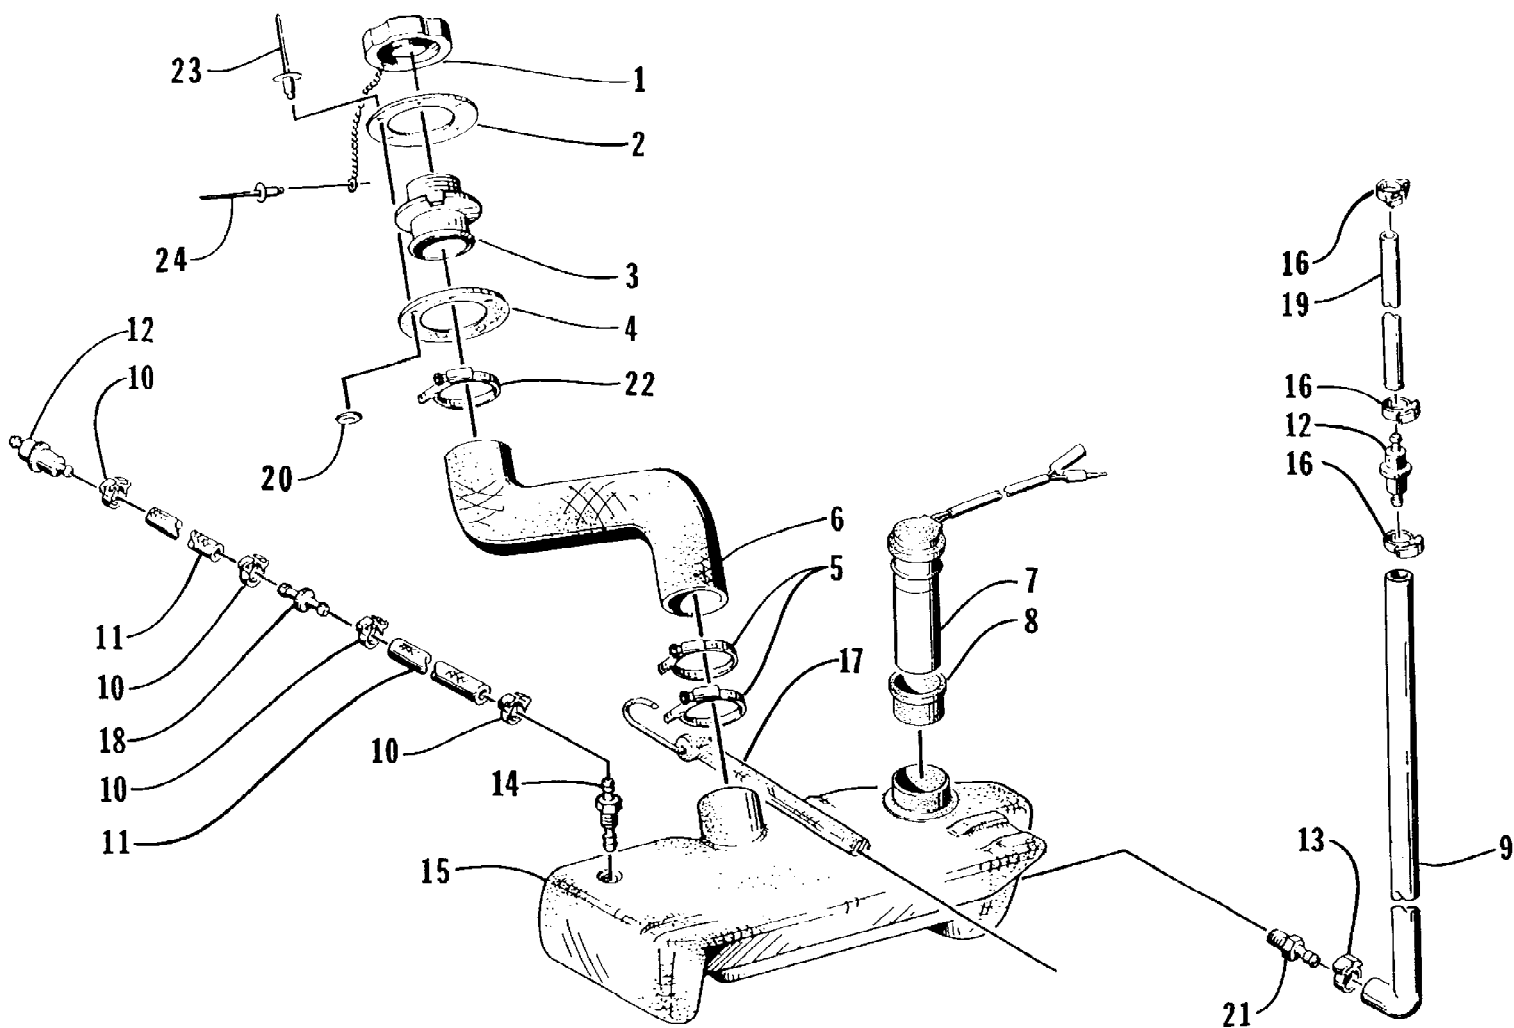

1996 MONTE CARLO 770 RED (96MCB-W-1996)
OIL TANK ASSEMBLY

1996 MONTE CARLO 770 RED (96MCB-W-1996)
OIL TANK ASSEMBLY

Page 42 of 56

Ref #	Part Number	Qty	S/P/F	Description
1	0670-551	1	/P	Cap
2	0670-304	1		Ring, Mounting
3	0670-270	1		Neck, Filler
4	0670-271	1		Seal, Filler Neck
5	0624-037	2		Clamp, Hose
6	0610-196	1		Hose, Filler
7	0620-181	1	S	Sensor, Oil
8	0609-237	1		Gasket, Oil Sensor
9	0610-263	0		Hose, Oil
10	0624-120	4		Clamp, Hose
11	0610-107	0		Hose
12	0673-998	2		Filter
13	0623-646	1		Clamp, Hose
14	0670-564	2		Outlet, Tank
15	0670-443	1	S	Tank, Oil
16	0623-063	3		Clamp
17	0773-383	2		Strap Assembly
18	0610-059	1		Valve, Check
19	0610-016	0	/P	Hose, Oil Line
20	0673-985	1		Washer, Backup
21	0673-983	1		Fitting
22	0624-390	1		Clamp, Hose
23	0623-602	6	S	Rivet
24	0624-074	1		Rivet