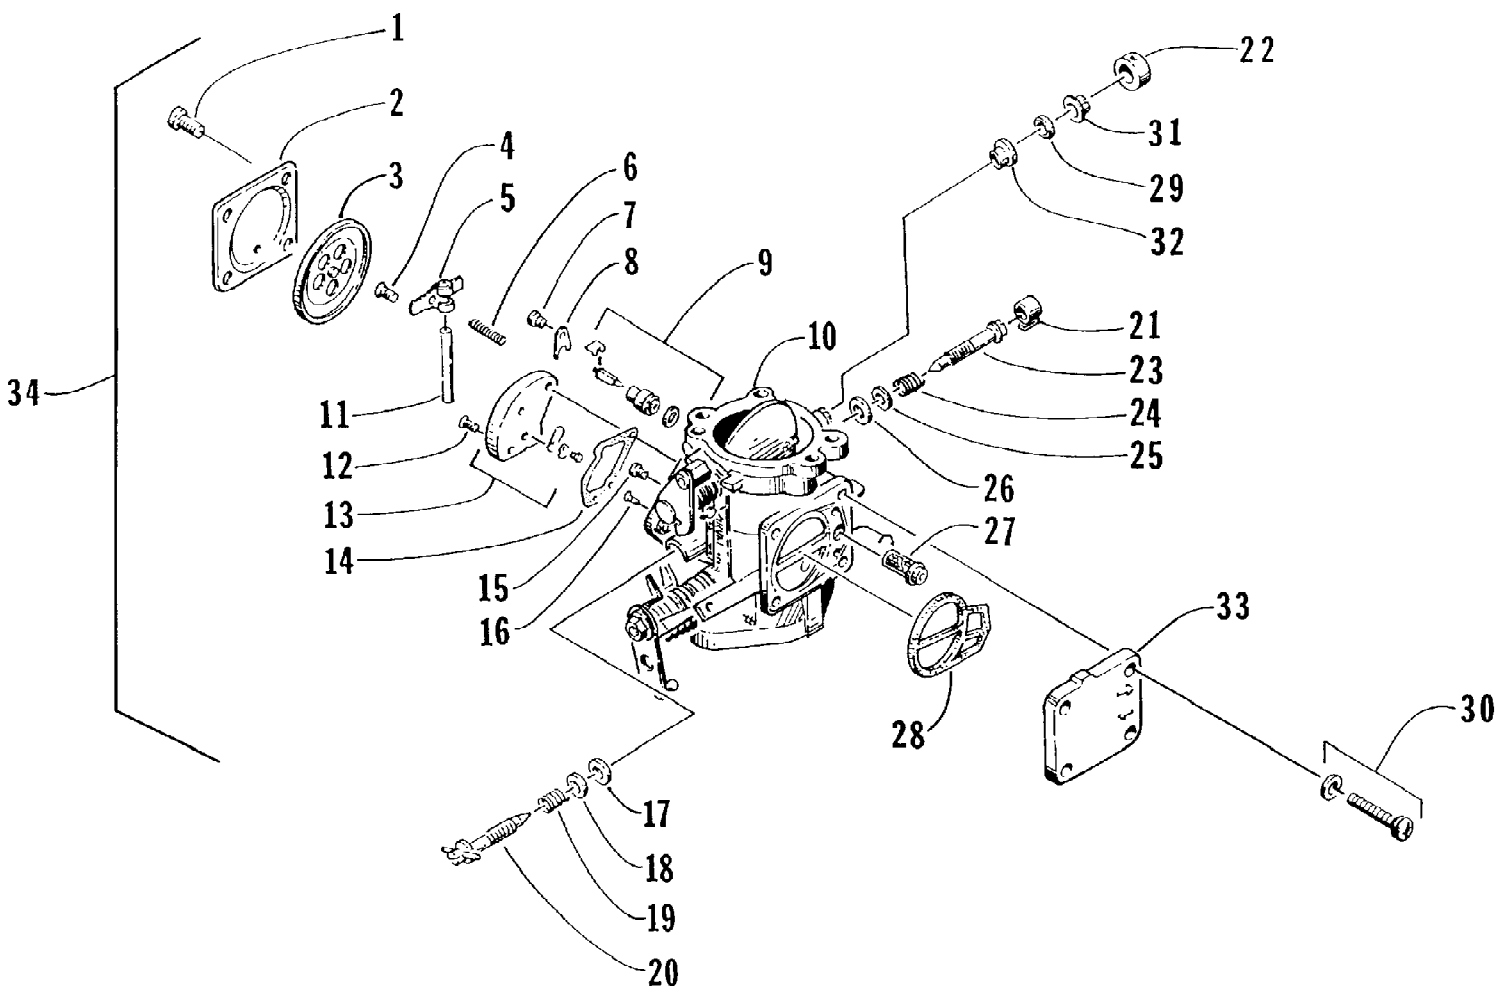

1996 MONTE CARLO 770 RED (96MCB-W-1996)
PTO SIDE CARBURETOR

Page 44 of 56

Ref #	Part Number	Qty	S/P/F	Description
	0670-611	1		Complete Ass'y; inc. Mag and PTO side
1	6505-915	4		Screw, Cap
2	6505-662	1		Cover
3	6505-663	1		Diaphragm Assembly
4	6505-692	1		Screw, Machine
5	6505-664	1		Arm
6	6505-925	1	/P	Spring
7	6505-695	1		Screw, Machine
8	6505-682	1		Plate
9	6505-851	1	/P	Needle Valve Assembly
10	0	1	F	Mixing Body
11	6505-681	1		Pin
12	6505-679	2		Screw, Machine
13	6505-680	1		Block, Metering
14	6505-677	1		Gasket
15	6505-734	1		Main Jet - 112.5
16	6505-777	1		Pilot Jet - 77.5
17	6505-668	1		Seal
18	6505-661	1		Washer
19	6505-660	1		Spring
20	6505-852	1		Adjuster
21	6505-659	1		Cap
22	6505-822	1		Collar, Choke Shaft
23	6505-699	1		Adjuster
24	6505-678	1		Spring
25	6505-703	1		Washer
26	6505-872	1	/P	O-Ring
27	6505-676	1		Filter
28	6505-665	1		S-Gasket
29	6505-701	1		Seal, Choke Shaft
30	6505-853	4		Screw w/Washer
31	6505-703	1		Washer
32	6505-817	1		Bushing, Choke Shaft
33	6505-848	1		Cover
34	0670-660	1		Carburetor Assembly - PTO