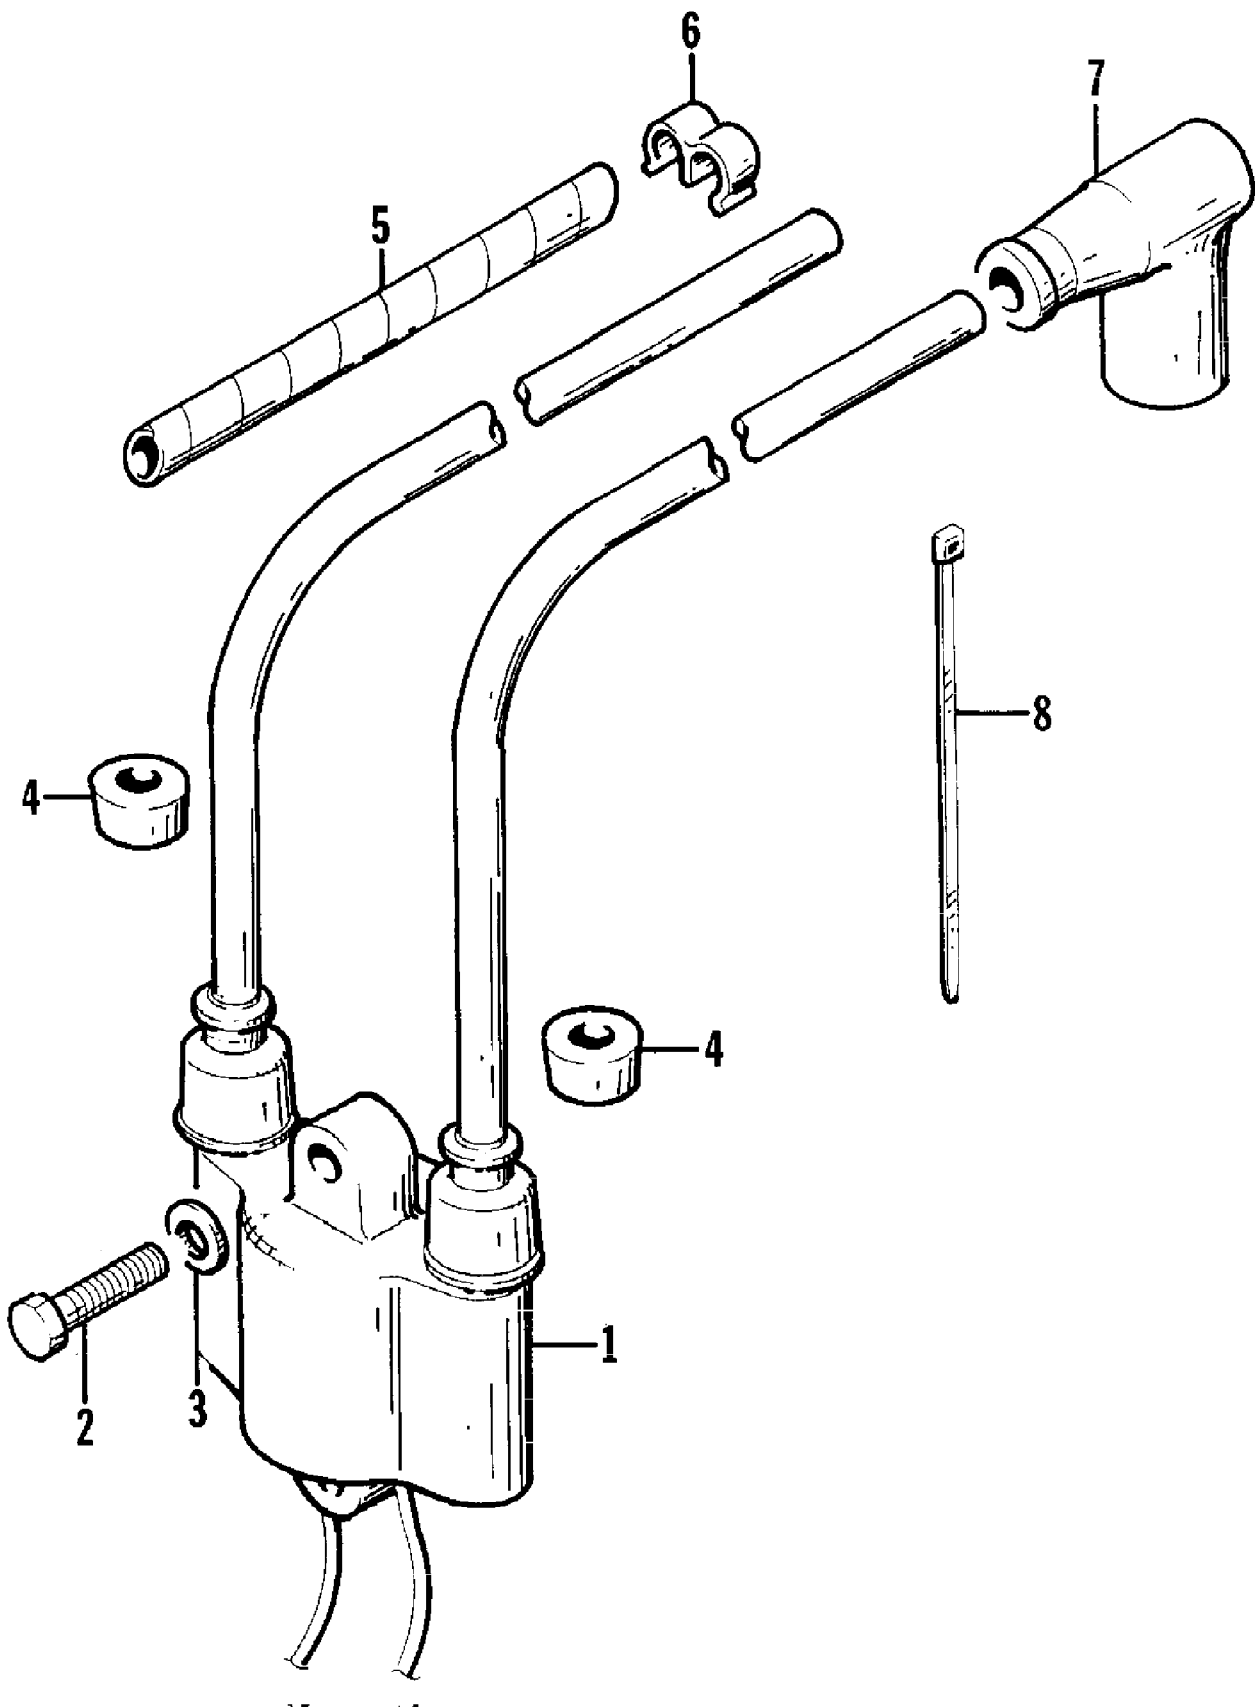

1996 MONTE CARLO 770 RED (96MCB-W-1996)
HULL AND RELATED PARTS ASSEMBLY

1996 MONTE CARLO 770 RED (96MCB-W-1996)
HULL AND RELATED PARTS ASSEMBLY

Page 24 of 56

Ref #	Part Number	Qty	S/P/F	Description
1	0623-585	2		Clip, Retaining
2	0673-935	1	/P	Nose, Cone
3	0773-649	1		Hull/Deck - Assembly
4	0624-089	2		Nut, Hex
5	0624-247	12		Washer
6	0673-897	1		Strap, Reinforcement
7	0773-516	1	/P	Boweye
8	0624-299	2		Washer, Sealing
9	0624-112	2	/P	Screw, Cap
10	0624-022	2		Washer
11	0673-871	1		Hinge, Hatch Assembly
12	1673-200	2		Plate, Nut
13	0624-186	6		Screw, Machine
14	1673-857	1		Plate, Ride
15	0624-030	48		Rivet
16	0673-916	1	/P	Trim - Right
16	0673-999	1		Trim - Left
17	8060-230	2		Rivet
18	1673-111	2		Plug, Mushroom
19	0673-870	1		Plate, Hinge
20	0624-250	2		Nut, Lock
21	0623-636	2		Rivet
22	0624-115	4		Washer, Lock
23	0624-228	4		Washer
24	0673-914	1	/P	Sponson - Right
24	0673-915	1	/P	Sponson - Left
25	0624-159	3		Washer
26	0624-072	2		Rivet
27	0624-004	2		Washer
28	0673-866	1	/P	Strike
29	0624-289	4		Screw, Cap
30	0624-223	1		Screw, Cap
31	0673-485	1		Stop, Steering
32	1673-083	1		Gasket, Eyehook
33	0623-391	1		Washer, Rubber
34	0673-417	1		Plate, Backing
35	0624-009	1		Nut, Lock
36	0773-384	1		Handle, Grab
37	0673-975	1	/P	Cover, Rub Rail
38	0673-656	1		Plate, Back-Up - Eyehook
39	0624-271	10		Screw, Cap
40	0673-657	1		Plate, Backing - Eyehook
41	0624-186	2		Screw, Machine
42	0624-258	2		Nut, Hex
43	0624-394	1	/P	U-Bolt