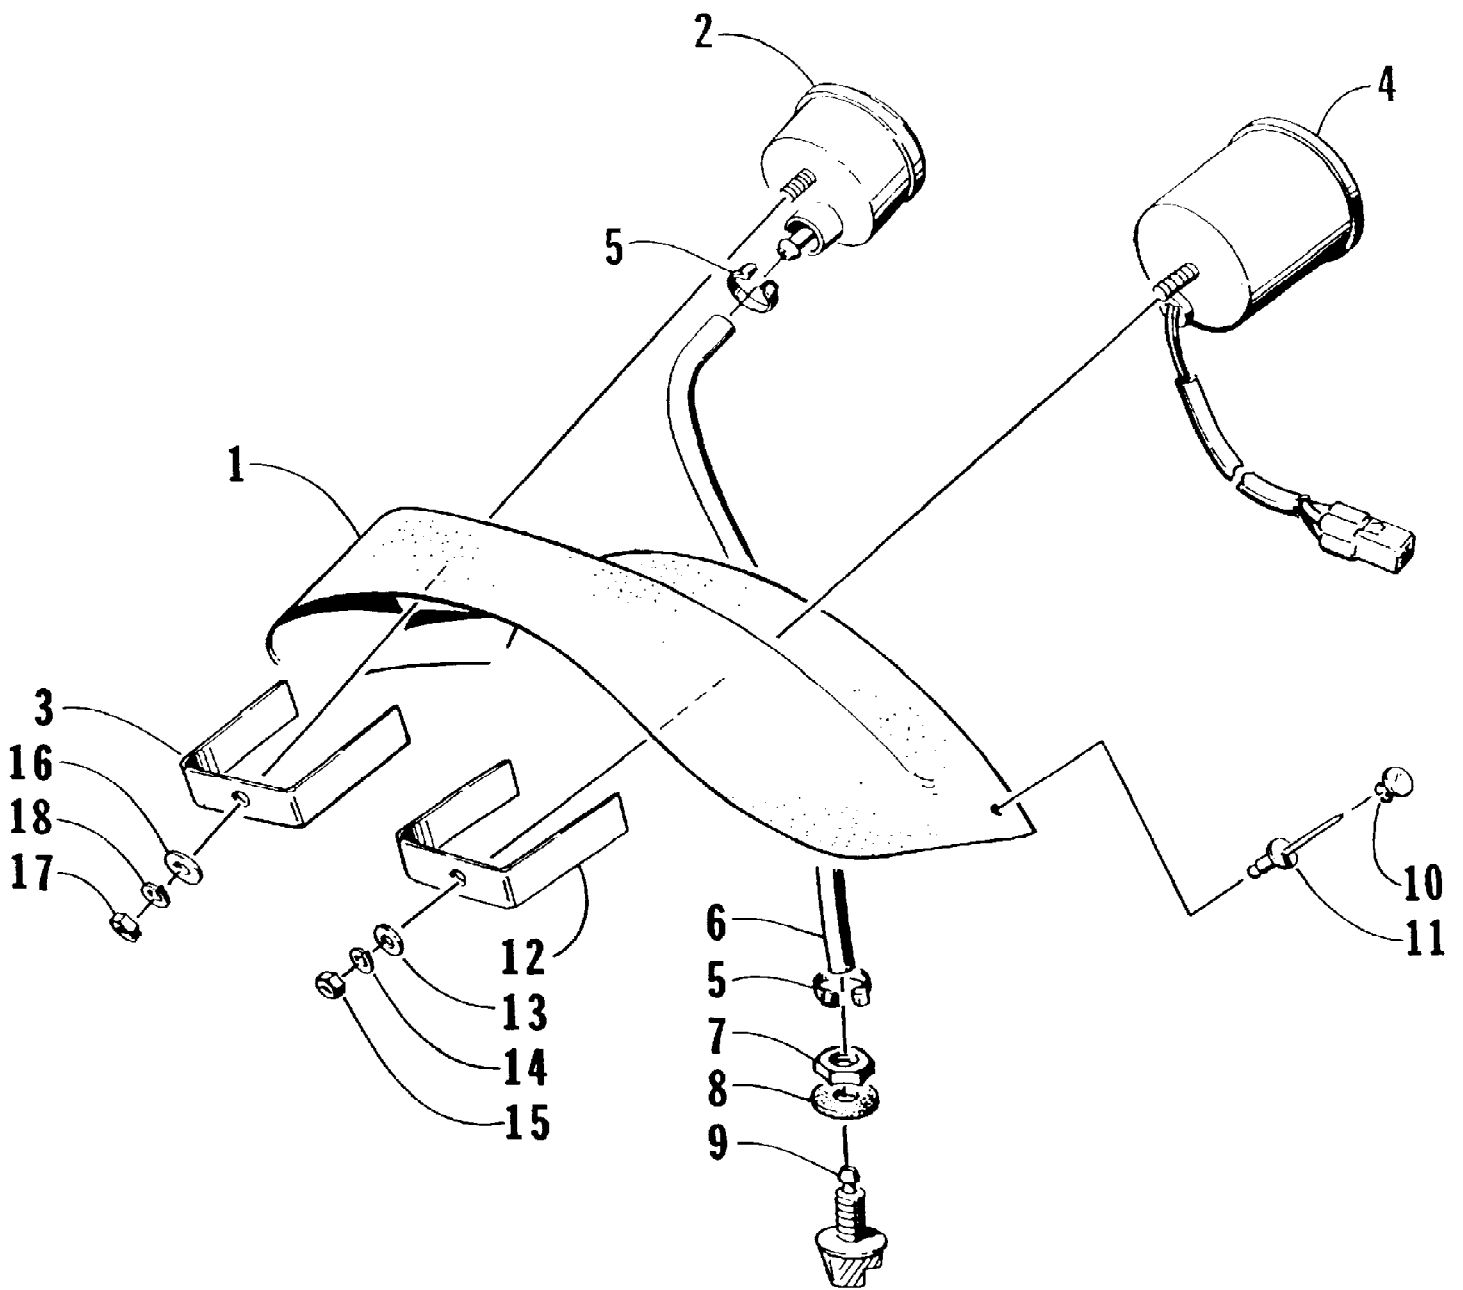

1996 MONTE CARLO 770 RED (96MCB-W-1996)
INSTRUMENT CONSOLE ASSEMBLY

Page 30 of 56

Ref #	Part Number	Qty	S/P/F	Description
1	1673-054	1		Panel, Instrument
2	0620-188	1		Speedometer
3	0620-177	1		Backclamp, Speedometer
4	0620-172	1		Gauge, Fuel
5	0123-811	2		Clamp
6	0673-809	0	/P	Hose
7	0673-348	1		Nut, Pilot
8	0673-349	1		Seal, Pilot
9	0673-362	1	S	Pilot
10	1673-112	4		Plug, Mushroom
11	0623-619	4		Rivet
12	0620-173	1		Backclamp, Fuel Gauge
13	0624-328	1		Washer
14	0624-327	1		Washer, Lock
15	0624-326	1		Nut, Jam
16	0624-331	1		Washer
17	0624-329	1		Nut, Jam
18	0624-330	1		Washer, Lock