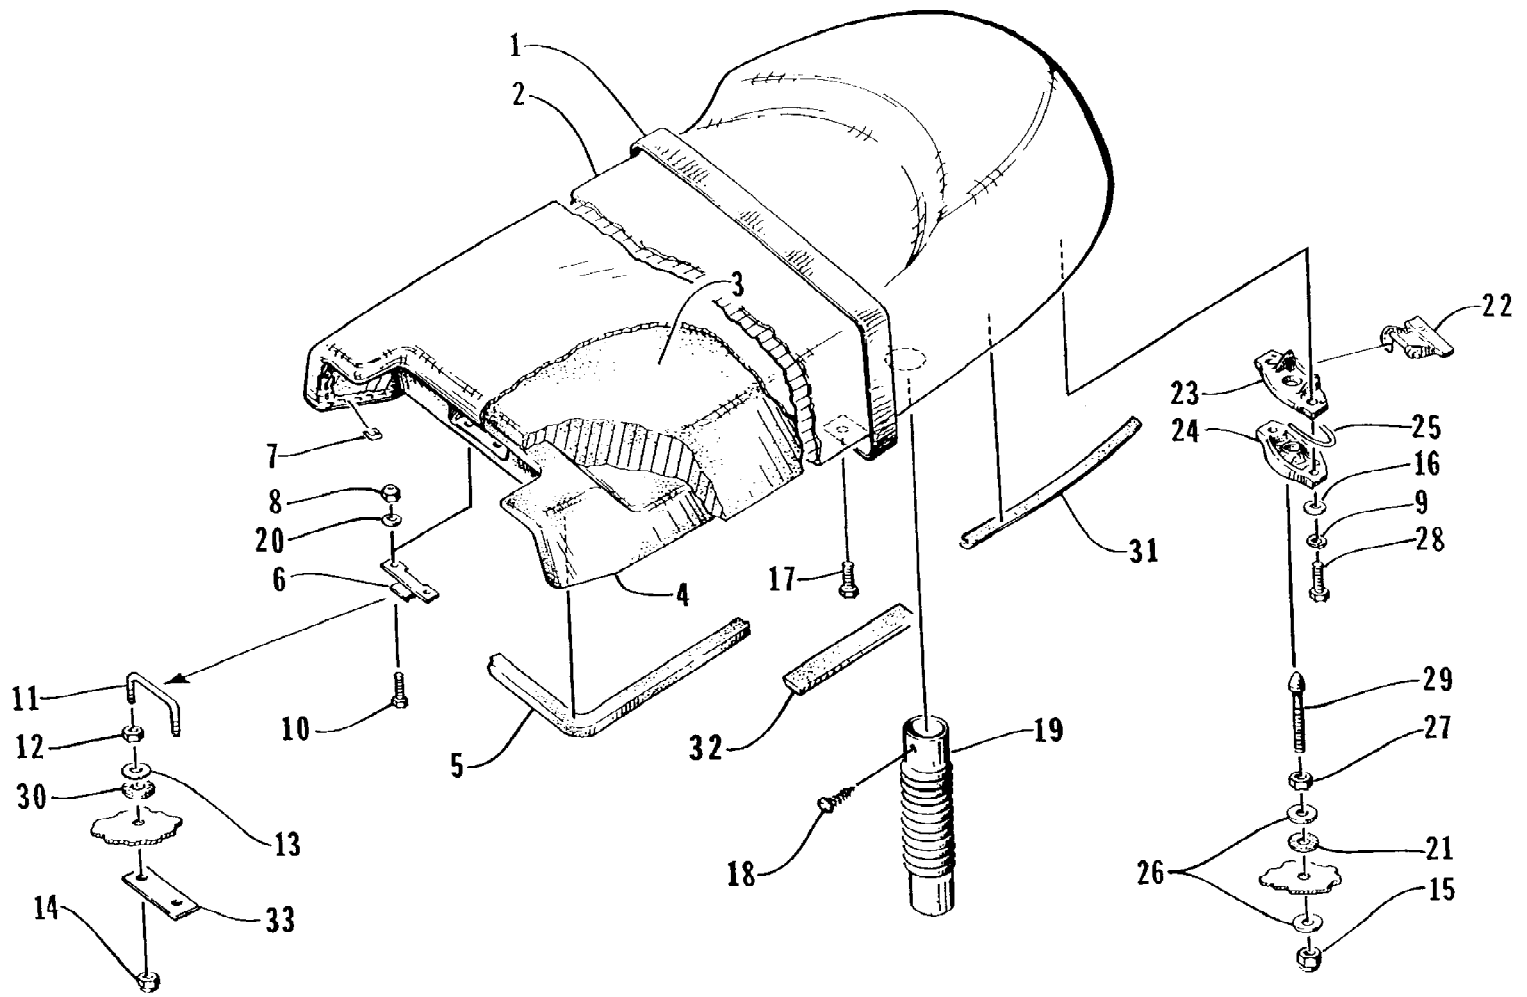

1996 MONTE CARLO 770 RED (96MCB-W-1996)
SEAT ASSEMBLY

Page 48 of 56

Ref #	Part Number	Qty	S/P/F	Description
	0773-647	1		Complete Seat Assembly
1	0773-354	2		Strap, Seat
2	0773-643	1		Cover, Seat w/Silkscreen
3	0773-413	1		Foam, Seat
4	0773-521	1	/P	Base, Seat
5	0773-623	0		Seal, Seat Base
6	0673-668	1		Catch, Seat
7	0624-263	0		Staple
8	0624-250	2		Nut, Lock
9	0624-115	2		Washer, Lock
10	0624-112	2	/P	Screw, Cap
11	0624-262	1		U-Bolt, Seat
12	0624-061	2		Nut, Jam
13	0624-125	2	/P	Washer
14	0624-090	2		Nut, Lock
15	0624-009	1		Nut, Lock
16	0624-022	2		Washer
17	0624-226	4		Screw, Cap
18	0623-585	3		Clip, Retaining
19	0610-242	1	F	Air Tube, Exhaust
20	0624-182	2		Washer
21	0623-391	1		Washer, Rubber
22	0673-026	1	F	Lever, Release - Seat Latch
23	0673-024	1	S	Cover, Latch - Seat
24	0673-025	1		Back, Latch - Seat
25	0673-023	1		Clip, Retaining
26	0624-159	2		Washer
27	0624-047	1		Nut, Jam
28	0624-289	2		Screw, Cap
29	0673-930	1		Stud, Latch - Seat
30	0624-126	2		Washer, Rubber
31	0716-559	0		Trim, Seat - 10 ft
32	0617-195	4		Pad, Foam
33	0673-752	1		Plate, Backing