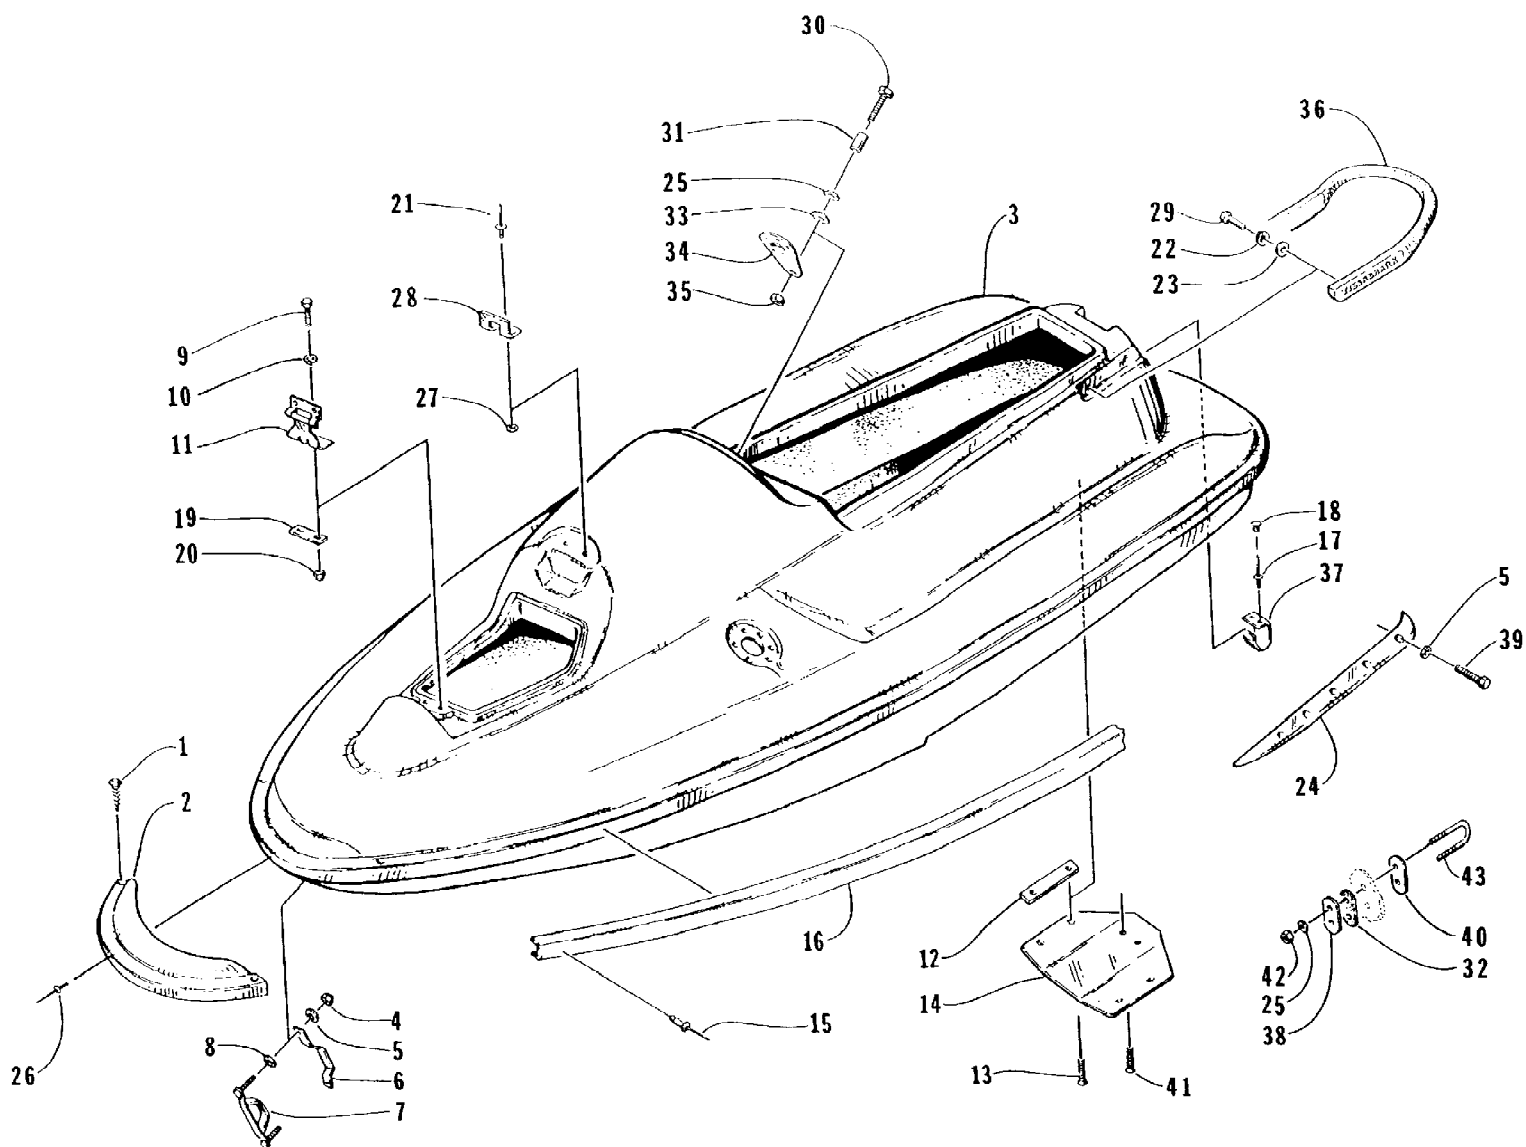

1996 MONTE CARLO 770 RED (96MCB-W-1996)
HULL AND RELATED PARTS ASSEMBLY

1996 MONTE CARLO 770 RED (96MCB-W-1996)
HULL AND RELATED PARTS ASSEMBLY

Page 24 of 56

Ref #	Part Number	Qty	S/P/F	Description
1	0623-585	2		Clip, Retaining
2	0673-935	1	/P	Nose, Cone
3	0773-649	1		Hull/Deck - Assembly
4	0624-089	2		Nut, Hex
5	0624-247	12		Washer
6	0673-897	1		Strap, Reinforcement
7	0773-516	1	/P	Boweye
8	0624-299	2		Washer, Sealing
9	0624-112	2	/P	Screw, Cap
10	0624-022	2		Washer
11	0673-871	1		Hinge, Hatch Assembly
12	1673-200	2		Plate, Nut
13	0624-186	6		Screw, Machine
14	1673-857	1		Plate, Ride
15	0624-030	48		Rivet
16	0673-916	1	/P	Trim - Right
16	0673-999	1		Trim - Left
17	8060-230	2		Rivet
18	1673-111	2		Plug, Mushroom
19	0673-870	1		Plate, Hinge
20	0624-250	2		Nut, Lock
21	0623-636	2		Rivet
22	0624-115	4		Washer, Lock
23	0624-228	4		Washer
24	0673-914	1	/P	Sponson - Right
24	0673-915	1	/P	Sponson - Left
25	0624-159	3		Washer
26	0624-072	2		Rivet
27	0624-004	2		Washer
28	0673-866	1	/P	Strike
29	0624-289	4		Screw, Cap
30	0624-223	1		Screw, Cap
31	0673-485	1		Stop, Steering
32	1673-083	1		Gasket, Eyehook
33	0623-391	1		Washer, Rubber
34	0673-417	1		Plate, Backing
35	0624-009	1		Nut, Lock
36	0773-384	1		Handle, Grab
37	0673-975	1	/P	Cover, Rub Rail
38	0673-656	1		Plate, Back-Up - Eyehook
39	0624-271	10		Screw, Cap
40	0673-657	1		Plate, Backing - Eyehook
41	0624-186	2		Screw, Machine
42	0624-258	2		Nut, Hex
43	0624-394	1	/P	U-Bolt