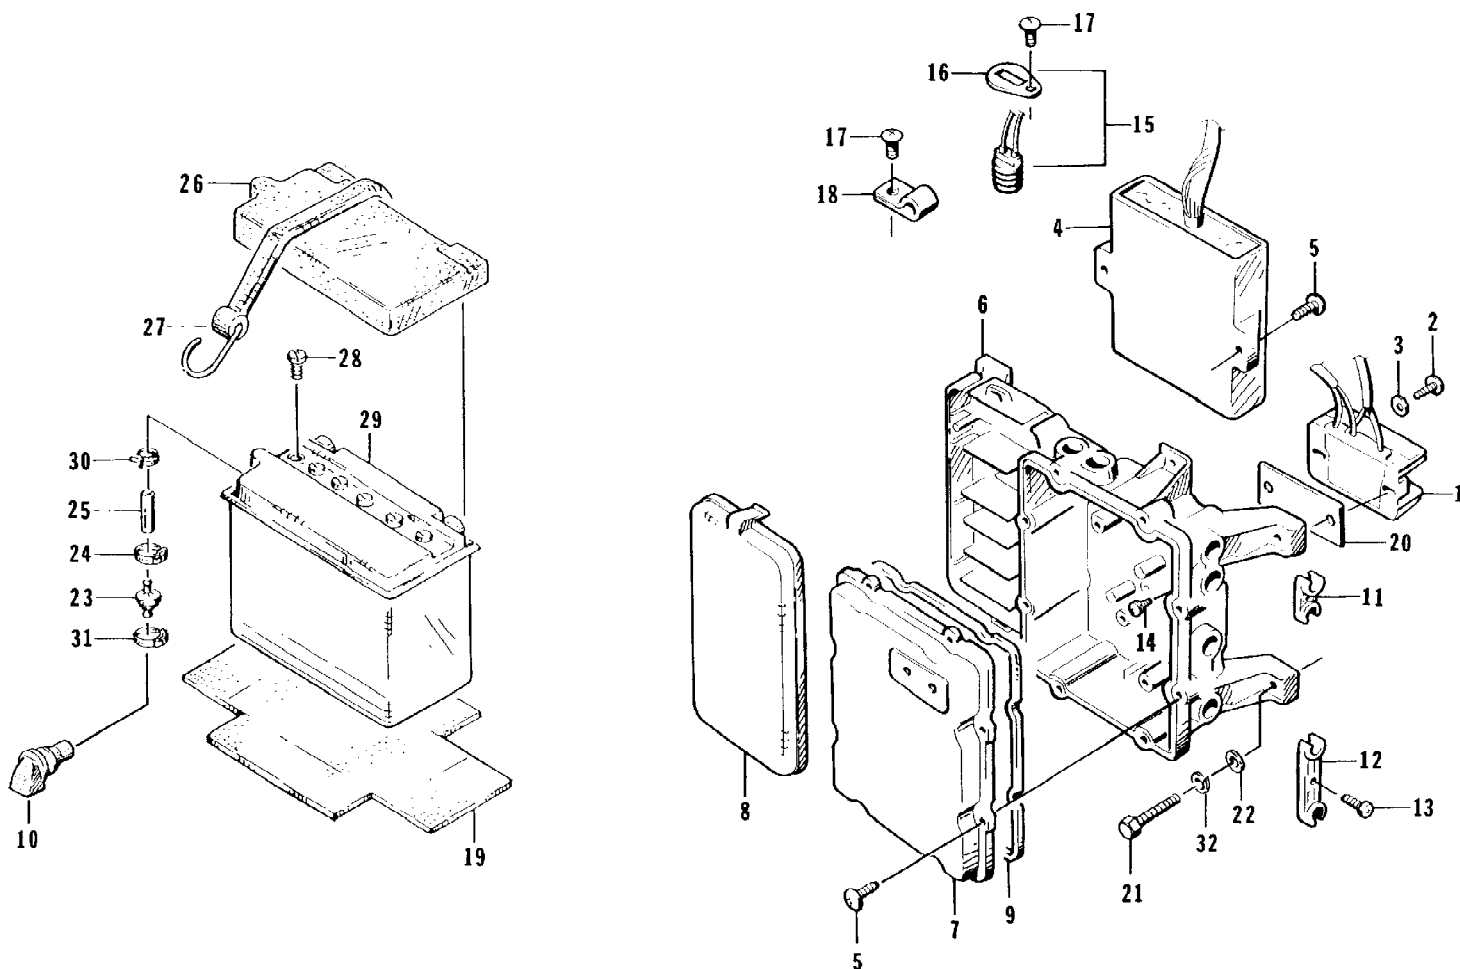

1996 MONTE CARLO 770 RED (96MCB-W-1996)
ELECTRICAL MODULE AND BATTERY

Page 12 of 56

Ref #	Part Number	Qty	S/P/F	Description
1	3008-279	1	/P	Regulator Assembly (inc. 2)
2	3008-318	2	S	Screw, Regulator
3	3008-337	2		Washer, Regulator
4	3008-468	1		Unit, CDI
5	3008-319	3		Screw, Cap
6	3008-465	1		Case
7	3008-283	1	/P	Cover
8	3008-282	1		Cover
9	3008-285	1	/P	Packing
10	0673-755	1		Vent, Thru Hull
11	3008-124	3		Holder
12	3008-125	1		Holder
13	3008-379	4		Screw, Cap
14	3008-217	1		Screw, Cap
15	3008-330	1	S/P	Sensor - Assembly (inc. 16)
16	3008-134	1		Supporter
17	3008-219	3		Screw, Machine
18	3008-040	1		Clamp
19	0673-308	1		Pad, Battery
20	3008-336	1	/P	Base, Regulator
21	0624-290	4		Screw, Cap
22	0624-228	4		Washer
23	0670-295	1		Valve, Check
24	0623-502	1		Clamp
25	0610-008	0	/P	Hose
26	0673-454	1		Cover, Battery
27	0773-382	2	/P	Tiedown
28	0645-045	6		Cap, Battery
29	0645-157	1		Battery (inc. 28)
30	0624-323	1		Clamp, Hose - Battery
31	0623-063	1		Clamp
32	0624-115	4		Washer, Lock