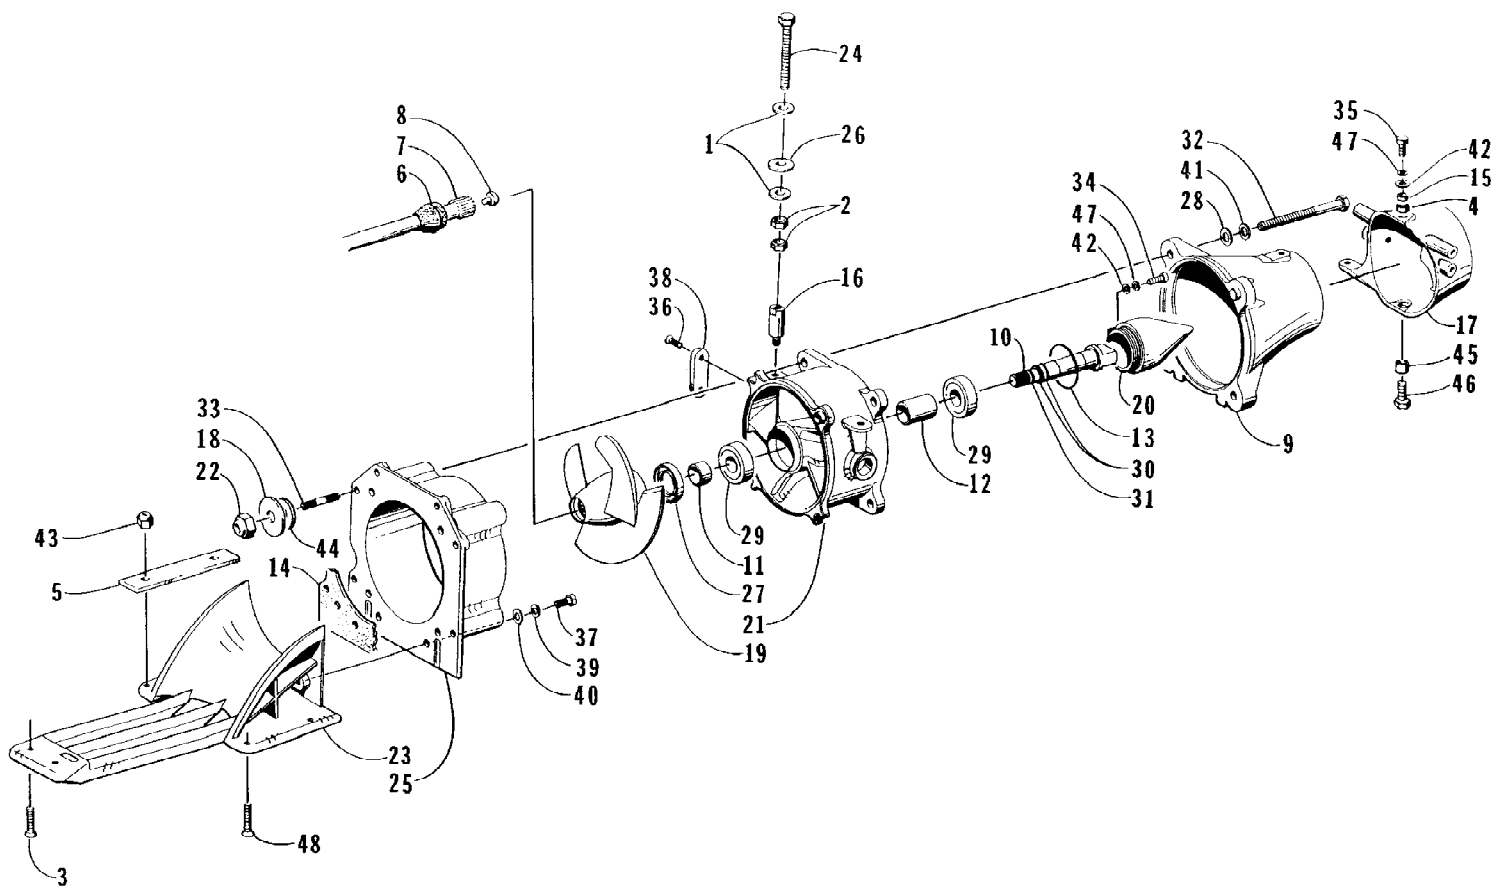

1996 MONTE CARLO 770 RED (96MCB-W-1996)
IMPELLER DRIVE ASSEMBLY

1996 MONTE CARLO 770 RED (96MCB-W-1996)
IMPELLER DRIVE ASSEMBLY

Page 28 of 56

Ref #	Part Number	Qty	S/P/F	Description
1	0624-125	4	/P	Washer
2	0624-061	6		Nut, Jam
3	0624-186	4		Screw, Machine
4	1673-122	4		Bushing
5	1673-105	2		Plate, Backing
6	0673-787	1	S	Grommet, Seal
7	0675-060	1	S	Driveshaft
8	0673-618	2	/P	Bumper, Driveshaft
9	0675-110	1		Venturi
10	0675-098	1	/P	Shaft, Rear - Impeller
11	0675-085	1		Spacer, Impeller
12	0675-084	1		Spacer, Bearing
13	0675-127	1		O-Ring
14	0675-074	1		Gasket, Pump
15	0675-070	1		Spacer, Nozzle - Steering
16	0675-062	2		Support, Pump
17	0675-126	1		Nozzle, Steering
18	0624-125	6	/P	Washer
19	0673-779	1	/P	Impeller
20	0675-023	1		Endcap, Stator
21	0675-021	1		Stator
22	0624-090	6		Nut, Lock
23	0675-019	1	S	Grate, Inlet
24	0624-399	2		Screw, Cap
25	0675-128	1	/P	Wear Ring
26	0624-126	2		Washer, Sealing
27	0675-119	1	S	Seal
28	0624-008	4		Washer
29	0673-609	2		Bearing, Stator
30	0673-608	2		O-Ring
31	0673-607	1		O-Ring
32	0624-371	4		Screw, Cap
33	0624-319	6		Stud
34	0624-314	1		Screw, Cap
35	0624-053	1	/P	Screw, Cap
36	0624-183	2		Screw, Machine
37	0624-026	2		Screw, Cap
38	0624-084	1		Anode, Zinc
39	0624-027	2		Washer, Lock
40	0624-028	2		Washer
41	0624-012	4		Washer, Lock
42	0624-022	2		Washer
43	0624-250	6		Nut, Lock
44	0624-387	6		Washer, Sealing
45	0624-122	1		Bushing
46	0624-174	1		Screw, Cap
47	0624-036	2		Washer, Lock
48	0624-267	2		Screw, Machine