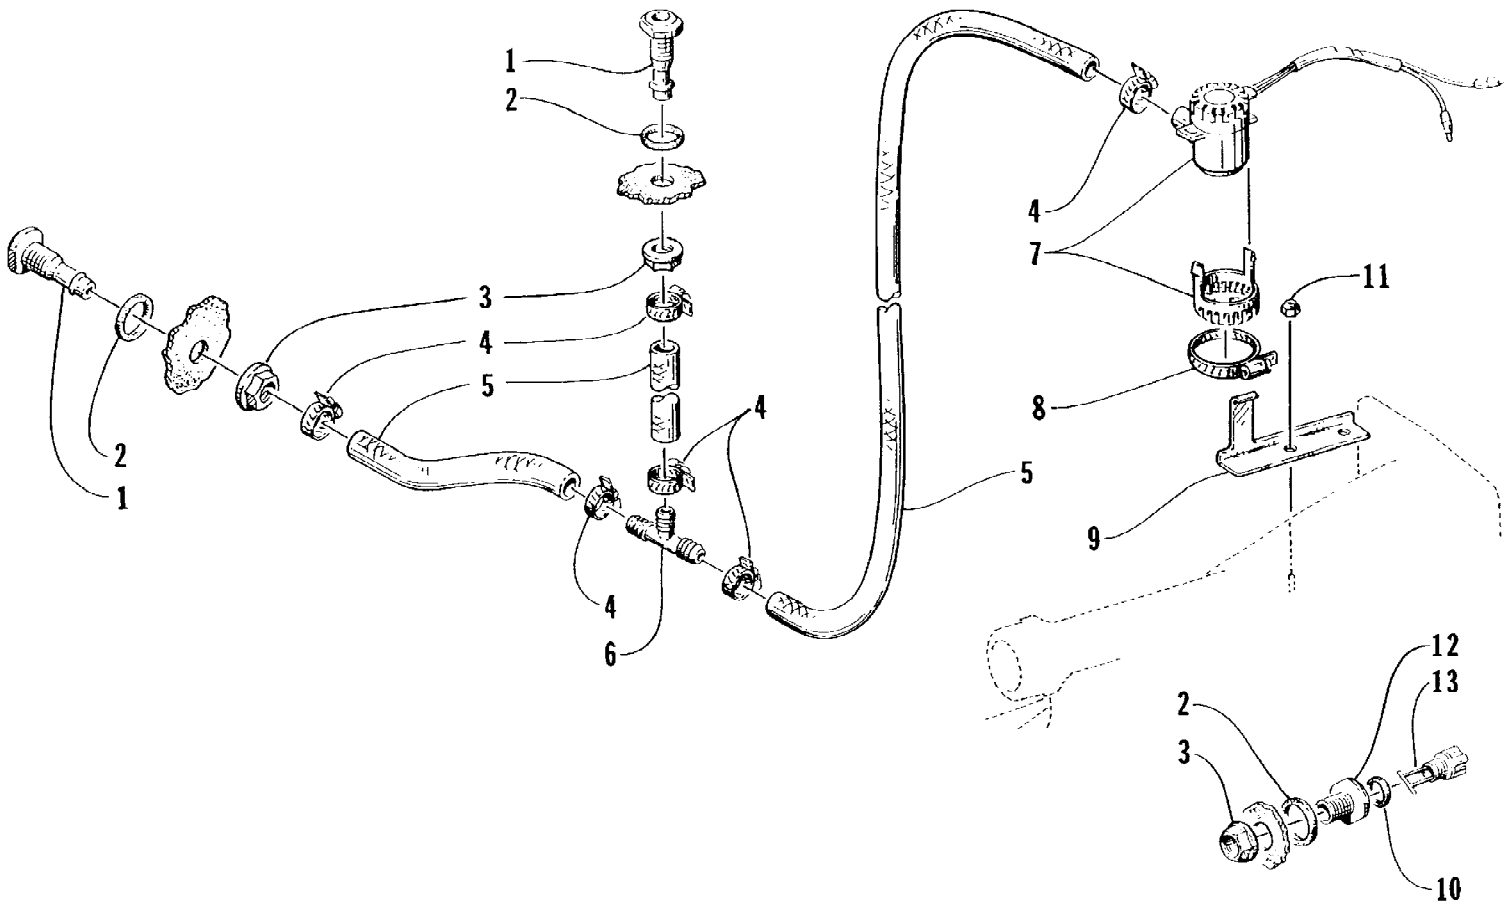

1996 MONTE CARLO 770 RED (96MCB-W-1996)
BILGE PUMP ASSEMBLY

1996 MONTE CARLO 770 RED (96MCB-W-1996)
BILGE PUMP ASSEMBLY

Page 2 of 56

Ref #	Part Number	Qty	S/P/F	Description
1	0673-377	2		Fitting, Outlet - Bilge
2	0612-456	3		Seal, Fitting
3	0673-378	3	S	Nut, Fitting
4	0624-018	6		Clamp, Hose
5	0610-262	0		Hose, Bilge
6	0673-483	1		T-Connection
7	0673-012	1		Pump, Bilge
8	0624-037	1		Clamp
9	1673-062	1		Mount, Bilge Pump
10	0673-459	1		O-Ring
11	0624-250	2		Nut, Lock
12	0673-278	1		Retainer, Drain Plug
13	0673-404	1		Plug, Drain

1996 MONTE CARLO 770 RED (96MCB-W-1996)
CRANKSHAFT

Page 6 of 56

Ref #	Part Number	Qty	S/P/F	Description
1	3008-412	2	S	Piston, Standard
1	3008-414	2		Piston, Optional (+ 0.010 in.)
1	3008-416	2		Piston, Optional (+ 0.020 in.)
2	3008-413	2		Ring Set, Standard
2	3008-415	2		Ring Set, Optional (+ 0.010 in.)
2	3008-417	2		Ring Set, Optional (+ 0.020 in.)
3	3003-338	2	S	Pin
4	3003-433	2	/P	Bearing
5	3003-439	4	/P	Ring, Snap
6	3008-428	1		Crankshaft Assembly (inc. 7-21)
7	3008-427	2		Connecting Rod
8	3008-429	1	/P	Crank Pin
9	3008-430	1		Crankshaft, Right
10	3008-431	1		Wheel
12	3008-433	1		Crankshaft, Left
13	3008-069	1		Balancer
14	3003-606	1		Race, Center
15	3003-453	1		Ring, Center
16	3008-019	1		Washer
17	3008-421	1	/P	Bearing
18	3008-422	3	S	Bearing
19	3008-423	2		Bearing
20	3004-372	3	S	Screw, Machine
21	3003-354	1	S	Washer
22	3008-072	1		Spacer, Crankshaft
23	3003-367	2		Seal, Oil
24	3002-355	1		Seal, Oil - Center
25	3003-359	1		C-Ring
26	3003-658	4	/P	Pin