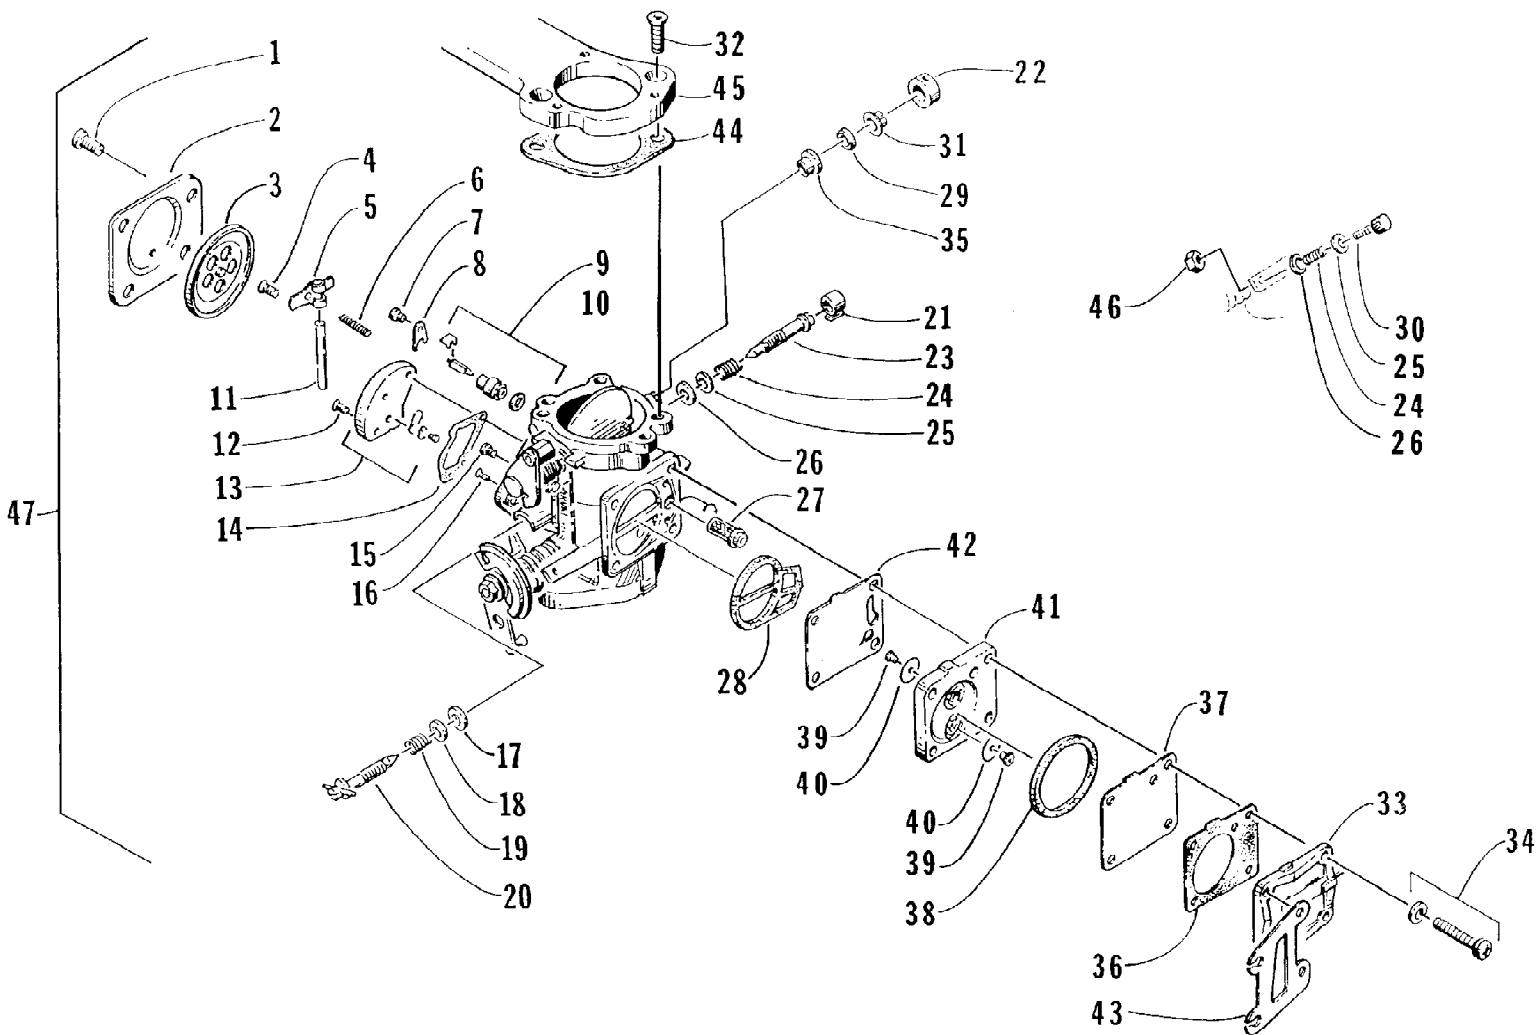

1996 MONTE CARLO 770 RED (96MCB-W-1996)
MAGNETO SIDE CARBURETOR

1996 MONTE CARLO 770 RED (96MCB-W-1996)
MAGNETO SIDE CARBURETOR

Page 38 of 56

Ref #	Part Number	Qty	S/P/F	Description
	0670-611	1		Complete Ass'y; inc. Mag and PTO side
1	6505-915	4		Screw, Cap
2	6505-662	1		Cover
3	6505-663	1		Diaphragm Assembly
4	6505-692	1		Screw, Machine
5	6505-664	1		Arm
6	6505-925	1	/P	Spring
7	6505-695	1		Screw, Machine
8	6505-682	1		Plate
9	6505-851	1	/P	Needle Valve Assembly
10	0	1	F	Mixing Body
11	6505-681	1		Pin
12	6505-679	2		Screw, Machine
13	6505-680	1		Block, Metering
14	6505-677	1		Gasket
15	6505-734	1		Main Jet - 112.5
16	6505-777	1		Pilot Jet - 77.5
17	6505-668	1		Seal
18	6505-661	1		Washer
19	6505-660	1		Spring
20	6505-852	1		Adjuster
21	6505-659	1		Cap
22	6505-822	1		Collar, Choke Shaft
23	6505-699	1		Adjuster
24	6505-678	2		Spring
25	6505-703	1		Washer
26	6505-872	2	/P	O-Ring
27	6505-676	1		Filter
28	6505-665	1		S-Gasket
29	6505-701	1		Seal, Choke Shaft
30	6505-912	1		Screw Assembly
31	6505-703	1		Washer
32	6505-914	4		Screw, Machine
33	6505-652	1		Cover, Pump
34	6505-704	4		Screw w/Washer
35	6505-817	1		Bushing, Choke Shaft
36	6505-653	1		Gasket
37	6505-654	1		Diaphragm, Pump
38	6505-683	1		O-Ring
39	0	2	F	Grommet
40	0	2	F	Valve
41	6505-924	1		Body Assembly, Diaphragm
42	6505-656	1	/P	Diaphragm, Damper
43	6505-923	1		Bracket, Cable
44	6505-916	2		Gasket
45	6505-926	1		Plate, Mounting
46	6505-911	1		Nut
47	0670-659	1		Carburetor Assembly - Mag