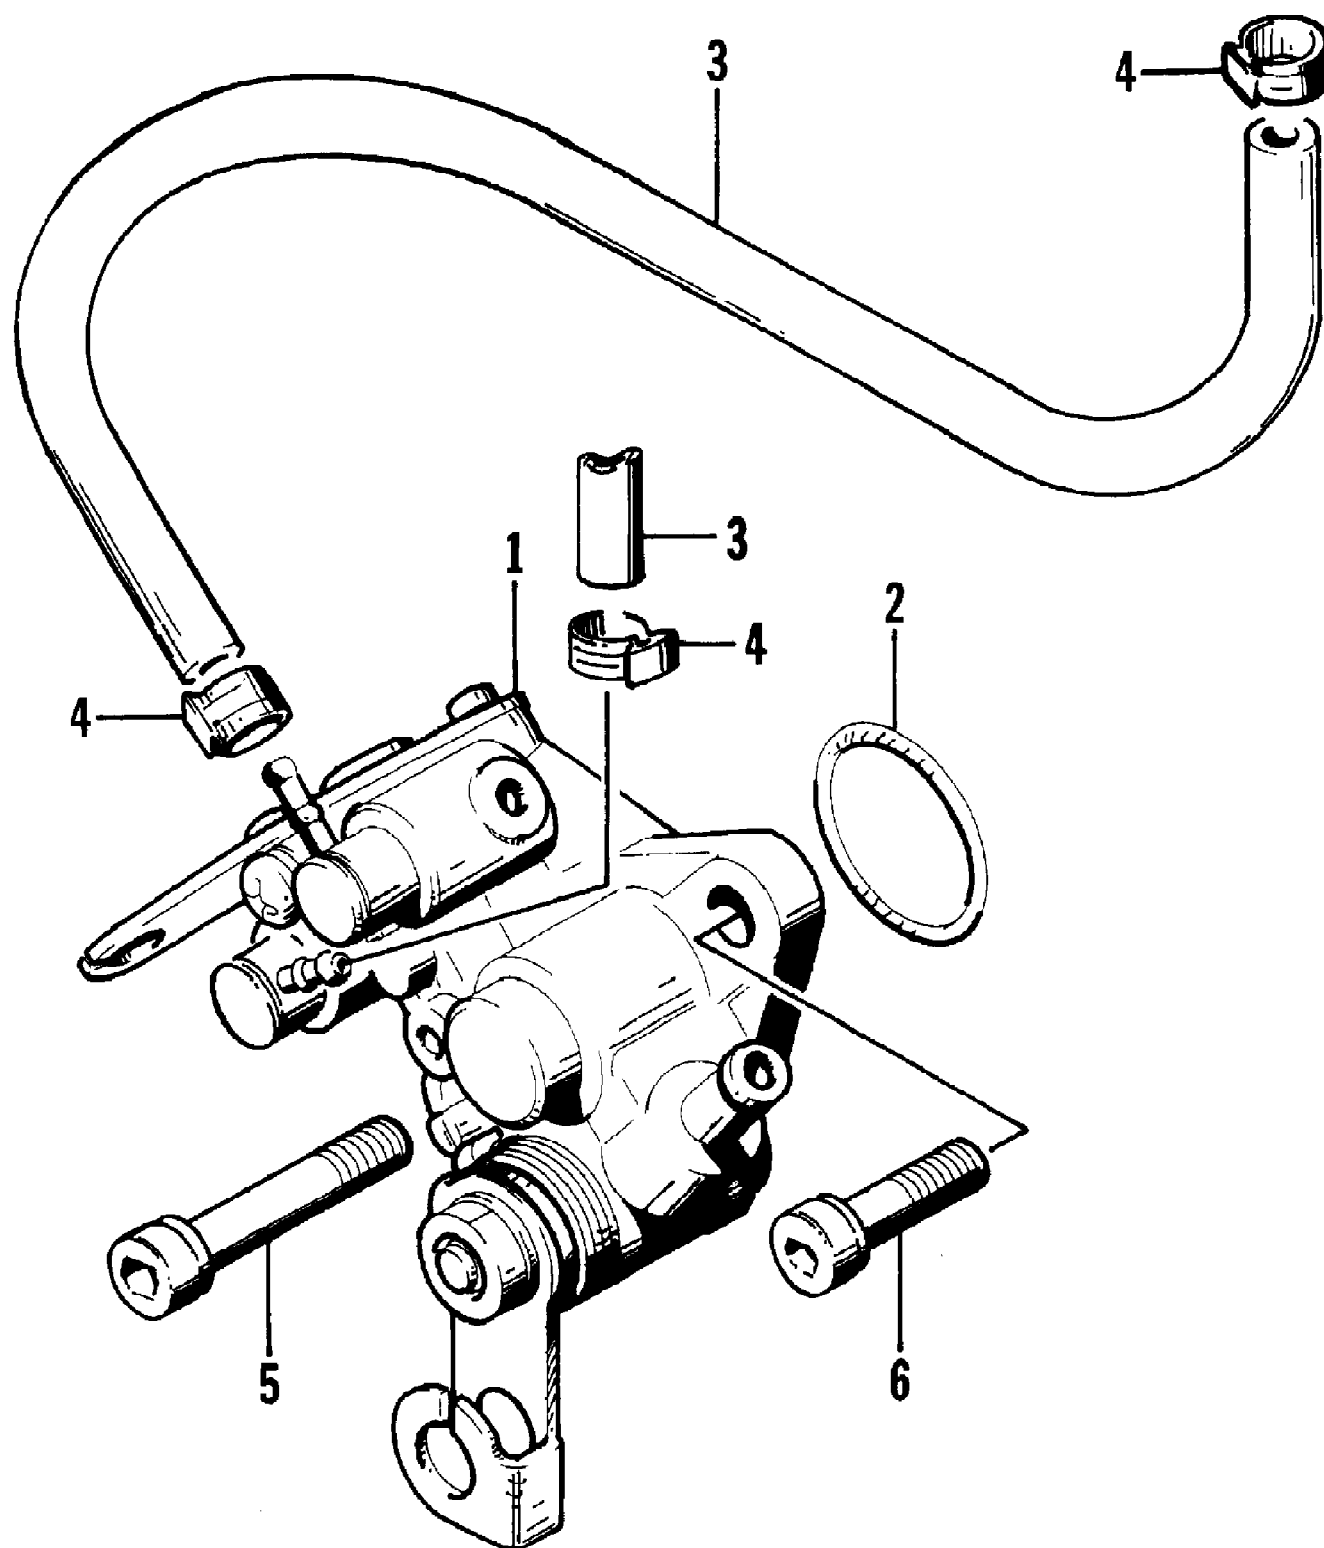

1996 MONTE CARLO 770 RED (96MCB-W-1996)
OIL PUMP

Page 40 of 56

Ref #	Part Number	Qty	S/P/F	Description
1	3008-435	1		Oil Pump Assembly
2	3008-030	1		O-Ring
3	3008-035	2	/P	Hose
4	3008-037	4	/P	Clamp
5	3008-242	1		Screw, Cap
6	3008-243	1		Screw, Cap