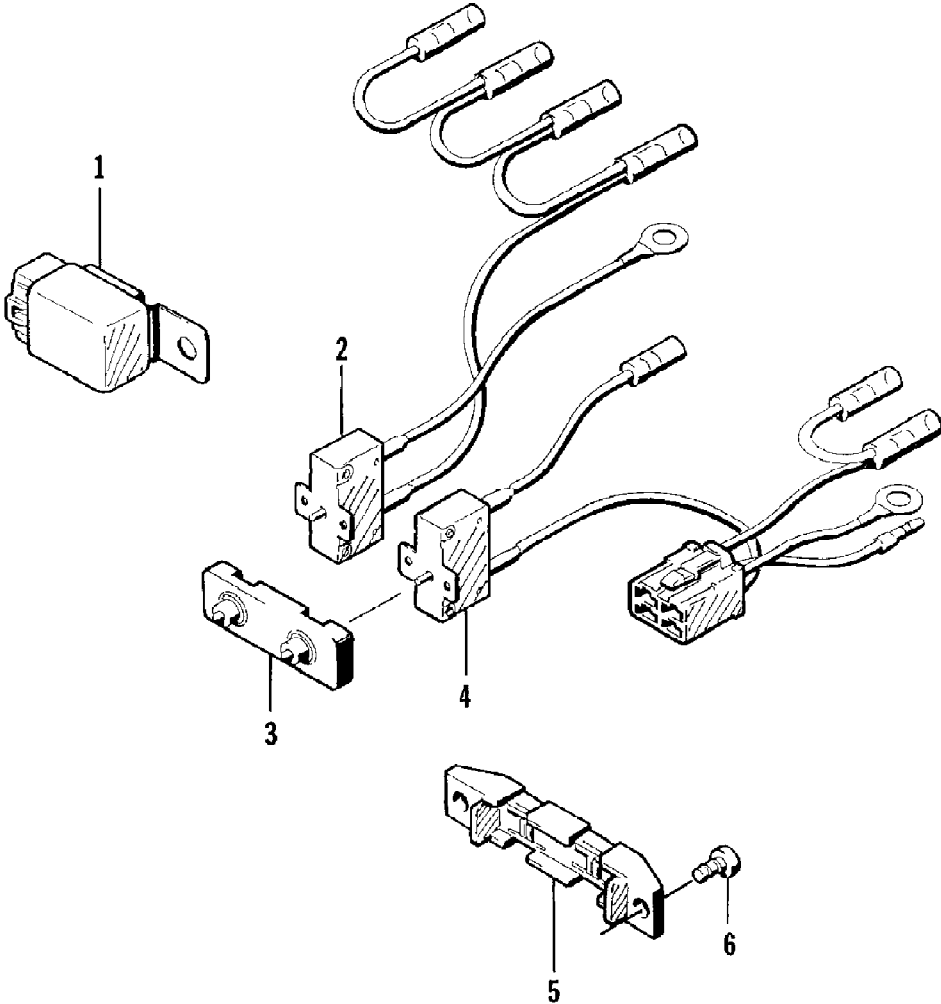

1996 MONTE CARLO 770 RED (96MCB-W-1996)
SENSOR ASSEMBLY

Page 50 of 56

Ref #	Part Number	Qty	S/P/F	Description
1	3008-297	1	/P	Relay - Assembly
2	3008-348	1	S	Protector, Circuit Charge
3	3008-351	1		Cap, Circuit Protector
4	3008-350	1	/P	Protector, Circuit Load
5	3008-294	1	/P	Holder, Circuit Protector
6	3008-313	2		Screw, Cap