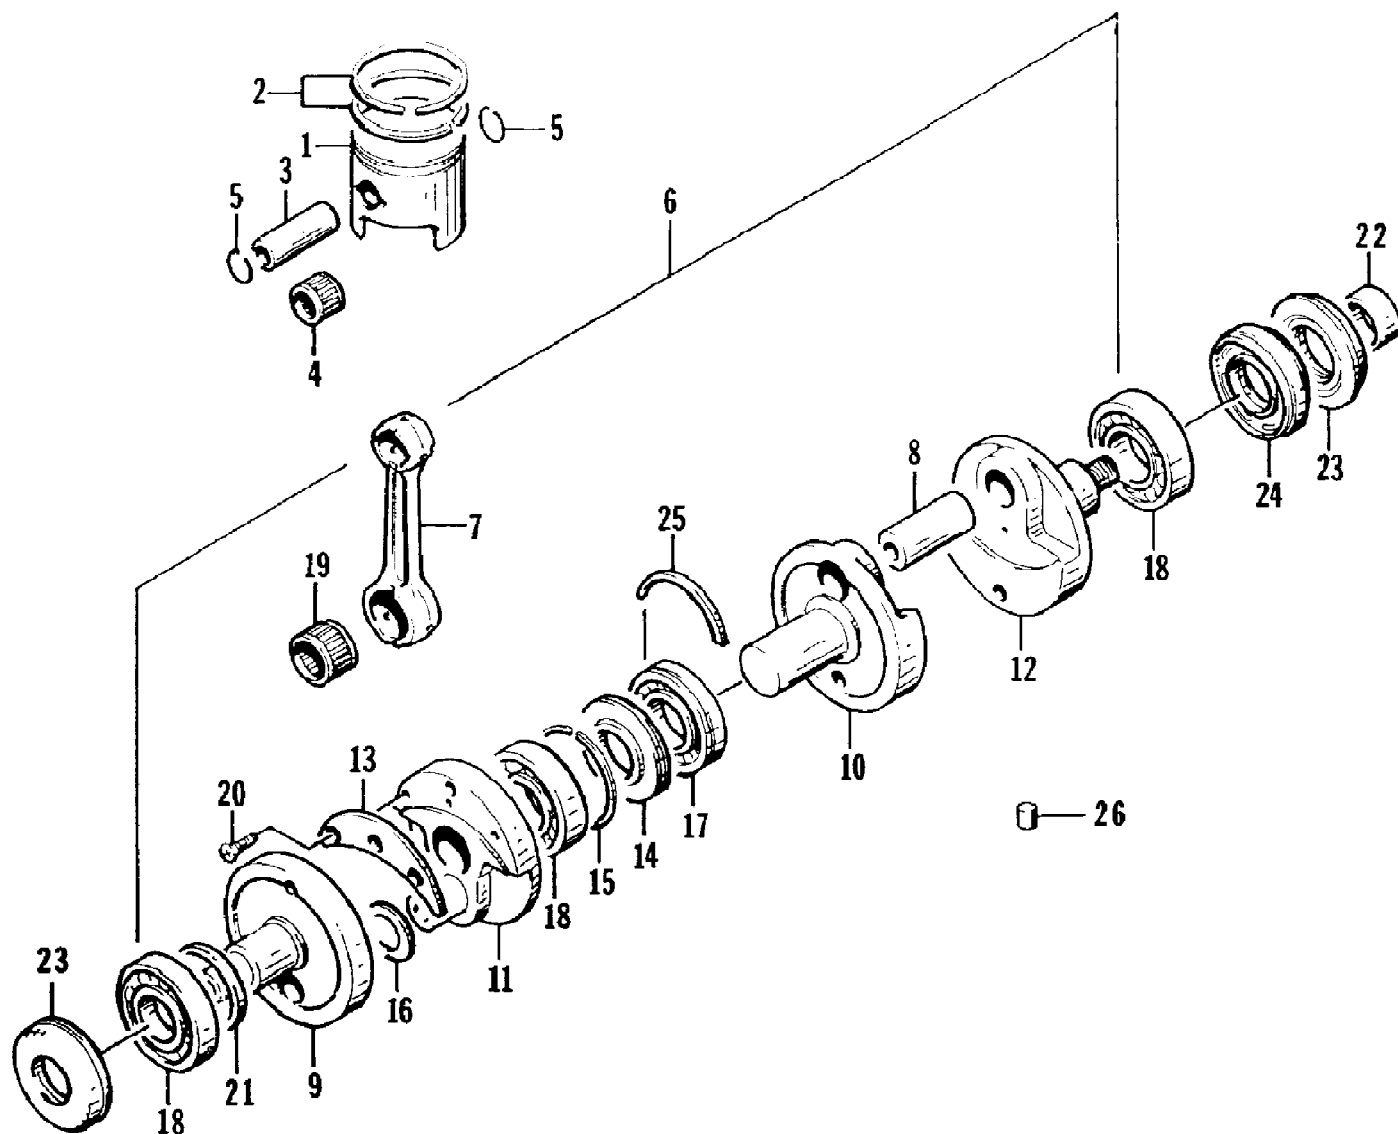

1996 MONTE CARLO 770 RED (96MCB-W-1996)
BILGE PUMP ASSEMBLY

1996 MONTE CARLO 770 RED (96MCB-W-1996)
BILGE PUMP ASSEMBLY

Page 2 of 56

Ref #	Part Number	Qty	S/P/F	Description
1	0673-377	2		Fitting, Outlet - Bilge
2	0612-456	3		Seal, Fitting
3	0673-378	3	S	Nut, Fitting
4	0624-018	6		Clamp, Hose
5	0610-262	0		Hose, Bilge
6	0673-483	1		T-Connection
7	0673-012	1		Pump, Bilge
8	0624-037	1		Clamp
9	1673-062	1		Mount, Bilge Pump
10	0673-459	1		O-Ring
11	0624-250	2		Nut, Lock
12	0673-278	1		Retainer, Drain Plug
13	0673-404	1		Plug, Drain

1996 MONTE CARLO 770 RED (96MCB-W-1996)
CRANKSHAFT

Page 6 of 56

Ref #	Part Number	Qty	S/P/F	Description
1	3008-412	2	S	Piston, Standard
1	3008-414	2		Piston, Optional (+ 0.010 in.)
1	3008-416	2		Piston, Optional (+ 0.020 in.)
2	3008-413	2		Ring Set, Standard
2	3008-415	2		Ring Set, Optional (+ 0.010 in.)
2	3008-417	2		Ring Set, Optional (+ 0.020 in.)
3	3003-338	2	S	Pin
4	3003-433	2	/P	Bearing
5	3003-439	4	/P	Ring, Snap
6	3008-428	1		Crankshaft Assembly (inc. 7-21)
7	3008-427	2		Connecting Rod
8	3008-429	1	/P	Crank Pin
9	3008-430	1		Crankshaft, Right
10	3008-431	1		Wheel
12	3008-433	1		Crankshaft, Left
13	3008-069	1		Balancer
14	3003-606	1		Race, Center
15	3003-453	1		Ring, Center
16	3008-019	1		Washer
17	3008-421	1	/P	Bearing
18	3008-422	3	S	Bearing
19	3008-423	2		Bearing
20	3004-372	3	S	Screw, Machine
21	3003-354	1	S	Washer
22	3008-072	1		Spacer, Crankshaft
23	3003-367	2		Seal, Oil
24	3002-355	1		Seal, Oil - Center
25	3003-359	1		C-Ring
26	3003-658	4	/P	Pin