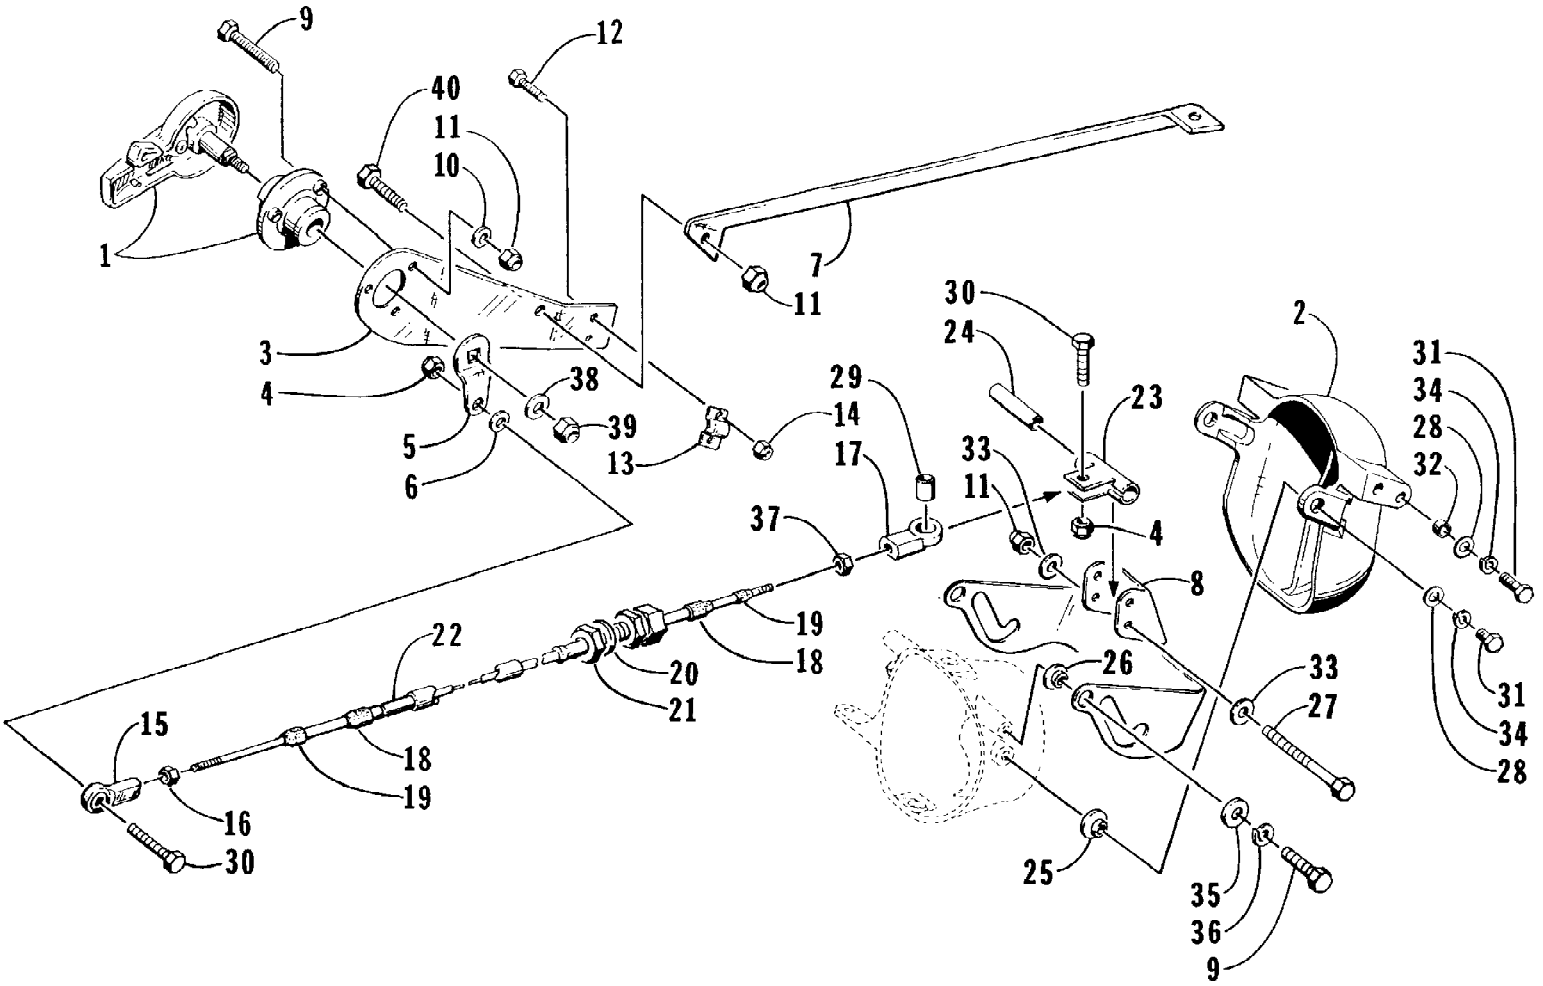

1996 MONTE CARLO 770 RED (96MCB-W-1996)
REVERSE DEFLECTOR AND LEVER ASSEMBLY

1996 MONTE CARLO 770 RED (96MCB-W-1996)
REVERSE DEFLECTOR AND LEVER ASSEMBLY

Page 46 of 56

Ref #	Part Number	Qty	S/P/F	Description
1	0673-970	1		Lever, Reverse - Assembly
2	1673-262	1	/P	Deflector, Reverse
3	1673-142	1		Mount, Reverse Lever
4	0624-089	2		Nut, Lock
5	1673-143	1		Arm, Reverse Lever
6	0624-115	1		Washer
7	0673-701	1		Bracket, Reverse Cable Support
8	1673-263	1		Plate, Cam Locking
9	0624-053	2	/P	Screw, Cap
10	0624-125	3	/P	Washer
11	0624-250	5		Nut, Lock
12	0624-155	2		Screw, Cap
13	0673-556	1		Clamp, Reverse Cable
14	0624-005	2	/P	Nut, Lock
15	0673-931	1		Rod End - Steering
16	0624-107	1		Nut
17	1673-261	1		Rod End - Steering
18	0612-364	2		Seal
19	0612-363	2		Seal
20	1673-193	1		Gasket
21	0623-669	1		Nut
22	0673-944	1		Cable, Reverse
23	1673-152	1		Pivot, Universal
24	0673-156	1		Spacer
25	0624-405	2		Bushing
26	0624-404	2		Bushing
27	0624-213	1		Screw, Cap
28	0624-028	4		Washer
29	0624-395	1		Spacer
30	0624-289	1		Screw, Cap
31	0624-026	2		Screw, Cap
32	0675-070	2		Spacer
33	0624-022	2		Washer
34	0624-027	4		Washer, Lock
35	0624-182	2		Washer
36	0624-036	2		Washer, Lock
37	0624-279	1		Nut
38	0624-012	1		Washer, Lock
39	0624-407	1		Nut
40	0624-046	1		Screw, Cap