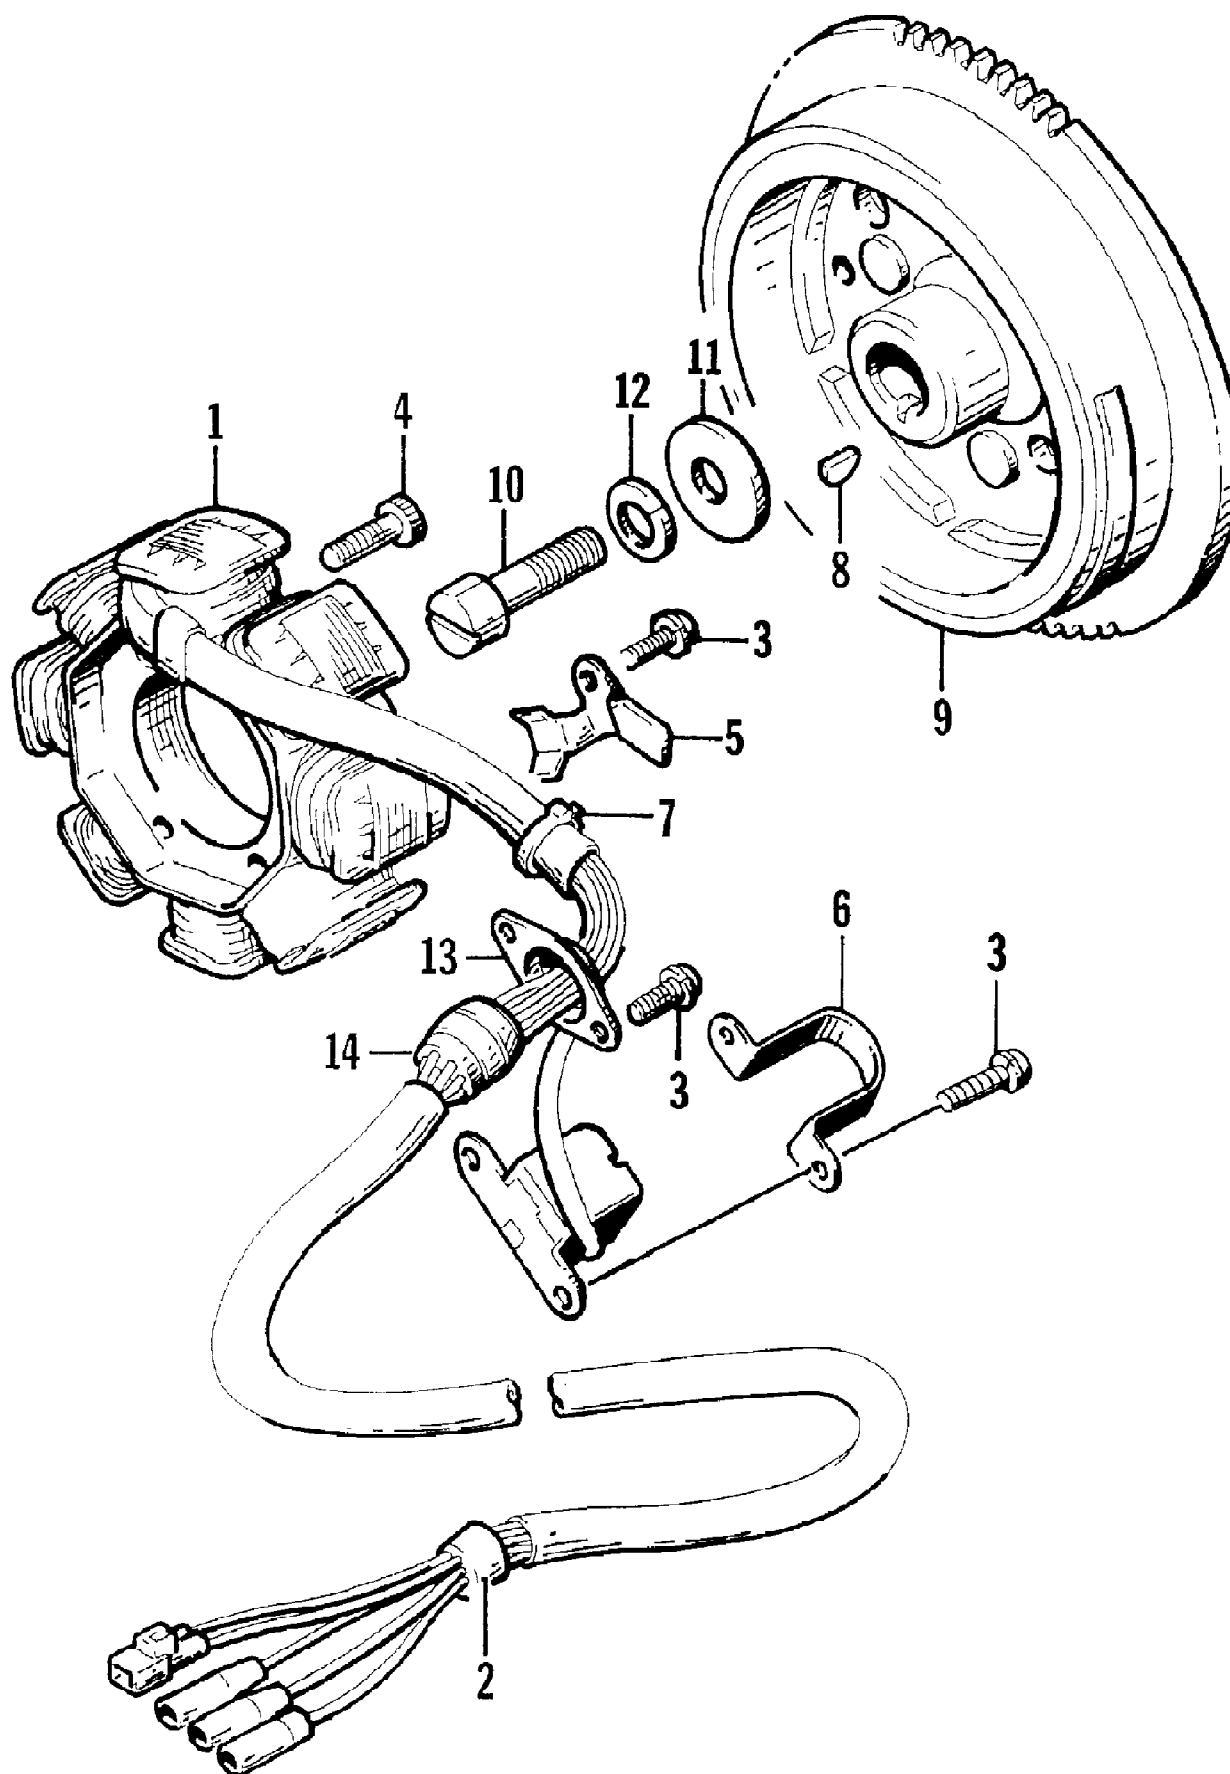

1996 MONTE CARLO 770 RED (96MCB-W-1996)
MAGNETO

Page 34 of 56

Ref #	Part Number	Qty	S/P/F	Description
1	3008-329	1	S	Stator
2	3008-362	1	/P	Grommet
3	3004-706	5	S/P	Screw, Cap
4	3004-484	3	S	Screw, Cap
5	3008-109	1		Holder
6	3008-331	1	/P	Clamp
7	0693-275	1		Clamp
8	3004-540	1	/P	Key
9	3008-108	1	S	Flywheel
10	3008-388	1	S	Screw, Cap
11	3008-017	1		Washer
12	3004-362	1	S/P	Washer, Lock
13	3008-110	1		Holder, Grommet
14	3008-118	1		Grommet