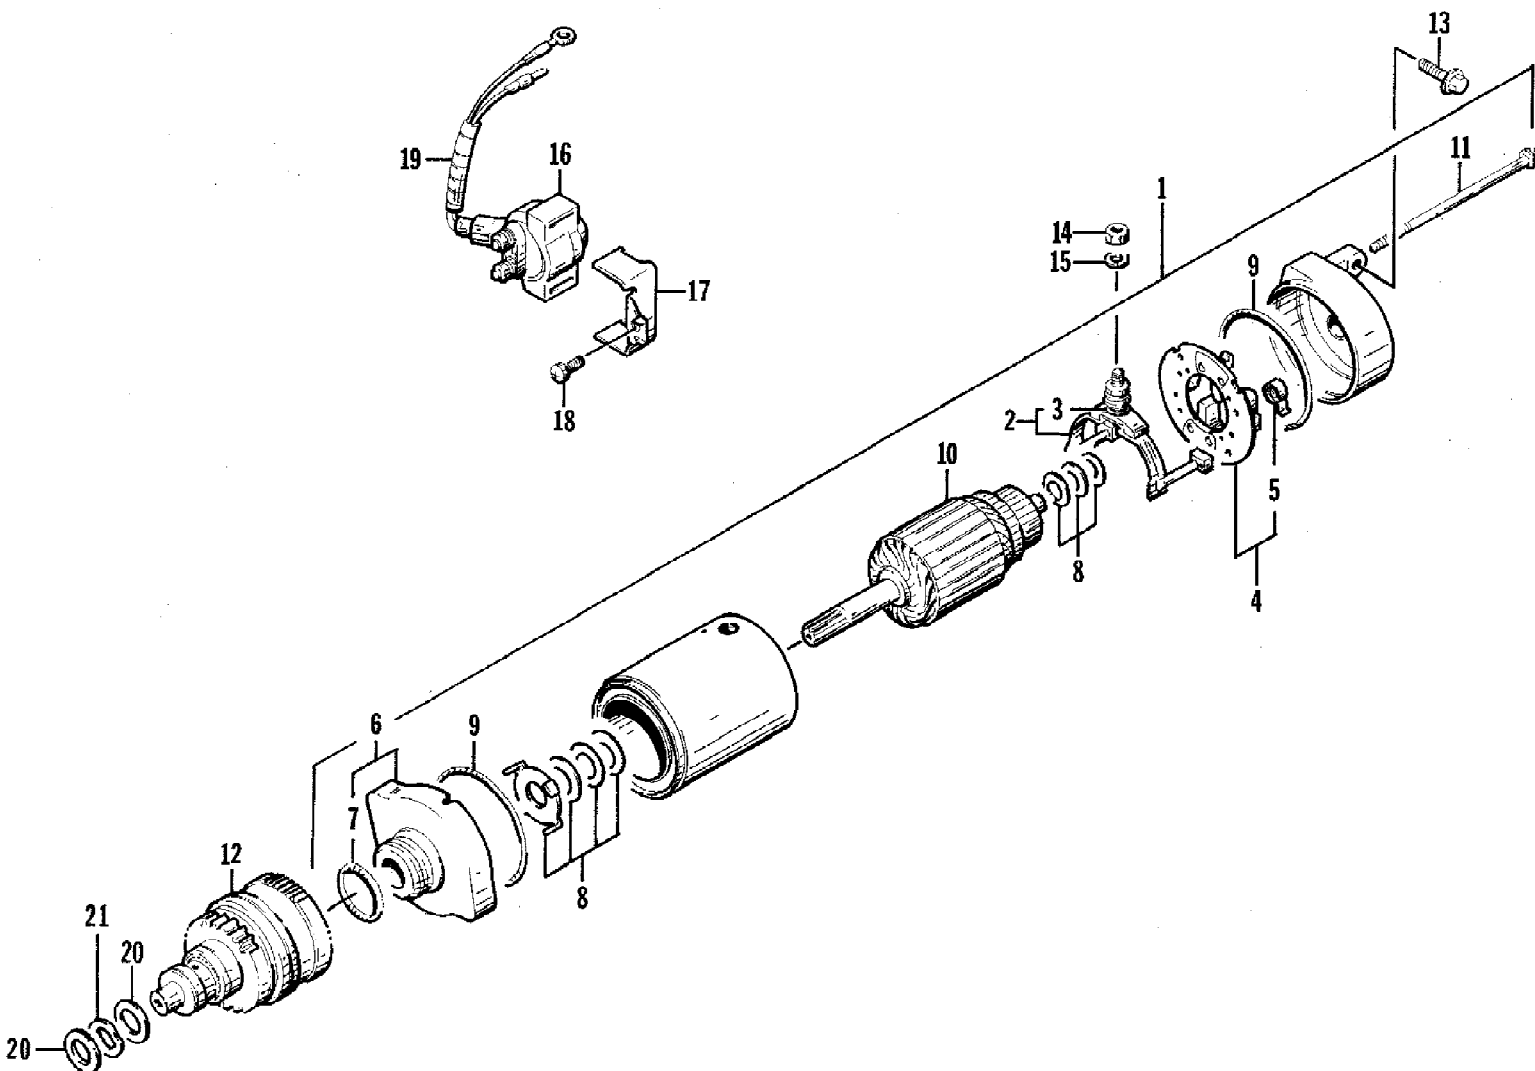

1996 MONTE CARLO 770 RED (96MCB-W-1996)
STARTER MOTOR

Page 52 of 56

Ref #	Part Number	Qty	S/P/F	Description
1	3008-462	1		Starter Motor Assembly (inc. 2-11)
2	3008-094	1	/P	Terminal Set, Brush (inc. 3)
3	3008-164	1		O-Ring
4	3008-095	1	/P	Holder Set, Brush (inc. 5)
5	3008-096	4		Spring, Brush
6	3008-328	1	/P	Front Bracket Assembly (inc.7)
7	3008-363	1	/P	O-Ring
8	3008-099	2		Washer Set
9	3008-101	2	S	O-Ring
10	3008-103	1		Armature
11	3008-102	2		Cap, Screw
12	3008-387	1	/P	Pinion Assembly
13	3008-463	2		Screw, Cap
14	3008-014	1		Nut
15	3008-020	1		Washer
16	3008-165	1	/P	Relay
17	3008-140	1		Bracket
18	3008-313	1		Screw, Cap
19	3008-135	1	S	Tube
20	3008-193	2	S	Washer
21	3008-221	1		Washer