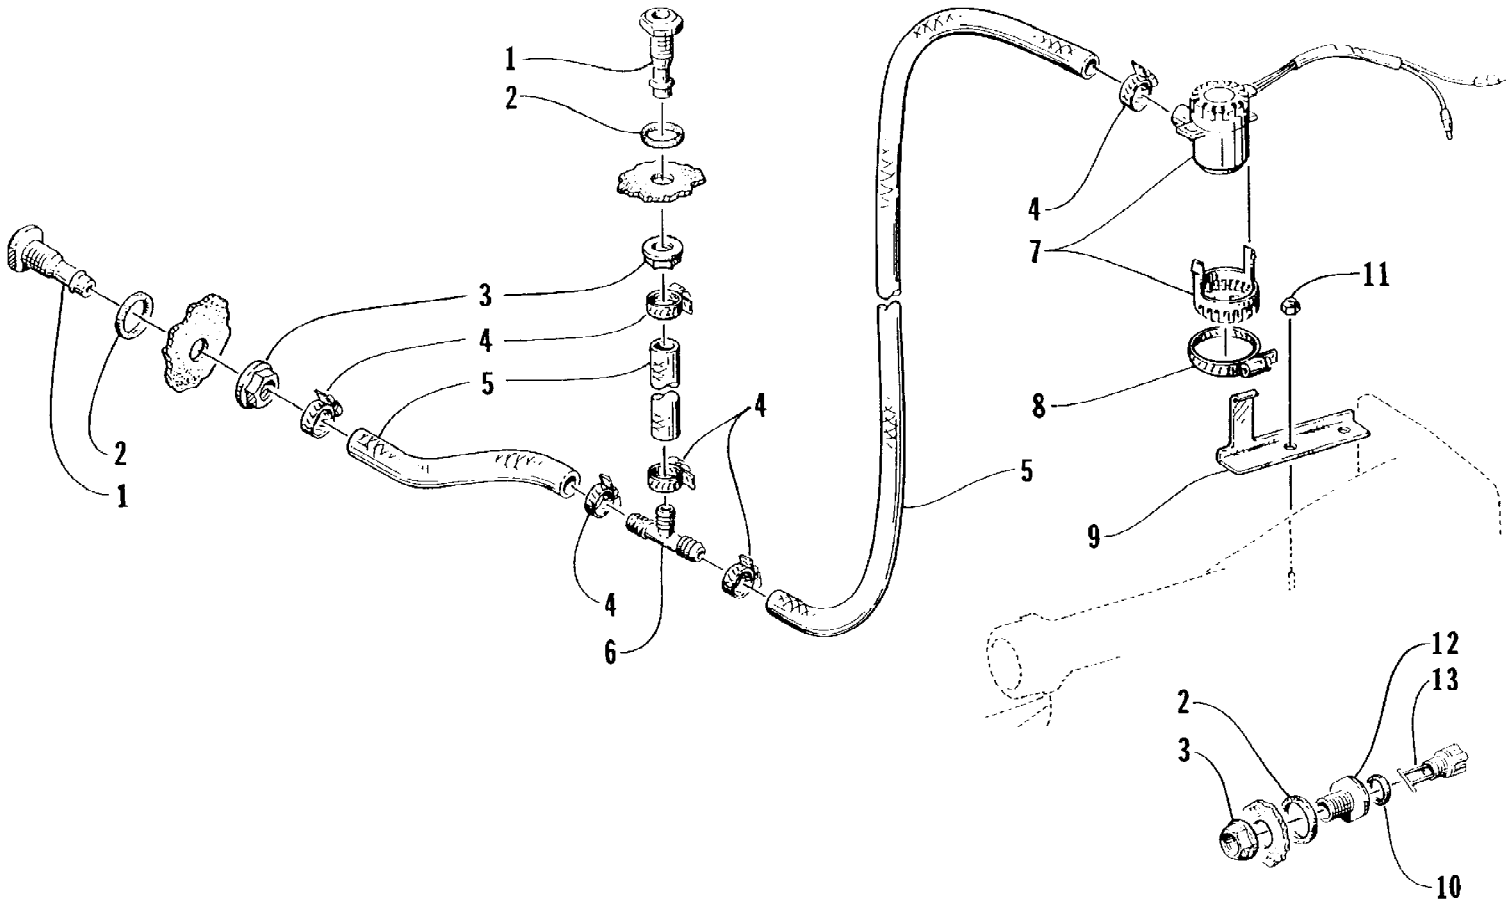

1996 MONTE CARLO 770 BLUE (96MCD-W-1996)  
BILGE PUMP ASSEMBLY

1996 MONTE CARLO 770 BLUE (96MCD-W-1996)  
BILGE PUMP ASSEMBLY

Page 2 of 2

| Ref # | Part Number | Qty | S/P/F | Description             |
|-------|-------------|-----|-------|-------------------------|
| 1     | 0673-377    | 2   |       | Fitting, Outlet - Bilge |
| 2     | 0612-456    | 3   |       | Seal, Fitting           |
| 3     | 0673-378    | 3   | S     | Nut, Fitting            |
| 4     | 0624-018    | 6   |       | Clamp, Hose             |
| 5     | 0610-262    | 0   |       | Hose, Bilge             |
| 6     | 0673-483    | 1   |       | T-Connection            |
| 7     | 0673-012    | 1   |       | Pump, Bilge             |
| 8     | 0624-037    | 1   |       | Clamp                   |
| 9     | 1673-062    | 1   |       | Mount, Bilge Pump       |
| 10    | 0673-459    | 1   |       | O-Ring                  |
| 11    | 0624-250    | 2   |       | Nut, Lock               |
| 12    | 0673-278    | 1   |       | Retainer, Drain Plug    |
| 13    | 0673-404    | 1   |       | Plug, Drain             |