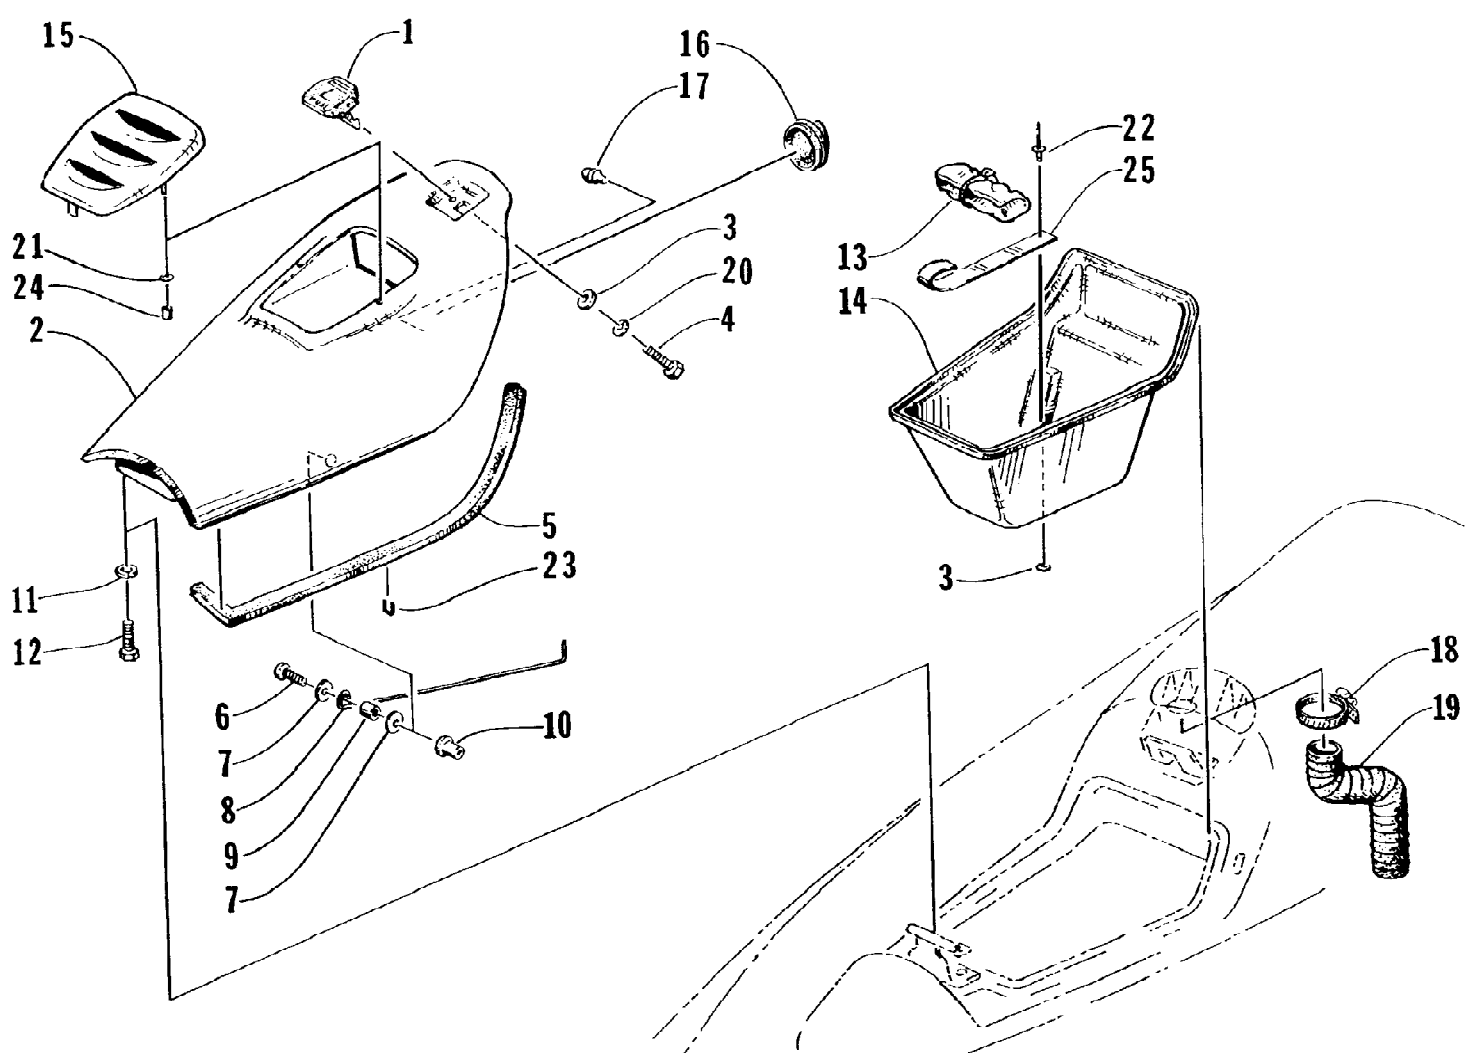

1996 DAYTONA 770 (96DTB-W-1996)
HATCH COVER AND STRAGE TRAY

1996 DAYTONA 770 (96DTB-W-1996)
HATCH CVER AND STRAGE TRAY

Page 22 of 58

Ref #	Part Number	Qty	S/P/F	Description
	0773-548	1		Hatch Assembly
1	0673-882	1		Latch, Hatch Cver
2	0773-658	1	/P	Cver, Hatch
3	0624-004	3		Washer
4	0624-092	2		Screw, Cap
5	0773-638	1		Seal, Hatch
6	0624-214	1		Screw, Machine
7	0624-182	2		Washer
8	0673-899	1		Rd, Hd Prp
9	0673-399	1		Spacer, Spring Rd
10	0624-083	1		Nut, Well
11	0624-036	2		Washer, Lck
12	0624-053	2	/P	Screw, Cap
13	0678-105	1		Kit, TI
14	0673-774	1		Tray, Strage
15	0673-937	1	S	Grille, Hatch - Black
16	0673-883	1		Plug, Fire Extinguisher
17	1673-060	2		Bumper, Grmmet
18	0624-207	1		Clamp
19	0610-211	1		Hse, Air Intake
20	0624-200	2		Washer, Lck
21	0624-361	2		Retainer, Push on
22	8061-708	1		Rivet
23	0624-100	0		Staple
24	0773-662	2		Hose
25	0773-217	1		Tiedown