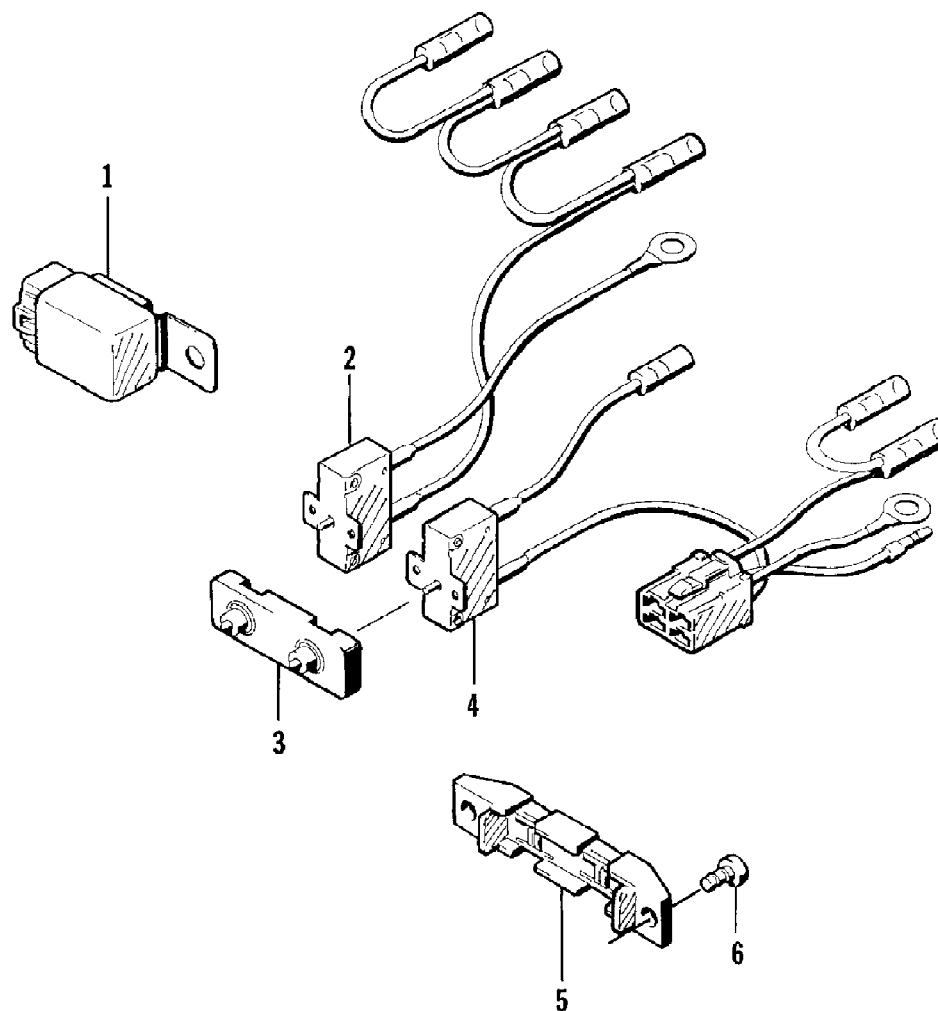

1996 DAYTONA 770 (96DTB-W-1996)
SENSOR ASSEMBLY

Page 48 of 58

Ref #	Part Number	Qty	S/P/F	Description
1	3008-297	1	/P	Relay - Assembly
2	3008-348	1	S	Protector, Circuit Charge
3	3008-351	1		Cap, Circuit Protector
4	3008-350	1	/P	Portector, Circuit Load
5	3008-294	1	/P	Holder, Circuit Protector
6	3008-313	2		Screw, Cap