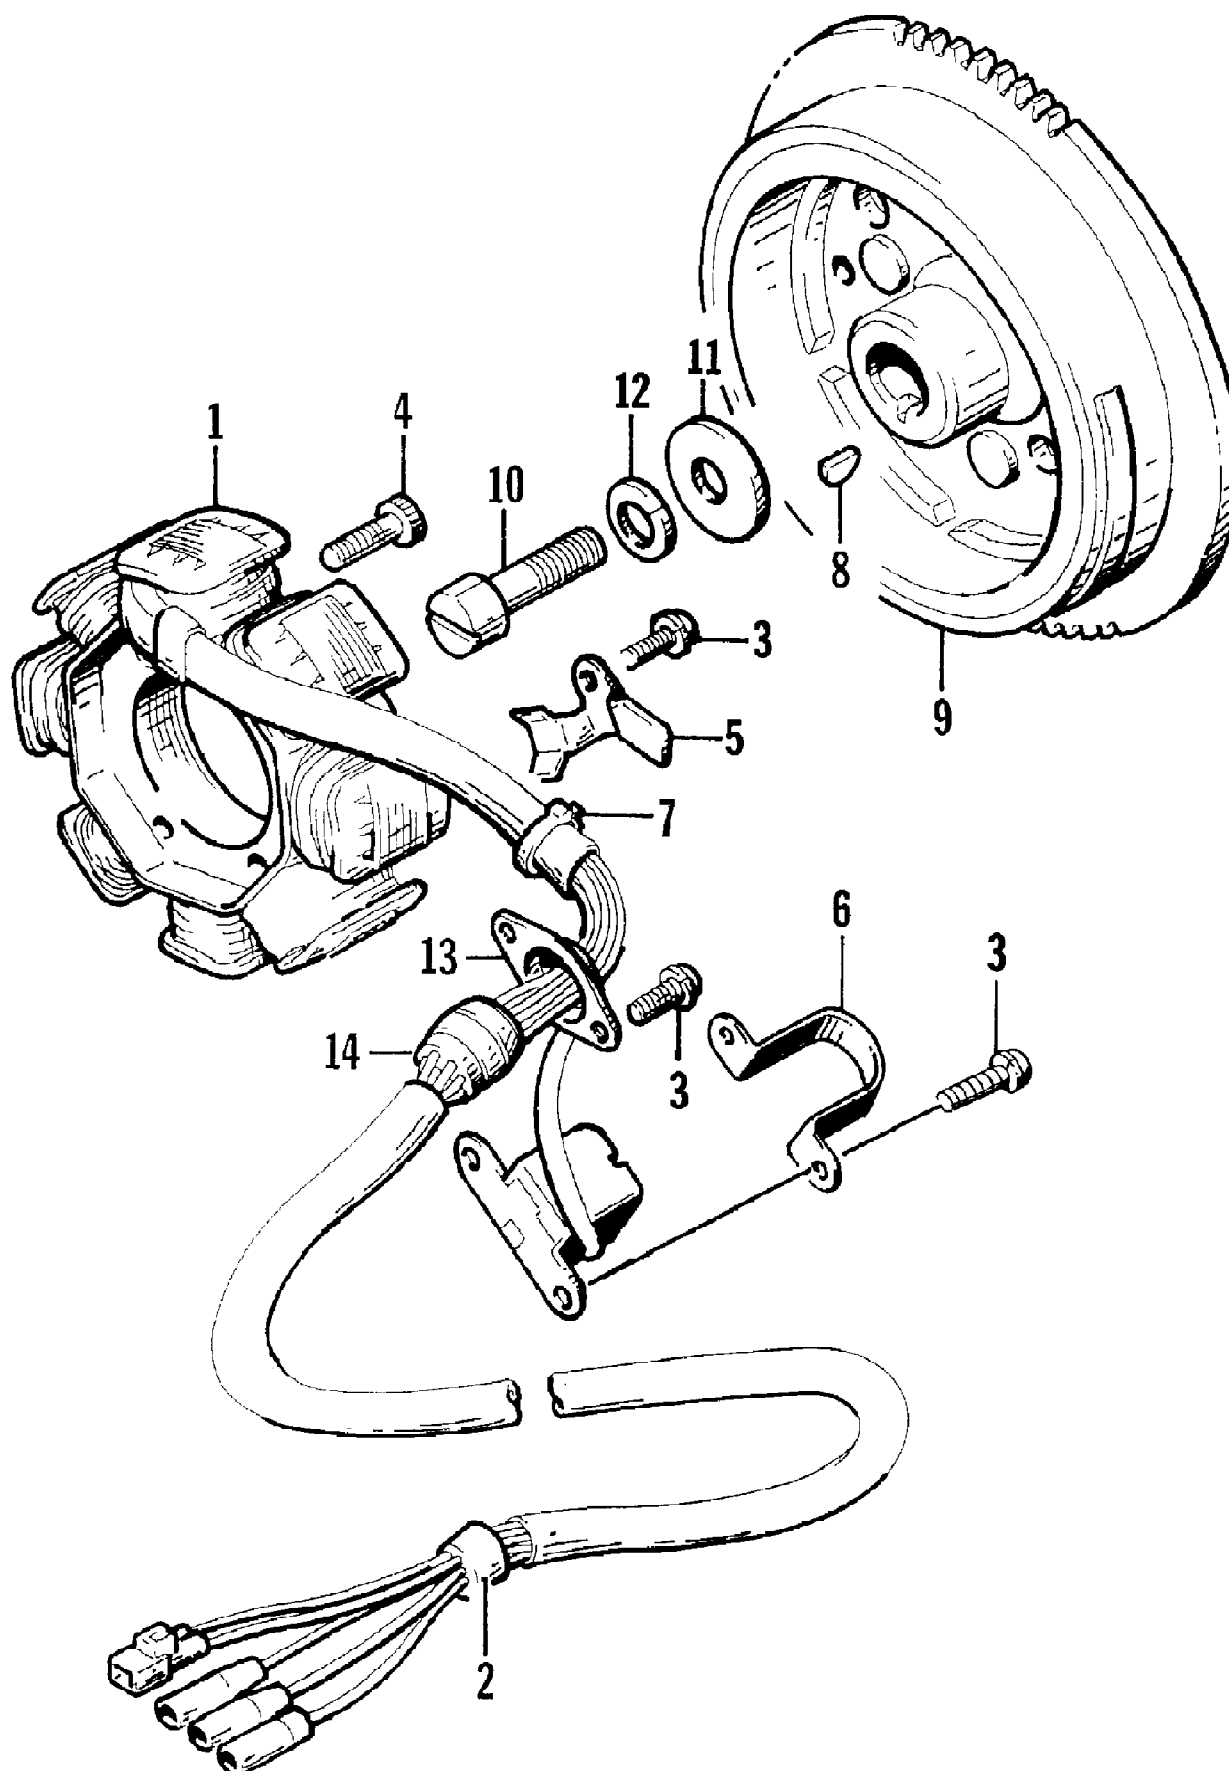

1996 DAYTONA 770 (96DTB-W-1996)
MAGNETO

Page 34 of 58

Ref #	Part Number	Qty	S/P/F	Description
1	3008-329	1	S	Stator
2	3008-362	1	/P	Grommet
3	3004-706	5	S/P	Screw, Cap
4	3004-484	3	S	Screw, Cap
5	3008-109	1		Holder
6	3008-331	1	/P	Clamp
7	0693-275	1		Clamp
8	3004-540	1	/P	Key
9	3008-108	1	S	Flywheel
10	3008-388	1	S	Screw, Cap
11	3008-017	1		Washer
12	3004-362	1	S/P	Washer, Lock
13	3008-110	1		Hlder, Grommet
14	3008-118	1		Grommet