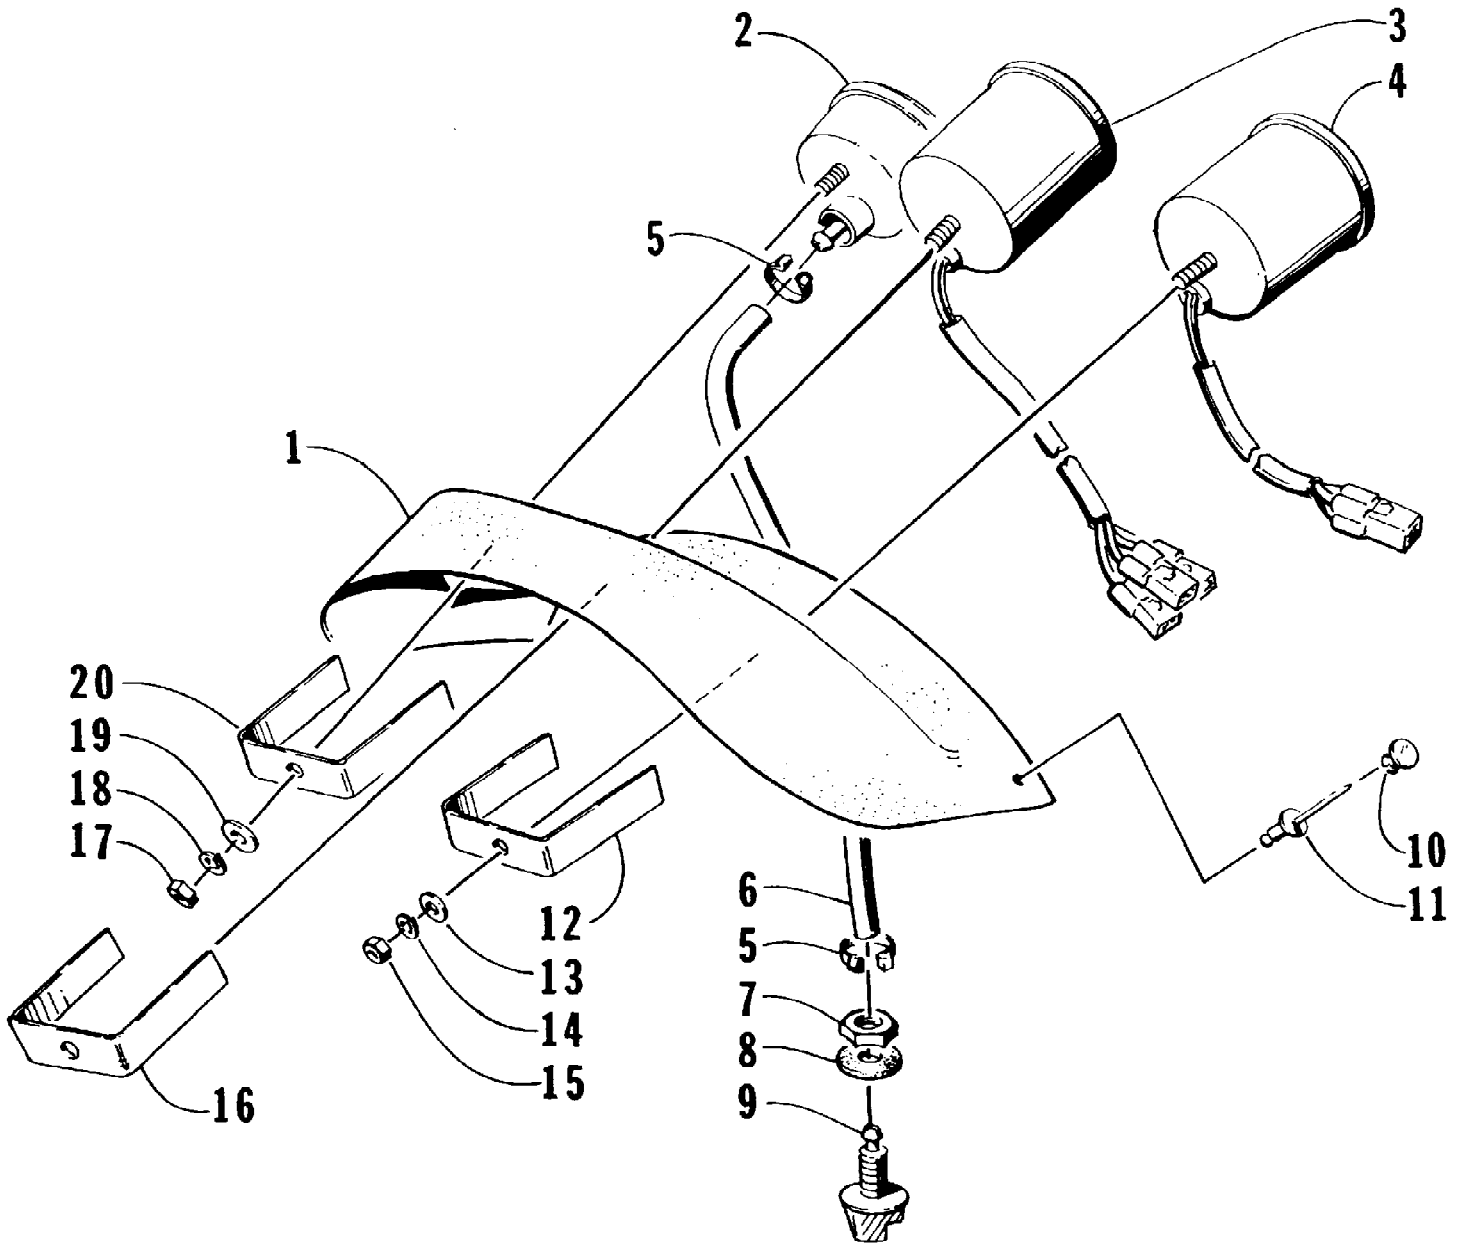

1996 DAYTONA 770 (96DTB-W-1996)
INSTRUMENT CONSOLE ASSEMBLY

Page 30 of 58

Ref #	Part Number	Qty	S/P/F	Description
1	0673-987	1		Panel, Instrument
2	0620-176	1	/P	Speedmeter
3	0620-172	1		Gauge, Fuel
4	0620-179	1		Tachometer
5	0123-811	2		Clamp
6	0673-809	0	/P	Hse
7	0673-348	1		Nut, Pitt
8	0673-349	1		Seal, Pitt
9	0673-362	1	S	Pitt
10	1673-111	4		Plug, Mushrm
11	8060-230	4		Rivet
12	0620-175	1		Backclamp, Tachmeter
13	0624-328	2		Washer
14	0624-327	2		Washer, Lck
15	0624-326	2		Nut, Jam
16	0620-173	1		Backclamp, Fuel Gauge
17	0624-329	1		Nut, Jam
18	0624-330	1		Washer, Lck
19	0624-331	1		Washer
20	0620-177	1		Backclamp, Speedmeter