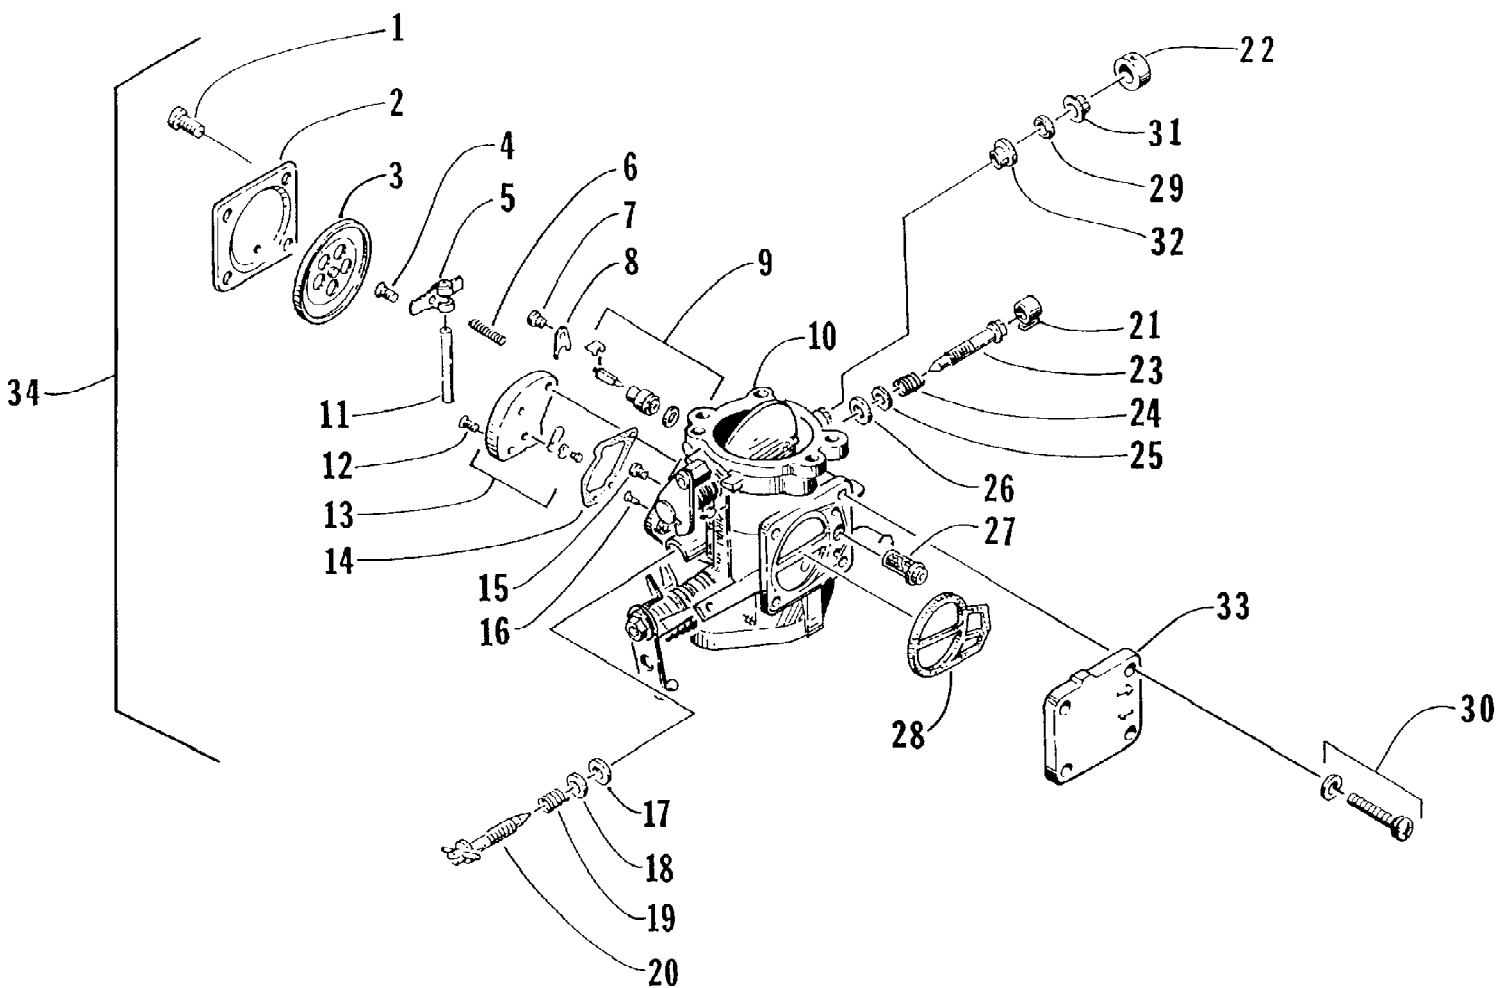

1996 DAYTONA 770 (96DTB-W-1996)
PT SIDE CARBURETOR

Page 44 of 58

Ref #	Part Number	Qty	S/P/F	Description
	0670-567	1		Complete Assembly inc. Mag and PT Carburetors
1	6505-915	4		Screw, Cap
2	6505-662	1		Cover
3	6505-663	1		Diaphragm Assembly
4	6505-692	1		Screw, Machine
5	6505-664	1		Arm
6	6505-925	1	/P	Spring
7	6505-695	1		Screw, Machine
8	6505-682	1		Plate
9	6505-851	1	/P	Needle Valve Assembly
10	0	1	F	Mixing Body
11	6505-681	1		Pin
12	6505-679	2		Screw, Machine
13	6505-680	1		BLOCK, Metering
14	6505-677	1		Gasket
15	6505-730	1		Main Jet - 100
16	6505-777	1		Pilot Jet - 77.5
17	6505-668	1		Seal
18	6505-661	1		Washer
19	6505-660	1		Spring
20	6505-852	1		Adjuster
21	6505-659	1		Cap
22	6505-822	1		Collar, Choke Shaft
23	6505-699	1		Adjuster
24	6505-678	1		Spring
25	6505-703	1		Washer
26	6505-872	1	/P	O-Ring
27	6505-676	1		Filter
28	6505-665	1		S-Gasket
29	6505-701	1		Seal, Choke Shaft
30	6505-853	4		Screw w/Washer
31	6505-703	1		Washer
32	6505-817	1		Bushing, Choke Shaft
33	6505-848	1		Cover
34	0670-556	1		Carburetor Assembly - PT