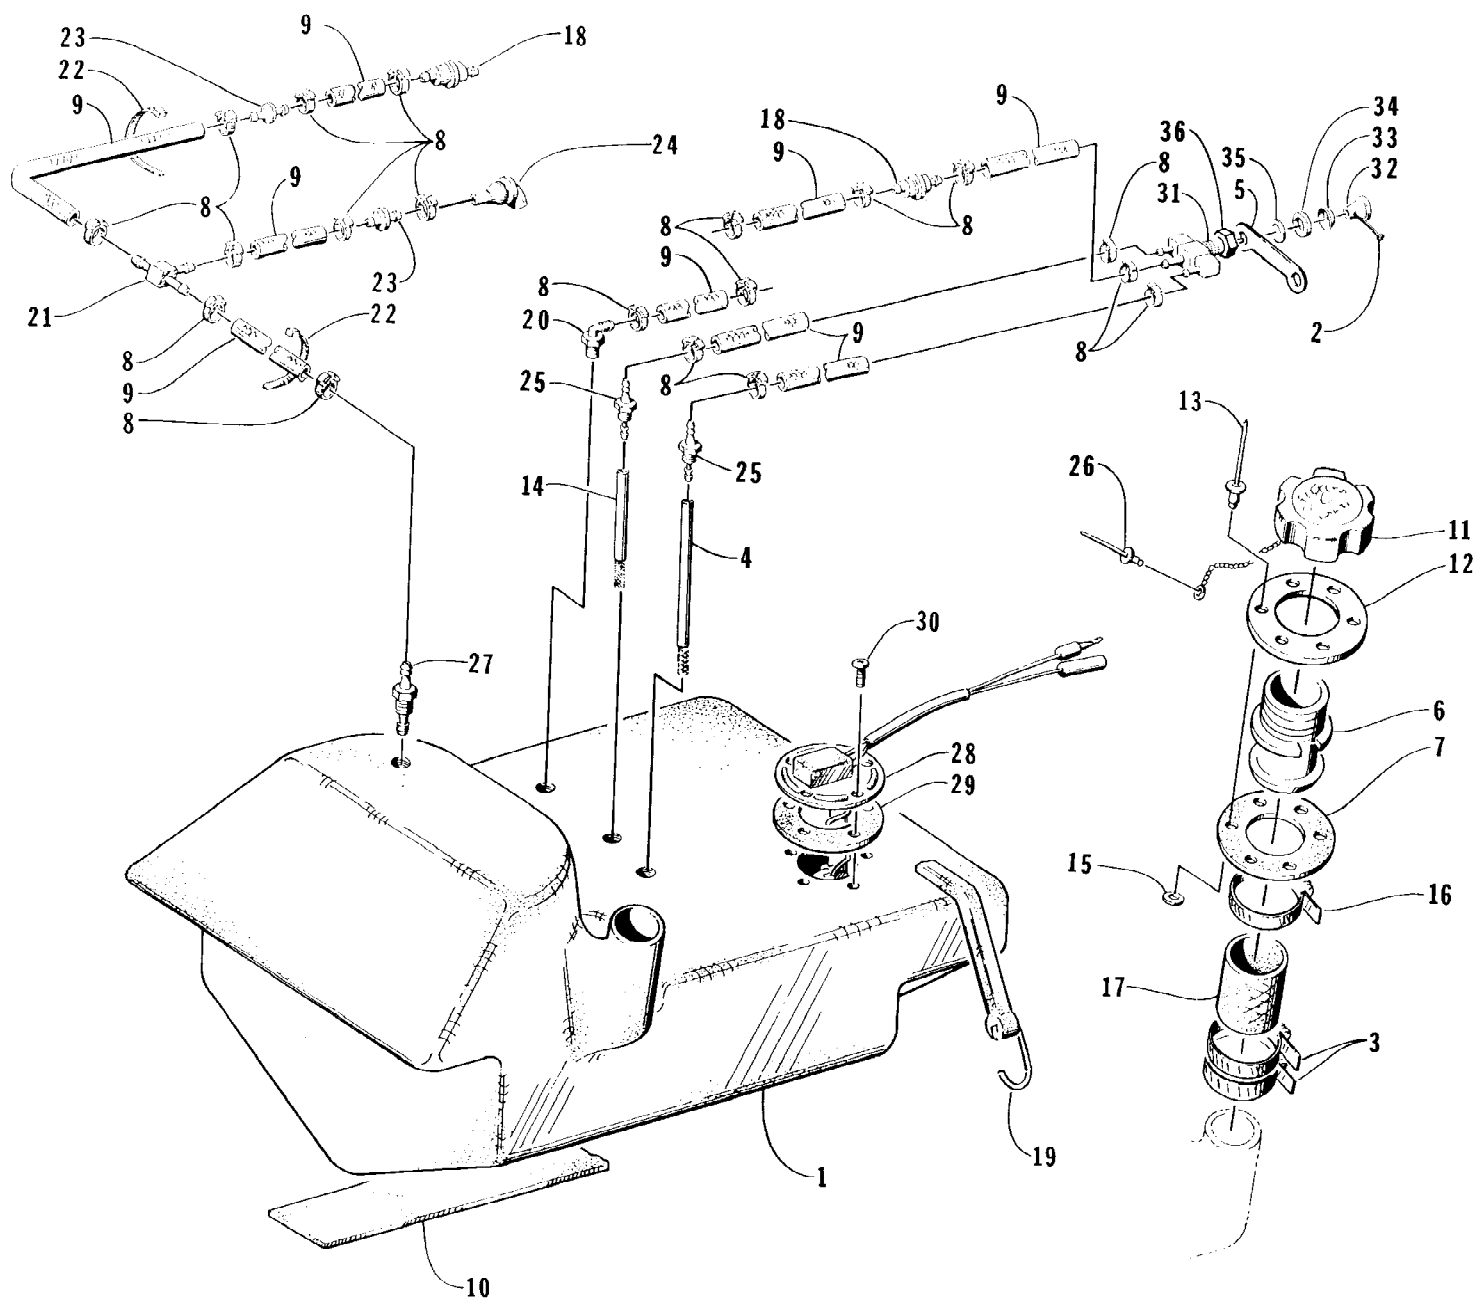

1996 DAYTONA 770 (96DTB-W-1996)
GAS TANK ASSEMBLY

1996 DAYTONA 770 (96DTB-W-1996)
GAS TANK ASSEMBLY

Page 18 of 58

Ref #	Part Number	Qty	S/P/F	Description
1	0770-184	1		Tank, Gas - Assembly
2	0624-343	1		Screw, Machine
3	0624-037	2		Clamp, Hse
4	0670-607	1		Tube, Drp - Reverse
5	0510-358	1	/P	Strainer, Gas Tank
6	0670-270	1		Neck, Filler
7	0670-271	1		Seal, Filler Neck
8	0624-120	19		Clamp, Hse
9	0610-107	0		Hse
10	0673-307	2	/P	Pad, Gas Tank
11	0670-551	1	/P	Cap, Gas Gauge
12	0670-304	1		Ring, Munting - Filler Neck
13	0623-602	6	S	Rivet
14	0670-606	1		Tube, Drp - Main
15	0623-603	6		Washer
16	0624-390	1		Clamp, Hse
17	0710-189	1		Hse, Filler
18	0510-335	2	/P	Filter, Fuel
19	0773-383	2		Tiedwn
20	0115-607	1	S	Fitting, Elbw
21	0109-332	1		T-Cnnectin
22	0123-788	2	/P	Tie, Cable
23	0610-059	2		Valve, Check
24	0673-755	1		Vent, Fuel
25	0670-665	2		Fitting, outlet - Brass
26	0624-074	1		Rivet
27	0670-564	1		Fitting, Straight
28	0620-178	1		Sensr, Fuel Level
29	0670-474	1		Gasket, Fuel Sensr
30	0624-312	5		Screw, Machine
31	0673-854	1		Reserve, Valve
32	0673-855	1		Knb, Fuel
33	1673-066	1		Cver, Bt
34	0624-335	1		Nut
35	0624-351	1		Washer
36	0624-352	1		Nut, Jam