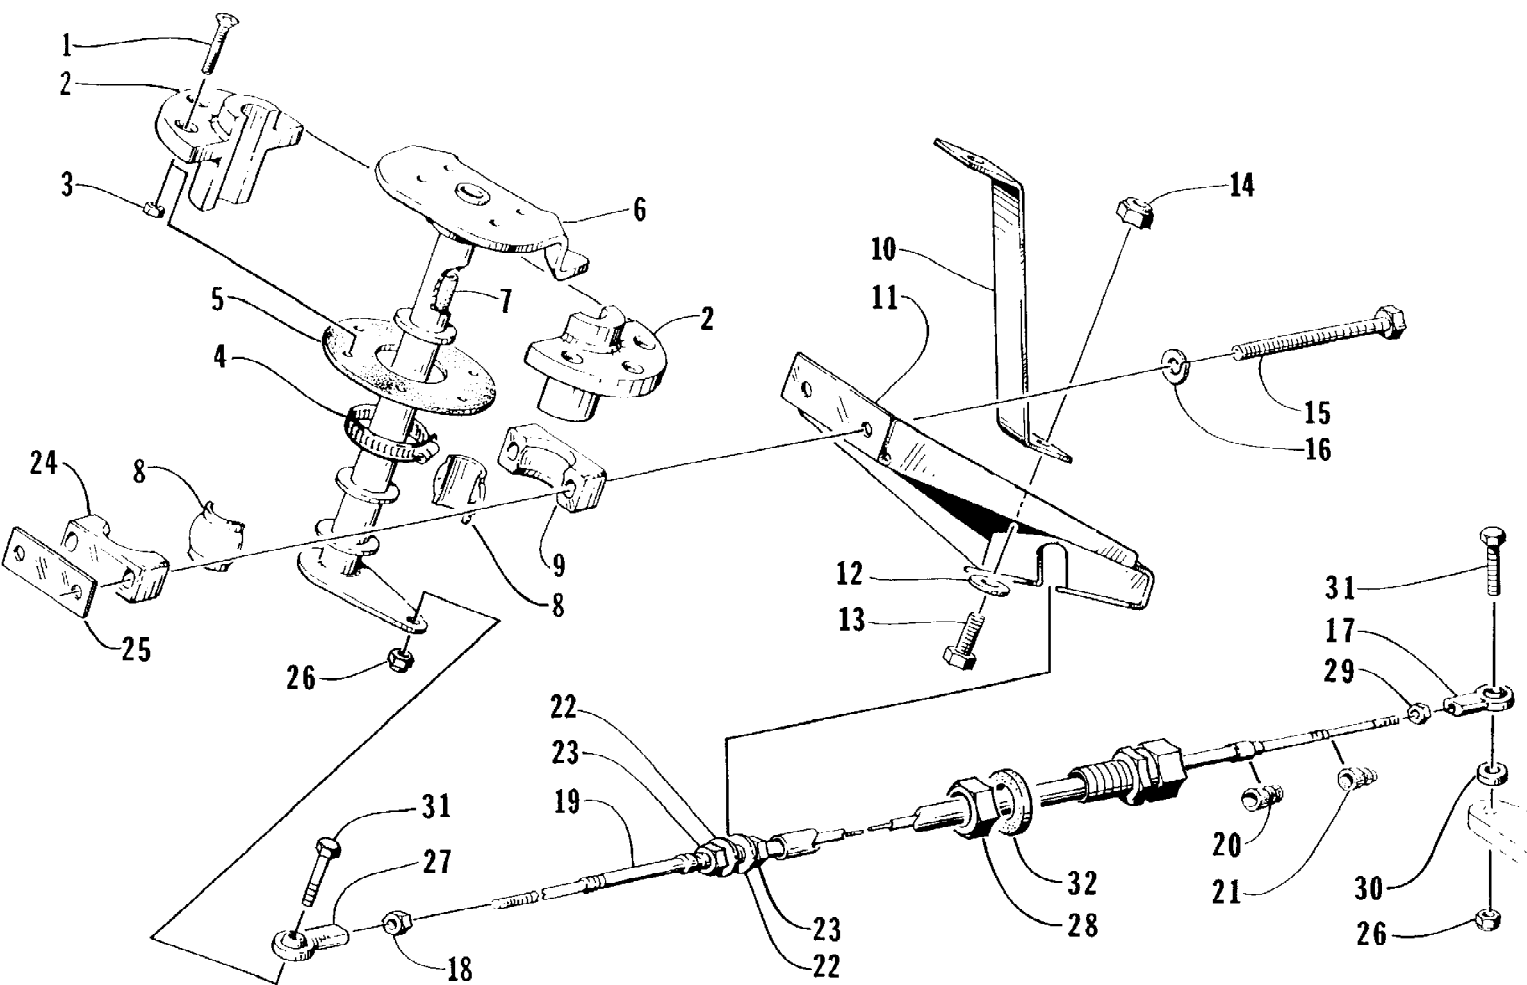

1996 DAYTONA 770 (96DTB-W-1996)
STEERING POST ASSEMBLY

1996 DAYTONA 770 (96DTB-W-1996)
STEERING POST ASSEMBLY

Page 52 of 58

Ref #	Part Number	Qty	S/P/F	Description
1	0624-186	6		Screw, Machine
2	0673-122	2		Bearing, Half - Steering Pst
3	0624-021	6		Nut, Lck
4	0624-038	2		Clamp
5	0673-056	1		Seal, Bearing
6	0773-096	1	/P	Pst, Steering
7	0717-052	0	/P	Fam, Neprene Tape
8	0605-149	2		Bearing, Steering Pst
9	0605-171	1		Husing, Bearing
10	0673-457	1		Bracket, Supprt
11	0773-629	1		Bracket, Steering Cable
12	0624-125	1	/P	Washer
13	0624-229	1		Screw, Cap
14	0624-090	1		Nut, Lck
15	0624-192	2		Screw, Cap
16	0624-125	2	/P	Washer
17	0673-932	1		End, Steering Cable
18	0624-107	1		Nut, Jam
19	0673-843	1	/P	Cable, Steering
20	0612-363	1		Seal, Rd
21	0612-364	1		Cver, Thread Cap - Steering Cable
22	0624-106	4		Washer
23	0624-105	4		Nut, Jam
24	0705-064	1	/P	Husing, Bearing
25	0673-366	1		Spacer, Bearing Husing
26	0624-089	2		Nut, Lck
27	0673-931	1		End, Steering Cable
28	0623-669	1		Nut
29	0624-279	1		Nut, Jam
30	0624-381	1		Spacer
31	0624-290	2		Screw, Cap
32	1673-193	1		Gasket, Cable - Fam