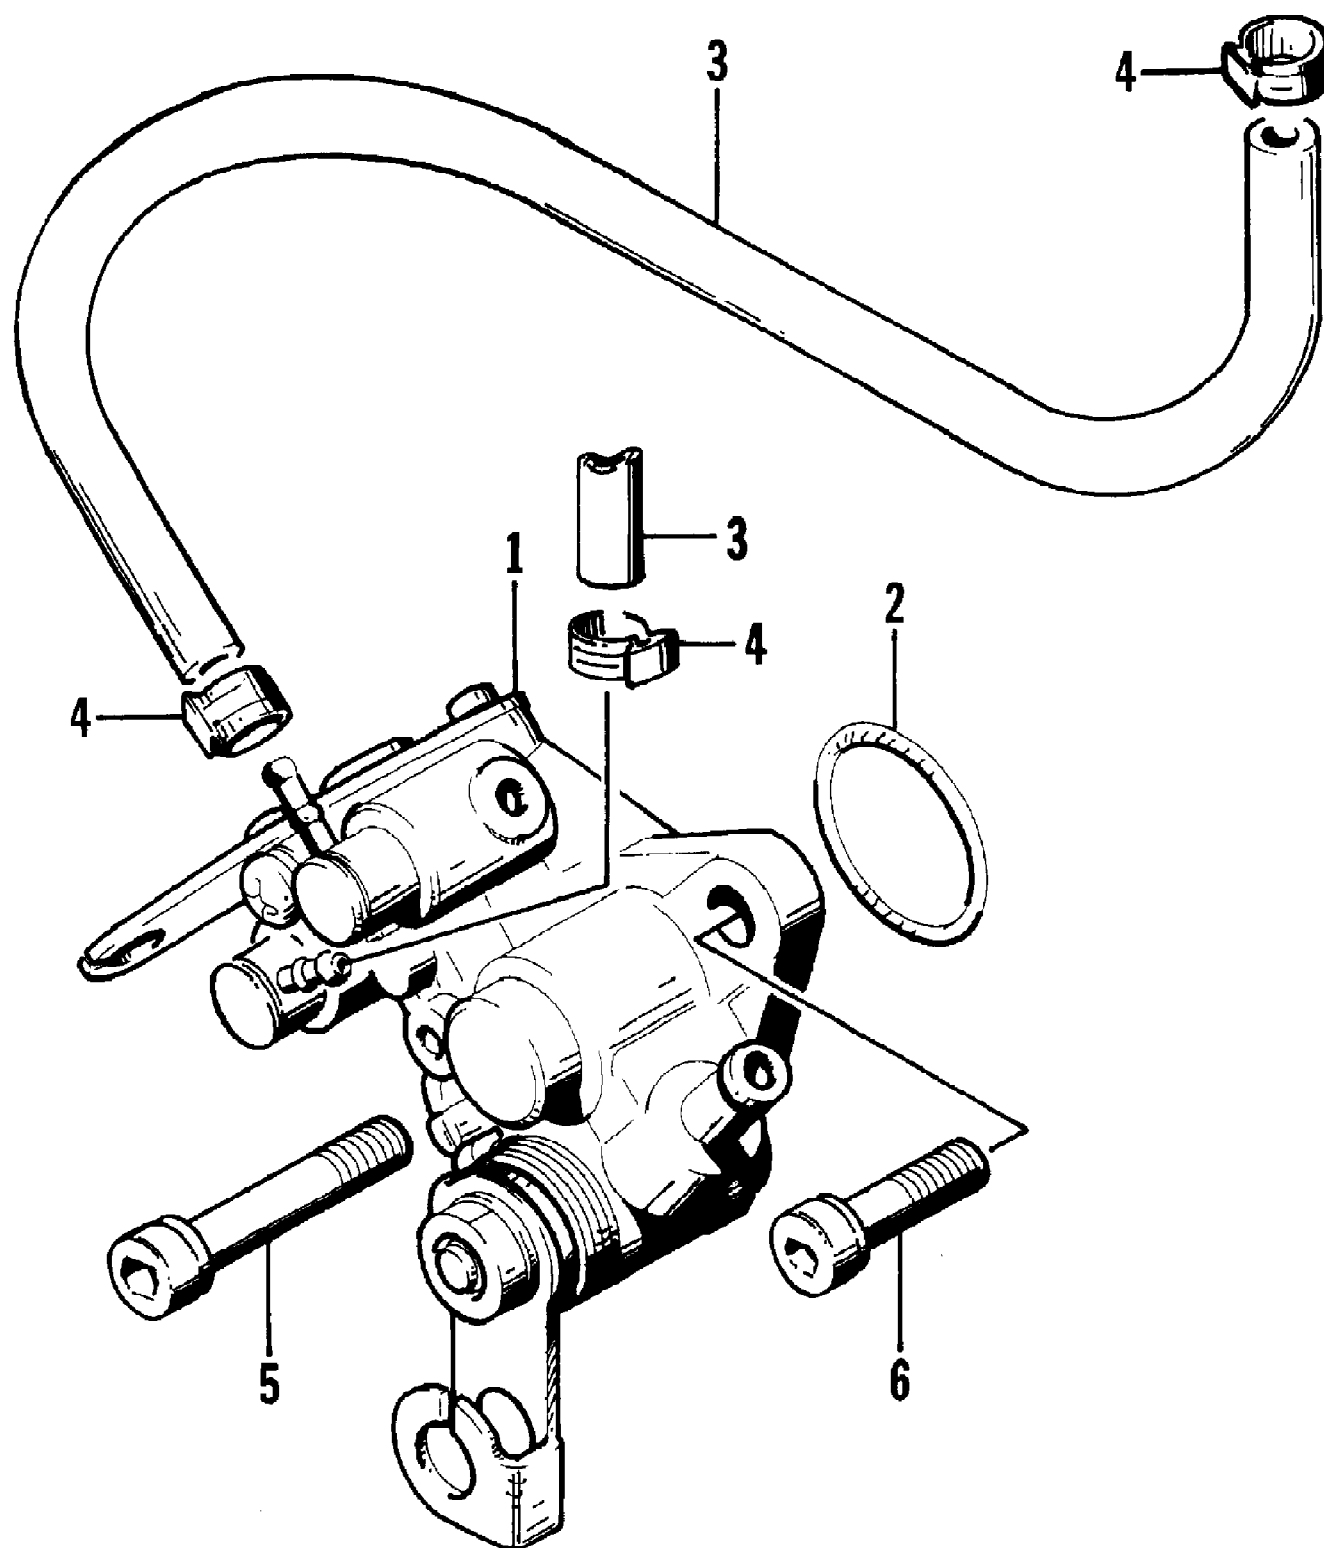

1996 DAYTONA 770 (96DTB-W-1996)
OIL PUMP

Page 40 of 58

Ref #	Part Number	Qty	S/P/F	Description
1	3008-435	1		Oil Pump Assembly
2	3008-030	1		O-Ring
3	3008-035	2	/P	Hose
4	3008-037	4	/P	Clamp
5	3008-242	1		Screw, Cap
6	3008-243	1		Screw, Cap