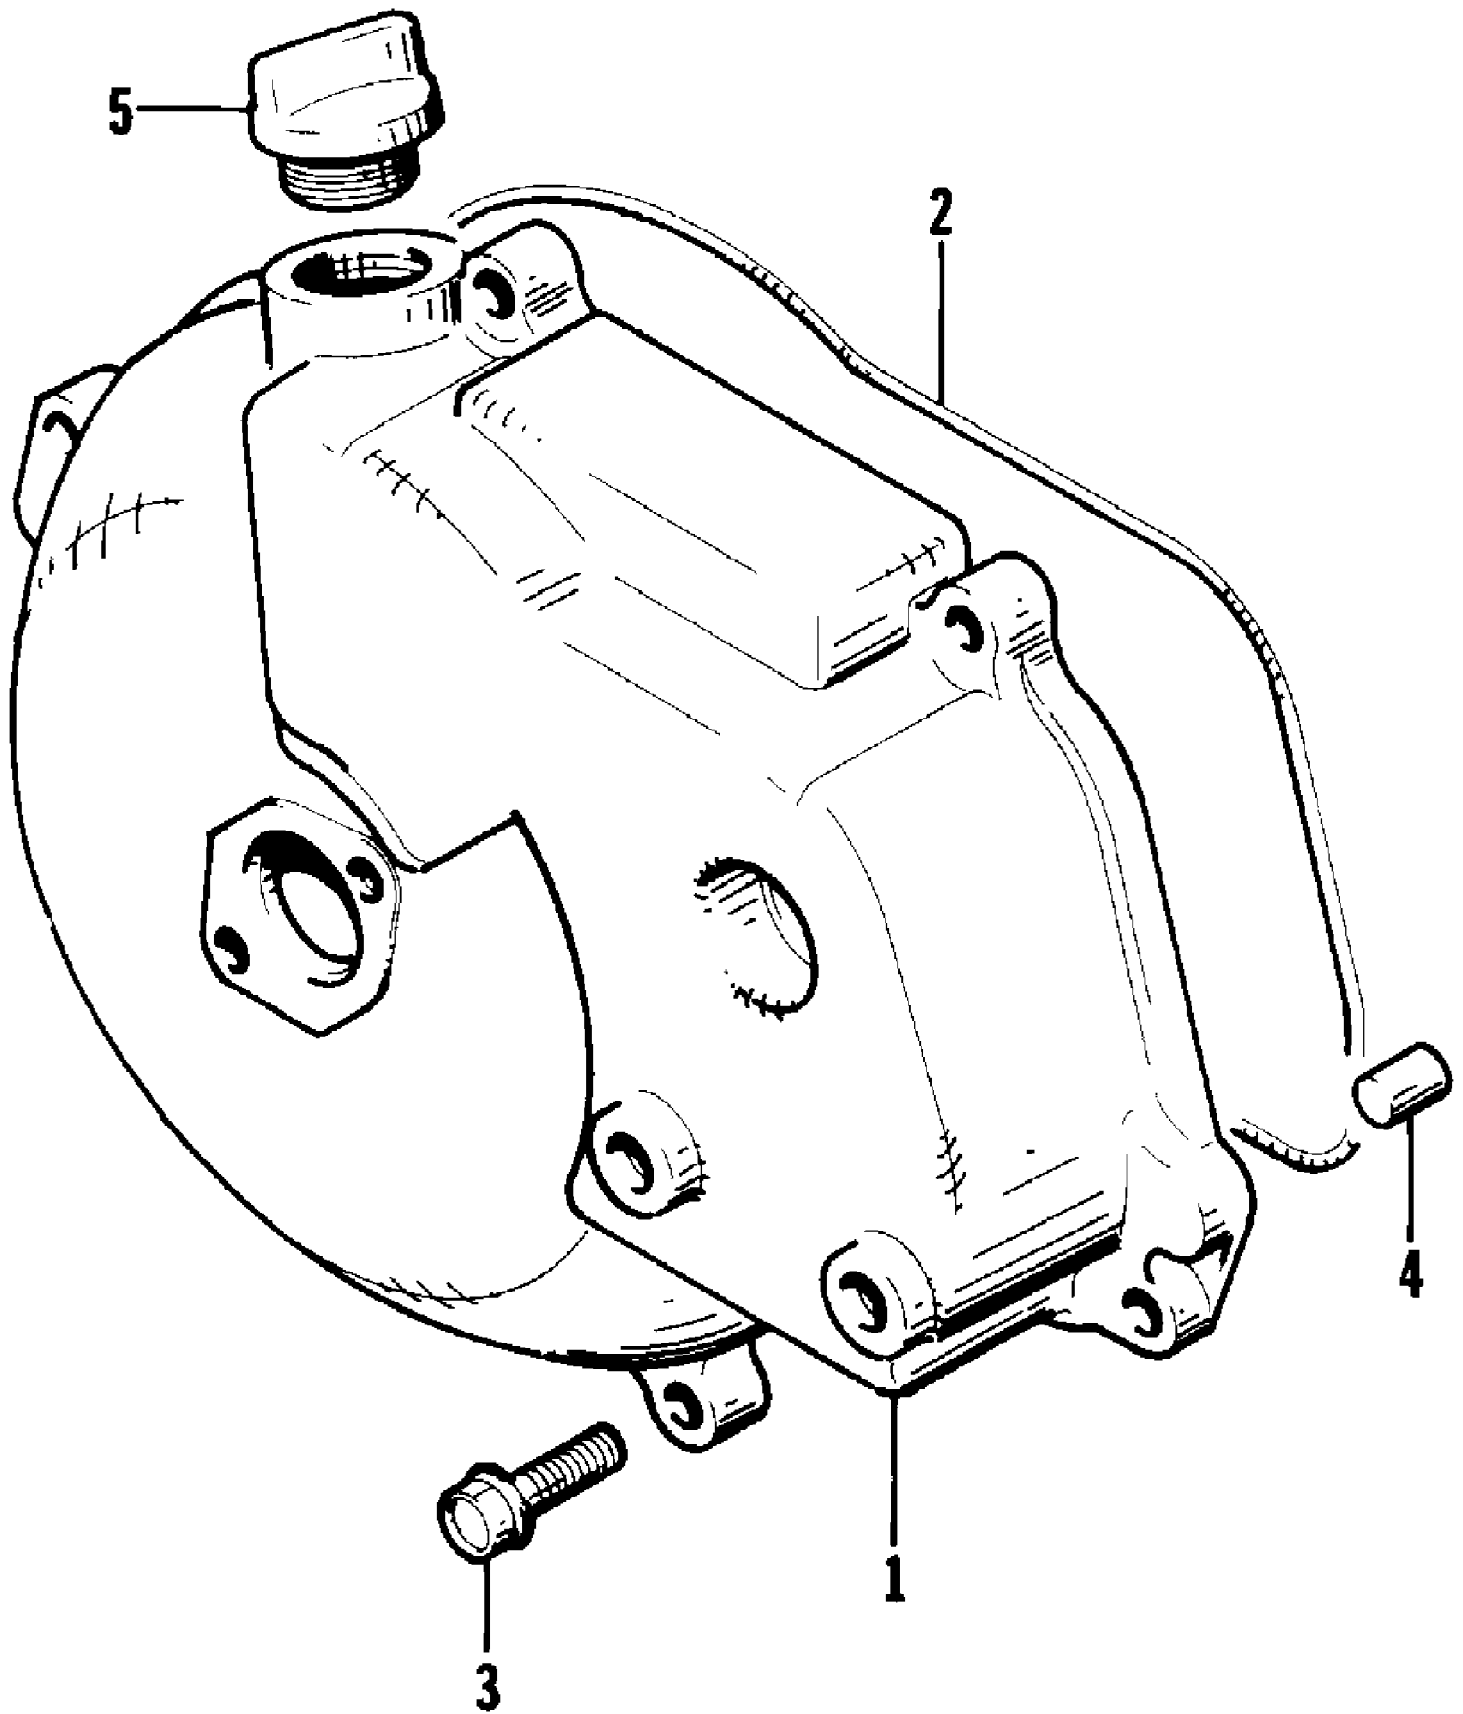

1996 DAYTONA 770 (96DTB-W-1996)
MAGNETO CASE

1996 DAYTONA 770 (96DTB-W-1996)
MAGNETO CASE

Ref #	Part Number	Qty	S/P/F	Description
1	3008-461	1	S	Case, Magnet
2	3008-053	1		O-Ring
3	3008-213	6	/P	Screw, Cap
4	3008-146	2		Pin
5	3008-023	1		Plug