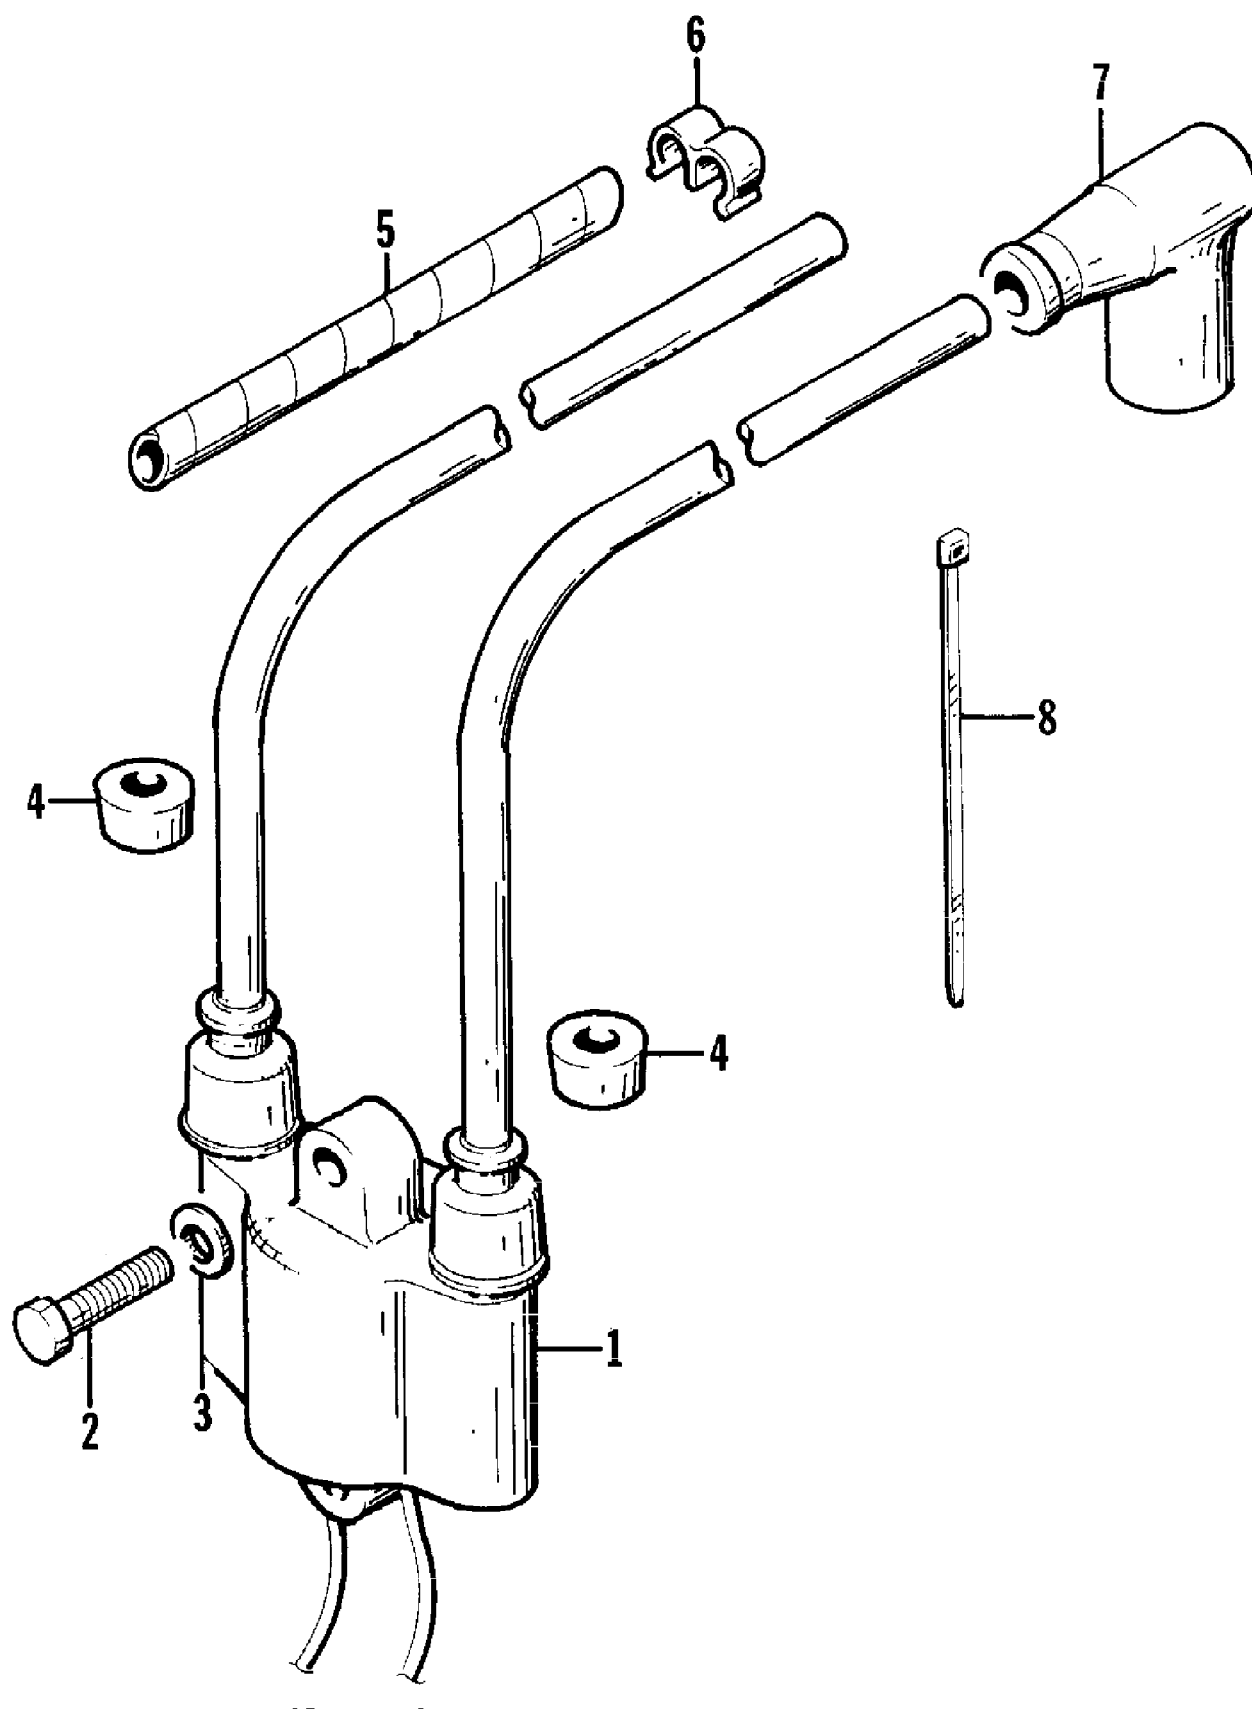

1996 DAYTONA 770 (96DTB-W-1996)
IGNITION COIL

1996 DAYTONA 770 (96DTB-W-1996)
IGNITION COIL

Page 26 of 58

Ref #	Part Number	Qty	S/P/F	Description
1	3008-343	1	S	Coil Assembly, Ignition
2	3008-402	2		Screw, Machine
3	3003-023	2	/P	Washer
4	3008-334	2	/P	Grommet
5	3008-129	2	/P	Protector, Lead Wire
6	3008-045	1		Clip
7	3003-737	2	S	Cap Assembly, Spark Plug
8	3003-787	2		Tie, Cable