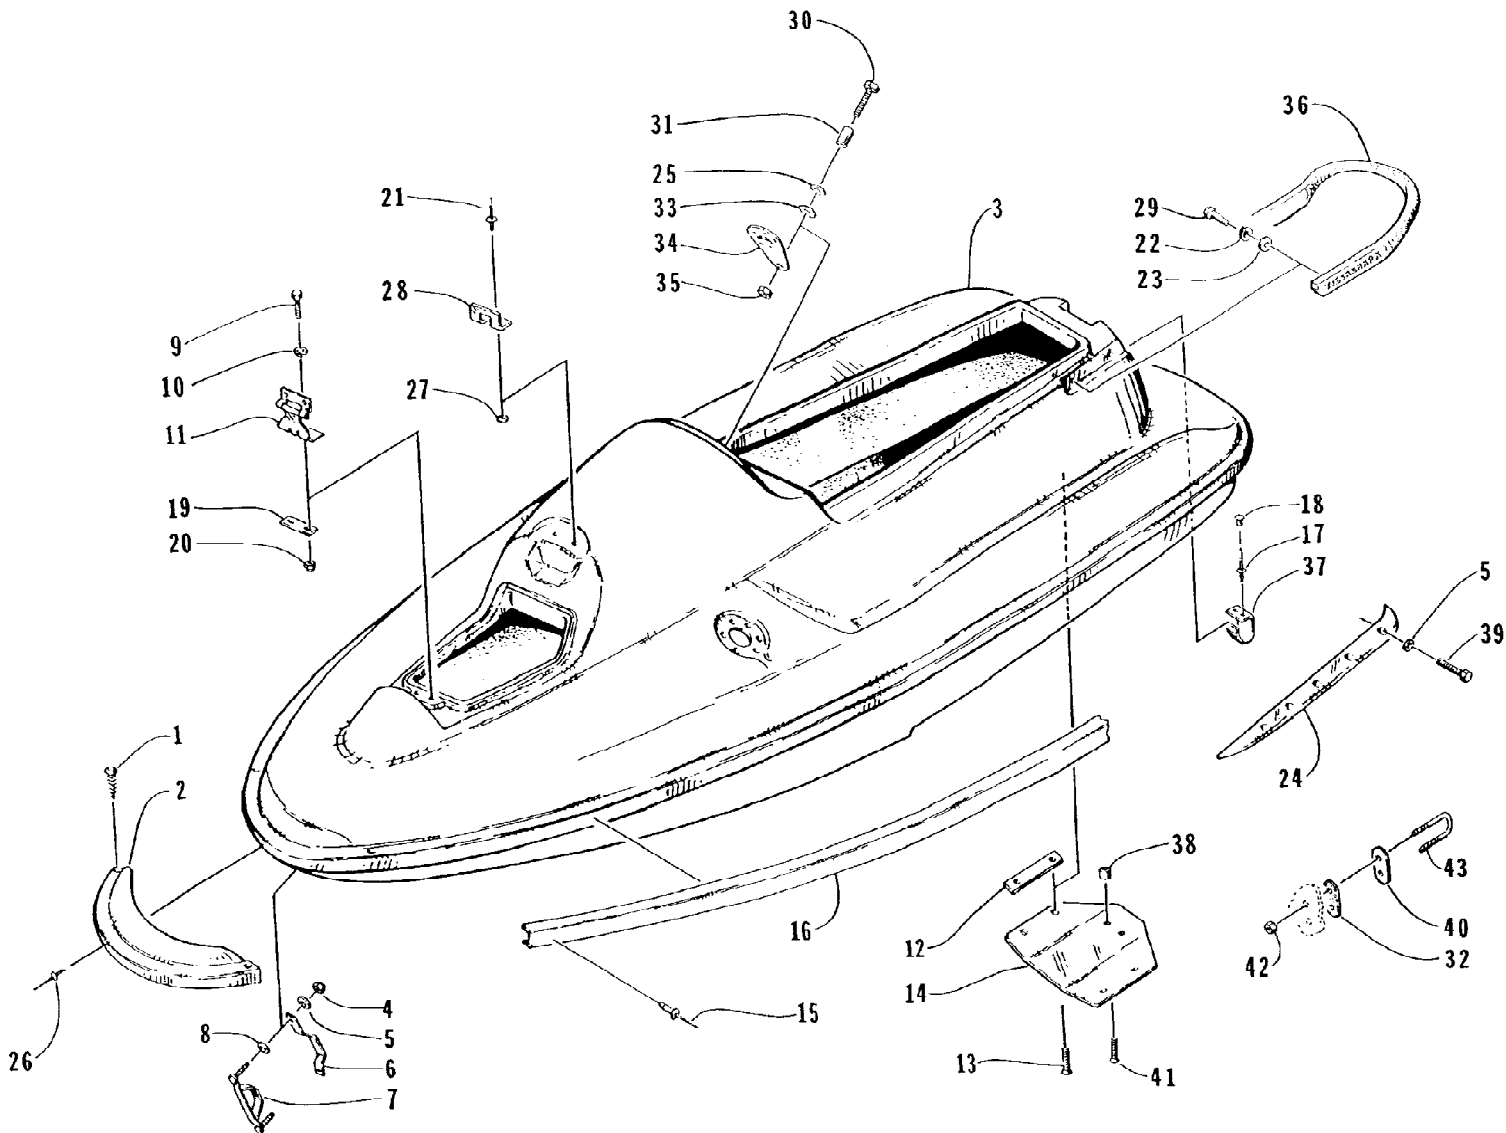

1996 DAYTONA 770 (96DTB-W-1996)
HULL AND RELATED PARTS ASSEMBLY

Page 24 of 58

Ref #	Part Number	Qty	S/P/F	Description
1	0623-585	2		Clip, Retaining
2	0673-935	1	/P	Nose, Cone
3	0773-657	1		Hull/Deck - Assembly
4	0624-089	2		Nut, Hex
5	0624-247	12		Washer
6	0673-897	1		Strap, Reinforcement
7	0773-516	1	/P	Boweye
8	0624-299	2		Washer, Sealing
9	0624-112	2	/P	Screw, Cap
10	0624-022	2		Washer
11	0673-871	1		Hinge, Hatch Assembly
12	0673-688	2		Plate, Nut
13	0624-186	4		Screw, Machine
14	0673-951	1		Plate, Ride
15	0624-030	48		Rivet
16	0673-954	1		Trim - Left
16	0673-994	1	S	Trim - Right
17	8060-230	2		Rivet
18	1673-111	2		Plug, Mushroom
19	0673-870	1		Plate, Hinge
20	0624-250	2		Nut, Lock
21	0624-072	2		Rivet
22	0624-115	4		Washer, Lock
23	0624-228	4		Washer
24	0673-996	1		Sponson - Right
24	0673-997	1		Sponson - Left
25	0624-159	1		Washer
26	0623-636	2		Rivet
27	0624-004	2		Washer
28	0673-866	1	/P	Strike
29	0624-289	4		Screw, Cap
30	0624-223	1		Screw, Cap
31	0673-485	1		Stop, Steering
32	1673-083	1		Gasket, Eyehook
33	0623-391	1		Washer, Rubber
34	0673-417	1		Plate, Backing
35	0624-009	1		Nut, Lock
36	0773-384	1		Handle, Grab
37	0673-975	1	/P	Cover, Rub Rail
38	0624-381	2		Spacer, Ride Plate
39	0624-271	10		Screw, Cap
40	0673-657	1		Plate, Backing - Eyehook
41	0624-184	2		Screw, Machine
42	0624-258	2		Nut, Hex
43	0624-394	1	/P	U-Bolt