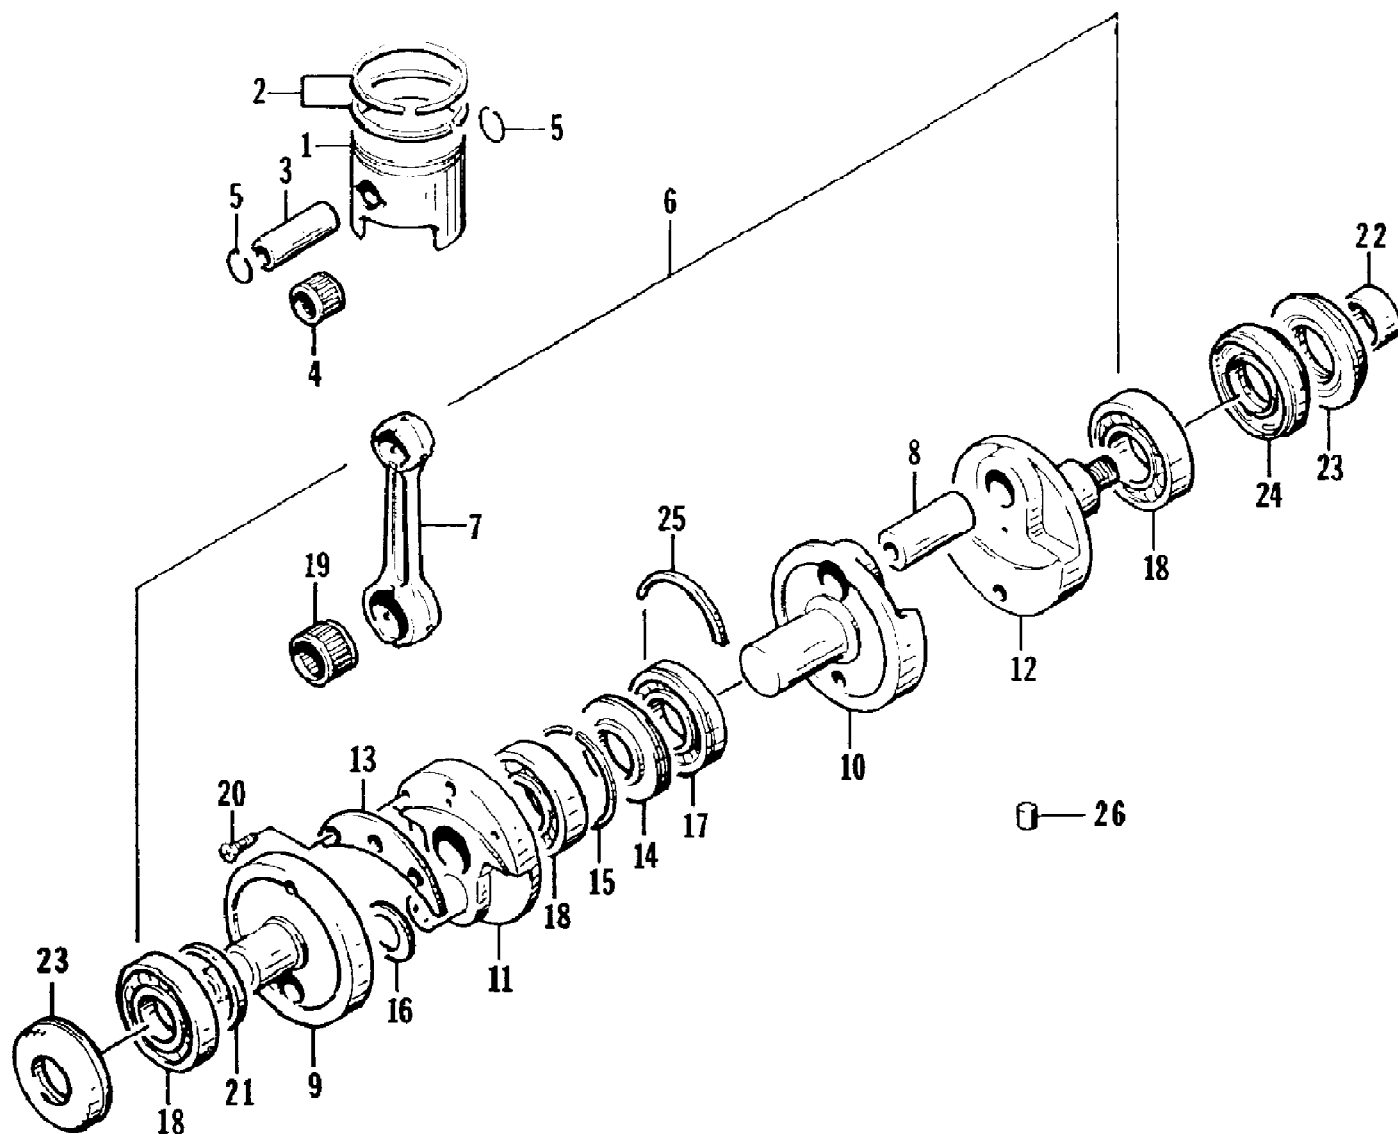

1996 DAYTONA 770 (96DTB-W-1996)
BILGE PUMP ASSEMBLY

1996 DAYTONA 770 (96DTB-W-1996)
BILGE PUMP ASSEMBLY

Page 2 of 58

Ref #	Part Number	Qty	S/P/F	Description
1	0673-377	2		Fitting, outlet - Bilge
2	0612-456	3		Seal, Fitting
3	0673-378	3	S	Nut, Fitting
4	0624-018	6		Clamp, Hose
5	0610-264	0		Hose, Bilge
6	0673-483	1		T-Connection
7	1673-199	1		Pump, Bilge
8	0624-037	1		Clamp
9	1673-194	1		Mount, Bilge Pump
10	0673-459	1		O-Ring
11	0624-072	2		Rivet
12	0673-278	1		Retainer, Drain Plug
13	0673-404	1		Plug, Drain

1996 DAYTONA 770 (96DTB-W-1996)
CRANKCASE

Page 4 of 58

Ref #	Part Number	Qty	S/P/F	Description
1	3008-428	1		Crankcase Assembly (inc. 2-5)
2	3008-210	4	/P	Screw, Cap
3	3008-211	2	S	Screw, Cap
4	3008-212	8	/P	Screw, Cap
5	3008-199	2	/P	Pin
6	3008-100	1		Bladder, Magnet Case
7	3008-105	2		Bushing, Pinion Shaft
8	3008-038	1		Clamp
9	3008-200	1	/P	Hose, Vacuum
10	3008-039	2		Clamp, Hose

1996 DAYTONA 770 (96DTB-W-1996)
CRANKSHAFT

Page 6 of 58

Ref #	Part Number	Qty	S/P/F	Description
1	3008-412	2	S	Piston, Standard
1	3008-414	2		Piston, Optional (+ 0.010 in.)
1	3008-416	2		Piston, Optional (+ 0.020 in.)
2	3008-413	2		Ring Set, Standard
2	3008-415	2		Ring Set, Optional (+ 0.010 in.)
2	3008-417	2		Ring Set, Optional (+ 0.020 in.)
3	3003-338	2	S	Pin
4	3003-433	2	/P	Bearing
5	3003-439	4	/P	Ring, Snap
6	3008-428	1		Crankshaft Assembly (inc. 7-21)
7	3008-427	2		Connecting Rod
8	3008-429	1	/P	Crank Pin
9	3008-430	1		Crankshaft, Right
10	3008-431	1		Wheel
12	3008-433	1		Crankshaft, Left
13	3008-069	1		Balancer
14	3003-606	1		Race, Center
15	3003-453	1		Ring, Center
16	3008-019	1		Washer
17	3008-421	1	/P	Bearing
18	3008-422	3	S	Bearing
19	3008-423	2		Bearing
20	3004-372	3	S	Screw, Machine
21	3003-354	1	S	Washer
22	3008-072	1		Spacer, Crankshaft
23	3003-367	2		Seal, Oil
24	3002-355	1		Seal, Oil - Center
25	3003-359	1		O-Ring
26	3003-658	4	/P	Pin