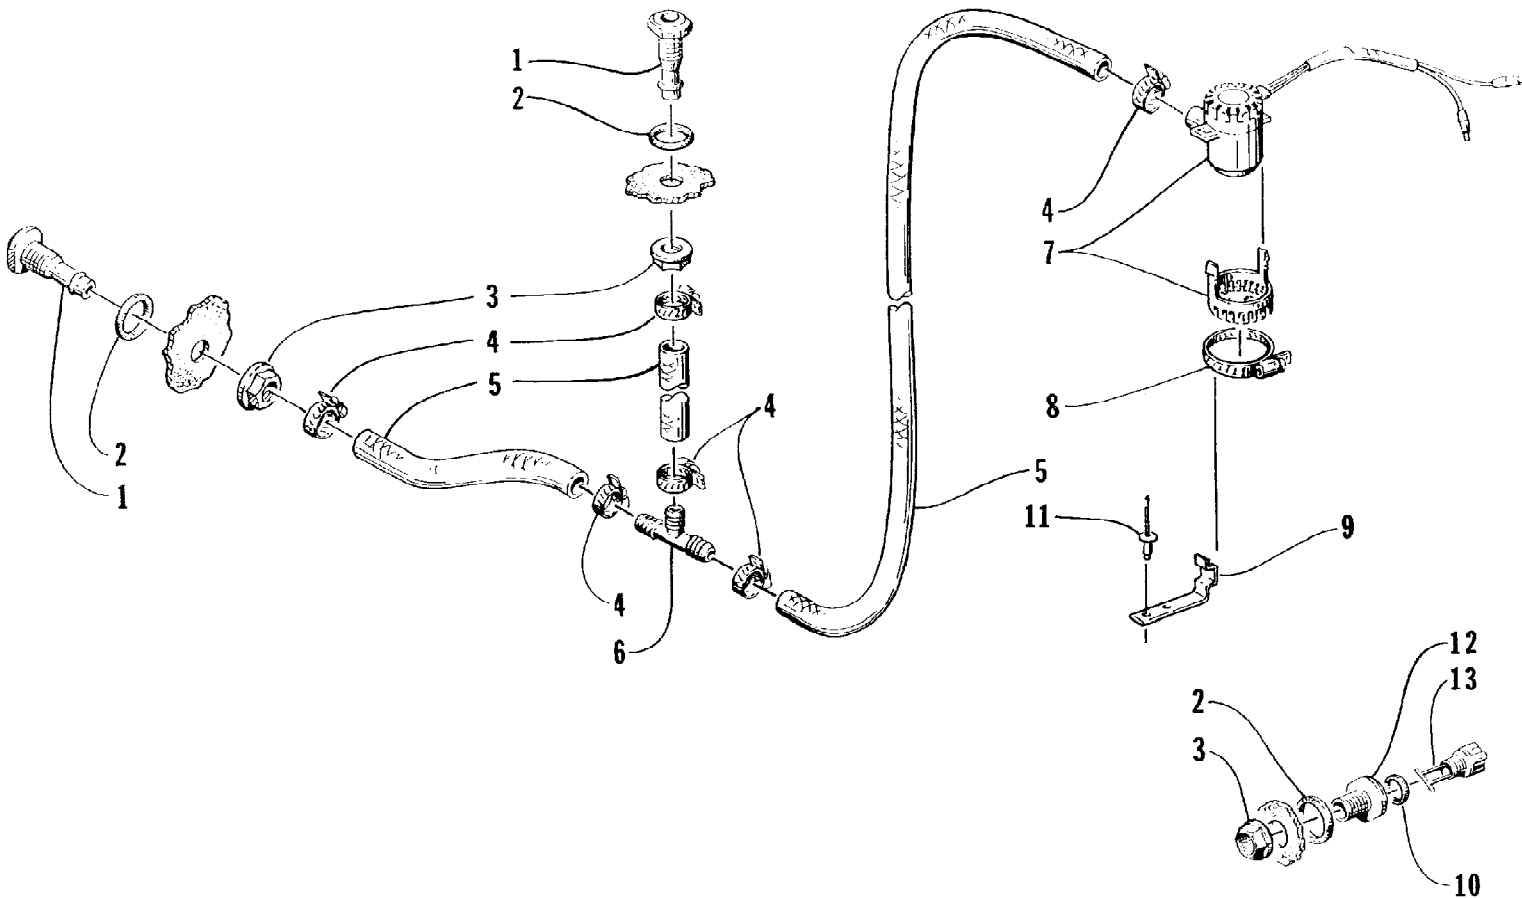

1996 DAYTONA 770 (96DTB-W-1996)
BILGE PUMP ASSEMBLY

1996 DAYTONA 770 (96DTB-W-1996)
BILGE PUMP ASSEMBLY

Page 2 of 58

Ref #	Part Number	Qty	S/P/F	Description
1	0673-377	2		Fitting, outlet - Bilge
2	0612-456	3		Seal, Fitting
3	0673-378	3	S	Nut, Fitting
4	0624-018	6		Clamp, Hose
5	0610-264	0		Hose, Bilge
6	0673-483	1		T-Connection
7	1673-199	1		Pump, Bilge
8	0624-037	1		Clamp
9	1673-194	1		Mount, Bilge Pump
10	0673-459	1		O-Ring
11	0624-072	2		Rivet
12	0673-278	1		Retainer, Drain Plug
13	0673-404	1		Plug, Drain

1996 DAYTONA 770 (96DTB-W-1996)
CYLINDER ASSEMBLY

Page 8 of 58

Ref #	Part Number	Qty	S/P/F	Description
1	3008-381	10		Screw, Cap
2	3008-459	1	/P	Screw, Cap
3	0217-700	2		Spark Plug (BR9ES)
4	3008-424	1	S	Head, Cylinder
5	3008-410	1	S	Gasket, Cylinder Head
6	3008-209	5	/P	Nut
7	3008-207	5	/P	Washer, Lock
8	3008-237	5	S	Washer
9	0673-483	1		T-Connecting
10	3008-425	1	/P	Cylinder
11	3008-358	2	/P	Clamp
12	3008-361	1		Union
13	3008-411	1		Gasket, Cylinder
14	3008-394	1	/P	Stud
15	3008-208	1		Nut
16	3008-300	5		Stud
17	3008-013	1		Screw, Cap
18	3008-047	1		Zinc, Anode (inc. 17)
19	3008-146	2		Pin
20	1673-272	1	/P	Cap, Fitting - Rubber
21	0624-018	6		Clamp, Hose
22	0624-291	1		Clamp
23	0673-377	1		Outlet, Water
24	0612-360	1		Seal, outlet
25	0673-378	1	S	Nut, outlet
26	0710-191	0		Hose, Water