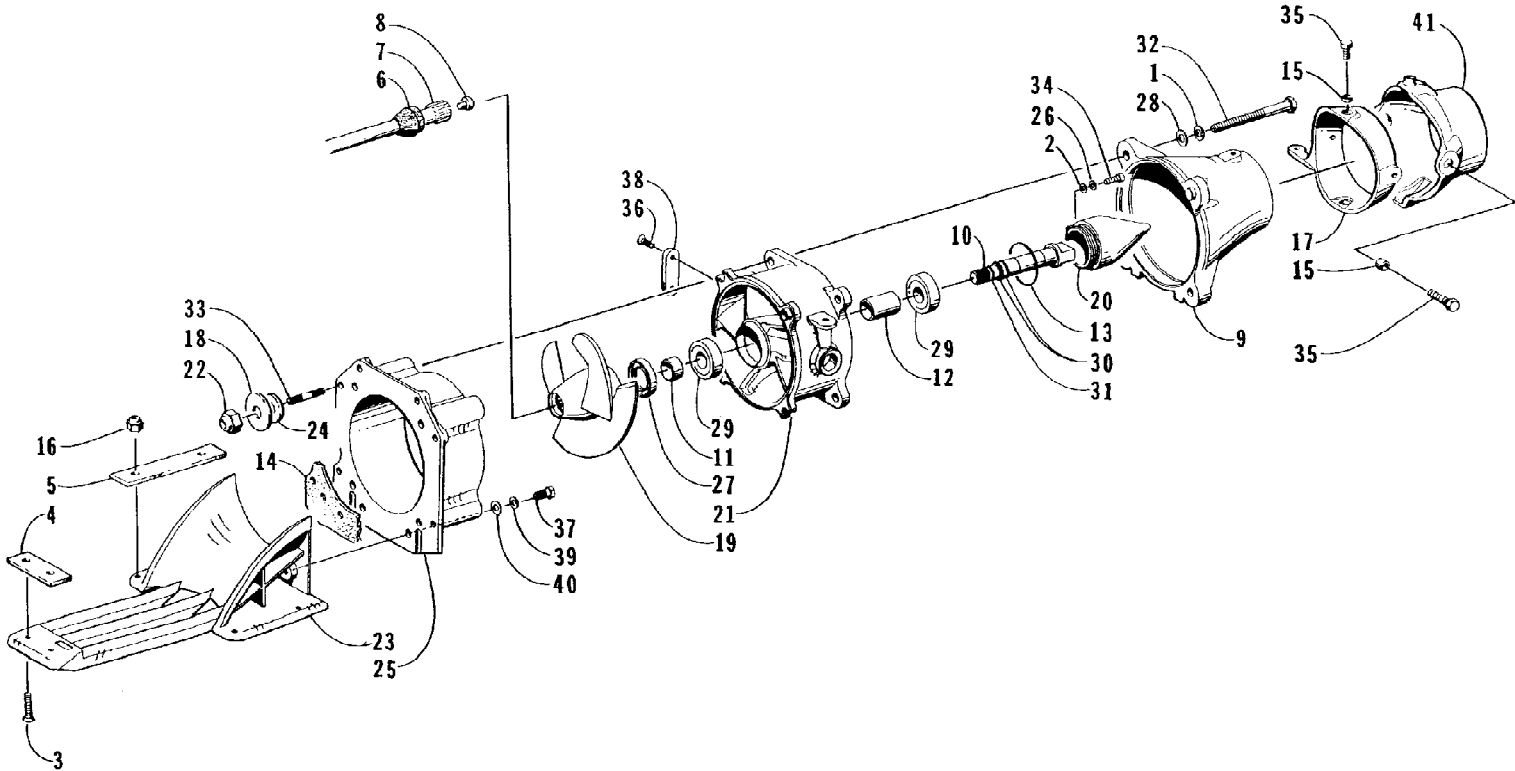

1996 DAYTONA 770 (96DTB-W-1996)
IGNITION COIL

1996 DAYTONA 770 (96DTB-W-1996)
IGNITION COIL

Page 26 of 58

Ref #	Part Number	Qty	S/P/F	Description
1	3008-343	1	S	Coil Assembly, Ignition
2	3008-402	2		Screw, Machine
3	3003-023	2	/P	Washer
4	3008-334	2	/P	Grommet
5	3008-129	2	/P	Protector, Lead Wire
6	3008-045	1		Clip
7	3003-737	2	S	Cap Assembly, Spark Plug
8	3003-787	2		Tie, Cable

1996 DAYTONA 770 (96DTB-W-1996)
IMPELLER DRIVE ASSEMBLY

1996 DAYTONA 770 (96DTB-W-1996)
 IMPELLER DRIVE ASSEMBLY

Page 28 of 58

Ref #	Part Number	Qty	S/P/F	Description
1	0624-012	4		Washer, Lock
2	0624-022	1		Washer
3	0624-186	6		Screw, Machine
4	1673-104	1		Plate, Backing
5	1673-105	2		Plate, Backing
6	0673-787	1	S	Grommet, Seal
7	0675-060	1	S	Driveshaft
8	0673-618	2	/P	Bumper, Driveshaft
9	0675-027	1		Venturi
10	0675-098	1	/P	Shaft, Rear - Impeller
11	0675-085	1		Spacer, Impeller
12	0675-084	1		Spacer, Bearing
13	0675-127	1		O-Ring
14	0675-135	1		Gasket, Pump
15	1673-121	4	/P	Bushing
16	0674-250	6		Nut, Lock
17	0675-090	1		Ring, Steering
18	0624-125	6	/P	Washer
19	0675-064	1		Impeller
20	0675-023	1		Endcap, Stator
21	0675-021	1		Stator
22	0624-090	6		Nut, Lock
23	0675-069	1		Grate, Inlet
24	0624-387	6		Washer, Sealing
25	0675-067	1		Wear Ring
26	0624-036	1		Washer, Lock
27	0675-119	1	S	Seal
28	0624-008	4		Washer
29	0673-609	2		Bearing, Stator
30	0673-608	2		O-Ring
31	0673-607	1		O-Ring
32	0624-371	4		Screw, Cap
33	0624-319	6		Stud
34	0624-314	1		Screw, Cap
35	0624-174	4		Screw, Cap
36	0624-183	2		Screw, Machine
37	0624-026	2		Screw, Cap
38	0624-084	1		Anode, Zinc
39	0624-027	2		Washer, Lock
40	0624-028	2		Washer
41	0675-092	1		Nozzle, Trim