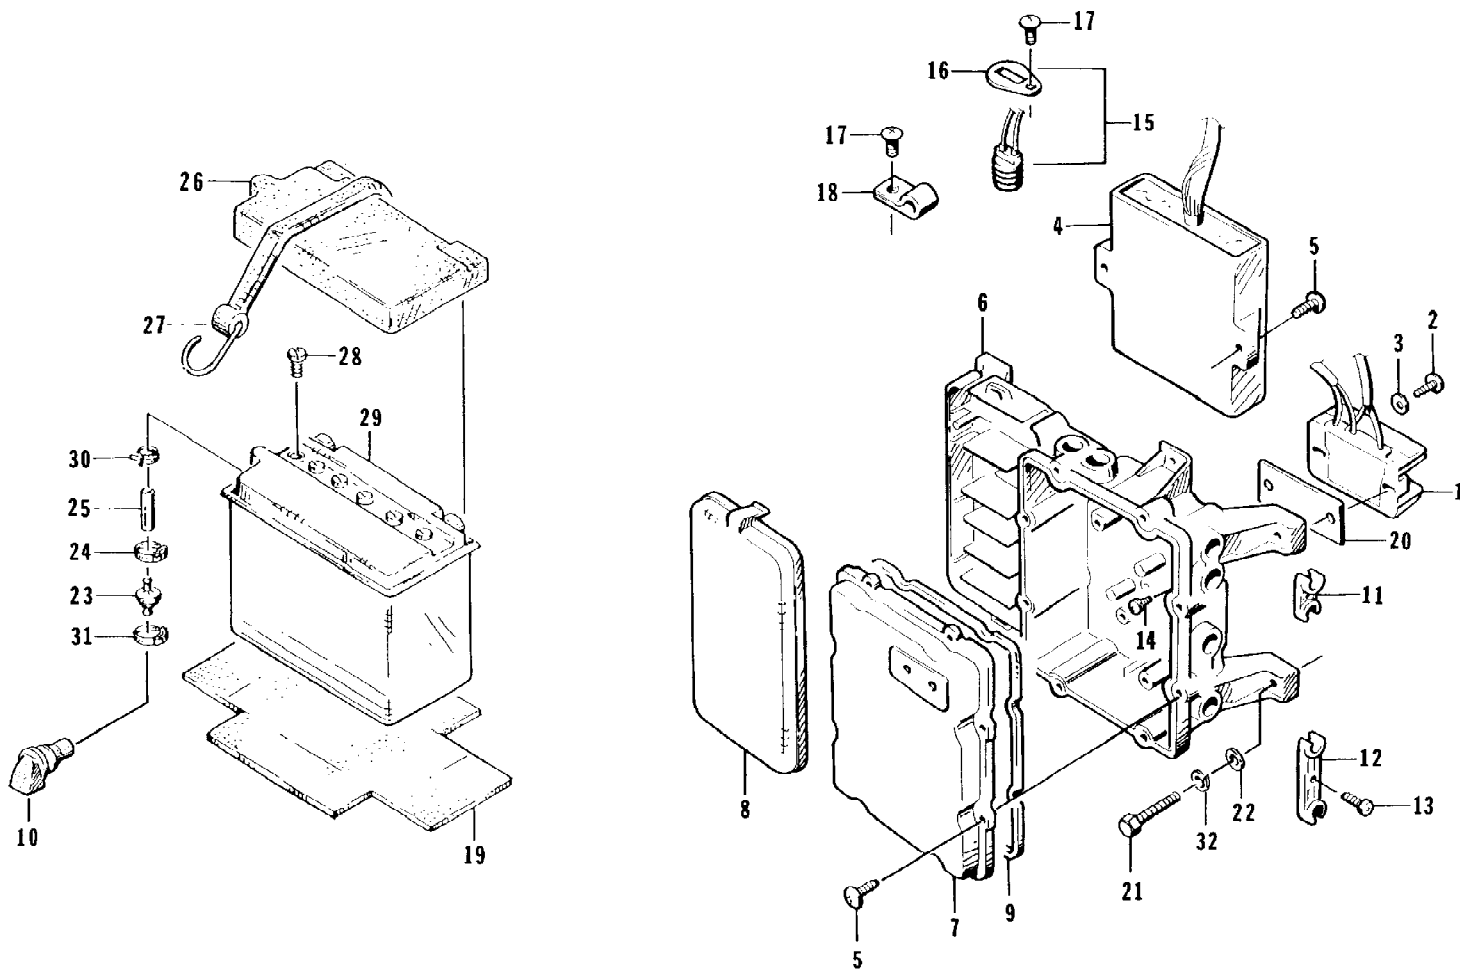

1996 DAYTONA 770 (96DTB-W-1996)
ELECTRICAL MODULE AND BATTERY

1996 DAYTONA 770 (96DTB-W-1996)
ELECTRICAL MODULE AND BATTERY

Page 12 of 58

Ref #	Part Number	Qty	S/P/F	Description
1	3008-279	1	/P	Regulator Assembly (inc. 2)
2	3008-318	2	S	Screw, Regulator
3	3008-337	2		Washer, Regulator
4	3008-468	1		Unit, CDI
5	3008-319	3		Screw, Cap
6	3008-465	1		Case
7	3008-283	1	/P	Cover
8	3008-282	1		Cover
9	3008-285	1	/P	Packing
10	0673-755	1		Vent, Thru Hull
11	3008-124	3		Holder
12	3008-125	1		Holder
13	3008-379	4		Screw, Cap
14	3008-217	1		Screw, Cap
15	3008-330	1	S/P	Sensr - Assembly (inc. 16)
16	3008-134	1		Supporter
17	3008-219	3		Screw, Machine
18	3008-040	1		Clamp
19	0673-308	1		Pad, Battery
20	3008-336	1	/P	Base, Regulator
21	0624-290	4		Screw, Cap
22	0624-228	4		Washer
23	0670-295	1		Valve, Check
24	0623-502	1		Clamp
25	0610-008	0	/P	Hose
26	0673-454	1		Cover, Battery
27	0773-382	2	/P	Tiedown
28	0645-045	6		Cap, Battery
29	0645-157	1		Battery (inc. 28)
30	0624-323	1		Clamp, Hose - Battery
31	0623-063	1		Clamp
32	0624-115	4		Washer, Lock