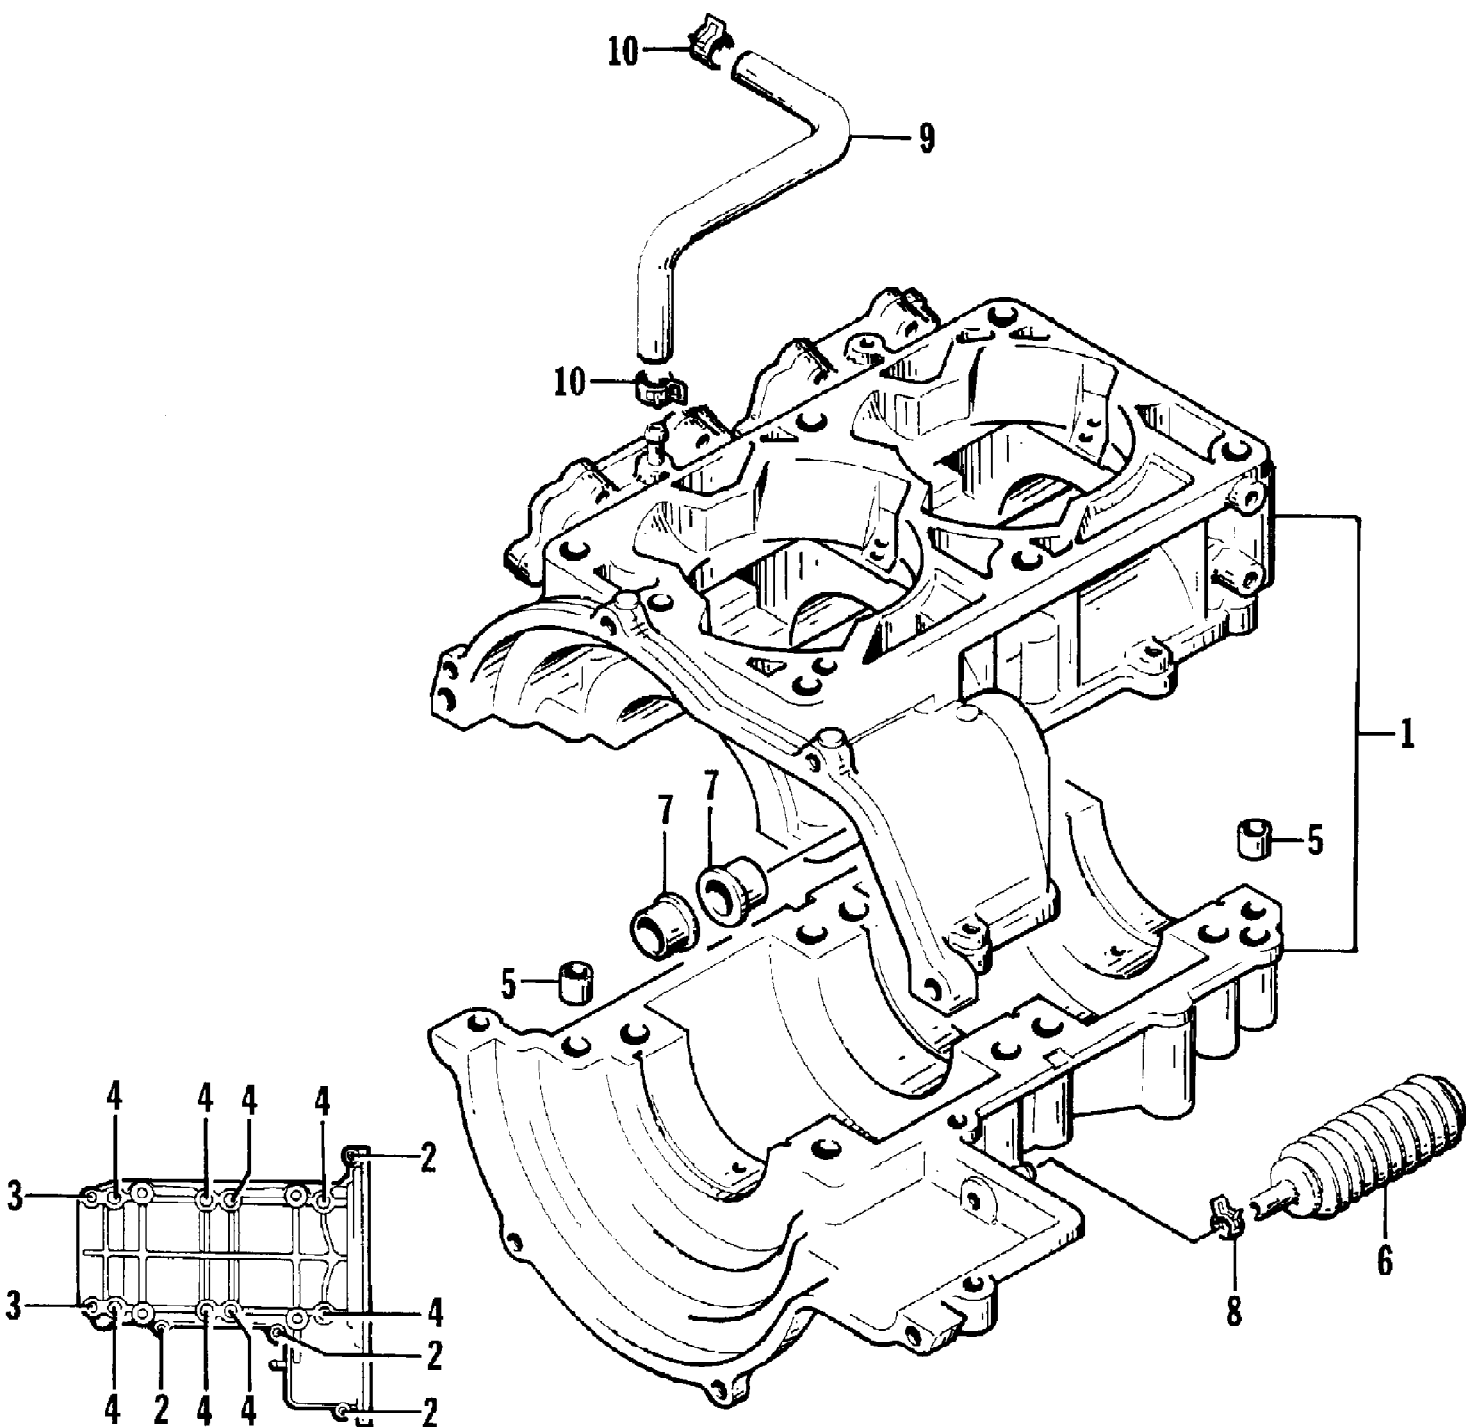

1996 DAYTONA 770 (96DTB-W-1996)
BILGE PUMP ASSEMBLY

1996 DAYTONA 770 (96DTB-W-1996)
BILGE PUMP ASSEMBLY

Page 2 of 58

Ref #	Part Number	Qty	S/P/F	Description
1	0673-377	2		Fitting, outlet - Bilge
2	0612-456	3		Seal, Fitting
3	0673-378	3	S	Nut, Fitting
4	0624-018	6		Clamp, Hose
5	0610-264	0		Hose, Bilge
6	0673-483	1		T-Connection
7	1673-199	1		Pump, Bilge
8	0624-037	1		Clamp
9	1673-194	1		Mount, Bilge Pump
10	0673-459	1		O-Ring
11	0624-072	2		Rivet
12	0673-278	1		Retainer, Drain Plug
13	0673-404	1		Plug, Drain

1996 DAYTONA 770 (96DTB-W-1996)
CRANKCASE

Page 4 of 58

Ref #	Part Number	Qty	S/P/F	Description
1	3008-428	1		Crankcase Assembly (inc. 2-5)
2	3008-210	4	/P	Screw, Cap
3	3008-211	2	S	Screw, Cap
4	3008-212	8	/P	Screw, Cap
5	3008-199	2	/P	Pin
6	3008-100	1		Bladder, Magnet Case
7	3008-105	2		Bushing, Pinion Shaft
8	3008-038	1		Clamp
9	3008-200	1	/P	Hose, Vacuum
10	3008-039	2		Clamp, Hose

1996 DAYTONA 770 (96DTB-W-1996)
CRANKSHAFT

Page 6 of 58

Ref #	Part Number	Qty	S/P/F	Description
1	3008-412	2	S	Piston, Standard
1	3008-414	2		Piston, Optional (+ 0.010 in.)
1	3008-416	2		Piston, Optional (+ 0.020 in.)
2	3008-413	2		Ring Set, Standard
2	3008-415	2		Ring Set, Optional (+ 0.010 in.)
2	3008-417	2		Ring Set, Optional (+ 0.020 in.)
3	3003-338	2	S	Pin
4	3003-433	2	/P	Bearing
5	3003-439	4	/P	Ring, Snap
6	3008-428	1		Crankshaft Assembly (inc. 7-21)
7	3008-427	2		Connecting Rod
8	3008-429	1	/P	Crank Pin
9	3008-430	1		Crankshaft, Right
10	3008-431	1		Wheel
12	3008-433	1		Crankshaft, Left
13	3008-069	1		Balancer
14	3003-606	1		Race, Center
15	3003-453	1		Ring, Center
16	3008-019	1		Washer
17	3008-421	1	/P	Bearing
18	3008-422	3	S	Bearing
19	3008-423	2		Bearing
20	3004-372	3	S	Screw, Machine
21	3003-354	1	S	Washer
22	3008-072	1		Spacer, Crankshaft
23	3003-367	2		Seal, Oil
24	3002-355	1		Seal, Oil - Center
25	3003-359	1		O-Ring
26	3003-658	4	/P	Pin