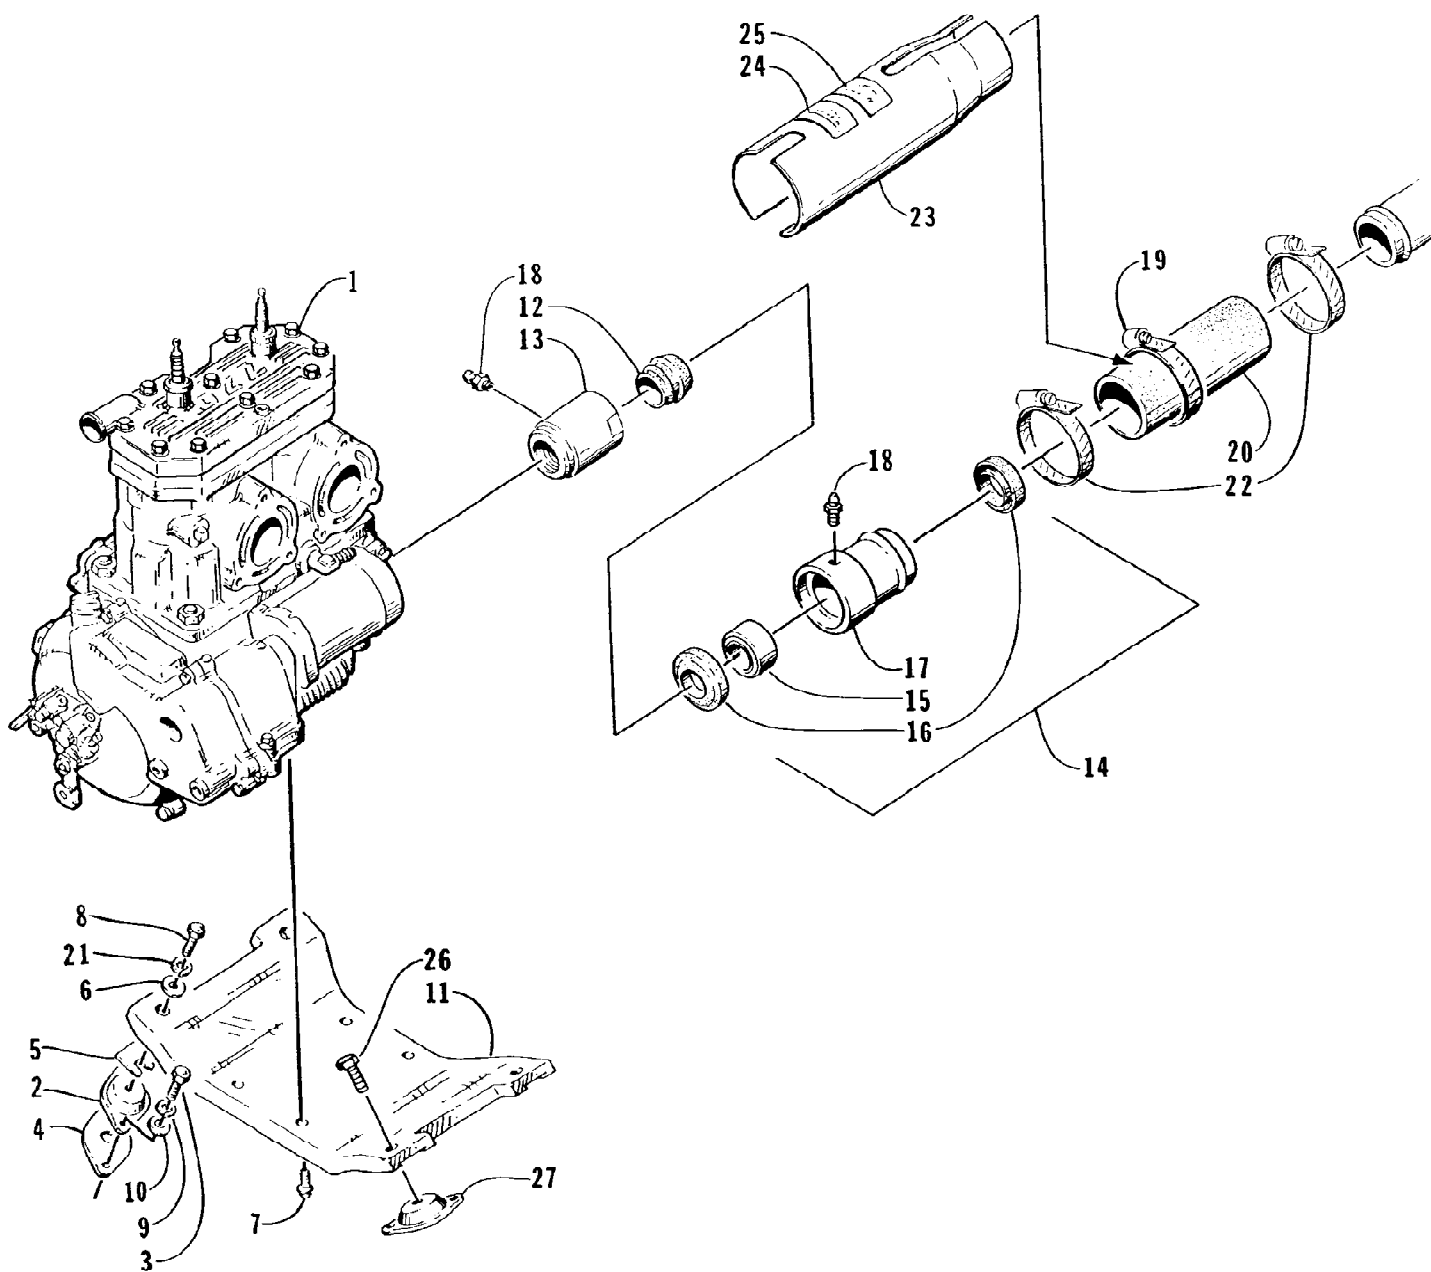

1996 DAYTONA 770 (96DTB-W-1996)
ENGINE AND RELATED ASSEMBLY

Page 14 of 58

Ref #	Part Number	Qty	S/P/F	Description
1	0662-176	1		Engine
2	3008-456	2		Damper, Engine
3	0624-087	8		Screw, Cap
4	0673-508	0	/P	Shim, Engine Munt - 0.125 in.
4	0673-509	0		Shim, Engine Munt - 0.063 in.
5	0624-014	0	/P	Shim - 0.5 mm
5	0624-015	0	/P	Shim - 1.5 mm
6	3008-016	4		Washer
7	3008-203	4	/P	Screw, Cap
8	3008-240	4		Screw, Cap
9	0624-012	8		Washer, Lock
10	0624-028	8		Washer
11	0608-167	1		Plate, Engine Mount
12	0673-787	1	S	Grommet, Seal
13	0675-059	1		Coupler, Engine
14	0775-048	1		Housing, Seal - Assembly (inc. 15-17 and one 18)
15	0675-113	1	S	Bearing
16	0675-114	2	S	Seal
17	0675-099	1		Housing/Bearing - Floating
18	0623-658	2		Fitting, Grease
19	0624-037	1		Clamp
20	0675-017	1	S	Hose, Coupler
21	0624-027	4		Washer, Lock
22	0624-390	3		Clamp
23	0773-627	1		Guard, Coupler (inc. 24-25)
24	1611-608	1		Decal, Warning
25	0614-244	1		Decal, Coupler - Servicing
26	0624-238	1		Screw, Cap
27	3008-054	2		Damper, Engine