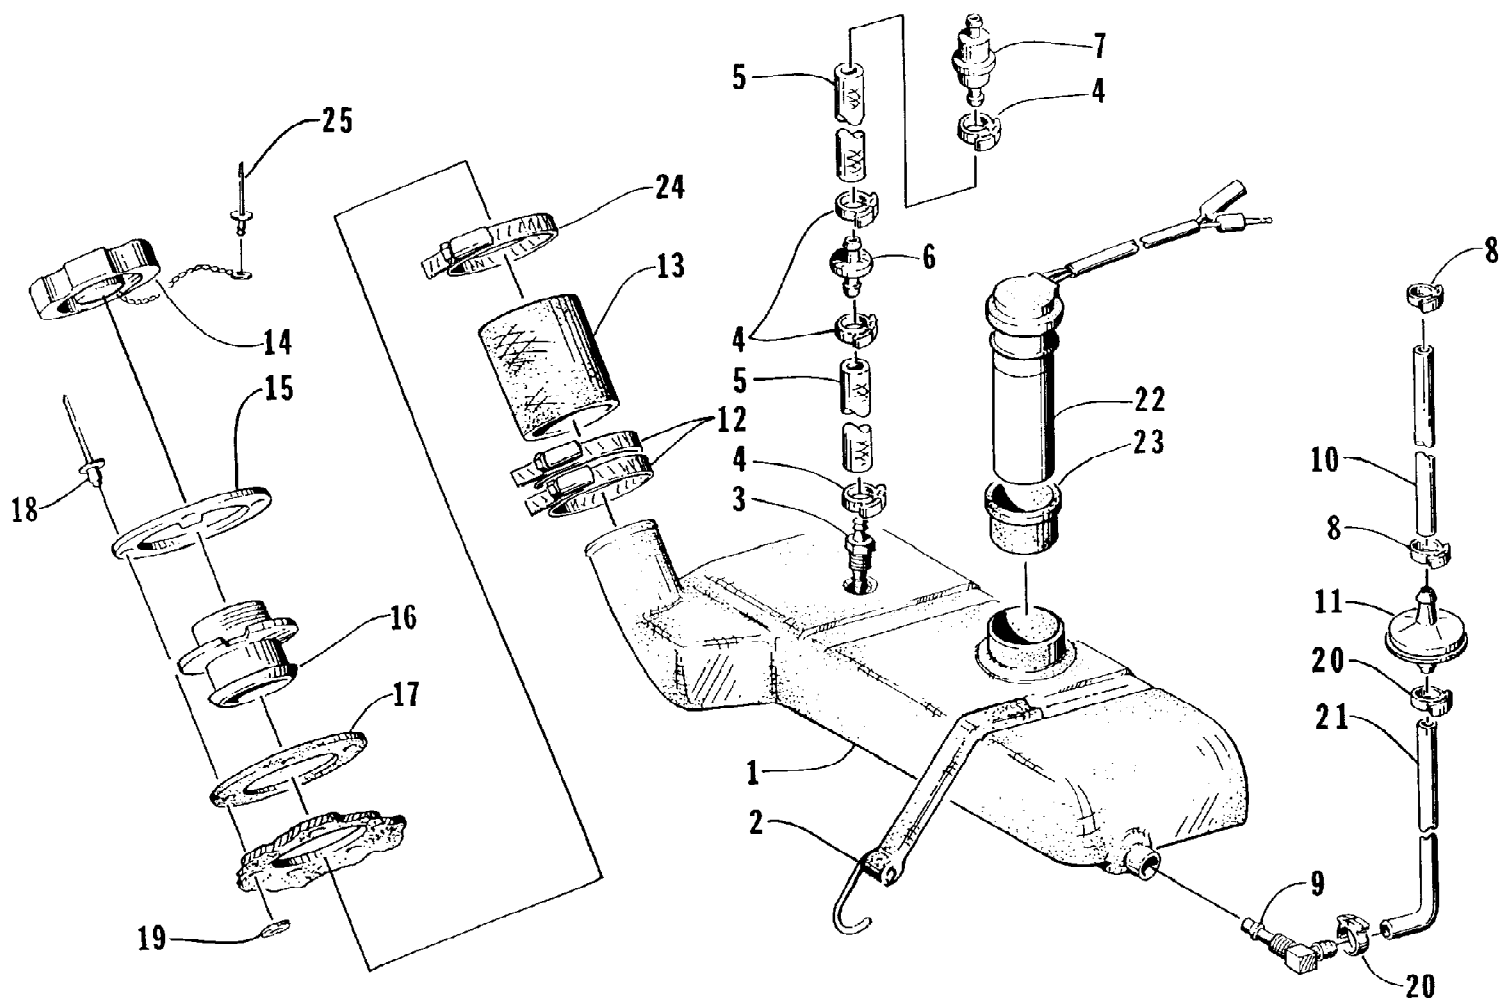

1996 DAYTONA 770 (96DTB-W-1996)
OIL TANK ASSEMBLY

Page 42 of 58

Ref #	Part Number	Qty	S/P/F	Description
1	0670-476	1		Tank, Oil
2	0773-383	2		Tiedwn
3	0670-564	1		Outlet, Tank
4	0624-120	4		Clamp, Hse
5	0610-107	0		Hose
6	0610-059	1		Valve, Check
7	0510-335	1	/P	Filter, Fuel
8	0623-063	4		Clamp
9	0673-984	1		Fitting, Elbow
10	0610-008	0	/P	Hose, oil Line
11	0673-998	1		Filter, oil
12	0624-037	2		Clamp, Hose
13	0710-189	1		Hose, Filler
14	0670-551	1	/P	Cap, oil
15	0670-304	1		Ring, Mounting Filler Neck
16	0670-270	1		Filler Neck
17	0670-271	1		Seal, Filler Neck
18	0623-602	6	S	Rivet
19	0623-603	6		Washer
20	0623-646	2		Clamp
21	0610-263	0		Hose, oil
22	0620-181	1	S	Sensor, Low oil
23	0609-237	1		Seal, Grmmet - Oil Sensor
24	0624-390	1		Clamp, Hose
25	0624-074	1		Rivet