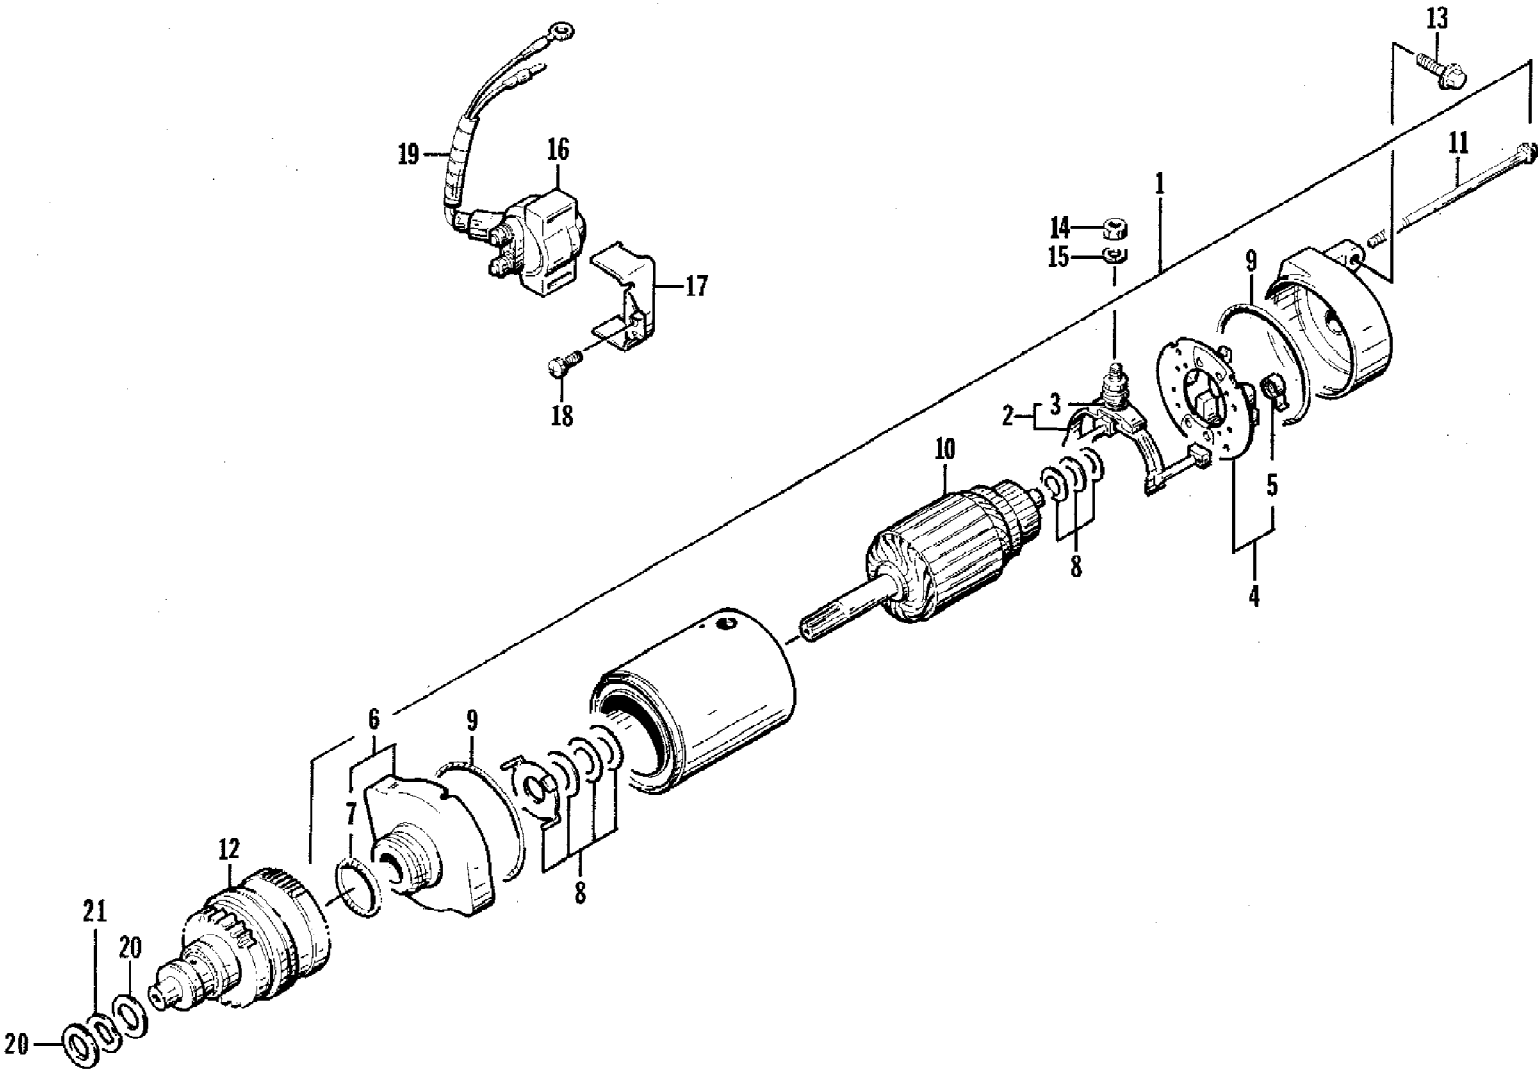

1996 DAYTONA 770 (96DTB-W-1996)
STARTER MOTOR

1996 DAYTONA 770 (96DTB-W-1996)
STARTER MOTOR

Page 50 of 58

Ref #	Part Number	Qty	S/P/F	Description
1	3008-462	1		Starter Motor Assembly (inc. 2-11)
2	3008-094	1	/P	Terminal Set, Brush (inc. 3)
3	3008-164	1		O-Ring
4	3008-095	1	/P	Holder Set, Brush (inc. 5)
5	3008-096	4		Spring,Brush
6	3008-328	1	/P	Front Bracket Assembly (inc. 7)
7	3008-363	1	/P	O-Ring
8	3008-099	2		Washer Set
9	3008-101	2	S	O-Ring
10	3008-103	1		Armature
11	3008-102	2		Cap, Screw
12	3008-387	1	/P	Pinin Assembly
13	3008-463	2		Screw, Cap
14	3008-014	1		Nut
15	3008-020	1		Washer
16	3008-165	1	/P	Relay
17	3008-140	1		Bracket
18	3008-313	1		Screw, Cap
19	3008-135	1	S	Tube
20	3008-193	2	S	Washer
21	3008-221	1		Washer