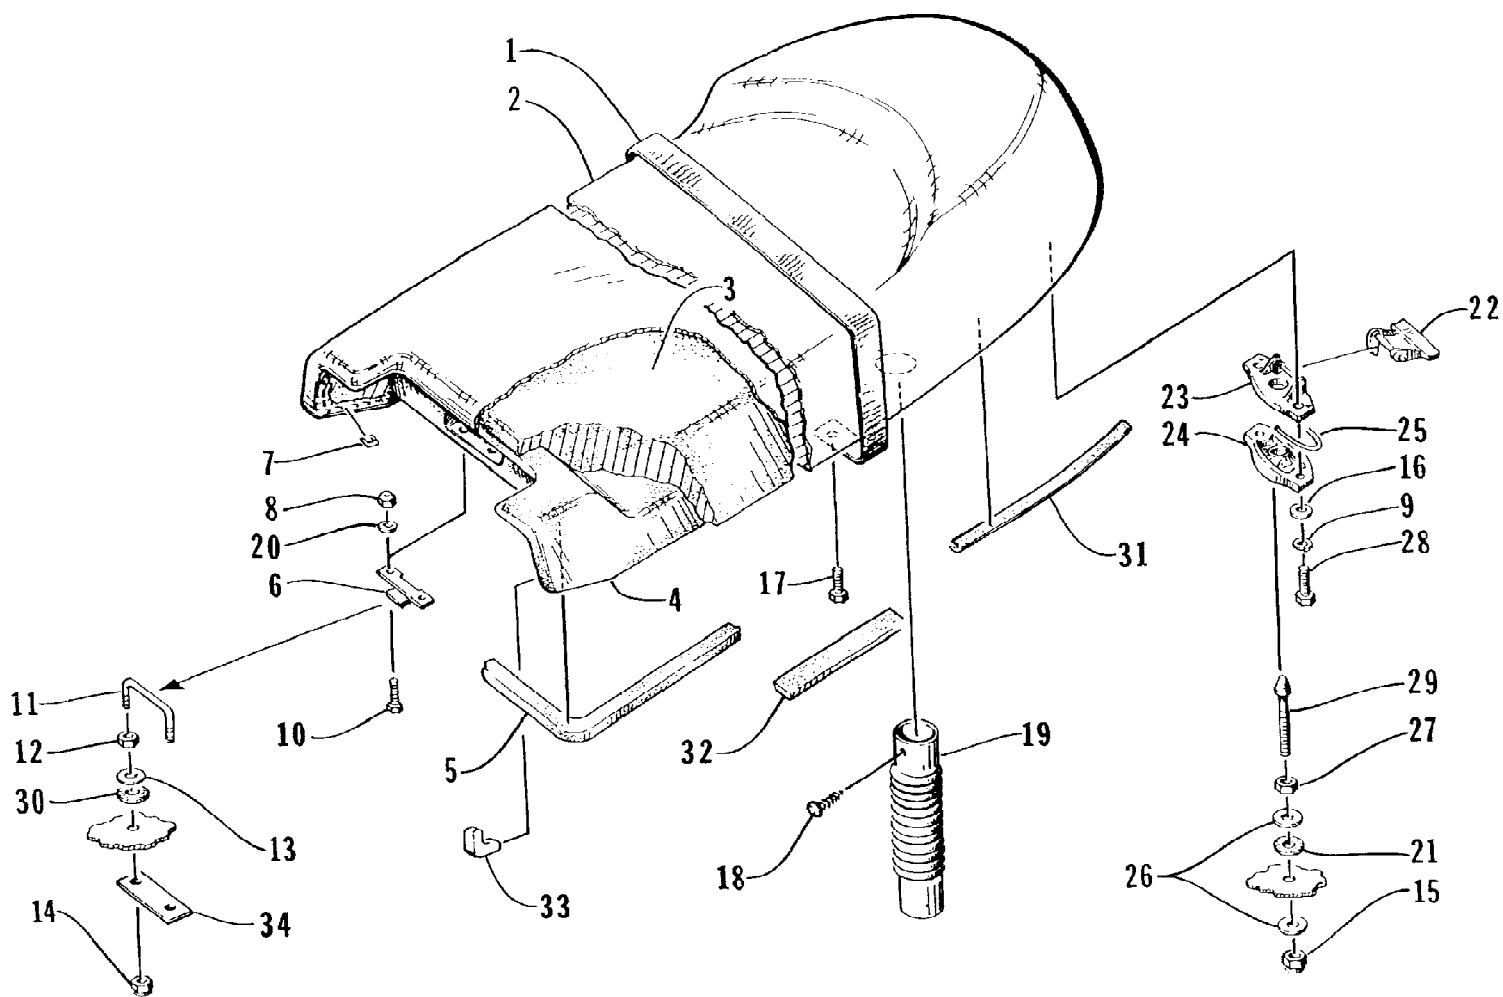

1996 DAYTONA 770 (96DTB-W-1996)
SEAT ASSEMBLY

Page 46 of 58

Ref #	Part Number	Qty	S/P/F	Description
	0773-656	1		Complete Seat Assembly
1	0773-352	2		Strap, Seat
2	0773-655	1		Cover, Seat w/Silkscreen
3	0773-500	1		Foam, Seat
4	0773-499	1		Base, Seat
5	0773-623	0		Seal, Seat Base
6	0673-668	1		Catch, Seat
7	0624-263	0		Staple
8	0624-250	2		Nut, Lck
9	0624-036	2	F	Washer, Lck
10	0624-112	2	/P/F	Screw, Cap
11	0624-262	1	F	U-Blt, Seat
12	0624-061	2	F	Nut, Jam
13	0624-125	4	/P/F	Washer
14	0624-090	2	F	Nut, Lock
15	0624-009	1	F	Nut, Lck
16	0624-022	2		Washer
17	0624-226	4		Screw, Cap
18	0623-585	3	F	Clip, Retaining
19	0610-242	1	F	Air Tube, Exhaust
20	0624-182	2		Washer
21	0623-391	1		Washer, Rubber
22	0673-026	1	F	Lever, Release - Seat Latch
23	0673-024	1	S/F	Cover, Latch - Seat
24	0673-025	1	F	Back, Latch - Seat
25	0673-023	1	F	Clip, Retaining
26	0624-159	2	F	Washer
27	0624-047	1	F	Nut, Jam
28	0624-289	2	F	Screw, Cap
29	1673-108	1	S	Stud, Latch -Seat
30	0624-126	2	F	Washer, Rubber
31	0706-371	0	/P	Trim
32	0617-195	4		Pad, Fam
33	1673-110	2		Corner, Seat
34	0673-752	1		Plate, Backing