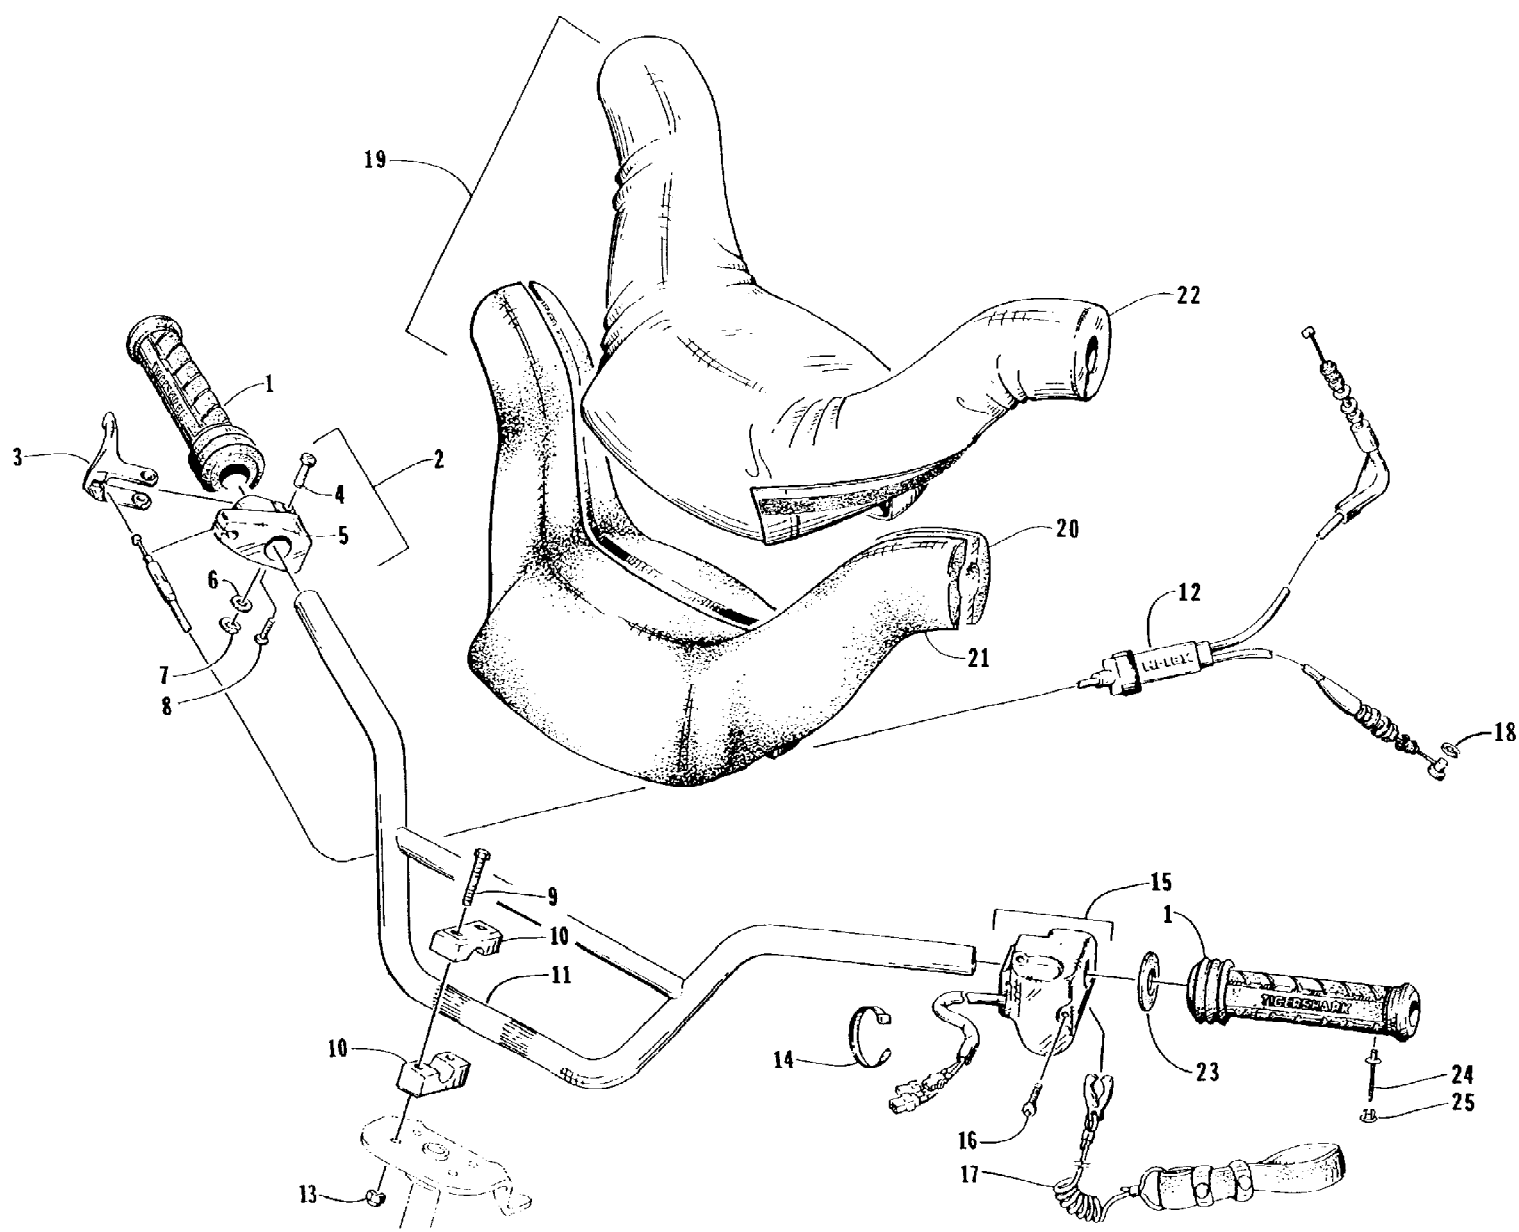

1996 DAYTONA 770 (96DTB-W-1996)
HANDLEBAR ASSEMBLY

Page 20 of 58

Ref #	Part Number	Qty	S/P/F	Description
1	0673-990	2	S	Grip, Handlebar
2	0773-018	1		Throttle, Assembly (inc. 3-8)
3	0605-234	1		Lever, Throttle
4	0605-236	1		Pin, Throttle Lever
5	0605-235	1		Housing, Throttle
6	0624-099	1		Washer
7	0624-113	1		C-Clip
8	0624-091	1		Screw, Machine
9	0624-056	4		Screw, Cap
10	0673-282	4		Cap, Steering Adjuster
11	0773-572	1		Handlebar
12	0687-076	1		Cable, Throttle
13	0624-250	4		Nut, Lock
14	0123-788	1	/P	Tie, Cable
15	0609-201	1		Tether, Switch Assembly (inc. 16-17)
16	0624-148	3		Screw, Machine
17	0609-243	1	S	Cord, Tether
18	0624-104	1		C-Clip
19	0773-552	1		Handlebar Pad - Assembly (inc. 20-22)
20	0605-253	1		Pad, Handlebar - Rear
21	0605-244	1		Pad, Handlebar - Front
22	0	1	F	Cover, Handlebar Pad
23	1673-095	1		Washer, Rubber - Handlebar
24	8060-230	2		Rivet
25	1673-111	2		Plug, Mushroom