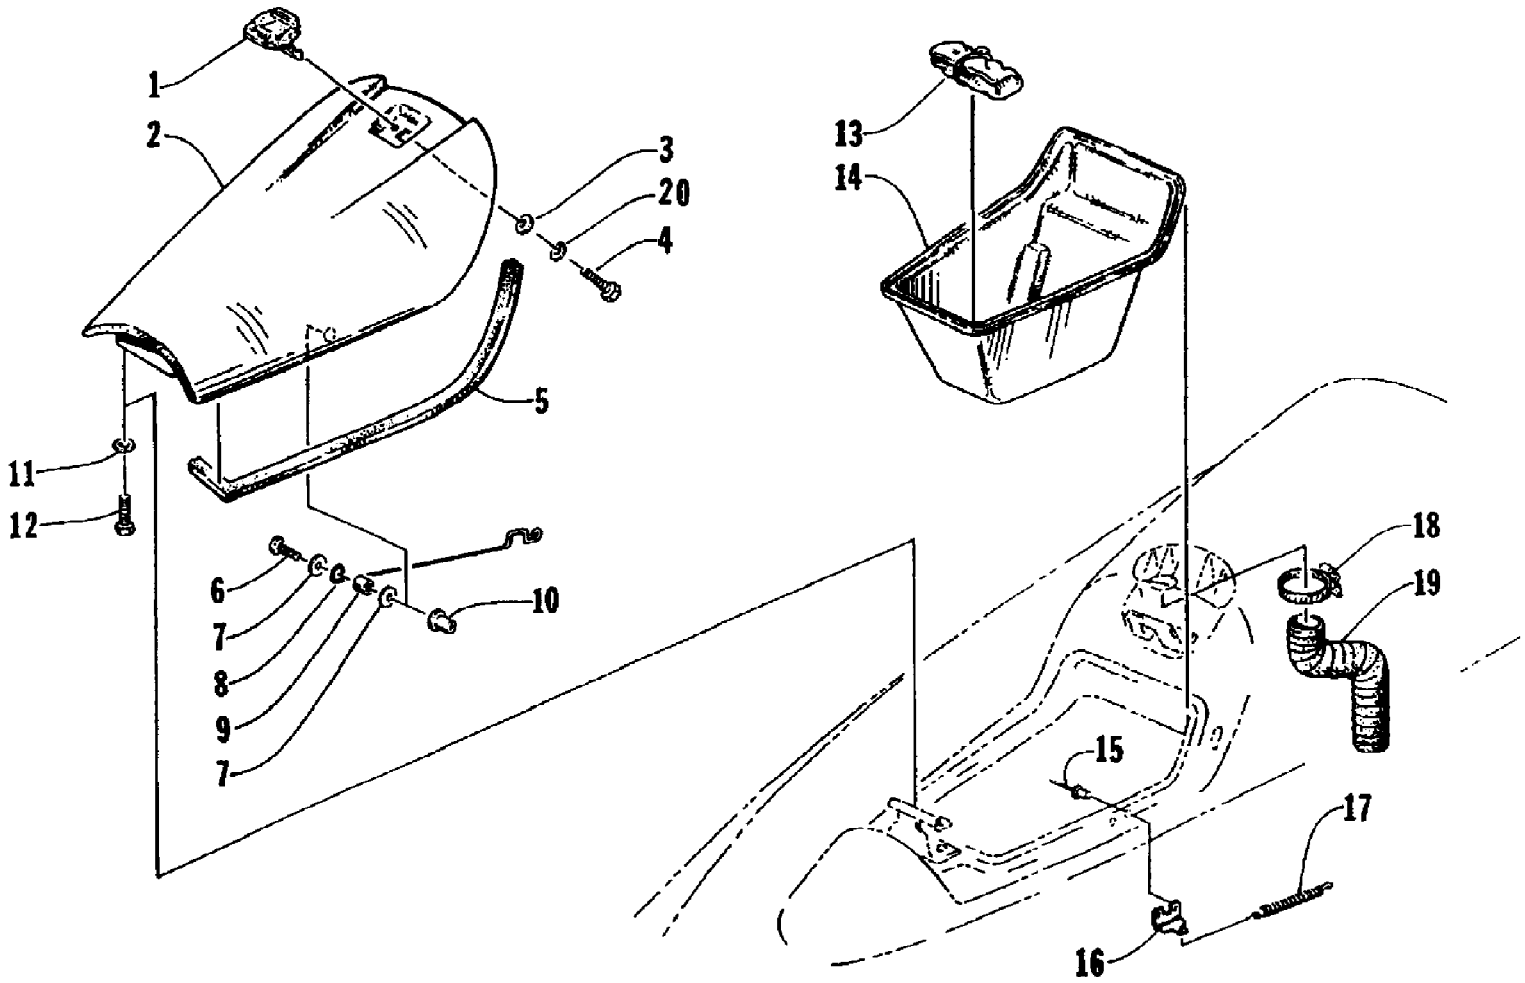

1995 MONTEGO DELUXE (95MTB-W-1995)
HATCH COVER AND STORAGE TRAY

1995 MONTEGO DELUXE (95MTB-W-1995)
HATCH COVER AND STORAGE TRAY

Page 24 of 50

Ref #	Part Number	Qty	S/P/F	Description
1	0673-177	1		Latch, Hatch Cover
2	0673-452	1		Cover, Hatch
3	0624-004	2		Washer
4	0624-092	2		Screw, Cap
5	0773-440	0	S	Seal, Hatch
6	0624-112	1	/P	Screw, Machine
7	0624-182	2		Washer, Flat
8	0773-220	1	/P	Rod, Hood Prop
9	0673-399	1		Spacer, Spring Rod
10	0624-083	1		Nut, Well
11	0624-036	2		Washer, Lock
12	0624-053	2	/P	Screw, Cap
13	0678-105	1		Kit, Tool
14	0673-250	1		Tray, Storage
15	0624-072	2		Rivet
16	0673-397	1		Bracket, Spring Rod
17	0673-400	1		Spring, Hood Prop
18	0624-207	1		Clamp
19	0610-211	1		Hose, Air Intake
20	0624-200	2		Washer, Lock