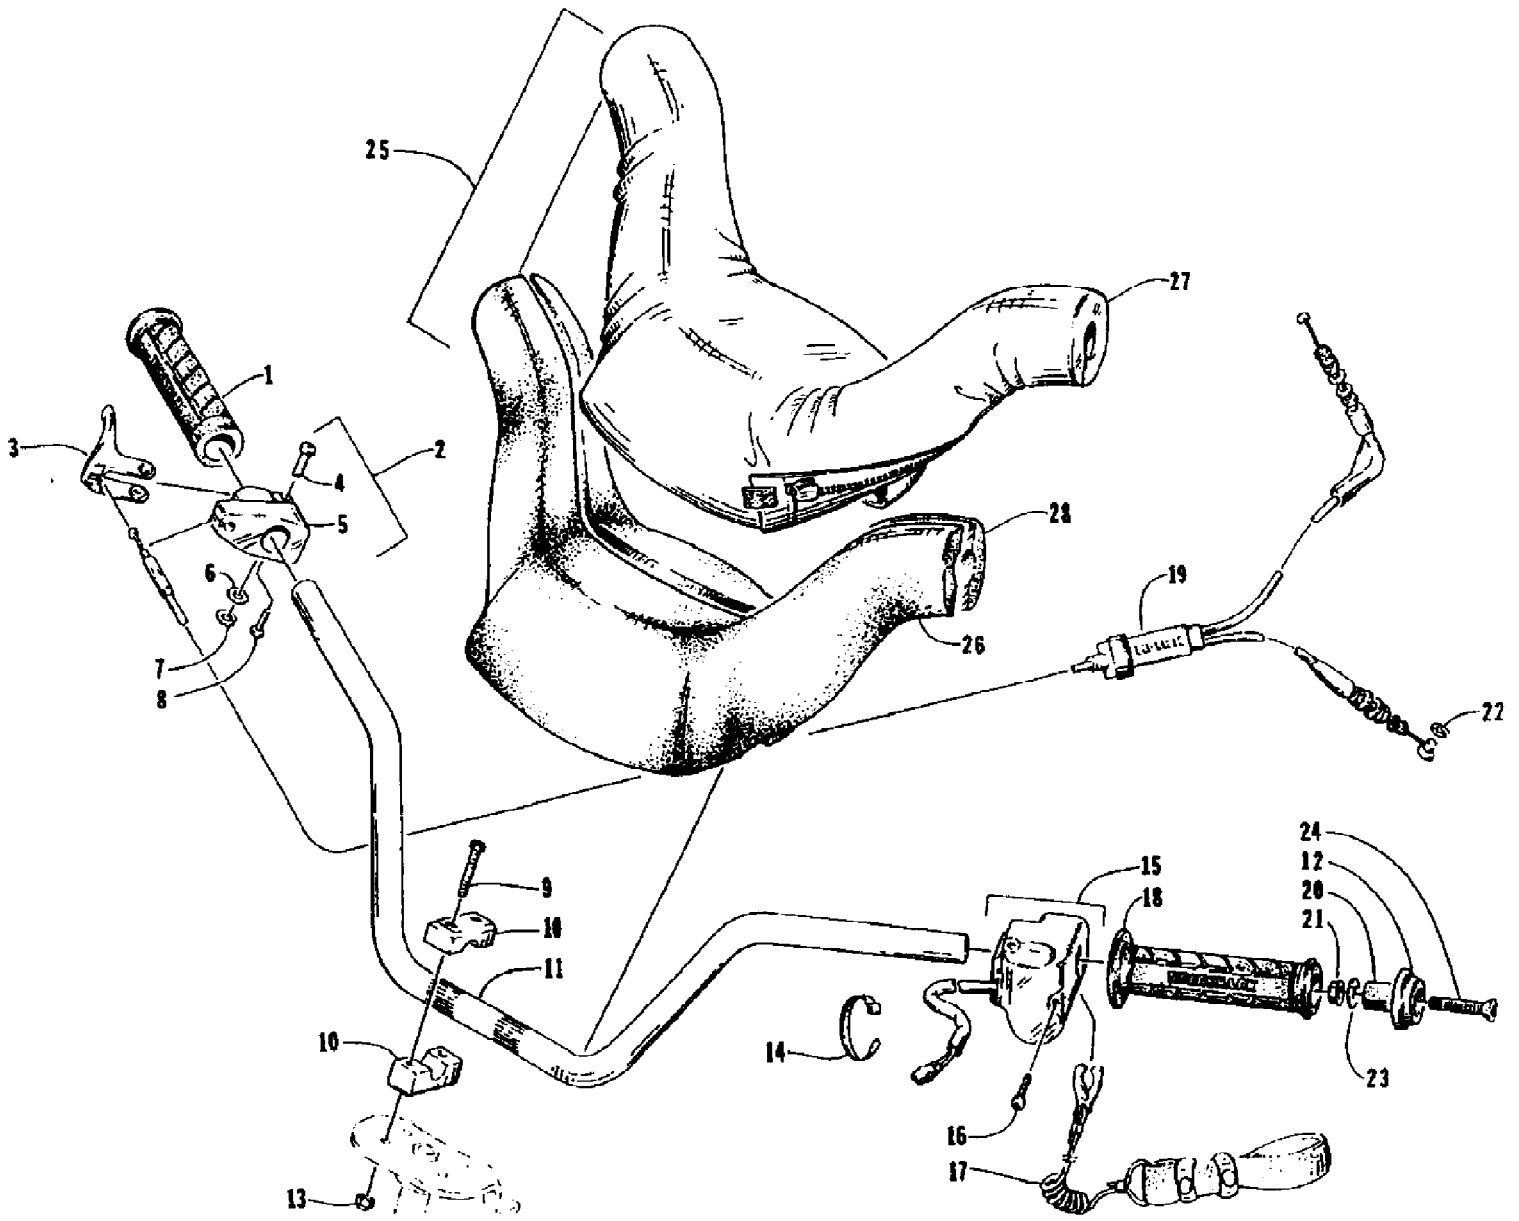

1995 MONTEGO DELUXE (95MTB-W-1995)
HANDLEBAR ASSEMBLY

Page 22 of 50

Ref #	Part Number	Qty	S/P/F	Description
1	0673-418	1	S	Grip, Handlebar - Right
2	0773-018	1		Throttle, Assembly (inc. 3-8)
3	0605-234	1		. Lever, Throttle
4	0605-236	1		. Pin, Throttle Lever
5	0605-235	1		. Housing, Throttle
6	0624-099	1		. Washer
7	0624-113	1		. C-Clip
8	0624-091	1		. Screw, Machine
9	0624-056	4		Screw, Cap
10	0673-282	4		Cap, Steering Adjuster
11	0673-317	1	S	Handlebar
12	0673-477	2		Cap, End - Grip
13	0624-250	4		Nut, Lock
14	0123-788	1	/P	Tie, Cable
15	0609-203	1		Tether, Switch Assembly (inc. 16-17)
16	0624-148	3		. Screw, Machine
17	0609-176	1	S	. Cord, Tether
18	0673-419	1	S	Grip, Handlebar - Left
19	0687-054	1		Cable, Throttle
20	0673-587	2		Plug, Compression - Grip
21	0624-233	2		Nut, Flange
22	0624-104	1		C-Clip
23	0624-303	2		Washer, Serrated
24	0624-254	2		Screw, Machine
25	0773-284	1		Handlebar Pad - Assembly (inc. 26-28)
26	0605-244	1		. Pad, Handlebar - Front
27	0773-242	1	S	. Cover, Handlebar Pad
28	0605-253	1		. Pad, Handlebar - Rear