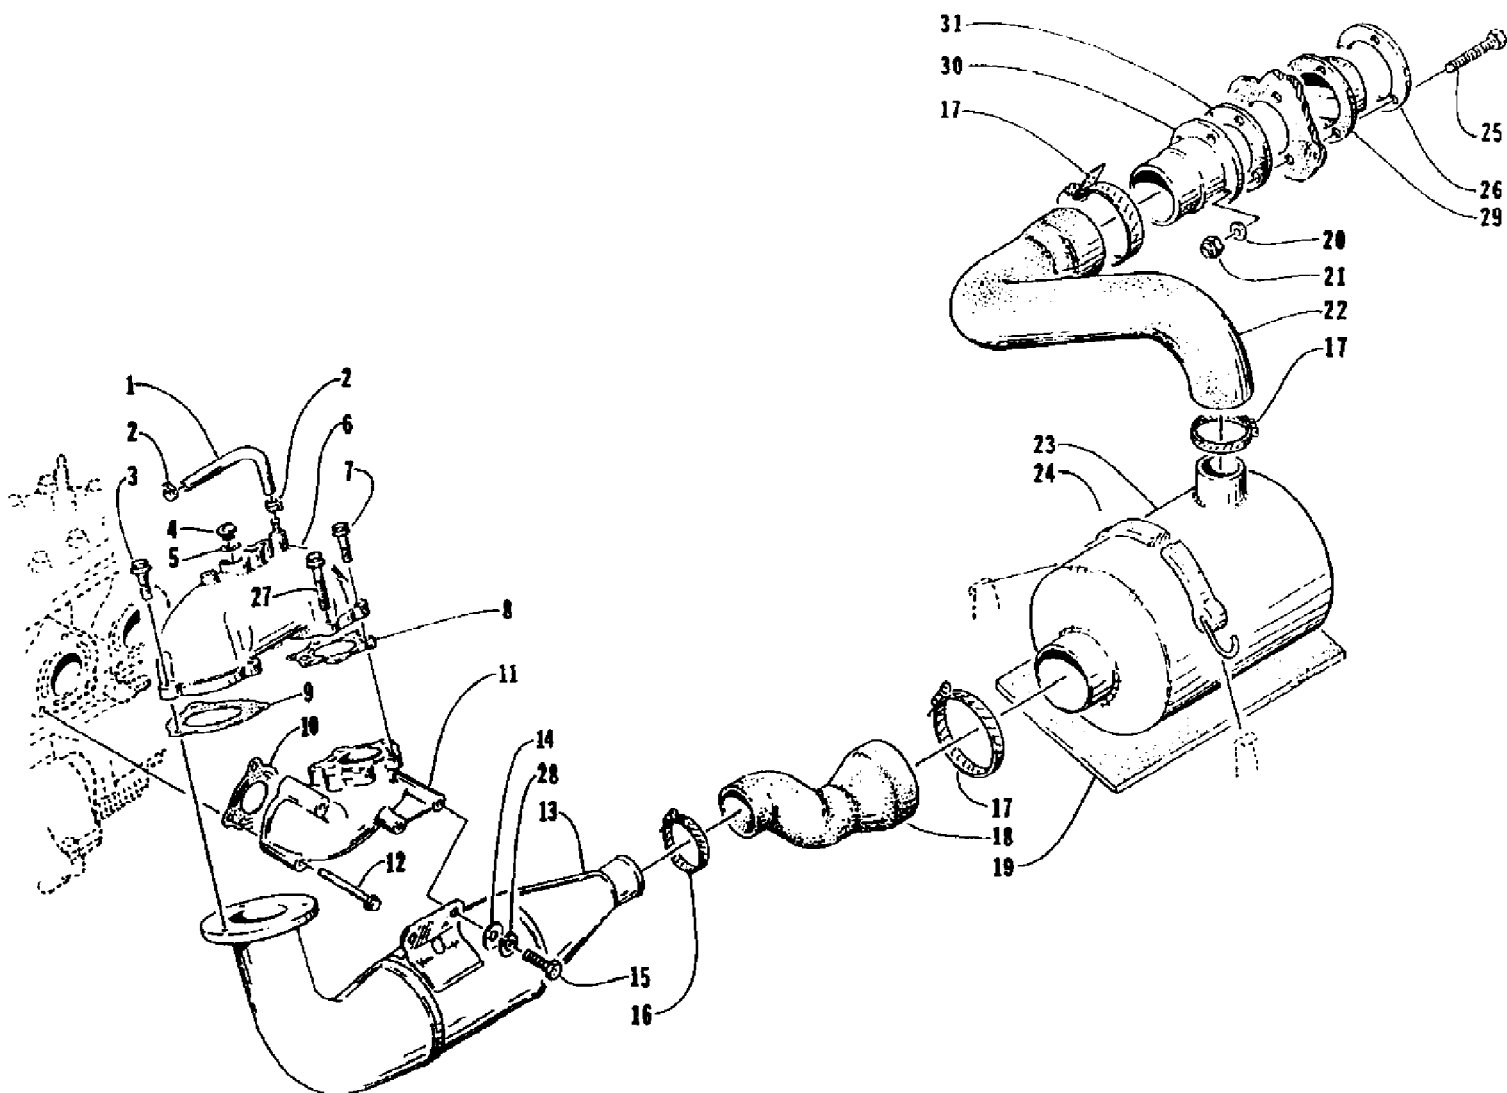

1995 MONTEGO DELUXE (95MTB-W-1995)
EXHAUST ASSEMBLY

1995 MONTEGO DELUXE (95MTB-W-1995)
EXHAUST ASSEMBLY

Page 18 of 50

Ref #	Part Number	Qty	S/P/F	Description
1	3008-200	1	/P	Hose, By-Pass
2	3008-039	2		Clamp
3	3008-004	3	S	Screw, Cap
4	3008-025	1		Plug
5	3008-022	1		Gasket
6	3008-171	1		Pipe, Exhaust
7	3008-159	3	S	Screw, Cap
8	3008-081	1	S	Gasket, Exhaust Pipe
9	3008-082	1	S	Gasket, Exhaust Joint
10	3008-080	2	S	Gasket, Exhaust Manifold
11	3008-172	1	S	Manifold, Exhaust
12	3008-151	6	S	Screw, Cap
13	3008-173	1	S	Expansion Chamber
14	3008-189	2		Washer
15	3008-188	2		Screw, Cap
16	0624-038	1		Clamp, Hose
17	0624-018	3		Clamp, Hose
18	0610-144	1		Hose, Exhaust - In
19	0673-309	1		Pad, Muffler
20	0624-004	5		Washer
21	0624-005	5	/P	Nut, Lock
22	0610-145	1		Hose, Exhaust - Out
23	0712-128	1		Muffler
24	0773-382	2	/P	Tiedown
25	0624-102	5		Screw, Cap
26	0673-451	1		Ring, Stud - Deflector
27	3008-201	2		Screw, Cap
28	3008-021	2		Washer, Lock
29	0673-436	1		Deflector, Exhaust
30	0673-135	1	/P	Fitting, Outlet - Exhaust
31	0612-391	1		Seal, Outlet Fitting