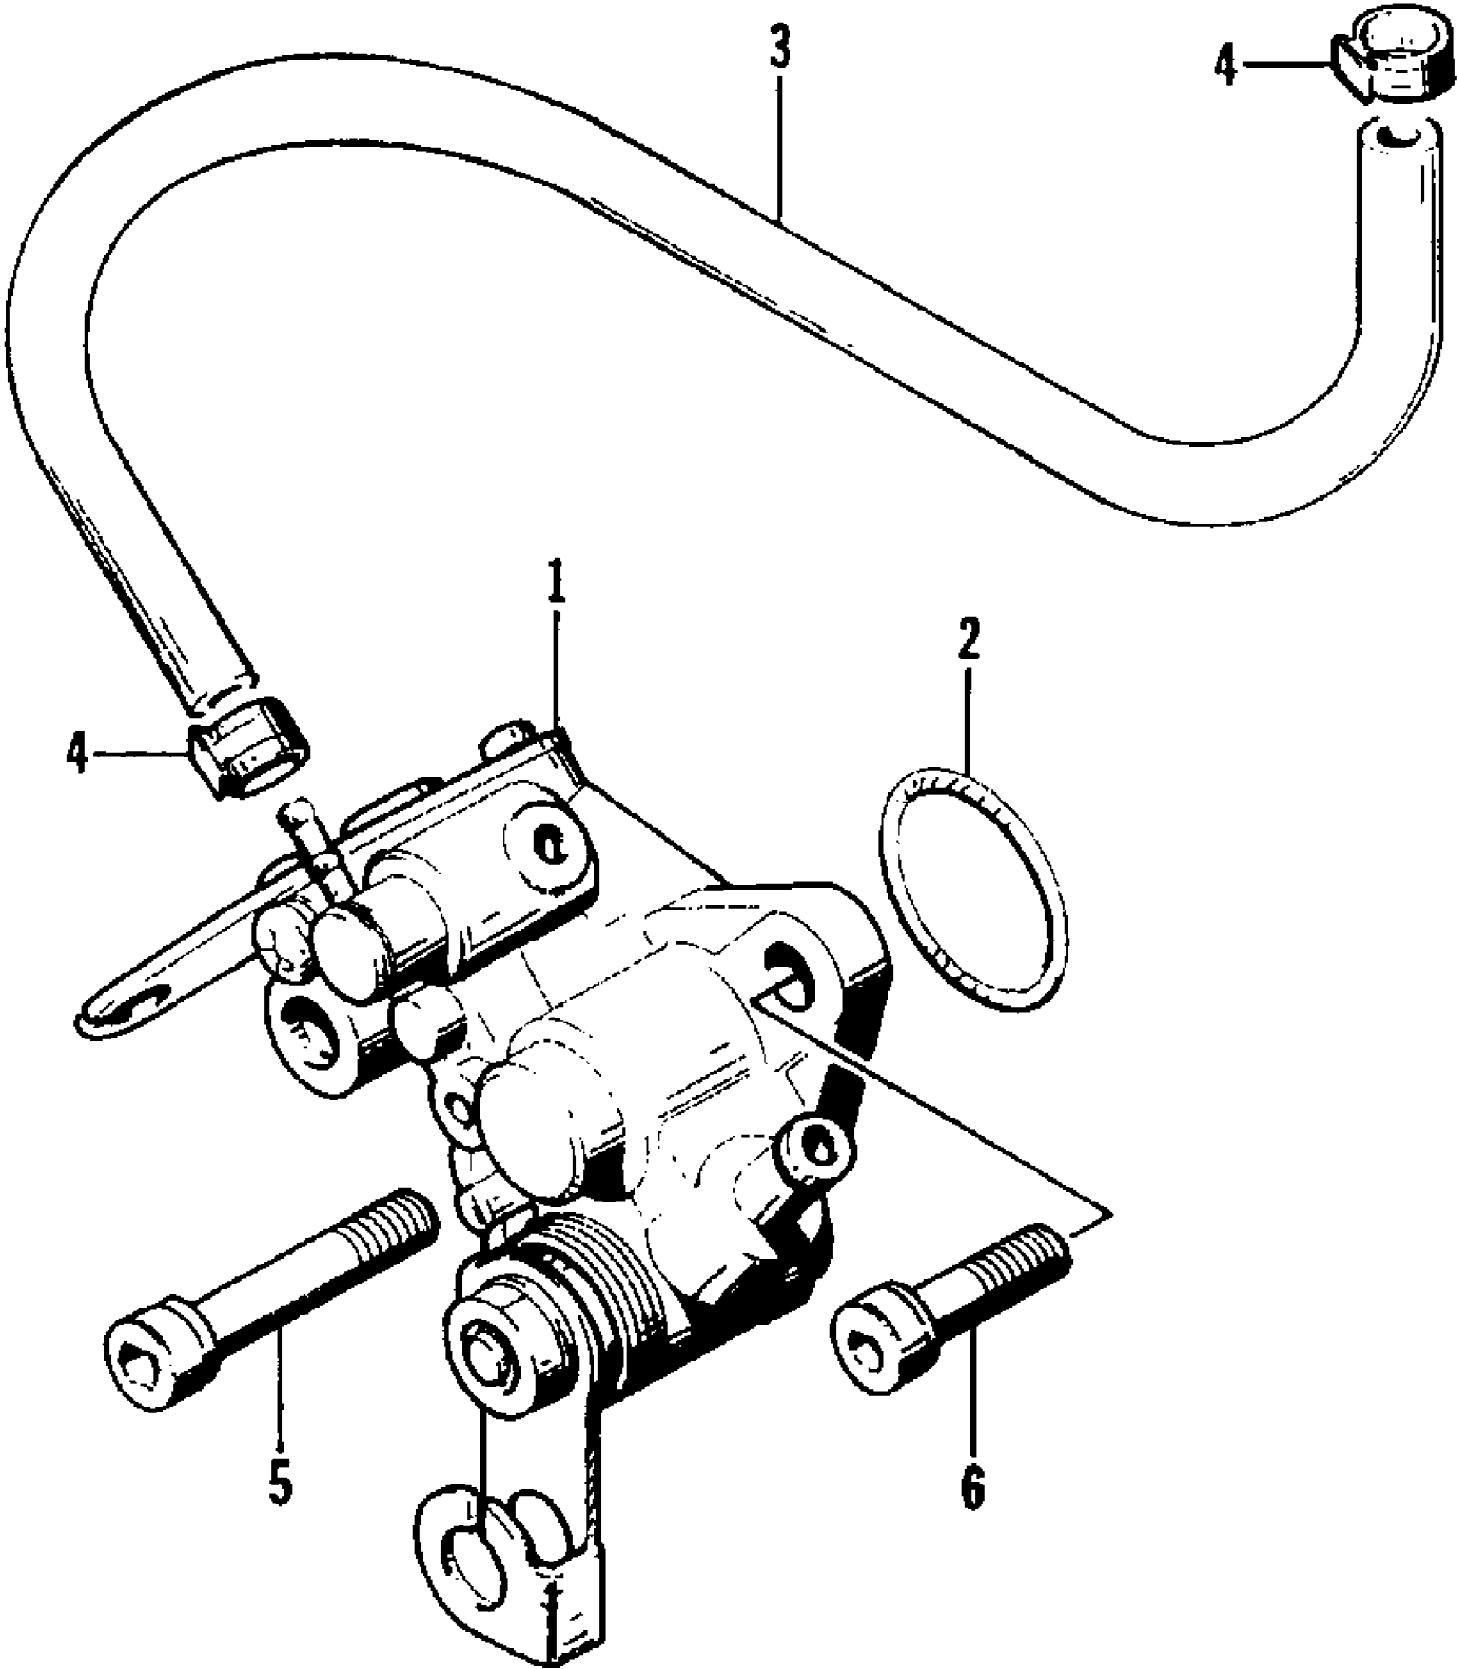

1995 MONTEGO DELUXE (95MTB-W-1995)
OIL PUMP

1995 MONTEGO DELUXE (95MTB-W-1995)
OIL PUMP

Page 38 of 50

Ref #	Part Number	Qty	S/P/F	Description
1	3008-241	1	S	Oil Pump Assembly
2	3008-030	1		O-Ring
3	3008-035	1	/P	Hose
4	0624-291	2		Clamp
5	3008-242	1		Screw, Cap
6	3008-243	1		Screw, Cap