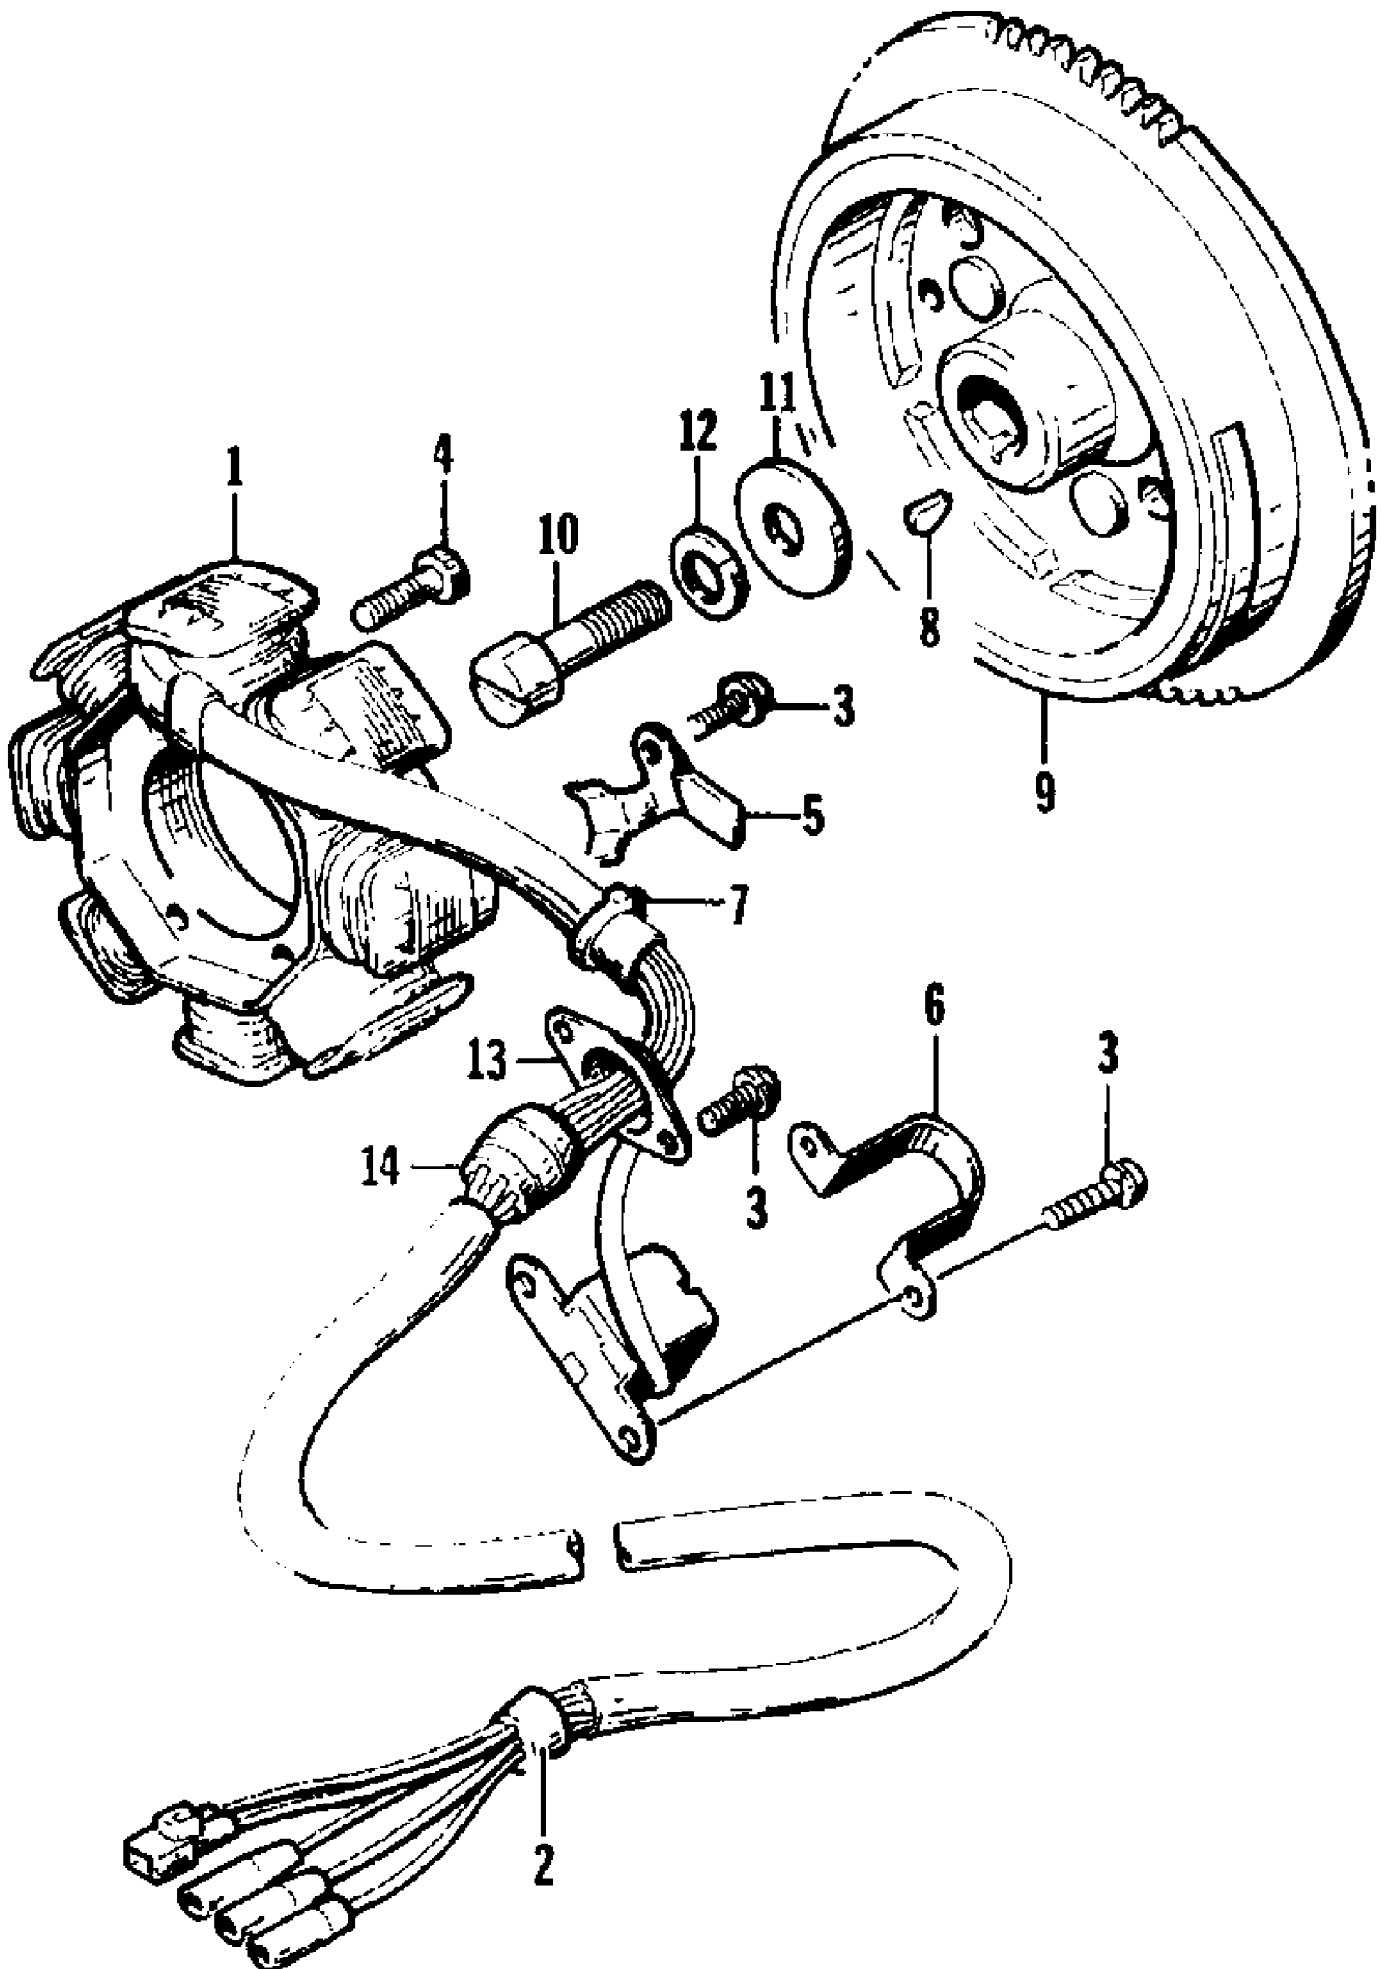

1995 MONTEGO DELUXE (95MTB-W-1995)
MAGNETO

Page 34 of 50

Ref #	Part Number	Qty	S/P/F	Description
1	3008-329	1	S	Stator
2	3008-111	1		Grommet
3	3004-706	5	S/P	Screw, Cap
4	3004-484	3	S	Screw, Cap
5	3008-109	1		Holder
6	3008-331	1	/P	Clamp
7	3003-787	1		Clamp
8	3004-540	1	/P	Key
9	3008-108	1	S	Flywheel
10	3008-119	1	S	Screw, Cap
11	3008-017	1		Washer
12	3004-362	1	S/P	Washer, Lock
13	3008-110	1		Holder, Grommet
14	3008-118	1		Grommet