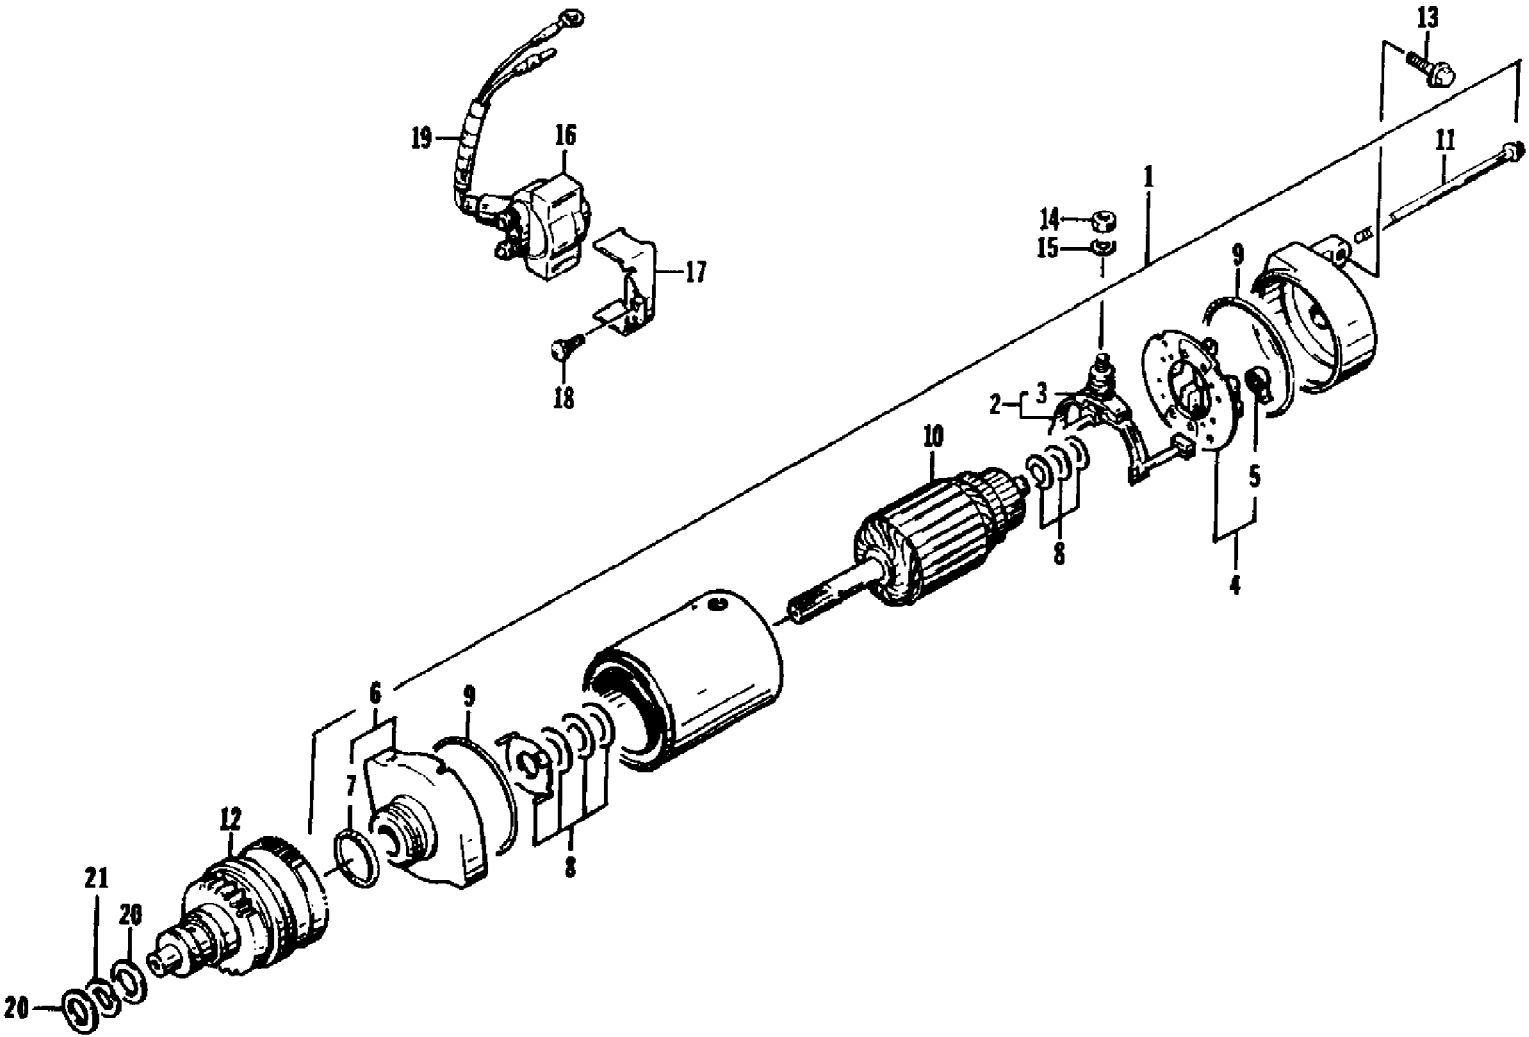

1995 MONTEGO DELUXE (95MTB-W-1995)
STARTER MOTOR

1995 MONTEGO DELUXE (95MTB-W-1995)
STARTER MOTOR

Page 46 of 50

Ref #	Part Number	Qty	S/P/F	Description
1	3008-327	1	S	Starter Motor Assembly (inc. 2-11)
2	3008-094	1	/P	.Terminal Set, Brush (inc. 3)
3	3008-164	1		..O-Ring
4	3008-095	1	/P	.Holder Set, Brush (inc. 5)
5	3008-096	4		.. Spring, Brush
6	3008-328	1	/P	. Front Bracket Assembly (inc. 7)
7	3008-098	1	S	.. O-Ring
8	3008-099	2		. Washer Set
9	3008-101	2	S	. O-Ring
10	3008-103	1		. Armature
11	3008-102	2		. Screw, Cap
12	3008-104	1	S	Pinion Assembly
13	3008-009	2		Screw, Cap
14	3008-014	1		Nut
15	3008-020	1		Washer
16	3008-165	1	/P	Relay
17	3008-140	1		Bracket
18	3008-325	1		Screw, Cap
19	3008-135	1	S	Tube
20	3008-193	2	S	Washer
21	3008-221	1		Washer