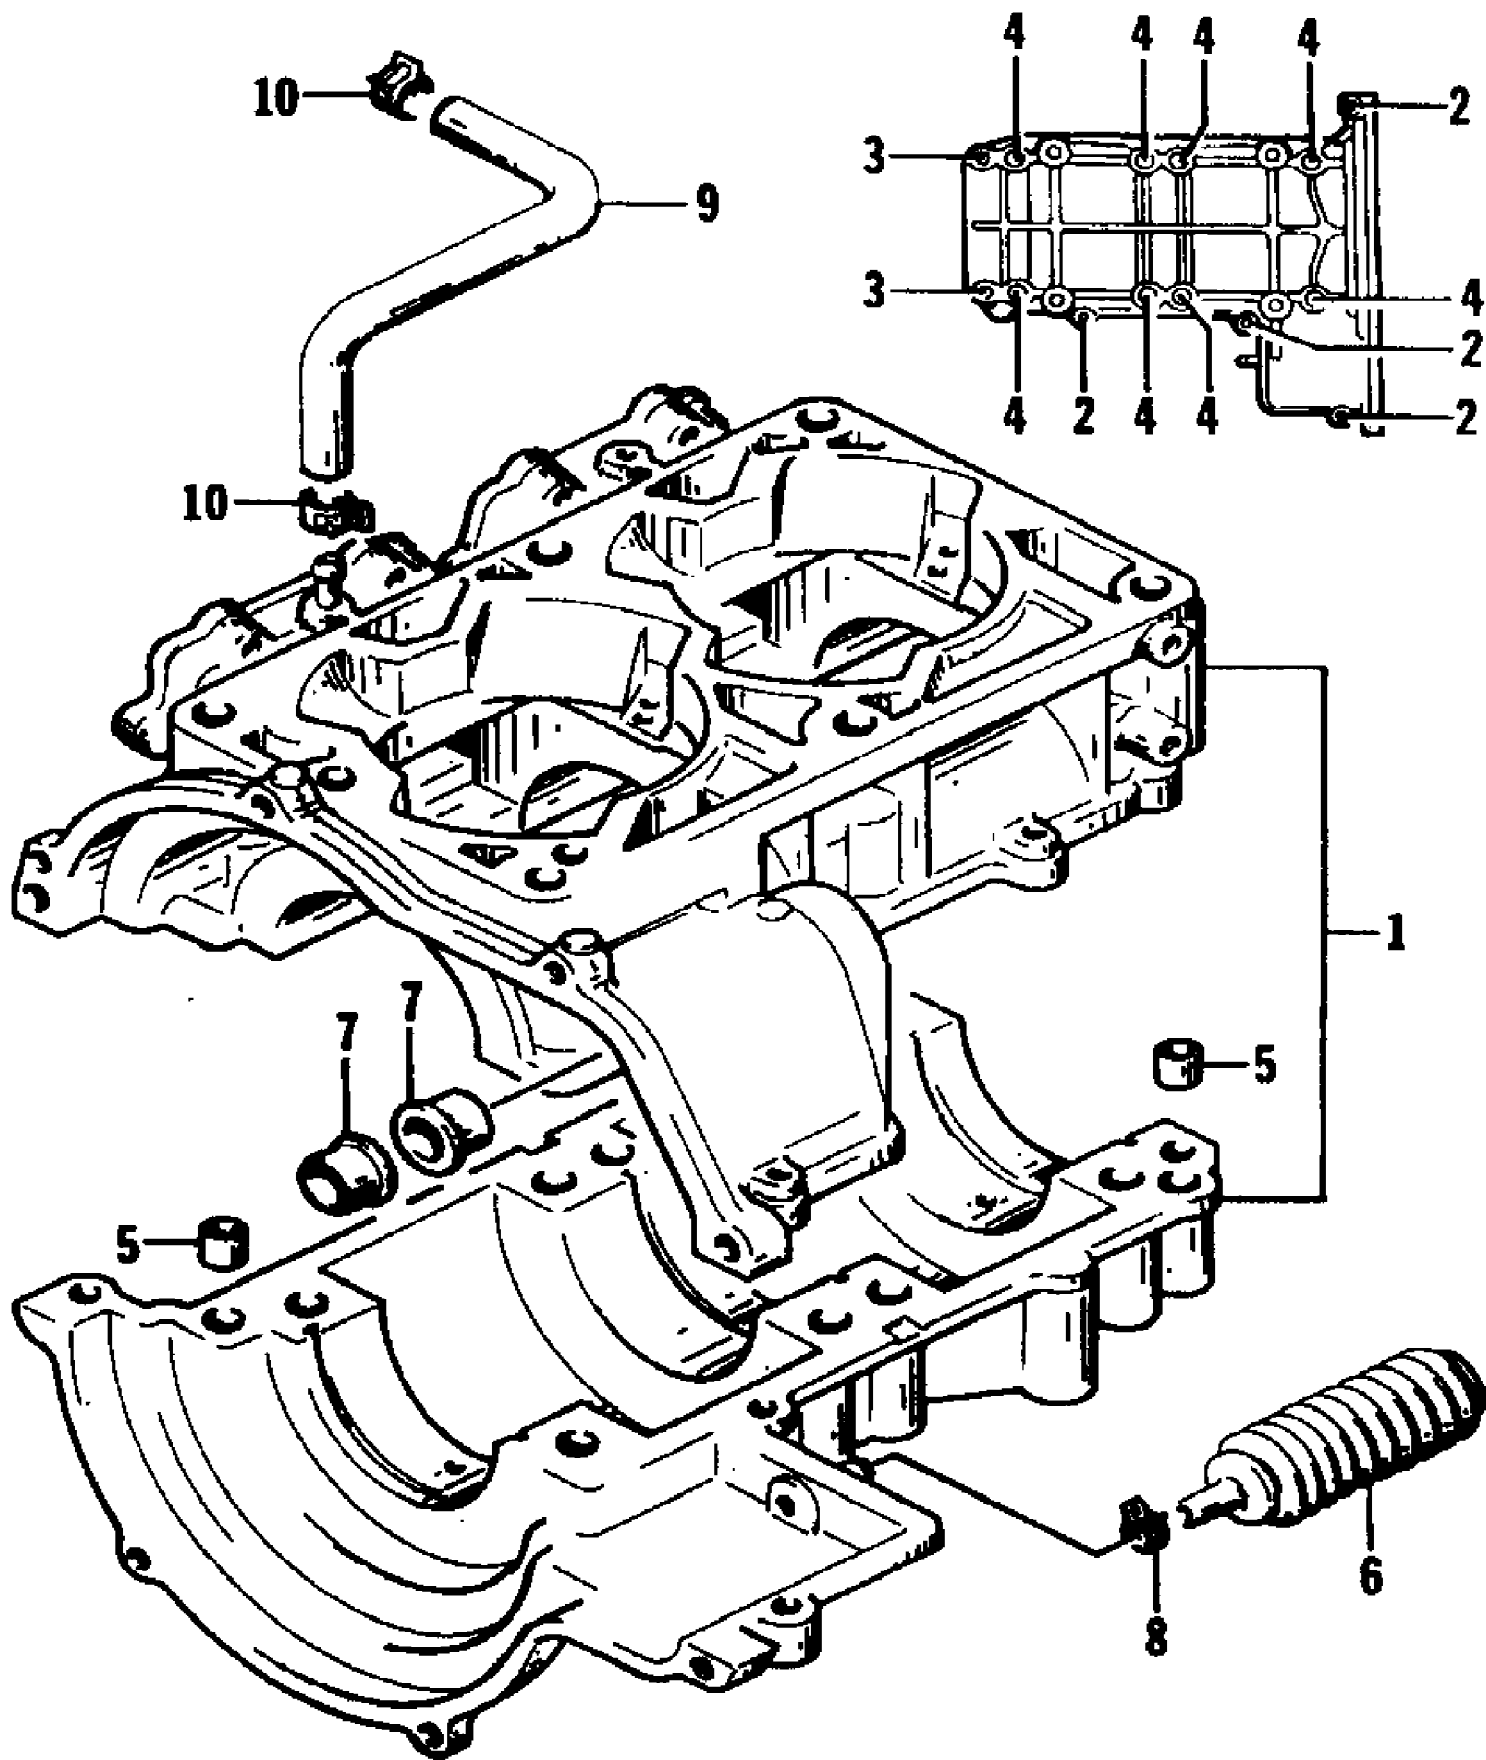

1995 MONTEGO DELUXE (95MTB-W-1995)
BILGE PUMP ASSEMBLY

1995 MONTEGO DELUXE (95MTB-W-1995)
BILGE PUMP ASSEMBLY

Page 2 of 50

Ref #	Part Number	Qty	S/P/F	Description
1	0673-377	2		Fitting, Outlet - Bilge
2	0612-361	3		Seal, Fitting
3	0673-378	3	S	Nut, Fitting
4	0624-016	6		Clamp, Hose
5	0610-090	0	S	Hose, Bilge
6	0673-483	1		T-Connection
7	0673-012	1		Pump, Bilge
8	0624-037	1		Clamp
9	0673-435	1		Plate, Mounting - Bilge Pump
10	0612-456	1		Seal, Drain Plug
11	0624-021	2		Nut, Lock
12	0673-278	1		Retainer, Drain Plug
13	0673-404	1		Plug, Drain

1995 MONTEGO DELUXE (95MTB-W-1995)
CARBURETOR

1995 MONTEGO DELUXE (95MTB-W-1995)
CARBURETOR

Page 4 of 50

Ref #	Part Number	Qty	S/P/F	Description
	0670-325	1		Carburetor Assembly
1	6505-689	4		Screw
2	6505-662	1		Cover
3	6505-663	1		Diaphragm Assembly
4	6505-692	1		Screw, Machine
5	6505-664	1		Arm
6	6505-669	1		Spring
7	6505-695	1		Screw, Machine
8	6505-682	1		Plate
9	6505-671	1		Needle Valve Assembly
10	0	1	F	Mixing Body
11	6505-681	1		Pin
12	6505-679	2		Screw, Machine
13	6505-680	1		Block, Metering
14	6505-677	1		Gasket
15	6505-694	1		Main Jet - 107.5
16	6505-690	1	S	Pilot Jet - 125
17	6505-701	1		Seal
18	6505-661	1		Washer
19	6505-660	1		Spring
20	6505-667	1		Adjuster
21	6505-659	1		Cap
22	6505-698	1		Cap
23	6505-699	1		Adjuster
24	6505-678	1		Spring
25	6505-703	2		Washer
26	6505-700	1	S	O-Ring
27	6505-676	1		Filter
28	6505-665	1		S-Gasket
29	6505-656	1	/P	Diaphragm, Damper
30	6505-702	1		Screw Assembly
31	6505-697	1		Retainer
32	6505-651	1		Spring
33	0	2	F	Grommet
34	0	2	F	Valve
35	6505-655	1		Body Assembly, Diaphragm
36	6505-683	1		O-Ring
37	6505-654	1		Diaphragm, Pump
38	6505-652	1		Cover, Pump
39	6505-704	4		Screw w/Washer
40	6505-653	1		Gasket
41	6505-817	2		Bushing, Choke Shaft
42	6505-701	2		Seal, Choke Shaft
43	6505-822	1		Collar, Lock