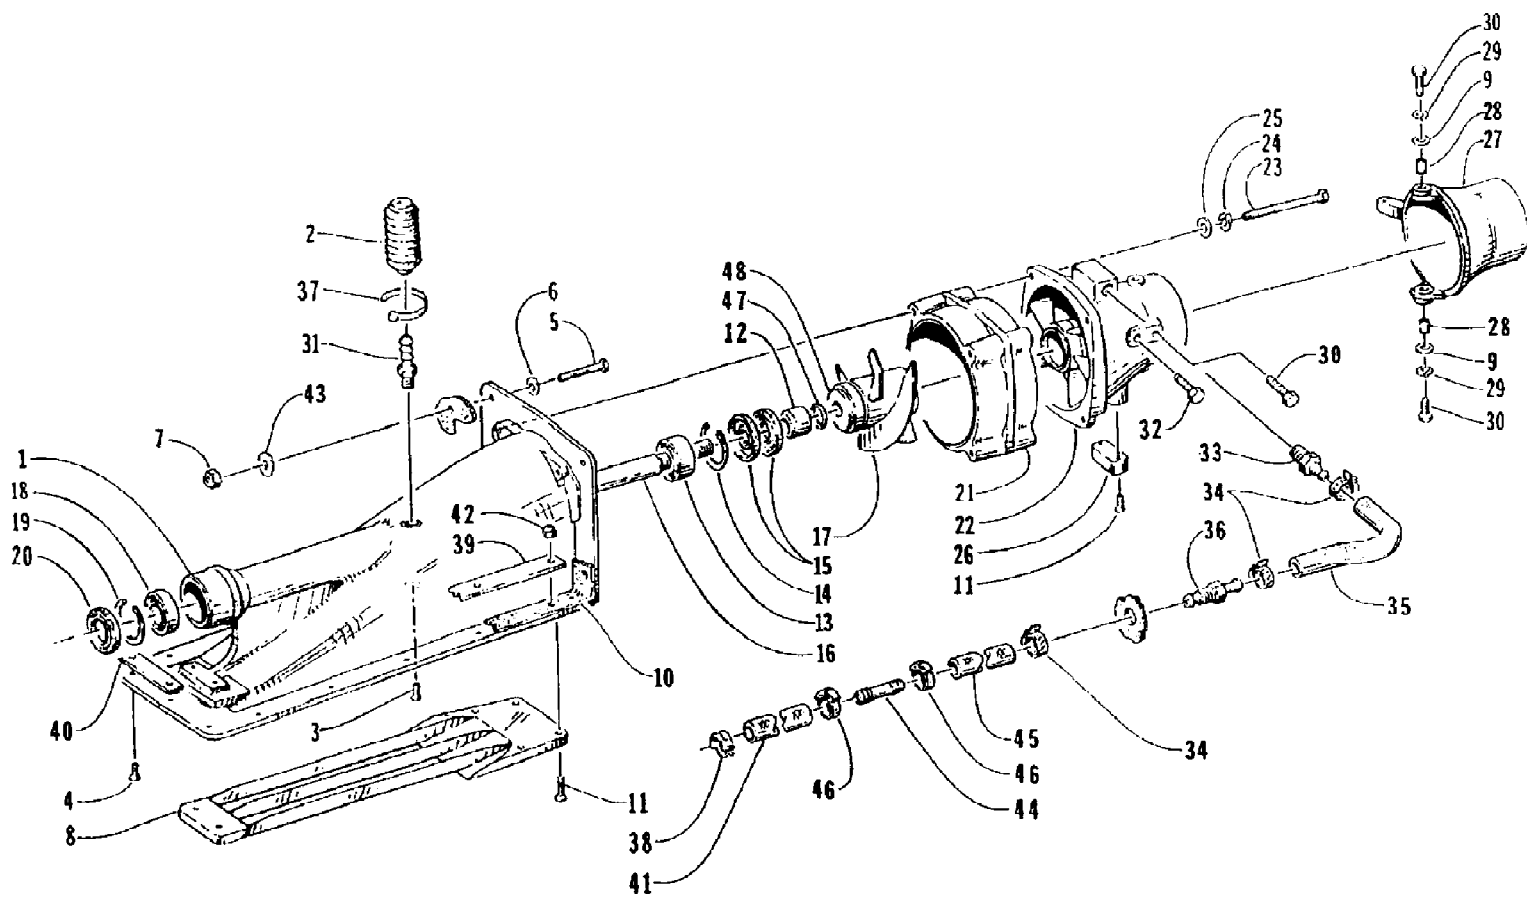

1995 MONTEGO DELUXE (95MTB-W-1995)
IMPELLER DRIVE ASSEMBLY

1995 MONTEGO DELUXE (95MTB-W-1995)
IMPELLER DRIVE ASSEMBLY

Page 30 of 50

Ref #	Part Number	Qty	S/P/F	Description
1	0673-661	1		Inlet, Pump
2	3008-100	1		Bladder, Case
3	0624-091	1		Screw, Machine
4	0624-186	13		Screw, Machine
5	0624-007	4		Screw, Cap
6	0624-265	4		Washer
7	0624-009	4		Nut, Lock
8	0673-262	1		Grate, Inlet
9	0624-106	2		Washer
10	0612-532	1		Seal, Pump Inlet
11	0624-183	8		Screw, Machine
12	0673-256	1		Spacer, Impeller - Driveshaft
13	0673-032	1	/P	Bearing - Rear
14	0624-044	1		Ring, Snap
15	0673-033	2		Seal, Rear
16	0673-152	1	S	Driveshaft
17	0773-103	1	/P	Impeller
18	0673-030	1		Bearing
19	0624-043	1		Ring, Snap
20	0673-031	1		Seal
21	0673-126	1	/P	Ring, Wear
22	0673-760	1		Venturi, Stator
23	0624-045	4		Screw, Cap
24	0624-027	4		Washer, Lock
25	0624-028	4		Washer
26	0624-084	1		Anode, Zinc
27	0673-038	1		Nozzle, Steering
28	0673-083	2		Bushing, Steering Nozzle
29	0624-036	2		Washer, Lock
30	0624-046	4		Screw, Cap
31	0610-172	1		Fitting
32	0624-229	2		Screw, Cap
33	0670-118	1		Fitting, Outlet
34	0624-016	3		Clamp
35	0610-209	1		Hose, Formed
36	0673-702	1		Fitting, Hull
37	0123-811	1		Tie, Cable
38	3008-235	1		Clamp
39	0673-008	2		Plate, Nut
40	0637-009	1	/P	Plate, Nut
41	0610-084	1	S	Hose, Water
42	0624-021	13		Nut, Lock
43	0624-159	4		Washer
44	0673-464	1		Coupler
45	0610-106	0	/P	Hose
46	0623-365	2		Clamp
47	0673-258	1		O-Ring, Impeller
48	0673-361	1		Spacer, Impeller - Driveshaft