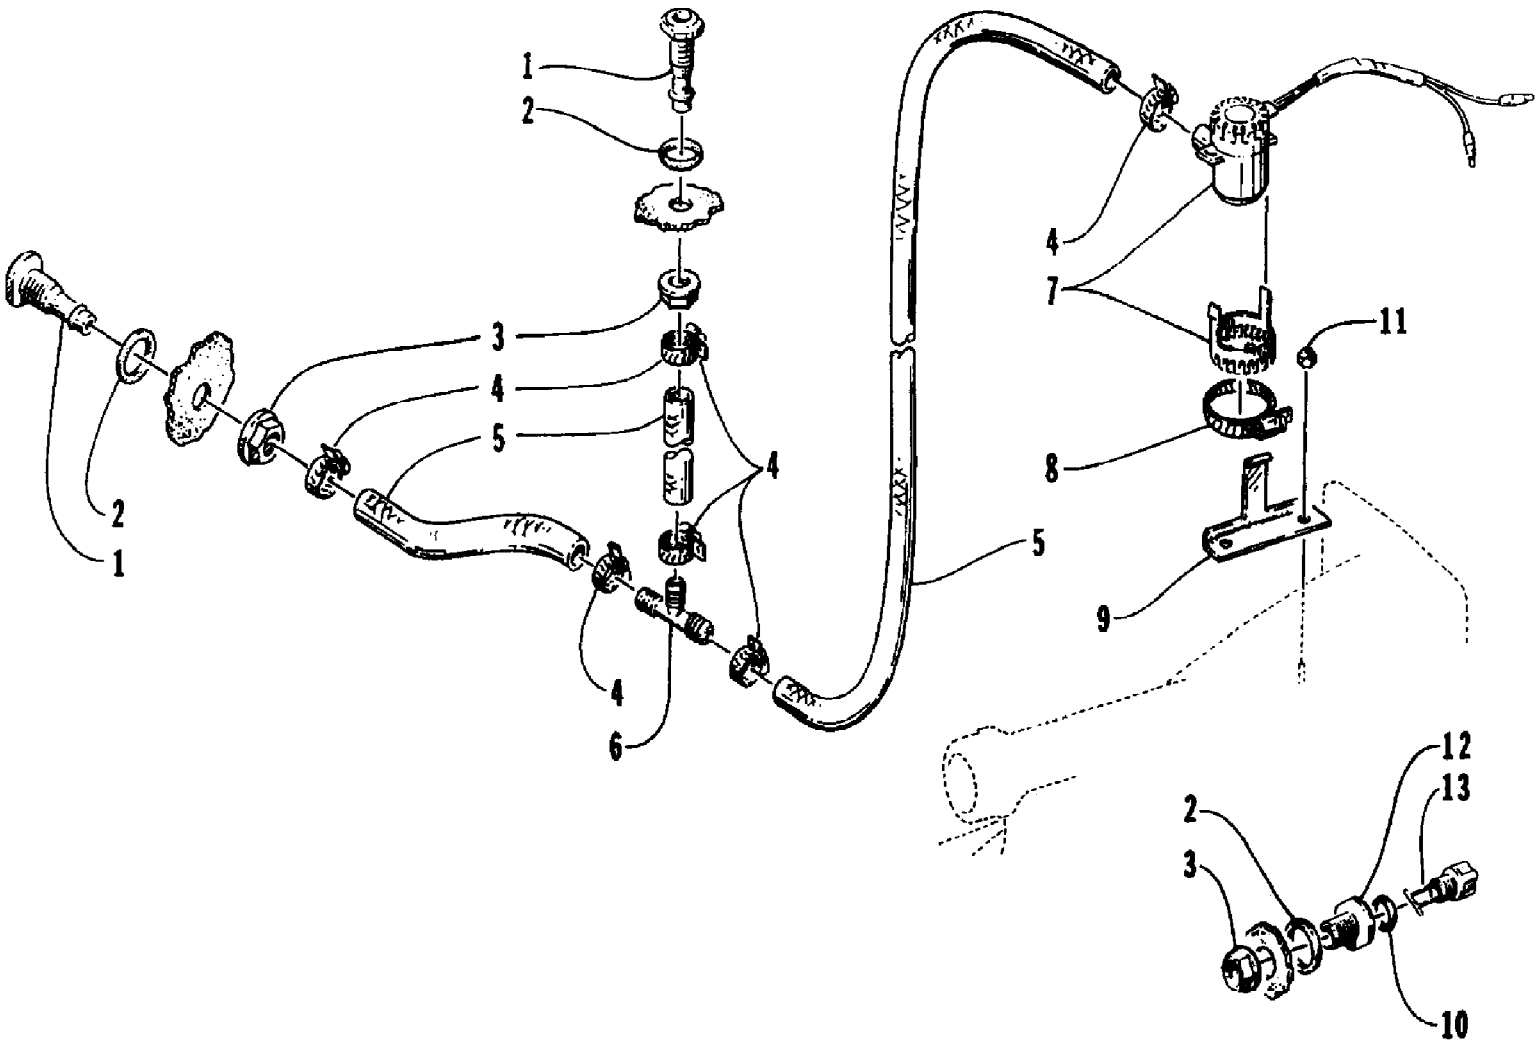

1995 MONTEGO DELUXE (95MTB-W-1995)
BILGE PUMP ASSEMBLY

1995 MONTEGO DELUXE (95MTB-W-1995)
BILGE PUMP ASSEMBLY

Page 2 of 50

Ref #	Part Number	Qty	S/P/F	Description
1	0673-377	2		Fitting, Outlet - Bilge
2	0612-361	3		Seal, Fitting
3	0673-378	3	S	Nut, Fitting
4	0624-016	6		Clamp, Hose
5	0610-090	0	S	Hose, Bilge
6	0673-483	1		T-Connection
7	0673-012	1		Pump, Bilge
8	0624-037	1		Clamp
9	0673-435	1		Plate, Mounting - Bilge Pump
10	0612-456	1		Seal, Drain Plug
11	0624-021	2		Nut, Lock
12	0673-278	1		Retainer, Drain Plug
13	0673-404	1		Plug, Drain

1995 MONTEGO DELUXE (95MTB-W-1995)
CARBURETOR

1995 MONTEGO DELUXE (95MTB-W-1995)
CARBURETOR

Page 4 of 50

Ref #	Part Number	Qty	S/P/F	Description
	0670-325	1		Carburetor Assembly
1	6505-689	4		Screw
2	6505-662	1		Cover
3	6505-663	1		Diaphragm Assembly
4	6505-692	1		Screw, Machine
5	6505-664	1		Arm
6	6505-669	1		Spring
7	6505-695	1		Screw, Machine
8	6505-682	1		Plate
9	6505-671	1		Needle Valve Assembly
10	0	1	F	Mixing Body
11	6505-681	1		Pin
12	6505-679	2		Screw, Machine
13	6505-680	1		Block, Metering
14	6505-677	1		Gasket
15	6505-694	1		Main Jet - 107.5
16	6505-690	1	S	Pilot Jet - 125
17	6505-701	1		Seal
18	6505-661	1		Washer
19	6505-660	1		Spring
20	6505-667	1		Adjuster
21	6505-659	1		Cap
22	6505-698	1		Cap
23	6505-699	1		Adjuster
24	6505-678	1		Spring
25	6505-703	2		Washer
26	6505-700	1	S	O-Ring
27	6505-676	1		Filter
28	6505-665	1		S-Gasket
29	6505-656	1	/P	Diaphragm, Damper
30	6505-702	1		Screw Assembly
31	6505-697	1		Retainer
32	6505-651	1		Spring
33	0	2	F	Grommet
34	0	2	F	Valve
35	6505-655	1		Body Assembly, Diaphragm
36	6505-683	1		O-Ring
37	6505-654	1		Diaphragm, Pump
38	6505-652	1		Cover, Pump
39	6505-704	4		Screw w/Washer
40	6505-653	1		Gasket
41	6505-817	2		Bushing, Choke Shaft
42	6505-701	2		Seal, Choke Shaft
43	6505-822	1		Collar, Lock