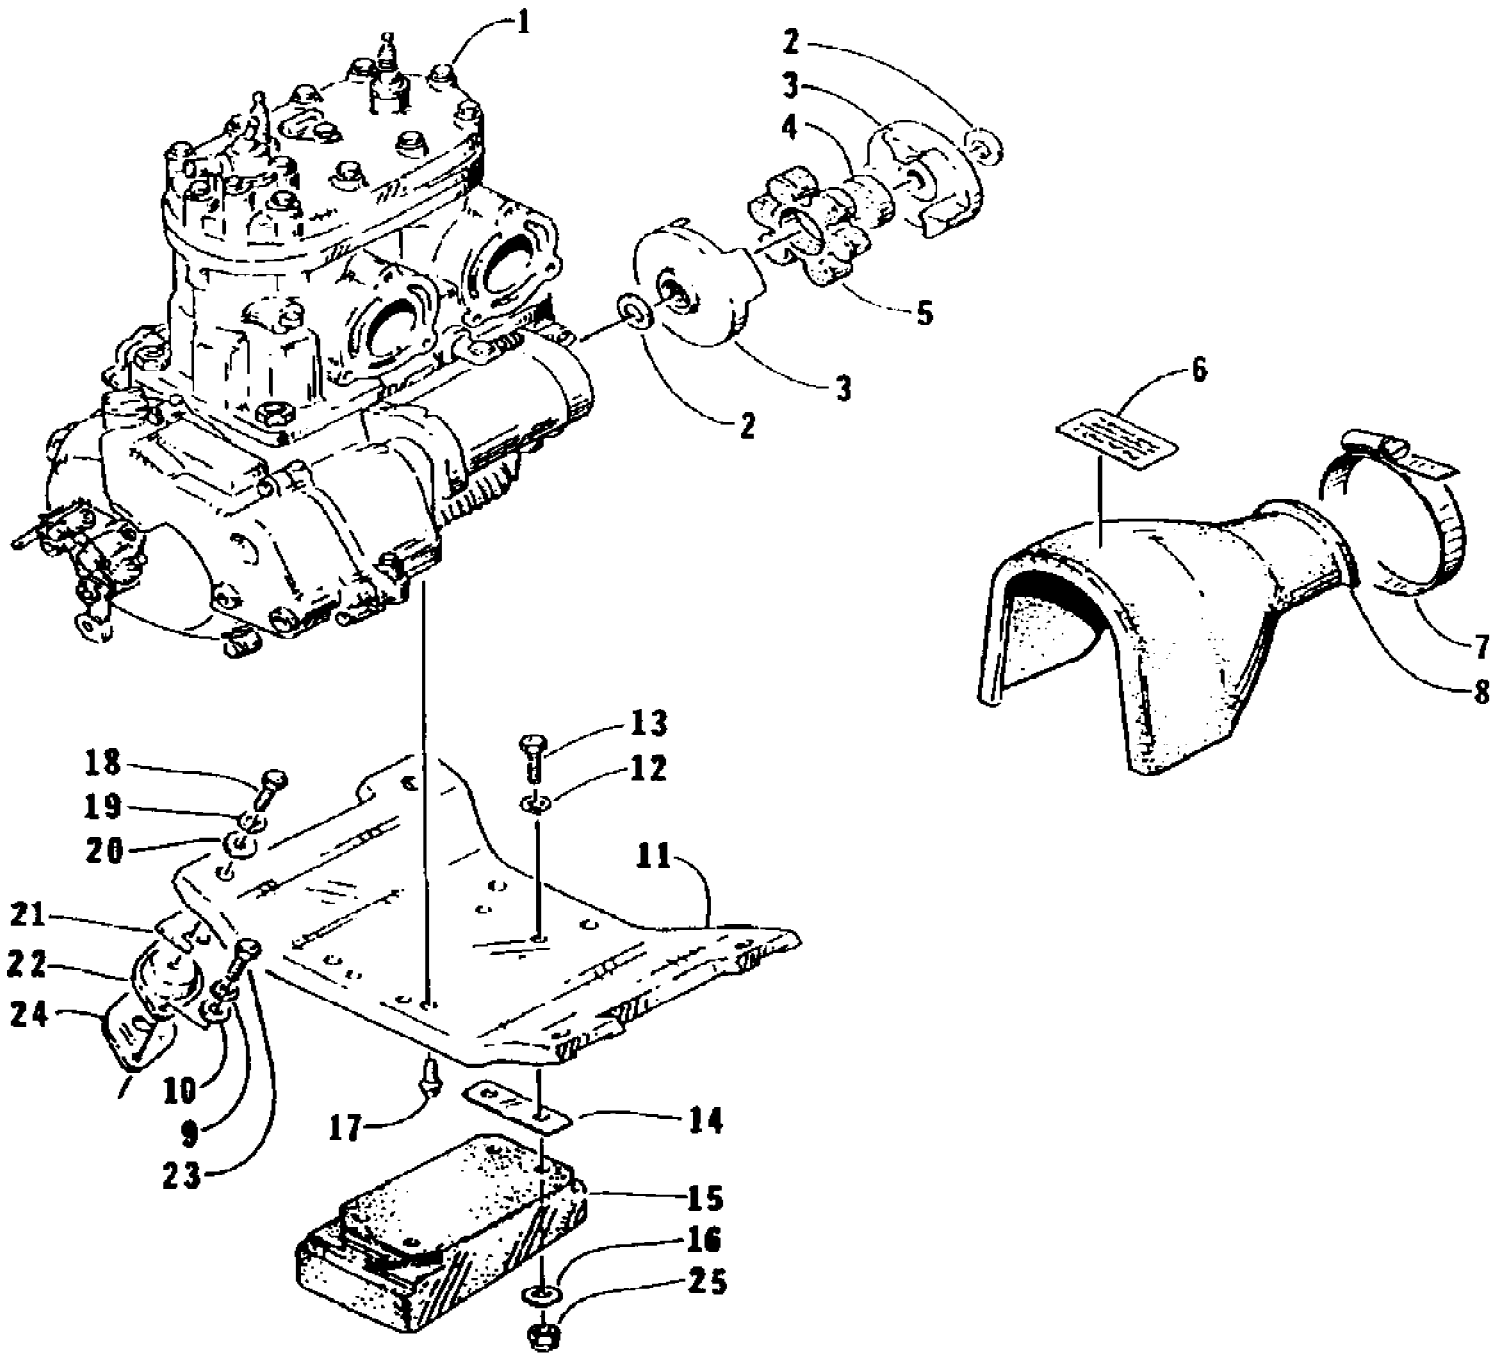

1995 MONTEGO DELUXE (95MTB-W-1995)
ENGINE AND RELATED PARTS

Page 16 of 50

Ref #	Part Number	Qty	S/P/F	Description
1	0662-152	1		Engine
2	0624-017	2		Washer
3	3008-090	2	/P	Coupler, Engine
4	0673-146	1		Insert, Damper - Coupler
5	3008-091	1	S	Damper, Coupler
6	1611-608	1		Decal, Warning
7	0624-037	1		Clamp, Hose
8	0673-469	1	S	Shield, Safety Coupler
9	0624-027	10		Washer, Lock
10	0624-028	12		Washer
11	3008-239	1	/P	Plate, Engine Mount
12	0624-036	4		Washer, Lock
13	0624-052	4		Screw, Cap
14	0673-520	0		Shim, Engine Snubber - 18 Gauge
14	0673-521	0		Shim, Engine Snubber - 12 Gauge
15	0673-437	1		Mount, Snubber
16	0624-182	4		Washer
17	3008-203	4	/P	Screw, Cap
18	3008-240	4		Screw, Cap
19	3008-021	4		Washer, Lock
20	3008-016	4		Washer
21	0624-015	0	/P	Shim - 1.5 mm
21	0624-014	0	/P	Shim - 0.5 mm
22	3008-054	4		Damper, Engine
23	0624-087	8		Screw, Cap
24	0673-508	0	/P	Shim, Engine Mount - 0.125 in.
24	0673-509	0		Shim, Engine Mount - 0.063 in.
25	0624-021	4		Nut, Lock