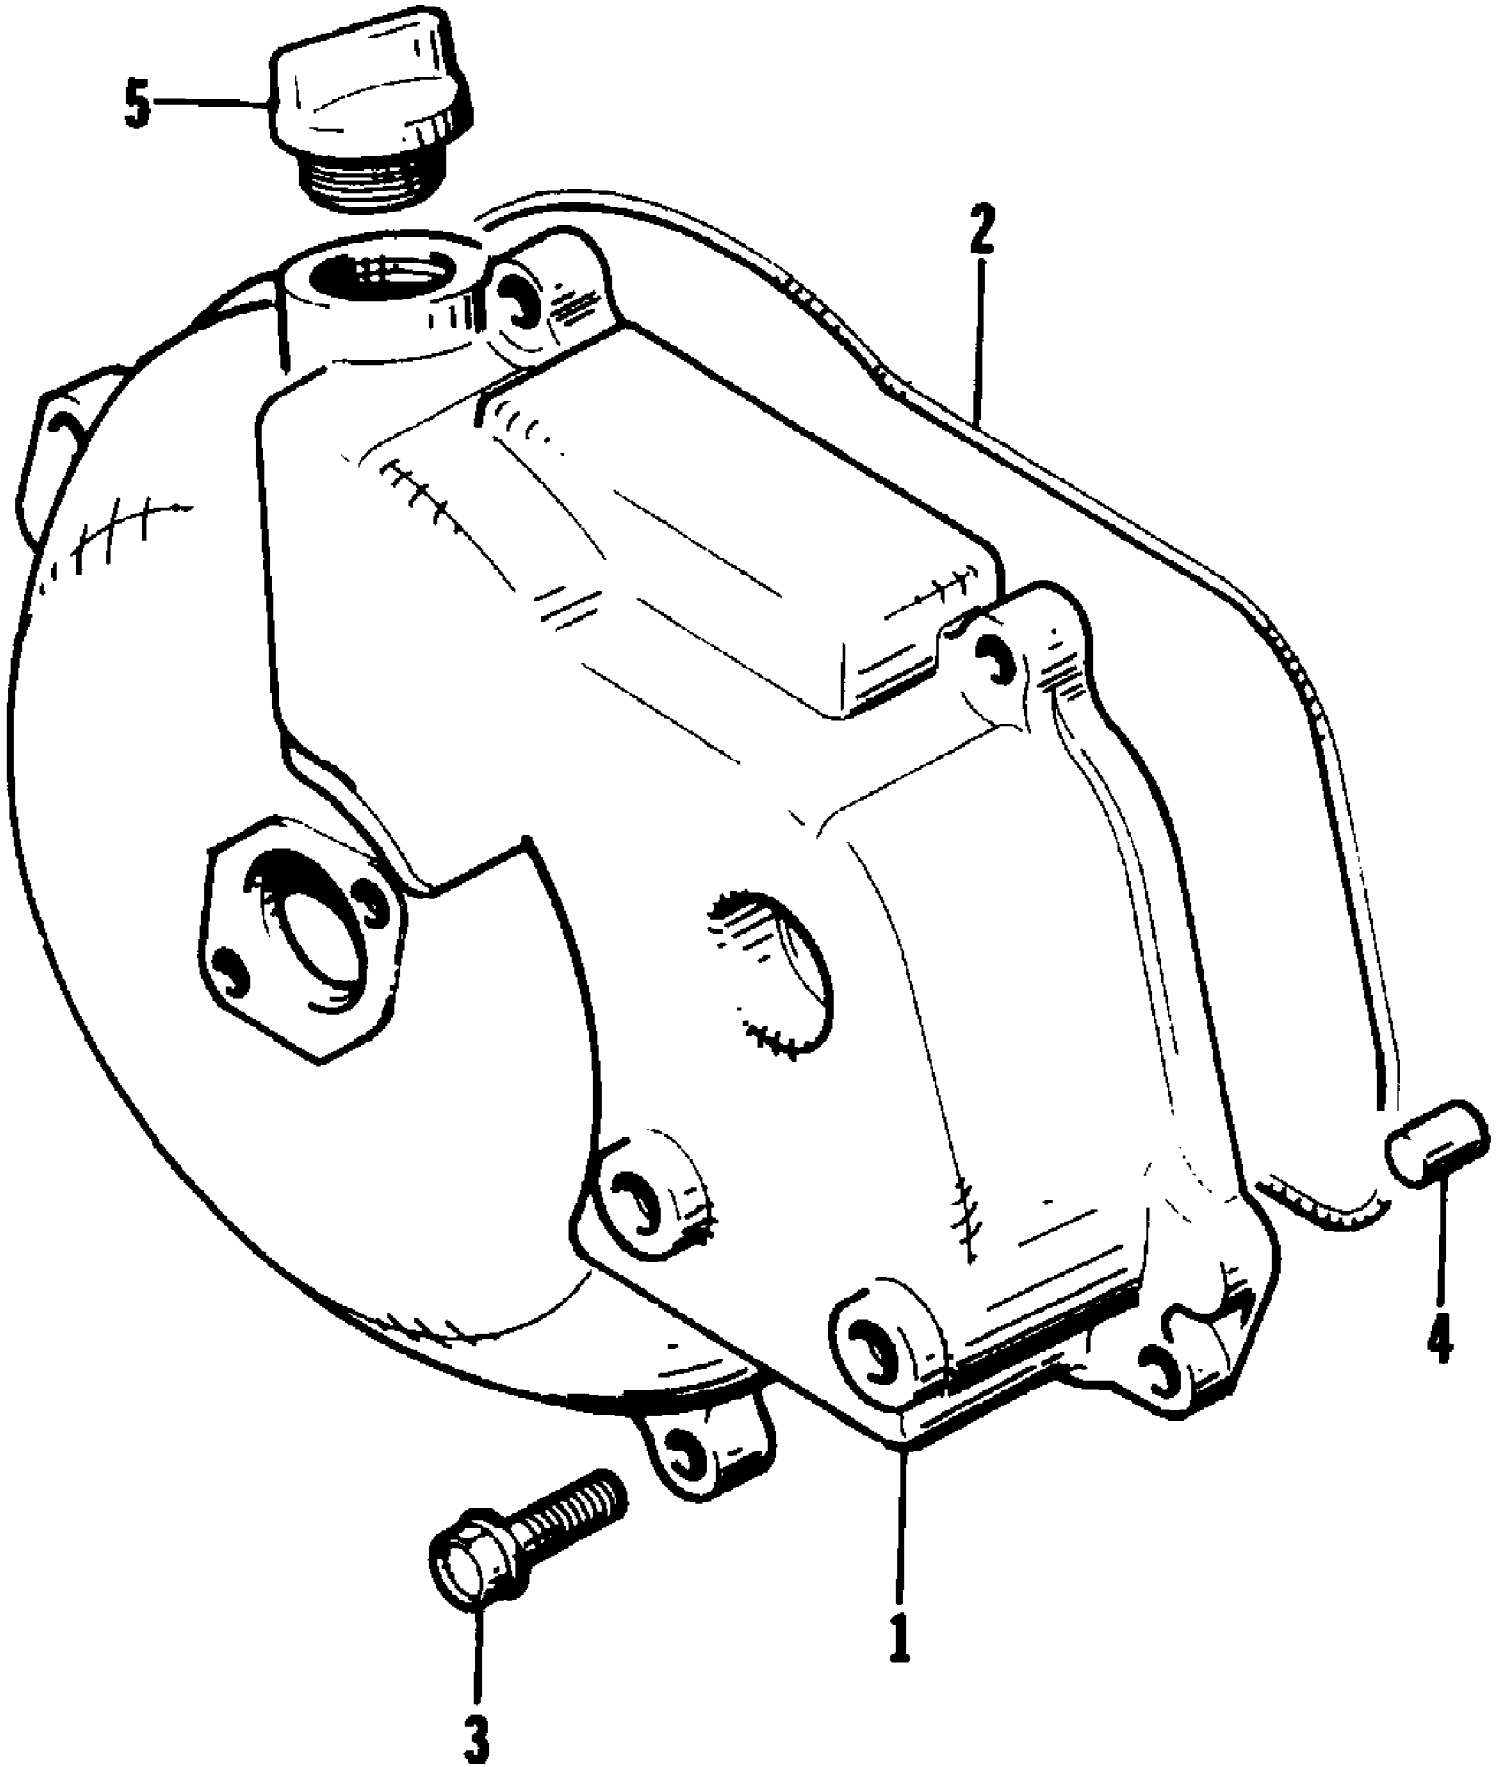

1995 MONTEGO DELUXE (95MTB-W-1995)
MAGNETO CASE

1995 MONTEGO DELUXE (95MTB-W-1995)
MAGNETO CASE

Ref #	Part Number	Qty	S/P/F	Description
1	3008-238	1	/P	Case, Magneto
2	3008-053	1		O-Ring
3	3008-213	6	/P	Screw, Cap
4	3008-146	2		Pin
5	3008-023	1		Plug