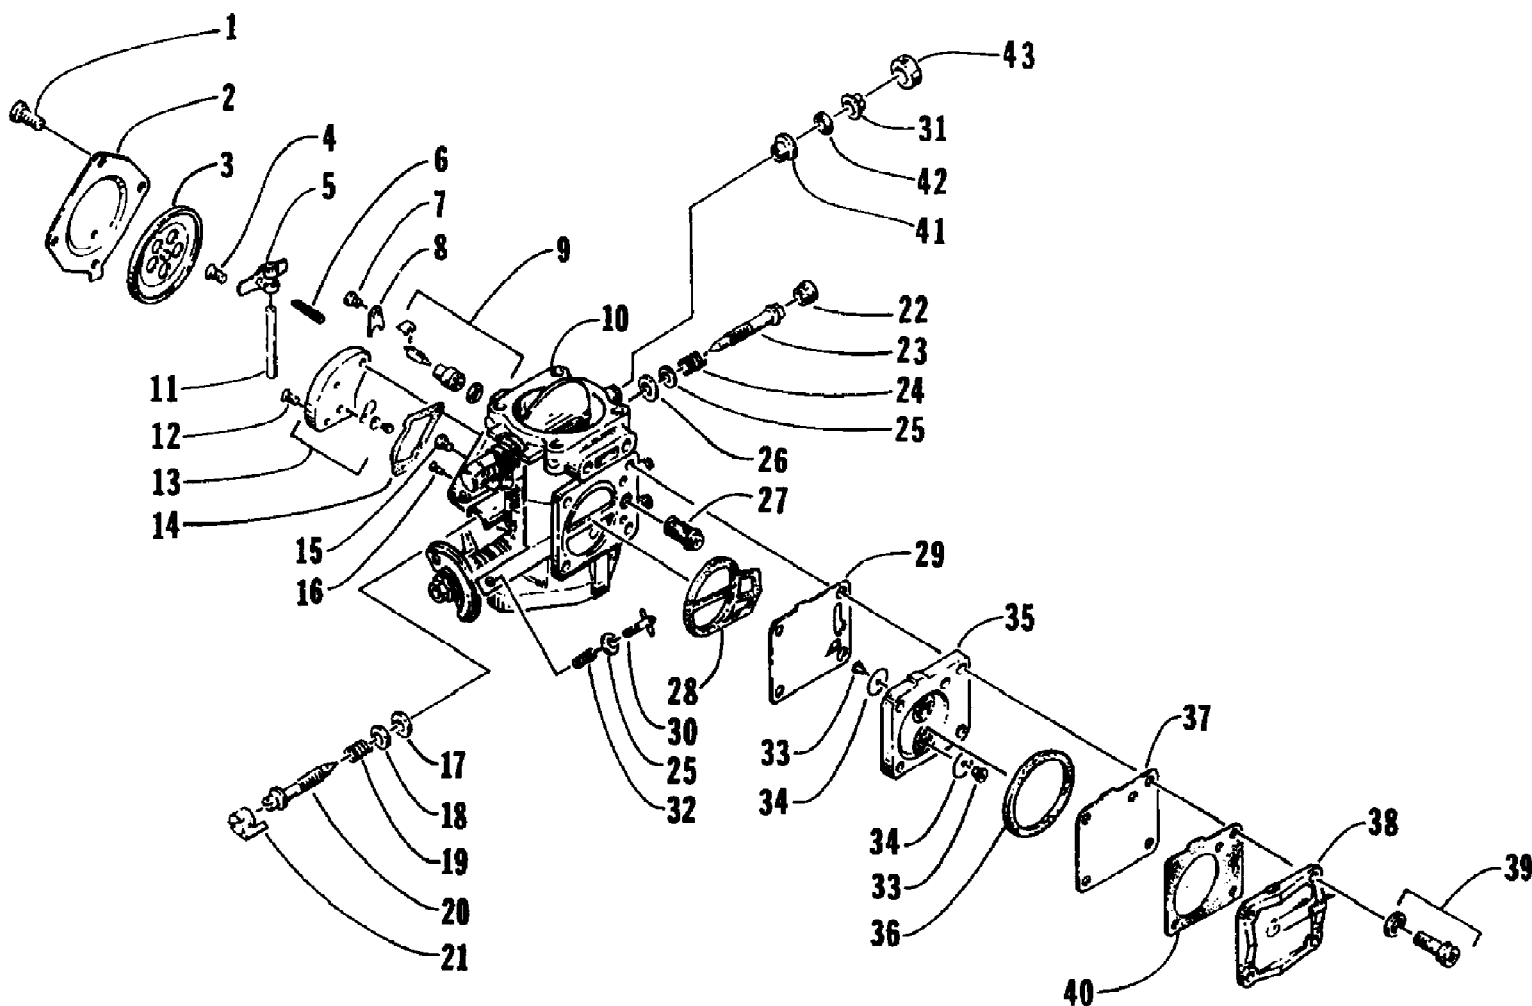

1995 MONTEGO DELUXE (95MTB-W-1995)
BILGE PUMP ASSEMBLY

1995 MONTEGO DELUXE (95MTB-W-1995)
BILGE PUMP ASSEMBLY

Page 2 of 50

Ref #	Part Number	Qty	S/P/F	Description
1	0673-377	2		Fitting, Outlet - Bilge
2	0612-361	3		Seal, Fitting
3	0673-378	3	S	Nut, Fitting
4	0624-016	6		Clamp, Hose
5	0610-090	0	S	Hose, Bilge
6	0673-483	1		T-Connection
7	0673-012	1		Pump, Bilge
8	0624-037	1		Clamp
9	0673-435	1		Plate, Mounting - Bilge Pump
10	0612-456	1		Seal, Drain Plug
11	0624-021	2		Nut, Lock
12	0673-278	1		Retainer, Drain Plug
13	0673-404	1		Plug, Drain

1995 MONTEGO DELUXE (95MTB-W-1995)
CARBURETOR

1995 MONTEGO DELUXE (95MTB-W-1995)
CARBURETOR

Page 4 of 50

Ref #	Part Number	Qty	S/P/F	Description
	0670-325	1		Carburetor Assembly
1	6505-689	4		Screw
2	6505-662	1		Cover
3	6505-663	1		Diaphragm Assembly
4	6505-692	1		Screw, Machine
5	6505-664	1		Arm
6	6505-669	1		Spring
7	6505-695	1		Screw, Machine
8	6505-682	1		Plate
9	6505-671	1		Needle Valve Assembly
10	0	1	F	Mixing Body
11	6505-681	1		Pin
12	6505-679	2		Screw, Machine
13	6505-680	1		Block, Metering
14	6505-677	1		Gasket
15	6505-694	1		Main Jet - 107.5
16	6505-690	1	S	Pilot Jet - 125
17	6505-701	1		Seal
18	6505-661	1		Washer
19	6505-660	1		Spring
20	6505-667	1		Adjuster
21	6505-659	1		Cap
22	6505-698	1		Cap
23	6505-699	1		Adjuster
24	6505-678	1		Spring
25	6505-703	2		Washer
26	6505-700	1	S	O-Ring
27	6505-676	1		Filter
28	6505-665	1		S-Gasket
29	6505-656	1	/P	Diaphragm, Damper
30	6505-702	1		Screw Assembly
31	6505-697	1		Retainer
32	6505-651	1		Spring
33	0	2	F	Grommet
34	0	2	F	Valve
35	6505-655	1		Body Assembly, Diaphragm
36	6505-683	1		O-Ring
37	6505-654	1		Diaphragm, Pump
38	6505-652	1		Cover, Pump
39	6505-704	4		Screw w/Washer
40	6505-653	1		Gasket
41	6505-817	2		Bushing, Choke Shaft
42	6505-701	2		Seal, Choke Shaft
43	6505-822	1		Collar, Lock