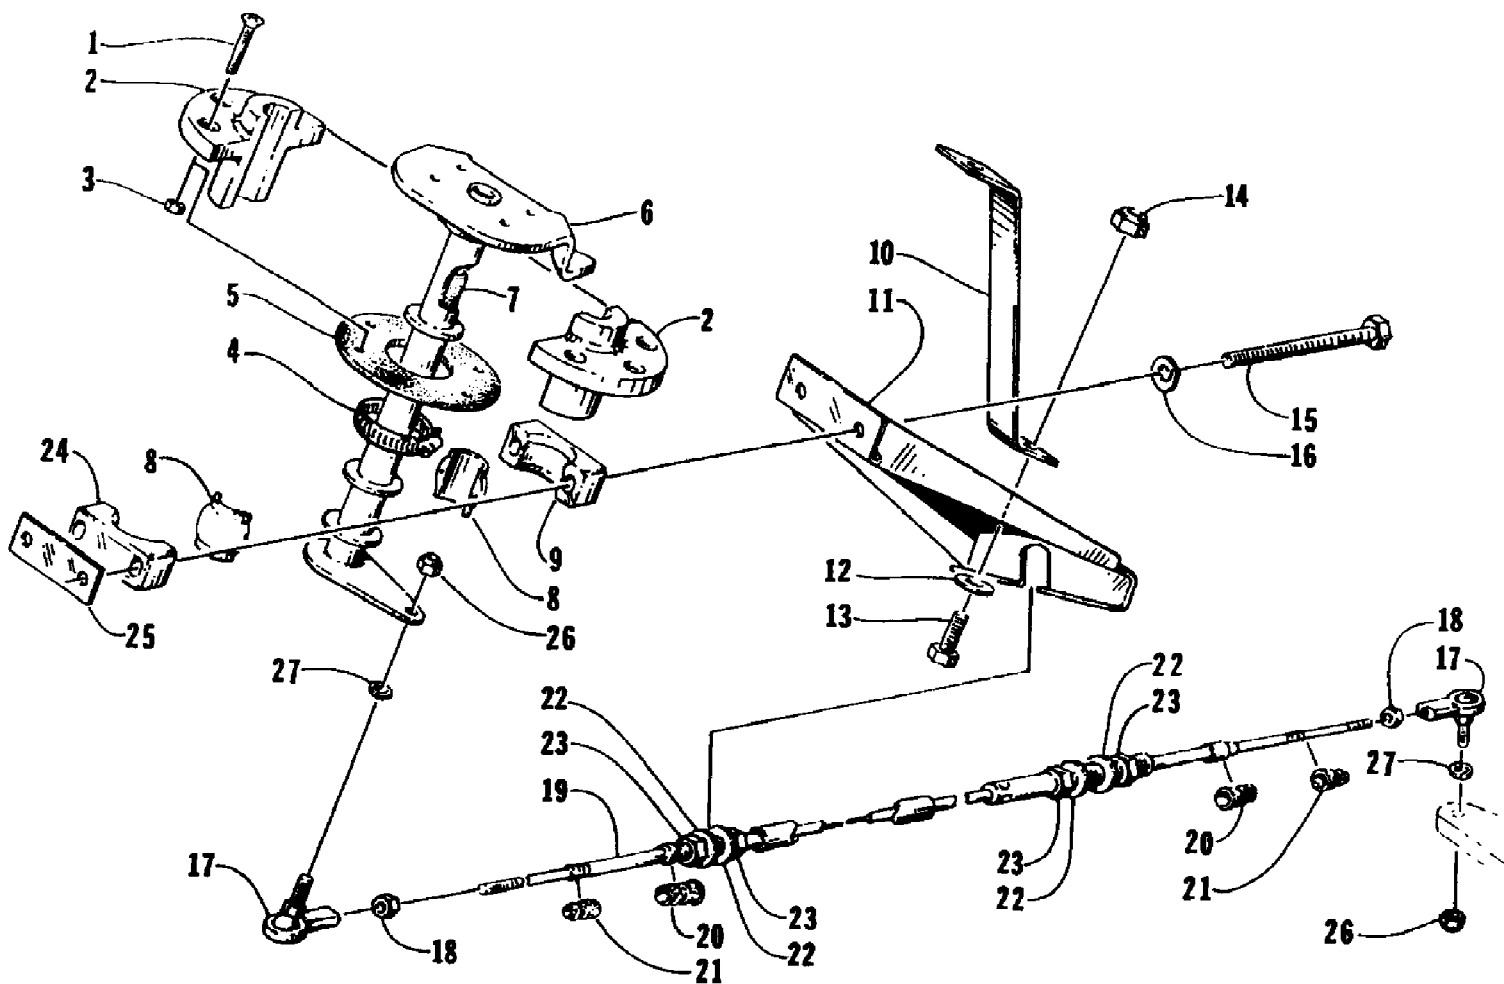

1995 MONTEGO DELUXE (95MTB-W-1995)
STEERING POST ASSEMBLY

1995 MONTEGO DELUXE (95MTB-W-1995)
STEERING POST ASSEMBLY

Page 48 of 50

Ref #	Part Number	Qty	S/P/F	Description
1	0624-186	6		Screw, Machine
2	0673-122	2		Bearing, Half-Steering Post
3	0624-021	6		Nut, Lock
4	0624-038	1		Clamp
5	0673-056	1		Seal, Bearing
6	0773-096	1	/P	Post, Steering
7	0717-052	0	/P	Foam, Neoprene Tape
8	0605-149	2		Bearing, Steering Post
9	0605-171	2		Housing, Bearing
10	0673-457	1		Bracket, Support
11	0773-095	1	/P	Bracket, Steering Cable
12	0624-125	1	/P	Washer
13	0624-229	1		Screw, Cap
14	0624-090	1		Nut, Lock
15	0624-192	2		Screw, Cap
16	0624-028	2		Washer
17	0673-028	2		End, Steering Cable
18	0624-107	2		Nut, Jam
19	0673-324	1	/P	Cable, Steering
20	0612-363	2		Seal, Rod
21	0612-364	2		Seal, Steering Cable
22	0624-106	4		Washer
23	0624-105	4		Nut, Jam
24	0705-064	1	/P	Housing, Bearing
25	0673-366	1		Spacer, Bearing Housing
26	0624-114	2		Nut, Lock
27	0624-115	2		Washer, Lock