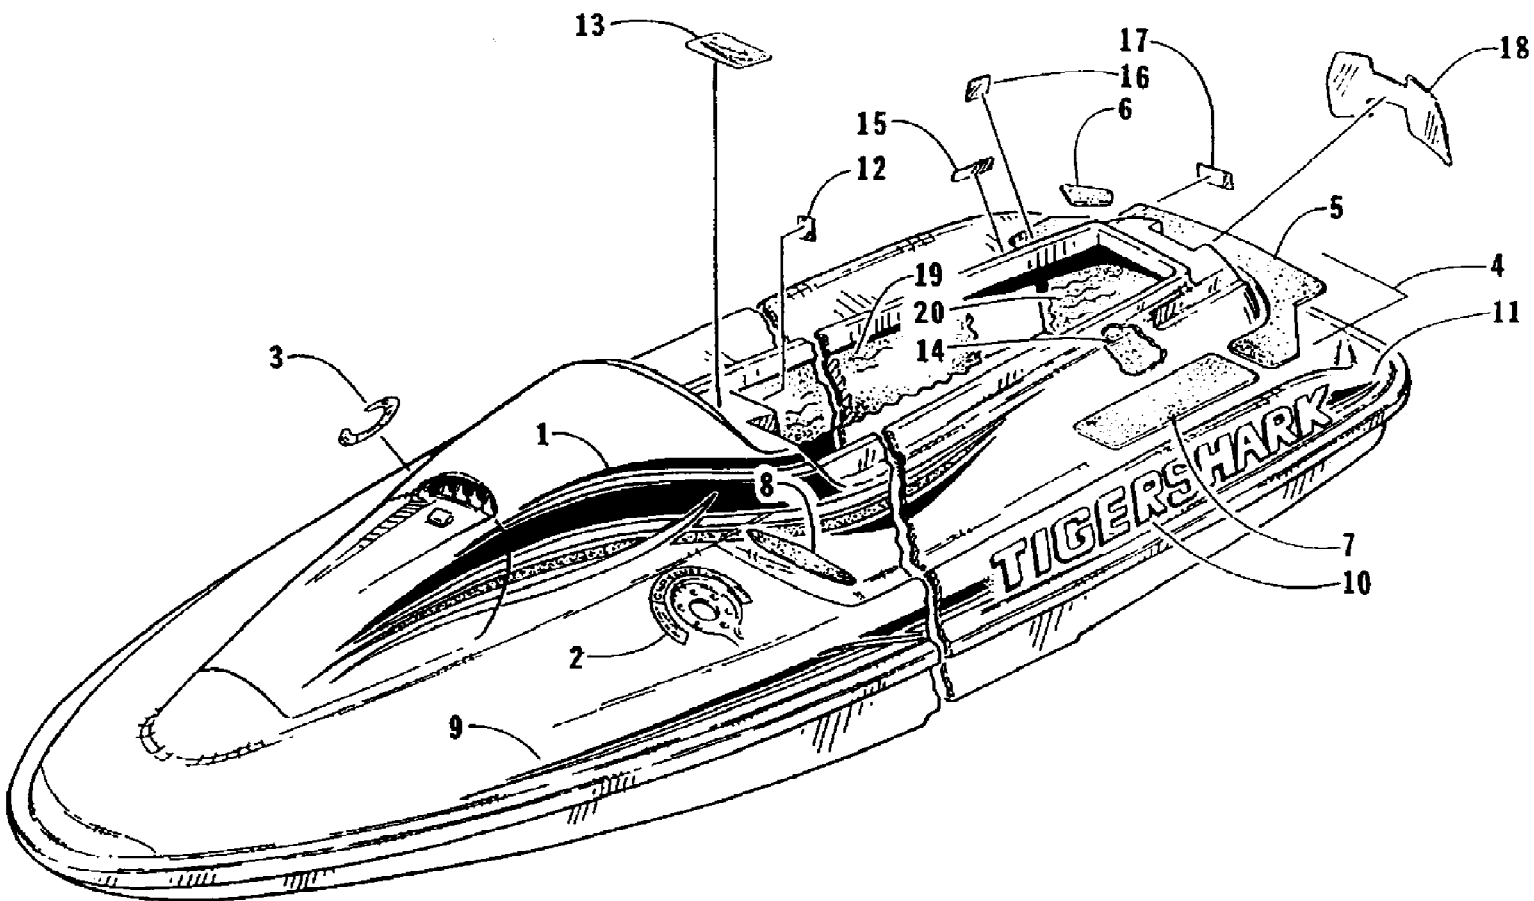

1995 MONTEGO DELUXE (95MTB-W-1995)
DECAL AND FOOTPAD ASSEMBLY

Page 12 of 50

Ref #	Part Number	Qty	S/P/F	Description
1	0614-106	1		Decal, Hood - Right
1	0614-107	1		Decal, Hood - Left
2	1611-604	1		Decal, Warning Fuel
3	1611-605	1		Decal, Oil Filler
4	0773-224	1		Pad, Foot - Deck Assembly (inc. 5-8)
5	0673-303	1		. Pad, Foot - Rear
6	0673-343	1		. Pad, Foot - Side Left
6	0673-342	1		. Pad, Foot - Side Right
7	0673-304	4		. Pad, Foot
8	0673-340	1		. Pad, Foot - Front Right
8	0673-341	1		. Pad, Foot - Front Left
9	0614-108	1		Decal, Deck Front - Right
9	0614-109	1		Decal, Deck Front - Left
10	0614-038	2		Decal, Deck - "Tigershark"
11	0614-110	1		Decal, Deck Rear - Right
11	0614-111	1		Decal, Deck Rear - Left
12	1611-866	1		Decal, Warning - Gas Vapors
13	0614-112	1		Decal, Console
14	0617-085	1		Foam, Deck - Left
15	0614-059	1		Decal, Common Sense
16	0614-159	1		Decal, USCG Exemption
17	0614-154	1		Decal, Caution - Uprighting
18	0614-155	1		Decal, Regulation
19	0617-184	1		Foam, Deck - Right
20	0617-186	1		Foam, Deck - Rear