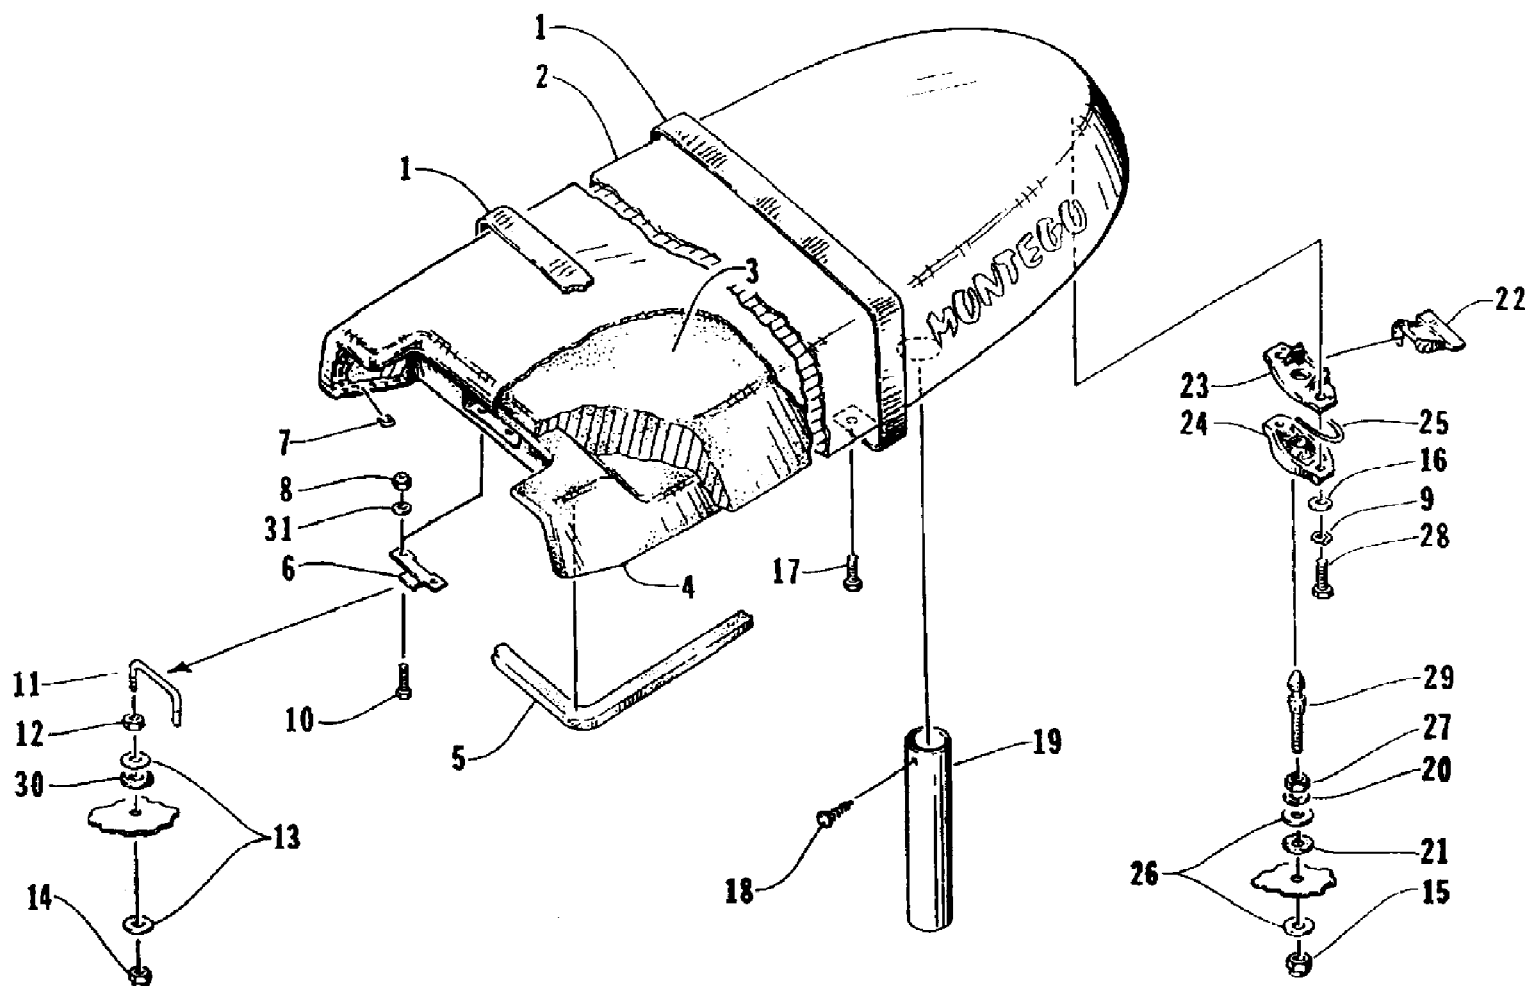

1995 MONTEGO DELUXE (95MTB-W-1995)
SEAT ASSEMBLY

1995 MONTEGO DELUXE (95MTB-W-1995)
SEAT ASSEMBLY

Page 42 of 50

Ref #	Part Number	Qty	S/P/F	Description
	0773-476	1		Complete Seat Assembly
1	0773-355	2		Strap, Seat - 34 in.
2	0773-373	1		Cover, Seat w/Silkscreen
3	0773-288	1		Foam, Seat
4	0773-390	1	/P	Base, Seat
5	0773-213	0	/P	Seal, Seat Base
6	0673-668	1		Catch, Seat
7	0624-263	0		Staple
8	0624-021	2		Nut, Lock
9	0624-036	2		Washer, Lock
10	0624-112	2	/P	Screw, Cap
11	0624-262	1		U-Bolt, Seat
12	0624-061	2		Nut, Jam
13	0624-125	4	/P	Washer
14	0624-090	2		Nut, Lock
15	0624-009	1		Nut, Lock
16	0624-022	2		Washer
17	0624-226	4		Screw, Cap
18	0623-585	3		Clip, Retainer
19	0610-171	1	/P/F	Air Tube, Exhaust
20	0624-012	1		Washer, Lock
21	0623-391	1		Washer, Rubber
22	0673-026	1	F	Lever, Release - Seat Latch
23	0673-024	1	S	Cover, Latch - Seat
24	0673-025	1		Back, Latch - Seat
25	0673-023	1		Clip, Retaining
26	0624-159	2		Washer
27	0624-047	1		Nut, Jam
28	0624-289	2		Screw, Cap
29	0673-788	1	S	Stud, Latch - Seat
30	0624-126	1		Washer, Rubber
31	0624-182	2		Washer