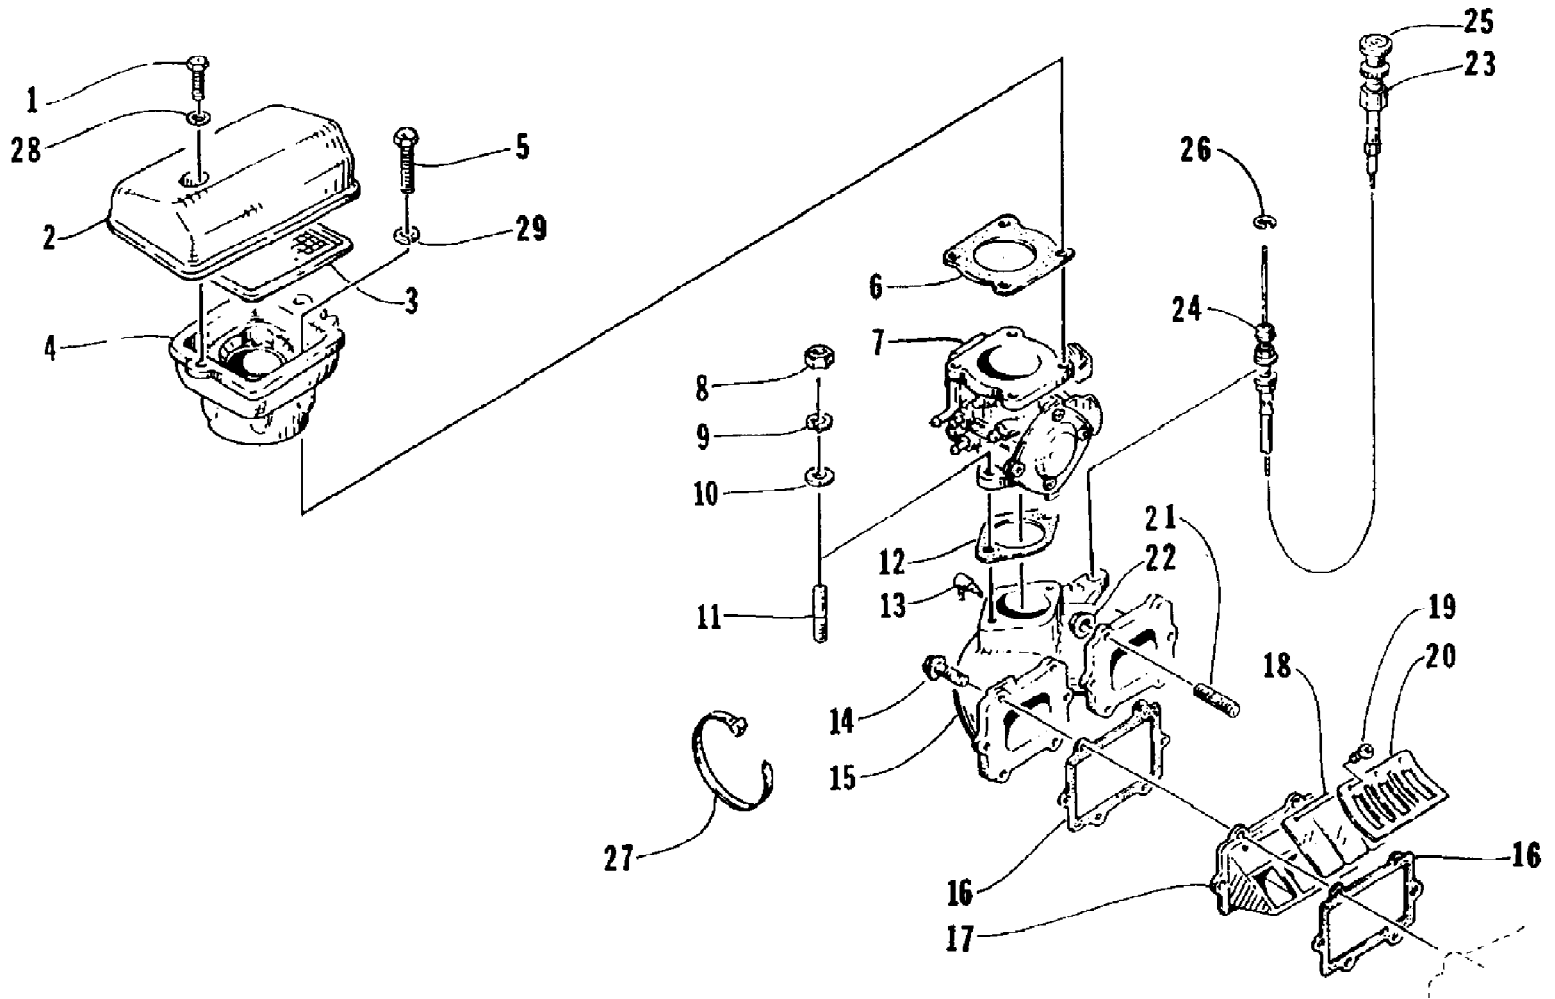

1995 MONTEGO DELUXE (95MTB-W-1995)
INTAKE ASSEMBLY

1995 MONTEGO DELUXE (95MTB-W-1995)
INTAKE ASSEMBLY

Page 32 of 50

Ref #	Part Number	Qty	S/P/F	Description
1	0624-046	2		Screw, Cap
2	0673-045	1		Cover, Spark Arrestor
3	0673-046	1	S	Screen, Spark Arrestor
4	0673-044	1		Spark Arrestor - Lower
5	0624-053	4	/P	Screw, Cap
6	0673-389	1		Gasket, Spark Arrestor
7	0670-325	1		Carburetor
8	0624-061	2		Nut, Jam
9	0624-027	2		Washer, Lock
10	0624-028	2		Washer
11	0624-051	2		Bolt, Stud
12	0673-057	1		Gasket, Intake
13	3004-054	1		Valve, Check
14	3008-153	8	S	Screw, Cap
15	0673-734	1		Manifold, Intake
16	3008-076	4	S	Gasket, Reed Valve
17	3008-073	2	S	Reed Valve Assembly (inc. 18-20)
18	3008-075	4		.Valve, Reed
19	3004-506	12	/P	.Screw, Cap
20	3008-074	4		.Stopper, Reed Valve
21	3008-156	4	S	Bolt, Stud
22	3008-158	4	/P	Nut
23	0687-051	1	/P	Nut
24	0687-052	2	/P	Cover, Boot
25	0687-053	1	S	Cable, Choke
26	0624-268	1		Ring, Retaining
27	0123-811	0		Tie, Cable
28	0624-022	2		Washer
29	0624-036	8		Washer, Lock