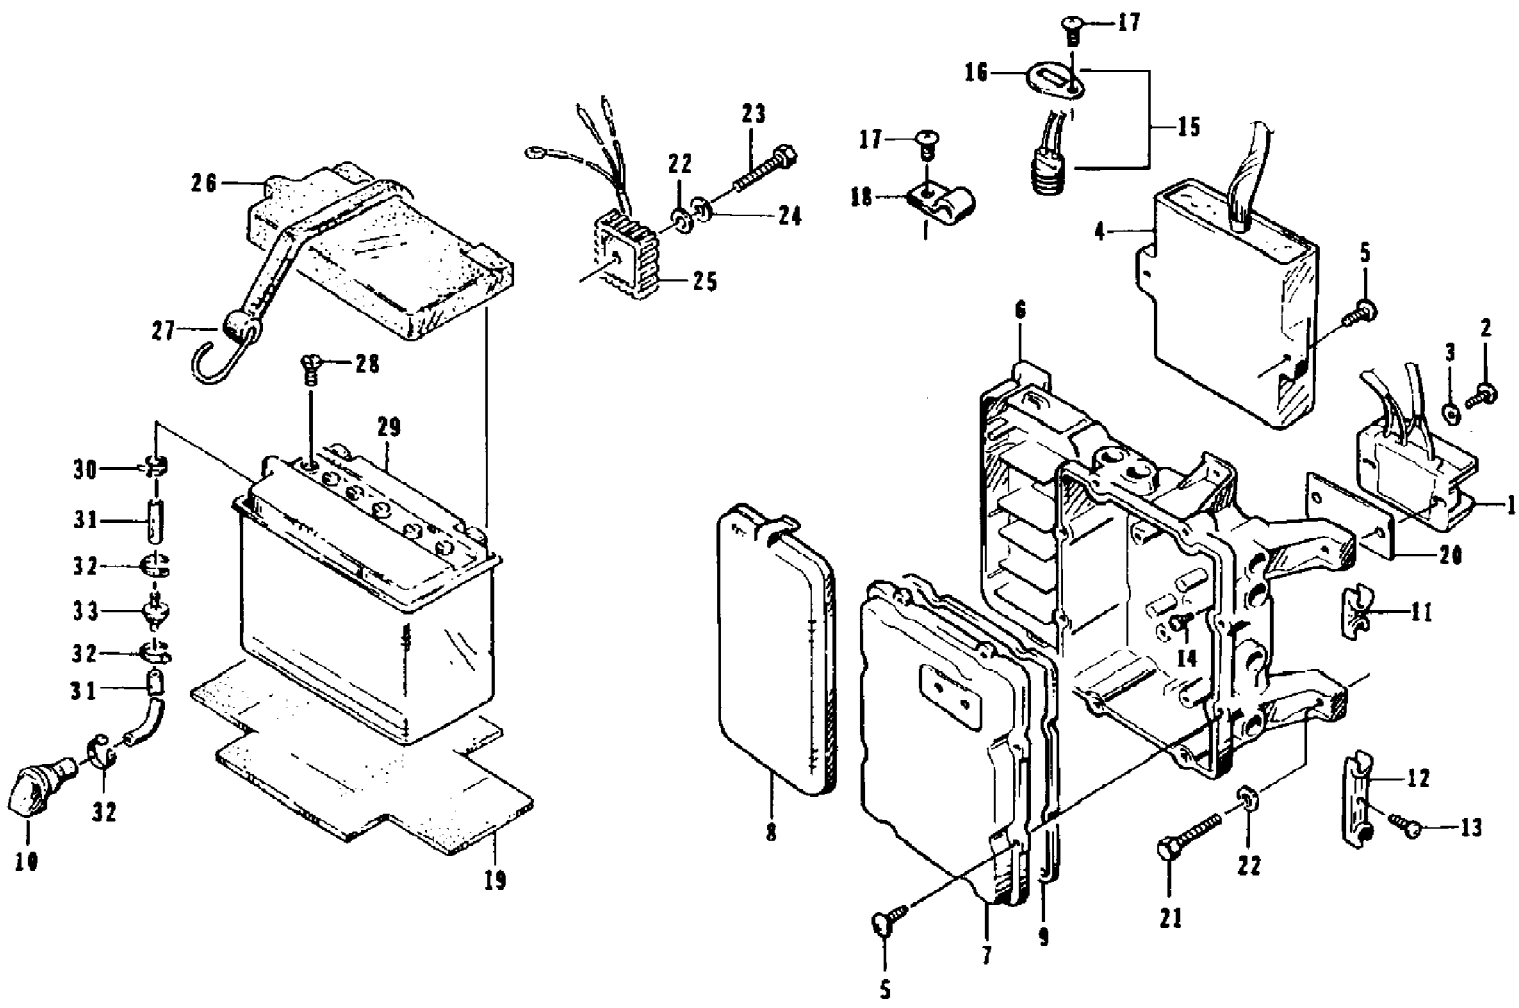

1995 MONTEGO DELUXE (95MTB-W-1995)
ELECTRICAL MODULE AND BATTERY

1995 MONTEGO DELUXE (95MTB-W-1995)
ELECTRICAL MODULE AND BATTERY

Page 14 of 50

Ref #	Part Number	Qty	S/P/F	Description
1	3008-335	1	S	Regulator Assembly (inc. 2)
2	3008-318	2	S	Screw, Regulator
3	3008-337	2		Washer, Regulator
4	3008-353	1	S	Unit, CDI
5	3008-319	3		Screw, Cap
6	3008-339	1		Case
7	3008-340	1	S	Cover
8	3008-341	1	S	Cover
9	3008-342	1	S	Packing
10	0673-755	1		Vent, Fuel
11	3008-124	3		Holder
12	3008-125	1		Holder
13	3008-379	4		Screw, Cap
14	3008-217	1		Screw, Cap
15	3008-330	1	S/P	Sensor - Assembly (inc. 16)
16	3008-134	1		Supporter
17	3008-219	3		Screw, Machine
18	3008-040	1		Clamp
19	0673-308	1		Pad, Battery
20	3008-320	1	S	Base, Regulator
21	0624-052	4		Screw, Cap
22	0624-022	5		Washer
23	0624-056	1		Screw, Cap
24	0624-115	1		Washer, Lock
25	0630-022	1		Module, Bilge Pump
26	0673-454	1		Cover, Battery
27	0773-382	2	/P	Tiedown
28	0645-045	6		Cap, Battery
29	0645-157	1		Battery (inc. 28, 30-31)
30	0645-152	1		.Clamp, Hose - Battery
31	0645-179	1	S	.Hose, Battery Vent
32	0123-811	3		Tie, Cable
33	0670-295	1		Valve, Check