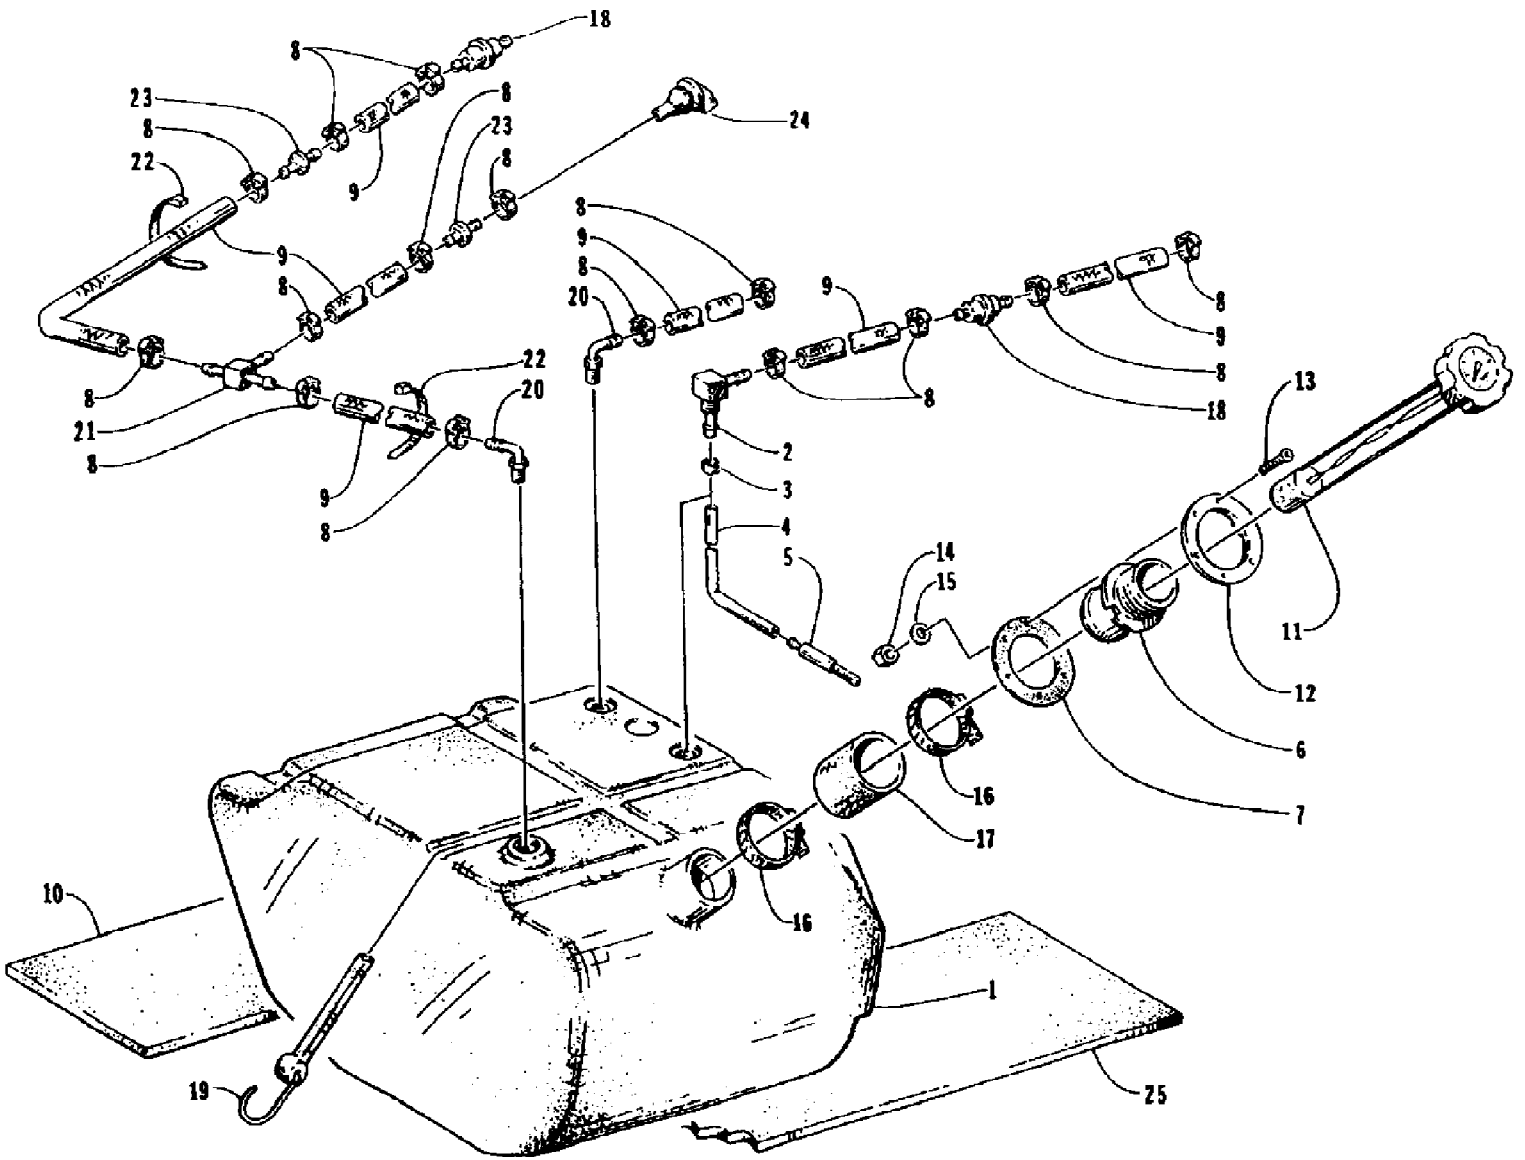

1995 MONTEGO DELUXE (95MTB-W-1995)
GAS TANK ASSEMBLY

1995 MONTEGO DELUXE (95MTB-W-1995)
GAS TANK ASSEMBLY

Page 20 of 50

Ref #	Part Number	Qty	S/P/F	Description
1	0770-109	1		Tank, Gas - Assembly (inc. 2-5)
2	0670-416	1		. Fitting, Elbow
3	0673-448	1		. Ring, Compression
4	0610-008	0	/P	. Hose, Gasline - 25 ft
5	0510-358	1	/P	. Strainer, Gas Tank
6	0670-270	1		Neck, Filler
7	0670-271	1		Seal, Filler Neck
8	0624-120	15		Clamp, Hose
9	0610-107	0		Hose
10	0673-306	1		Pad, Gas Tank - Right
11	0670-463	1		Cap, Gas Gauge
12	0670-304	1		Ring, Mounting - Filler Neck
13	0624-031	6		Screw, Machine
14	0624-005	6	/P	Nut, Lock
15	0624-004	6		Washer
16	0624-037	2		Clamp, Hose
17	0610-096	1	S	Hose, Filler
18	0510-335	2	/P	Filter, Fuel
19	0673-383	2		Tiedown
20	0115-607	2	S	Fitting, Elbow
21	0109-332	1		T-Connection
22	0123-788	2	/P	Tie, Cable
23	0610-059	2		Valve, Check
24	0673-755	1		Vent, Fuel
25	0673-307	1	/P	Pad, Gas Tank - Left