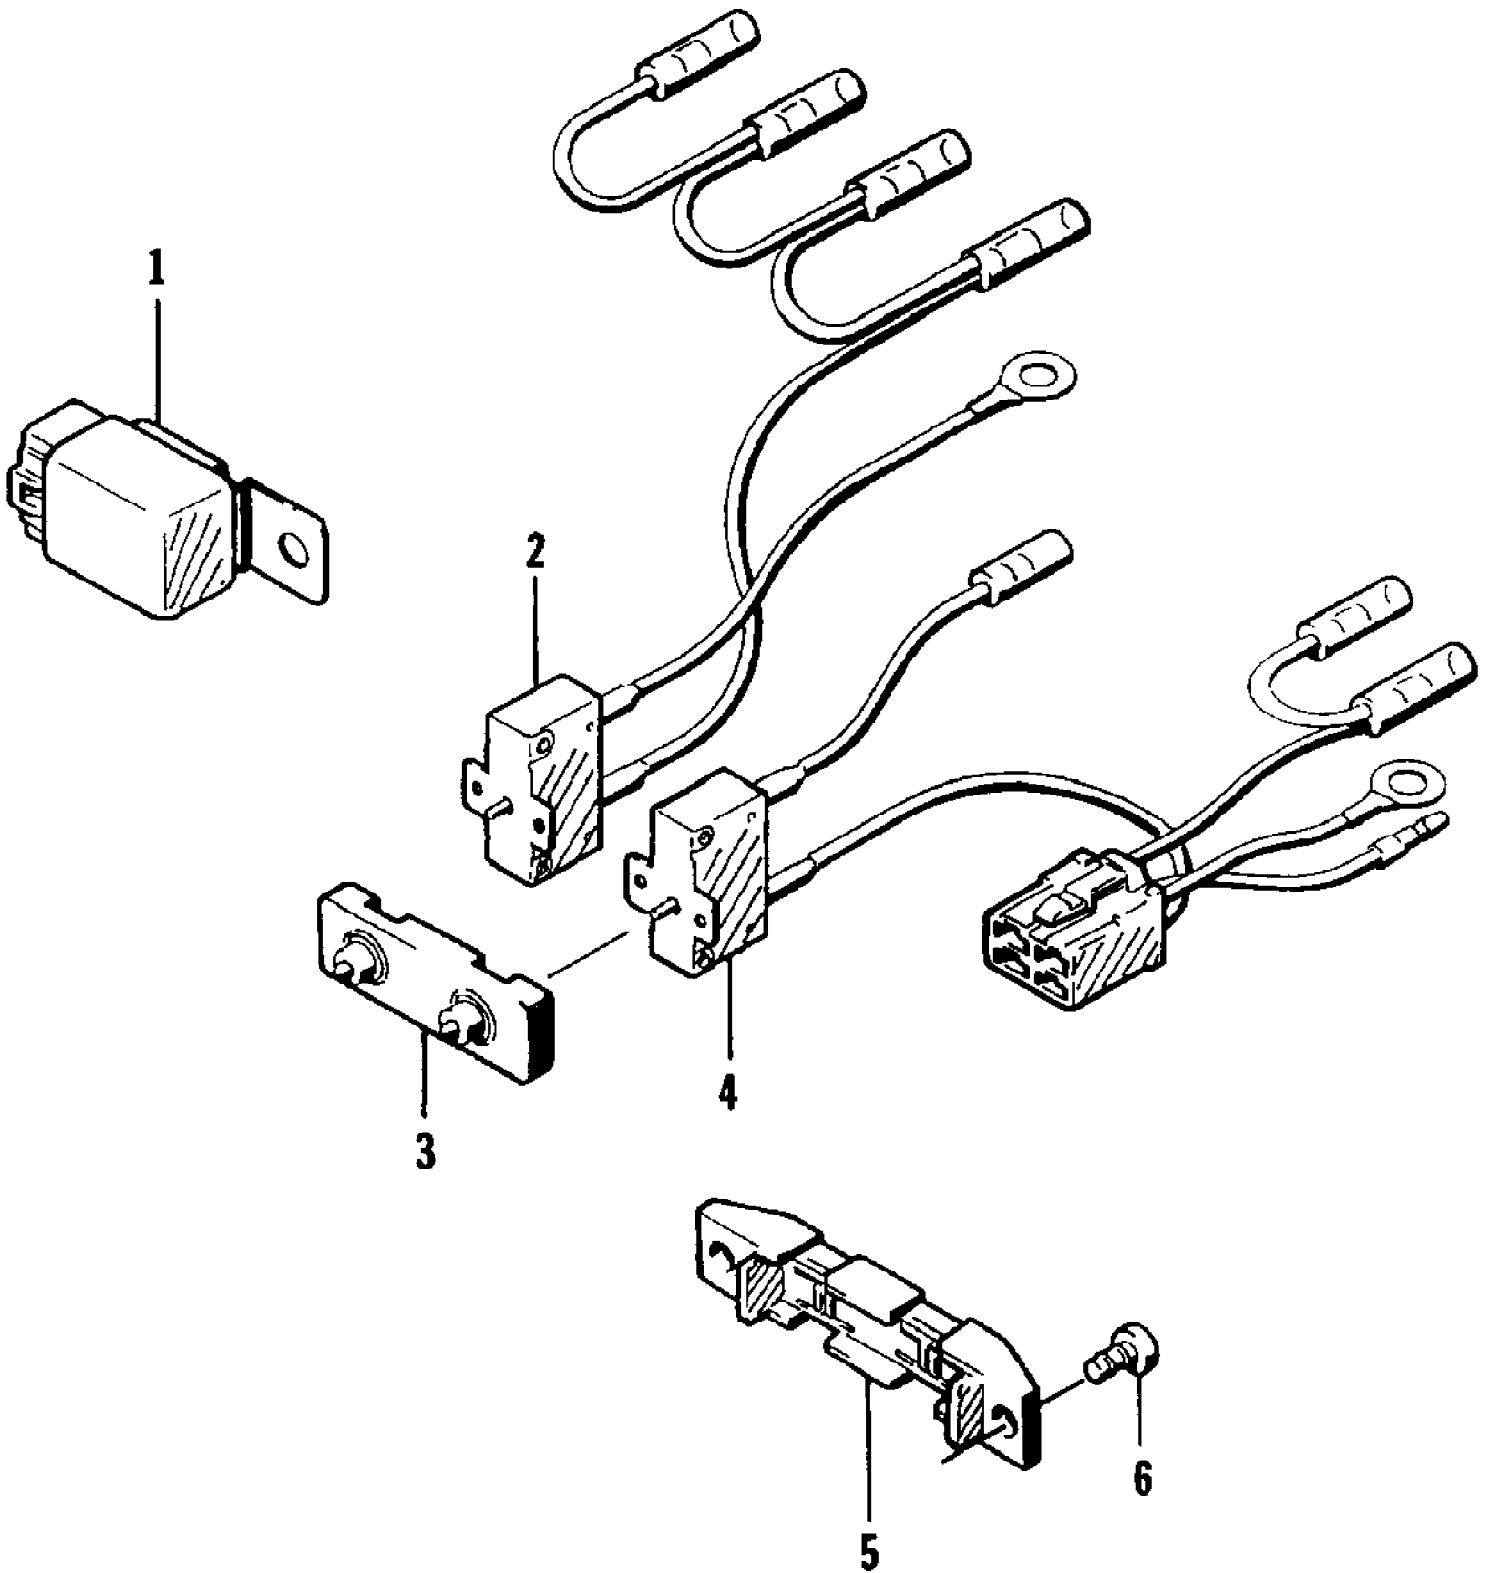

1995 MONTEGO DELUXE (95MTB-W-1995)
SEAT ASSEMBLY

1995 MONTEGO DELUXE (95MTB-W-1995)
SEAT ASSEMBLY

Page 42 of 50

Ref #	Part Number	Qty	S/P/F	Description
	0773-476	1		Complete Seat Assembly
1	0773-355	2		Strap, Seat - 34 in.
2	0773-373	1		Cover, Seat w/Silkscreen
3	0773-288	1		Foam, Seat
4	0773-390	1	/P	Base, Seat
5	0773-213	0	/P	Seal, Seat Base
6	0673-668	1		Catch, Seat
7	0624-263	0		Staple
8	0624-021	2		Nut, Lock
9	0624-036	2		Washer, Lock
10	0624-112	2	/P	Screw, Cap
11	0624-262	1		U-Bolt, Seat
12	0624-061	2		Nut, Jam
13	0624-125	4	/P	Washer
14	0624-090	2		Nut, Lock
15	0624-009	1		Nut, Lock
16	0624-022	2		Washer
17	0624-226	4		Screw, Cap
18	0623-585	3		Clip, Retainer
19	0610-171	1	/P/F	Air Tube, Exhaust
20	0624-012	1		Washer, Lock
21	0623-391	1		Washer, Rubber
22	0673-026	1	F	Lever, Release - Seat Latch
23	0673-024	1	S	Cover, Latch - Seat
24	0673-025	1		Back, Latch - Seat
25	0673-023	1		Clip, Retaining
26	0624-159	2		Washer
27	0624-047	1		Nut, Jam
28	0624-289	2		Screw, Cap
29	0673-788	1	S	Stud, Latch - Seat
30	0624-126	1		Washer, Rubber
31	0624-182	2		Washer