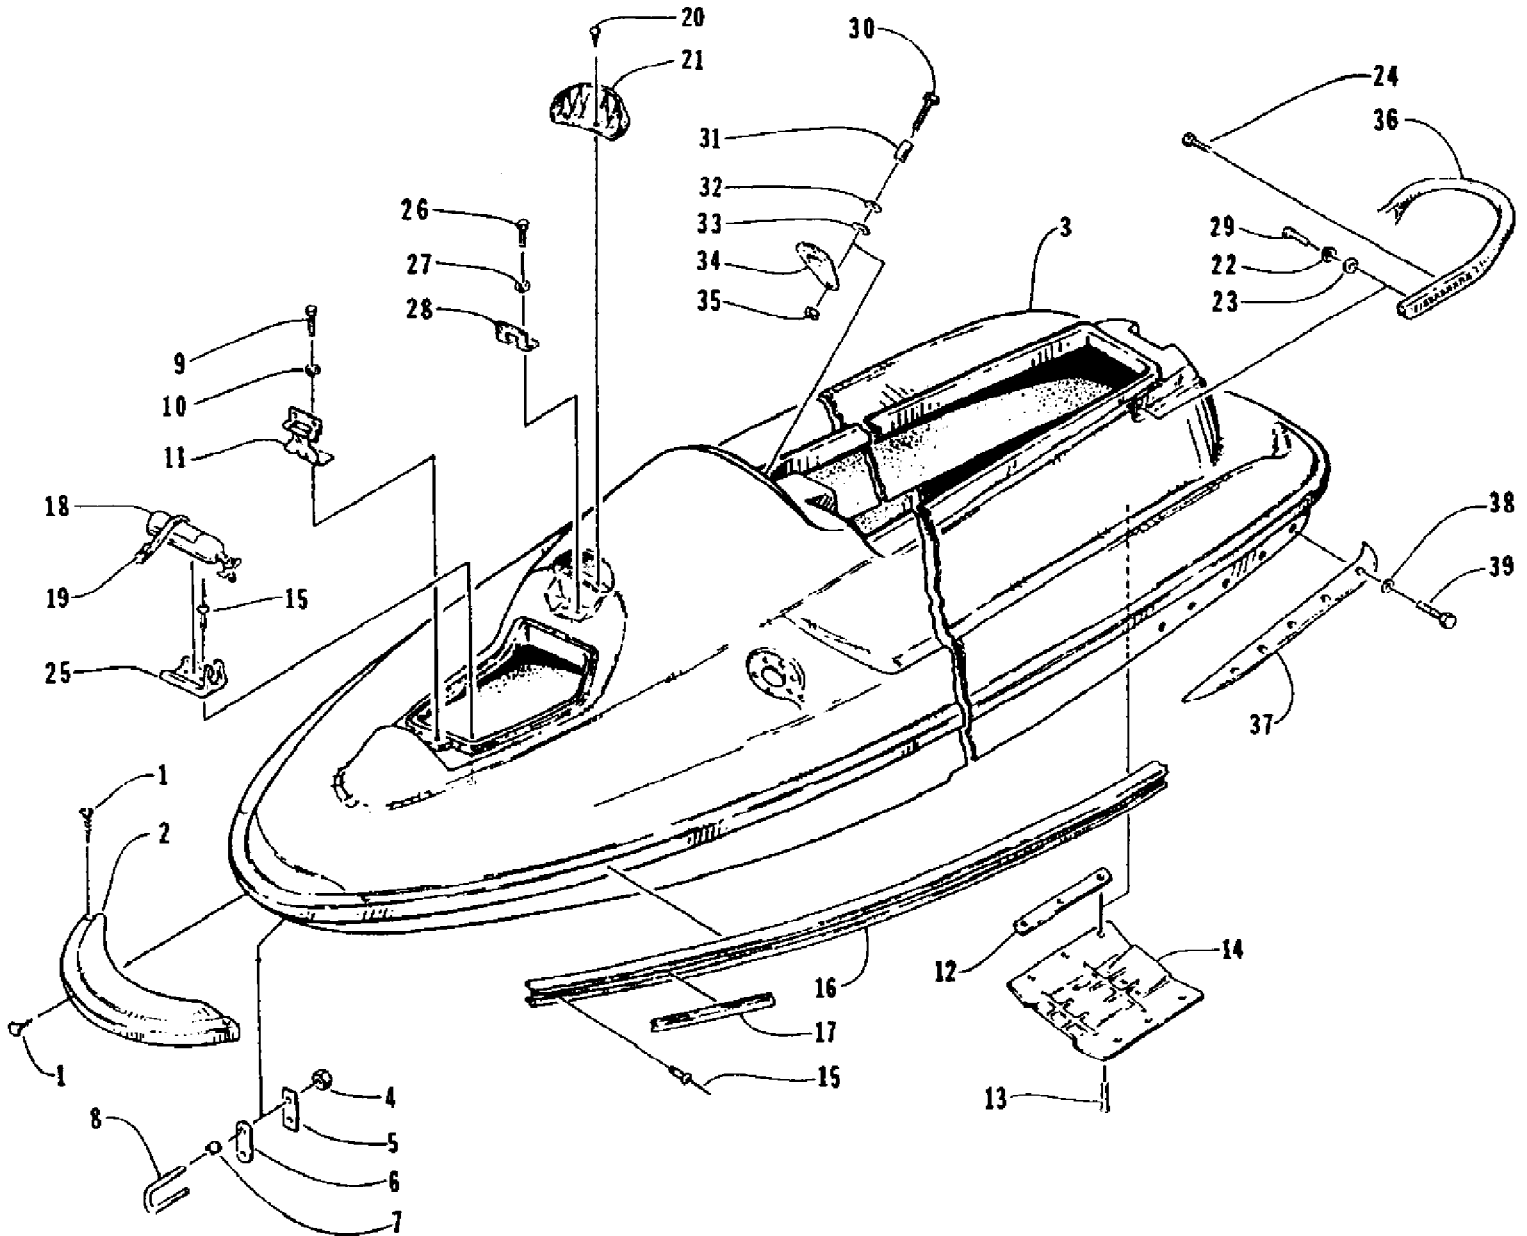

1995 MONTEGO DELUXE (95MTB-W-1995)
HULL AND RELATED PARTS ASSEMBLY

1995 MONTEGO DELUXE (95MTB-W-1995)
HULL AND RELATED PARTS ASSEMBLY

Page 26 of 50

Ref #	Part Number	Qty	S/P/F	Description
1	0623-585	4		Clip, Retaining
2	0673-251	1	S	Nose, Cone
3	0773-429	1		Hull/Deck - Assembly
4	0624-149	4		Nut, Hex
5	0673-657	2		Plate, Backing - Eyehook
6	0673-656	2		Plate, Backup - Eyehook
7	0624-259	2		Nut, Cone
8	0624-260	2		U-Bolt
9	0624-053	2	/P	Screw, Cap
10	0624-036	2		Washer, Lock
11	0673-781	1	/P	Hinge, Hatch Assembly
12	0673-006	2		Plate, Nut
13	0624-184	4		Screw, Machine
14	0673-677	1		Plate, Ride
15	0624-030	50		Rivet
16	0673-216	1		Trim, Edge - Side
17	0673-217	1		Insert, Edge Trim
18	0	1	F	Extinguisher, Fire
19	0773-381	1	S	Tiedown, Rubber
20	0623-269	2		Clip, Retaining
21	0680-049	1		Grate, Air Intake
22	0624-115	2		Washer, Lock
23	0624-228	4		Washer, Flat
24	0624-230	2		Screw, Cap
25	0673-299	1	S	Bracket, Extinguisher
26	0624-092	2		Screw, Cap
27	0624-200	2		Washer, Lock
28	0673-297	1		Catch, Latch
29	0624-289	2		Screw, Cap
30	0624-223	1		Screw, Cap
31	0673-485	1		Stop, Steering
32	0624-008	1		Washer
33	0623-391	1		Washer, Rubber
34	0673-417	1		Plate, Backing
35	0624-009	1		Nut, Lock
36	0673-384	1		Handle, Grab
37	0673-292	1	S	Sponson - Right
37	0673-293	1	S	Sponson - Left
38	0624-247	10		Washer
39	0624-271	10		Screw, Cap