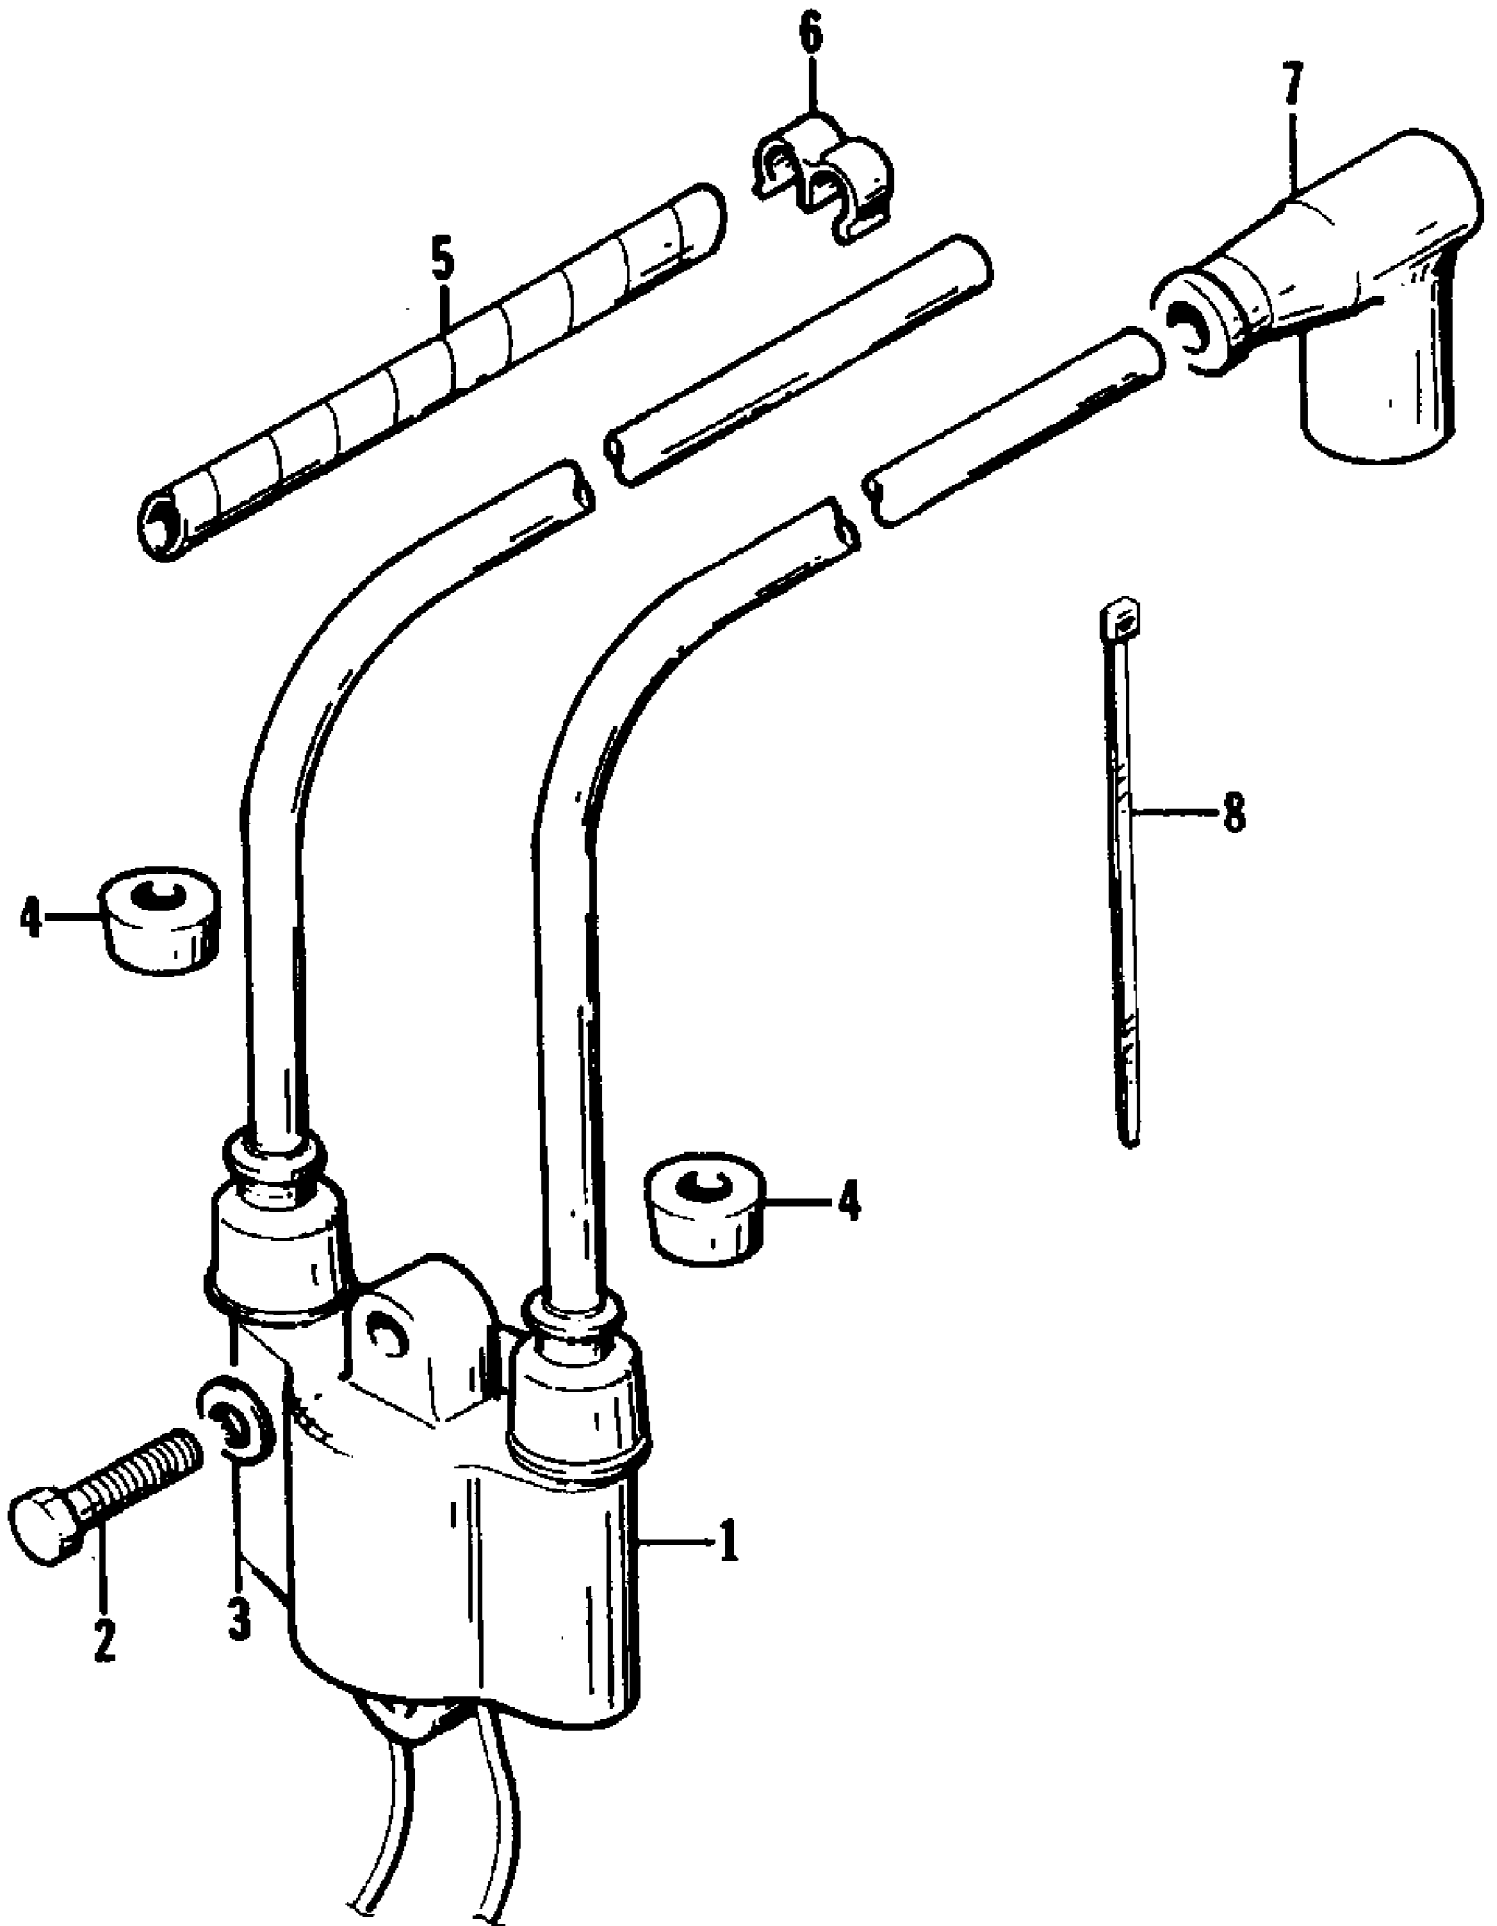

1995 MONTEGO DELUXE (95MTB-W-1995)
IGNITION COIL

1995 MONTEGO DELUXE (95MTB-W-1995)
IGNITION COIL

Page 28 of 50

Ref #	Part Number	Qty	S/P/F	Description
1	3008-343	1	S	Coil Assembly, Ignition
2	3008-220	2		Screw, Cap
3	3003-023	2	/P	Washer
4	3008-333	2	S	Grommet
5	3008-344	2	S	Protector, Lead Wire
6	3008-045	1		Clip
7	3003-737	2	S	Cap Assembly, Spark Plug
8	3003-787	2		Tie, Cable