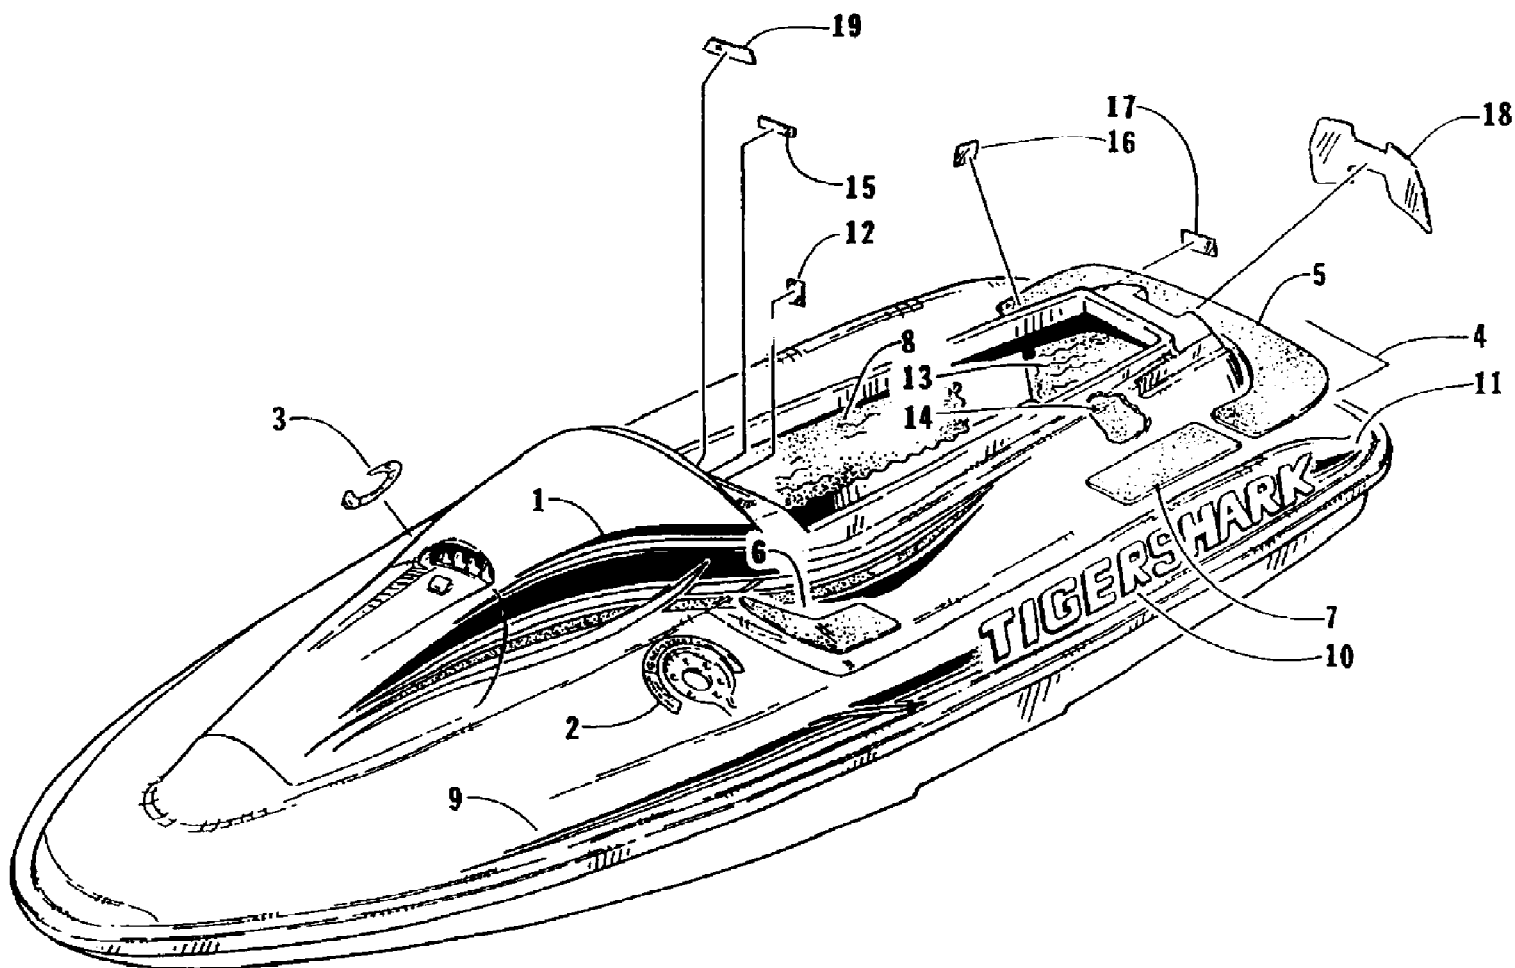

1995 MONTEGO (95MTA-W-1995)
DECAL AND FOOTPAD ASSEMBLY

Page 12 of 50

Ref #	Part Number	Qty	S/P/F	Description
1	0614-084	1		Decal, Hood - Right
1	0614-085	1		Decal, Hood - Left
2	1611-604	1		Decal, Warning Fuel
3	1611-605	1		Decal, Oil Filler
4	0773-120	1		Pad, Foot - Deck Assembly (inc. 5-7)
5	0673-254	1		. Pad, Foot - Rear
6	0673-252	1		. Pad, Foot - Front Right
6	0673-253	1		. Pad, Foot - Front Left
7	0673-302	4		. Pad, Foot
8	0617-182	1		Foam, Deck - Right
9	0614-082	1		Decal, Deck Front - Right
9	0614-083	1		Decal, Deck Front - Left
10	0614-086	2		Decal, Deck - "Tigershark"
11	0614-036	1		Decal, Deck Rear - Right
10	0614-037	1		Decal, Deck Rear - Left
12	1611-866	1		Decal, Warning - Gas Vapors
13	0617-186	1		Foam, Deck - Rear
14	0617-183	1		Foam, Deck - Left
15	0614-059	1		Decal, Common Sense
16	0614-067	1		Decal, USCG Exemption
17	0614-154	1		Decal, Caution - Uprighting
18	0614-155	1		Decal, Regulation
19	0614-113	1	S	Decal, Choke