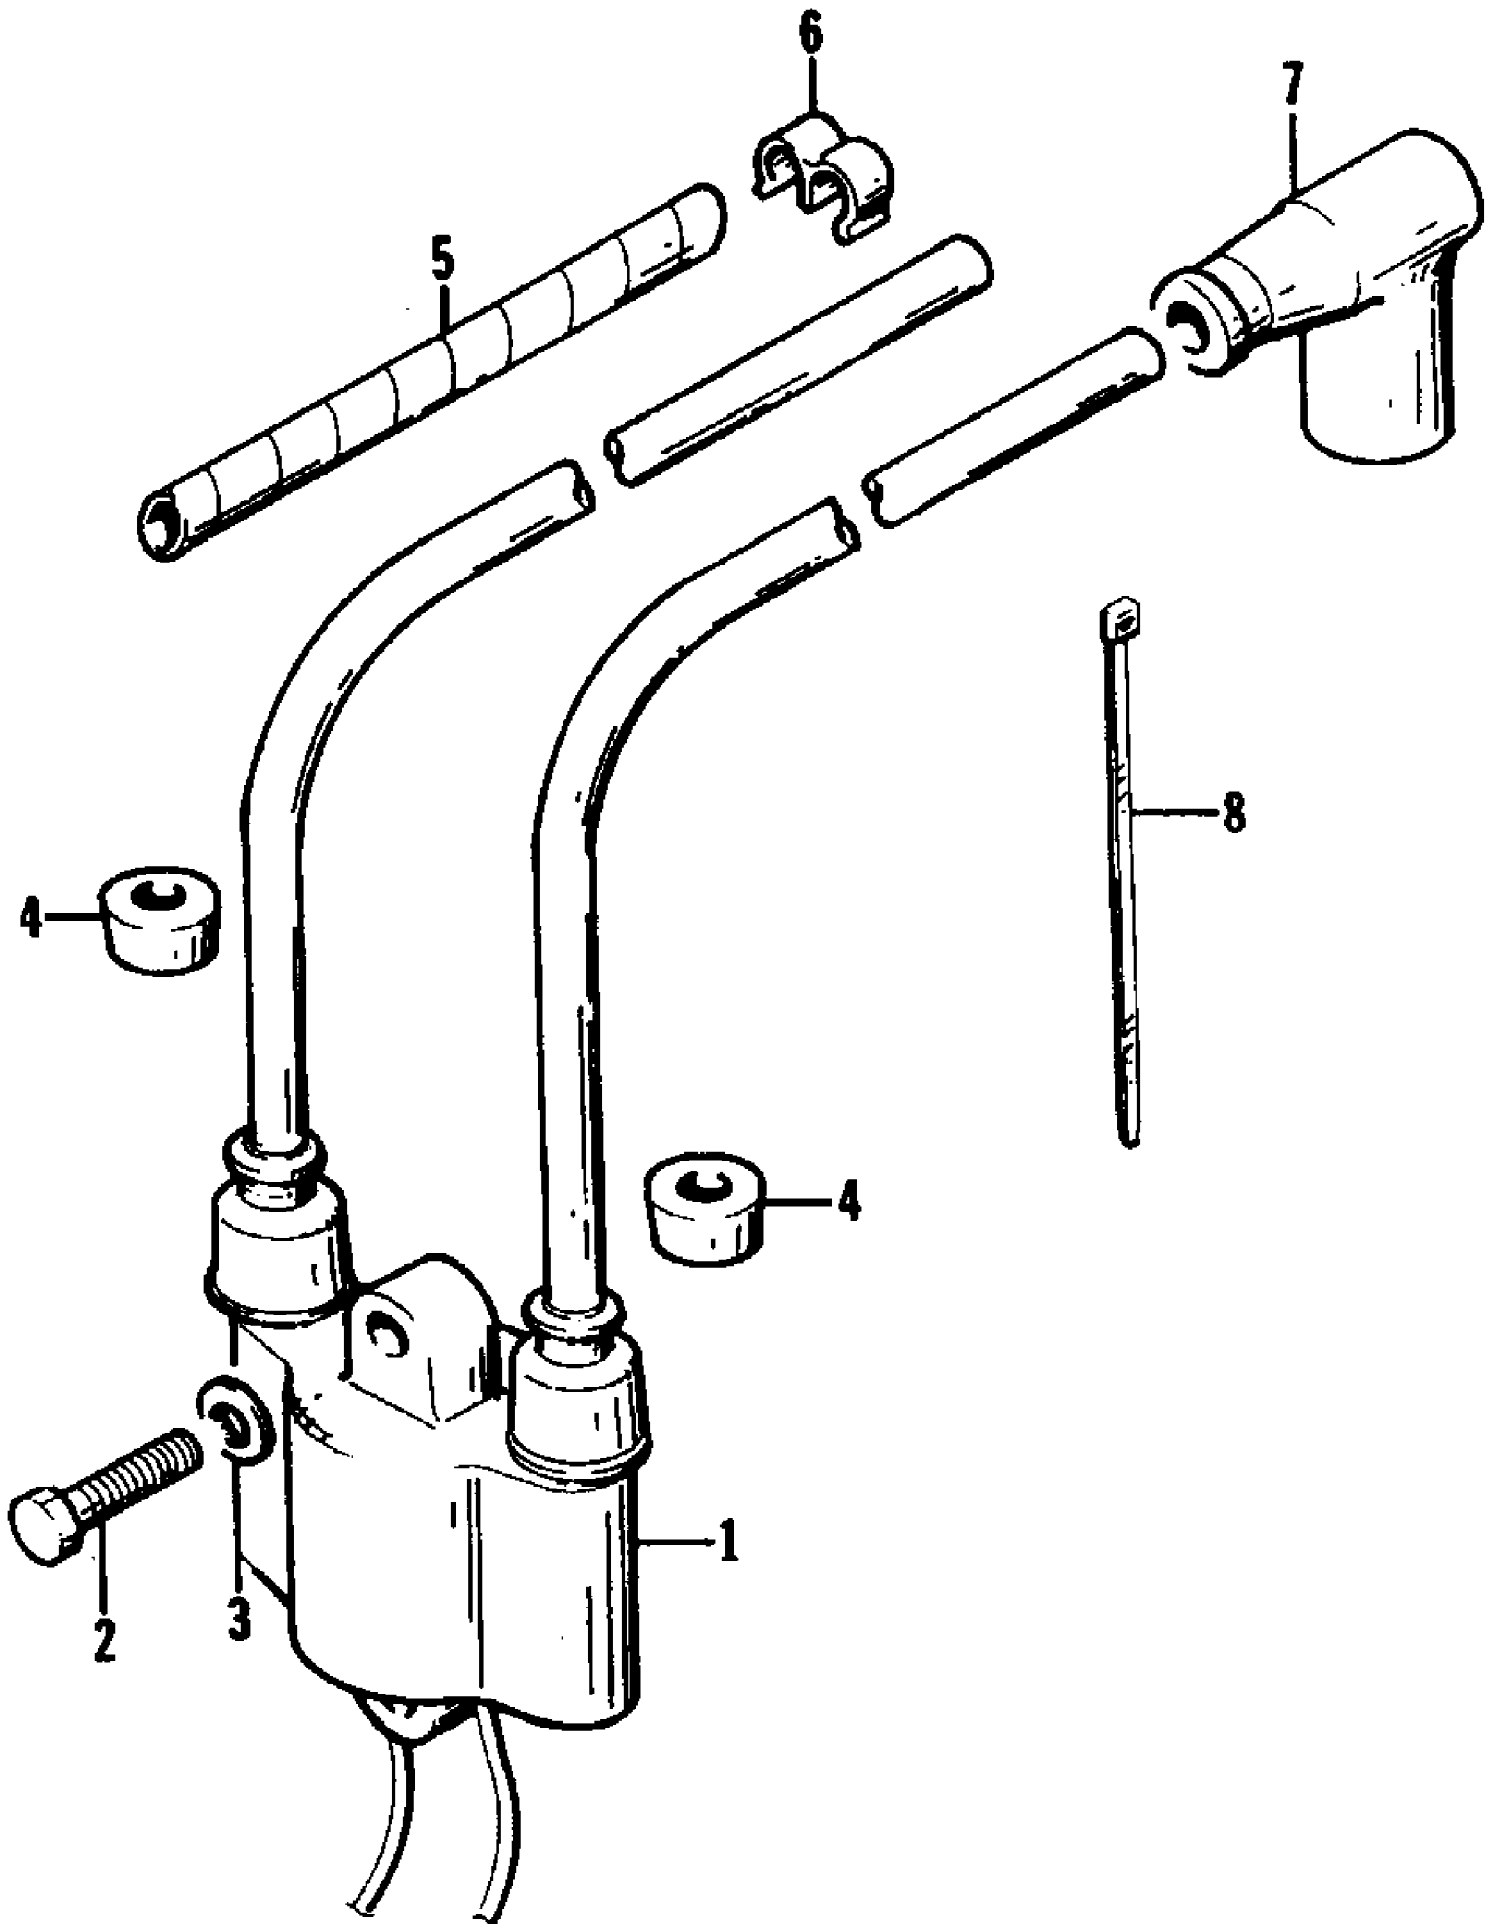

1995 MONTEGO (95MTA-W-1995)
IGNITION COIL

1995 MONTEGO (95MTA-W-1995)
IGNITION COIL

Page 28 of 50

Ref #	Part Number	Qty	S/P/F	Description
1	3008-343	1	S	Coil Assembly, Ignition
2	3008-220	2		Screw, Cap
3	3003-023	2	/P	Washer
4	3008-333	2	S	Grommet
5	3008-344	2	S	Protector, Lead Wire
6	3008-045	1		Clip
7	3003-737	2	S	Cap Assembly, Spark Plug
8	3003-787	2		Tie, Cable