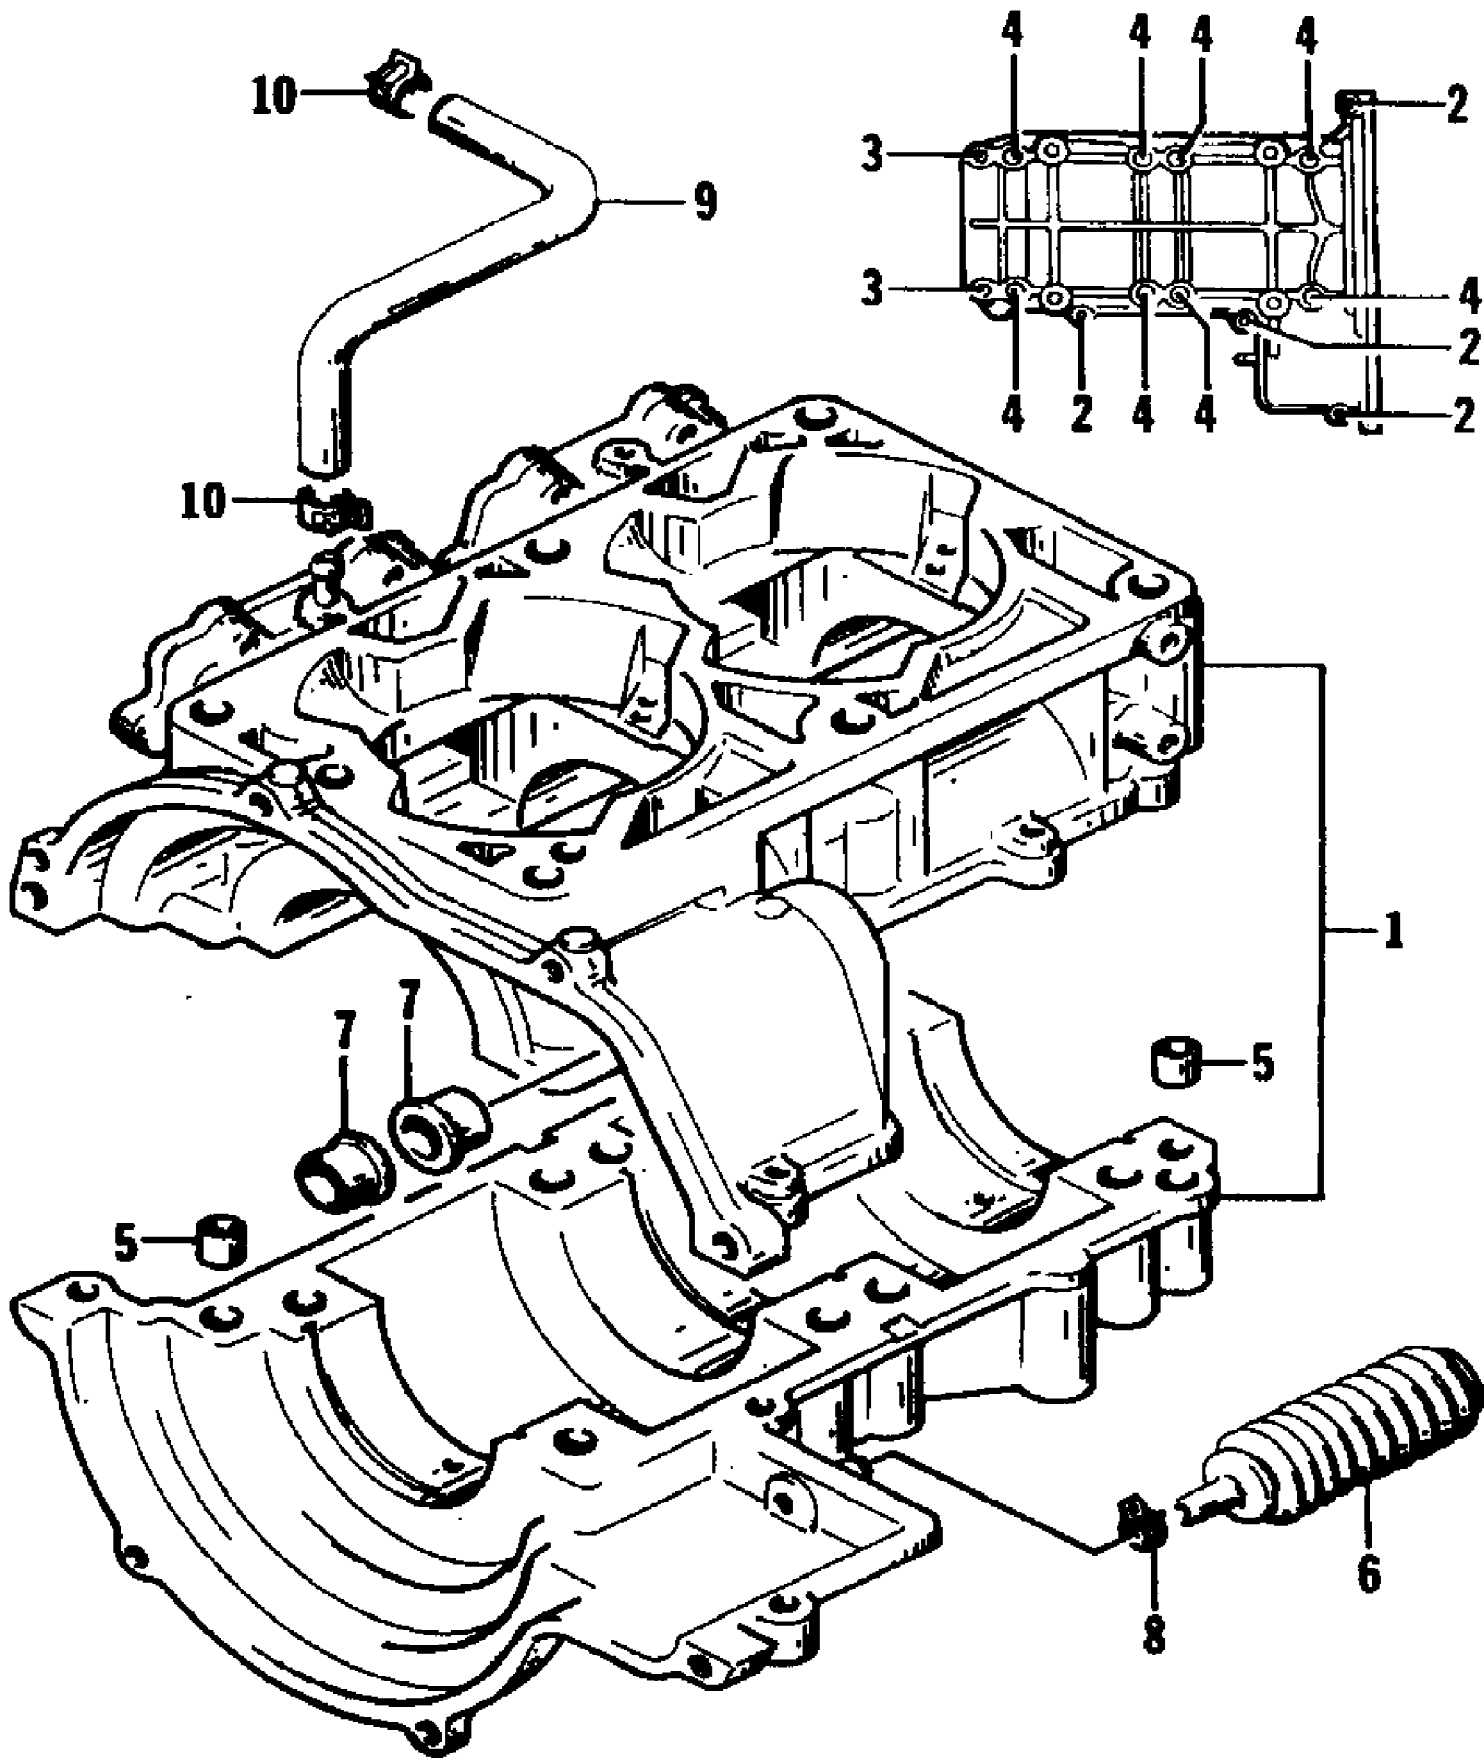

1995 MONTEGO (95MTA-W-1995)
BILGE PUMP ASSEMBLY

1995 MONTEGO (95MTA-W-1995)
BILGE PUMP ASSEMBLY

Page 2 of 50

Ref #	Part Number	Qty	S/P/F	Description
1	0673-377	2		Fitting, Outlet - Bilge
2	0612-361	3		Seal, Fitting
3	0673-378	3	S	Nut, Fitting
4	0624-016	6		Clamp, Hose
5	0610-090	0	S	Hose, Bilge
6	0673-483	1		T-Connection
7	0673-012	1		Pump, Bilge
8	0624-037	1		Clamp
9	0673-435	1		Plate, Mounting - Bilge Pump
10	0612-456	1		Seal, Drain Plug
11	0624-021	2		Nut, Lock
12	0673-278	1		Retainer, Drain Plug
13	0673-404	1		Plug, Drain

1995 MONTEGO (95MTA-W-1995)
CARBURETOR

1995 MONTEGO (95MTA-W-1995)
CARBURETOR

Page 4 of 50

Ref #	Part Number	Qty	S/P/F	Description
	0670-325	1		Carburetor Assembly
1	6505-689	4		Screw
2	6505-662	1		Cover
3	6505-663	1		Diaphragm Assembly
4	6505-692	1		Screw, Machine
5	6505-664	1		Arm
6	6505-669	1		Spring
7	6505-695	1		Screw, Machine
8	6505-682	1		Plate
9	6505-671	1		Needle Valve Assembly
10	0	1	F	Mixing Body
11	6505-681	1		Pin
12	6505-679	2		Screw, Machine
13	6505-680	1		Block, Metering
14	6505-677	1		Gasket
15	6505-694	1		Main Jet - 107.5
16	6505-690	1	S	Pilot Jet - 125
17	6505-701	1		Seal
18	6505-661	1		Washer
19	6505-660	1		Spring
20	6505-667	1		Adjuster
21	6505-659	1		Cap
22	6505-698	1		Cap
23	6505-699	1		Adjuster
24	6505-678	1		Spring
25	6505-703	2		Washer
26	6505-700	1	S	O-Ring
27	6505-676	1		Filter
28	6505-665	1		S-Gasket
29	6505-656	1	/P	Diaphragm, Damper
30	6505-702	1		Screw Assembly
31	6505-697	1		Retainer
32	6505-651	1		Spring
33	0	2	F	Grommet
34	0	2	F	Valve
35	6505-655	1		Body Assembly, Diaphragm
36	6505-683	1		O-Ring
37	6505-654	1		Diaphragm, Pump
38	6505-652	1		Cover, Pump
39	6505-704	4		Screw w/Washer
40	6505-653	1		Gasket
41	6505-817	2		Bushing, Choke Shaft
42	6505-701	2		Seal, Choke Shaft
43	6505-822	1		Collar, Lock