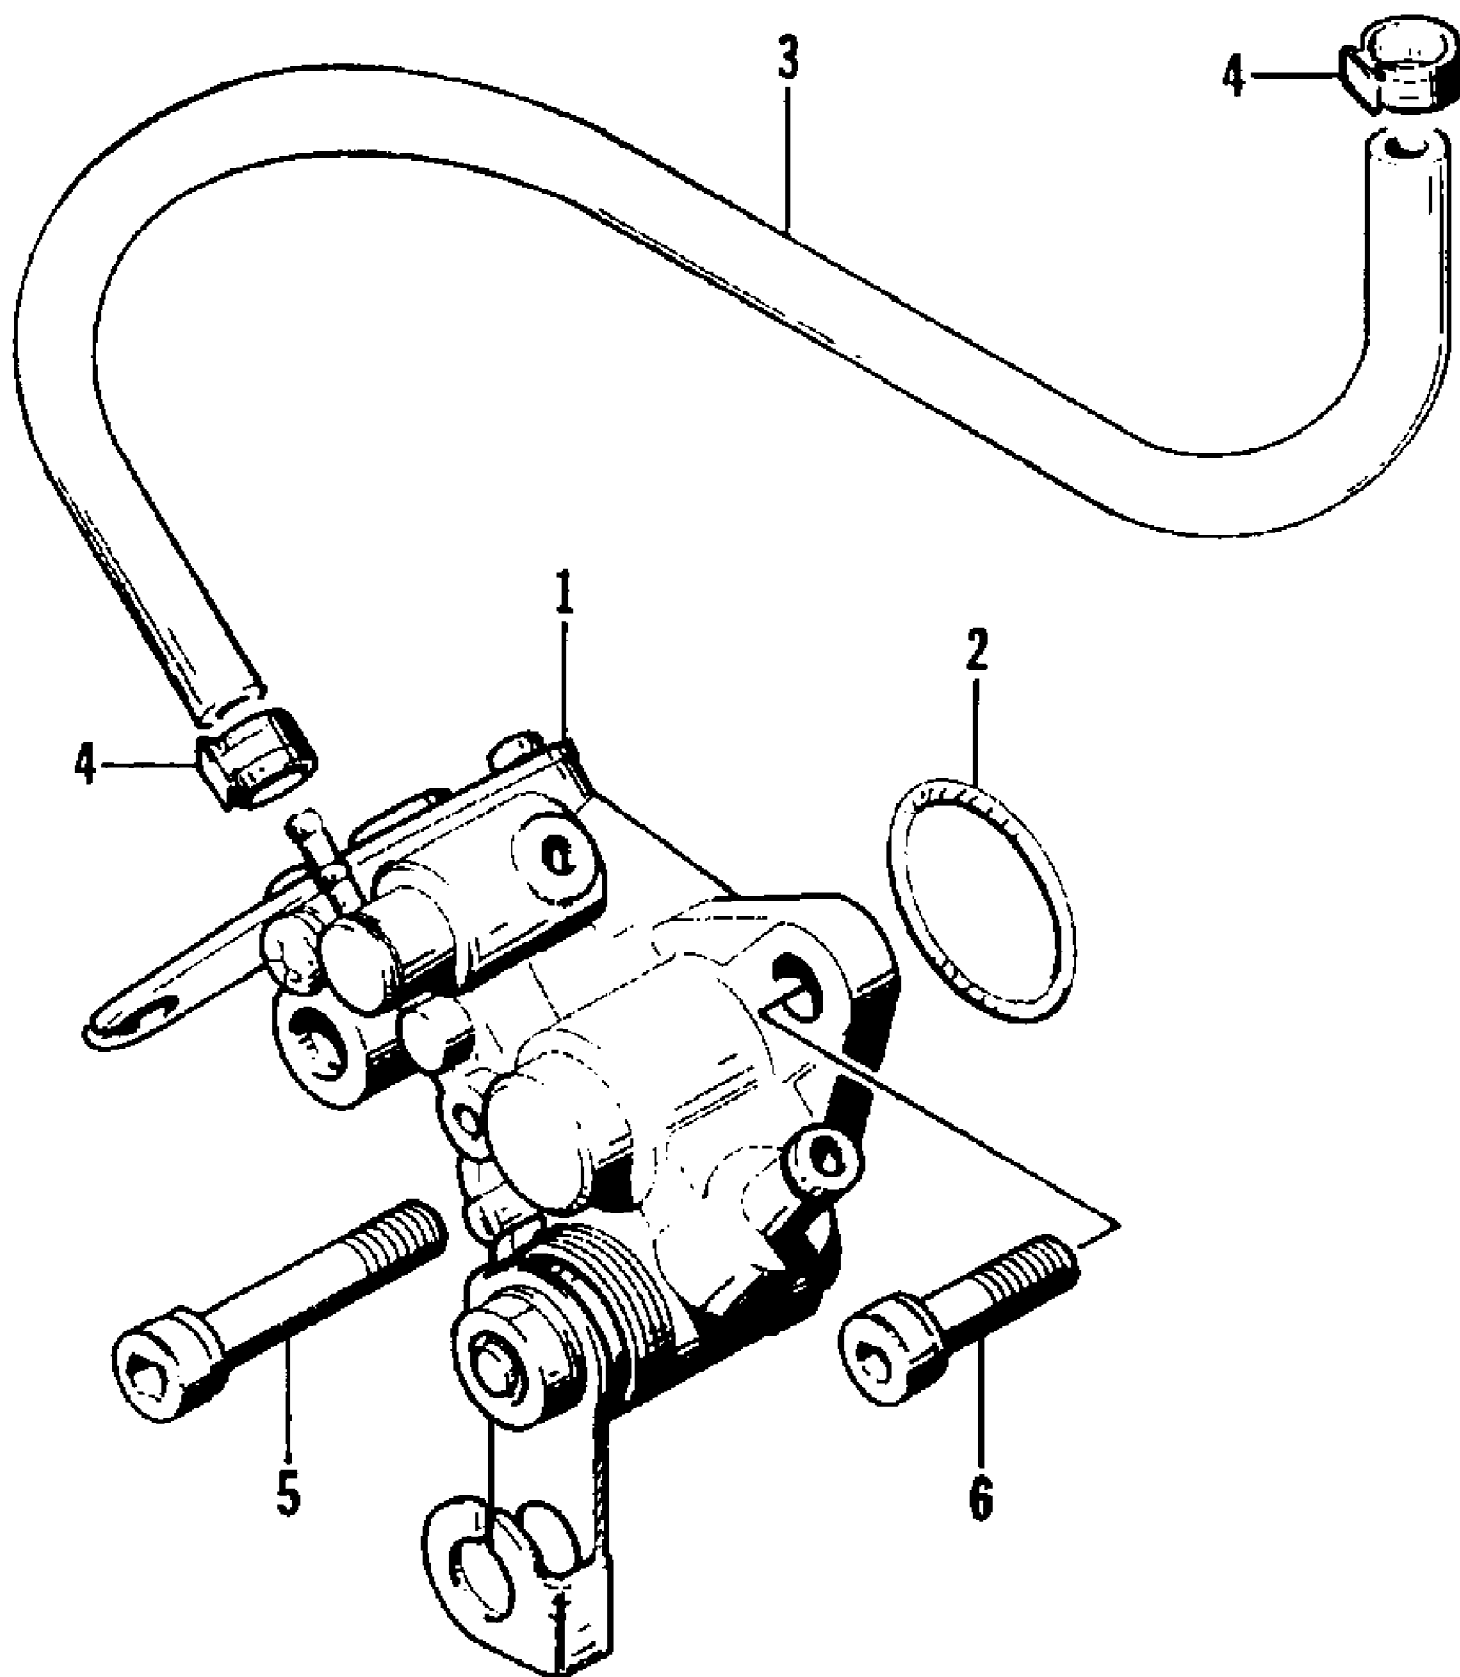

1995 MONTEGO (95MTA-W-1995)
OIL PUMP

1995 MONTEGO (95MTA-W-1995)
OIL PUMP

Page 38 of 50

Ref #	Part Number	Qty	S/P/F	Description
1	3008-241	1	S	Oil Pump Assembly
2	3008-030	1		O-Ring
3	3008-035	1	/P	Hose
4	0624-291	2		Clamp
5	3008-242	1		Screw, Cap
6	3008-243	1		Screw, Cap