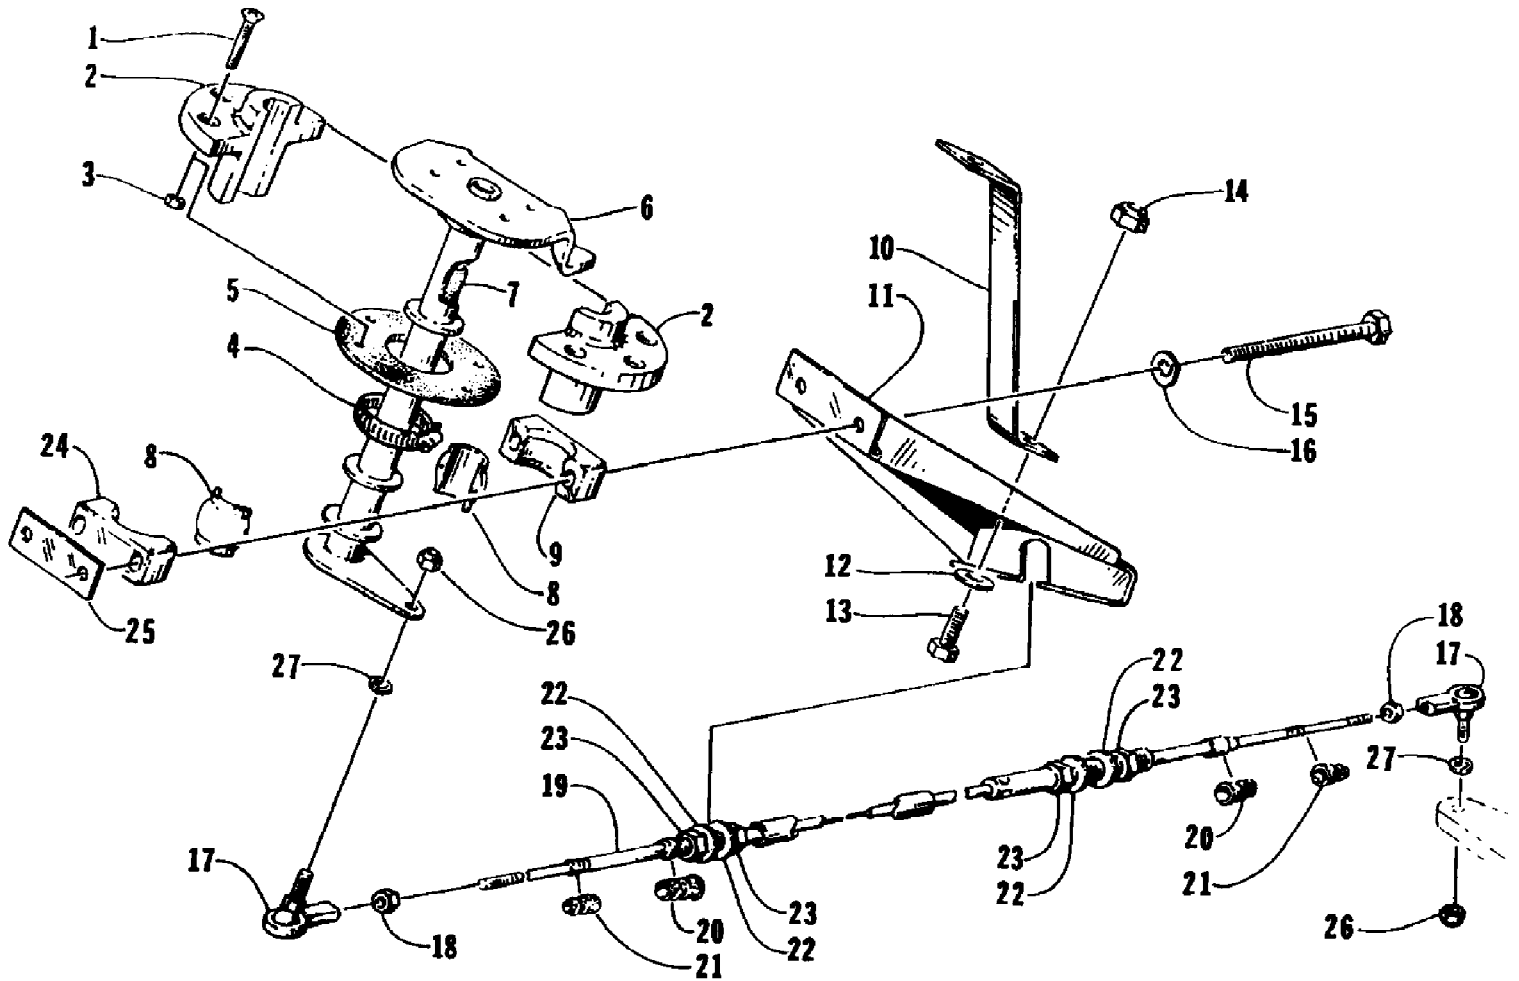

1995 MONTEGO (95MTA-W-1995)
STEERING POST ASSEMBLY

1995 MONTEGO (95MTA-W-1995)
STEERING POST ASSEMBLY

Page 48 of 50

Ref #	Part Number	Qty	S/P/F	Description
1	0624-186	6		Screw, Machine
2	0673-122	2		Bearing, Half-Steering Post
3	0624-021	6		Nut, Lock
4	0624-038	1		Clamp
5	0673-056	1		Seal, Bearing
6	0773-096	1	/P	Post, Steering
7	0717-052	0	/P	Foam, Neoprene Tape
8	0605-149	2		Bearing, Steering Post
9	0605-171	2		Housing, Bearing
10	0673-457	1		Bracket, Support
11	0773-095	1	/P	Bracket, Steering Cable
12	0624-125	1	/P	Washer
13	0624-229	1		Screw, Cap
14	0624-090	1		Nut, Lock
15	0624-192	2		Screw, Cap
16	0624-028	2		Washer
17	0673-028	2		End, Steering Cable
18	0624-107	2		Nut, Jam
19	0673-232	1	/P	Cable, Steering
20	0612-363	2		Seal, Rod
21	0612-364	2		Seal, Steering Cable
22	0624-106	4		Washer
23	0624-105	4		Nut, Jam
24	0705-064	1	/P	Housing, Bearing
25	0673-366	1		Spacer, Bearing Housing
26	0624-114	2		Nut, Lock
27	0624-115	2		Washer, Lock