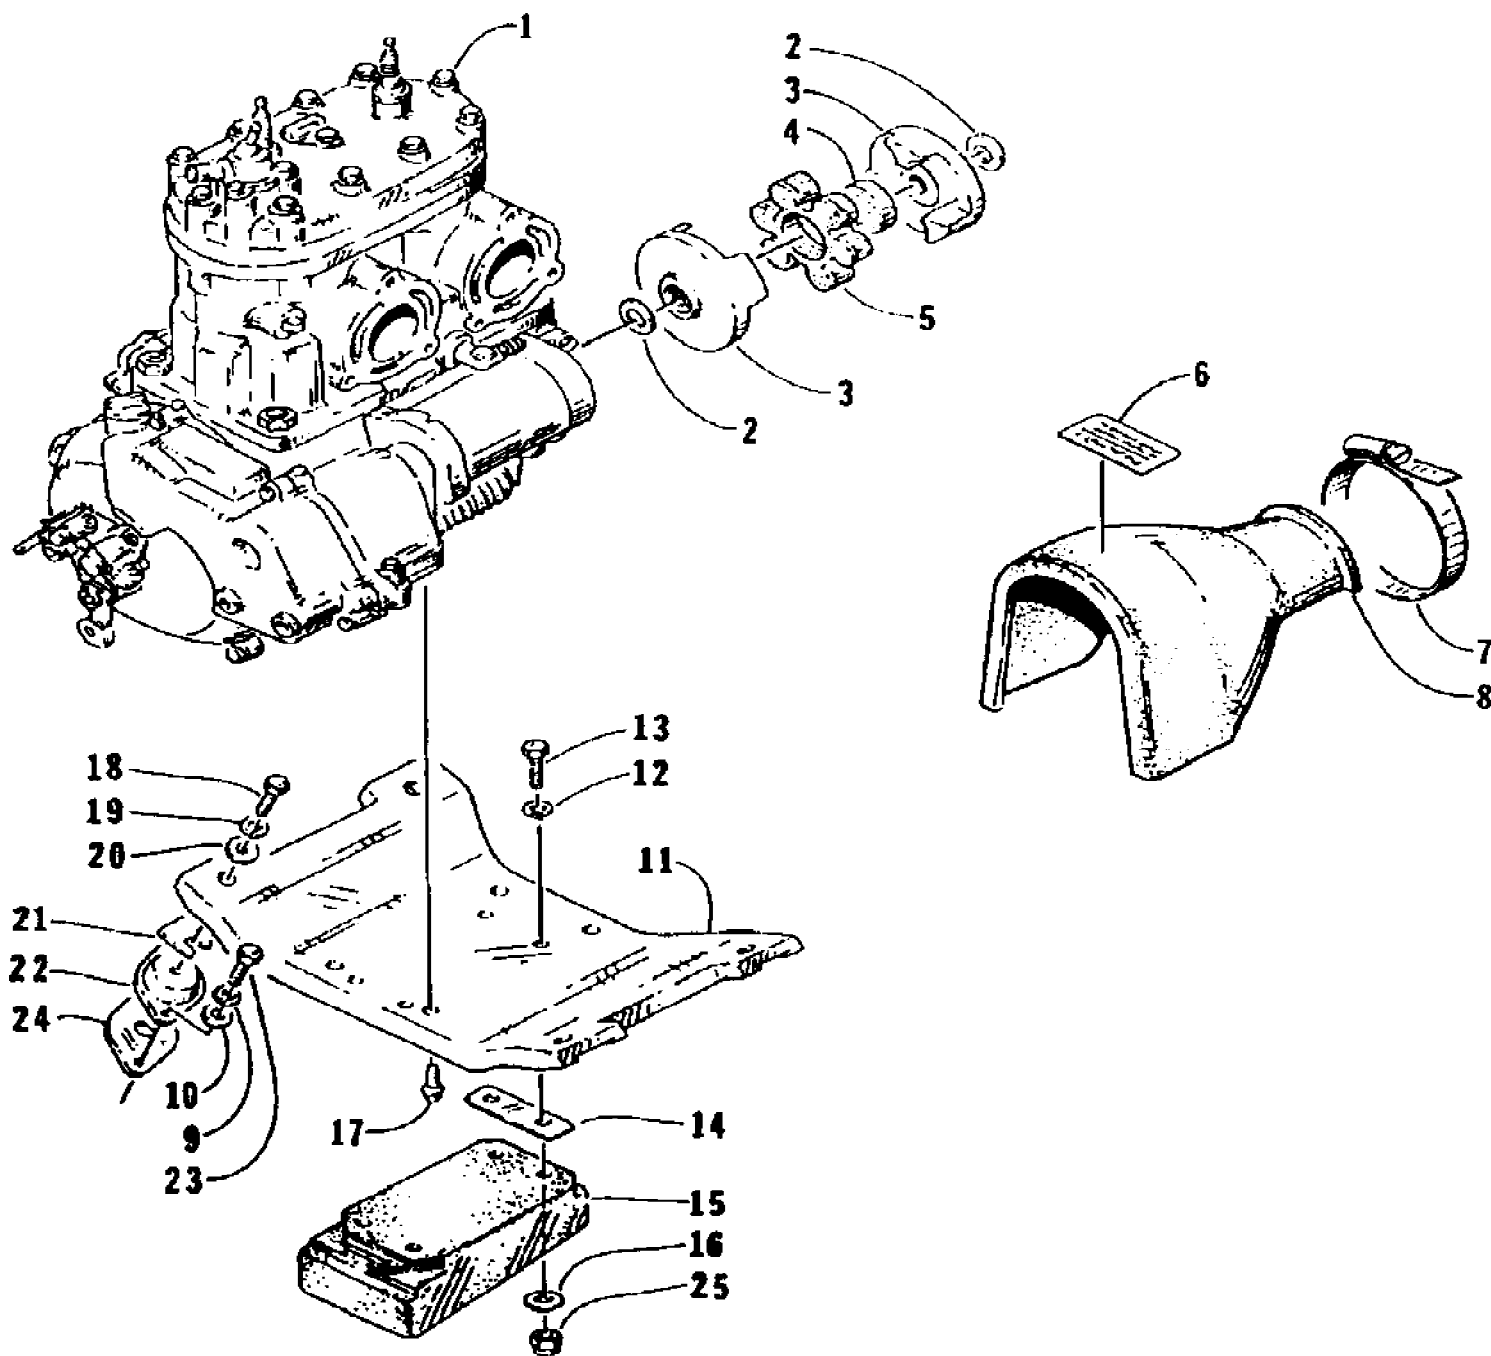

1995 MONTEGO (95MTA-W-1995)
ENGINE AND RELATED PARTS

Page 16 of 50

Ref #	Part Number	Qty	S/P/F	Description
1	0662-152	1		Engine
2	0624-017	2		Washer
3	3008-090	2	/P	Coupler, Engine
4	0673-146	1		Insert, Damper - Coupler
5	3008-091	1	S	Damper, Coupler
6	1611-608	1		Decal, Warning
7	0624-037	1		Clamp, Hose
8	0673-469	1	S	Shield, Safety Coupler
9	0624-027	10		Washer, Lock
10	0624-028	12		Washer
11	3008-239	1	/P	Plate, Engine Mount
12	0624-036	4		Washer, Lock
13	0624-052	4		Screw, Cap
14	0673-520	0		Shim, Engine Snubber - 18 Gauge
14	0673-521	0		Shim, Engine Snubber - 12 Gauge
15	0673-437	1		Mount, Snubber
16	0624-182	4		Washer
17	3008-203	4	/P	Screw, Cap
18	3008-240	4		Screw, Cap
19	3008-021	4		Washer, Lock
20	3008-016	4		Washer
21	0624-015	0	/P	Shim - 1.5 mm
21	0624-014	0	/P	Shim - 0.5 mm
22	3008-054	4		Damper, Engine
23	0624-087	8		Screw, Cap
24	0673-508	0	/P	Shim, Engine Mount - 0.125 in.
24	0673-509	0		Shim, Engine Mount - 0.063 in.
25	0624-021	4		Nut, Lock