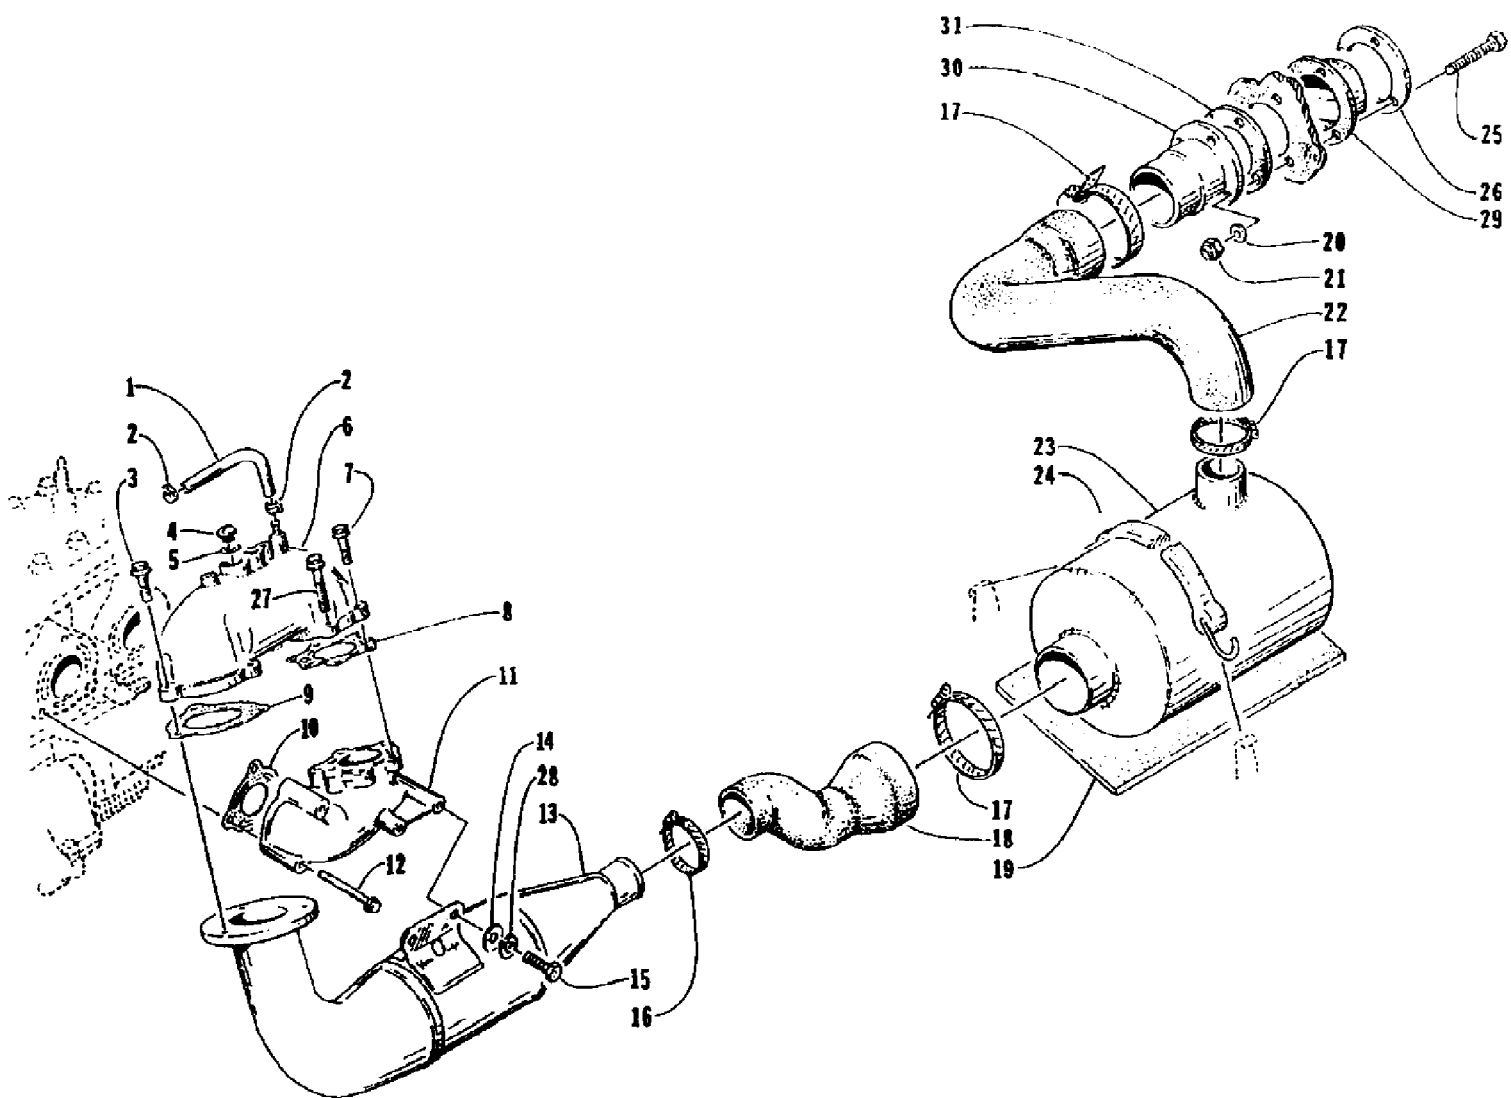

1995 MONTEGO (95MTA-W-1995)
EXHAUST ASSEMBLY

1995 MONTEGO (95MTA-W-1995)
EXHAUST ASSEMBLY

Page 18 of 50

Ref #	Part Number	Qty	S/P/F	Description
1	3008-200	1	/P	Hose, By-Pass
2	3008-039	2		Clamp
3	3008-004	3	S	Screw, Cap
4	3008-025	1		Plug
5	3008-022	1		Gasket
6	3008-171	1		Pipe, Exhaust
7	3008-159	3	S	Screw, Cap
8	3008-081	1	S	Gasket, Exhaust Pipe
9	3008-082	1	S	Gasket, Exhaust Joint
10	3008-080	2	S	Gasket, Exhaust Manifold
11	3008-172	1	S	Manifold, Exhaust
12	3008-151	6	S	Screw, Cap
13	3008-173	1	S	Expansion Chamber
14	3008-189	2		Washer
15	3008-188	2		Screw, Cap
16	0624-038	1		Clamp, Hose
17	0624-018	3		Clamp, Hose
18	0610-144	1		Hose, Exhaust - In
19	0673-309	1		Pad, Muffler
20	0624-004	5		Washer
21	0624-005	5	/P	Nut, Lock
22	0610-145	1		Hose, Exhaust - Out
23	0712-128	1		Muffler
24	0773-382	2	/P	Tiedown
25	0624-102	5		Screw, Cap
26	0673-451	1		Ring, Stud - Deflector
27	3008-201	2		Screw, Cap
28	3008-021	2		Washer, Lock
29	0673-436	1		Deflector, Exhaust
30	0673-135	1	/P	Fitting, Outlet - Exhaust
31	0612-391	1		Seal, Outlet Fitting