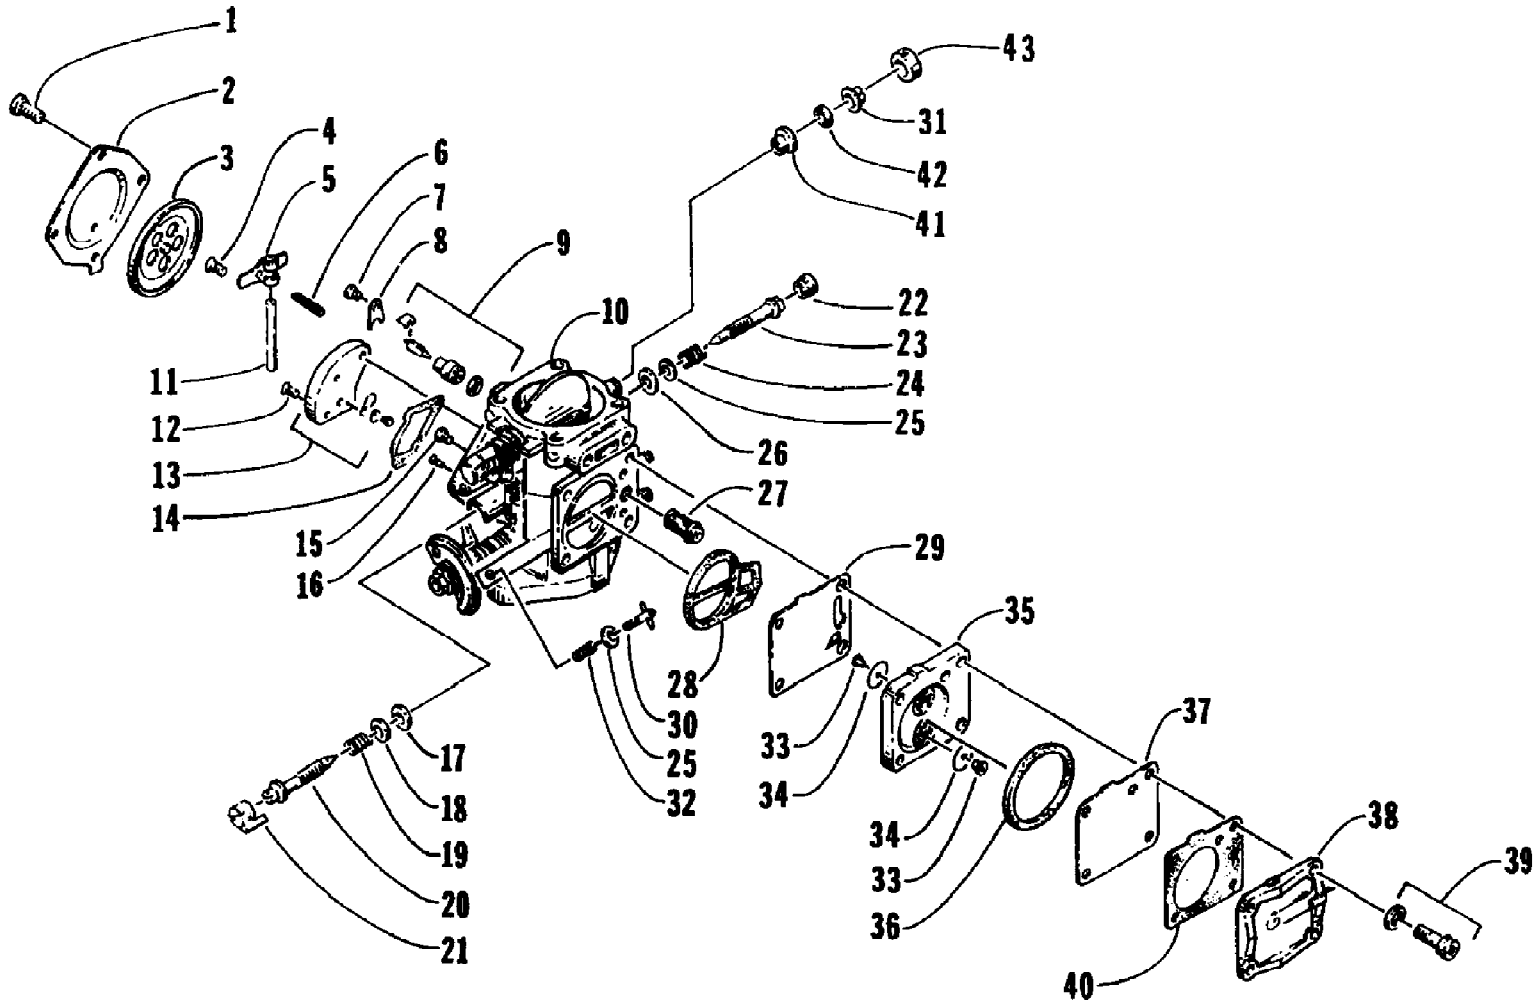

1995 MONTEGO (95MTA-W-1995)
BILGE PUMP ASSEMBLY

1995 MONTEGO (95MTA-W-1995)
BILGE PUMP ASSEMBLY

Page 2 of 50

Ref #	Part Number	Qty	S/P/F	Description
1	0673-377	2		Fitting, Outlet - Bilge
2	0612-361	3		Seal, Fitting
3	0673-378	3	S	Nut, Fitting
4	0624-016	6		Clamp, Hose
5	0610-090	0	S	Hose, Bilge
6	0673-483	1		T-Connection
7	0673-012	1		Pump, Bilge
8	0624-037	1		Clamp
9	0673-435	1		Plate, Mounting - Bilge Pump
10	0612-456	1		Seal, Drain Plug
11	0624-021	2		Nut, Lock
12	0673-278	1		Retainer, Drain Plug
13	0673-404	1		Plug, Drain

1995 MONTEGO (95MTA-W-1995)
CARBURETOR

1995 MONTEGO (95MTA-W-1995)
CARBURETOR

Page 4 of 50

Ref #	Part Number	Qty	S/P/F	Description
	0670-325	1		Carburetor Assembly
1	6505-689	4		Screw
2	6505-662	1		Cover
3	6505-663	1		Diaphragm Assembly
4	6505-692	1		Screw, Machine
5	6505-664	1		Arm
6	6505-669	1		Spring
7	6505-695	1		Screw, Machine
8	6505-682	1		Plate
9	6505-671	1		Needle Valve Assembly
10	0	1	F	Mixing Body
11	6505-681	1		Pin
12	6505-679	2		Screw, Machine
13	6505-680	1		Block, Metering
14	6505-677	1		Gasket
15	6505-694	1		Main Jet - 107.5
16	6505-690	1	S	Pilot Jet - 125
17	6505-701	1		Seal
18	6505-661	1		Washer
19	6505-660	1		Spring
20	6505-667	1		Adjuster
21	6505-659	1		Cap
22	6505-698	1		Cap
23	6505-699	1		Adjuster
24	6505-678	1		Spring
25	6505-703	2		Washer
26	6505-700	1	S	O-Ring
27	6505-676	1		Filter
28	6505-665	1		S-Gasket
29	6505-656	1	/P	Diaphragm, Damper
30	6505-702	1		Screw Assembly
31	6505-697	1		Retainer
32	6505-651	1		Spring
33	0	2	F	Grommet
34	0	2	F	Valve
35	6505-655	1		Body Assembly, Diaphragm
36	6505-683	1		O-Ring
37	6505-654	1		Diaphragm, Pump
38	6505-652	1		Cover, Pump
39	6505-704	4		Screw w/Washer
40	6505-653	1		Gasket
41	6505-817	2		Bushing, Choke Shaft
42	6505-701	2		Seal, Choke Shaft
43	6505-822	1		Collar, Lock