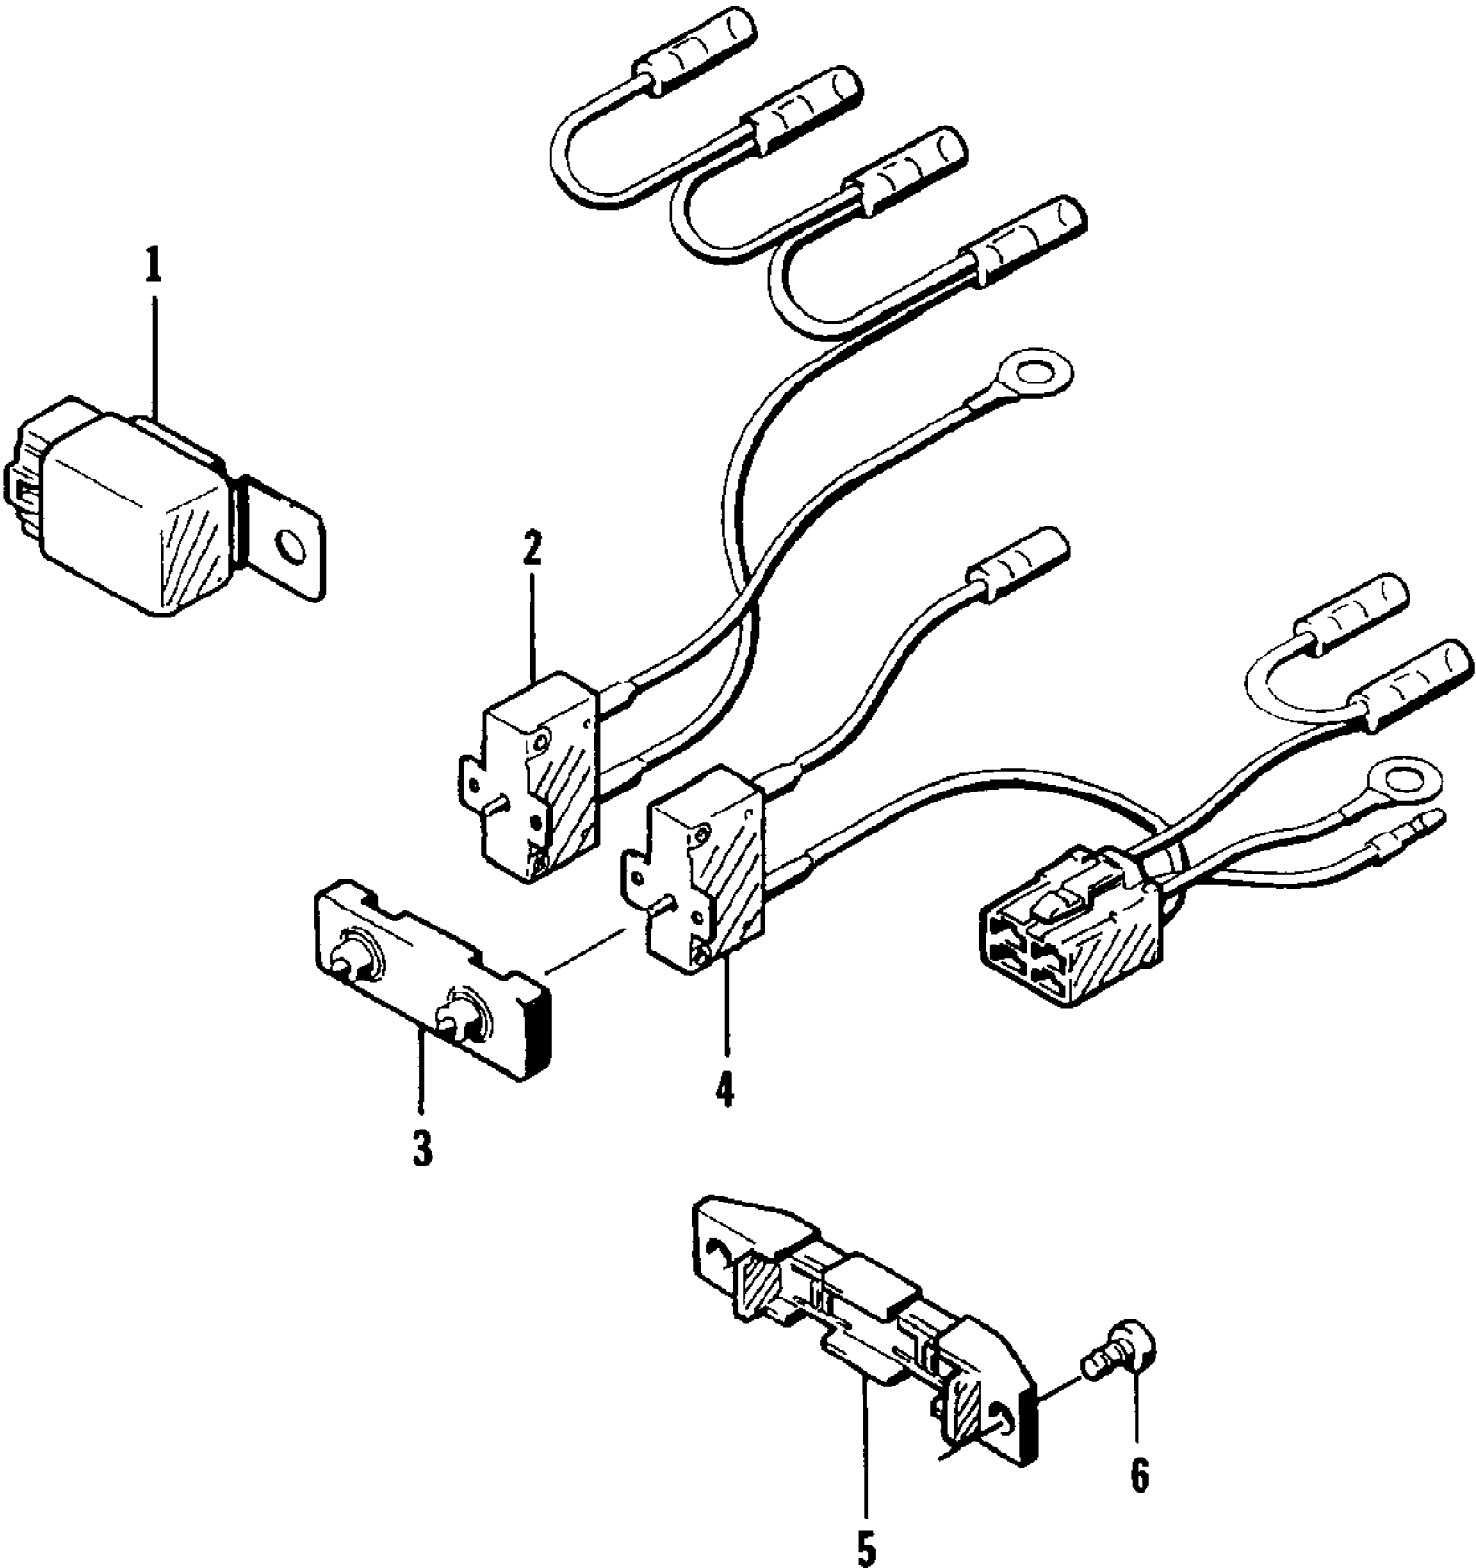

1995 MONTEGO (95MTA-W-1995)
SEAT ASSEMBLY

Page 42 of 50

Ref #	Part Number	Qty	S/P/F	Description
	0773-475	1		Complete Seat Assembly
1	0773-353	1	/P	Strap, Seat - 33 in.
2	0773-372	1		Cover, Seat w/Silkscreen
3	0773-099	1		Foam, Seat
4	0773-389	1		Base, Seat
5	0773-213	0	/P	Seal, Seat Base
6	0673-668	1		Catch, Seat
7	0624-263	0		Staple
8	0624-021	2		Nut, Lock
9	0624-036	2		Washer, Lock
10	0624-112	2	/P	Screw, Cap
11	0624-262	1		U-Bolt, Seat
12	0624-061	2		Nut, Jam
13	0624-125	4	/P	Washer
14	0624-090	2		Nut, Lock
15	0624-009	1		Nut, Lock
16	0624-022	2		Washer
17	0624-226	2		Screw, Cap
18	0623-585	3		Clip, Retainer
19	0610-171	1	/P/F	Air Tube, Exhaust
20	0624-012	1		Washer, Lock
21	0623-391	1		Washer, Rubber
22	0673-026	1	F	Lever, Release - Seat Latch
23	0673-024	1	S	Cover, Latch - Seat
24	0673-025	1		Back, Latch - Seat
25	0673-023	1		Clip, Retaining
26	0624-159	2		Washer
27	0624-047	1		Nut, Jam
28	0624-289	2		Screw, Cap
29	0673-788	1	S	Stud, Latch - Seat
30	0624-126	1		Washer, Rubber
31	0624-182	2		Washer