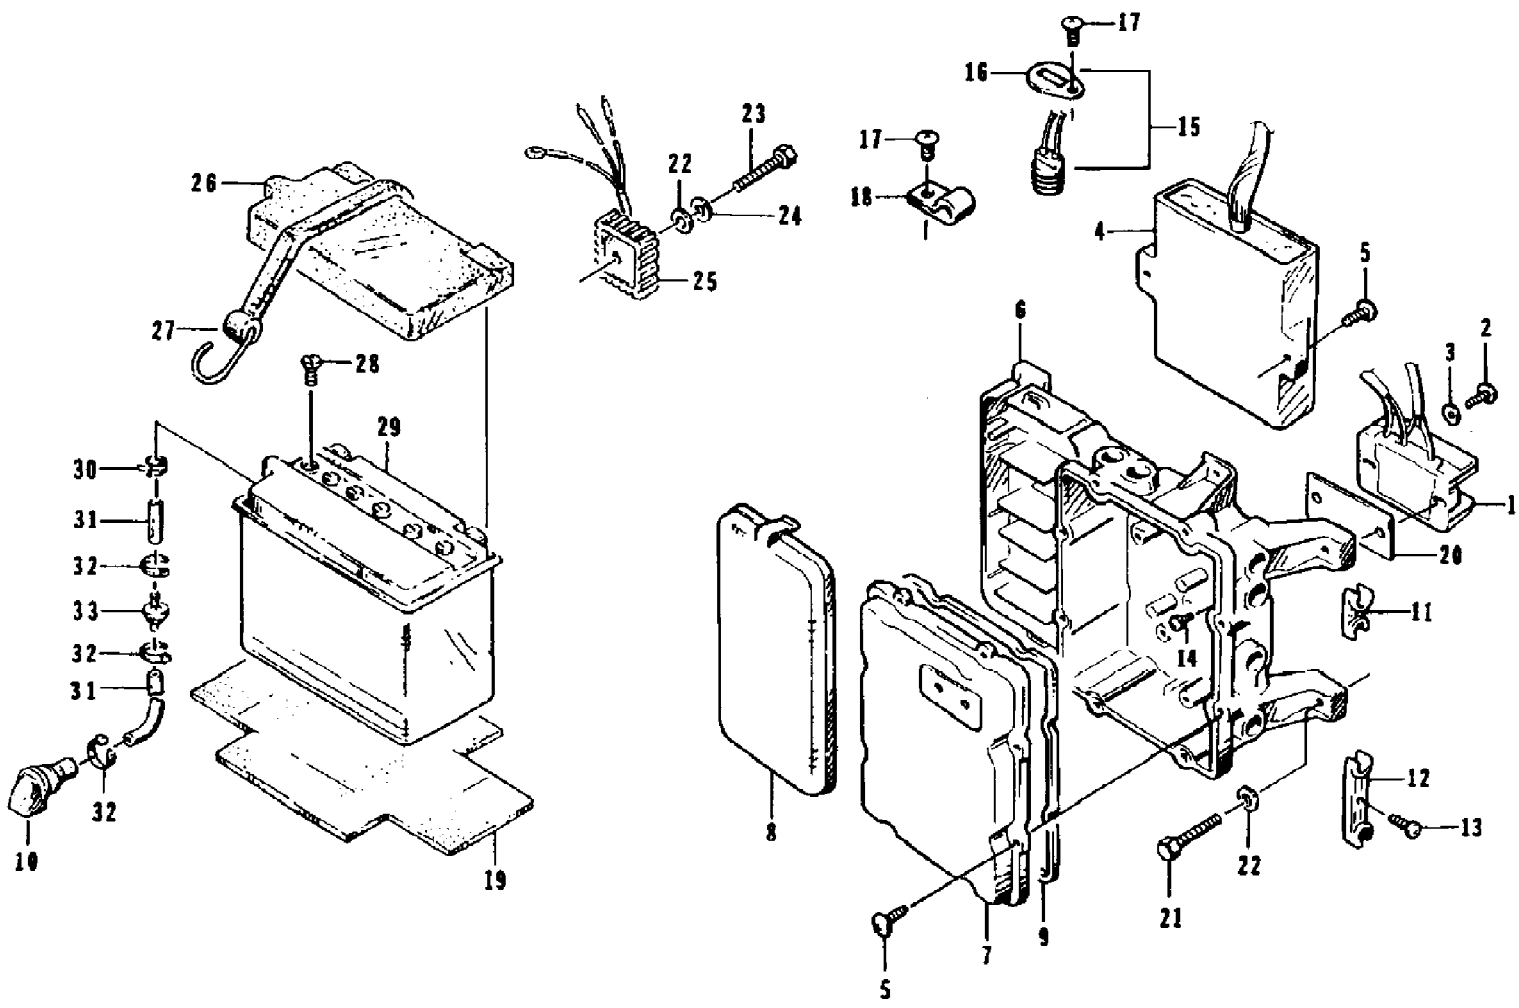

1995 MONTEGO (95MTA-W-1995)
ELECTRICAL MODULE AND BATTERY

1995 MONTEGO (95MTA-W-1995)
ELECTRICAL MODULE AND BATTERY

Page 14 of 50

Ref #	Part Number	Qty	S/P/F	Description
1	3008-335	1	S	Regulator Assembly (inc. 2)
2	3008-318	2	S	Screw, Regulator
3	3008-337	2		Washer, Regulator
4	3008-353	1	S	Unit, CDI
5	3008-319	3		Screw, Cap
6	3008-339	1		Case
7	3008-340	1	S	Cover
8	3008-341	1	S	Cover
9	3008-342	1	S	Packing
10	0673-755	1		Vent, Fuel
11	3008-124	3		Holder
12	3008-125	1		Holder
13	3008-379	4		Screw, Cap
14	3008-217	1		Screw, Cap
15	3008-330	1	S/P	Sensor - Assembly (inc. 16)
16	3008-134	1		Supporter
17	3008-219	3		Screw, Machine
18	3008-040	1		Clamp
19	0673-308	1		Pad, Battery
20	3008-320	1	S	Base, Regulator
21	0624-052	4		Screw, Cap
22	0624-022	5		Washer
23	0624-056	1		Screw, Cap
24	0624-115	1		Washer, Lock
25	0630-022	1		Module, Bilge Pump
26	0673-454	1		Cover, Battery
27	0773-382	2	/P	Tiedown
28	0645-045	6		Cap, Battery
29	0645-157	1		Battery (inc. 28, 30-31)
30	0645-152	1		.Clamp, Hose - Battery
31	0645-179	1	S	.Hose, Battery Vent
32	0123-811	3		Tie, Cable
33	0670-295	1		Valve, Check