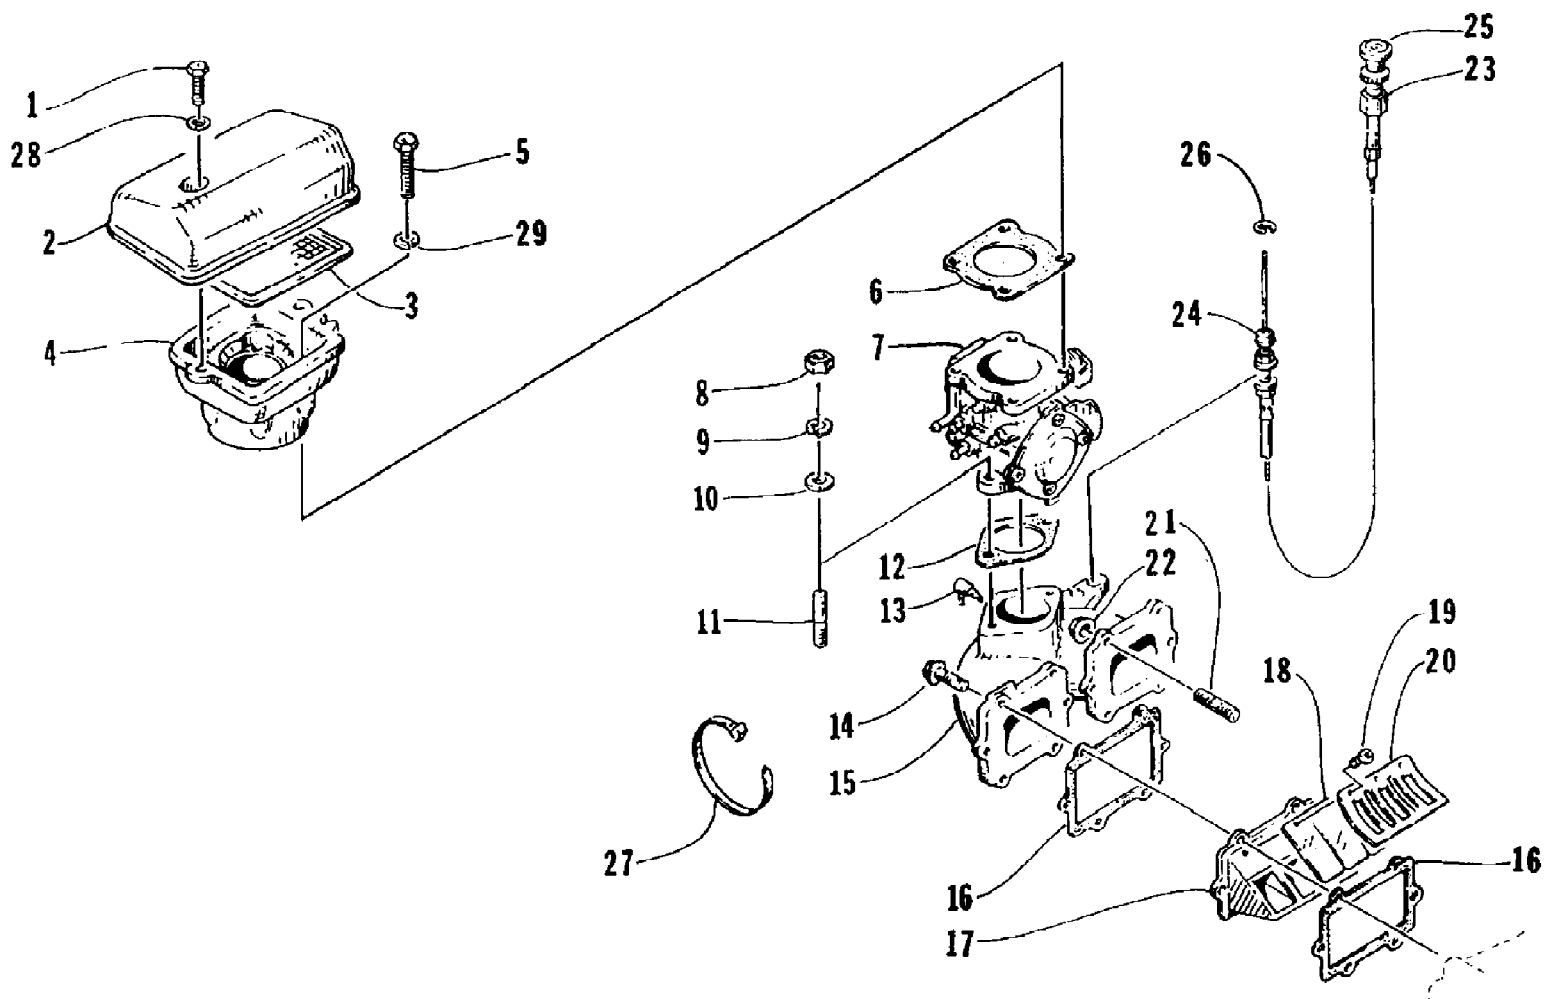

1995 MONTEGO (95MTA-W-1995)
INTAKE ASSEMBLY

1995 MONTEGO (95MTA-W-1995)
INTAKE ASSEMBLY

Page 32 of 50

Ref #	Part Number	Qty	S/P/F	Description
1	0624-046	2		Screw, Cap
2	0673-045	1		Cover, Spark Arrestor
3	0673-046	1	S	Screen, Spark Arrestor
4	0673-044	1		Spark Arrestor - Lower
5	0624-053	4	/P	Screw, Cap
6	0673-389	1		Gasket, Spark Arrestor
7	0670-325	1		Carburetor
8	0624-061	2		Nut, Jam
9	0624-027	2		Washer, Lock
10	0624-028	2		Washer
11	0624-051	2		Bolt, Stud
12	0673-057	1		Gasket, Intake
13	3004-054	1		Valve, Check
14	3008-153	8	S	Screw, Cap
15	0673-734	1		Manifold, Intake
16	3008-076	4	S	Gasket, Reed Valve
17	3008-073	2	S	Reed Valve Assembly (inc. 18-20)
18	3008-075	4		.Valve, Reed
19	3004-506	12	/P	.Screw, Cap
20	3008-074	4		.Stopper, Reed Valve
21	3008-156	4	S	Bolt, Stud
22	3008-158	4	/P	Nut
23	0687-051	1	/P	Nut
24	0687-052	2	/P	Cover, Boot
25	0687-053	1	S	Cable, Choke
26	0624-268	1		Ring, Retaining
27	0123-811	0		Tie, Cable
28	0624-022	2		Washer
29	0624-036	8		Washer, Lock