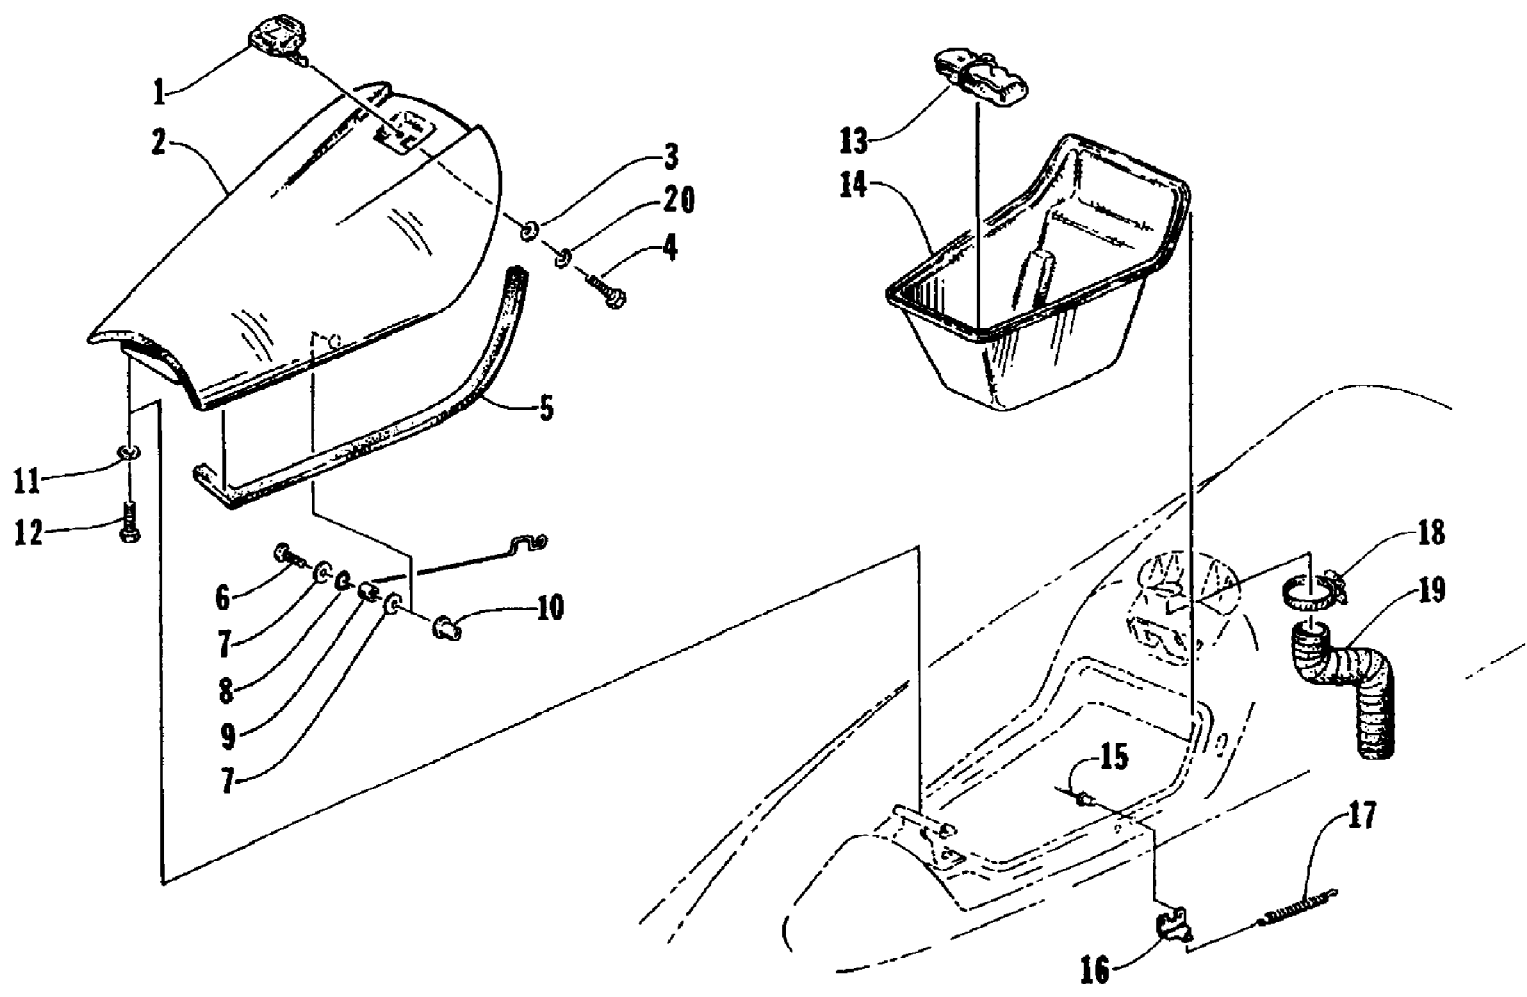

1995 MONTEGO (95MTA-W-1995)
HATCH COVER AND STORAGE TRAY

1995 MONTEGO (95MTA-W-1995)
HATCH COVER AND STORAGE TRAY

Page 24 of 50

Ref #	Part Number	Qty	S/P/F	Description
1	0673-177	1		Latch, Hatch Cover
2	0673-452	1		Cover, Hatch
3	0624-004	2		Washer
4	0624-092	2		Screw, Cap
5	0773-440	0	S	Seal, Hatch
6	0624-112	1	/P	Screw, Machine
7	0624-182	2		Washer, Flat
8	0773-220	1	/P	Rod, Hood Prop
9	0673-399	1		Spacer, Spring Rod
10	0624-083	1		Nut, Well
11	0624-036	2		Washer, Lock
12	0624-053	2	/P	Screw, Cap
13	0678-105	1		Kit, Tool
14	0673-250	1		Tray, Storage
15	0624-072	2		Rivet
16	0673-397	1		Bracket, Spring Rod
17	0673-400	1		Spring, Hood Prop
18	0624-207	1		Clamp
19	0610-211	1		Hose, Air Intake
20	0624-200	2		Washer, Lock