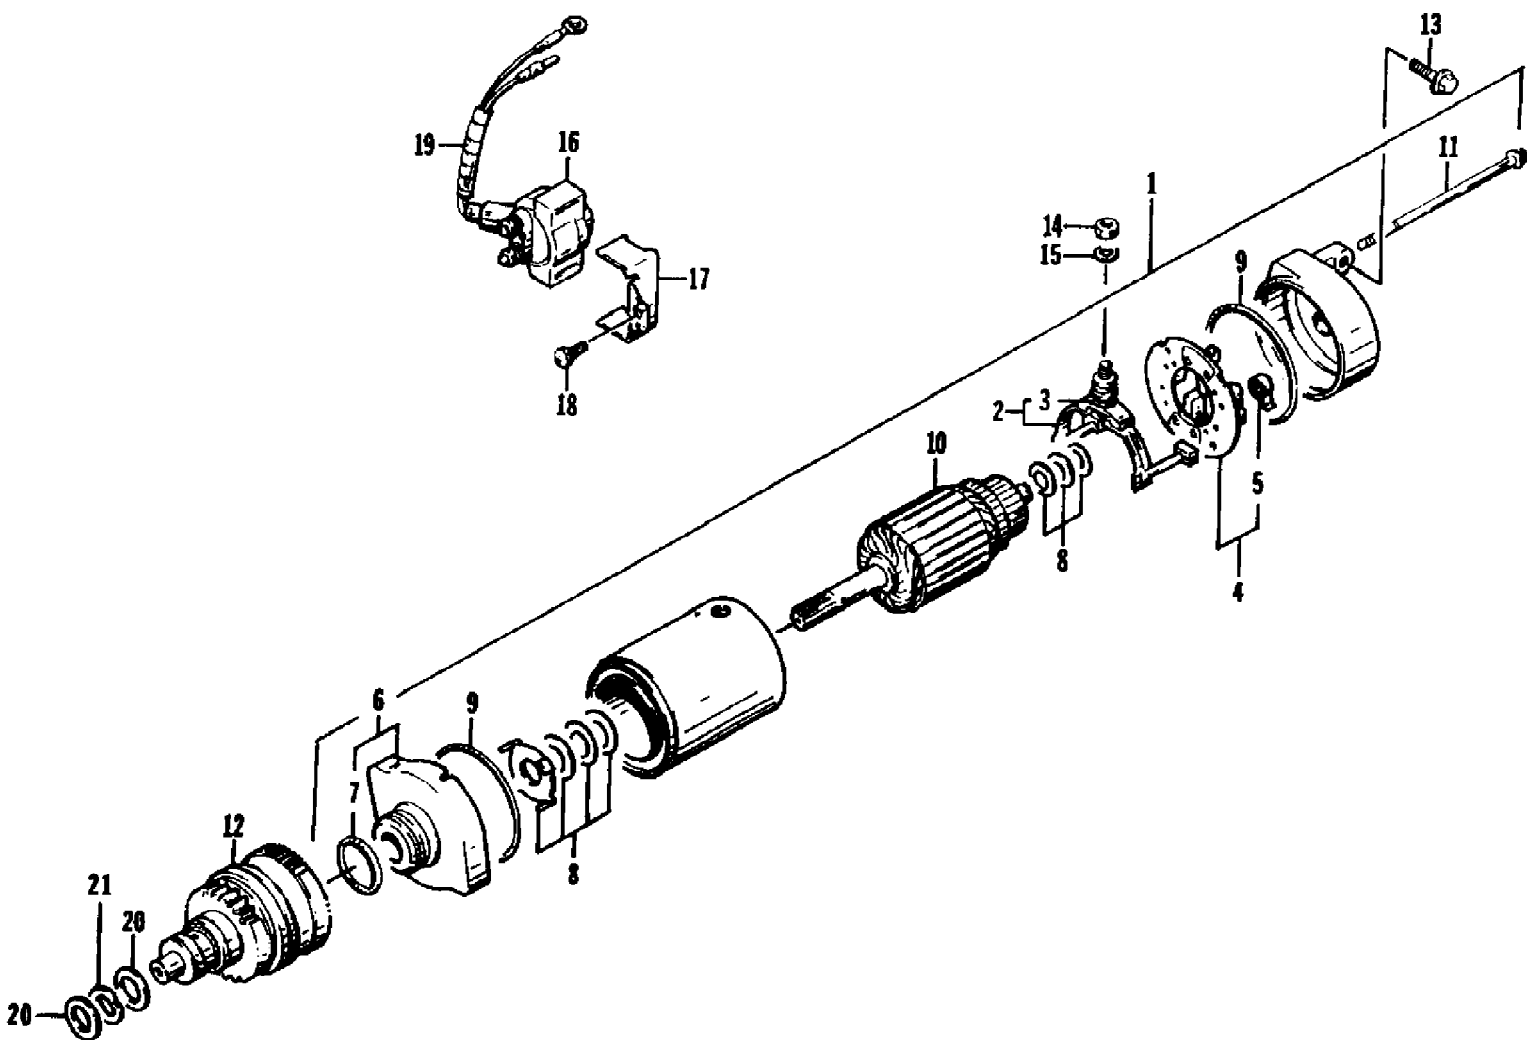

1995 MONTEGO (95MTA-W-1995)
STARTER MOTOR

1995 MONTEGO (95MTA-W-1995)
STARTER MOTOR

Page 46 of 50

Ref #	Part Number	Qty	S/P/F	Description
1	3008-327	1	S	Starter Motor Assembly (inc. 2-11)
2	3008-094	1	/P	.Terminal Set, Brush (inc. 3)
3	3008-164	1		..O-Ring
4	3008-095	1	/P	.Holder Set, Brush (inc. 5)
5	3008-096	4		.. Spring, Brush
6	3008-328	1	/P	. Front Bracket Assembly (inc. 7)
7	3008-098	1	S	.. O-Ring
8	3008-099	2		. Washer Set
9	3008-101	2	S	. O-Ring
10	3008-103	1		. Armature
11	3008-102	2		. Screw, Cap
12	3008-104	1	S	Pinion Assembly
13	3008-009	2		Screw, Cap
14	3008-014	1		Nut
15	3008-020	1		Washer
16	3008-165	1	/P	Relay
17	3008-140	1		Bracket
18	3008-325	1		Screw, Cap
19	3008-135	1	S	Tube
20	3008-193	2	S	Washer
21	3008-221	1		Washer