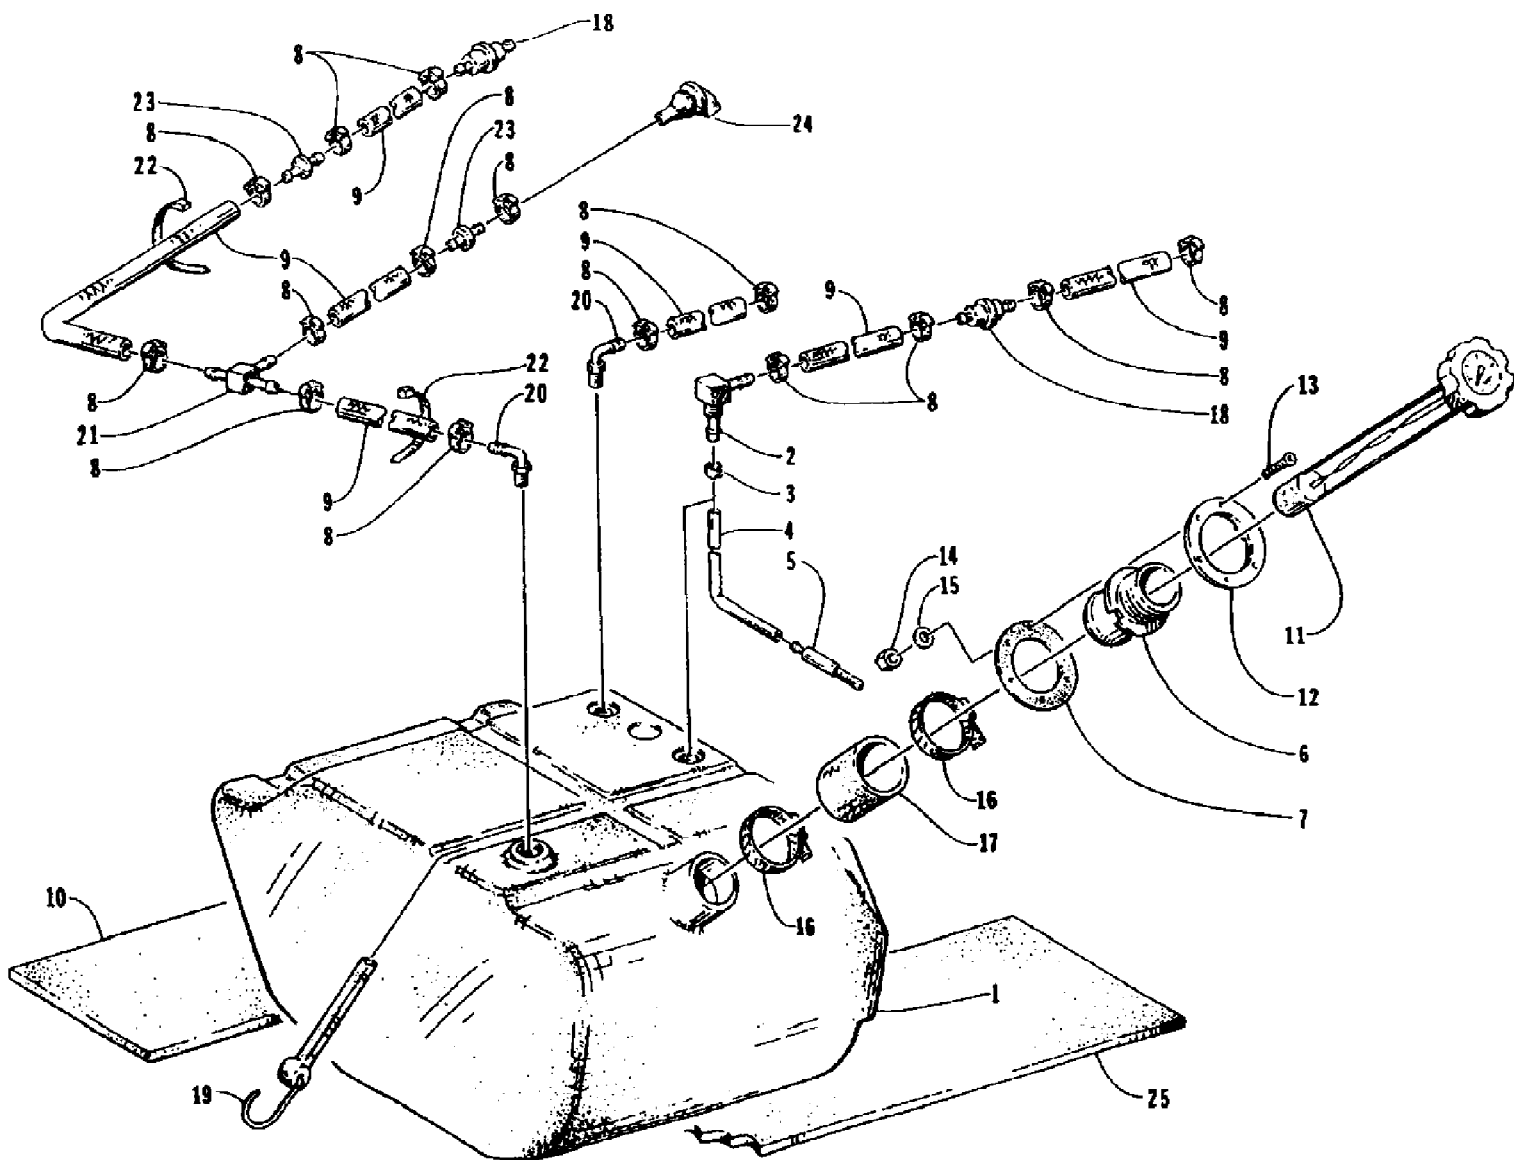

1995 MONTEGO (95MTA-W-1995)
GAS TANK ASSEMBLY

1995 MONTEGO (95MTA-W-1995)
GAS TANK ASSEMBLY

Page 20 of 50

Ref #	Part Number	Qty	S/P/F	Description
1	0770-109	1		Tank, Gas - Assembly (inc. 2-5)
2	0670-416	1		. Fitting, Elbow
3	0673-448	1		. Ring, Compression
4	0710-108	0		. Hose, Gasline
5	0510-358	1	/P	. Strainer, Gas Tank
6	0670-270	1		Neck, Filler
7	0670-271	1		Seal, Filler Neck
8	0624-120	15		Clamp, Hose
9	0610-107	0		Hose
10	0673-306	1		Pad, Gas Tank - Right
11	0670-463	1		Cap, Gas Gauge
12	0670-304	1		Ring, Mounting - Filler Neck
13	0624-031	6		Screw, Machine
14	0624-005	6	/P	Nut, Lock
15	0624-004	6		Washer
16	0624-037	2		Clamp, Hose
17	0610-096	1	S	Hose, Filler
18	0510-335	2	/P	Filter, Fuel
19	0673-383	2		Tiedown
20	0115-607	2	S	Fitting, Elbow
21	0109-332	1		T-Connection
22	0123-788	2	/P	Tie, Cable
23	0610-059	2		Valve, Check
24	0673-755	1		Vent, Fuel
25	0673-307	1	/P	Pad, Gas Tank - Left