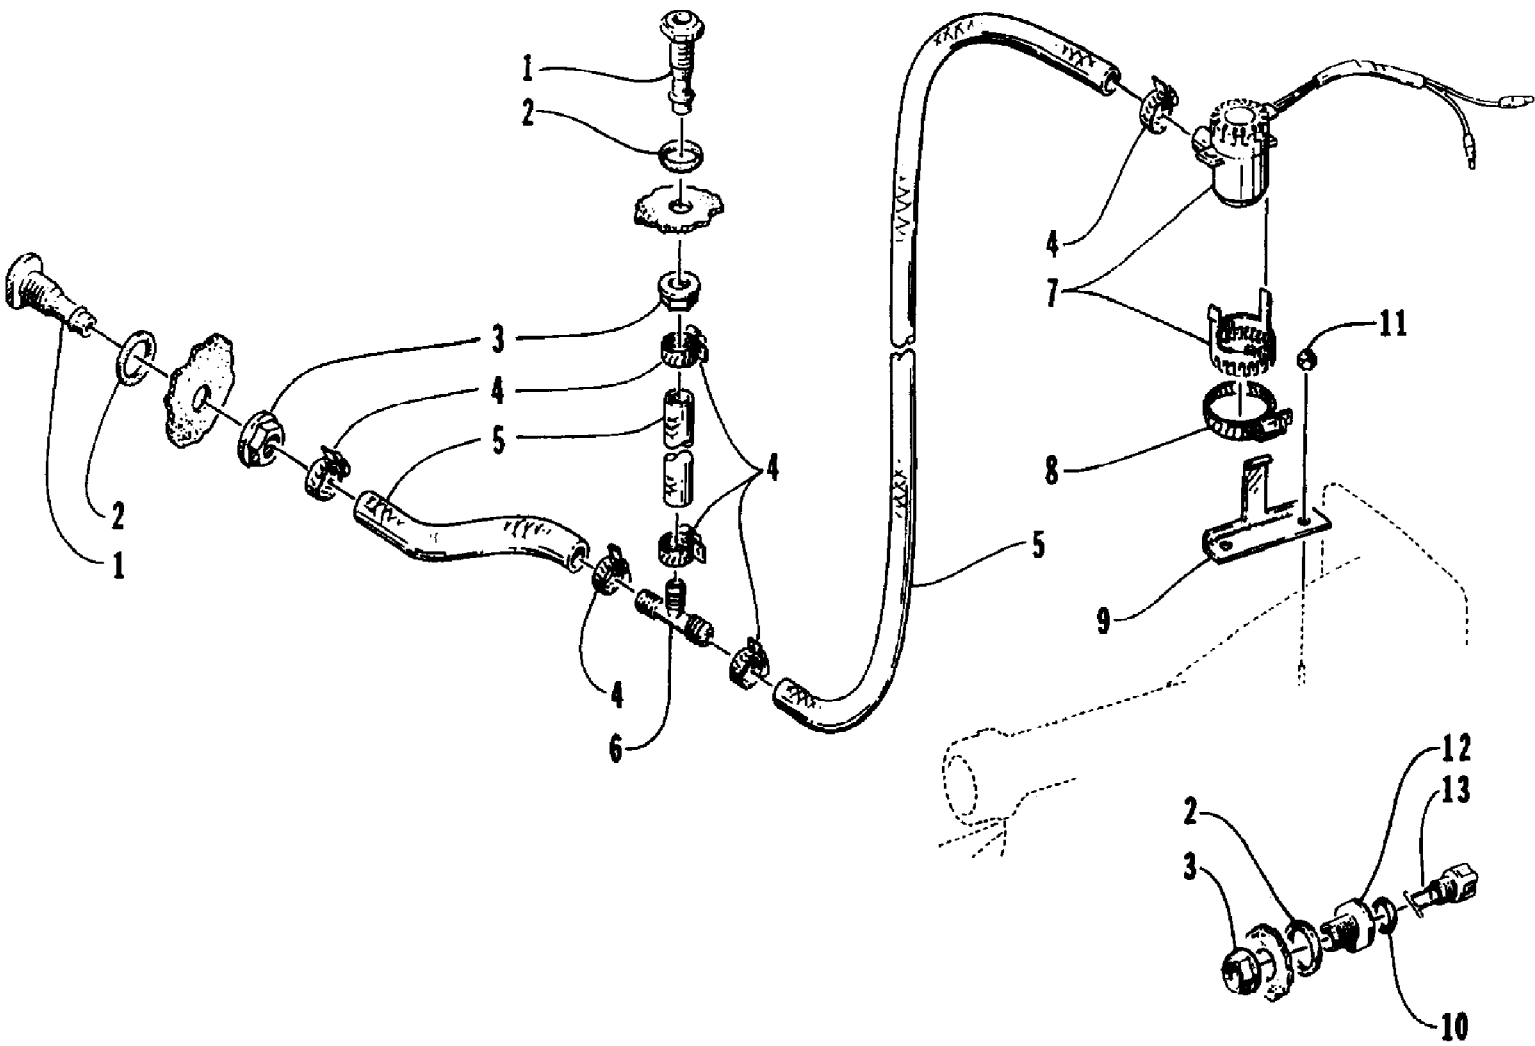

1995 MONTEGO (95MTA-W-1995)
BILGE PUMP ASSEMBLY

1995 MONTEGO (95MTA-W-1995)
BILGE PUMP ASSEMBLY

Page 2 of 50

Ref #	Part Number	Qty	S/P/F	Description
1	0673-377	2		Fitting, Outlet - Bilge
2	0612-361	3		Seal, Fitting
3	0673-378	3	S	Nut, Fitting
4	0624-016	6		Clamp, Hose
5	0610-090	0	S	Hose, Bilge
6	0673-483	1		T-Connection
7	0673-012	1		Pump, Bilge
8	0624-037	1		Clamp
9	0673-435	1		Plate, Mounting - Bilge Pump
10	0612-456	1		Seal, Drain Plug
11	0624-021	2		Nut, Lock
12	0673-278	1		Retainer, Drain Plug
13	0673-404	1		Plug, Drain

1995 MONTEGO (95MTA-W-1995)
CARBURETOR

1995 MONTEGO (95MTA-W-1995)
CARBURETOR

Page 4 of 50

Ref #	Part Number	Qty	S/P/F	Description
	0670-325	1		Carburetor Assembly
1	6505-689	4		Screw
2	6505-662	1		Cover
3	6505-663	1		Diaphragm Assembly
4	6505-692	1		Screw, Machine
5	6505-664	1		Arm
6	6505-669	1		Spring
7	6505-695	1		Screw, Machine
8	6505-682	1		Plate
9	6505-671	1		Needle Valve Assembly
10	0	1	F	Mixing Body
11	6505-681	1		Pin
12	6505-679	2		Screw, Machine
13	6505-680	1		Block, Metering
14	6505-677	1		Gasket
15	6505-694	1		Main Jet - 107.5
16	6505-690	1	S	Pilot Jet - 125
17	6505-701	1		Seal
18	6505-661	1		Washer
19	6505-660	1		Spring
20	6505-667	1		Adjuster
21	6505-659	1		Cap
22	6505-698	1		Cap
23	6505-699	1		Adjuster
24	6505-678	1		Spring
25	6505-703	2		Washer
26	6505-700	1	S	O-Ring
27	6505-676	1		Filter
28	6505-665	1		S-Gasket
29	6505-656	1	/P	Diaphragm, Damper
30	6505-702	1		Screw Assembly
31	6505-697	1		Retainer
32	6505-651	1		Spring
33	0	2	F	Grommet
34	0	2	F	Valve
35	6505-655	1		Body Assembly, Diaphragm
36	6505-683	1		O-Ring
37	6505-654	1		Diaphragm, Pump
38	6505-652	1		Cover, Pump
39	6505-704	4		Screw w/Washer
40	6505-653	1		Gasket
41	6505-817	2		Bushing, Choke Shaft
42	6505-701	2		Seal, Choke Shaft
43	6505-822	1		Collar, Lock