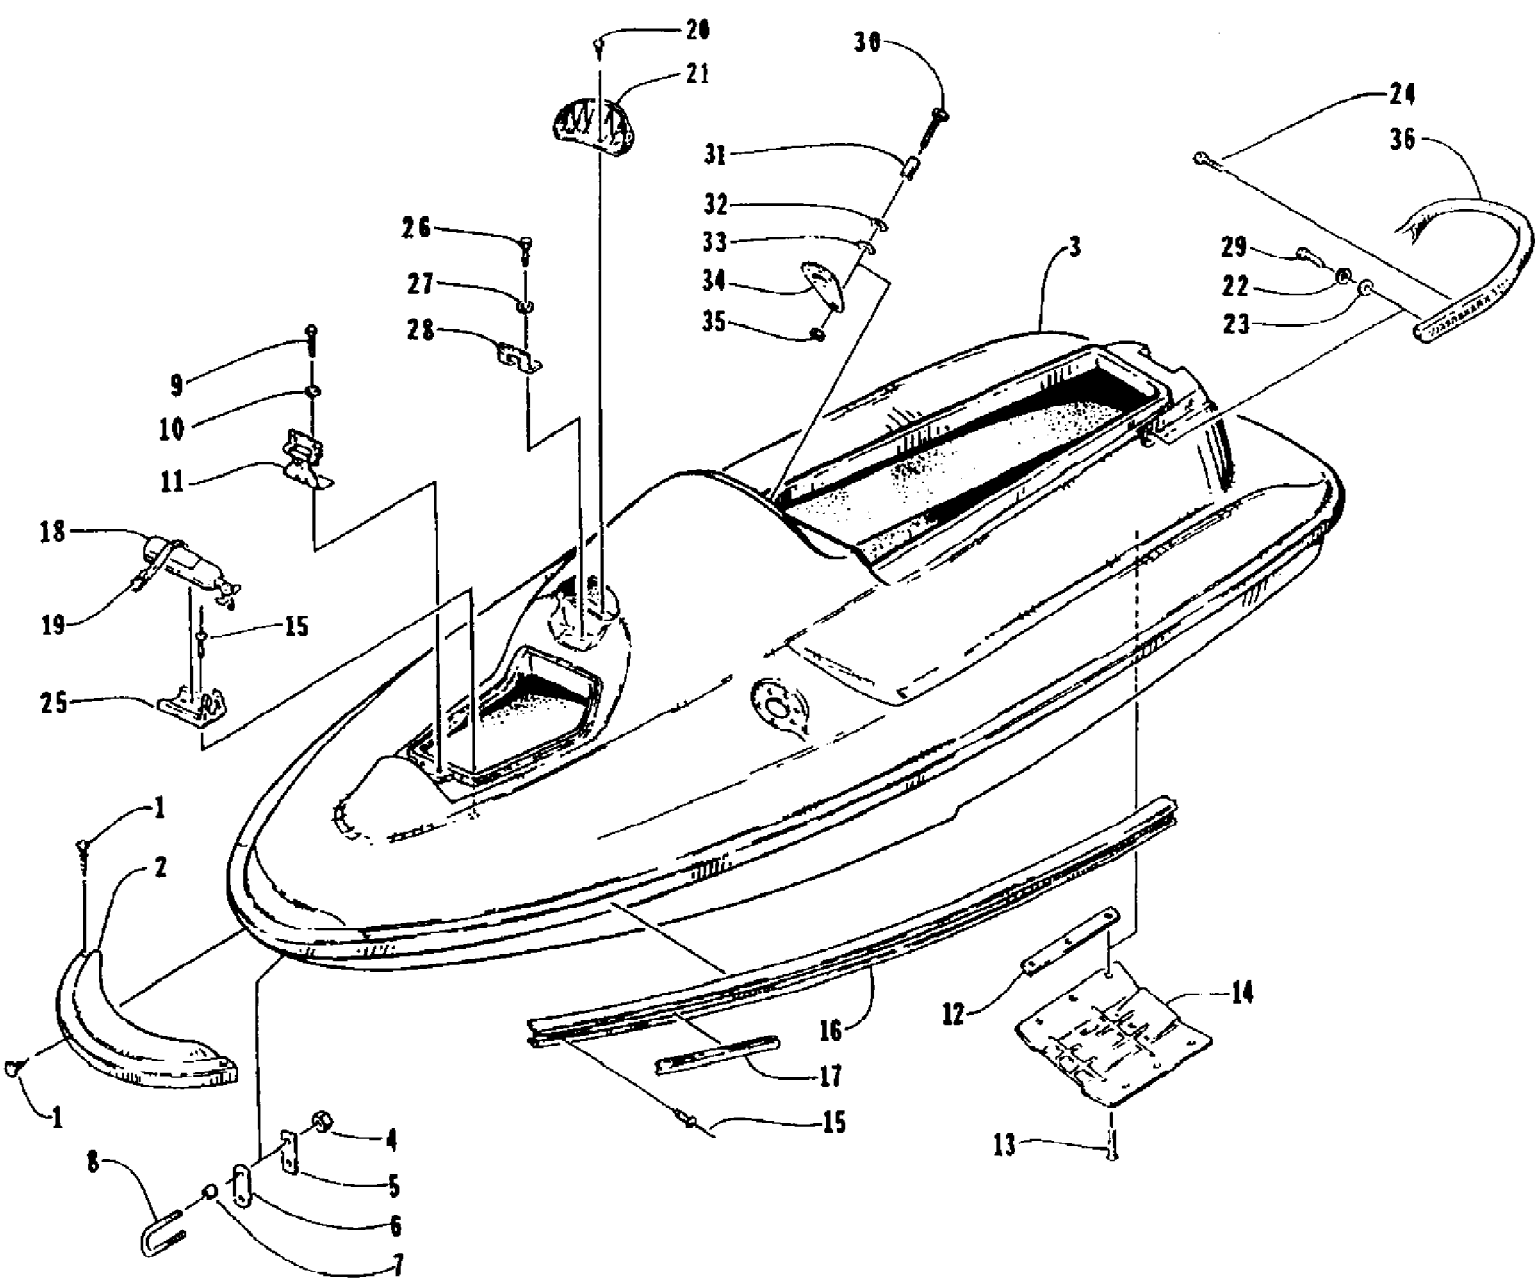

1995 MONTEGO (95MTA-W-1995)
HULL AND RELATED PARTS ASSEMBLY

1995 MONTEGO (95MTA-W-1995)
HULL AND RELATED PARTS ASSEMBLY

Page 26 of 50

Ref #	Part Number	Qty	S/P/F	Description
1	0623-585	4		Clip, Retaining
2	0673-251	1	S	Nose, Cone
3	0773-428	1		Hull/Deck - Assembly
4	0624-258	4		Nut, Hex
5	0673-657	2		Plate, Backing - Eyehook
6	0673-656	2		Plate, Backup - Eyehook
7	0624-259	2		Nut, Cone
8	0624-260	2		U-Bolt
9	0624-112	2	/P	Screw, Cap
10	0624-036	2		Washer, Lock
11	0673-781	1	/P	Hinge, Hatch Assembly
12	0673-006	2		Plate, Nut
13	0624-184	4		Screw, Machine
14	0673-676	1		Plate, Ride
15	0624-030	50		Rivet
16	0673-147	1		Trim, Edge - Side
17	0673-168	1		Insert, Edge Trim
18	0	1	F	Extinguisher, Fire
19	0773-381	1	S	Tiedown, Rubber
20	0623-269	2		Clip, Retaining
21	0680-049	1		Grate, Air Intake
22	0624-115	2		Washer, Lock
23	0624-228	4		Washer, Flat
24	0624-230	2		Screw, Cap
25	0673-299	1	S	Bracket, Extinguisher
26	0624-092	2		Screw, Cap
27	0624-200	2		Washer, Lock
28	0673-297	1		Catch, Latch
29	0624-289	2		Screw, Cap
30	0624-223	1		Screw, Cap
31	0673-485	1		Stop, Steering
32	0624-008	1		Washer
33	0623-391	1		Washer, Rubber
34	0673-417	1		Plate, Backing
35	0624-009	1		Nut, Lock
36	0673-384	1		Handle, Grab