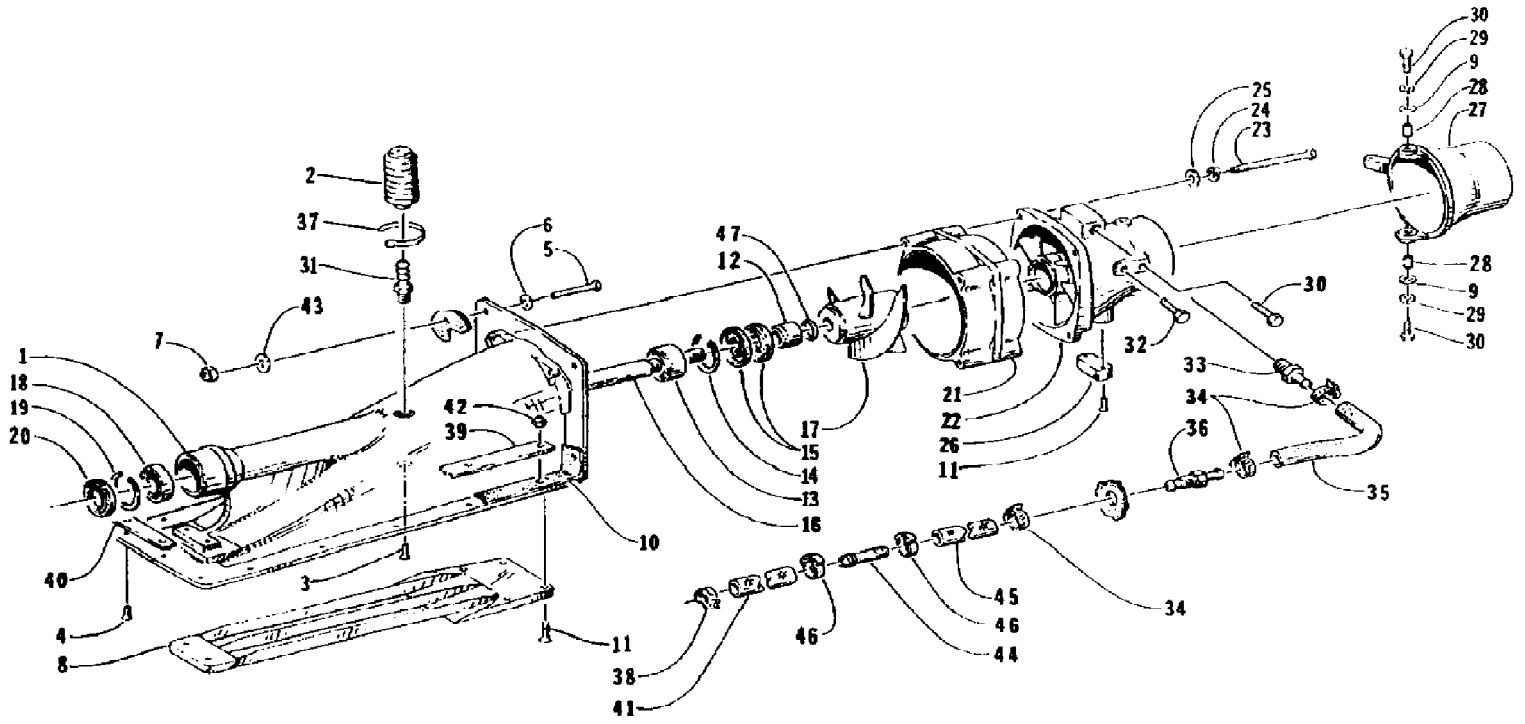

1995 MONTEGO (95MTA-W-1995)
IGNITION COIL

1995 MONTEGO (95MTA-W-1995)
IGNITION COIL

Page 28 of 50

Ref #	Part Number	Qty	S/P/F	Description
1	3008-343	1	S	Coil Assembly, Ignition
2	3008-220	2		Screw, Cap
3	3003-023	2	/P	Washer
4	3008-333	2	S	Grommet
5	3008-344	2	S	Protector, Lead Wire
6	3008-045	1		Clip
7	3003-737	2	S	Cap Assembly, Spark Plug
8	3003-787	2		Tie, Cable

1995 MONTEGO (95MTA-W-1995)
IMPELLER DRIVE ASSEMBLY

1995 MONTEGO (95MTA-W-1995)
IMPELLER DRIVE ASSEMBLY

Page 30 of 50

Ref #	Part Number	Qty	S/P/F	Description
1	0673-661	1		Inlet, Pump
2	3008-100	1		Bladder, Case
3	0624-091	1		Screw, Machine
4	0624-186	13		Screw, Machine
5	0624-007	4		Screw, Cap
6	0624-265	4		Washer
7	0624-009	4		Nut, Lock
8	0673-034	1	S	Grate, Inlet
9	0624-022	2		Washer
10	0612-532	1		Seal, Pump Inlet
11	0624-183	8		Screw, Machine
12	0673-256	1		Spacer, Impeller
13	0673-032	1	/P	Bearing
14	0624-044	1		Ring, Snap
15	0673-033	2		Seal, Rear
16	0673-363	1	/P	Driveshaft
17	0673-263	1	S	Impeller
18	0673-030	1		Bearing
19	0624-043	1		Ring, Snap
20	0673-031	1		Seal
21	0673-662	1	/P	Ring, Wear
22	0673-760	1		Venturi, Stator
23	0624-045	4		Screw, Cap
24	0624-027	4		Washer, Lock
25	0624-028	4		Washer
26	0624-084	1		Anode, Zinc
27	0673-038	1		Nozzle, Steering
28	0673-083	2		Bushing, Steering Nozzle
29	0624-036	2		Washer, Lock
30	0624-112	4	/P	Screw, Cap
31	0610-172	1		Fitting
32	0624-229	2		Screw, Cap
33	0670-118	1		Fitting, Outlet
34	0624-016	3		Clamp
35	0610-209	1		Hose, Formed
36	0673-202	1		Fitting, Pump
37	0123-811	1		Tie, Cable
38	3008-235	1		Clamp
39	0673-008	2		Plate, Nut
40	0673-009	1		Plate, Nut
41	0610-183	1		Hose, Water
42	0624-021	13		Nut, Lock
43	0624-159	4		Washer
44	0673-464	1		Coupler
45	0610-106	0	/P	Hose
46	0623-365	2		Clamp
47	0673-493	1		O-Ring, Impeller