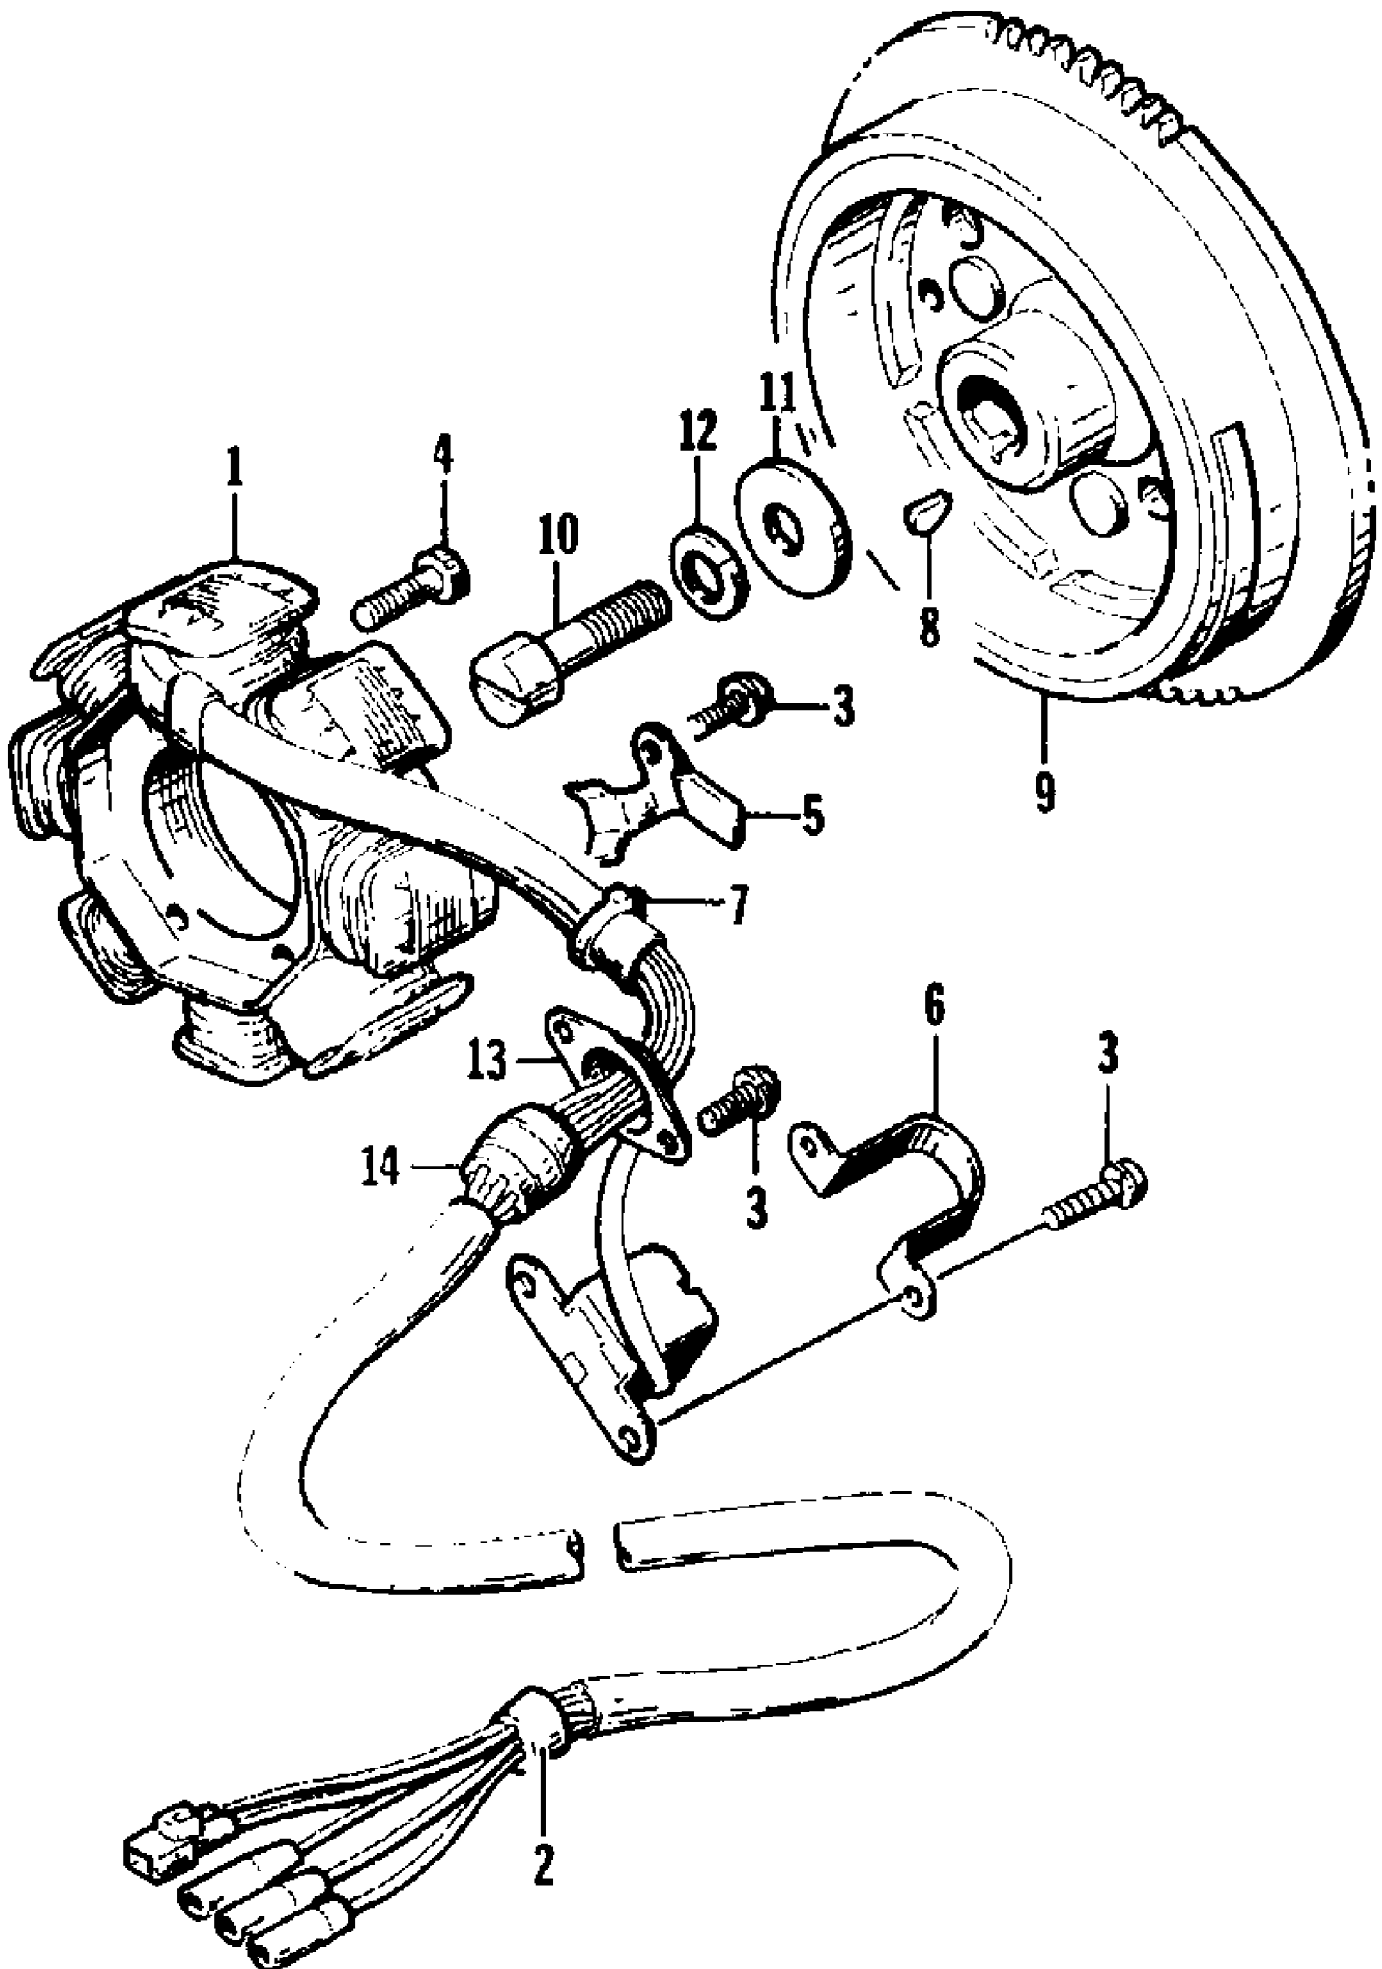

1995 MONTEGO (95MTA-W-1995)
MAGNETO

Page 34 of 50

Ref #	Part Number	Qty	S/P/F	Description
1	3008-329	1	S	Stator
2	3008-111	1		Grommet
3	3004-706	5	S/P	Screw, Cap
4	3004-484	3	S	Screw, Cap
5	3008-109	1		Holder
6	3008-331	1	/P	Clamp
7	3003-787	1		Clamp
8	3004-540	1	/P	Key
9	3008-108	1	S	Flywheel
10	3008-119	1	S	Screw, Cap
11	3008-017	1		Washer
12	3004-362	1	S/P	Washer, Lock
13	3008-110	1		Holder, Grommet
14	3008-118	1		Grommet