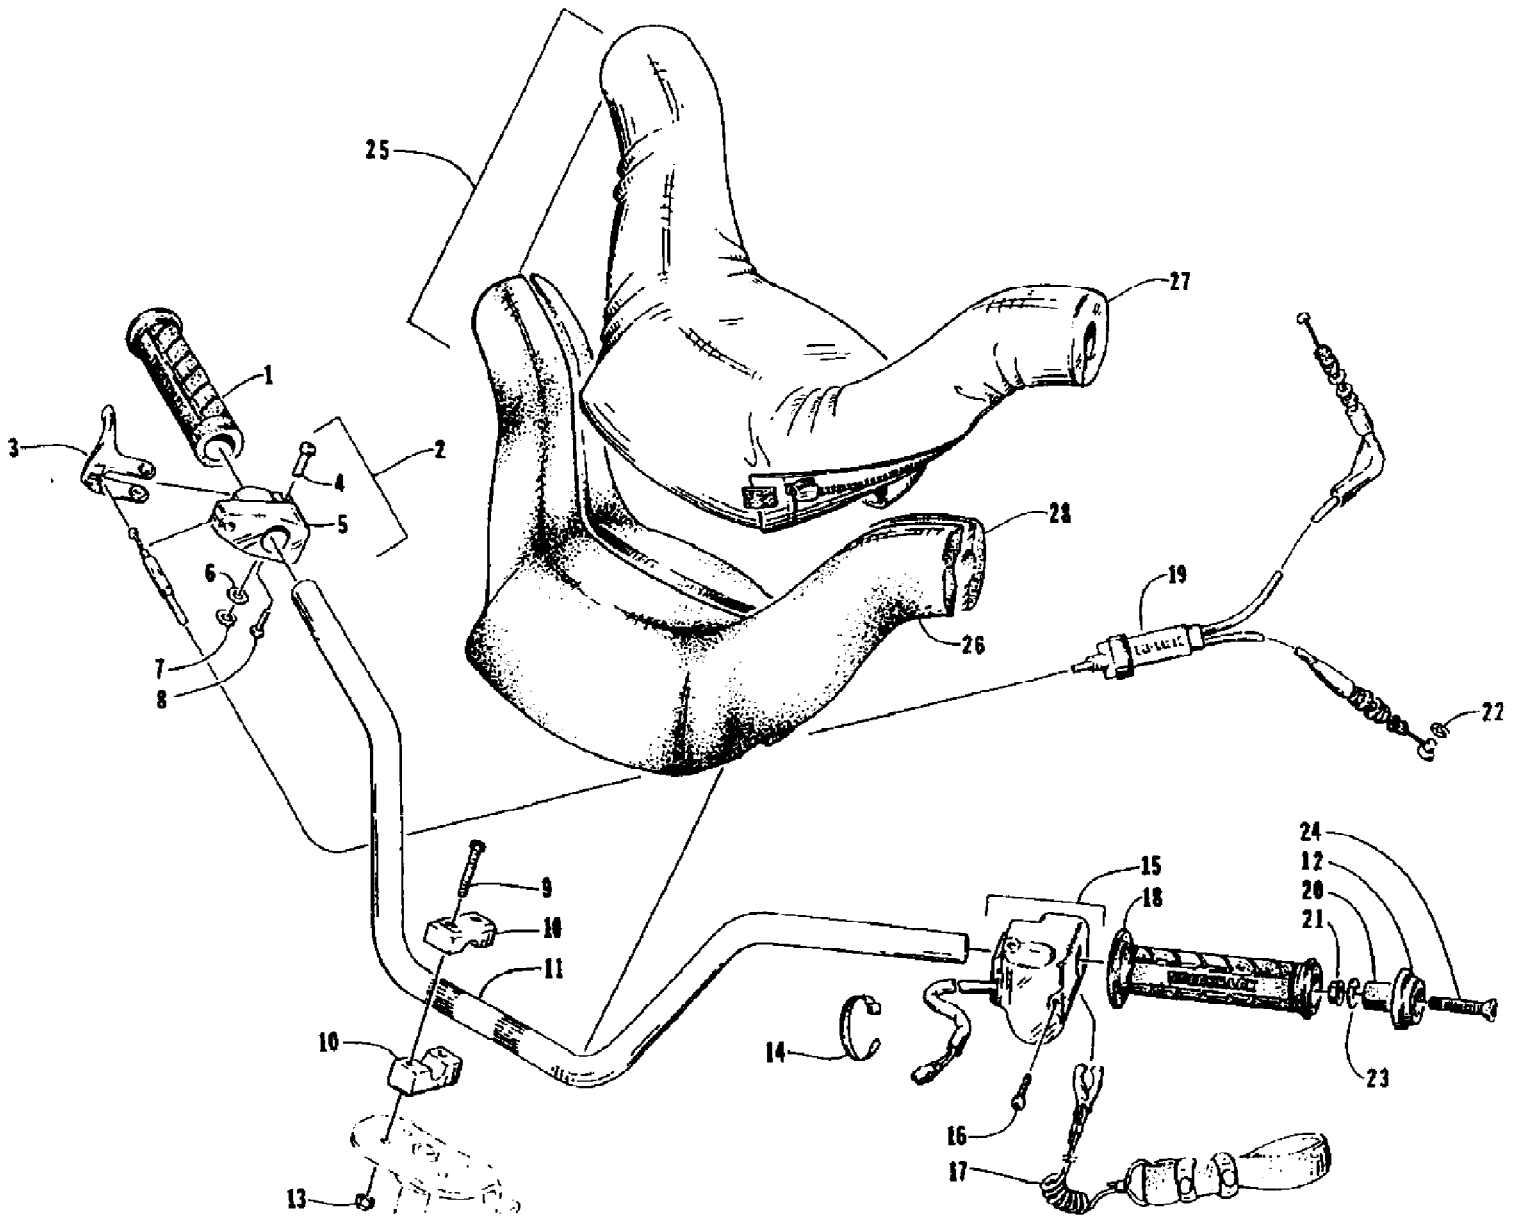

1995 MONTEGO (95MTA-W-1995)
HANDLEBAR ASSEMBLY

Page 22 of 50

Ref #	Part Number	Qty	S/P/F	Description
1	0673-418	1	S	Grip, Handlebar - Right
2	0773-018	1		Throttle, Assembly (inc. 3-8)
3	0605-234	1		. Lever, Throttle
4	0605-236	1		. Pin, Throttle Lever
5	0605-235	1		. Housing, Throttle
6	0624-099	1		. Washer
7	0624-113	1		. C-Clip
8	0624-091	1		. Screw, Machine
9	0624-056	4		Screw, Cap
10	0673-282	4		Cap, Steering Adjuster
11	0673-317	1	S	Handlebar
12	0673-477	2		Cap, End - Grip
13	0624-250	4		Nut, Lock
14	0123-788	1	/P	Tie, Cable
15	0609-203	1		Tether, Switch Assembly (inc. 16-17)
16	0624-148	3		. Screw, Machine
17	0609-176	1	S	. Cord, Tether
18	0673-419	1	S	Grip, Handlebar - Left
19	0687-054	1		Cable, Throttle
20	0673-587	2		Plug, Compression - Grip
21	0624-233	2		Nut, Flange
22	0624-104	1		C-Clip
23	0624-303	2		Washer, Serrated
24	0624-254	2		Screw, Machine
25	0773-284	1		Handlebar Pad - Assembly (inc. 26-28)
26	0605-244	1		. Pad, Handlebar - Front
27	0773-242	1	S	. Cover, Handlebar Pad
28	0605-253	1		. Pad, Handlebar - Rear